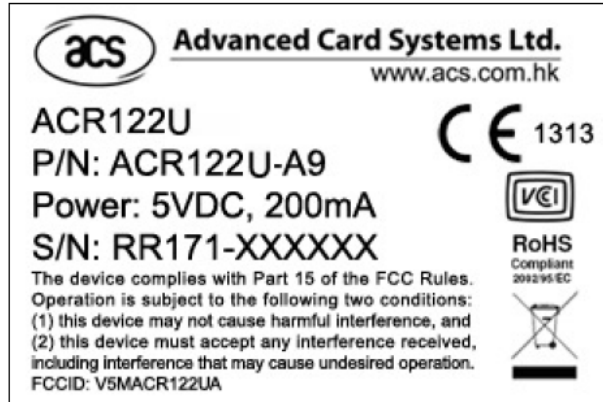

EXHIBIT A - FCC ID LABELING AND LOCATION

FCC ID Label

FCC ID Label Location

The label shown shall be permanently affixed at a conspicuous location on the device and be readily visible to the user at the time purchase (Labeling requirements per 2.925)