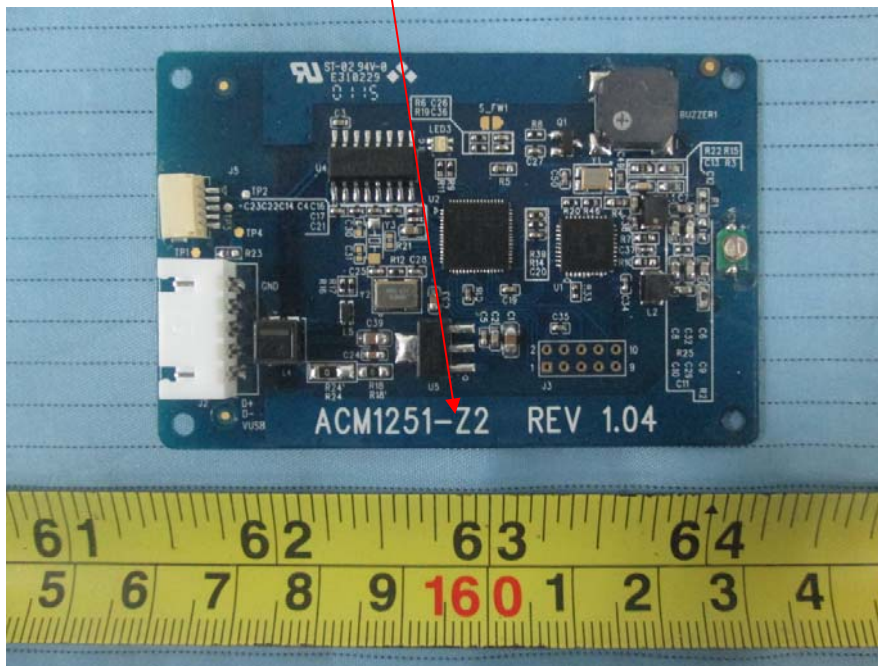

## **EXHIBIT A - FCC ID LABEL AND LOCATION**

---

### **FCC ID Label**

FCC ID: V5MACM1251

### **FCC ID Label Location Information**

The label shown shall be permanently affixed at a conspicuous location on the device and be readily visible to the user at the time purchase (Labeling requirements per 2.925)