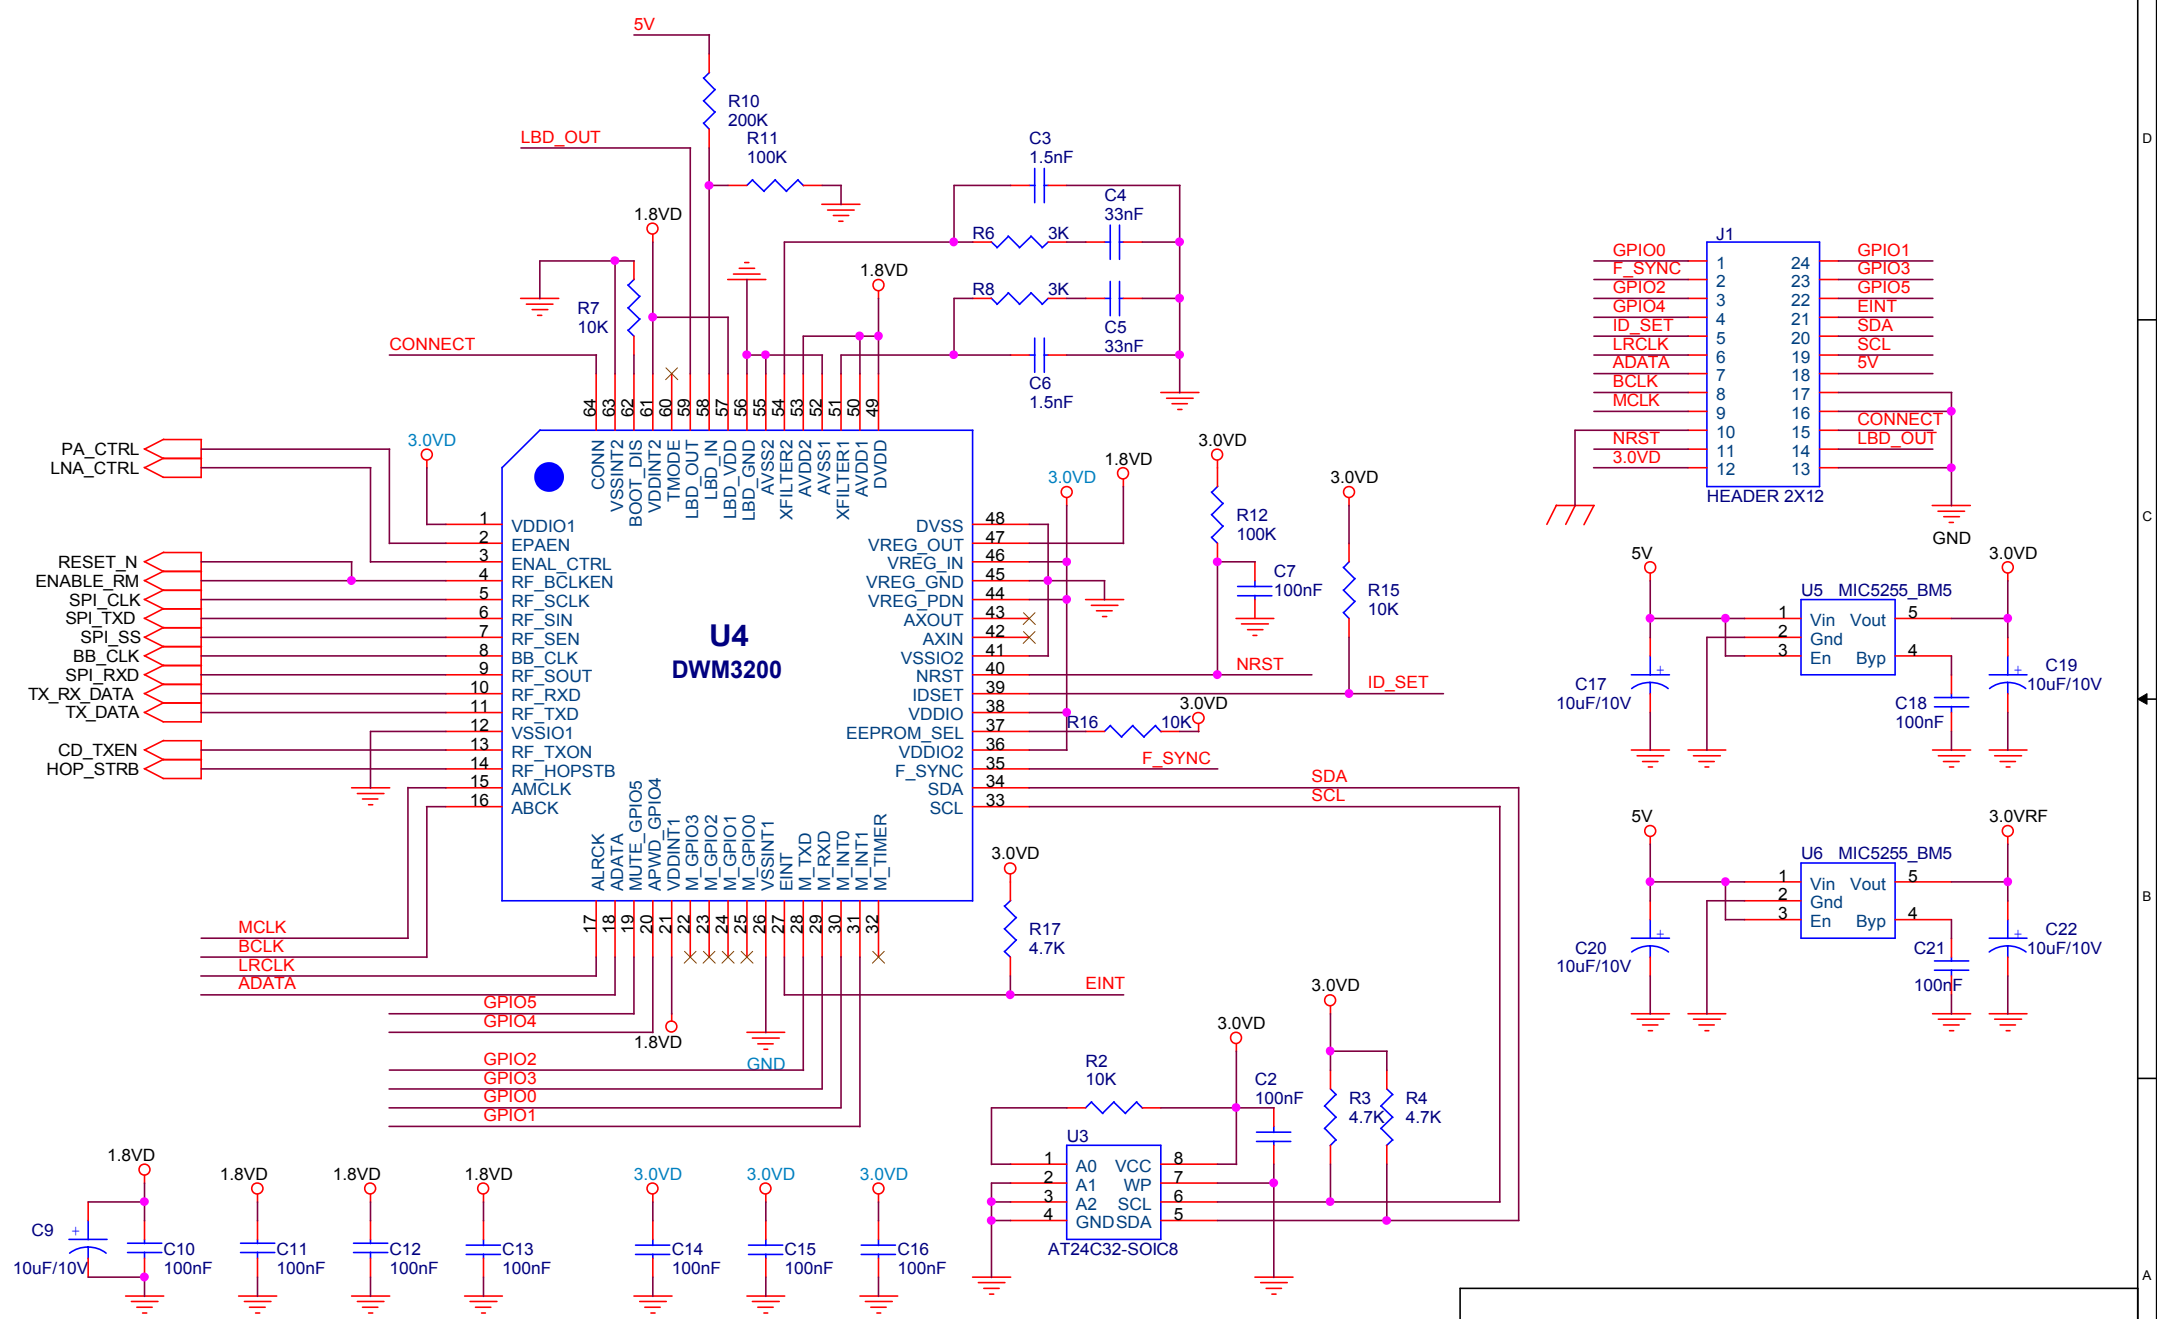

Title		
RF_CONN		
Size	Document Number	Rev
A4		1.0
Date:	Saturday, March 10, 2007	Sheet 1 of 3
2		1

Title			
DWM3200-RX Part			
Size	Document Number		Rev
A4			1.0
Date:	Saturday, March 10, 2007	Sheet	2 of 3
		1	