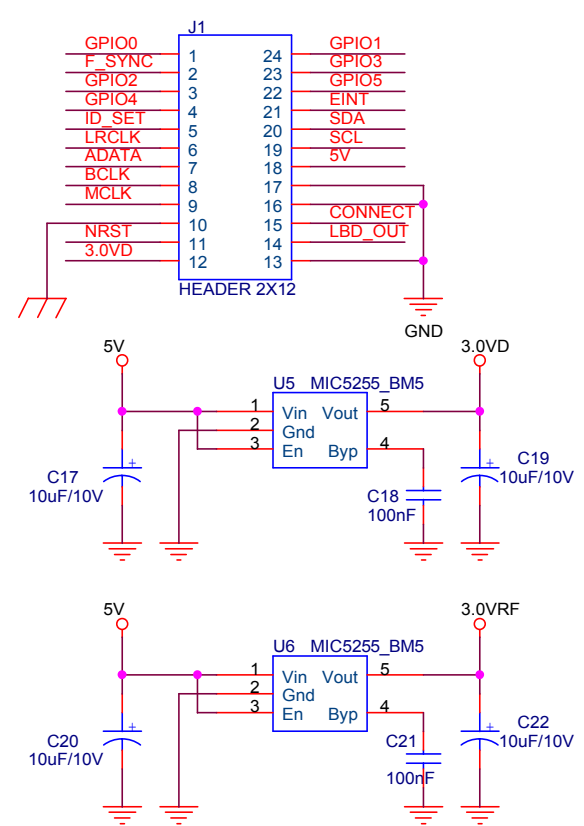

Title		
RF_CONN		
Size	Document Number	Rev
A4		1.0
Date:	Saturday, March 10, 2007	Sheet 1 of 3
2		1

Title			
DWM3200-RX Part			
Size	Document Number		Rev
A4			1.0
Date:	Saturday, March 10, 2007	Sheet	2 of 3
		1	