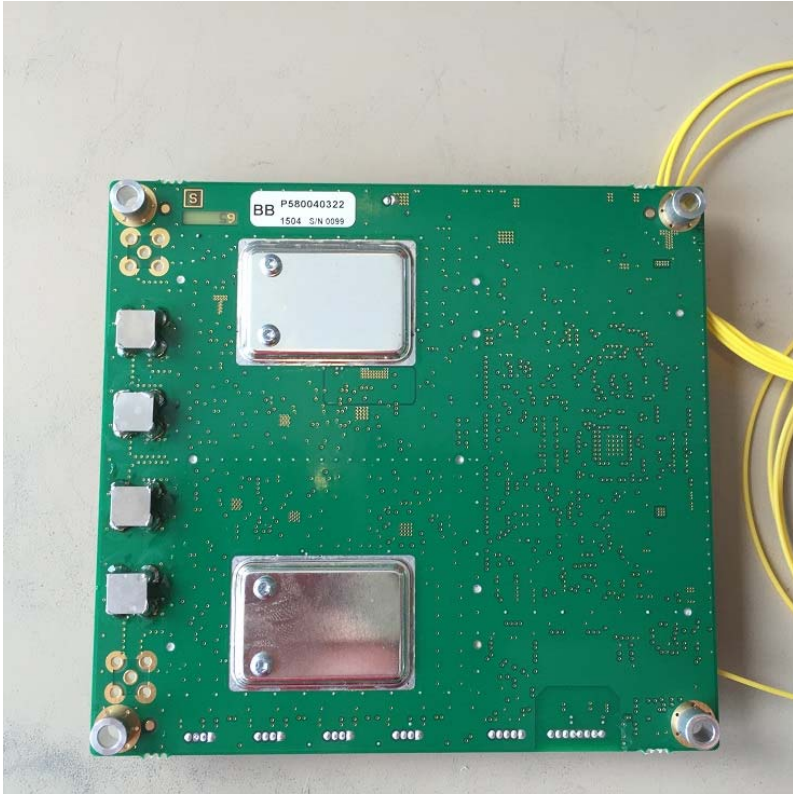

Alarm board UP

Alarm board Down

Duplex Filter UP_AWS3

Duplex Filter Down_AWS3-2

ETH board UP

ETH board_Down

FOR

FORUpside

FORDDownside

PA UP Lock

PA UP No lock

PA Down

PSU UP

PSU Down

VGA AWS3 Lock

VGA AWS3 UP open