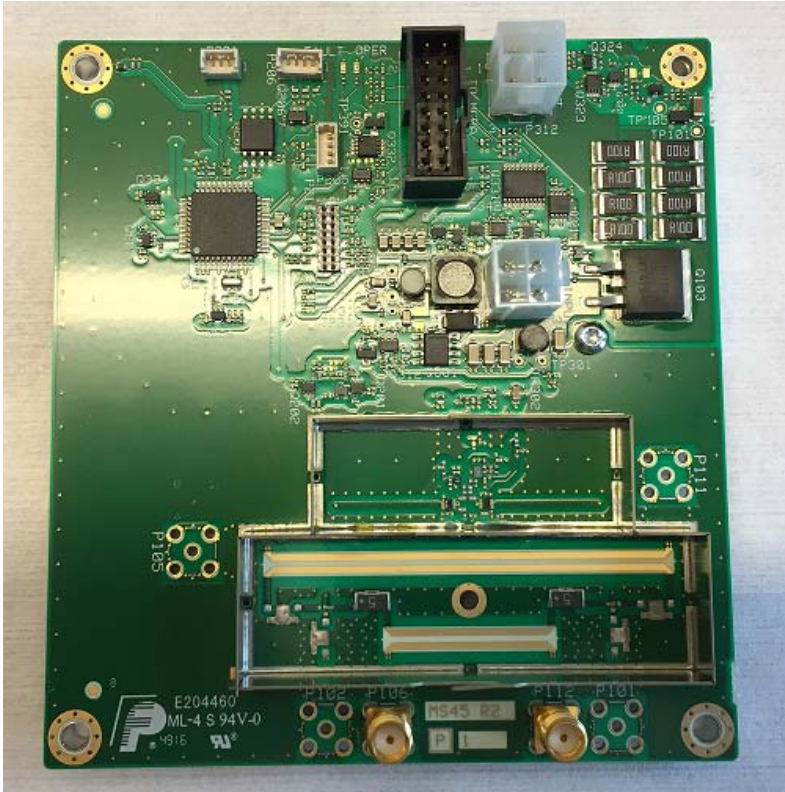

Alarm board UP

Alarm board Down

Duplex Filter Top

Duplex Filter Bottom AWS3

ETH board UP

ETH board_Down

FOR

FORUpside

FORDDownside

MCPA AWS3-top

MCPA-UP

MCPA-Down

MPI-top

MPI-no lock

MPI-bottom

PSU UP