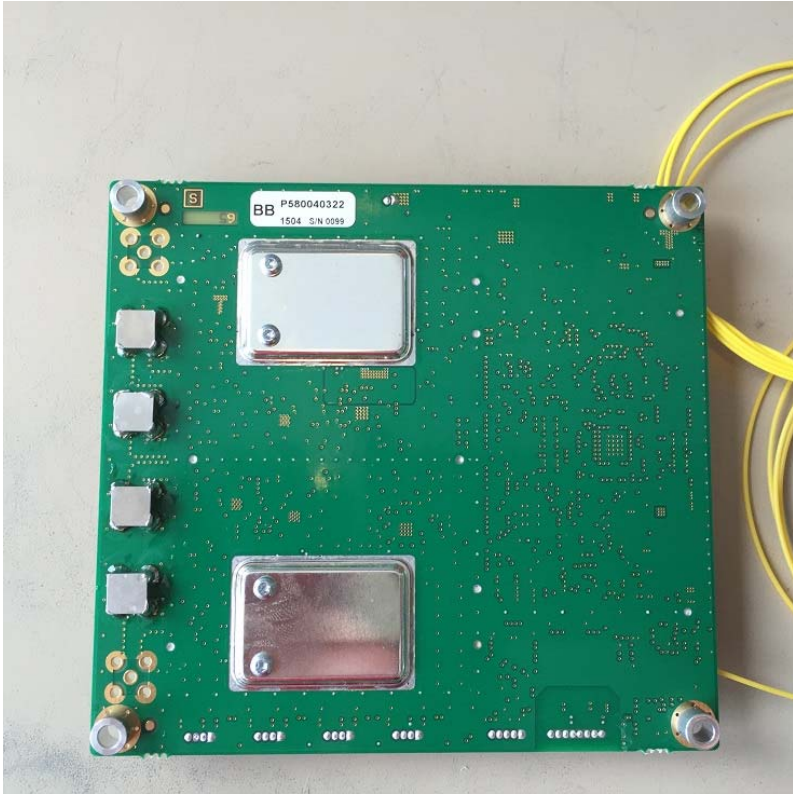

Alarm board UP

Alarm board Down

Duplex Filter Top

Duplex Filter Bottom AWS3

ETH board UP

ETH board_Down

FOR

FORUpside

FORDDownside

MCPA AWS3-top

MCPA-UP

MCPA-Down

MPI-top

MPI-no lock

MPI-bottom

PSU UP