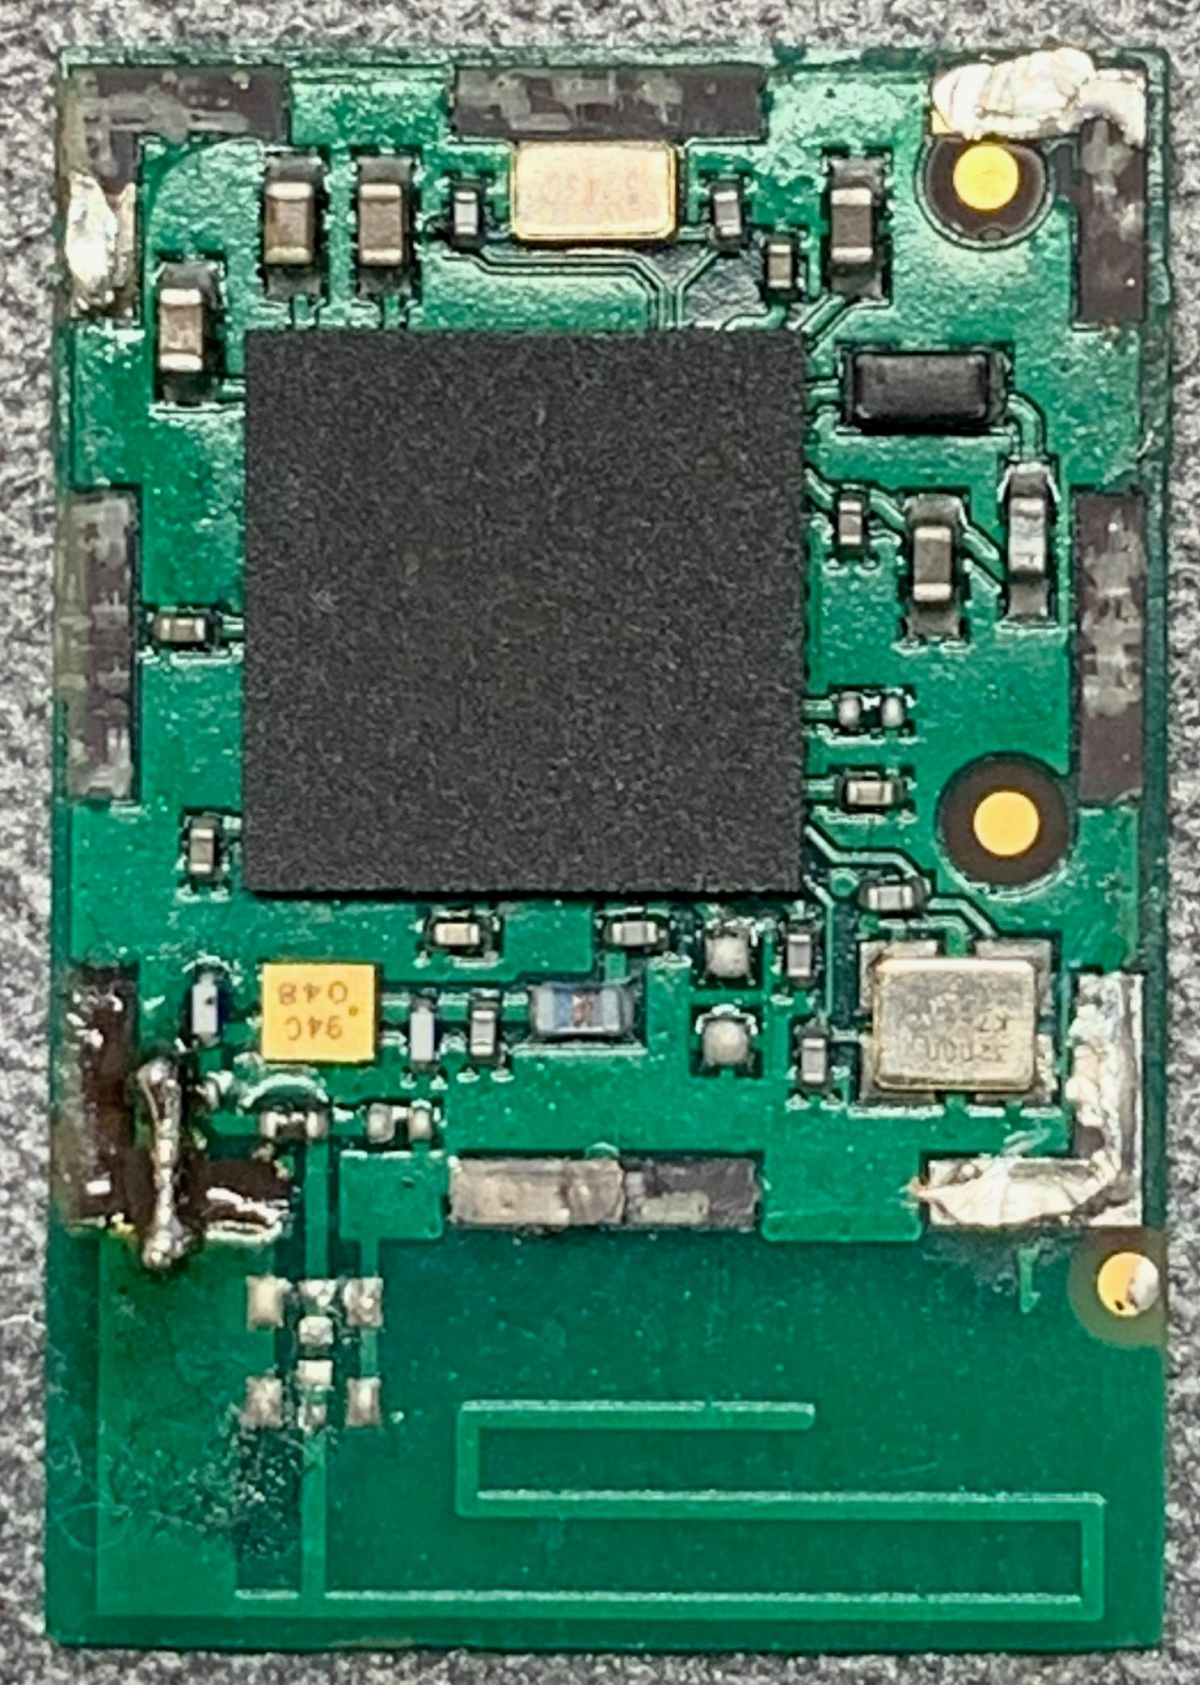

Internal Photos – Nox Bluetooth Module (NOXBLEMOD)

The photos below show the internals of the Nox Bluetooth Module.

Figure 1 – Top of Nox Bluetooth Module with shield

Figure 2 – Bottom of Nox Bluetooth Module

Figure 3 – Top of Nox Bluetooth Module without shield