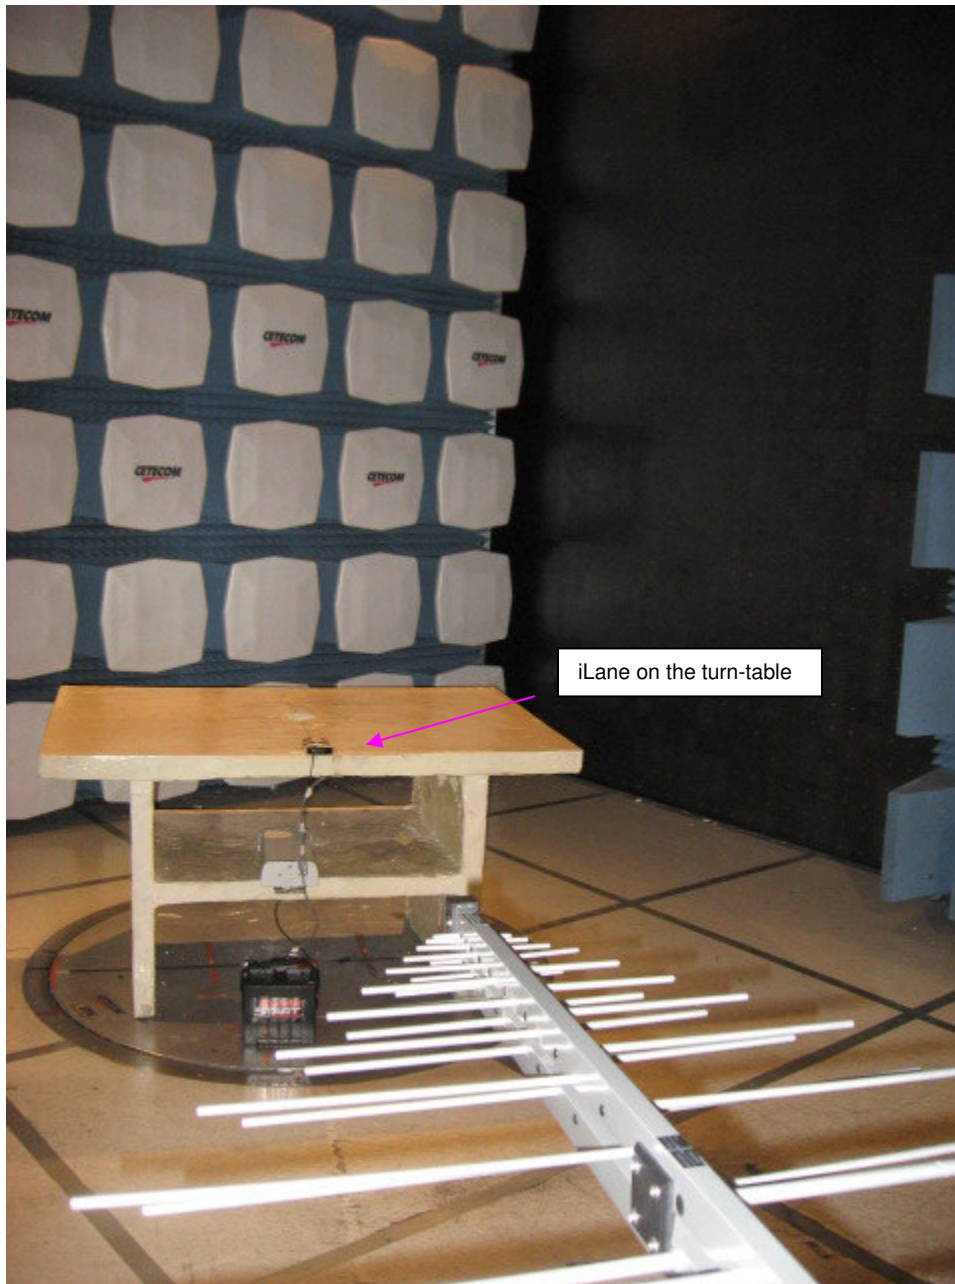

Intelligent Mechatronic Systems Inc  
435 King St. N ON N2J 2Z5 Canada  
[www.intellimec.com](http://www.intellimec.com)

03 Feb. 2010

iLane Test Setup at Cetecom, Milpitas CA, USA.

Front View

Setup Side View