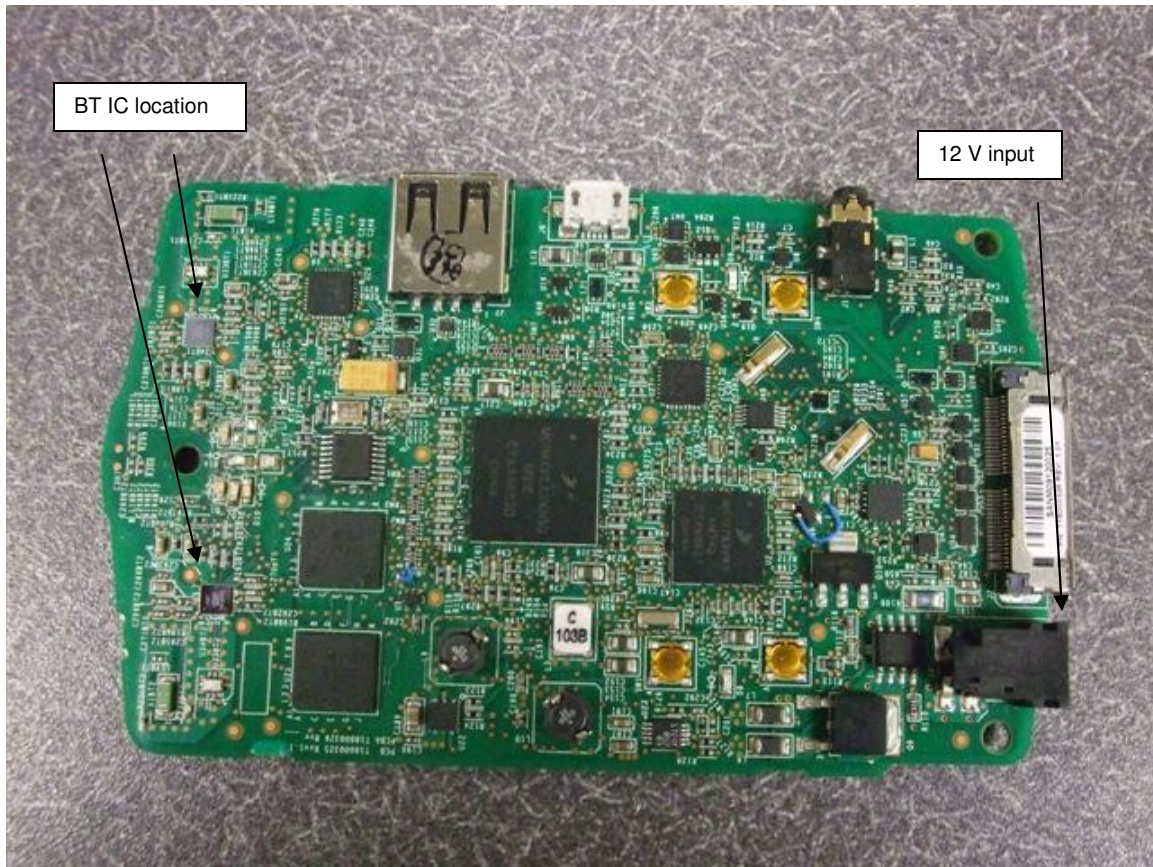

Intelligent Mechatronic Systems Inc
435 King St. N ON N2J 2Z5 Canada
www.intellimec.com

06 Feb. 2010

iLane PCB Top View

Intelligent Mechatronic Systems Inc
435 King St. N ON N2J 2Z5 Canada
www.intellimec.com