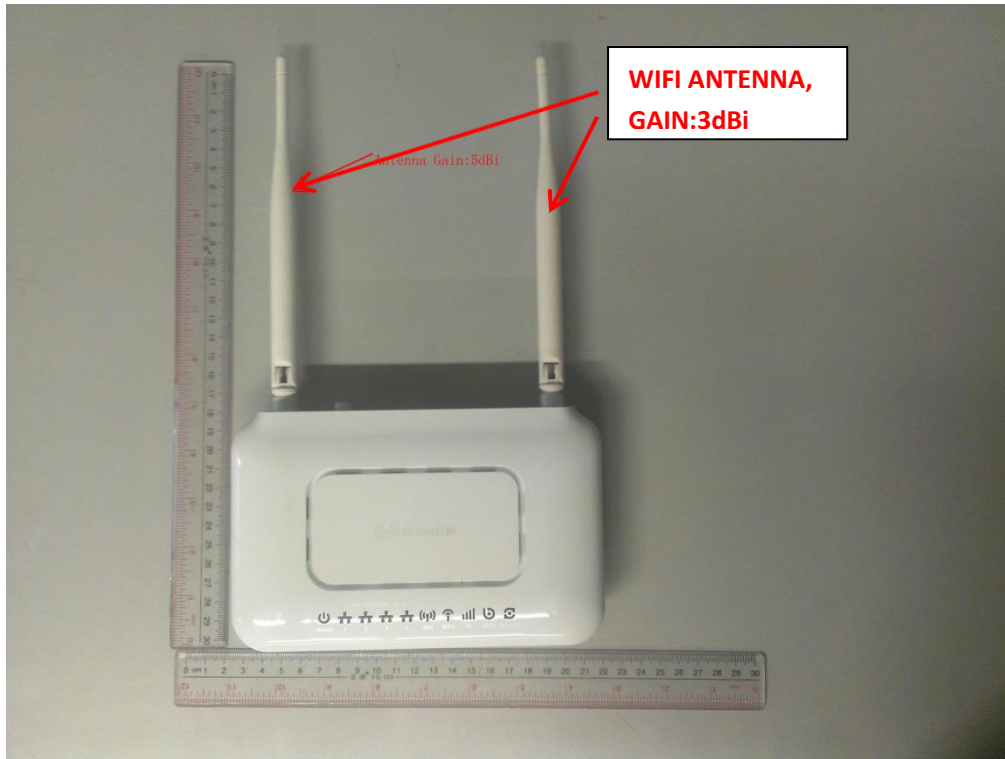

A Test Lab Techno Corp.

Internal Photos

For R5500UN , GAN5.PT156A-B (use external WIFI antenna)

A Test Lab Techno Corp.

Internal Photos

For R5500UN , GAN5.PT156A-B (use external WIFI antenna)

**WIFI ANTENNA,
GAIN:5dBi**

Antenna Gain:5dBi

Internal Photos

For R5500UN , GAN5.PT156A-B (use external WIFI antenna)

A Test Lab Techno Corp.

Internal Photos

For R5500UN , GAN5.PT156A-B (use Internal WIFI antenna)

A Test Lab Techno Corp.