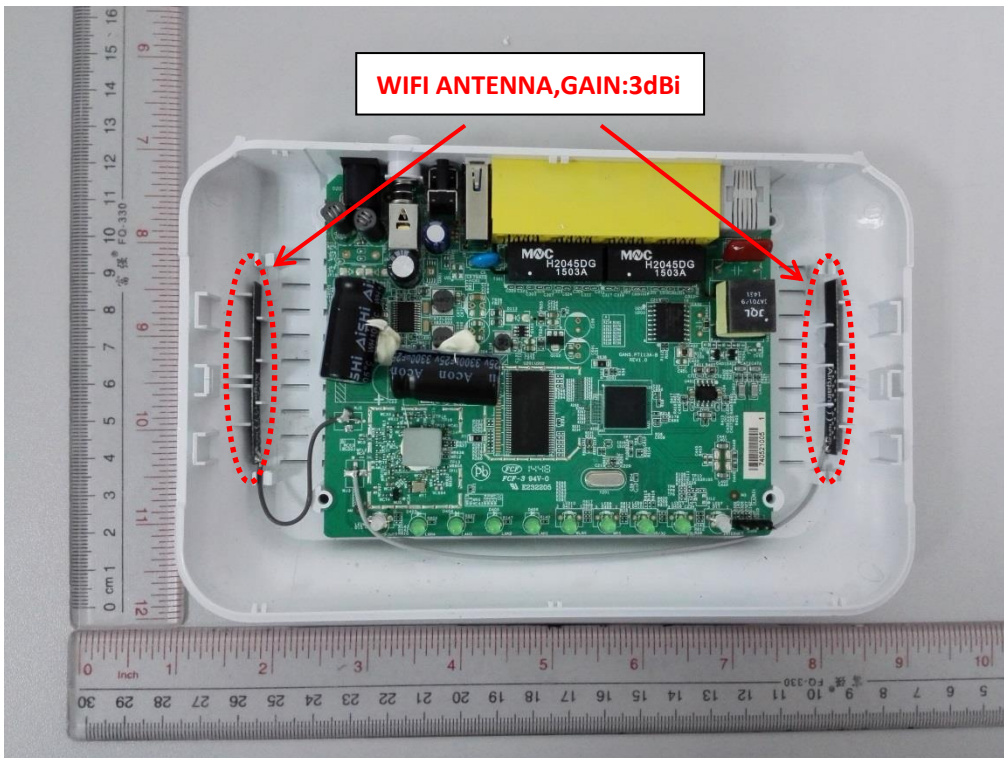

A Test Lab Techno Corp.

Internal Photos

For R5500UN , GAN5.PT156A-B (use external WIFI antenna)

A Test Lab Techno Corp.

Internal Photos

For R5500UN , GAN5.PT156A-B (use external WIFI antenna)

**WIFI ANTENNA,
GAIN:5dBi**

Antenna Gain:5dBi

Internal Photos

For R5500UN , GAN5.PT156A-B (use external WIFI antenna)

A Test Lab Techno Corp.

Internal Photos

For R5500UN , GAN5.PT156A-B (use Internal WIFI antenna)

A Test Lab Techno Corp.

Internal Photos

For R5500UN , GAN5.PT156A-B (use Internal WIFI antenna)