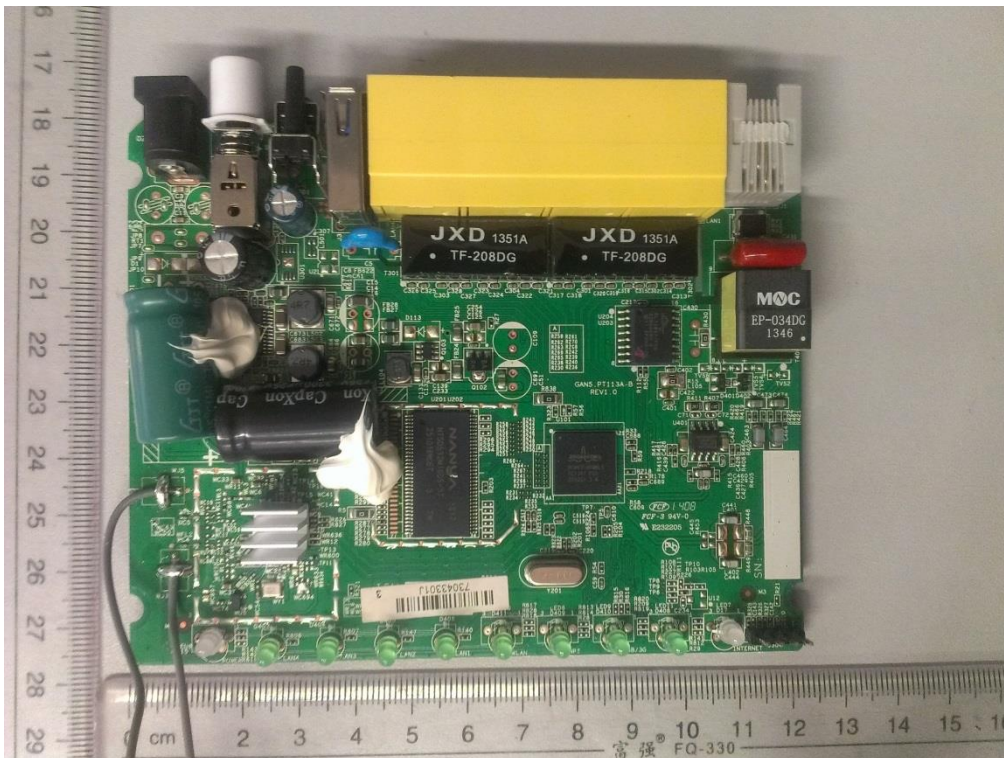

A Test Lab Techno Corp.

Internal Photos

For R5500UN , GAN5.PT156A-B (use external WIFI antenna)

A Test Lab Techno Corp.

Internal Photos

For R5500UN , GAN5.PT156A-B (use external WIFI antenna)

**WIFI ANTENNA,
GAIN:5dBi**

Antenna Gain:5dBi

Internal Photos

For R5500UN , GAN5.PT156A-B (use external WIFI antenna)

A Test Lab Techno Corp.

Internal Photos

For R5500UN , GAN5.PT156A-B (use Internal WIFI antenna)

A Test Lab Techno Corp.

Internal Photos

For R5500UN , GAN5.PT156A-B (use Internal WIFI antenna)