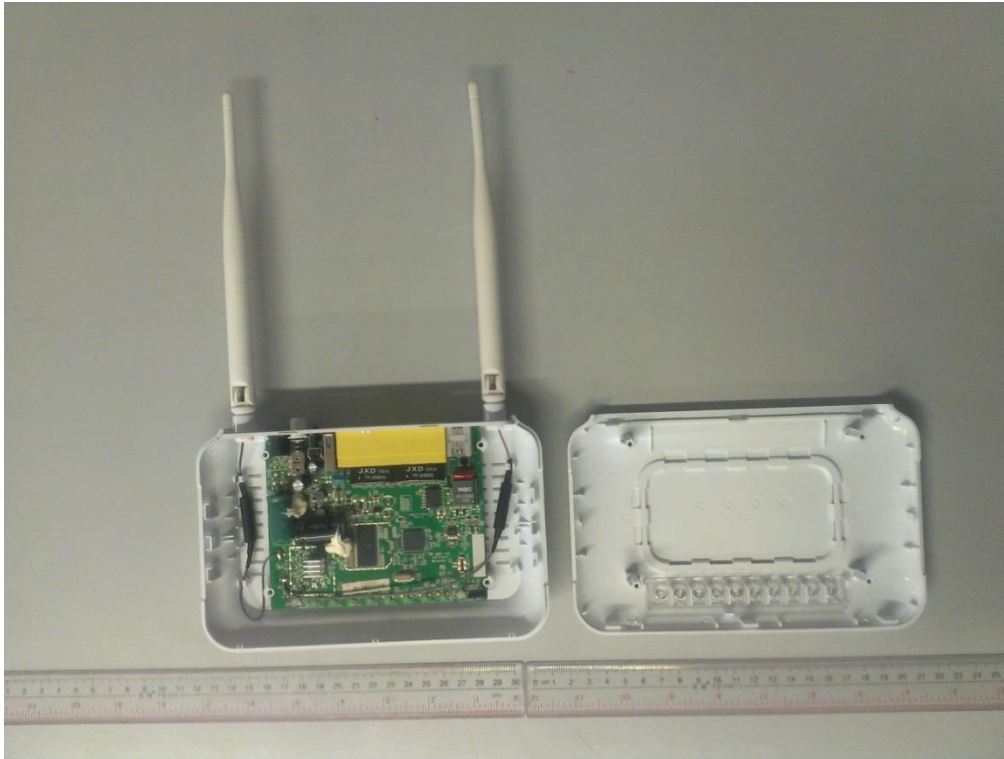

A Test Lab Techno Corp.

Internal Photos

For R5500UN , GAN5.PT156A-B (use external WIFI antenna)

A Test Lab Techno Corp.

Internal Photos

For R5500UN , GAN5.PT156A-B (use external WIFI antenna)

**WIFI ANTENNA,
GAIN:5dBi**

Antenna Gain:5dBi

Internal Photos

For R5500UN , GAN5.PT156A-B (use external WIFI antenna)

A Test Lab Techno Corp.

Internal Photos

For R5500UN , GAN5.PT156A-B (use Internal WIFI antenna)

A Test Lab Techno Corp.

Internal Photos

For R5500UN , GAN5.PT156A-B (use Internal WIFI antenna)