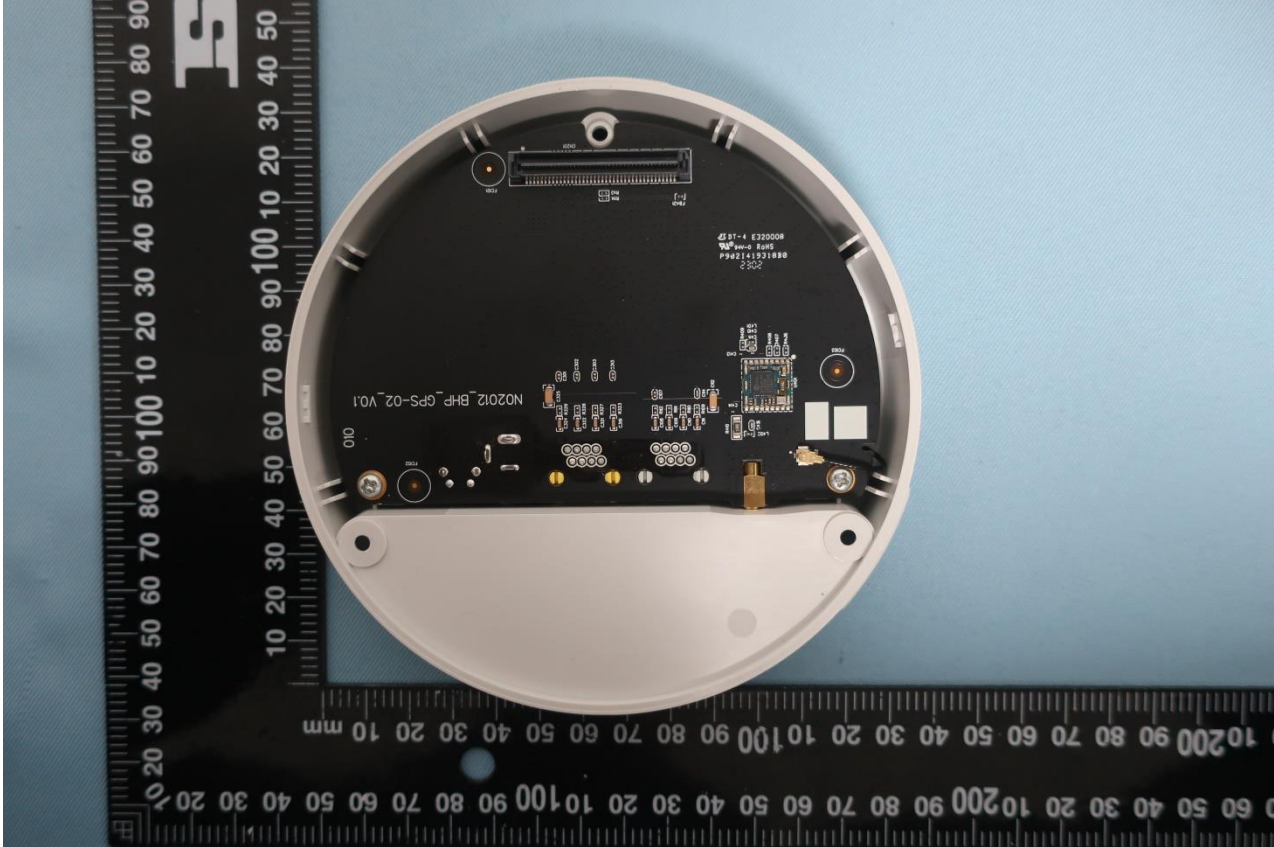

Brand Name: Nokia; Model Name: Nokia Multi-Standard Smart Node B2B14B66 (SN4IBN)