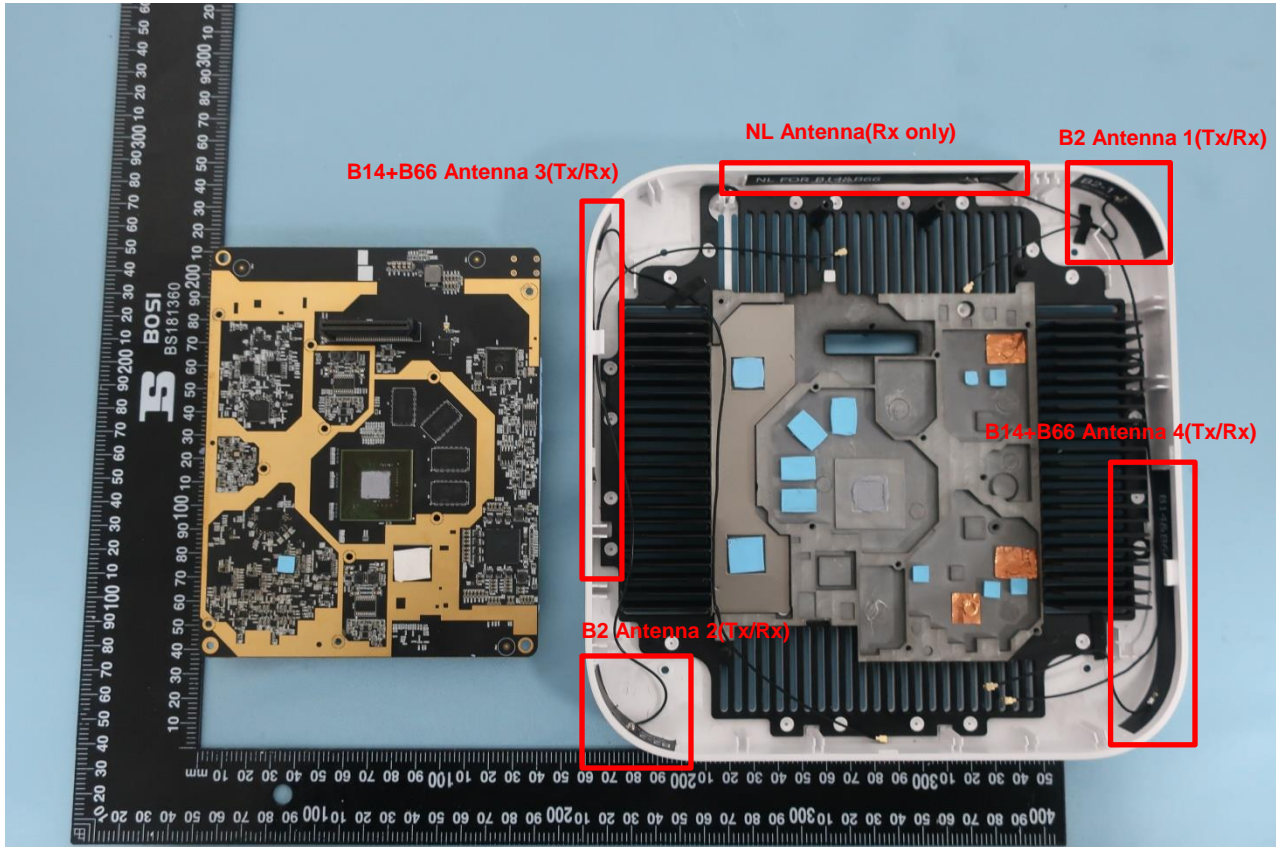

3. Internal Photograph of EUT

Brand Name: Nokia; Model Name: Nokia Multi-Standard Smart Node B2B14B66 (SN4IBN)

Brand Name: Nokia; Model Name: Nokia Multi-Standard Smart Node B2B14B66 (SN4IBN)

Brand Name: Nokia; Model Name: Nokia Multi-Standard Smart Node B2B14B66 (SN4IBN)

Brand Name: Nokia; Model Name: Nokia Multi-Standard Smart Node B2B14B66 (SN4IBN)

Brand Name: Nokia; Model Name: Nokia Multi-Standard Smart Node B2B14B66 (SN4IBN)

Brand Name: Nokia; Model Name: Nokia Multi-Standard Smart Node B2B14B66 (SN4IBN)