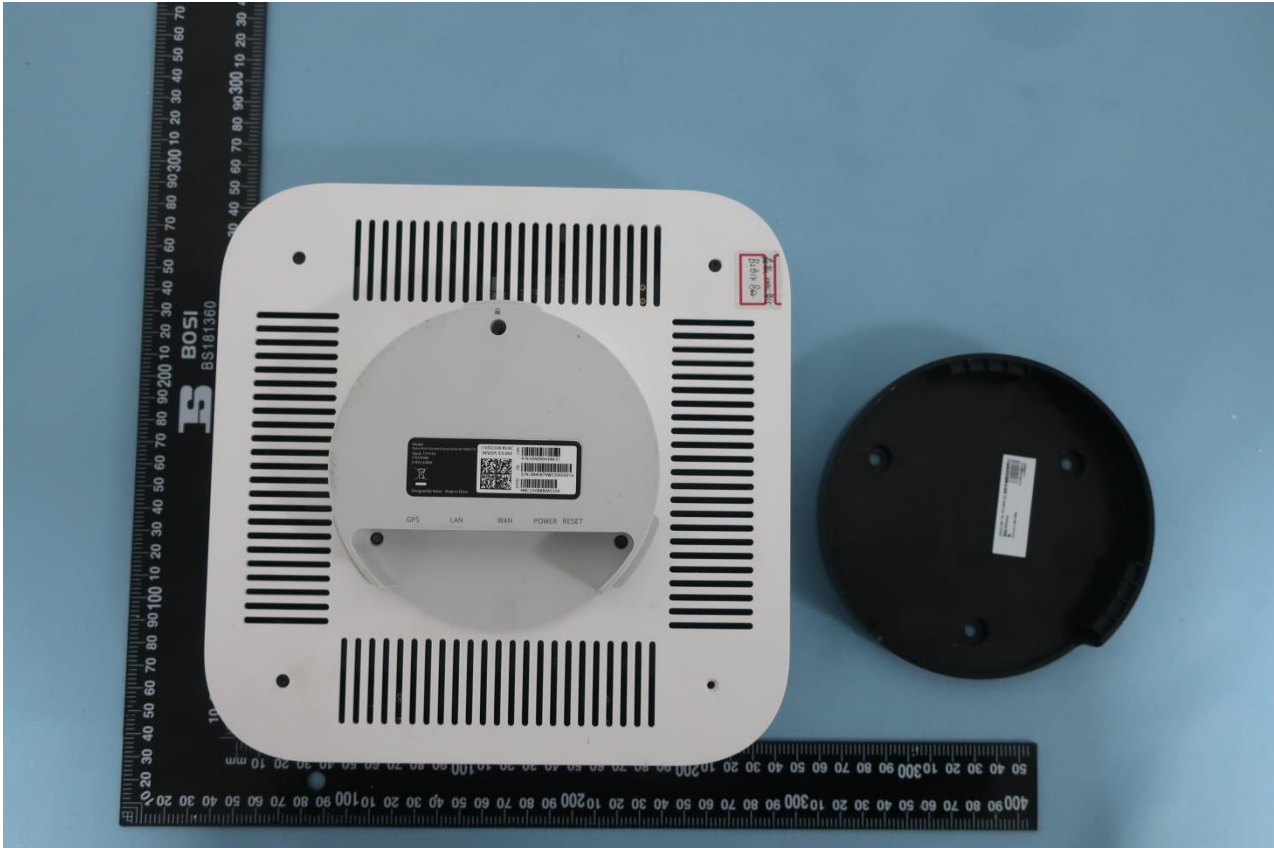

3. Internal Photograph of EUT

Brand Name: Nokia; Model Name: Nokia Multi-Standard Smart Node B2B14B66 (SN4IBN)

Brand Name: Nokia; Model Name: Nokia Multi-Standard Smart Node B2B14B66 (SN4IBN)

Brand Name: Nokia; Model Name: Nokia Multi-Standard Smart Node B2B14B66 (SN4IBN)