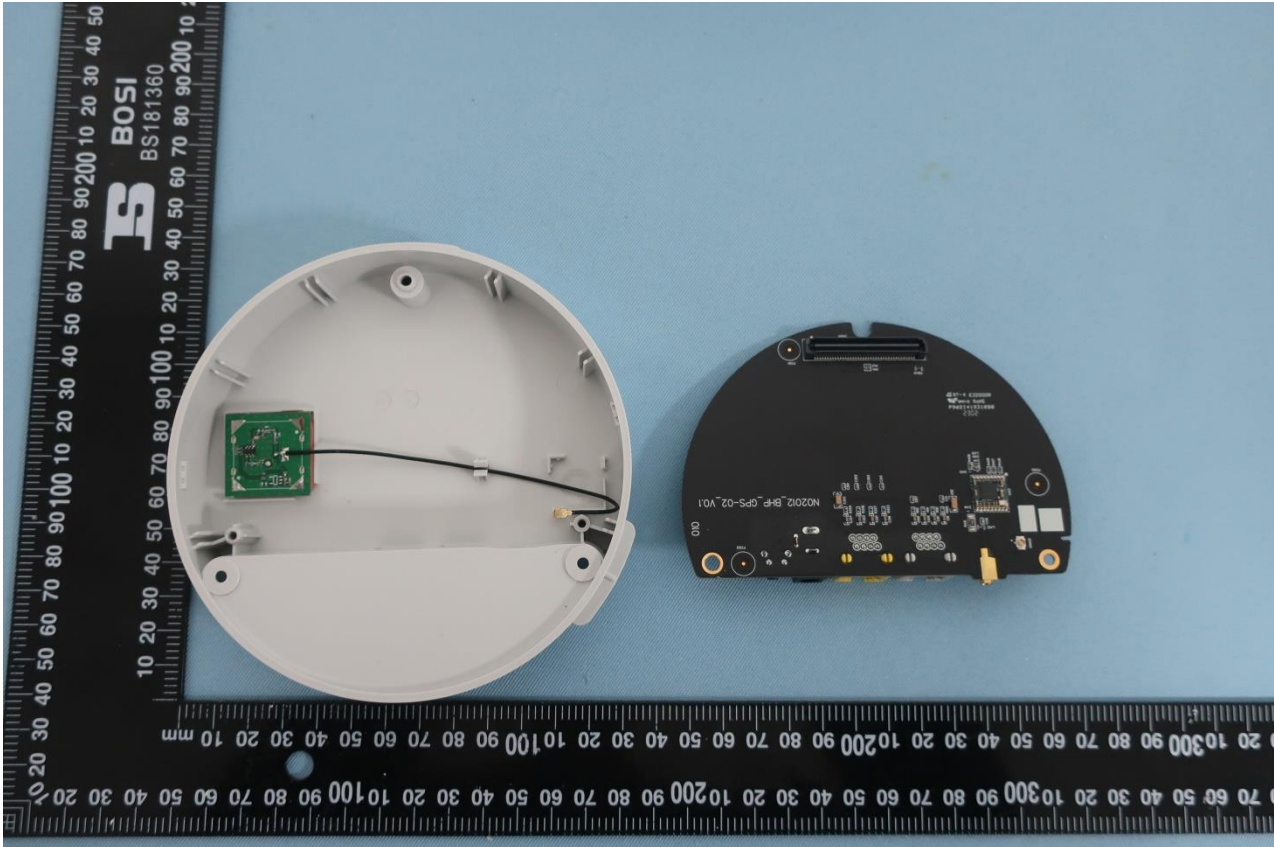

Brand Name: Nokia; Model Name: Nokia Multi-Standard Smart Node B2B14B66 (SN4IBN)