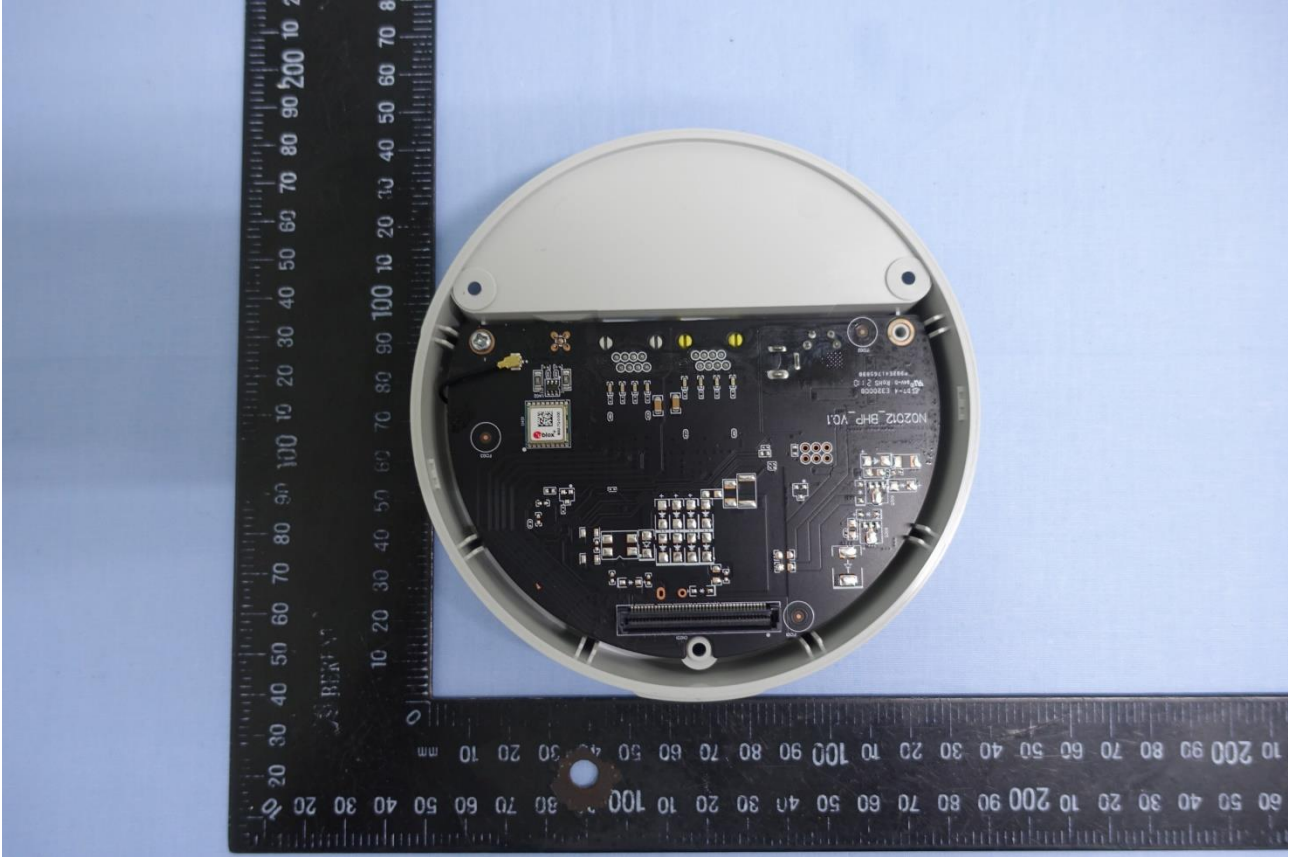

Brand Name: Nokia / Model Name: Nokia Multi-Standard Smart Node B2B14B66 (SN4IBN)