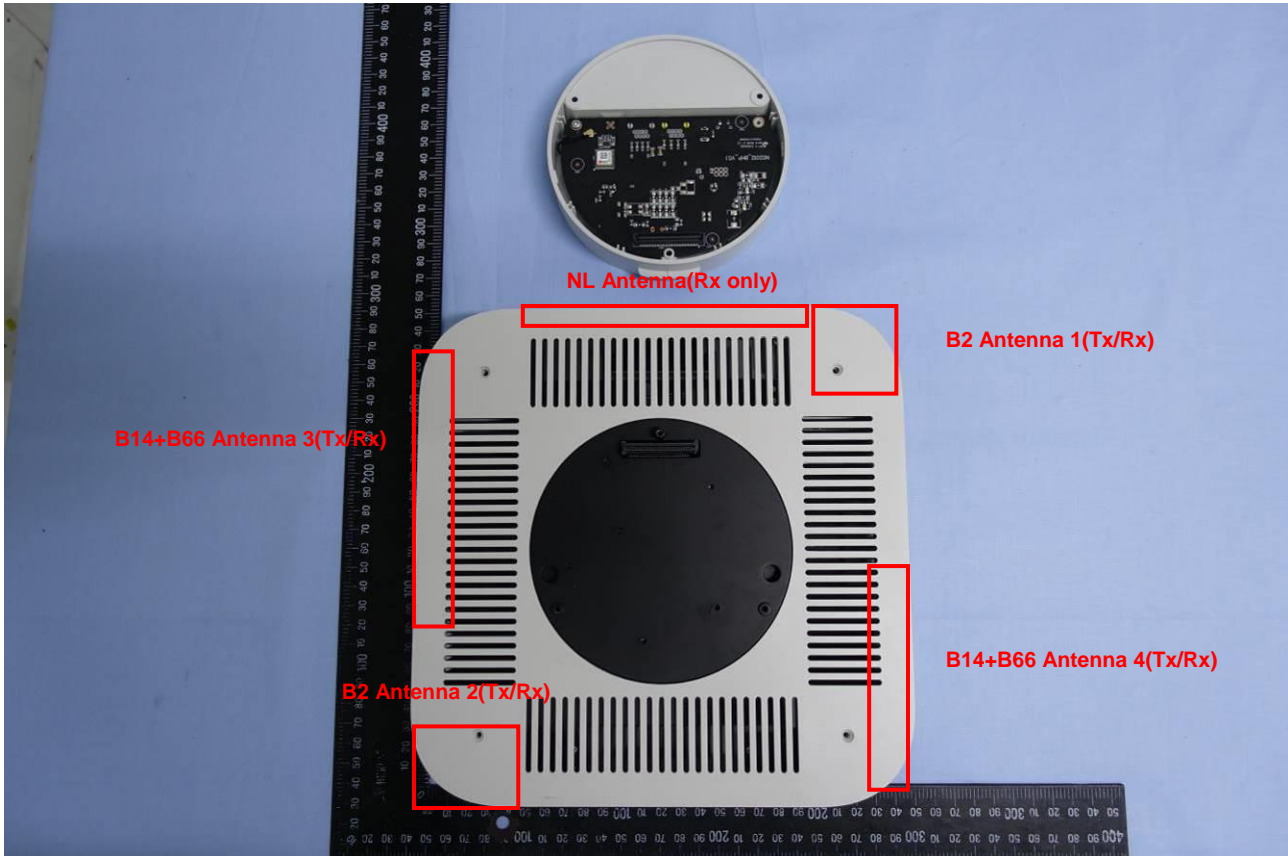

3. Internal Photograph of EUT

Brand Name: Nokia / Model Name: Nokia Multi-Standard Smart Node B2B14B66 (SN4IBN)

Brand Name: Nokia / Model Name: Nokia Multi-Standard Smart Node B2B14B66 (SN4IBN)

Brand Name: Nokia / Model Name: Nokia Multi-Standard Smart Node B2B14B66 (SN4IBN)