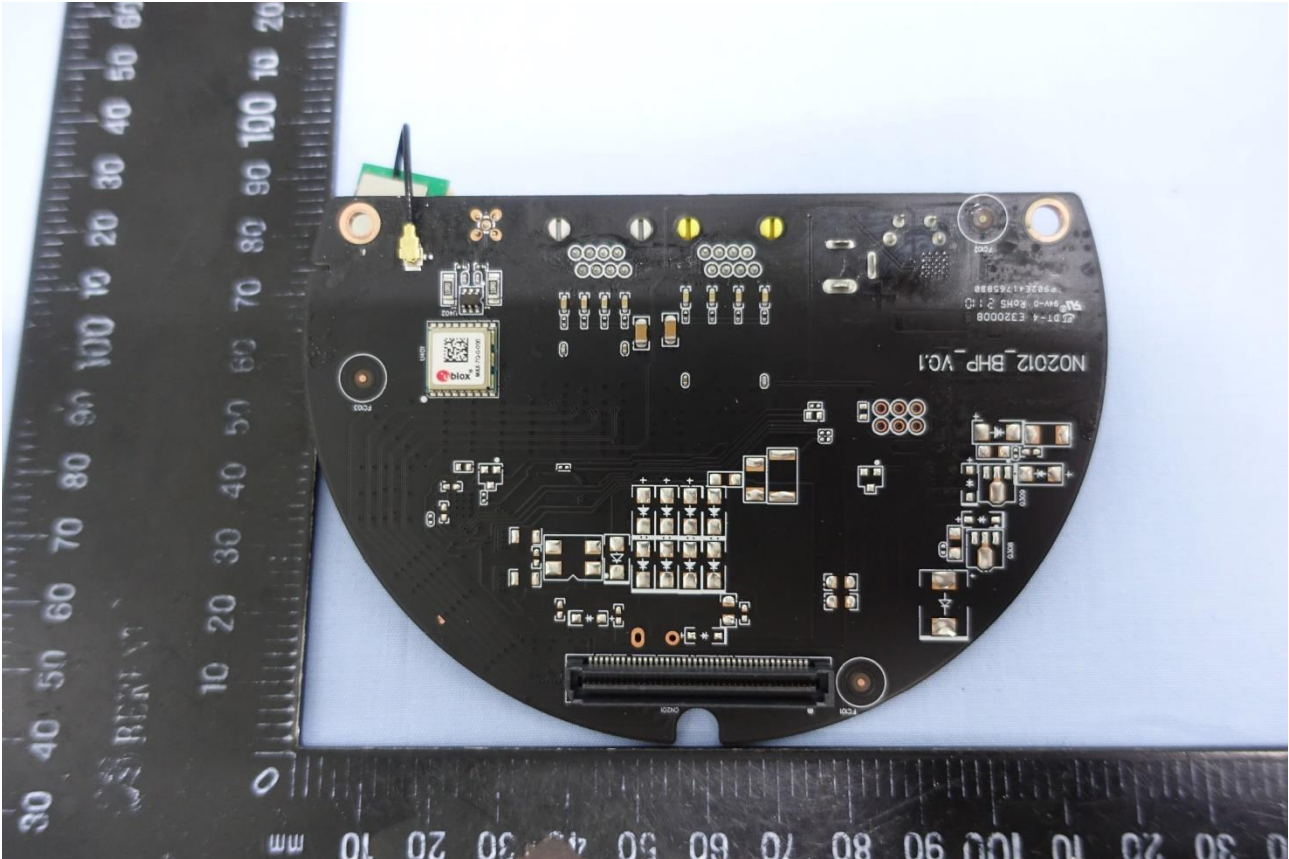

3. Internal Photograph of EUT

Brand Name: Nokia / Model Name: Nokia Multi-Standard Smart Node B2B14B66 (SN4IBN)

Brand Name: Nokia / Model Name: Nokia Multi-Standard Smart Node B2B14B66 (SN4IBN)

Brand Name: Nokia / Model Name: Nokia Multi-Standard Smart Node B2B14B66 (SN4IBN)

Brand Name: Nokia / Model Name: Nokia Multi-Standard Smart Node B2B14B66 (SN4IBN)

Brand Name: Nokia / Model Name: Nokia Multi-Standard Smart Node B2B14B66 (SN4IBN)

Brand Name: Nokia / Model Name: Nokia Multi-Standard Smart Node B2B14B66 (SN4IBN)