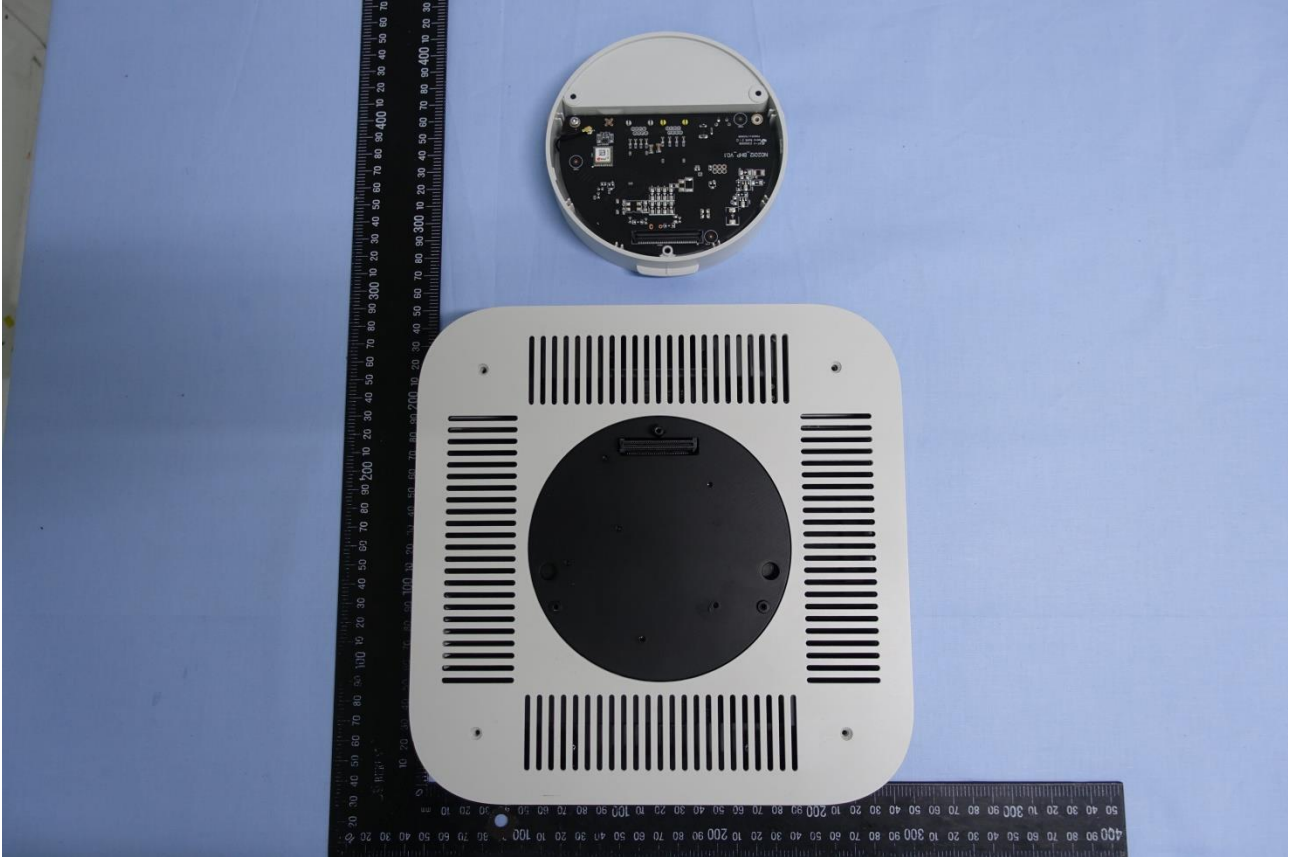

Brand Name: Nokia / Model Name: Nokia Multi-Standard Smart Node B2B14B66 (SN4IBN)