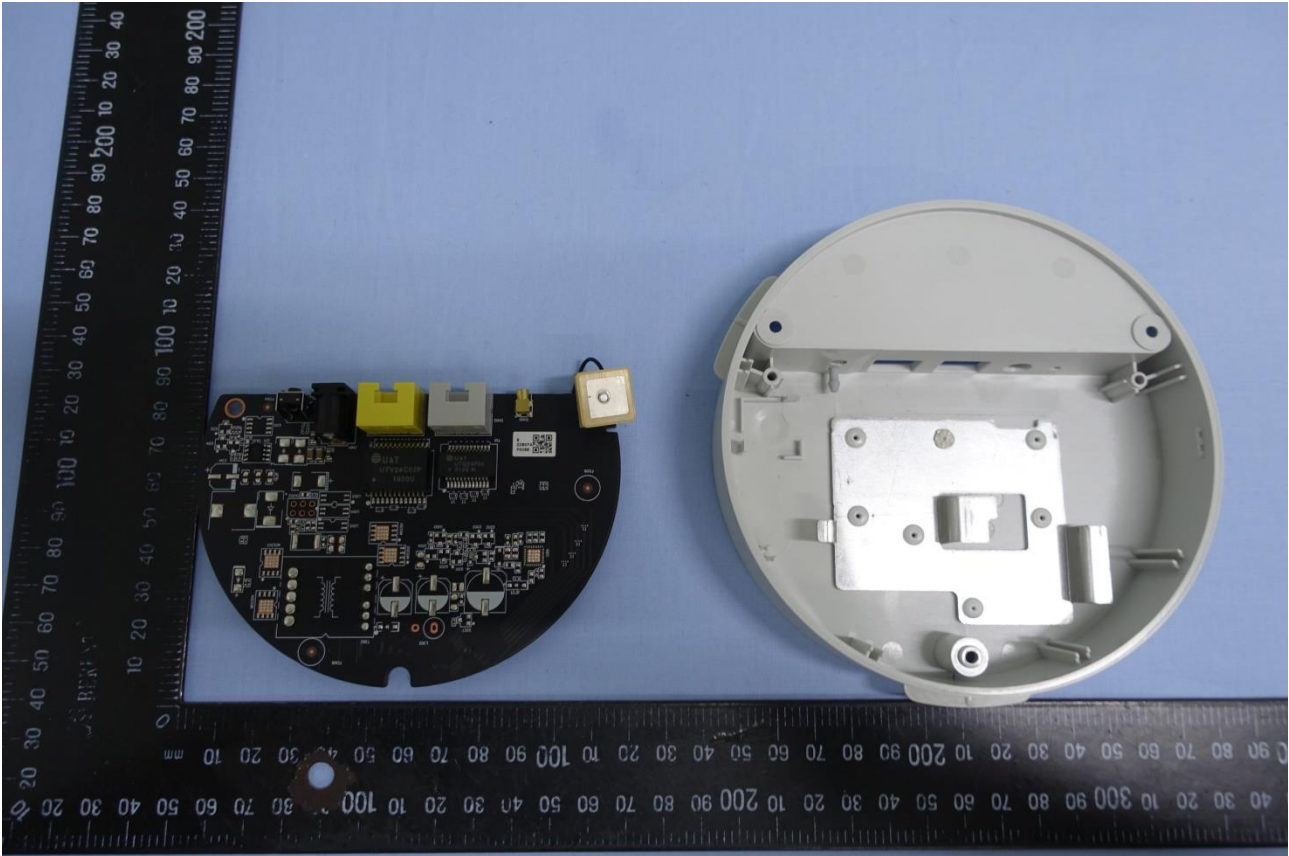

3. Internal Photograph of EUT

Brand Name: Nokia / Model Name: Nokia Multi-Standard Smart Node B2B14B66 (SN4IBN)

Brand Name: Nokia / Model Name: Nokia Multi-Standard Smart Node B2B14B66 (SN4IBN)

Brand Name: Nokia / Model Name: Nokia Multi-Standard Smart Node B2B14B66 (SN4IBN)

Brand Name: Nokia / Model Name: Nokia Multi-Standard Smart Node B2B14B66 (SN4IBN)

Brand Name: Nokia / Model Name: Nokia Multi-Standard Smart Node B2B14B66 (SN4IBN)

Brand Name: Nokia / Model Name: Nokia Multi-Standard Smart Node B2B14B66 (SN4IBN)