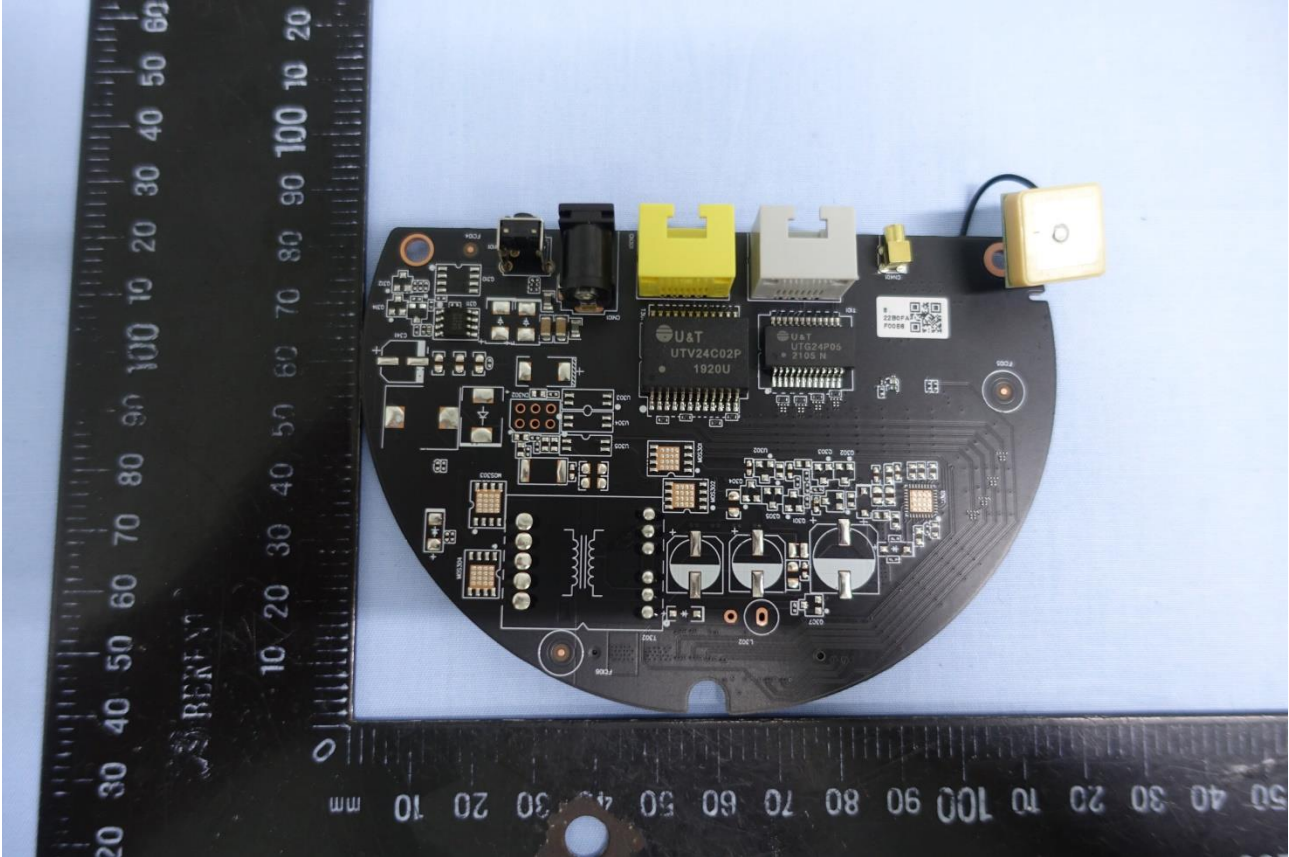

3. Internal Photograph of EUT

Brand Name: Nokia / Model Name: Nokia Multi-Standard Smart Node B2B14B66 (SN4IBN)

Brand Name: Nokia / Model Name: Nokia Multi-Standard Smart Node B2B14B66 (SN4IBN)

Brand Name: Nokia / Model Name: Nokia Multi-Standard Smart Node B2B14B66 (SN4IBN)

Brand Name: Nokia / Model Name: Nokia Multi-Standard Smart Node B2B14B66 (SN4IBN)

Brand Name: Nokia / Model Name: Nokia Multi-Standard Smart Node B2B14B66 (SN4IBN)

Brand Name: Nokia / Model Name: Nokia Multi-Standard Smart Node B2B14B66 (SN4IBN)