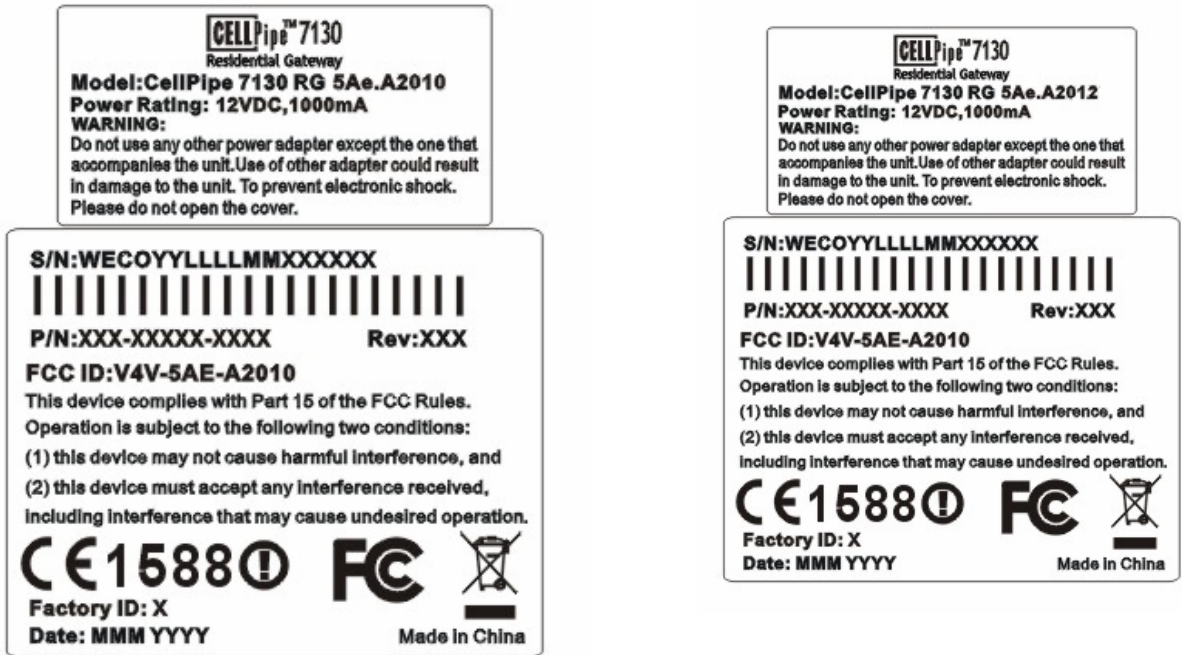

Label

The Label must not be a stick-on paper label. The Label on these products must be permanently affixed to the product and readily visible at the time of purchase and must last the expected lifetime of the equipment not be readily detachable.

Proposed Label Location on EUT