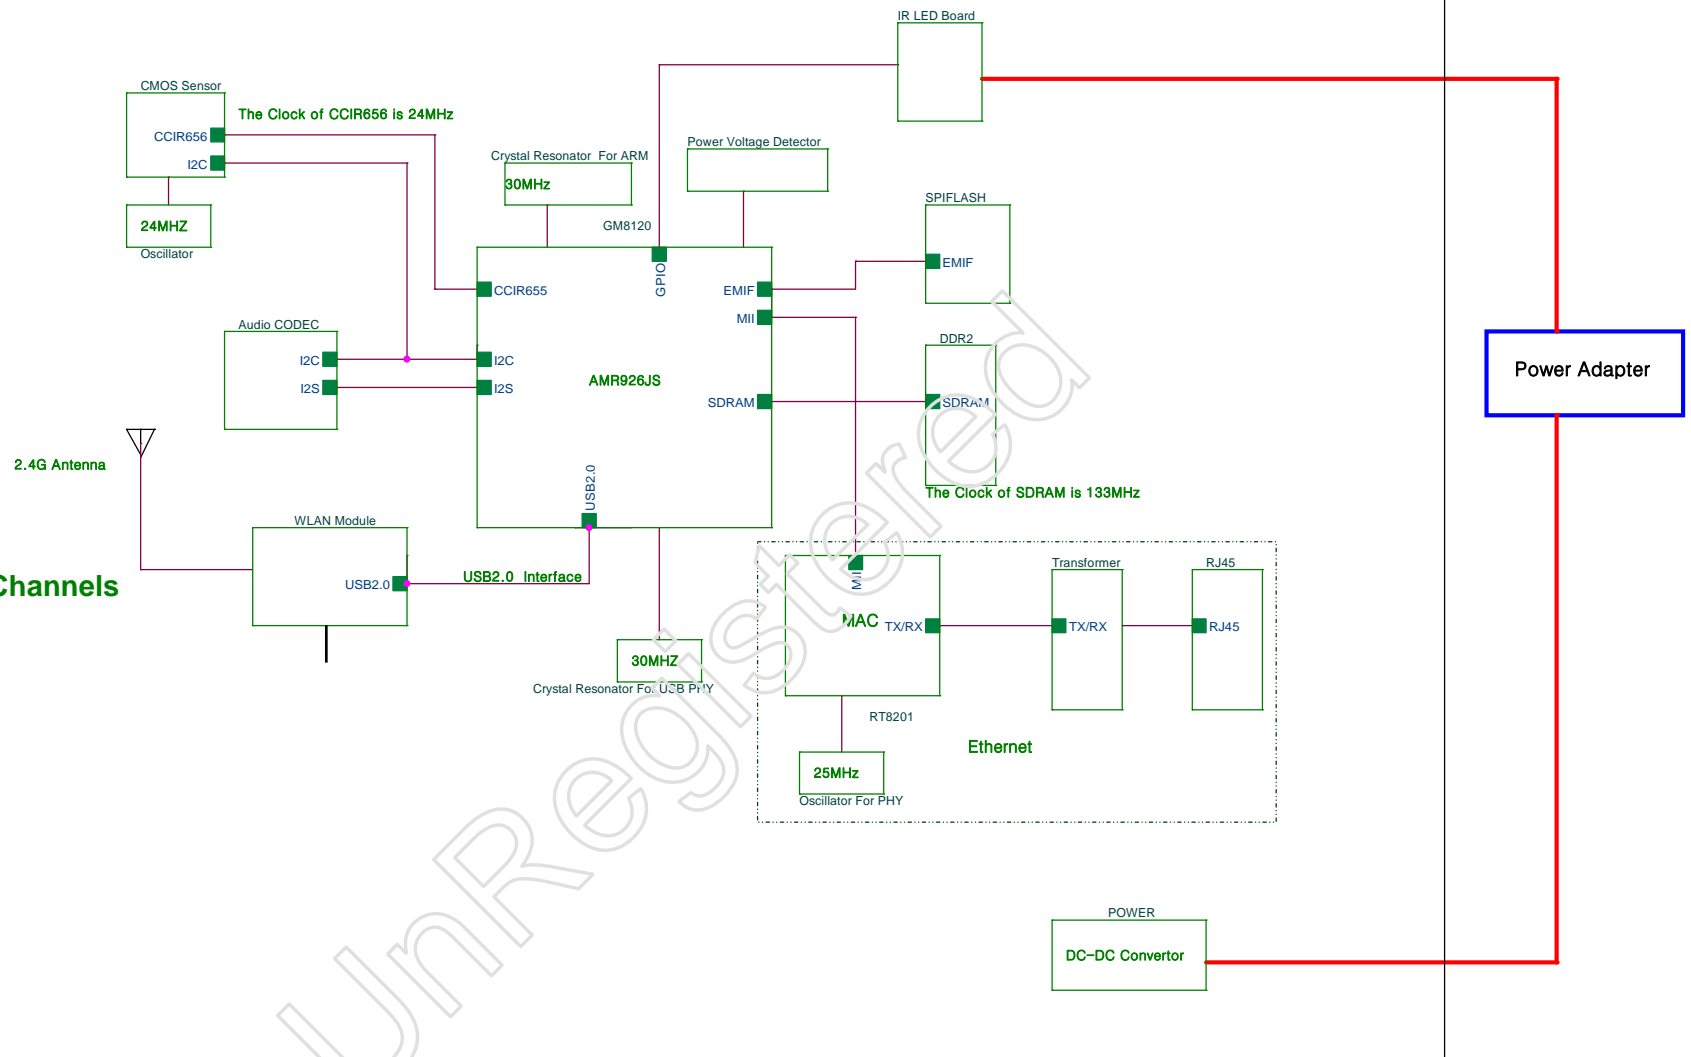

## 802.11b/g/n Wireless Channels

- Channel 01 : 2.412 GHz
- Channel 02 : 2.417 GHz
- Channel 03 : 2.422 GHz
- Channel 04 : 2.427 GHz
- Channel 05 : 2.432 GHz
- Channel 06 : 2.437 GHz
- Channel 07 : 2.442 GHz
- Channel 08 : 2.447 GHz
- Channel 09 : 2.452 GHz
- Channel 10 : 2.457 GHz
- Channel 11 : 2.462 GHz
- Channel 12 : 2.467 GHz
- Channel 13 : 2.472 GHz

<b>ORANTEK Co.,Ltd</b>		
Title MD326 Functional Block Diagram		
Size	Document Number	Rev
	MD326	
Date:	Tuesday, September 04, 2012	Sheet 3 of 9