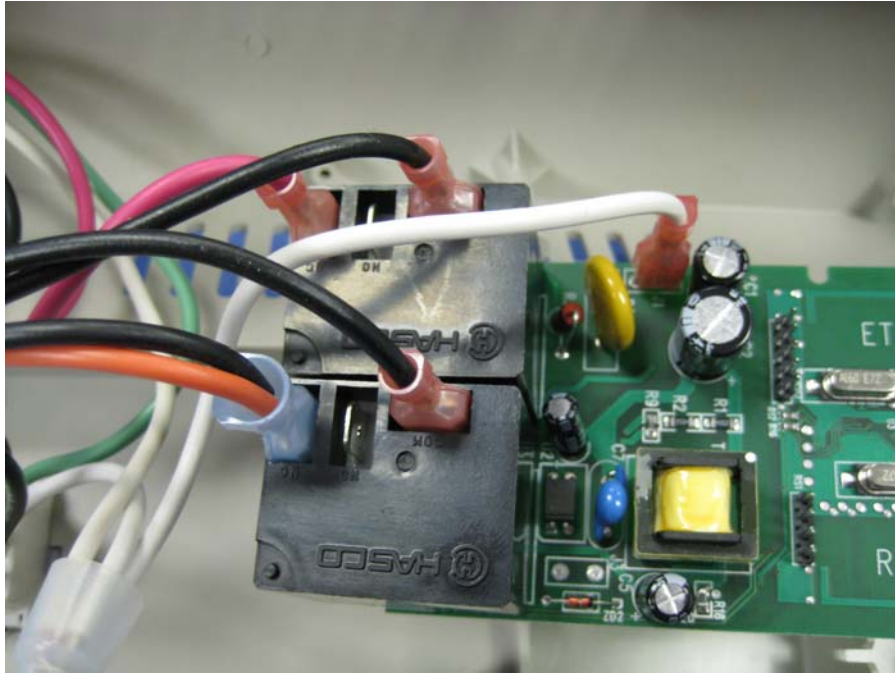

View 1 - Close Up of RF Section

View 2 – Close Up of RF Section

INTERNAL PHOTOS

COMPANY NAME:	EMBEDTEK-RFT, LLC
PRODUCT NAME:	Wireless Light Control System
MODEL NUMBER(S):	2WT-2RA-R6
FCC ID #:	V4D-ET915TRANSM1
IC #:	N/A

View 1 - Close-Up of Back Side of Board

INTERNAL PHOTOS

COMPANY NAME:	EMBEDTEK-RFT, LLC
PRODUCT NAME:	Wireless Light Control System
MODEL NUMBER(S):	2WT-2RA-R6
FCC ID #:	V4D-ET915TRANSM1
IC #:	N/A

View 2 – Close-Up of Backside of Board

INTERNAL PHOTOS

COMPANY NAME:	EMBEDTEK-RFT, LLC
PRODUCT NAME:	Wireless Light Control System
MODEL NUMBER(S):	2WT-2RA-R6
FCC ID #:	V4D-ET915TRANSM1
IC #:	N/A

View1 of Connections on Board

View 2 of Connections on Board

INTERNAL PHOTOS

COMPANY NAME:	EMBEDTEK-RFT, LLC
PRODUCT NAME:	Wireless Light Control System
MODEL NUMBER(S):	2WT-2RA-R6
FCC ID #:	V4D-ET915TRANSM1
IC #:	N/A

View of External Connection Point for Cable

View of Internal Connection Point For Cable