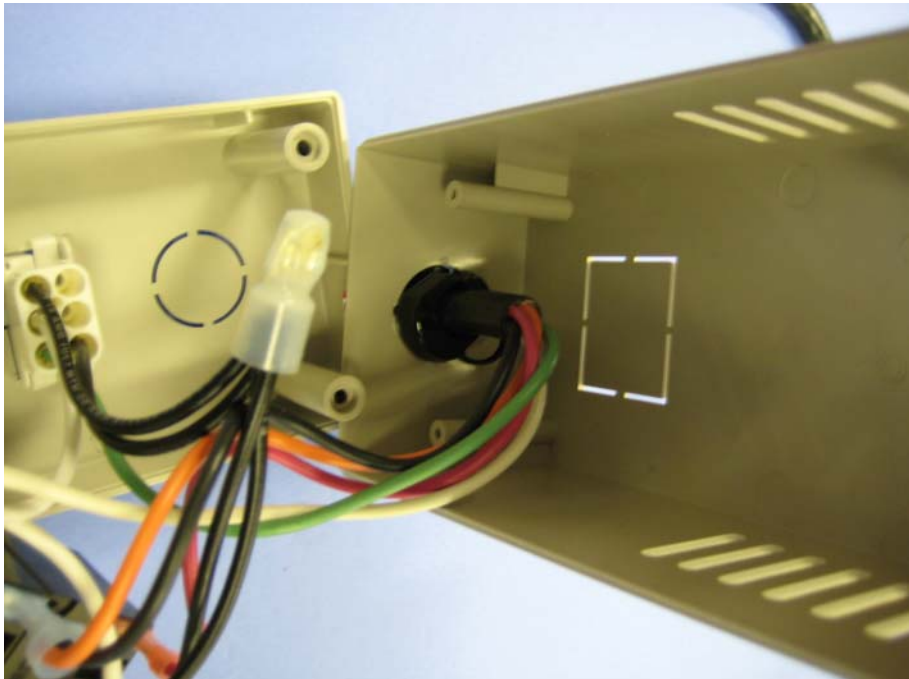

View 1 - Close-Up of Back Side of Board

INTERNAL PHOTOS

COMPANY NAME:	EMBEDTEK-RFT, LLC
PRODUCT NAME:	Wireless Light Control System
MODEL NUMBER(S):	2WT-2RA-R6
FCC ID #:	V4D-ET915TRANSM1
IC #:	N/A

View 2 – Close-Up of Backside of Board

INTERNAL PHOTOS

COMPANY NAME:	EMBEDTEK-RFT, LLC
PRODUCT NAME:	Wireless Light Control System
MODEL NUMBER(S):	2WT-2RA-R6
FCC ID #:	V4D-ET915TRANSM1
IC #:	N/A

View1 of Connections on Board

View 2 of Connections on Board

INTERNAL PHOTOS

COMPANY NAME:	EMBEDTEK-RFT, LLC
PRODUCT NAME:	Wireless Light Control System
MODEL NUMBER(S):	2WT-2RA-R6
FCC ID #:	V4D-ET915TRANSM1
IC #:	N/A

View of External Connection Point for Cable

View of Internal Connection Point For Cable