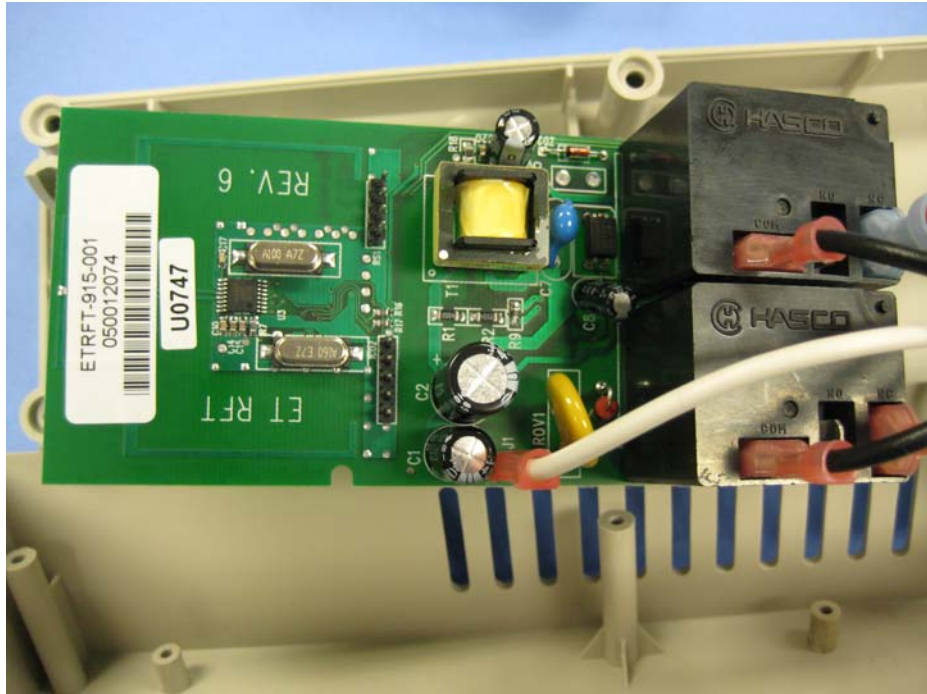

INTERNAL PHOTOS

COMPANY NAME:	EMBEDTEK-RFT, LLC
PRODUCT NAME:	Wireless Light Control System
MODEL NUMBER(S):	2WT-2RA-R6
FCC ID #:	V4D-ET915TRANSM1
IC #:	N/A

View 1 – Open for Inspection

View 2 – Open for Inspection

INTERNAL PHOTOS

COMPANY NAME:	EMBEDTEK-RFT, LLC
PRODUCT NAME:	Wireless Light Control System
MODEL NUMBER(S):	2WT-2RA-R6
FCC ID #:	V4D-ET915TRANSM1
IC #:	N/A

View of RF Section

INTERNAL PHOTOS

COMPANY NAME:	EMBEDTEK-RFT, LLC
PRODUCT NAME:	Wireless Light Control System
MODEL NUMBER(S):	2WT-2RA-R6
FCC ID #:	V4D-ET915TRANSM1
IC #:	N/A

View 1 - Close Up of RF Section

View 2 – Close Up of RF Section

INTERNAL PHOTOS

COMPANY NAME:	EMBEDTEK-RFT, LLC
PRODUCT NAME:	Wireless Light Control System
MODEL NUMBER(S):	2WT-2RA-R6
FCC ID #:	V4D-ET915TRANSM1
IC #:	N/A

View 1 - Close-Up of Back Side of Board

INTERNAL PHOTOS

COMPANY NAME:	EMBEDTEK-RFT, LLC
PRODUCT NAME:	Wireless Light Control System
MODEL NUMBER(S):	2WT-2RA-R6
FCC ID #:	V4D-ET915TRANSM1
IC #:	N/A

View 2 – Close-Up of Backside of Board