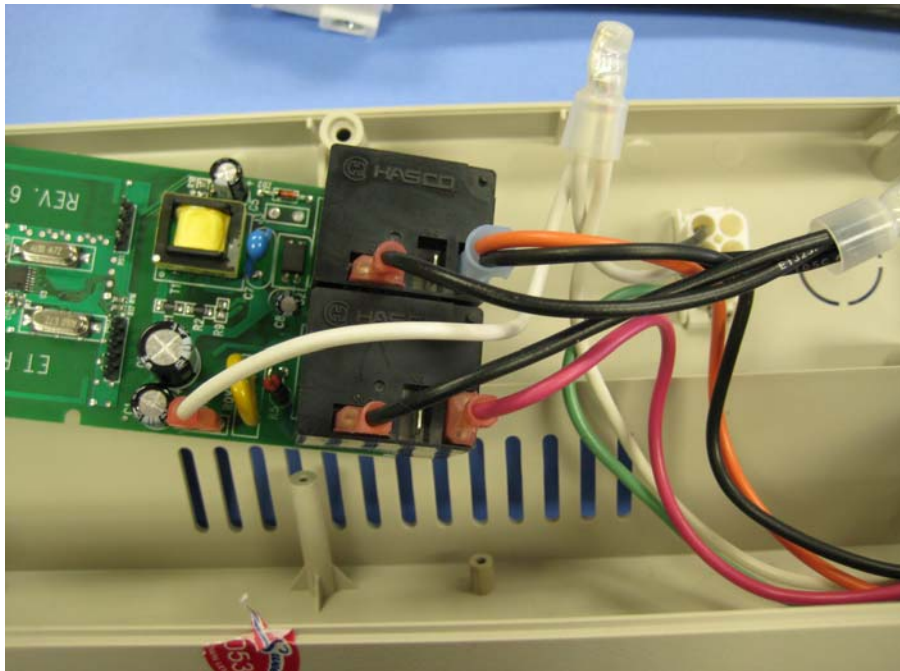

View 1 - Close Up of RF Section

View 2 – Close Up of RF Section

INTERNAL PHOTOS

COMPANY NAME:	EMBEDTEK-RFT, LLC
PRODUCT NAME:	Wireless Light Control System
MODEL NUMBER(S):	2WT-2RA-R6
FCC ID #:	V4D-ET915TRANSM1
IC #:	N/A

View 1 - Close-Up of Back Side of Board

INTERNAL PHOTOS

COMPANY NAME:	EMBEDTEK-RFT, LLC
PRODUCT NAME:	Wireless Light Control System
MODEL NUMBER(S):	2WT-2RA-R6
FCC ID #:	V4D-ET915TRANSM1
IC #:	N/A

View 2 – Close-Up of Backside of Board

INTERNAL PHOTOS

COMPANY NAME:	EMBEDTEK-RFT, LLC
PRODUCT NAME:	Wireless Light Control System
MODEL NUMBER(S):	2WT-2RA-R6
FCC ID #:	V4D-ET915TRANSM1
IC #:	N/A

View1 of Connections on Board

View 2 of Connections on Board

INTERNAL PHOTOS

COMPANY NAME:	EMBEDTEK-RFT, LLC
PRODUCT NAME:	Wireless Light Control System
MODEL NUMBER(S):	2WT-2RA-R6
FCC ID #:	V4D-ET915TRANSM1
IC #:	N/A

View of External Connection Point for Cable

View of Internal Connection Point For Cable