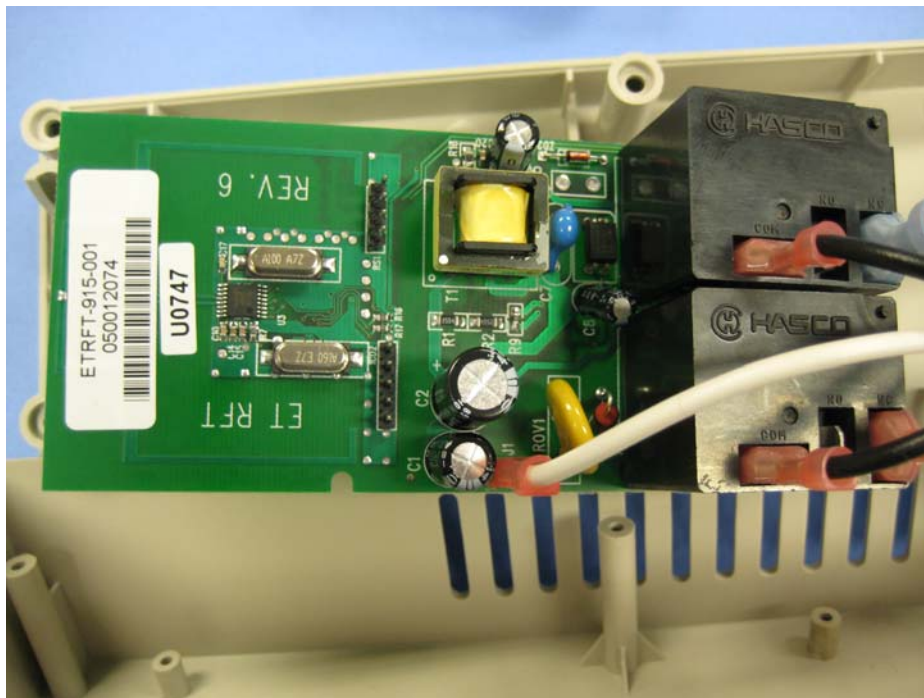

INTERNAL PHOTOS

COMPANY NAME:	EMBEDTEK-RFT, LLC
PRODUCT NAME:	Wireless Light Control System
MODEL NUMBER(S):	2WT-2RA-R6
FCC ID #:	V4D-ET915TRANSM1
IC #:	N/A

View 1 – Open for Inspection

View 2 – Open for Inspection

INTERNAL PHOTOS

COMPANY NAME:	EMBEDTEK-RFT, LLC
PRODUCT NAME:	Wireless Light Control System
MODEL NUMBER(S):	2WT-2RA-R6
FCC ID #:	V4D-ET915TRANSM1
IC #:	N/A

View of RF Section

INTERNAL PHOTOS

COMPANY NAME:	EMBEDTEK-RFT, LLC
PRODUCT NAME:	Wireless Light Control System
MODEL NUMBER(S):	2WT-2RA-R6
FCC ID #:	V4D-ET915TRANSM1
IC #:	N/A

View 1 - Close Up of RF Section

View 2 – Close Up of RF Section

INTERNAL PHOTOS

COMPANY NAME:	EMBEDTEK-RFT, LLC
PRODUCT NAME:	Wireless Light Control System
MODEL NUMBER(S):	2WT-2RA-R6
FCC ID #:	V4D-ET915TRANSM1
IC #:	N/A

View 1 - Close-Up of Back Side of Board

INTERNAL PHOTOS

COMPANY NAME:	EMBEDTEK-RFT, LLC
PRODUCT NAME:	Wireless Light Control System
MODEL NUMBER(S):	2WT-2RA-R6
FCC ID #:	V4D-ET915TRANSM1
IC #:	N/A

View 2 – Close-Up of Backside of Board