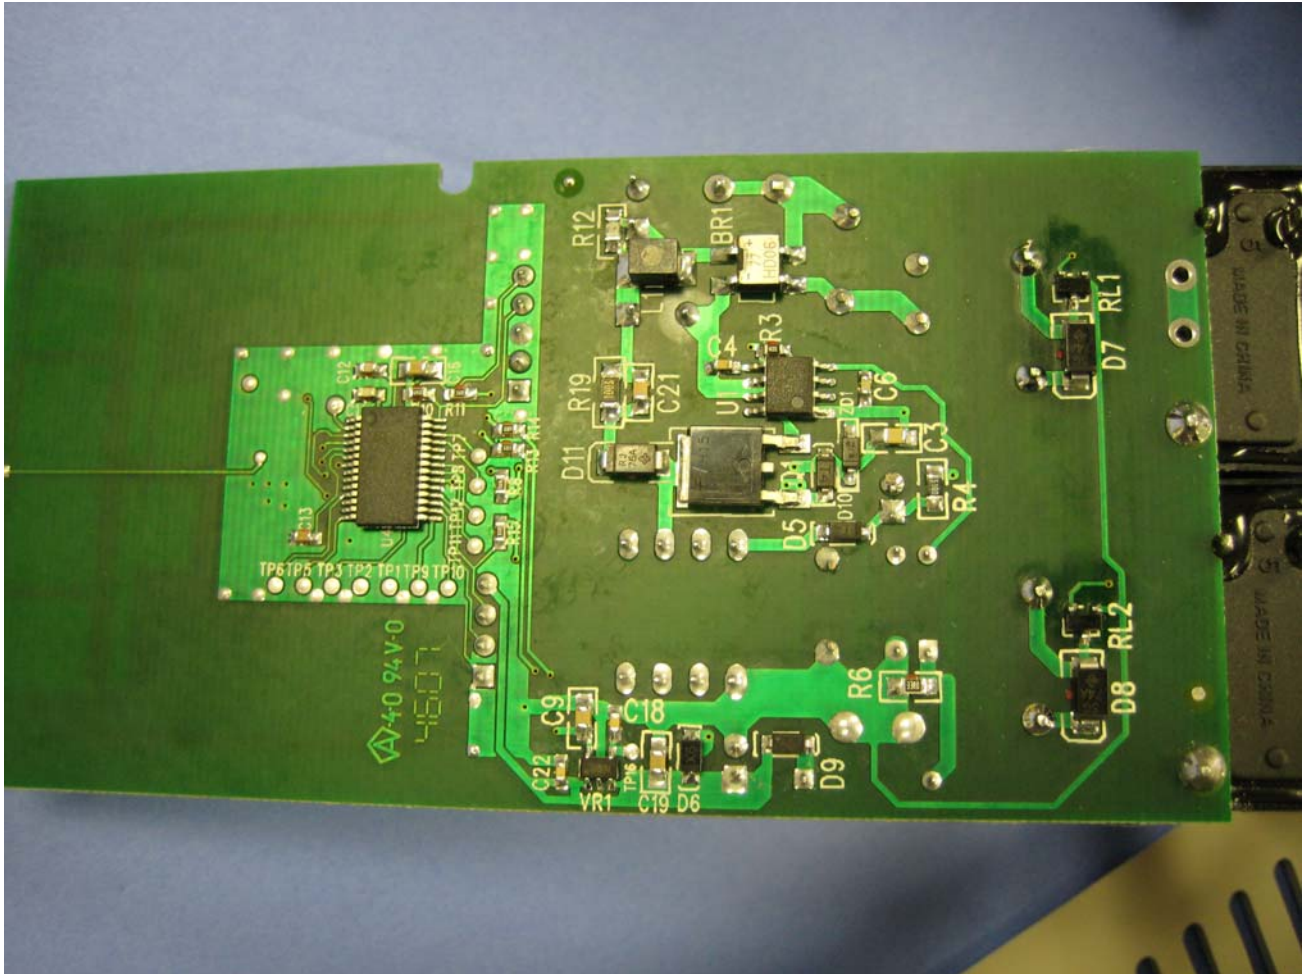

INTERNAL PHOTOS

COMPANY NAME:	EMBEDTEK-RFT, LLC
PRODUCT NAME:	Wireless Light Control System
MODEL NUMBER(S):	2WT-2RA-R6
FCC ID #:	V4D-ET915TRANSM1
IC #:	N/A

View 1 – Open for Inspection

View 2 – Open for Inspection

INTERNAL PHOTOS

COMPANY NAME:	EMBEDTEK-RFT, LLC
PRODUCT NAME:	Wireless Light Control System
MODEL NUMBER(S):	2WT-2RA-R6
FCC ID #:	V4D-ET915TRANSM1
IC #:	N/A

View of RF Section

INTERNAL PHOTOS

COMPANY NAME:	EMBEDTEK-RFT, LLC
PRODUCT NAME:	Wireless Light Control System
MODEL NUMBER(S):	2WT-2RA-R6
FCC ID #:	V4D-ET915TRANSM1
IC #:	N/A

View 1 - Close Up of RF Section

View 2 – Close Up of RF Section

INTERNAL PHOTOS

COMPANY NAME:	EMBEDTEK-RFT, LLC
PRODUCT NAME:	Wireless Light Control System
MODEL NUMBER(S):	2WT-2RA-R6
FCC ID #:	V4D-ET915TRANSM1
IC #:	N/A

View 1 - Close-Up of Back Side of Board

INTERNAL PHOTOS

COMPANY NAME:	EMBEDTEK-RFT, LLC
PRODUCT NAME:	Wireless Light Control System
MODEL NUMBER(S):	2WT-2RA-R6
FCC ID #:	V4D-ET915TRANSM1
IC #:	N/A

View 2 – Close-Up of Backside of Board