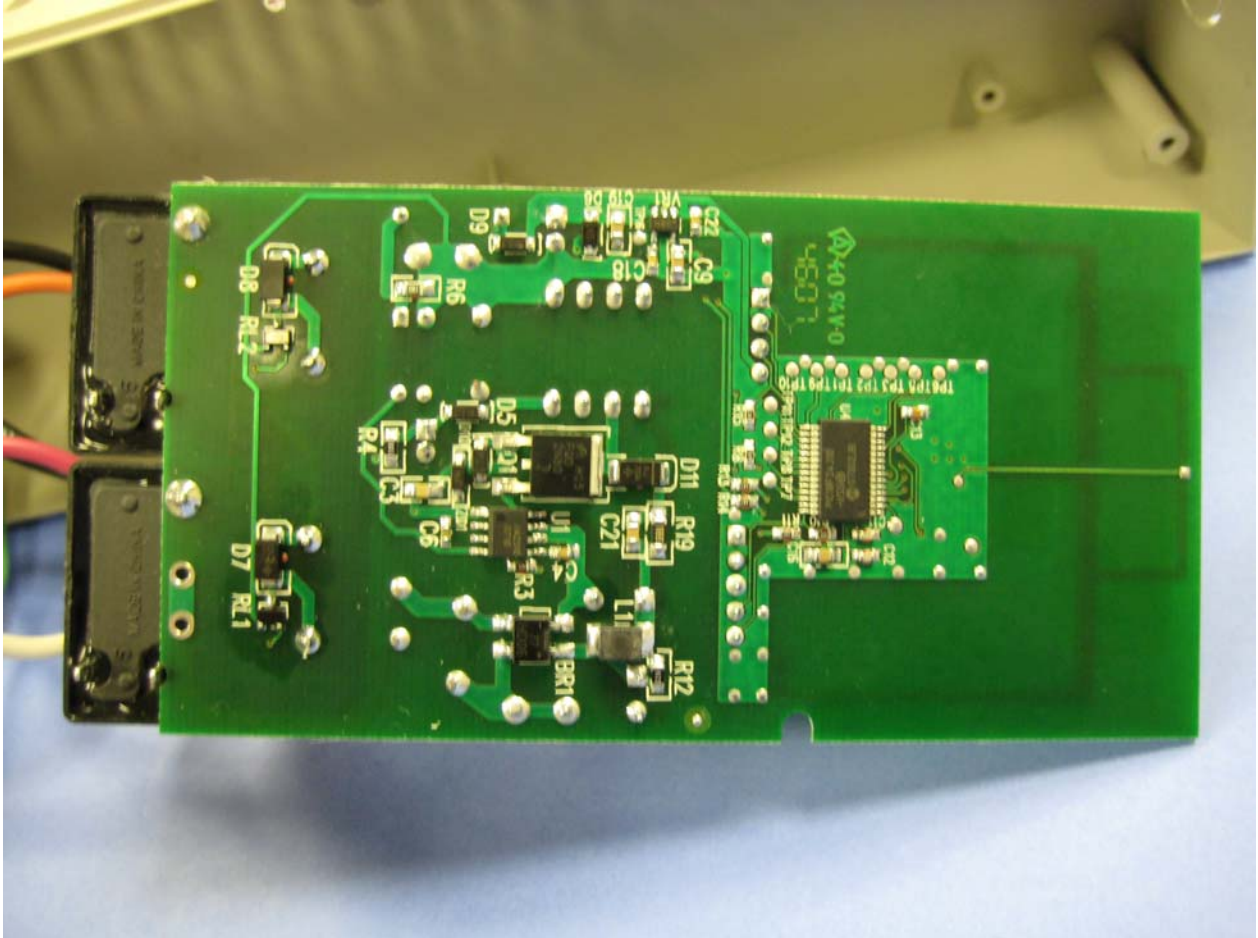

INTERNAL PHOTOS

COMPANY NAME:	EMBEDTEK-RFT, LLC
PRODUCT NAME:	Wireless Light Control System
MODEL NUMBER(S):	2WT-2RA-R6
FCC ID #:	V4D-ET915TRANSM1
IC #:	N/A

View 1 – Open for Inspection

View 2 – Open for Inspection

INTERNAL PHOTOS

COMPANY NAME:	EMBEDTEK-RFT, LLC
PRODUCT NAME:	Wireless Light Control System
MODEL NUMBER(S):	2WT-2RA-R6
FCC ID #:	V4D-ET915TRANSM1
IC #:	N/A

View of RF Section

INTERNAL PHOTOS

COMPANY NAME:	EMBEDTEK-RFT, LLC
PRODUCT NAME:	Wireless Light Control System
MODEL NUMBER(S):	2WT-2RA-R6
FCC ID #:	V4D-ET915TRANSM1
IC #:	N/A

View 1 - Close Up of RF Section

View 2 – Close Up of RF Section

INTERNAL PHOTOS

COMPANY NAME:	EMBEDTEK-RFT, LLC
PRODUCT NAME:	Wireless Light Control System
MODEL NUMBER(S):	2WT-2RA-R6
FCC ID #:	V4D-ET915TRANSM1
IC #:	N/A

View 1 - Close-Up of Back Side of Board

INTERNAL PHOTOS

COMPANY NAME:	EMBEDTEK-RFT, LLC
PRODUCT NAME:	Wireless Light Control System
MODEL NUMBER(S):	2WT-2RA-R6
FCC ID #:	V4D-ET915TRANSM1
IC #:	N/A

View 2 – Close-Up of Backside of Board