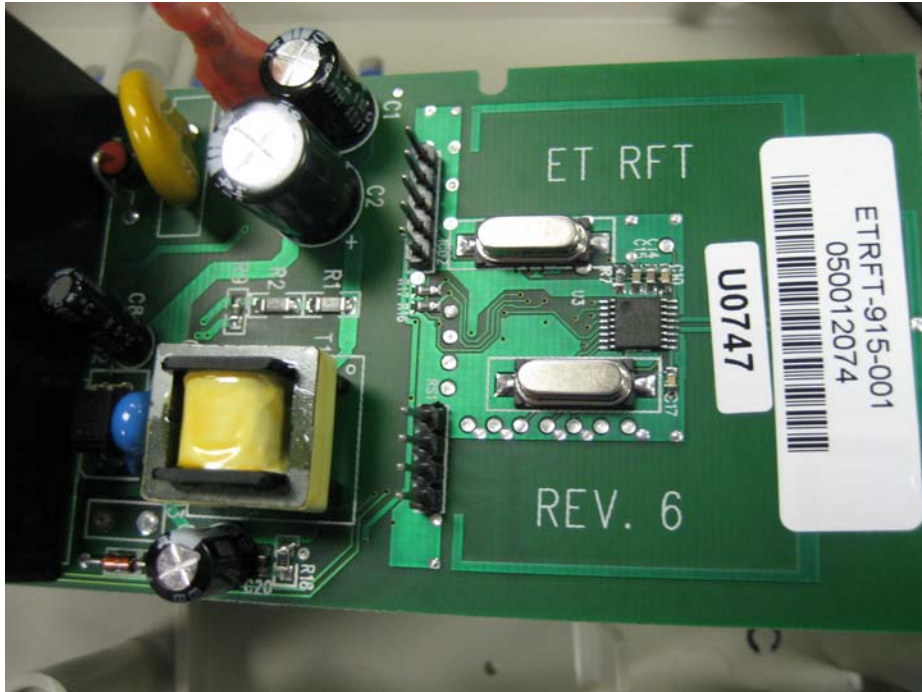

INTERNAL PHOTOS

COMPANY NAME:	EMBEDTEK-RFT, LLC
PRODUCT NAME:	Wireless Light Control System
MODEL NUMBER(S):	2WT-2RA-R6
FCC ID #:	V4D-ET915TRANSM1
IC #:	N/A

View 1 – Open for Inspection

View 2 – Open for Inspection

INTERNAL PHOTOS

COMPANY NAME:	EMBEDTEK-RFT, LLC
PRODUCT NAME:	Wireless Light Control System
MODEL NUMBER(S):	2WT-2RA-R6
FCC ID #:	V4D-ET915TRANSM1
IC #:	N/A

View of RF Section

INTERNAL PHOTOS

COMPANY NAME:	EMBEDTEK-RFT, LLC
PRODUCT NAME:	Wireless Light Control System
MODEL NUMBER(S):	2WT-2RA-R6
FCC ID #:	V4D-ET915TRANSM1
IC #:	N/A

View 1 - Close Up of RF Section

View 2 – Close Up of RF Section

INTERNAL PHOTOS

COMPANY NAME:	EMBEDTEK-RFT, LLC
PRODUCT NAME:	Wireless Light Control System
MODEL NUMBER(S):	2WT-2RA-R6
FCC ID #:	V4D-ET915TRANSM1
IC #:	N/A

View 1 - Close-Up of Back Side of Board

INTERNAL PHOTOS

COMPANY NAME:	EMBEDTEK-RFT, LLC
PRODUCT NAME:	Wireless Light Control System
MODEL NUMBER(S):	2WT-2RA-R6
FCC ID #:	V4D-ET915TRANSM1
IC #:	N/A

View 2 – Close-Up of Backside of Board