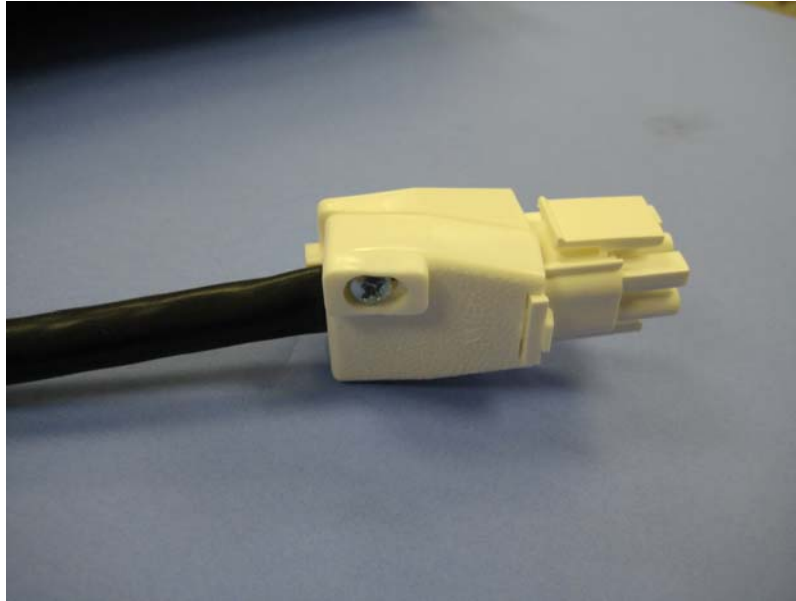

EXTERNAL PHOTOS

COMPANY NAME:	EMBEDTEK-RFT, LLC
PRODUCT NAME:	Wireless Light Control System
MODEL NUMBER(S):	2WT-2RA-R6
FCC ID #:	V4D-ET915TRANSM1
IC #:	N/A

Side View 1

Side View 2 – Close-up

EXTERNAL PHOTOS

COMPANY NAME:	EMBEDTEK-RFT, LLC
PRODUCT NAME:	Wireless Light Control System
MODEL NUMBER(S):	2WT-2RA-R6
FCC ID #:	V4D-ET915TRANSM1
IC #:	N/A

View 1 - Bottom of EUT

View 2 - Bottom of EUT

EXTERNAL PHOTOS

COMPANY NAME:	EMBEDTEK-RFT, LLC
PRODUCT NAME:	Wireless Light Control System
MODEL NUMBER(S):	2WT-2RA-R6
FCC ID #:	V4D-ET915TRANSM1
IC #:	N/A

Top of EUT

EXTERNAL PHOTOS

COMPANY NAME:	EMBEDTEK-RFT, LLC
PRODUCT NAME:	Wireless Light Control System
MODEL NUMBER(S):	2WT-2RA-R6
FCC ID #:	V4D-ET915TRANSM1
IC #:	N/A

Two Views of Tyco 6 Pin AMP Style Mate-N-Lock Connector