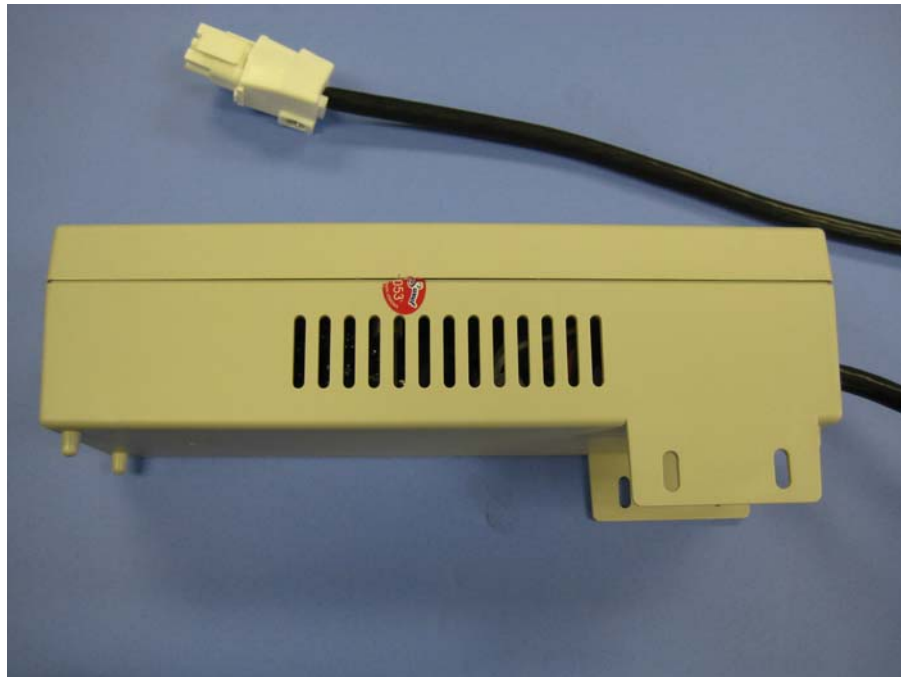

EXTERNAL PHOTOS

COMPANY NAME:	EMBEDTEK-RFT, LLC
PRODUCT NAME:	Wireless Light Control System
MODEL NUMBER(S):	2WT-2RA-R6
FCC ID #:	V4D-ET915TRANSM1
IC #:	N/A

Side View 1

Side View 2 – Close-up

EXTERNAL PHOTOS

COMPANY NAME:	EMBEDTEK-RFT, LLC
PRODUCT NAME:	Wireless Light Control System
MODEL NUMBER(S):	2WT-2RA-R6
FCC ID #:	V4D-ET915TRANSM1
IC #:	N/A

View 1 - Bottom of EUT

View 2 - Bottom of EUT

EXTERNAL PHOTOS

COMPANY NAME:	EMBEDTEK-RFT, LLC
PRODUCT NAME:	Wireless Light Control System
MODEL NUMBER(S):	2WT-2RA-R6
FCC ID #:	V4D-ET915TRANSM1
IC #:	N/A

Top of EUT

EXTERNAL PHOTOS

COMPANY NAME:	EMBEDTEK-RFT, LLC
PRODUCT NAME:	Wireless Light Control System
MODEL NUMBER(S):	2WT-2RA-R6
FCC ID #:	V4D-ET915TRANSM1
IC #:	N/A

Two Views of Tyco 6 Pin AMP Style Mate-N-Lock Connector

EXTERNAL PHOTOS

COMPANY NAME:	EMBEDTEK-RFT, LLC
PRODUCT NAME:	Wireless Light Control System
MODEL NUMBER(S):	2WT-2RA-R6
FCC ID #:	V4D-ET915TRANSM1
IC #:	N/A

View of Top of Unit, Showing FCC ID label

EXTERNAL PHOTOS