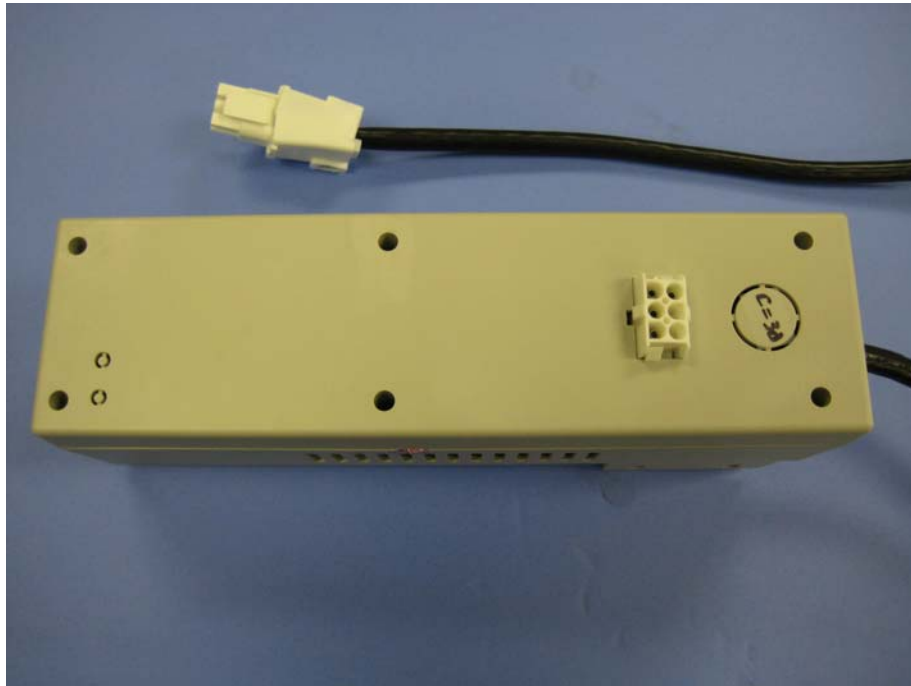

EXTERNAL PHOTOS

COMPANY NAME:	EMBEDTEK-RFT, LLC
PRODUCT NAME:	Wireless Light Control System
MODEL NUMBER(S):	2WT-2RA-R6
FCC ID #:	V4D-ET915TRANSM1
IC #:	N/A

Side View 1

Side View 2 – Close-up

EXTERNAL PHOTOS

COMPANY NAME:	EMBEDTEK-RFT, LLC
PRODUCT NAME:	Wireless Light Control System
MODEL NUMBER(S):	2WT-2RA-R6
FCC ID #:	V4D-ET915TRANSM1
IC #:	N/A

View 1 - Bottom of EUT

View 2 - Bottom of EUT

EXTERNAL PHOTOS

COMPANY NAME:	EMBEDTEK-RFT, LLC
PRODUCT NAME:	Wireless Light Control System
MODEL NUMBER(S):	2WT-2RA-R6
FCC ID #:	V4D-ET915TRANSM1
IC #:	N/A

Top of EUT

EXTERNAL PHOTOS

COMPANY NAME:	EMBEDTEK-RFT, LLC
PRODUCT NAME:	Wireless Light Control System
MODEL NUMBER(S):	2WT-2RA-R6
FCC ID #:	V4D-ET915TRANSM1
IC #:	N/A

Two Views of Tyco 6 Pin AMP Style Mate-N-Lock Connector

EXTERNAL PHOTOS

COMPANY NAME:	EMBEDTEK-RFT, LLC
PRODUCT NAME:	Wireless Light Control System
MODEL NUMBER(S):	2WT-2RA-R6
FCC ID #:	V4D-ET915TRANSM1
IC #:	N/A

View of Top of Unit, Showing FCC ID label

EXTERNAL PHOTOS