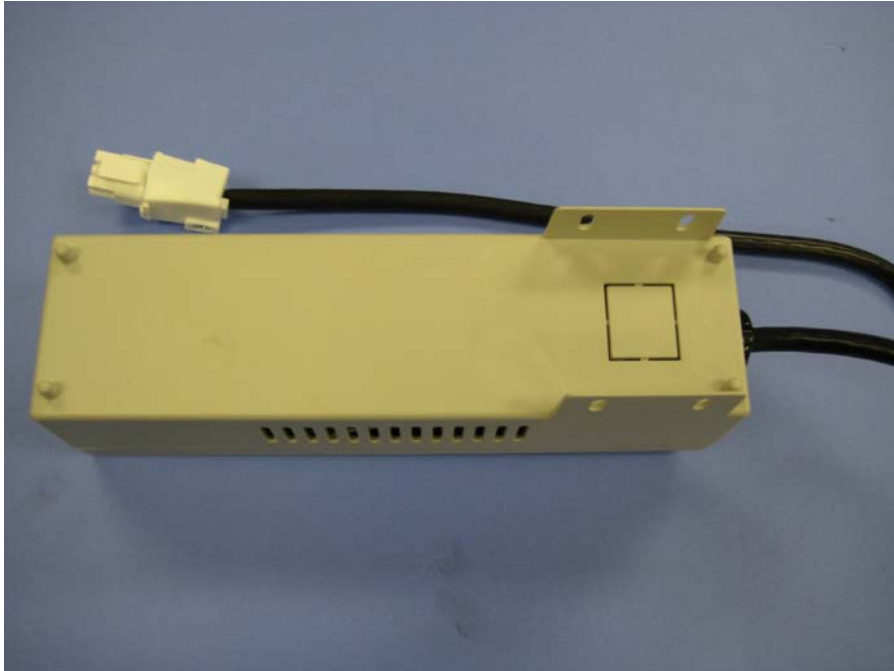

EXTERNAL PHOTOS

COMPANY NAME:	EMBEDTEK-RFT, LLC
PRODUCT NAME:	Wireless Light Control System
MODEL NUMBER(S):	2WT-2RA-R6
FCC ID #:	V4D-ET915TRANSM1
IC #:	N/A

Side View 1

Side View 2 – Close-up

EXTERNAL PHOTOS

COMPANY NAME:	EMBEDTEK-RFT, LLC
PRODUCT NAME:	Wireless Light Control System
MODEL NUMBER(S):	2WT-2RA-R6
FCC ID #:	V4D-ET915TRANSM1
IC #:	N/A

View 1 - Bottom of EUT

View 2 - Bottom of EUT

EXTERNAL PHOTOS

COMPANY NAME:	EMBEDTEK-RFT, LLC
PRODUCT NAME:	Wireless Light Control System
MODEL NUMBER(S):	2WT-2RA-R6
FCC ID #:	V4D-ET915TRANSM1
IC #:	N/A

Top of EUT

EXTERNAL PHOTOS

COMPANY NAME:	EMBEDTEK-RFT, LLC
PRODUCT NAME:	Wireless Light Control System
MODEL NUMBER(S):	2WT-2RA-R6
FCC ID #:	V4D-ET915TRANSM1
IC #:	N/A

Two Views of Tyco 6 Pin AMP Style Mate-N-Lock Connector

EXTERNAL PHOTOS

COMPANY NAME:	EMBEDTEK-RFT, LLC
PRODUCT NAME:	Wireless Light Control System
MODEL NUMBER(S):	2WT-2RA-R6
FCC ID #:	V4D-ET915TRANSM1
IC #:	N/A

View of Top of Unit, Showing FCC ID label

EXTERNAL PHOTOS