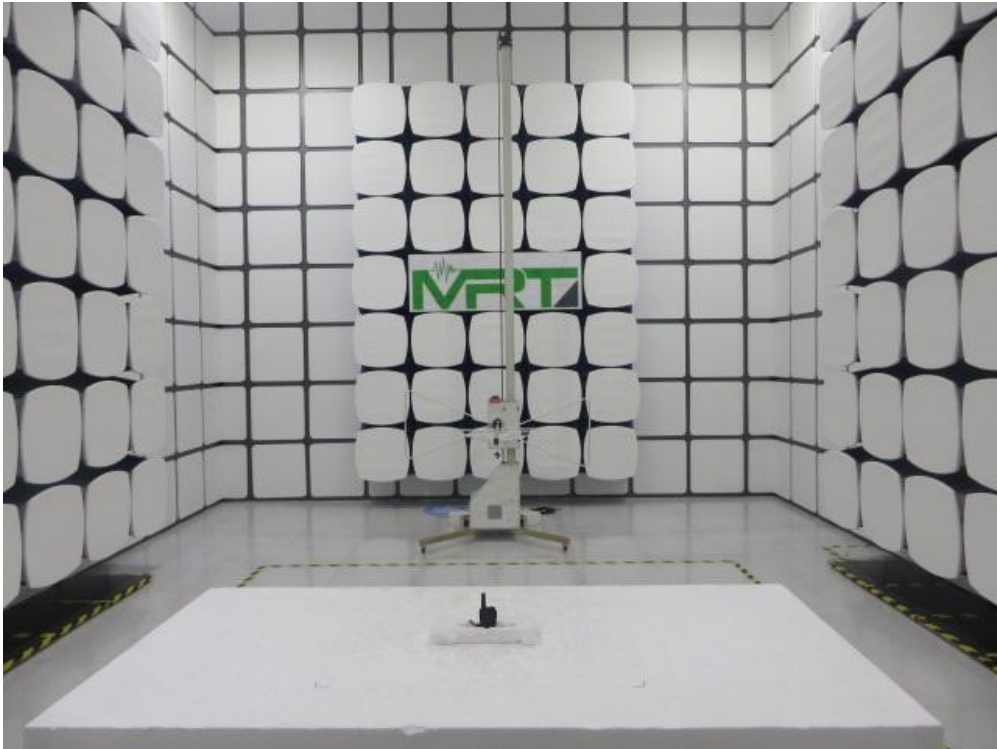

## FCC Part 95 Test Setup Photo

Description: Radiated disturbance Test Setup for 30MHz ~ 1GHz

Description: Radiated disturbance Test Setup for Above 1GHz

Description: ERP Test Setup for substitution antenna

Description: Frequency Stability Test Setup