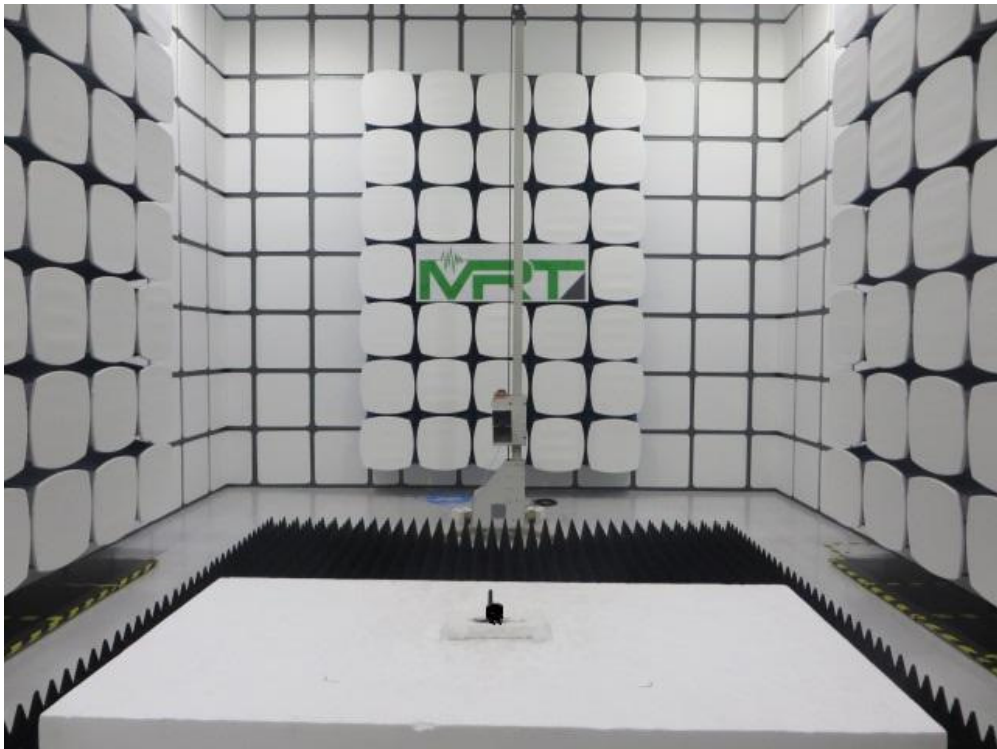

## FCC Part 95 Test Setup Photo

Description: Radiated disturbance Test Setup for 30MHz ~ 1GHz

Description: Radiated disturbance Test Setup for Above 1GHz

Description: ERP Test Setup for substitution antenna

Description: Frequency Stability Test Setup