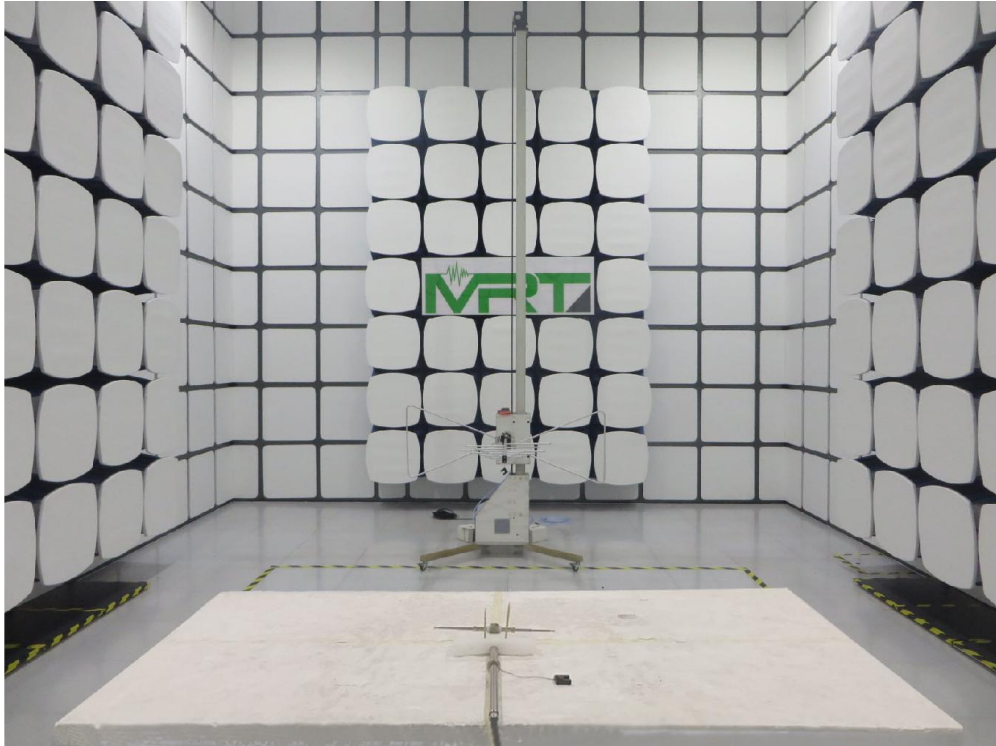

## FCC Part 95 Test Setup Photo

Description: Radiated disturbance Test Setup for 30MHz ~ 1GHz

Description: Radiated disturbance Test Setup for Above 1GHz

Description: ERP Test Setup for substitution antenna

Description: Frequency Stability Test Setup