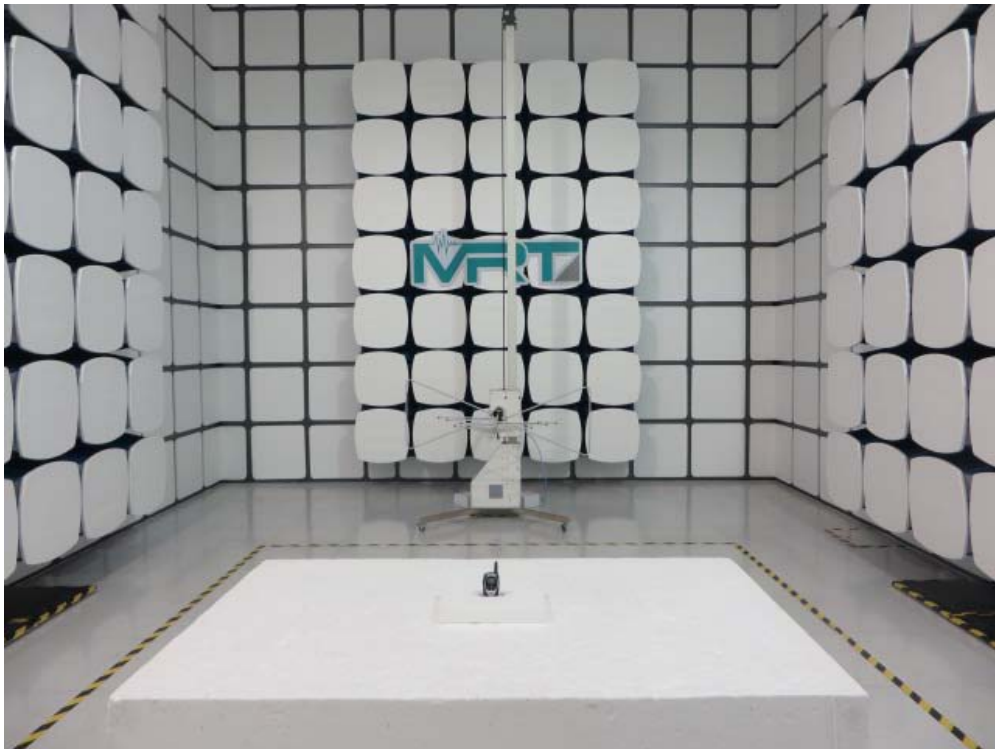

## RF Test Setup Photo

Description: Radiated Emission Test Setup for 9kHz ~ 30MHz

Description: Radiated Emission Test Setup for 30MHz ~ 1GHz

Description: Radiated Emission Test Setup for 1GHz ~ 18GHz