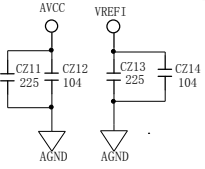

# BlueTooth

File name:	
Sheet name: CORE	
Drawing No:	Version: V1.0
Drawn By:	Date: 2013-12-30
Checked By:	Date:
Approved By:	Date:
Size: A3	Sheet: 1 of 1