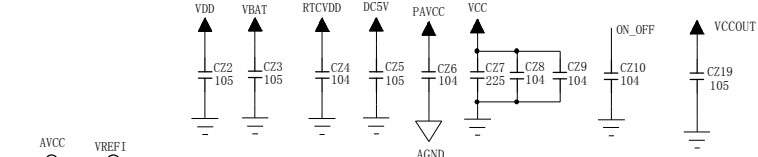

# BlueTooth

File name:	
Sheet name: CORE	
Drawing No:	Version: V1.0
Drawn By:	Date: 2013-12-30
Checked By:	Date:
Approved By:	Date:
Size: A3	Sheet: 1 of 1