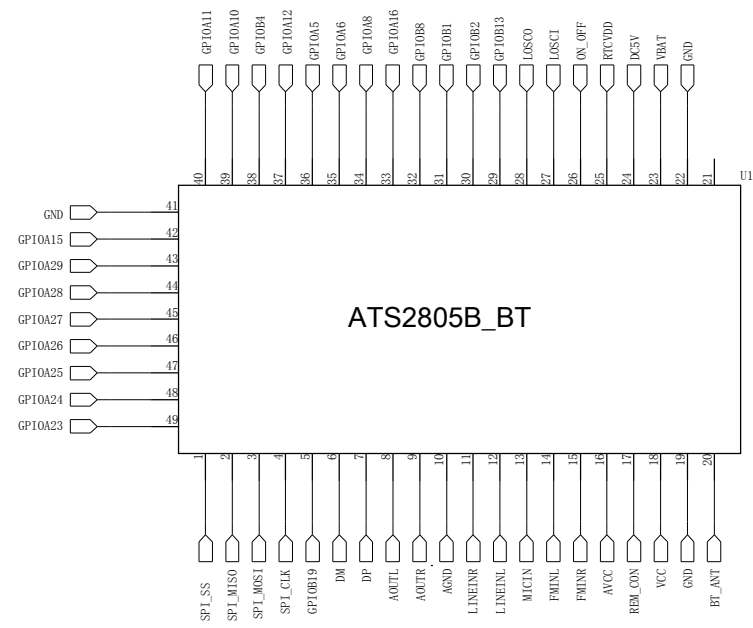

# BlueTooth

File name:	
Sheet name: CORE	
Drawing No:	Version: V1.0
Drawn By:	Date: 2013-12-30
Checked By:	Date:
Approved By:	Date:
Size: A3	Sheet: 1 of 1