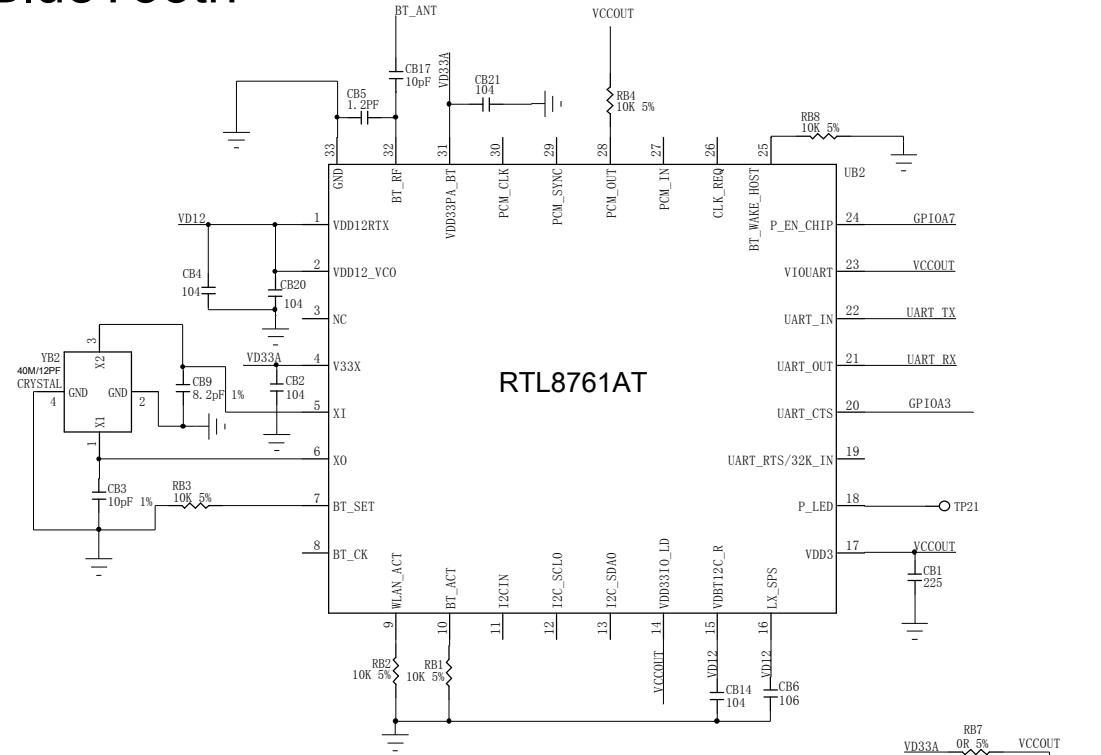

# BlueTooth

File name:	
Sheet name: CORE	
Drawing No:	Version: V1.0
Drawn By:	Date: 2013-12-30
Checked By:	Date:
Approved By:	Date:
Size: A3	Sheet: 1 of 1