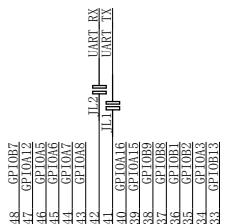

# BlueTooth

File name:	
Sheet name: CORE	
Drawing No:	Version: V1.0
Drawn By:	Date: 2013-12-30
Checked By:	Date:
Approved By:	Date:
Size: A3	Sheet: 1 of 1