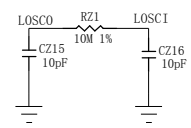

# BlueTooth

File name:	
Sheet name: CORE	
Drawing No:	Version: V1.0
Drawn By:	Date: 2013-12-30
Checked By:	Date:
Approved By:	Date:
Size: A3	Sheet: 1 of 1