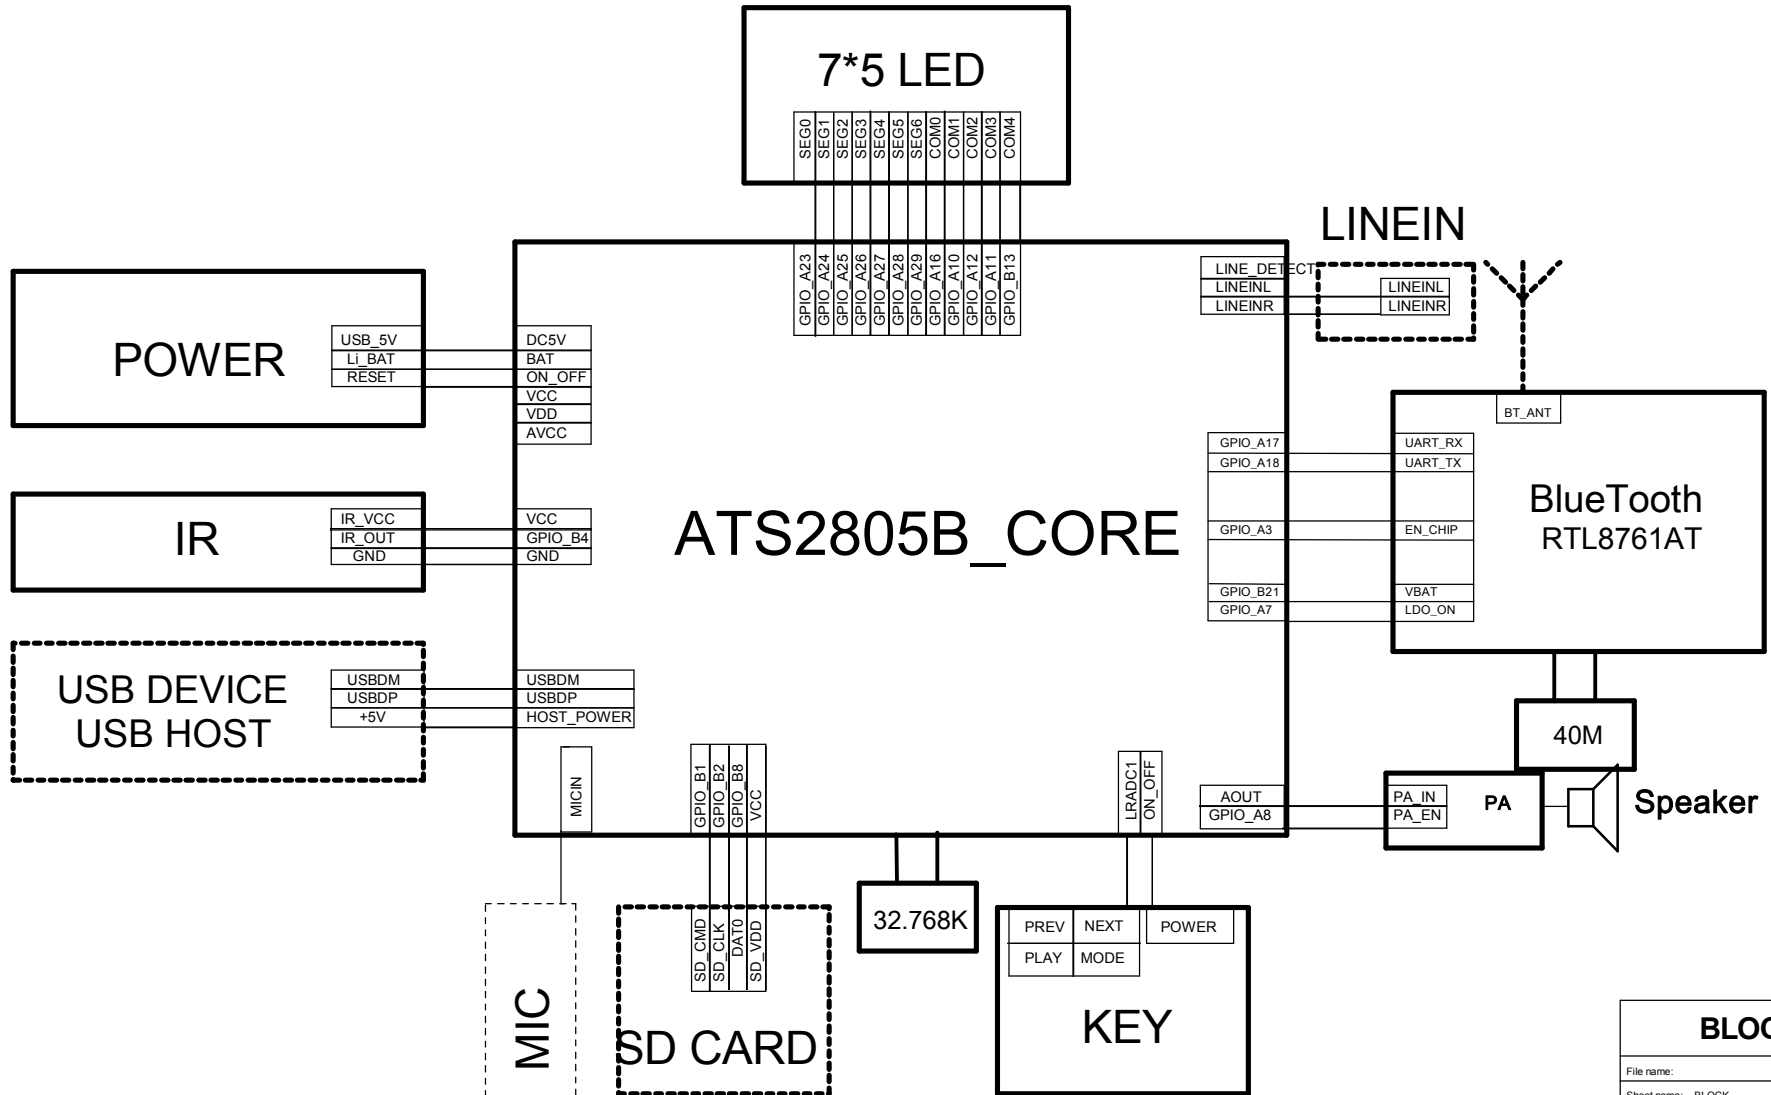

Block Diagram

BLOCK	
File name:	
Sheet name: BLOCK	
Drawing No:	Version: V1.0
Drawn By: FANG JIA QUN	Date: 2012-12-24
Checked By:	Date:
Approved By:	Date:
Size: A3	Sheet: 1 of 1