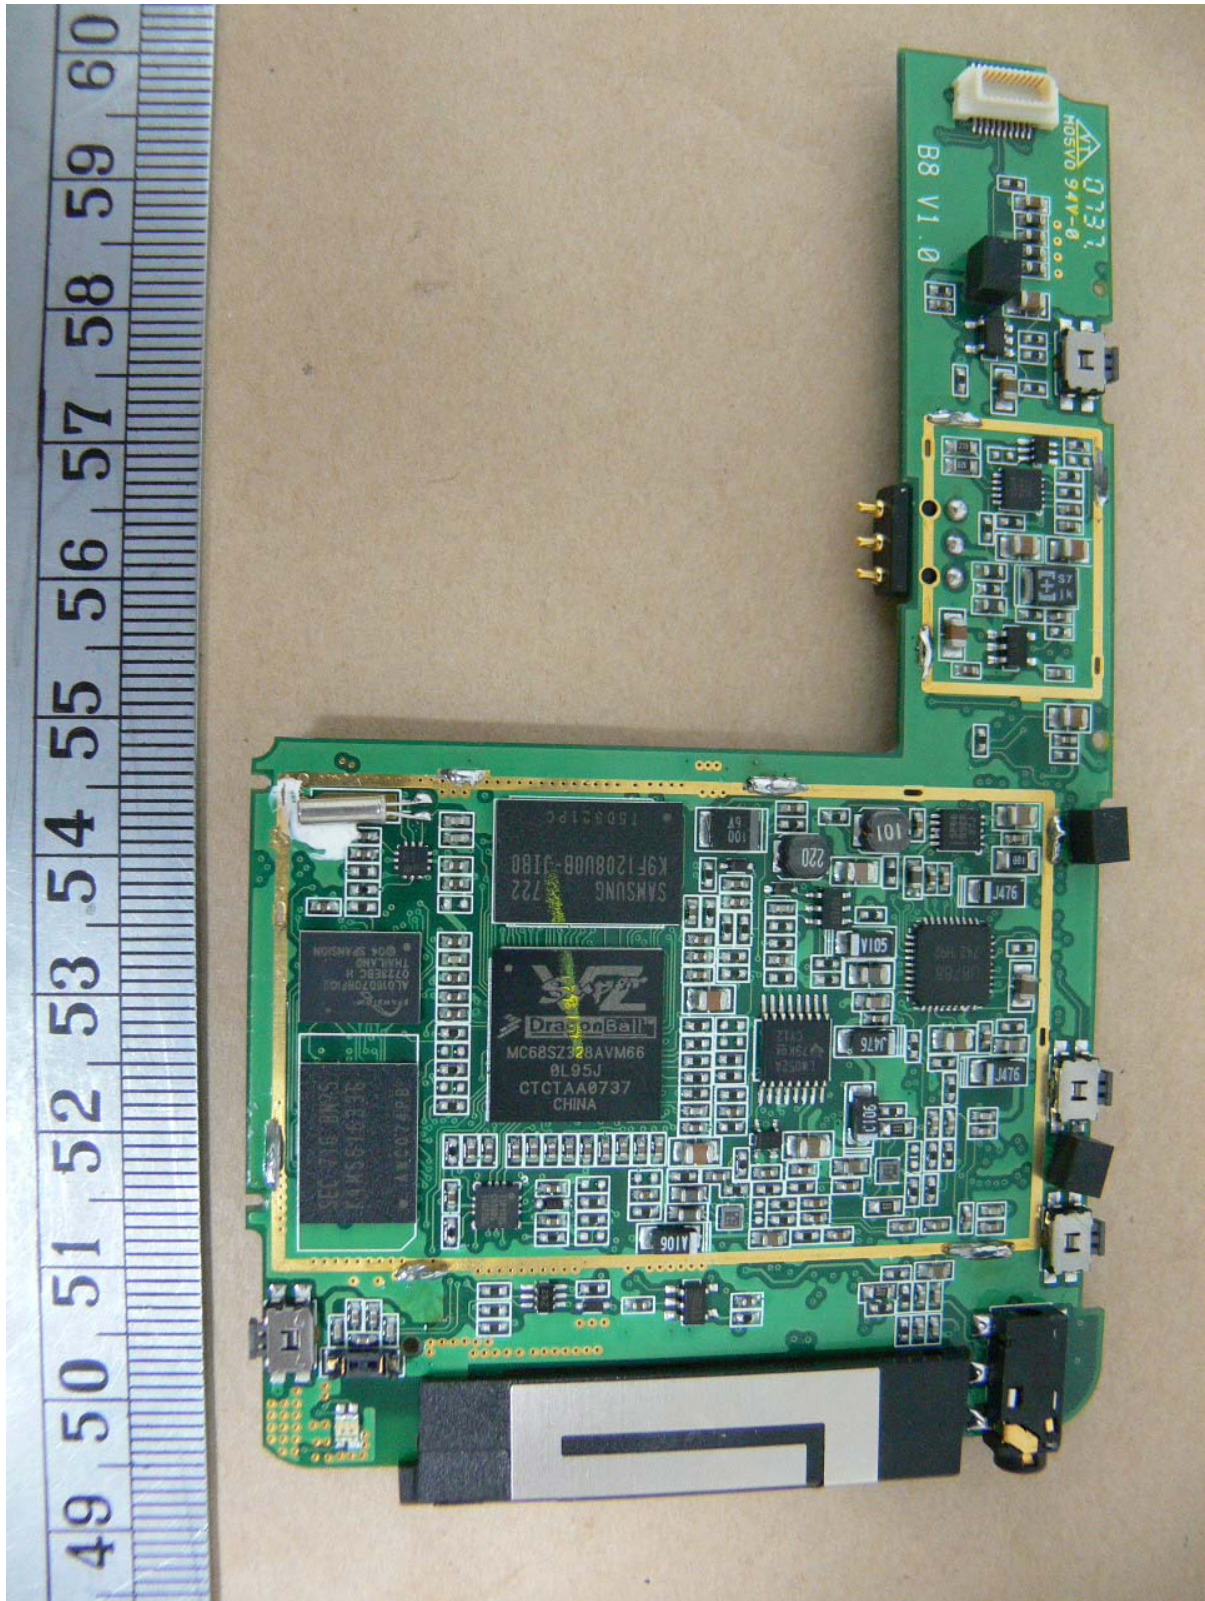

Report Number: W6M20802-8869
FCC ID: V3H-B8

Intenal Photos

Taiwan ETS Product Service Co., Ltd.

Report Number: W6M20802-8869

FCC ID: V3H-B8

Taiwan ETS Product Service Co., Ltd.

Report Number: W6M20802-8869
FCC ID: V3H-B8

Taiwan ETS Product Service Co., Ltd.

Report Number: W6M20802-8869

FCC ID: V3H-B8

Taiwan ETS Product Service Co., Ltd.

Report Number: W6M20802-8869

FCC ID: V3H-B8

Report Number: W6M20802-8869
FCC ID: V3H-B8

Taiwan ETS Product Service Co., Ltd.