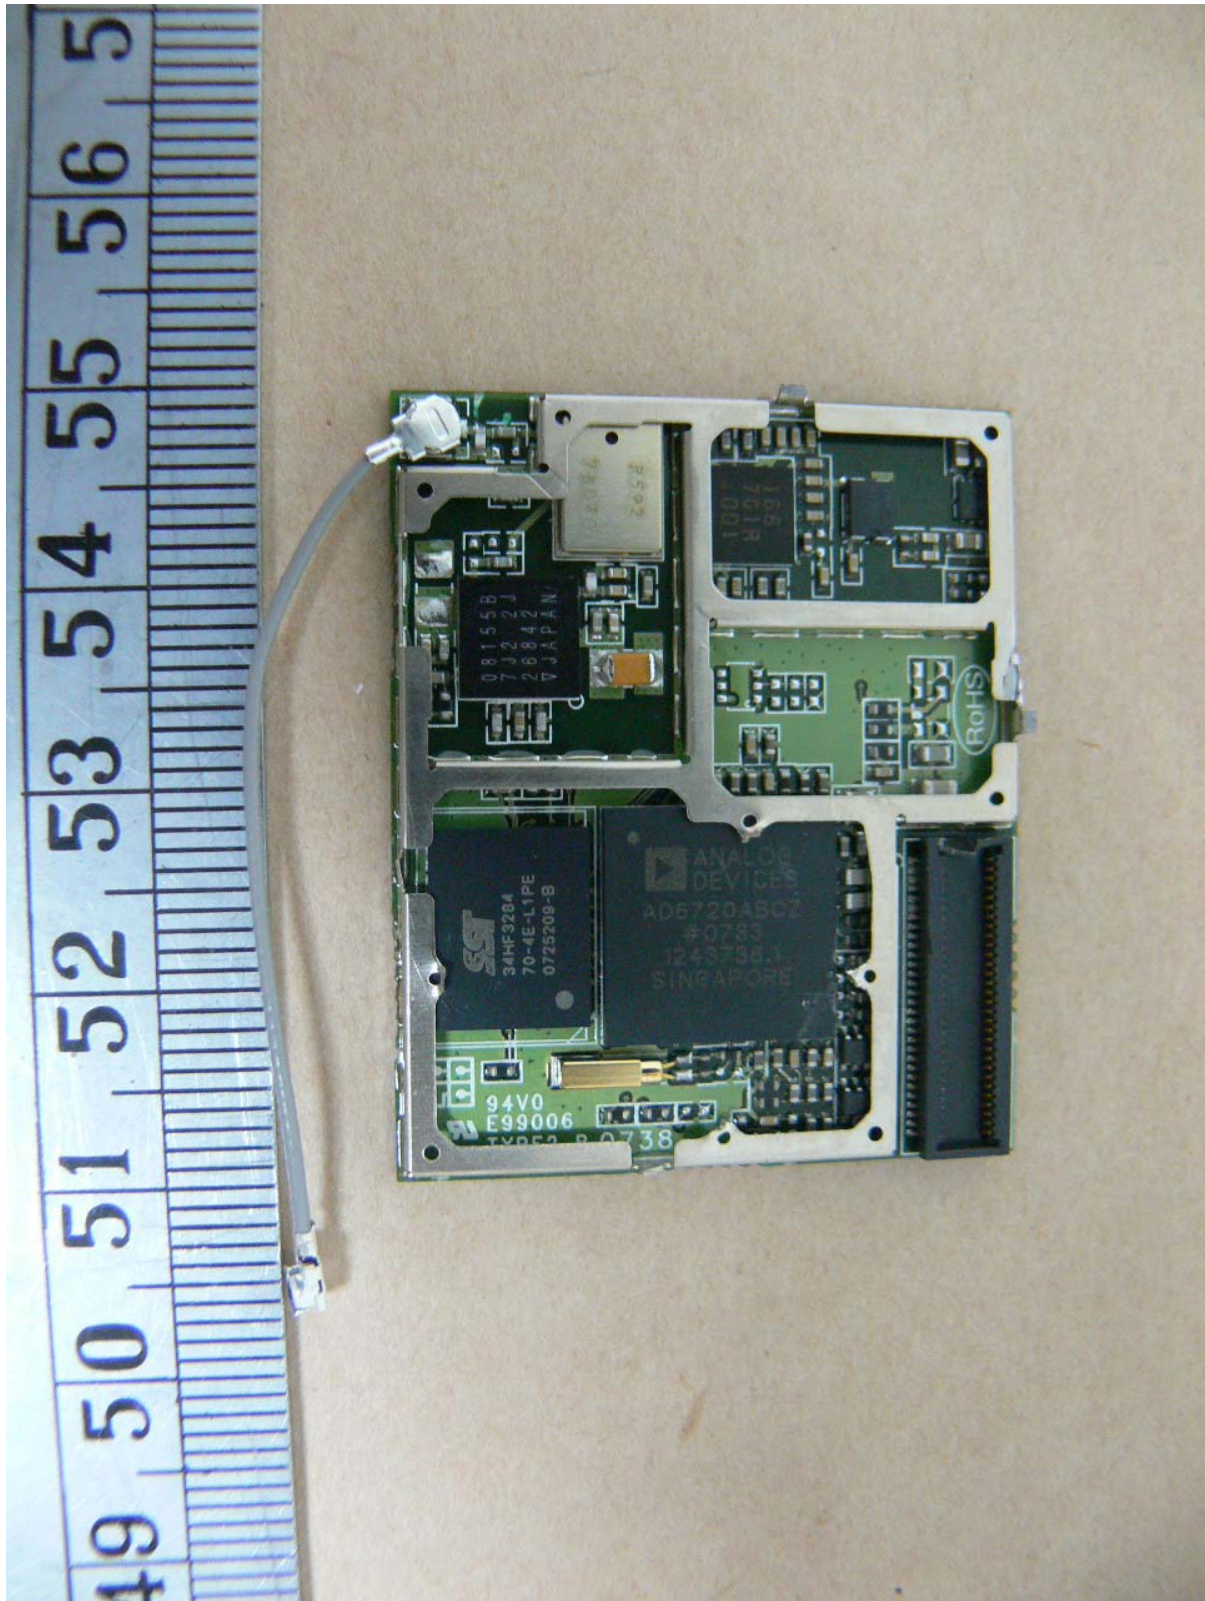

Report Number: W6M20802-8869
FCC ID: V3H-B8

Intenal Photos

Taiwan ETS Product Service Co., Ltd.

Report Number: W6M20802-8869

FCC ID: V3H-B8

Taiwan ETS Product Service Co., Ltd.

Report Number: W6M20802-8869
FCC ID: V3H-B8

Taiwan ETS Product Service Co., Ltd.

Report Number: W6M20802-8869

FCC ID: V3H-B8

Taiwan ETS Product Service Co., Ltd.

Report Number: W6M20802-8869
FCC ID: V3H-B8

Taiwan ETS Product Service Co., Ltd.

Report Number: W6M20802-8869
FCC ID: V3H-B8