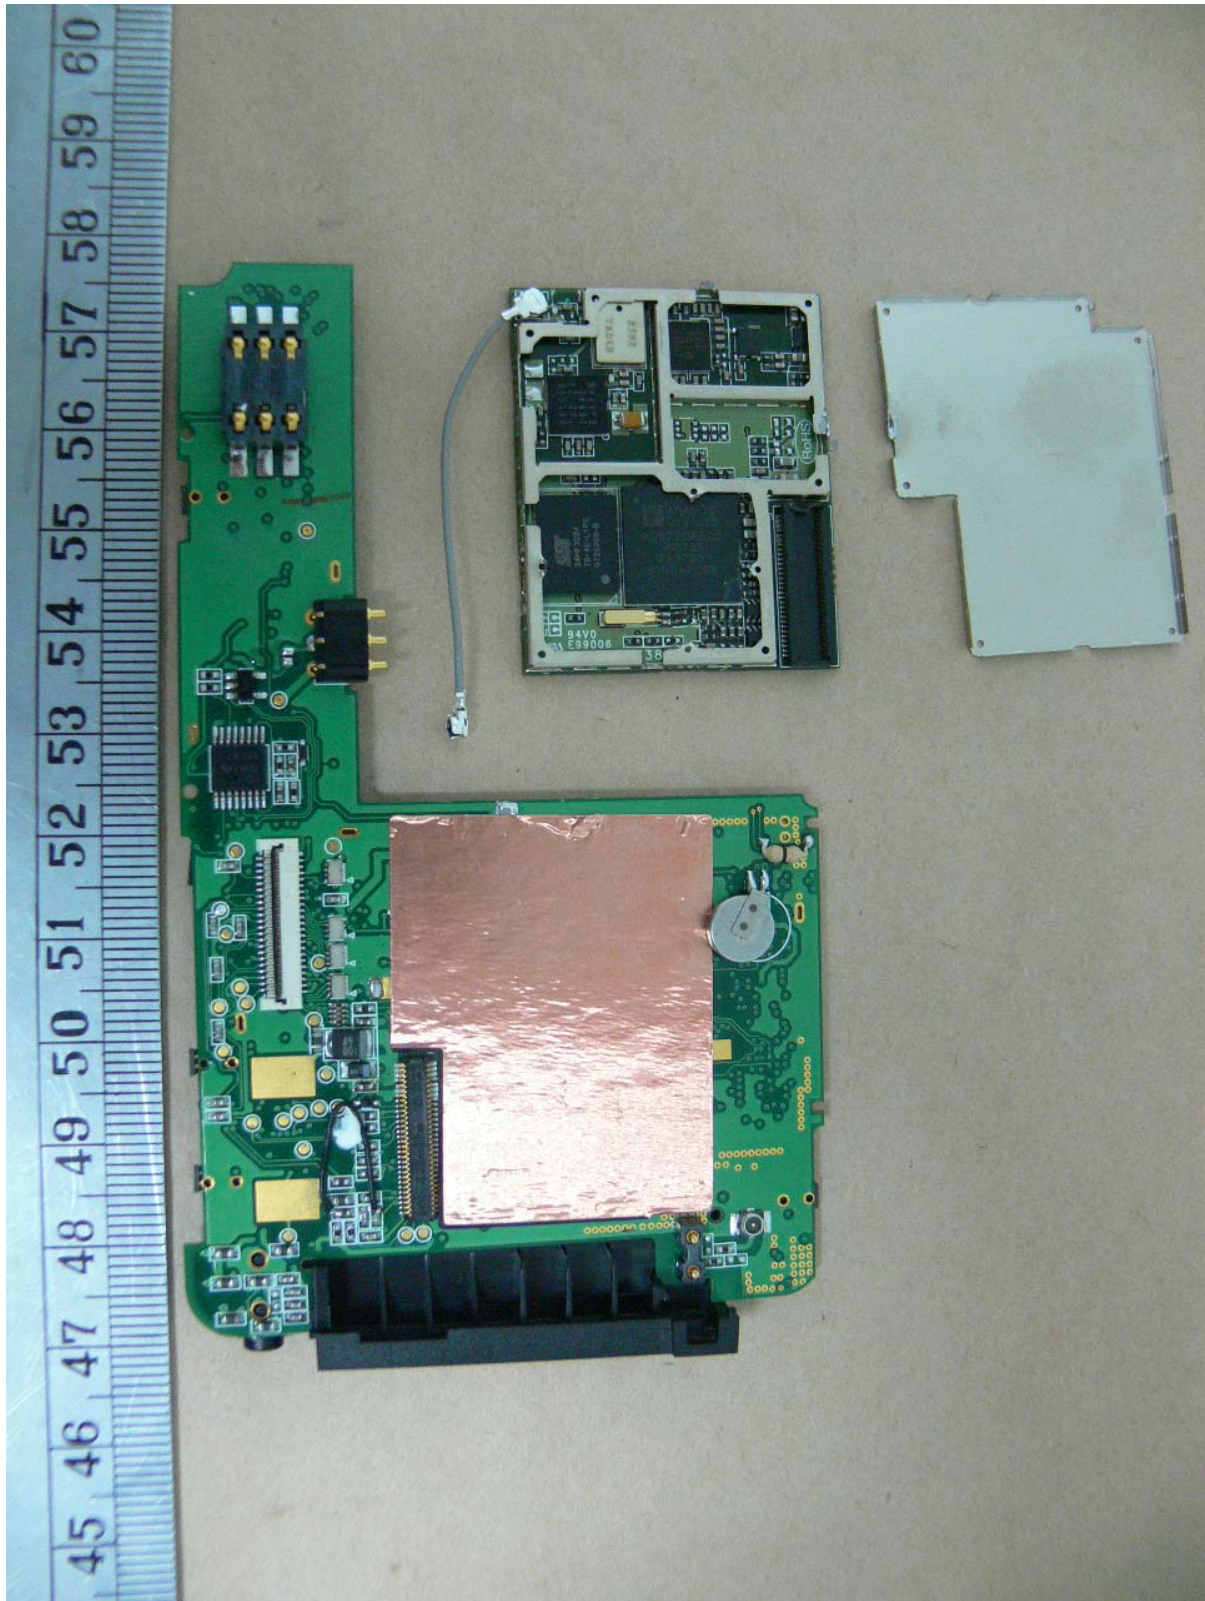

Report Number: W6M20802-8869
FCC ID: V3H-B8

Intenal Photos

Taiwan ETS Product Service Co., Ltd.

Report Number: W6M20802-8869

FCC ID: V3H-B8

Taiwan ETS Product Service Co., Ltd.

Report Number: W6M20802-8869
FCC ID: V3H-B8

Taiwan ETS Product Service Co., Ltd.

Report Number: W6M20802-8869

FCC ID: V3H-B8

Taiwan ETS Product Service Co., Ltd.

Report Number: W6M20802-8869
FCC ID: V3H-B8

Taiwan ETS Product Service Co., Ltd.

Report Number: W6M20802-8869
FCC ID: V3H-B8