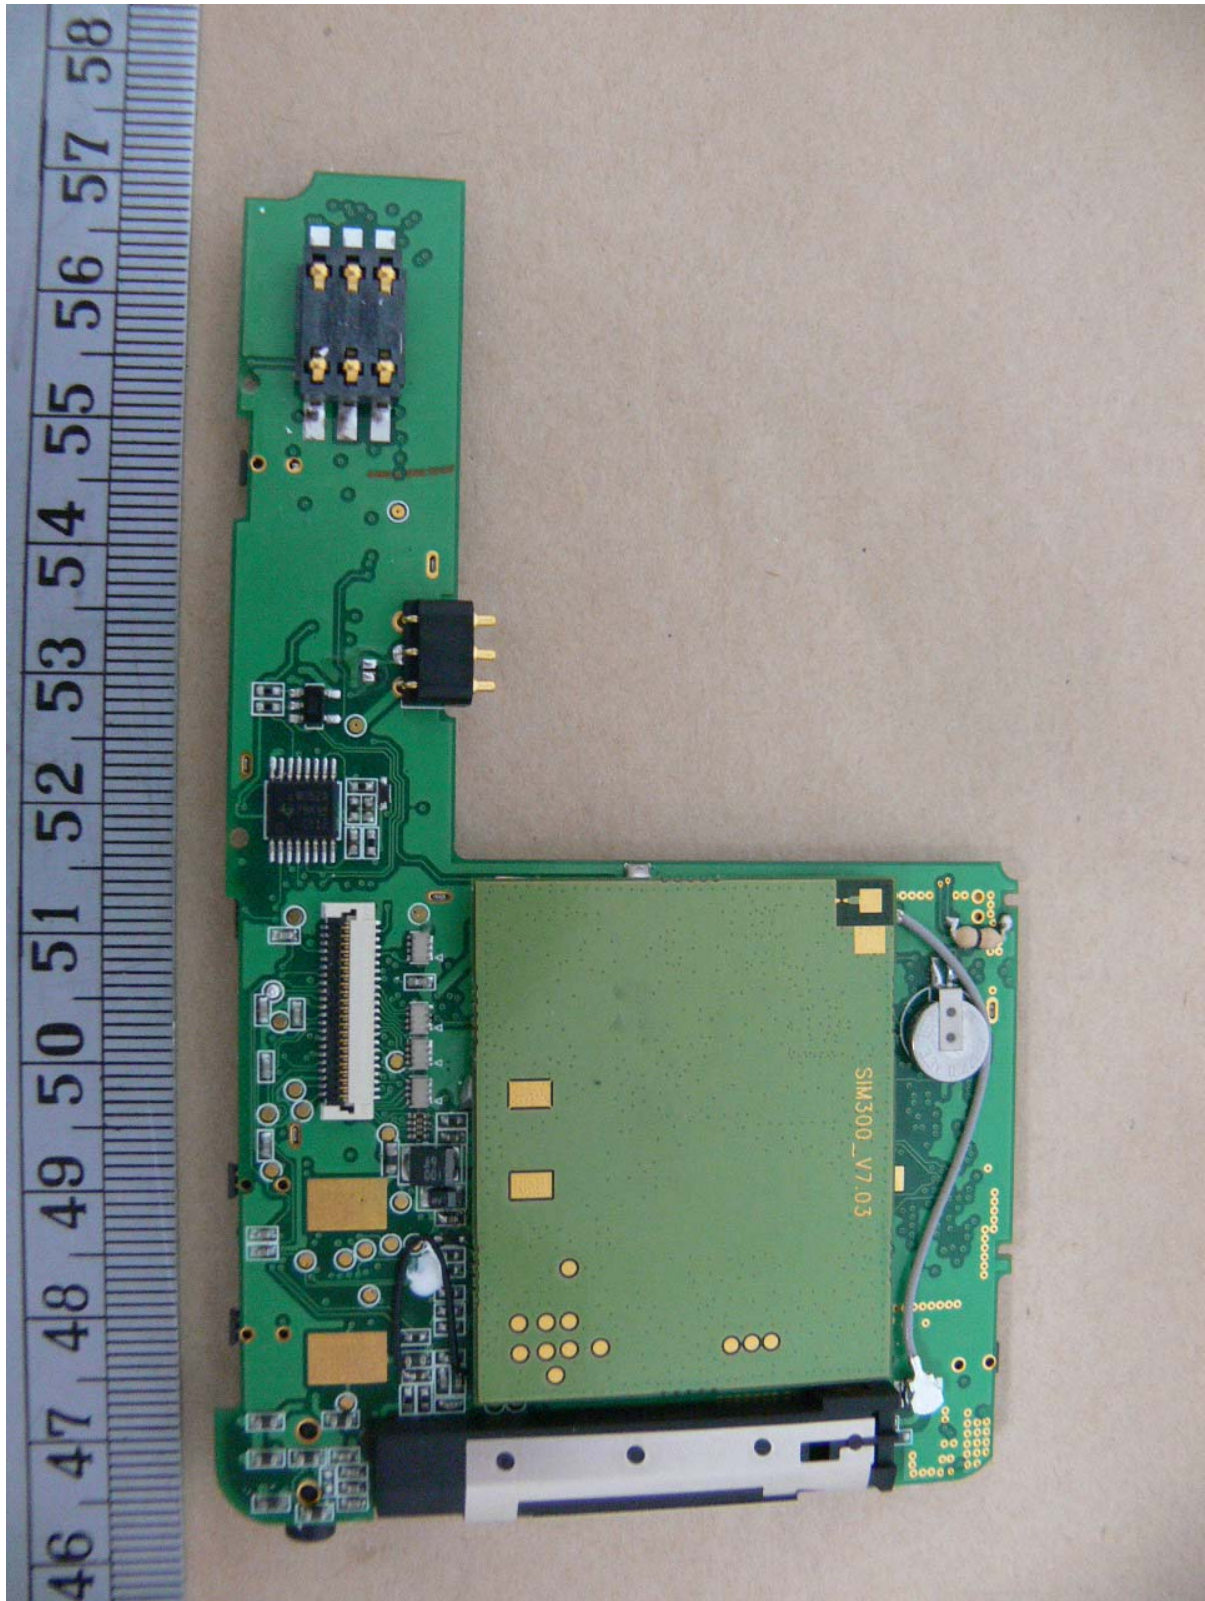

Report Number: W6M20802-8869
FCC ID: V3H-B8

Intenal Photos

Taiwan ETS Product Service Co., Ltd.

Report Number: W6M20802-8869

FCC ID: V3H-B8

Taiwan ETS Product Service Co., Ltd.

Report Number: W6M20802-8869
FCC ID: V3H-B8

Taiwan ETS Product Service Co., Ltd.

Report Number: W6M20802-8869

FCC ID: V3H-B8

Taiwan ETS Product Service Co., Ltd.

Report Number: W6M20802-8869
FCC ID: V3H-B8

Taiwan ETS Product Service Co., Ltd.

Report Number: W6M20802-8869
FCC ID: V3H-B8