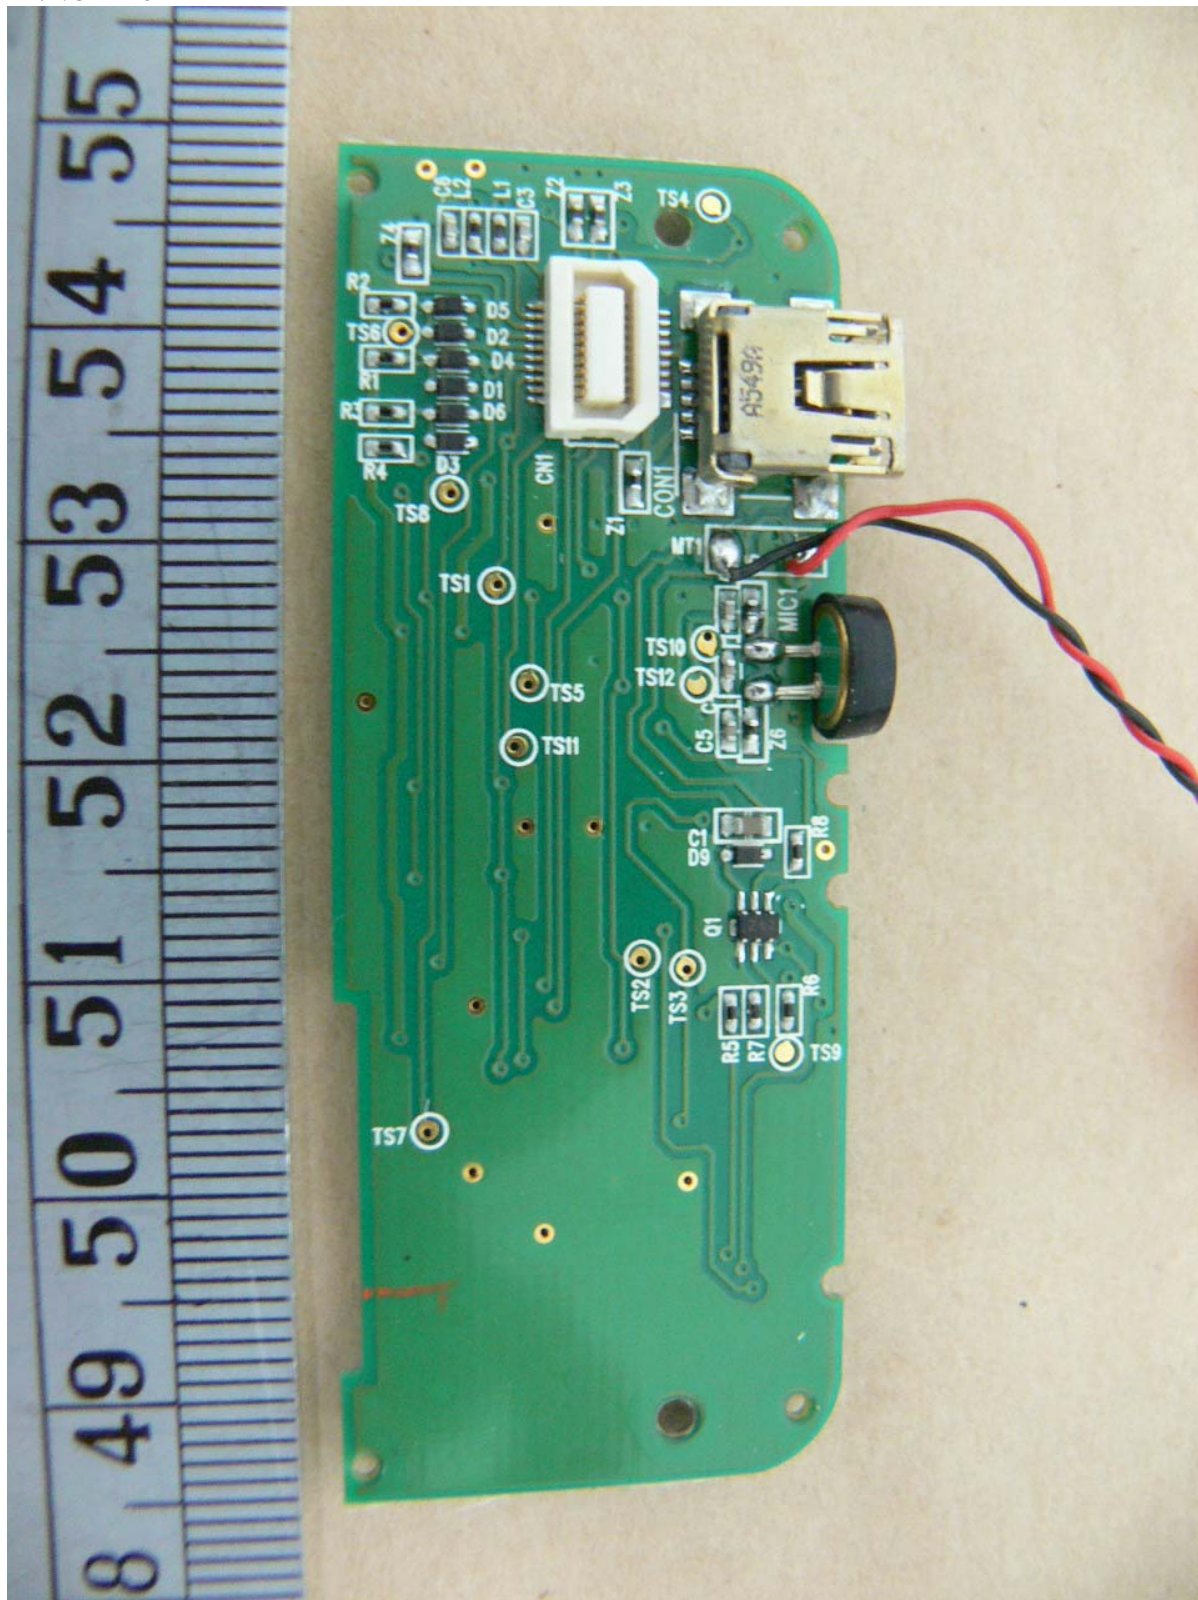

Report Number: W6M20802-8869
FCC ID: V3H-B8