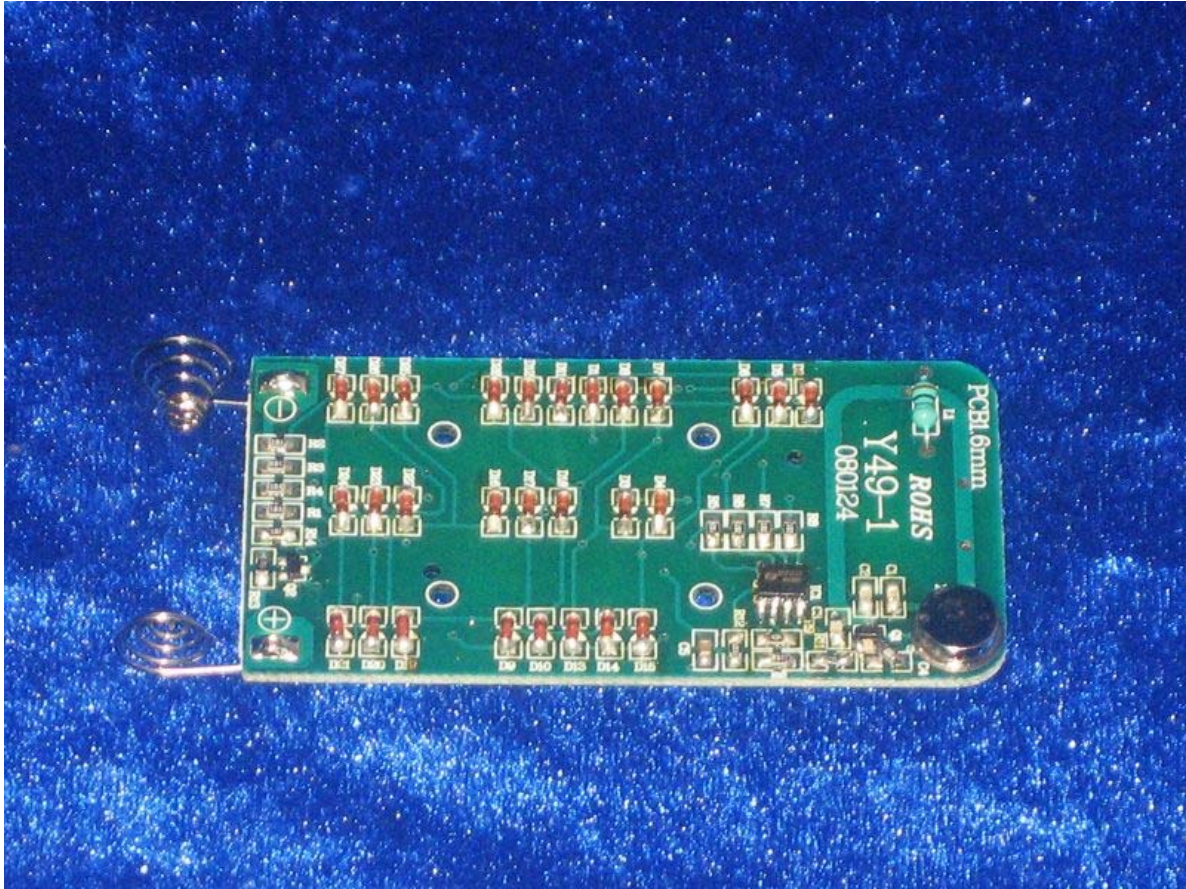

Inside View (Tx)

The report refers only to the sample tested and does not apply to the bulk.

This report is issued in confidence to the client and it will be strictly treated as such by the Shenzhen Timeway Technology Consulting Co., Ltd. It may not be reproduced in its entirety or in part and it may not be used for advertising. The client to whom the report is issued may, however, show or send it, or a certified copy thereof prepared by the Shenzhen Timeway Technology Consulting Co., Ltd. to his customer, supplier or other persons directly concerned. Shenzhen Timeway Technology Consulting Co., Ltd. will not, without the consent of the client, enter into any discussion of correspondence with any third party concerning the contents of the report.

In the event of the improper use of the report, the Shenzhen Timeway Technology Consulting Co., Ltd. reserves the rights to withdraw it and to adopt any other remedies which may be appropriate.