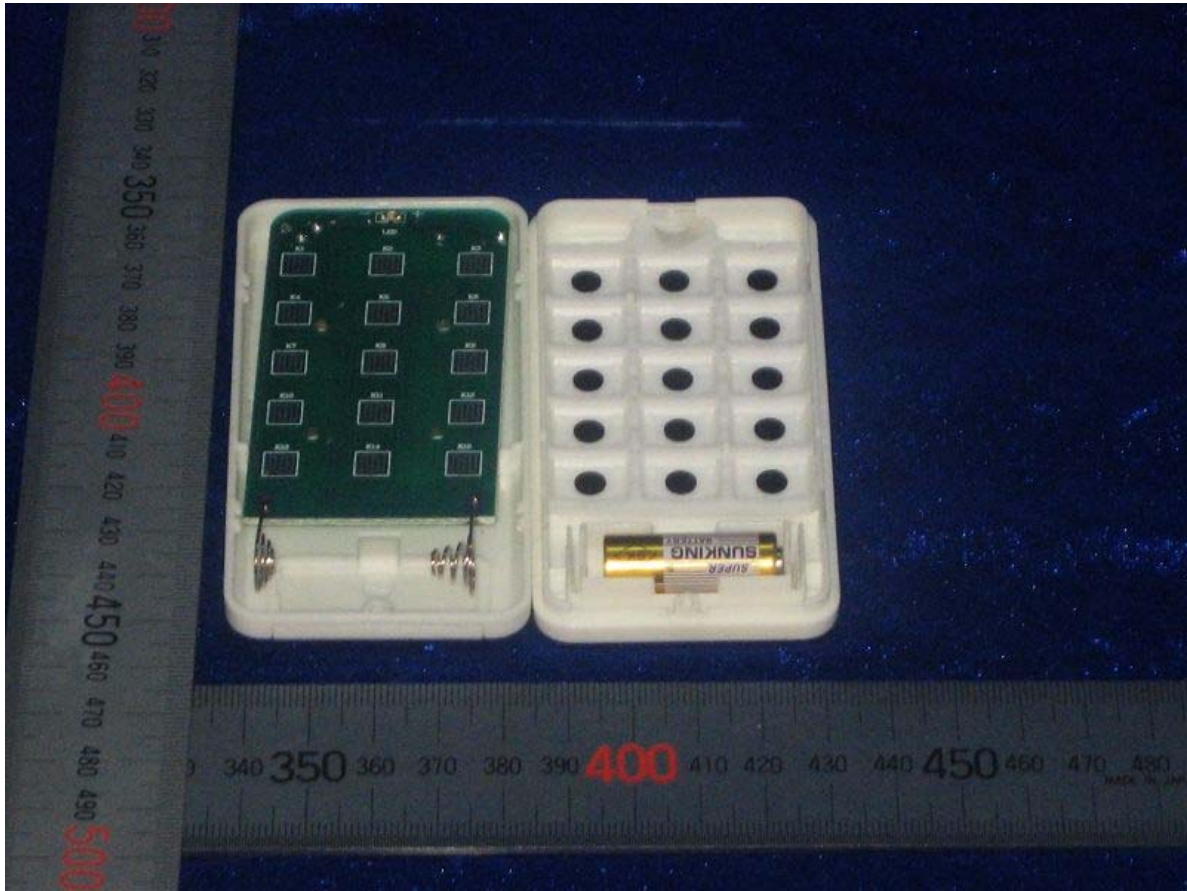

Inside View (Tx)

The report refers only to the sample tested and does not apply to the bulk.

This report is issued in confidence to the client and it will be strictly treated as such by the Shenzhen Timeway Technology Consulting Co., Ltd. It may not be reproduced in its entirety or in part and it may not be used for advertising. The client to whom the report is issued may, however, show or send it, or a certified copy thereof prepared by the Shenzhen Timeway Technology Consulting Co., Ltd. to his customer, supplier or other persons directly concerned. Shenzhen Timeway Technology Consulting Co., Ltd. will not, without the consent of the client, enter into any discussion of correspondence with any third party concerning the contents of the report.

In the event of the improper use of the report, the Shenzhen Timeway Technology Consulting Co., Ltd. reserves the rights to withdraw it and to adopt any other remedies which may be appropriate.