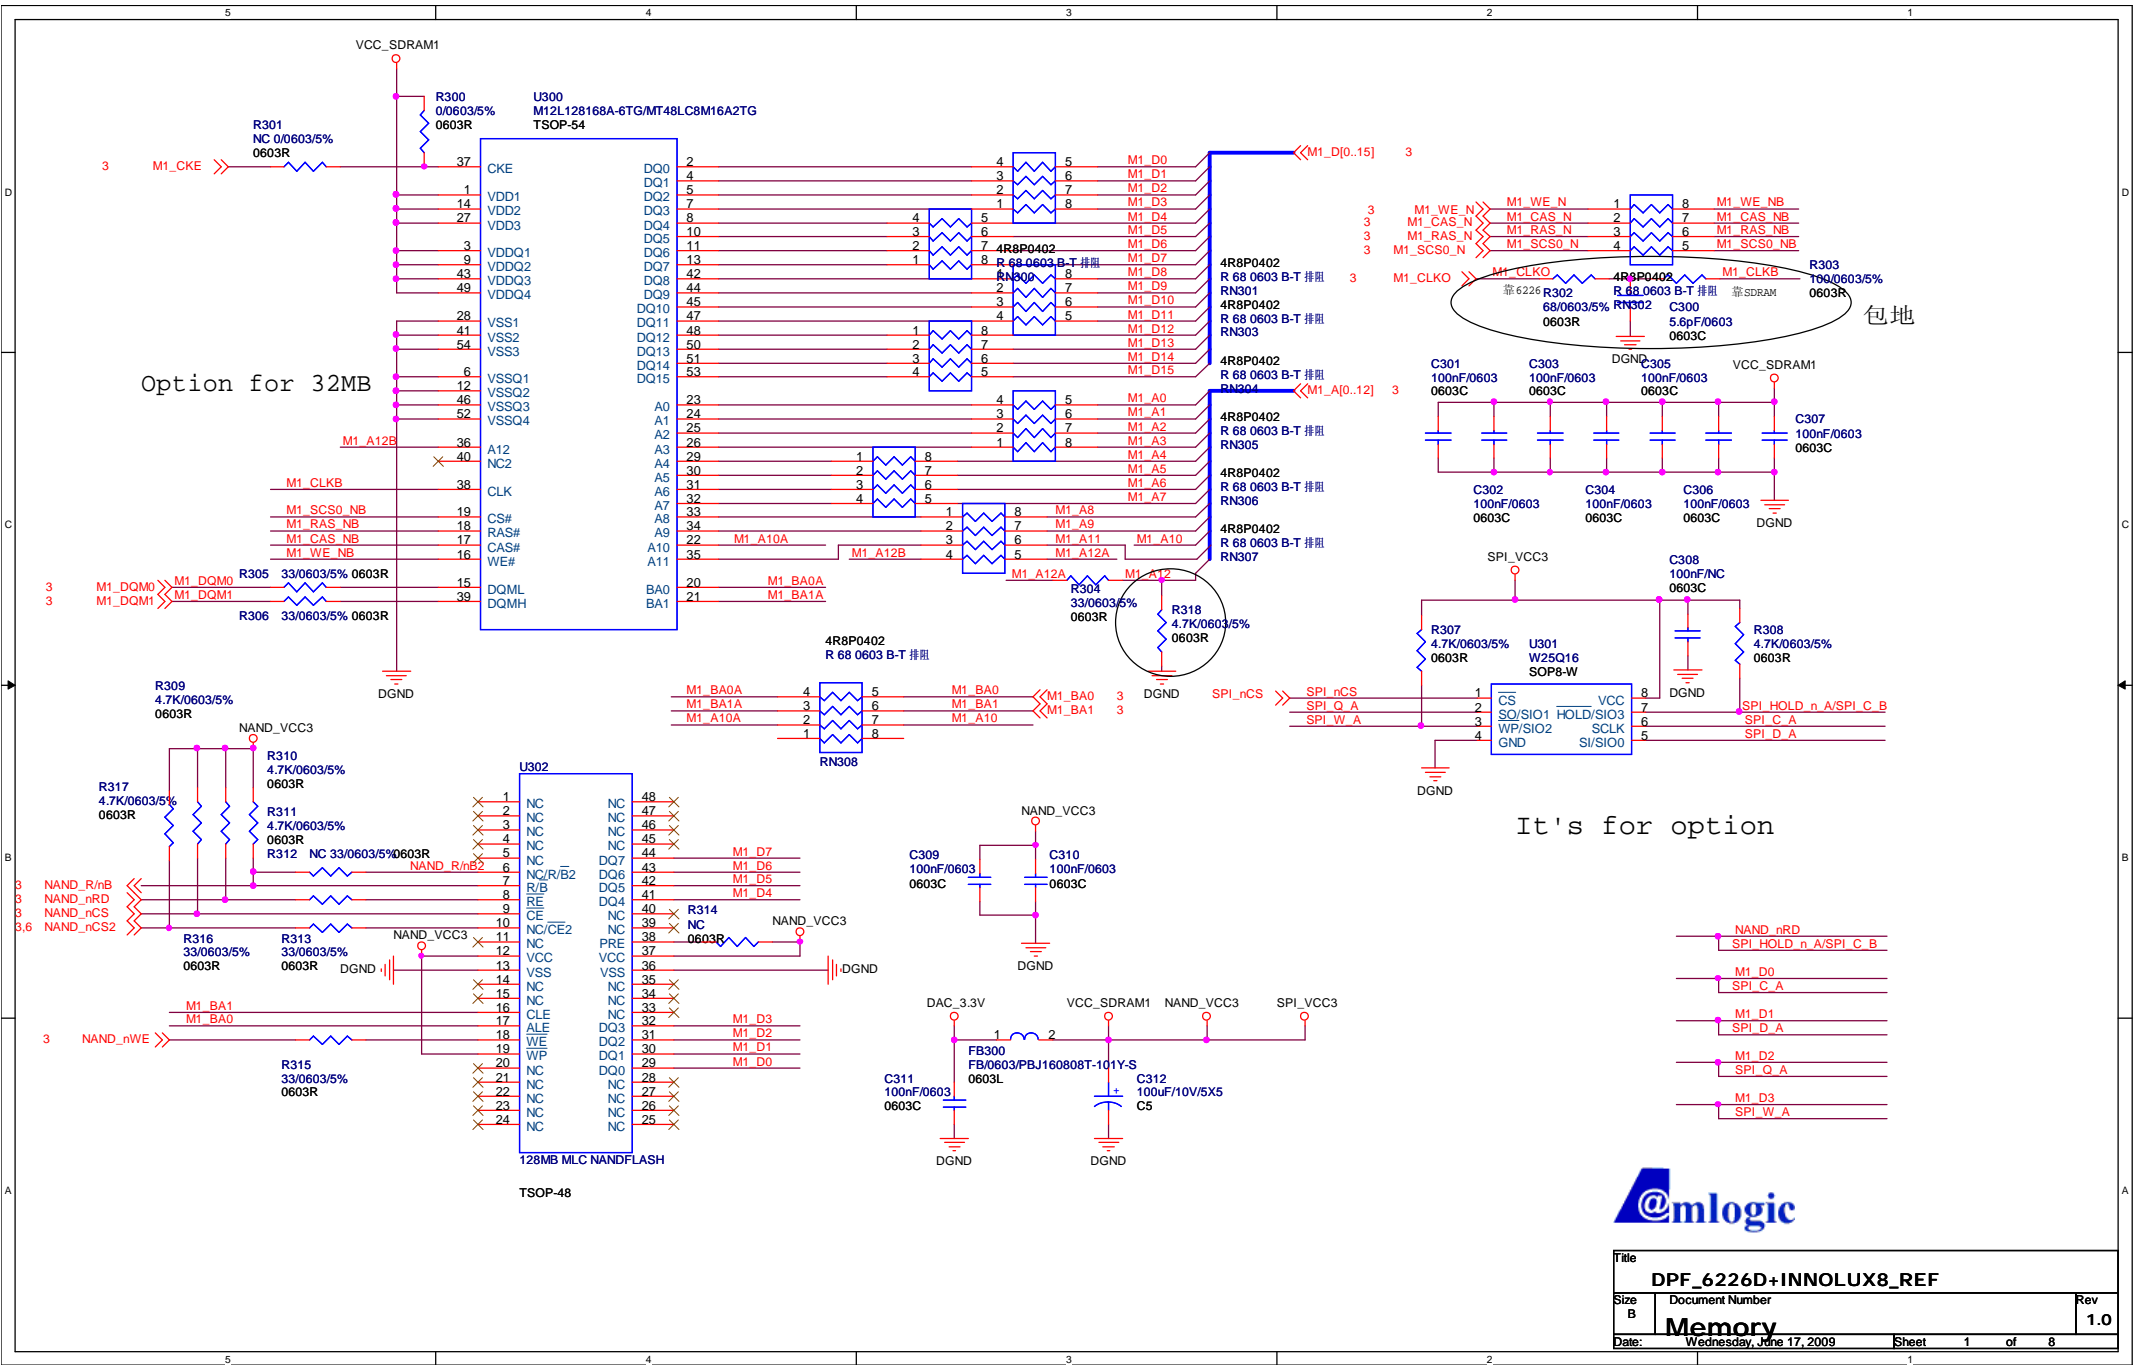

Title		
DPF_6226D+ INNOLUX8_REF		
Size	Document Number	Rev
A	USB	1.0
Date:	Wednesday, June 17, 2009	Sheet 1 of 8

Title		
DPF_6226D+INNOLUX8_REF		
Size	Document Number	Rev
B	4in1/CF/WIFI	1.0
Date:	Wednesday, June 17, 2009	Sheet 1 of 8

Title DPF_6226D+INNOLUX8_REF		
Size A	Document Number Audio	Rev 1.0
Date: Wednesday, June 17, 2009	Sheet 1	of 8

AML6226D

File	DPF_6226D-INNOLUX8_REF
Size	Document Number
C	Decoder
Date	2009.06.17
Sheet	1 of 8
Rev	1.0