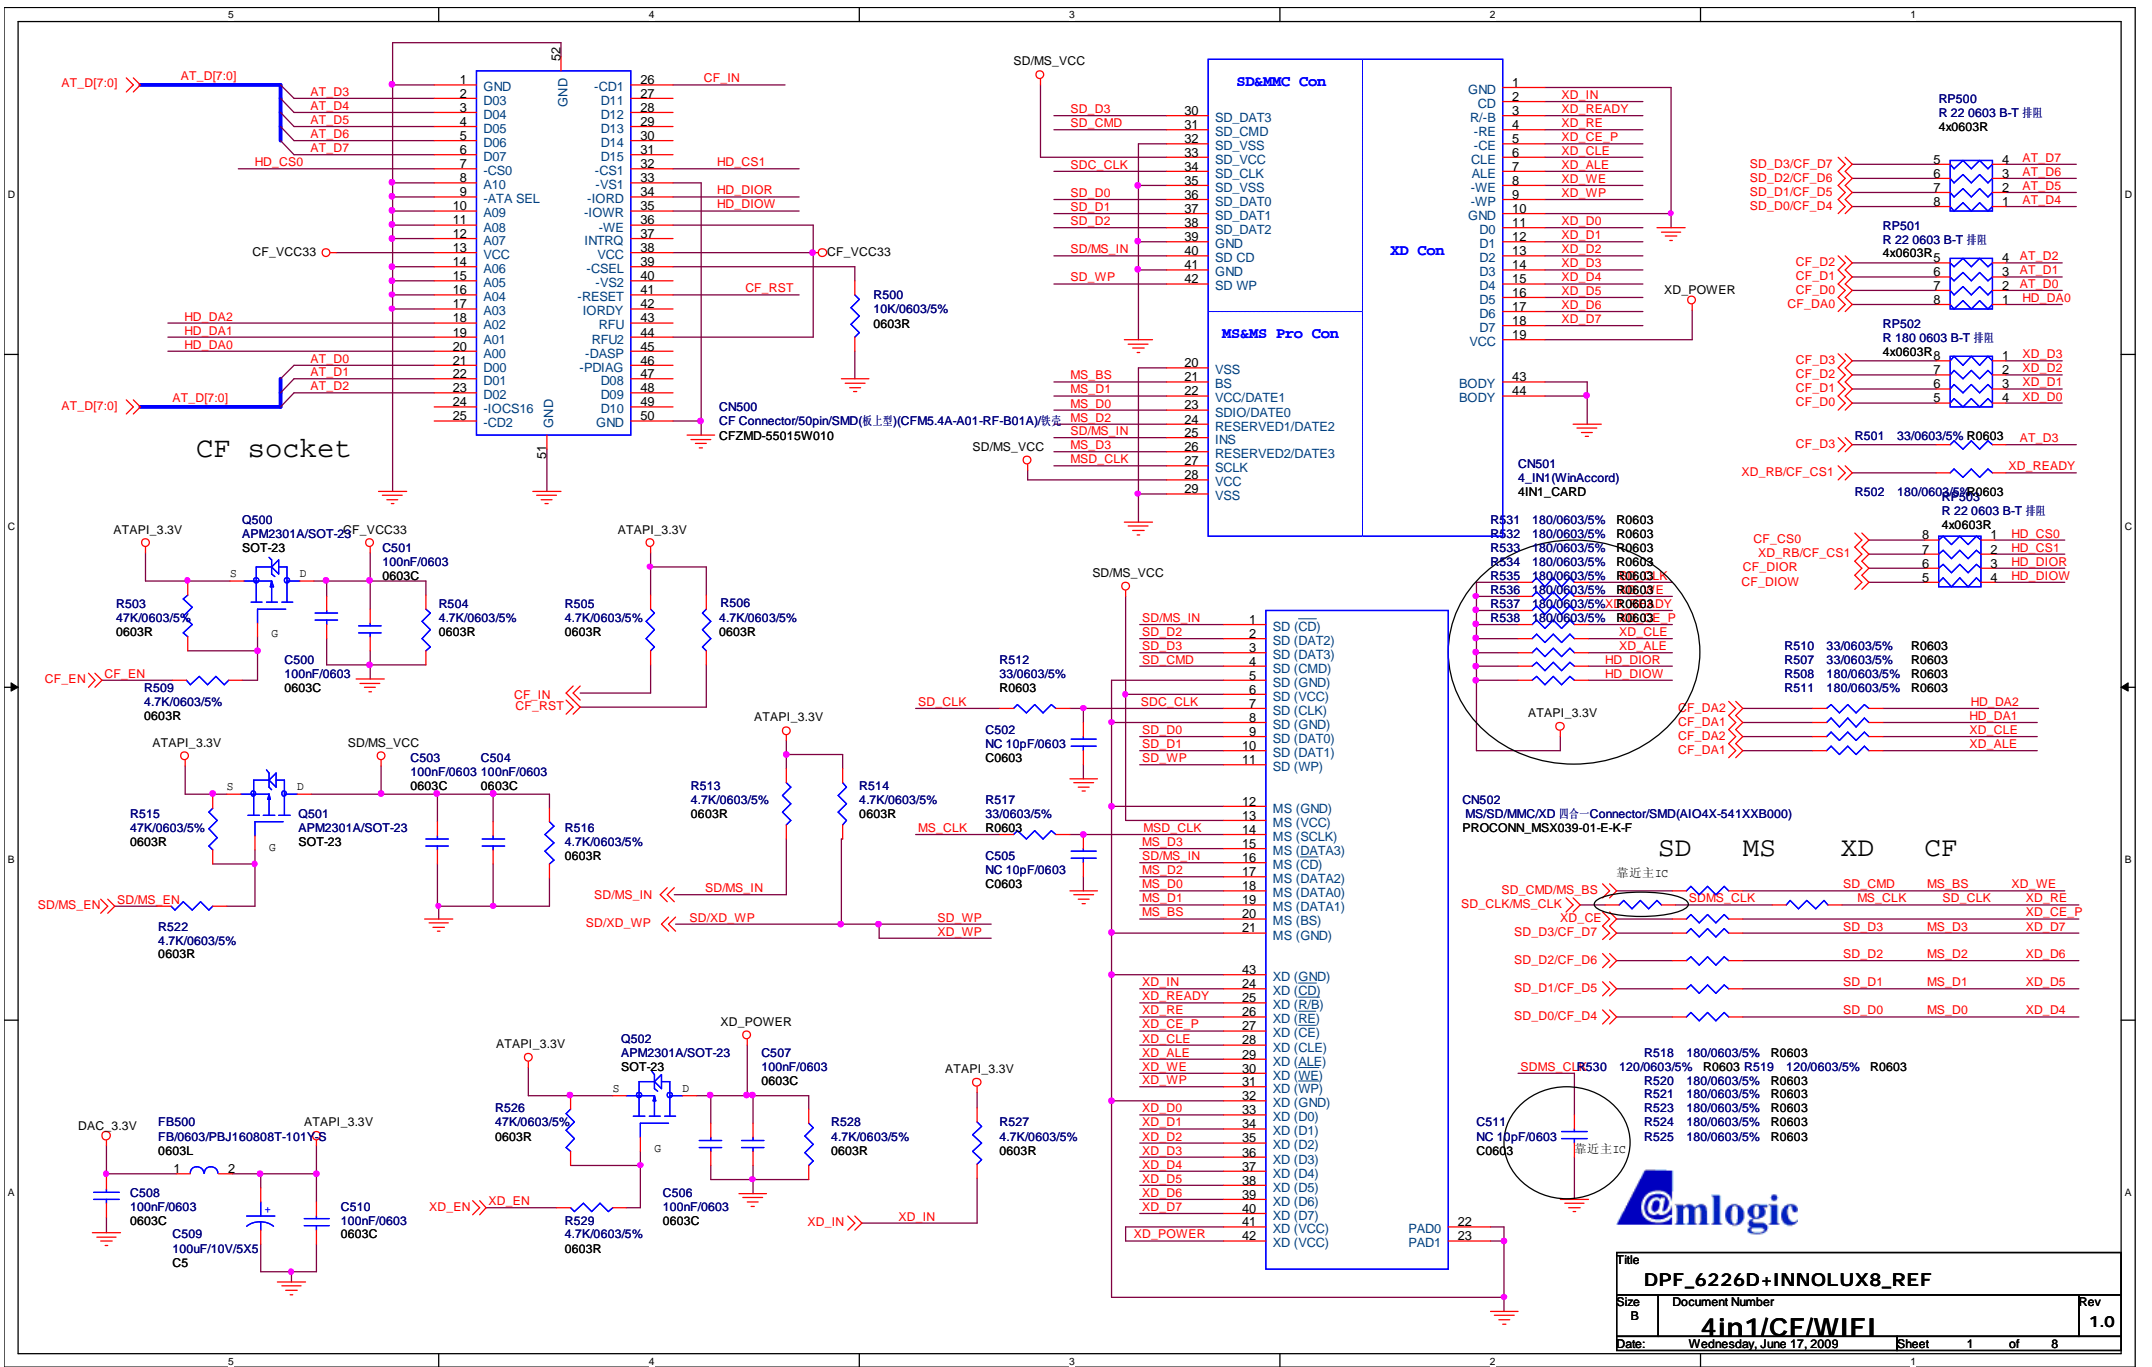

Title		
DPF_6226D+ INNOLUX8_REF		
Size	Document Number	Rev
A	USB	1.0
Date:	Wednesday, June 17, 2009	Sheet 1 of 8

Title		
DPF_6226D+INNOLUX8_REF		
Size	Document Number	Rev
B	4in1/CF/WIFI	1.0
Date:	Wednesday, June 17, 2009	Sheet 1 of 8

Title DPF_6226D+INNOLUX8_REF		
Size A	Document Number Audio	Rev 1.0
Date: Wednesday, June 17, 2009	Sheet 1	of 8

AML6226D

File	DPF_6226D-INNOLUX8_REF
Size	Document Number
C	Decoder
Date	2009.06.17
Sheet	1 of 8
Rev	1.0