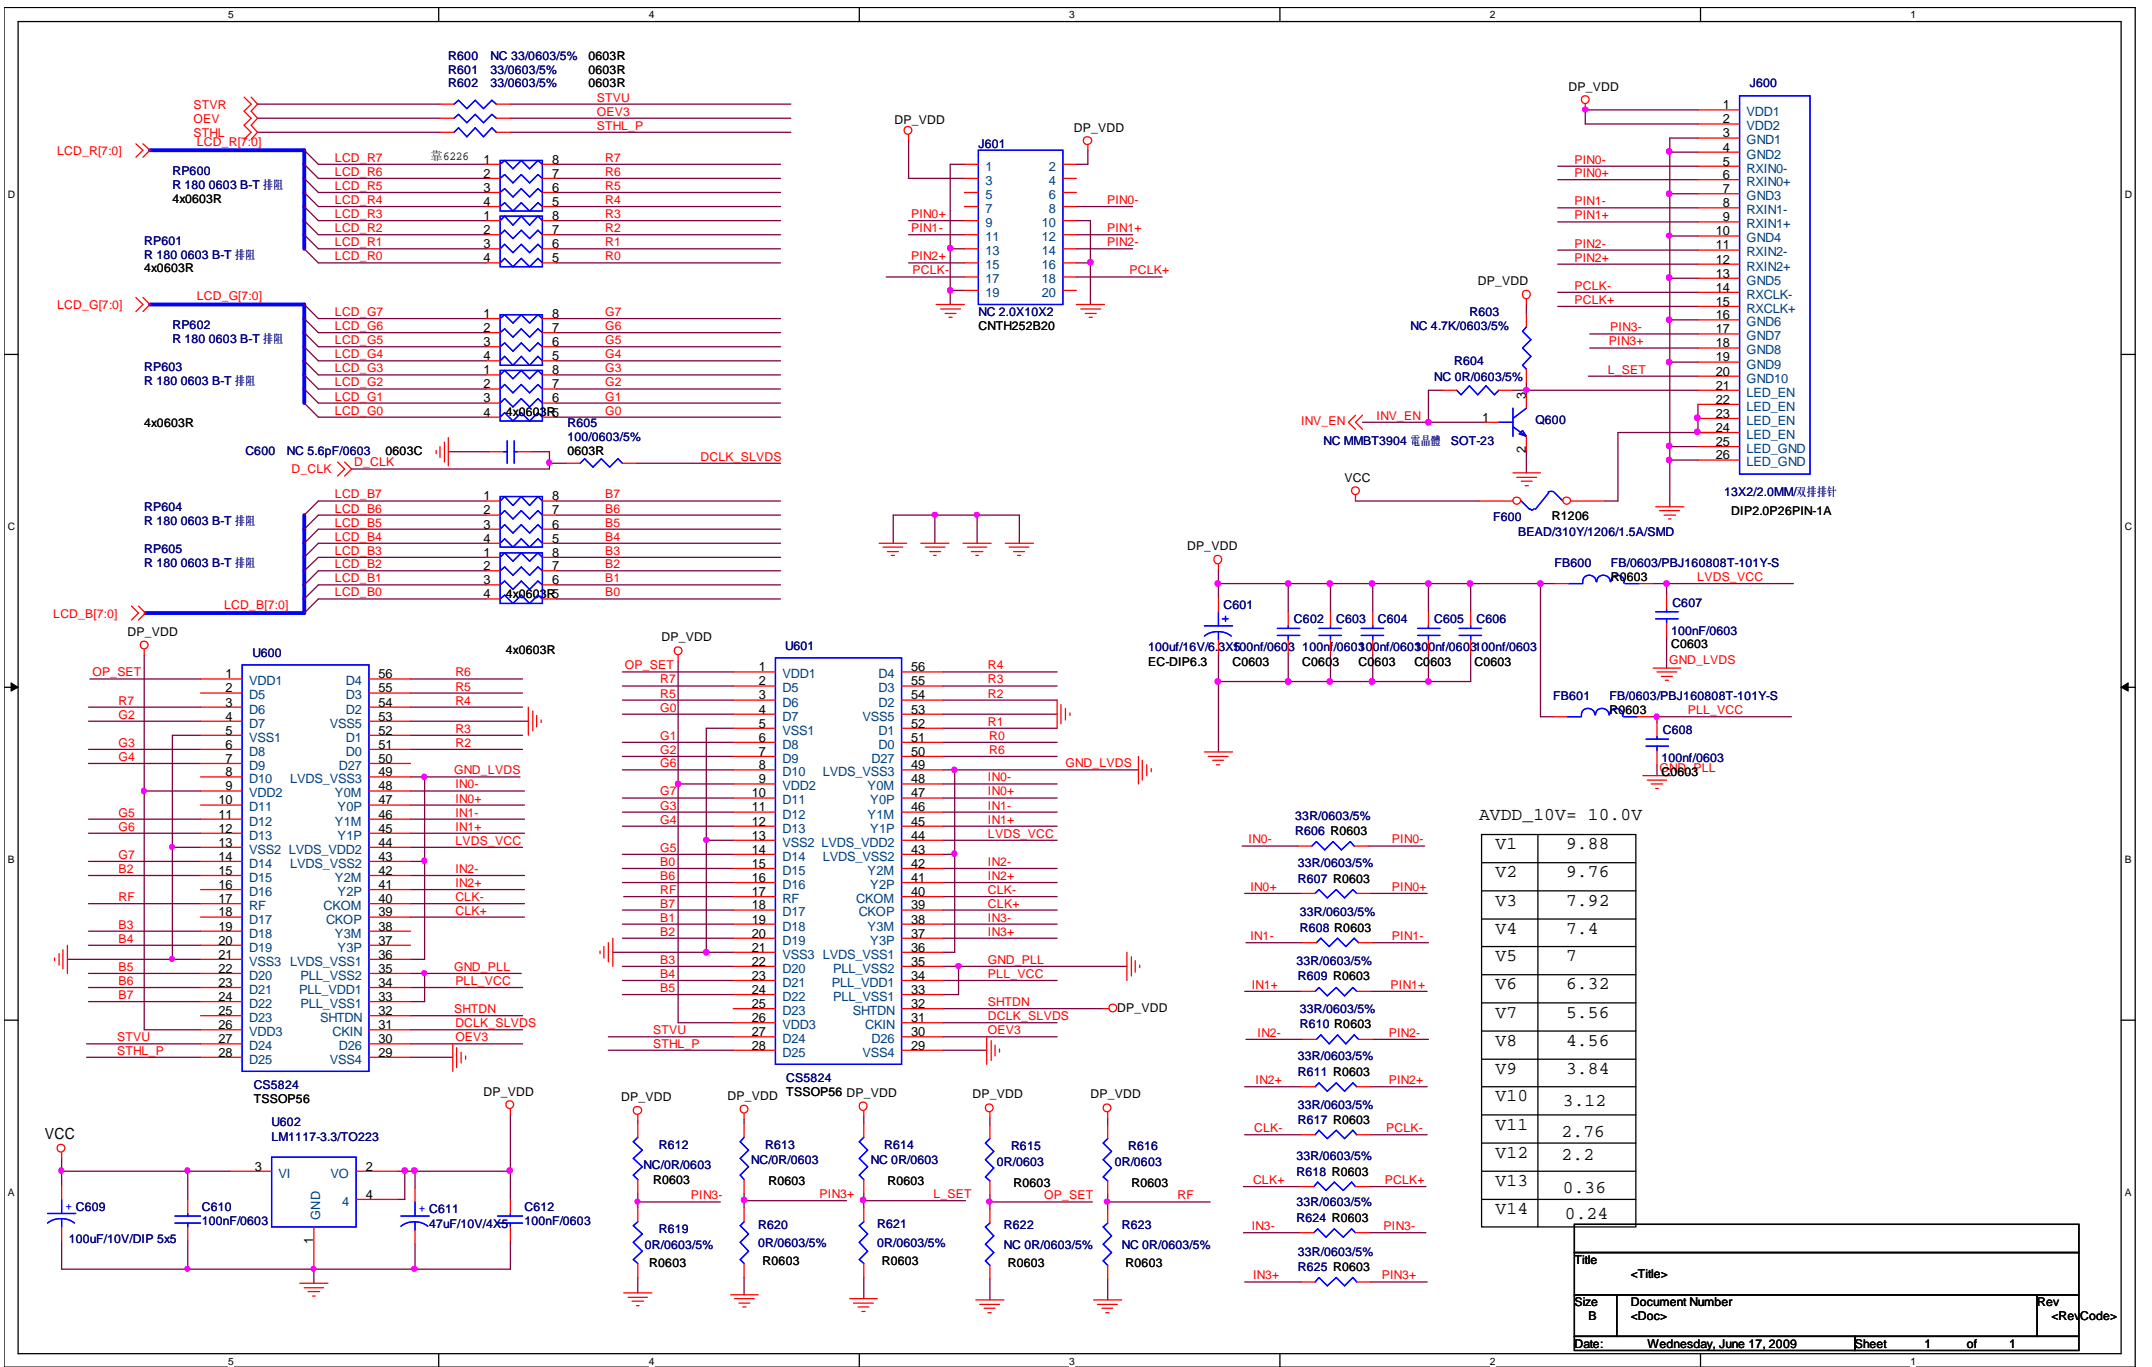

Title		
DPF_6226D+ INNOLUX8_REF		
Size	Document Number	Rev
A	USB	1.0
Date:	Wednesday, June 17, 2009	Sheet 1 of 8

Title		
DPF_6226D+INNOLUX8_REF		
Size	Document Number	Rev
B	4in1/CF/WIFI	1.0
Date:	Wednesday, June 17, 2009	Sheet 1 of 8

Title DPF_6226D+INNOLUX8_REF		
Size A	Document Number Audio	Rev 1.0
Date: Wednesday, June 17, 2009	Sheet 1	of 8

AML6226D

File	DPF_6226D-INNOLUX8_REF
Size	Document Number
C	Decoder
Date	2009.06.17
Sheet	1 of 8
Rev	1.0