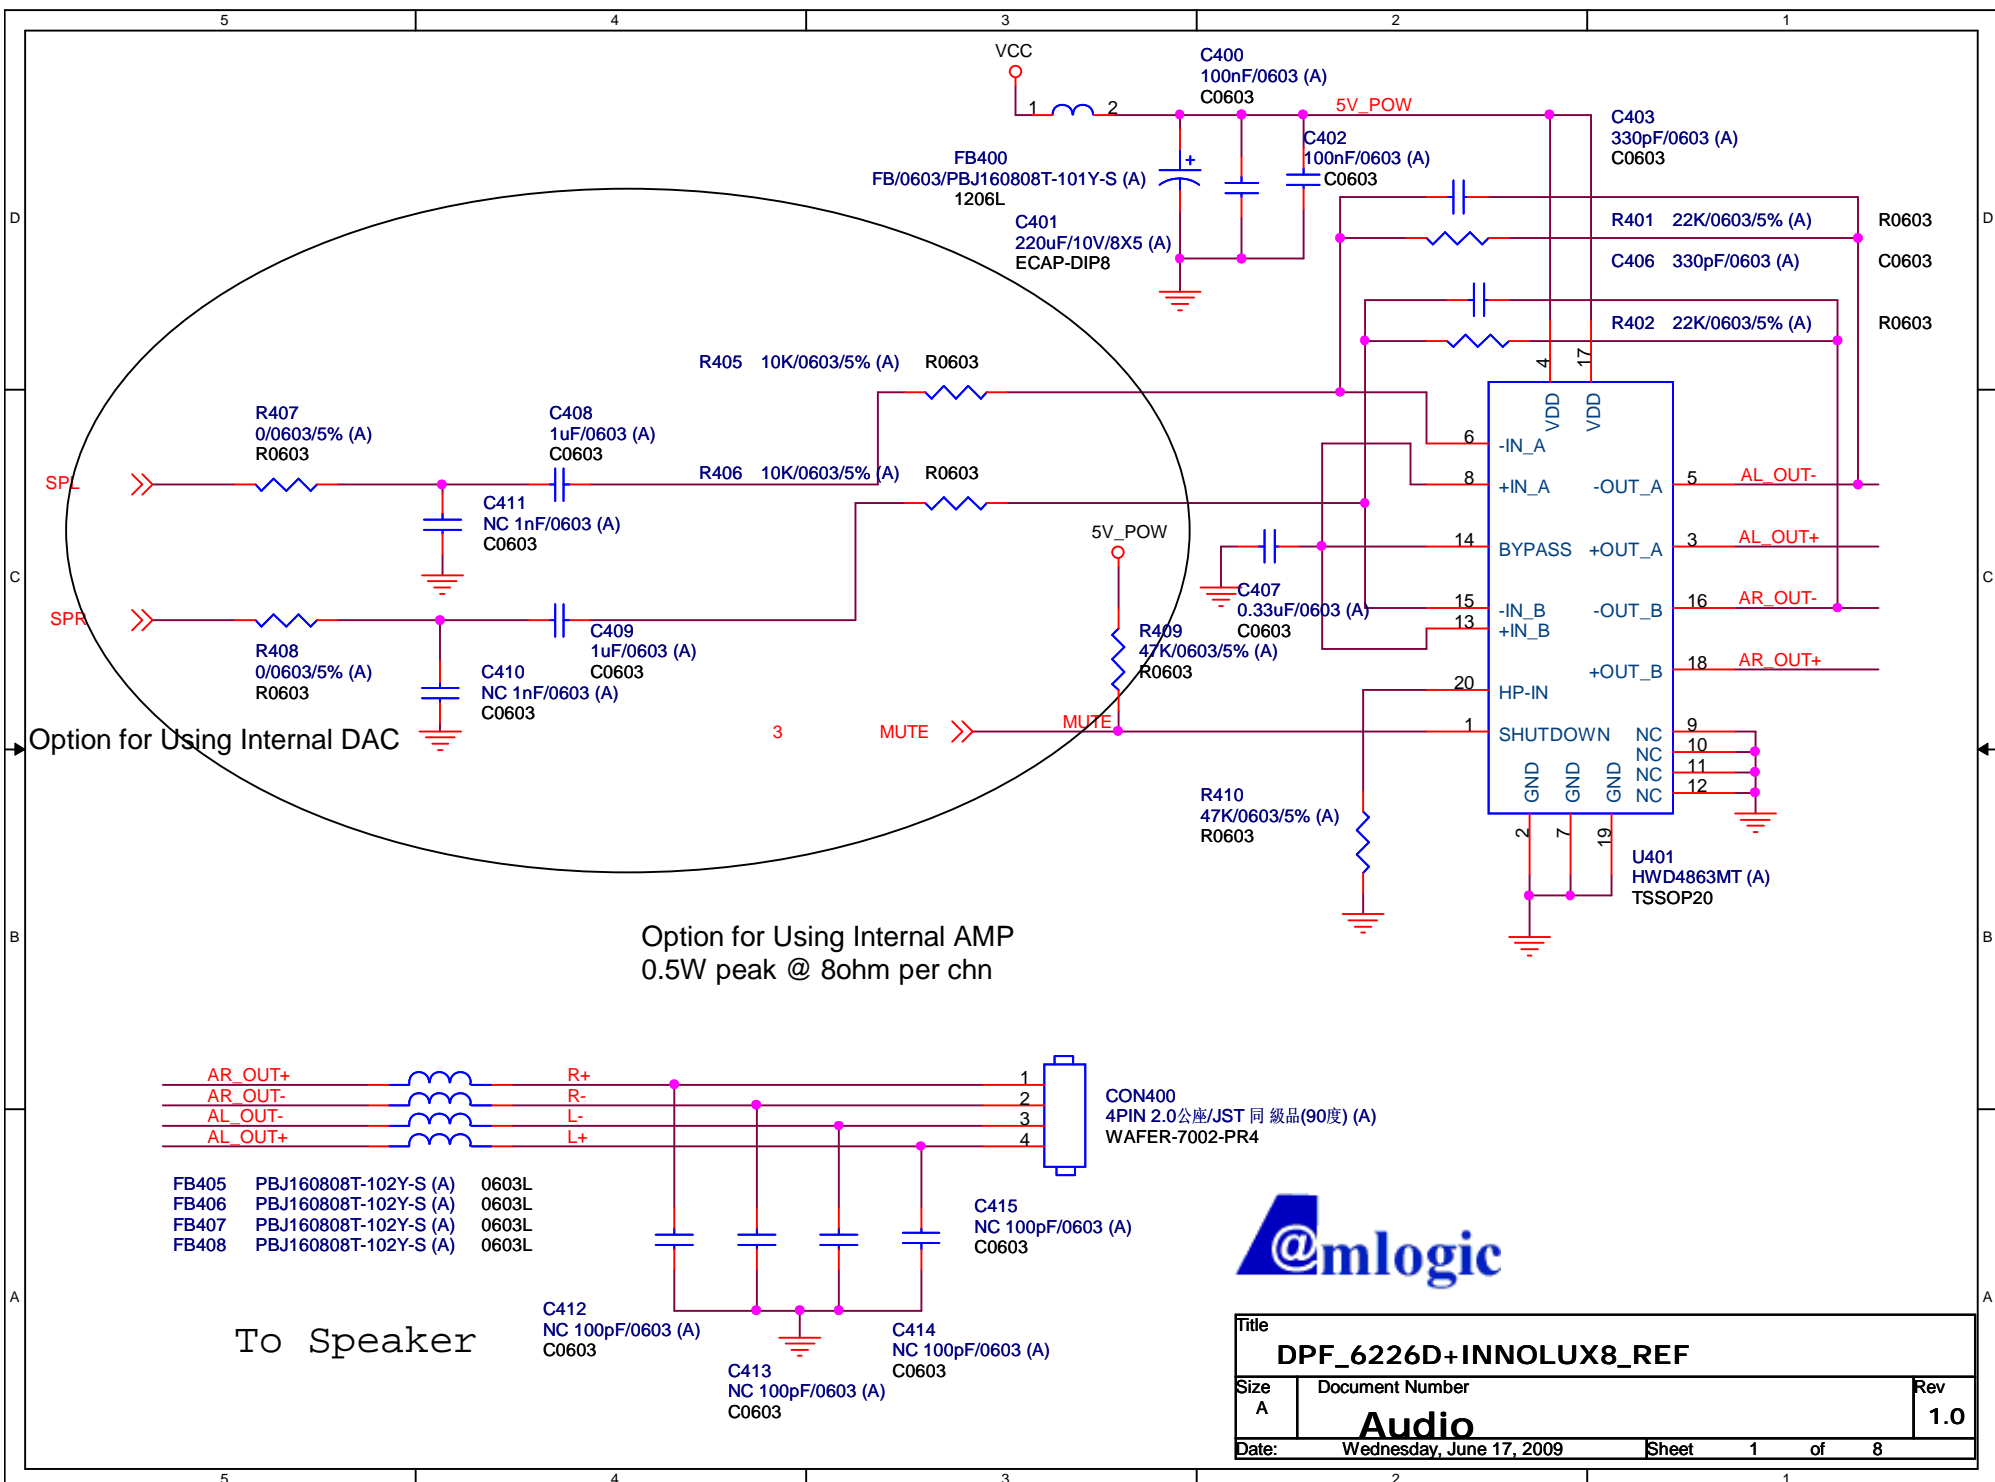

Title		
DPF_6226D+ INNOLUX8_REF		
Size	Document Number	Rev
A	USB	1.0
Date:	Wednesday, June 17, 2009	Sheet 1 of 8

Title		
DPF_6226D+INNOLUX8_REF		
Size	Document Number	Rev
B	4in1/CF/WIFI	1.0
Date:	Wednesday, June 17, 2009	Sheet 1 of 8

Title DPF_6226D+INNOLUX8_REF		
Size A	Document Number Audio	Rev 1.0
Date: Wednesday, June 17, 2009	Sheet 1	of 8

AML6226D

File	DPF_6226D-INNOLUX8_REF
Size	Document Number
C	Decoder
Date	2009.06.17
Sheet	1 of 8
Rev	1.0