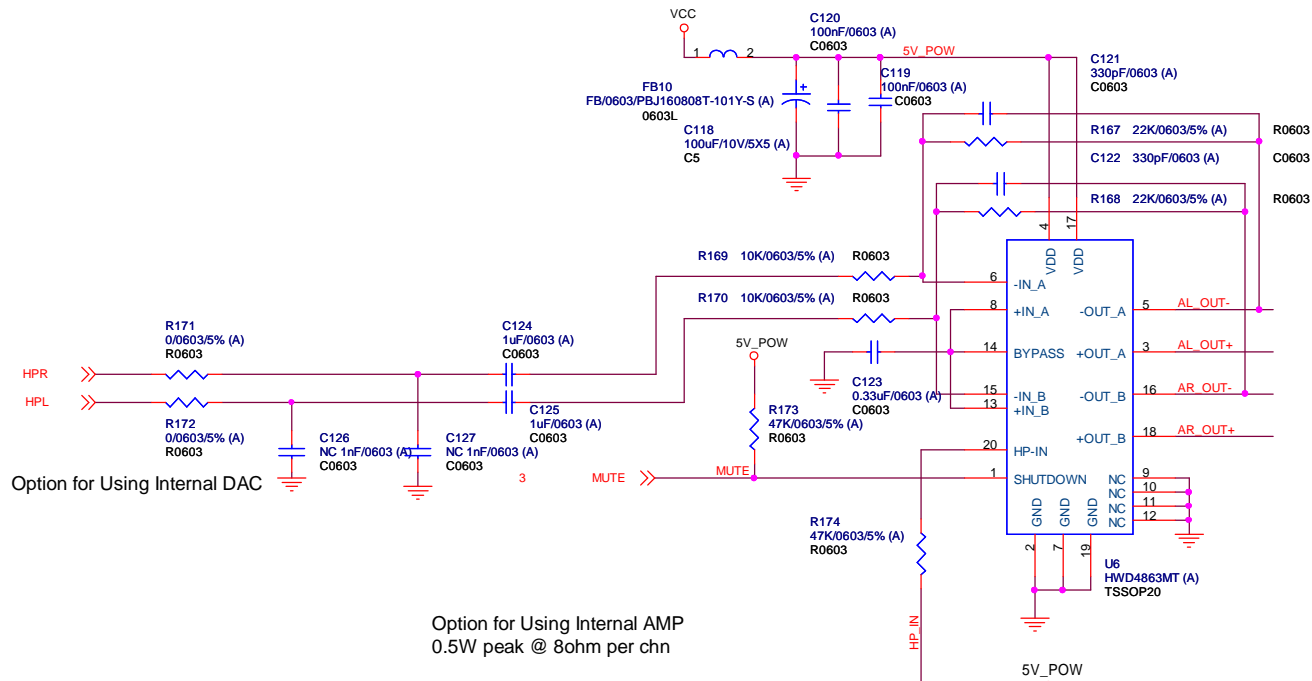

Title		
DPF_AML6222D+INNOLUX8D_REF		
Size	Document Number	Rev
A	History	1.0
Date:	Friday, July 03, 2009	Sheet 1 of 9

AML622D

Title		
DPF_AML6222D+INNOLUX8D_REF		
Size	Document Number	Rev
B	LED BL	1.0
Date:	Wednesday, March 18, 2009	Sheet 6 of 9

Title		
DPF_AML6222D+INNOLUX8D_REF		
Size	Document Number	Rev
B	Audio	1.0
Date:	Tuesday, February 17, 2009	Sheet 7 of 9

5V INPUT

Title		
DPF_AML6222D+INNOLUX8D_REF		
Size	Document Number	Rev
B	Power	1.0
Date:	Tuesday, March 17, 2009	Sheet 9 of 9