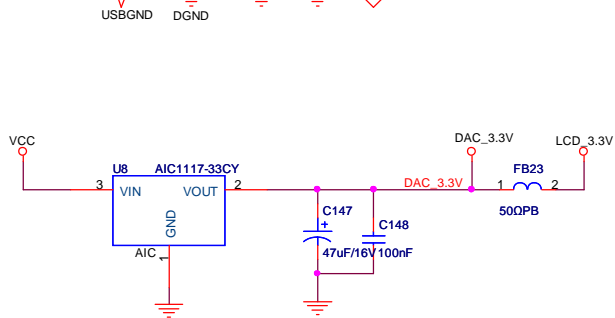

Title		
DPF_AML6222D+INNOLUX8D_REF		
Size	Document Number	Rev
A	History	1.0
Date:	Friday, July 03, 2009	Sheet 1 of 9

AML622D

Title		
DPF_AML6222D+INNOLUX8D_REF		
Size	Document Number	Rev
B	LED BL	1.0
Date:	Wednesday, March 18, 2009	Sheet 6 of 9

Title		
DPF_AML6222D+INNOLUX8D_REF		
Size	Document Number	Rev
B	Audio	1.0
Date:	Tuesday, February 17, 2009	Sheet 7 of 9

5V INPUT

Title		
DPF_AML6222D+INNOLUX8D_REF		
Size	Document Number	Rev
B	Power	1.0
Date:	Tuesday, March 17, 2009	Sheet 9 of 9