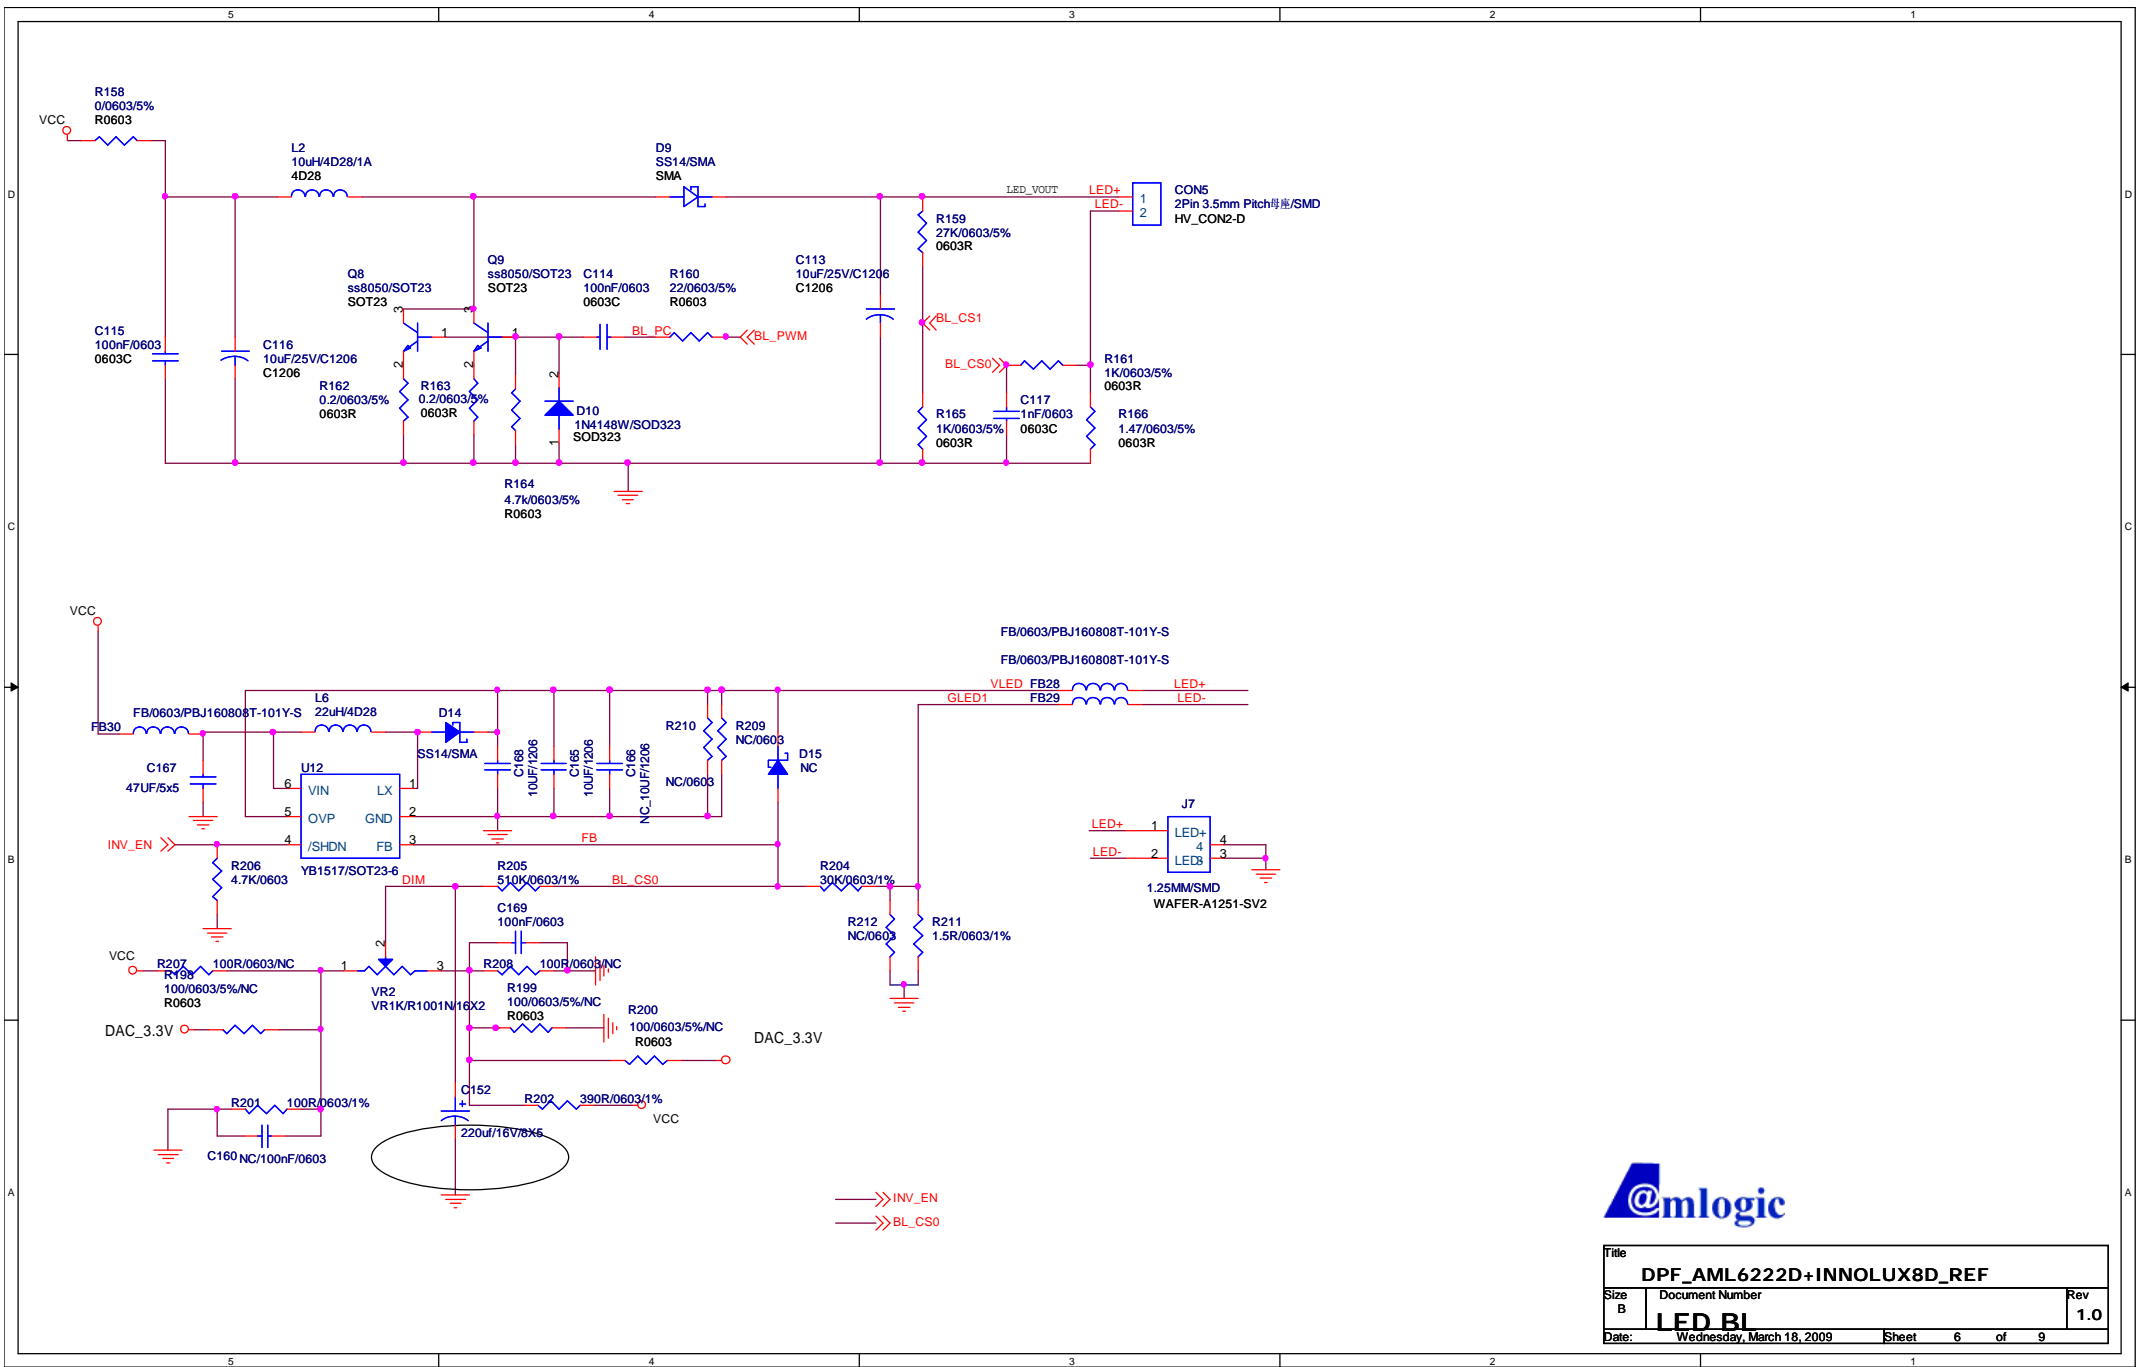

Title		
DPF_AML6222D+INNOLUX8D_REF		
Size	Document Number	Rev
A	History	1.0
Date:	Friday, July 03, 2009	Sheet 1 of 9

AML622D

Title		
DPF_AML6222D+INNOLUX8D_REF		
Size	Document Number	Rev
B	LED BL	1.0
Date:	Wednesday, March 18, 2009	Sheet 6 of 9

Title		
DPF_AML6222D+INNOLUX8D_REF		
Size	Document Number	Rev
B	Audio	1.0
Date:	Tuesday, February 17, 2009	Sheet 7 of 9

5V INPUT

Title		
DPF_AML6222D+INNOLUX8D_REF		
Size	Document Number	Rev
B	Power	1.0
Date:	Tuesday, March 17, 2009	Sheet 9 of 9