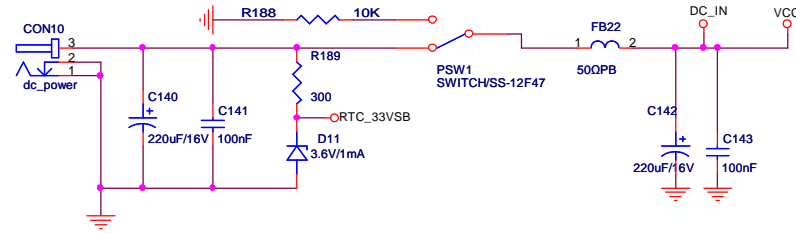

Title		
DPF_AML6222D+INNOLUX8D_REF		
Size	Document Number	Rev
B	Audio	1.0
Date:	Tuesday, February 17, 2009	Sheet 7 of 9

5V INPUT

Title		
DPF_AML6222D+INNOLUX8D_REF		
Size	Document Number	Rev
B	Power	1.0
Date:	Tuesday, March 17, 2009	Sheet 9 of 9