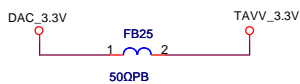

5V INPUT

Title		
DPF_AML6222D+INNOLUX8D_REF		
Size	Document Number	Rev
B	Power	1.0
Date:	Tuesday, March 17, 2009	Sheet 9 of 9