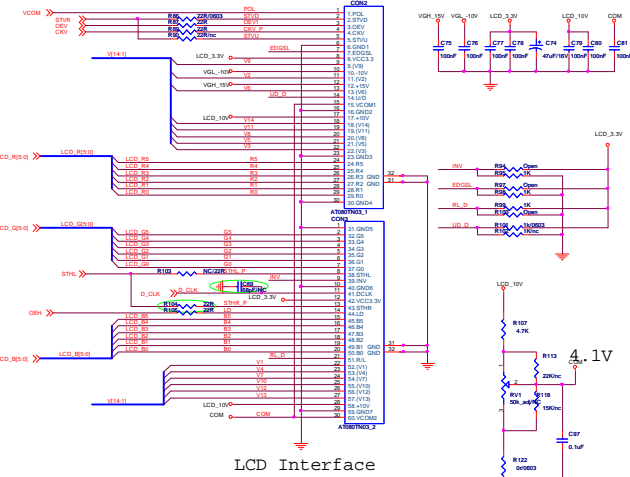

Title		
DPF_AML6222D+INNOLUX8D_REF		
Size	Document Number	Rev
A	History	1.0
Date:	Friday, July 03, 2009	Sheet 1 of 9

AML622D

Title		
DPF_AML6222D+INNOLUX8D_REF		
Size	Document Number	Rev
B	LED BL	1.0
Date:	Wednesday, March 18, 2009	Sheet 6 of 9

Title		
DPF_AML6222D+INNOLUX8D_REF		
Size	Document Number	Rev
B	Audio	1.0
Date:	Tuesday, February 17, 2009	Sheet 7 of 9

5V INPUT

Title		
DPF_AML6222D+INNOLUX8D_REF		
Size	Document Number	Rev
B	Power	1.0
Date:	Tuesday, March 17, 2009	Sheet 9 of 9