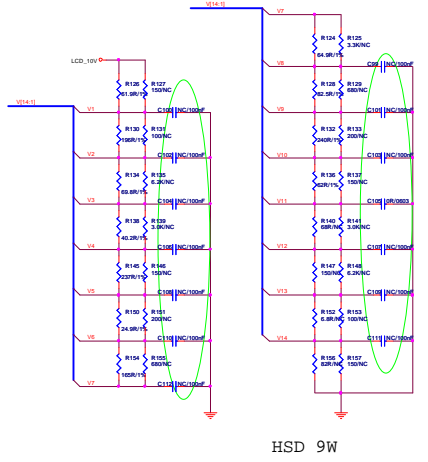

Title		
DPF_AML6222D+INNOLUX8D_REF		
Size	Document Number	Rev
A	History	1.0
Date:	Friday, July 03, 2009	Sheet 1 of 9

AML622D

Title		
DPF_AML6222D+INNOLUX8D_REF		
Size	Document Number	Rev
B	LED BL	1.0
Date:	Wednesday, March 18, 2009	Sheet 6 of 9

Title		
DPF_AML6222D+INNOLUX8D_REF		
Size	Document Number	Rev
B	Audio	1.0
Date:	Tuesday, February 17, 2009	Sheet 7 of 9

5V INPUT

Title		
DPF_AML6222D+INNOLUX8D_REF		
Size	Document Number	Rev
B	Power	1.0
Date:	Tuesday, March 17, 2009	Sheet 9 of 9