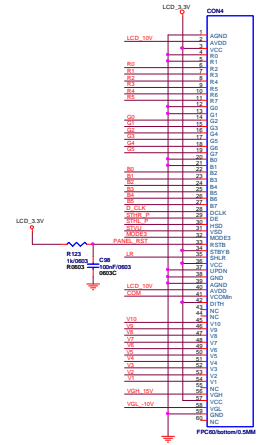

Title		
DPF_AML6222D+INNOLUX8D_REF		
Size	Document Number	Rev
A	History	1.0
Date:	Friday, July 03, 2009	Sheet 1 of 9

AML622D

Title		
DPF_AML6222D+INNOLUX8D_REF		
Size	Document Number	Rev
B	LED BL	1.0
Date:	Wednesday, March 18, 2009	Sheet 6 of 9

Title		
DPF_AML6222D+INNOLUX8D_REF		
Size	Document Number	Rev
B	Audio	1.0
Date:	Tuesday, February 17, 2009	Sheet 7 of 9

5V INPUT

Title		
DPF_AML6222D+INNOLUX8D_REF		
Size	Document Number	Rev
B	Power	1.0
Date:	Tuesday, March 17, 2009	Sheet 9 of 9