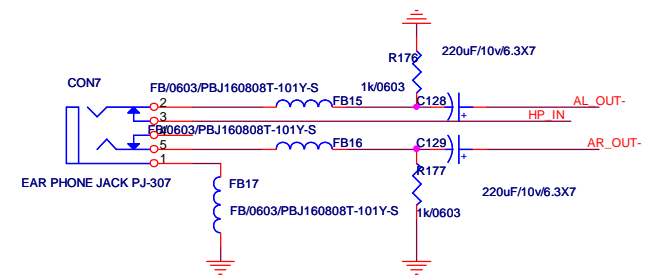

Title		
DPF_AML6222D+INNOLUX8D_REF		
Size	Document Number	Rev
A	History	1.0
Date:	Friday, July 03, 2009	Sheet 1 of 9

AML622D

Title		
DPF_AML6222D+INNOLUX8D_REF		
Size	Document Number	Rev
B	LED BL	1.0
Date:	Wednesday, March 18, 2009	Sheet 6 of 9

Title		
DPF_AML6222D+INNOLUX8D_REF		
Size	Document Number	Rev
B	Audio	1.0
Date:	Tuesday, February 17, 2009	Sheet 7 of 9

5V INPUT

Title		
DPF_AML6222D+INNOLUX8D_REF		
Size	Document Number	Rev
B	Power	1.0
Date:	Tuesday, March 17, 2009	Sheet 9 of 9