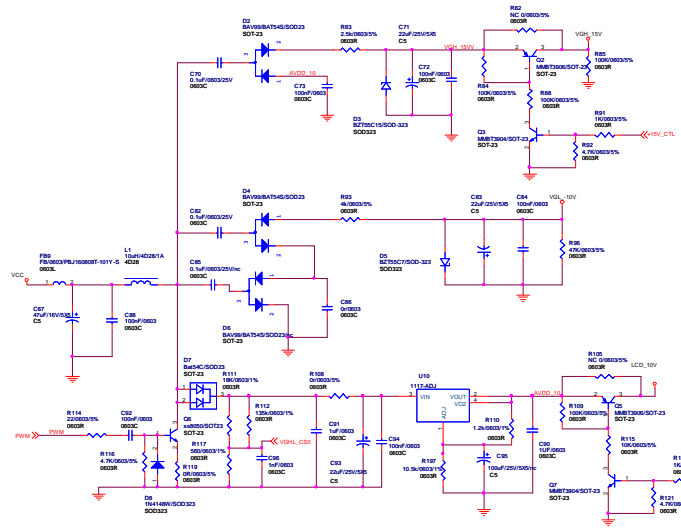

Title		
DPF_AML6222D+INNOLUX8D_REF		
Size	Document Number	Rev
A	History	1.0
Date:	Friday, July 03, 2009	Sheet 1 of 9

AML622D

Title		
DPF_AML6222D+INNOLUX8D_REF		
Size	Document Number	Rev
B	LED BL	1.0
Date:	Wednesday, March 18, 2009	Sheet 6 of 9

Title		
DPF_AML6222D+INNOLUX8D_REF		
Size	Document Number	Rev
B	Audio	1.0
Date:	Tuesday, February 17, 2009	Sheet 7 of 9

5V INPUT

Title		
DPF_AML6222D+INNOLUX8D_REF		
Size	Document Number	Rev
B	Power	1.0
Date:	Tuesday, March 17, 2009	Sheet 9 of 9