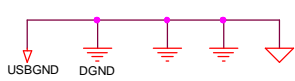

5V INPUT

Title		
DPF_AML6222D+INNOLUX8D_REF		
Size	Document Number	Rev
B	Power	1.0
Date:	Tuesday, March 17, 2009	Sheet 9 of 9