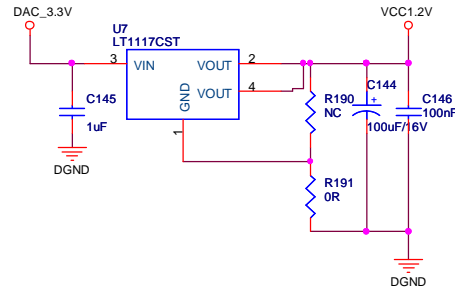

Title		
DPF_AML6222D+INNOLUX8D_REF		
Size	Document Number	Rev
A	History	1.0
Date:	Friday, July 03, 2009	Sheet 1 of 9

AML622D

Title		
DPF_AML6222D+INNOLUX8D_REF		
Size	Document Number	Rev
B	LED BL	1.0
Date:	Wednesday, March 18, 2009	Sheet 6 of 9

Title		
DPF_AML6222D+INNOLUX8D_REF		
Size	Document Number	Rev
B	Audio	1.0
Date:	Tuesday, February 17, 2009	Sheet 7 of 9

5V INPUT

Title		
DPF_AML6222D+INNOLUX8D_REF		
Size	Document Number	Rev
B	Power	1.0
Date:	Tuesday, March 17, 2009	Sheet 9 of 9