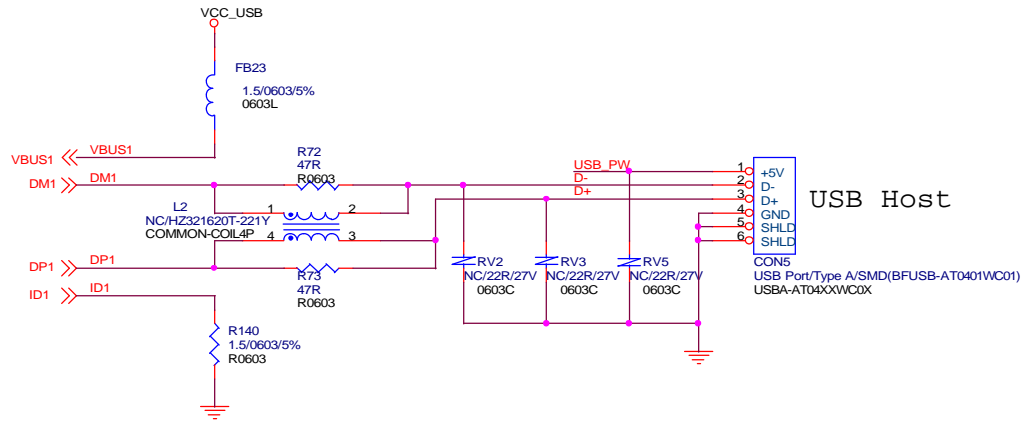

Winaccord Co.Limited			
Title DPF AML6222D FOR CMO 7DW			
Size	Document Number		Rev
B	POWER		1.1
Date:	Tuesday, July 07, 2009	Sheet	3 of 9

Winaccord Co.Limited		
Title		
DPF AML6222D FOR CMO 7DW		
Size	Document Number	Rev
B	POWER	1.1
Date:	Tuesday, July 07, 2009	Sheet 4 of 9

<b>Winaccord Co.Limited</b>			
Title DPF AML6222D FOR CMO 7DW			
Size Custom	Document Number POWER	Rev 1.1	
Date: Tuesday, July 07, 2009	Sheet 5	of 9	

Winaccord Co.Limited			
Title			
DPF AML6222D FOR CMO 7DW			
Size B	Document Number	POWER	Rev 1.1
Date:	Tuesday, July 07, 2009	Sheet 6 of 9	

GAME电阻参数需要重新调整

LCD_XXX_XXX	LCD_AVDD	V1	V2	V3	V4	V5	V6	V7	V8	V9	V10	
CMO_7DW_50PIN	LCD_12V	R83	R92	R96	R100	R102	R108	R110	R79	R84	R93	R97
SPEC	R	499	2.26K	300	324	698	511	1.8K	680	511	3.48K	143
AML	R	20	10	180	51	39	68	82	91	82	68	39
AMP	R	41.2R	25.5R	182R	46.4R	46.4R	30.9R	76.8R	133R	97.6R	76.8R	53.6R