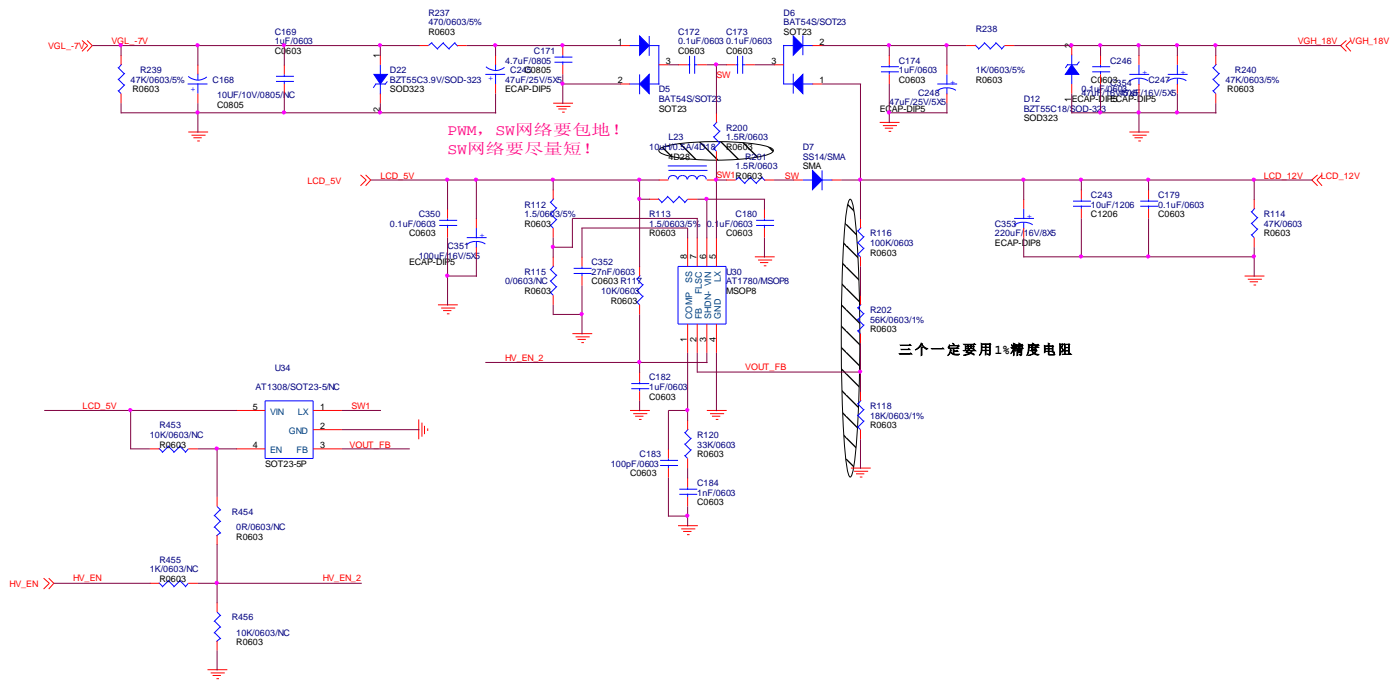

<b>Winaccord Co.Limited</b>			
Title DPF AML6222D FOR CMO 7DW			
Size Custom	Document Number POWER	Rev 1.1	
Date: Tuesday, July 07, 2009	Sheet 5	of 9	

Winaccord Co.Limited			
Title			
DPF AML6222D FOR CMO 7DW			
Size B	Document Number	POWER	Rev 1.1
Date:	Tuesday, July 07, 2009	Sheet 6 of 9	

GAME电阻参数需要重新调整

LCD_XXX_XXX	LCD_AVDD	V1	V2	V3	V4	V5	V6	V7	V8	V9	V10	
CMO_7DW_50PIN	LCD_12V	R83	R92	R96	R100	R102	R108	R110	R79	R84	R93	R97
SPEC	R	499	2.26K	300	324	698	511	1.8K	680	511	3.48K	143
AML	R	20	10	180	51	39	68	82	91	82	68	39
AMP	R	41.2R	25.5R	182R	46.4R	46.4R	30.9R	76.8R	133R	97.6R	76.8R	53.6R

Winaccord Co.Limited		
Title	DPF AML6222D FOR CMO 7DW	
Size	Document Number	Rev
C	POWER	1.1
Date:	Tuesday, July 07, 2009	Sheet 7 of 9

Winaccord Co.Limited		
Title	DPF AML6222D FOR CMO 7DW	
Size	Document Number	Rev
Custpm	POWER	1.1
Date:	Tuesday, July 07, 2009	Sheet 8 of 9