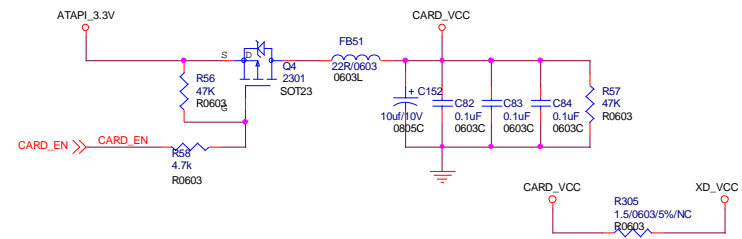

Winaccord Co.Limited			
Title DPF AML6222D FOR CMO 7DW			
Size	Document Number		Rev
B	POWER		1.1
Date:	Tuesday, July 07, 2009	Sheet	3 of 9

Winaccord Co.Limited		
Title		
DPF AML6222D FOR CMO 7DW		
Size	Document Number	Rev
B	POWER	1.1
Date:	Tuesday, July 07, 2009	Sheet 4 of 9

<b>Winaccord Co.Limited</b>			
Title DPF AML6222D FOR CMO 7DW			
Size Custom	Document Number POWER	Rev 1.1	
Date: Tuesday, July 07, 2009	Sheet 5	of 9	

Winaccord Co.Limited			
Title			
DPF AML6222D FOR CMO 7DW			
Size B	Document Number	POWER	Rev 1.1
Date:	Tuesday, July 07, 2009	Sheet 6 of 9	

GAME电阻参数需要重新调整

LCD_XXX_XXX	LCD_AVDD	V1	V2	V3	V4	V5	V6	V7	V8	V9	V10	
CMO_7DW_50PIN	LCD_12V	R83	R92	R96	R100	R102	R108	R110	R79	R84	R93	R97
SPEC	R	499	2.26K	300	324	698	511	1.8K	680	511	3.48K	143
AML	R	20	10	180	51	39	68	82	91	82	68	39
AMP	R	41.2R	25.5R	182R	46.4R	46.4R	30.9R	76.8R	133R	97.6R	76.8R	53.6R