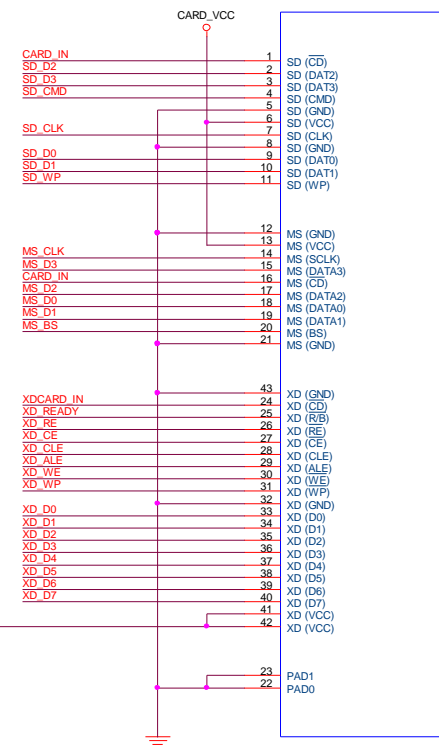

Winaccord Co.Limited			
Title DPF AML6222D FOR CMO 7DW			
Size	Document Number		Rev
B	POWER		1.1
Date:	Tuesday, July 07, 2009	Sheet	3 of 9

Winaccord Co.Limited		
Title		
DPF AML6222D FOR CMO 7DW		
Size	Document Number	Rev
B	POWER	1.1
Date:	Tuesday, July 07, 2009	Sheet 4 of 9

<b>Winaccord Co.Limited</b>			
Title DPF AML6222D FOR CMO 7DW			
Size Custom	Document Number POWER	Rev 1.1	
Date: Tuesday, July 07, 2009	Sheet 5	of 9	

Winaccord Co.Limited			
Title			
DPF AML6222D FOR CMO 7DW			
Size B	Document Number	POWER	Rev 1.1
Date:	Tuesday, July 07, 2009	Sheet 6 of 9	

GAME电阻参数需要重新调整

LCD_XXX_XXX	LCD_AVDD	V1	V2	V3	V4	V5	V6	V7	V8	V9	V10	
CMO_7DW_50PIN	LCD_12V	R83	R92	R96	R100	R102	R108	R110	R79	R84	R93	R97
SPEC	R	499	2.26K	300	324	698	511	1.8K	680	511	3.48K	143
AML	R	20	10	180	51	39	68	82	91	82	68	39
AMP	R	41.2R	25.5R	182R	46.4R	46.4R	30.9R	76.8R	133R	97.6R	76.8R	53.6R

Winaccord Co.Limited		
Title	DPF AML6222D FOR CMO 7DW	
Size	Document Number	Rev
C	POWER	1.1
Date:	Tuesday, July 07, 2009	Sheet 7 of 9

Winaccord Co.Limited		
Title	DPF AML6222D FOR CMO 7DW	
Size	Document Number	Rev
Custpm	POWER	1.1
Date:	Tuesday, July 07, 2009	Sheet 8 of 9