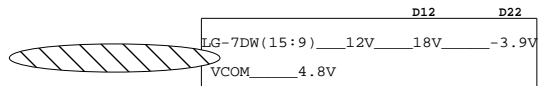

Winaccord Co.Limited		
Title	DPF AML6222D FOR CMO 7DW	
Size	Document Number	Rev
Custpm	POWER	1.1
Date:	Tuesday, July 07, 2009	Sheet 8 of 9