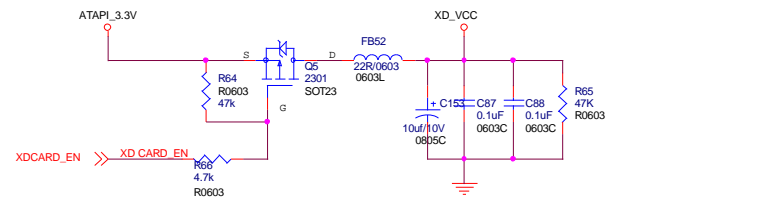

Winaccord Co.Limited			
Title DPF AML6222D FOR CMO 7DW			
Size	Document Number		Rev
B	POWER		1.1
Date:	Tuesday, July 07, 2009	Sheet	3 of 9

Winaccord Co.Limited		
Title		
DPF AML6222D FOR CMO 7DW		
Size	Document Number	Rev
B	POWER	1.1
Date:	Tuesday, July 07, 2009	Sheet 4 of 9

<b>Winaccord Co.Limited</b>			
Title DPF AML6222D FOR CMO 7DW			
Size Custom	Document Number POWER	Rev 1.1	
Date: Tuesday, July 07, 2009	Sheet 5	of 9	

Winaccord Co.Limited			
Title			
DPF AML6222D FOR CMO 7DW			
Size B	Document Number	POWER	Rev 1.1
Date:	Tuesday, July 07, 2009	Sheet 6 of 9	

GAME电阻参数需要重新调整

LCD_XXX_XXX	LCD_AVDD	V1	V2	V3	V4	V5	V6	V7	V8	V9	V10	
CMO_7DW_50PIN	LCD_12V	R83	R92	R96	R100	R102	R108	R110	R79	R84	R93	R97
SPEC	R	499	2.26K	300	324	698	511	1.8K	680	511	3.48K	143
AML	R	20	10	180	51	39	68	82	91	82	68	39
AMP	R	41.2R	25.5R	182R	46.4R	46.4R	30.9R	76.8R	133R	97.6R	76.8R	53.6R