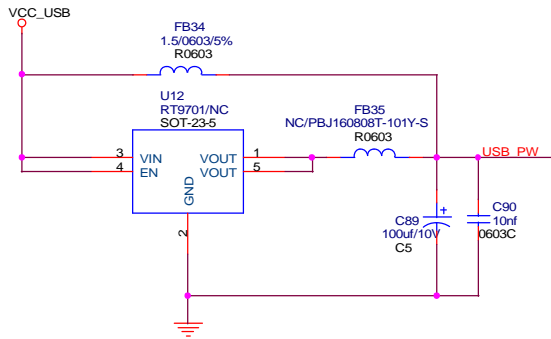

<b>Winaccord Co.Limited</b>			
Title DPF AML6222D FOR CMO 7DW			
Size Custom	Document Number POWER	Rev 1.1	
Date: Tuesday, July 07, 2009	Sheet 5	of 9	

Winaccord Co.Limited			
Title			
DPF AML6222D FOR CMO 7DW			
Size B	Document Number	POWER	Rev 1.1
Date:	Tuesday, July 07, 2009	Sheet 6 of 9	

GAME电阻参数需要重新调整

LCD_XXX_XXX	LCD_AVDD	V1	V2	V3	V4	V5	V6	V7	V8	V9	V10	
CMO_7DW_50PIN	LCD_12V	R83	R92	R96	R100	R102	R108	R110	R79	R84	R93	R97
SPEC	R	499	2.26K	300	324	698	511	1.8K	680	511	3.48K	143
AML	R	20	10	180	51	39	68	82	91	82	68	39
AMP	R	41.2R	25.5R	182R	46.4R	46.4R	30.9R	76.8R	133R	97.6R	76.8R	53.6R