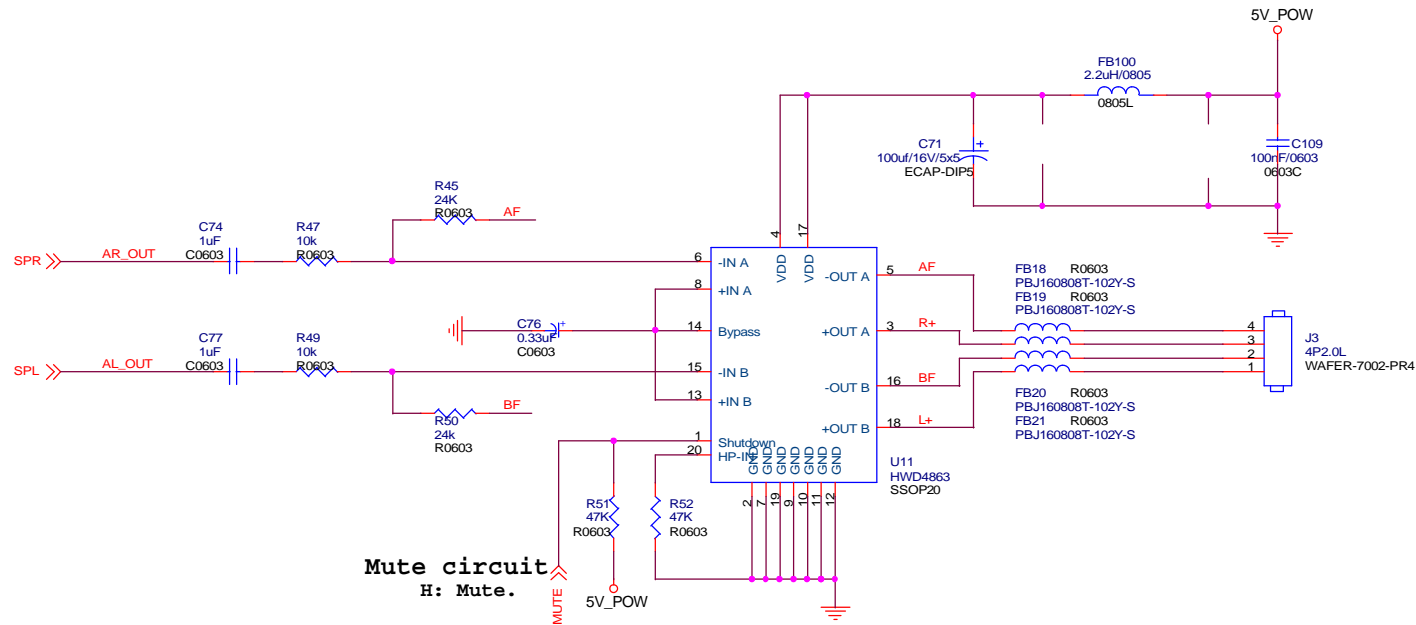

Winaccord Co.Limited		
Title		
DPF AML6222D FOR CMO 7DW		
Size	Document Number	Rev
B	POWER	1.1
Date:	Tuesday, July 07, 2009	Sheet 4 of 9