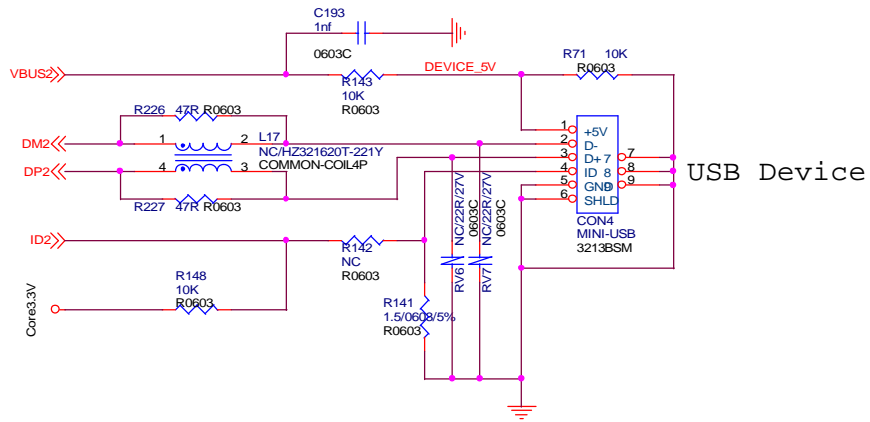

Winaccord Co.Limited			
Title DPF AML6222D FOR CMO 7DW			
Size	Document Number		Rev
B	POWER		1.1
Date:	Tuesday, July 07, 2009	Sheet	3 of 9

Winaccord Co.Limited		
Title		
DPF AML6222D FOR CMO 7DW		
Size	Document Number	Rev
B	POWER	1.1
Date:	Tuesday, July 07, 2009	Sheet 4 of 9

<b>Winaccord Co.Limited</b>			
Title DPF AML6222D FOR CMO 7DW			
Size Custom	Document Number POWER	Rev 1.1	
Date: Tuesday, July 07, 2009	Sheet 5	of 9	

Winaccord Co.Limited			
Title			
DPF AML6222D FOR CMO 7DW			
Size B	Document Number	POWER	Rev 1.1
Date:	Tuesday, July 07, 2009	Sheet 6 of 9	

GAME电阻参数需要重新调整

LCD_XXX_XXX	LCD_AVDD	V1	V2	V3	V4	V5	V6	V7	V8	V9	V10	
CMO_7DW_50PIN	LCD_12V	R83	R92	R96	R100	R102	R108	R110	R79	R84	R93	R97
SPEC	R	499	2.26K	300	324	698	511	1.8K	680	511	3.48K	143
AML	R	20	10	180	51	39	68	82	91	82	68	39
AMP	R	41.2R	25.5R	182R	46.4R	46.4R	30.9R	76.8R	133R	97.6R	76.8R	53.6R