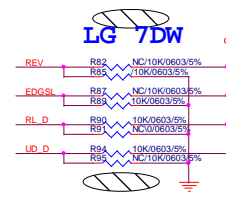

Winaccord Co.Limited			
Title DPF AML6222D FOR CMO 7DW			
Size	Document Number		Rev
B	POWER		1.1
Date:	Tuesday, July 07, 2009	Sheet	3 of 9

Winaccord Co.Limited		
Title		
DPF AML6222D FOR CMO 7DW		
Size	Document Number	Rev
B	POWER	1.1
Date:	Tuesday, July 07, 2009	Sheet 4 of 9

<b>Winaccord Co.Limited</b>			
Title DPF AML6222D FOR CMO 7DW			
Size Custom	Document Number POWER	Rev 1.1	
Date: Tuesday, July 07, 2009	Sheet 5	of 9	

Winaccord Co.Limited			
Title			
DPF AML6222D FOR CMO 7DW			
Size B	Document Number	POWER	Rev 1.1
Date:	Tuesday, July 07, 2009	Sheet 6 of 9	

GAME电阻参数需要重新调整

LCD_XXX_XXX	LCD_AVDD	V1	V2	V3	V4	V5	V6	V7	V8	V9	V10	
CMO_7DW_50PIN	LCD_12V	R83	R92	R96	R100	R102	R108	R110	R79	R84	R93	R97
SPEC	R	499	2.26K	300	324	698	511	1.8K	680	511	3.48K	143
AML	R	20	10	180	51	39	68	82	91	82	68	39
AMP	R	41.2R	25.5R	182R	46.4R	46.4R	30.9R	76.8R	133R	97.6R	76.8R	53.6R