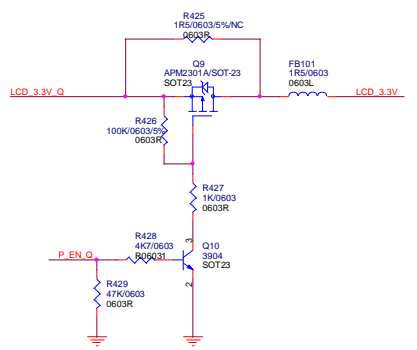

<b>Winaccord Co.Limited</b>			
Title DPF AML6222D FOR CMO 7DW			
Size Custom	Document Number POWER	Rev 1.1	
Date: Tuesday, July 07, 2009	Sheet 5	of 9	

Winaccord Co.Limited			
Title			
DPF AML6222D FOR CMO 7DW			
Size B	Document Number	POWER	Rev 1.1
Date:	Tuesday, July 07, 2009	Sheet 6 of 9	

GAME电阻参数需要重新调整

LCD_XXX_XXX	LCD_AVDD	V1	V2	V3	V4	V5	V6	V7	V8	V9	V10	
CMO_7DW_50PIN	LCD_12V	R83	R92	R96	R100	R102	R108	R110	R79	R84	R93	R97
SPEC	R	499	2.26K	300	324	698	511	1.8K	680	511	3.48K	143
AML	R	20	10	180	51	39	68	82	91	82	68	39
AMP	R	41.2R	25.5R	182R	46.4R	46.4R	30.9R	76.8R	133R	97.6R	76.8R	53.6R