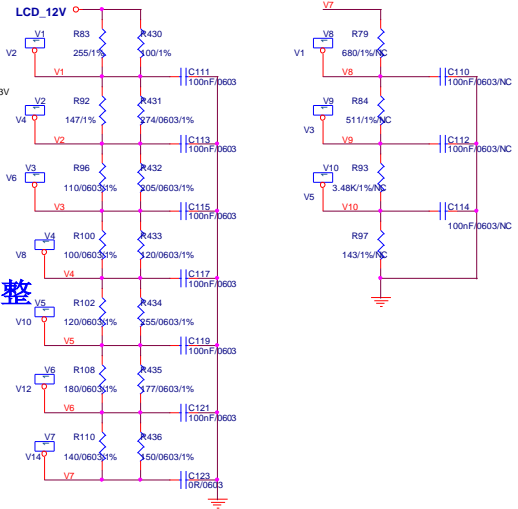

Winaccord Co.Limited			
Title DPF AML6222D FOR CMO 7DW			
Size	Document Number		Rev
B	POWER		1.1
Date:	Tuesday, July 07, 2009	Sheet	3 of 9

Winaccord Co.Limited		
Title		
DPF AML6222D FOR CMO 7DW		
Size	Document Number	Rev
B	POWER	1.1
Date:	Tuesday, July 07, 2009	Sheet 4 of 9

<b>Winaccord Co.Limited</b>			
Title DPF AML6222D FOR CMO 7DW			
Size Custom	Document Number POWER	Rev 1.1	
Date: Tuesday, July 07, 2009	Sheet 5	of 9	

Winaccord Co.Limited			
Title			
DPF AML6222D FOR CMO 7DW			
Size B	Document Number	POWER	Rev 1.1
Date:	Tuesday, July 07, 2009	Sheet 6 of 9	

GAME电阻参数需要重新调整

LCD_XXX_XXX	LCD_AVDD	V1	V2	V3	V4	V5	V6	V7	V8	V9	V10	
CMO_7DW_50PIN	LCD_12V	R83	R92	R96	R100	R102	R108	R110	R79	R84	R93	R97
SPEC	R	499	2.26K	300	324	698	511	1.8K	680	511	3.48K	143
AML	R	20	10	180	51	39	68	82	91	82	68	39
AMP	R	41.2R	25.5R	182R	46.4R	46.4R	30.9R	76.8R	133R	97.6R	76.8R	53.6R