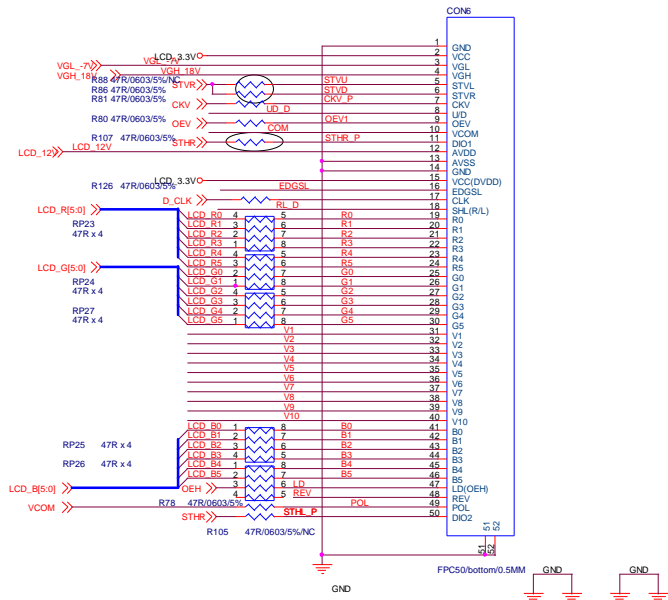

Winaccord Co.Limited			
Title DPF AML6222D FOR CMO 7DW			
Size	Document Number		Rev
B	POWER		1.1
Date:	Tuesday, July 07, 2009	Sheet	3 of 9

Winaccord Co.Limited		
Title		
DPF AML6222D FOR CMO 7DW		
Size	Document Number	Rev
B	POWER	1.1
Date:	Tuesday, July 07, 2009	Sheet 4 of 9

<b>Winaccord Co.Limited</b>			
Title DPF AML6222D FOR CMO 7DW			
Size Custom	Document Number POWER	Rev 1.1	
Date: Tuesday, July 07, 2009	Sheet 5	of 9	

Winaccord Co.Limited			
Title			
DPF AML6222D FOR CMO 7DW			
Size B	Document Number	POWER	Rev 1.1
Date:	Tuesday, July 07, 2009	Sheet 6 of 9	

GAME电阻参数需要重新调整

LCD_XXX_XXX	LCD_AVDD	V1	V2	V3	V4	V5	V6	V7	V8	V9	V10	
CMO_7DW_50PIN	LCD_12V	R83	R92	R96	R100	R102	R108	R110	R79	R84	R93	R97
SPEC	R	499	2.26K	300	324	698	511	1.8K	680	511	3.48K	143
AML	R	20	10	180	51	39	68	82	91	82	68	39
AMP	R	41.2R	25.5R	182R	46.4R	46.4R	30.9R	76.8R	133R	97.6R	76.8R	53.6R

Winaccord Co.Limited		
Title	DPF AML6222D FOR CMO 7DW	
Size	Document Number	Rev
C	POWER	1.1
Date:	Tuesday, July 07, 2009	Sheet 7 of 9

Winaccord Co.Limited		
Title	DPF AML6222D FOR CMO 7DW	
Size	Document Number	Rev
Custpm	POWER	1.1
Date:	Tuesday, July 07, 2009	Sheet 8 of 9