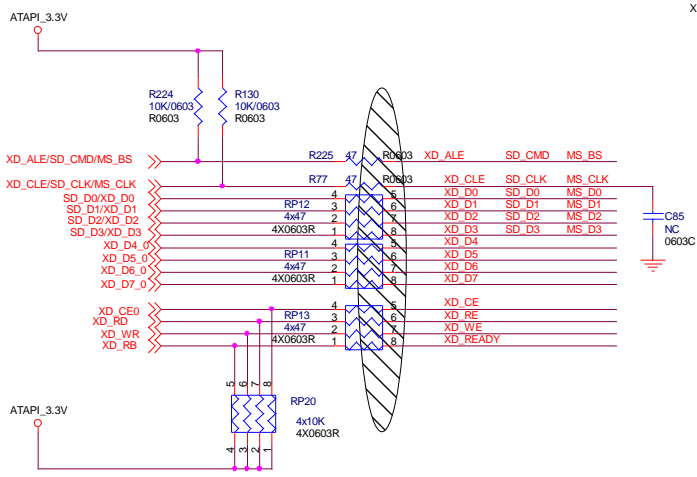

Winaccord Co.Limited			
Title DPF AML6222D FOR CMO 7DW			
Size	Document Number		Rev
B	POWER		1.1
Date:	Tuesday, July 07, 2009	Sheet	3 of 9

Winaccord Co.Limited		
Title		
DPF AML6222D FOR CMO 7DW		
Size	Document Number	Rev
B	POWER	1.1
Date:	Tuesday, July 07, 2009	Sheet 4 of 9

<b>Winaccord Co.Limited</b>			
Title DPF AML6222D FOR CMO 7DW			
Size Custom	Document Number POWER	Rev 1.1	
Date: Tuesday, July 07, 2009	Sheet 5	of 9	

Winaccord Co.Limited			
Title			
DPF AML6222D FOR CMO 7DW			
Size B	Document Number	POWER	Rev 1.1
Date:	Tuesday, July 07, 2009	Sheet 6 of 9	

GAME电阻参数需要重新调整

LCD_XXX_XXX	LCD_AVDD	V1	V2	V3	V4	V5	V6	V7	V8	V9	V10	
CMO_7DW_50PIN	LCD_12V	R83	R92	R96	R100	R102	R108	R110	R79	R84	R93	R97
SPEC	R	499	2.26K	300	324	698	511	1.8K	680	511	3.48K	143
AML	R	20	10	180	51	39	68	82	91	82	68	39
AMP	R	41.2R	25.5R	182R	46.4R	46.4R	30.9R	76.8R	133R	97.6R	76.8R	53.6R