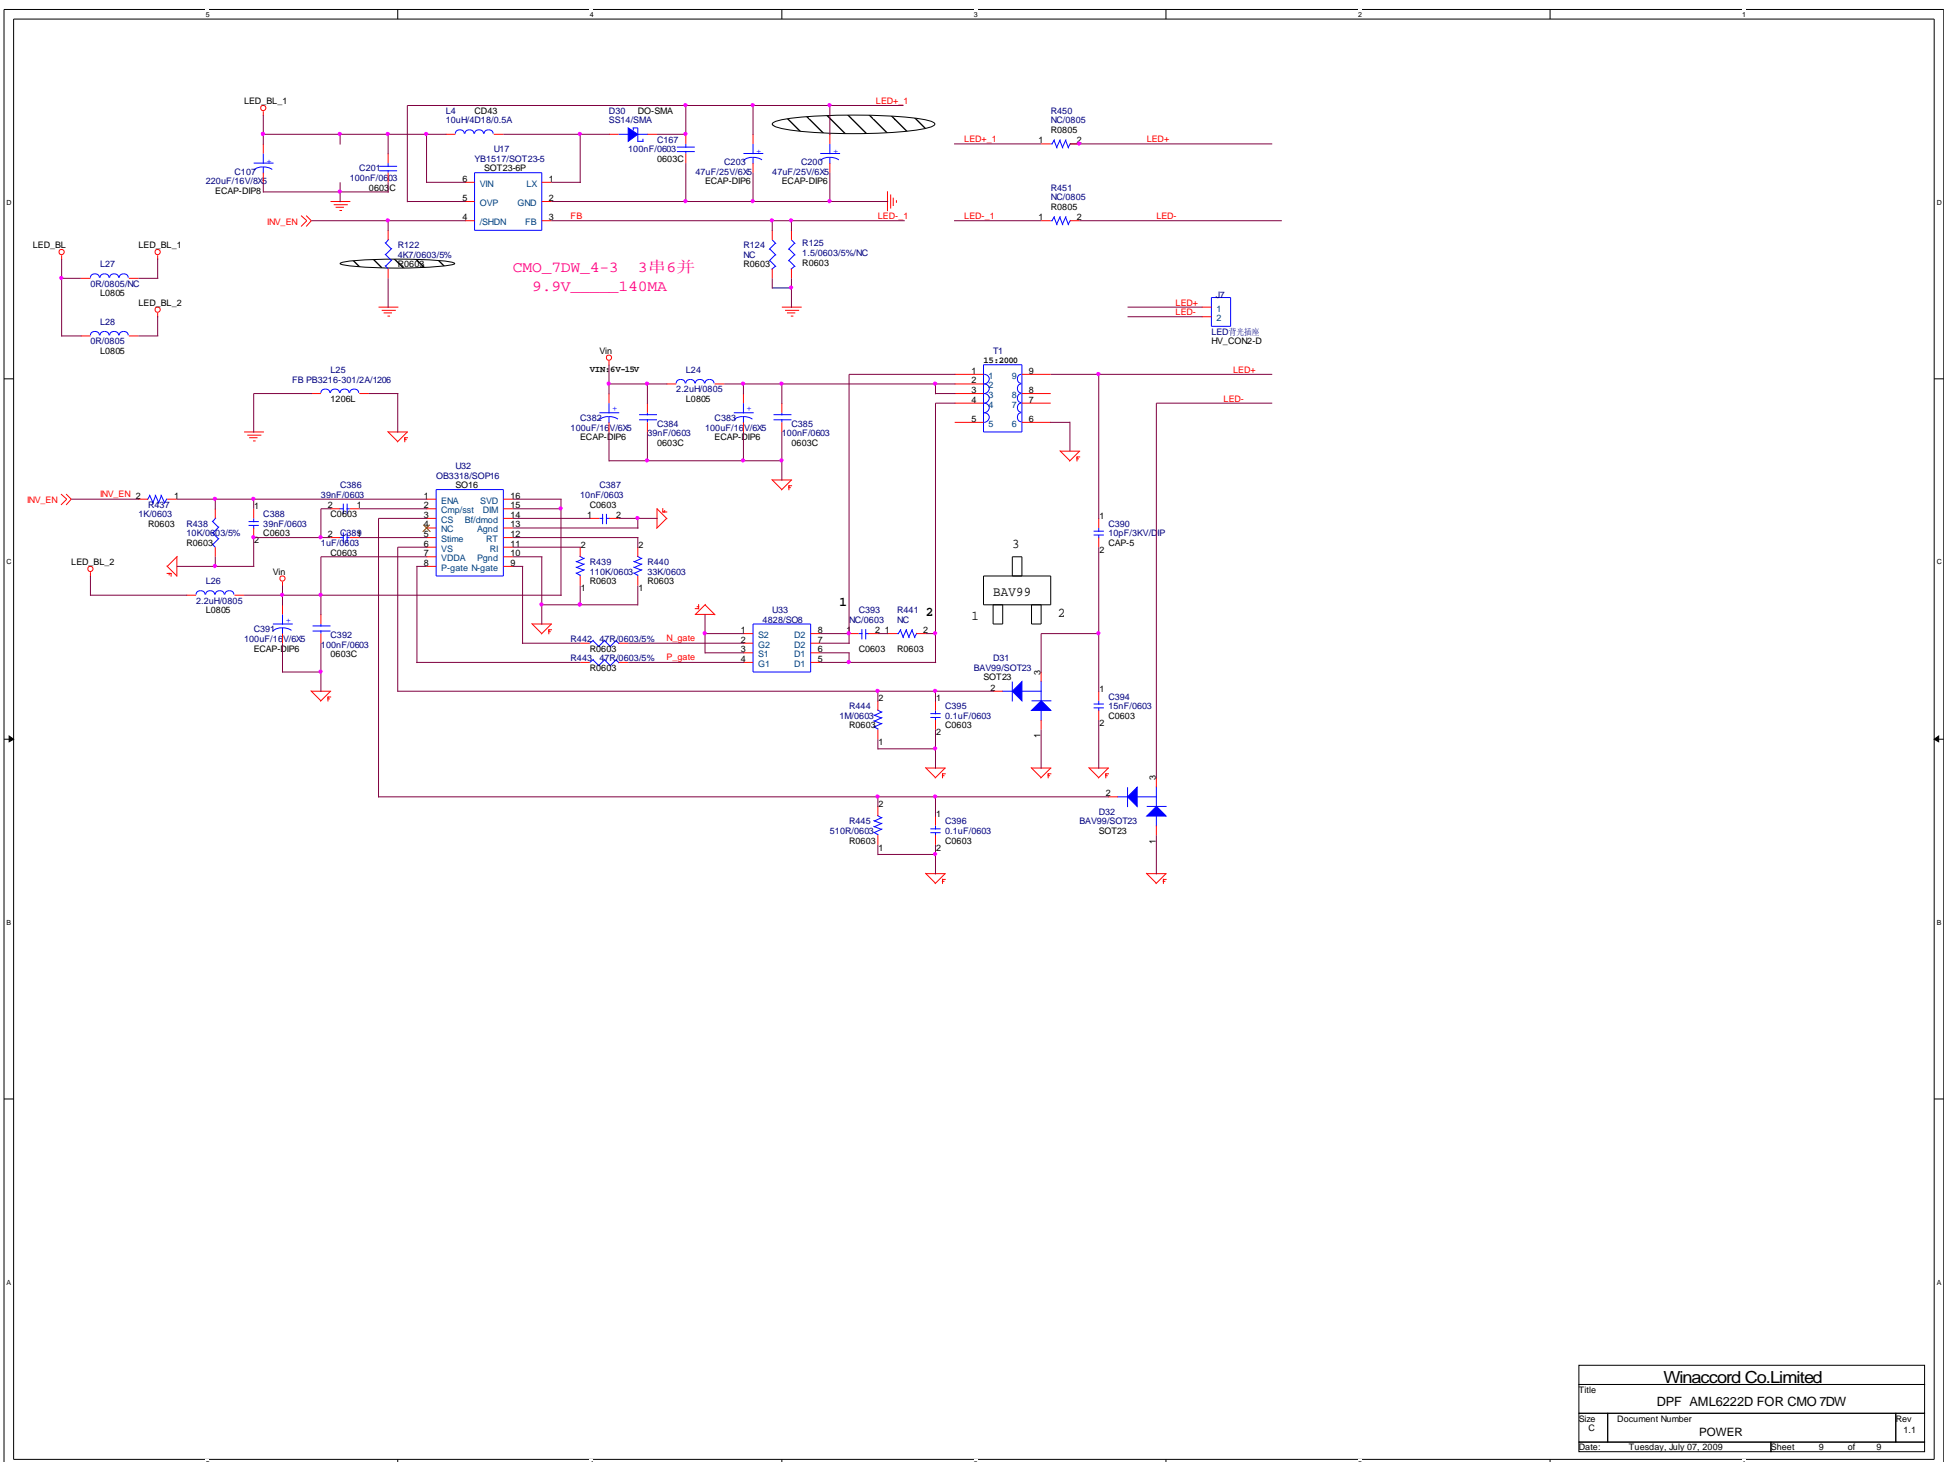

GAME电阻参数需要重新调整

LCD_XXX_XXX	LCD_AVDD	V1	V2	V3	V4	V5	V6	V7	V8	V9	V10	
CMO_7DW_50PIN	LCD_12V	R83	R92	R96	R100	R102	R108	R110	R79	R84	R93	R97
SPEC	R	499	2.26K	300	324	698	511	1.8K	680	511	3.48K	143
AML	R	20	10	180	51	39	68	82	91	82	68	39
AMP	R	41.2R	25.5R	182R	46.4R	46.4R	30.9R	76.8R	133R	97.6R	76.8R	53.6R

Winaccord Co.Limited		
Title	DPF AML6222D FOR CMO 7DW	
Size	Document Number	Rev
C	POWER	1.1
Date:	Tuesday, July 07, 2009	Sheet 7 of 9

Winaccord Co.Limited		
Title	DPF AML6222D FOR CMO 7DW	
Size	Document Number	Rev
Custpm	POWER	1.1
Date:	Tuesday, July 07, 2009	Sheet 8 of 9

Winacord Co.Limited			
Title	DPF AML6222D FOR CMO 7DW		
Size	Document Number	POWER	Rev 1.1
Date	Tuesday, July 07, 2009	Sheet 9	of 9