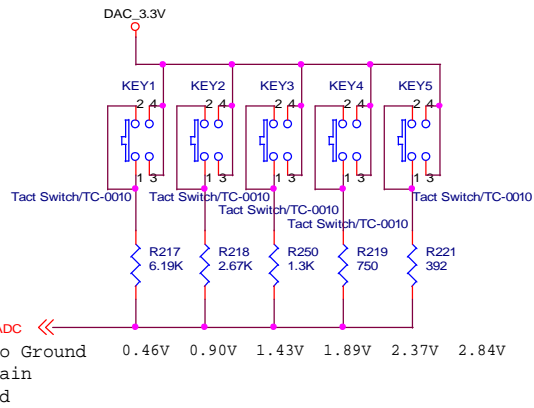

Winaccord Co.Limited			
Title DPF AML6222D FOR CMO 7DW			
Size	Document Number		Rev
B	POWER		1.1
Date:	Tuesday, July 07, 2009	Sheet	3 of 9

Winaccord Co.Limited		
Title		
DPF AML6222D FOR CMO 7DW		
Size	Document Number	Rev
B	POWER	1.1
Date:	Tuesday, July 07, 2009	Sheet 4 of 9

<b>Winaccord Co.Limited</b>			
Title DPF AML6222D FOR CMO 7DW			
Size Custom	Document Number POWER	Rev 1.1	
Date: Tuesday, July 07, 2009	Sheet 5	of 9	

Winaccord Co.Limited			
Title			
DPF AML6222D FOR CMO 7DW			
Size B	Document Number	POWER	Rev 1.1
Date:	Tuesday, July 07, 2009	Sheet 6 of 9	

GAME电阻参数需要重新调整

LCD_XXX_XXX	LCD_AVDD	V1	V2	V3	V4	V5	V6	V7	V8	V9	V10	
CMO_7DW_50PIN	LCD_12V	R83	R92	R96	R100	R102	R108	R110	R79	R84	R93	R97
SPEC	R	499	2.26K	300	324	698	511	1.8K	680	511	3.48K	143
AML	R	20	10	180	51	39	68	82	91	82	68	39
AMP	R	41.2R	25.5R	182R	46.4R	46.4R	30.9R	76.8R	133R	97.6R	76.8R	53.6R