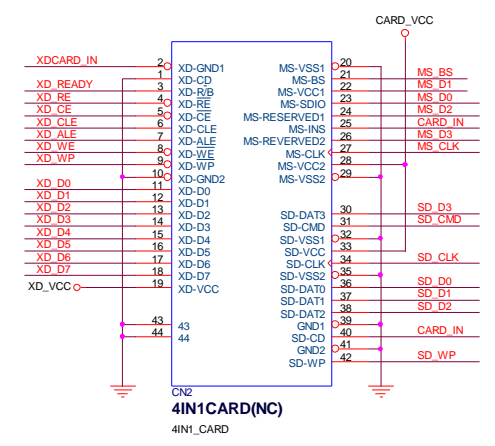

Winaccord Co.Limited			
Title DPF AML6222D FOR CMO 7DW			
Size	Document Number		Rev
B	POWER		1.1
Date:	Tuesday, July 07, 2009	Sheet	3 of 9

Winaccord Co.Limited		
Title		
DPF AML6222D FOR CMO 7DW		
Size	Document Number	Rev
B	POWER	1.1
Date:	Tuesday, July 07, 2009	Sheet 4 of 9

<b>Winaccord Co.Limited</b>			
Title DPF AML6222D FOR CMO 7DW			
Size Custom	Document Number POWER	Rev 1.1	
Date: Tuesday, July 07, 2009	Sheet 5	of 9	

Winaccord Co.Limited			
Title			
DPF AML6222D FOR CMO 7DW			
Size B	Document Number	POWER	Rev 1.1
Date:	Tuesday, July 07, 2009	Sheet 6 of 9	

GAME电阻参数需要重新调整

LCD_XXX_XXX	LCD_AVDD	V1	V2	V3	V4	V5	V6	V7	V8	V9	V10	
CMO_7DW_50PIN	LCD_12V	R83	R92	R96	R100	R102	R108	R110	R79	R84	R93	R97
SPEC	R	499	2.26K	300	324	698	511	1.8K	680	511	3.48K	143
AML	R	20	10	180	51	39	68	82	91	82	68	39
AMP	R	41.2R	25.5R	182R	46.4R	46.4R	30.9R	76.8R	133R	97.6R	76.8R	53.6R