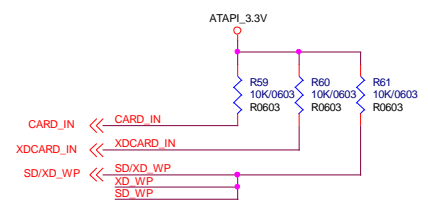

Winaccord Co.Limited			
Title DPF AML6222D FOR CMO 7DW			
Size	Document Number		Rev
B	POWER		1.1
Date:	Tuesday, July 07, 2009	Sheet	3 of 9

Winaccord Co.Limited		
Title		
DPF AML6222D FOR CMO 7DW		
Size	Document Number	Rev
B	POWER	1.1
Date:	Tuesday, July 07, 2009	Sheet 4 of 9

<b>Winaccord Co.Limited</b>			
Title DPF AML6222D FOR CMO 7DW			
Size Custom	Document Number POWER	Rev 1.1	
Date: Tuesday, July 07, 2009	Sheet 5	of 9	

Winaccord Co.Limited			
Title			
DPF AML6222D FOR CMO 7DW			
Size B	Document Number	POWER	Rev 1.1
Date:	Tuesday, July 07, 2009	Sheet 6 of 9	

GAME电阻参数需要重新调整

LCD_XXX_XXX	LCD_AVDD	V1	V2	V3	V4	V5	V6	V7	V8	V9	V10	
CMO_7DW_50PIN	LCD_12V	R83	R92	R96	R100	R102	R108	R110	R79	R84	R93	R97
SPEC	R	499	2.26K	300	324	698	511	1.8K	680	511	3.48K	143
AML	R	20	10	180	51	39	68	82	91	82	68	39
AMP	R	41.2R	25.5R	182R	46.4R	46.4R	30.9R	76.8R	133R	97.6R	76.8R	53.6R