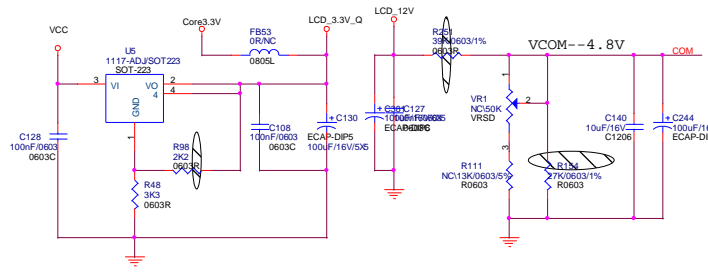

GAME电阻参数需要重新调整

LCD_XXX_XXX	LCD_AVDD	V1	V2	V3	V4	V5	V6	V7	V8	V9	V10	
CMO_7DW_50PIN	LCD_12V	R83	R92	R96	R100	R102	R108	R110	R79	R84	R93	R97
SPEC	R	499	2.26K	300	324	698	511	1.8K	680	511	3.48K	143
AML	R	20	10	180	51	39	68	82	91	82	68	39
AMP	R	41.2R	25.5R	182R	46.4R	46.4R	30.9R	76.8R	133R	97.6R	76.8R	53.6R