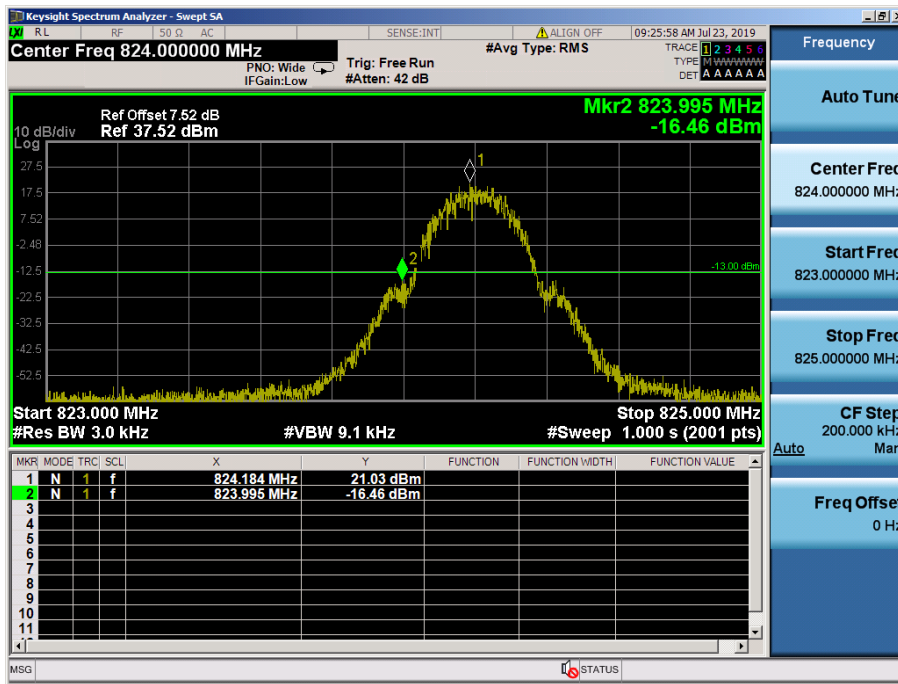

HSUPA1900 & Channel: 9262

HSUPA1900 & Channel: 9262

HSUPA1900 & Channel: 9400

HSUPA1900 & Channel: 9400

HSUPA1900 & Channel: 9538

HSUPA1900 & Channel: 9538

### 8.4 BAND EDGE EMISSIONS AT ANTENNA TERMINAL

#### GSM850 & Channel: 128