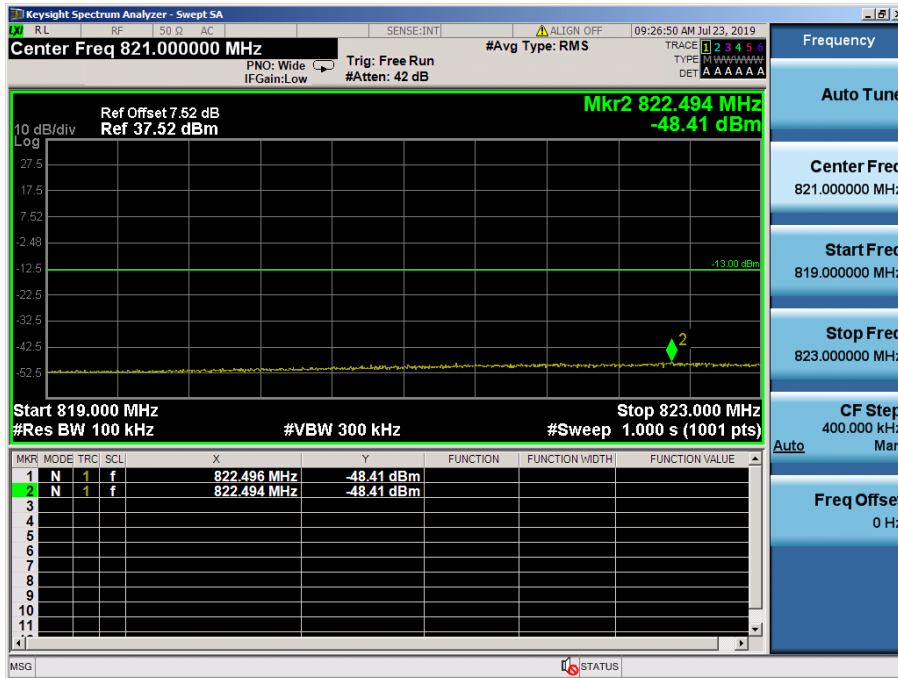

GSM850 & Channel: 128