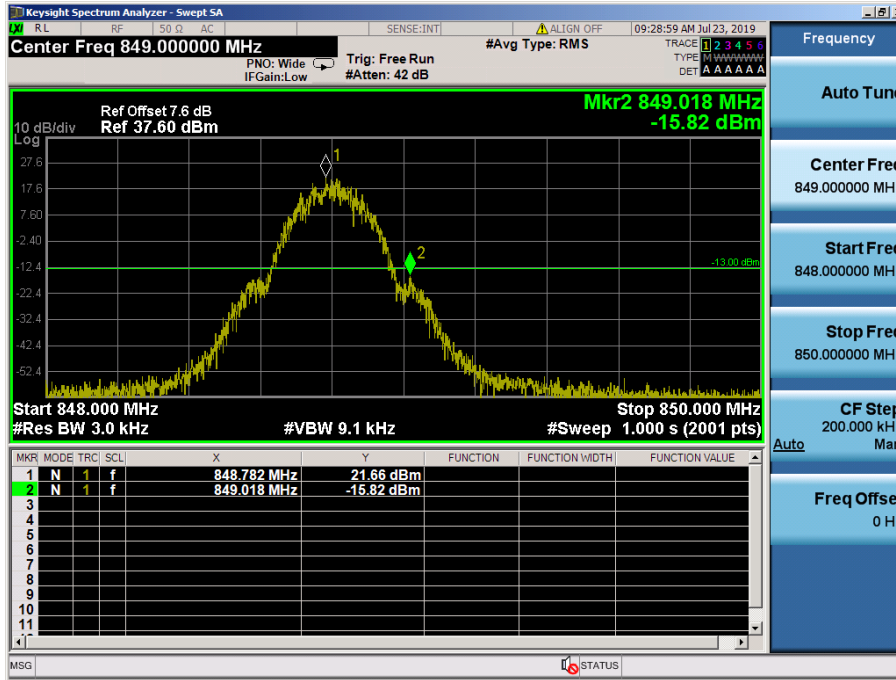

GSM850 & Channel: 251