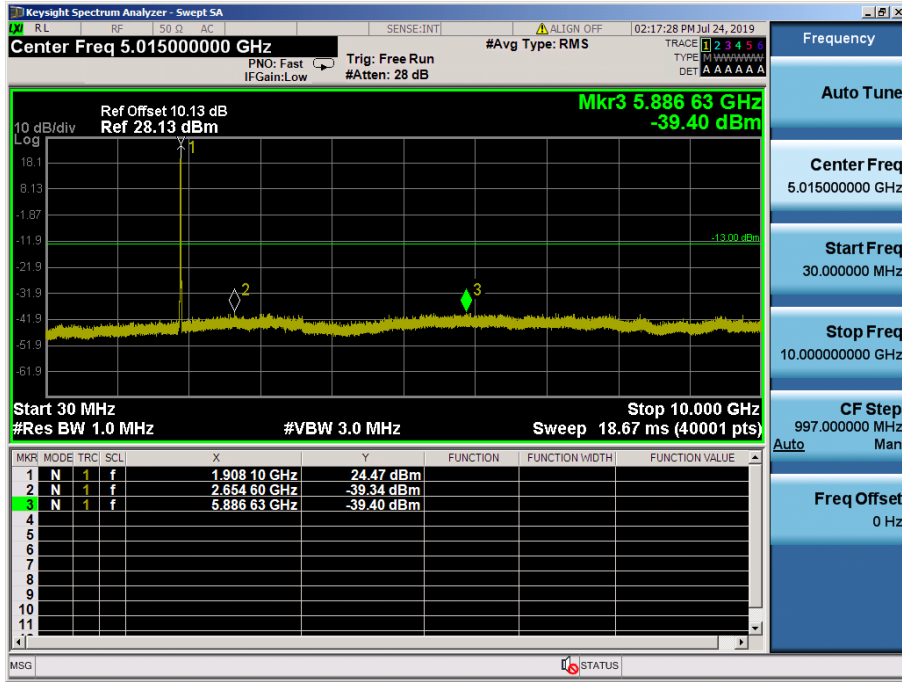

HSUPA1900 & Channel: 9262

HSUPA1900 & Channel: 9262

HSUPA1900 & Channel: 9400

HSUPA1900 & Channel: 9400

HSUPA1900 & Channel: 9538

HSUPA1900 & Channel: 9538

### 8.4 BAND EDGE EMISSIONS AT ANTENNA TERMINAL

#### GSM850 & Channel: 128