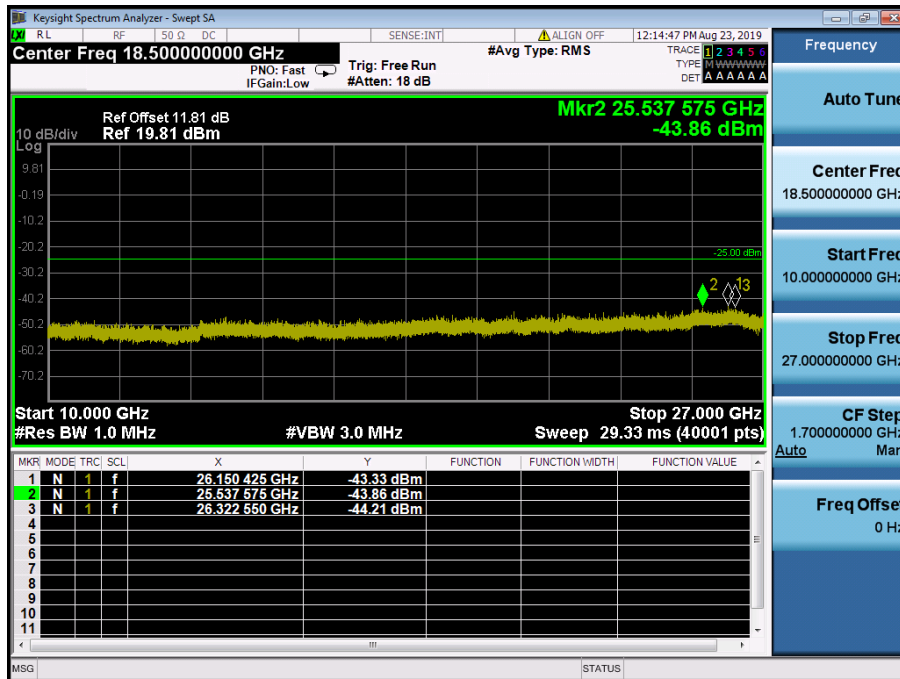

LTE Band 2, 25 / 10MHz / QPSK - RB Size/Offset (50/0) – High Channel