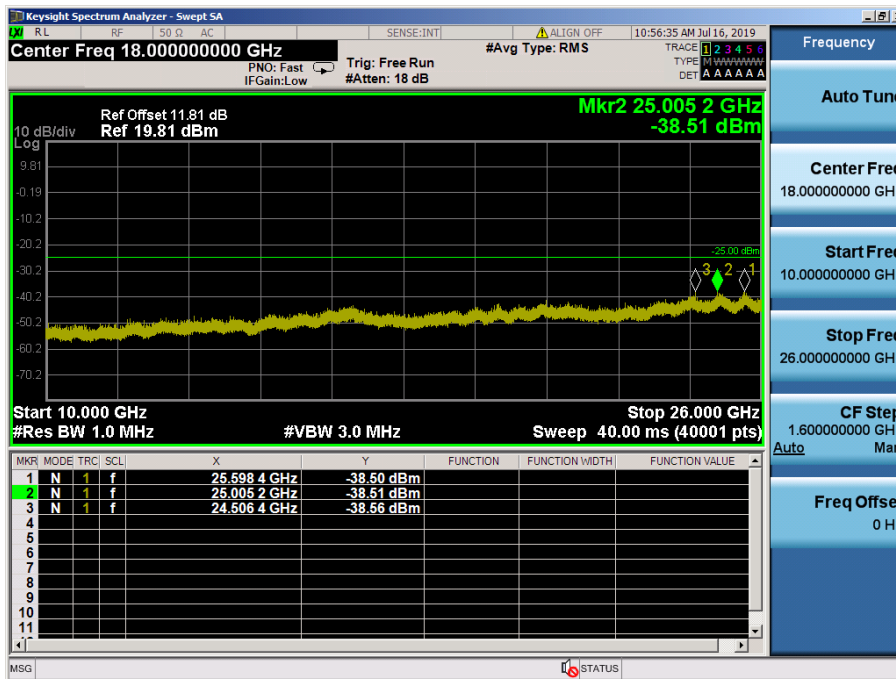

LTE Band 7 / 15MHz / 16QAM - RB Size/Offset (36/0) – Low Channel

LTE Band 7 / 15MHz / 16QAM - RB Size/Offset (36/0) – Low Channel

LTE Band 7 / 15MHz / 16QAM - RB Size/Offset (36/0) – Mid Channel

LTE Band 7 / 15MHz / 16QAM - RB Size/Offset (36/0) – Mid Channel

LTE Band 7 / 15MHz / 16QAM - RB Size/Offset (75/0) – High Channel

LTE Band 7 / 15MHz / 16QAM - RB Size/Offset (75/0) – High Channel

LTE Band 7 / 10MHz / 16QAM - RB Size/Offset (25/0) – Low Channel

LTE Band 7 / 10MHz / 16QAM - RB Size/Offset (25/0) – Low Channel