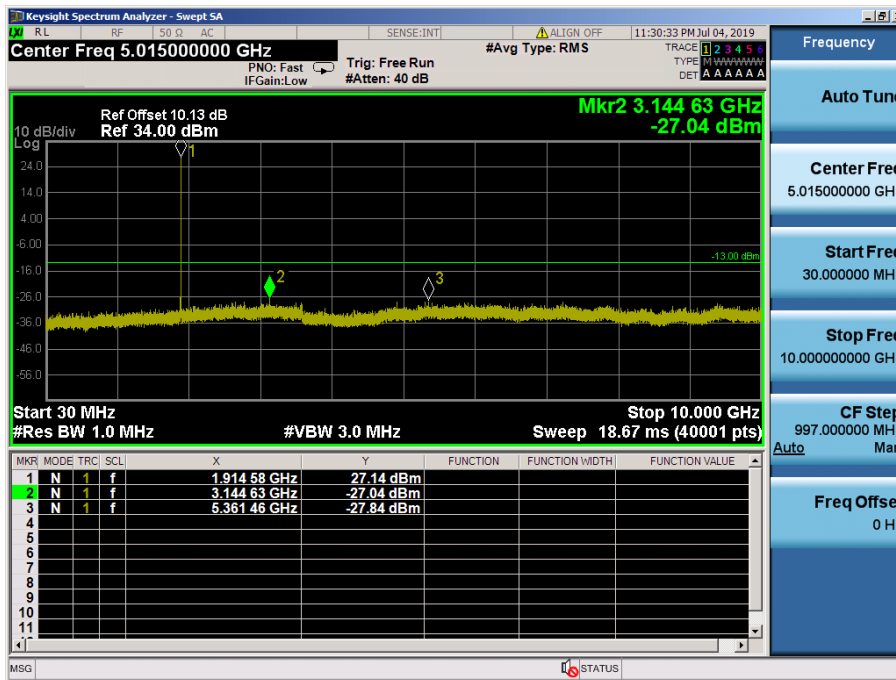

LTE Band 2, 25 / 10MHz / 16QAM - RB Size/Offset (25/0) – Mid Channel

LTE Band 2, 25 / 10MHz / 16QAM - RB Size/Offset (25/0) – Mid Channel

LTE Band 2, 25 / 10MHz / 64QAM - RB Size/Offset (1/49) – High Channel

LTE Band 2, 25 / 10MHz / 64QAM - RB Size/Offset (1/49) – High Channel

LTE Band 2, 25 / 5MHz / 16QAM - RB Size/Offset (12/13) – Low Channel

LTE Band 2, 25 / 5MHz / QPSK - RB Size/Offset (12/0) – Low Channel

LTE Band 2, 25 / 5MHz / QPSK - RB Size/Offset (1/24) – Mid Channel

LTE Band 2, 25 / 5MHz / QPSK - RB Size/Offset (1/24) – Mid Channel

LTE Band 2, 25 / 5MHz / 64QAM - RB Size/Offset (1/24) – High Channel