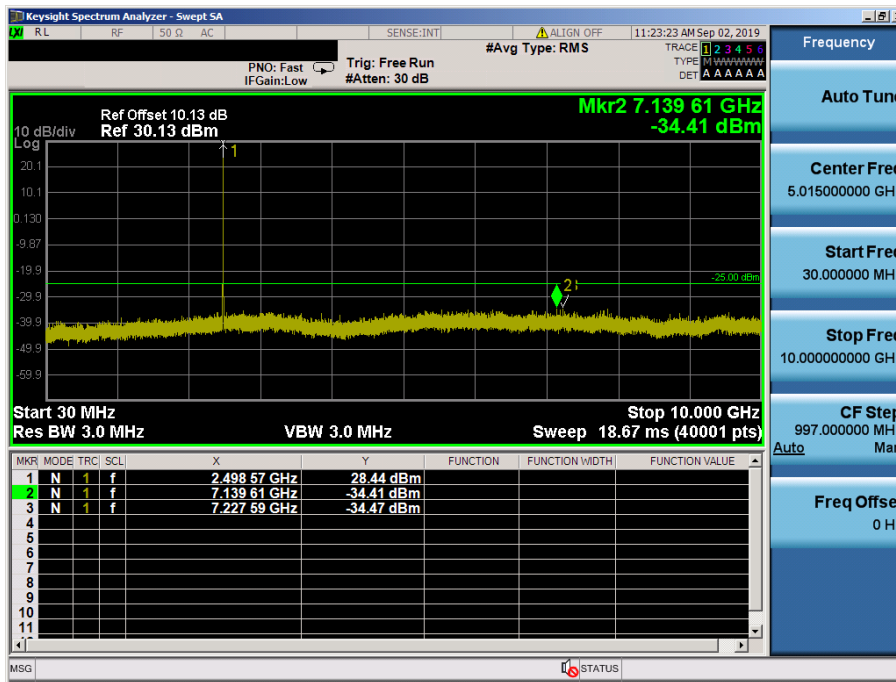

LTE Band 41 / 15MHz / 64QAM - RB Size/Offset (1/0) – High Channel

LTE Band 4 / 10MHz / QPSK - RB Size/Offset (50/0) – Low Channel

LTE Band 41 / 10MHz / QPSK - RB Size/Offset (50/0) – Low Channel

LTE Band 41 / 10MHz / 64QAM - RB Size/Offset (25/12) – Mid Channel

LTE Band 41 / 10MHz / 64QAM - RB Size/Offset (25/12) – Mid Channel

LTE Band 41 / 10MHz / QPSK - RB Size/Offset (50/0) – High Channel

LTE Band 2, 25 / 10MHz / QPSK - RB Size/Offset (50/0) – High Channel

LTE Band 41 / 5MHz / 16QAM - RB Size/Offset (12/6) – Low Channel