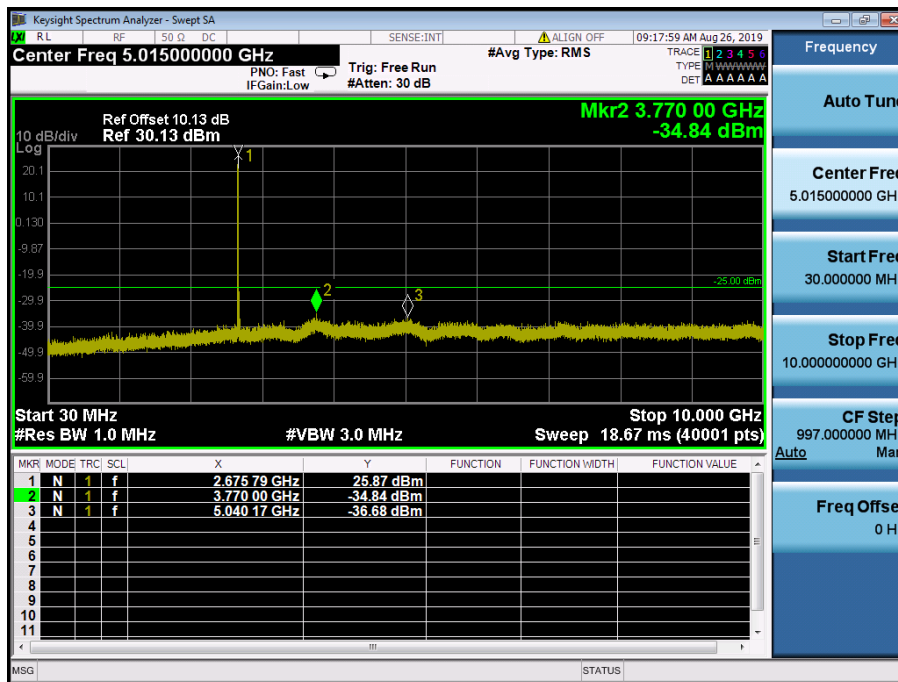

LTE Band 41 / 20MHz / 64QAM - RB Size/Offset (1/99)–Mid Channel

LTE Band 41 / 20MHz / 16QAM - RB Size/Offset (1/50) – High Channel

LTE Band 41 / 20MHz / 16QAM - RB Size/Offset (1/50) – High Channel

LTE Band 41 / 15MHz / QPSK - RB Size/Offset (75/0)-Low Channel

LTE Band 41 / 15MHz / QPSK - RB Size/Offset (75/0)-Low Channel

LTE Band 41 / 15MHz / QPSK - RB Size/Offset (1/0) – Mid Channel

LTE Band 41 / 15MHz / QPSK - RB Size/Offset (1/0) – Mid Channel

LTE Band 41 / 15MHz / 64QAM - RB Size/Offset (1/0) – High Channel