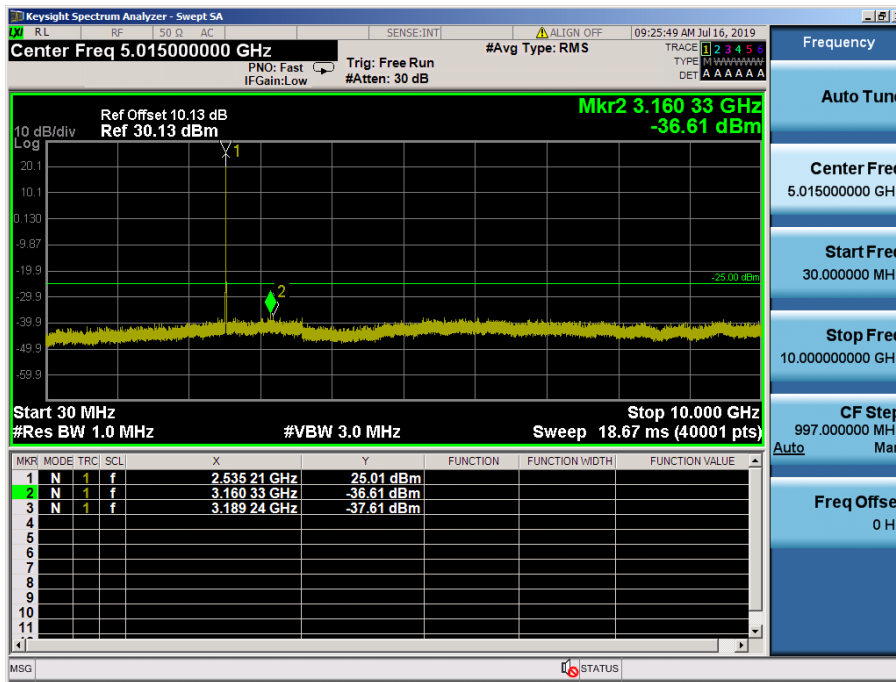

LTE Band 7 / 15MHz / 16QAM - RB Size/Offset (75/0) – High Channel

LTE Band 7 / 15MHz / 16QAM - RB Size/Offset (75/0) – High Channel

LTE Band 7 / 10MHz / 16QAM - RB Size/Offset (25/0) – Low Channel

LTE Band 7 / 10MHz / 16QAM - RB Size/Offset (25/0) – Low Channel

LTE Band 7 / 10MHz / 64QAM - RB Size/Offset (50/0) – Mid Channel

LTE Band 7 / 10MHz / 64QAM - RB Size/Offset (50/0) – Mid Channel

LTE Band 7 / 10MHz / QPSK - RB Size/Offset (50/0) – High Channel

LTE Band 7 / 10MHz / QPSK - RB Size/Offset (50/0) – High Channel

LTE Band 7 / 5MHz / 16QAM - RB Size/Offset (25/0) – Low Channel

LTE Band 7 / 5MHz / 16QAM - RB Size/Offset (25/0) – Low Channel

LTE Band 7 / 5MHz / 16QAM - RB Size/Offset (12/6) – Mid Channel

LTE Band 7 / 5MHz / 16QAM - RB Size/Offset (12/6) – Mid Channel

LTE Band 7 / 5MHz / QPSK - RB Size/Offset (25/0) – High Channel

LTE Band 7 / 5MHz / QPSK - RB Size/Offset (25/0) – High Channel

8.5 EMISSION MASK (Conducted)

LTE Band 14 / 10MHz / QPSK - RB Size/Offset (50/0) - Low Channel