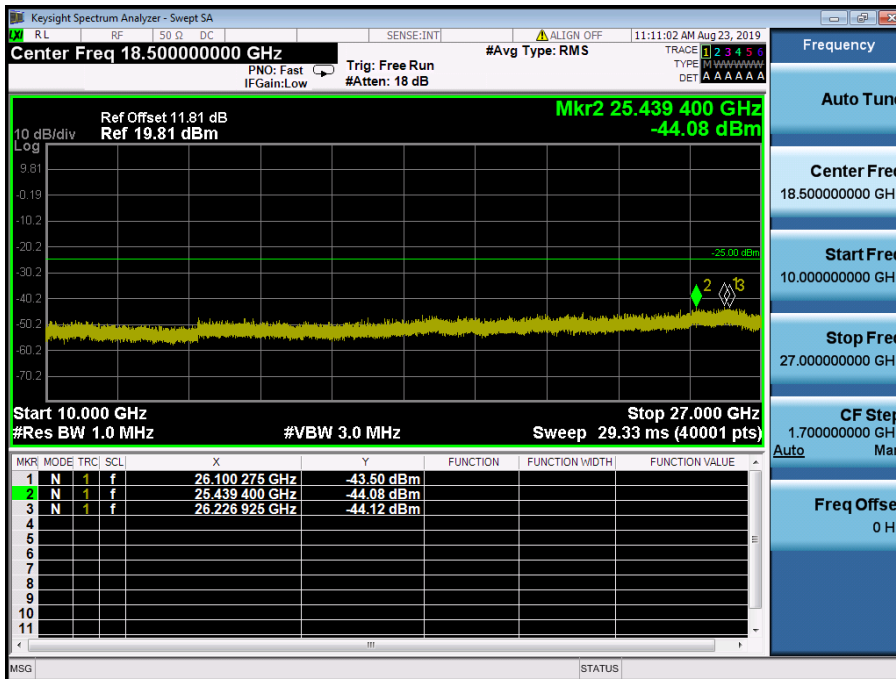

LTE Band 41 / 5MHz / 16QAM - RB Size/Offset (12/6) – Low Channel

LTE Band 41 / 5MHz / 16QAM - RB Size/Offset (12/13) – Mid Channel

LTE Band 41 / 5MHz / 16QAM - RB Size/Offset (12/13) – Mid Channel

LTE Band 4 / 5MHz / QPSK - RB Size/Offset (1/0) – High Channel

LTE Band 41 / 5MHz / QPSK - RB Size/Offset (1/0) – High Channel

8.4.10 LTE Band 7

LTE Band 7 / 20MHz / 16QAM - RB Size/Offset (1/99) – Low Channel

LTE Band 7 / 20MHz / 16QAM - RB Size/Offset (1/99) – Low Channel