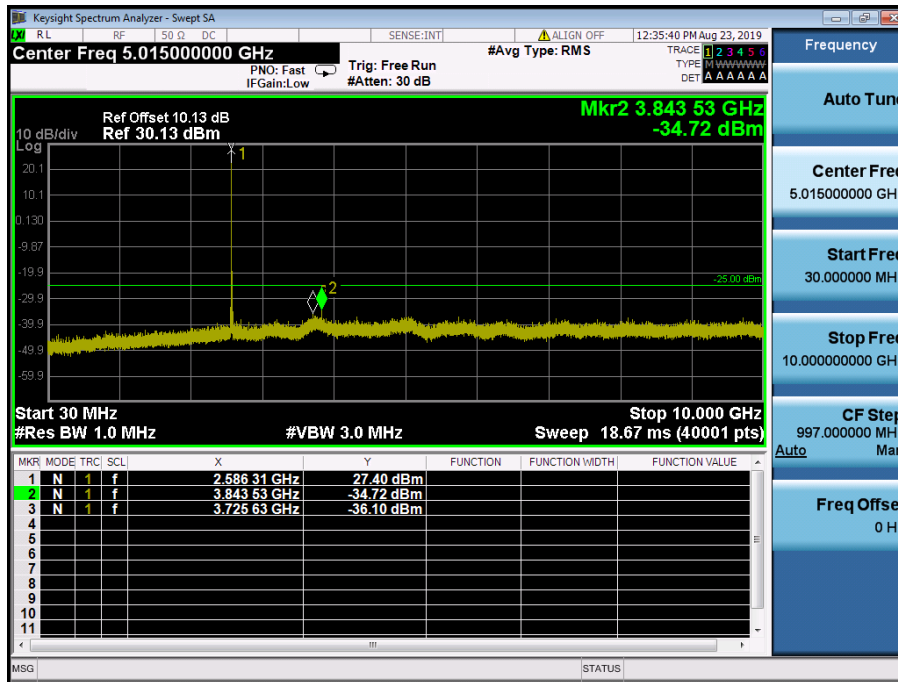

LTE Band 41 / 20MHz / 64QAM - RB Size/Offset (1/99)–Mid Channel

LTE Band 41 / 20MHz / 16QAM - RB Size/Offset (1/50) – High Channel

LTE Band 41 / 20MHz / 16QAM - RB Size/Offset (1/50) – High Channel

LTE Band 41 / 15MHz / QPSK - RB Size/Offset (75/0)-Low Channel

LTE Band 41 / 15MHz / QPSK - RB Size/Offset (75/0)-Low Channel

LTE Band 41 / 15MHz / QPSK - RB Size/Offset (1/0) – Mid Channel

LTE Band 41 / 15MHz / QPSK - RB Size/Offset (1/0) – Mid Channel

LTE Band 41 / 15MHz / 64QAM - RB Size/Offset (1/0) – High Channel