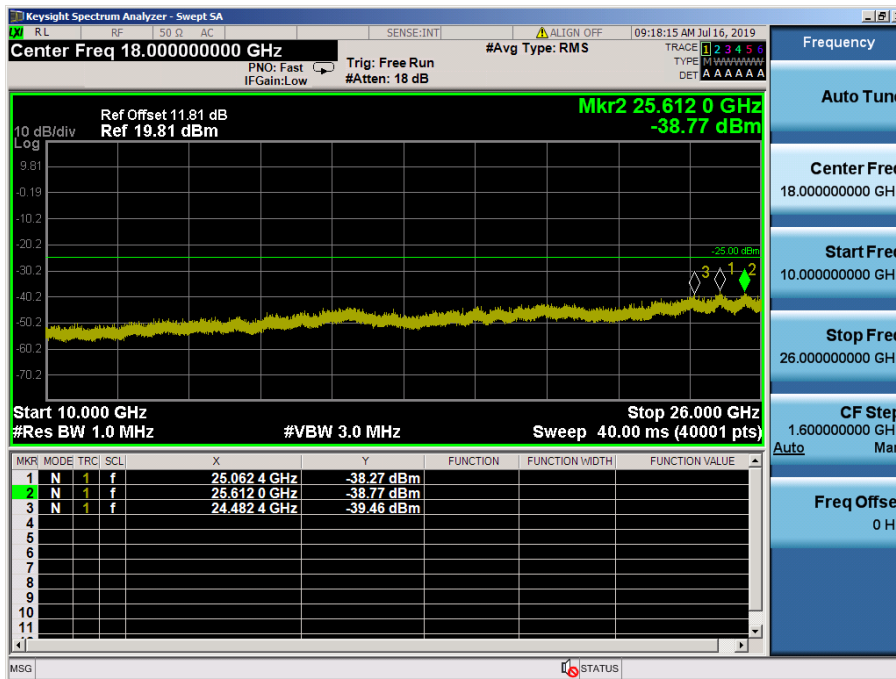

LTE Band 7 / 15MHz / 16QAM - RB Size/Offset (75/0) – High Channel

LTE Band 7 / 15MHz / 16QAM - RB Size/Offset (75/0) – High Channel

LTE Band 7 / 10MHz / 16QAM - RB Size/Offset (25/0) – Low Channel

LTE Band 7 / 10MHz / 16QAM - RB Size/Offset (25/0) – Low Channel

LTE Band 7 / 10MHz / 64QAM - RB Size/Offset (50/0) – Mid Channel

LTE Band 7 / 10MHz / 64QAM - RB Size/Offset (50/0) – Mid Channel

LTE Band 7 / 10MHz / QPSK - RB Size/Offset (50/0) – High Channel

LTE Band 7 / 10MHz / QPSK - RB Size/Offset (50/0) – High Channel

LTE Band 7 / 5MHz / 16QAM - RB Size/Offset (25/0) – Low Channel

LTE Band 7 / 5MHz / 16QAM - RB Size/Offset (25/0) – Low Channel

LTE Band 7 / 5MHz / 16QAM - RB Size/Offset (12/6) – Mid Channel

LTE Band 7 / 5MHz / 16QAM - RB Size/Offset (12/6) – Mid Channel