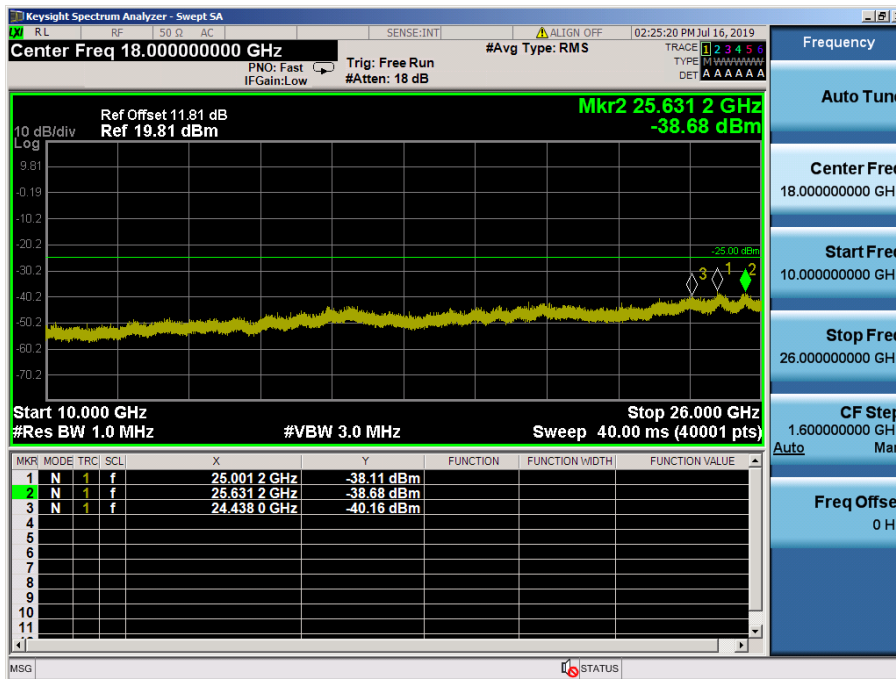

LTE Band 41 / 5MHz / QPSK - RB Size/Offset (1/0) – High Channel

8.4.10 LTE Band 7

LTE Band 7 / 20MHz / 16QAM - RB Size/Offset (1/99) – Low Channel

LTE Band 7 / 20MHz / 16QAM - RB Size/Offset (1/99) – Low Channel

LTE Band 7 / 20MHz / 64QAM - RB Size/Offset (50/25) – Mid Channel

LTE Band 7 / 20MHz / 64QAM - RB Size/Offset (50/25) – Mid Channel

LTE Band 7 / 20MHz / 64QAM- RB Size/Offset (50/50) – High Channel

LTE Band 7 / 20MHz / 64QAM - RB Size/Offset (50/50) – High Channel