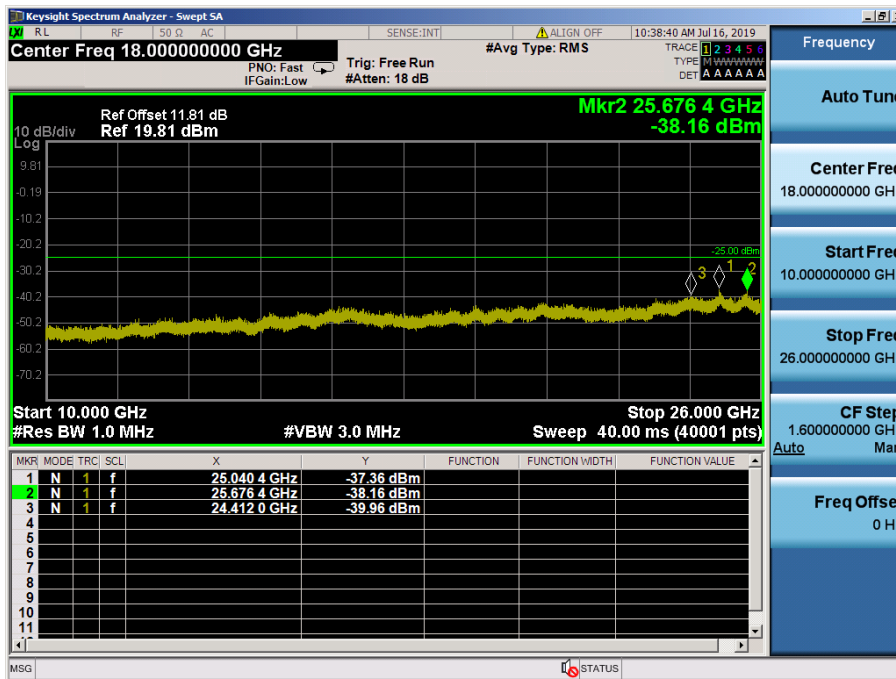

LTE Band 7 / 15MHz / 16QAM - RB Size/Offset (36/0) – Mid Channel