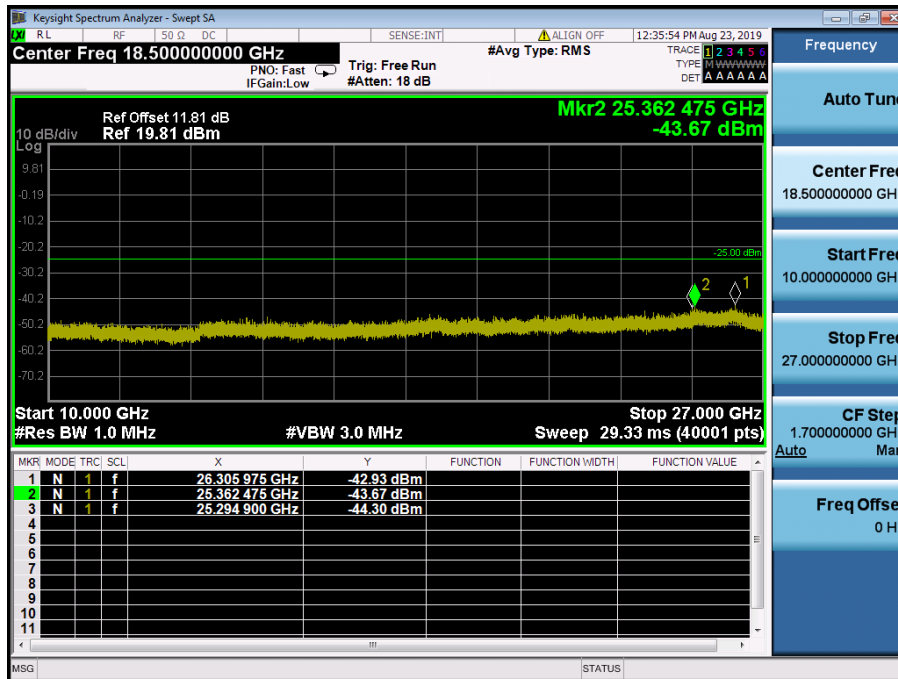

LTE Band 41 / 15MHz / QPSK - RB Size/Offset (1/0) – Mid Channel