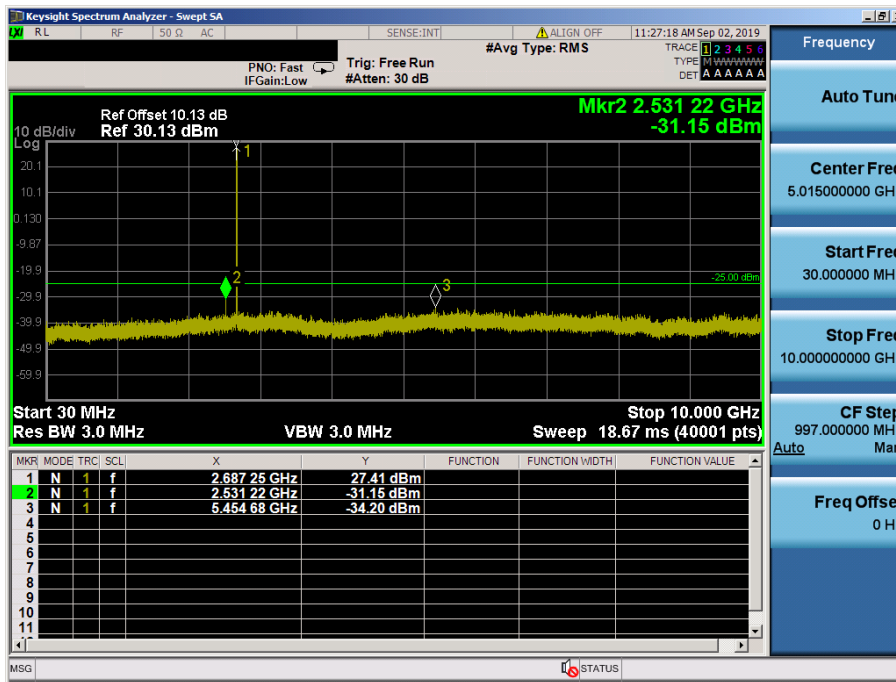

LTE Band 4 / 5MHz / QPSK - RB Size/Offset (1/0) – High Channel