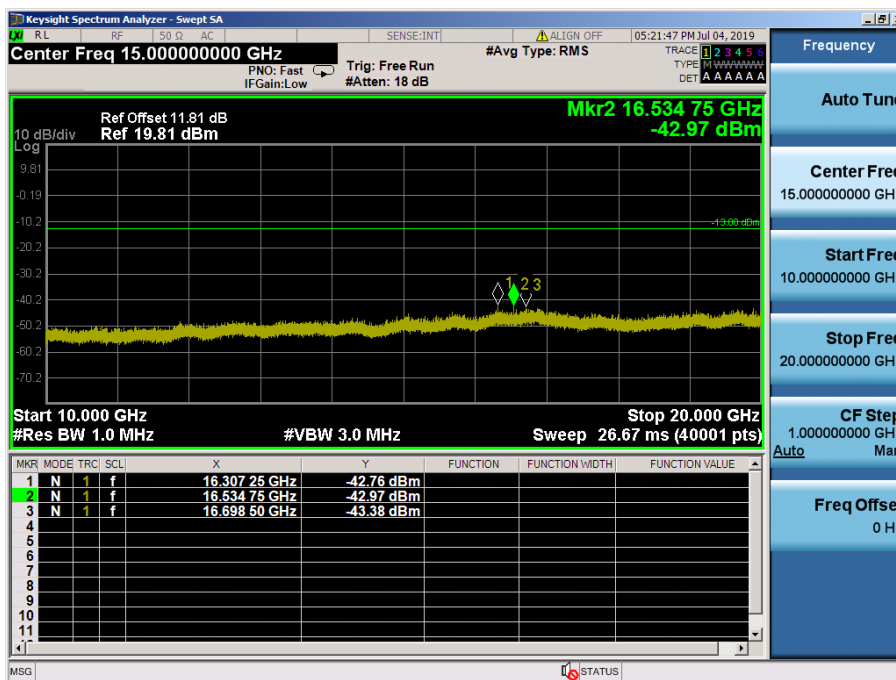

LTE Band 2, 25 / 10MHz / 16QAM - RB Size/Offset (25/0) – Mid Channel

LTE Band 2, 25 / 10MHz / 16QAM - RB Size/Offset (25/0) – Mid Channel

LTE Band 2, 25 / 10MHz / 64QAM - RB Size/Offset (1/49) – High Channel

LTE Band 2, 25 / 10MHz / 64QAM - RB Size/Offset (1/49) – High Channel

LTE Band 2, 25 / 5MHz / 16QAM - RB Size/Offset (12/13) – Low Channel

LTE Band 2, 25 / 5MHz / QPSK - RB Size/Offset (12/0) – Low Channel

LTE Band 2, 25 / 5MHz / QPSK - RB Size/Offset (1/24) – Mid Channel

LTE Band 2, 25 / 5MHz / QPSK - RB Size/Offset (1/24) – Mid Channel

LTE Band 2, 25 / 5MHz / 64QAM - RB Size/Offset (1/24) – High Channel