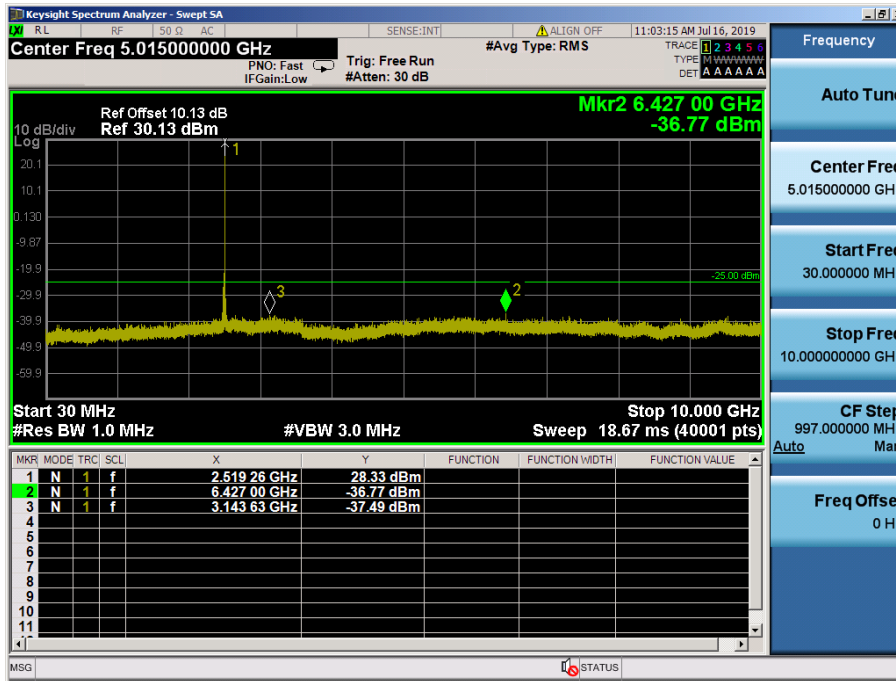

LTE Band 41 / 5MHz / 16QAM - RB Size/Offset (12/6) – Low Channel

LTE Band 41 / 5MHz / 16QAM - RB Size/Offset (12/13) – Mid Channel

LTE Band 41 / 5MHz / 16QAM - RB Size/Offset (12/13) – Mid Channel

LTE Band 4 / 5MHz / QPSK - RB Size/Offset (1/0) – High Channel

LTE Band 41 / 5MHz / QPSK - RB Size/Offset (1/0) – High Channel

8.4.10 LTE Band 7

LTE Band 7 / 20MHz / 16QAM - RB Size/Offset (1/99) – Low Channel

LTE Band 7 / 20MHz / 16QAM - RB Size/Offset (1/99) – Low Channel