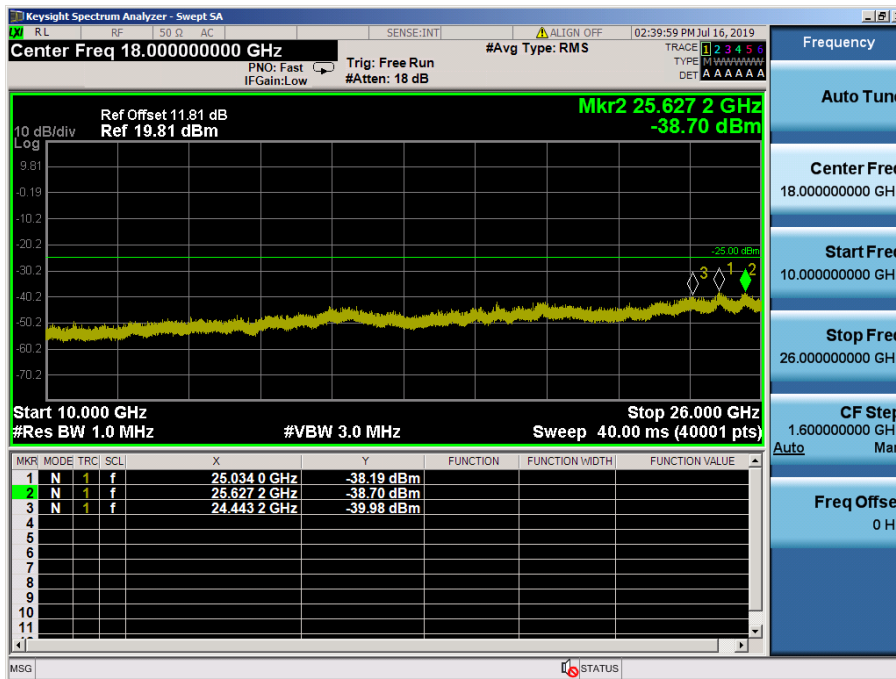

LTE Band 41 / 5MHz / QPSK - RB Size/Offset (1/0) – High Channel

8.4.10 LTE Band 7

LTE Band 7 / 20MHz / 16QAM - RB Size/Offset (1/99) – Low Channel

LTE Band 7 / 20MHz / 16QAM - RB Size/Offset (1/99) – Low Channel

LTE Band 7 / 20MHz / 64QAM - RB Size/Offset (50/25) – Mid Channel

LTE Band 7 / 20MHz / 64QAM - RB Size/Offset (50/25) – Mid Channel

LTE Band 7 / 20MHz / 64QAM- RB Size/Offset (50/50) – High Channel

LTE Band 7 / 20MHz / 64QAM - RB Size/Offset (50/50) – High Channel