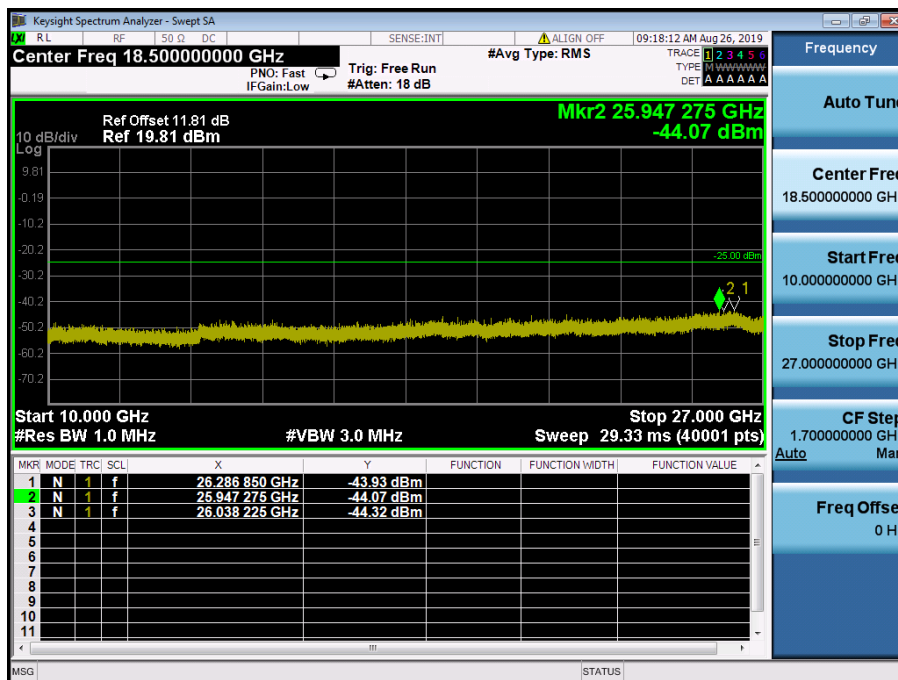

LTE Band 41 / 15MHz / QPSK - RB Size/Offset (75/0)-Low Channel

LTE Band 41 / 15MHz / QPSK - RB Size/Offset (1/0) – Mid Channel

LTE Band 41 / 15MHz / QPSK - RB Size/Offset (1/0) – Mid Channel

LTE Band 41 / 15MHz / 64QAM - RB Size/Offset (1/0) – High Channel