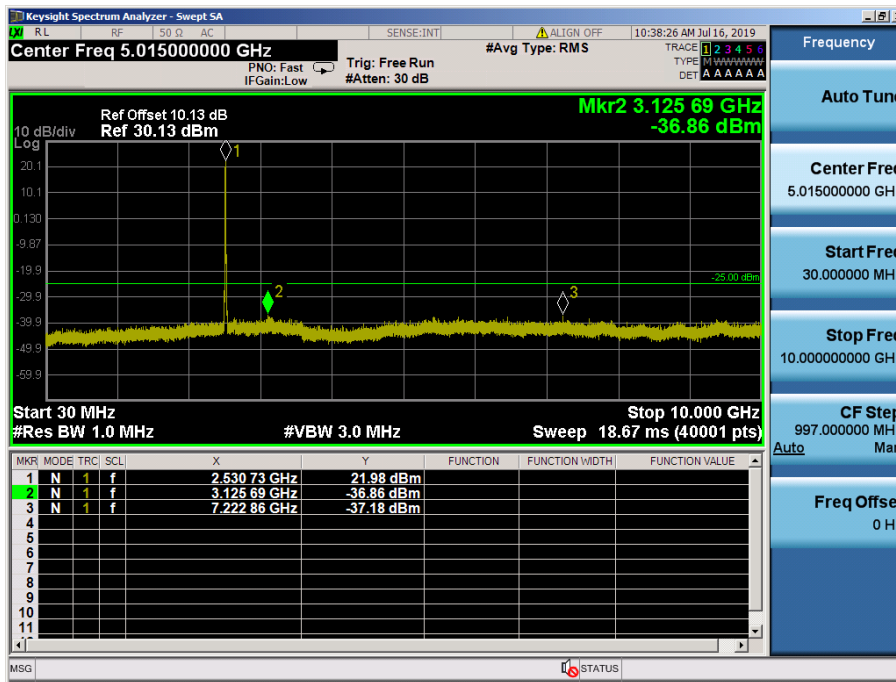

LTE Band 7 / 15MHz / 16QAM - RB Size/Offset (36/0) – Mid Channel