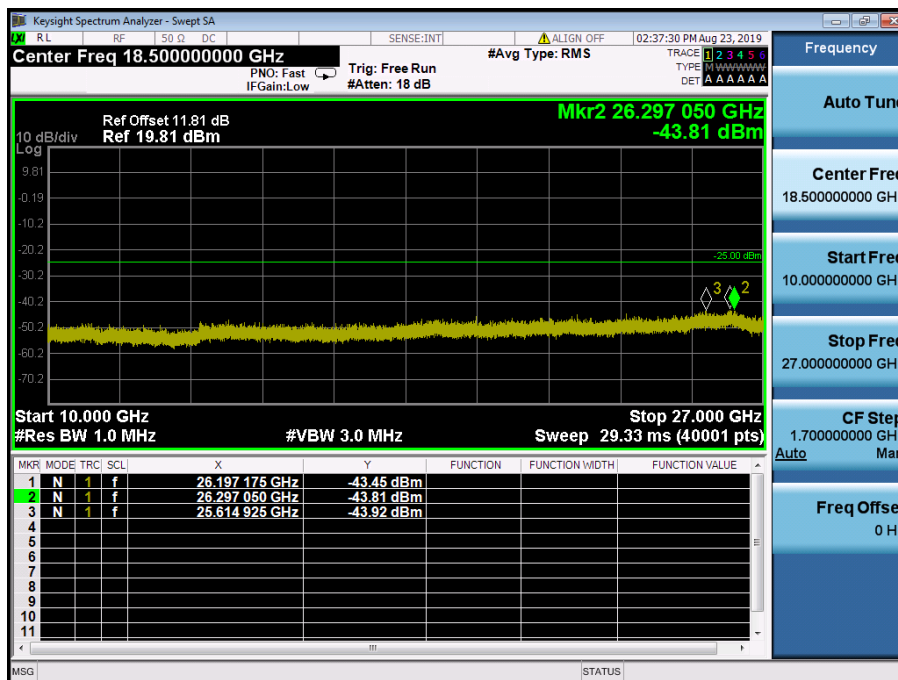

LTE Band 41 / 5MHz / 16QAM - RB Size/Offset (12/13) – Mid Channel