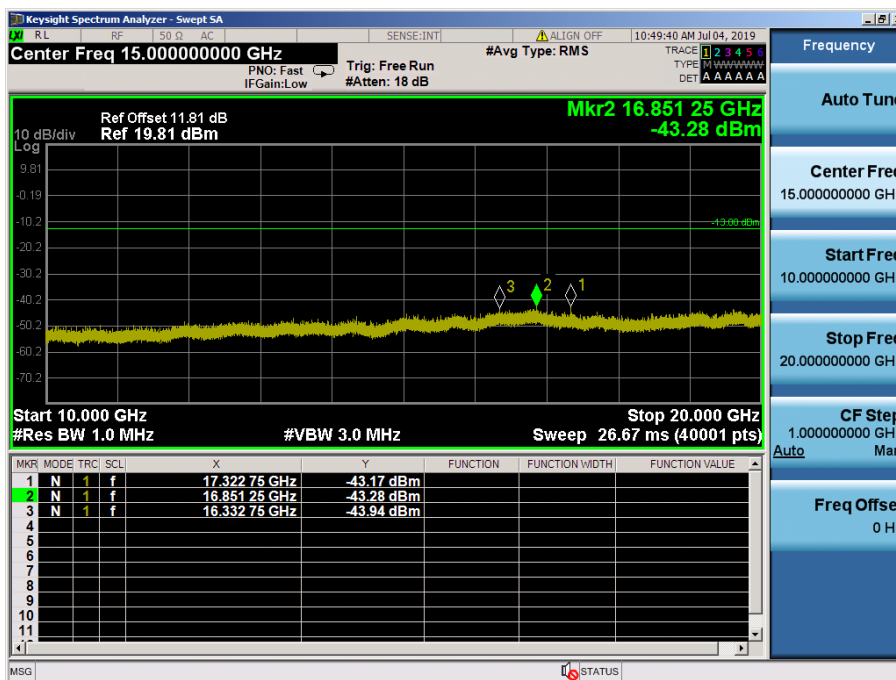

LTE Band 2, 25 / 5MHz / 64QAM - RB Size/Offset (1/24) – High Channel

LTE Band 2, 25 / 3MHz / 16QAM - RB Size/Offset (1/14) – Low Channel

LTE Band 2, 25 / 3MHz / 16QAM - RB Size/Offset (1/14) – Low Channel

LTE Band 2, 25 / 3MHz / 16QAM - RB Size/Offset (1/0) – Mid Channel

LTE Band 2, 25 / 3MHz / 16QAM - RB Size/Offset (1/0) – Mid Channel

LTE Band 2, 25 / 3MHz / QPSK - RB Size/Offset (1/7) – High Channel

LTE Band 2, 25 / 3MHz / QPSK - RB Size/Offset (1/7) – High Channel

LTE Band 2, 25 / 1.4MHz / 64QAM - RB Size/Offset (1/0) – Low Channel

LTE Band 2, 25 / 1.4MHz / 64QAM - RB Size/Offset (1/0) – Low Channel

LTE Band 2, 25 / 1.4MHz / QPSK - RB Size/Offset (1/2) – Mid Channel

LTE Band 2, 25 / 1.4MHz / QPSK - RB Size/Offset (1/2) – Mid Channel

LTE Band 2, 25 / 1.4MHz / 16QAM - RB Size/Offset (1/0) – High Channel

LTE Band 2, 25 / 1.4MHz / QPSK - RB Size/Offset (1/0) – High Channel