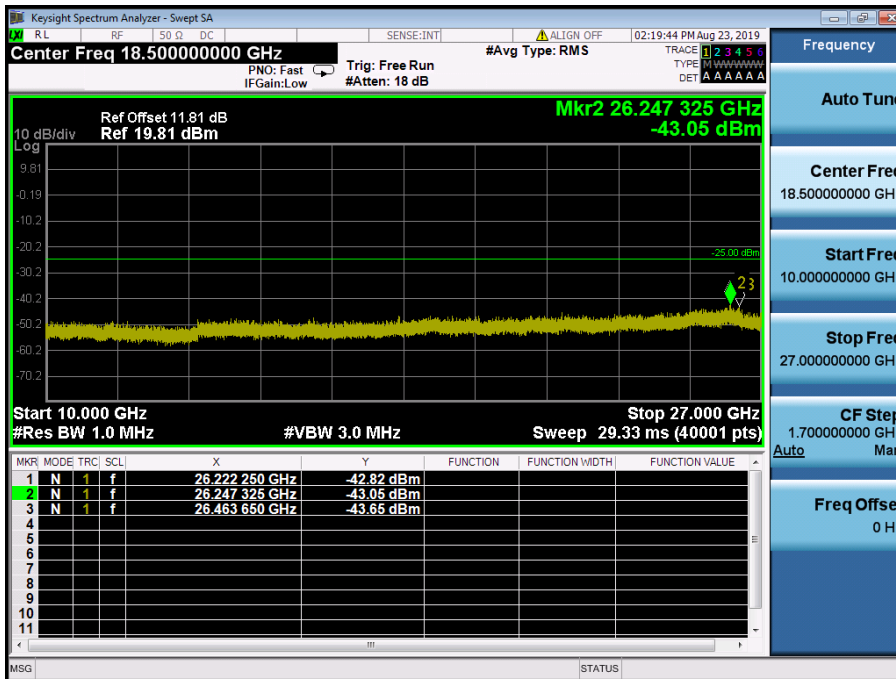

LTE Band 41 / 10MHz / 64QAM - RB Size/Offset (25/12) – Mid Channel

LTE Band 41 / 10MHz / QPSK - RB Size/Offset (50/0) – High Channel

LTE Band 2, 25 / 10MHz / QPSK - RB Size/Offset (50/0) – High Channel

LTE Band 41 / 5MHz / 16QAM - RB Size/Offset (12/6) – Low Channel