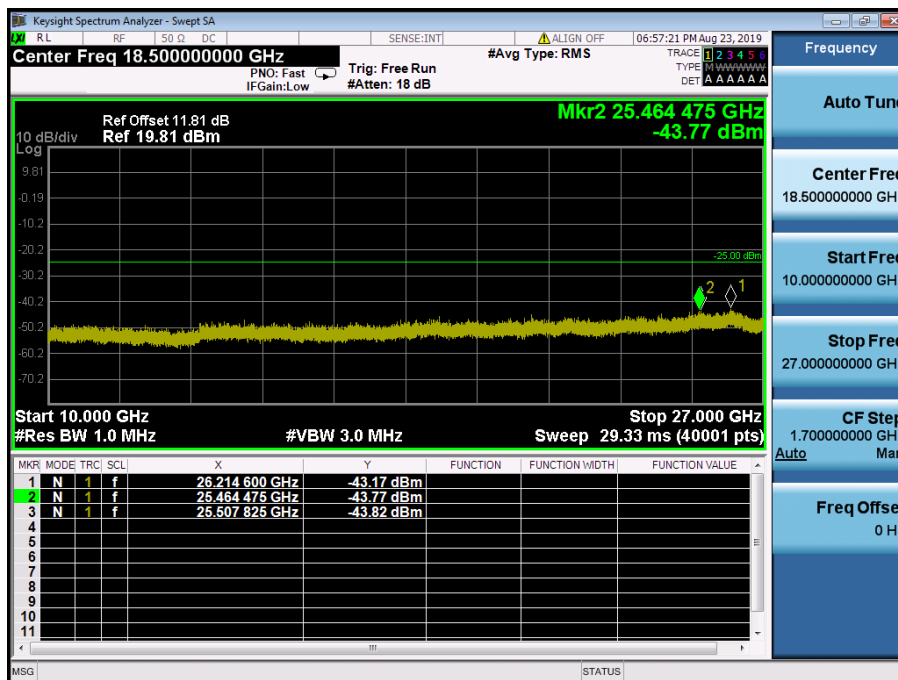

LTE Band 41 / 15MHz / 64QAM - RB Size/Offset (1/0) – High Channel

LTE Band 4 / 10MHz / QPSK - RB Size/Offset (50/0) – Low Channel

LTE Band 41 / 10MHz / QPSK - RB Size/Offset (50/0) – Low Channel

LTE Band 41 / 10MHz / 64QAM - RB Size/Offset (25/12) – Mid Channel

LTE Band 41 / 10MHz / 64QAM - RB Size/Offset (25/12) – Mid Channel

LTE Band 41 / 10MHz / QPSK - RB Size/Offset (50/0) – High Channel

LTE Band 2, 25 / 10MHz / QPSK - RB Size/Offset (50/0) – High Channel

LTE Band 41 / 5MHz / 16QAM - RB Size/Offset (12/6) – Low Channel