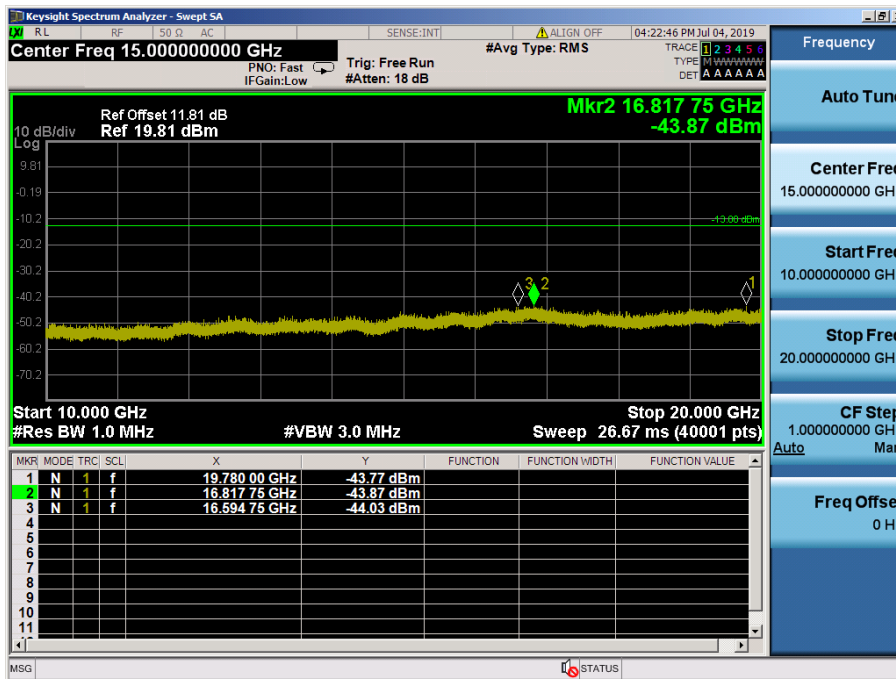

LTE Band 2, 25 / 10MHz / 64QAM - RB Size/Offset (1/49) – High Channel

LTE Band 2, 25 / 5MHz / 16QAM - RB Size/Offset (12/13) – Low Channel

LTE Band 2, 25 / 5MHz / QPSK - RB Size/Offset (12/0) – Low Channel

LTE Band 2, 25 / 5MHz / QPSK - RB Size/Offset (1/24) – Mid Channel

LTE Band 2, 25 / 5MHz / QPSK - RB Size/Offset (1/24) – Mid Channel

LTE Band 2, 25 / 5MHz / 64QAM - RB Size/Offset (1/24) – High Channel

LTE Band 2, 25 / 5MHz / 64QAM - RB Size/Offset (1/24) – High Channel

LTE Band 2, 25 / 3MHz / 16QAM - RB Size/Offset (1/14) – Low Channel

LTE Band 2, 25 / 3MHz / 16QAM - RB Size/Offset (1/14) – Low Channel

LTE Band 2, 25 / 3MHz / 16QAM - RB Size/Offset (1/0) – Mid Channel

LTE Band 2, 25 / 3MHz / 16QAM - RB Size/Offset (1/0) – Mid Channel

LTE Band 2, 25 / 3MHz / QPSK - RB Size/Offset (1/7) – High Channel

LTE Band 2, 25 / 3MHz / QPSK - RB Size/Offset (1/7) – High Channel