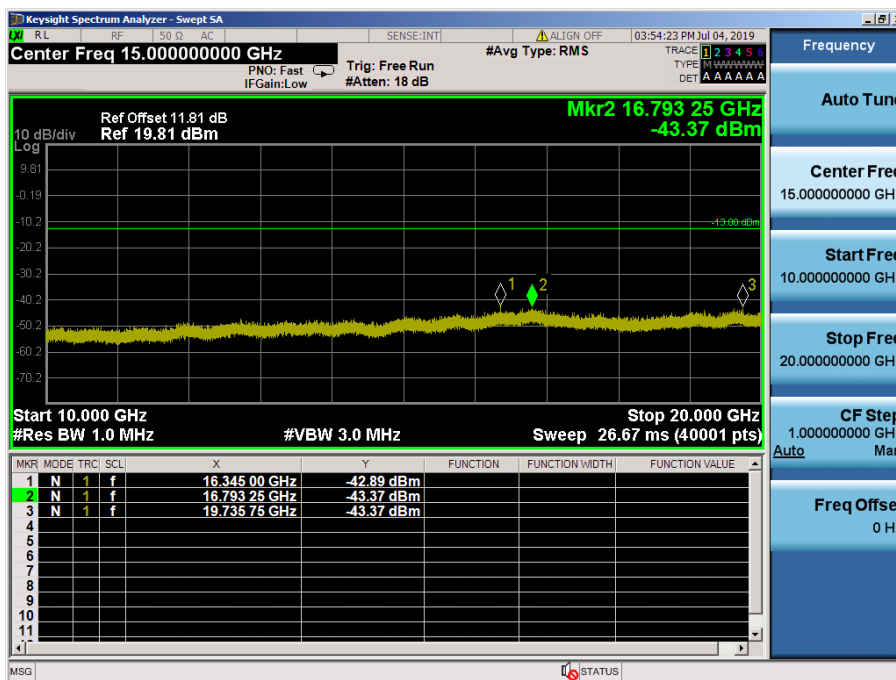

LTE Band 2, 25 / 3MHz / 16QAM - RB Size/Offset (1/0) – Mid Channel

LTE Band 2, 25 / 3MHz / 16QAM - RB Size/Offset (1/0) – Mid Channel

LTE Band 2, 25 / 3MHz / QPSK - RB Size/Offset (1/7) – High Channel

LTE Band 2, 25 / 3MHz / QPSK - RB Size/Offset (1/7) – High Channel

LTE Band 2, 25 / 1.4MHz / 64QAM - RB Size/Offset (1/0) – Low Channel

LTE Band 2, 25 / 1.4MHz / 64QAM - RB Size/Offset (1/0) – Low Channel

LTE Band 2, 25 / 1.4MHz / QPSK - RB Size/Offset (1/2) – Mid Channel

LTE Band 2, 25 / 1.4MHz / QPSK - RB Size/Offset (1/2) – Mid Channel

LTE Band 2, 25 / 1.4MHz / 16QAM - RB Size/Offset (1/0) – High Channel

LTE Band 2, 25 / 1.4MHz / QPSK - RB Size/Offset (1/0) – High Channel