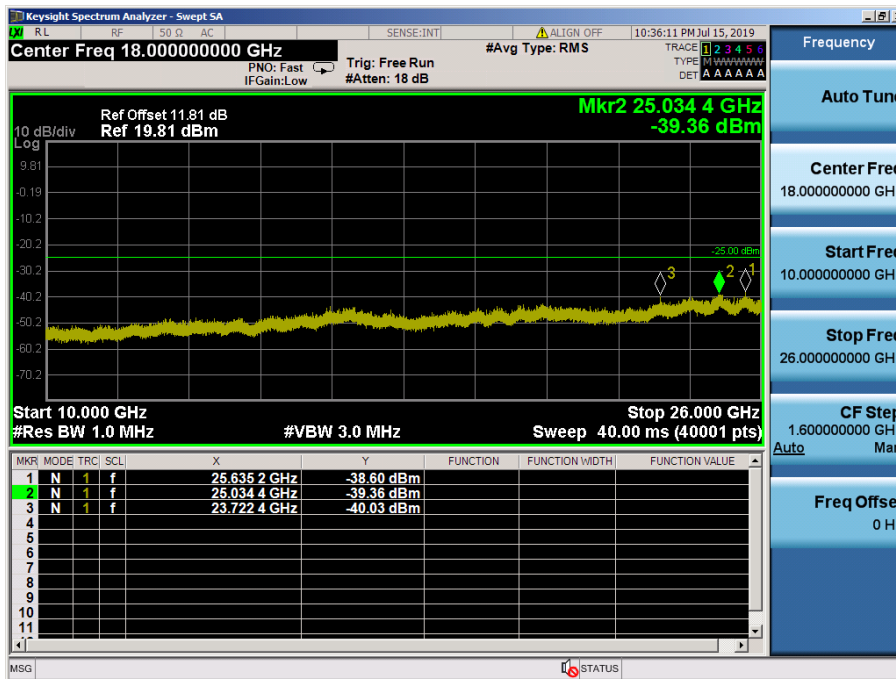

LTE Band 7 / 15MHz / 16QAM - RB Size/Offset (75/0) – High Channel

LTE Band 7 / 15MHz / 16QAM - RB Size/Offset (75/0) – High Channel

LTE Band 7 / 10MHz / 16QAM - RB Size/Offset (25/0) – Low Channel

LTE Band 7 / 10MHz / 16QAM - RB Size/Offset (25/0) – Low Channel

LTE Band 7 / 10MHz / 64QAM - RB Size/Offset (50/0) – Mid Channel

LTE Band 7 / 10MHz / 64QAM - RB Size/Offset (50/0) – Mid Channel

LTE Band 7 / 10MHz / QPSK - RB Size/Offset (50/0) – High Channel

LTE Band 7 / 10MHz / QPSK - RB Size/Offset (50/0) – High Channel