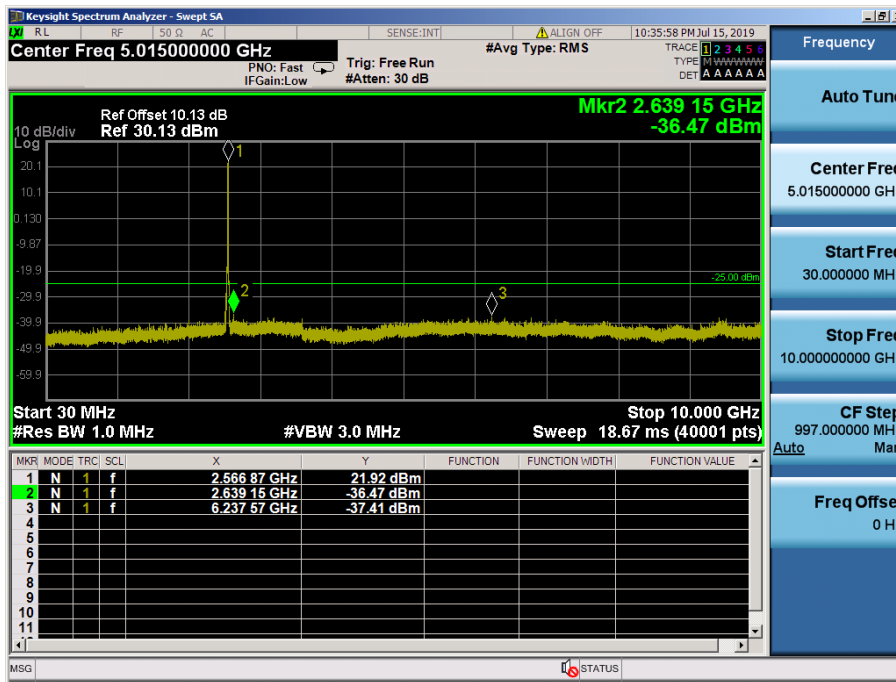

LTE Band 7 / 15MHz / 16QAM - RB Size/Offset (75/0) – High Channel

LTE Band 7 / 15MHz / 16QAM - RB Size/Offset (75/0) – High Channel

LTE Band 7 / 10MHz / 16QAM - RB Size/Offset (25/0) – Low Channel

LTE Band 7 / 10MHz / 16QAM - RB Size/Offset (25/0) – Low Channel

LTE Band 7 / 10MHz / 64QAM - RB Size/Offset (50/0) – Mid Channel

LTE Band 7 / 10MHz / 64QAM - RB Size/Offset (50/0) – Mid Channel

LTE Band 7 / 10MHz / QPSK - RB Size/Offset (50/0) – High Channel

LTE Band 7 / 10MHz / QPSK - RB Size/Offset (50/0) – High Channel