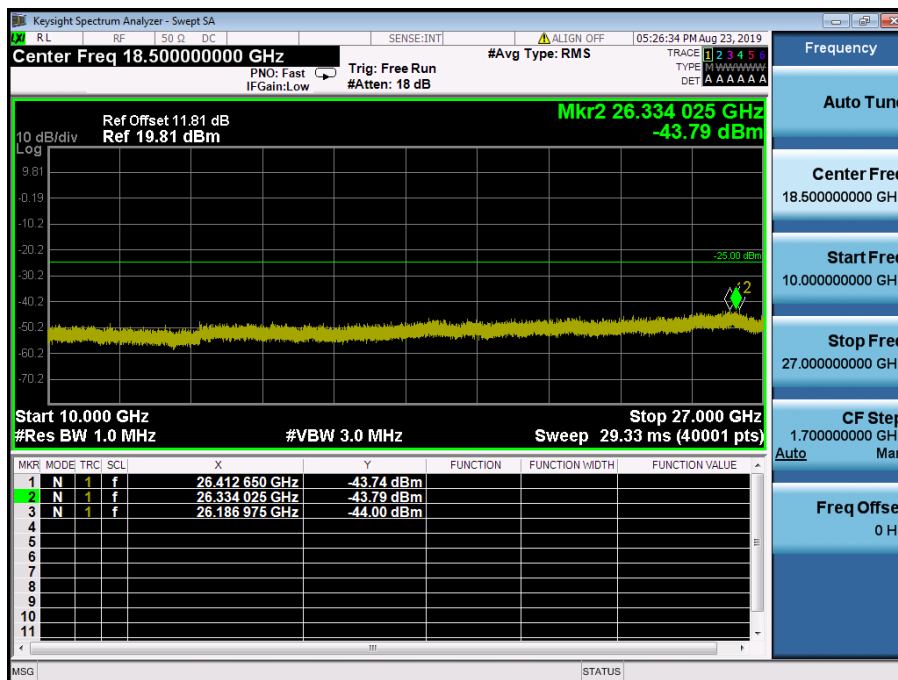

LTE Band 2, 25 / 1.4MHz / QPSK - RB Size/Offset (1/2) – Mid Channel

LTE Band 2, 25 / 1.4MHz / 16QAM - RB Size/Offset (1/0) – High Channel

LTE Band 2, 25 / 1.4MHz / QPSK - RB Size/Offset (1/0) – High Channel

8.4.9 LTE Band 41

LTE Band 41 / 20MHz / QPSK - RB Size/Offset (50/0) –Low Channel

LTE Band 41 / 20MHz / QPSK - RB Size/Offset (50/0) –Low Channel

LTE Band 41 / 20MHz / 64QAM - RB Size/Offset (1/99)–Mid Channel

LTE Band 41 / 20MHz / 64QAM - RB Size/Offset (1/99)–Mid Channel

LTE Band 41 / 20MHz / 16QAM - RB Size/Offset (1/50) – High Channel

LTE Band 41 / 20MHz / 16QAM - RB Size/Offset (1/50) – High Channel

LTE Band 41 / 15MHz / QPSK - RB Size/Offset (75/0)-Low Channel