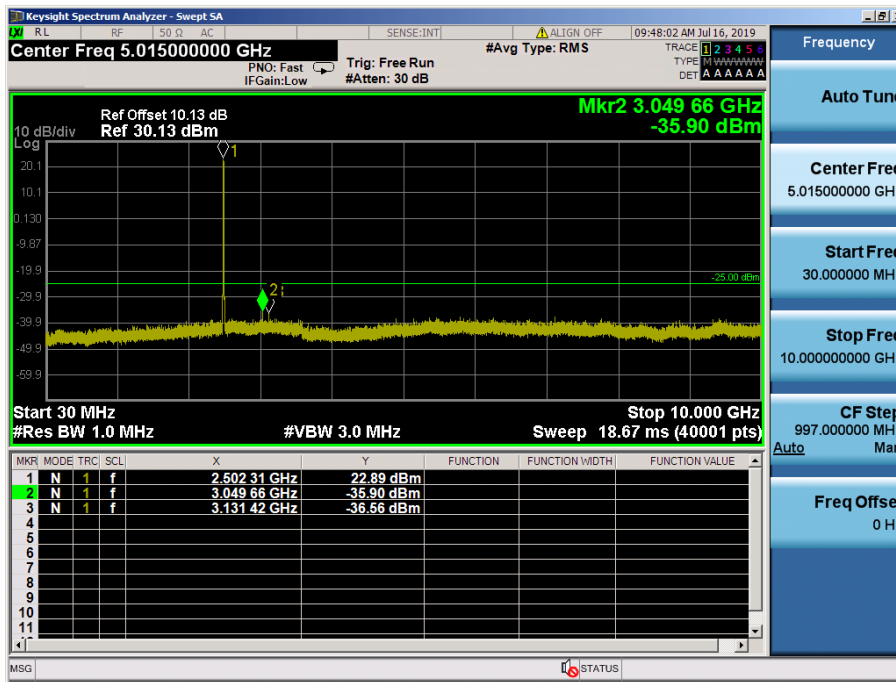

LTE Band 7 / 15MHz / 16QAM - RB Size/Offset (36/0) – Low Channel

LTE Band 7 / 15MHz / 16QAM - RB Size/Offset (36/0) – Low Channel

LTE Band 7 / 15MHz / 16QAM - RB Size/Offset (36/0) – Mid Channel

LTE Band 7 / 15MHz / 16QAM - RB Size/Offset (36/0) – Mid Channel

LTE Band 7 / 15MHz / 16QAM - RB Size/Offset (75/0) – High Channel

LTE Band 7 / 15MHz / 16QAM - RB Size/Offset (75/0) – High Channel

LTE Band 7 / 10MHz / 16QAM - RB Size/Offset (25/0) – Low Channel

LTE Band 7 / 10MHz / 16QAM - RB Size/Offset (25/0) – Low Channel