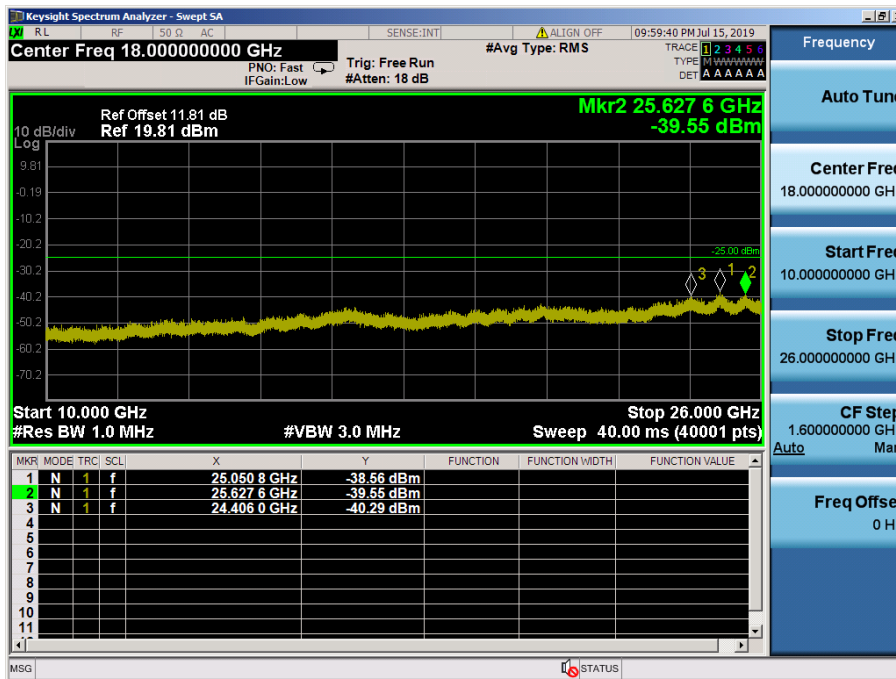

LTE Band 7 / 10MHz / 64QAM - RB Size/Offset (50/0) – Mid Channel

LTE Band 7 / 10MHz / 64QAM - RB Size/Offset (50/0) – Mid Channel

LTE Band 7 / 10MHz / QPSK - RB Size/Offset (50/0) – High Channel

LTE Band 7 / 10MHz / QPSK - RB Size/Offset (50/0) – High Channel

LTE Band 7 / 5MHz / 16QAM - RB Size/Offset (25/0) – Low Channel

LTE Band 7 / 5MHz / 16QAM - RB Size/Offset (25/0) – Low Channel

LTE Band 7 / 5MHz / 16QAM - RB Size/Offset (12/6) – Mid Channel

LTE Band 7 / 5MHz / 16QAM - RB Size/Offset (12/6) – Mid Channel

LTE Band 7 / 5MHz / QPSK - RB Size/Offset (25/0) – High Channel

LTE Band 7 / 5MHz / QPSK - RB Size/Offset (25/0) – High Channel

8.5 EMISSION MASK (Conducted)

LTE Band 14 / 10MHz / QPSK - RB Size/Offset (50/0) - Low Channel

LTE Band 14 / 5MHz / QPSK - RB Size/Offset (25/0) - Low Channel

LTE Band 14 / 5MHz / QPSK - RB Size/Offset (25/0) – High Channel