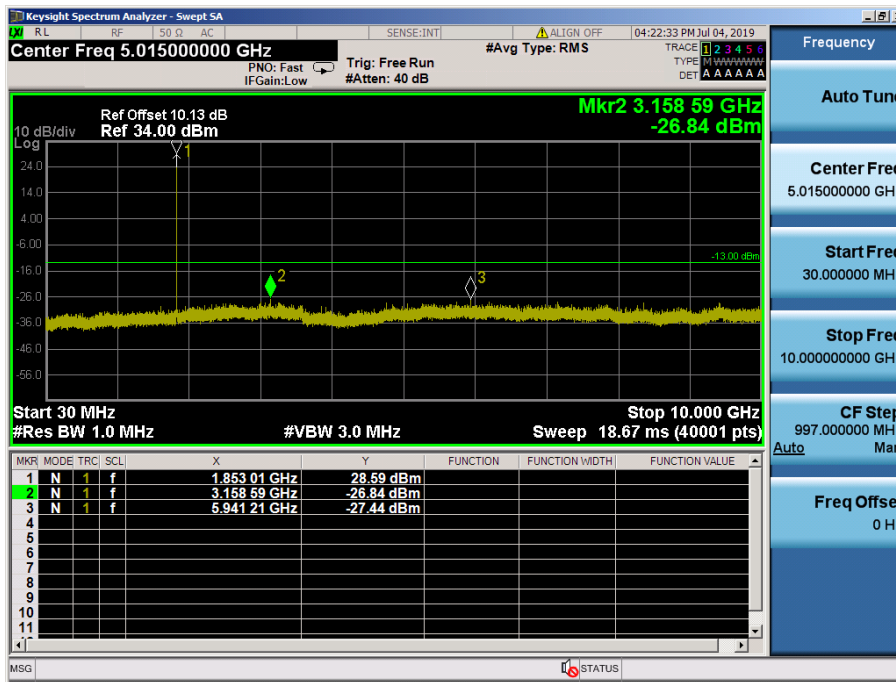

LTE Band 2, 25 / 10MHz / 64QAM - RB Size/Offset (1/49) – High Channel

LTE Band 2, 25 / 5MHz / 16QAM - RB Size/Offset (12/13) – Low Channel

LTE Band 2, 25 / 5MHz / QPSK - RB Size/Offset (12/0) – Low Channel

LTE Band 2, 25 / 5MHz / QPSK - RB Size/Offset (1/24) – Mid Channel

LTE Band 2, 25 / 5MHz / QPSK - RB Size/Offset (1/24) – Mid Channel

LTE Band 2, 25 / 5MHz / 64QAM - RB Size/Offset (1/24) – High Channel

LTE Band 2, 25 / 5MHz / 64QAM - RB Size/Offset (1/24) – High Channel

LTE Band 2, 25 / 3MHz / 16QAM - RB Size/Offset (1/14) – Low Channel

LTE Band 2, 25 / 3MHz / 16QAM - RB Size/Offset (1/14) – Low Channel

LTE Band 2, 25 / 3MHz / 16QAM - RB Size/Offset (1/0) – Mid Channel

LTE Band 2, 25 / 3MHz / 16QAM - RB Size/Offset (1/0) – Mid Channel

LTE Band 2, 25 / 3MHz / QPSK - RB Size/Offset (1/7) – High Channel

LTE Band 2, 25 / 3MHz / QPSK - RB Size/Offset (1/7) – High Channel