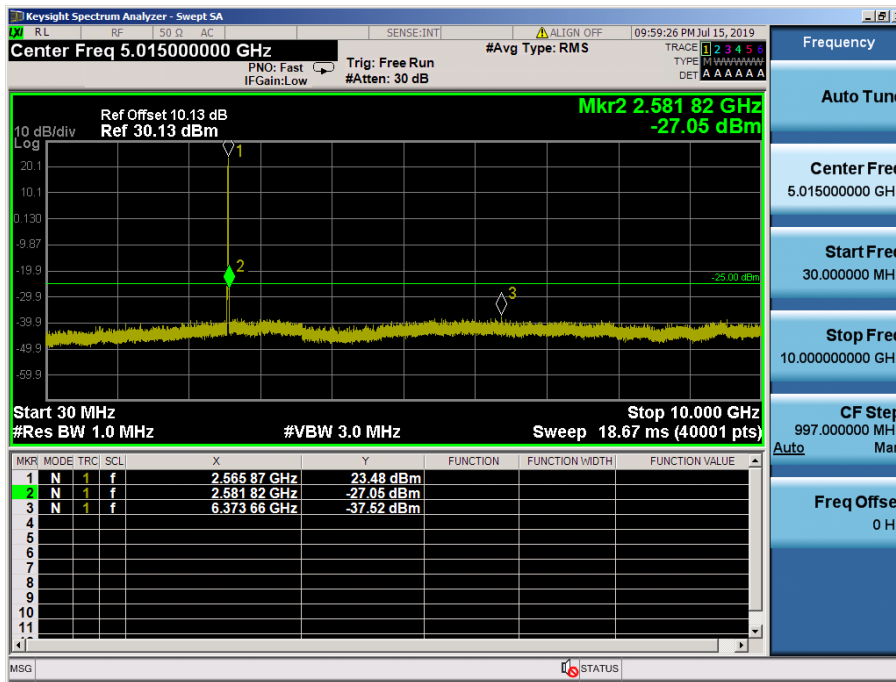

LTE Band 7 / 10MHz / 64QAM - RB Size/Offset (50/0) – Mid Channel

LTE Band 7 / 10MHz / 64QAM - RB Size/Offset (50/0) – Mid Channel

LTE Band 7 / 10MHz / QPSK - RB Size/Offset (50/0) – High Channel

LTE Band 7 / 10MHz / QPSK - RB Size/Offset (50/0) – High Channel

LTE Band 7 / 5MHz / 16QAM - RB Size/Offset (25/0) – Low Channel

LTE Band 7 / 5MHz / 16QAM - RB Size/Offset (25/0) – Low Channel

LTE Band 7 / 5MHz / 16QAM - RB Size/Offset (12/6) – Mid Channel

LTE Band 7 / 5MHz / 16QAM - RB Size/Offset (12/6) – Mid Channel

LTE Band 7 / 5MHz / QPSK - RB Size/Offset (25/0) – High Channel

LTE Band 7 / 5MHz / QPSK - RB Size/Offset (25/0) – High Channel

8.5 EMISSION MASK (Conducted)

LTE Band 14 / 10MHz / QPSK - RB Size/Offset (50/0) - Low Channel

LTE Band 14 / 5MHz / QPSK - RB Size/Offset (25/0) - Low Channel

LTE Band 14 / 5MHz / QPSK - RB Size/Offset (25/0) – High Channel