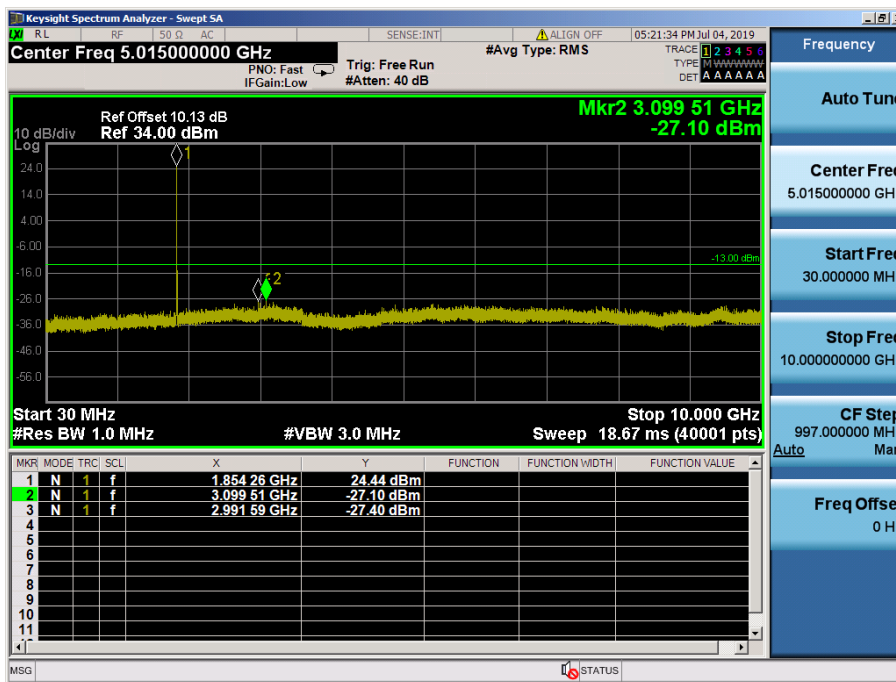

LTE Band 2, 25 / 10MHz / 16QAM - RB Size/Offset (25/0) – Mid Channel

LTE Band 2, 25 / 10MHz / 16QAM - RB Size/Offset (25/0) – Mid Channel

LTE Band 2, 25 / 10MHz / 64QAM - RB Size/Offset (1/49) – High Channel

LTE Band 2, 25 / 10MHz / 64QAM - RB Size/Offset (1/49) – High Channel

LTE Band 2, 25 / 5MHz / 16QAM - RB Size/Offset (12/13) – Low Channel

LTE Band 2, 25 / 5MHz / QPSK - RB Size/Offset (12/0) – Low Channel

LTE Band 2, 25 / 5MHz / QPSK - RB Size/Offset (1/24) – Mid Channel

LTE Band 2, 25 / 5MHz / QPSK - RB Size/Offset (1/24) – Mid Channel

LTE Band 2, 25 / 5MHz / 64QAM - RB Size/Offset (1/24) – High Channel