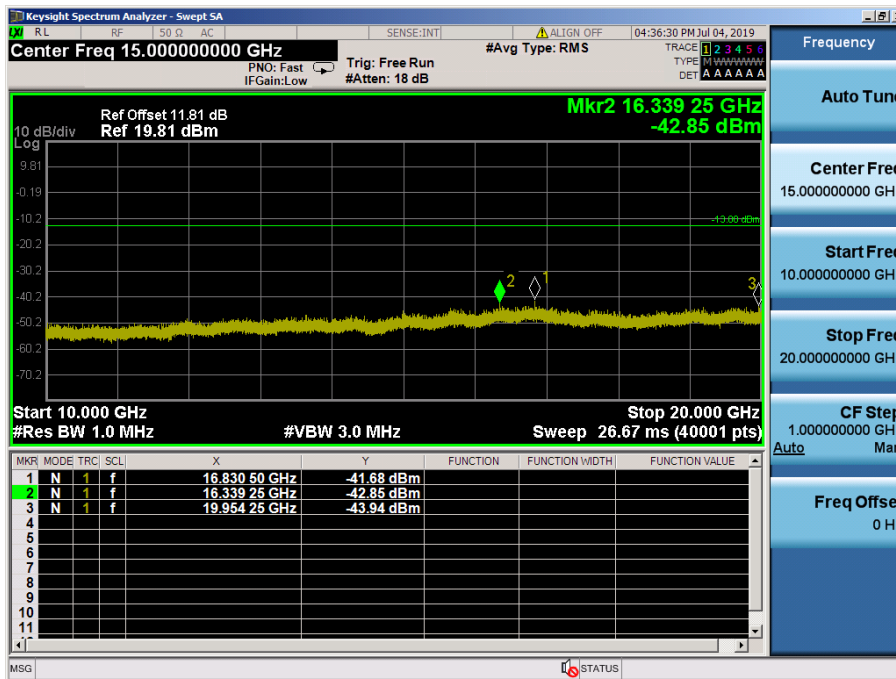

LTE Band 2, 25 / 5MHz / QPSK - RB Size/Offset (1/24) – Mid Channel

LTE Band 2, 25 / 5MHz / QPSK - RB Size/Offset (1/24) – Mid Channel

LTE Band 2, 25 / 5MHz / 64QAM - RB Size/Offset (1/24) – High Channel

LTE Band 2, 25 / 5MHz / 64QAM - RB Size/Offset (1/24) – High Channel

LTE Band 2, 25 / 3MHz / 16QAM - RB Size/Offset (1/14) – Low Channel

LTE Band 2, 25 / 3MHz / 16QAM - RB Size/Offset (1/14) – Low Channel

LTE Band 2, 25 / 3MHz / 16QAM - RB Size/Offset (1/0) – Mid Channel

LTE Band 2, 25 / 3MHz / 16QAM - RB Size/Offset (1/0) – Mid Channel

LTE Band 2, 25 / 3MHz / QPSK - RB Size/Offset (1/7) – High Channel

LTE Band 2, 25 / 3MHz / QPSK - RB Size/Offset (1/7) – High Channel