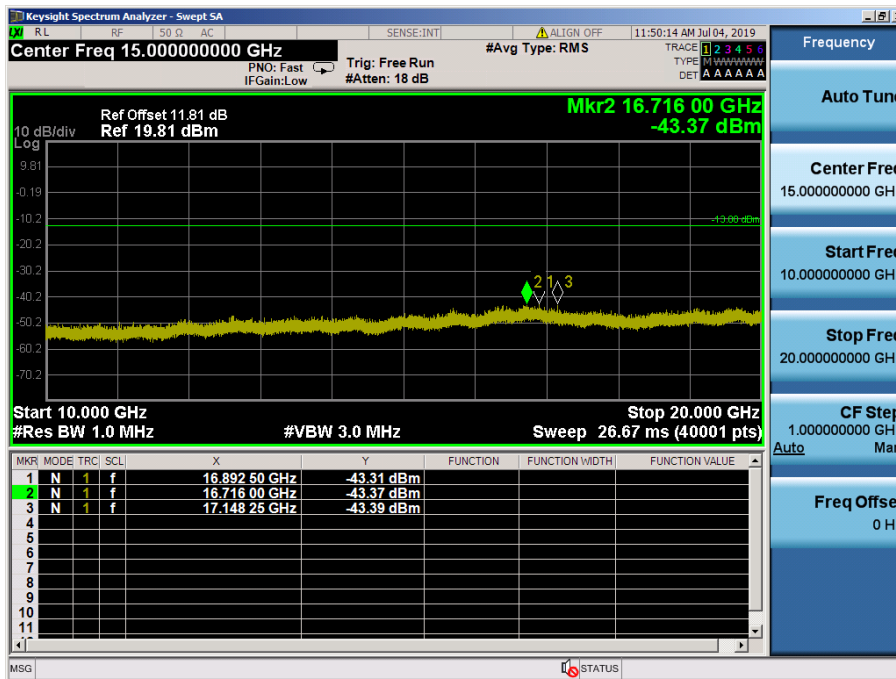

LTE Band 2, 25 / 5MHz / QPSK - RB Size/Offset (1/24) – Mid Channel

LTE Band 2, 25 / 5MHz / QPSK - RB Size/Offset (1/24) – Mid Channel

LTE Band 2, 25 / 5MHz / 64QAM - RB Size/Offset (1/24) – High Channel

LTE Band 2, 25 / 5MHz / 64QAM - RB Size/Offset (1/24) – High Channel

LTE Band 2, 25 / 3MHz / 16QAM - RB Size/Offset (1/14) – Low Channel

LTE Band 2, 25 / 3MHz / 16QAM - RB Size/Offset (1/14) – Low Channel

LTE Band 2, 25 / 3MHz / 16QAM - RB Size/Offset (1/0) – Mid Channel

LTE Band 2, 25 / 3MHz / 16QAM - RB Size/Offset (1/0) – Mid Channel

LTE Band 2, 25 / 3MHz / QPSK - RB Size/Offset (1/7) – High Channel

LTE Band 2, 25 / 3MHz / QPSK - RB Size/Offset (1/7) – High Channel

LTE Band 2, 25 / 1.4MHz / 64QAM - RB Size/Offset (1/0) – Low Channel

LTE Band 2, 25 / 1.4MHz / 64QAM - RB Size/Offset (1/0) – Low Channel

LTE Band 2, 25 / 1.4MHz / QPSK - RB Size/Offset (1/2) – Mid Channel