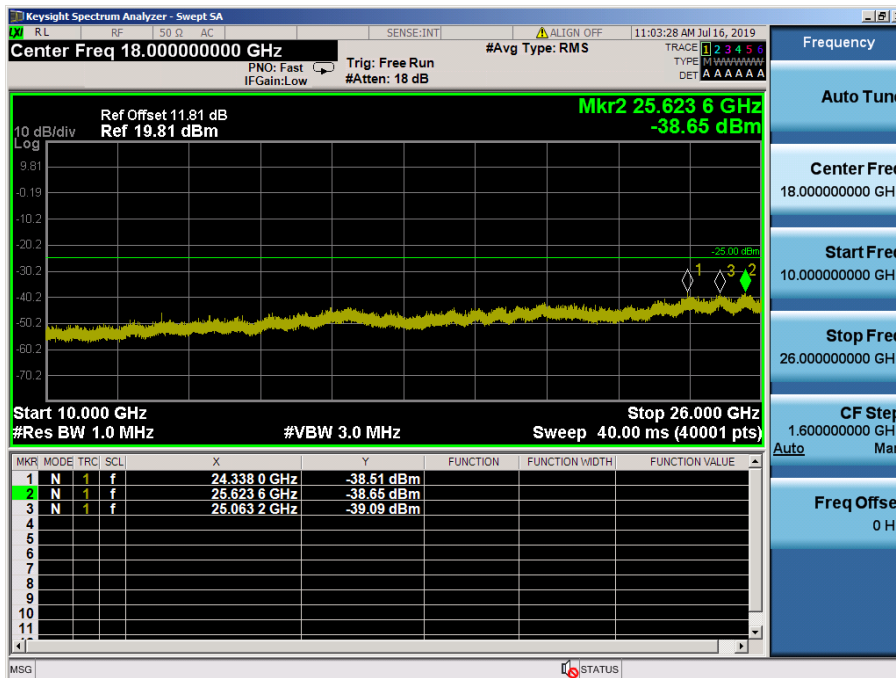

LTE Band 41 / 5MHz / 16QAM - RB Size/Offset (12/6) – Low Channel

LTE Band 41 / 5MHz / 16QAM - RB Size/Offset (12/13) – Mid Channel

LTE Band 41 / 5MHz / 16QAM - RB Size/Offset (12/13) – Mid Channel

LTE Band 4 / 5MHz / QPSK - RB Size/Offset (1/0) – High Channel

LTE Band 41 / 5MHz / QPSK - RB Size/Offset (1/0) – High Channel

8.4.10 LTE Band 7

LTE Band 7 / 20MHz / 16QAM - RB Size/Offset (1/99) – Low Channel

LTE Band 7 / 20MHz / 16QAM - RB Size/Offset (1/99) – Low Channel