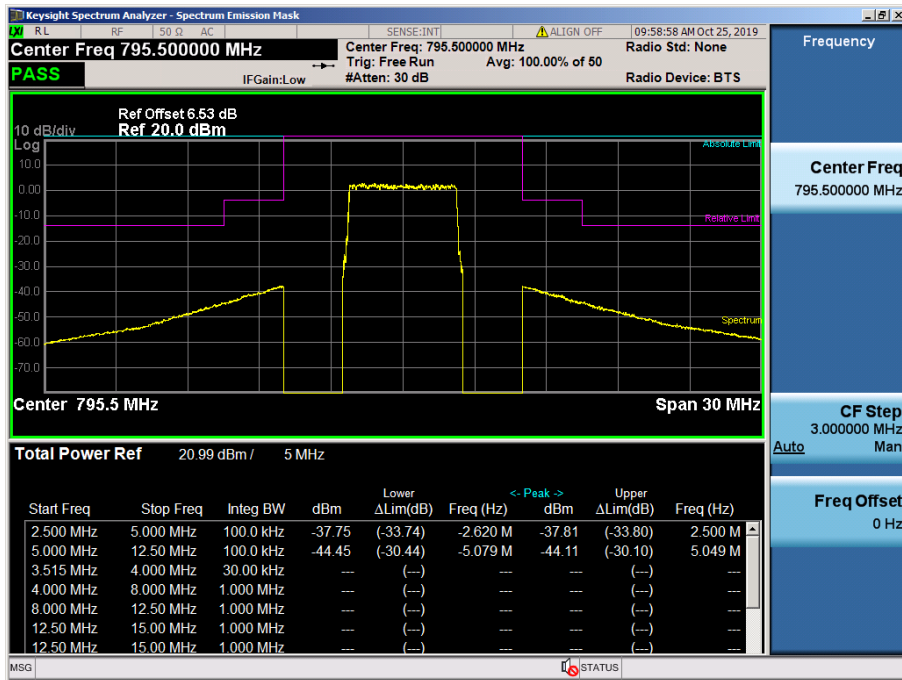

LTE Band 7 / 5MHz / QPSK - RB Size/Offset (25/0) – High Channel

LTE Band 7 / 5MHz / QPSK - RB Size/Offset (25/0) – High Channel

8.5 EMISSION MASK (Conducted)

LTE Band 14 / 10MHz / QPSK - RB Size/Offset (50/0) - Low Channel

LTE Band 14 / 5MHz / QPSK - RB Size/Offset (25/0) - Low Channel

LTE Band 14 / 5MHz / QPSK - RB Size/Offset (25/0) – High Channel