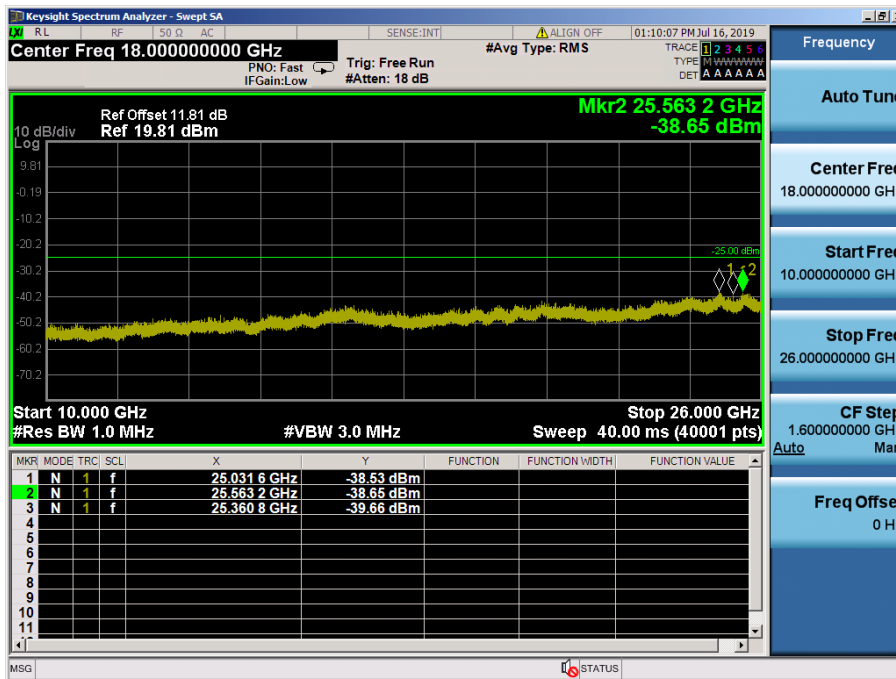

LTE Band 7 / 15MHz / 16QAM - RB Size/Offset (75/0) – High Channel

LTE Band 7 / 15MHz / 16QAM - RB Size/Offset (75/0) – High Channel

LTE Band 7 / 10MHz / 16QAM - RB Size/Offset (25/0) – Low Channel

LTE Band 7 / 10MHz / 16QAM - RB Size/Offset (25/0) – Low Channel

LTE Band 7 / 10MHz / 64QAM - RB Size/Offset (50/0) – Mid Channel

LTE Band 7 / 10MHz / 64QAM - RB Size/Offset (50/0) – Mid Channel

LTE Band 7 / 10MHz / QPSK - RB Size/Offset (50/0) – High Channel

LTE Band 7 / 10MHz / QPSK - RB Size/Offset (50/0) – High Channel