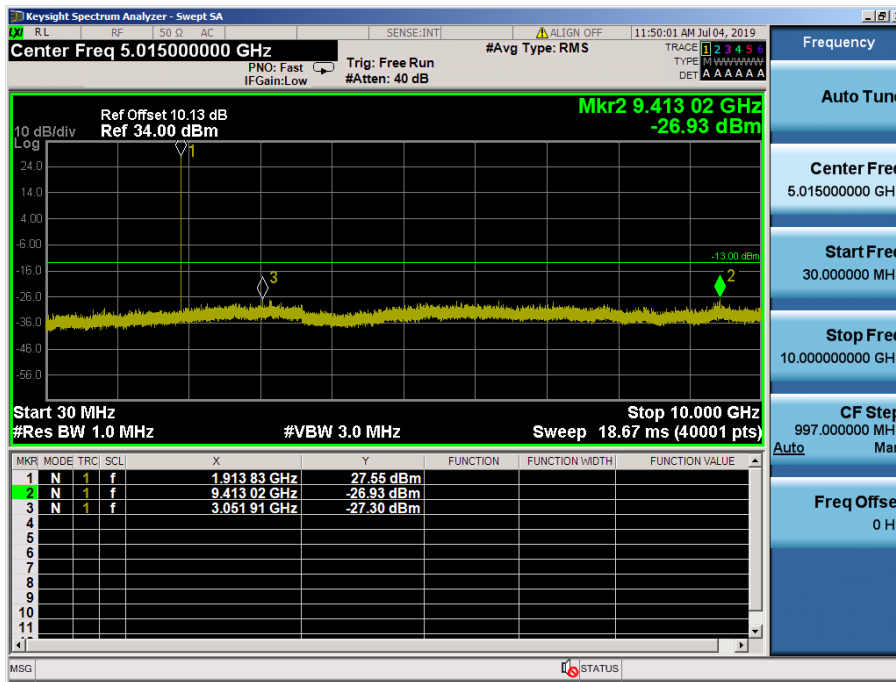

LTE Band 2, 25 / 5MHz / QPSK - RB Size/Offset (1/24) – Mid Channel

LTE Band 2, 25 / 5MHz / QPSK - RB Size/Offset (1/24) – Mid Channel

LTE Band 2, 25 / 5MHz / 64QAM - RB Size/Offset (1/24) – High Channel

LTE Band 2, 25 / 5MHz / 64QAM - RB Size/Offset (1/24) – High Channel

LTE Band 2, 25 / 3MHz / 16QAM - RB Size/Offset (1/14) – Low Channel

LTE Band 2, 25 / 3MHz / 16QAM - RB Size/Offset (1/14) – Low Channel

LTE Band 2, 25 / 3MHz / 16QAM - RB Size/Offset (1/0) – Mid Channel

LTE Band 2, 25 / 3MHz / 16QAM - RB Size/Offset (1/0) – Mid Channel

LTE Band 2, 25 / 3MHz / QPSK - RB Size/Offset (1/7) – High Channel

LTE Band 2, 25 / 3MHz / QPSK - RB Size/Offset (1/7) – High Channel