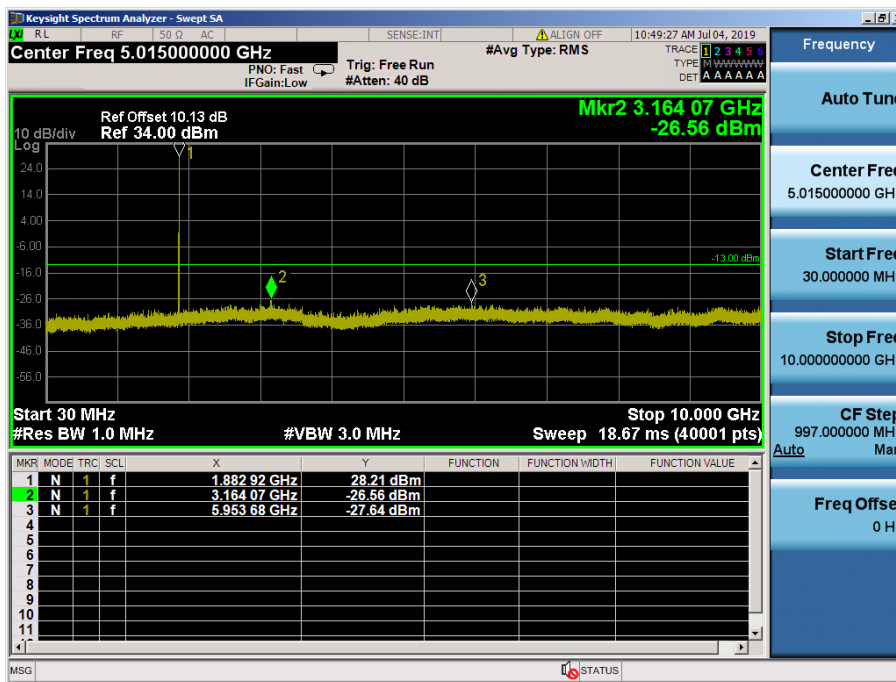

LTE Band 2, 25 / 3MHz / 16QAM - RB Size/Offset (1/0) – Mid Channel

LTE Band 2, 25 / 3MHz / 16QAM - RB Size/Offset (1/0) – Mid Channel

LTE Band 2, 25 / 3MHz / QPSK - RB Size/Offset (1/7) – High Channel

LTE Band 2, 25 / 3MHz / QPSK - RB Size/Offset (1/7) – High Channel

LTE Band 2, 25 / 1.4MHz / 64QAM - RB Size/Offset (1/0) – Low Channel

LTE Band 2, 25 / 1.4MHz / 64QAM - RB Size/Offset (1/0) – Low Channel

LTE Band 2, 25 / 1.4MHz / QPSK - RB Size/Offset (1/2) – Mid Channel