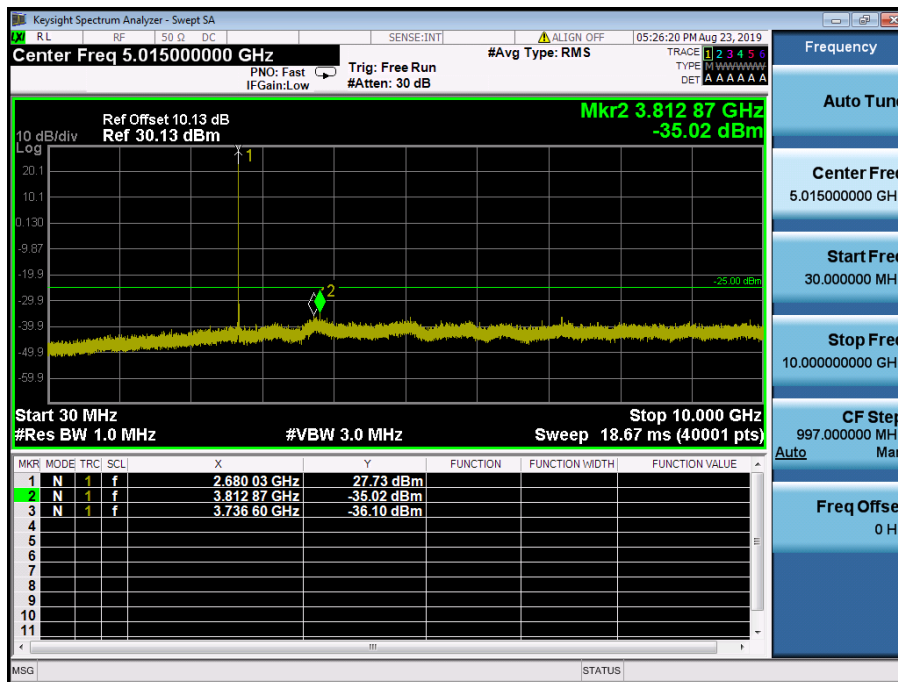

LTE Band 2, 25 / 1.4MHz / QPSK - RB Size/Offset (1/2) – Mid Channel

LTE Band 2, 25 / 1.4MHz / 16QAM - RB Size/Offset (1/0) – High Channel

LTE Band 2, 25 / 1.4MHz / QPSK - RB Size/Offset (1/0) – High Channel

8.4.9 LTE Band 41

LTE Band 41 / 20MHz / QPSK - RB Size/Offset (50/0) –Low Channel

LTE Band 41 / 20MHz / QPSK - RB Size/Offset (50/0) –Low Channel

LTE Band 41 / 20MHz / 64QAM - RB Size/Offset (1/99)–Mid Channel

LTE Band 41 / 20MHz / 64QAM - RB Size/Offset (1/99)–Mid Channel

LTE Band 41 / 20MHz / 16QAM - RB Size/Offset (1/50) – High Channel

LTE Band 41 / 20MHz / 16QAM - RB Size/Offset (1/50) – High Channel

LTE Band 41 / 15MHz / QPSK - RB Size/Offset (75/0)-Low Channel