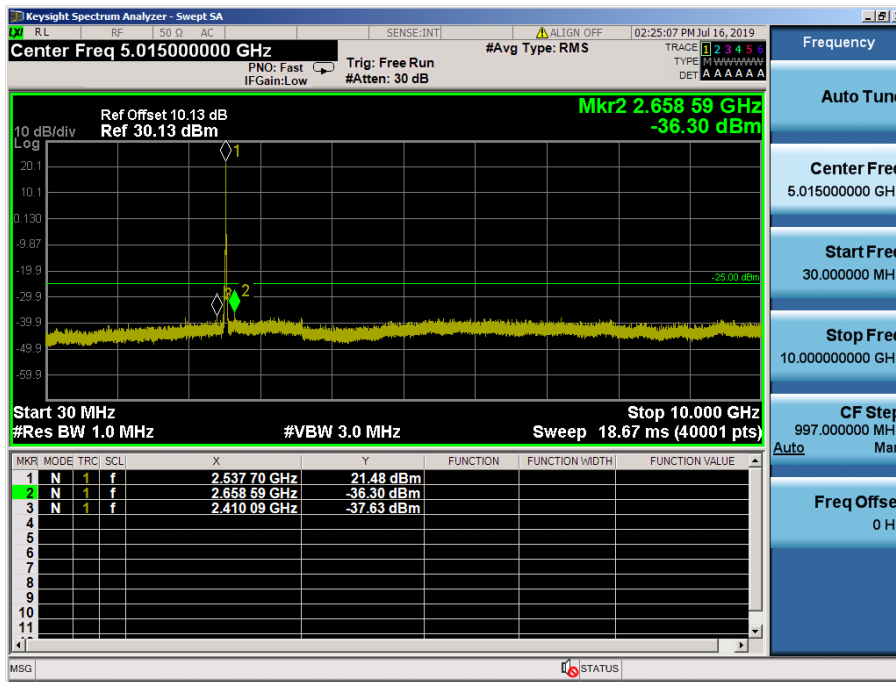

LTE Band 41 / 5MHz / QPSK - RB Size/Offset (1/0) – High Channel

8.4.10 LTE Band 7

LTE Band 7 / 20MHz / 16QAM - RB Size/Offset (1/99) – Low Channel

LTE Band 7 / 20MHz / 16QAM - RB Size/Offset (1/99) – Low Channel

LTE Band 7 / 20MHz / 64QAM - RB Size/Offset (50/25) – Mid Channel

LTE Band 7 / 20MHz / 64QAM - RB Size/Offset (50/25) – Mid Channel

LTE Band 7 / 20MHz / 64QAM- RB Size/Offset (50/50) – High Channel

LTE Band 7 / 20MHz / 64QAM - RB Size/Offset (50/50) – High Channel