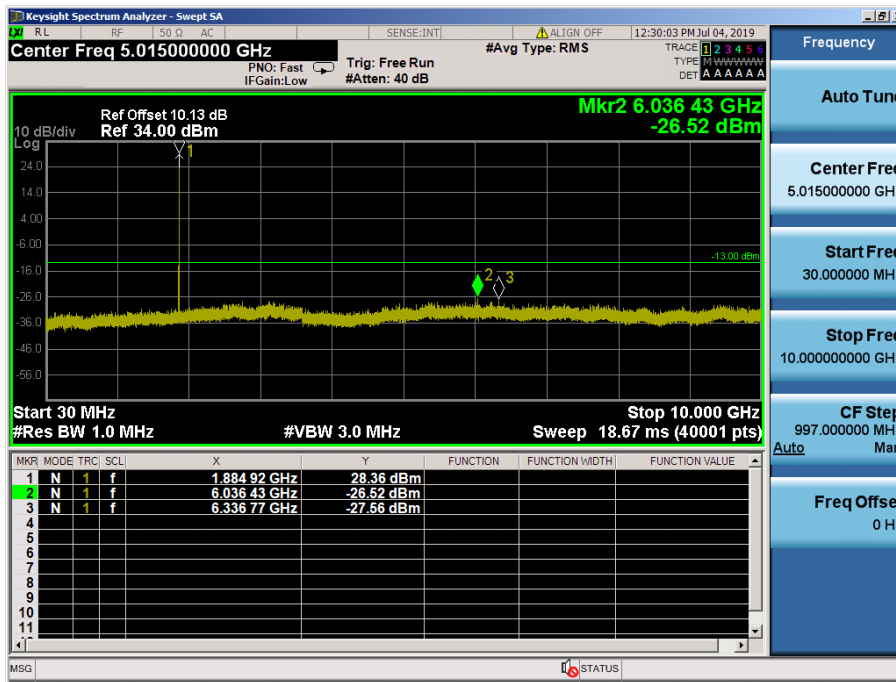

LTE Band 2, 25 / 10MHz / 16QAM - RB Size/Offset (25/0) – Mid Channel

LTE Band 2, 25 / 10MHz / 16QAM - RB Size/Offset (25/0) – Mid Channel

LTE Band 2, 25 / 10MHz / 64QAM - RB Size/Offset (1/49) – High Channel

LTE Band 2, 25 / 10MHz / 64QAM - RB Size/Offset (1/49) – High Channel

LTE Band 2, 25 / 5MHz / 16QAM - RB Size/Offset (12/13) – Low Channel

LTE Band 2, 25 / 5MHz / QPSK - RB Size/Offset (12/0) – Low Channel

LTE Band 2, 25 / 5MHz / QPSK - RB Size/Offset (1/24) – Mid Channel

LTE Band 2, 25 / 5MHz / QPSK - RB Size/Offset (1/24) – Mid Channel

LTE Band 2, 25 / 5MHz / 64QAM - RB Size/Offset (1/24) – High Channel