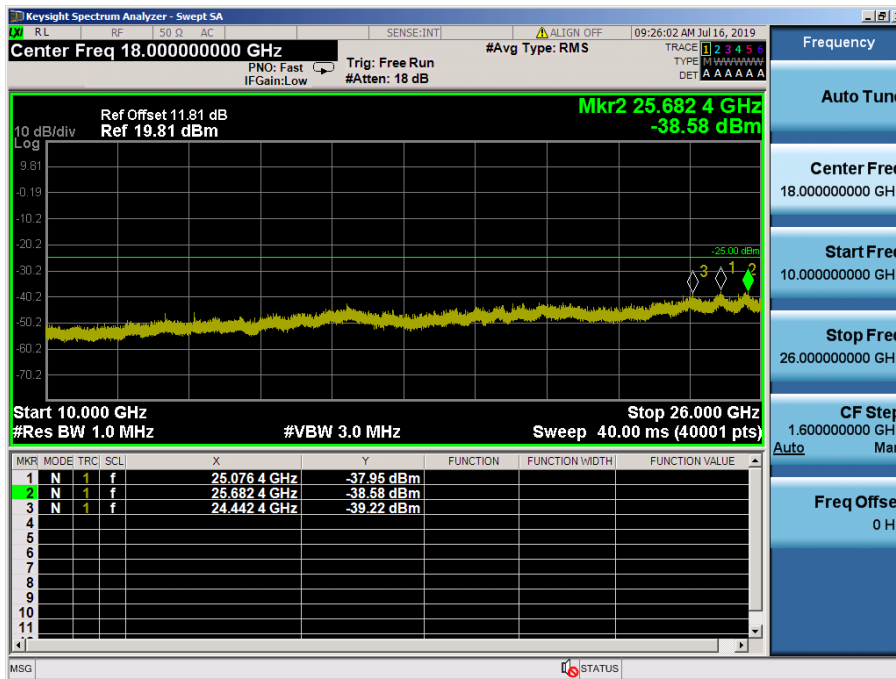

LTE Band 7 / 15MHz / 16QAM - RB Size/Offset (75/0) – High Channel

LTE Band 7 / 15MHz / 16QAM - RB Size/Offset (75/0) – High Channel

LTE Band 7 / 10MHz / 16QAM - RB Size/Offset (25/0) – Low Channel

LTE Band 7 / 10MHz / 16QAM - RB Size/Offset (25/0) – Low Channel

LTE Band 7 / 10MHz / 64QAM - RB Size/Offset (50/0) – Mid Channel

LTE Band 7 / 10MHz / 64QAM - RB Size/Offset (50/0) – Mid Channel

LTE Band 7 / 10MHz / QPSK - RB Size/Offset (50/0) – High Channel

LTE Band 7 / 10MHz / QPSK - RB Size/Offset (50/0) – High Channel

LTE Band 7 / 5MHz / 16QAM - RB Size/Offset (25/0) – Low Channel

LTE Band 7 / 5MHz / 16QAM - RB Size/Offset (25/0) – Low Channel

LTE Band 7 / 5MHz / 16QAM - RB Size/Offset (12/6) – Mid Channel

LTE Band 7 / 5MHz / 16QAM - RB Size/Offset (12/6) – Mid Channel