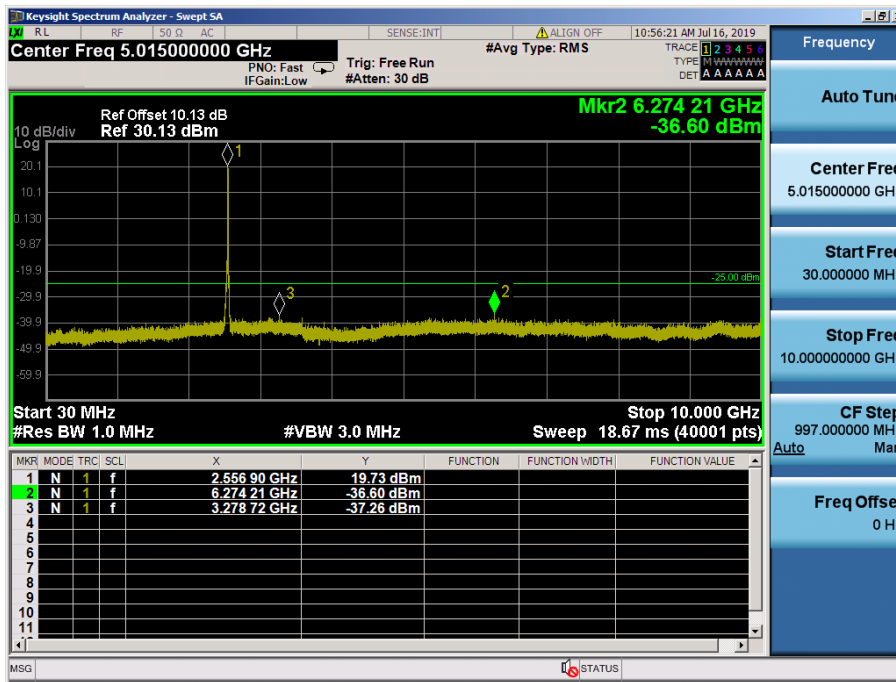

LTE Band 7 / 20MHz / 64QAM - RB Size/Offset (50/25) – Mid Channel

LTE Band 7 / 20MHz / 64QAM - RB Size/Offset (50/25) – Mid Channel

LTE Band 7 / 20MHz / 64QAM- RB Size/Offset (50/50) – High Channel

LTE Band 7 / 20MHz / 64QAM - RB Size/Offset (50/50) – High Channel

LTE Band 7 / 15MHz / 16QAM - RB Size/Offset (36/0) – Low Channel

LTE Band 7 / 15MHz / 16QAM - RB Size/Offset (36/0) – Low Channel

LTE Band 7 / 15MHz / 16QAM - RB Size/Offset (36/0) – Mid Channel

LTE Band 7 / 15MHz / 16QAM - RB Size/Offset (36/0) – Mid Channel

LTE Band 7 / 15MHz / 16QAM - RB Size/Offset (75/0) – High Channel

LTE Band 7 / 15MHz / 16QAM - RB Size/Offset (75/0) – High Channel

LTE Band 7 / 10MHz / 16QAM - RB Size/Offset (25/0) – Low Channel

LTE Band 7 / 10MHz / 16QAM - RB Size/Offset (25/0) – Low Channel