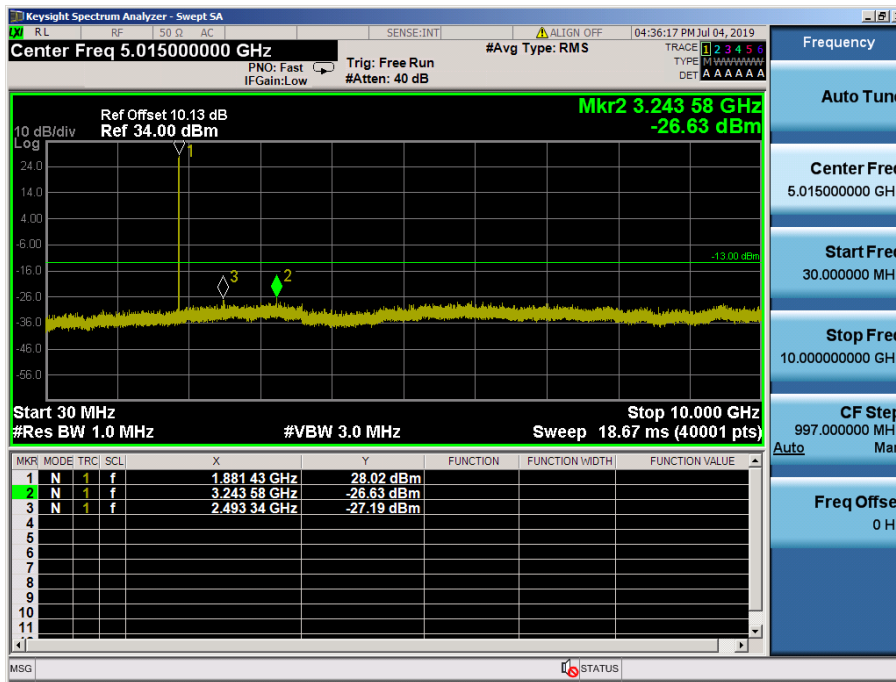

LTE Band 2, 25 / 10MHz / 64QAM - RB Size/Offset (1/49) – High Channel

LTE Band 2, 25 / 5MHz / 16QAM - RB Size/Offset (12/13) – Low Channel

LTE Band 2, 25 / 5MHz / QPSK - RB Size/Offset (12/0) – Low Channel

LTE Band 2, 25 / 5MHz / QPSK - RB Size/Offset (1/24) – Mid Channel

LTE Band 2, 25 / 5MHz / QPSK - RB Size/Offset (1/24) – Mid Channel

LTE Band 2, 25 / 5MHz / 64QAM - RB Size/Offset (1/24) – High Channel

LTE Band 2, 25 / 5MHz / 64QAM - RB Size/Offset (1/24) – High Channel

LTE Band 2, 25 / 3MHz / 16QAM - RB Size/Offset (1/14) – Low Channel

LTE Band 2, 25 / 3MHz / 16QAM - RB Size/Offset (1/14) – Low Channel

LTE Band 2, 25 / 3MHz / 16QAM - RB Size/Offset (1/0) – Mid Channel

LTE Band 2, 25 / 3MHz / 16QAM - RB Size/Offset (1/0) – Mid Channel

LTE Band 2, 25 / 3MHz / QPSK - RB Size/Offset (1/7) – High Channel

LTE Band 2, 25 / 3MHz / QPSK - RB Size/Offset (1/7) – High Channel