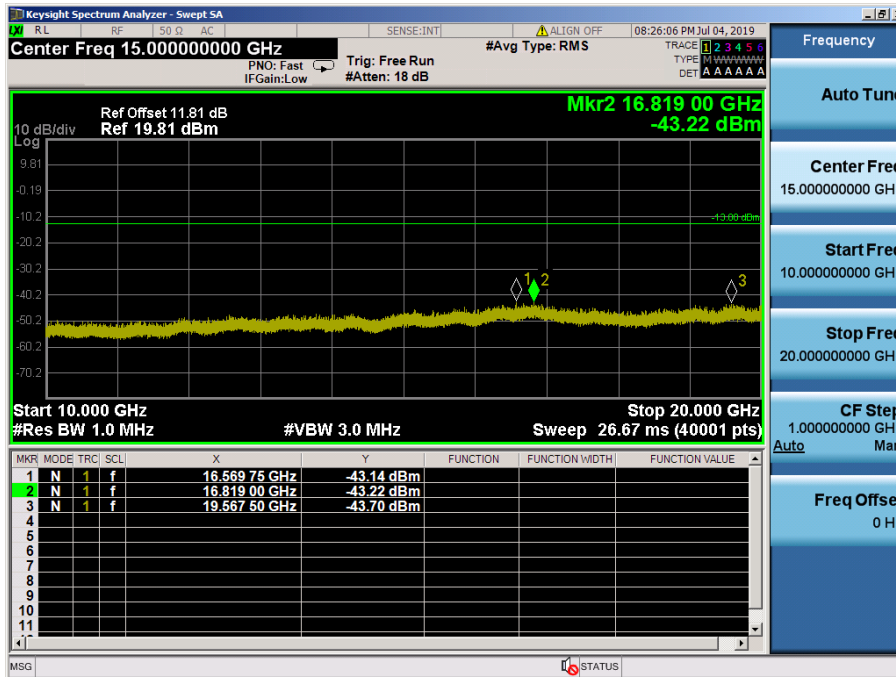

LTE Band 2, 25 / 3MHz / 16QAM - RB Size/Offset (1/0) – Mid Channel

LTE Band 2, 25 / 3MHz / 16QAM - RB Size/Offset (1/0) – Mid Channel

LTE Band 2, 25 / 3MHz / QPSK - RB Size/Offset (1/7) – High Channel

LTE Band 2, 25 / 3MHz / QPSK - RB Size/Offset (1/7) – High Channel

LTE Band 2, 25 / 1.4MHz / 64QAM - RB Size/Offset (1/0) – Low Channel

LTE Band 2, 25 / 1.4MHz / 64QAM - RB Size/Offset (1/0) – Low Channel

LTE Band 2, 25 / 1.4MHz / QPSK - RB Size/Offset (1/2) – Mid Channel

LTE Band 2, 25 / 1.4MHz / QPSK - RB Size/Offset (1/2) – Mid Channel

LTE Band 2, 25 / 1.4MHz / 16QAM - RB Size/Offset (1/0) – High Channel

LTE Band 2, 25 / 1.4MHz / QPSK - RB Size/Offset (1/0) – High Channel