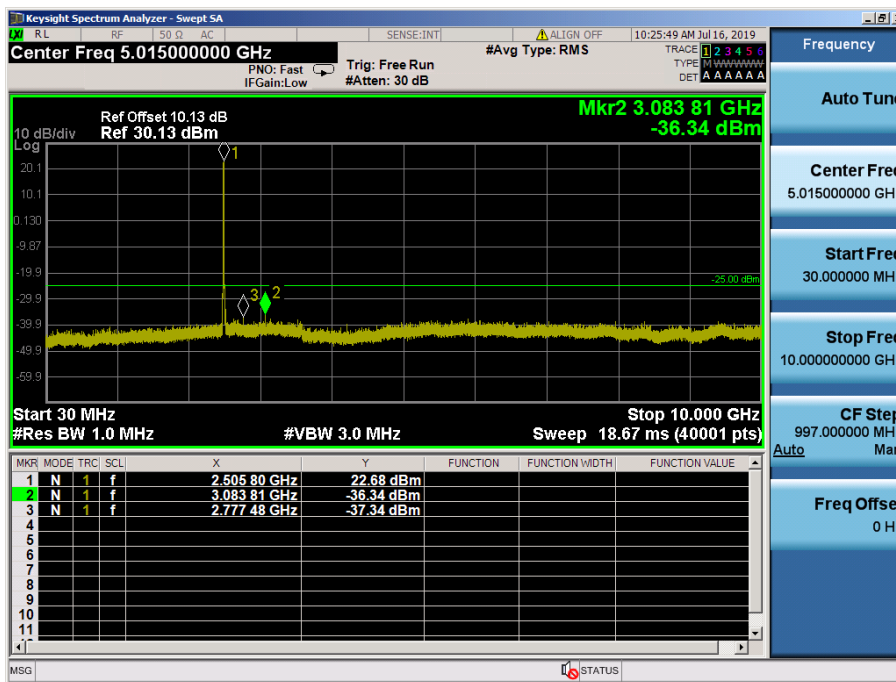

LTE Band 7 / 20MHz / 64QAM - RB Size/Offset (50/25) – Mid Channel

LTE Band 7 / 20MHz / 64QAM - RB Size/Offset (50/25) – Mid Channel

LTE Band 7 / 20MHz / 64QAM- RB Size/Offset (50/50) – High Channel

LTE Band 7 / 20MHz / 64QAM - RB Size/Offset (50/50) – High Channel