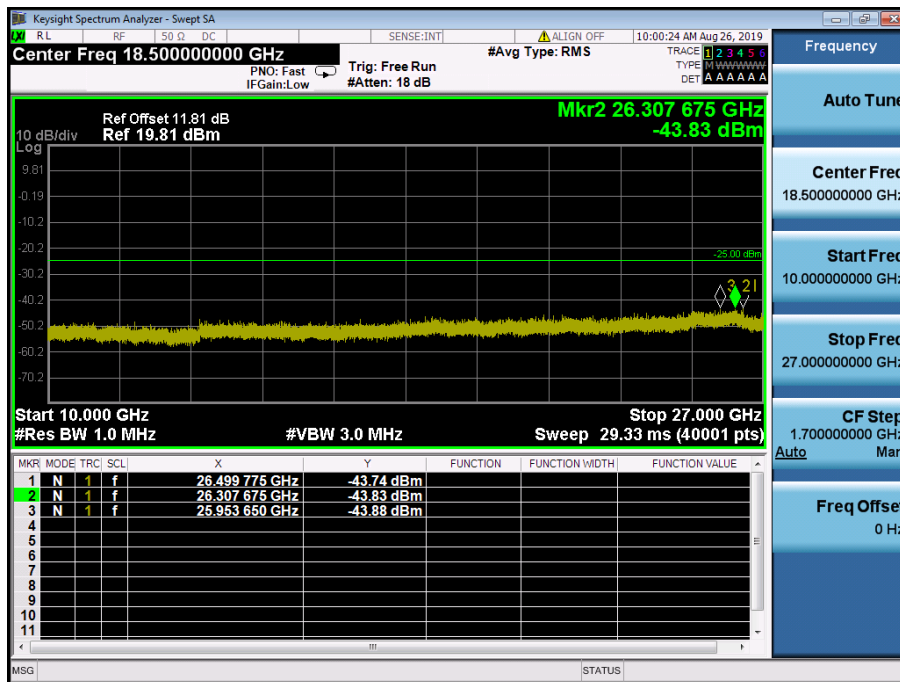

LTE Band 2, 25 / 1.4MHz / QPSK - RB Size/Offset (1/2) – Mid Channel

LTE Band 2, 25 / 1.4MHz / 16QAM - RB Size/Offset (1/0) – High Channel

LTE Band 2, 25 / 1.4MHz / QPSK - RB Size/Offset (1/0) – High Channel

8.4.9 LTE Band 41

LTE Band 41 / 20MHz / QPSK - RB Size/Offset (50/0) –Low Channel

LTE Band 41 / 20MHz / QPSK - RB Size/Offset (50/0) –Low Channel

LTE Band 41 / 20MHz / 64QAM - RB Size/Offset (1/99)–Mid Channel