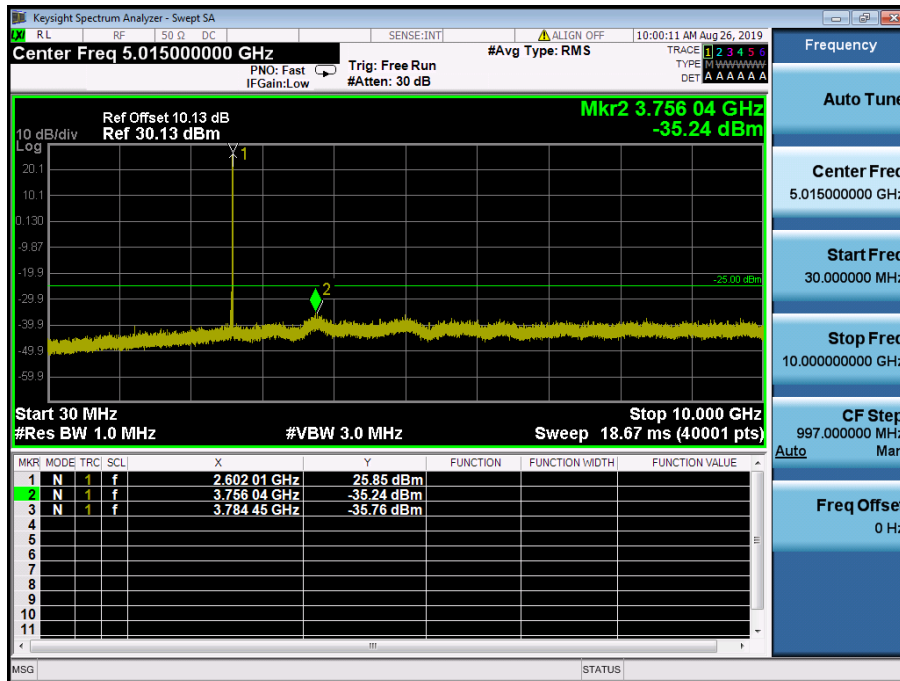

LTE Band 41 / 20MHz / 64QAM - RB Size/Offset (1/99)–Mid Channel