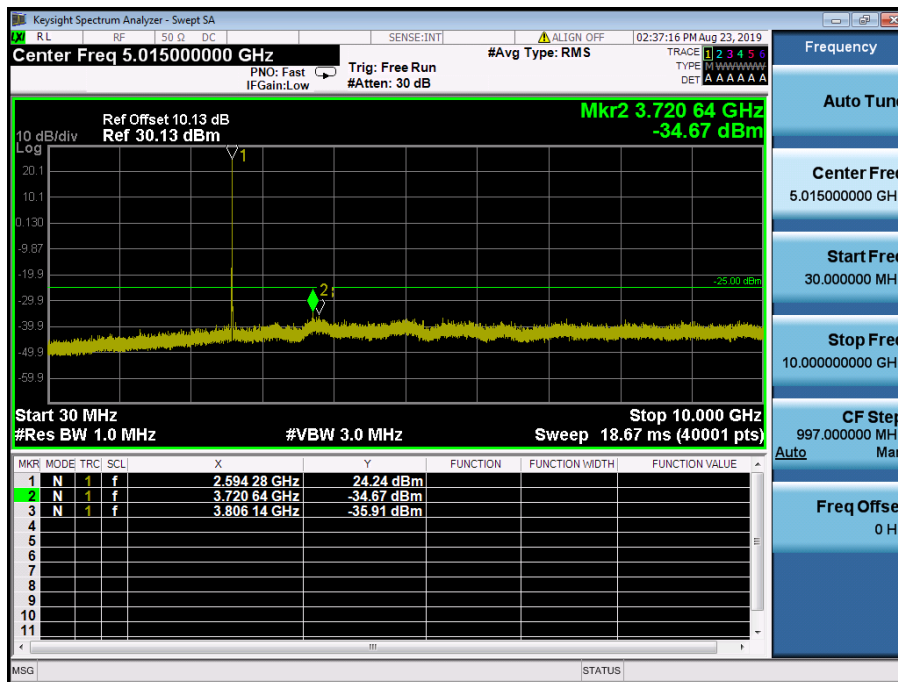

LTE Band 41 / 5MHz / 16QAM - RB Size/Offset (12/13) – Mid Channel