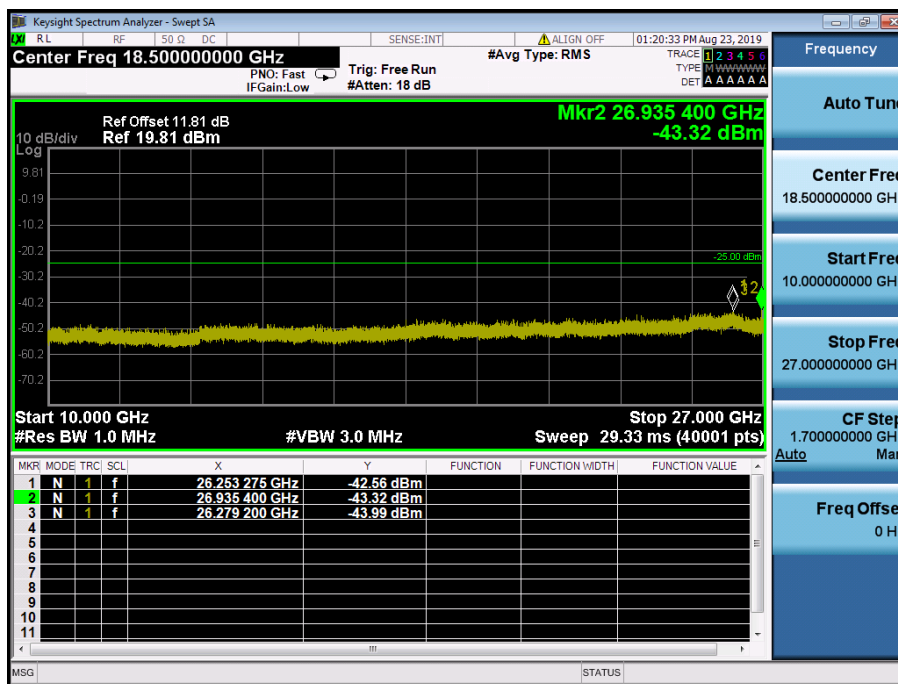

LTE Band 2, 25 / 1.4MHz / QPSK - RB Size/Offset (1/2) – Mid Channel

LTE Band 2, 25 / 1.4MHz / 16QAM - RB Size/Offset (1/0) – High Channel

LTE Band 2, 25 / 1.4MHz / QPSK - RB Size/Offset (1/0) – High Channel

8.4.9 LTE Band 41

LTE Band 41 / 20MHz / QPSK - RB Size/Offset (50/0) –Low Channel

LTE Band 41 / 20MHz / QPSK - RB Size/Offset (50/0) –Low Channel

LTE Band 41 / 20MHz / 64QAM - RB Size/Offset (1/99)–Mid Channel