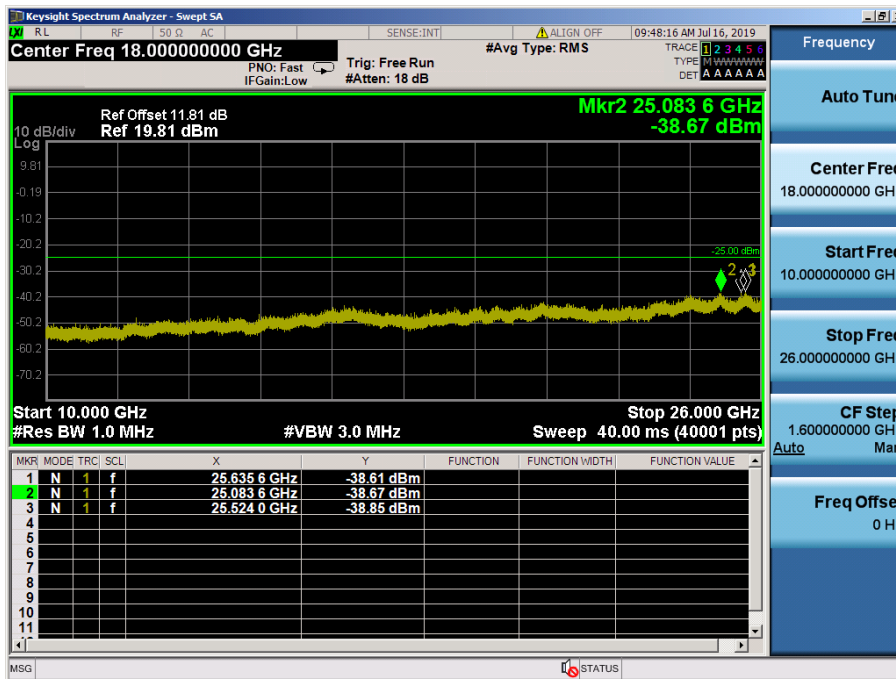

LTE Band 7 / 20MHz / 64QAM - RB Size/Offset (50/25) – Mid Channel

LTE Band 7 / 20MHz / 64QAM - RB Size/Offset (50/25) – Mid Channel

LTE Band 7 / 20MHz / 64QAM- RB Size/Offset (50/50) – High Channel

LTE Band 7 / 20MHz / 64QAM - RB Size/Offset (50/50) – High Channel

LTE Band 7 / 15MHz / 16QAM - RB Size/Offset (36/0) – Low Channel

LTE Band 7 / 15MHz / 16QAM - RB Size/Offset (36/0) – Low Channel

LTE Band 7 / 15MHz / 16QAM - RB Size/Offset (36/0) – Mid Channel

LTE Band 7 / 15MHz / 16QAM - RB Size/Offset (36/0) – Mid Channel

LTE Band 7 / 15MHz / 16QAM - RB Size/Offset (75/0) – High Channel

LTE Band 7 / 15MHz / 16QAM - RB Size/Offset (75/0) – High Channel

LTE Band 7 / 10MHz / 16QAM - RB Size/Offset (25/0) – Low Channel

LTE Band 7 / 10MHz / 16QAM - RB Size/Offset (25/0) – Low Channel