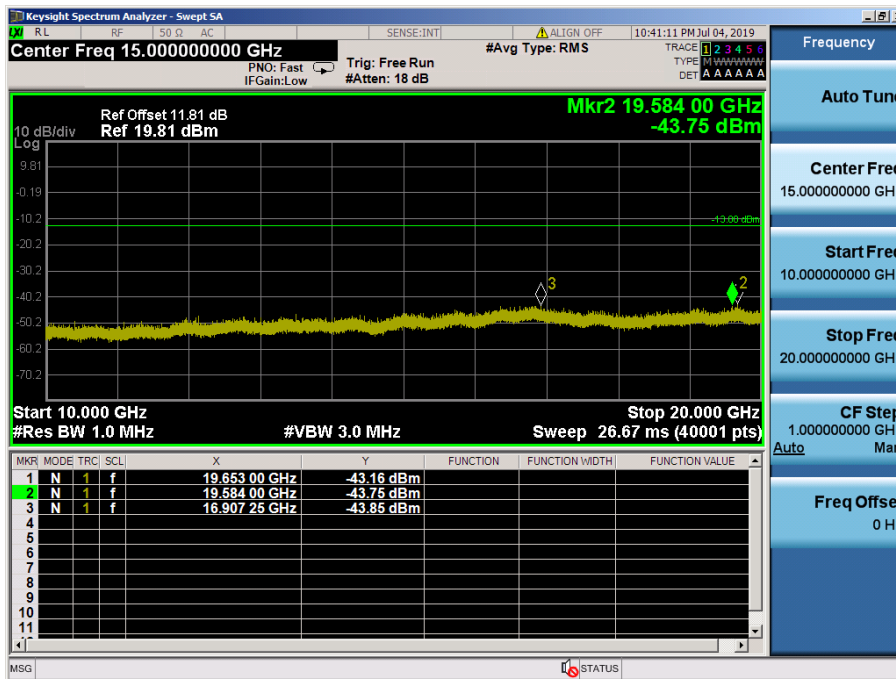

LTE Band 2, 25 / 10MHz / 16QAM - RB Size/Offset (25/0) – Mid Channel

LTE Band 2, 25 / 10MHz / 16QAM - RB Size/Offset (25/0) – Mid Channel

LTE Band 2, 25 / 10MHz / 64QAM - RB Size/Offset (1/49) – High Channel

LTE Band 2, 25 / 10MHz / 64QAM - RB Size/Offset (1/49) – High Channel

LTE Band 2, 25 / 5MHz / 16QAM - RB Size/Offset (12/13) – Low Channel

LTE Band 2, 25 / 5MHz / QPSK - RB Size/Offset (12/0) – Low Channel

LTE Band 2, 25 / 5MHz / QPSK - RB Size/Offset (1/24) – Mid Channel

LTE Band 2, 25 / 5MHz / QPSK - RB Size/Offset (1/24) – Mid Channel

LTE Band 2, 25 / 5MHz / 64QAM - RB Size/Offset (1/24) – High Channel

LTE Band 2, 25 / 5MHz / 64QAM - RB Size/Offset (1/24) – High Channel

LTE Band 2, 25 / 3MHz / 16QAM - RB Size/Offset (1/14) – Low Channel

LTE Band 2, 25 / 3MHz / 16QAM - RB Size/Offset (1/14) – Low Channel