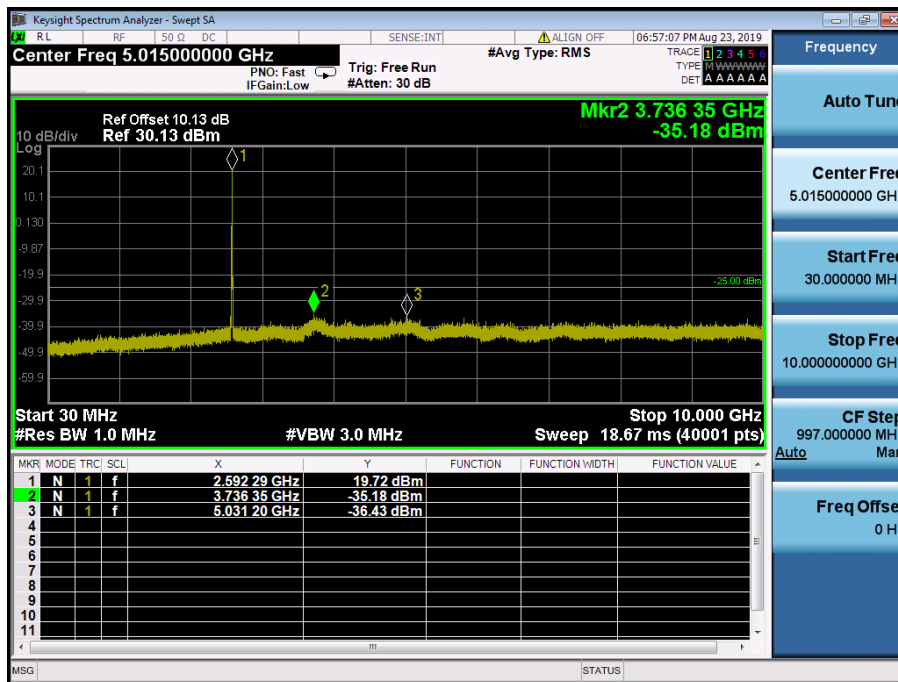

LTE Band 41 / 15MHz / QPSK - RB Size/Offset (75/0)-Low Channel

LTE Band 41 / 15MHz / QPSK - RB Size/Offset (1/0) – Mid Channel

LTE Band 41 / 15MHz / QPSK - RB Size/Offset (1/0) – Mid Channel

LTE Band 41 / 15MHz / 64QAM - RB Size/Offset (1/0) – High Channel

LTE Band 41 / 15MHz / 64QAM - RB Size/Offset (1/0) – High Channel

LTE Band 4 / 10MHz / QPSK - RB Size/Offset (50/0) – Low Channel

LTE Band 41 / 10MHz / QPSK - RB Size/Offset (50/0) – Low Channel

LTE Band 41 / 10MHz / 64QAM - RB Size/Offset (25/12) – Mid Channel