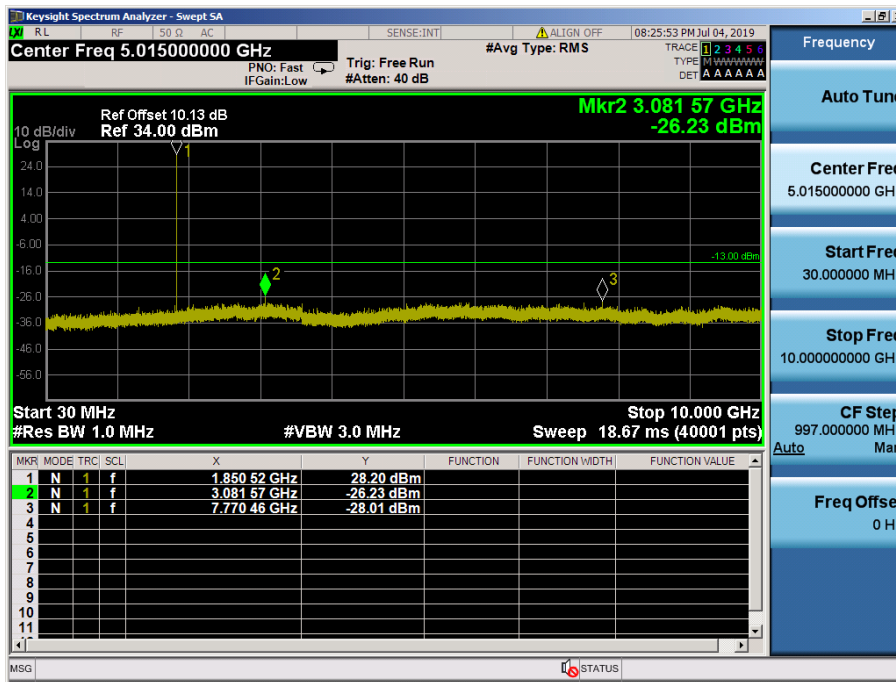

LTE Band 2, 25 / 5MHz / 64QAM - RB Size/Offset (1/24) – High Channel

LTE Band 2, 25 / 3MHz / 16QAM - RB Size/Offset (1/14) – Low Channel

LTE Band 2, 25 / 3MHz / 16QAM - RB Size/Offset (1/14) – Low Channel

LTE Band 2, 25 / 3MHz / 16QAM - RB Size/Offset (1/0) – Mid Channel

LTE Band 2, 25 / 3MHz / 16QAM - RB Size/Offset (1/0) – Mid Channel

LTE Band 2, 25 / 3MHz / QPSK - RB Size/Offset (1/7) – High Channel

LTE Band 2, 25 / 3MHz / QPSK - RB Size/Offset (1/7) – High Channel

LTE Band 2, 25 / 1.4MHz / 64QAM - RB Size/Offset (1/0) – Low Channel

LTE Band 2, 25 / 1.4MHz / 64QAM - RB Size/Offset (1/0) – Low Channel

LTE Band 2, 25 / 1.4MHz / QPSK - RB Size/Offset (1/2) – Mid Channel

LTE Band 2, 25 / 1.4MHz / QPSK - RB Size/Offset (1/2) – Mid Channel

LTE Band 2, 25 / 1.4MHz / 16QAM - RB Size/Offset (1/0) – High Channel

LTE Band 2, 25 / 1.4MHz / QPSK - RB Size/Offset (1/0) – High Channel