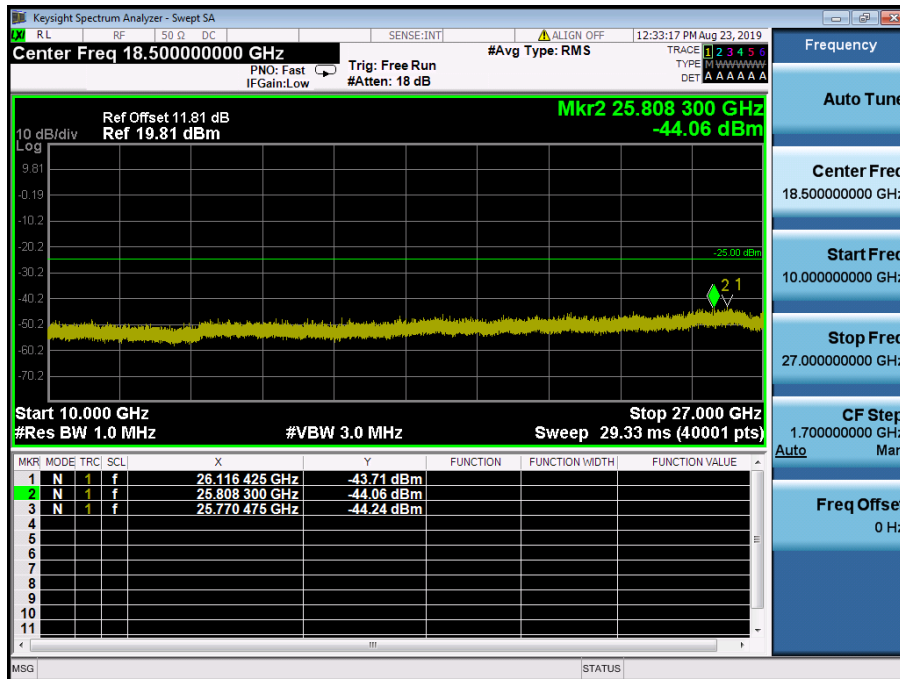

LTE Band 41 / 20MHz / 64QAM - RB Size/Offset (1/99)–Mid Channel

LTE Band 41 / 20MHz / 16QAM - RB Size/Offset (1/50) – High Channel

LTE Band 41 / 20MHz / 16QAM - RB Size/Offset (1/50) – High Channel

LTE Band 41 / 15MHz / QPSK - RB Size/Offset (75/0)-Low Channel