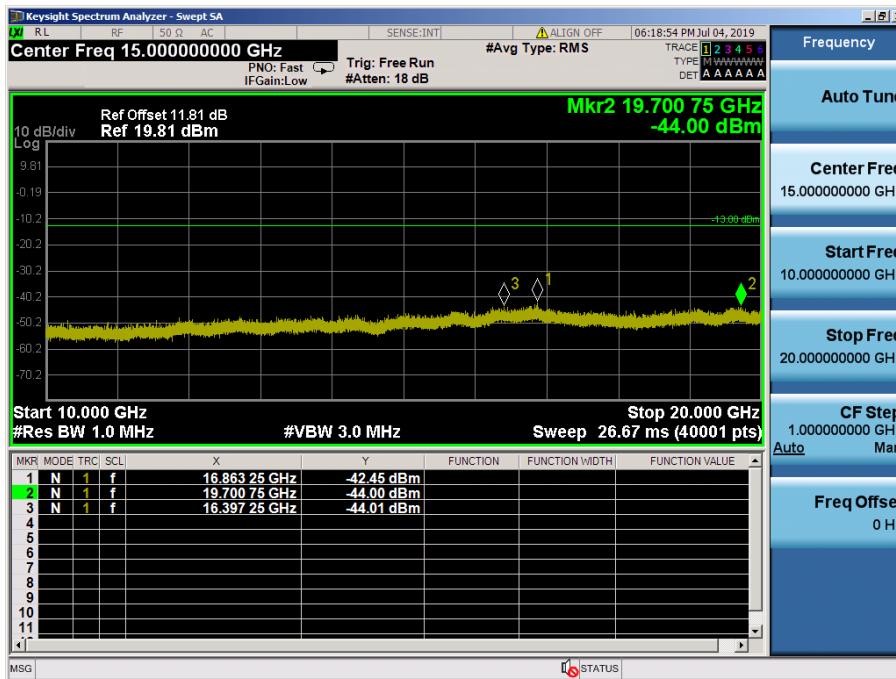

LTE Band 2, 25 / 10MHz / 16QAM - RB Size/Offset (25/0) – Mid Channel

LTE Band 2, 25 / 10MHz / 16QAM - RB Size/Offset (25/0) – Mid Channel

LTE Band 2, 25 / 10MHz / 64QAM - RB Size/Offset (1/49) – High Channel

LTE Band 2, 25 / 10MHz / 64QAM - RB Size/Offset (1/49) – High Channel

LTE Band 2, 25 / 5MHz / 16QAM - RB Size/Offset (12/13) – Low Channel

LTE Band 2, 25 / 5MHz / QPSK - RB Size/Offset (12/0) – Low Channel

LTE Band 2, 25 / 5MHz / QPSK - RB Size/Offset (1/24) – Mid Channel

LTE Band 2, 25 / 5MHz / QPSK - RB Size/Offset (1/24) – Mid Channel

LTE Band 2, 25 / 5MHz / 64QAM - RB Size/Offset (1/24) – High Channel