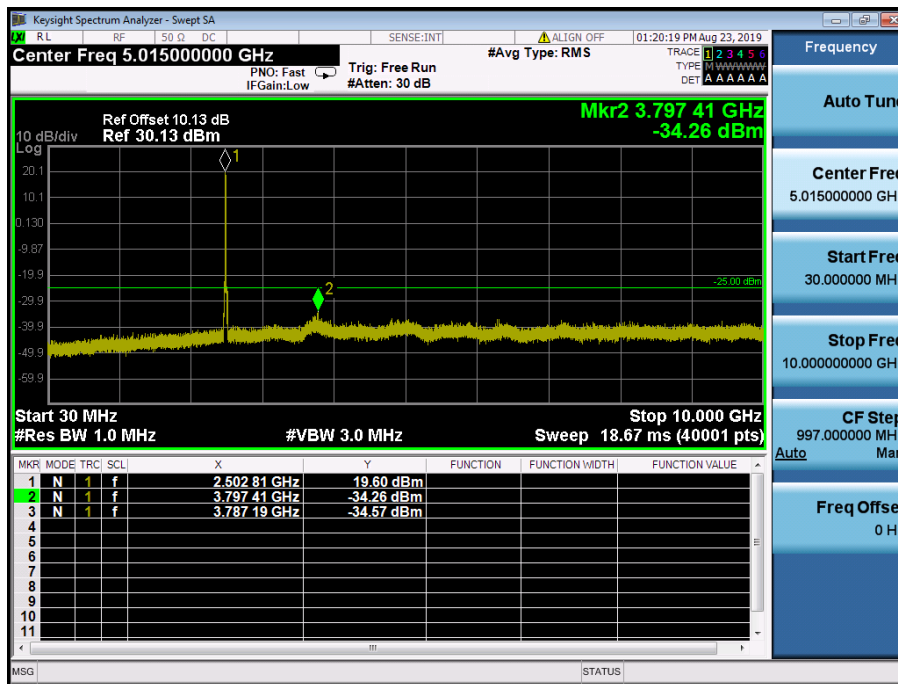

8.4.9 LTE Band 41

LTE Band 41 / 20MHz / QPSK - RB Size/Offset (50/0) –Low Channel