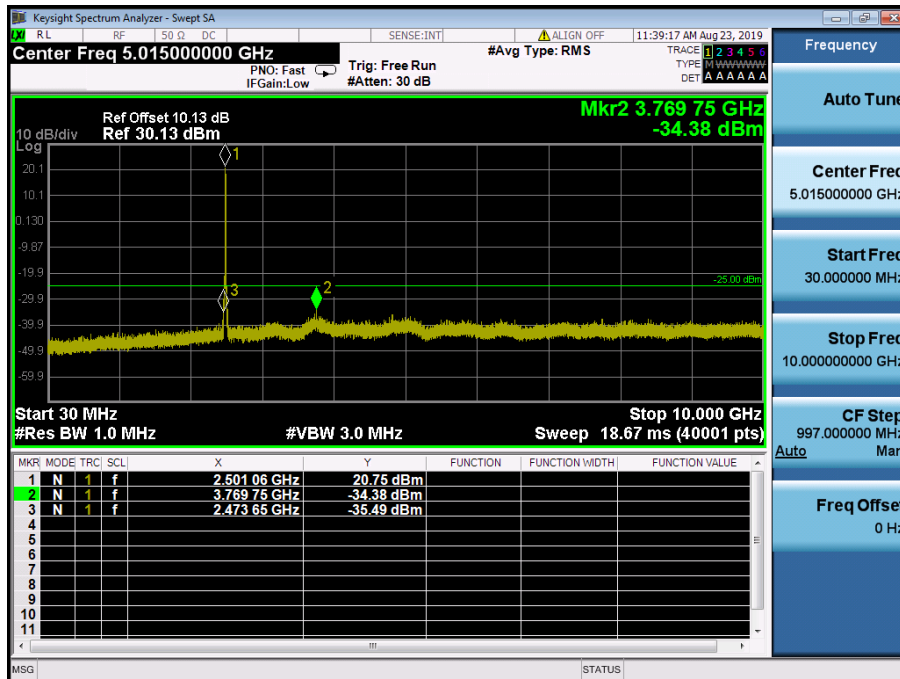

LTE Band 4 / 10MHz / QPSK - RB Size/Offset (50/0) – Low Channel