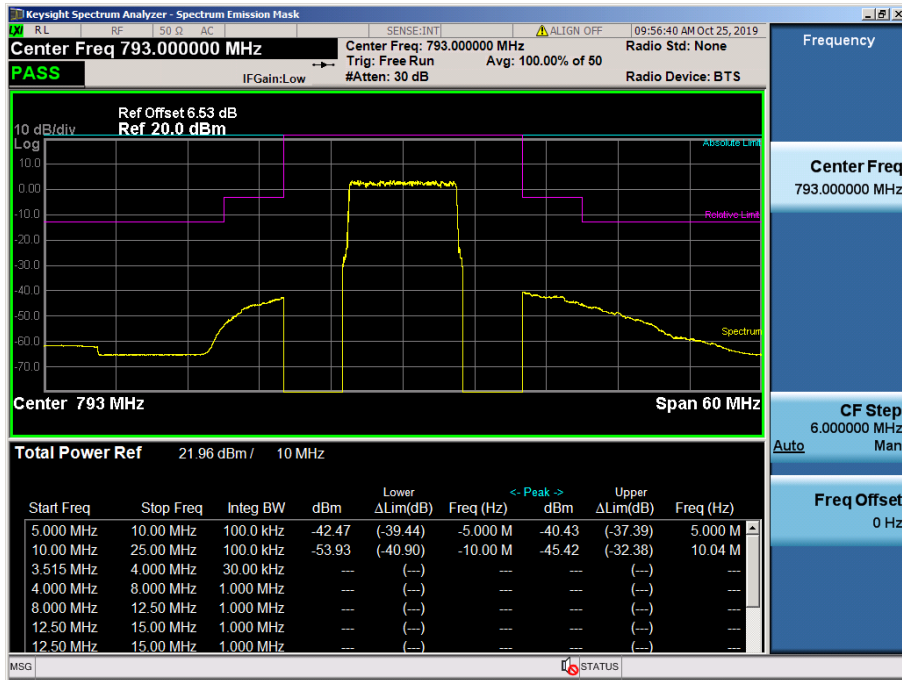

LTE Band 7 / 10MHz / 64QAM - RB Size/Offset (50/0) – Mid Channel

LTE Band 7 / 10MHz / 64QAM - RB Size/Offset (50/0) – Mid Channel

LTE Band 7 / 10MHz / QPSK - RB Size/Offset (50/0) – High Channel

LTE Band 7 / 10MHz / QPSK - RB Size/Offset (50/0) – High Channel

LTE Band 7 / 5MHz / 16QAM - RB Size/Offset (25/0) – Low Channel

LTE Band 7 / 5MHz / 16QAM - RB Size/Offset (25/0) – Low Channel

LTE Band 7 / 5MHz / 16QAM - RB Size/Offset (12/6) – Mid Channel

LTE Band 7 / 5MHz / 16QAM - RB Size/Offset (12/6) – Mid Channel

LTE Band 7 / 5MHz / QPSK - RB Size/Offset (25/0) – High Channel

LTE Band 7 / 5MHz / QPSK - RB Size/Offset (25/0) – High Channel

8.5 EMISSION MASK (Conducted)

LTE Band 14 / 10MHz / QPSK - RB Size/Offset (50/0) - Low Channel

LTE Band 14 / 5MHz / QPSK - RB Size/Offset (25/0) - Low Channel

LTE Band 14 / 5MHz / QPSK - RB Size/Offset (25/0) – High Channel