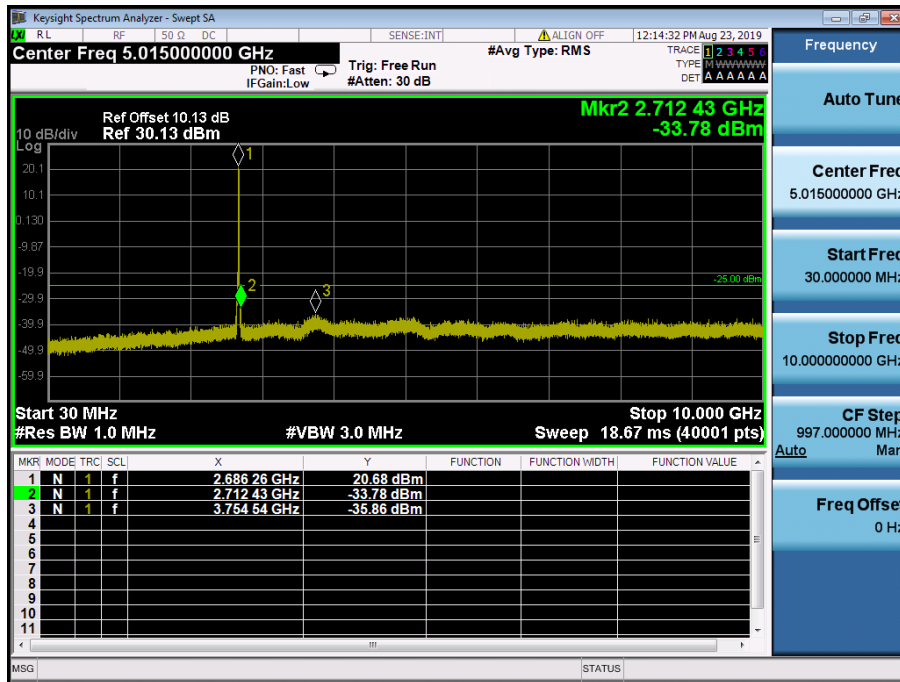

LTE Band 41 / 15MHz / 64QAM - RB Size/Offset (1/0) – High Channel

LTE Band 4 / 10MHz / QPSK - RB Size/Offset (50/0) – Low Channel

LTE Band 41 / 10MHz / QPSK - RB Size/Offset (50/0) – Low Channel

LTE Band 41 / 10MHz / 64QAM - RB Size/Offset (25/12) – Mid Channel

LTE Band 41 / 10MHz / 64QAM - RB Size/Offset (25/12) – Mid Channel

LTE Band 41 / 10MHz / QPSK - RB Size/Offset (50/0) – High Channel

LTE Band 2, 25 / 10MHz / QPSK - RB Size/Offset (50/0) – High Channel

LTE Band 41 / 5MHz / 16QAM - RB Size/Offset (12/6) – Low Channel