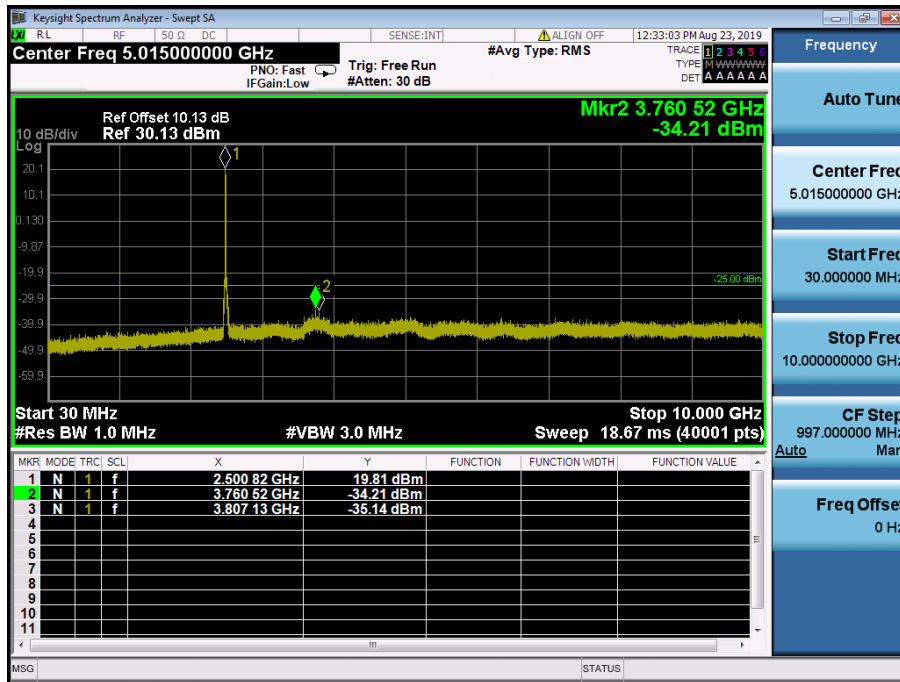

LTE Band 41 / 15MHz / QPSK - RB Size/Offset (75/0)-Low Channel