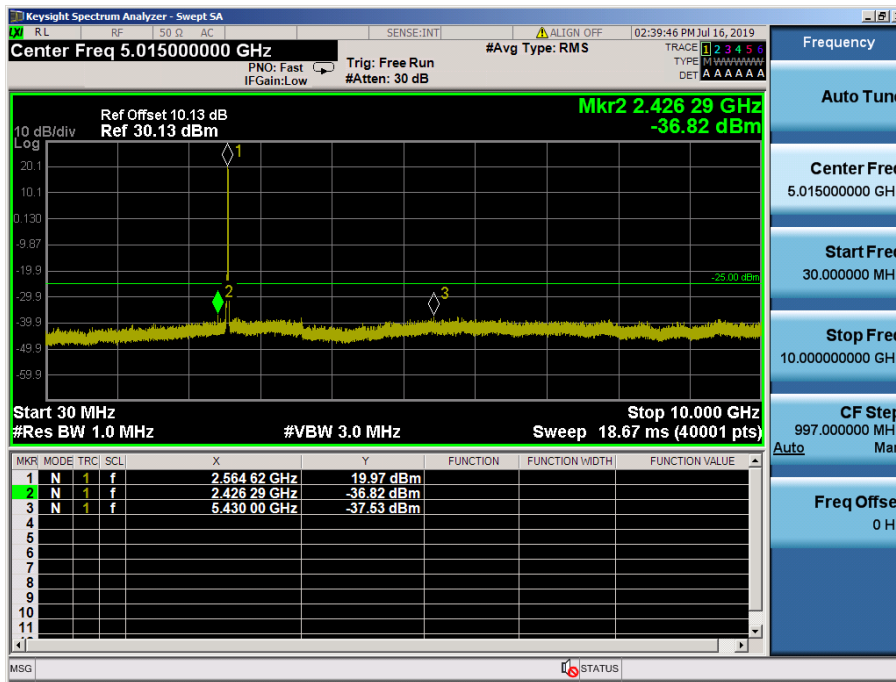

LTE Band 41 / 5MHz / QPSK - RB Size/Offset (1/0) – High Channel

8.4.10 LTE Band 7

LTE Band 7 / 20MHz / 16QAM - RB Size/Offset (1/99) – Low Channel

LTE Band 7 / 20MHz / 16QAM - RB Size/Offset (1/99) – Low Channel

LTE Band 7 / 20MHz / 64QAM - RB Size/Offset (50/25) – Mid Channel

LTE Band 7 / 20MHz / 64QAM - RB Size/Offset (50/25) – Mid Channel

LTE Band 7 / 20MHz / 64QAM- RB Size/Offset (50/50) – High Channel

LTE Band 7 / 20MHz / 64QAM - RB Size/Offset (50/50) – High Channel