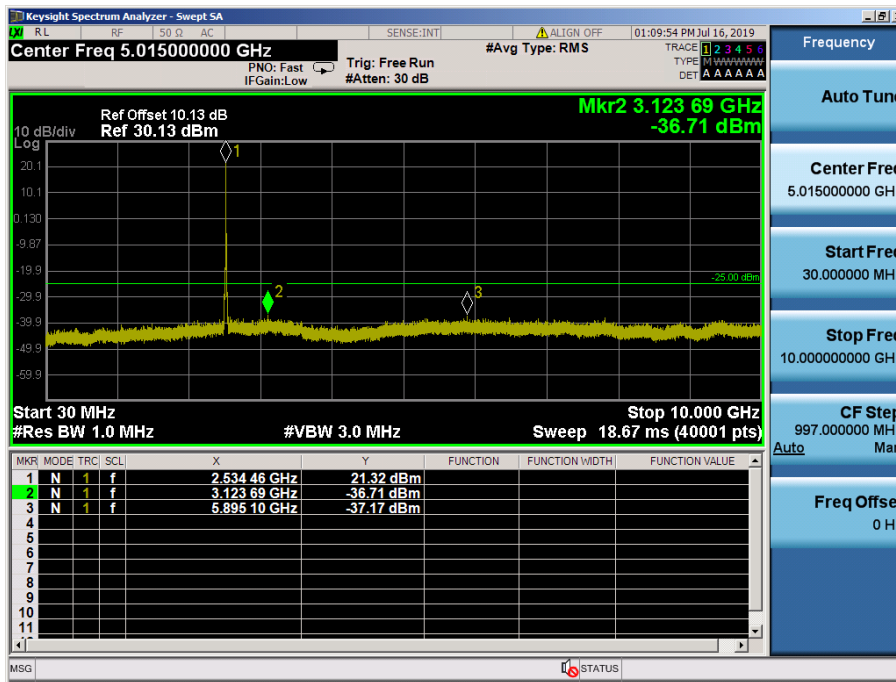

LTE Band 7 / 15MHz / 16QAM - RB Size/Offset (75/0) – High Channel

LTE Band 7 / 15MHz / 16QAM - RB Size/Offset (75/0) – High Channel

LTE Band 7 / 10MHz / 16QAM - RB Size/Offset (25/0) – Low Channel

LTE Band 7 / 10MHz / 16QAM - RB Size/Offset (25/0) – Low Channel

LTE Band 7 / 10MHz / 64QAM - RB Size/Offset (50/0) – Mid Channel

LTE Band 7 / 10MHz / 64QAM - RB Size/Offset (50/0) – Mid Channel

LTE Band 7 / 10MHz / QPSK - RB Size/Offset (50/0) – High Channel

LTE Band 7 / 10MHz / QPSK - RB Size/Offset (50/0) – High Channel