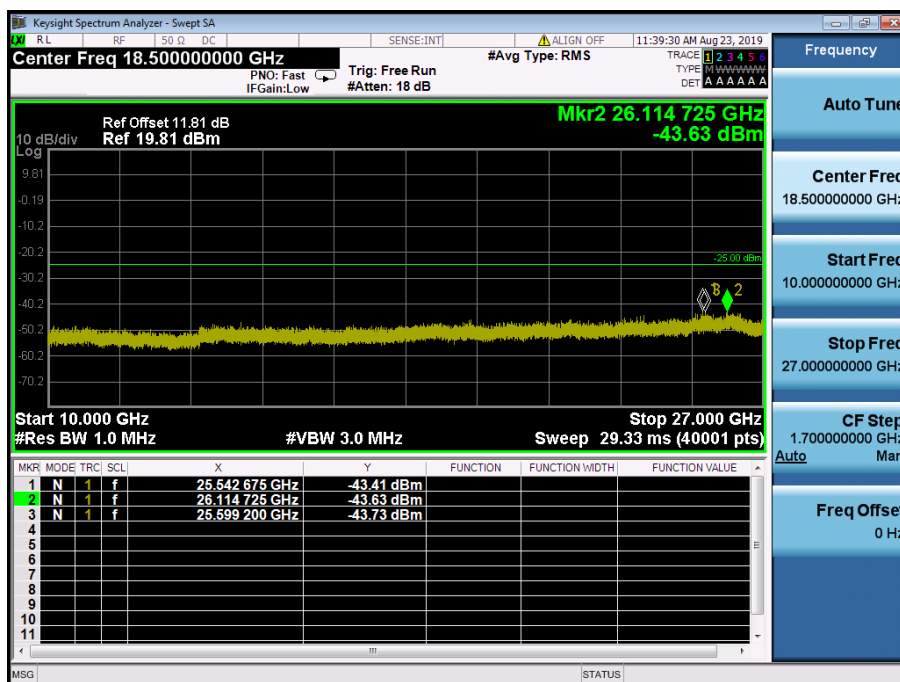

LTE Band 41 / 10MHz / QPSK - RB Size/Offset (50/0) – Low Channel