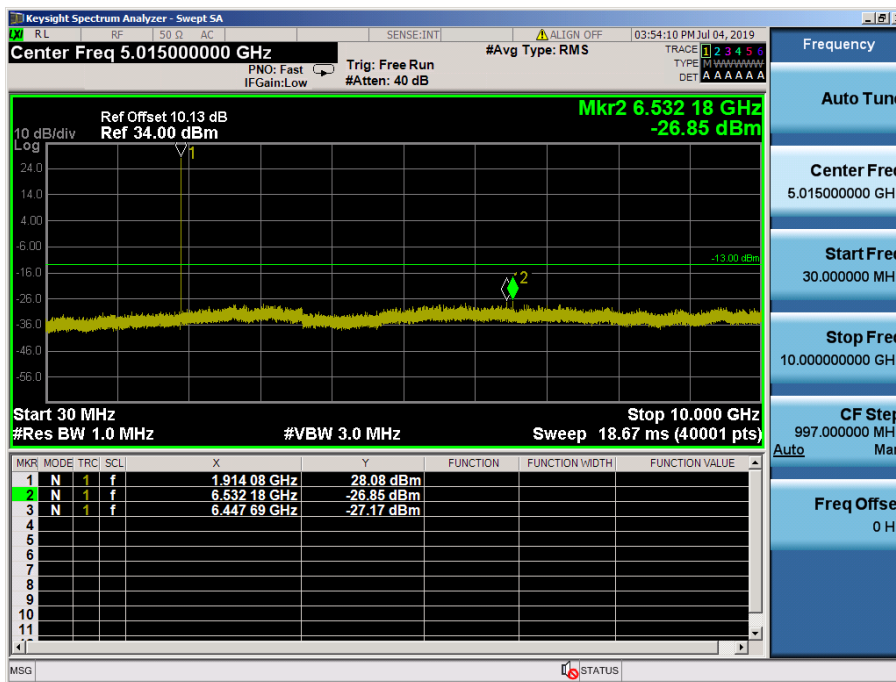

LTE Band 2, 25 / 3MHz / 16QAM - RB Size/Offset (1/0) – Mid Channel

LTE Band 2, 25 / 3MHz / 16QAM - RB Size/Offset (1/0) – Mid Channel

LTE Band 2, 25 / 3MHz / QPSK - RB Size/Offset (1/7) – High Channel

LTE Band 2, 25 / 3MHz / QPSK - RB Size/Offset (1/7) – High Channel

LTE Band 2, 25 / 1.4MHz / 64QAM - RB Size/Offset (1/0) – Low Channel

LTE Band 2, 25 / 1.4MHz / 64QAM - RB Size/Offset (1/0) – Low Channel

LTE Band 2, 25 / 1.4MHz / QPSK - RB Size/Offset (1/2) – Mid Channel

LTE Band 2, 25 / 1.4MHz / QPSK - RB Size/Offset (1/2) – Mid Channel

LTE Band 2, 25 / 1.4MHz / 16QAM - RB Size/Offset (1/0) – High Channel

LTE Band 2, 25 / 1.4MHz / QPSK - RB Size/Offset (1/0) – High Channel