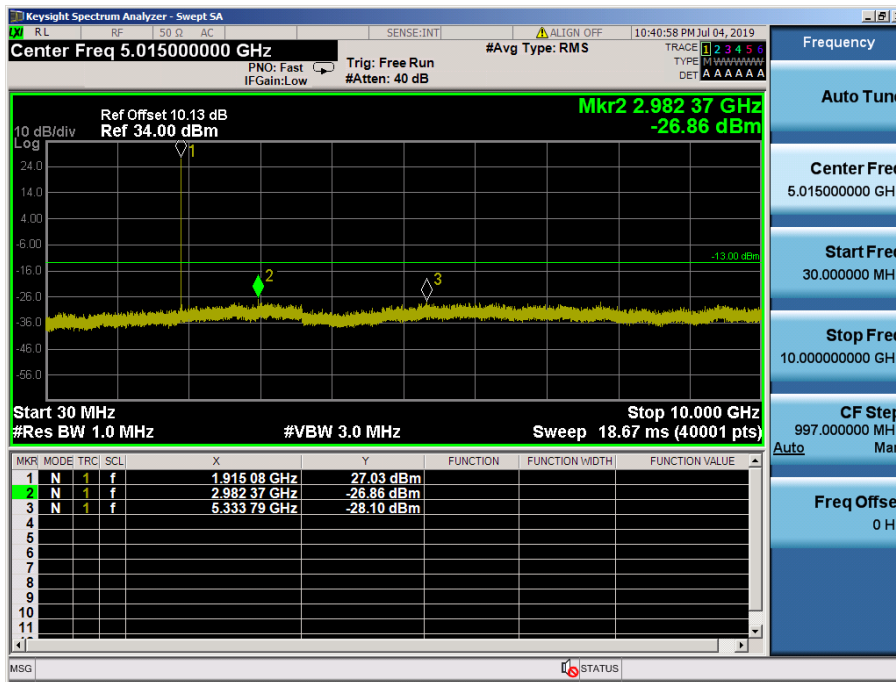

LTE Band 2, 25 / 10MHz / 16QAM - RB Size/Offset (25/0) – Mid Channel

LTE Band 2, 25 / 10MHz / 16QAM - RB Size/Offset (25/0) – Mid Channel

LTE Band 2, 25 / 10MHz / 64QAM - RB Size/Offset (1/49) – High Channel

LTE Band 2, 25 / 10MHz / 64QAM - RB Size/Offset (1/49) – High Channel

LTE Band 2, 25 / 5MHz / 16QAM - RB Size/Offset (12/13) – Low Channel

LTE Band 2, 25 / 5MHz / QPSK - RB Size/Offset (12/0) – Low Channel

LTE Band 2, 25 / 5MHz / QPSK - RB Size/Offset (1/24) – Mid Channel

LTE Band 2, 25 / 5MHz / QPSK - RB Size/Offset (1/24) – Mid Channel

LTE Band 2, 25 / 5MHz / 64QAM - RB Size/Offset (1/24) – High Channel

LTE Band 2, 25 / 5MHz / 64QAM - RB Size/Offset (1/24) – High Channel

LTE Band 2, 25 / 3MHz / 16QAM - RB Size/Offset (1/14) – Low Channel

LTE Band 2, 25 / 3MHz / 16QAM - RB Size/Offset (1/14) – Low Channel