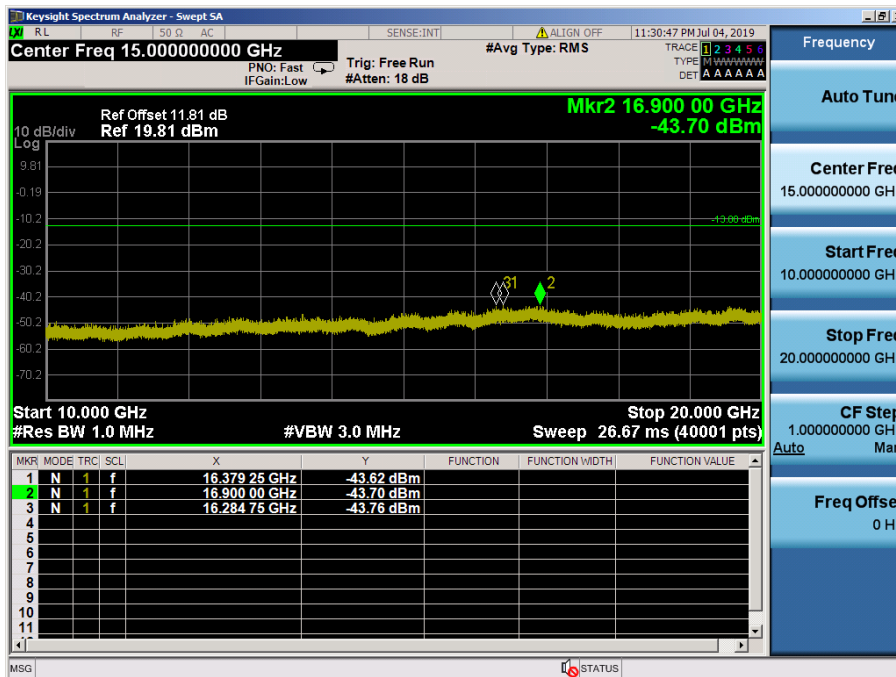

LTE Band 2, 25 / 10MHz / 16QAM - RB Size/Offset (25/0) – Mid Channel

LTE Band 2, 25 / 10MHz / 16QAM - RB Size/Offset (25/0) – Mid Channel

LTE Band 2, 25 / 10MHz / 64QAM - RB Size/Offset (1/49) – High Channel

LTE Band 2, 25 / 10MHz / 64QAM - RB Size/Offset (1/49) – High Channel

LTE Band 2, 25 / 5MHz / 16QAM - RB Size/Offset (12/13) – Low Channel

LTE Band 2, 25 / 5MHz / QPSK - RB Size/Offset (12/0) – Low Channel

LTE Band 2, 25 / 5MHz / QPSK - RB Size/Offset (1/24) – Mid Channel

LTE Band 2, 25 / 5MHz / QPSK - RB Size/Offset (1/24) – Mid Channel

LTE Band 2, 25 / 5MHz / 64QAM - RB Size/Offset (1/24) – High Channel