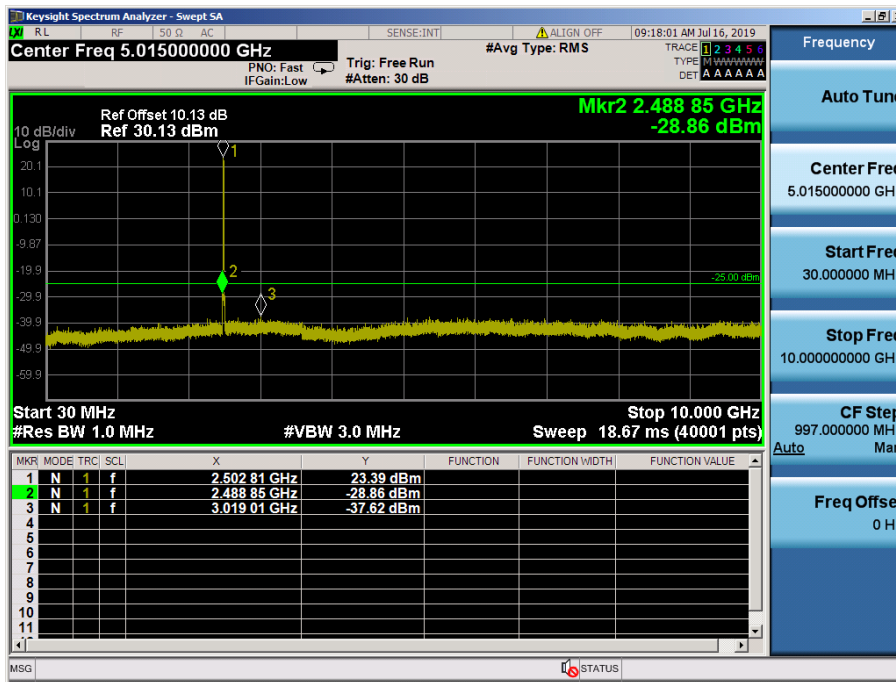

LTE Band 7 / 15MHz / 16QAM - RB Size/Offset (75/0) – High Channel

LTE Band 7 / 15MHz / 16QAM - RB Size/Offset (75/0) – High Channel

LTE Band 7 / 10MHz / 16QAM - RB Size/Offset (25/0) – Low Channel

LTE Band 7 / 10MHz / 16QAM - RB Size/Offset (25/0) – Low Channel

LTE Band 7 / 10MHz / 64QAM - RB Size/Offset (50/0) – Mid Channel

LTE Band 7 / 10MHz / 64QAM - RB Size/Offset (50/0) – Mid Channel

LTE Band 7 / 10MHz / QPSK - RB Size/Offset (50/0) – High Channel

LTE Band 7 / 10MHz / QPSK - RB Size/Offset (50/0) – High Channel

LTE Band 7 / 5MHz / 16QAM - RB Size/Offset (25/0) – Low Channel

LTE Band 7 / 5MHz / 16QAM - RB Size/Offset (25/0) – Low Channel

LTE Band 7 / 5MHz / 16QAM - RB Size/Offset (12/6) – Mid Channel

LTE Band 7 / 5MHz / 16QAM - RB Size/Offset (12/6) – Mid Channel