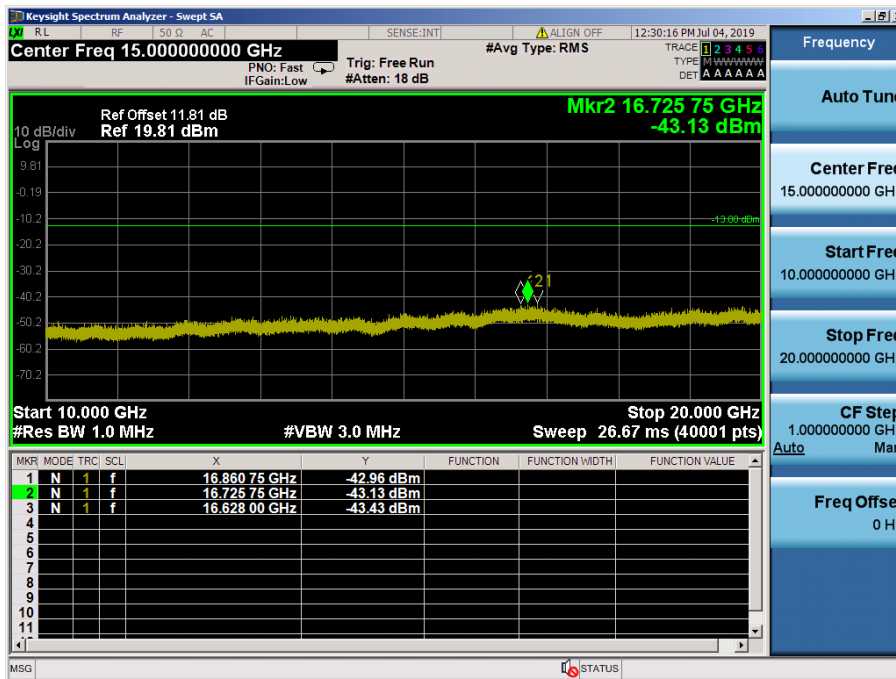

LTE Band 2, 25 / 10MHz / 16QAM - RB Size/Offset (25/0) – Mid Channel

LTE Band 2, 25 / 10MHz / 16QAM - RB Size/Offset (25/0) – Mid Channel

LTE Band 2, 25 / 10MHz / 64QAM - RB Size/Offset (1/49) – High Channel

LTE Band 2, 25 / 10MHz / 64QAM - RB Size/Offset (1/49) – High Channel

LTE Band 2, 25 / 5MHz / 16QAM - RB Size/Offset (12/13) – Low Channel

LTE Band 2, 25 / 5MHz / QPSK - RB Size/Offset (12/0) – Low Channel

LTE Band 2, 25 / 5MHz / QPSK - RB Size/Offset (1/24) – Mid Channel

LTE Band 2, 25 / 5MHz / QPSK - RB Size/Offset (1/24) – Mid Channel

LTE Band 2, 25 / 5MHz / 64QAM - RB Size/Offset (1/24) – High Channel

LTE Band 2, 25 / 5MHz / 64QAM - RB Size/Offset (1/24) – High Channel

LTE Band 2, 25 / 3MHz / 16QAM - RB Size/Offset (1/14) – Low Channel

LTE Band 2, 25 / 3MHz / 16QAM - RB Size/Offset (1/14) – Low Channel