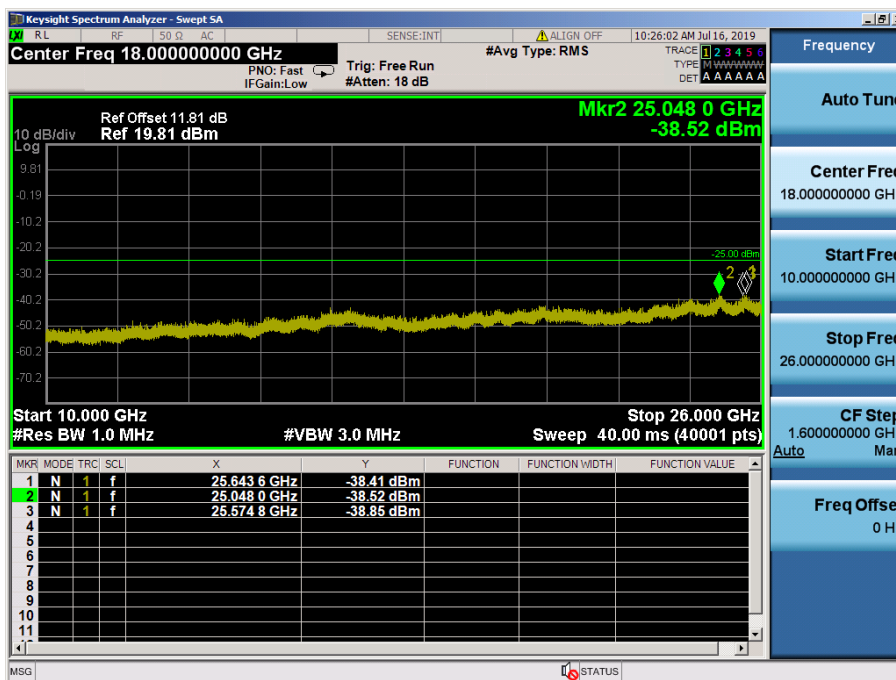

LTE Band 7 / 15MHz / 16QAM - RB Size/Offset (36/0) – Low Channel