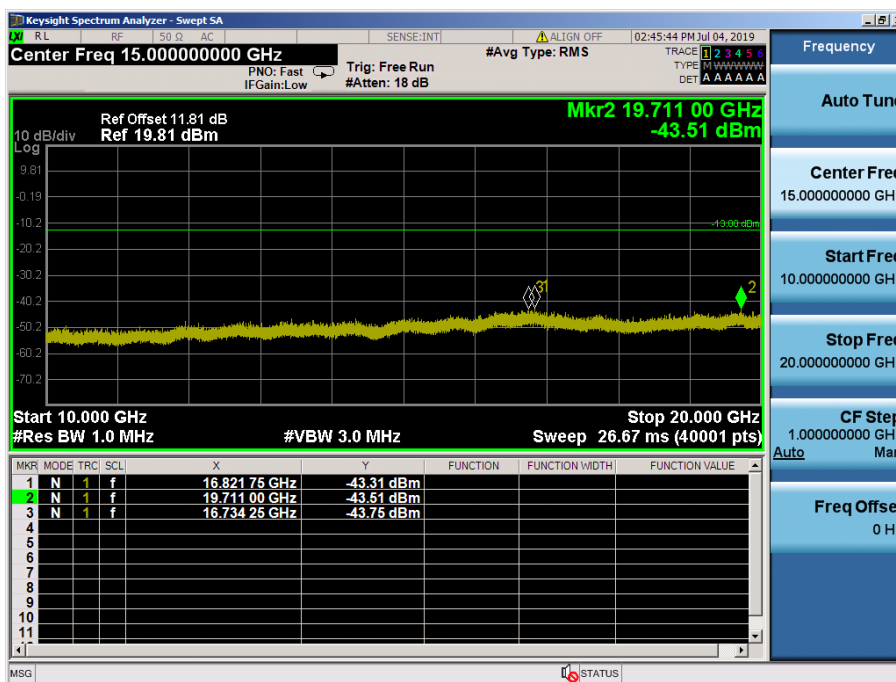

LTE Band 4 / 3MHz / 16QAM - RB Size/Offset (8/4) – Mid Channel

LTE Band 4 / 3MHz / 64QAM - RB Size/Offset (8/4) – High Channel

LTE Band 4 / 3MHz / 64QAM - RB Size/Offset (8/4) – High Channel

LTE Band 4 / 1.4MHz / QPSK - RB Size/Offset (1/5) – Low Channel

LTE Band 4 / 1.4MHz / QPSK - RB Size/Offset (1/5) – Low Channel

LTE Band 4 / 1.4MHz / 16QAM - RB Size/Offset (3/0) – Mid Channel

LTE Band 4 / 1.4MHz / 16QAM - RB Size/Offset (3/0) – Mid Channel

LTE Band 4 / 1.4MHz / 64QAM - RB Size/Offset (1/2) – High Channel

LTE Band 4 / 1.4MHz / 64QAM - RB Size/Offset (1/2) – High Channel

8.4.7 LTE Band 2, 25

LTE Band 2, 25 / 20MHz / QPSK - RB Size/Offset (50/0) –Low Channel

LTE Band 2, 25 / 20MHz / QPSK - RB Size/Offset (50/0) –Low Channel