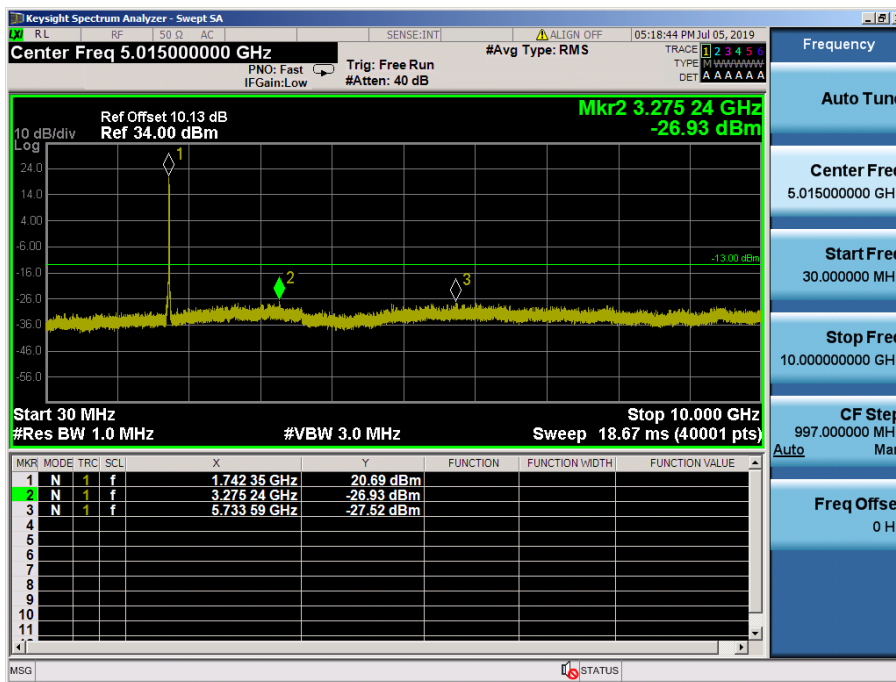

LTE Band 5, 26 / 1.4MHz / QPSK - RB Size/Offset (1/2) – Low Channel

LTE Band 5, 26 / 1.4MHz / 16QAM - RB Size/Offset (1/0) – Mid Channel

LTE Band 5, 26 / 1.4MHz / QPSK - RB Size/Offset (3/0) – High Channel

8.4.6 LTE Band 4

LTE Band 4 / 20MHz / 64QAM - RB Size/Offset (1/0) –Low Channel

LTE Band 4 / 20MHz / 64QAM - RB Size/Offset (1/0) –Low Channel

LTE Band 4 / 20MHz / 16QAM - RB Size/Offset (50/50)–Mid Channel

LTE Band 4 / 20MHz / 16QAM - RB Size/Offset (50/50)–Mid Channel

LTE Band 4 / 20MHz / 64QAM - RB Size/Offset (100/0) – High Channel

LTE Band 4 / 20MHz / 64QAM - RB Size/Offset (100/0) – High Channel

LTE Band 4 / 15MHz / 64QAM - RB Size/Offset (36/39)–Low Channel