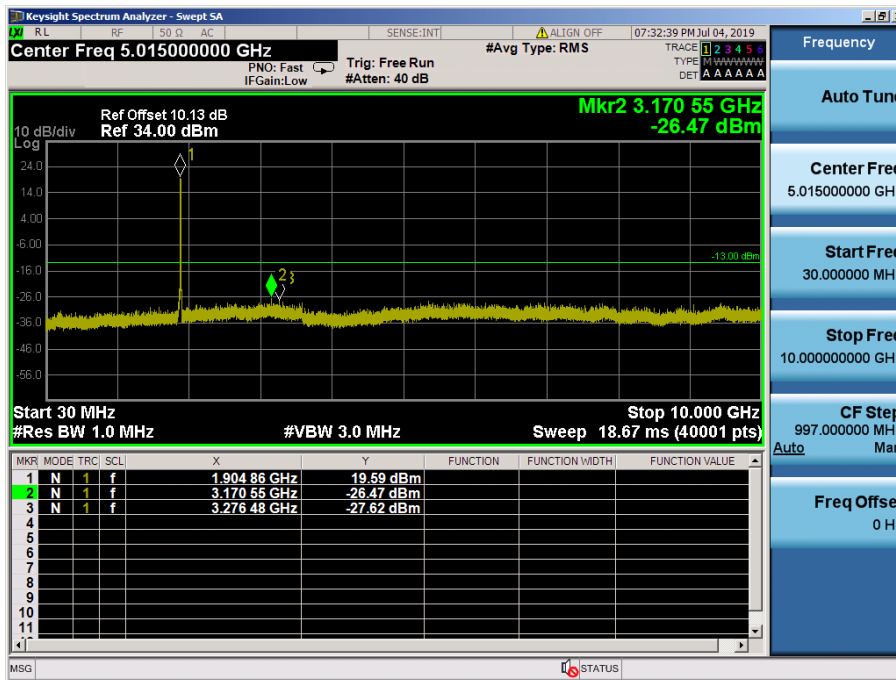

LTE Band 2, 25 / 20MHz / 16QAM - RB Size/Offset (1/0)–Mid Channel

LTE Band 2, 25 / 20MHz / 16QAM - RB Size/Offset (1/0)–Mid Channel

LTE Band 2, 25 / 20MHz / 64QAM - RB Size/Offset (50/0) – High Channel

LTE Band 2, 25 / 20MHz / 64QAM - RB Size/Offset (50/0) – High Channel

LTE Band 2, 25 / 15MHz / QPSK - RB Size/Offset (1/74)–Low Channel

LTE Band 2, 25 / 15MHz / QPSK - RB Size/Offset (1/74)–Low Channel

LTE Band 2, 25 / 15MHz / QPSK - RB Size/Offset (1/0) – Mid Channel

LTE Band 2, 25 / 15MHz / QPSK - RB Size/Offset (1/0) – Mid Channel

LTE Band 2, 25 / 15MHz / 16QAM - RB Size/Offset (75/0) – High Channel

LTE Band 2, 25 / 15MHz / 16QAM - RB Size/Offset (75/0) – High Channel

LTE Band 2, 25 / 10MHz / QPSK - RB Size/Offset (25/12) – Low Channel