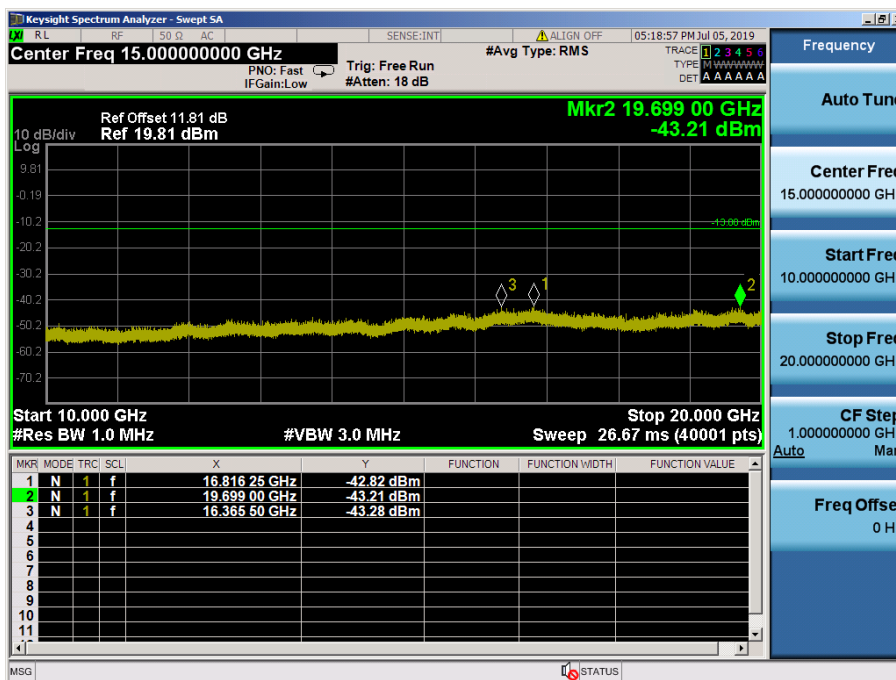

LTE Band 5, 26 / 1.4MHz / QPSK - RB Size/Offset (1/2) – Low Channel

LTE Band 5, 26 / 1.4MHz / 16QAM - RB Size/Offset (1/0) – Mid Channel

LTE Band 5, 26 / 1.4MHz / QPSK - RB Size/Offset (3/0) – High Channel

8.4.6 LTE Band 4

LTE Band 4 / 20MHz / 64QAM - RB Size/Offset (1/0) –Low Channel

LTE Band 4 / 20MHz / 64QAM - RB Size/Offset (1/0) –Low Channel

LTE Band 4 / 20MHz / 16QAM - RB Size/Offset (50/50)–Mid Channel

LTE Band 4 / 20MHz / 16QAM - RB Size/Offset (50/50)–Mid Channel

LTE Band 4 / 20MHz / 64QAM - RB Size/Offset (100/0) – High Channel

LTE Band 4 / 20MHz / 64QAM - RB Size/Offset (100/0) – High Channel

LTE Band 4 / 15MHz / 64QAM - RB Size/Offset (36/39)–Low Channel