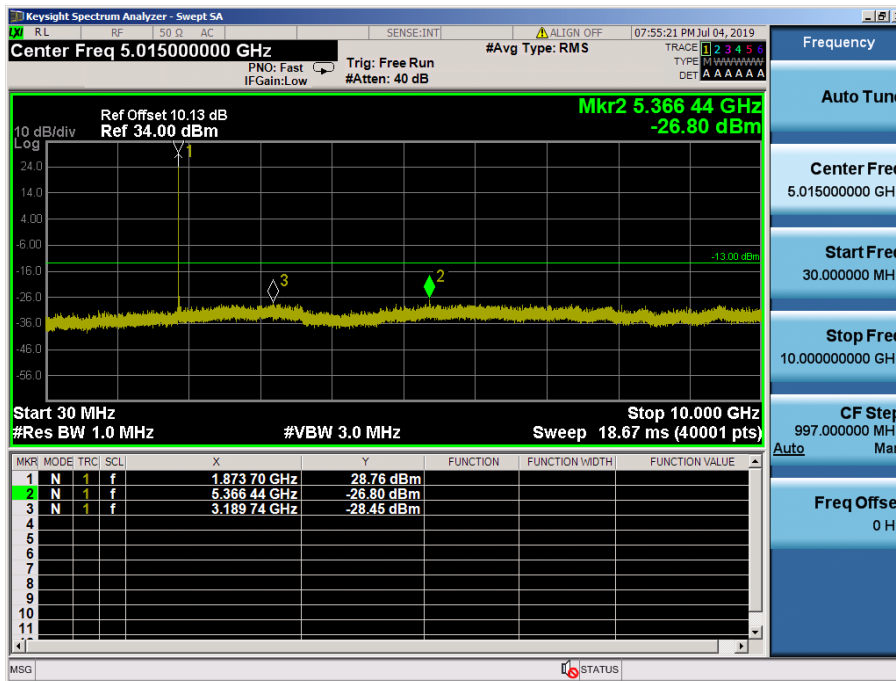

LTE Band 4 / 1.4MHz / QPSK - RB Size/Offset (1/5) – Low Channel

LTE Band 4 / 1.4MHz / 16QAM - RB Size/Offset (3/0) – Mid Channel

LTE Band 4 / 1.4MHz / 16QAM - RB Size/Offset (3/0) – Mid Channel

LTE Band 4 / 1.4MHz / 64QAM - RB Size/Offset (1/2) – High Channel

LTE Band 4 / 1.4MHz / 64QAM - RB Size/Offset (1/2) – High Channel

8.4.7 LTE Band 2, 25

LTE Band 2, 25 / 20MHz / QPSK - RB Size/Offset (50/0) –Low Channel

LTE Band 2, 25 / 20MHz / QPSK - RB Size/Offset (50/0) –Low Channel

LTE Band 2, 25 / 20MHz / 16QAM - RB Size/Offset (1/0)–Mid Channel

LTE Band 2, 25 / 20MHz / 16QAM - RB Size/Offset (1/0)–Mid Channel

LTE Band 2, 25 / 20MHz / 64QAM - RB Size/Offset (50/0) – High Channel

LTE Band 2, 25 / 20MHz / 64QAM - RB Size/Offset (50/0) – High Channel