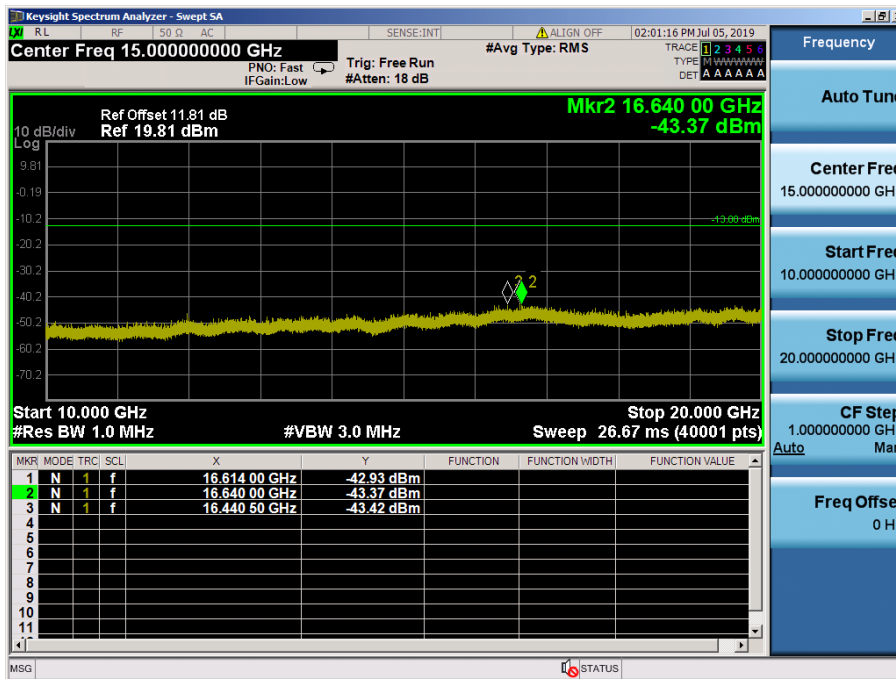

LTE Band 4 / 15MHz / 16QAM - RB Size/Offset (1/74) – High Channel

LTE Band 4 / 10MHz / QPSK - RB Size/Offset (1/0) – Low Channel

LTE Band 4 / 10MHz / QPSK - RB Size/Offset (1/0) – Low Channel

LTE Band 4 / 10MHz / 16QAM - RB Size/Offset (1/0) – Mid Channel

LTE Band 4 / 10MHz / 16QAM - RB Size/Offset (1/0) – Mid Channel

LTE Band 4 / 10MHz / 64QAM - RB Size/Offset (25/0) – High Channel

LTE Band 4 / 10MHz / 64QAM - RB Size/Offset (25/0) – High Channel

LTE Band 4 / 5MHz / 64QAM - RB Size/Offset (1/0) – Low Channel

LTE Band 4 / 5MHz / 64QAM - RB Size/Offset (1/0) – Low Channel

LTE Band 4 / 5MHz / 64QAM - RB Size/Offset (12/13) – Mid Channel

LTE Band 4 / 5MHz / 64QAM - RB Size/Offset (12/13) – Mid Channel

LTE Band 4 / 5MHz / QPSK - RB Size/Offset (1/12) – High Channel