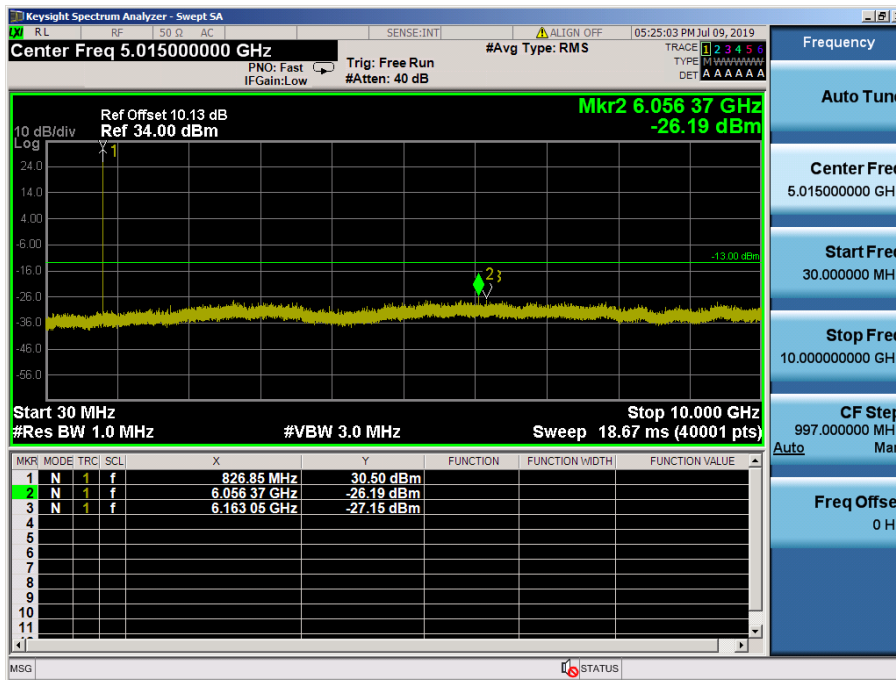

8.4.6 LTE Band 5, 26

LTE Band 5, 26 / 10MHz / 16QAM - RB Size/Offset (1/25) – Low Channel

LTE Band 5, 26 / 10MHz / 64QAM - RB Size/Offset (1/25) – Mid Channel

LTE Band 5, 26 / 10MHz / 64QAM - RB Size/Offset (50/0) – High Channel

LTE Band 5, 26 / 5MHz / 16QAM - RB Size/Offset (1/24) – Low Channel

LTE Band 5, 26 / 5MHz / 64QAM - RB Size/Offset (1/0) – Mid Channel

LTE Band 5, 26 / 5MHz / 64QAM - RB Size/Offset (12/6) – High Channel