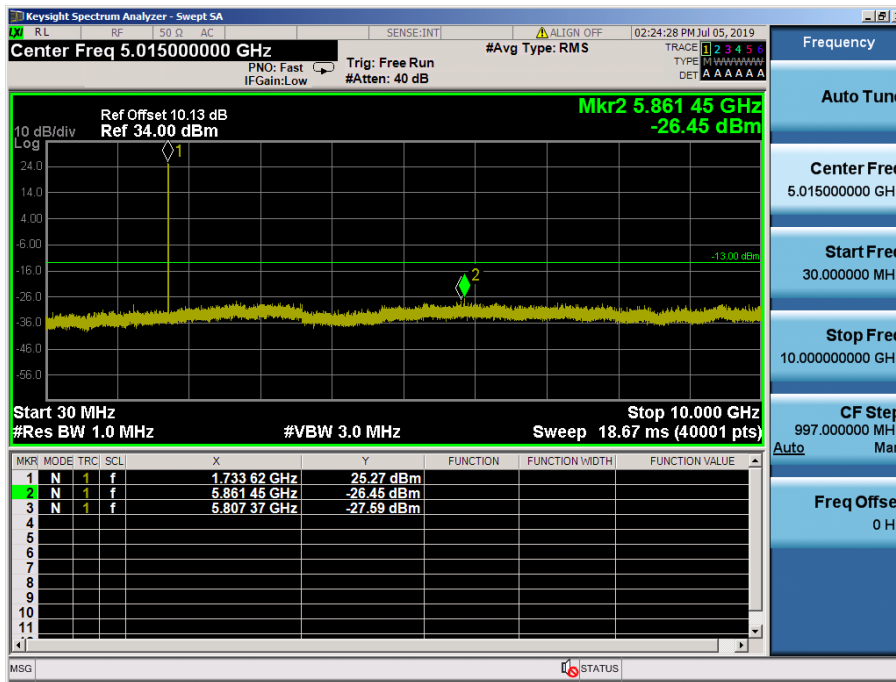

LTE Band 4 / 15MHz / 16QAM - RB Size/Offset (1/74) – High Channel

LTE Band 4 / 10MHz / QPSK - RB Size/Offset (1/0) – Low Channel

LTE Band 4 / 10MHz / QPSK - RB Size/Offset (1/0) – Low Channel

LTE Band 4 / 10MHz / 16QAM - RB Size/Offset (1/0) – Mid Channel

LTE Band 4 / 10MHz / 16QAM - RB Size/Offset (1/0) – Mid Channel

LTE Band 4 / 10MHz / 64QAM - RB Size/Offset (25/0) – High Channel

LTE Band 4 / 10MHz / 64QAM - RB Size/Offset (25/0) – High Channel

LTE Band 4 / 5MHz / 64QAM - RB Size/Offset (1/0) – Low Channel

LTE Band 4 / 5MHz / 64QAM - RB Size/Offset (1/0) – Low Channel

LTE Band 4 / 5MHz / 64QAM - RB Size/Offset (12/13) – Mid Channel

LTE Band 4 / 5MHz / 64QAM - RB Size/Offset (12/13) – Mid Channel

LTE Band 4 / 5MHz / QPSK - RB Size/Offset (1/12) – High Channel