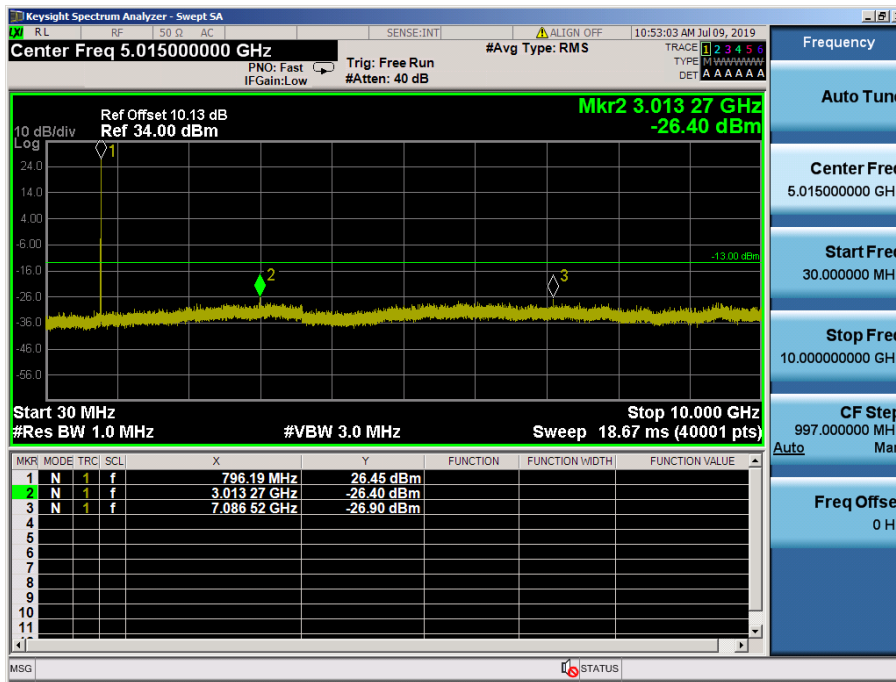

LTE Band 13 / 5MHz / 16QAM - RB Size/Offset (12/13) – High Channel

8.4.4 LTE Band 14

LTE Band 14 / 10MHz / 16QAM - RB Size/Offset (1/49) – Low Channel

LTE Band 14 / 5MHz / QPSK - RB Size/Offset (12/6) – Low Channel

LTE Band 14 / 5MHz / 16QAM - RB Size/Offset (12/13) – High Channel

8.4.5 LTE Band 26

LTE Band 26 / 15MHz / 64QAM - RB Size/Offset (75/0) – Low Channel

LTE Band 26 / 15MHz / 16QAM - RB Size/Offset (36/18) – High Channel