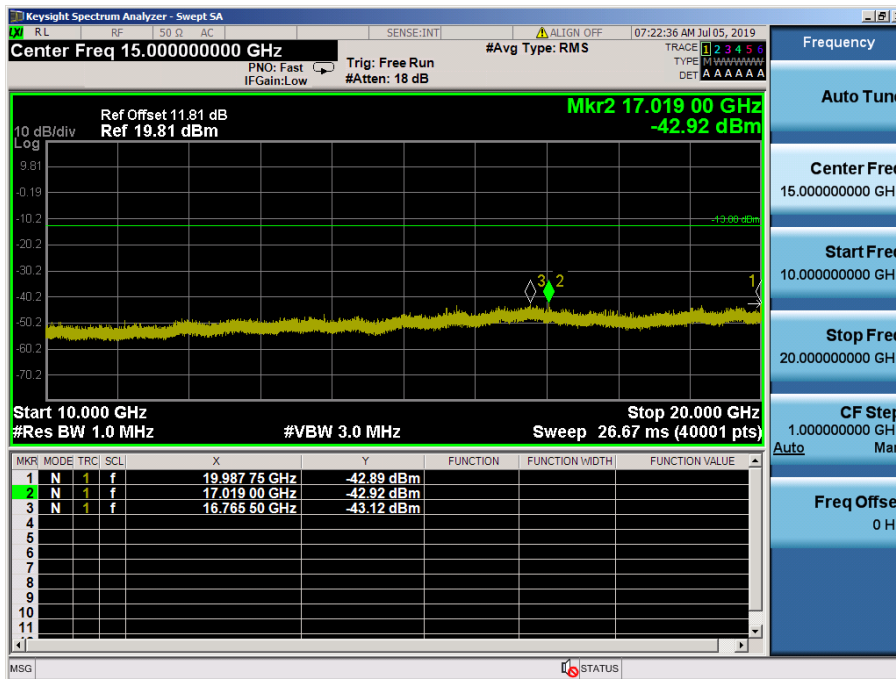

LTE Band 4 / 10MHz / 16QAM - RB Size/Offset (1/0) – Mid Channel

LTE Band 4 / 10MHz / 64QAM - RB Size/Offset (25/0) – High Channel

LTE Band 4 / 10MHz / 64QAM - RB Size/Offset (25/0) – High Channel

LTE Band 4 / 5MHz / 64QAM - RB Size/Offset (1/0) – Low Channel

LTE Band 4 / 5MHz / 64QAM - RB Size/Offset (1/0) – Low Channel

LTE Band 4 / 5MHz / 64QAM - RB Size/Offset (12/13) – Mid Channel

LTE Band 4 / 5MHz / 64QAM - RB Size/Offset (12/13) – Mid Channel

LTE Band 4 / 5MHz / QPSK - RB Size/Offset (1/12) – High Channel

LTE Band 4 / 5MHz / QPSK - RB Size/Offset (1/12) – High Channel

LTE Band 4 / 3MHz / 16QAM - RB Size/Offset (8/0) – Low Channel

LTE Band 4 / 3MHz / 16QAM - RB Size/Offset (8/0) – Low Channel

LTE Band 4 / 3MHz / 16QAM - RB Size/Offset (8/4) – Mid Channel