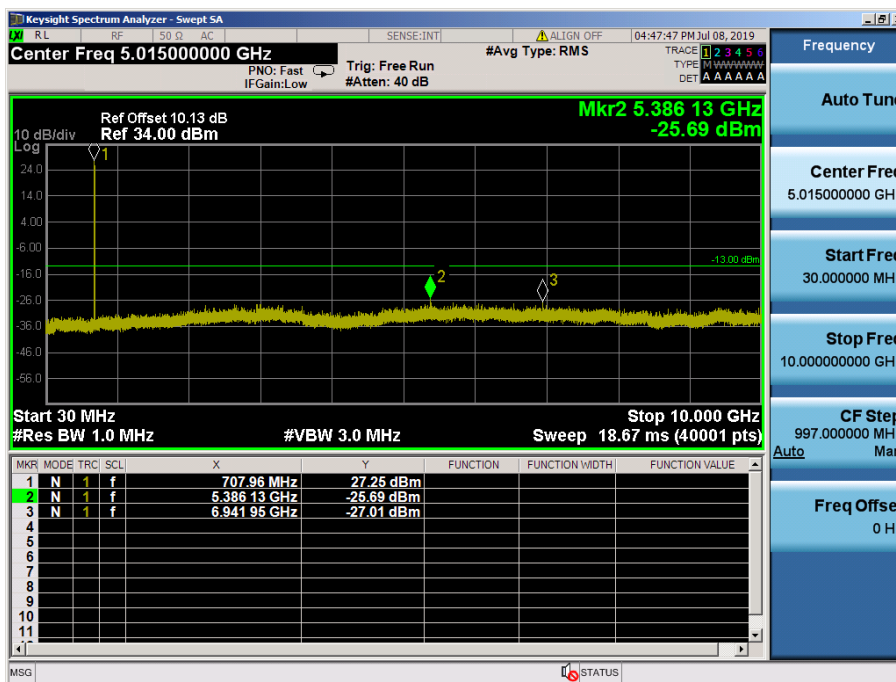

LTE Band 12 / 5MHz / QPSK - RB Size/Offset (12/13) – Mid Channel

LTE Band 12, 17 / 5MHz / QPSK - RB Size/Offset (12/13) – High Channel

8.4.2 LTE Band 12

LTE Band 12 / 3MHz / 16QAM - RB Size/Offset (1/14) – Low Channel

LTE Band 12 / 3MHz / QPSK - RB Size/Offset (1/7) – Mid Channel

LTE Band 12 / 3MHz / QPSK - RB Size/Offset (8/0) – High Channel

LTE Band 12 / 1.4MHz / QPSK - RB Size/Offset (3/2) – Low Channel

LTE Band 12 / 1.4MHz / 16QAM- RB Size/Offset (6/0) – Mid Channel