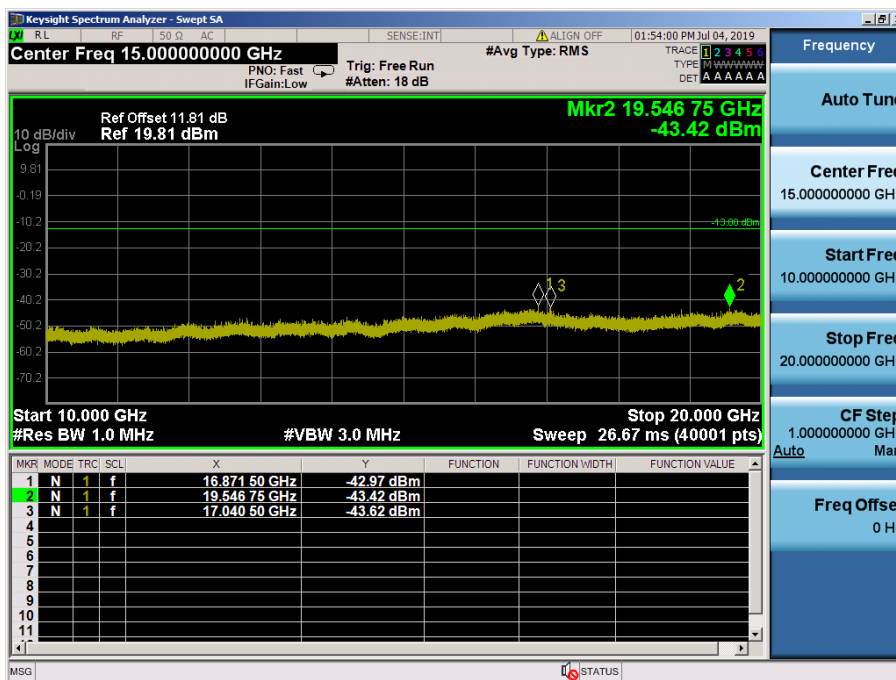

LTE Band 4 / 1.4MHz / 64QAM - RB Size/Offset (1/2) – High Channel

8.4.7 LTE Band 2, 25

LTE Band 2, 25 / 20MHz / QPSK - RB Size/Offset (50/0) –Low Channel

LTE Band 2, 25 / 20MHz / QPSK - RB Size/Offset (50/0) –Low Channel

LTE Band 2, 25 / 20MHz / 16QAM - RB Size/Offset (1/0)–Mid Channel

LTE Band 2, 25 / 20MHz / 16QAM - RB Size/Offset (1/0)–Mid Channel

LTE Band 2, 25 / 20MHz / 64QAM - RB Size/Offset (50/0) – High Channel

LTE Band 2, 25 / 20MHz / 64QAM - RB Size/Offset (50/0) – High Channel

LTE Band 2, 25 / 15MHz / QPSK - RB Size/Offset (1/74)–Low Channel

LTE Band 2, 25 / 15MHz / QPSK - RB Size/Offset (1/74)–Low Channel

LTE Band 2, 25 / 15MHz / QPSK - RB Size/Offset (1/0) – Mid Channel

LTE Band 2, 25 / 15MHz / QPSK - RB Size/Offset (1/0) – Mid Channel

LTE Band 2, 25 / 15MHz / 16QAM - RB Size/Offset (75/0) – High Channel

LTE Band 2, 25 / 15MHz / 16QAM - RB Size/Offset (75/0) – High Channel

LTE Band 2, 25 / 10MHz / QPSK - RB Size/Offset (25/12) – Low Channel