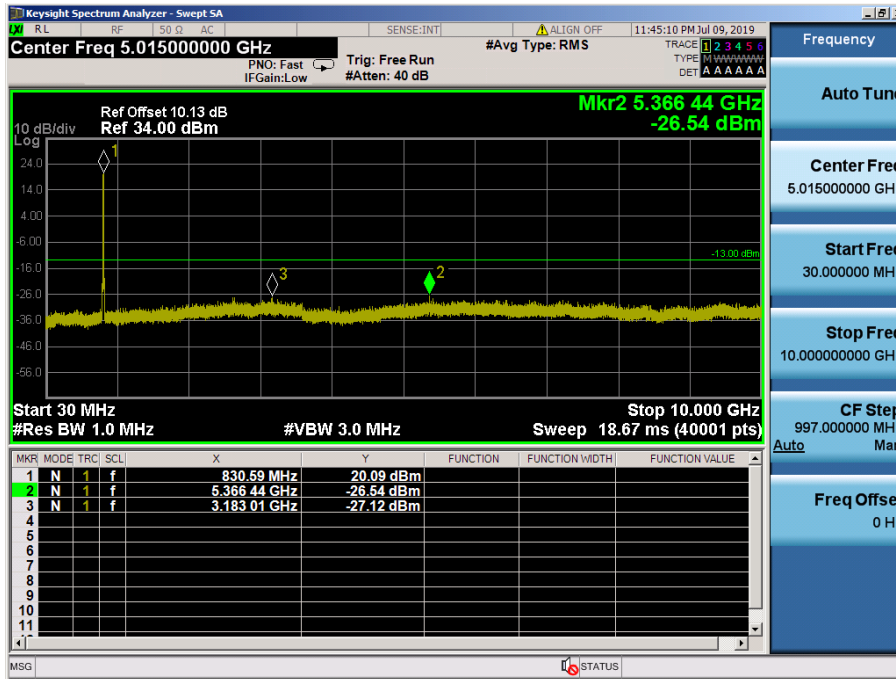

LTE Band 13 / 5MHz / 16QAM - RB Size/Offset (12/13) – High Channel

8.4.4 LTE Band 14

LTE Band 14 / 10MHz / 16QAM - RB Size/Offset (1/49) – Low Channel

LTE Band 14 / 5MHz / QPSK - RB Size/Offset (12/6) – Low Channel

LTE Band 14 / 5MHz / 16QAM - RB Size/Offset (12/13) – High Channel

8.4.5 LTE Band 26

LTE Band 26 / 15MHz / 64QAM - RB Size/Offset (75/0) – Low Channel

LTE Band 26 / 15MHz / 16QAM - RB Size/Offset (36/18) – High Channel