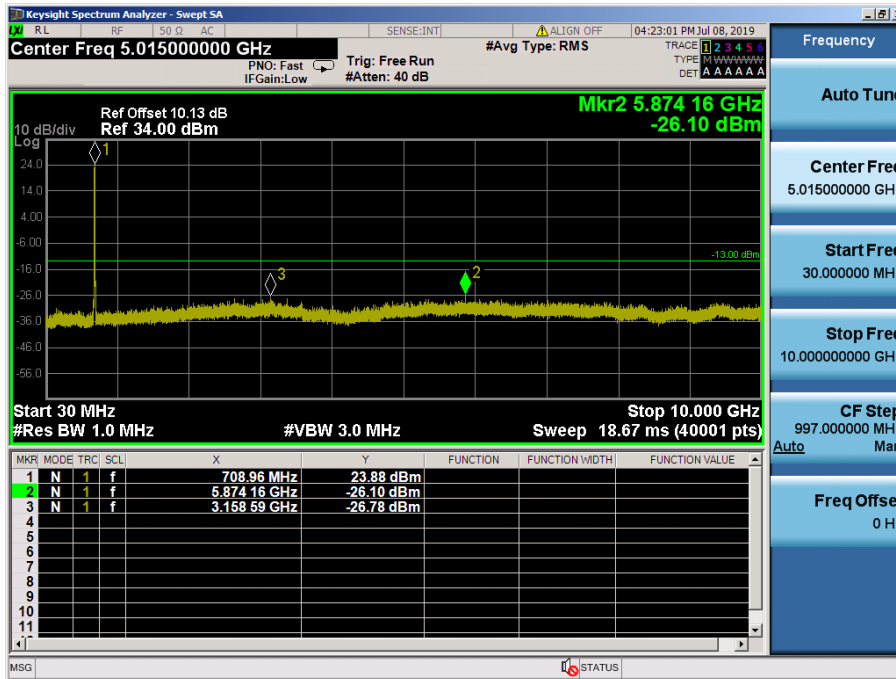

- Band Edge (Low CH)

LTE Band 7 / 10MHz / 16QAM - RB Size/Offset (50/0)

- Band Edge (MID CH)

LTE Band 7 / 10MHz / 16QAM - RB Size/Offset (50/0)

- Band Edge (High CH)

LTE Band 7 / 10MHz / 16QAM - RB Size/Offset (50/0)

- Band Edge (Low CH)

LTE Band 7 / 5MHz / QPSK - RB Size/Offset (25/0)

- Band Edge (MID CH)

LTE Band 7 / 5MHz / QPSK - RB Size/Offset (25/0)

- Band Edge (High CH)

LTE Band 7 / 5MHz / QPSK - RB Size/Offset (25/0)

8.4 SPURIOUS AND HARMONICS EMISSIONS(Conducted)

8.4.1 LTE Band 12, 17

LTE Band 12 / 10MHz / QPSK - RB Size/Offset (25/25) – Low Channel

LTE Band 12 / 10MHz / QPSK - RB Size/Offset (50/0) – High Channel

LTE Band 12 / 5MHz / QPSK - RB Size/Offset (12/13) – Low Channel