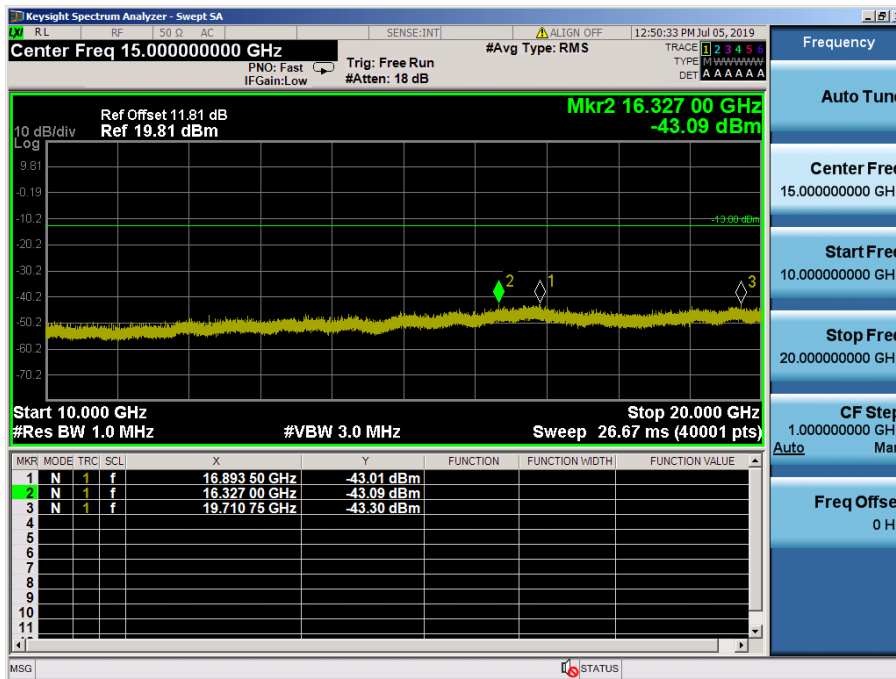

LTE Band 4 / 3MHz / 16QAM - RB Size/Offset (8/4) – Mid Channel

LTE Band 4 / 3MHz / 64QAM - RB Size/Offset (8/4) – High Channel

LTE Band 4 / 3MHz / 64QAM - RB Size/Offset (8/4) – High Channel

LTE Band 4 / 1.4MHz / QPSK - RB Size/Offset (1/5) – Low Channel

LTE Band 4 / 1.4MHz / QPSK - RB Size/Offset (1/5) – Low Channel

LTE Band 4 / 1.4MHz / 16QAM - RB Size/Offset (3/0) – Mid Channel

LTE Band 4 / 1.4MHz / 16QAM - RB Size/Offset (3/0) – Mid Channel

LTE Band 4 / 1.4MHz / 64QAM - RB Size/Offset (1/2) – High Channel

LTE Band 4 / 1.4MHz / 64QAM - RB Size/Offset (1/2) – High Channel

8.4.7 LTE Band 2, 25

LTE Band 2, 25 / 20MHz / QPSK - RB Size/Offset (50/0) –Low Channel

LTE Band 2, 25 / 20MHz / QPSK - RB Size/Offset (50/0) –Low Channel