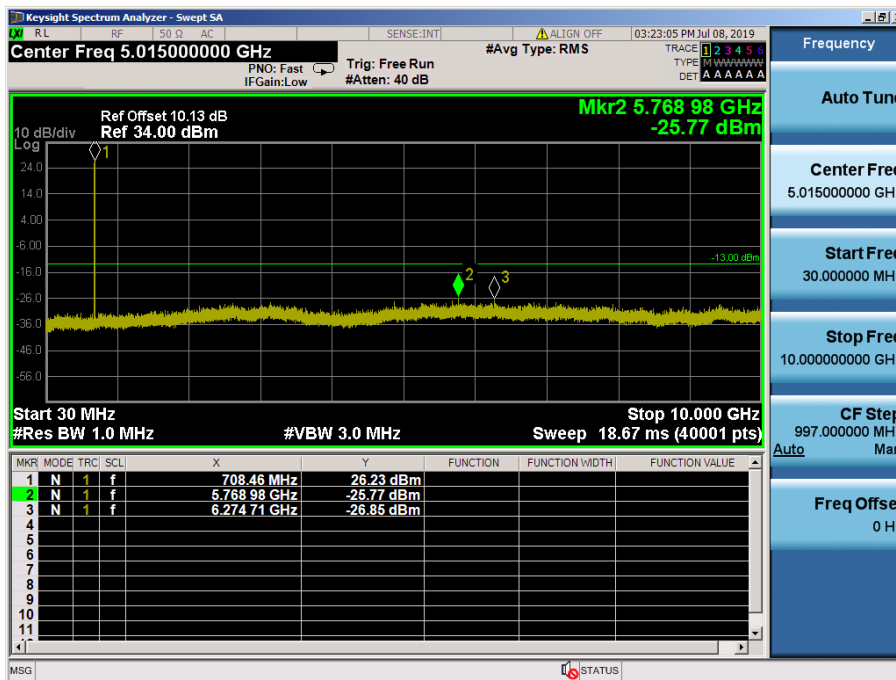

- Band Edge (Low CH)

LTE Band 7 / 5MHz / QPSK - RB Size/Offset (25/0)

- Band Edge (MID CH)

LTE Band 7 / 5MHz / QPSK - RB Size/Offset (25/0)

- Band Edge (High CH)

LTE Band 7 / 5MHz / QPSK - RB Size/Offset (25/0)

8.4 SPURIOUS AND HARMONICS EMISSIONS(Conducted)

8.4.1 LTE Band 12, 17

LTE Band 12 / 10MHz / QPSK - RB Size/Offset (25/25) – Low Channel

LTE Band 12 / 10MHz / QPSK - RB Size/Offset (50/0) – High Channel

LTE Band 12 / 5MHz / QPSK - RB Size/Offset (12/13) – Low Channel

LTE Band 12 / 5MHz / QPSK - RB Size/Offset (12/13) – Mid Channel

LTE Band 12, 17 / 5MHz / QPSK - RB Size/Offset (12/13) – High Channel

8.4.2 LTE Band 12

LTE Band 12 / 3MHz / 16QAM - RB Size/Offset (1/14) – Low Channel