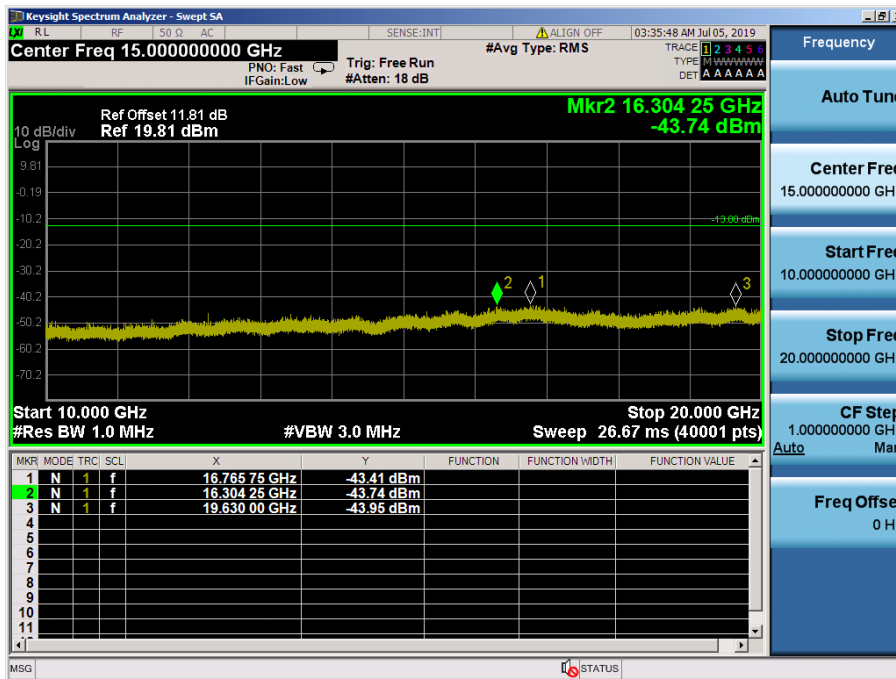

LTE Band 4 / 10MHz / 16QAM - RB Size/Offset (1/0) – Mid Channel

LTE Band 4 / 10MHz / 64QAM - RB Size/Offset (25/0) – High Channel

LTE Band 4 / 10MHz / 64QAM - RB Size/Offset (25/0) – High Channel

LTE Band 4 / 5MHz / 64QAM - RB Size/Offset (1/0) – Low Channel

LTE Band 4 / 5MHz / 64QAM - RB Size/Offset (1/0) – Low Channel

LTE Band 4 / 5MHz / 64QAM - RB Size/Offset (12/13) – Mid Channel

LTE Band 4 / 5MHz / 64QAM - RB Size/Offset (12/13) – Mid Channel

LTE Band 4 / 5MHz / QPSK - RB Size/Offset (1/12) – High Channel

LTE Band 4 / 5MHz / QPSK - RB Size/Offset (1/12) – High Channel

LTE Band 4 / 3MHz / 16QAM - RB Size/Offset (8/0) – Low Channel

LTE Band 4 / 3MHz / 16QAM - RB Size/Offset (8/0) – Low Channel

LTE Band 4 / 3MHz / 16QAM - RB Size/Offset (8/4) – Mid Channel