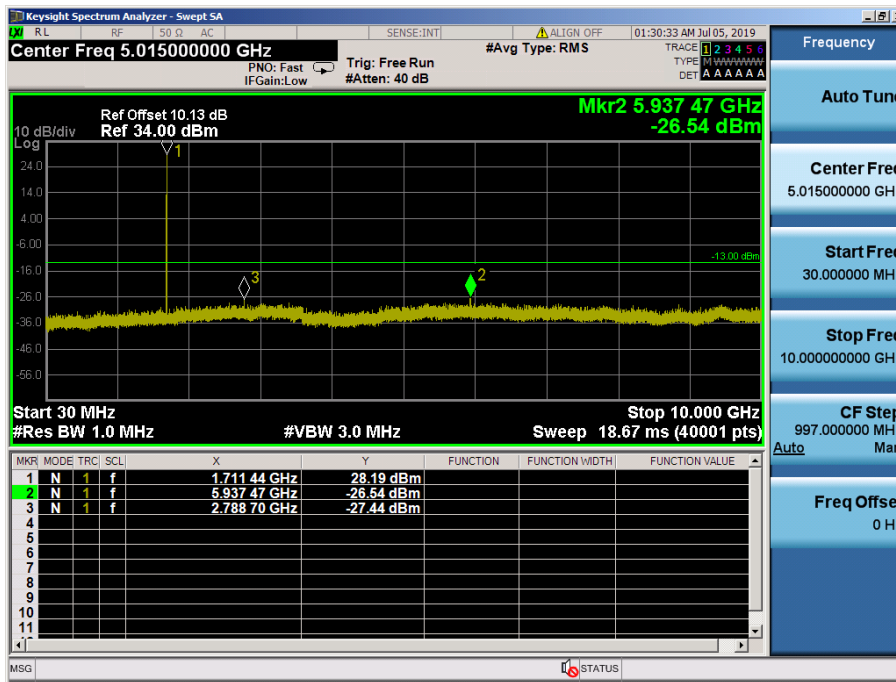

LTE Band 4 / 5MHz / 64QAM - RB Size/Offset (1/0) – Low Channel

LTE Band 4 / 5MHz / 64QAM - RB Size/Offset (12/13) – Mid Channel

LTE Band 4 / 5MHz / 64QAM - RB Size/Offset (12/13) – Mid Channel

LTE Band 4 / 5MHz / QPSK - RB Size/Offset (1/12) – High Channel

LTE Band 4 / 5MHz / QPSK - RB Size/Offset (1/12) – High Channel

LTE Band 4 / 3MHz / 16QAM - RB Size/Offset (8/0) – Low Channel

LTE Band 4 / 3MHz / 16QAM - RB Size/Offset (8/0) – Low Channel

LTE Band 4 / 3MHz / 16QAM - RB Size/Offset (8/4) – Mid Channel

LTE Band 4 / 3MHz / 16QAM - RB Size/Offset (8/4) – Mid Channel

LTE Band 4 / 3MHz / 64QAM - RB Size/Offset (8/4) – High Channel

LTE Band 4 / 3MHz / 64QAM - RB Size/Offset (8/4) – High Channel

LTE Band 4 / 1.4MHz / QPSK - RB Size/Offset (1/5) – Low Channel