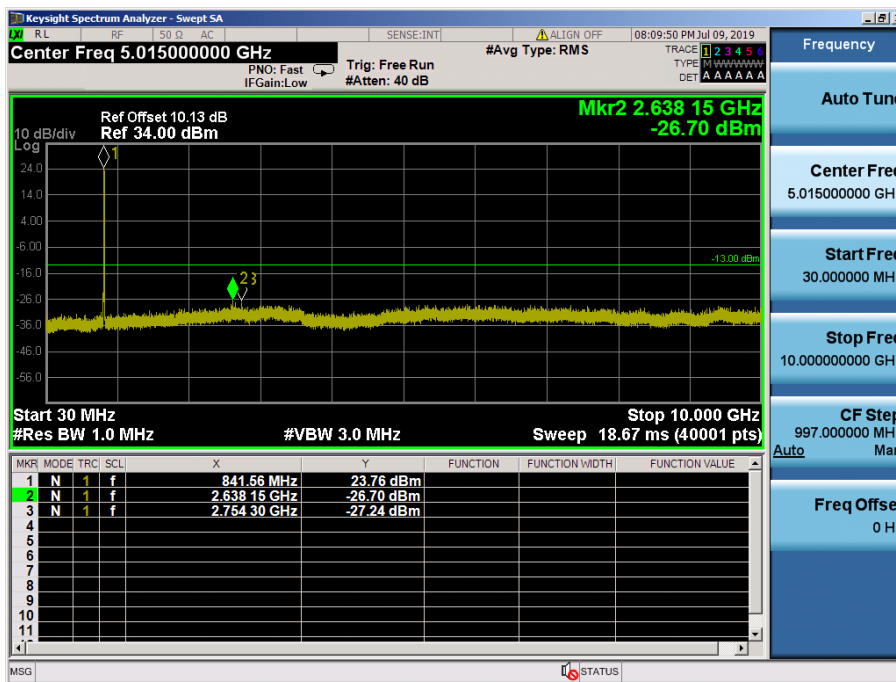

LTE Band 13 / 5MHz / 16QAM - RB Size/Offset (12/13) – High Channel

8.4.4 LTE Band 14

LTE Band 14 / 10MHz / 16QAM - RB Size/Offset (1/49) – Low Channel

LTE Band 14 / 5MHz / QPSK - RB Size/Offset (12/6) – Low Channel

LTE Band 14 / 5MHz / 16QAM - RB Size/Offset (12/13) – High Channel

8.4.5 LTE Band 26

LTE Band 26 / 15MHz / 64QAM - RB Size/Offset (75/0) – Low Channel

LTE Band 26 / 15MHz / 16QAM - RB Size/Offset (36/18) – High Channel