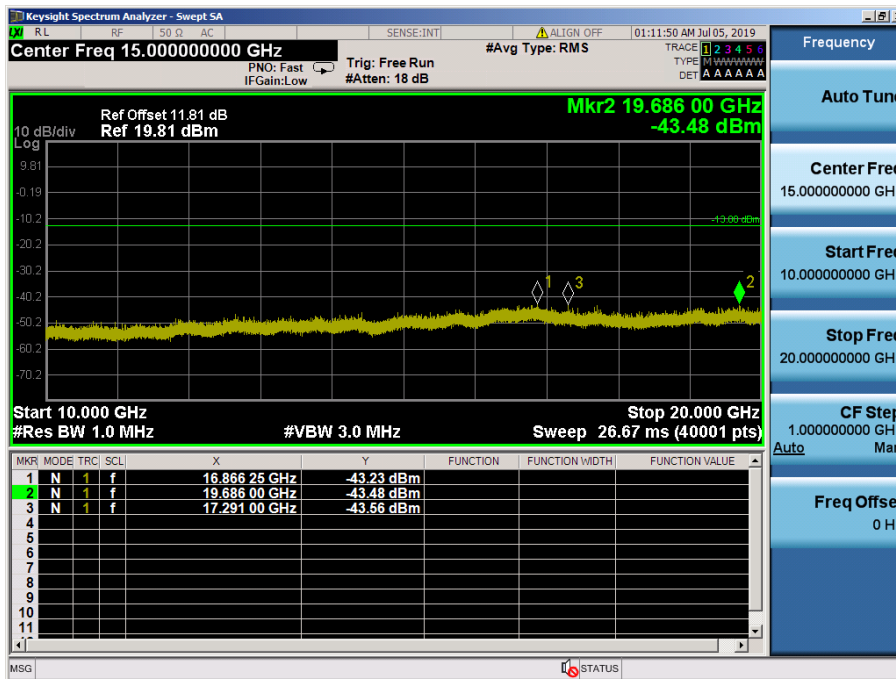

LTE Band 4 / 1.4MHz / QPSK - RB Size/Offset (1/5) – Low Channel

LTE Band 4 / 1.4MHz / 16QAM - RB Size/Offset (3/0) – Mid Channel

LTE Band 4 / 1.4MHz / 16QAM - RB Size/Offset (3/0) – Mid Channel

LTE Band 4 / 1.4MHz / 64QAM - RB Size/Offset (1/2) – High Channel

LTE Band 4 / 1.4MHz / 64QAM - RB Size/Offset (1/2) – High Channel

8.4.7 LTE Band 2, 25

LTE Band 2, 25 / 20MHz / QPSK - RB Size/Offset (50/0) –Low Channel

LTE Band 2, 25 / 20MHz / QPSK - RB Size/Offset (50/0) –Low Channel

LTE Band 2, 25 / 20MHz / 16QAM - RB Size/Offset (1/0)–Mid Channel

LTE Band 2, 25 / 20MHz / 16QAM - RB Size/Offset (1/0)–Mid Channel

LTE Band 2, 25 / 20MHz / 64QAM - RB Size/Offset (50/0) – High Channel

LTE Band 2, 25 / 20MHz / 64QAM - RB Size/Offset (50/0) – High Channel