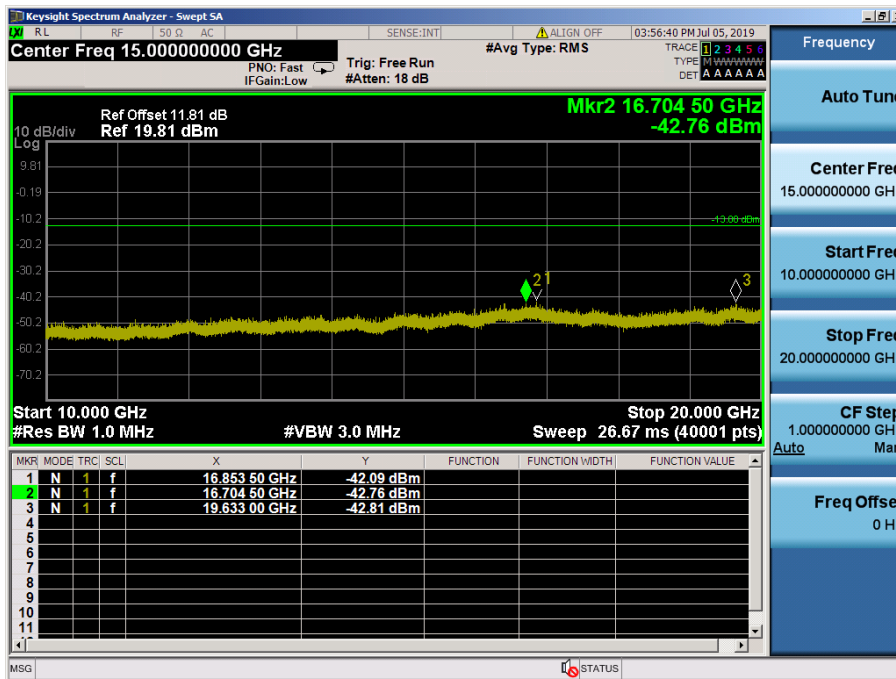

LTE Band 4 / 20MHz / 16QAM - RB Size/Offset (50/50)–Mid Channel

LTE Band 4 / 20MHz / 64QAM - RB Size/Offset (100/0) – High Channel

LTE Band 4 / 20MHz / 64QAM - RB Size/Offset (100/0) – High Channel

LTE Band 4 / 15MHz / 64QAM - RB Size/Offset (36/39)–Low Channel

LTE Band 4 / 15MHz / 64QAM - RB Size/Offset (36/39)–Low Channel

LTE Band 4 / 15MHz / 16QAM - RB Size/Offset (1/0) – Mid Channel

LTE Band 4 / 15MHz / 16QAM - RB Size/Offset (1/0) – Mid Channel

LTE Band 4 / 15MHz / 16QAM - RB Size/Offset (1/74) – High Channel