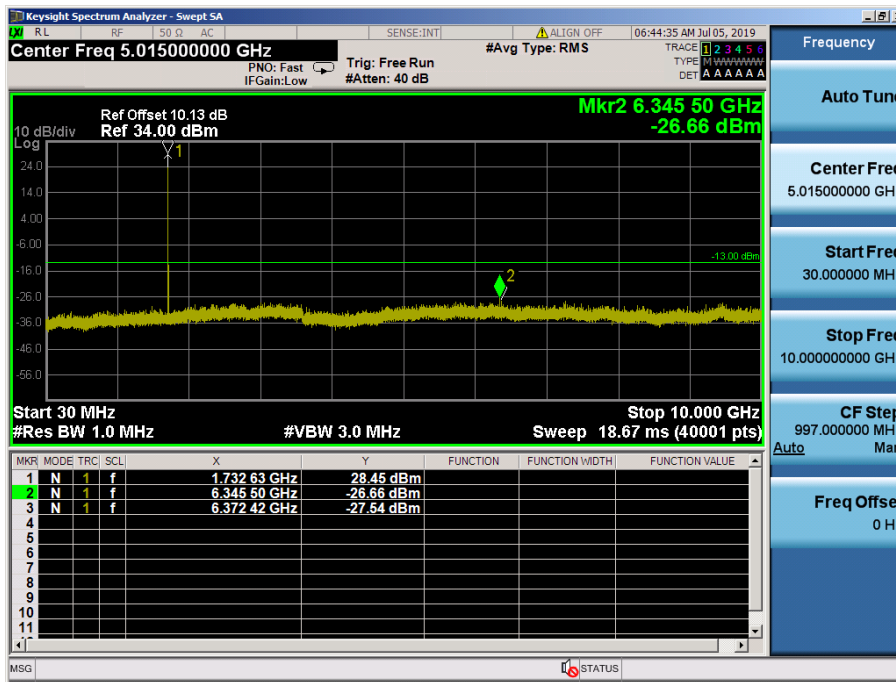

LTE Band 4 / 5MHz / QPSK - RB Size/Offset (1/12) – High Channel

LTE Band 4 / 3MHz / 16QAM - RB Size/Offset (8/0) – Low Channel

LTE Band 4 / 3MHz / 16QAM - RB Size/Offset (8/0) – Low Channel

LTE Band 4 / 3MHz / 16QAM - RB Size/Offset (8/4) – Mid Channel

LTE Band 4 / 3MHz / 16QAM - RB Size/Offset (8/4) – Mid Channel

LTE Band 4 / 3MHz / 64QAM - RB Size/Offset (8/4) – High Channel

LTE Band 4 / 3MHz / 64QAM - RB Size/Offset (8/4) – High Channel

LTE Band 4 / 1.4MHz / QPSK - RB Size/Offset (1/5) – Low Channel

LTE Band 4 / 1.4MHz / QPSK - RB Size/Offset (1/5) – Low Channel

LTE Band 4 / 1.4MHz / 16QAM - RB Size/Offset (3/0) – Mid Channel

LTE Band 4 / 1.4MHz / 16QAM - RB Size/Offset (3/0) – Mid Channel

LTE Band 4 / 1.4MHz / 64QAM - RB Size/Offset (1/2) – High Channel