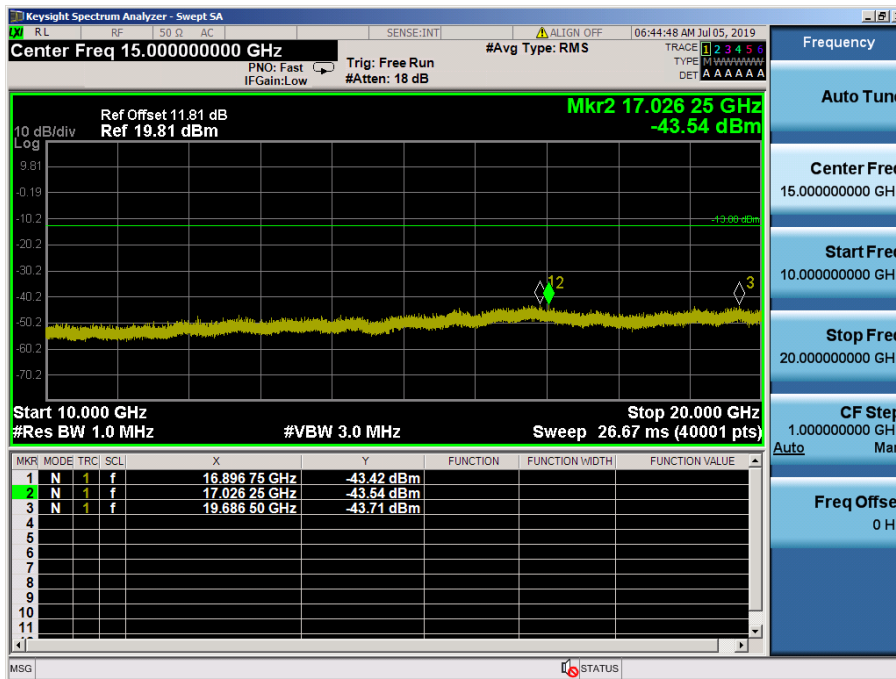

LTE Band 4 / 5MHz / QPSK - RB Size/Offset (1/12) – High Channel

LTE Band 4 / 3MHz / 16QAM - RB Size/Offset (8/0) – Low Channel

LTE Band 4 / 3MHz / 16QAM - RB Size/Offset (8/0) – Low Channel

LTE Band 4 / 3MHz / 16QAM - RB Size/Offset (8/4) – Mid Channel

LTE Band 4 / 3MHz / 16QAM - RB Size/Offset (8/4) – Mid Channel

LTE Band 4 / 3MHz / 64QAM - RB Size/Offset (8/4) – High Channel

LTE Band 4 / 3MHz / 64QAM - RB Size/Offset (8/4) – High Channel

LTE Band 4 / 1.4MHz / QPSK - RB Size/Offset (1/5) – Low Channel

LTE Band 4 / 1.4MHz / QPSK - RB Size/Offset (1/5) – Low Channel

LTE Band 4 / 1.4MHz / 16QAM - RB Size/Offset (3/0) – Mid Channel

LTE Band 4 / 1.4MHz / 16QAM - RB Size/Offset (3/0) – Mid Channel

LTE Band 4 / 1.4MHz / 64QAM - RB Size/Offset (1/2) – High Channel