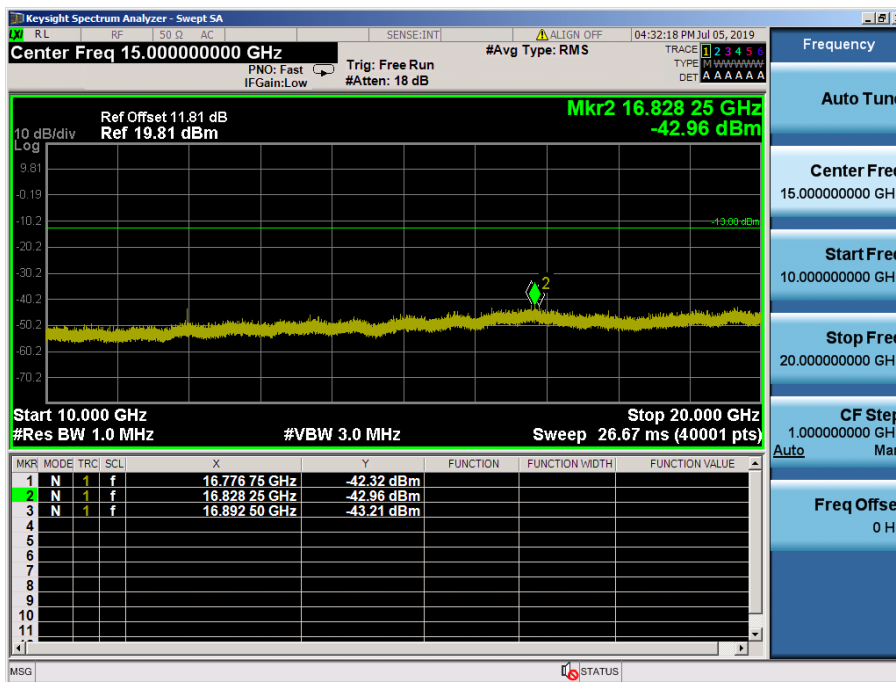

LTE Band 5, 26 / 1.4MHz / QPSK - RB Size/Offset (1/2) – Low Channel

LTE Band 5, 26 / 1.4MHz / 16QAM - RB Size/Offset (1/0) – Mid Channel

LTE Band 5, 26 / 1.4MHz / QPSK - RB Size/Offset (3/0) – High Channel

8.4.6 LTE Band 4

LTE Band 4 / 20MHz / 64QAM - RB Size/Offset (1/0) –Low Channel

LTE Band 4 / 20MHz / 64QAM - RB Size/Offset (1/0) –Low Channel

LTE Band 4 / 20MHz / 16QAM - RB Size/Offset (50/50)–Mid Channel