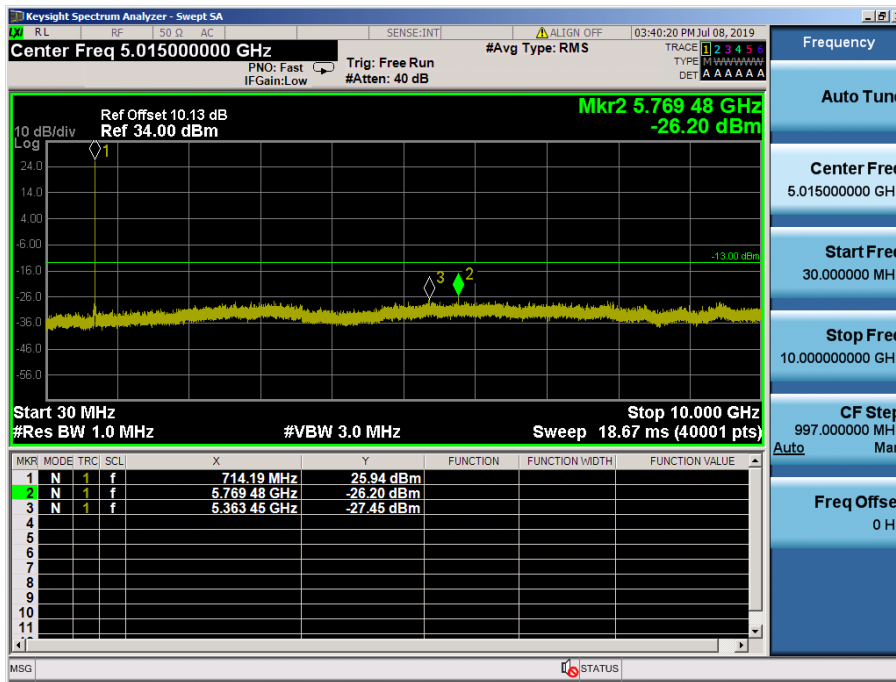

- Band Edge (Low CH)

LTE Band 7 / 5MHz / QPSK - RB Size/Offset (25/0)

- Band Edge (MID CH)

LTE Band 7 / 5MHz / QPSK - RB Size/Offset (25/0)

- Band Edge (High CH)

LTE Band 7 / 5MHz / QPSK - RB Size/Offset (25/0)

8.4 SPURIOUS AND HARMONICS EMISSIONS(Conducted)

8.4.1 LTE Band 12, 17

LTE Band 12 / 10MHz / QPSK - RB Size/Offset (25/25) – Low Channel

LTE Band 12 / 10MHz / QPSK - RB Size/Offset (50/0) – High Channel

LTE Band 12 / 5MHz / QPSK - RB Size/Offset (12/13) – Low Channel

LTE Band 12 / 5MHz / QPSK - RB Size/Offset (12/13) – Mid Channel

LTE Band 12, 17 / 5MHz / QPSK - RB Size/Offset (12/13) – High Channel

8.4.2 LTE Band 12

LTE Band 12 / 3MHz / 16QAM - RB Size/Offset (1/14) – Low Channel