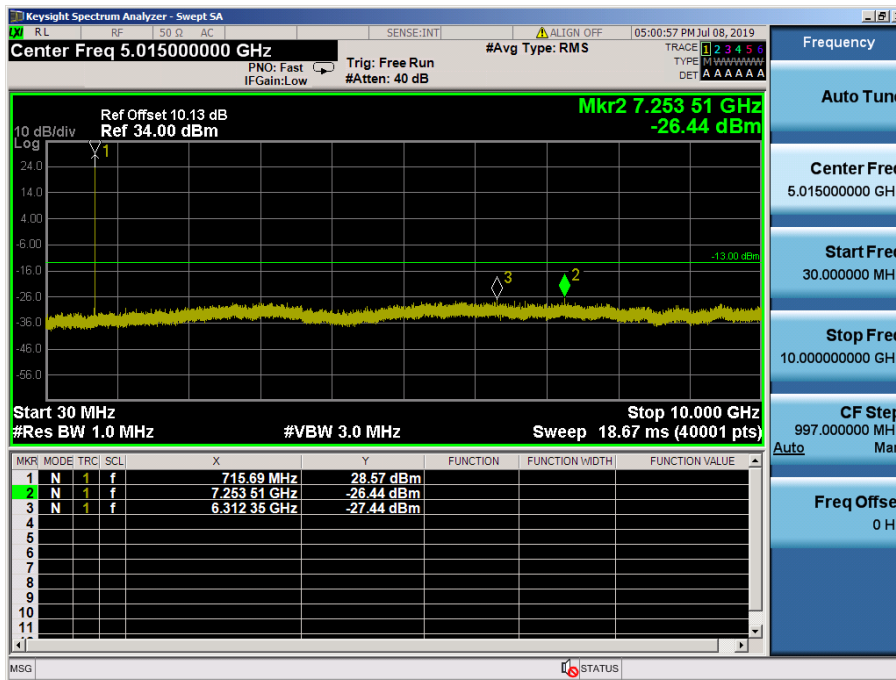

LTE Band 12 / 3MHz / QPSK - RB Size/Offset (1/7) – Mid Channel

LTE Band 12 / 3MHz / QPSK - RB Size/Offset (8/0) – High Channel

LTE Band 12 / 1.4MHz / QPSK - RB Size/Offset (3/2) – Low Channel

LTE Band 12 / 1.4MHz / 16QAM- RB Size/Offset (6/0) – Mid Channel

LTE Band 12 / 1.4MHz / 16QAM - RB Size/Offset (3/2) – High Channel

8.4.3 LTE Band 13

LTE Band 13 / 10MHz / 64QAM - RB Size/Offset (25/0) – Low Channel

LTE Band 13 / 5MHz / 64QAM - RB Size/Offset (12/6) – Low Channel