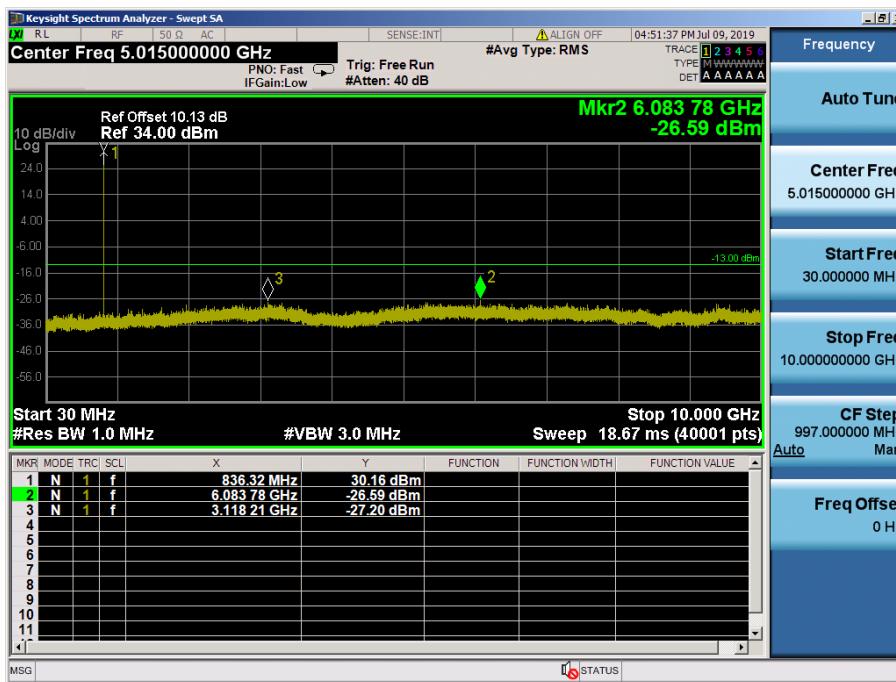

LTE Band 5, 26 / 3MHz / 16QAM - RB Size/Offset (1/14) – Low Channel

LTE Band 5, 26 / 3MHz / 64QAM - RB Size/Offset (8/4) – Mid Channel

LTE Band 5, 26 / 3MHz / 16QAM - RB Size/Offset (8/0) – High Channel

LTE Band 5, 26 / 1.4MHz / QPSK - RB Size/Offset (1/2) – Low Channel

LTE Band 5, 26 / 1.4MHz / 16QAM - RB Size/Offset (1/0) – Mid Channel

LTE Band 5, 26 / 1.4MHz / QPSK - RB Size/Offset (3/0) – High Channel