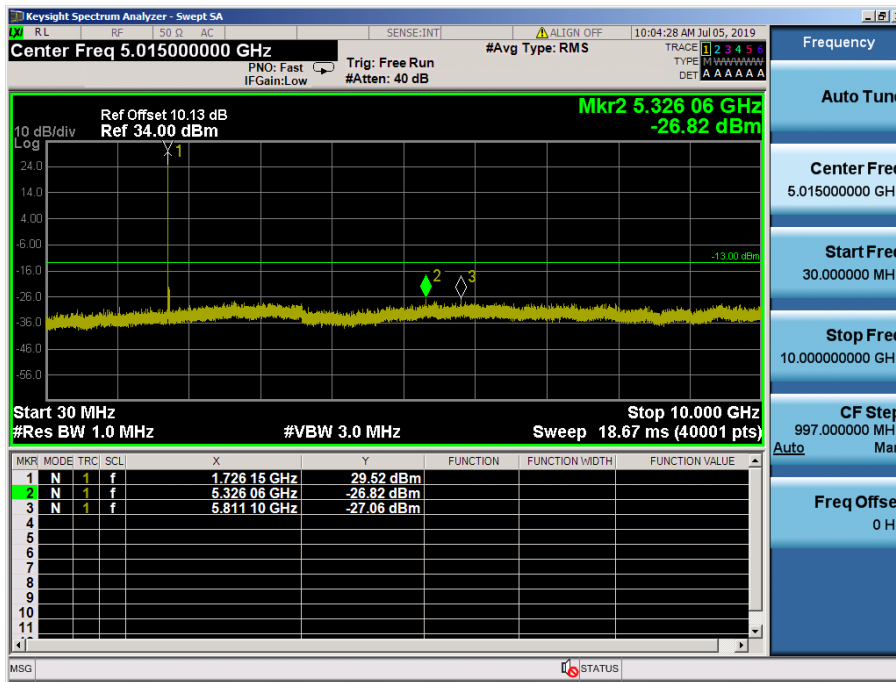

8.4.6 LTE Band 4

LTE Band 4 / 20MHz / 64QAM - RB Size/Offset (1/0) –Low Channel

LTE Band 4 / 20MHz / 64QAM - RB Size/Offset (1/0) –Low Channel

LTE Band 4 / 20MHz / 16QAM - RB Size/Offset (50/50)–Mid Channel

LTE Band 4 / 20MHz / 16QAM - RB Size/Offset (50/50)–Mid Channel

LTE Band 4 / 20MHz / 64QAM - RB Size/Offset (100/0) – High Channel

LTE Band 4 / 20MHz / 64QAM - RB Size/Offset (100/0) – High Channel

LTE Band 4 / 15MHz / 64QAM - RB Size/Offset (36/39)–Low Channel

LTE Band 4 / 15MHz / 64QAM - RB Size/Offset (36/39)–Low Channel

LTE Band 4 / 15MHz / 16QAM - RB Size/Offset (1/0) – Mid Channel

LTE Band 4 / 15MHz / 16QAM - RB Size/Offset (1/0) – Mid Channel

LTE Band 4 / 15MHz / 16QAM - RB Size/Offset (1/74) – High Channel