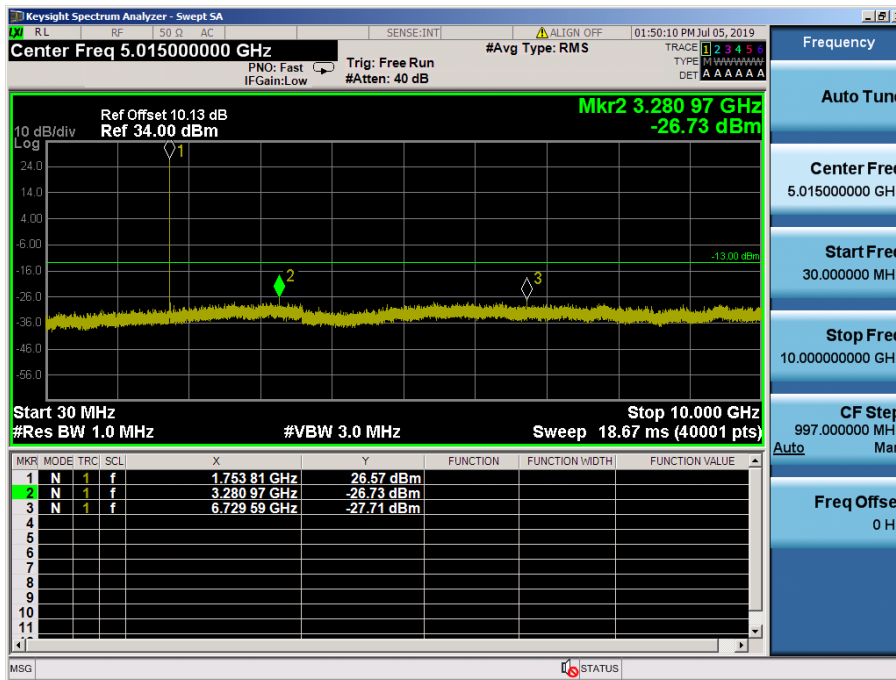

LTE Band 4 / 5MHz / QPSK - RB Size/Offset (1/12) – High Channel

LTE Band 4 / 3MHz / 16QAM - RB Size/Offset (8/0) – Low Channel

LTE Band 4 / 3MHz / 16QAM - RB Size/Offset (8/0) – Low Channel

LTE Band 4 / 3MHz / 16QAM - RB Size/Offset (8/4) – Mid Channel

LTE Band 4 / 3MHz / 16QAM - RB Size/Offset (8/4) – Mid Channel

LTE Band 4 / 3MHz / 64QAM - RB Size/Offset (8/4) – High Channel

LTE Band 4 / 3MHz / 64QAM - RB Size/Offset (8/4) – High Channel

LTE Band 4 / 1.4MHz / QPSK - RB Size/Offset (1/5) – Low Channel