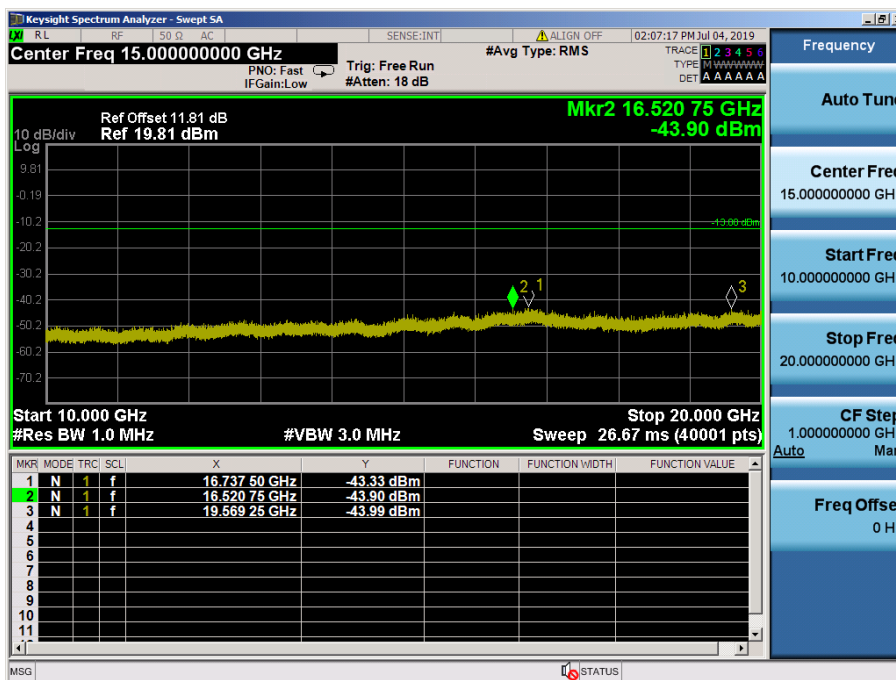

LTE Band 4 / 1.4MHz / 64QAM - RB Size/Offset (1/2) – High Channel

8.4.7 LTE Band 2, 25

LTE Band 2, 25 / 20MHz / QPSK - RB Size/Offset (50/0) –Low Channel

LTE Band 2, 25 / 20MHz / QPSK - RB Size/Offset (50/0) –Low Channel

LTE Band 2, 25 / 20MHz / 16QAM - RB Size/Offset (1/0)–Mid Channel

LTE Band 2, 25 / 20MHz / 16QAM - RB Size/Offset (1/0)–Mid Channel

LTE Band 2, 25 / 20MHz / 64QAM - RB Size/Offset (50/0) – High Channel

LTE Band 2, 25 / 20MHz / 64QAM - RB Size/Offset (50/0) – High Channel

LTE Band 2, 25 / 15MHz / QPSK - RB Size/Offset (1/74)–Low Channel

LTE Band 2, 25 / 15MHz / QPSK - RB Size/Offset (1/74)–Low Channel

LTE Band 2, 25 / 15MHz / QPSK - RB Size/Offset (1/0) – Mid Channel

LTE Band 2, 25 / 15MHz / QPSK - RB Size/Offset (1/0) – Mid Channel

LTE Band 2, 25 / 15MHz / 16QAM - RB Size/Offset (75/0) – High Channel

LTE Band 2, 25 / 15MHz / 16QAM - RB Size/Offset (75/0) – High Channel

LTE Band 2, 25 / 10MHz / QPSK - RB Size/Offset (25/12) – Low Channel