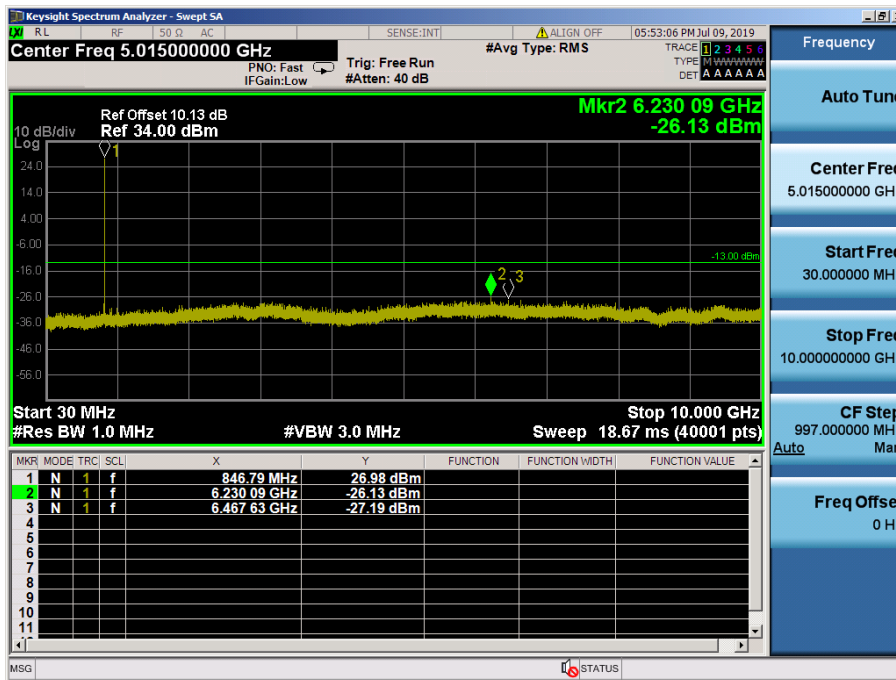

LTE Band 5, 26 / 5MHz / 16QAM - RB Size/Offset (1/24) – Low Channel

LTE Band 5, 26 / 5MHz / 64QAM - RB Size/Offset (1/0) – Mid Channel

LTE Band 5, 26 / 5MHz / 64QAM - RB Size/Offset (12/6) – High Channel

LTE Band 5, 26 / 3MHz / 16QAM - RB Size/Offset (1/14) – Low Channel

LTE Band 5, 26 / 3MHz / 64QAM - RB Size/Offset (8/4) – Mid Channel

LTE Band 5, 26 / 3MHz / 16QAM - RB Size/Offset (8/0) – High Channel