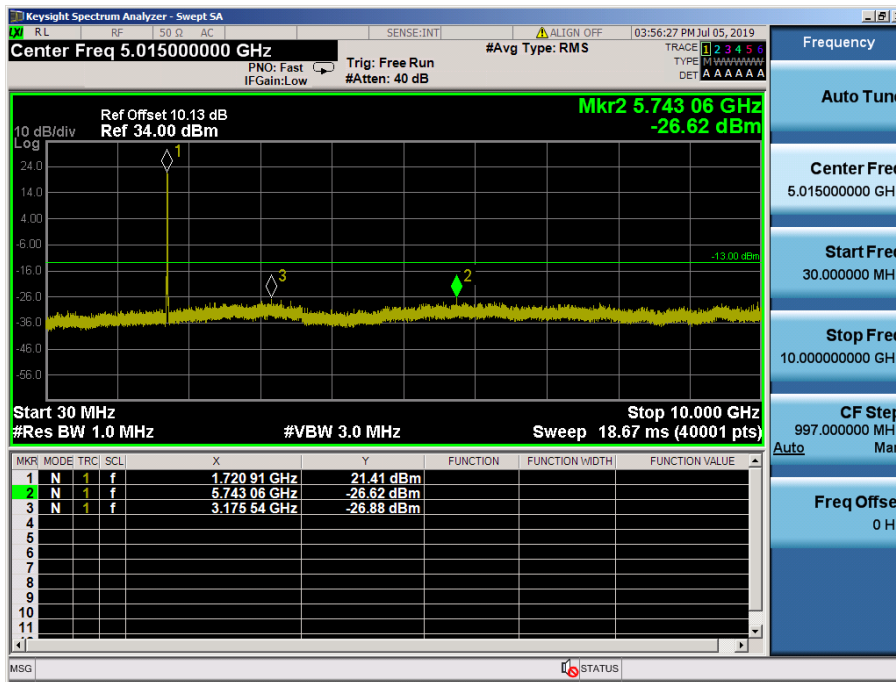

LTE Band 5, 26 / 1.4MHz / QPSK - RB Size/Offset (1/2) – Low Channel

LTE Band 5, 26 / 1.4MHz / 16QAM - RB Size/Offset (1/0) – Mid Channel

LTE Band 5, 26 / 1.4MHz / QPSK - RB Size/Offset (3/0) – High Channel

8.4.6 LTE Band 4

LTE Band 4 / 20MHz / 64QAM - RB Size/Offset (1/0) –Low Channel

LTE Band 4 / 20MHz / 64QAM - RB Size/Offset (1/0) –Low Channel

LTE Band 4 / 20MHz / 16QAM - RB Size/Offset (50/50)–Mid Channel

LTE Band 4 / 20MHz / 16QAM - RB Size/Offset (50/50)–Mid Channel

LTE Band 4 / 20MHz / 64QAM - RB Size/Offset (100/0) – High Channel

LTE Band 4 / 20MHz / 64QAM - RB Size/Offset (100/0) – High Channel

LTE Band 4 / 15MHz / 64QAM - RB Size/Offset (36/39)–Low Channel