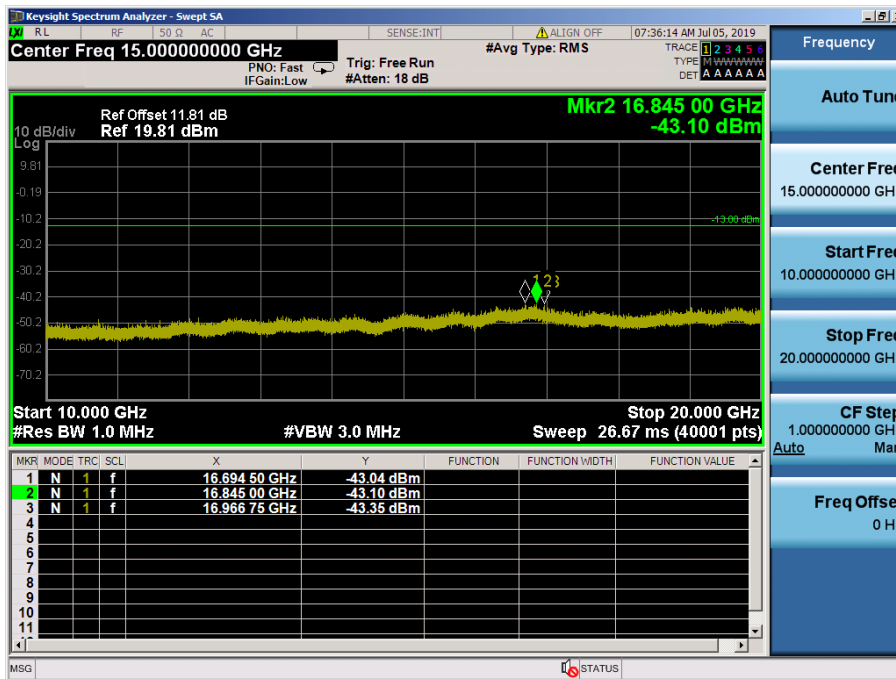

LTE Band 4 / 5MHz / 64QAM - RB Size/Offset (1/0) – Low Channel

LTE Band 4 / 5MHz / 64QAM - RB Size/Offset (12/13) – Mid Channel

LTE Band 4 / 5MHz / 64QAM - RB Size/Offset (12/13) – Mid Channel

LTE Band 4 / 5MHz / QPSK - RB Size/Offset (1/12) – High Channel

LTE Band 4 / 5MHz / QPSK - RB Size/Offset (1/12) – High Channel

LTE Band 4 / 3MHz / 16QAM - RB Size/Offset (8/0) – Low Channel

LTE Band 4 / 3MHz / 16QAM - RB Size/Offset (8/0) – Low Channel

LTE Band 4 / 3MHz / 16QAM - RB Size/Offset (8/4) – Mid Channel

LTE Band 4 / 3MHz / 16QAM - RB Size/Offset (8/4) – Mid Channel

LTE Band 4 / 3MHz / 64QAM - RB Size/Offset (8/4) – High Channel

LTE Band 4 / 3MHz / 64QAM - RB Size/Offset (8/4) – High Channel

LTE Band 4 / 1.4MHz / QPSK - RB Size/Offset (1/5) – Low Channel