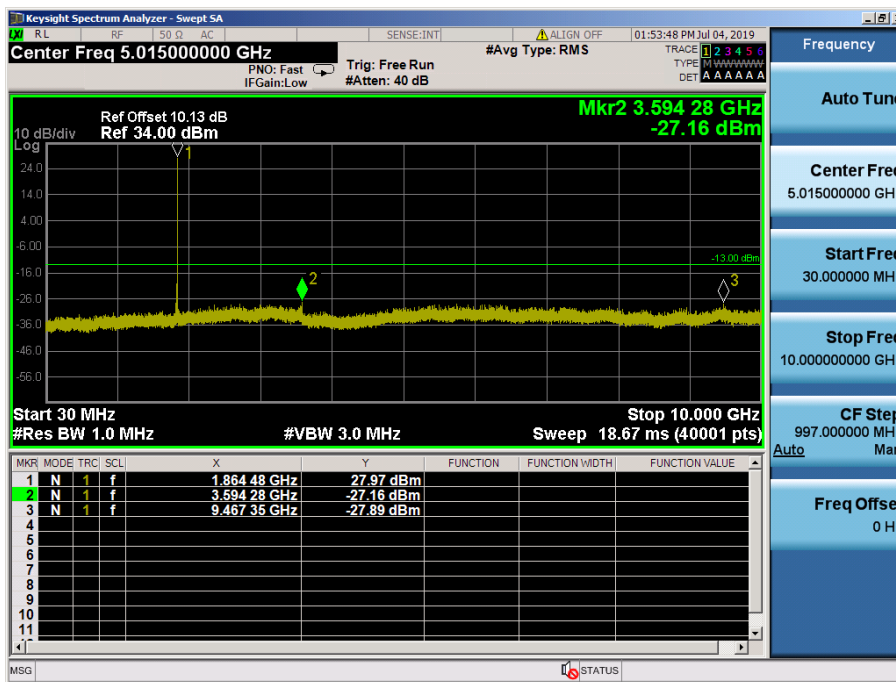

LTE Band 4 / 1.4MHz / 64QAM - RB Size/Offset (1/2) – High Channel

8.4.7 LTE Band 2, 25

LTE Band 2, 25 / 20MHz / QPSK - RB Size/Offset (50/0) –Low Channel

LTE Band 2, 25 / 20MHz / QPSK - RB Size/Offset (50/0) –Low Channel

LTE Band 2, 25 / 20MHz / 16QAM - RB Size/Offset (1/0)–Mid Channel

LTE Band 2, 25 / 20MHz / 16QAM - RB Size/Offset (1/0)–Mid Channel

LTE Band 2, 25 / 20MHz / 64QAM - RB Size/Offset (50/0) – High Channel

LTE Band 2, 25 / 20MHz / 64QAM - RB Size/Offset (50/0) – High Channel

LTE Band 2, 25 / 15MHz / QPSK - RB Size/Offset (1/74)–Low Channel

LTE Band 2, 25 / 15MHz / QPSK - RB Size/Offset (1/74)–Low Channel

LTE Band 2, 25 / 15MHz / QPSK - RB Size/Offset (1/0) – Mid Channel

LTE Band 2, 25 / 15MHz / QPSK - RB Size/Offset (1/0) – Mid Channel