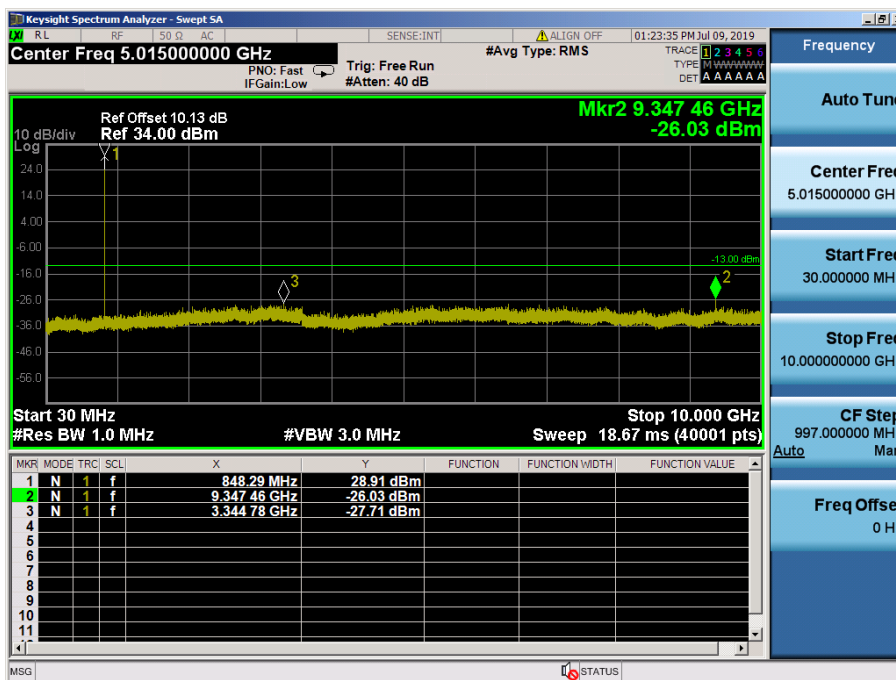

LTE Band 5, 26 / 3MHz / 16QAM - RB Size/Offset (1/14) – Low Channel

LTE Band 5, 26 / 3MHz / 64QAM - RB Size/Offset (8/4) – Mid Channel

LTE Band 5, 26 / 3MHz / 16QAM - RB Size/Offset (8/0) – High Channel

LTE Band 5, 26 / 1.4MHz / QPSK - RB Size/Offset (1/2) – Low Channel

LTE Band 5, 26 / 1.4MHz / 16QAM - RB Size/Offset (1/0) – Mid Channel

LTE Band 5, 26 / 1.4MHz / QPSK - RB Size/Offset (3/0) – High Channel