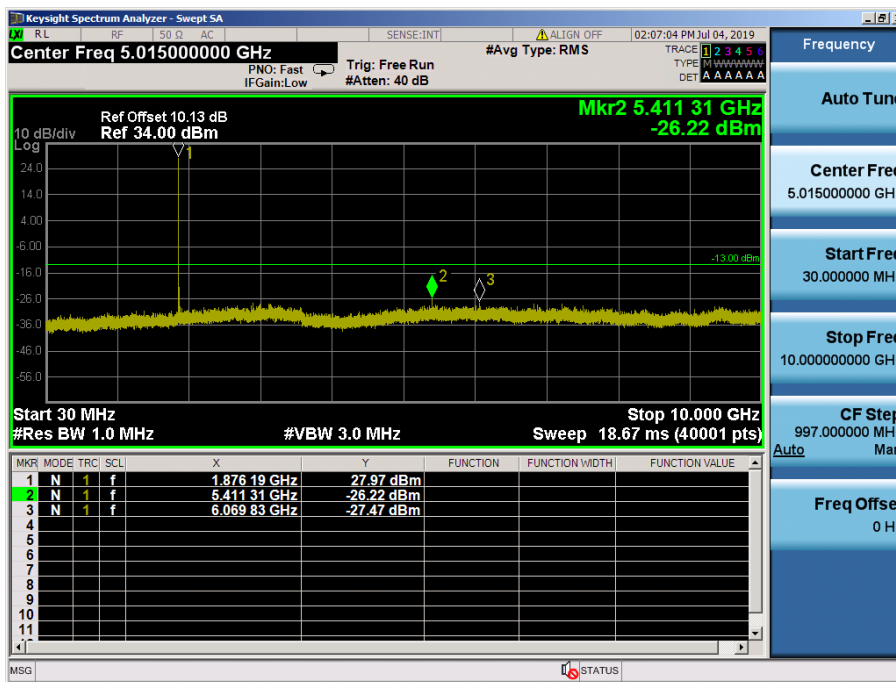

LTE Band 4 / 1.4MHz / 64QAM - RB Size/Offset (1/2) – High Channel

8.4.7 LTE Band 2, 25

LTE Band 2, 25 / 20MHz / QPSK - RB Size/Offset (50/0) –Low Channel

LTE Band 2, 25 / 20MHz / QPSK - RB Size/Offset (50/0) –Low Channel

LTE Band 2, 25 / 20MHz / 16QAM - RB Size/Offset (1/0)–Mid Channel

LTE Band 2, 25 / 20MHz / 16QAM - RB Size/Offset (1/0)–Mid Channel

LTE Band 2, 25 / 20MHz / 64QAM - RB Size/Offset (50/0) – High Channel

LTE Band 2, 25 / 20MHz / 64QAM - RB Size/Offset (50/0) – High Channel

LTE Band 2, 25 / 15MHz / QPSK - RB Size/Offset (1/74)–Low Channel

LTE Band 2, 25 / 15MHz / QPSK - RB Size/Offset (1/74)–Low Channel

LTE Band 2, 25 / 15MHz / QPSK - RB Size/Offset (1/0) – Mid Channel

LTE Band 2, 25 / 15MHz / QPSK - RB Size/Offset (1/0) – Mid Channel