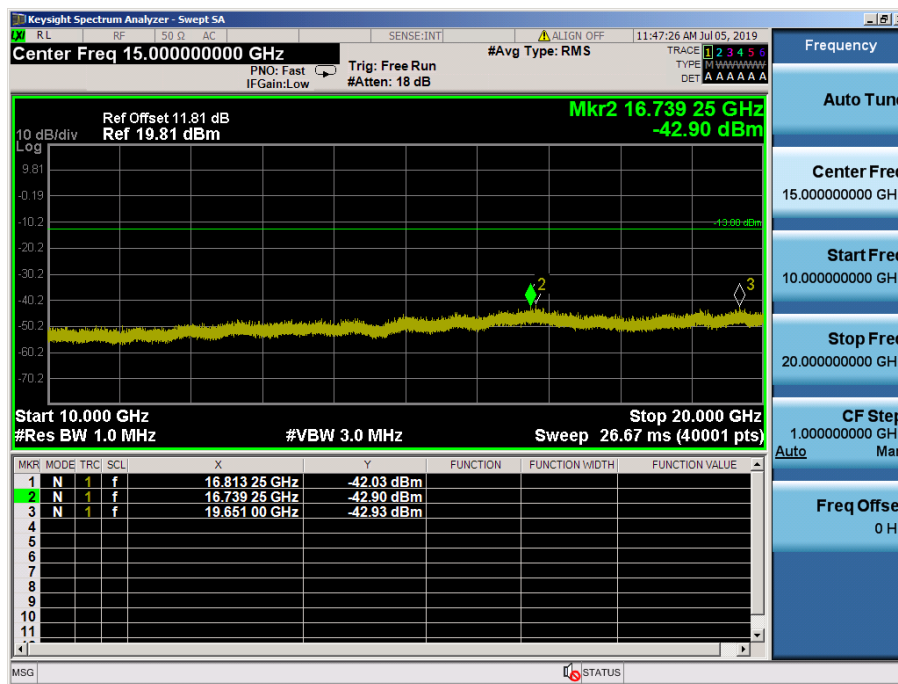

LTE Band 5, 26 / 1.4MHz / QPSK - RB Size/Offset (1/2) – Low Channel

LTE Band 5, 26 / 1.4MHz / 16QAM - RB Size/Offset (1/0) – Mid Channel

LTE Band 5, 26 / 1.4MHz / QPSK - RB Size/Offset (3/0) – High Channel

8.4.6 LTE Band 4

LTE Band 4 / 20MHz / 64QAM - RB Size/Offset (1/0) –Low Channel

LTE Band 4 / 20MHz / 64QAM - RB Size/Offset (1/0) –Low Channel

LTE Band 4 / 20MHz / 16QAM - RB Size/Offset (50/50)–Mid Channel

LTE Band 4 / 20MHz / 16QAM - RB Size/Offset (50/50)–Mid Channel

LTE Band 4 / 20MHz / 64QAM - RB Size/Offset (100/0) – High Channel

LTE Band 4 / 20MHz / 64QAM - RB Size/Offset (100/0) – High Channel

LTE Band 4 / 15MHz / 64QAM - RB Size/Offset (36/39)–Low Channel