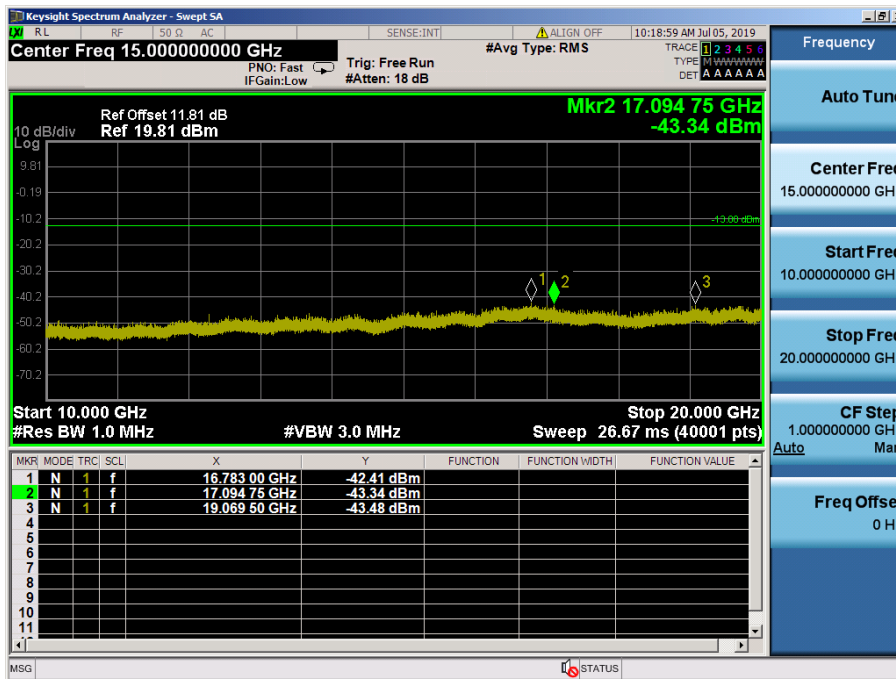

LTE Band 4 / 20MHz / 16QAM - RB Size/Offset (50/50)–Mid Channel

LTE Band 4 / 20MHz / 64QAM - RB Size/Offset (100/0) – High Channel

LTE Band 4 / 20MHz / 64QAM - RB Size/Offset (100/0) – High Channel

LTE Band 4 / 15MHz / 64QAM - RB Size/Offset (36/39)–Low Channel

LTE Band 4 / 15MHz / 64QAM - RB Size/Offset (36/39)–Low Channel

LTE Band 4 / 15MHz / 16QAM - RB Size/Offset (1/0) – Mid Channel

LTE Band 4 / 15MHz / 16QAM - RB Size/Offset (1/0) – Mid Channel

LTE Band 4 / 15MHz / 16QAM - RB Size/Offset (1/74) – High Channel

LTE Band 4 / 15MHz / 16QAM - RB Size/Offset (1/74) – High Channel

LTE Band 4 / 10MHz / QPSK - RB Size/Offset (1/0) – Low Channel

LTE Band 4 / 10MHz / QPSK - RB Size/Offset (1/0) – Low Channel

LTE Band 4 / 10MHz / 16QAM - RB Size/Offset (1/0) – Mid Channel