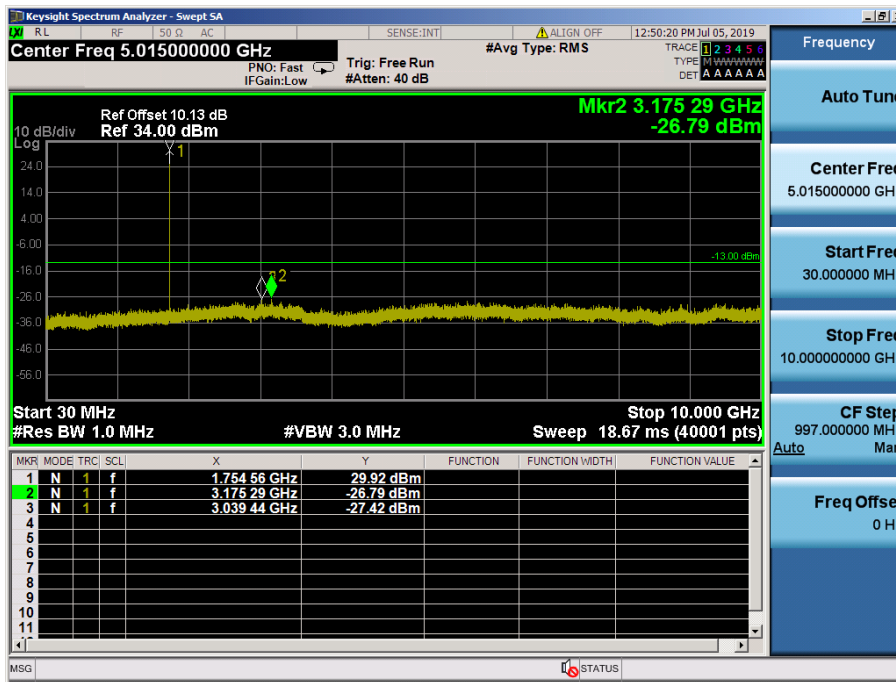

LTE Band 4 / 5MHz / QPSK - RB Size/Offset (1/12) – High Channel

LTE Band 4 / 3MHz / 16QAM - RB Size/Offset (8/0) – Low Channel

LTE Band 4 / 3MHz / 16QAM - RB Size/Offset (8/0) – Low Channel

LTE Band 4 / 3MHz / 16QAM - RB Size/Offset (8/4) – Mid Channel

LTE Band 4 / 3MHz / 16QAM - RB Size/Offset (8/4) – Mid Channel

LTE Band 4 / 3MHz / 64QAM - RB Size/Offset (8/4) – High Channel

LTE Band 4 / 3MHz / 64QAM - RB Size/Offset (8/4) – High Channel

LTE Band 4 / 1.4MHz / QPSK - RB Size/Offset (1/5) – Low Channel

LTE Band 4 / 1.4MHz / QPSK - RB Size/Offset (1/5) – Low Channel

LTE Band 4 / 1.4MHz / 16QAM - RB Size/Offset (3/0) – Mid Channel

LTE Band 4 / 1.4MHz / 16QAM - RB Size/Offset (3/0) – Mid Channel

LTE Band 4 / 1.4MHz / 64QAM - RB Size/Offset (1/2) – High Channel