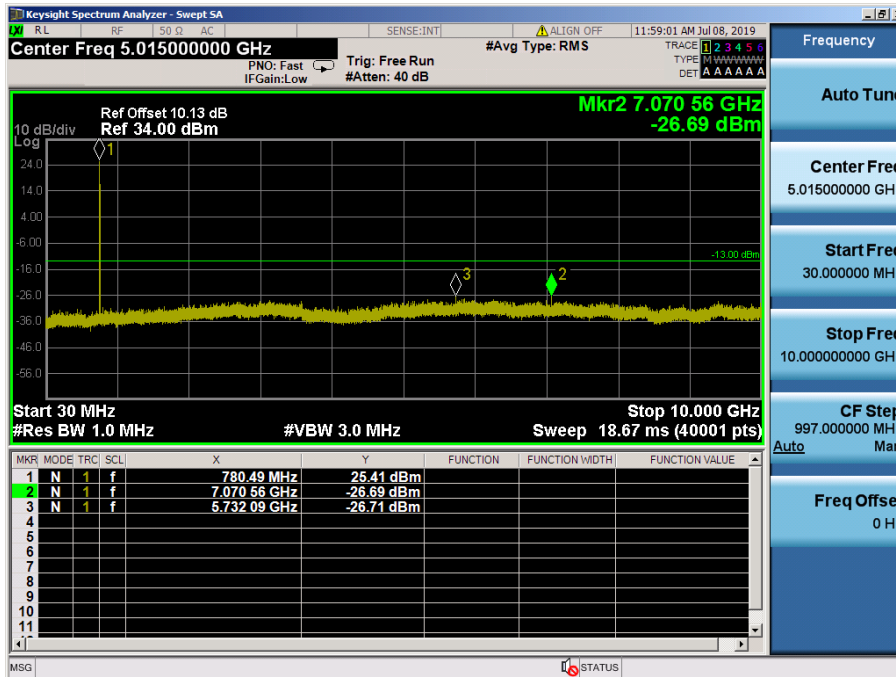

LTE Band 12 / 3MHz / QPSK - RB Size/Offset (1/7) – Mid Channel

LTE Band 12 / 3MHz / QPSK - RB Size/Offset (8/0) – High Channel

LTE Band 12 / 1.4MHz / QPSK - RB Size/Offset (3/2) – Low Channel

LTE Band 12 / 1.4MHz / 16QAM- RB Size/Offset (6/0) – Mid Channel

LTE Band 12 / 1.4MHz / 16QAM - RB Size/Offset (3/2) – High Channel

8.4.3 LTE Band 13

LTE Band 13 / 10MHz / 64QAM - RB Size/Offset (25/0) – Low Channel

LTE Band 13 / 5MHz / 64QAM - RB Size/Offset (12/6) – Low Channel