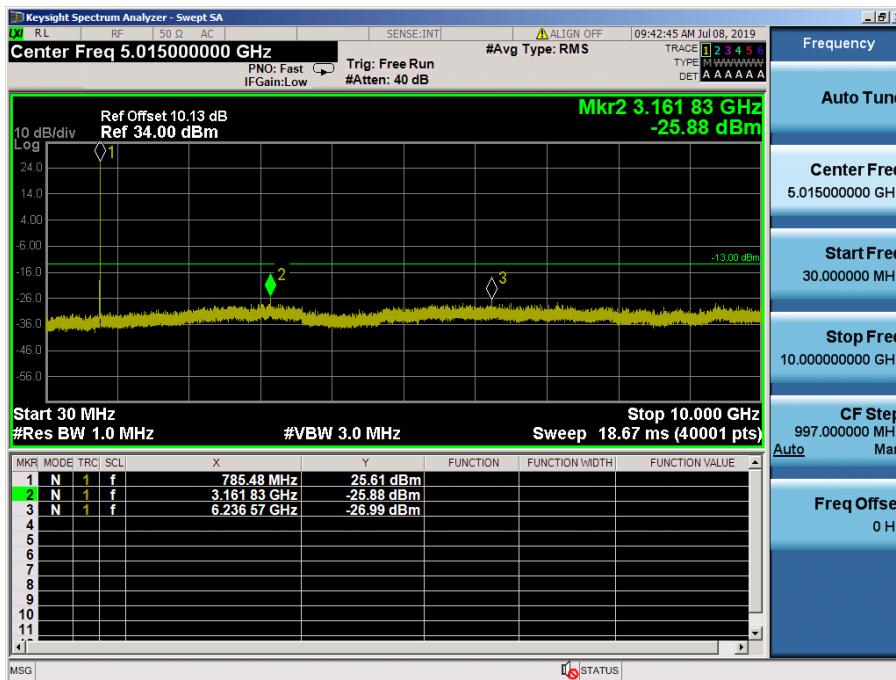

LTE Band 12 / 1.4MHz / 16QAM - RB Size/Offset (3/2) – High Channel

8.4.3 LTE Band 13

LTE Band 13 / 10MHz / 64QAM - RB Size/Offset (25/0) – Low Channel

LTE Band 13 / 5MHz / 64QAM - RB Size/Offset (12/6) – Low Channel

LTE Band 13 / 5MHz / 16QAM - RB Size/Offset (12/13) – High Channel

8.4.4 LTE Band 14

LTE Band 14 / 10MHz / 16QAM - RB Size/Offset (1/49) – Low Channel

LTE Band 14 / 5MHz / QPSK - RB Size/Offset (12/6) – Low Channel