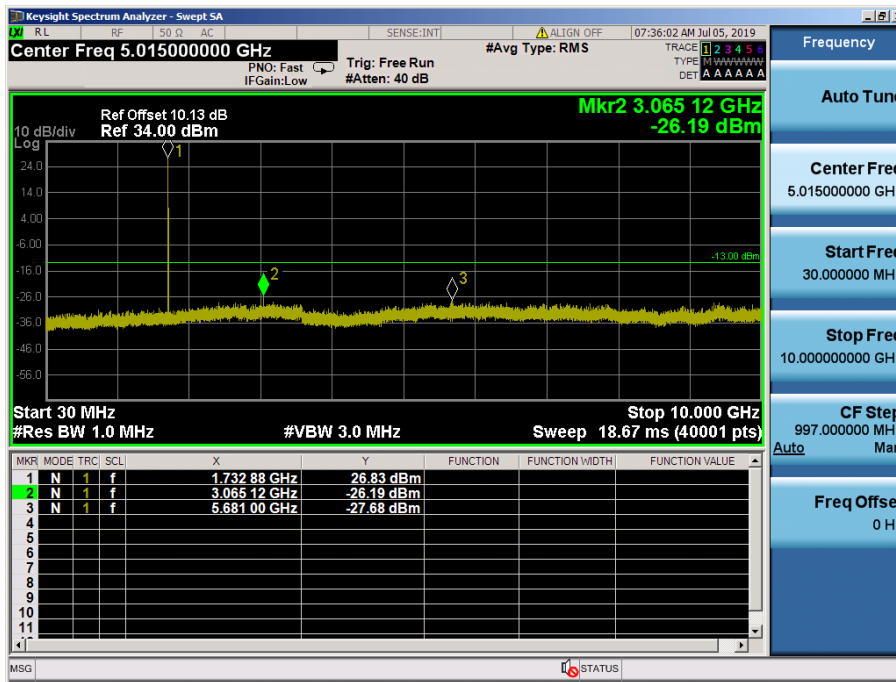

LTE Band 4 / 10MHz / 16QAM - RB Size/Offset (1/0) – Mid Channel

LTE Band 4 / 10MHz / 64QAM - RB Size/Offset (25/0) – High Channel

LTE Band 4 / 10MHz / 64QAM - RB Size/Offset (25/0) – High Channel

LTE Band 4 / 5MHz / 64QAM - RB Size/Offset (1/0) – Low Channel

LTE Band 4 / 5MHz / 64QAM - RB Size/Offset (1/0) – Low Channel

LTE Band 4 / 5MHz / 64QAM - RB Size/Offset (12/13) – Mid Channel

LTE Band 4 / 5MHz / 64QAM - RB Size/Offset (12/13) – Mid Channel

LTE Band 4 / 5MHz / QPSK - RB Size/Offset (1/12) – High Channel

LTE Band 4 / 5MHz / QPSK - RB Size/Offset (1/12) – High Channel

LTE Band 4 / 3MHz / 16QAM - RB Size/Offset (8/0) – Low Channel

LTE Band 4 / 3MHz / 16QAM - RB Size/Offset (8/0) – Low Channel

LTE Band 4 / 3MHz / 16QAM - RB Size/Offset (8/4) – Mid Channel