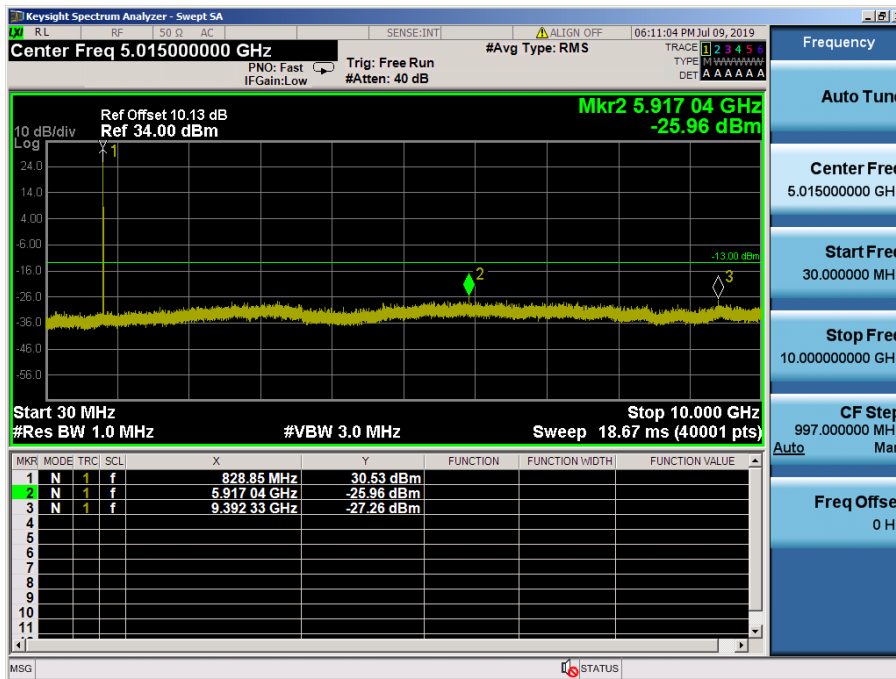

8.4.6 LTE Band 5, 26

LTE Band 5, 26 / 10MHz / 16QAM - RB Size/Offset (1/25) – Low Channel

LTE Band 5, 26 / 10MHz / 64QAM - RB Size/Offset (1/25) – Mid Channel

LTE Band 5, 26 / 10MHz / 64QAM - RB Size/Offset (50/0) – High Channel

LTE Band 5, 26 / 5MHz / 16QAM - RB Size/Offset (1/24) – Low Channel

LTE Band 5, 26 / 5MHz / 64QAM - RB Size/Offset (1/0) – Mid Channel

LTE Band 5, 26 / 5MHz / 64QAM - RB Size/Offset (12/6) – High Channel