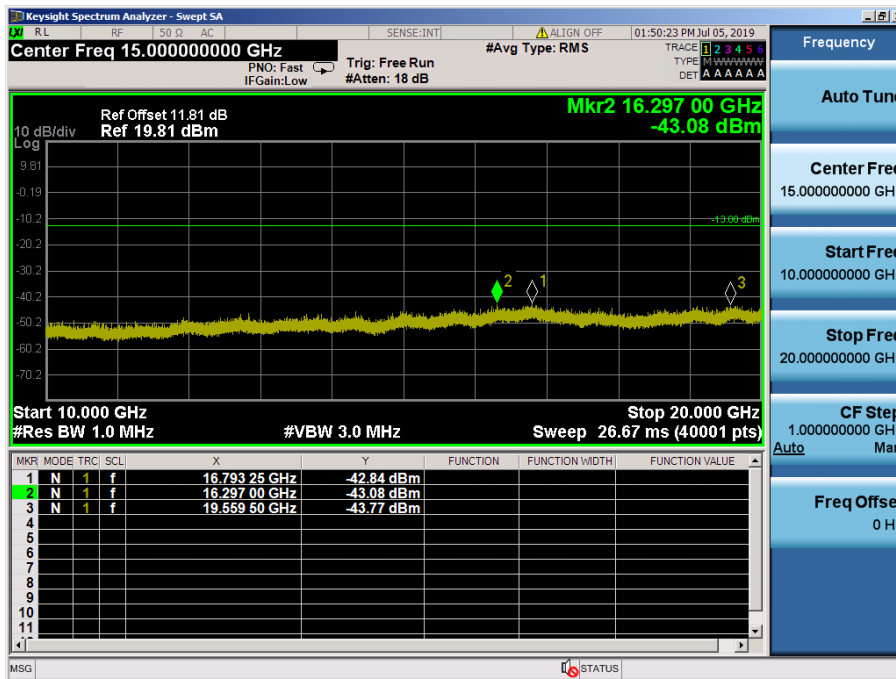

LTE Band 4 / 5MHz / QPSK - RB Size/Offset (1/12) – High Channel

LTE Band 4 / 3MHz / 16QAM - RB Size/Offset (8/0) – Low Channel

LTE Band 4 / 3MHz / 16QAM - RB Size/Offset (8/0) – Low Channel

LTE Band 4 / 3MHz / 16QAM - RB Size/Offset (8/4) – Mid Channel

LTE Band 4 / 3MHz / 16QAM - RB Size/Offset (8/4) – Mid Channel

LTE Band 4 / 3MHz / 64QAM - RB Size/Offset (8/4) – High Channel

LTE Band 4 / 3MHz / 64QAM - RB Size/Offset (8/4) – High Channel

LTE Band 4 / 1.4MHz / QPSK - RB Size/Offset (1/5) – Low Channel