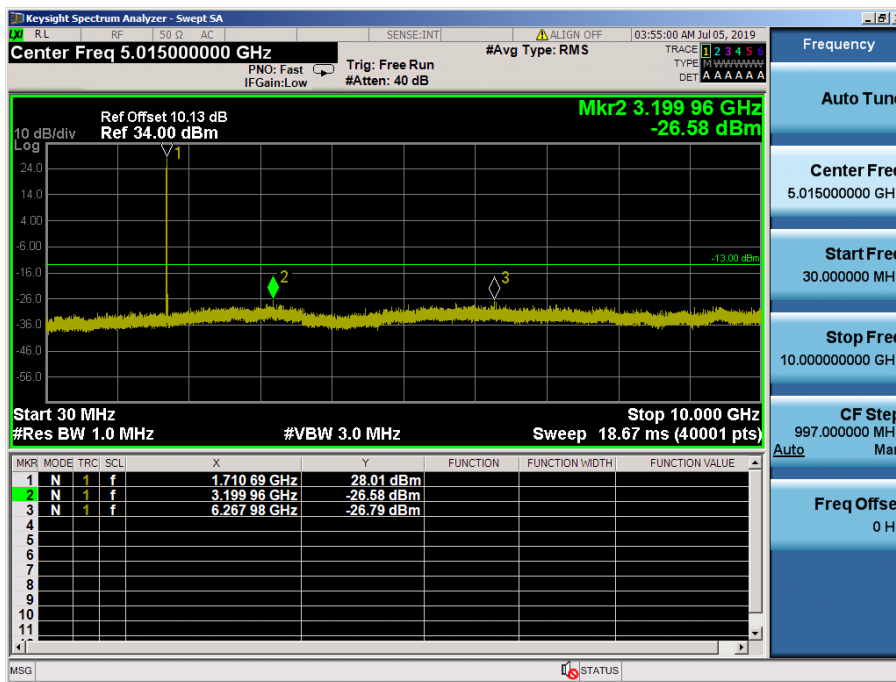

LTE Band 4 / 20MHz / 16QAM - RB Size/Offset (50/50)–Mid Channel

LTE Band 4 / 20MHz / 64QAM - RB Size/Offset (100/0) – High Channel

LTE Band 4 / 20MHz / 64QAM - RB Size/Offset (100/0) – High Channel

LTE Band 4 / 15MHz / 64QAM - RB Size/Offset (36/39)–Low Channel

LTE Band 4 / 15MHz / 64QAM - RB Size/Offset (36/39)–Low Channel

LTE Band 4 / 15MHz / 16QAM - RB Size/Offset (1/0) – Mid Channel

LTE Band 4 / 15MHz / 16QAM - RB Size/Offset (1/0) – Mid Channel

LTE Band 4 / 15MHz / 16QAM - RB Size/Offset (1/74) – High Channel

LTE Band 4 / 15MHz / 16QAM - RB Size/Offset (1/74) – High Channel

LTE Band 4 / 10MHz / QPSK - RB Size/Offset (1/0) – Low Channel

LTE Band 4 / 10MHz / QPSK - RB Size/Offset (1/0) – Low Channel

LTE Band 4 / 10MHz / 16QAM - RB Size/Offset (1/0) – Mid Channel