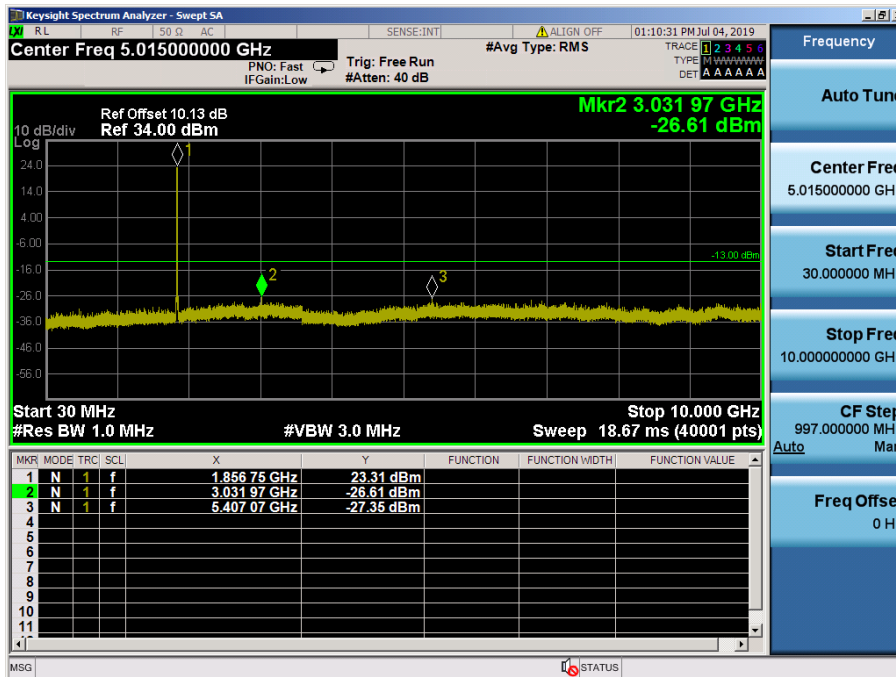

LTE Band 2, 25 / 20MHz / 16QAM - RB Size/Offset (1/0)–Mid Channel

LTE Band 2, 25 / 20MHz / 16QAM - RB Size/Offset (1/0)–Mid Channel

LTE Band 2, 25 / 20MHz / 64QAM - RB Size/Offset (50/0) – High Channel

LTE Band 2, 25 / 20MHz / 64QAM - RB Size/Offset (50/0) – High Channel

LTE Band 2, 25 / 15MHz / QPSK - RB Size/Offset (1/74)–Low Channel

LTE Band 2, 25 / 15MHz / QPSK - RB Size/Offset (1/74)–Low Channel

LTE Band 2, 25 / 15MHz / QPSK - RB Size/Offset (1/0) – Mid Channel

LTE Band 2, 25 / 15MHz / QPSK - RB Size/Offset (1/0) – Mid Channel

LTE Band 2, 25 / 15MHz / 16QAM - RB Size/Offset (75/0) – High Channel

LTE Band 2, 25 / 15MHz / 16QAM - RB Size/Offset (75/0) – High Channel

LTE Band 2, 25 / 10MHz / QPSK - RB Size/Offset (25/12) – Low Channel