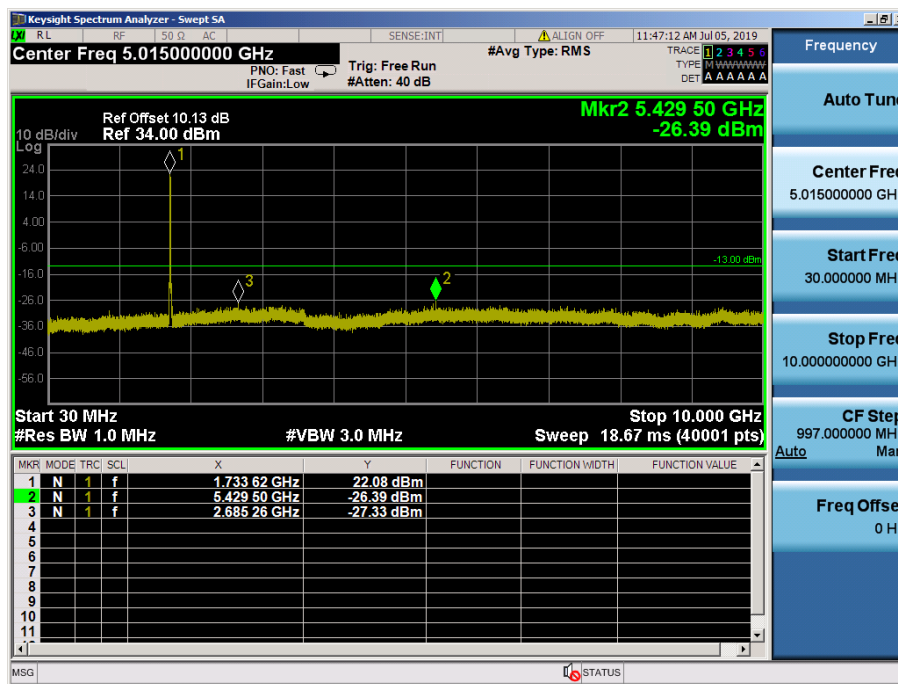

LTE Band 5, 26 / 1.4MHz / QPSK - RB Size/Offset (1/2) – Low Channel

LTE Band 5, 26 / 1.4MHz / 16QAM - RB Size/Offset (1/0) – Mid Channel

LTE Band 5, 26 / 1.4MHz / QPSK - RB Size/Offset (3/0) – High Channel

8.4.6 LTE Band 4

LTE Band 4 / 20MHz / 64QAM - RB Size/Offset (1/0) –Low Channel

LTE Band 4 / 20MHz / 64QAM - RB Size/Offset (1/0) –Low Channel

LTE Band 4 / 20MHz / 16QAM - RB Size/Offset (50/50)–Mid Channel