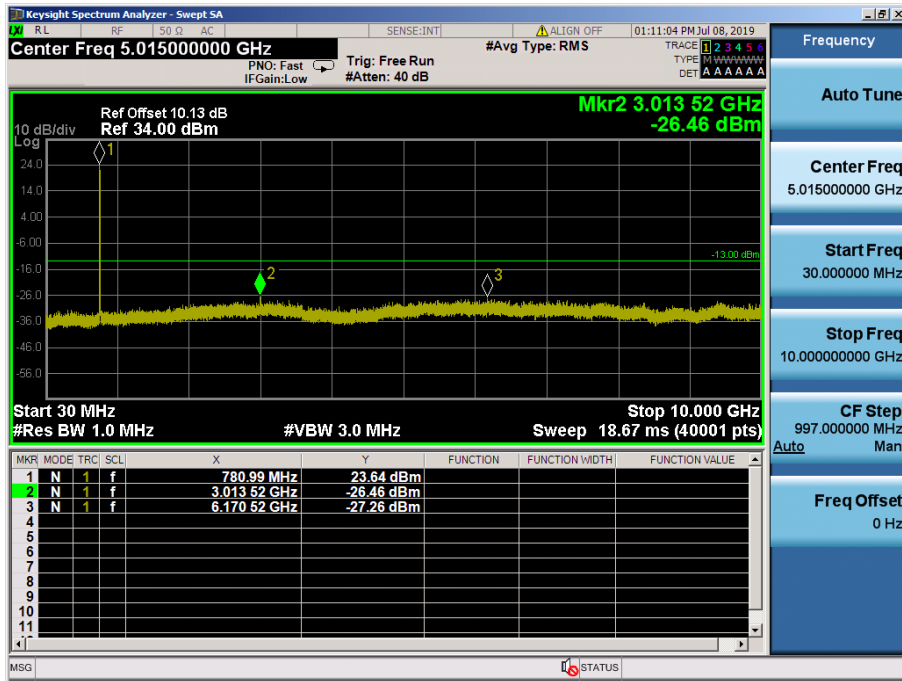

LTE Band 12 / 3MHz / QPSK - RB Size/Offset (1/7) – Mid Channel

LTE Band 12 / 3MHz / QPSK - RB Size/Offset (8/0) – High Channel

LTE Band 12 / 1.4MHz / QPSK - RB Size/Offset (3/2) – Low Channel

LTE Band 12 / 1.4MHz / 16QAM- RB Size/Offset (6/0) – Mid Channel

LTE Band 12 / 1.4MHz / 16QAM - RB Size/Offset (3/2) – High Channel

8.4.3 LTE Band 13

LTE Band 13 / 10MHz / 64QAM - RB Size/Offset (25/0) – Low Channel

LTE Band 13 / 5MHz / 64QAM - RB Size/Offset (12/6) – Low Channel