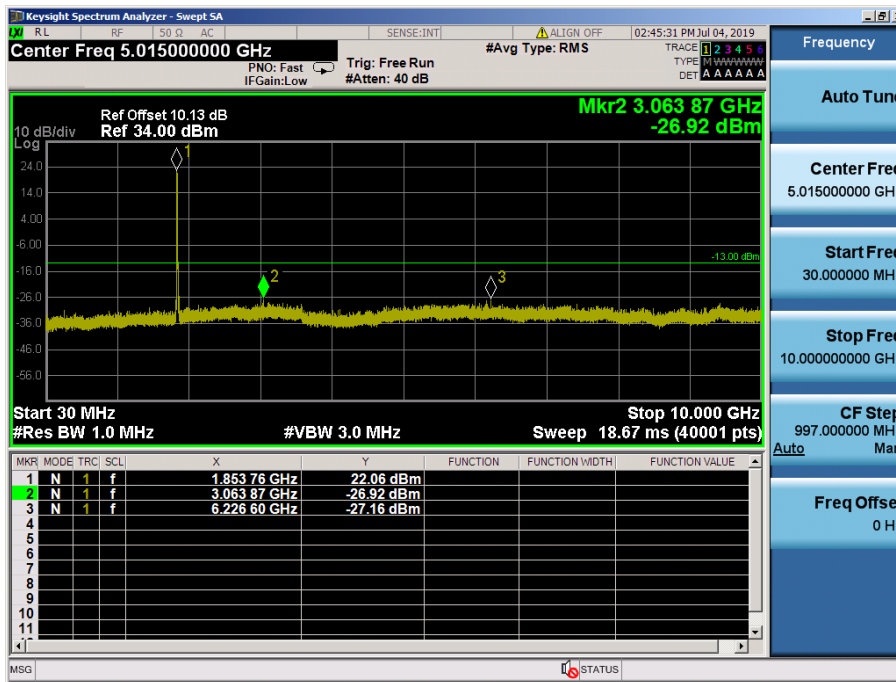

LTE Band 4 / 3MHz / 16QAM - RB Size/Offset (8/4) – Mid Channel

LTE Band 4 / 3MHz / 64QAM - RB Size/Offset (8/4) – High Channel

LTE Band 4 / 3MHz / 64QAM - RB Size/Offset (8/4) – High Channel

LTE Band 4 / 1.4MHz / QPSK - RB Size/Offset (1/5) – Low Channel

LTE Band 4 / 1.4MHz / QPSK - RB Size/Offset (1/5) – Low Channel

LTE Band 4 / 1.4MHz / 16QAM - RB Size/Offset (3/0) – Mid Channel

LTE Band 4 / 1.4MHz / 16QAM - RB Size/Offset (3/0) – Mid Channel

LTE Band 4 / 1.4MHz / 64QAM - RB Size/Offset (1/2) – High Channel

LTE Band 4 / 1.4MHz / 64QAM - RB Size/Offset (1/2) – High Channel

8.4.7 LTE Band 2, 25

LTE Band 2, 25 / 20MHz / QPSK - RB Size/Offset (50/0) –Low Channel

LTE Band 2, 25 / 20MHz / QPSK - RB Size/Offset (50/0) –Low Channel