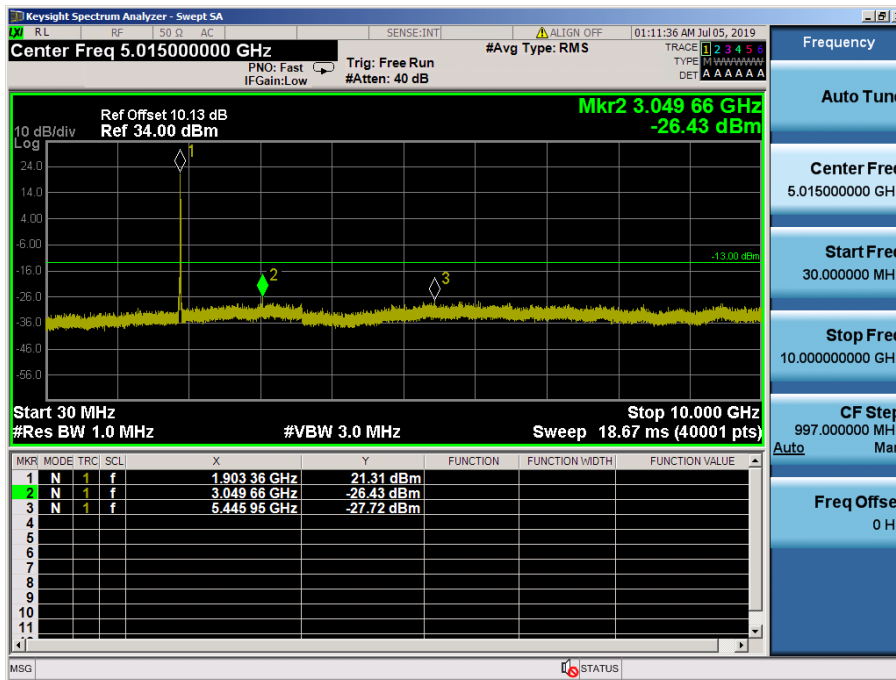

LTE Band 4 / 1.4MHz / QPSK - RB Size/Offset (1/5) – Low Channel

LTE Band 4 / 1.4MHz / 16QAM - RB Size/Offset (3/0) – Mid Channel

LTE Band 4 / 1.4MHz / 16QAM - RB Size/Offset (3/0) – Mid Channel

LTE Band 4 / 1.4MHz / 64QAM - RB Size/Offset (1/2) – High Channel

LTE Band 4 / 1.4MHz / 64QAM - RB Size/Offset (1/2) – High Channel

8.4.7 LTE Band 2, 25

LTE Band 2, 25 / 20MHz / QPSK - RB Size/Offset (50/0) –Low Channel

LTE Band 2, 25 / 20MHz / QPSK - RB Size/Offset (50/0) –Low Channel

LTE Band 2, 25 / 20MHz / 16QAM - RB Size/Offset (1/0)–Mid Channel

LTE Band 2, 25 / 20MHz / 16QAM - RB Size/Offset (1/0)–Mid Channel

LTE Band 2, 25 / 20MHz / 64QAM - RB Size/Offset (50/0) – High Channel

LTE Band 2, 25 / 20MHz / 64QAM - RB Size/Offset (50/0) – High Channel