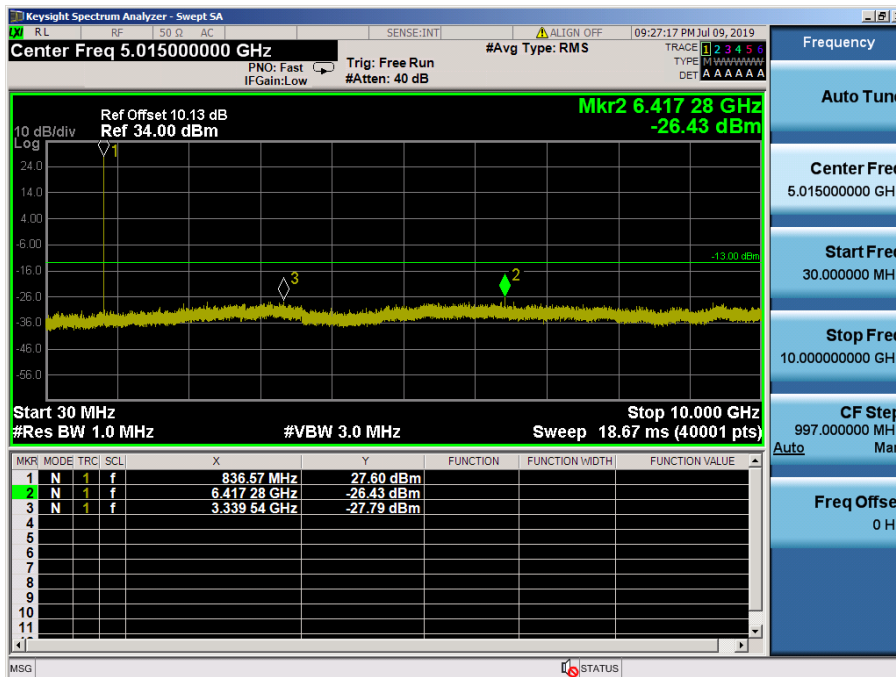

LTE Band 5, 26 / 5MHz / 16QAM - RB Size/Offset (1/24) – Low Channel

LTE Band 5, 26 / 5MHz / 64QAM - RB Size/Offset (1/0) – Mid Channel

LTE Band 5, 26 / 5MHz / 64QAM - RB Size/Offset (12/6) – High Channel

LTE Band 5, 26 / 3MHz / 16QAM - RB Size/Offset (1/14) – Low Channel

LTE Band 5, 26 / 3MHz / 64QAM - RB Size/Offset (8/4) – Mid Channel

LTE Band 5, 26 / 3MHz / 16QAM - RB Size/Offset (8/0) – High Channel