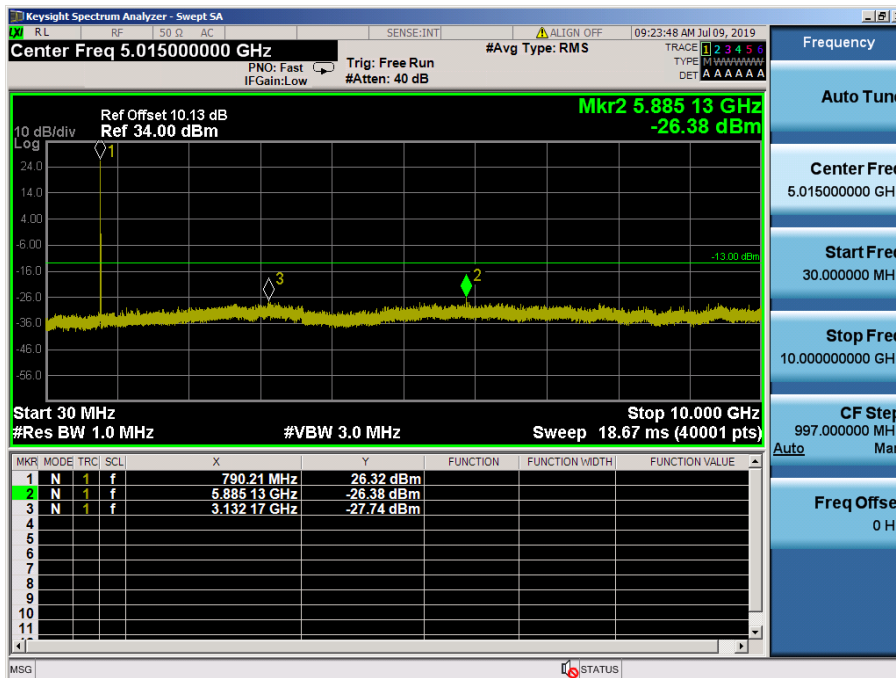

LTE Band 12 / 1.4MHz / 16QAM - RB Size/Offset (3/2) – High Channel

8.4.3 LTE Band 13

LTE Band 13 / 10MHz / 64QAM - RB Size/Offset (25/0) – Low Channel

LTE Band 13 / 5MHz / 64QAM - RB Size/Offset (12/6) – Low Channel

LTE Band 13 / 5MHz / 16QAM - RB Size/Offset (12/13) – High Channel

8.4.4 LTE Band 14

LTE Band 14 / 10MHz / 16QAM - RB Size/Offset (1/49) – Low Channel

LTE Band 14 / 5MHz / QPSK - RB Size/Offset (12/6) – Low Channel