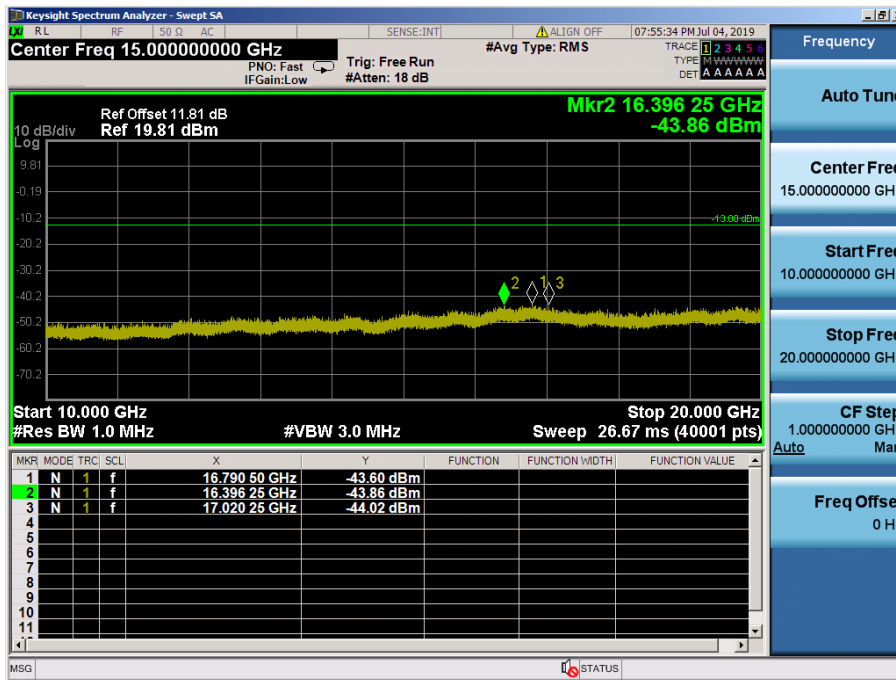

LTE Band 4 / 1.4MHz / QPSK - RB Size/Offset (1/5) – Low Channel

LTE Band 4 / 1.4MHz / 16QAM - RB Size/Offset (3/0) – Mid Channel

LTE Band 4 / 1.4MHz / 16QAM - RB Size/Offset (3/0) – Mid Channel

LTE Band 4 / 1.4MHz / 64QAM - RB Size/Offset (1/2) – High Channel

LTE Band 4 / 1.4MHz / 64QAM - RB Size/Offset (1/2) – High Channel

8.4.7 LTE Band 2, 25

LTE Band 2, 25 / 20MHz / QPSK - RB Size/Offset (50/0) –Low Channel

LTE Band 2, 25 / 20MHz / QPSK - RB Size/Offset (50/0) –Low Channel

LTE Band 2, 25 / 20MHz / 16QAM - RB Size/Offset (1/0)–Mid Channel

LTE Band 2, 25 / 20MHz / 16QAM - RB Size/Offset (1/0)–Mid Channel

LTE Band 2, 25 / 20MHz / 64QAM - RB Size/Offset (50/0) – High Channel

LTE Band 2, 25 / 20MHz / 64QAM - RB Size/Offset (50/0) – High Channel