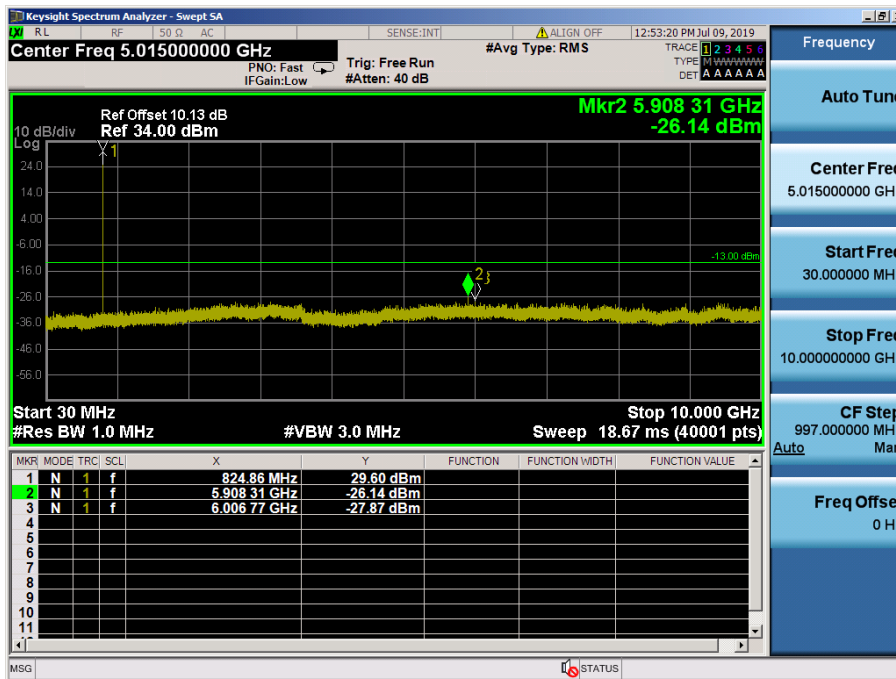

LTE Band 5, 26 / 5MHz / 16QAM - RB Size/Offset (1/24) – Low Channel

LTE Band 5, 26 / 5MHz / 64QAM - RB Size/Offset (1/0) – Mid Channel

LTE Band 5, 26 / 5MHz / 64QAM - RB Size/Offset (12/6) – High Channel

LTE Band 5, 26 / 3MHz / 16QAM - RB Size/Offset (1/14) – Low Channel

LTE Band 5, 26 / 3MHz / 64QAM - RB Size/Offset (8/4) – Mid Channel

LTE Band 5, 26 / 3MHz / 16QAM - RB Size/Offset (8/0) – High Channel