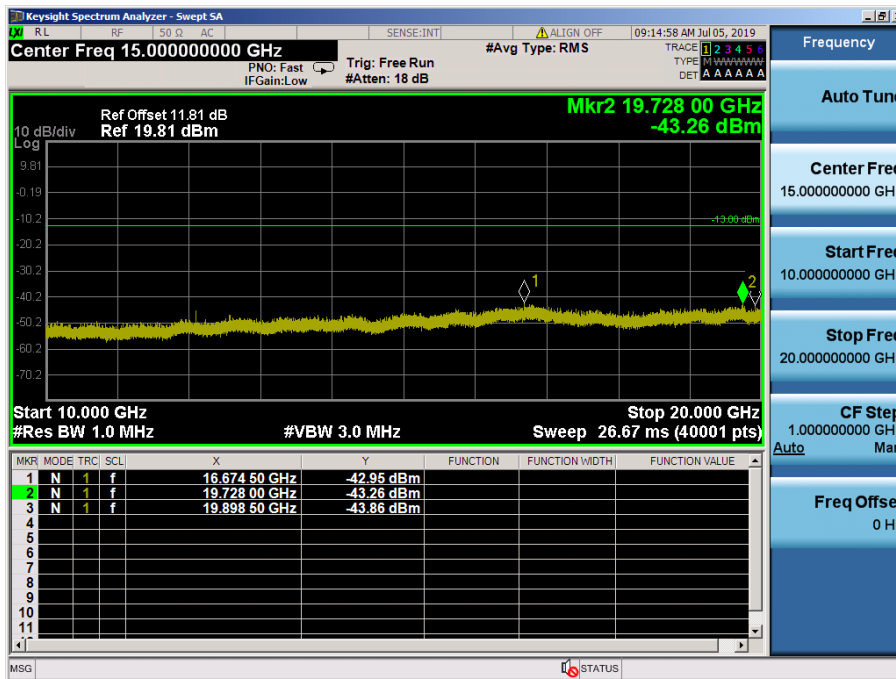

LTE Band 4 / 15MHz / 16QAM - RB Size/Offset (1/74) – High Channel

LTE Band 4 / 10MHz / QPSK - RB Size/Offset (1/0) – Low Channel

LTE Band 4 / 10MHz / QPSK - RB Size/Offset (1/0) – Low Channel

LTE Band 4 / 10MHz / 16QAM - RB Size/Offset (1/0) – Mid Channel

LTE Band 4 / 10MHz / 16QAM - RB Size/Offset (1/0) – Mid Channel

LTE Band 4 / 10MHz / 64QAM - RB Size/Offset (25/0) – High Channel

LTE Band 4 / 10MHz / 64QAM - RB Size/Offset (25/0) – High Channel

LTE Band 4 / 5MHz / 64QAM - RB Size/Offset (1/0) – Low Channel