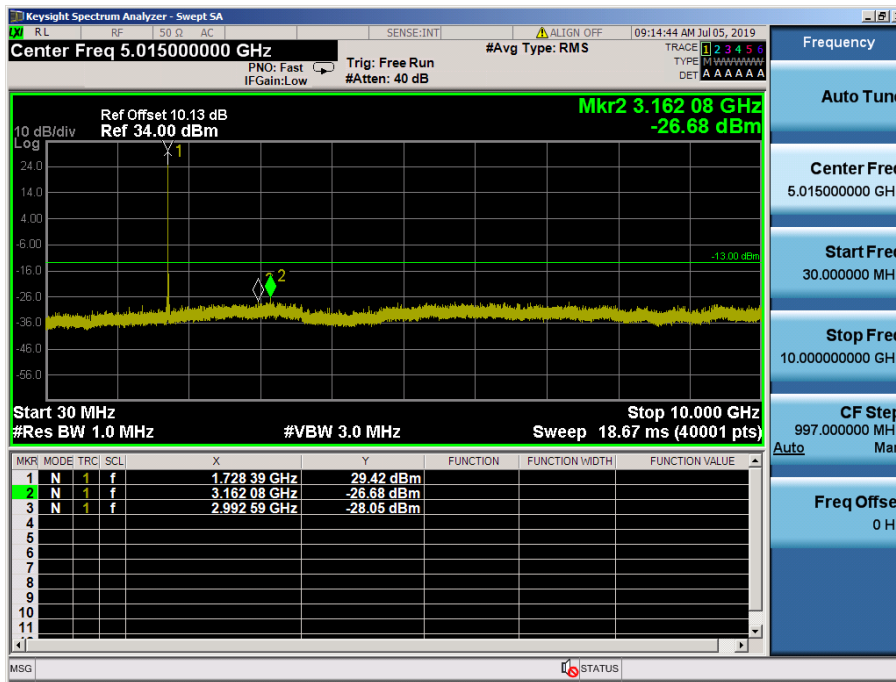

LTE Band 4 / 20MHz / 16QAM - RB Size/Offset (50/50)–Mid Channel

LTE Band 4 / 20MHz / 64QAM - RB Size/Offset (100/0) – High Channel

LTE Band 4 / 20MHz / 64QAM - RB Size/Offset (100/0) – High Channel

LTE Band 4 / 15MHz / 64QAM - RB Size/Offset (36/39)–Low Channel

LTE Band 4 / 15MHz / 64QAM - RB Size/Offset (36/39)–Low Channel

LTE Band 4 / 15MHz / 16QAM - RB Size/Offset (1/0) – Mid Channel

LTE Band 4 / 15MHz / 16QAM - RB Size/Offset (1/0) – Mid Channel

LTE Band 4 / 15MHz / 16QAM - RB Size/Offset (1/74) – High Channel

LTE Band 4 / 15MHz / 16QAM - RB Size/Offset (1/74) – High Channel

LTE Band 4 / 10MHz / QPSK - RB Size/Offset (1/0) – Low Channel

LTE Band 4 / 10MHz / QPSK - RB Size/Offset (1/0) – Low Channel

LTE Band 4 / 10MHz / 16QAM - RB Size/Offset (1/0) – Mid Channel