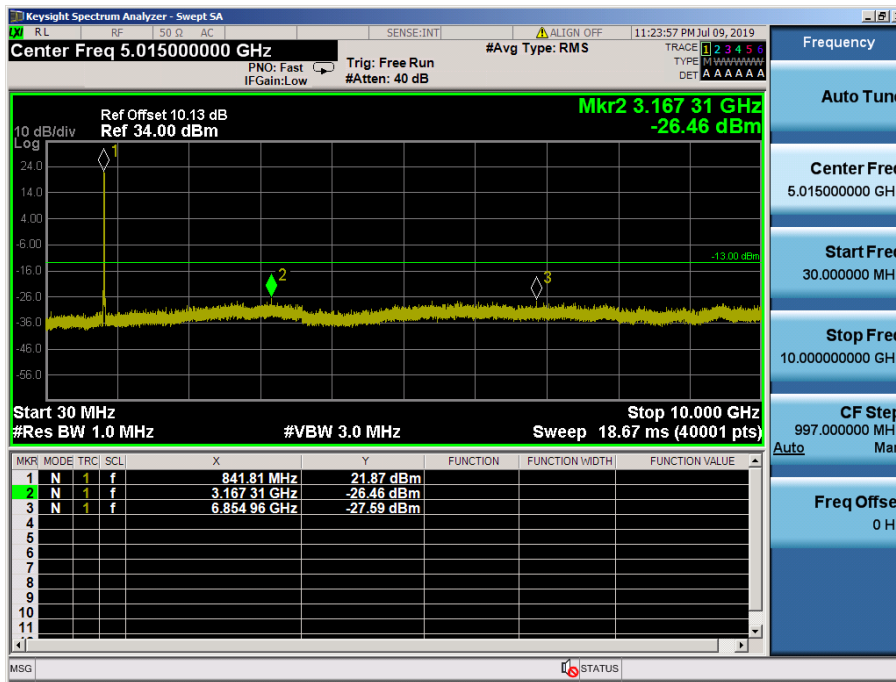

LTE Band 14 / 5MHz / 16QAM - RB Size/Offset (12/13) – High Channel

8.4.5 LTE Band 26

LTE Band 26 / 15MHz / 64QAM - RB Size/Offset (75/0) – Low Channel

LTE Band 26 / 15MHz / 16QAM - RB Size/Offset (36/18) – High Channel

8.4.6 LTE Band 5, 26

LTE Band 5, 26 / 10MHz / 16QAM - RB Size/Offset (1/25) – Low Channel

LTE Band 5, 26 / 10MHz / 64QAM - RB Size/Offset (1/25) – Mid Channel

LTE Band 5, 26 / 10MHz / 64QAM - RB Size/Offset (50/0) – High Channel