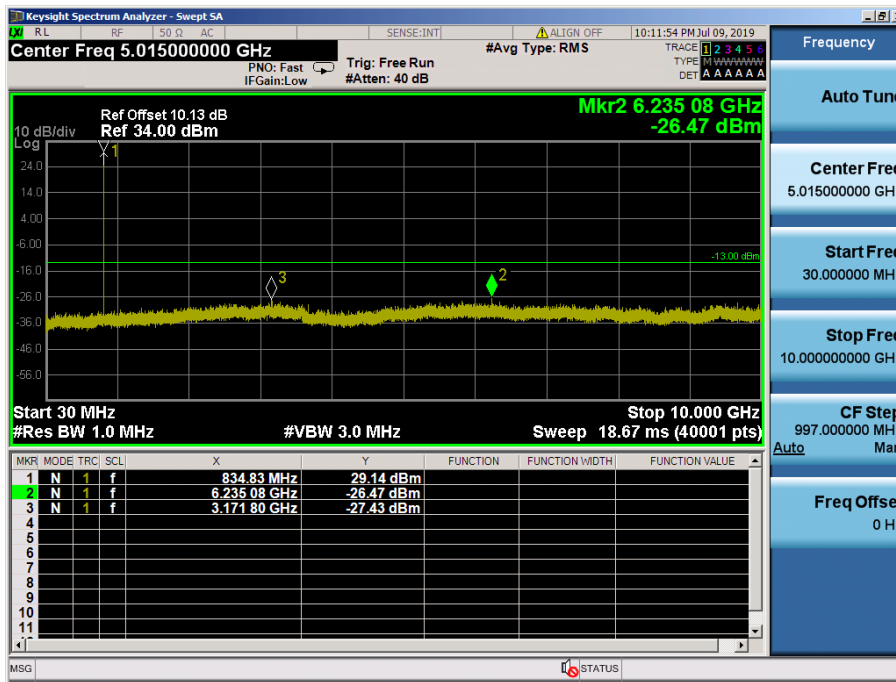

8.4.6 LTE Band 5, 26

LTE Band 5, 26 / 10MHz / 16QAM - RB Size/Offset (1/25) – Low Channel

LTE Band 5, 26 / 10MHz / 64QAM - RB Size/Offset (1/25) – Mid Channel

LTE Band 5, 26 / 10MHz / 64QAM - RB Size/Offset (50/0) – High Channel

LTE Band 5, 26 / 5MHz / 16QAM - RB Size/Offset (1/24) – Low Channel

LTE Band 5, 26 / 5MHz / 64QAM - RB Size/Offset (1/0) – Mid Channel

LTE Band 5, 26 / 5MHz / 64QAM - RB Size/Offset (12/6) – High Channel