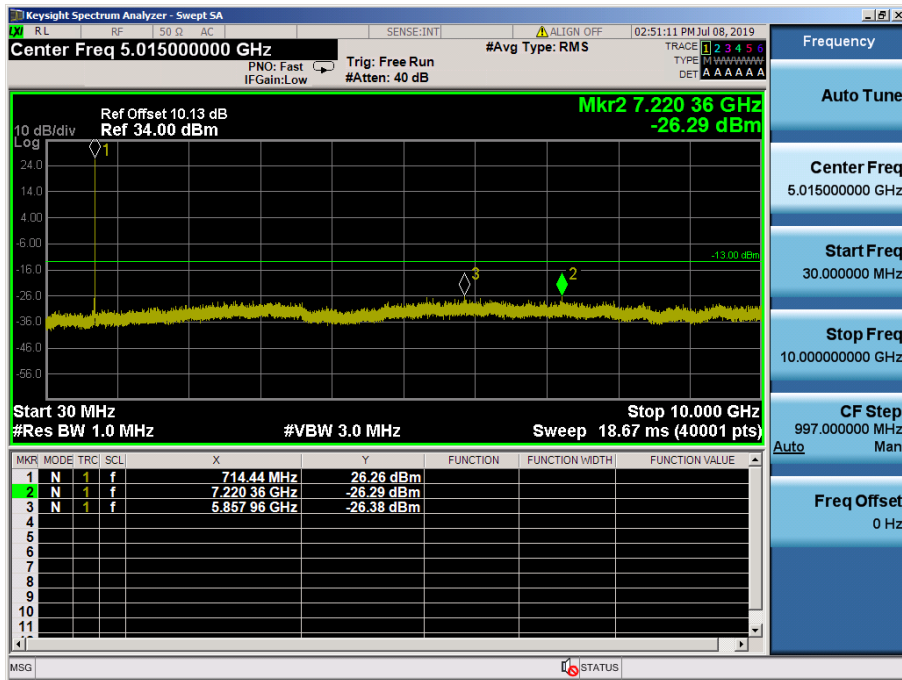

8.4 SPURIOUS AND HARMONICS EMISSIONS(Conducted)

8.4.1 LTE Band 12, 17

LTE Band 12 / 10MHz / QPSK - RB Size/Offset (25/25) – Low Channel

LTE Band 12 / 10MHz / QPSK - RB Size/Offset (50/0) – High Channel

LTE Band 12 / 5MHz / QPSK - RB Size/Offset (12/13) – Low Channel

LTE Band 12 / 5MHz / QPSK - RB Size/Offset (12/13) – Mid Channel

LTE Band 12, 17 / 5MHz / QPSK - RB Size/Offset (12/13) – High Channel

8.4.2 LTE Band 12

LTE Band 12 / 3MHz / 16QAM - RB Size/Offset (1/14) – Low Channel

LTE Band 12 / 3MHz / QPSK - RB Size/Offset (1/7) – Mid Channel

LTE Band 12 / 3MHz / QPSK - RB Size/Offset (8/0) – High Channel

LTE Band 12 / 1.4MHz / QPSK - RB Size/Offset (3/2) – Low Channel

LTE Band 12 / 1.4MHz / 16QAM- RB Size/Offset (6/0) – Mid Channel