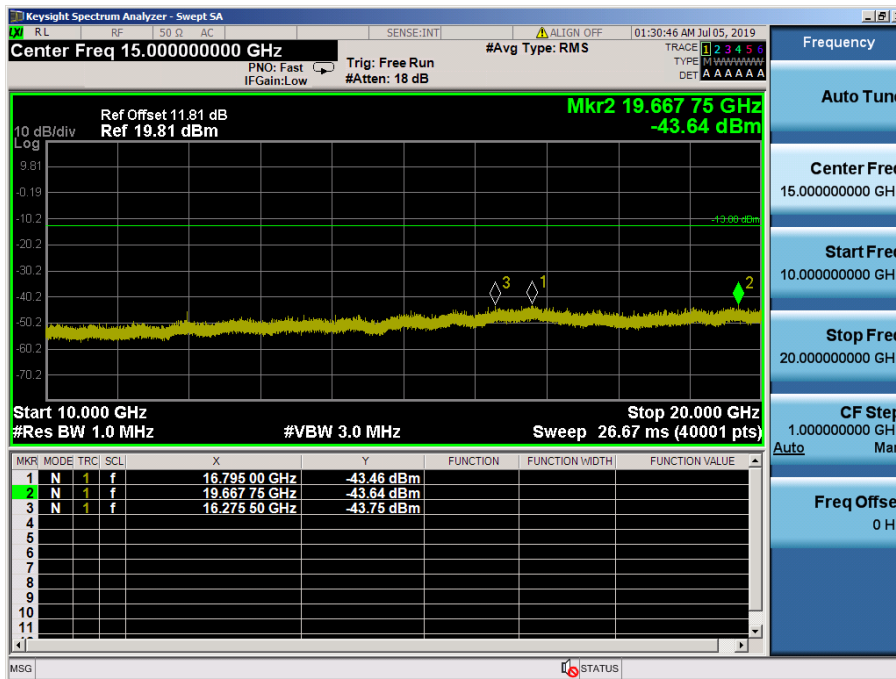

LTE Band 4 / 5MHz / QPSK - RB Size/Offset (1/12) – High Channel

LTE Band 4 / 3MHz / 16QAM - RB Size/Offset (8/0) – Low Channel

LTE Band 4 / 3MHz / 16QAM - RB Size/Offset (8/0) – Low Channel

LTE Band 4 / 3MHz / 16QAM - RB Size/Offset (8/4) – Mid Channel

LTE Band 4 / 3MHz / 16QAM - RB Size/Offset (8/4) – Mid Channel

LTE Band 4 / 3MHz / 64QAM - RB Size/Offset (8/4) – High Channel

LTE Band 4 / 3MHz / 64QAM - RB Size/Offset (8/4) – High Channel

LTE Band 4 / 1.4MHz / QPSK - RB Size/Offset (1/5) – Low Channel

LTE Band 4 / 1.4MHz / QPSK - RB Size/Offset (1/5) – Low Channel

LTE Band 4 / 1.4MHz / 16QAM - RB Size/Offset (3/0) – Mid Channel

LTE Band 4 / 1.4MHz / 16QAM - RB Size/Offset (3/0) – Mid Channel

LTE Band 4 / 1.4MHz / 64QAM - RB Size/Offset (1/2) – High Channel