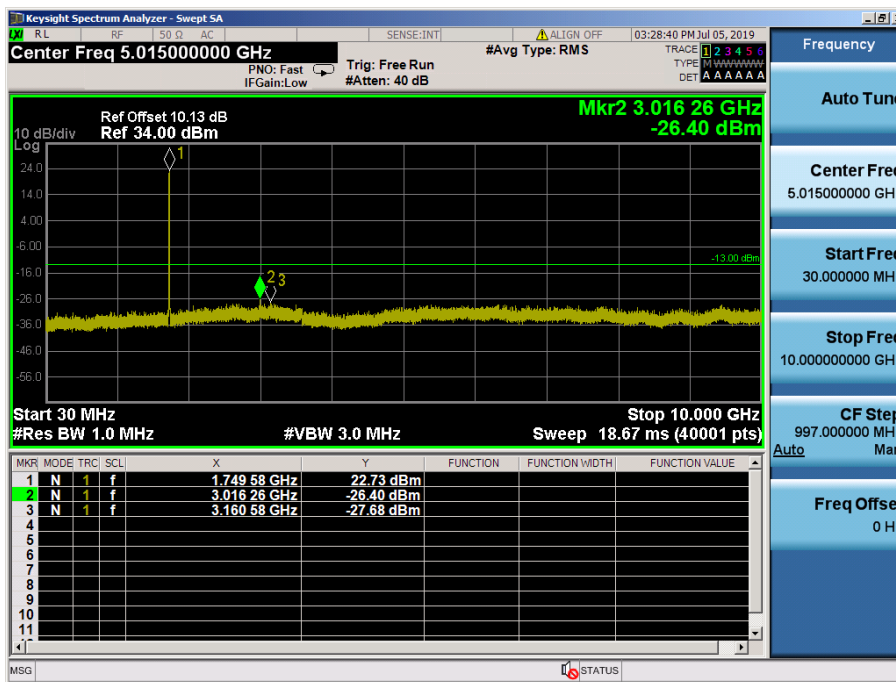

LTE Band 4 / 15MHz / 16QAM - RB Size/Offset (1/74) – High Channel

LTE Band 4 / 10MHz / QPSK - RB Size/Offset (1/0) – Low Channel

LTE Band 4 / 10MHz / QPSK - RB Size/Offset (1/0) – Low Channel

LTE Band 4 / 10MHz / 16QAM - RB Size/Offset (1/0) – Mid Channel

LTE Band 4 / 10MHz / 16QAM - RB Size/Offset (1/0) – Mid Channel

LTE Band 4 / 10MHz / 64QAM - RB Size/Offset (25/0) – High Channel

LTE Band 4 / 10MHz / 64QAM - RB Size/Offset (25/0) – High Channel

LTE Band 4 / 5MHz / 64QAM - RB Size/Offset (1/0) – Low Channel