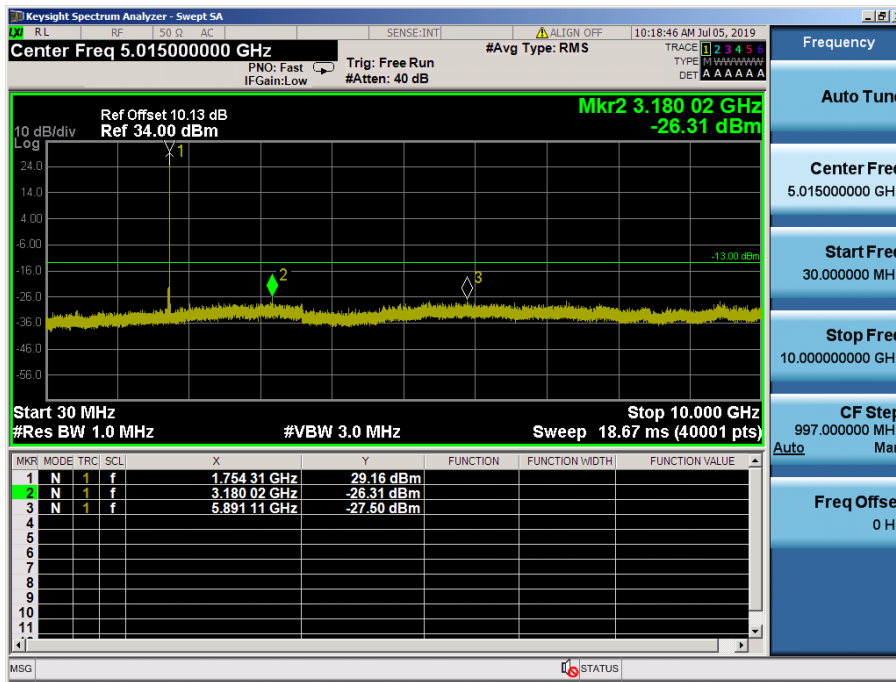

LTE Band 4 / 20MHz / 16QAM - RB Size/Offset (50/50)–Mid Channel

LTE Band 4 / 20MHz / 64QAM - RB Size/Offset (100/0) – High Channel

LTE Band 4 / 20MHz / 64QAM - RB Size/Offset (100/0) – High Channel

LTE Band 4 / 15MHz / 64QAM - RB Size/Offset (36/39)–Low Channel

LTE Band 4 / 15MHz / 64QAM - RB Size/Offset (36/39)–Low Channel

LTE Band 4 / 15MHz / 16QAM - RB Size/Offset (1/0) – Mid Channel

LTE Band 4 / 15MHz / 16QAM - RB Size/Offset (1/0) – Mid Channel

LTE Band 4 / 15MHz / 16QAM - RB Size/Offset (1/74) – High Channel