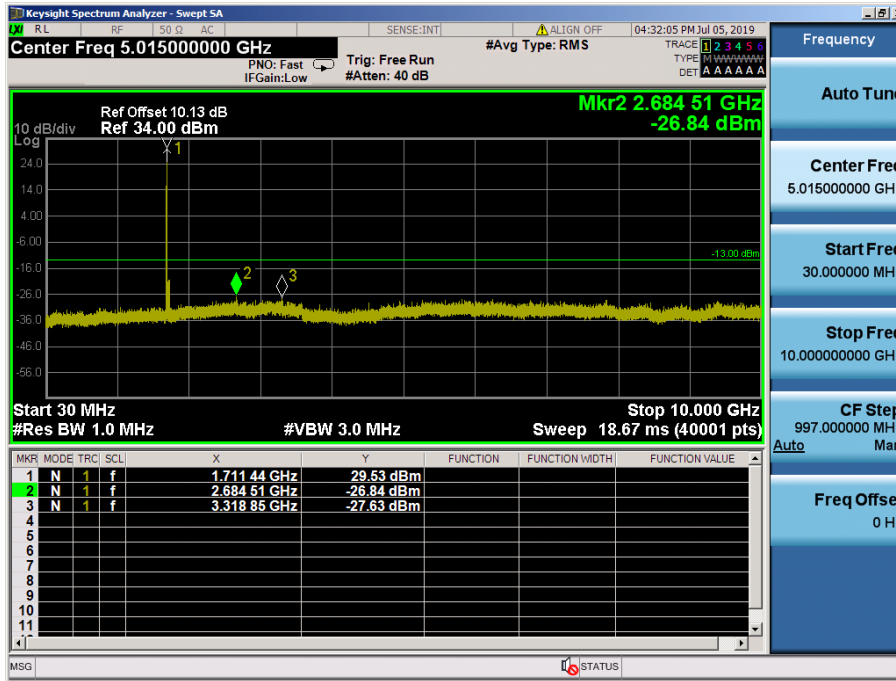

LTE Band 5, 26 / 1.4MHz / QPSK - RB Size/Offset (1/2) – Low Channel

LTE Band 5, 26 / 1.4MHz / 16QAM - RB Size/Offset (1/0) – Mid Channel

LTE Band 5, 26 / 1.4MHz / QPSK - RB Size/Offset (3/0) – High Channel

8.4.6 LTE Band 4

LTE Band 4 / 20MHz / 64QAM - RB Size/Offset (1/0) –Low Channel

LTE Band 4 / 20MHz / 64QAM - RB Size/Offset (1/0) –Low Channel

LTE Band 4 / 20MHz / 16QAM - RB Size/Offset (50/50)–Mid Channel