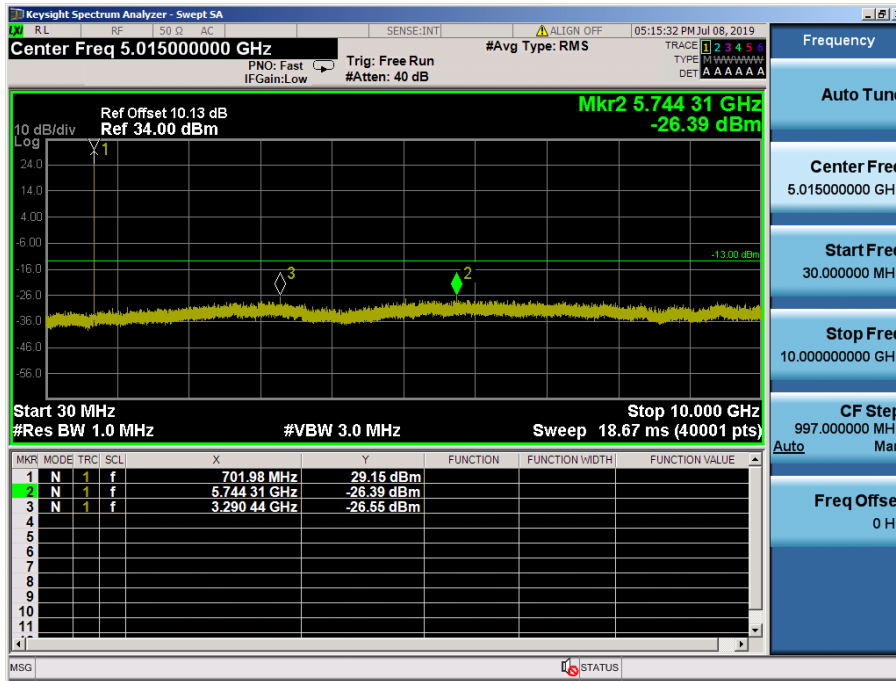

- Band Edge (Low CH)

LTE Band 7 / 5MHz / QPSK - RB Size/Offset (25/0)

- Band Edge (MID CH)

LTE Band 7 / 5MHz / QPSK - RB Size/Offset (25/0)

- Band Edge (High CH)

LTE Band 7 / 5MHz / QPSK - RB Size/Offset (25/0)

8.4 SPURIOUS AND HARMONICS EMISSIONS(Conducted)

8.4.1 LTE Band 12, 17

LTE Band 12 / 10MHz / QPSK - RB Size/Offset (25/25) – Low Channel

LTE Band 12 / 10MHz / QPSK - RB Size/Offset (50/0) – High Channel

LTE Band 12 / 5MHz / QPSK - RB Size/Offset (12/13) – Low Channel

LTE Band 12 / 5MHz / QPSK - RB Size/Offset (12/13) – Mid Channel

LTE Band 12, 17 / 5MHz / QPSK - RB Size/Offset (12/13) – High Channel

8.4.2 LTE Band 12

LTE Band 12 / 3MHz / 16QAM - RB Size/Offset (1/14) – Low Channel