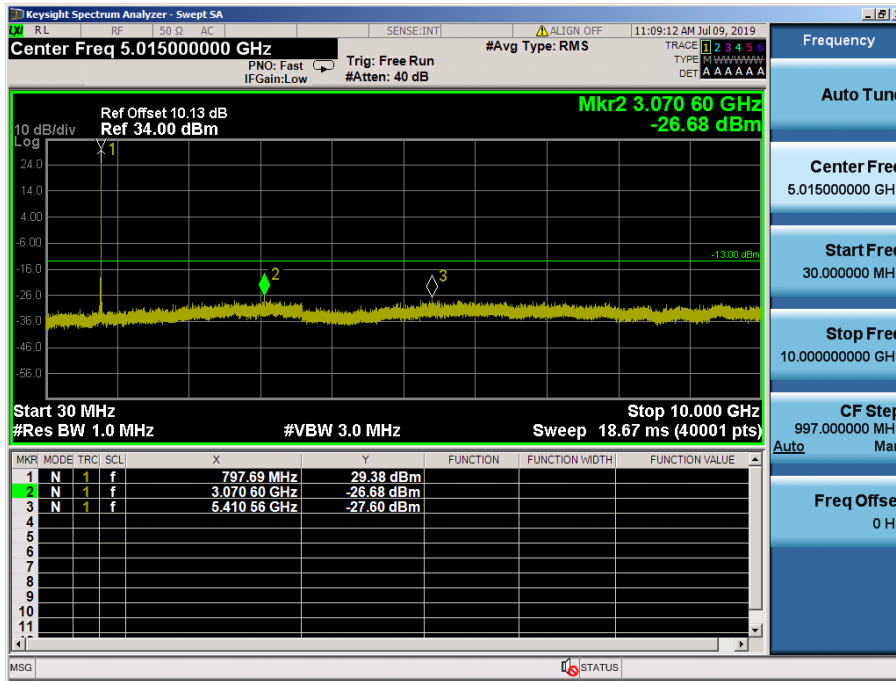

LTE Band 12 / 1.4MHz / 16QAM - RB Size/Offset (3/2) – High Channel

8.4.3 LTE Band 13

LTE Band 13 / 10MHz / 64QAM - RB Size/Offset (25/0) – Low Channel

LTE Band 13 / 5MHz / 64QAM - RB Size/Offset (12/6) – Low Channel

LTE Band 13 / 5MHz / 16QAM - RB Size/Offset (12/13) – High Channel

8.4.4 LTE Band 14

LTE Band 14 / 10MHz / 16QAM - RB Size/Offset (1/49) – Low Channel

LTE Band 14 / 5MHz / QPSK - RB Size/Offset (12/6) – Low Channel