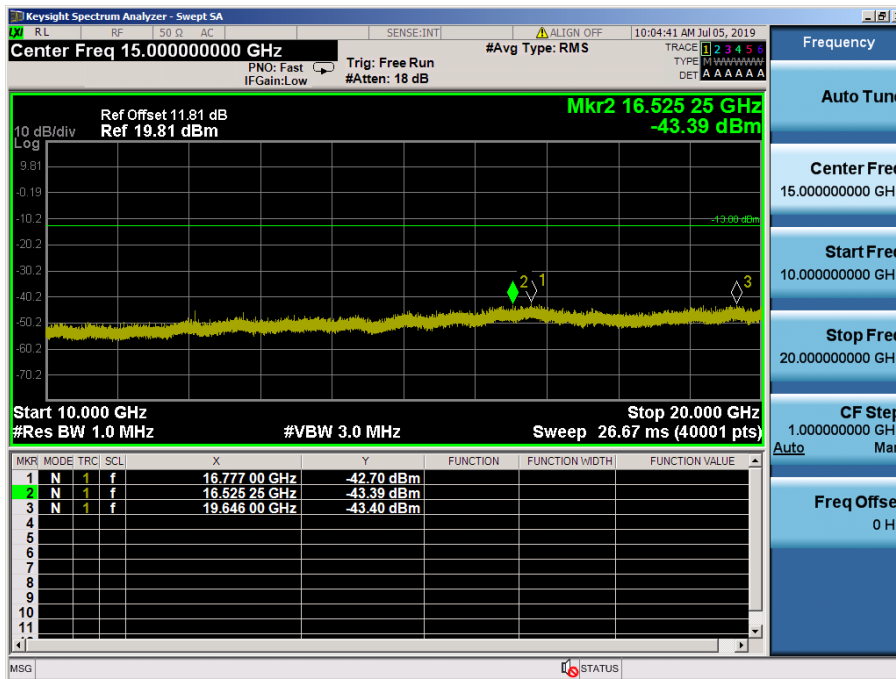

LTE Band 4 / 20MHz / 16QAM - RB Size/Offset (50/50)–Mid Channel

LTE Band 4 / 20MHz / 64QAM - RB Size/Offset (100/0) – High Channel

LTE Band 4 / 20MHz / 64QAM - RB Size/Offset (100/0) – High Channel

LTE Band 4 / 15MHz / 64QAM - RB Size/Offset (36/39)–Low Channel

LTE Band 4 / 15MHz / 64QAM - RB Size/Offset (36/39)–Low Channel

LTE Band 4 / 15MHz / 16QAM - RB Size/Offset (1/0) – Mid Channel

LTE Band 4 / 15MHz / 16QAM - RB Size/Offset (1/0) – Mid Channel

LTE Band 4 / 15MHz / 16QAM - RB Size/Offset (1/74) – High Channel