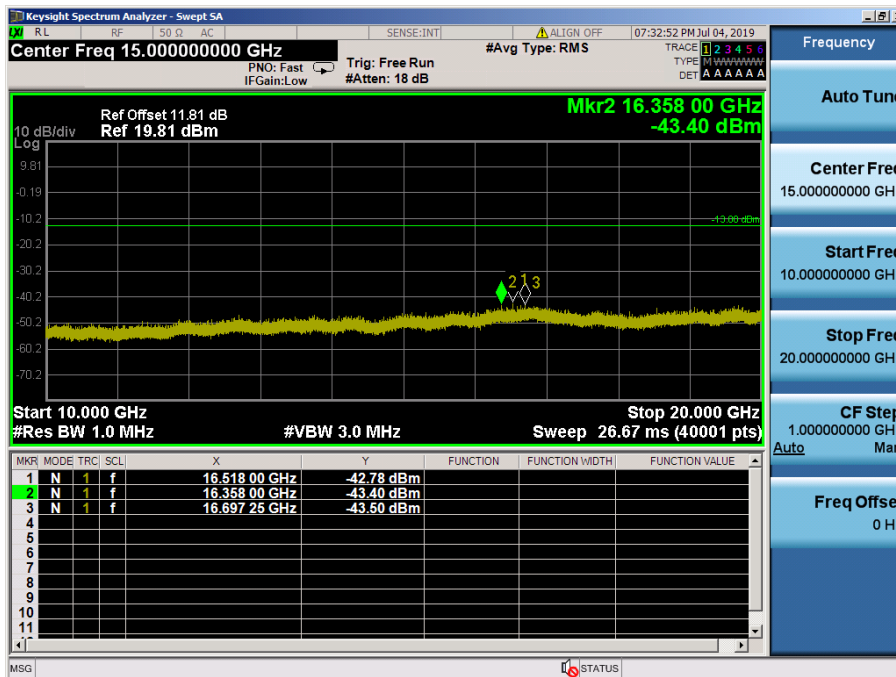

LTE Band 2, 25 / 20MHz / 16QAM - RB Size/Offset (1/0)–Mid Channel

LTE Band 2, 25 / 20MHz / 16QAM - RB Size/Offset (1/0)–Mid Channel

LTE Band 2, 25 / 20MHz / 64QAM - RB Size/Offset (50/0) – High Channel

LTE Band 2, 25 / 20MHz / 64QAM - RB Size/Offset (50/0) – High Channel

LTE Band 2, 25 / 15MHz / QPSK - RB Size/Offset (1/74)–Low Channel

LTE Band 2, 25 / 15MHz / QPSK - RB Size/Offset (1/74)–Low Channel

LTE Band 2, 25 / 15MHz / QPSK - RB Size/Offset (1/0) – Mid Channel

LTE Band 2, 25 / 15MHz / QPSK - RB Size/Offset (1/0) – Mid Channel

LTE Band 2, 25 / 15MHz / 16QAM - RB Size/Offset (75/0) – High Channel

LTE Band 2, 25 / 15MHz / 16QAM - RB Size/Offset (75/0) – High Channel

LTE Band 2, 25 / 10MHz / QPSK - RB Size/Offset (25/12) – Low Channel