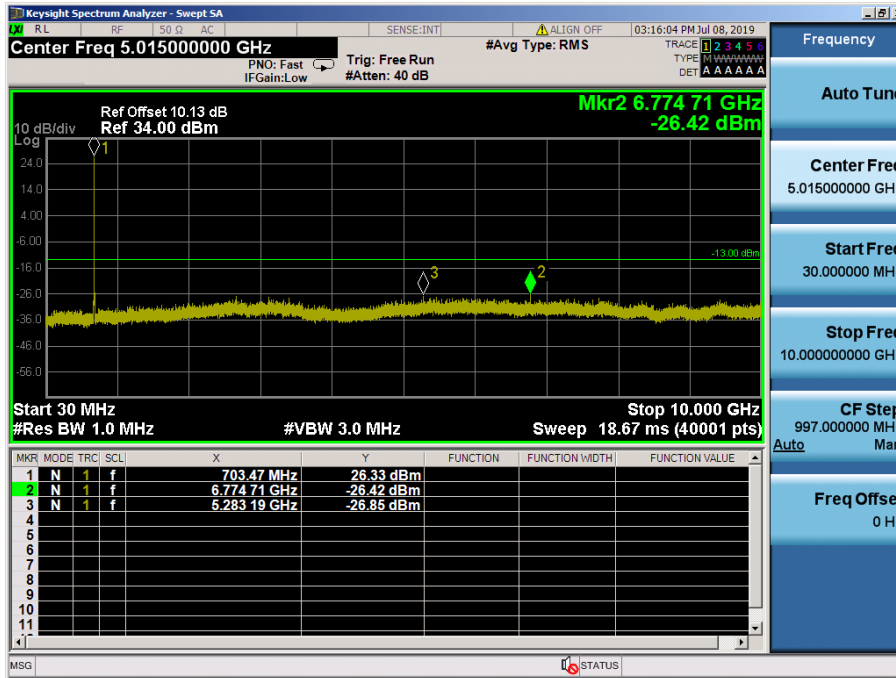

- Band Edge (Low CH)

LTE Band 7 / 5MHz / QPSK - RB Size/Offset (25/0)

- Band Edge (MID CH)

LTE Band 7 / 5MHz / QPSK - RB Size/Offset (25/0)

- Band Edge (High CH)

LTE Band 7 / 5MHz / QPSK - RB Size/Offset (25/0)

8.4 SPURIOUS AND HARMONICS EMISSIONS(Conducted)

8.4.1 LTE Band 12, 17

LTE Band 12 / 10MHz / QPSK - RB Size/Offset (25/25) – Low Channel

LTE Band 12 / 10MHz / QPSK - RB Size/Offset (50/0) – High Channel

LTE Band 12 / 5MHz / QPSK - RB Size/Offset (12/13) – Low Channel

LTE Band 12 / 5MHz / QPSK - RB Size/Offset (12/13) – Mid Channel

LTE Band 12, 17 / 5MHz / QPSK - RB Size/Offset (12/13) – High Channel

8.4.2 LTE Band 12

LTE Band 12 / 3MHz / 16QAM - RB Size/Offset (1/14) – Low Channel