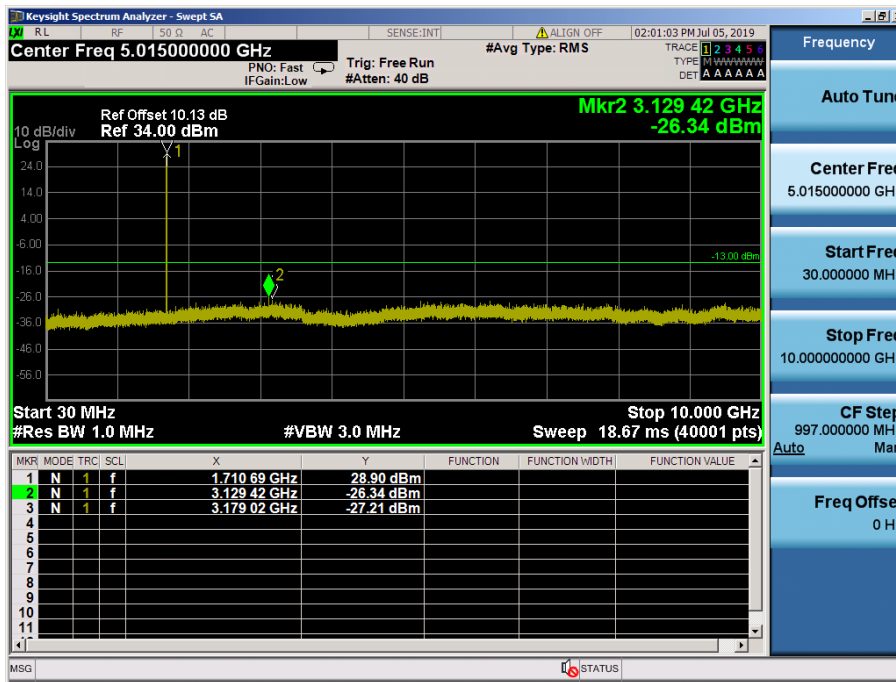

LTE Band 4 / 15MHz / 16QAM - RB Size/Offset (1/74) – High Channel

LTE Band 4 / 10MHz / QPSK - RB Size/Offset (1/0) – Low Channel

LTE Band 4 / 10MHz / QPSK - RB Size/Offset (1/0) – Low Channel

LTE Band 4 / 10MHz / 16QAM - RB Size/Offset (1/0) – Mid Channel

LTE Band 4 / 10MHz / 16QAM - RB Size/Offset (1/0) – Mid Channel

LTE Band 4 / 10MHz / 64QAM - RB Size/Offset (25/0) – High Channel

LTE Band 4 / 10MHz / 64QAM - RB Size/Offset (25/0) – High Channel

LTE Band 4 / 5MHz / 64QAM - RB Size/Offset (1/0) – Low Channel