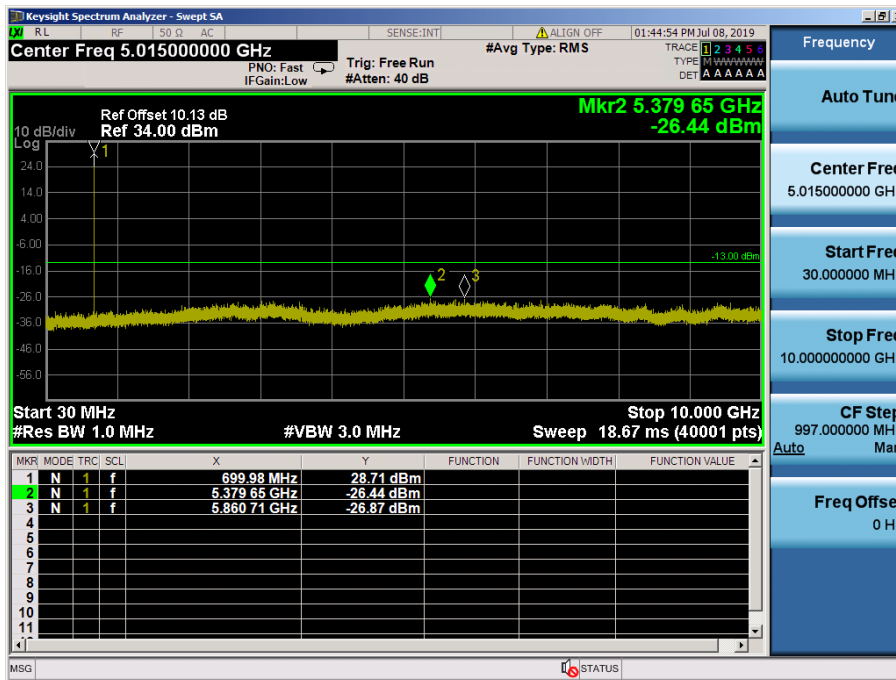

LTE Band 12 / 5MHz / QPSK - RB Size/Offset (12/13) – Mid Channel

LTE Band 12, 17 / 5MHz / QPSK - RB Size/Offset (12/13) – High Channel

8.4.2 LTE Band 12

LTE Band 12 / 3MHz / 16QAM - RB Size/Offset (1/14) – Low Channel

LTE Band 12 / 3MHz / QPSK - RB Size/Offset (1/7) – Mid Channel

LTE Band 12 / 3MHz / QPSK - RB Size/Offset (8/0) – High Channel

LTE Band 12 / 1.4MHz / QPSK - RB Size/Offset (3/2) – Low Channel

LTE Band 12 / 1.4MHz / 16QAM- RB Size/Offset (6/0) – Mid Channel