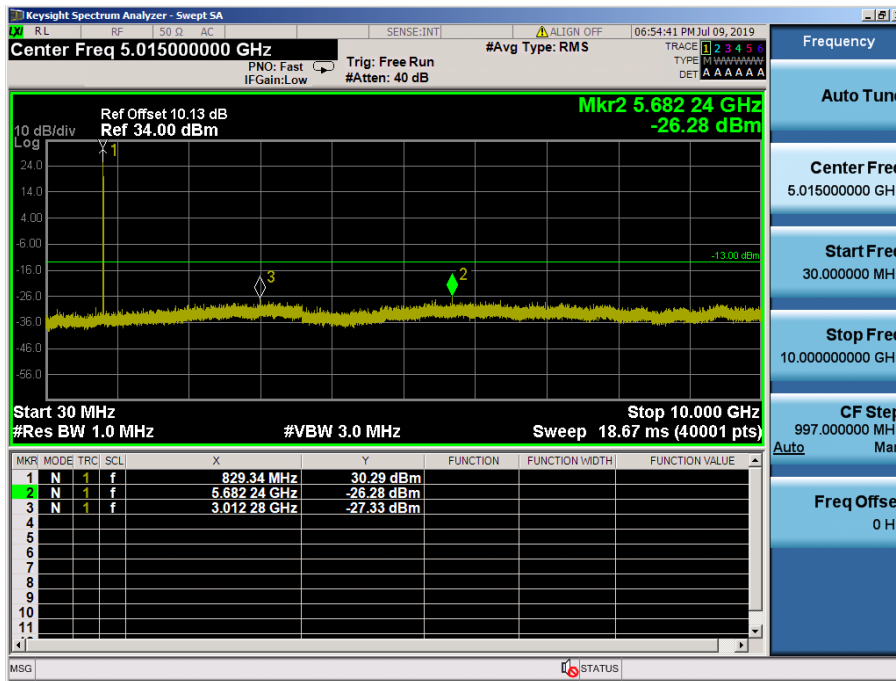

LTE Band 14 / 5MHz / 16QAM - RB Size/Offset (12/13) – High Channel

8.4.5 LTE Band 26

LTE Band 26 / 15MHz / 64QAM - RB Size/Offset (75/0) – Low Channel

LTE Band 26 / 15MHz / 16QAM - RB Size/Offset (36/18) – High Channel

8.4.6 LTE Band 5, 26

LTE Band 5, 26 / 10MHz / 16QAM - RB Size/Offset (1/25) – Low Channel

LTE Band 5, 26 / 10MHz / 64QAM - RB Size/Offset (1/25) – Mid Channel

LTE Band 5, 26 / 10MHz / 64QAM - RB Size/Offset (50/0) – High Channel