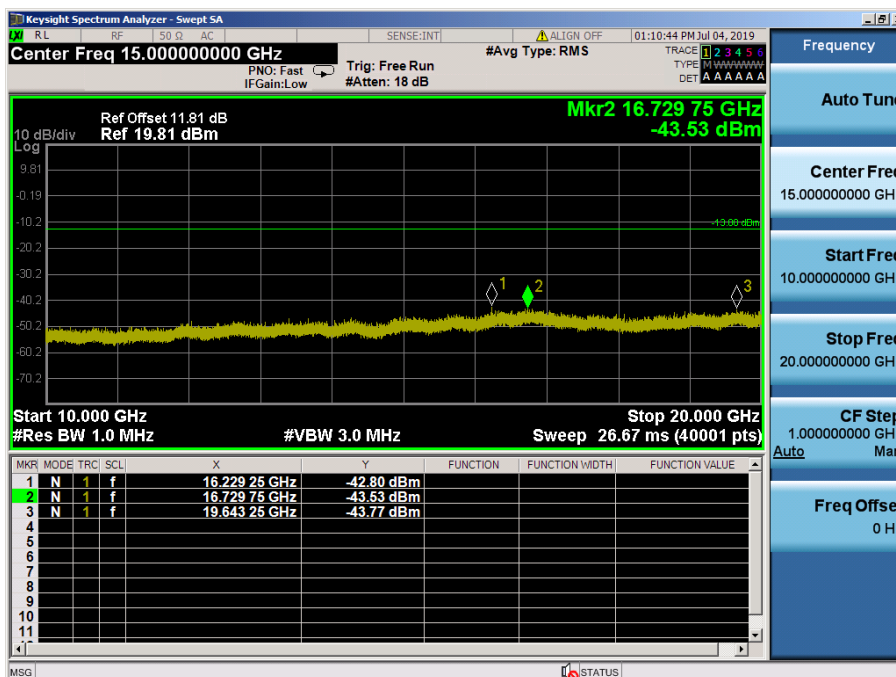

LTE Band 2, 25 / 20MHz / 16QAM - RB Size/Offset (1/0)–Mid Channel

LTE Band 2, 25 / 20MHz / 16QAM - RB Size/Offset (1/0)–Mid Channel

LTE Band 2, 25 / 20MHz / 64QAM - RB Size/Offset (50/0) – High Channel

LTE Band 2, 25 / 20MHz / 64QAM - RB Size/Offset (50/0) – High Channel

LTE Band 2, 25 / 15MHz / QPSK - RB Size/Offset (1/74)–Low Channel

LTE Band 2, 25 / 15MHz / QPSK - RB Size/Offset (1/74)–Low Channel

LTE Band 2, 25 / 15MHz / QPSK - RB Size/Offset (1/0) – Mid Channel

LTE Band 2, 25 / 15MHz / QPSK - RB Size/Offset (1/0) – Mid Channel

LTE Band 2, 25 / 15MHz / 16QAM - RB Size/Offset (75/0) – High Channel

LTE Band 2, 25 / 15MHz / 16QAM - RB Size/Offset (75/0) – High Channel

LTE Band 2, 25 / 10MHz / QPSK - RB Size/Offset (25/12) – Low Channel

LTE Band 2, 25 / 10MHz / QPSK - RB Size/Offset (25/12) – Low Channel