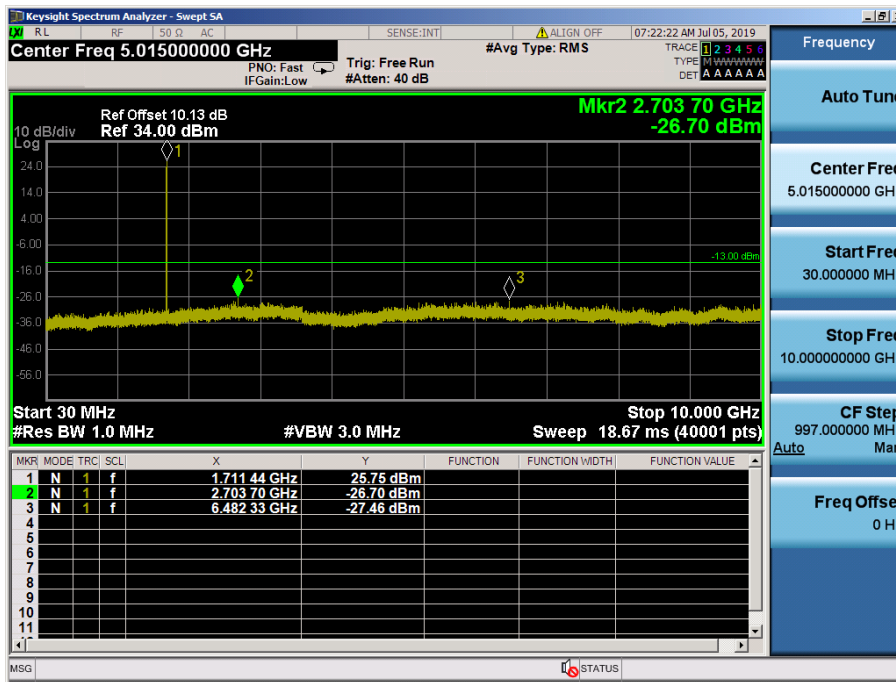

LTE Band 4 / 10MHz / 16QAM - RB Size/Offset (1/0) – Mid Channel

LTE Band 4 / 10MHz / 64QAM - RB Size/Offset (25/0) – High Channel

LTE Band 4 / 10MHz / 64QAM - RB Size/Offset (25/0) – High Channel

LTE Band 4 / 5MHz / 64QAM - RB Size/Offset (1/0) – Low Channel

LTE Band 4 / 5MHz / 64QAM - RB Size/Offset (1/0) – Low Channel

LTE Band 4 / 5MHz / 64QAM - RB Size/Offset (12/13) – Mid Channel

LTE Band 4 / 5MHz / 64QAM - RB Size/Offset (12/13) – Mid Channel

LTE Band 4 / 5MHz / QPSK - RB Size/Offset (1/12) – High Channel

LTE Band 4 / 5MHz / QPSK - RB Size/Offset (1/12) – High Channel

LTE Band 4 / 3MHz / 16QAM - RB Size/Offset (8/0) – Low Channel

LTE Band 4 / 3MHz / 16QAM - RB Size/Offset (8/0) – Low Channel

LTE Band 4 / 3MHz / 16QAM - RB Size/Offset (8/4) – Mid Channel

LTE Band 4 / 3MHz / 16QAM - RB Size/Offset (8/4) – Mid Channel

LTE Band 4 / 3MHz / 64QAM - RB Size/Offset (8/4) – High Channel

LTE Band 4 / 3MHz / 64QAM - RB Size/Offset (8/4) – High Channel

LTE Band 4 / 1.4MHz / QPSK - RB Size/Offset (1/5) – Low Channel