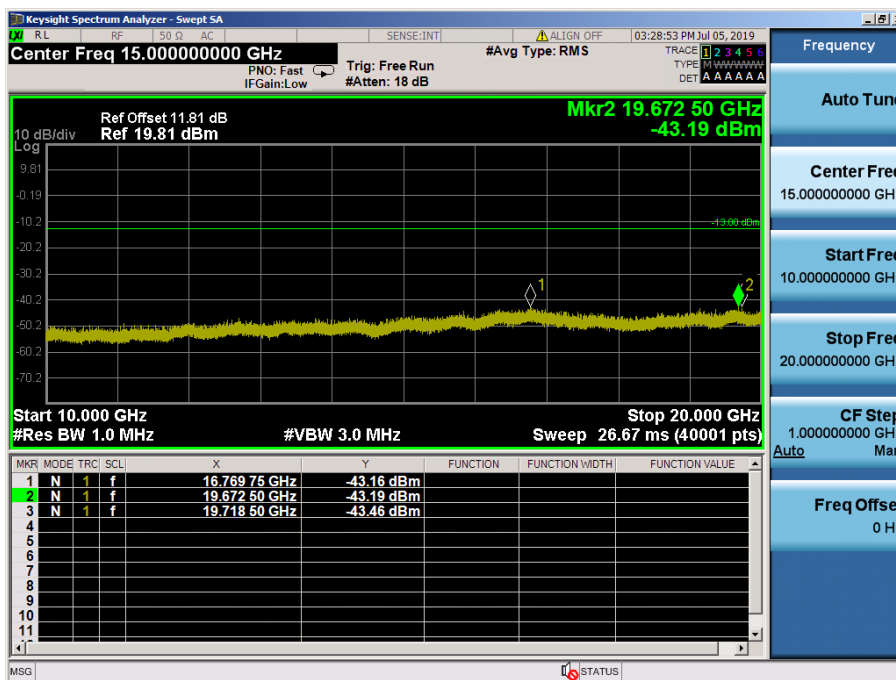

LTE Band 4 / 15MHz / 16QAM - RB Size/Offset (1/74) – High Channel

LTE Band 4 / 10MHz / QPSK - RB Size/Offset (1/0) – Low Channel

LTE Band 4 / 10MHz / QPSK - RB Size/Offset (1/0) – Low Channel

LTE Band 4 / 10MHz / 16QAM - RB Size/Offset (1/0) – Mid Channel

LTE Band 4 / 10MHz / 16QAM - RB Size/Offset (1/0) – Mid Channel

LTE Band 4 / 10MHz / 64QAM - RB Size/Offset (25/0) – High Channel

LTE Band 4 / 10MHz / 64QAM - RB Size/Offset (25/0) – High Channel

LTE Band 4 / 5MHz / 64QAM - RB Size/Offset (1/0) – Low Channel