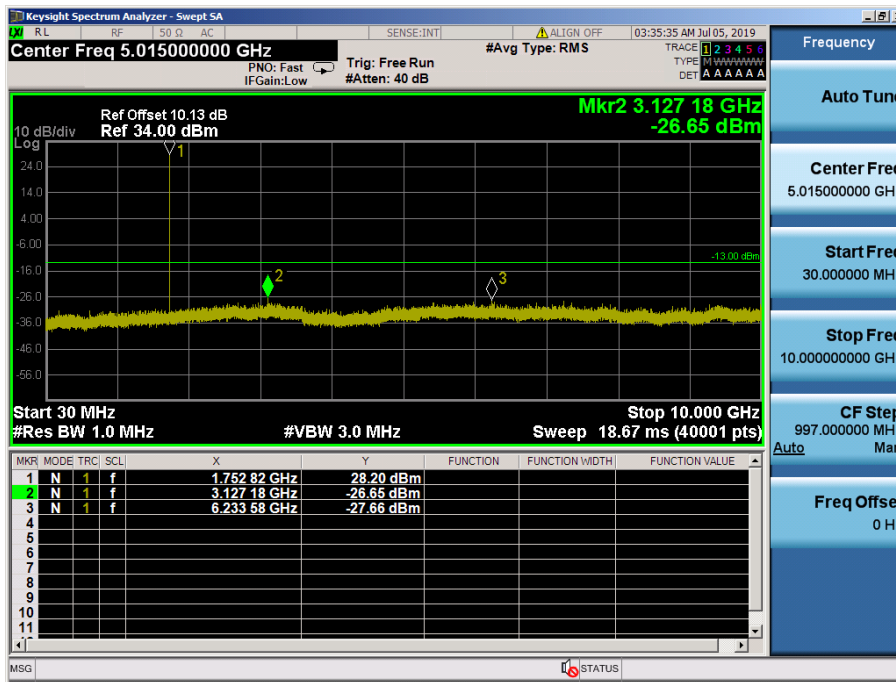

LTE Band 4 / 15MHz / 16QAM - RB Size/Offset (1/74) – High Channel

LTE Band 4 / 10MHz / QPSK - RB Size/Offset (1/0) – Low Channel

LTE Band 4 / 10MHz / QPSK - RB Size/Offset (1/0) – Low Channel

LTE Band 4 / 10MHz / 16QAM - RB Size/Offset (1/0) – Mid Channel

LTE Band 4 / 10MHz / 16QAM - RB Size/Offset (1/0) – Mid Channel

LTE Band 4 / 10MHz / 64QAM - RB Size/Offset (25/0) – High Channel

LTE Band 4 / 10MHz / 64QAM - RB Size/Offset (25/0) – High Channel

LTE Band 4 / 5MHz / 64QAM - RB Size/Offset (1/0) – Low Channel

LTE Band 4 / 5MHz / 64QAM - RB Size/Offset (1/0) – Low Channel

LTE Band 4 / 5MHz / 64QAM - RB Size/Offset (12/13) – Mid Channel

LTE Band 4 / 5MHz / 64QAM - RB Size/Offset (12/13) – Mid Channel

LTE Band 4 / 5MHz / QPSK - RB Size/Offset (1/12) – High Channel