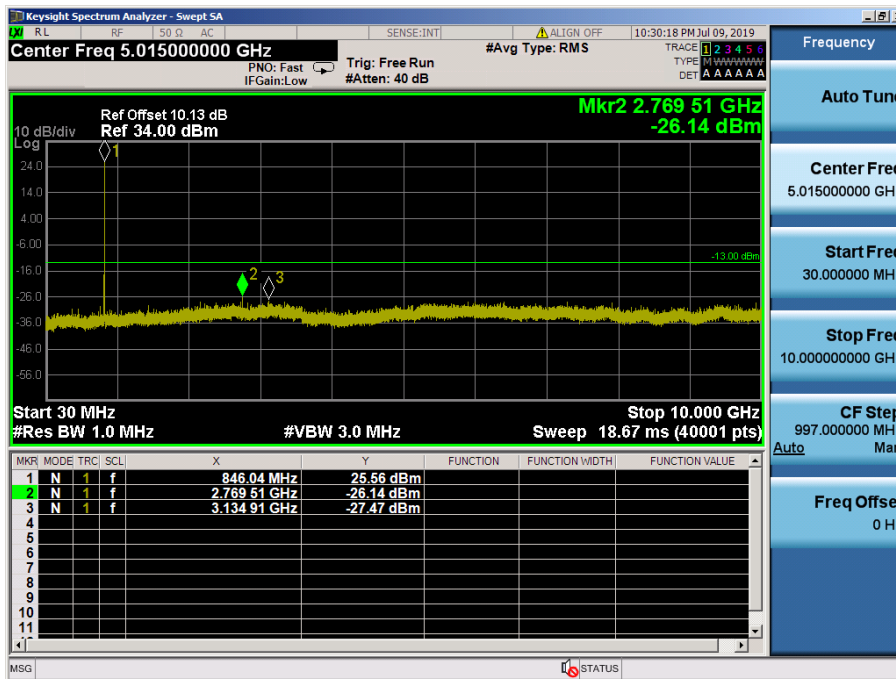

8.4.6 LTE Band 5, 26

LTE Band 5, 26 / 10MHz / 16QAM - RB Size/Offset (1/25) – Low Channel

LTE Band 5, 26 / 10MHz / 64QAM - RB Size/Offset (1/25) – Mid Channel

LTE Band 5, 26 / 10MHz / 64QAM - RB Size/Offset (50/0) – High Channel

LTE Band 5, 26 / 5MHz / 16QAM - RB Size/Offset (1/24) – Low Channel

LTE Band 5, 26 / 5MHz / 64QAM - RB Size/Offset (1/0) – Mid Channel

LTE Band 5, 26 / 5MHz / 64QAM - RB Size/Offset (12/6) – High Channel