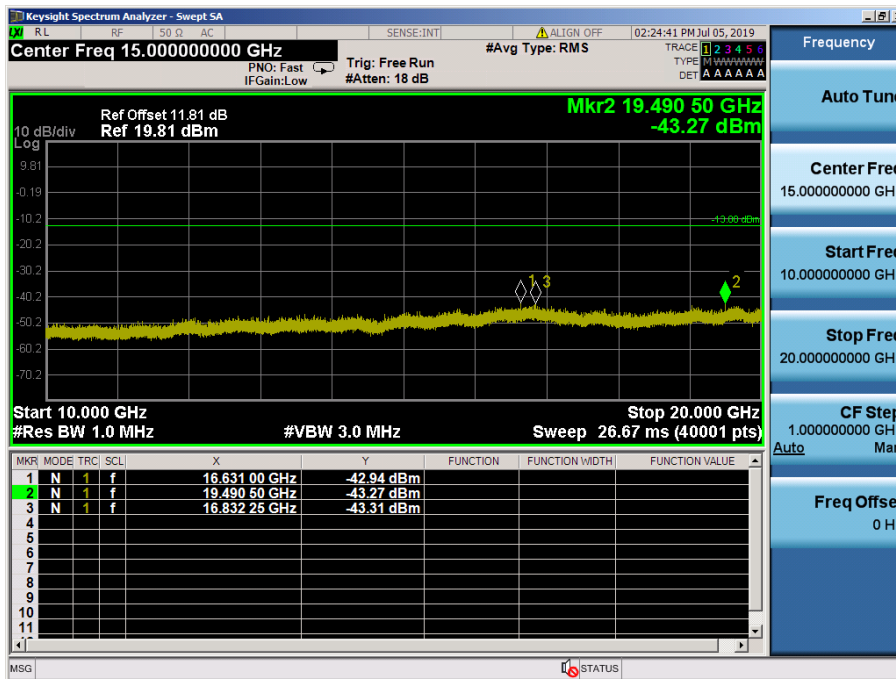

LTE Band 4 / 15MHz / 16QAM - RB Size/Offset (1/74) – High Channel

LTE Band 4 / 10MHz / QPSK - RB Size/Offset (1/0) – Low Channel

LTE Band 4 / 10MHz / QPSK - RB Size/Offset (1/0) – Low Channel

LTE Band 4 / 10MHz / 16QAM - RB Size/Offset (1/0) – Mid Channel

LTE Band 4 / 10MHz / 16QAM - RB Size/Offset (1/0) – Mid Channel

LTE Band 4 / 10MHz / 64QAM - RB Size/Offset (25/0) – High Channel

LTE Band 4 / 10MHz / 64QAM - RB Size/Offset (25/0) – High Channel

LTE Band 4 / 5MHz / 64QAM - RB Size/Offset (1/0) – Low Channel

LTE Band 4 / 5MHz / 64QAM - RB Size/Offset (1/0) – Low Channel

LTE Band 4 / 5MHz / 64QAM - RB Size/Offset (12/13) – Mid Channel

LTE Band 4 / 5MHz / 64QAM - RB Size/Offset (12/13) – Mid Channel

LTE Band 4 / 5MHz / QPSK - RB Size/Offset (1/12) – High Channel