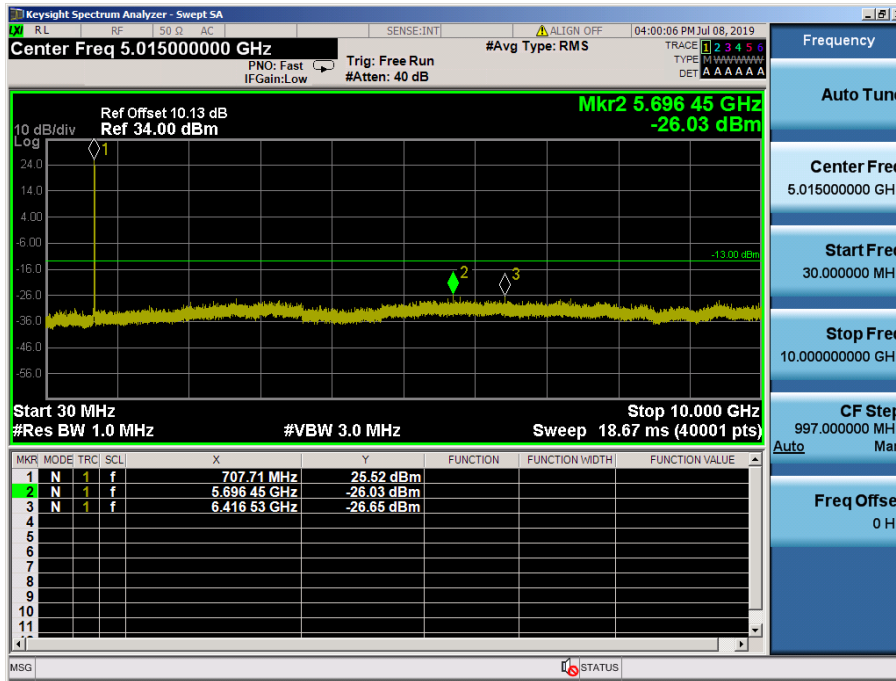

- Band Edge (Low CH)

LTE Band 7 / 10MHz / 16QAM - RB Size/Offset (50/0)

- Band Edge (MID CH)

LTE Band 7 / 10MHz / 16QAM - RB Size/Offset (50/0)

- Band Edge (High CH)

LTE Band 7 / 10MHz / 16QAM - RB Size/Offset (50/0)

- Band Edge (Low CH)

LTE Band 7 / 5MHz / QPSK - RB Size/Offset (25/0)

- Band Edge (MID CH)

LTE Band 7 / 5MHz / QPSK - RB Size/Offset (25/0)

- Band Edge (High CH)

LTE Band 7 / 5MHz / QPSK - RB Size/Offset (25/0)

8.4 SPURIOUS AND HARMONICS EMISSIONS(Conducted)

8.4.1 LTE Band 12, 17

LTE Band 12 / 10MHz / QPSK - RB Size/Offset (25/25) – Low Channel

LTE Band 12 / 10MHz / QPSK - RB Size/Offset (50/0) – High Channel

LTE Band 12 / 5MHz / QPSK - RB Size/Offset (12/13) – Low Channel