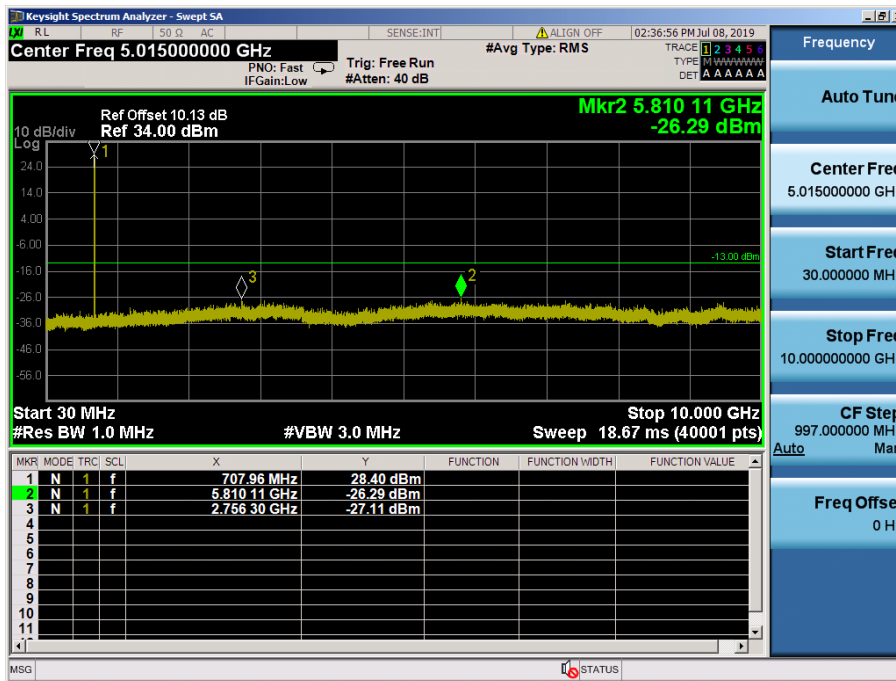

LTE Band 12 / 5MHz / QPSK - RB Size/Offset (12/13) – Mid Channel

LTE Band 12, 17 / 5MHz / QPSK - RB Size/Offset (12/13) – High Channel

8.4.2 LTE Band 12

LTE Band 12 / 3MHz / 16QAM - RB Size/Offset (1/14) – Low Channel

LTE Band 12 / 3MHz / QPSK - RB Size/Offset (1/7) – Mid Channel

LTE Band 12 / 3MHz / QPSK - RB Size/Offset (8/0) – High Channel

LTE Band 12 / 1.4MHz / QPSK - RB Size/Offset (3/2) – Low Channel

LTE Band 12 / 1.4MHz / 16QAM- RB Size/Offset (6/0) – Mid Channel