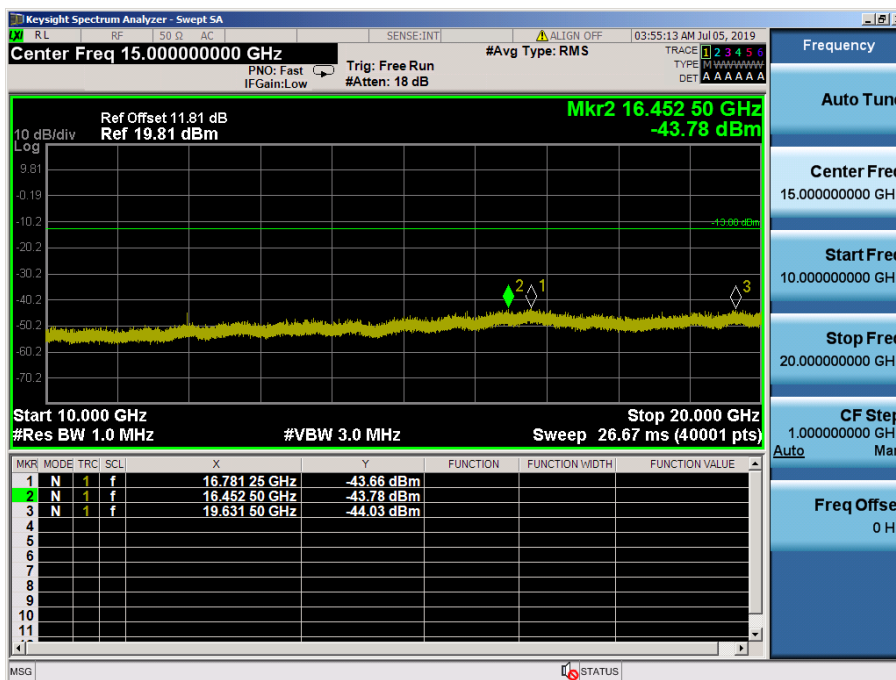

LTE Band 4 / 20MHz / 16QAM - RB Size/Offset (50/50)–Mid Channel

LTE Band 4 / 20MHz / 64QAM - RB Size/Offset (100/0) – High Channel

LTE Band 4 / 20MHz / 64QAM - RB Size/Offset (100/0) – High Channel

LTE Band 4 / 15MHz / 64QAM - RB Size/Offset (36/39)–Low Channel

LTE Band 4 / 15MHz / 64QAM - RB Size/Offset (36/39)–Low Channel

LTE Band 4 / 15MHz / 16QAM - RB Size/Offset (1/0) – Mid Channel

LTE Band 4 / 15MHz / 16QAM - RB Size/Offset (1/0) – Mid Channel

LTE Band 4 / 15MHz / 16QAM - RB Size/Offset (1/74) – High Channel

LTE Band 4 / 15MHz / 16QAM - RB Size/Offset (1/74) – High Channel

LTE Band 4 / 10MHz / QPSK - RB Size/Offset (1/0) – Low Channel

LTE Band 4 / 10MHz / QPSK - RB Size/Offset (1/0) – Low Channel

LTE Band 4 / 10MHz / 16QAM - RB Size/Offset (1/0) – Mid Channel