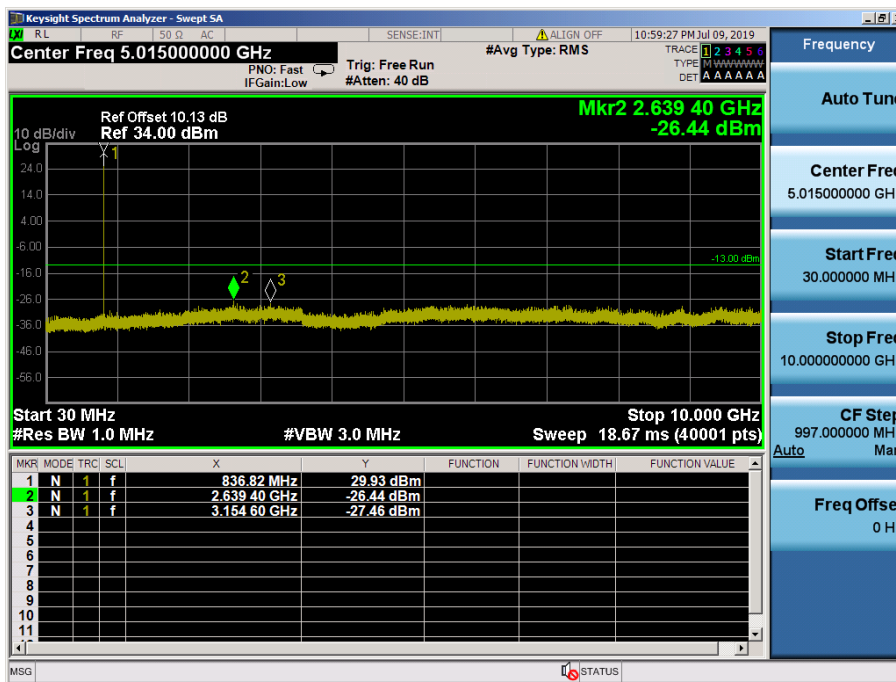

LTE Band 14 / 5MHz / 16QAM - RB Size/Offset (12/13) – High Channel

8.4.5 LTE Band 26

LTE Band 26 / 15MHz / 64QAM - RB Size/Offset (75/0) – Low Channel

LTE Band 26 / 15MHz / 16QAM - RB Size/Offset (36/18) – High Channel

8.4.6 LTE Band 5, 26

LTE Band 5, 26 / 10MHz / 16QAM - RB Size/Offset (1/25) – Low Channel

LTE Band 5, 26 / 10MHz / 64QAM - RB Size/Offset (1/25) – Mid Channel

LTE Band 5, 26 / 10MHz / 64QAM - RB Size/Offset (50/0) – High Channel