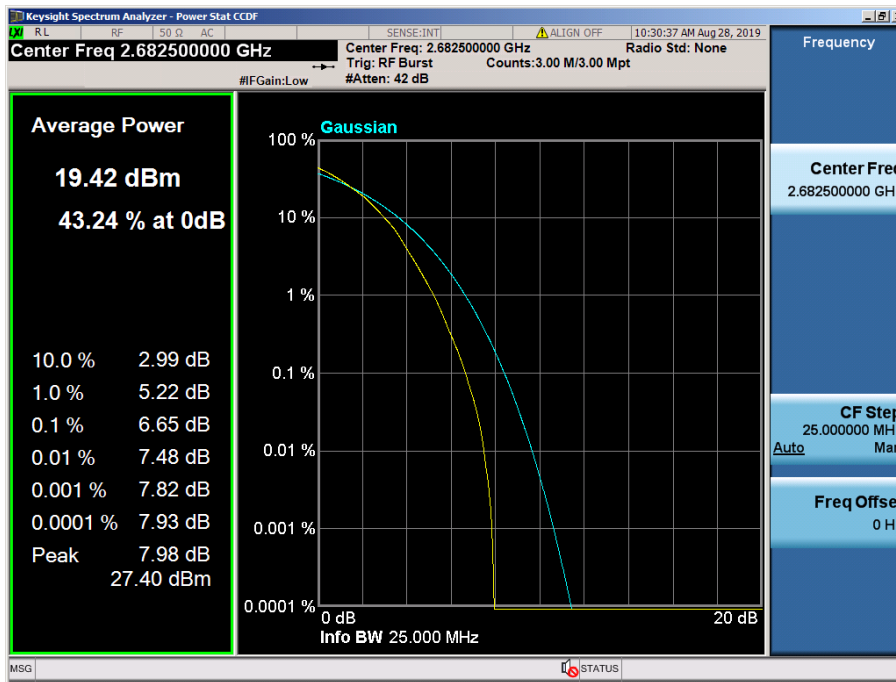

LTE Band 41 / 15 MHz / 64QAM - RB Size 75