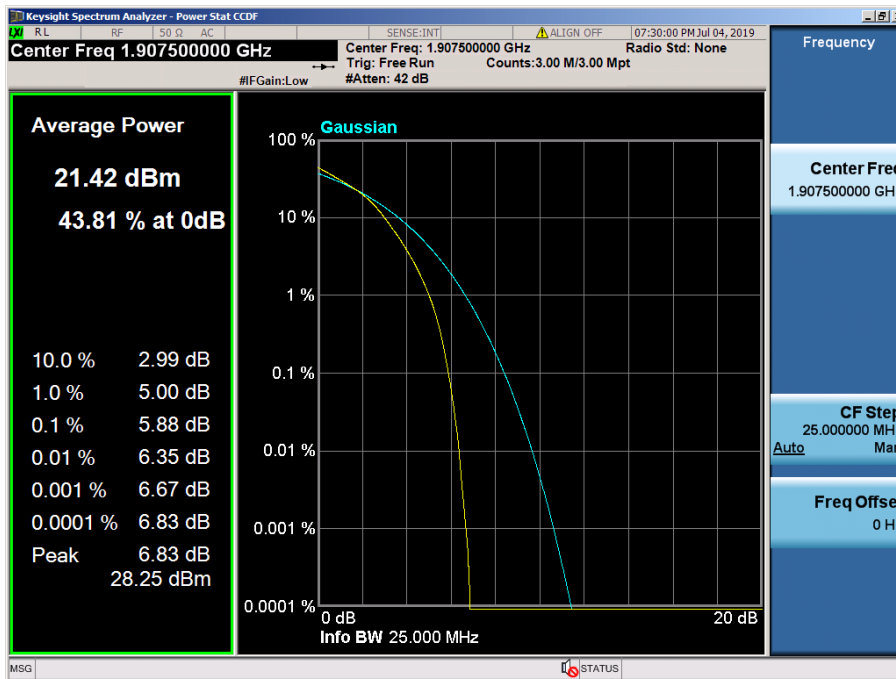

8.2.8 LTE Band 2, 25

LTE Band 25 / 20 MHz / 64QAM - RB Size 100

LTE Band 25 / 15 MHz / QPSK - RB Size 75

LTE Band 25 / 15 MHz / 16QAM - RB Size 75

LTE Band 25 / 15 MHz / 64QAM - RB Size 75

LTE Band 25 / 10 MHz / QPSK - RB Size 50