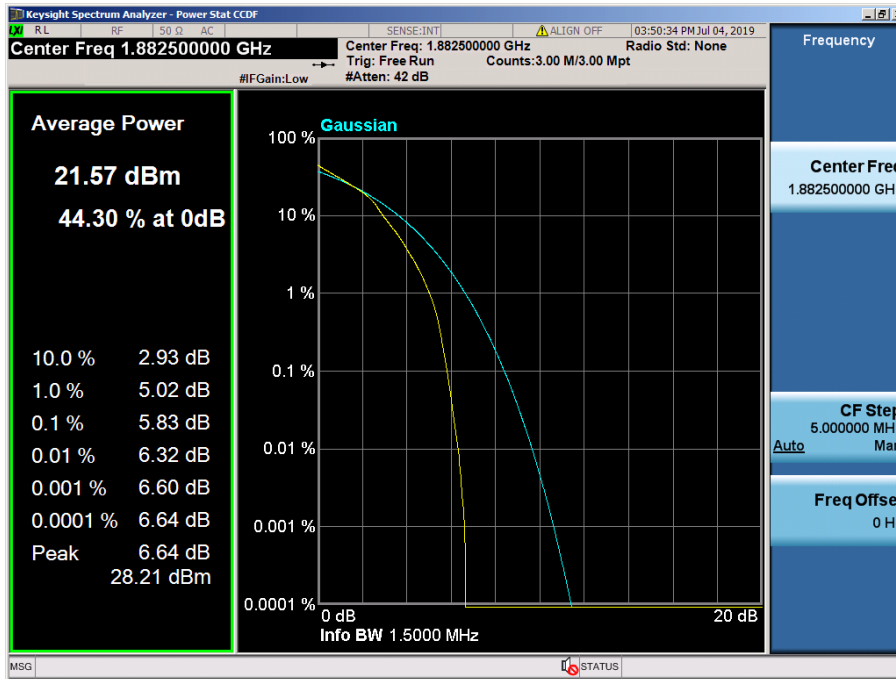

LTE Band 25 / 3 MHz / QPSK - RB Size 15

LTE Band 25 / 3 MHz / 16QAM - RB Size 15

LTE Band 25 / 3 MHz / 64QAM - RB Size 15

LTE Band 25 / 1.4 MHz / QPSK - RB Size 6

LTE Band 25 / 1.4 MHz / 16QAM - RB Size 6