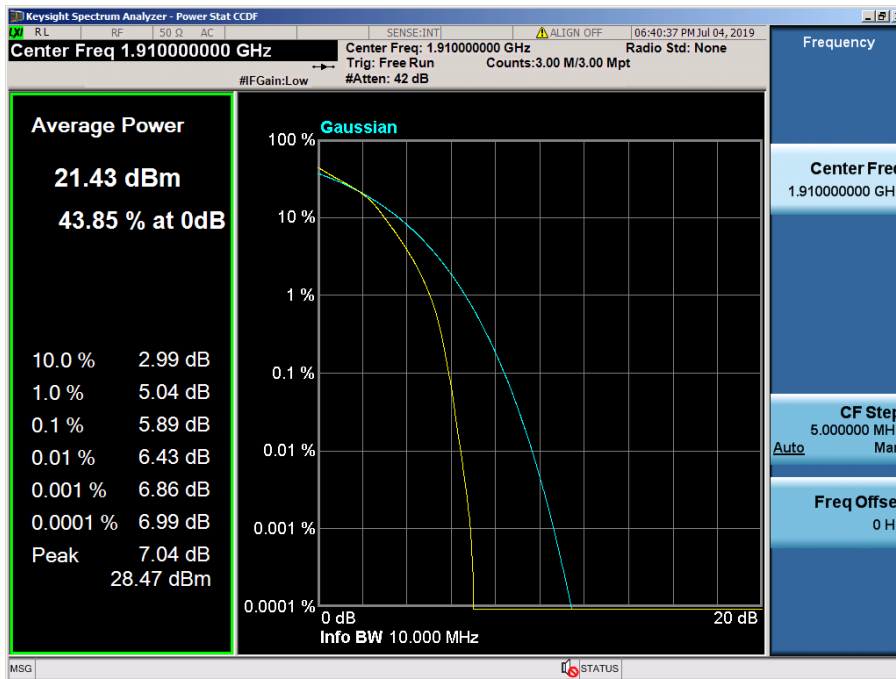

8.2.8 LTE Band 2, 25

LTE Band 25 / 20 MHz / 64QAM - RB Size 100

LTE Band 25 / 15 MHz / QPSK - RB Size 75

LTE Band 25 / 15 MHz / 16QAM - RB Size 75

LTE Band 25 / 15 MHz / 64QAM - RB Size 75

LTE Band 25 / 10 MHz / QPSK - RB Size 50