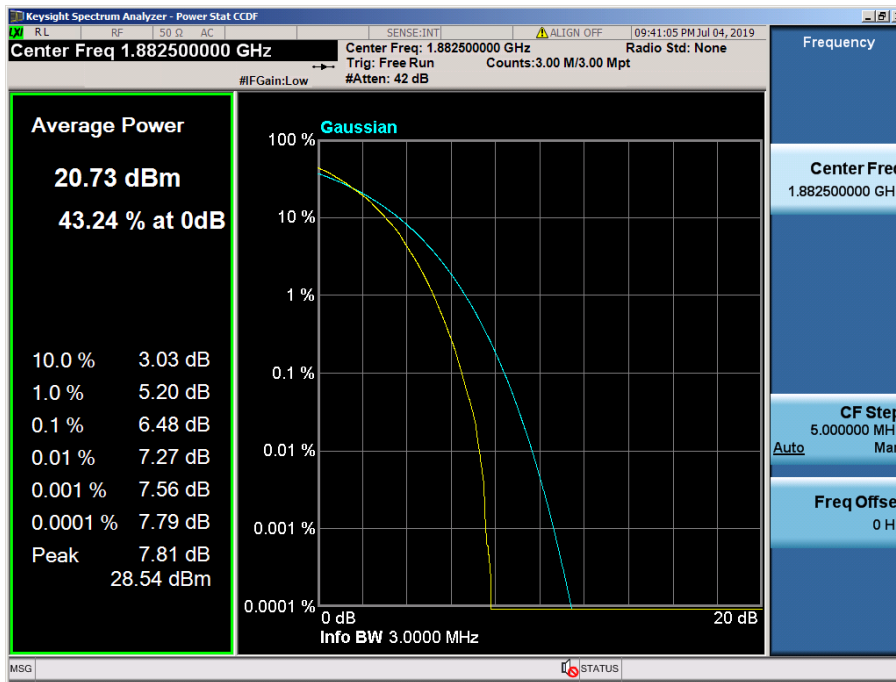

LTE Band 25 / 3 MHz / 64QAM - RB Size 15