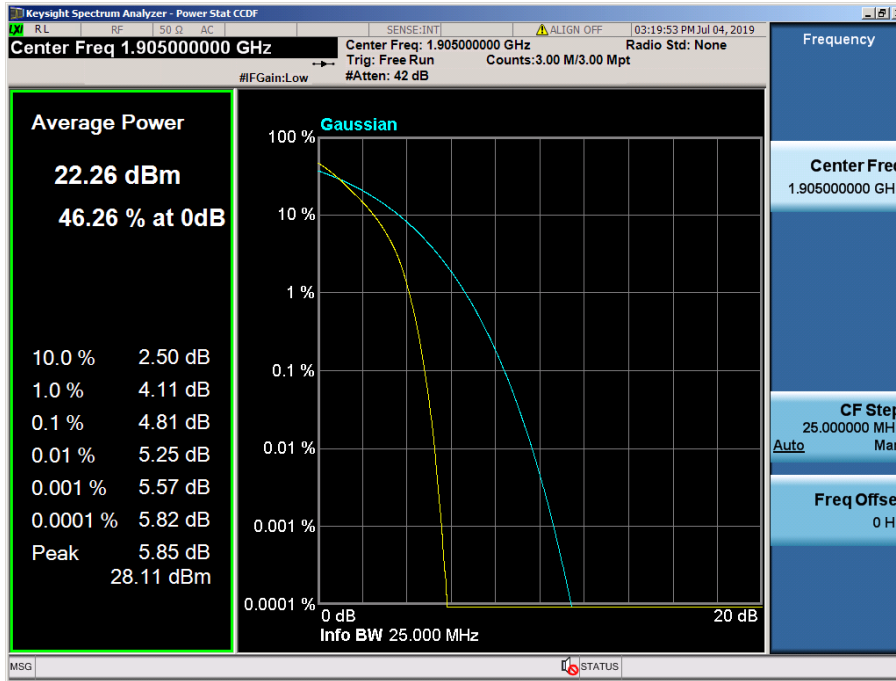

LTE Band 4 / 10 MHz / 64QAM - RB Size 50

LTE Band 4 / 5 MHz / 64QAM - RB Size 25

LTE Band 4 / 3 MHz / QPSK - RB Size 15

LTE Band 4 / 3 MHz / 16QAM - RB Size 15

LTE Band 4 / 3 MHz / 64QAM - RB Size 15

LTE Band 4 / 1.4 MHz / 64QAM - RB Size 6

8.2.8 LTE Band 2, 25

LTE Band 25 / 20 MHz / 64QAM - RB Size 100

LTE Band 25 / 15 MHz / QPSK - RB Size 75

LTE Band 25 / 15 MHz / 16QAM - RB Size 75

LTE Band 25 / 15 MHz / 64QAM - RB Size 75

LTE Band 25 / 10 MHz / QPSK - RB Size 50