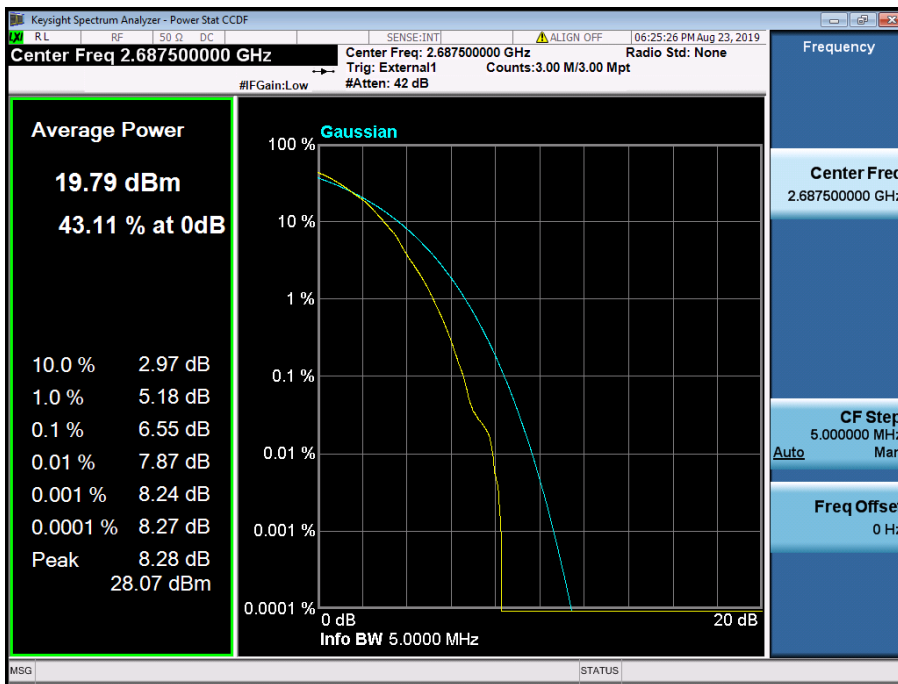

LTE Band 41 / 5 MHz / 64QAM - RB Size 25