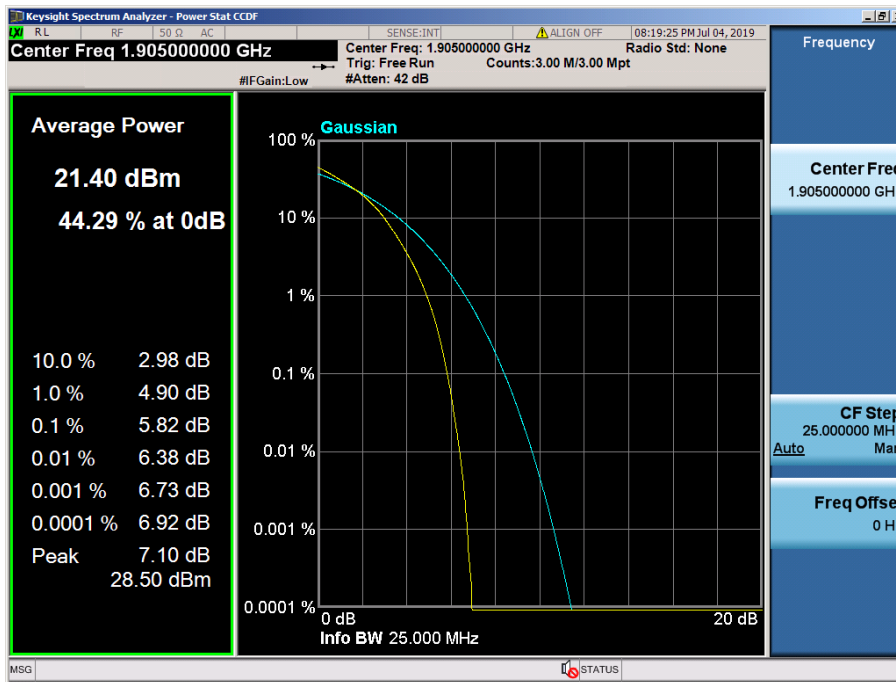

LTE Band 4 / 10 MHz / 64QAM - RB Size 50

LTE Band 4 / 5 MHz / 64QAM - RB Size 25

LTE Band 4 / 3 MHz / QPSK - RB Size 15

LTE Band 4 / 3 MHz / 16QAM - RB Size 15

LTE Band 4 / 3 MHz / 64QAM - RB Size 15

LTE Band 4 / 1.4 MHz / 64QAM - RB Size 6

8.2.8 LTE Band 2, 25

LTE Band 25 / 20 MHz / 64QAM - RB Size 100

LTE Band 25 / 15 MHz / QPSK - RB Size 75

LTE Band 25 / 15 MHz / 16QAM - RB Size 75

LTE Band 25 / 15 MHz / 64QAM - RB Size 75

LTE Band 25 / 10 MHz / QPSK - RB Size 50