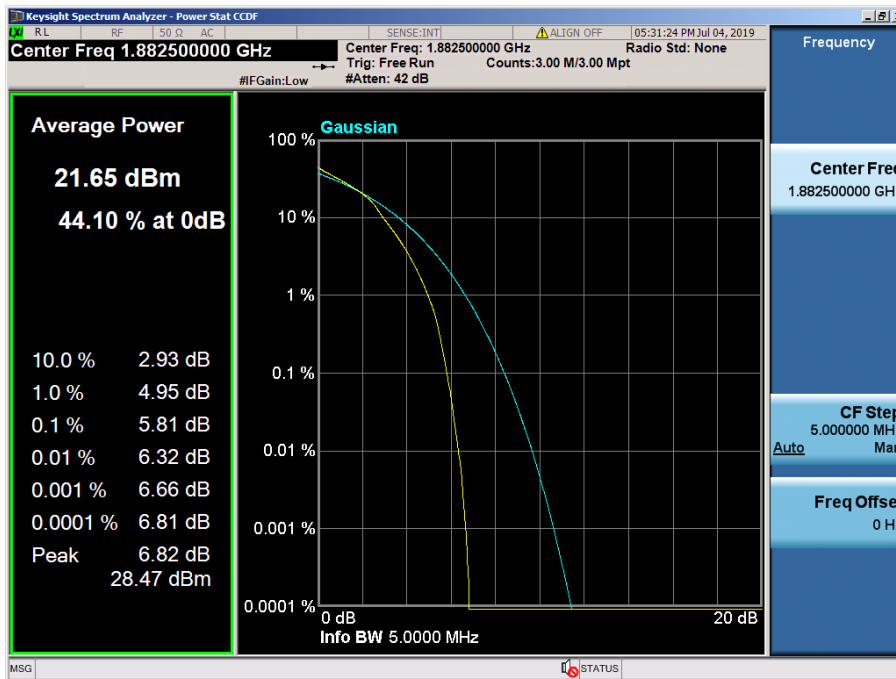

LTE Band 25 / 5 MHz / 16QAM - RB Size 25