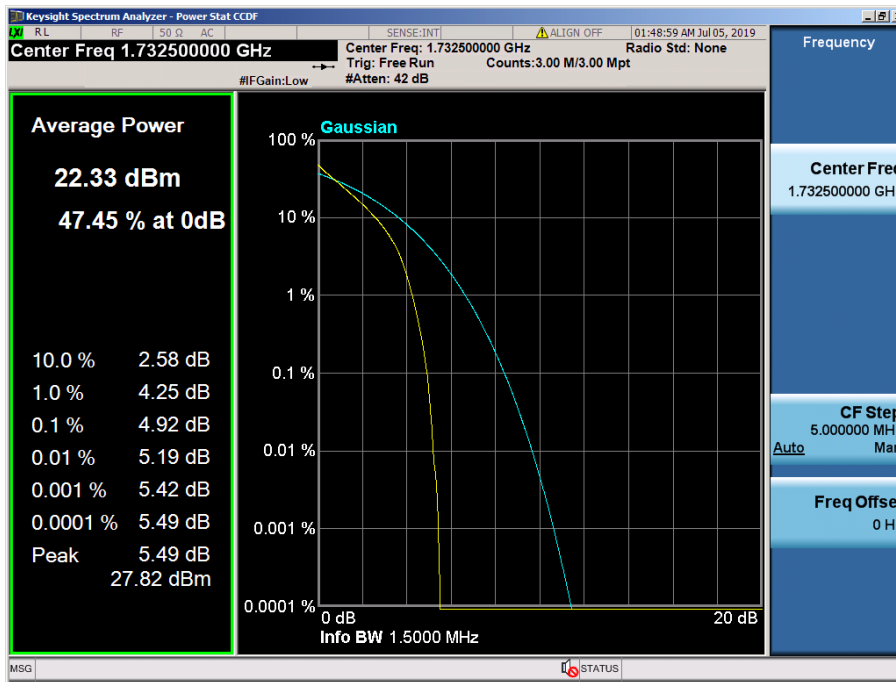

LTE Band 4 / 10 MHz / 64QAM - RB Size 50

LTE Band 4 / 5 MHz / 64QAM - RB Size 25

LTE Band 4 / 3 MHz / QPSK - RB Size 15

LTE Band 4 / 3 MHz / 16QAM - RB Size 15

LTE Band 4 / 3 MHz / 64QAM - RB Size 15

LTE Band 4 / 1.4 MHz / 64QAM - RB Size 6

8.2.8 LTE Band 2, 25

LTE Band 25 / 20 MHz / 64QAM - RB Size 100

LTE Band 25 / 15 MHz / QPSK - RB Size 75

LTE Band 25 / 15 MHz / 16QAM - RB Size 75

LTE Band 25 / 15 MHz / 64QAM - RB Size 75

LTE Band 25 / 10 MHz / QPSK - RB Size 50