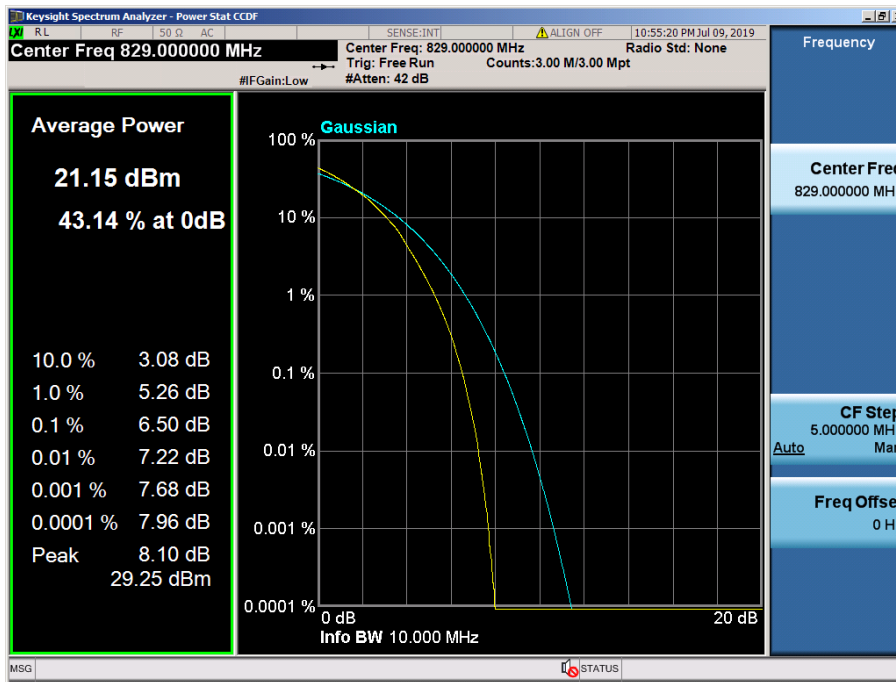

8.2.5 LTE Band 26

LTE Band 26 / 15 MHz / QPSK - RB Size 75

LTE Band 26 / 15 MHz / 16QAM - RB Size 75

LTE Band 26 / 15 MHz / 64QAM - RB Size 75

8.2.6 LTE Band 5, 26

LTE Band 26 / 10 MHz / QPSK - RB Size 50

LTE Band 26 / 10 MHz / 16QAM - RB Size 50

LTE Band 26 / 10 MHz / 64QAM - RB Size 50

LTE Band 26 / 5 MHz / 64QAM - RB Size 25

LTE Band 26 / 3 MHz / QPSK - RB Size 15

LTE Band 26 / 3 MHz / 16QAM - RB Size 15

LTE Band 26 / 3 MHz / 64QAM - RB Size 15