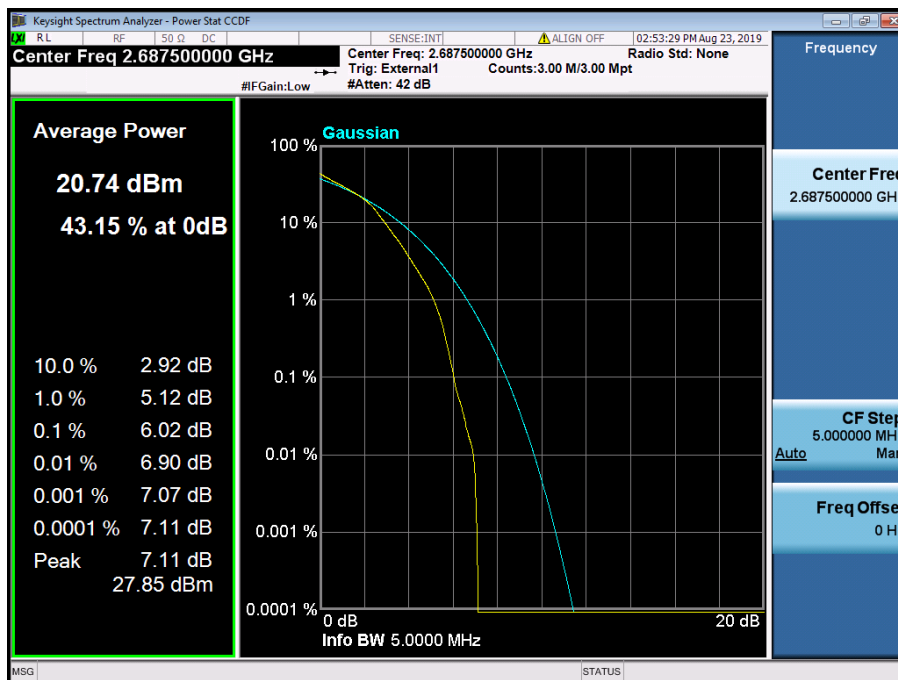

LTE Band 41 / 5 MHz / 16QAM - RB Size 25