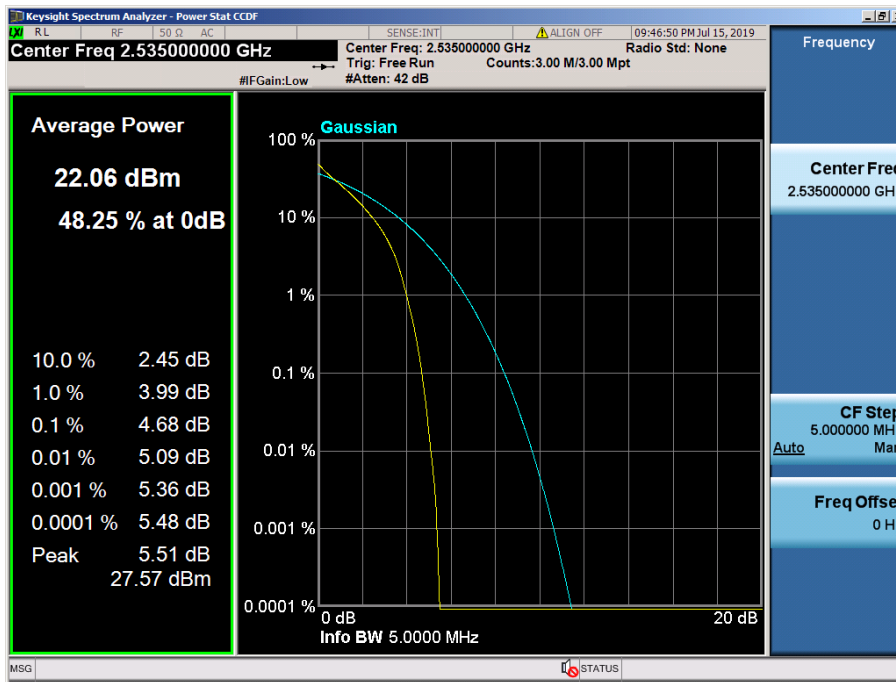

LTE Band 7 / 20 MHz / 64QAM - RB Size 100

LTE Band 7 / 15 MHz / QPSK - RB Size 75

LTE Band 7 / 15 MHz / 16QAM - RB Size 75

LTE Band 7 / 15 MHz / 64QAM - RB Size 75

LTE Band 7 / 10 MHz / QPSK - RB Size 50

LTE Band 7 / 10 MHz / 16QAM - RB Size 50

LTE Band 7 / 10 MHz / 64QAM - RB Size 50

LTE Band 7 / 5 MHz / 64QAM - RB Size 25