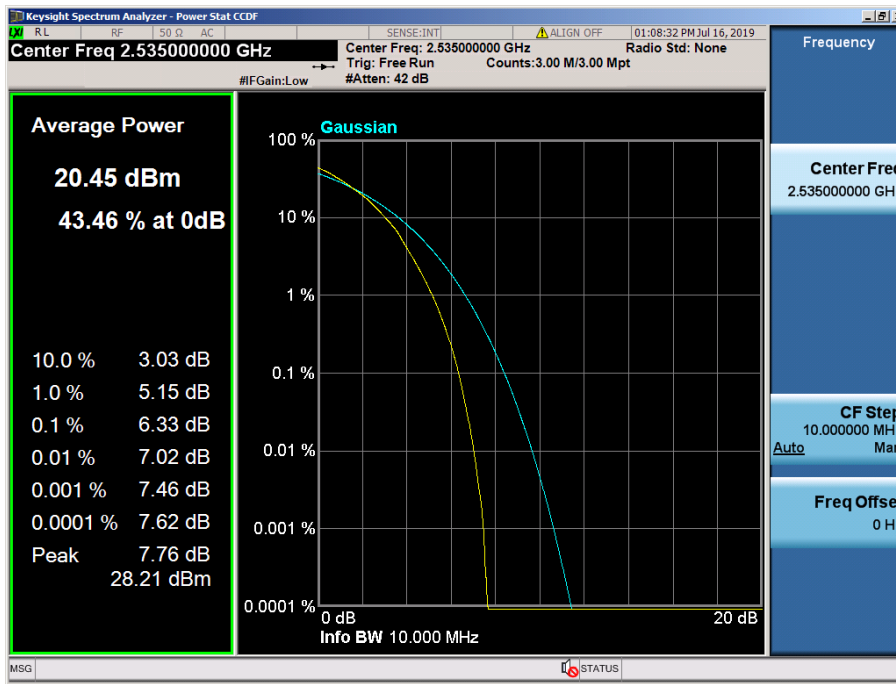

LTE Band 7 / 20 MHz / 64QAM - RB Size 100

LTE Band 7 / 15 MHz / QPSK - RB Size 75

LTE Band 7 / 15 MHz / 16QAM - RB Size 75

LTE Band 7 / 15 MHz / 64QAM - RB Size 75

LTE Band 7 / 10 MHz / QPSK - RB Size 50

LTE Band 7 / 10 MHz / 16QAM - RB Size 50

LTE Band 7 / 10 MHz / 64QAM - RB Size 50

LTE Band 7 / 5 MHz / 64QAM - RB Size 25