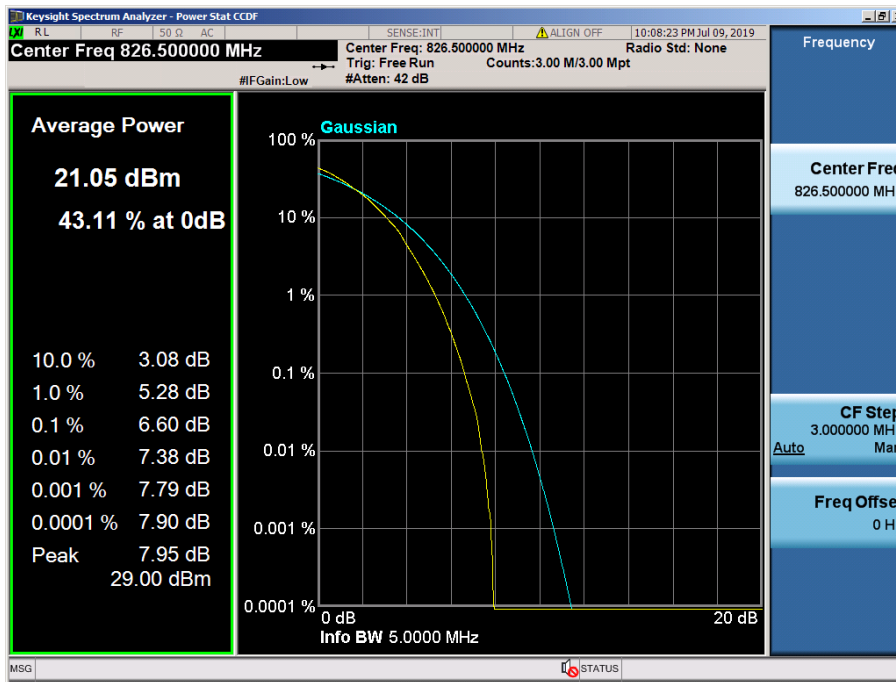

8.2.5 LTE Band 26

LTE Band 26 / 15 MHz / QPSK - RB Size 75

LTE Band 26 / 15 MHz / 16QAM - RB Size 75

LTE Band 26 / 15 MHz / 64QAM - RB Size 75

8.2.6 LTE Band 5, 26

LTE Band 26 / 10 MHz / QPSK - RB Size 50

LTE Band 26 / 10 MHz / 16QAM - RB Size 50

LTE Band 26 / 10 MHz / 64QAM - RB Size 50

LTE Band 26 / 5 MHz / 64QAM - RB Size 25

LTE Band 26 / 3 MHz / QPSK - RB Size 15

LTE Band 26 / 3 MHz / 16QAM - RB Size 15

LTE Band 26 / 3 MHz / 64QAM - RB Size 15