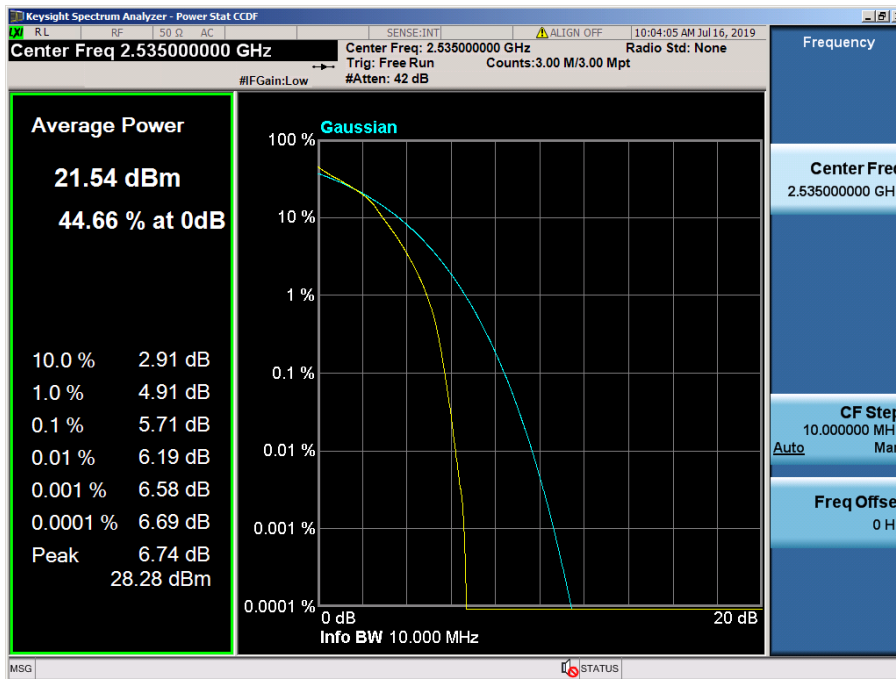

LTE Band 7 / 20 MHz / 64QAM - RB Size 100

LTE Band 7 / 15 MHz / QPSK - RB Size 75

LTE Band 7 / 15 MHz / 16QAM - RB Size 75

LTE Band 7 / 15 MHz / 64QAM - RB Size 75

LTE Band 7 / 10 MHz / QPSK - RB Size 50

LTE Band 7 / 10 MHz / 16QAM - RB Size 50

LTE Band 7 / 10 MHz / 64QAM - RB Size 50

LTE Band 7 / 5 MHz / 64QAM - RB Size 25