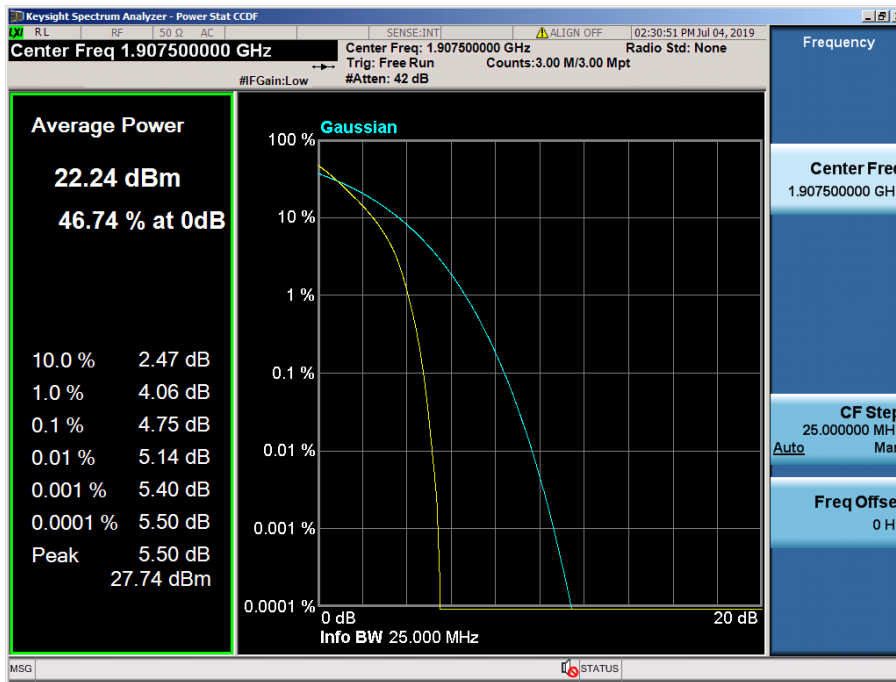

LTE Band 4 / 10 MHz / 64QAM - RB Size 50

LTE Band 4 / 5 MHz / 64QAM - RB Size 25

LTE Band 4 / 3 MHz / QPSK - RB Size 15

LTE Band 4 / 3 MHz / 16QAM - RB Size 15

LTE Band 4 / 3 MHz / 64QAM - RB Size 15

LTE Band 4 / 1.4 MHz / 64QAM - RB Size 6

8.2.8 LTE Band 2, 25

LTE Band 25 / 20 MHz / 64QAM - RB Size 100

LTE Band 25 / 15 MHz / QPSK - RB Size 75

LTE Band 25 / 15 MHz / 16QAM - RB Size 75

LTE Band 25 / 15 MHz / 64QAM - RB Size 75

LTE Band 25 / 10 MHz / QPSK - RB Size 50