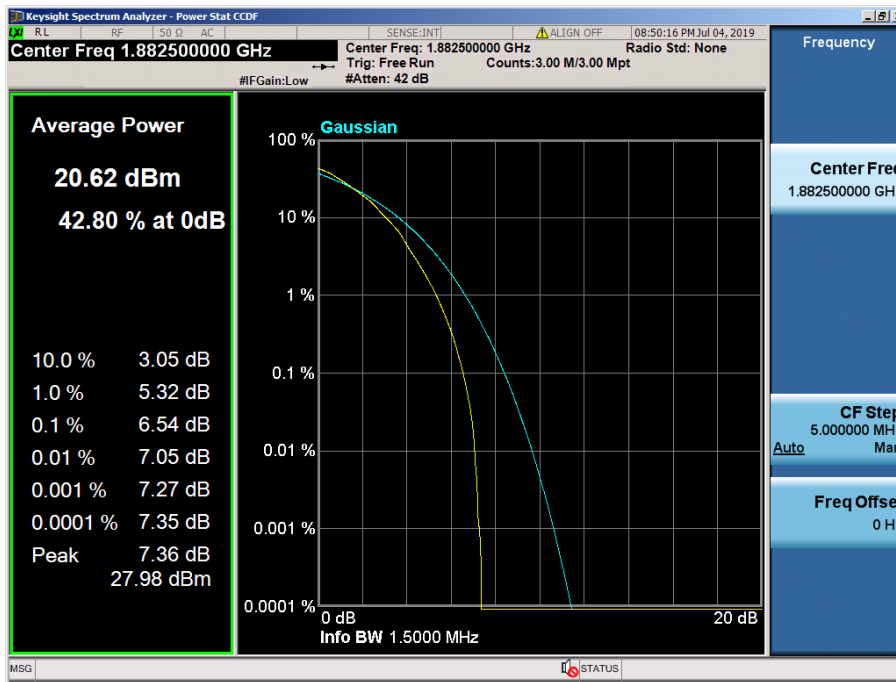

LTE Band 25 / 3 MHz / QPSK - RB Size 15

LTE Band 25 / 3 MHz / 16QAM - RB Size 15

LTE Band 25 / 3 MHz / 64QAM - RB Size 15

LTE Band 25 / 1.4 MHz / QPSK - RB Size 6

LTE Band 25 / 1.4 MHz / 16QAM - RB Size 6