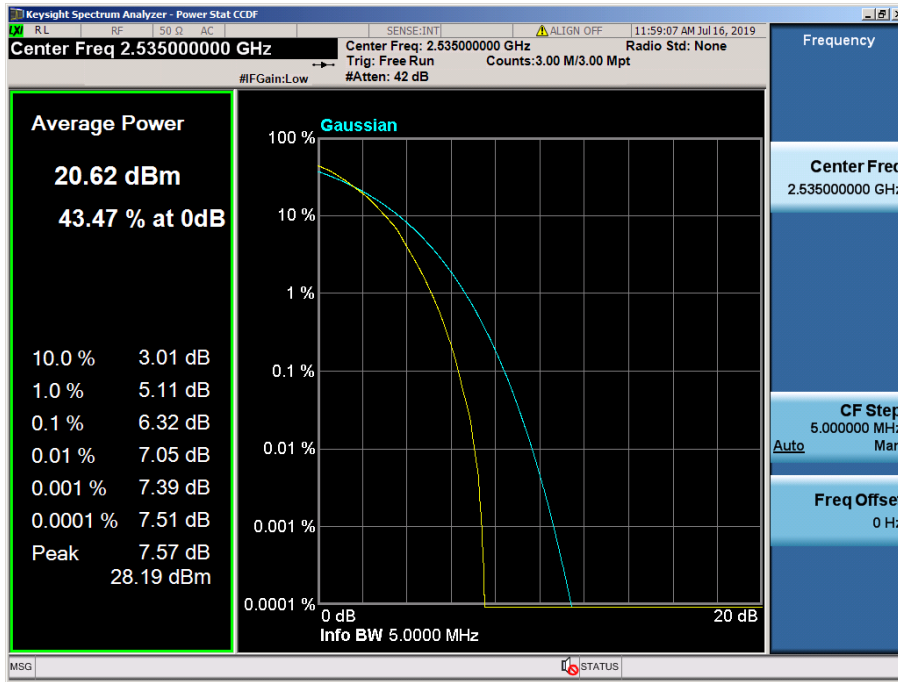

LTE Band 7 / 20 MHz / 64QAM - RB Size 100

LTE Band 7 / 15 MHz / QPSK - RB Size 75

LTE Band 7 / 15 MHz / 16QAM - RB Size 75

LTE Band 7 / 15 MHz / 64QAM - RB Size 75

LTE Band 7 / 10 MHz / QPSK - RB Size 50

LTE Band 7 / 10 MHz / 16QAM - RB Size 50

LTE Band 7 / 10 MHz / 64QAM - RB Size 50

LTE Band 7 / 5 MHz / 64QAM - RB Size 25