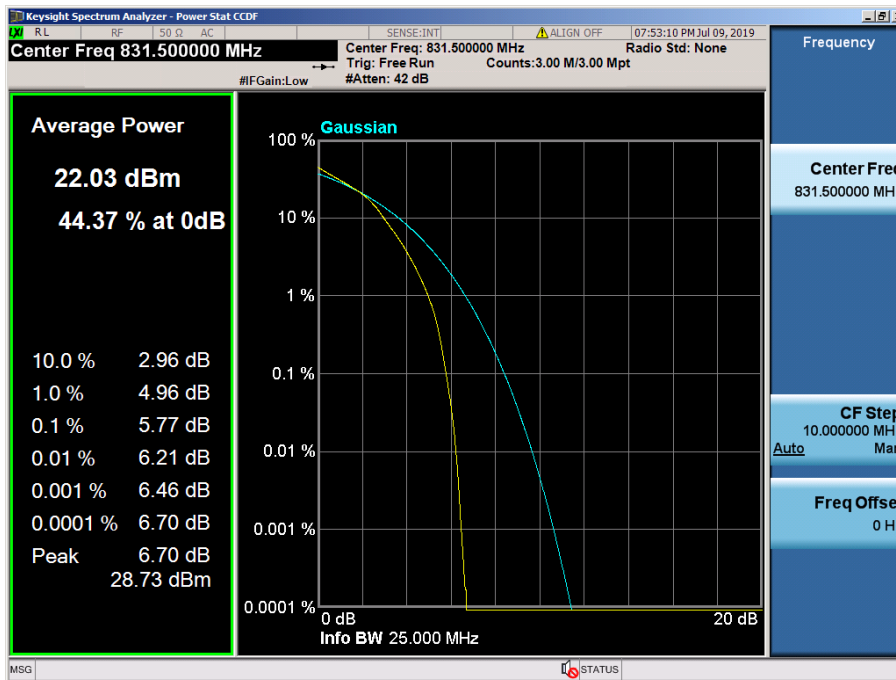

8.2.5 LTE Band 26

LTE Band 26 / 15 MHz / QPSK - RB Size 75

LTE Band 26 / 15 MHz / 16QAM - RB Size 75

LTE Band 26 / 15 MHz / 64QAM - RB Size 75

8.2.6 LTE Band 5, 26

LTE Band 26 / 10 MHz / QPSK - RB Size 50

LTE Band 26 / 10 MHz / 16QAM - RB Size 50

LTE Band 26 / 10 MHz / 64QAM - RB Size 50

LTE Band 26 / 5 MHz / 64QAM - RB Size 25

LTE Band 26 / 3 MHz / QPSK - RB Size 15

LTE Band 26 / 3 MHz / 16QAM - RB Size 15

LTE Band 26 / 3 MHz / 64QAM - RB Size 15