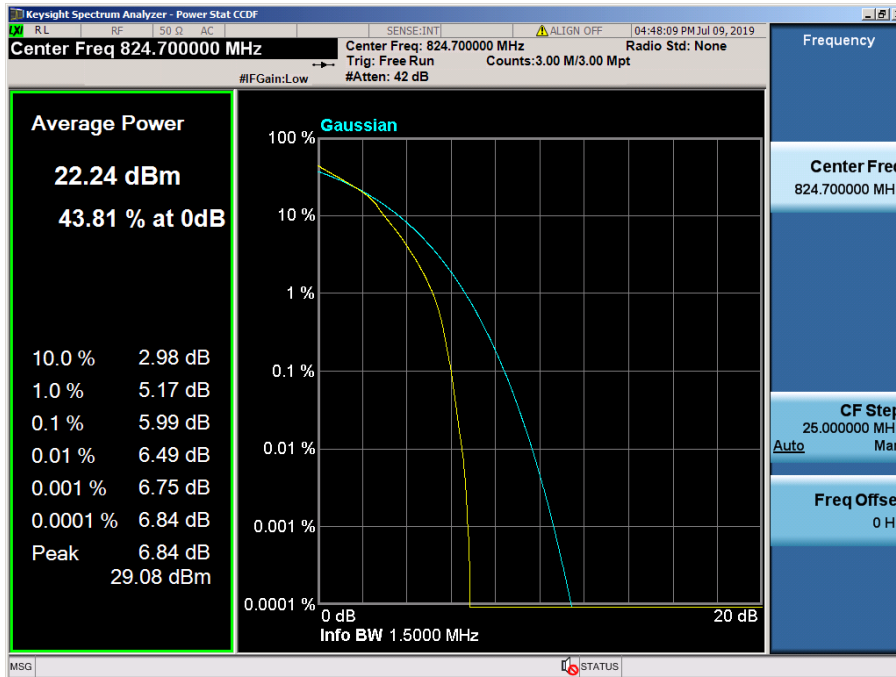

8.2.5 LTE Band 26

LTE Band 26 / 15 MHz / QPSK - RB Size 75

LTE Band 26 / 15 MHz / 16QAM - RB Size 75

LTE Band 26 / 15 MHz / 64QAM - RB Size 75

8.2.6 LTE Band 5, 26

LTE Band 26 / 10 MHz / QPSK - RB Size 50

LTE Band 26 / 10 MHz / 16QAM - RB Size 50

LTE Band 26 / 10 MHz / 64QAM - RB Size 50

LTE Band 26 / 5 MHz / 64QAM - RB Size 25

LTE Band 26 / 3 MHz / QPSK - RB Size 15

LTE Band 26 / 3 MHz / 16QAM - RB Size 15

LTE Band 26 / 3 MHz / 64QAM - RB Size 15

LTE Band 26 / 1.4 MHz / QPSK - RB Size 6

LTE Band 26 / 1.4 MHz / 16QAM - RB Size 6

LTE Band 26 / 1.4 MHz / 64QAM - RB Size 6

8.2.7 LTE Band 4

LTE Band 4 / 20 MHz / QPSK - RB Size 100

LTE Band 4 / 20 MHz / 16QAM - RB Size 100