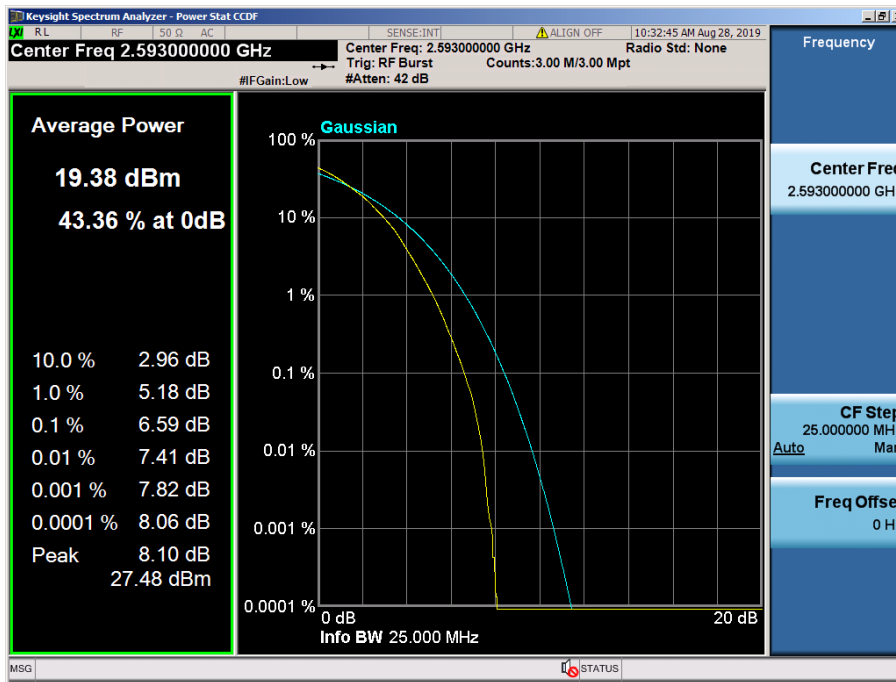

LTE Band 25 / 1.4 MHz / 64QAM - RB Size 6

8.2.9 LTE Band 41

LTE Band 41 / 20 MHz / QPSK - RB Size 100

LTE Band 41 / 20 MHz / 16QAM - RB Size 100

LTE Band 41 / 20 MHz / 64QAM - RB Size 100

LTE Band 41 / 15 MHz / QPSK - RB Size 75