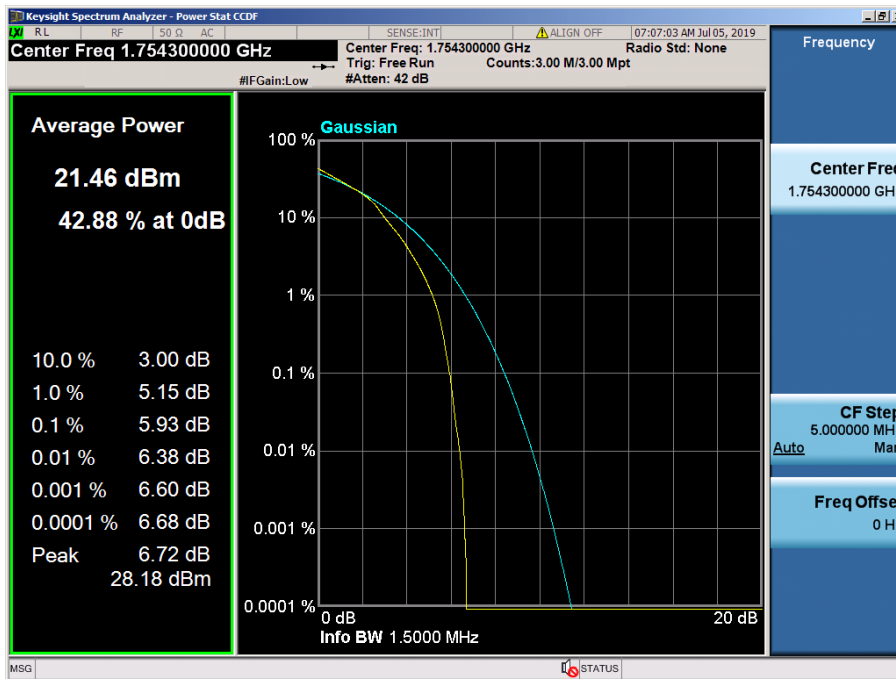

LTE Band 4 / 10 MHz / 64QAM - RB Size 50

LTE Band 4 / 5 MHz / 64QAM - RB Size 25

LTE Band 4 / 3 MHz / QPSK - RB Size 15

LTE Band 4 / 3 MHz / 16QAM - RB Size 15

LTE Band 4 / 3 MHz / 64QAM - RB Size 15

LTE Band 4 / 1.4 MHz / 64QAM - RB Size 6

8.2.8 LTE Band 2, 25

LTE Band 25 / 20 MHz / 64QAM - RB Size 100

LTE Band 25 / 15 MHz / QPSK - RB Size 75

LTE Band 25 / 15 MHz / 16QAM - RB Size 75

LTE Band 25 / 15 MHz / 64QAM - RB Size 75

LTE Band 25 / 10 MHz / QPSK - RB Size 50