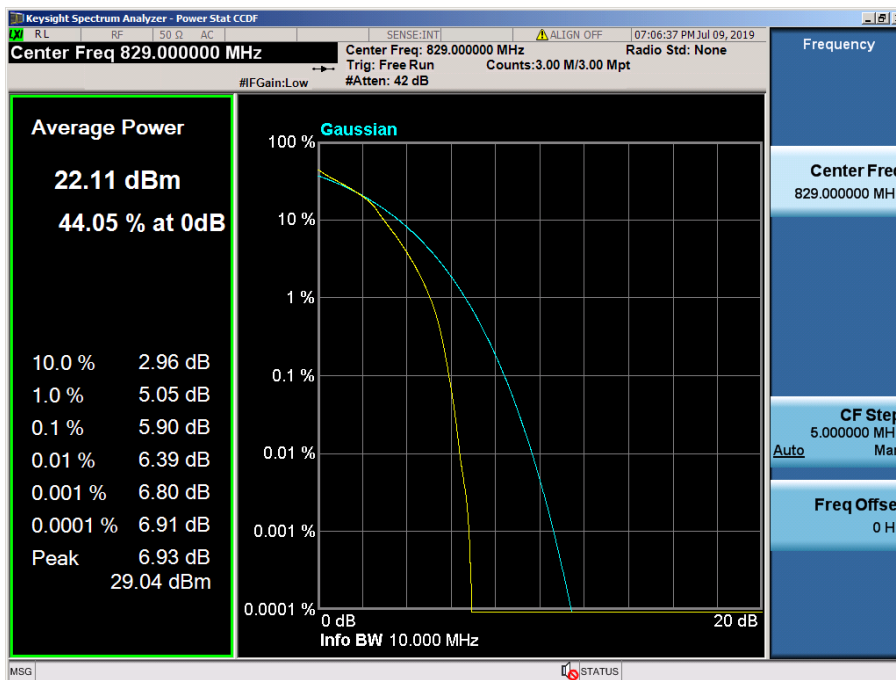

8.2.5 LTE Band 26

LTE Band 26 / 15 MHz / QPSK - RB Size 75

LTE Band 26 / 15 MHz / 16QAM - RB Size 75

LTE Band 26 / 15 MHz / 64QAM - RB Size 75

8.2.6 LTE Band 5, 26

LTE Band 26 / 10 MHz / QPSK - RB Size 50

LTE Band 26 / 10 MHz / 16QAM - RB Size 50

LTE Band 26 / 10 MHz / 64QAM - RB Size 50

LTE Band 26 / 5 MHz / 64QAM - RB Size 25

LTE Band 26 / 3 MHz / QPSK - RB Size 15

LTE Band 26 / 3 MHz / 16QAM - RB Size 15

LTE Band 26 / 3 MHz / 64QAM - RB Size 15