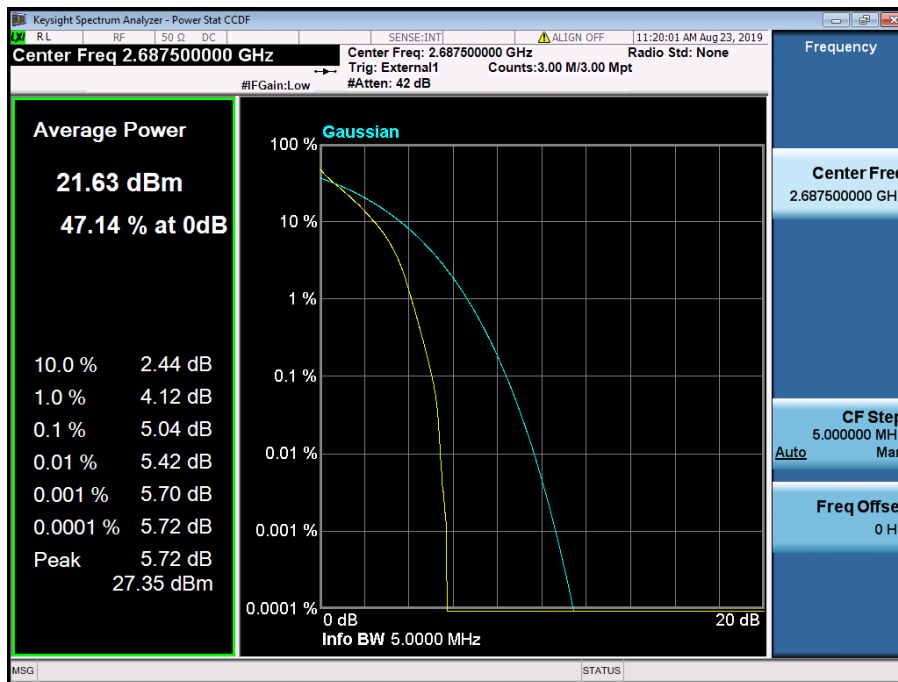

LTE Band 41 / 15 MHz / 16QAM - RB Size 75

LTE Band 41 / 15 MHz / 64QAM - RB Size 75

LTE Band 41 / 10 MHz / QPSK - RB Size 50

LTE Band 41 / 10 MHz / 16QAM - RB Size 50

LTE Band 41 / 10 MHz / 64QAM - RB Size 50