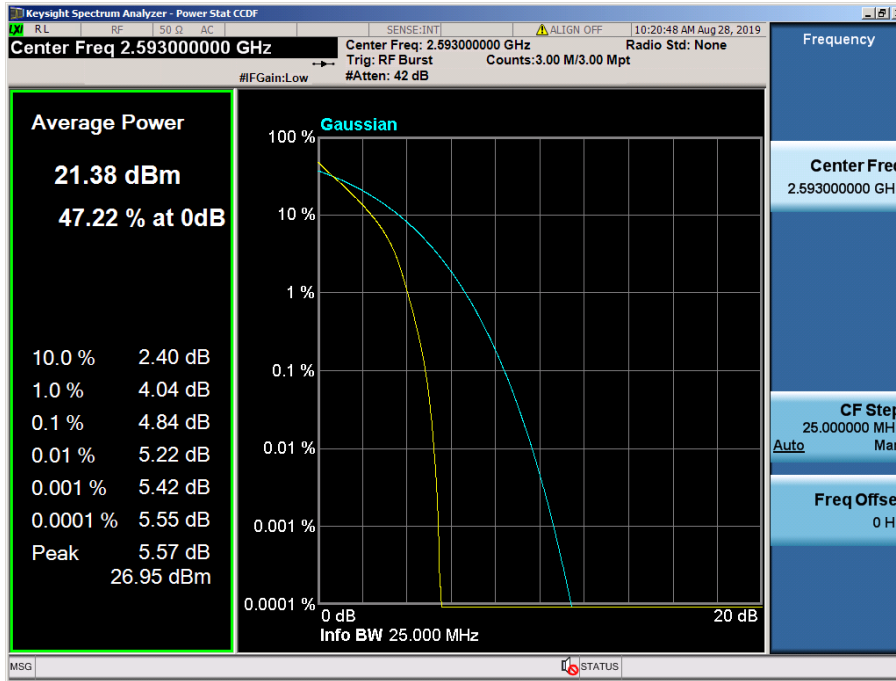

8.2.9 LTE Band 41

LTE Band 41 / 20 MHz / QPSK - RB Size 100