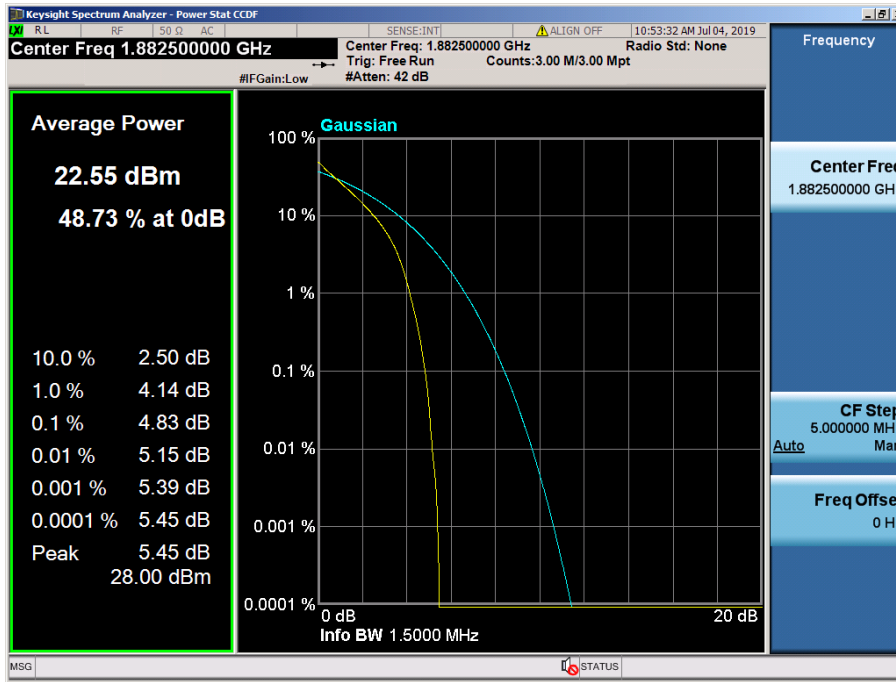

LTE Band 25 / 3 MHz / QPSK - RB Size 15

LTE Band 25 / 3 MHz / 16QAM - RB Size 15

LTE Band 25 / 3 MHz / 64QAM - RB Size 15

LTE Band 25 / 1.4 MHz / QPSK - RB Size 6

LTE Band 25 / 1.4 MHz / 16QAM - RB Size 6