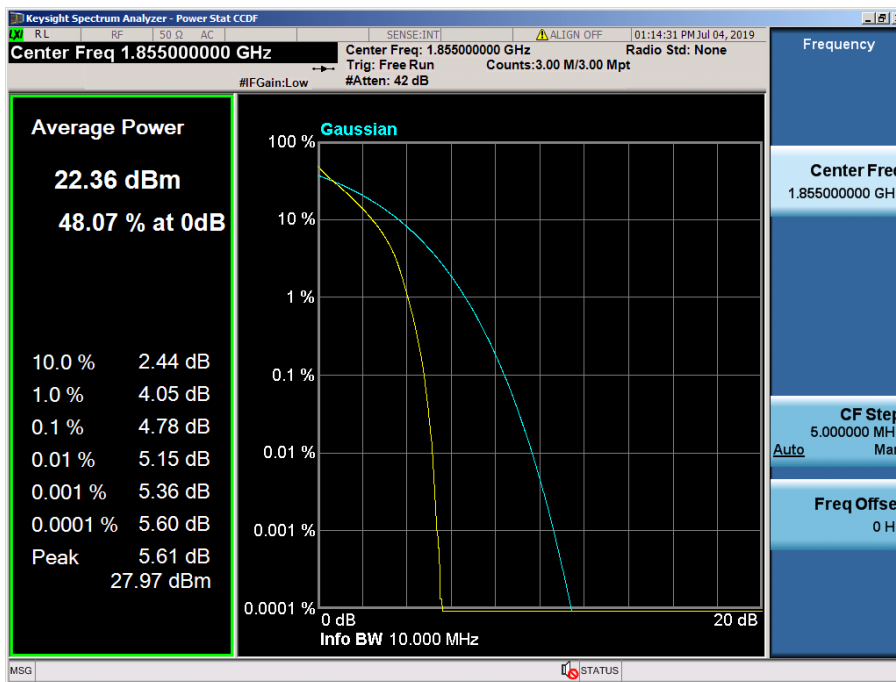

8.2.8 LTE Band 2, 25

LTE Band 25 / 20 MHz / 64QAM - RB Size 100

LTE Band 25 / 15 MHz / QPSK - RB Size 75

LTE Band 25 / 15 MHz / 16QAM - RB Size 75

LTE Band 25 / 15 MHz / 64QAM - RB Size 75

LTE Band 25 / 10 MHz / QPSK - RB Size 50

LTE Band 25 / 10 MHz / 16QAM - RB Size 50

LTE Band 25 / 10 MHz / 64QAM - RB Size 50

LTE Band 25 / 5 MHz / QPSK - RB Size 25

LTE Band 25 / 5 MHz / 16QAM - RB Size 25

LTE Band 25 / 5 MHz / 64QAM - RB Size 25