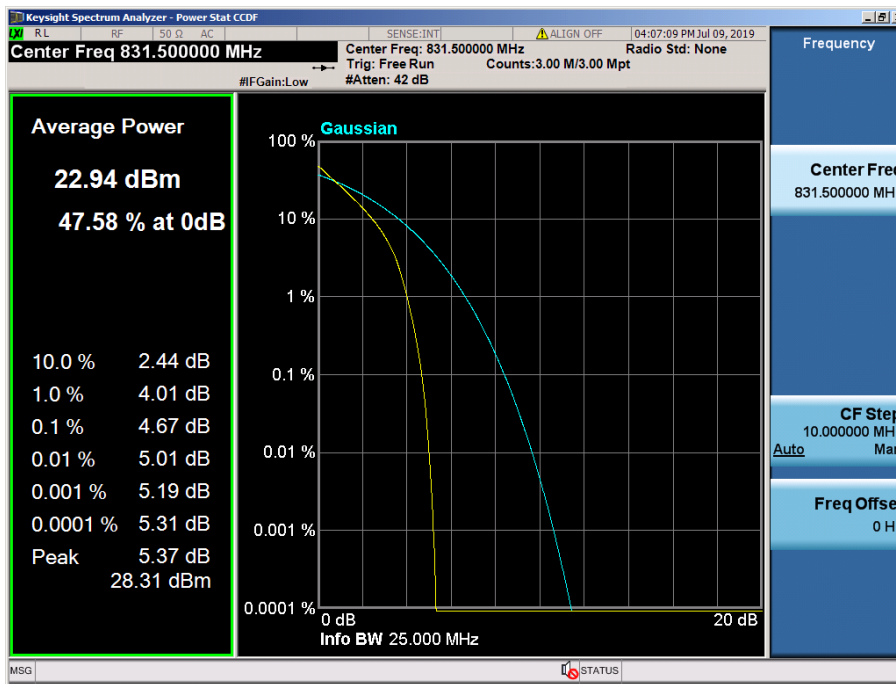

8.2.5 LTE Band 26

LTE Band 26 / 15 MHz / QPSK - RB Size 75

LTE Band 26 / 15 MHz / 16QAM - RB Size 75

LTE Band 26 / 15 MHz / 64QAM - RB Size 75

8.2.6 LTE Band 5, 26

LTE Band 26 / 10 MHz / QPSK - RB Size 50

LTE Band 26 / 10 MHz / 16QAM - RB Size 50

LTE Band 26 / 10 MHz / 64QAM - RB Size 50

LTE Band 26 / 5 MHz / 64QAM - RB Size 25

LTE Band 26 / 3 MHz / QPSK - RB Size 15

LTE Band 26 / 3 MHz / 16QAM - RB Size 15

LTE Band 26 / 3 MHz / 64QAM - RB Size 15