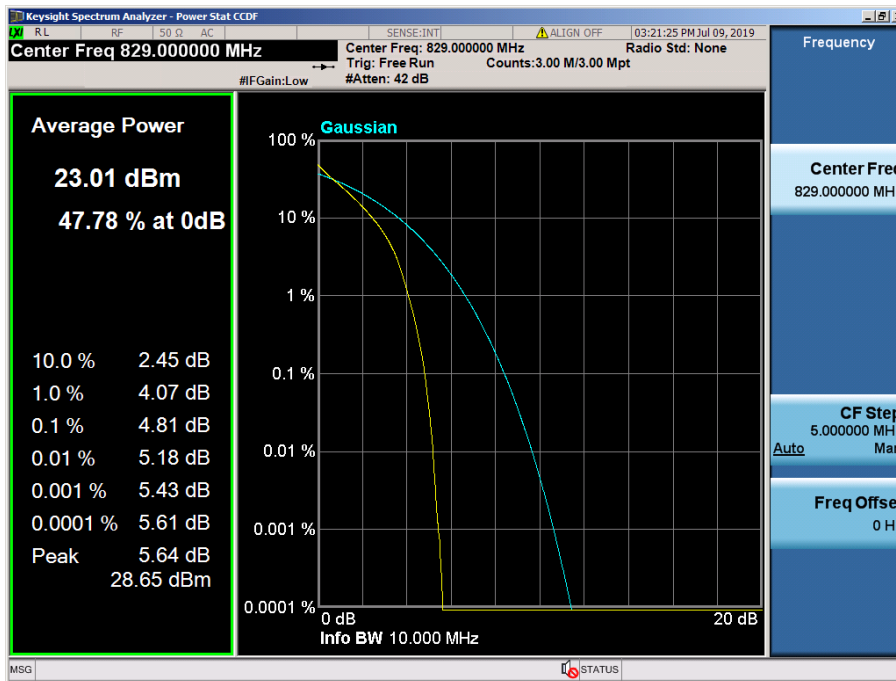

8.2.5 LTE Band 26

LTE Band 26 / 15 MHz / QPSK - RB Size 75

LTE Band 26 / 15 MHz / 16QAM - RB Size 75

LTE Band 26 / 15 MHz / 64QAM - RB Size 75

8.2.6 LTE Band 5, 26

LTE Band 26 / 10 MHz / QPSK - RB Size 50

LTE Band 26 / 10 MHz / 16QAM - RB Size 50

LTE Band 26 / 10 MHz / 64QAM - RB Size 50

LTE Band 26 / 5 MHz / 64QAM - RB Size 25

LTE Band 26 / 3 MHz / QPSK - RB Size 15

LTE Band 26 / 3 MHz / 16QAM - RB Size 15

LTE Band 26 / 3 MHz / 64QAM - RB Size 15