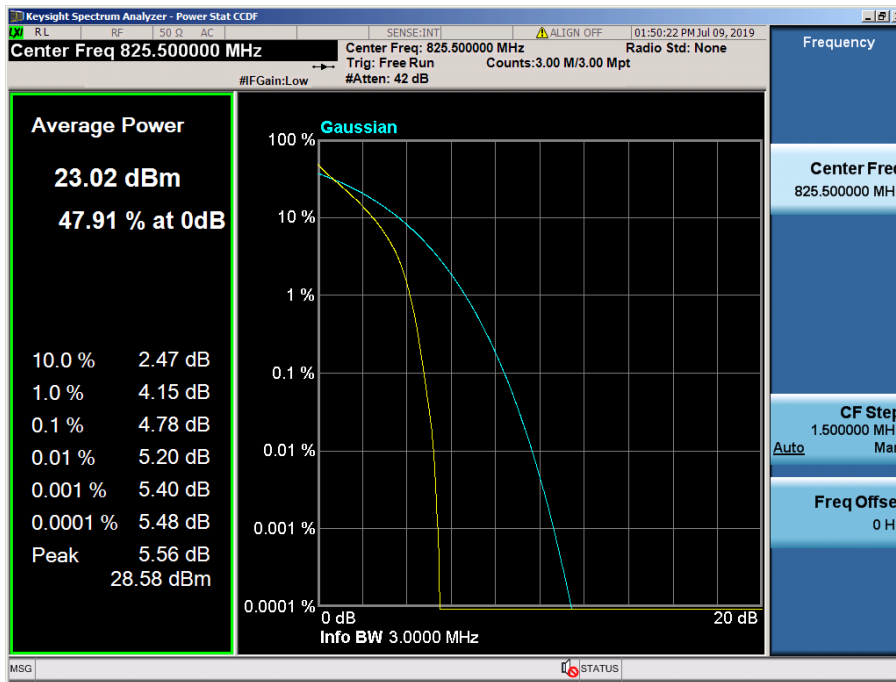

8.2.5 LTE Band 26

LTE Band 26 / 15 MHz / QPSK - RB Size 75

LTE Band 26 / 15 MHz / 16QAM - RB Size 75

LTE Band 26 / 15 MHz / 64QAM - RB Size 75

8.2.6 LTE Band 5, 26

LTE Band 26 / 10 MHz / QPSK - RB Size 50

LTE Band 26 / 10 MHz / 16QAM - RB Size 50

LTE Band 26 / 10 MHz / 64QAM - RB Size 50

LTE Band 26 / 5 MHz / 64QAM - RB Size 25

LTE Band 26 / 3 MHz / QPSK - RB Size 15

LTE Band 26 / 3 MHz / 16QAM - RB Size 15

LTE Band 26 / 3 MHz / 64QAM - RB Size 15