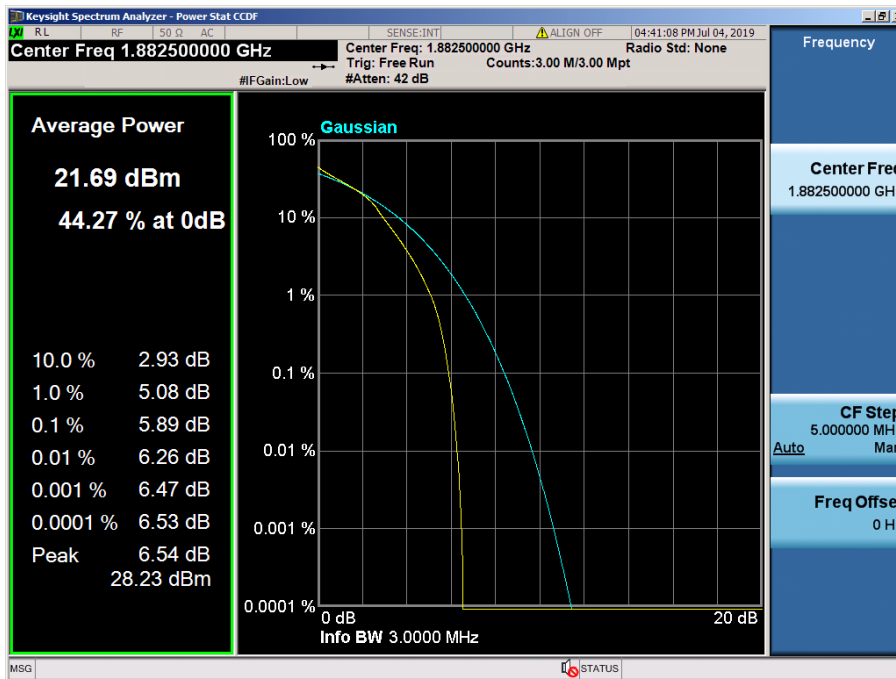

LTE Band 25 / 3 MHz / 16QAM - RB Size 15