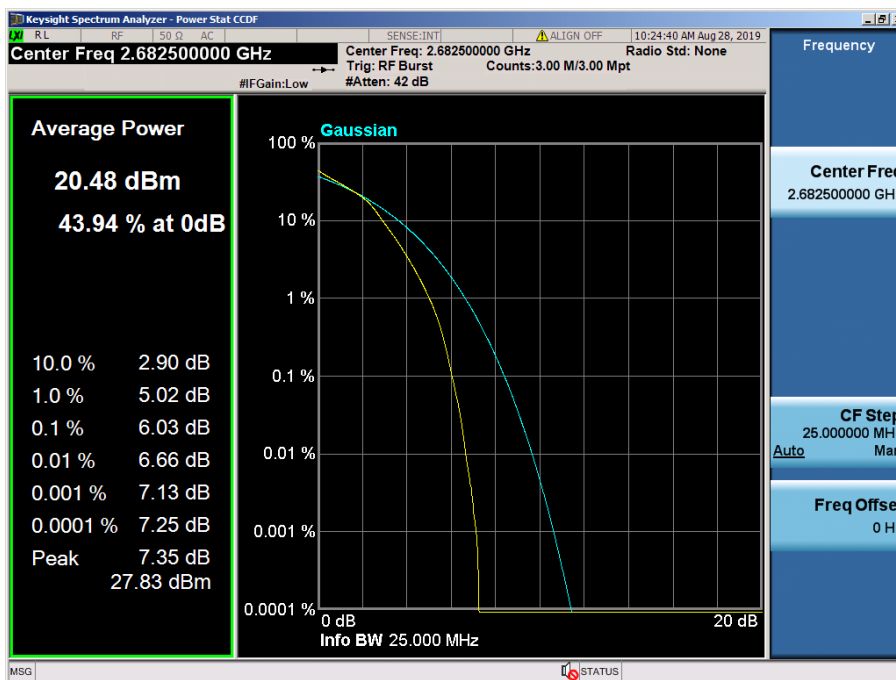

LTE Band 25 / 1.4 MHz / 64QAM - RB Size 6

8.2.9 LTE Band 41

LTE Band 41 / 20 MHz / QPSK - RB Size 100

LTE Band 41 / 20 MHz / 16QAM - RB Size 100

LTE Band 41 / 20 MHz / 64QAM - RB Size 100

LTE Band 41 / 15 MHz / QPSK - RB Size 75