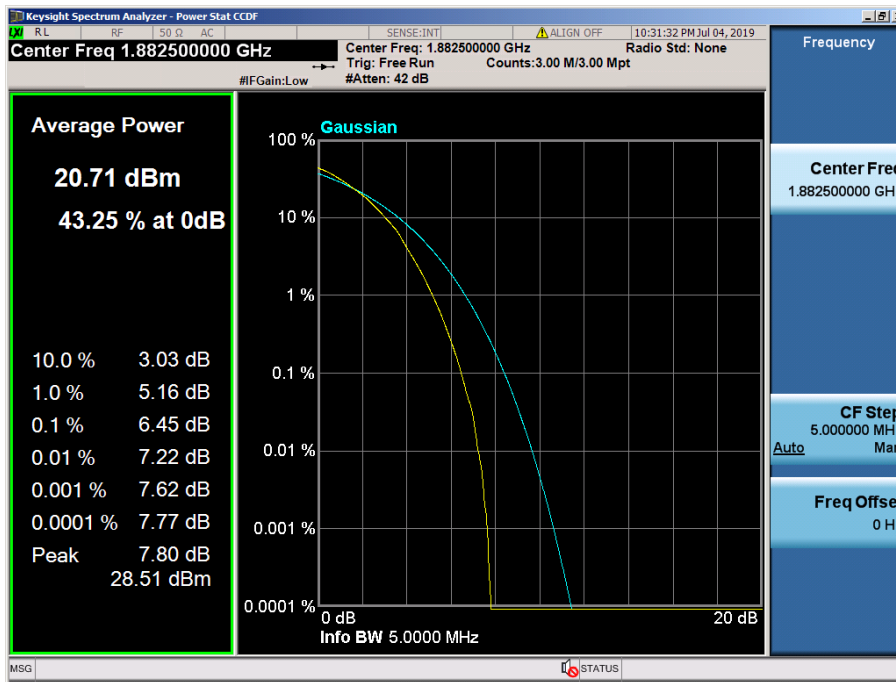

LTE Band 25 / 10 MHz / 16QAM - RB Size 50

LTE Band 25 / 10 MHz / 64QAM - RB Size 50

LTE Band 25 / 5 MHz / QPSK - RB Size 25

LTE Band 25 / 5 MHz / 16QAM - RB Size 25

LTE Band 25 / 5 MHz / 64QAM - RB Size 25