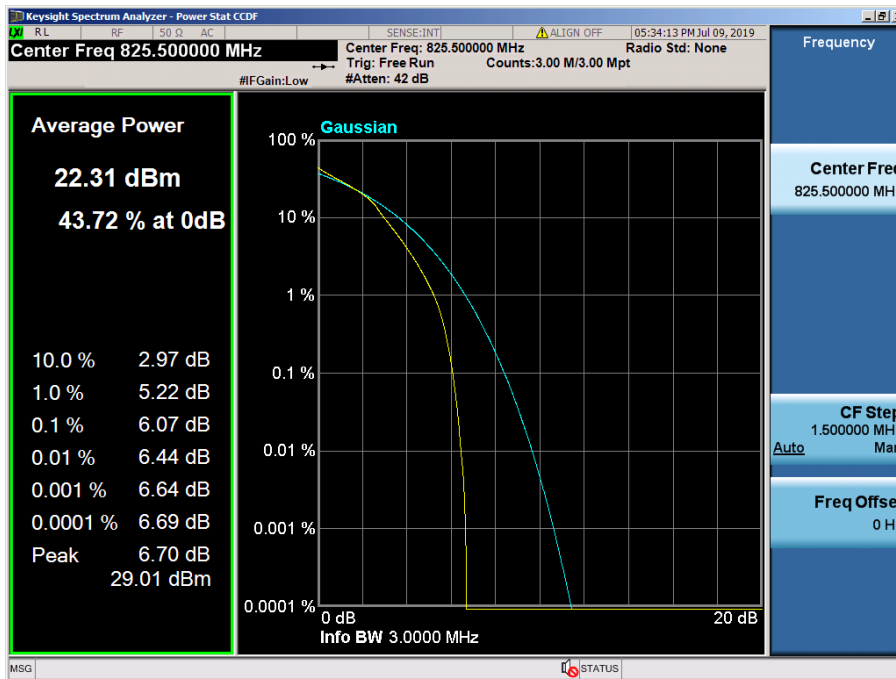

LTE Band 26 / 10 MHz / 64QAM - RB Size 50

LTE Band 26 / 5 MHz / 64QAM - RB Size 25

LTE Band 26 / 3 MHz / QPSK - RB Size 15

LTE Band 26 / 3 MHz / 16QAM - RB Size 15

LTE Band 26 / 3 MHz / 64QAM - RB Size 15

LTE Band 26 / 1.4 MHz / QPSK - RB Size 6

LTE Band 26 / 1.4 MHz / 16QAM - RB Size 6

LTE Band 26 / 1.4 MHz / 64QAM - RB Size 6

8.2.7 LTE Band 4

LTE Band 4 / 20 MHz / QPSK - RB Size 100

LTE Band 4 / 20 MHz / 16QAM - RB Size 100