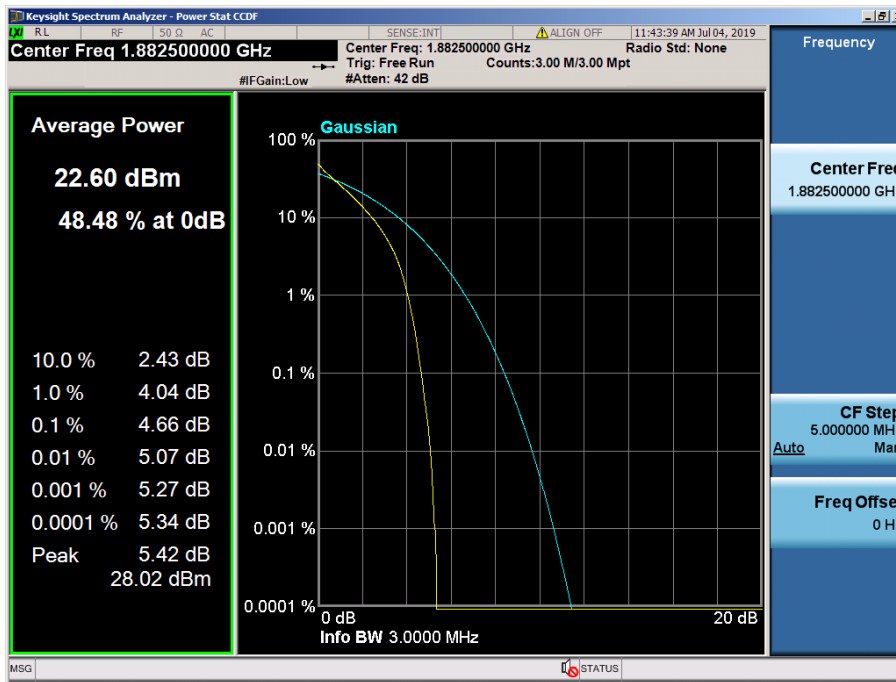

LTE Band 25 / 10 MHz / 16QAM - RB Size 50

LTE Band 25 / 10 MHz / 64QAM - RB Size 50

LTE Band 25 / 5 MHz / QPSK - RB Size 25

LTE Band 25 / 5 MHz / 16QAM - RB Size 25

LTE Band 25 / 5 MHz / 64QAM - RB Size 25