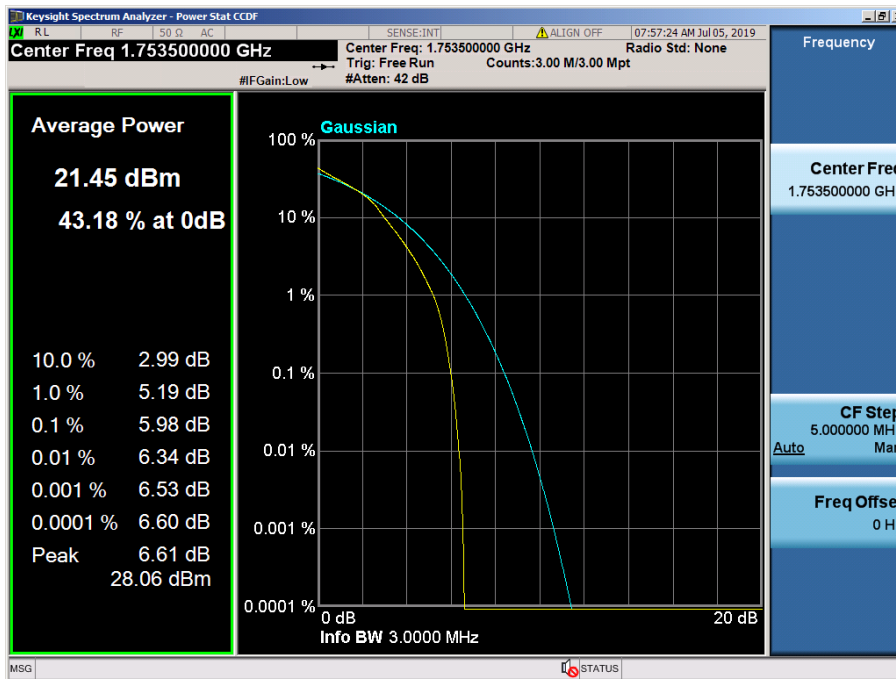

LTE Band 4 / 10 MHz / 64QAM - RB Size 50

LTE Band 4 / 5 MHz / 64QAM - RB Size 25

LTE Band 4 / 3 MHz / QPSK - RB Size 15

LTE Band 4 / 3 MHz / 16QAM - RB Size 15

LTE Band 4 / 3 MHz / 64QAM - RB Size 15

LTE Band 4 / 1.4 MHz / 64QAM - RB Size 6

8.2.8 LTE Band 2, 25

LTE Band 25 / 20 MHz / 64QAM - RB Size 100

LTE Band 25 / 15 MHz / QPSK - RB Size 75

LTE Band 25 / 15 MHz / 16QAM - RB Size 75

LTE Band 25 / 15 MHz / 64QAM - RB Size 75

LTE Band 25 / 10 MHz / QPSK - RB Size 50