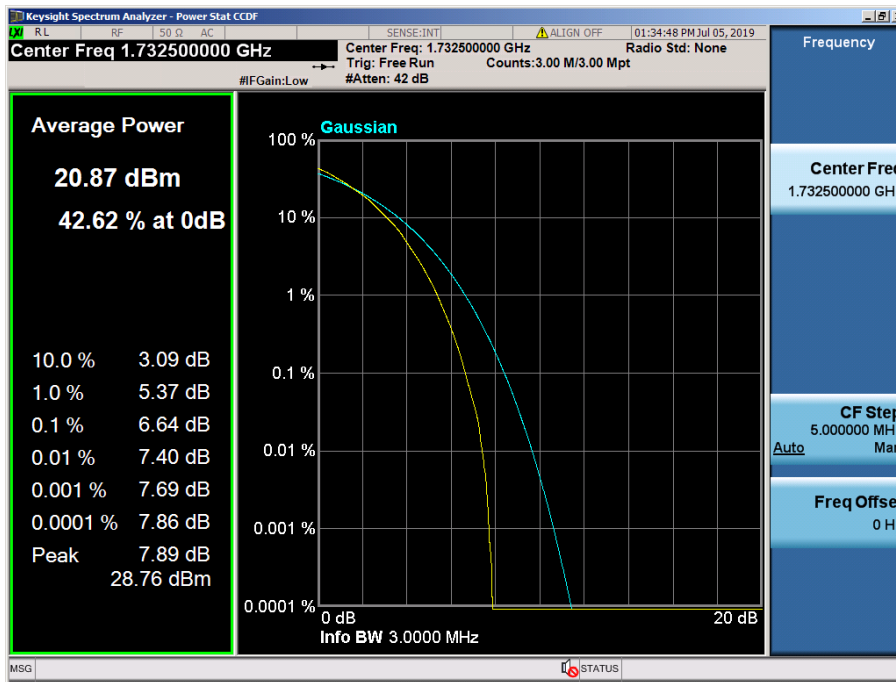

LTE Band 4 / 10 MHz / 64QAM - RB Size 50

LTE Band 4 / 5 MHz / 64QAM - RB Size 25

LTE Band 4 / 3 MHz / QPSK - RB Size 15

LTE Band 4 / 3 MHz / 16QAM - RB Size 15

LTE Band 4 / 3 MHz / 64QAM - RB Size 15

LTE Band 4 / 1.4 MHz / 64QAM - RB Size 6

8.2.8 LTE Band 2, 25

LTE Band 25 / 20 MHz / 64QAM - RB Size 100

LTE Band 25 / 15 MHz / QPSK - RB Size 75

LTE Band 25 / 15 MHz / 16QAM - RB Size 75

LTE Band 25 / 15 MHz / 64QAM - RB Size 75

LTE Band 25 / 10 MHz / QPSK - RB Size 50