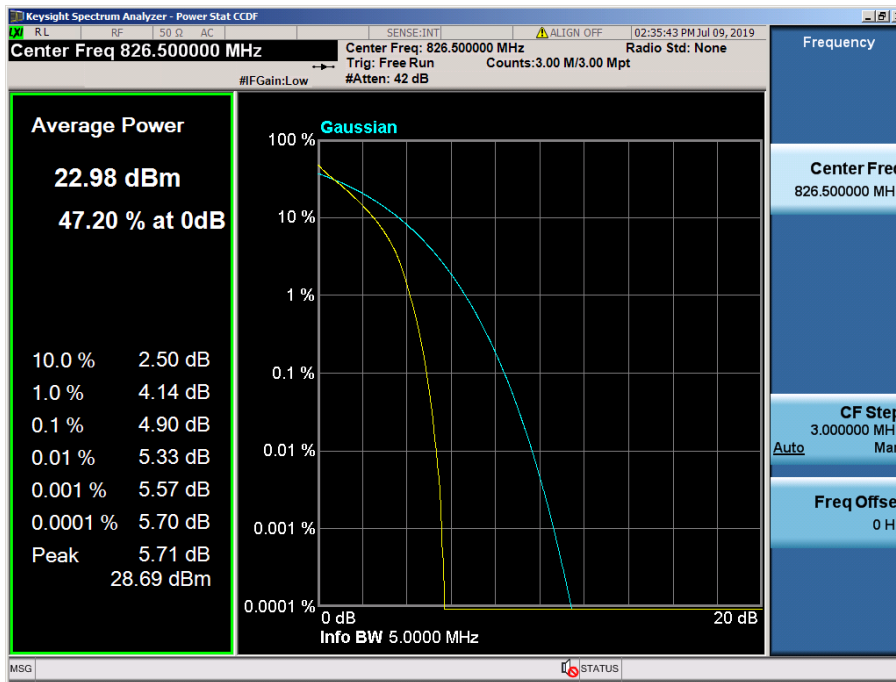

8.2.5 LTE Band 26

LTE Band 26 / 15 MHz / QPSK - RB Size 75

LTE Band 26 / 15 MHz / 16QAM - RB Size 75

LTE Band 26 / 15 MHz / 64QAM - RB Size 75

8.2.6 LTE Band 5, 26

LTE Band 26 / 10 MHz / QPSK - RB Size 50

LTE Band 26 / 10 MHz / 16QAM - RB Size 50

LTE Band 26 / 10 MHz / 64QAM - RB Size 50

LTE Band 26 / 5 MHz / 64QAM - RB Size 25

LTE Band 26 / 3 MHz / QPSK - RB Size 15

LTE Band 26 / 3 MHz / 16QAM - RB Size 15

LTE Band 26 / 3 MHz / 64QAM - RB Size 15