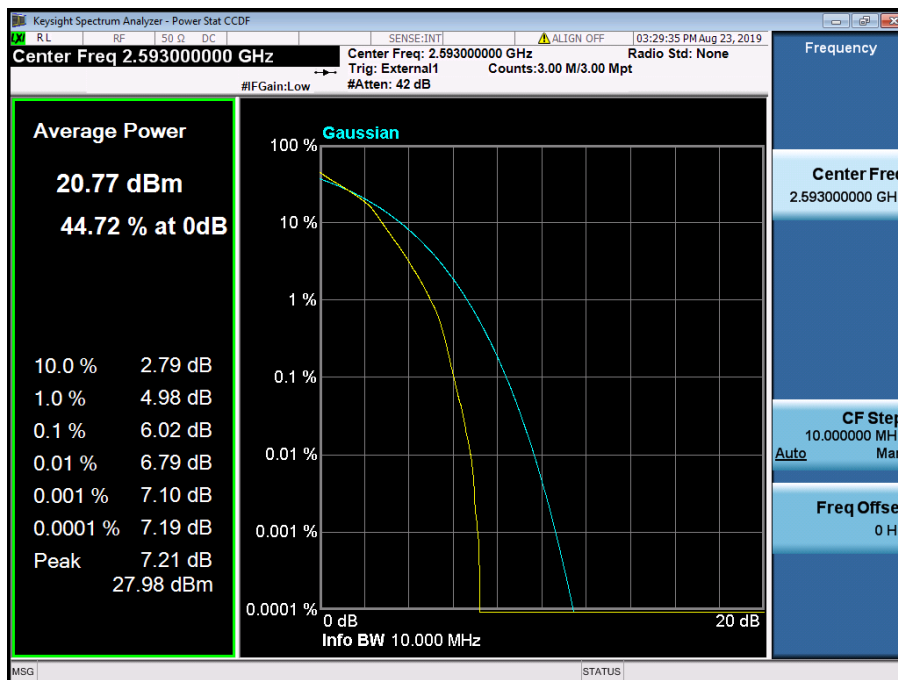

LTE Band 41 / 10 MHz / 16QAM - RB Size 50