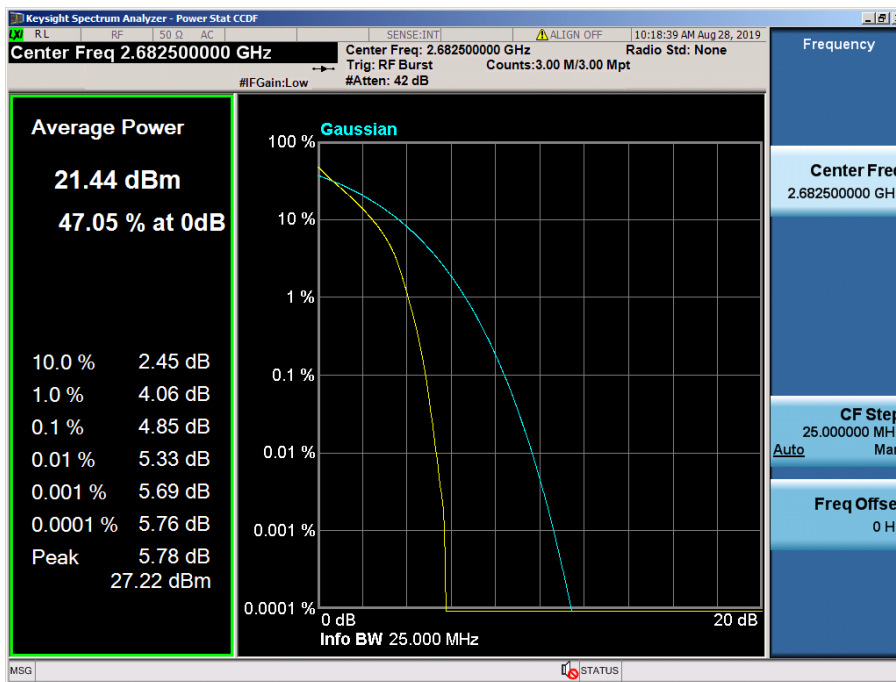

LTE Band 25 / 1.4 MHz / 64QAM - RB Size 6

8.2.9 LTE Band 41

LTE Band 41 / 20 MHz / QPSK - RB Size 100

LTE Band 41 / 20 MHz / 16QAM - RB Size 100

LTE Band 41 / 20 MHz / 64QAM - RB Size 100

LTE Band 41 / 15 MHz / QPSK - RB Size 75

LTE Band 41 / 15 MHz / 16QAM - RB Size 75

LTE Band 41 / 15 MHz / 64QAM - RB Size 75

LTE Band 41 / 10 MHz / QPSK - RB Size 50

LTE Band 41 / 10 MHz / 16QAM - RB Size 50

LTE Band 41 / 10 MHz / 64QAM - RB Size 50