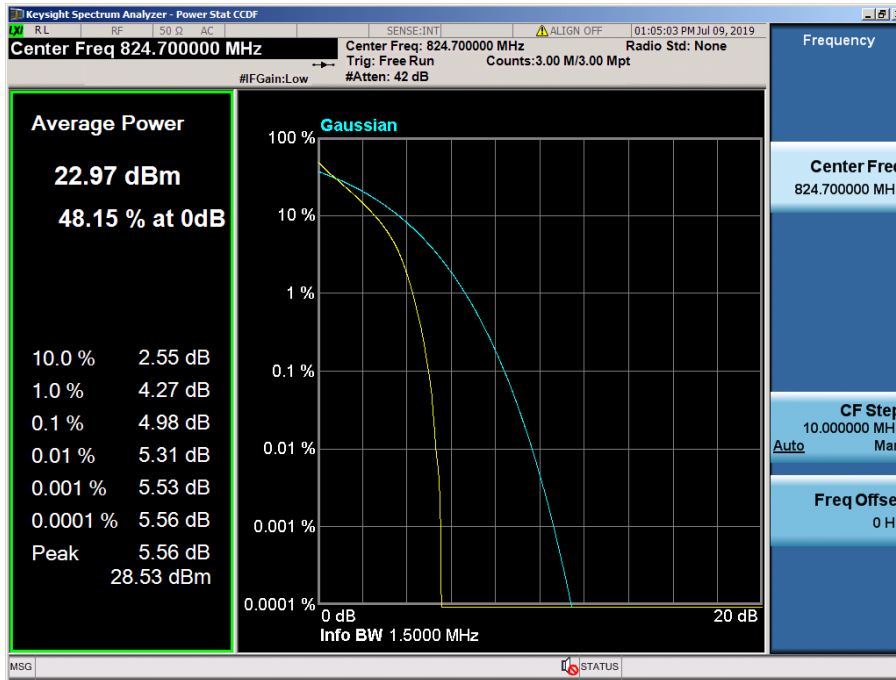

8.2.5 LTE Band 26

LTE Band 26 / 15 MHz / QPSK - RB Size 75

LTE Band 26 / 15 MHz / 16QAM - RB Size 75

LTE Band 26 / 15 MHz / 64QAM - RB Size 75

8.2.6 LTE Band 5, 26

LTE Band 26 / 10 MHz / QPSK - RB Size 50

LTE Band 26 / 10 MHz / 16QAM - RB Size 50

LTE Band 26 / 10 MHz / 64QAM - RB Size 50

LTE Band 26 / 5 MHz / 64QAM - RB Size 25

LTE Band 26 / 3 MHz / QPSK - RB Size 15

LTE Band 26 / 3 MHz / 16QAM - RB Size 15

LTE Band 26 / 3 MHz / 64QAM - RB Size 15

LTE Band 26 / 1.4 MHz / QPSK - RB Size 6

LTE Band 26 / 1.4 MHz / 16QAM - RB Size 6

LTE Band 26 / 1.4 MHz / 64QAM - RB Size 6

8.2.7 LTE Band 4

LTE Band 4 / 20 MHz / QPSK - RB Size 100

LTE Band 4 / 20 MHz / 16QAM - RB Size 100