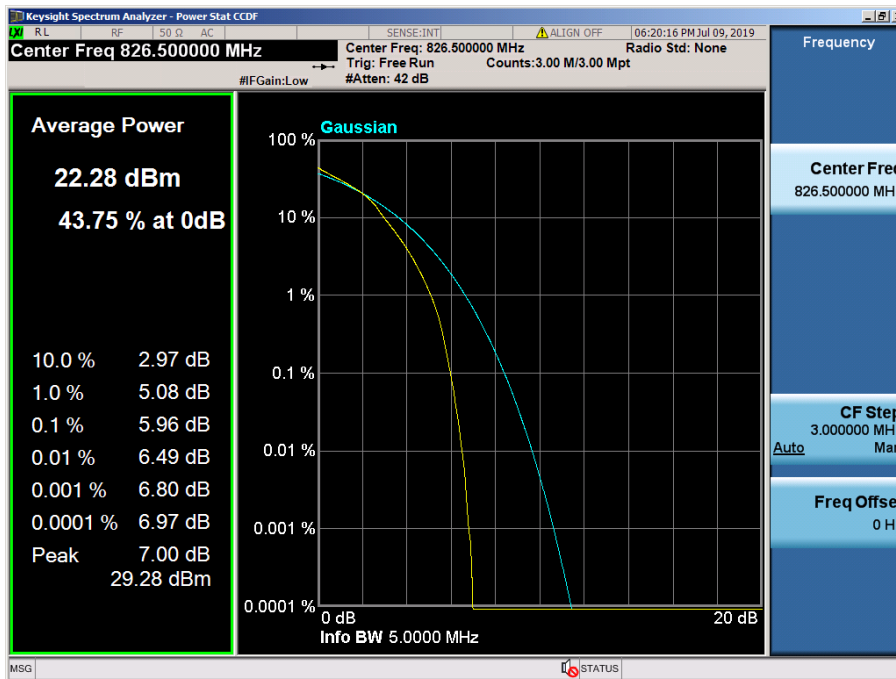

8.2.5 LTE Band 26

LTE Band 26 / 15 MHz / QPSK - RB Size 75

LTE Band 26 / 15 MHz / 16QAM - RB Size 75

LTE Band 26 / 15 MHz / 64QAM - RB Size 75

8.2.6 LTE Band 5, 26

LTE Band 26 / 10 MHz / QPSK - RB Size 50

LTE Band 26 / 10 MHz / 16QAM - RB Size 50

LTE Band 26 / 10 MHz / 64QAM - RB Size 50

LTE Band 26 / 5 MHz / 64QAM - RB Size 25

LTE Band 26 / 3 MHz / QPSK - RB Size 15

LTE Band 26 / 3 MHz / 16QAM - RB Size 15

LTE Band 26 / 3 MHz / 64QAM - RB Size 15