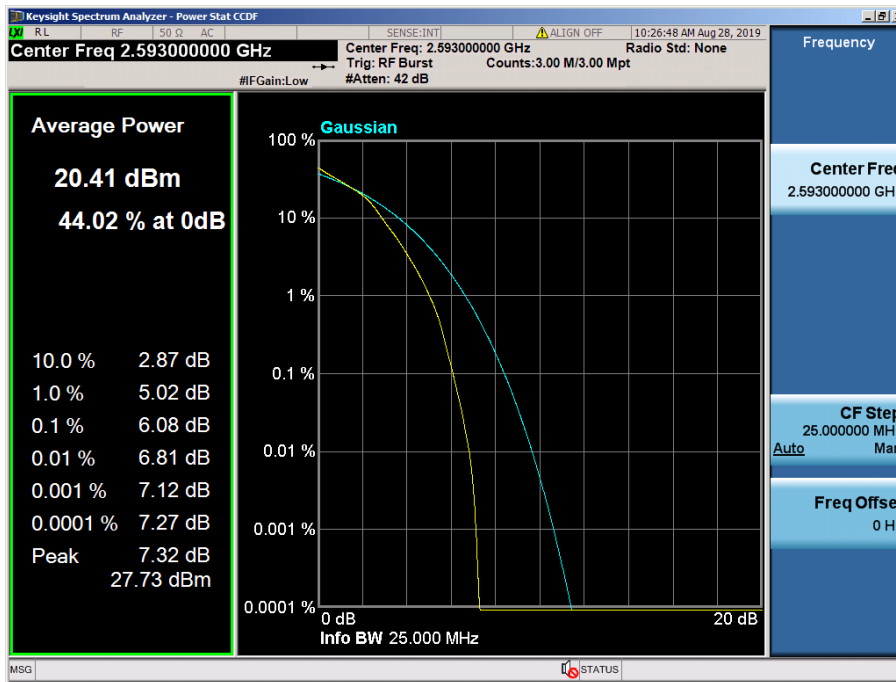

LTE Band 41 / 20 MHz / 16QAM - RB Size 100