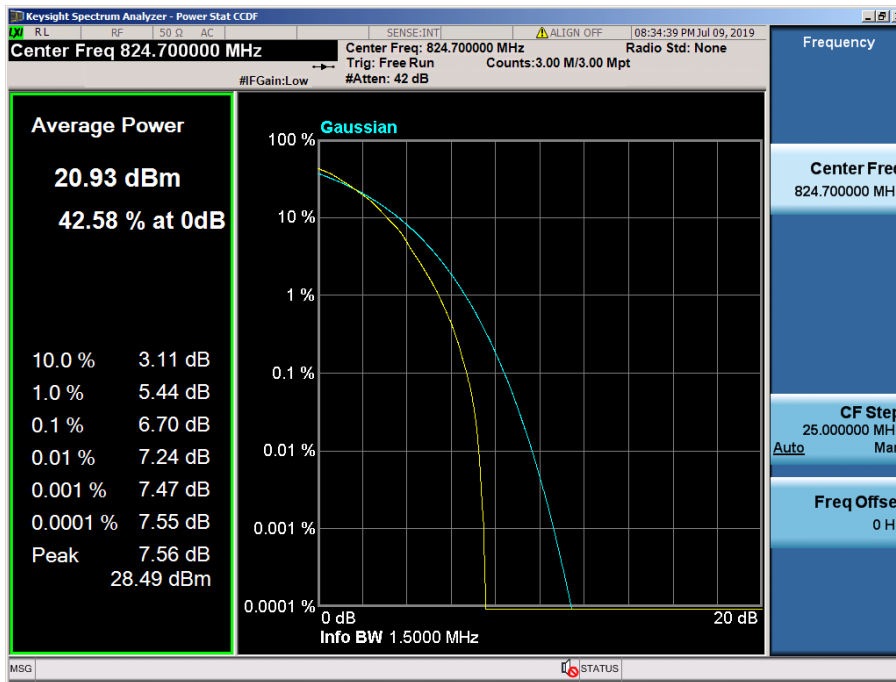

LTE Band 26 / 10 MHz / 64QAM - RB Size 50

LTE Band 26 / 5 MHz / 64QAM - RB Size 25

LTE Band 26 / 3 MHz / QPSK - RB Size 15

LTE Band 26 / 3 MHz / 16QAM - RB Size 15

LTE Band 26 / 3 MHz / 64QAM - RB Size 15

LTE Band 26 / 1.4 MHz / QPSK - RB Size 6

LTE Band 26 / 1.4 MHz / 16QAM - RB Size 6

LTE Band 26 / 1.4 MHz / 64QAM - RB Size 6

8.2.7 LTE Band 4

LTE Band 4 / 20 MHz / QPSK - RB Size 100

LTE Band 4 / 20 MHz / 16QAM - RB Size 100