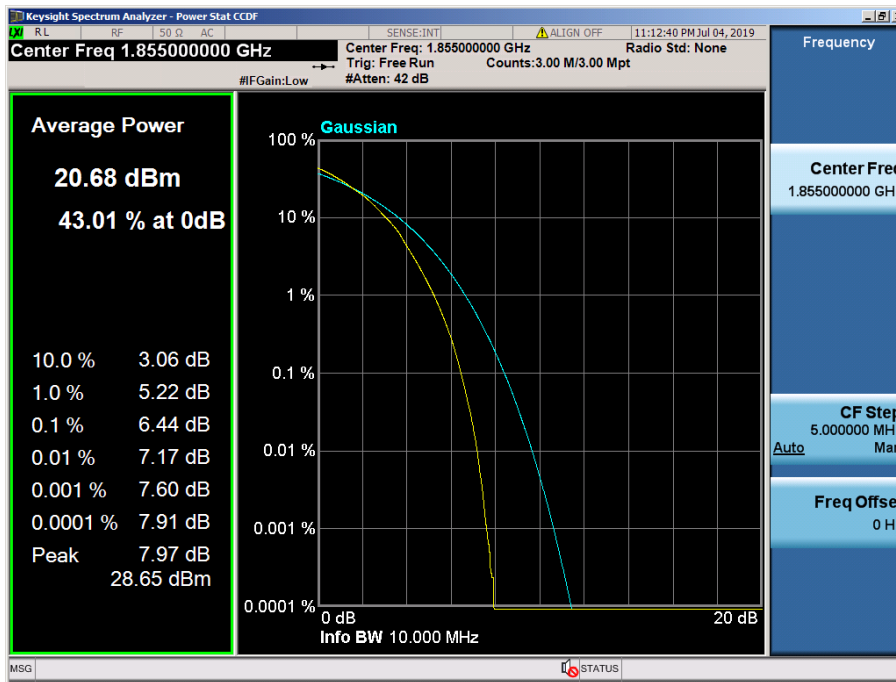

LTE Band 25 / 10 MHz / 64QAM - RB Size 50