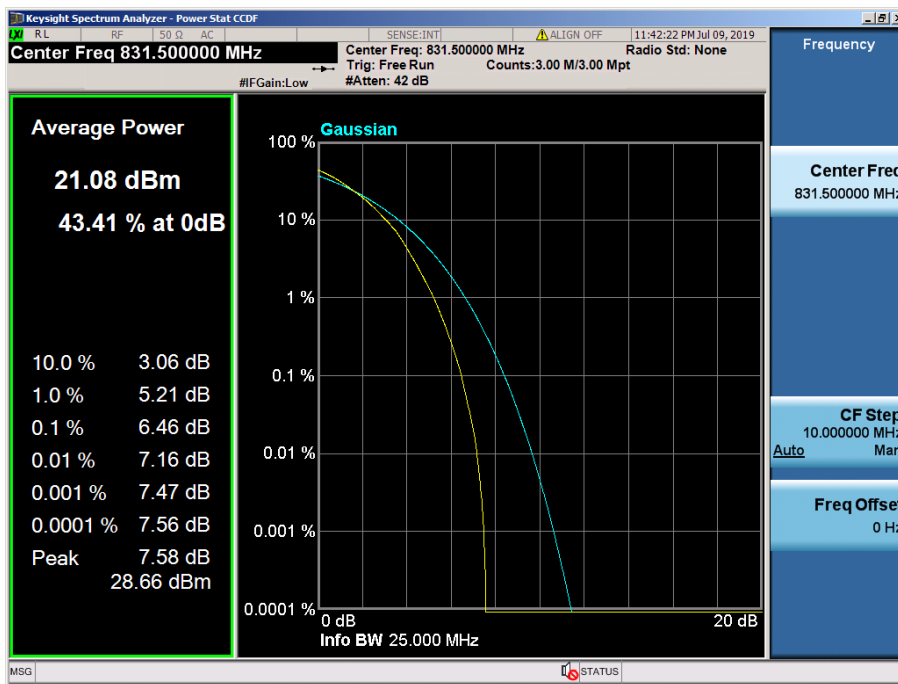

8.2.5 LTE Band 26

LTE Band 26 / 15 MHz / QPSK - RB Size 75

LTE Band 26 / 15 MHz / 16QAM - RB Size 75

LTE Band 26 / 15 MHz / 64QAM - RB Size 75

8.2.6 LTE Band 5, 26

LTE Band 26 / 10 MHz / QPSK - RB Size 50

LTE Band 26 / 10 MHz / 16QAM - RB Size 50

LTE Band 26 / 10 MHz / 64QAM - RB Size 50

LTE Band 26 / 5 MHz / 64QAM - RB Size 25

LTE Band 26 / 3 MHz / QPSK - RB Size 15

LTE Band 26 / 3 MHz / 16QAM - RB Size 15

LTE Band 26 / 3 MHz / 64QAM - RB Size 15