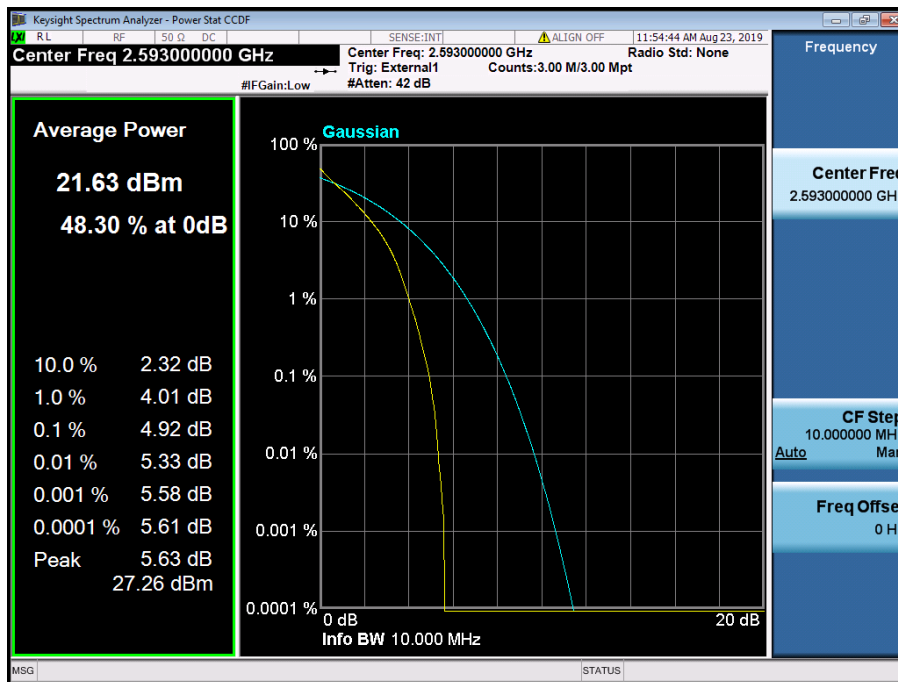

LTE Band 41 / 10 MHz / QPSK - RB Size 50