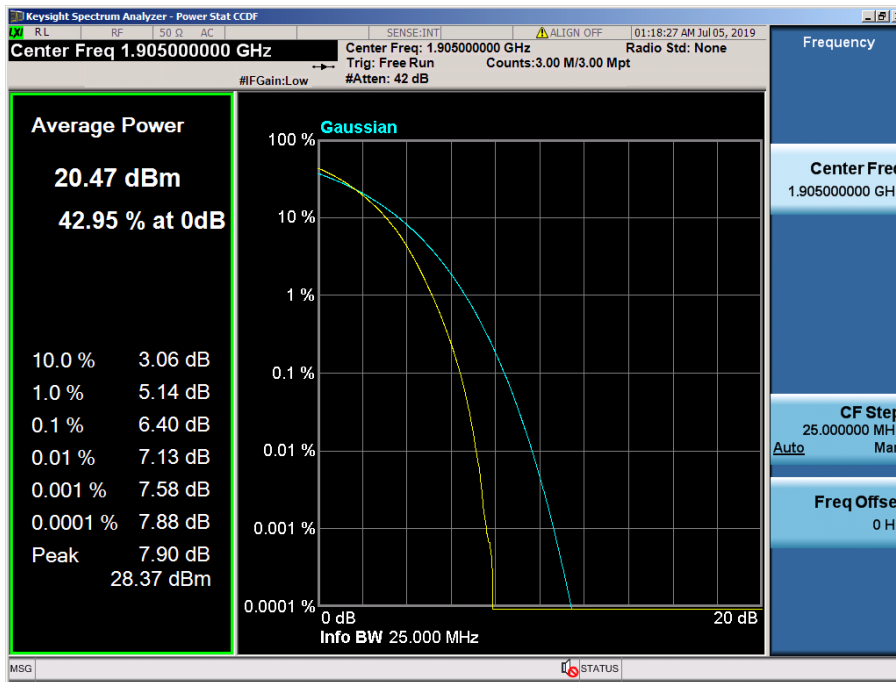

LTE Band 25 / 20 MHz / 64QAM - RB Size 100