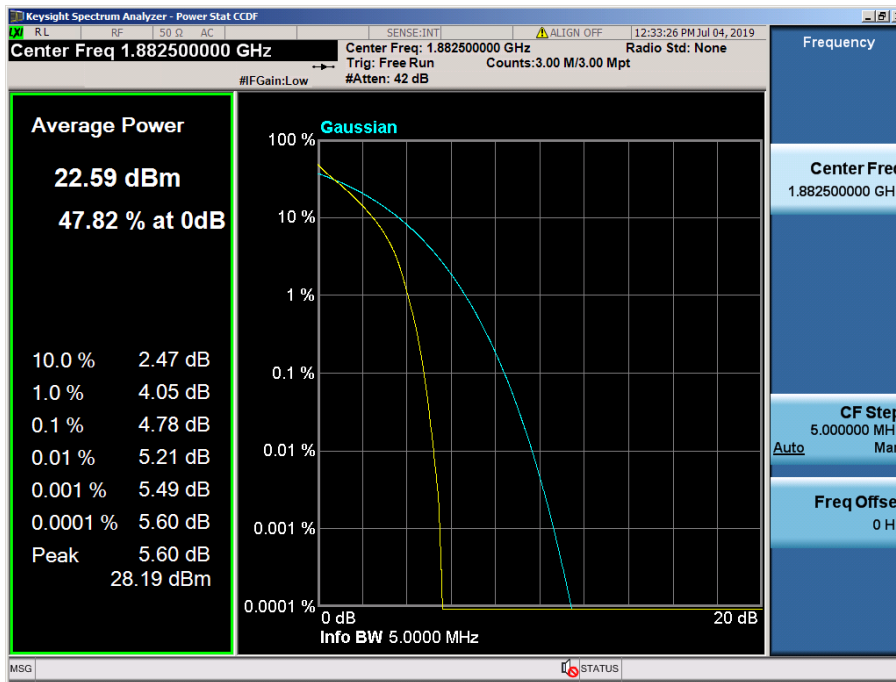

LTE Band 25 / 5 MHz / QPSK - RB Size 25