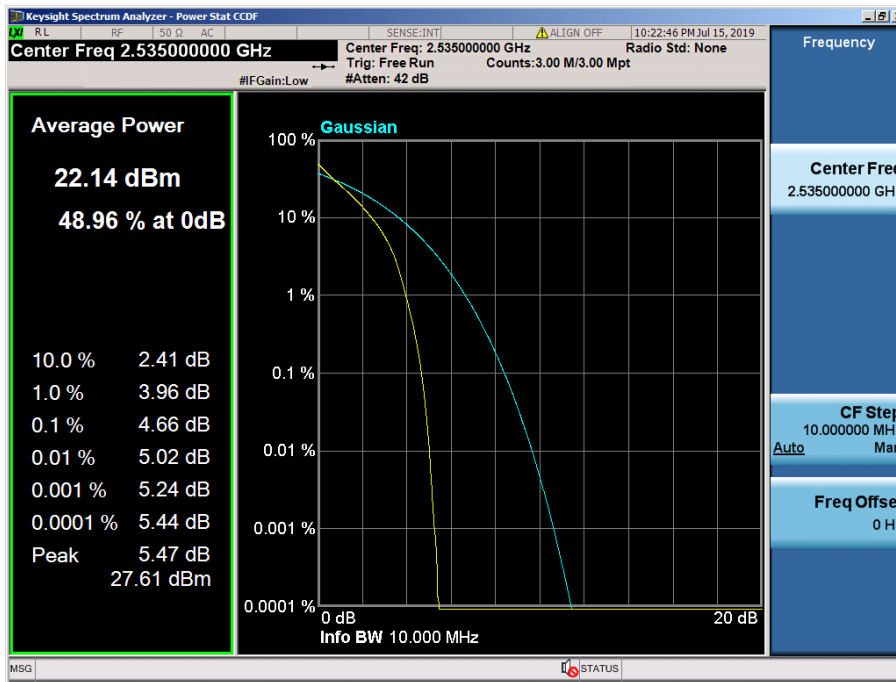

LTE Band 7 / 20 MHz / 64QAM - RB Size 100

LTE Band 7 / 15 MHz / QPSK - RB Size 75

LTE Band 7 / 15 MHz / 16QAM - RB Size 75

LTE Band 7 / 15 MHz / 64QAM - RB Size 75

LTE Band 7 / 10 MHz / QPSK - RB Size 50

LTE Band 7 / 10 MHz / 16QAM - RB Size 50

LTE Band 7 / 10 MHz / 64QAM - RB Size 50

LTE Band 7 / 5 MHz / 64QAM - RB Size 25