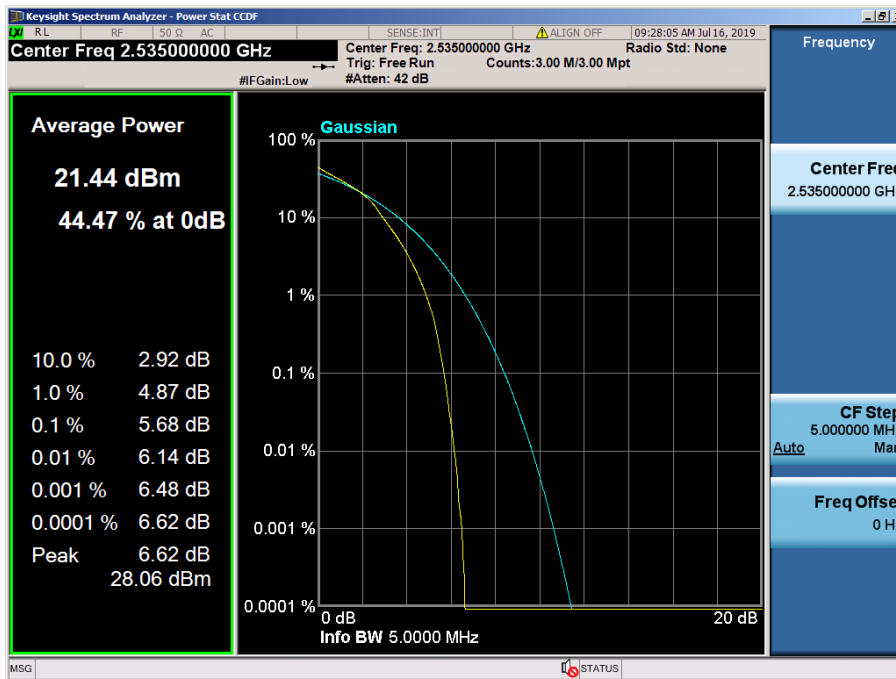

LTE Band 7 / 20 MHz / 64QAM - RB Size 100

LTE Band 7 / 15 MHz / QPSK - RB Size 75

LTE Band 7 / 15 MHz / 16QAM - RB Size 75

LTE Band 7 / 15 MHz / 64QAM - RB Size 75

LTE Band 7 / 10 MHz / QPSK - RB Size 50

LTE Band 7 / 10 MHz / 16QAM - RB Size 50

LTE Band 7 / 10 MHz / 64QAM - RB Size 50

LTE Band 7 / 5 MHz / 64QAM - RB Size 25