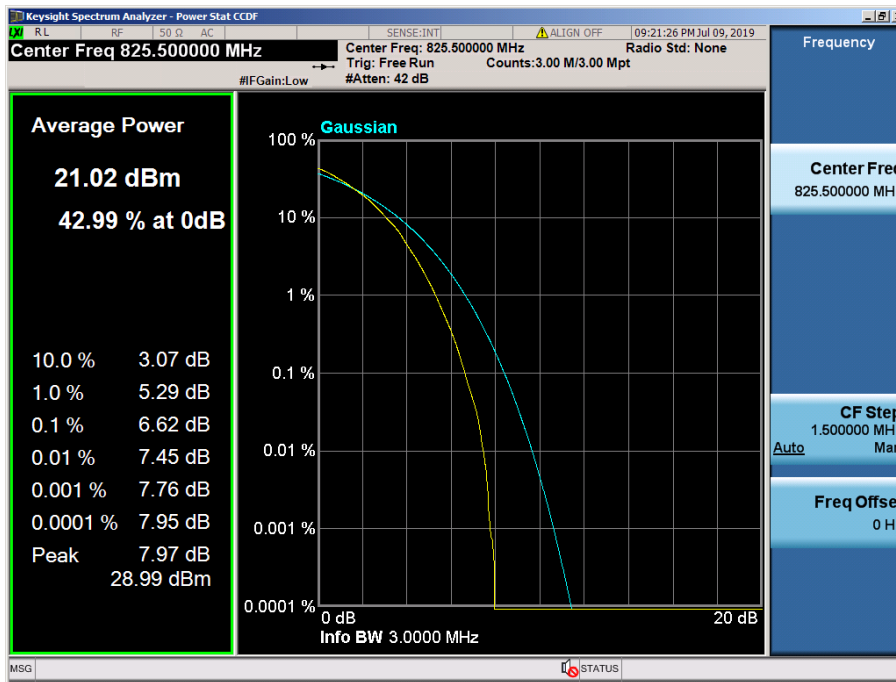

LTE Band 26 / 10 MHz / 64QAM - RB Size 50

LTE Band 26 / 5 MHz / 64QAM - RB Size 25

LTE Band 26 / 3 MHz / QPSK - RB Size 15

LTE Band 26 / 3 MHz / 16QAM - RB Size 15

LTE Band 26 / 3 MHz / 64QAM - RB Size 15

LTE Band 26 / 1.4 MHz / QPSK - RB Size 6

LTE Band 26 / 1.4 MHz / 16QAM - RB Size 6

LTE Band 26 / 1.4 MHz / 64QAM - RB Size 6

8.2.7 LTE Band 4

LTE Band 4 / 20 MHz / QPSK - RB Size 100

LTE Band 4 / 20 MHz / 16QAM - RB Size 100