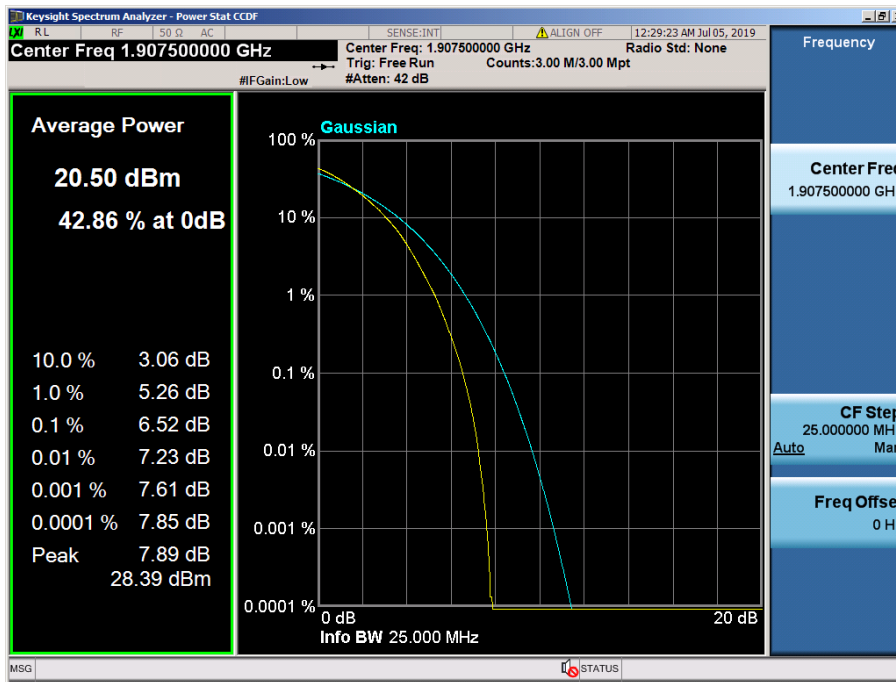

8.2.8 LTE Band 2, 25

LTE Band 25 / 20 MHz / 64QAM - RB Size 100

LTE Band 25 / 15 MHz / QPSK - RB Size 75

LTE Band 25 / 15 MHz / 16QAM - RB Size 75

LTE Band 25 / 15 MHz / 64QAM - RB Size 75

LTE Band 25 / 10 MHz / QPSK - RB Size 50