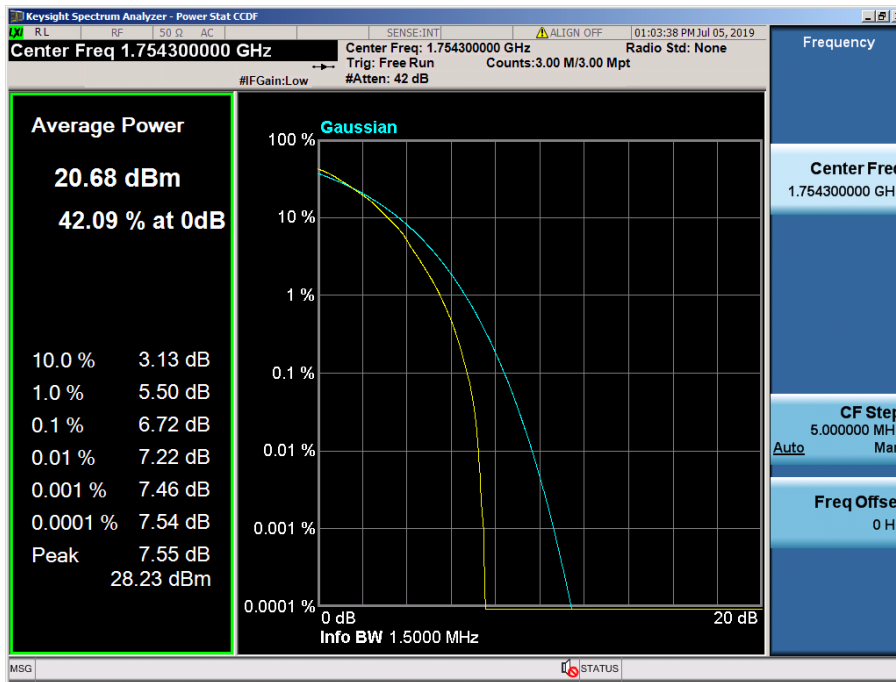

LTE Band 4 / 10 MHz / 64QAM - RB Size 50

LTE Band 4 / 5 MHz / 64QAM - RB Size 25

LTE Band 4 / 3 MHz / QPSK - RB Size 15

LTE Band 4 / 3 MHz / 16QAM - RB Size 15

LTE Band 4 / 3 MHz / 64QAM - RB Size 15

LTE Band 4 / 1.4 MHz / 64QAM - RB Size 6