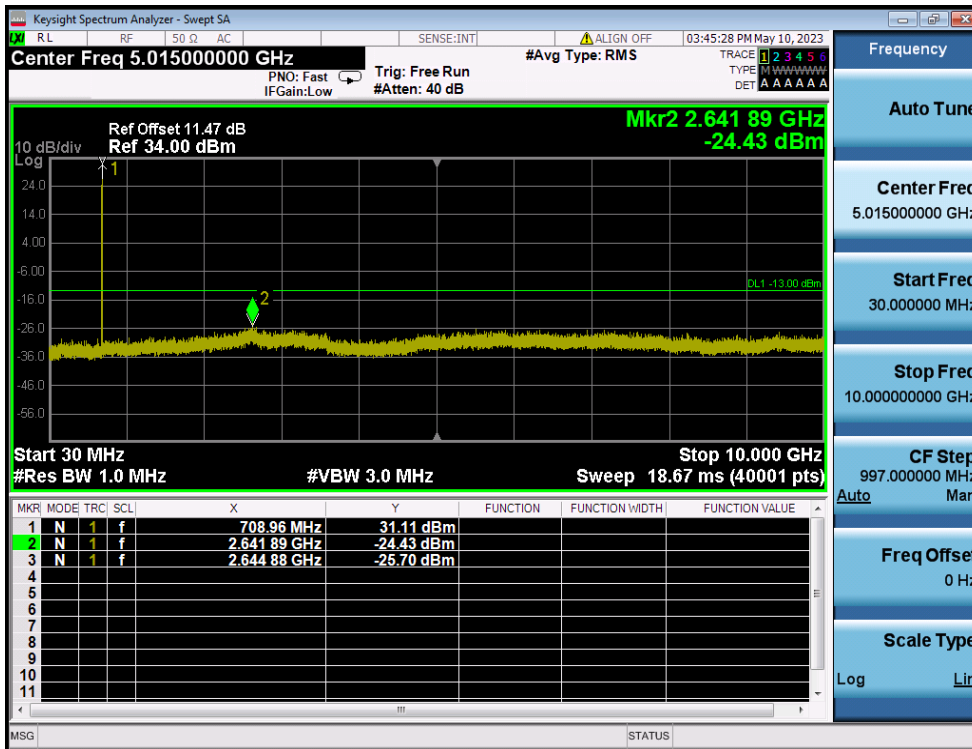

8.4. SPURIOUS AND HARMONICS EMISSIONS(Conducted)

8.4.1. LTE Band 12(17)

LTE Band 12(17) / 10MHz / 16QAM - RB Size/Offset (1/49) - Low Channel

LTE Band 12(17) / 10MHz / 64QAM - RB Size/Offset (1/49) – High Channel

LTE Band 12(17) / 5MHz / 16QAM - RB Size/Offset (12/0) - Low Channel

LTE Band 12(17) / 5MHz / 16QAM - RB Size/Offset (1/12) - Mid Channel

LTE Band 12(17) / 5MHz / 64QAM - RB Size/Offset (12/0) - High Channel

8.4.2. LTE Band 12

LTE Band 12 / 3MHz / 16QAM - RB Size/Offset (8/7) - Low Channel

LTE Band 12 / 3MHz / 64QAM - RB Size/Offset (1/14) - Mid Channel

LTE Band 12 / 3MHz / QPSK - RB Size/Offset (8/7) - High Channel

LTE Band 12 / 1.4MHz / QPSK - RB Size/Offset (1/5) - Low Channel

LTE Band 12 / 1.4MHz / QPSK - RB Size/Offset (3/0) - Mid Channel

LTE Band 12 / 1.4MHz / QPSK - RB Size/Offset (6/0) - High Channel