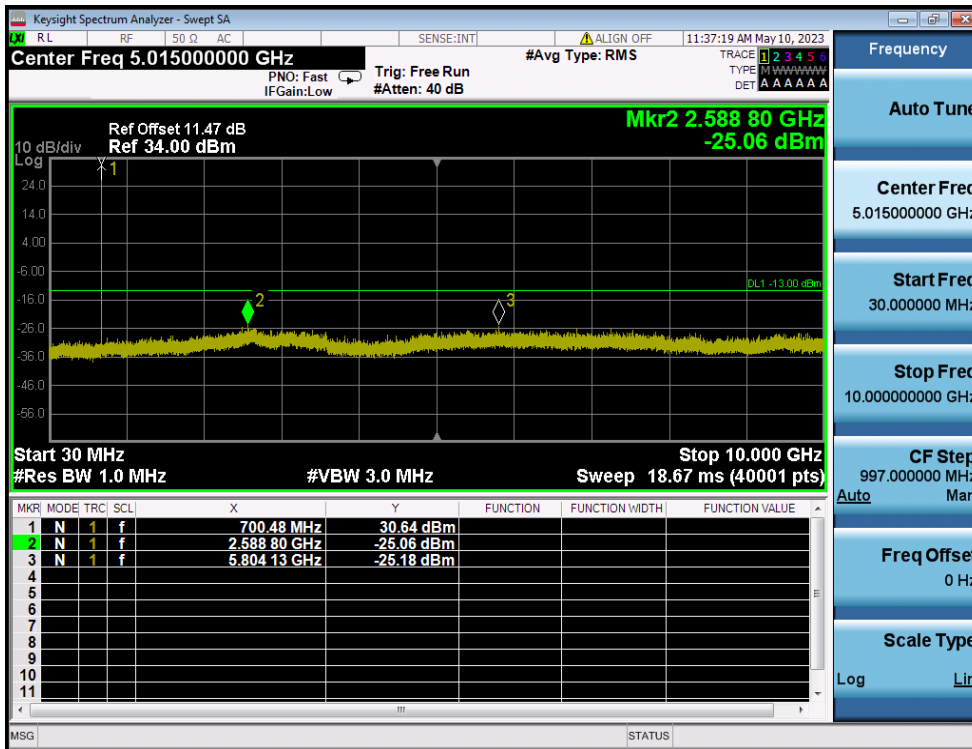

LTE Band 12(17) / 5MHz / 16QAM - RB Size/Offset (12/0) - Low Channel

LTE Band 12(17) / 5MHz / 16QAM - RB Size/Offset (1/12) - Mid Channel

LTE Band 12(17) / 5MHz / 64QAM - RB Size/Offset (12/0) - High Channel

8.4.2. LTE Band 12

LTE Band 12 / 3MHz / 16QAM - RB Size/Offset (8/7) - Low Channel

LTE Band 12 / 3MHz / 64QAM - RB Size/Offset (1/14) - Mid Channel

LTE Band 12 / 3MHz / QPSK - RB Size/Offset (8/7) - High Channel

LTE Band 12 / 1.4MHz / QPSK - RB Size/Offset (1/5) - Low Channel

LTE Band 12 / 1.4MHz / QPSK - RB Size/Offset (3/0) - Mid Channel

LTE Band 12 / 1.4MHz / QPSK - RB Size/Offset (6/0) - High Channel