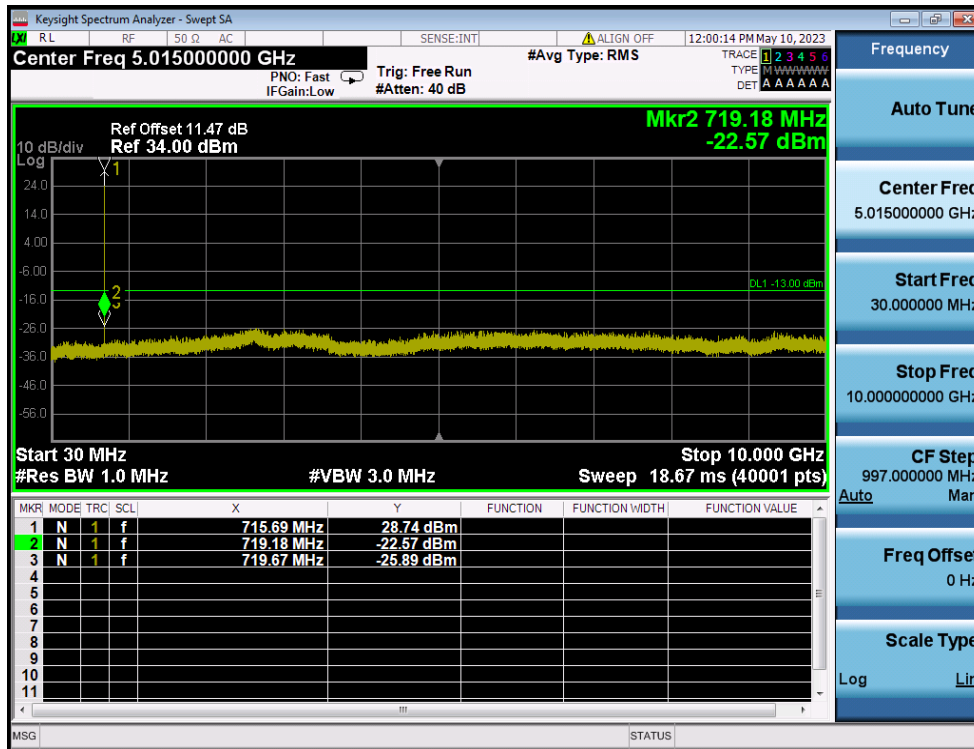

LTE Band 12(17) / 5MHz / 16QAM - RB Size/Offset (12/0) - Low Channel

LTE Band 12(17) / 5MHz / 16QAM - RB Size/Offset (1/12) - Mid Channel

LTE Band 12(17) / 5MHz / 64QAM - RB Size/Offset (12/0) - High Channel

8.4.2. LTE Band 12

LTE Band 12 / 3MHz / 16QAM - RB Size/Offset (8/7) - Low Channel

LTE Band 12 / 3MHz / 64QAM - RB Size/Offset (1/14) - Mid Channel

LTE Band 12 / 3MHz / QPSK - RB Size/Offset (8/7) - High Channel

LTE Band 12 / 1.4MHz / QPSK - RB Size/Offset (1/5) - Low Channel

LTE Band 12 / 1.4MHz / QPSK - RB Size/Offset (3/0) - Mid Channel

LTE Band 12 / 1.4MHz / QPSK - RB Size/Offset (6/0) - High Channel