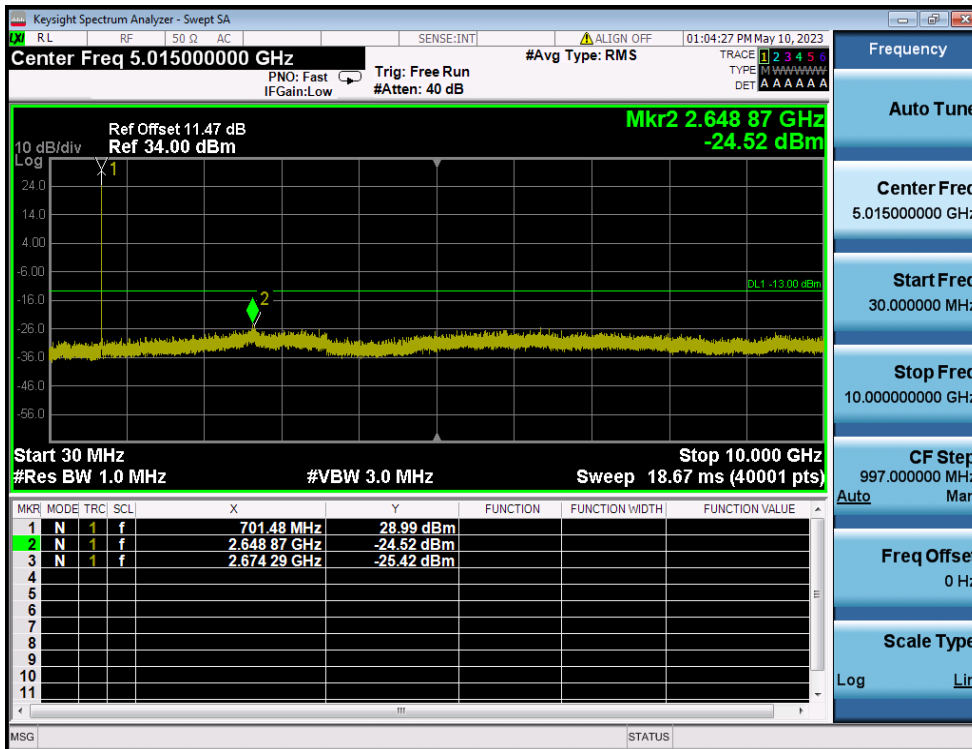

8.4. SPURIOUS AND HARMONICS EMISSIONS(Conducted)

8.4.1. LTE Band 12(17)

LTE Band 12(17) / 10MHz / 16QAM - RB Size/Offset (1/49) - Low Channel

LTE Band 12(17) / 10MHz / 64QAM - RB Size/Offset (1/49) – High Channel

LTE Band 12(17) / 5MHz / 16QAM - RB Size/Offset (12/0) - Low Channel

LTE Band 12(17) / 5MHz / 16QAM - RB Size/Offset (1/12) - Mid Channel

LTE Band 12(17) / 5MHz / 64QAM - RB Size/Offset (12/0) - High Channel

8.4.2. LTE Band 12

LTE Band 12 / 3MHz / 16QAM - RB Size/Offset (8/7) - Low Channel

LTE Band 12 / 3MHz / 64QAM - RB Size/Offset (1/14) - Mid Channel

LTE Band 12 / 3MHz / QPSK - RB Size/Offset (8/7) - High Channel

LTE Band 12 / 1.4MHz / QPSK - RB Size/Offset (1/5) - Low Channel

LTE Band 12 / 1.4MHz / QPSK - RB Size/Offset (3/0) - Mid Channel

LTE Band 12 / 1.4MHz / QPSK - RB Size/Offset (6/0) - High Channel