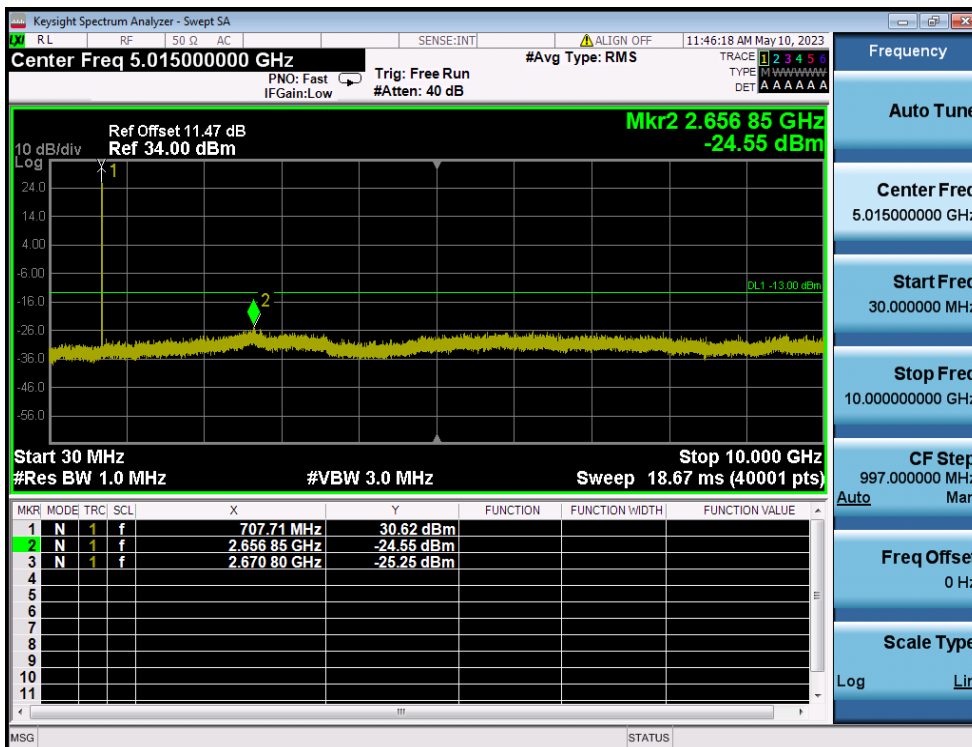

LTE Band 12(17) / 5MHz / 16QAM - RB Size/Offset (12/0) - Low Channel

LTE Band 12(17) / 5MHz / 16QAM - RB Size/Offset (1/12) - Mid Channel

LTE Band 12(17) / 5MHz / 64QAM - RB Size/Offset (12/0) - High Channel

8.4.2. LTE Band 12

LTE Band 12 / 3MHz / 16QAM - RB Size/Offset (8/7) - Low Channel

LTE Band 12 / 3MHz / 64QAM - RB Size/Offset (1/14) - Mid Channel

LTE Band 12 / 3MHz / QPSK - RB Size/Offset (8/7) - High Channel

LTE Band 12 / 1.4MHz / QPSK - RB Size/Offset (1/5) - Low Channel

LTE Band 12 / 1.4MHz / QPSK - RB Size/Offset (3/0) - Mid Channel

LTE Band 12 / 1.4MHz / QPSK - RB Size/Offset (6/0) - High Channel