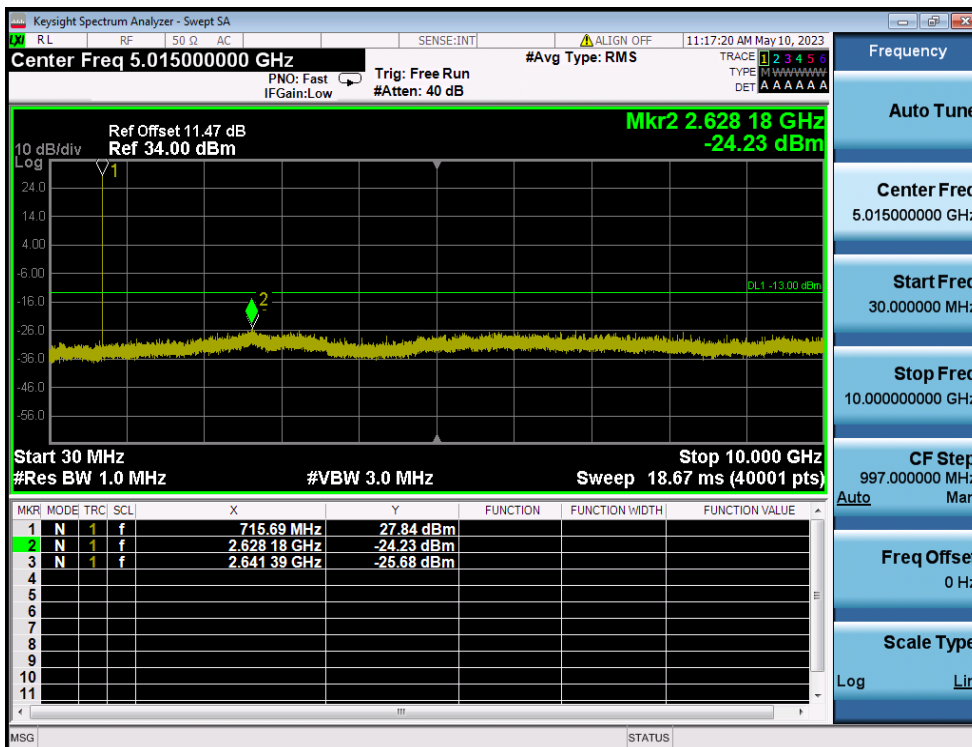

8.4. SPURIOUS AND HARMONICS EMISSIONS(Conducted)

8.4.1. LTE Band 12(17)

LTE Band 12(17) / 10MHz / 16QAM - RB Size/Offset (1/49) - Low Channel

LTE Band 12(17) / 10MHz / 64QAM - RB Size/Offset (1/49) – High Channel

LTE Band 12(17) / 5MHz / 16QAM - RB Size/Offset (12/0) - Low Channel

LTE Band 12(17) / 5MHz / 16QAM - RB Size/Offset (1/12) - Mid Channel

LTE Band 12(17) / 5MHz / 64QAM - RB Size/Offset (12/0) - High Channel

8.4.2. LTE Band 12

LTE Band 12 / 3MHz / 16QAM - RB Size/Offset (8/7) - Low Channel

LTE Band 12 / 3MHz / 64QAM - RB Size/Offset (1/14) - Mid Channel

LTE Band 12 / 3MHz / QPSK - RB Size/Offset (8/7) - High Channel