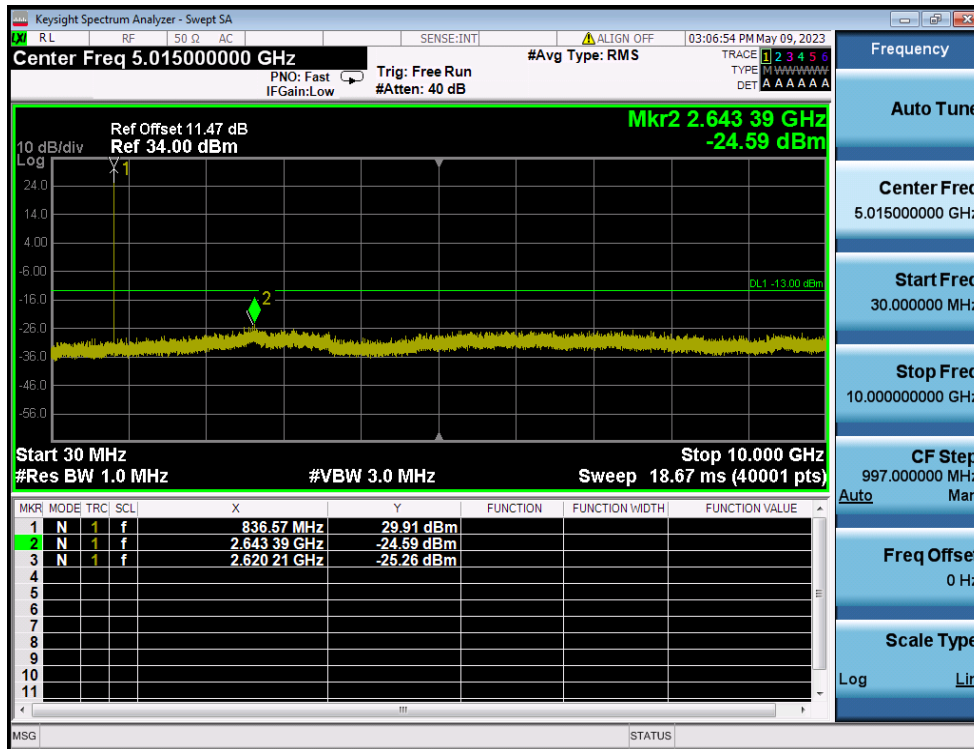

LTE Band 26(5) / 5MHz / QPSK - RB Size/Offset (1/12) - Mid Channel

LTE Band 26(5) / 5MHz / 16QAM - RB Size/Offset (1/0) - High Channel

LTE Band 26(5) / 3MHz / QPSK - RB Size/Offset (1/7) - Low Channel

LTE Band 26(5) / 3MHz / 16QAM - RB Size/Offset (8/4) - Mid Channel

LTE Band 26(5) / 3MHz / 64QAM - RB Size/Offset (8/4) - High Channel

LTE Band 26(5) / 1.4MHz / QPSK - RB Size/Offset (3/2) - Low Channel

LTE Band 26(5) / 1.4MHz / 64QAM - RB Size/Offset (3/0) - Mid Channel