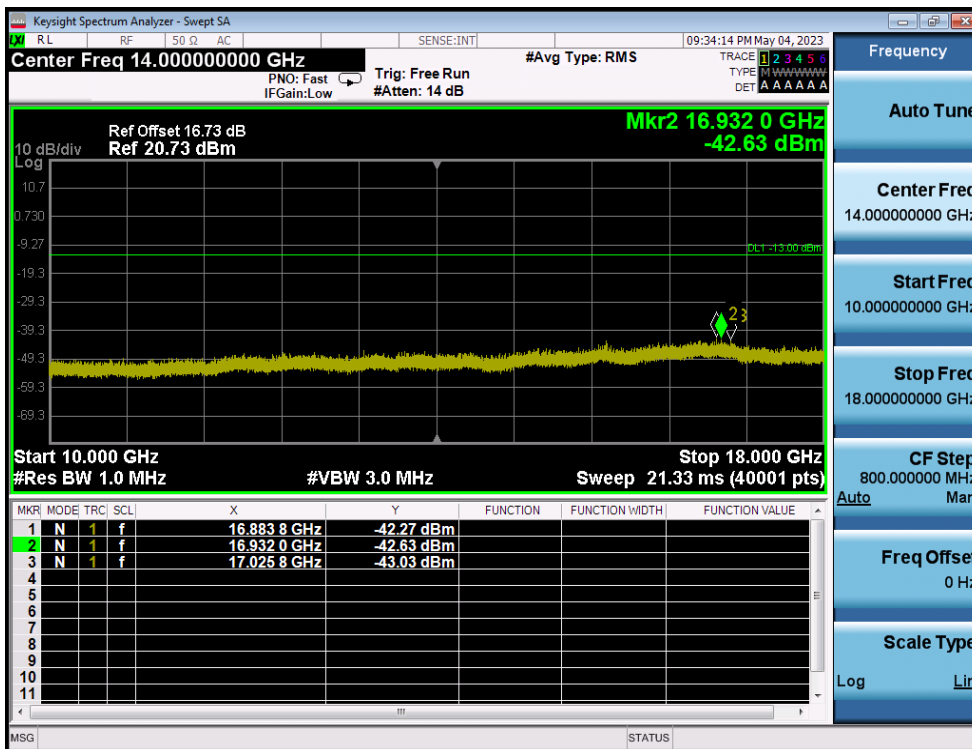

LTE Band 26(5) / 3MHz / 64QAM - RB Size/Offset (8/4) - High Channel

LTE Band 26(5) / 1.4MHz / QPSK - RB Size/Offset (3/2) - Low Channel

LTE Band 26(5) / 1.4MHz / 64QAM - RB Size/Offset (3/0) - Mid Channel

LTE Band 26(5) / 1.4MHz / 64QAM - RB Size/Offset (3/2) - High Channel

8.4.6. LTE Band 66(4)

LTE Band 66(4) / 20MHz / QPSK - RB Size/Offset (1/99) - Low Channel

LTE Band 66(4) / 20MHz / QPSK - RB Size/Offset (1/99) - Low Channel

LTE Band 66(4) / 20MHz / 64QAM - RB Size/Offset (50/0) - Mid Channel

LTE Band 66(4) / 20MHz / 64QAM - RB Size/Offset (50/0) - Mid Channel

LTE Band 66(4) / 20MHz / 64QAM - RB Size/Offset (1/99) - High Channel