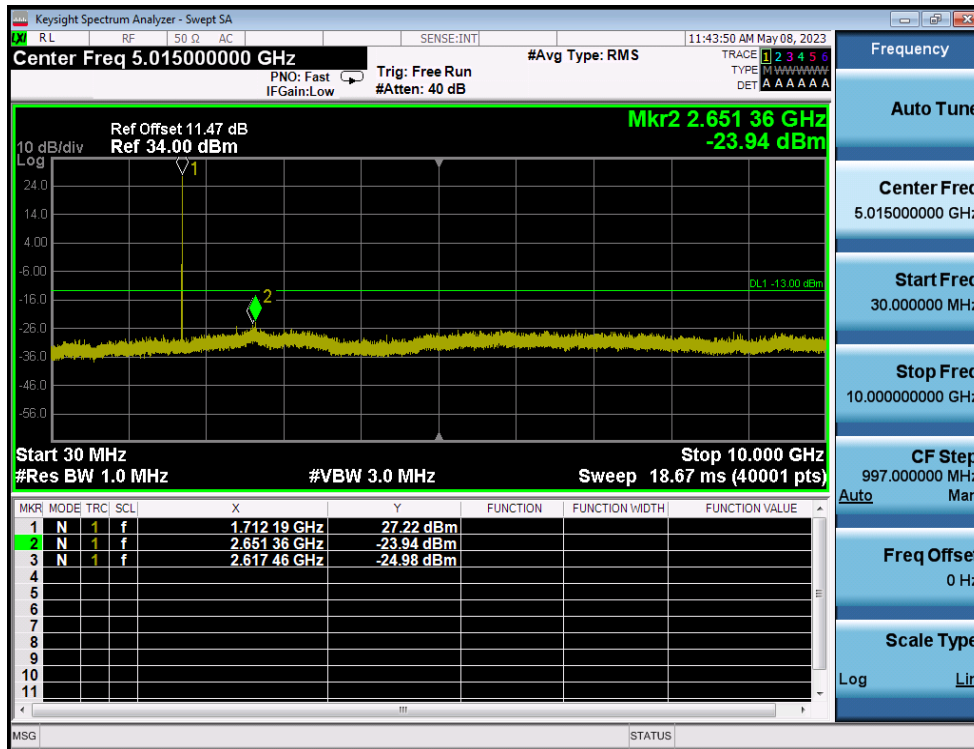

LTE Band 66(4) / 10MHz / 64QAM - RB Size/Offset (1/0) - High Channel

LTE Band 66(4) / 5MHz / 64QAM - RB Size/Offset (12/13) - Low Channel

LTE Band 66(4) / 5MHz / 64QAM - RB Size/Offset (12/13) - Low Channel

LTE Band 66(4) / 5MHz / QPSK - RB Size/Offset (1/24) - Mid Channel

LTE Band 66(4) / 5MHz / QPSK - RB Size/Offset (1/24) - Mid Channel

LTE Band 66(4) / 5MHz / 64QAM - RB Size/Offset (1/24) - High Channel

LTE Band 66(4) / 5MHz / 64QAM - RB Size/Offset (1/24) - High Channel

LTE Band 66(4) / 3MHz / 64QAM - RB Size/Offset (8/7) - Low Channel

LTE Band 66(4) / 3MHz / 64QAM - RB Size/Offset (8/7) - Low Channel