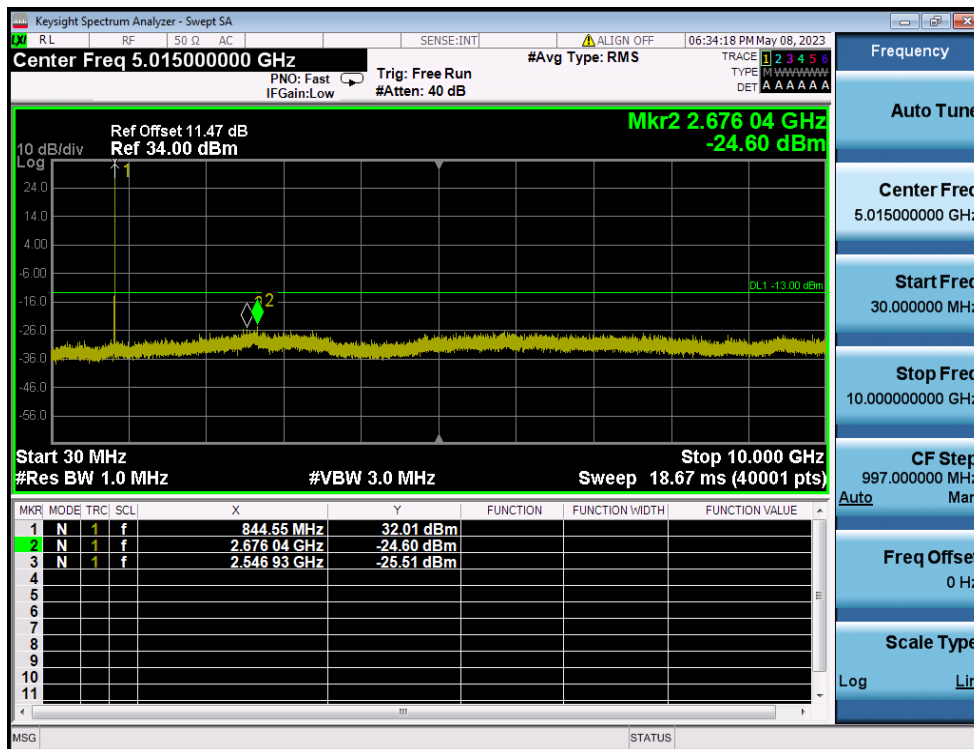

LTE Band 26(5) / 10MHz / 64QAM - RB Size/Offset (25/12) - Mid Channel

LTE Band 26(5) / 10MHz / QPSK - RB Size/Offset (1/0) - High Channel

LTE Band 26(5) / 5MHz / 16QAM - RB Size/Offset (12/6) - Low Channel

LTE Band 26(5) / 5MHz / QPSK - RB Size/Offset (1/12) - Mid Channel

LTE Band 26(5) / 5MHz / 16QAM - RB Size/Offset (1/0) - High Channel

LTE Band 26(5) / 3MHz / QPSK - RB Size/Offset (1/7) - Low Channel

LTE Band 26(5) / 3MHz / 16QAM - RB Size/Offset (8/4) - Mid Channel