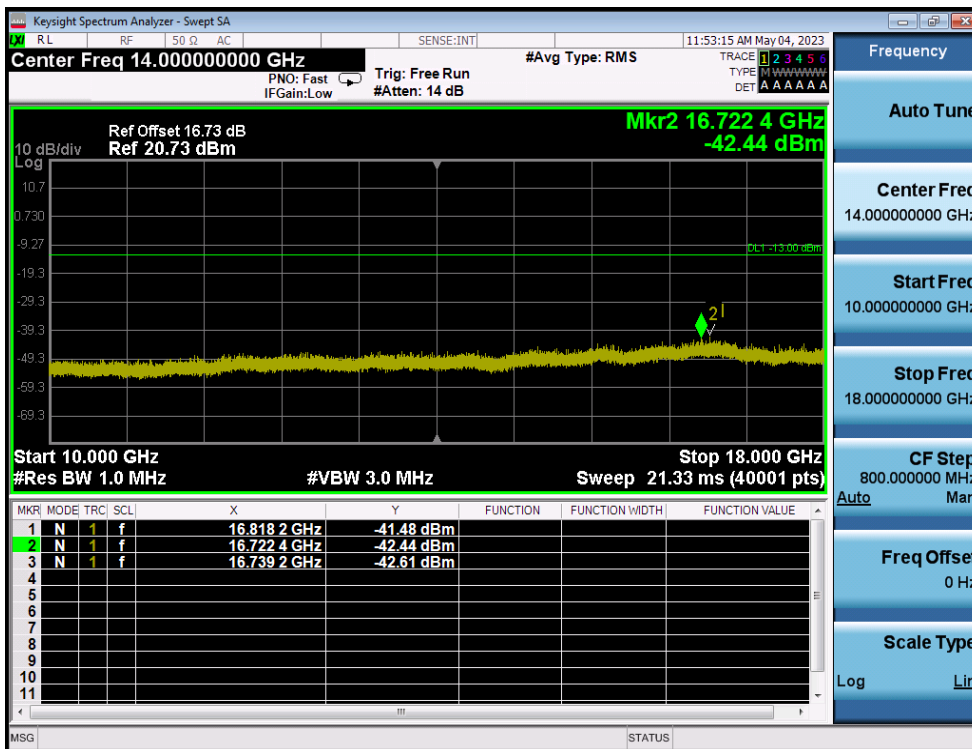

LTE Band 66(4) / 20MHz / 64QAM - RB Size/Offset (1/99) - High Channel

LTE Band 66(4) / 15MHz / 16QAM - RB Size/Offset (75/0) - Low Channel

LTE Band 66(4) / 15MHz / 16QAM - RB Size/Offset (75/0) - Low Channel

LTE Band 66(4) / 15MHz / 16QAM - RB Size/Offset (36/0) - Mid Channel

LTE Band 66(4) / 15MHz / 16QAM - RB Size/Offset (36/0) - Mid Channel

LTE Band 66(4) / 15MHz / QPSK - RB Size/Offset (1/0) - High Channel

LTE Band 66(4) / 15MHz / QPSK - RB Size/Offset (1/0) - High Channel

LTE Band 66(4) / 10MHz / 16QAM - RB Size/Offset (25/0) - Low Channel

LTE Band 66(4) / 10MHz / 16QAM - RB Size/Offset (25/0) - Low Channel