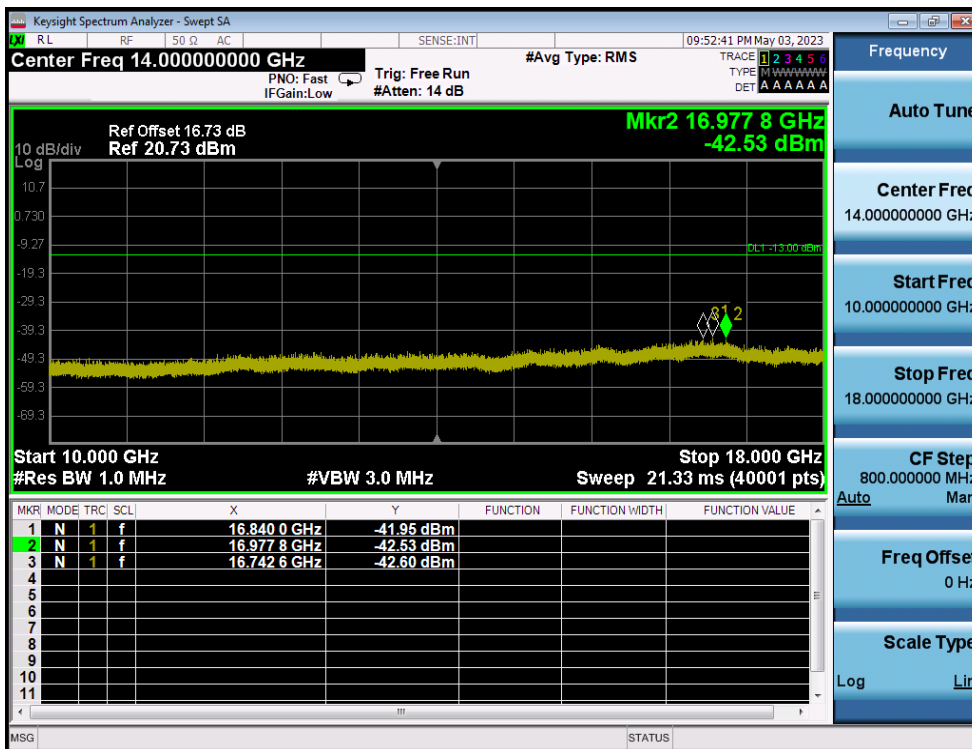

LTE Band 66(4) / 20MHz / 64QAM - RB Size/Offset (1/99) - High Channel

LTE Band 66(4) / 15MHz / 16QAM - RB Size/Offset (75/0) - Low Channel

LTE Band 66(4) / 15MHz / 16QAM - RB Size/Offset (75/0) - Low Channel

LTE Band 66(4) / 15MHz / 16QAM - RB Size/Offset (36/0) - Mid Channel

LTE Band 66(4) / 15MHz / 16QAM - RB Size/Offset (36/0) - Mid Channel

LTE Band 66(4) / 15MHz / QPSK - RB Size/Offset (1/0) - High Channel