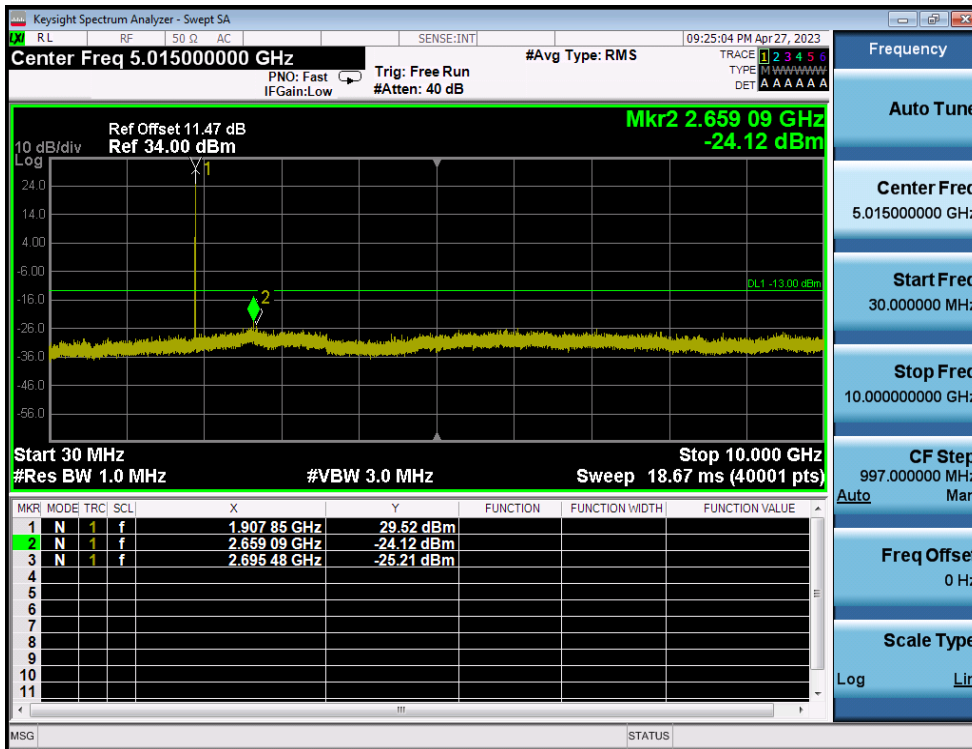

LTE Band 25(2) / 20MHz / QPSK - RB Size/Offset (100/0) - Mid Channel

LTE Band 25(2) / 20MHz / QPSK - RB Size/Offset (100/0) - Mid Channel

LTE Band 25(2) / 20MHz / 64QAM - RB Size/Offset (50/25) - High Channel

LTE Band 25(2) / 20MHz / 64QAM - RB Size/Offset (50/25) - High Channel

LTE Band 25(2) / 15MHz / 16QAM - RB Size/Offset (1/36) - Low Channel

LTE Band 25(2) / 15MHz / 16QAM - RB Size/Offset (1/36) - Low Channel

LTE Band 25(2) / 15MHz / 64QAM - RB Size/Offset (36/0) - Mid Channel

LTE Band 25(2) / 15MHz / 64QAM - RB Size/Offset (36/0) - Mid Channel

LTE Band 25(2) / 15MHz / 64QAM - RB Size/Offset (1/36) - High Channel