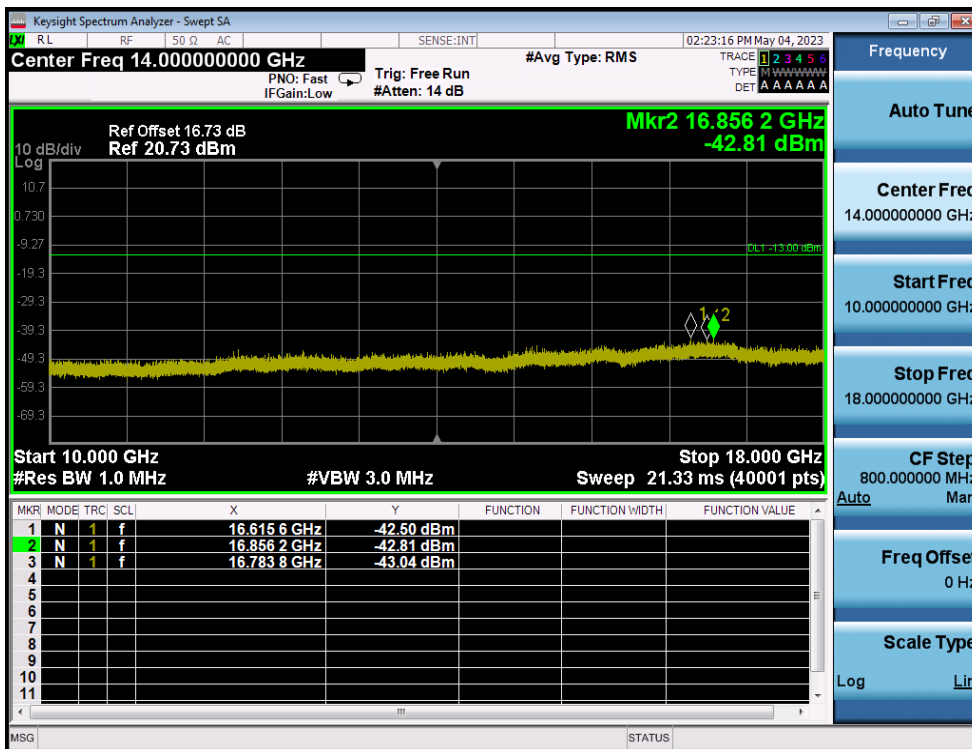

LTE Band 66(4) / 5MHz / 64QAM - RB Size/Offset (1/24) - High Channel

LTE Band 66(4) / 3MHz / 64QAM - RB Size/Offset (8/7) - Low Channel

LTE Band 66(4) / 3MHz / 64QAM - RB Size/Offset (8/7) - Low Channel

LTE Band 66(4) / 3MHz / 64QAM - RB Size/Offset (1/14) - Mid Channel

LTE Band 66(4) / 3MHz / 64QAM - RB Size/Offset (1/14) - Mid Channel

LTE Band 66(4) / 3MHz / 16QAM - RB Size/Offset (1/0) - High Channel