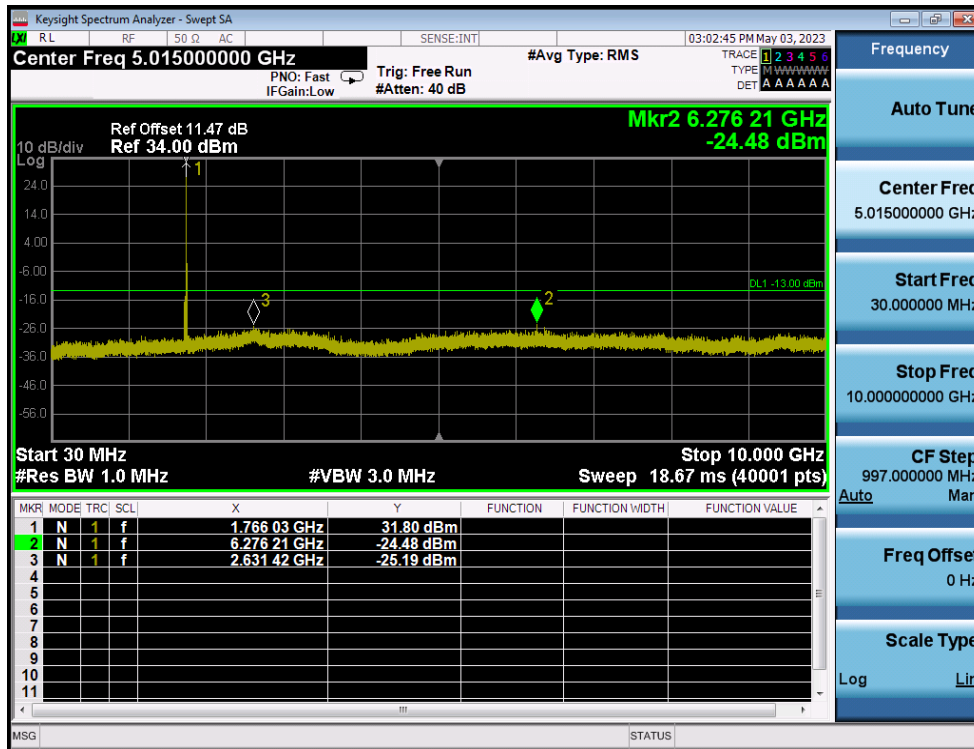

LTE Band 66(4) / 20MHz / 64QAM - RB Size/Offset (1/99) - High Channel

LTE Band 66(4) / 15MHz / 16QAM - RB Size/Offset (75/0) - Low Channel

LTE Band 66(4) / 15MHz / 16QAM - RB Size/Offset (75/0) - Low Channel

LTE Band 66(4) / 15MHz / 16QAM - RB Size/Offset (36/0) - Mid Channel

LTE Band 66(4) / 15MHz / 16QAM - RB Size/Offset (36/0) - Mid Channel

LTE Band 66(4) / 15MHz / QPSK - RB Size/Offset (1/0) - High Channel