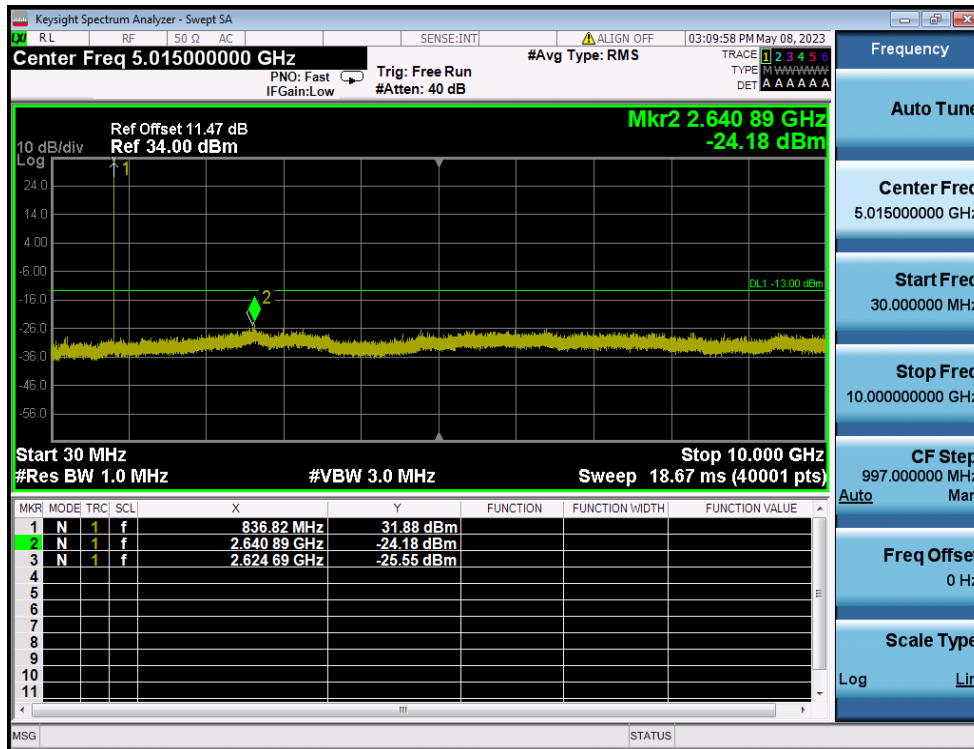

8.4.3. LTE Band 13

LTE Band 13 / 10MHz / QPSK - RB Size/Offset (1/25) - Low Channel

LTE Band 13 / 5MHz / QPSK - RB Size/Offset (1/24) - Low Channel

LTE Band 13 / 5MHz / QPSK - RB Size/Offset (1/12) - Mid Channel

8.4.4. LTE Band 26

LTE Band 26 / 15MHz / QPSK - RB Size/Offset (36/39) - Low Channel

LTE Band 26 / 15MHz / QPSK - RB Size/Offset (75/0) - Mid Channel

8.4.5. LTE Band 26(5)

LTE Band 26(5) / 10MHz / 64QAM - RB Size/Offset (50/0) - Low Channel

LTE Band 26(5) / 10MHz / 64QAM - RB Size/Offset (25/12) - Mid Channel

LTE Band 26(5) / 10MHz / QPSK - RB Size/Offset (1/0) - High Channel

LTE Band 26(5) / 5MHz / 16QAM - RB Size/Offset (12/6) - Low Channel