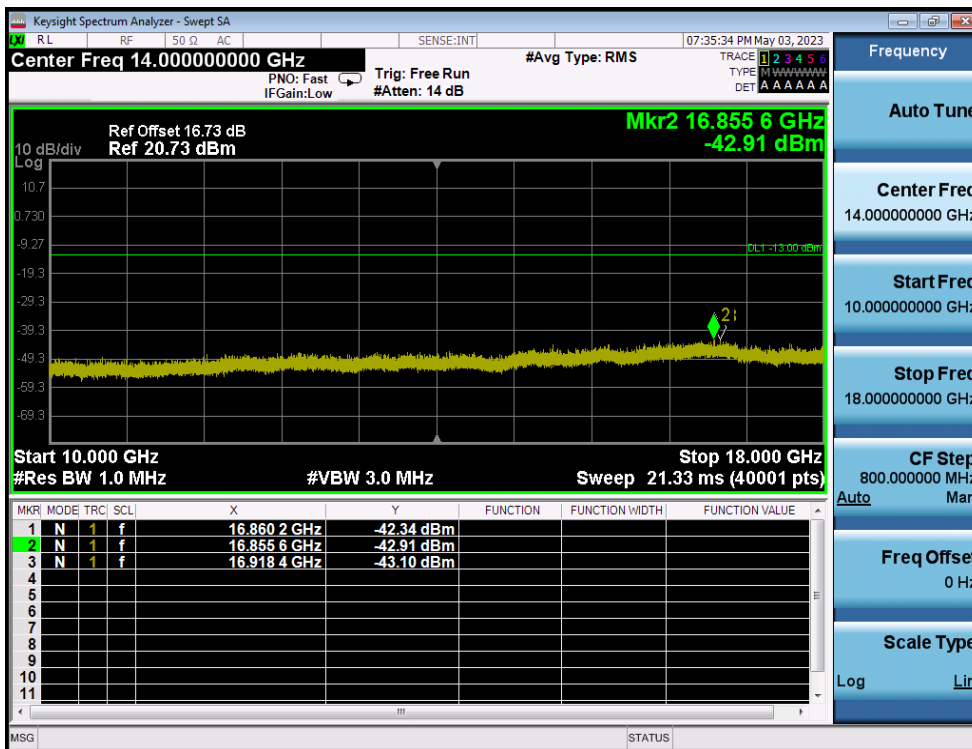

LTE Band 66(4) / 3MHz / 64QAM - RB Size/Offset (1/14) - Mid Channel

LTE Band 66(4) / 3MHz / 64QAM - RB Size/Offset (1/14) - Mid Channel

LTE Band 66(4) / 3MHz / 16QAM - RB Size/Offset (1/0) - High Channel

LTE Band 66(4) / 3MHz / 16QAM - RB Size/Offset (1/0) - High Channel

LTE Band 66(4) / 1.4MHz / QPSK - RB Size/Offset (1/0) - Low Channel

LTE Band 66(4) / 1.4MHz / QPSK - RB Size/Offset (1/0) - Low Channel

LTE Band 66(4) / 1.4MHz / QPSK - RB Size/Offset (3/0) - Mid Channel

LTE Band 66(4) / 1.4MHz / QPSK - RB Size/Offset (3/0) - Mid Channel

LTE Band 66(4) / 1.4MHz / 16QAM - RB Size/Offset (3/2) - High Channel