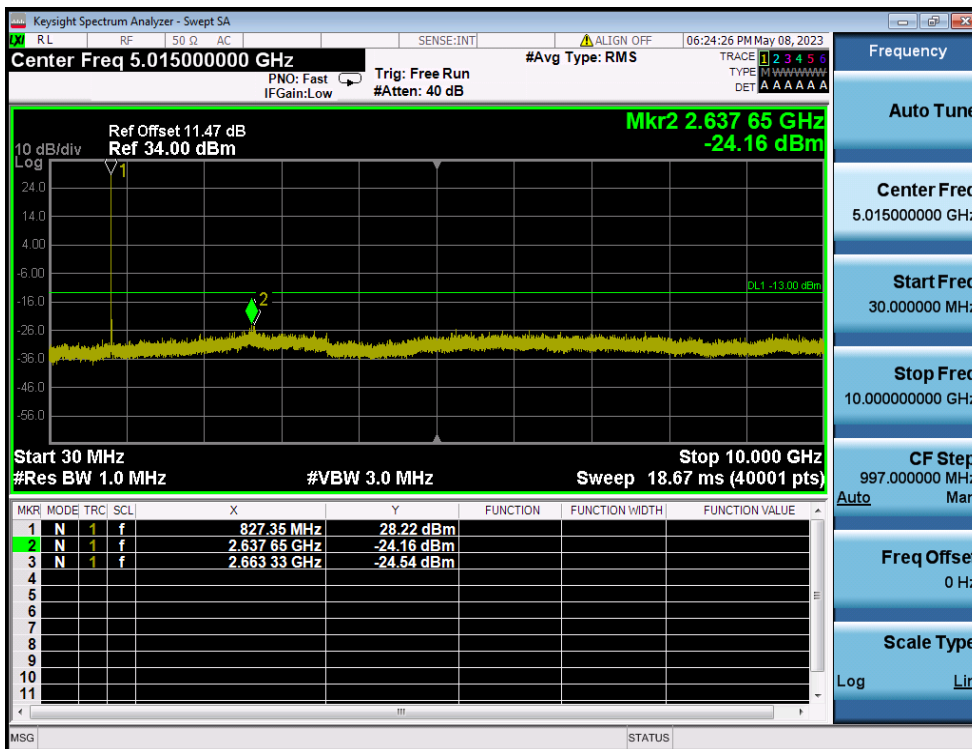

8.4.3. LTE Band 13

LTE Band 13 / 10MHz / QPSK - RB Size/Offset (1/25) - Low Channel

LTE Band 13 / 5MHz / QPSK - RB Size/Offset (1/24) - Low Channel

LTE Band 13 / 5MHz / QPSK - RB Size/Offset (1/12) - Mid Channel

8.4.4. LTE Band 26

LTE Band 26 / 15MHz / QPSK - RB Size/Offset (36/39) - Low Channel

LTE Band 26 / 15MHz / QPSK - RB Size/Offset (75/0) - Mid Channel

8.4.5. LTE Band 26(5)

LTE Band 26(5) / 10MHz / 64QAM - RB Size/Offset (50/0) - Low Channel

LTE Band 26(5) / 10MHz / 64QAM - RB Size/Offset (25/12) - Mid Channel

LTE Band 26(5) / 10MHz / QPSK - RB Size/Offset (1/0) - High Channel

LTE Band 26(5) / 5MHz / 16QAM - RB Size/Offset (12/6) - Low Channel