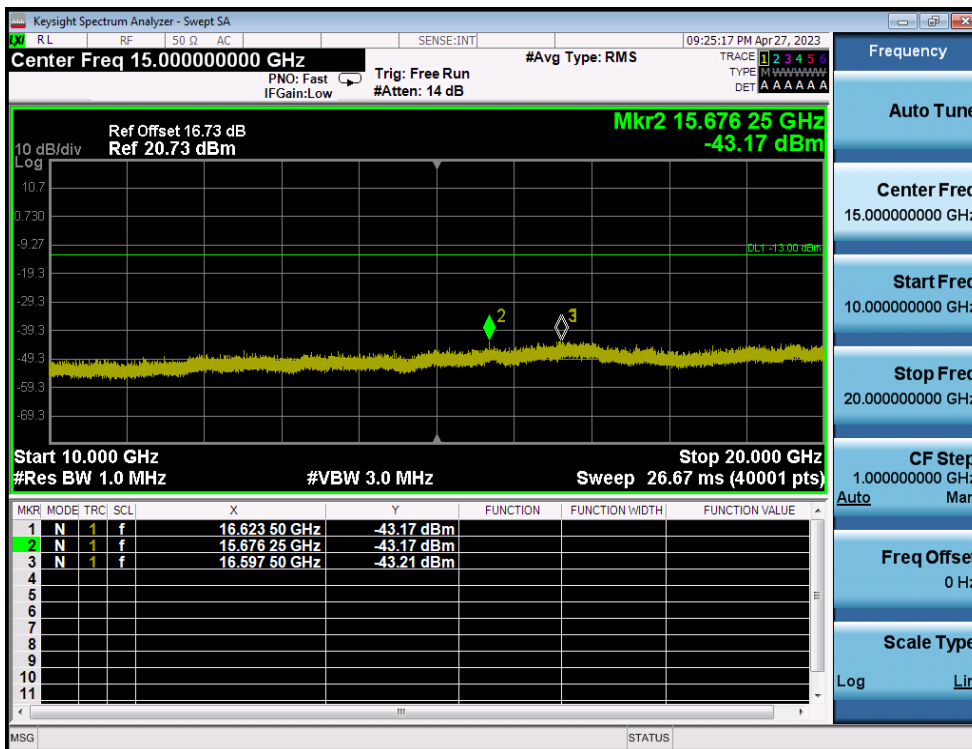

LTE Band 25(2) / 20MHz / QPSK - RB Size/Offset (100/0) - Mid Channel

LTE Band 25(2) / 20MHz / QPSK - RB Size/Offset (100/0) - Mid Channel

LTE Band 25(2) / 20MHz / 64QAM - RB Size/Offset (50/25) - High Channel

LTE Band 25(2) / 20MHz / 64QAM - RB Size/Offset (50/25) - High Channel

LTE Band 25(2) / 15MHz / 16QAM - RB Size/Offset (1/36) - Low Channel

LTE Band 25(2) / 15MHz / 16QAM - RB Size/Offset (1/36) - Low Channel

LTE Band 25(2) / 15MHz / 64QAM - RB Size/Offset (36/0) - Mid Channel

LTE Band 25(2) / 15MHz / 64QAM - RB Size/Offset (36/0) - Mid Channel

LTE Band 25(2) / 15MHz / 64QAM - RB Size/Offset (1/36) - High Channel