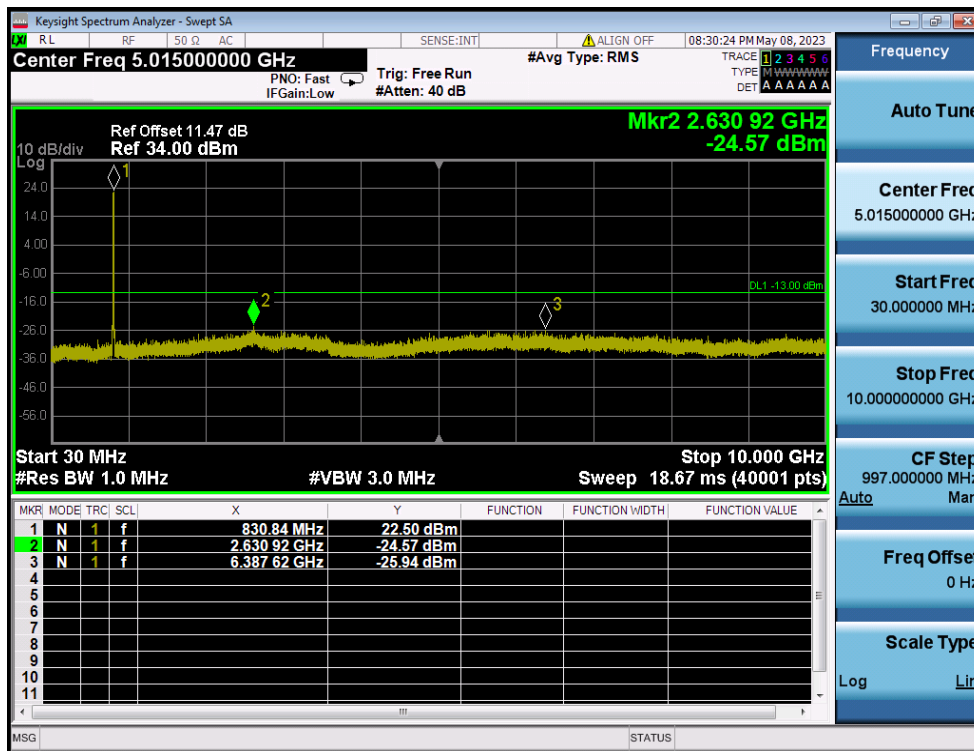

8.4.3. LTE Band 13

LTE Band 13 / 10MHz / QPSK - RB Size/Offset (1/25) - Low Channel

LTE Band 13 / 5MHz / QPSK - RB Size/Offset (1/24) - Low Channel

LTE Band 13 / 5MHz / QPSK - RB Size/Offset (1/12) - Mid Channel

8.4.4. LTE Band 26

LTE Band 26 / 15MHz / QPSK - RB Size/Offset (36/39) - Low Channel

LTE Band 26 / 15MHz / QPSK - RB Size/Offset (75/0) - Mid Channel

8.4.5. LTE Band 26(5)

LTE Band 26(5) / 10MHz / 64QAM - RB Size/Offset (50/0) - Low Channel

LTE Band 26(5) / 10MHz / 64QAM - RB Size/Offset (25/12) - Mid Channel

LTE Band 26(5) / 10MHz / QPSK - RB Size/Offset (1/0) - High Channel

LTE Band 26(5) / 5MHz / 16QAM - RB Size/Offset (12/6) - Low Channel