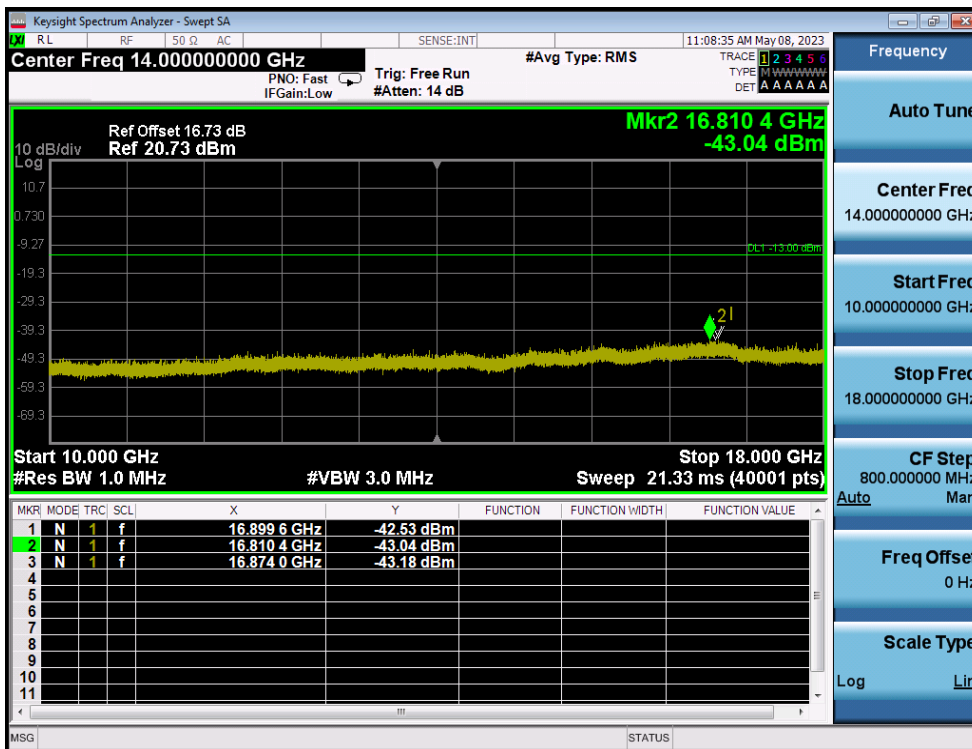

LTE Band 66(4) / 10MHz / 64QAM - RB Size/Offset (1/0) - High Channel

LTE Band 66(4) / 5MHz / 64QAM - RB Size/Offset (12/13) - Low Channel

LTE Band 66(4) / 5MHz / 64QAM - RB Size/Offset (12/13) - Low Channel

LTE Band 66(4) / 5MHz / QPSK - RB Size/Offset (1/24) - Mid Channel

LTE Band 66(4) / 5MHz / QPSK - RB Size/Offset (1/24) - Mid Channel

LTE Band 66(4) / 5MHz / 64QAM - RB Size/Offset (1/24) - High Channel