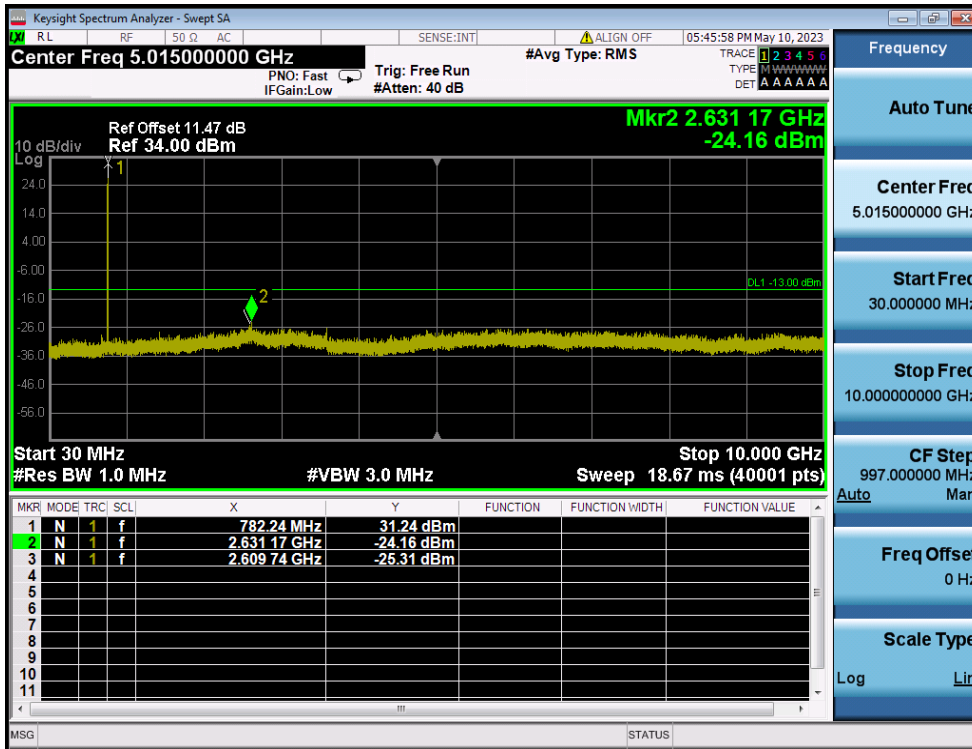

8.4.3. LTE Band 13

LTE Band 13 / 10MHz / QPSK - RB Size/Offset (1/25) - Low Channel

LTE Band 13 / 5MHz / QPSK - RB Size/Offset (1/24) - Low Channel

LTE Band 13 / 5MHz / QPSK - RB Size/Offset (1/12) - Mid Channel

8.4.4. LTE Band 26

LTE Band 26 / 15MHz / QPSK - RB Size/Offset (36/39) - Low Channel

LTE Band 26 / 15MHz / QPSK - RB Size/Offset (75/0) - Mid Channel

8.4.5. LTE Band 26(5)

LTE Band 26(5) / 10MHz / 64QAM - RB Size/Offset (50/0) - Low Channel

LTE Band 26(5) / 10MHz / 64QAM - RB Size/Offset (25/12) - Mid Channel

LTE Band 26(5) / 10MHz / QPSK - RB Size/Offset (1/0) - High Channel

LTE Band 26(5) / 5MHz / 16QAM - RB Size/Offset (12/6) - Low Channel