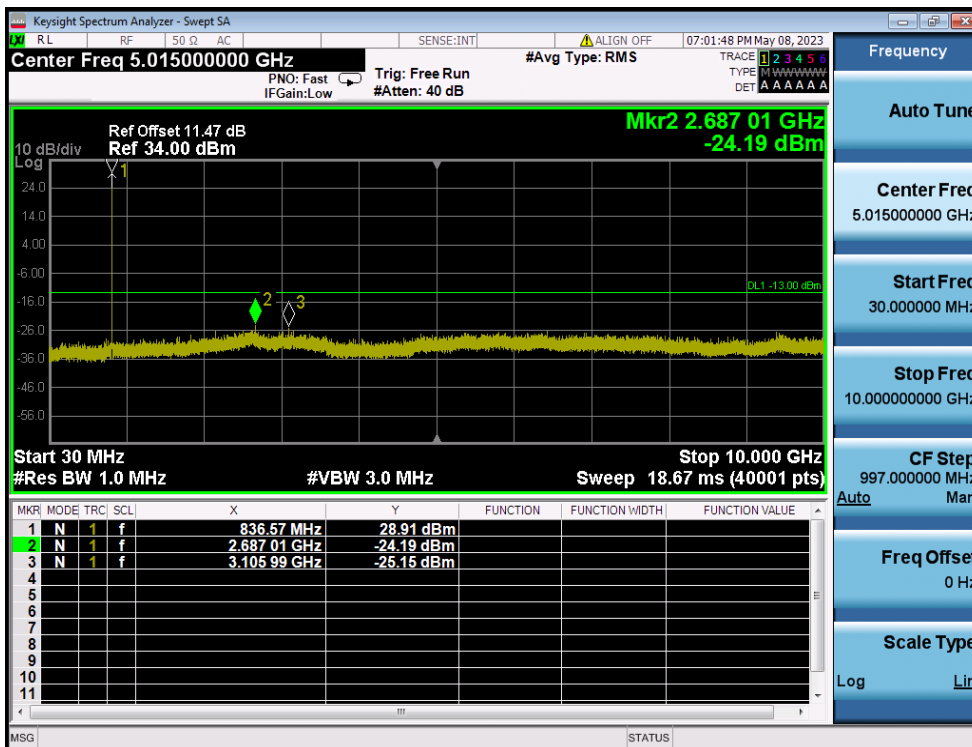

LTE Band 26(5) / 10MHz / 64QAM - RB Size/Offset (25/12) - Mid Channel

LTE Band 26(5) / 10MHz / QPSK - RB Size/Offset (1/0) - High Channel

LTE Band 26(5) / 5MHz / 16QAM - RB Size/Offset (12/6) - Low Channel

LTE Band 26(5) / 5MHz / QPSK - RB Size/Offset (1/12) - Mid Channel

LTE Band 26(5) / 5MHz / 16QAM - RB Size/Offset (1/0) - High Channel

LTE Band 26(5) / 3MHz / QPSK - RB Size/Offset (1/7) - Low Channel

LTE Band 26(5) / 3MHz / 16QAM - RB Size/Offset (8/4) - Mid Channel