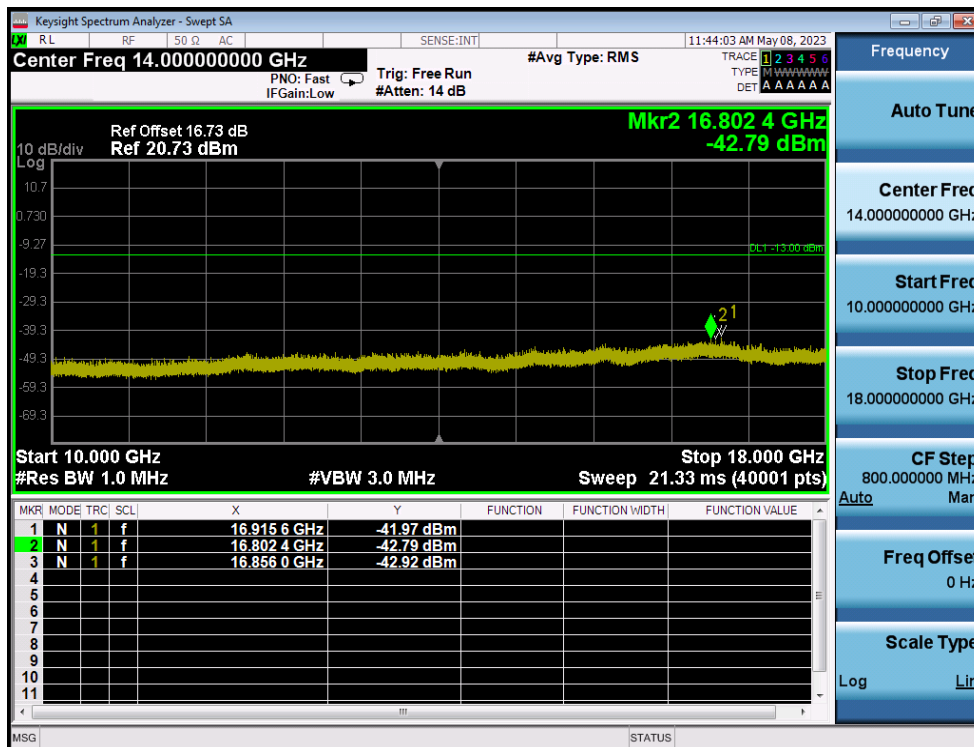

LTE Band 66(4) / 5MHz / QPSK - RB Size/Offset (1/24) - Mid Channel

LTE Band 66(4) / 5MHz / QPSK - RB Size/Offset (1/24) - Mid Channel

LTE Band 66(4) / 5MHz / 64QAM - RB Size/Offset (1/24) - High Channel

LTE Band 66(4) / 5MHz / 64QAM - RB Size/Offset (1/24) - High Channel

LTE Band 66(4) / 3MHz / 64QAM - RB Size/Offset (8/7) - Low Channel

LTE Band 66(4) / 3MHz / 64QAM - RB Size/Offset (8/7) - Low Channel