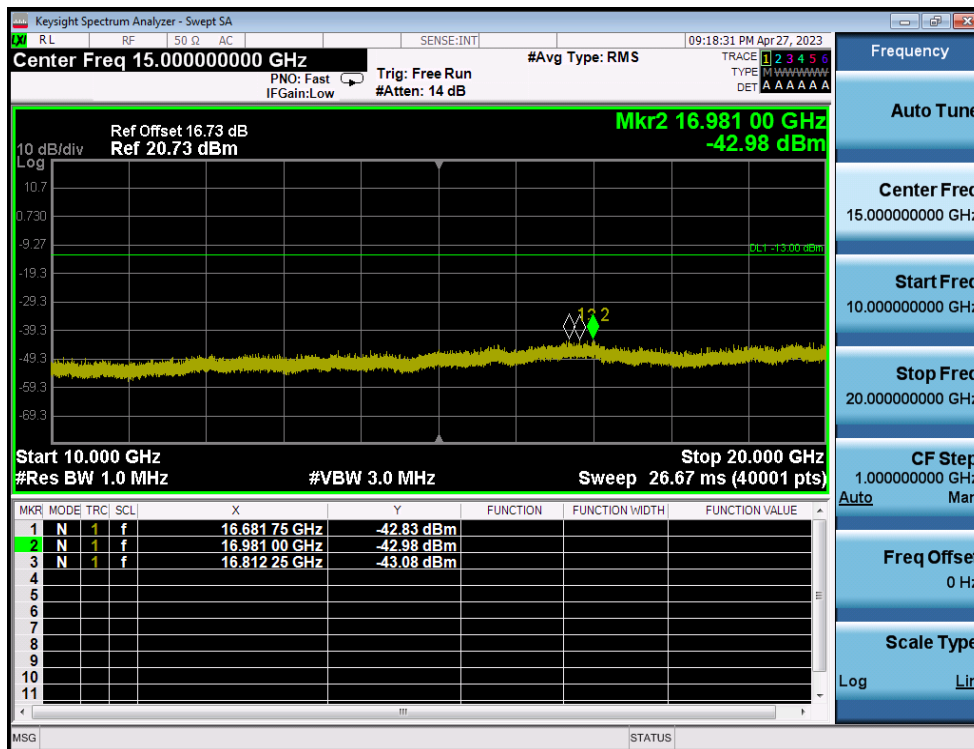

LTE Band 25(2) / 20MHz / QPSK - RB Size/Offset (100/0) - Mid Channel

LTE Band 25(2) / 20MHz / QPSK - RB Size/Offset (100/0) - Mid Channel

LTE Band 25(2) / 20MHz / 64QAM - RB Size/Offset (50/25) - High Channel

LTE Band 25(2) / 20MHz / 64QAM - RB Size/Offset (50/25) - High Channel

LTE Band 25(2) / 15MHz / 16QAM - RB Size/Offset (1/36) - Low Channel

LTE Band 25(2) / 15MHz / 16QAM - RB Size/Offset (1/36) - Low Channel

LTE Band 25(2) / 15MHz / 64QAM - RB Size/Offset (36/0) - Mid Channel

LTE Band 25(2) / 15MHz / 64QAM - RB Size/Offset (36/0) - Mid Channel

LTE Band 25(2) / 15MHz / 64QAM - RB Size/Offset (1/36) - High Channel