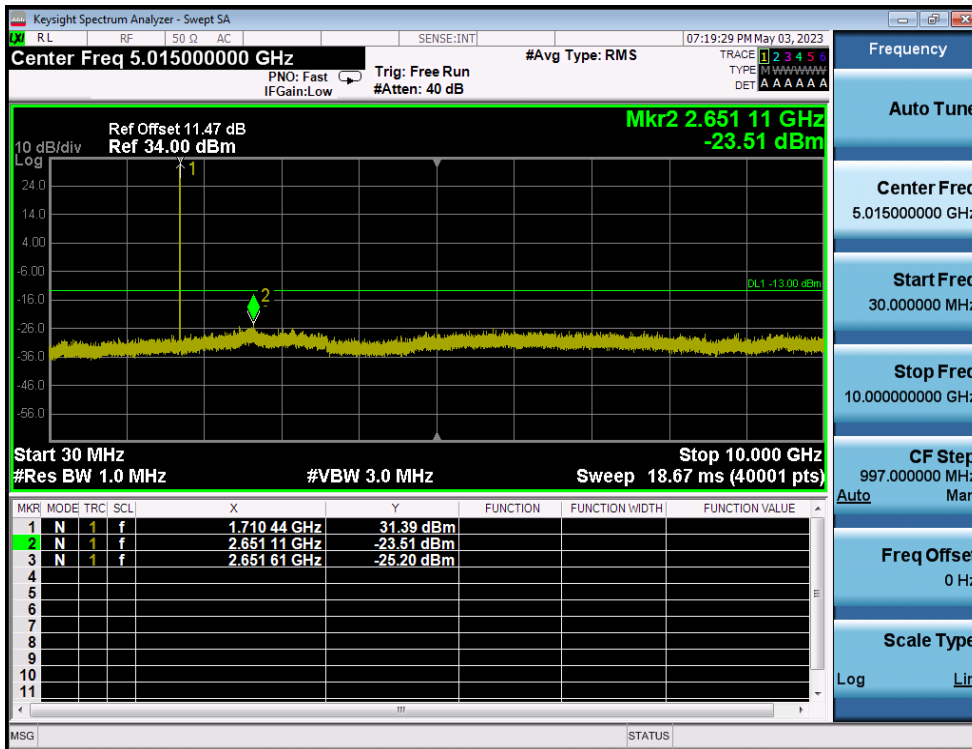

LTE Band 66(4) / 5MHz / 64QAM - RB Size/Offset (1/24) - High Channel

LTE Band 66(4) / 3MHz / 64QAM - RB Size/Offset (8/7) - Low Channel

LTE Band 66(4) / 3MHz / 64QAM - RB Size/Offset (8/7) - Low Channel

LTE Band 66(4) / 3MHz / 64QAM - RB Size/Offset (1/14) - Mid Channel

LTE Band 66(4) / 3MHz / 64QAM - RB Size/Offset (1/14) - Mid Channel

LTE Band 66(4) / 3MHz / 16QAM - RB Size/Offset (1/0) - High Channel

LTE Band 66(4) / 3MHz / 16QAM - RB Size/Offset (1/0) - High Channel

LTE Band 66(4) / 1.4MHz / QPSK - RB Size/Offset (1/0) - Low Channel

LTE Band 66(4) / 1.4MHz / QPSK - RB Size/Offset (1/0) - Low Channel