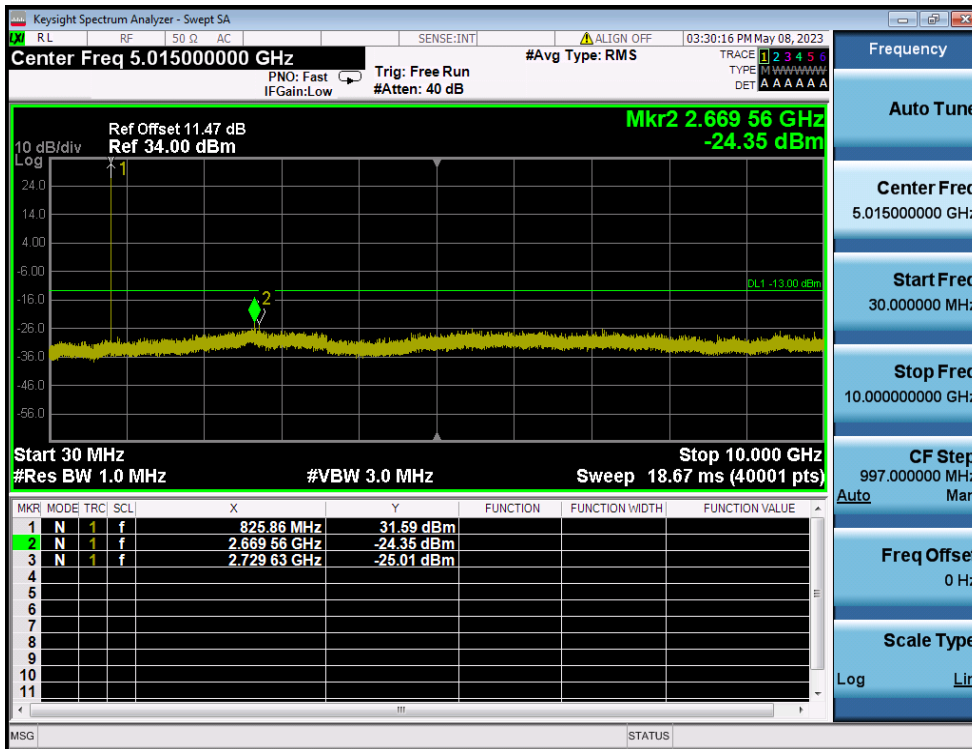

LTE Band 26(5) / 10MHz / 64QAM - RB Size/Offset (25/12) - Mid Channel

LTE Band 26(5) / 10MHz / QPSK - RB Size/Offset (1/0) - High Channel

LTE Band 26(5) / 5MHz / 16QAM - RB Size/Offset (12/6) - Low Channel

LTE Band 26(5) / 5MHz / QPSK - RB Size/Offset (1/12) - Mid Channel

LTE Band 26(5) / 5MHz / 16QAM - RB Size/Offset (1/0) - High Channel

LTE Band 26(5) / 3MHz / QPSK - RB Size/Offset (1/7) - Low Channel

LTE Band 26(5) / 3MHz / 16QAM - RB Size/Offset (8/4) - Mid Channel