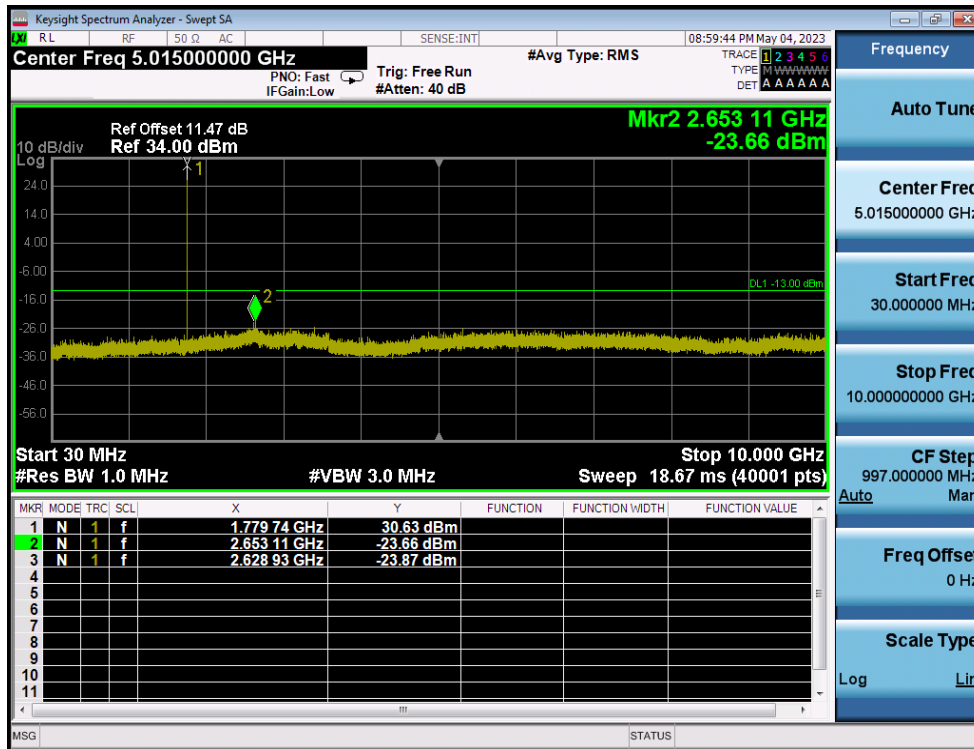

LTE Band 66(4) / 3MHz / 64QAM - RB Size/Offset (1/14) - Mid Channel

LTE Band 66(4) / 3MHz / 64QAM - RB Size/Offset (1/14) - Mid Channel

LTE Band 66(4) / 3MHz / 16QAM - RB Size/Offset (1/0) - High Channel

LTE Band 66(4) / 3MHz / 16QAM - RB Size/Offset (1/0) - High Channel

LTE Band 66(4) / 1.4MHz / QPSK - RB Size/Offset (1/0) - Low Channel

LTE Band 66(4) / 1.4MHz / QPSK - RB Size/Offset (1/0) - Low Channel

LTE Band 66(4) / 1.4MHz / QPSK - RB Size/Offset (3/0) - Mid Channel

LTE Band 66(4) / 1.4MHz / QPSK - RB Size/Offset (3/0) - Mid Channel

LTE Band 66(4) / 1.4MHz / 16QAM - RB Size/Offset (3/2) - High Channel