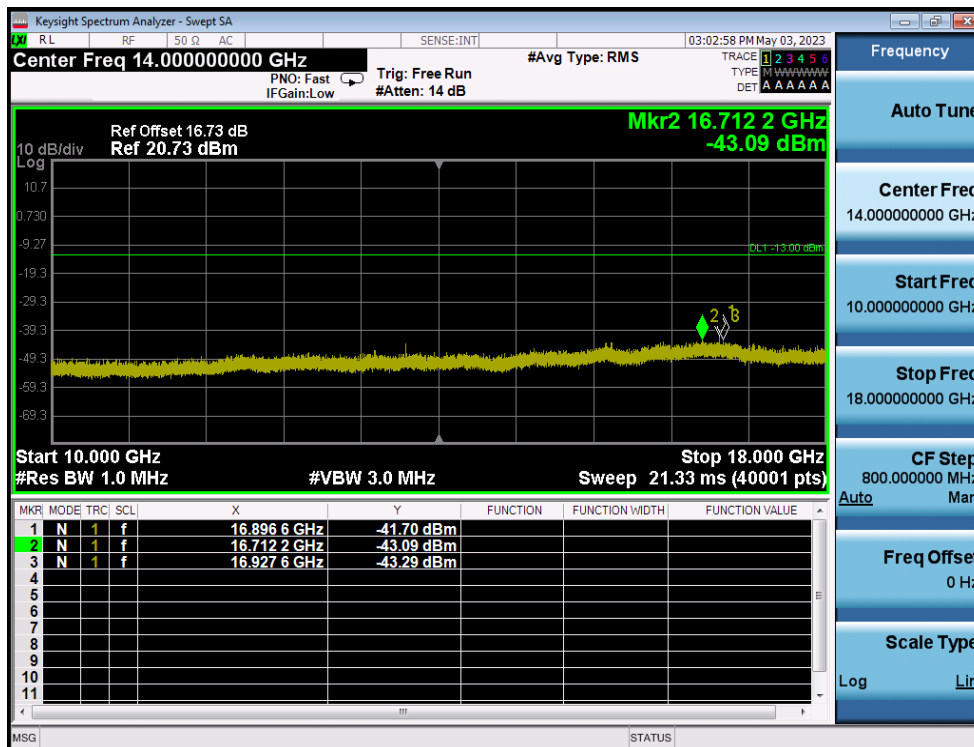

LTE Band 66(4) / 20MHz / 64QAM - RB Size/Offset (1/99) - High Channel

LTE Band 66(4) / 15MHz / 16QAM - RB Size/Offset (75/0) - Low Channel

LTE Band 66(4) / 15MHz / 16QAM - RB Size/Offset (75/0) - Low Channel

LTE Band 66(4) / 15MHz / 16QAM - RB Size/Offset (36/0) - Mid Channel

LTE Band 66(4) / 15MHz / 16QAM - RB Size/Offset (36/0) - Mid Channel

LTE Band 66(4) / 15MHz / QPSK - RB Size/Offset (1/0) - High Channel

LTE Band 66(4) / 15MHz / QPSK - RB Size/Offset (1/0) - High Channel

LTE Band 66(4) / 10MHz / 16QAM - RB Size/Offset (25/0) - Low Channel

LTE Band 66(4) / 10MHz / 16QAM - RB Size/Offset (25/0) - Low Channel