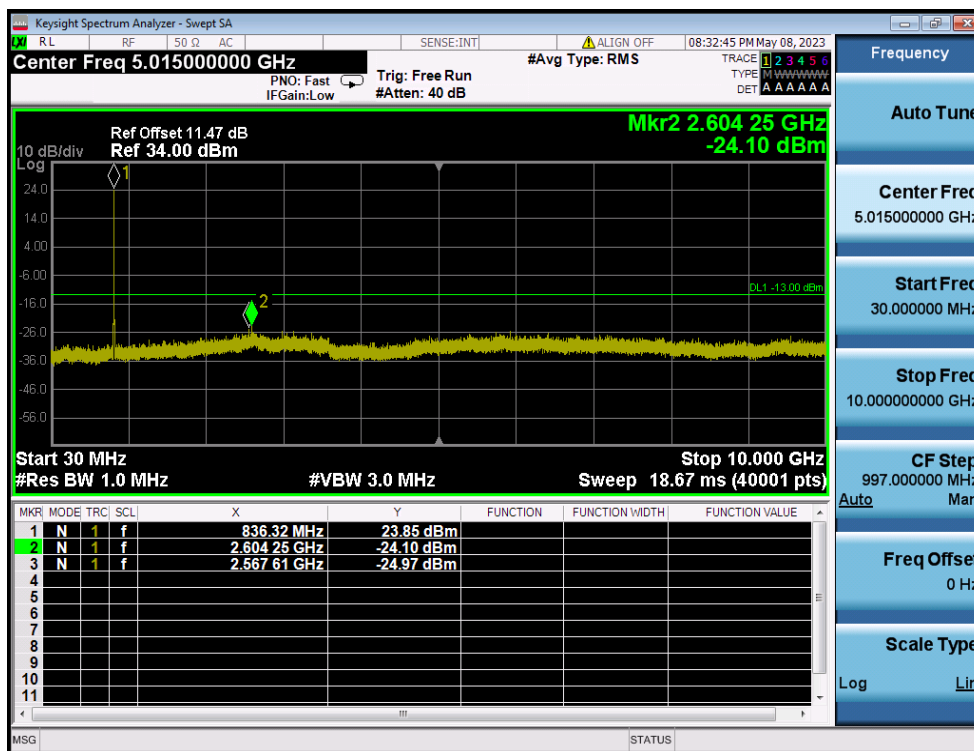

8.4.3. LTE Band 13

LTE Band 13 / 10MHz / QPSK - RB Size/Offset (1/25) - Low Channel

LTE Band 13 / 5MHz / QPSK - RB Size/Offset (1/24) - Low Channel

LTE Band 13 / 5MHz / QPSK - RB Size/Offset (1/12) - Mid Channel

8.4.4. LTE Band 26

LTE Band 26 / 15MHz / QPSK - RB Size/Offset (36/39) - Low Channel

LTE Band 26 / 15MHz / QPSK - RB Size/Offset (75/0) - Mid Channel

8.4.5. LTE Band 26(5)

LTE Band 26(5) / 10MHz / 64QAM - RB Size/Offset (50/0) - Low Channel

LTE Band 26(5) / 10MHz / 64QAM - RB Size/Offset (25/12) - Mid Channel

LTE Band 26(5) / 10MHz / QPSK - RB Size/Offset (1/0) - High Channel

LTE Band 26(5) / 5MHz / 16QAM - RB Size/Offset (12/6) - Low Channel