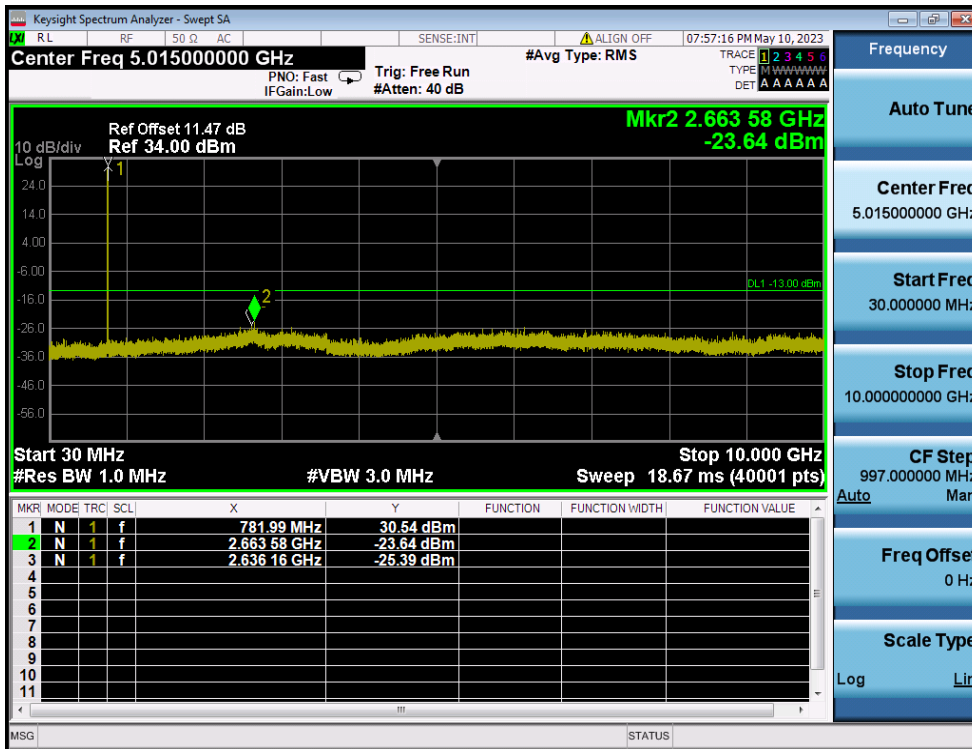

8.4.3. LTE Band 13

LTE Band 13 / 10MHz / QPSK - RB Size/Offset (1/25) - Low Channel

LTE Band 13 / 5MHz / QPSK - RB Size/Offset (1/24) - Low Channel

LTE Band 13 / 5MHz / QPSK - RB Size/Offset (1/12) - Mid Channel

8.4.4. LTE Band 26

LTE Band 26 / 15MHz / QPSK - RB Size/Offset (36/39) - Low Channel

LTE Band 26 / 15MHz / QPSK - RB Size/Offset (75/0) - Mid Channel

8.4.5. LTE Band 26(5)

LTE Band 26(5) / 10MHz / 64QAM - RB Size/Offset (50/0) - Low Channel

LTE Band 26(5) / 10MHz / 64QAM - RB Size/Offset (25/12) - Mid Channel

LTE Band 26(5) / 10MHz / QPSK - RB Size/Offset (1/0) - High Channel

LTE Band 26(5) / 5MHz / 16QAM - RB Size/Offset (12/6) - Low Channel