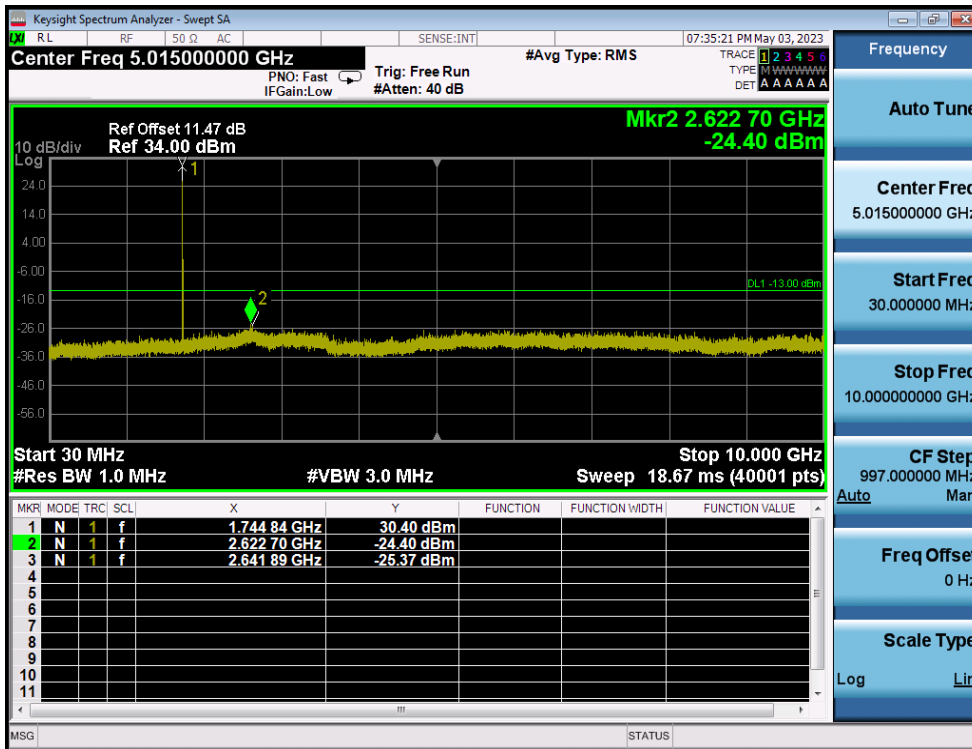

LTE Band 66(4) / 5MHz / 64QAM - RB Size/Offset (1/24) - High Channel

LTE Band 66(4) / 3MHz / 64QAM - RB Size/Offset (8/7) - Low Channel

LTE Band 66(4) / 3MHz / 64QAM - RB Size/Offset (8/7) - Low Channel

LTE Band 66(4) / 3MHz / 64QAM - RB Size/Offset (1/14) - Mid Channel

LTE Band 66(4) / 3MHz / 64QAM - RB Size/Offset (1/14) - Mid Channel

LTE Band 66(4) / 3MHz / 16QAM - RB Size/Offset (1/0) - High Channel

LTE Band 66(4) / 3MHz / 16QAM - RB Size/Offset (1/0) - High Channel

LTE Band 66(4) / 1.4MHz / QPSK - RB Size/Offset (1/0) - Low Channel

LTE Band 66(4) / 1.4MHz / QPSK - RB Size/Offset (1/0) - Low Channel

LTE Band 66(4) / 1.4MHz / QPSK - RB Size/Offset (3/0) - Mid Channel

LTE Band 66(4) / 1.4MHz / QPSK - RB Size/Offset (3/0) - Mid Channel

LTE Band 66(4) / 1.4MHz / 16QAM - RB Size/Offset (3/2) - High Channel