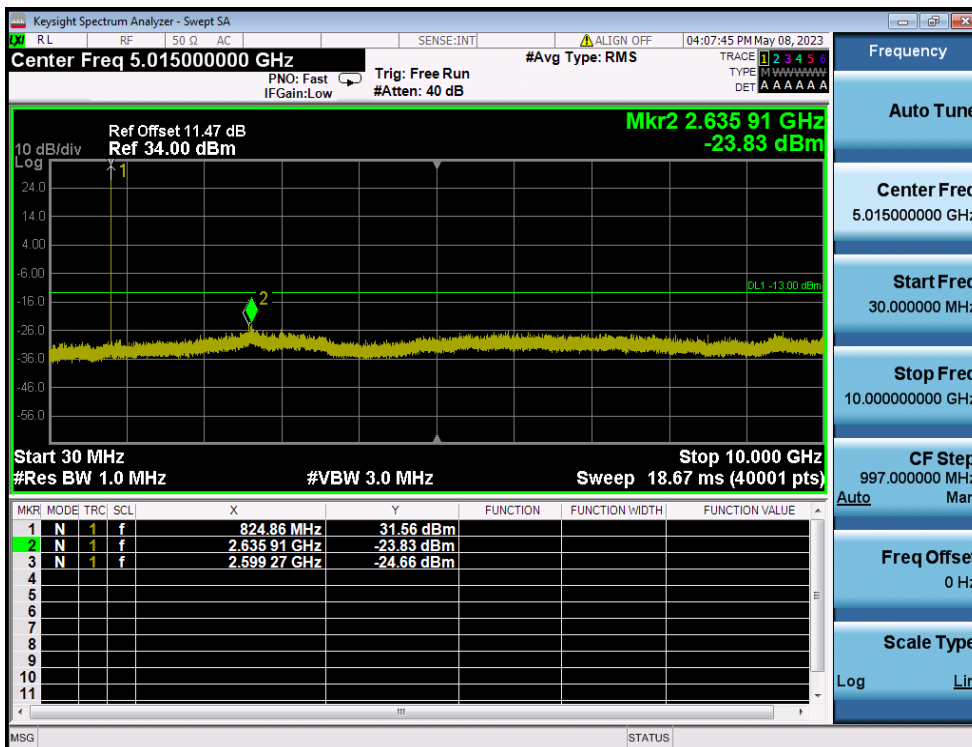

LTE Band 26(5) / 5MHz / QPSK - RB Size/Offset (1/12) - Mid Channel

LTE Band 26(5) / 5MHz / 16QAM - RB Size/Offset (1/0) - High Channel

LTE Band 26(5) / 3MHz / QPSK - RB Size/Offset (1/7) - Low Channel

LTE Band 26(5) / 3MHz / 16QAM - RB Size/Offset (8/4) - Mid Channel

LTE Band 26(5) / 3MHz / 64QAM - RB Size/Offset (8/4) - High Channel

LTE Band 26(5) / 1.4MHz / QPSK - RB Size/Offset (3/2) - Low Channel

LTE Band 26(5) / 1.4MHz / 64QAM - RB Size/Offset (3/0) - Mid Channel