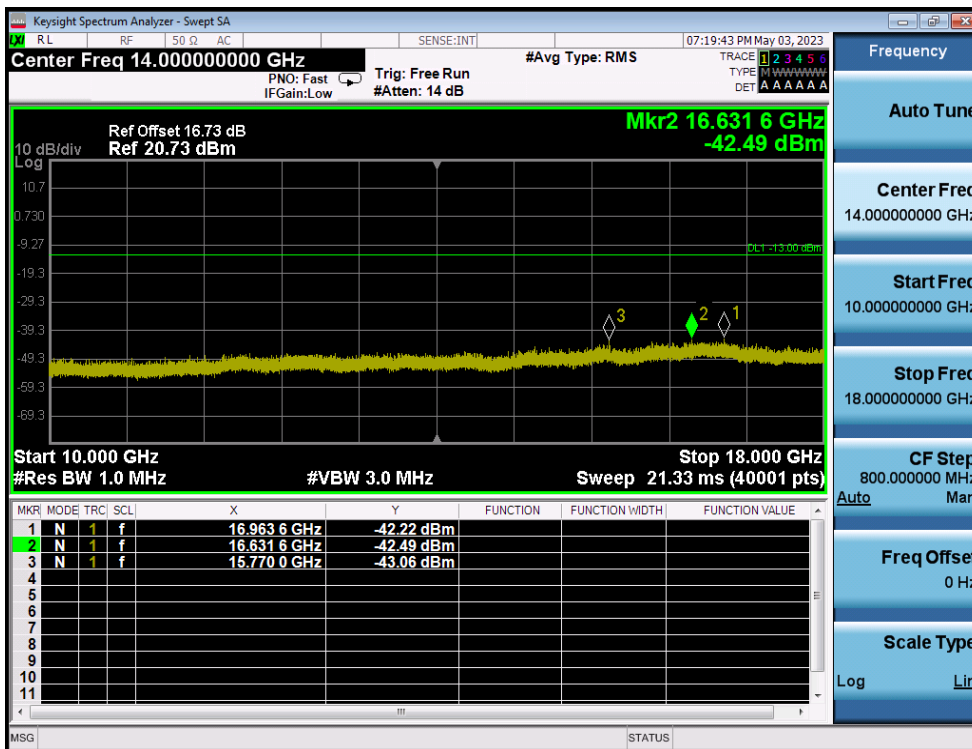

LTE Band 66(4) / 5MHz / 64QAM - RB Size/Offset (1/24) - High Channel

LTE Band 66(4) / 3MHz / 64QAM - RB Size/Offset (8/7) - Low Channel

LTE Band 66(4) / 3MHz / 64QAM - RB Size/Offset (8/7) - Low Channel

LTE Band 66(4) / 3MHz / 64QAM - RB Size/Offset (1/14) - Mid Channel

LTE Band 66(4) / 3MHz / 64QAM - RB Size/Offset (1/14) - Mid Channel

LTE Band 66(4) / 3MHz / 16QAM - RB Size/Offset (1/0) - High Channel

LTE Band 66(4) / 3MHz / 16QAM - RB Size/Offset (1/0) - High Channel

LTE Band 66(4) / 1.4MHz / QPSK - RB Size/Offset (1/0) - Low Channel

LTE Band 66(4) / 1.4MHz / QPSK - RB Size/Offset (1/0) - Low Channel