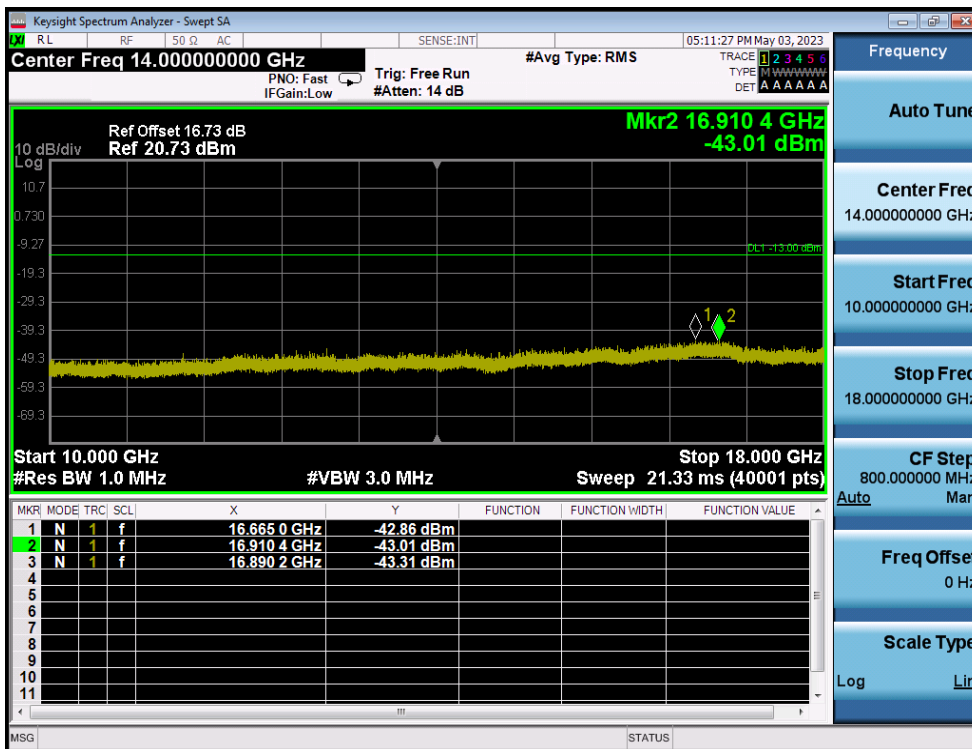

LTE Band 66(4) / 10MHz / 64QAM - RB Size/Offset (1/0) - High Channel

LTE Band 66(4) / 5MHz / 64QAM - RB Size/Offset (12/13) - Low Channel

LTE Band 66(4) / 5MHz / 64QAM - RB Size/Offset (12/13) - Low Channel

LTE Band 66(4) / 5MHz / QPSK - RB Size/Offset (1/24) - Mid Channel

LTE Band 66(4) / 5MHz / QPSK - RB Size/Offset (1/24) - Mid Channel

LTE Band 66(4) / 5MHz / 64QAM - RB Size/Offset (1/24) - High Channel