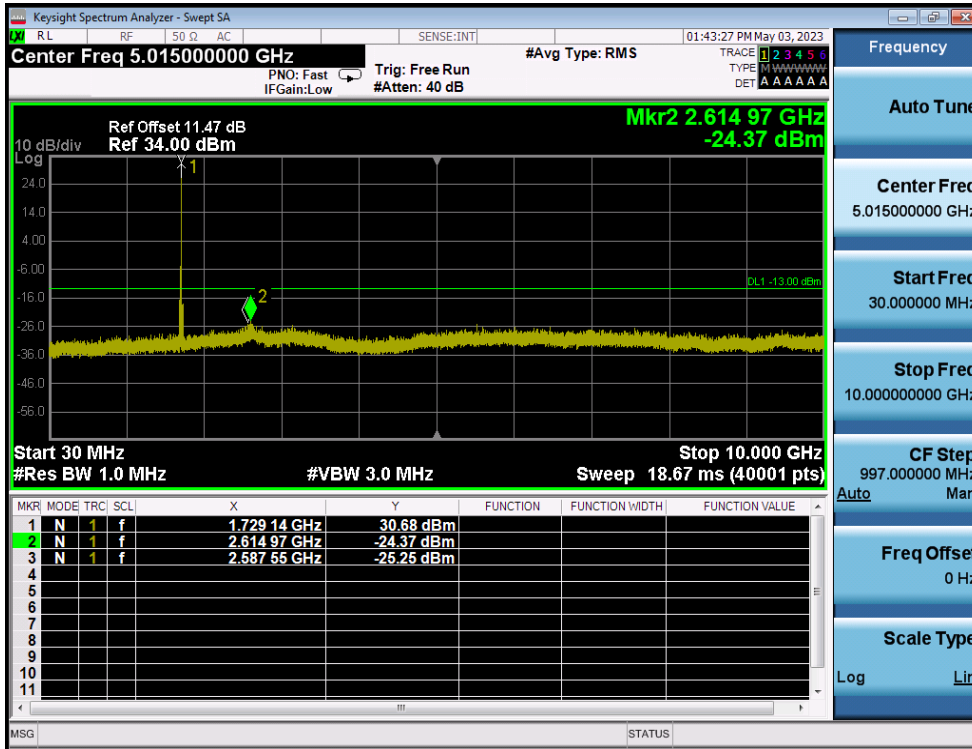

LTE Band 26(5) / 3MHz / 64QAM - RB Size/Offset (8/4) - High Channel

LTE Band 26(5) / 1.4MHz / QPSK - RB Size/Offset (3/2) - Low Channel

LTE Band 26(5) / 1.4MHz / 64QAM - RB Size/Offset (3/0) - Mid Channel

LTE Band 26(5) / 1.4MHz / 64QAM - RB Size/Offset (3/2) - High Channel

8.4.6. LTE Band 66(4)

LTE Band 66(4) / 20MHz / QPSK - RB Size/Offset (1/99) - Low Channel

LTE Band 66(4) / 20MHz / QPSK - RB Size/Offset (1/99) - Low Channel