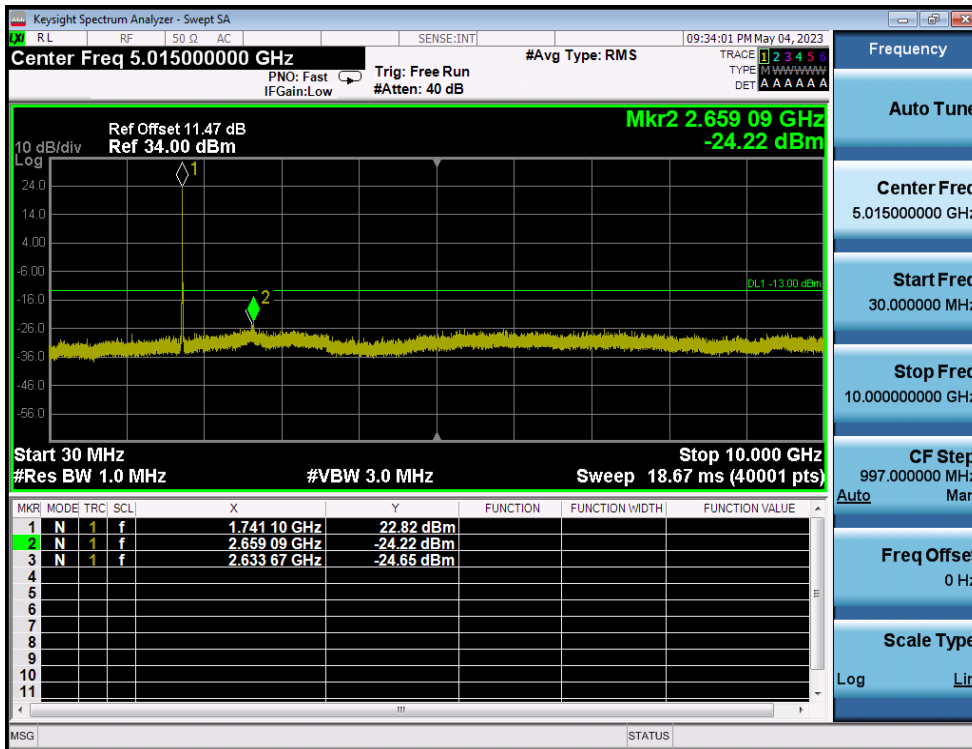

LTE Band 26(5) / 3MHz / 64QAM - RB Size/Offset (8/4) - High Channel

LTE Band 26(5) / 1.4MHz / QPSK - RB Size/Offset (3/2) - Low Channel

LTE Band 26(5) / 1.4MHz / 64QAM - RB Size/Offset (3/0) - Mid Channel

LTE Band 26(5) / 1.4MHz / 64QAM - RB Size/Offset (3/2) - High Channel

8.4.6. LTE Band 66(4)

LTE Band 66(4) / 20MHz / QPSK - RB Size/Offset (1/99) - Low Channel

LTE Band 66(4) / 20MHz / QPSK - RB Size/Offset (1/99) - Low Channel

LTE Band 66(4) / 20MHz / 64QAM - RB Size/Offset (50/0) - Mid Channel

LTE Band 66(4) / 20MHz / 64QAM - RB Size/Offset (50/0) - Mid Channel

LTE Band 66(4) / 20MHz / 64QAM - RB Size/Offset (1/99) - High Channel

LTE Band 66(4) / 20MHz / 64QAM - RB Size/Offset (1/99) - High Channel

LTE Band 66(4) / 15MHz / 16QAM - RB Size/Offset (75/0) - Low Channel

LTE Band 66(4) / 15MHz / 16QAM - RB Size/Offset (75/0) - Low Channel