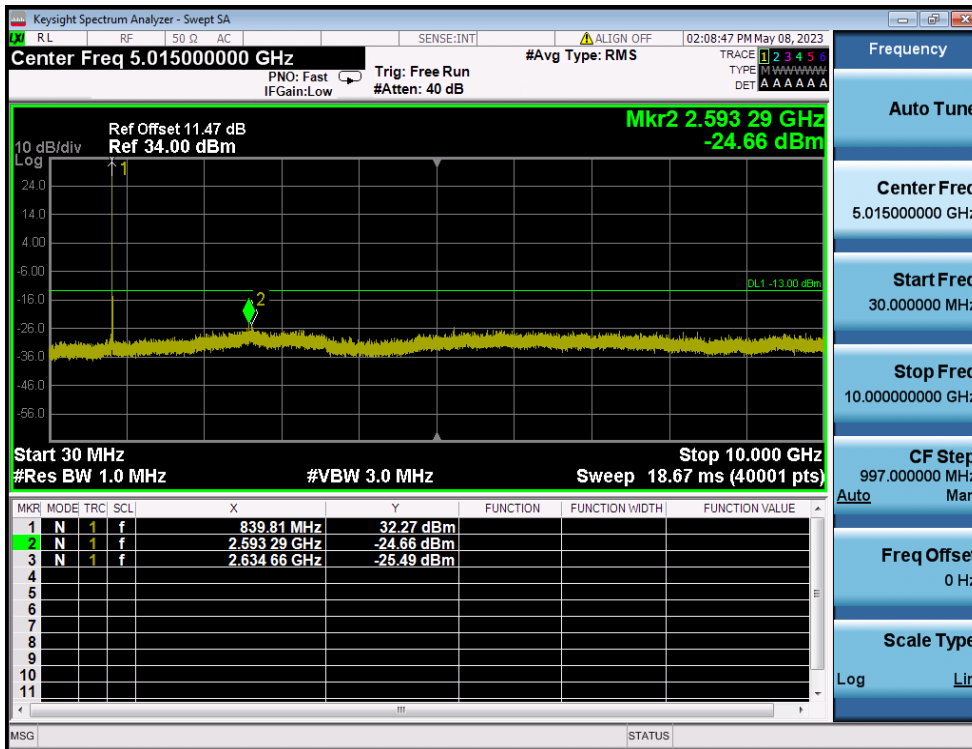

8.4.3. LTE Band 13

LTE Band 13 / 10MHz / QPSK - RB Size/Offset (1/25) - Low Channel

LTE Band 13 / 5MHz / QPSK - RB Size/Offset (1/24) - Low Channel

LTE Band 13 / 5MHz / QPSK - RB Size/Offset (1/12) - Mid Channel

8.4.4. LTE Band 26

LTE Band 26 / 15MHz / QPSK - RB Size/Offset (36/39) - Low Channel

LTE Band 26 / 15MHz / QPSK - RB Size/Offset (75/0) - Mid Channel

8.4.5. LTE Band 26(5)

LTE Band 26(5) / 10MHz / 64QAM - RB Size/Offset (50/0) - Low Channel

LTE Band 26(5) / 10MHz / 64QAM - RB Size/Offset (25/12) - Mid Channel

LTE Band 26(5) / 10MHz / QPSK - RB Size/Offset (1/0) - High Channel

LTE Band 26(5) / 5MHz / 16QAM - RB Size/Offset (12/6) - Low Channel