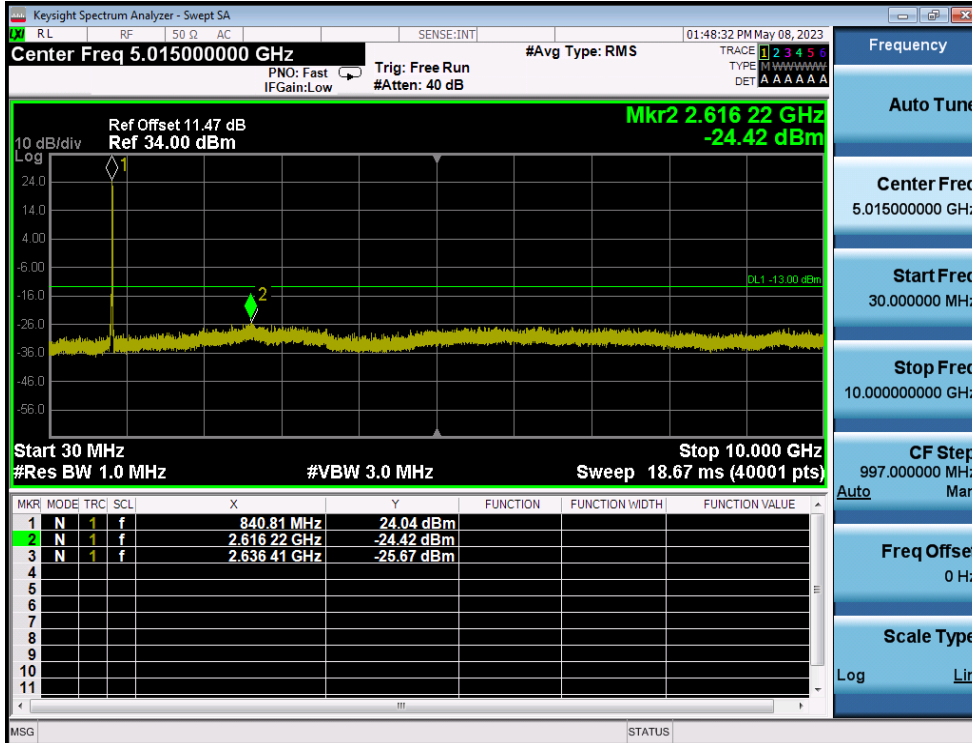

8.4.3. LTE Band 13

LTE Band 13 / 10MHz / QPSK - RB Size/Offset (1/25) - Low Channel

LTE Band 13 / 5MHz / QPSK - RB Size/Offset (1/24) - Low Channel

LTE Band 13 / 5MHz / QPSK - RB Size/Offset (1/12) - Mid Channel

8.4.4. LTE Band 26

LTE Band 26 / 15MHz / QPSK - RB Size/Offset (36/39) - Low Channel

LTE Band 26 / 15MHz / QPSK - RB Size/Offset (75/0) - Mid Channel

8.4.5. LTE Band 26(5)

LTE Band 26(5) / 10MHz / 64QAM - RB Size/Offset (50/0) - Low Channel

LTE Band 26(5) / 10MHz / 64QAM - RB Size/Offset (25/12) - Mid Channel

LTE Band 26(5) / 10MHz / QPSK - RB Size/Offset (1/0) - High Channel

LTE Band 26(5) / 5MHz / 16QAM - RB Size/Offset (12/6) - Low Channel