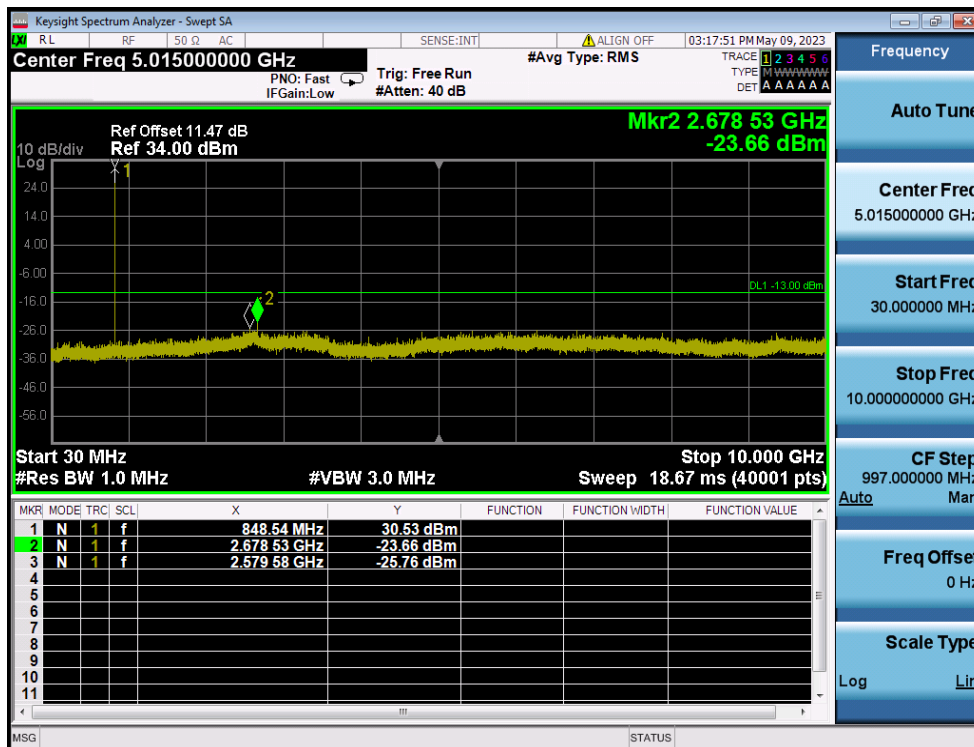

LTE Band 26(5) / 3MHz / 64QAM - RB Size/Offset (8/4) - High Channel

LTE Band 26(5) / 1.4MHz / QPSK - RB Size/Offset (3/2) - Low Channel

LTE Band 26(5) / 1.4MHz / 64QAM - RB Size/Offset (3/0) - Mid Channel

LTE Band 26(5) / 1.4MHz / 64QAM - RB Size/Offset (3/2) - High Channel

8.4.6. LTE Band 66(4)

LTE Band 66(4) / 20MHz / QPSK - RB Size/Offset (1/99) - Low Channel

LTE Band 66(4) / 20MHz / QPSK - RB Size/Offset (1/99) - Low Channel