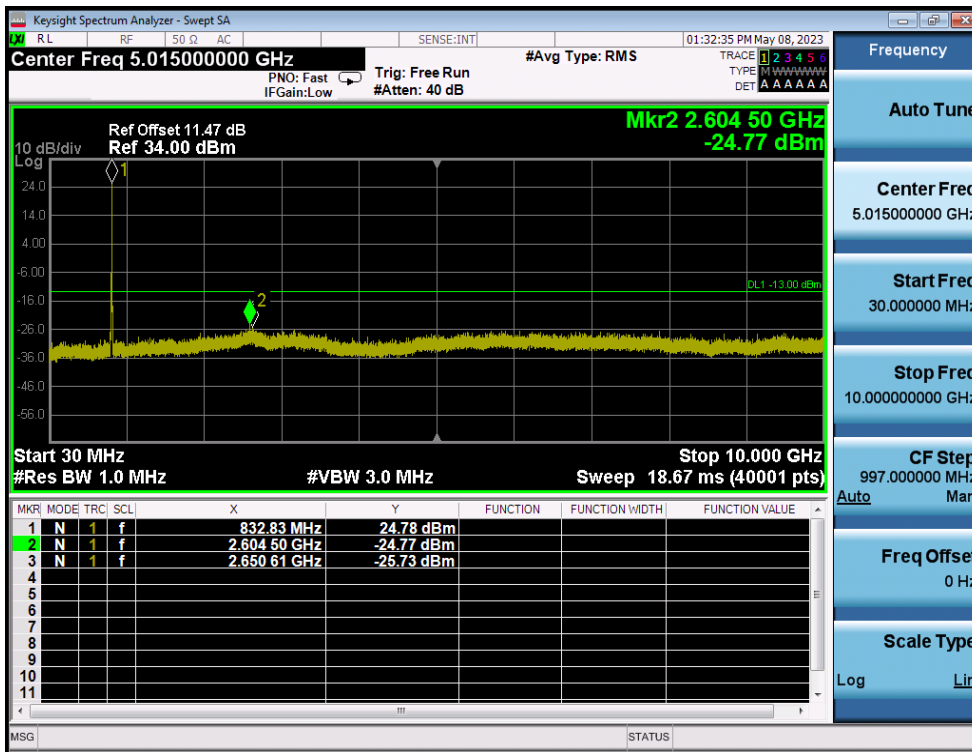

8.4.3. LTE Band 13

LTE Band 13 / 10MHz / QPSK - RB Size/Offset (1/25) - Low Channel

LTE Band 13 / 5MHz / QPSK - RB Size/Offset (1/24) - Low Channel

LTE Band 13 / 5MHz / QPSK - RB Size/Offset (1/12) - Mid Channel

8.4.4. LTE Band 26

LTE Band 26 / 15MHz / QPSK - RB Size/Offset (36/39) - Low Channel

LTE Band 26 / 15MHz / QPSK - RB Size/Offset (75/0) - Mid Channel

8.4.5. LTE Band 26(5)

LTE Band 26(5) / 10MHz / 64QAM - RB Size/Offset (50/0) - Low Channel

LTE Band 26(5) / 10MHz / 64QAM - RB Size/Offset (25/12) - Mid Channel

LTE Band 26(5) / 10MHz / QPSK - RB Size/Offset (1/0) - High Channel

LTE Band 26(5) / 5MHz / 16QAM - RB Size/Offset (12/6) - Low Channel