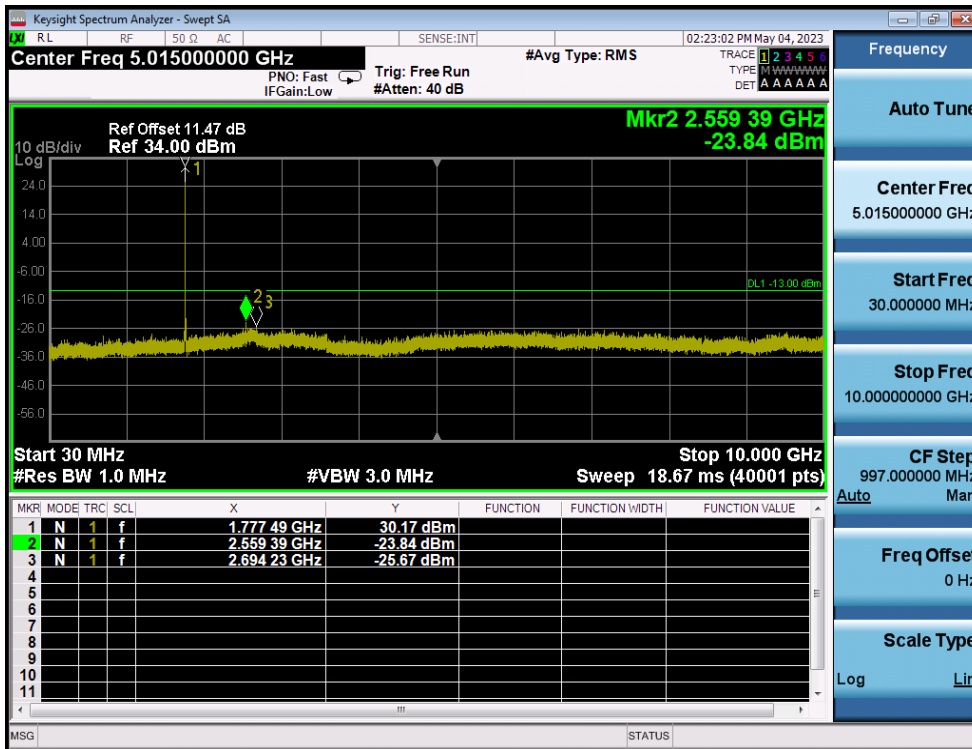

LTE Band 66(4) / 5MHz / QPSK - RB Size/Offset (1/24) - Mid Channel

LTE Band 66(4) / 5MHz / QPSK - RB Size/Offset (1/24) - Mid Channel

LTE Band 66(4) / 5MHz / 64QAM - RB Size/Offset (1/24) - High Channel

LTE Band 66(4) / 5MHz / 64QAM - RB Size/Offset (1/24) - High Channel

LTE Band 66(4) / 3MHz / 64QAM - RB Size/Offset (8/7) - Low Channel

LTE Band 66(4) / 3MHz / 64QAM - RB Size/Offset (8/7) - Low Channel

LTE Band 66(4) / 3MHz / 64QAM - RB Size/Offset (1/14) - Mid Channel

LTE Band 66(4) / 3MHz / 64QAM - RB Size/Offset (1/14) - Mid Channel

LTE Band 66(4) / 3MHz / 16QAM - RB Size/Offset (1/0) - High Channel

LTE Band 66(4) / 3MHz / 16QAM - RB Size/Offset (1/0) - High Channel

LTE Band 66(4) / 1.4MHz / QPSK - RB Size/Offset (1/0) - Low Channel

LTE Band 66(4) / 1.4MHz / QPSK - RB Size/Offset (1/0) - Low Channel