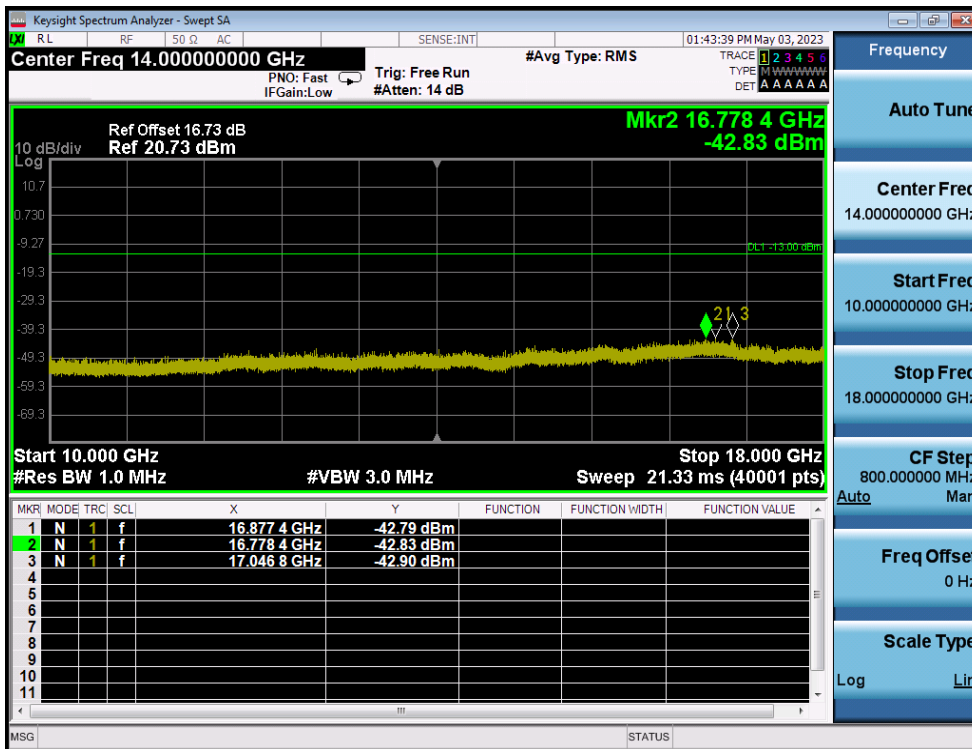

LTE Band 26(5) / 5MHz / QPSK - RB Size/Offset (1/12) - Mid Channel

LTE Band 26(5) / 5MHz / 16QAM - RB Size/Offset (1/0) - High Channel

LTE Band 26(5) / 3MHz / QPSK - RB Size/Offset (1/7) - Low Channel

LTE Band 26(5) / 3MHz / 16QAM - RB Size/Offset (8/4) - Mid Channel

LTE Band 26(5) / 3MHz / 64QAM - RB Size/Offset (8/4) - High Channel

LTE Band 26(5) / 1.4MHz / QPSK - RB Size/Offset (3/2) - Low Channel

LTE Band 26(5) / 1.4MHz / 64QAM - RB Size/Offset (3/0) - Mid Channel

LTE Band 26(5) / 1.4MHz / 64QAM - RB Size/Offset (3/2) - High Channel

8.4.6. LTE Band 66(4)

LTE Band 66(4) / 20MHz / QPSK - RB Size/Offset (1/99) - Low Channel

LTE Band 66(4) / 20MHz / QPSK - RB Size/Offset (1/99) - Low Channel