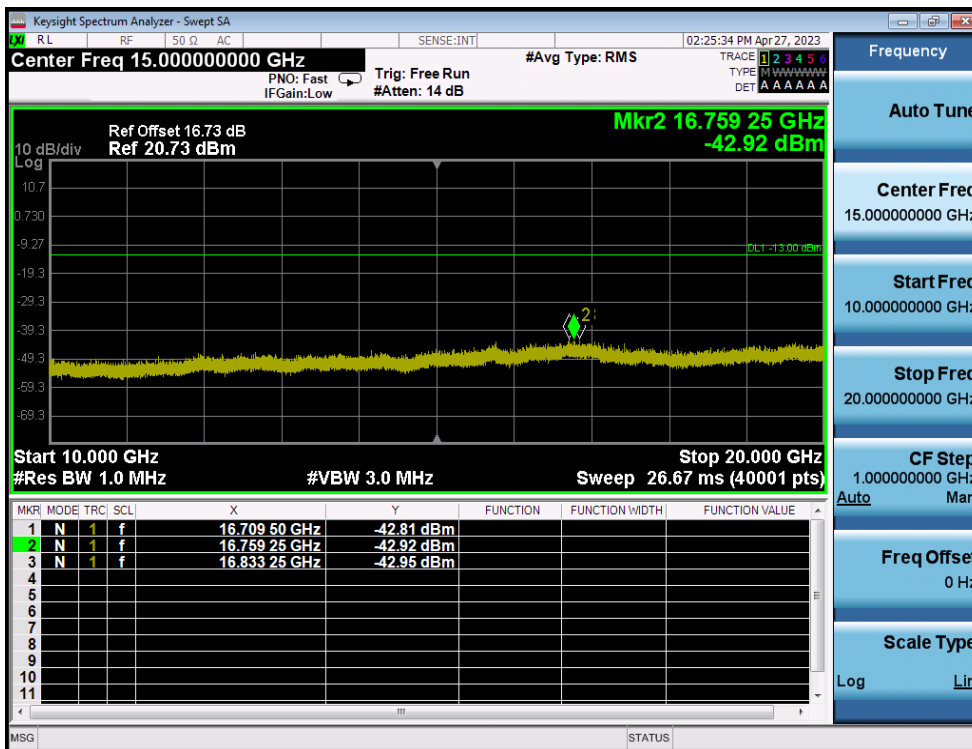

LTE Band 25(2) / 20MHz / 64QAM - RB Size/Offset (50/25) - High Channel

LTE Band 25(2) / 15MHz / 16QAM - RB Size/Offset (1/36) - Low Channel

LTE Band 25(2) / 15MHz / 16QAM - RB Size/Offset (1/36) - Low Channel

LTE Band 25(2) / 15MHz / 64QAM - RB Size/Offset (36/0) - Mid Channel

LTE Band 25(2) / 15MHz / 64QAM - RB Size/Offset (36/0) - Mid Channel

LTE Band 25(2) / 15MHz / 64QAM - RB Size/Offset (1/36) - High Channel

LTE Band 25(2) / 15MHz / 64QAM - RB Size/Offset (1/36) - High Channel

LTE Band 25(2) / 10MHz / 16QAM - RB Size/Offset (25/25) - Low Channel

LTE Band 25(2) / 10MHz / 16QAM - RB Size/Offset (25/25) - Low Channel