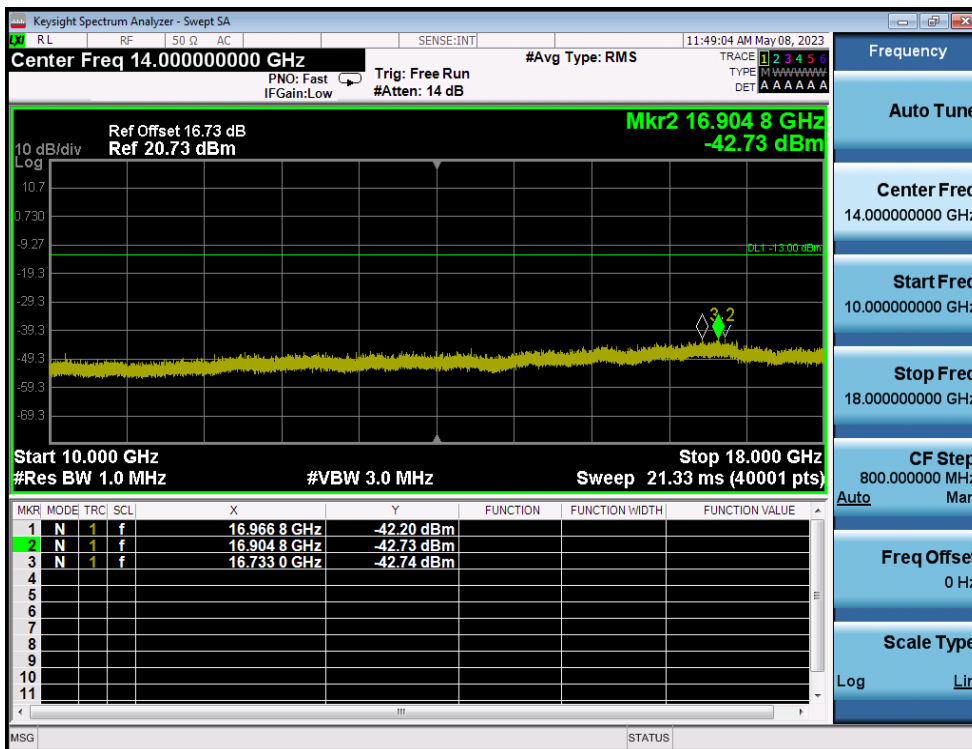

LTE Band 66(4) / 5MHz / 64QAM - RB Size/Offset (1/24) - High Channel

LTE Band 66(4) / 3MHz / 64QAM - RB Size/Offset (8/7) - Low Channel

LTE Band 66(4) / 3MHz / 64QAM - RB Size/Offset (8/7) - Low Channel

LTE Band 66(4) / 3MHz / 64QAM - RB Size/Offset (1/14) - Mid Channel

LTE Band 66(4) / 3MHz / 64QAM - RB Size/Offset (1/14) - Mid Channel

LTE Band 66(4) / 3MHz / 16QAM - RB Size/Offset (1/0) - High Channel