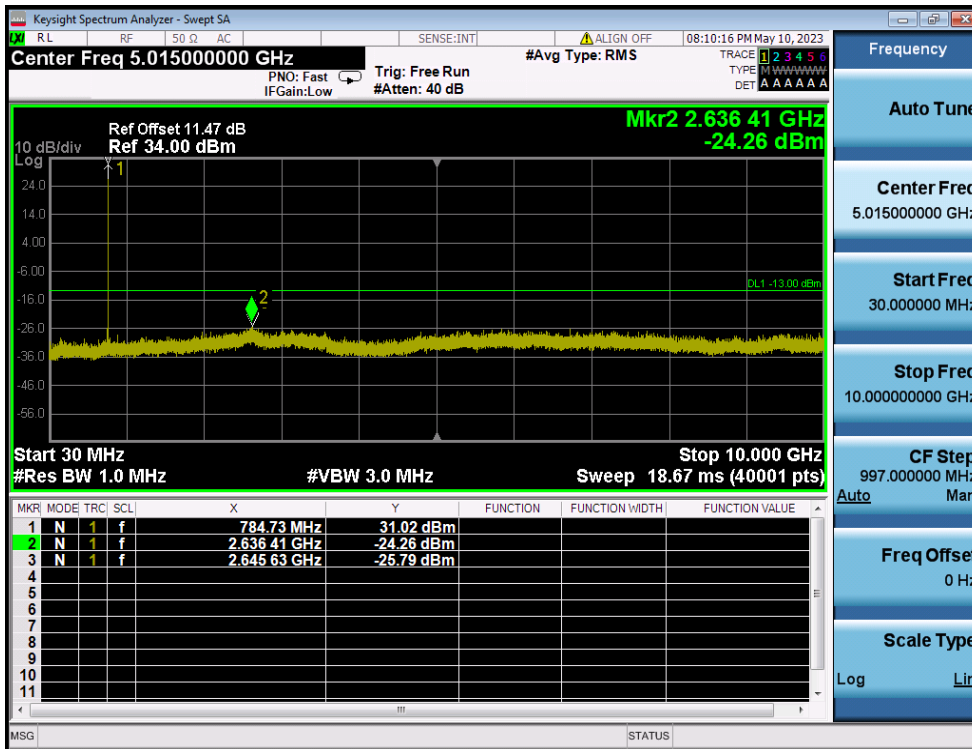

8.4.3. LTE Band 13

LTE Band 13 / 10MHz / QPSK - RB Size/Offset (1/25) - Low Channel

LTE Band 13 / 5MHz / QPSK - RB Size/Offset (1/24) - Low Channel

LTE Band 13 / 5MHz / QPSK - RB Size/Offset (1/12) - Mid Channel

8.4.4. LTE Band 26

LTE Band 26 / 15MHz / QPSK - RB Size/Offset (36/39) - Low Channel

LTE Band 26 / 15MHz / QPSK - RB Size/Offset (75/0) - Mid Channel

8.4.5. LTE Band 26(5)

LTE Band 26(5) / 10MHz / 64QAM - RB Size/Offset (50/0) - Low Channel

LTE Band 26(5) / 10MHz / 64QAM - RB Size/Offset (25/12) - Mid Channel

LTE Band 26(5) / 10MHz / QPSK - RB Size/Offset (1/0) - High Channel

LTE Band 26(5) / 5MHz / 16QAM - RB Size/Offset (12/6) - Low Channel