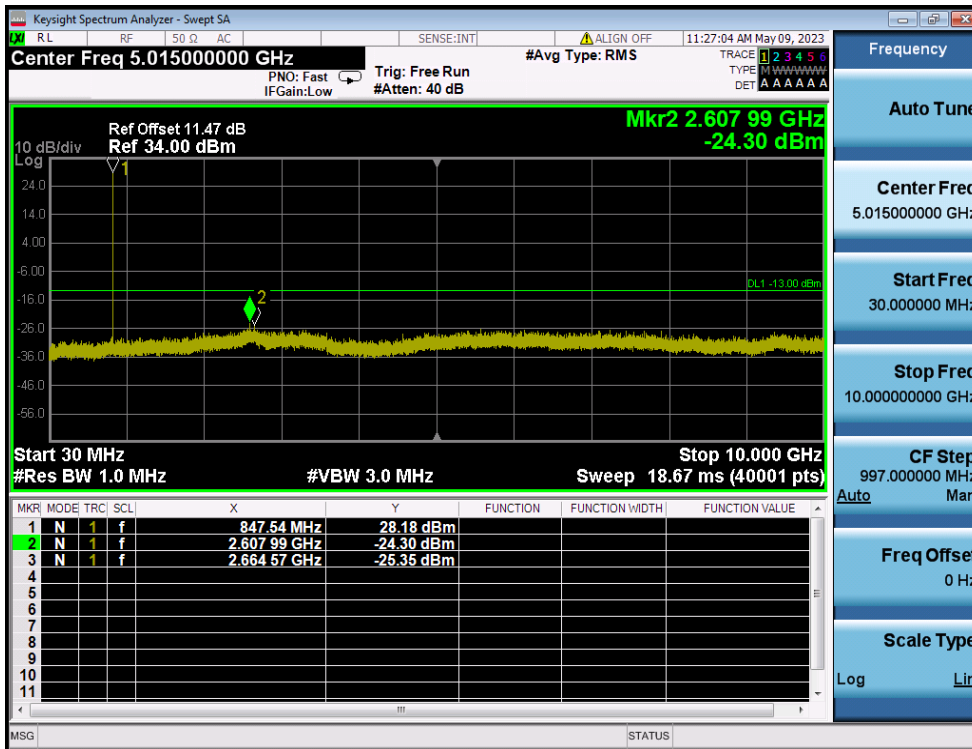

LTE Band 26(5) / 5MHz / QPSK - RB Size/Offset (1/12) - Mid Channel

LTE Band 26(5) / 5MHz / 16QAM - RB Size/Offset (1/0) - High Channel

LTE Band 26(5) / 3MHz / QPSK - RB Size/Offset (1/7) - Low Channel

LTE Band 26(5) / 3MHz / 16QAM - RB Size/Offset (8/4) - Mid Channel

LTE Band 26(5) / 3MHz / 64QAM - RB Size/Offset (8/4) - High Channel

LTE Band 26(5) / 1.4MHz / QPSK - RB Size/Offset (3/2) - Low Channel

LTE Band 26(5) / 1.4MHz / 64QAM - RB Size/Offset (3/0) - Mid Channel