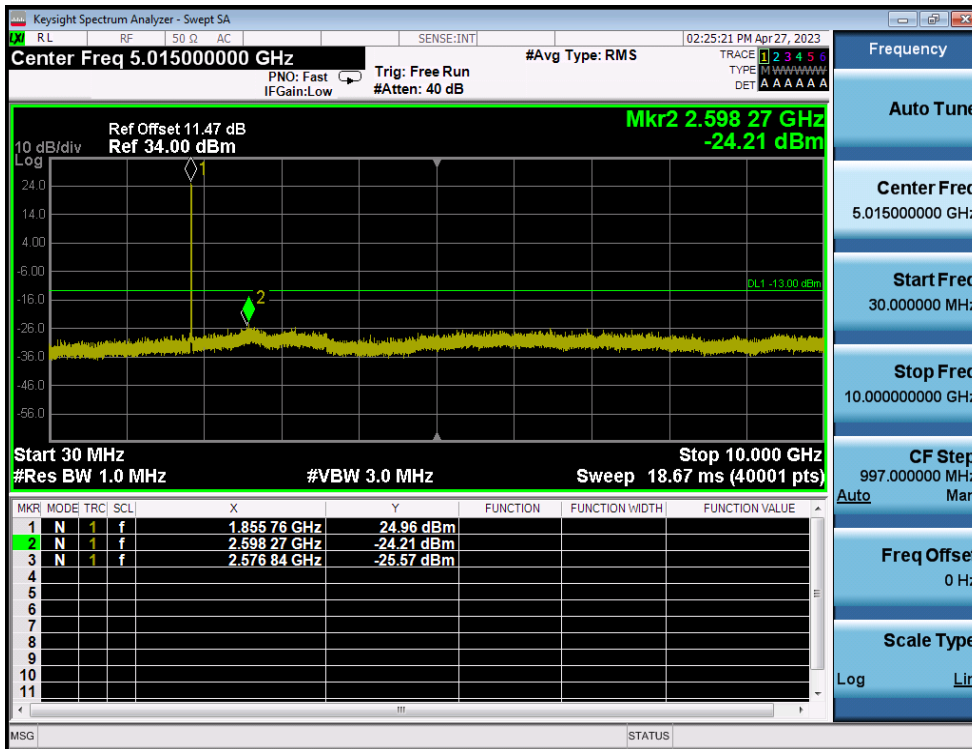

LTE Band 25(2) / 20MHz / 64QAM - RB Size/Offset (50/25) - High Channel

LTE Band 25(2) / 15MHz / 16QAM - RB Size/Offset (1/36) - Low Channel

LTE Band 25(2) / 15MHz / 16QAM - RB Size/Offset (1/36) - Low Channel

LTE Band 25(2) / 15MHz / 64QAM - RB Size/Offset (36/0) - Mid Channel

LTE Band 25(2) / 15MHz / 64QAM - RB Size/Offset (36/0) - Mid Channel

LTE Band 25(2) / 15MHz / 64QAM - RB Size/Offset (1/36) - High Channel

LTE Band 25(2) / 15MHz / 64QAM - RB Size/Offset (1/36) - High Channel

LTE Band 25(2) / 10MHz / 16QAM - RB Size/Offset (25/25) - Low Channel

LTE Band 25(2) / 10MHz / 16QAM - RB Size/Offset (25/25) - Low Channel