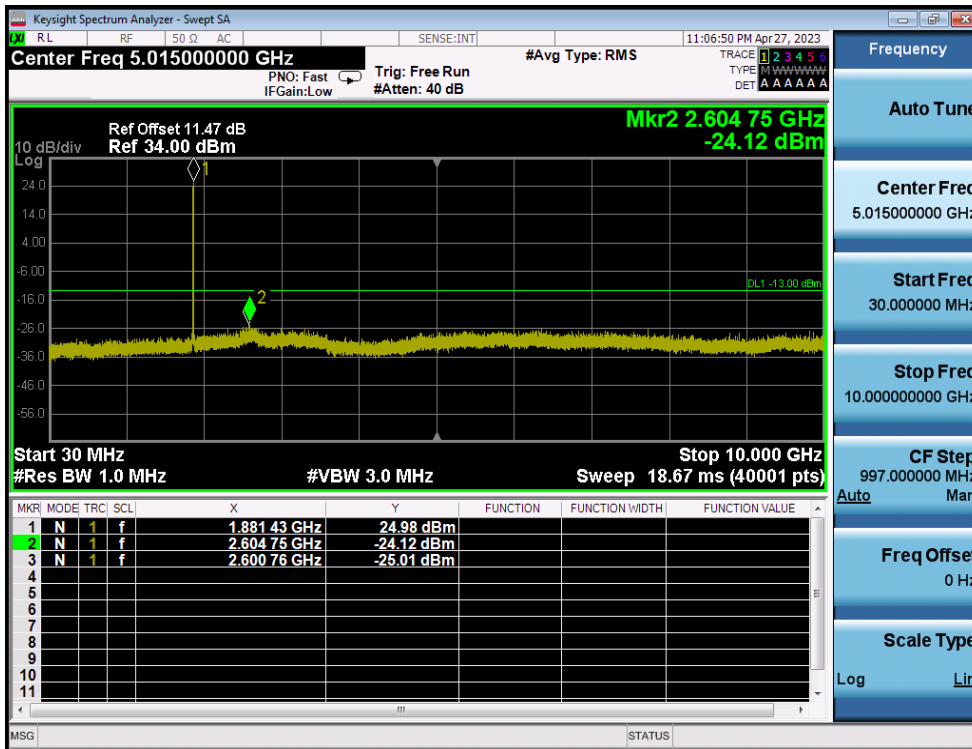

LTE Band 25(2) / 20MHz / 64QAM - RB Size/Offset (50/25) - High Channel

LTE Band 25(2) / 15MHz / 16QAM - RB Size/Offset (1/36) - Low Channel

LTE Band 25(2) / 15MHz / 16QAM - RB Size/Offset (1/36) - Low Channel

LTE Band 25(2) / 15MHz / 64QAM - RB Size/Offset (36/0) - Mid Channel

LTE Band 25(2) / 15MHz / 64QAM - RB Size/Offset (36/0) - Mid Channel

LTE Band 25(2) / 15MHz / 64QAM - RB Size/Offset (1/36) - High Channel

LTE Band 25(2) / 15MHz / 64QAM - RB Size/Offset (1/36) - High Channel

LTE Band 25(2) / 10MHz / 16QAM - RB Size/Offset (25/25) - Low Channel

LTE Band 25(2) / 10MHz / 16QAM - RB Size/Offset (25/25) - Low Channel