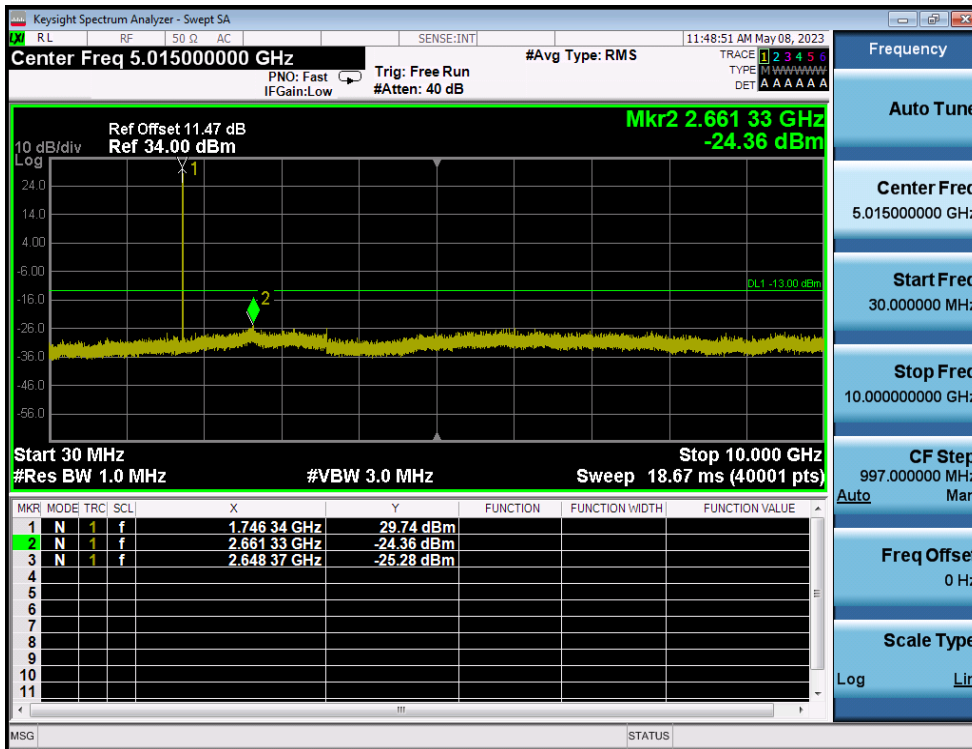

LTE Band 66(4) / 5MHz / QPSK - RB Size/Offset (1/24) - Mid Channel

LTE Band 66(4) / 5MHz / QPSK - RB Size/Offset (1/24) - Mid Channel

LTE Band 66(4) / 5MHz / 64QAM - RB Size/Offset (1/24) - High Channel

LTE Band 66(4) / 5MHz / 64QAM - RB Size/Offset (1/24) - High Channel

LTE Band 66(4) / 3MHz / 64QAM - RB Size/Offset (8/7) - Low Channel

LTE Band 66(4) / 3MHz / 64QAM - RB Size/Offset (8/7) - Low Channel

LTE Band 66(4) / 3MHz / 64QAM - RB Size/Offset (1/14) - Mid Channel

LTE Band 66(4) / 3MHz / 64QAM - RB Size/Offset (1/14) - Mid Channel

LTE Band 66(4) / 3MHz / 16QAM - RB Size/Offset (1/0) - High Channel

LTE Band 66(4) / 3MHz / 16QAM - RB Size/Offset (1/0) - High Channel

LTE Band 66(4) / 1.4MHz / QPSK - RB Size/Offset (1/0) - Low Channel

LTE Band 66(4) / 1.4MHz / QPSK - RB Size/Offset (1/0) - Low Channel