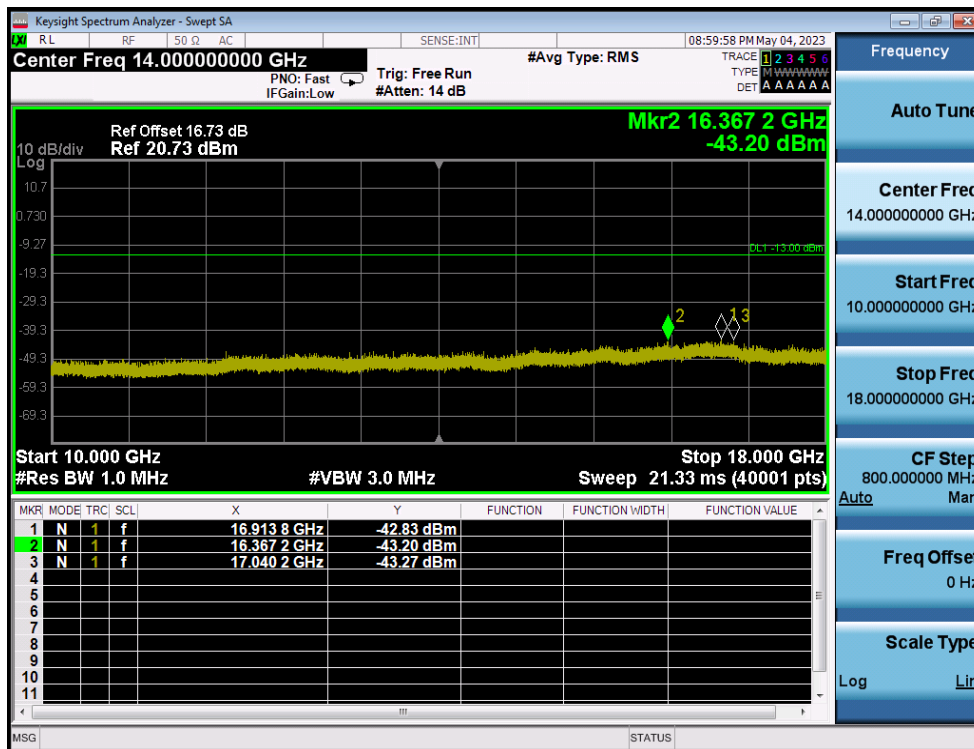

LTE Band 66(4) / 3MHz / 16QAM - RB Size/Offset (1/0) - High Channel

LTE Band 66(4) / 1.4MHz / QPSK - RB Size/Offset (1/0) - Low Channel

LTE Band 66(4) / 1.4MHz / QPSK - RB Size/Offset (1/0) - Low Channel

LTE Band 66(4) / 1.4MHz / QPSK - RB Size/Offset (3/0) - Mid Channel

LTE Band 66(4) / 1.4MHz / QPSK - RB Size/Offset (3/0) - Mid Channel

LTE Band 66(4) / 1.4MHz / 16QAM - RB Size/Offset (3/2) - High Channel