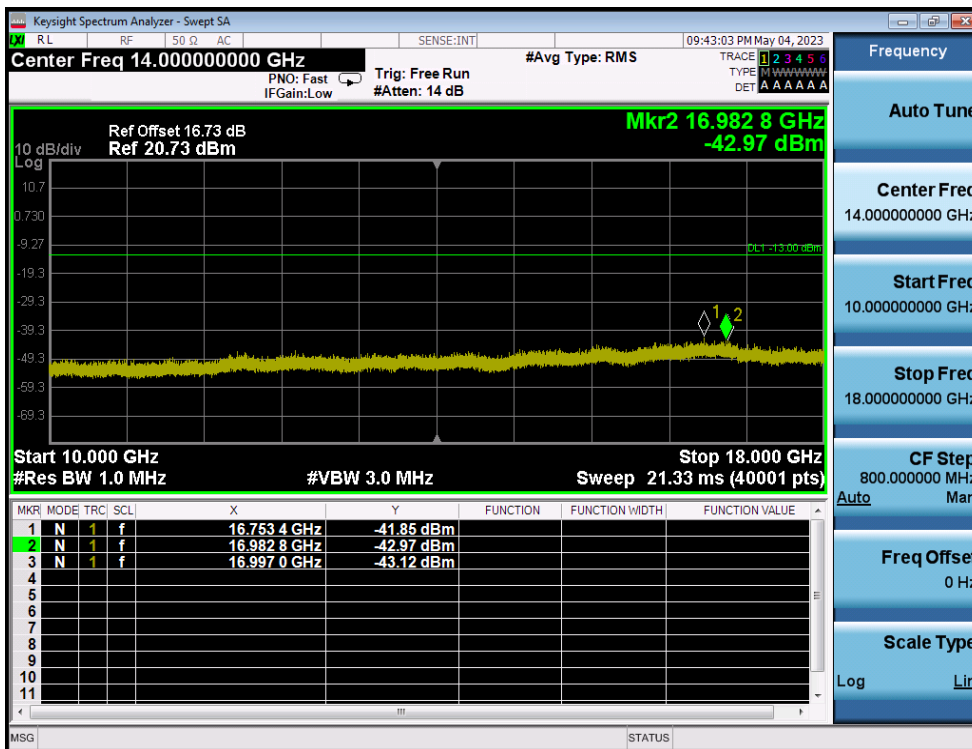

LTE Band 26(5) / 3MHz / 64QAM - RB Size/Offset (8/4) - High Channel

LTE Band 26(5) / 1.4MHz / QPSK - RB Size/Offset (3/2) - Low Channel

LTE Band 26(5) / 1.4MHz / 64QAM - RB Size/Offset (3/0) - Mid Channel

LTE Band 26(5) / 1.4MHz / 64QAM - RB Size/Offset (3/2) - High Channel

8.4.6. LTE Band 66(4)

LTE Band 66(4) / 20MHz / QPSK - RB Size/Offset (1/99) - Low Channel

LTE Band 66(4) / 20MHz / QPSK - RB Size/Offset (1/99) - Low Channel

LTE Band 66(4) / 20MHz / 64QAM - RB Size/Offset (50/0) - Mid Channel

LTE Band 66(4) / 20MHz / 64QAM - RB Size/Offset (50/0) - Mid Channel

LTE Band 66(4) / 20MHz / 64QAM - RB Size/Offset (1/99) - High Channel