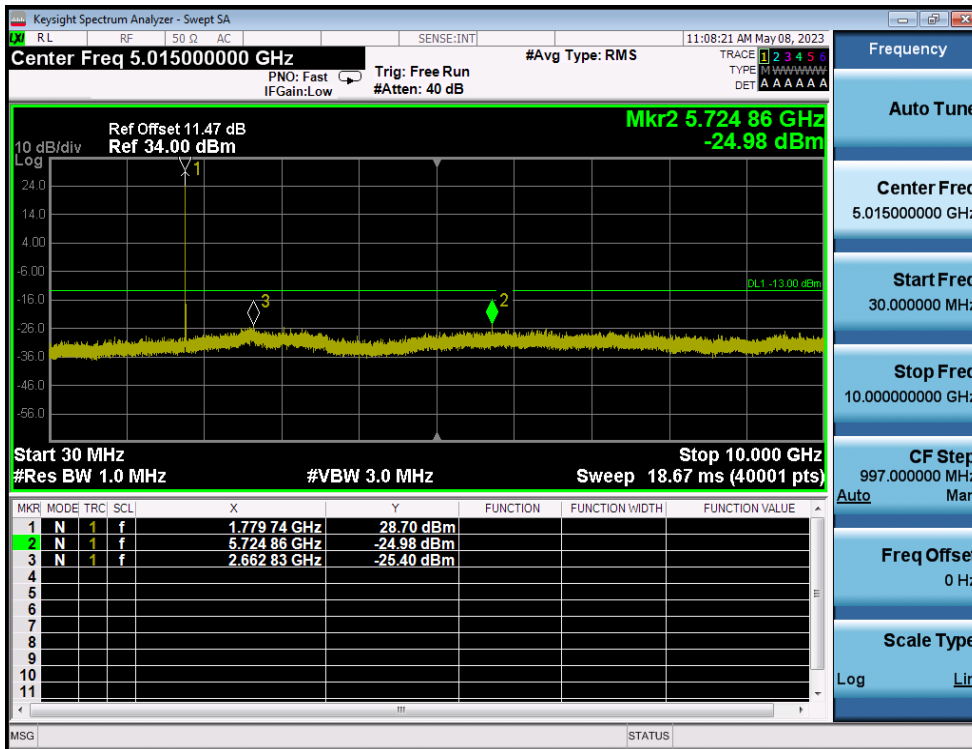

LTE Band 66(4) / 10MHz / 64QAM - RB Size/Offset (1/0) - High Channel

LTE Band 66(4) / 5MHz / 64QAM - RB Size/Offset (12/13) - Low Channel

LTE Band 66(4) / 5MHz / 64QAM - RB Size/Offset (12/13) - Low Channel

LTE Band 66(4) / 5MHz / QPSK - RB Size/Offset (1/24) - Mid Channel

LTE Band 66(4) / 5MHz / QPSK - RB Size/Offset (1/24) - Mid Channel

LTE Band 66(4) / 5MHz / 64QAM - RB Size/Offset (1/24) - High Channel