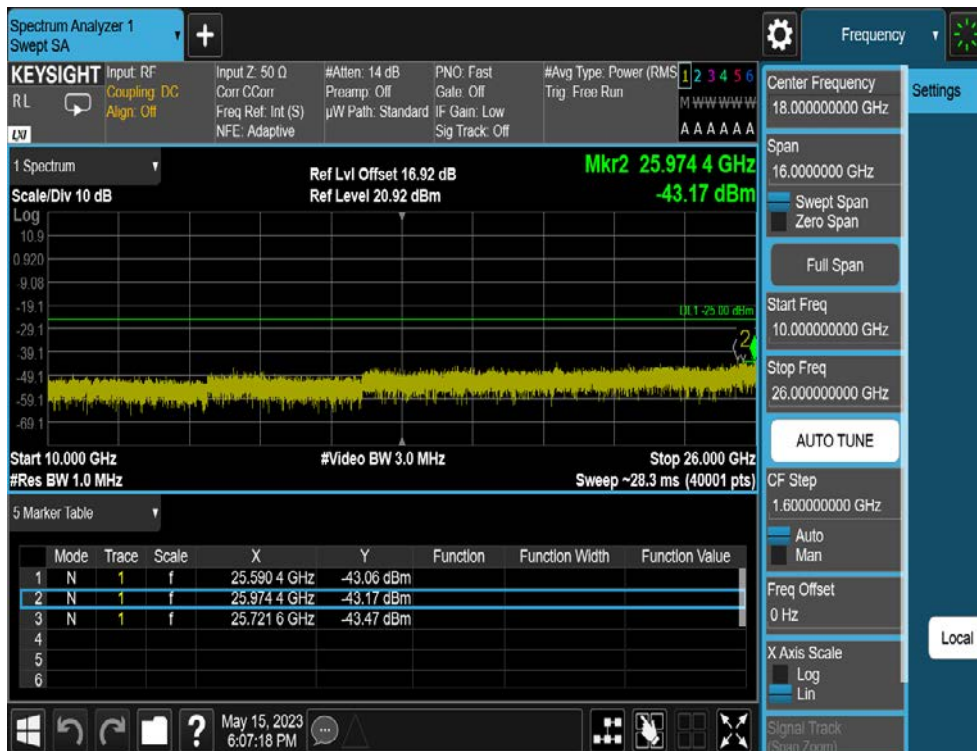

LTE Band 7 / 15MHz / QPSK - RB Size/Offset (1/0) - Low Channel