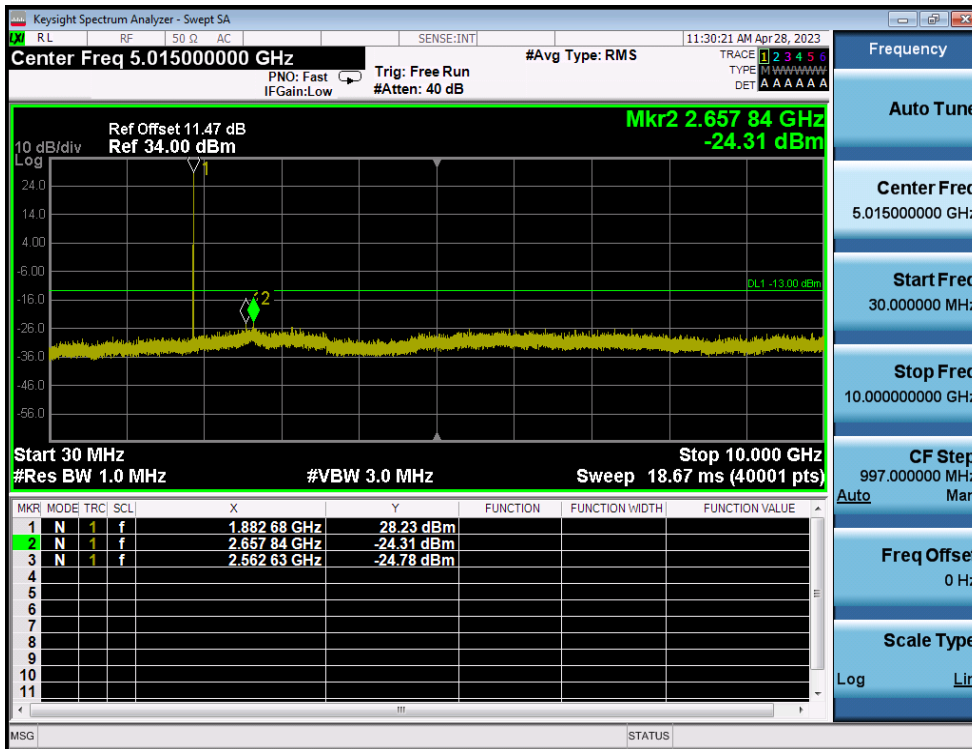

LTE Band 25(2) / 3MHz / QPSK - RB Size/Offset (1/14) - High Channel

LTE Band 25(2) / 3MHz / QPSK - RB Size/Offset (1/14) - High Channel

LTE Band 25(2) / 1.4MHz / 16QAM - RB Size/Offset (3/2) - Low Channel

LTE Band 25(2) / 1.4MHz / 16QAM - RB Size/Offset (3/2) - Low Channel

LTE Band 25(2) / 1.4MHz / 64QAM - RB Size/Offset (3/2) - Mid Channel

LTE Band 25(2) / 1.4MHz / 64QAM - RB Size/Offset (3/2) - Mid Channel

LTE Band 25(2) / 1.4MHz / QPSK - RB Size/Offset (3/0) - High Channel

LTE Band 25(2) / 1.4MHz / QPSK - RB Size/Offset (3/0) - High Channel

8.4.8. LTE Band 41(38)

LTE Band 41(38) / 20MHz / QPSK - RB Size/Offset (1/50) - Low Channel