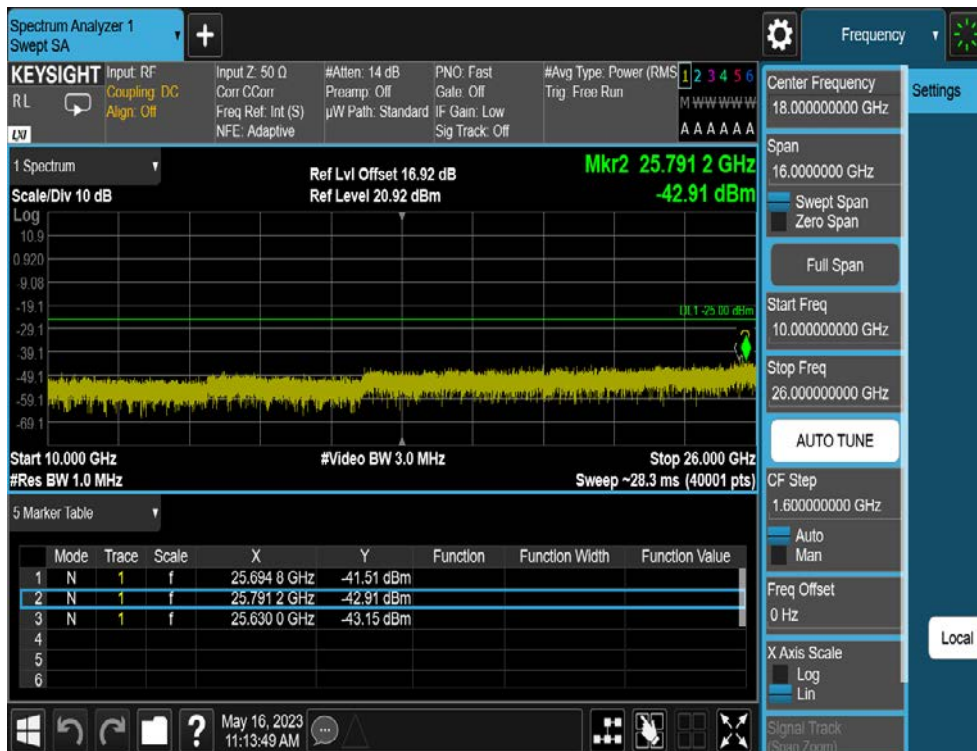

LTE Band 7 / 15MHz / 64QAM - RB Size/Offset (1/74) - Mid Channel