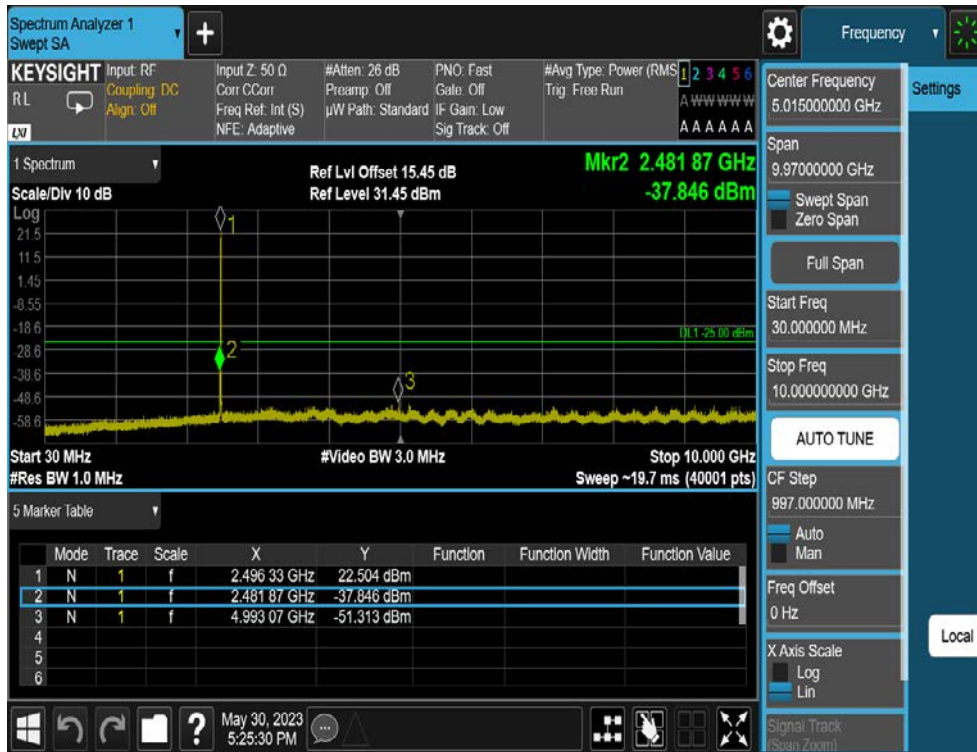

LTE Band 41(38) / 5MHz / 16QAM - RB Size/Offset (1/0) - Low Channel