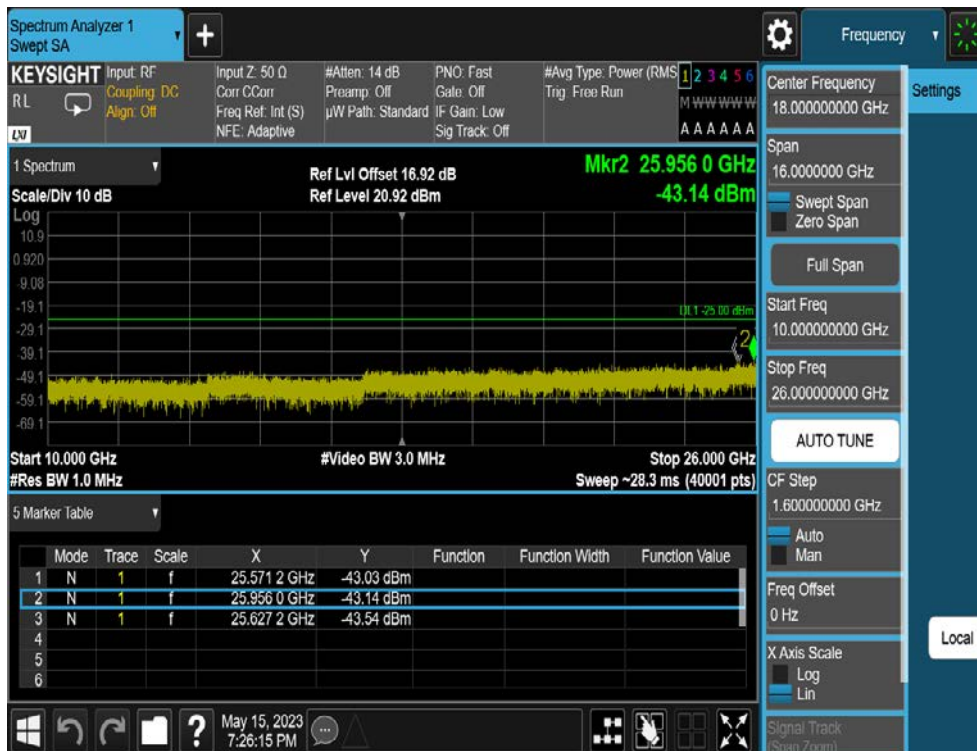

LTE Band 41(38) / 5MHz / QPSK - RB Size/Offset (1/24) - High Channel

8.4.9. LTE Band 7

LTE Band 7 / 20MHz / 64QAM - RB Size/Offset (50/50) - Low Channel

LTE Band 7 / 20MHz / 64QAM - RB Size/Offset (50/50) - Low Channel

LTE Band 7 / 20MHz / QPSK - RB Size/Offset (100/0) - Mid Channel

LTE Band 7 / 20MHz / QPSK - RB Size/Offset (100/0) - Mid Channel

LTE Band 7 / 20MHz / 64QAM - RB Size/Offset (1/50) - High Channel

LTE Band 7 / 20MHz / 64QAM - RB Size/Offset (1/50) - High Channel