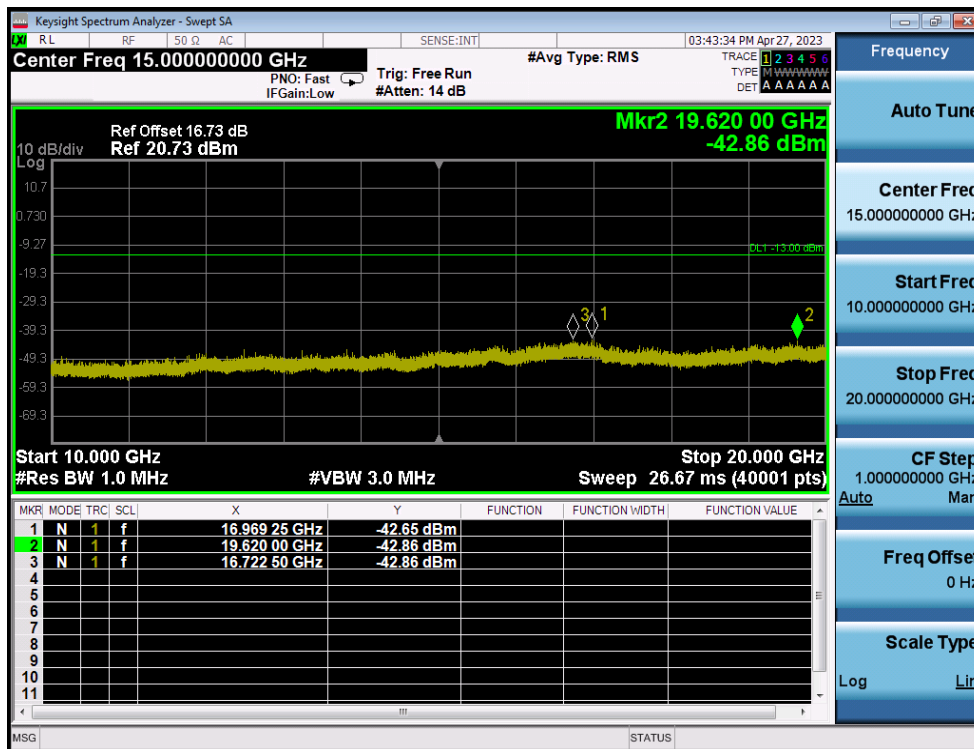

LTE Band 25(2) / 5MHz / QPSK - RB Size/Offset (12/6) - Mid Channel

LTE Band 25(2) / 5MHz / 16QAM - RB Size/Offset (25/0) - High Channel

LTE Band 25(2) / 5MHz / 16QAM - RB Size/Offset (25/0) - High Channel

LTE Band 25(2) / 3MHz / 64QAM - RB Size/Offset (8/4) - Low Channel

LTE Band 25(2) / 3MHz / 64QAM - RB Size/Offset (8/4) - Low Channel

LTE Band 25(2) / 3MHz / 16QAM - RB Size/Offset (8/0) - Mid Channel

LTE Band 25(2) / 3MHz / 16QAM - RB Size/Offset (8/0) - Mid Channel

LTE Band 25(2) / 3MHz / QPSK - RB Size/Offset (1/14) - High Channel

LTE Band 25(2) / 3MHz / QPSK - RB Size/Offset (1/14) - High Channel

LTE Band 25(2) / 1.4MHz / 16QAM - RB Size/Offset (3/2) - Low Channel