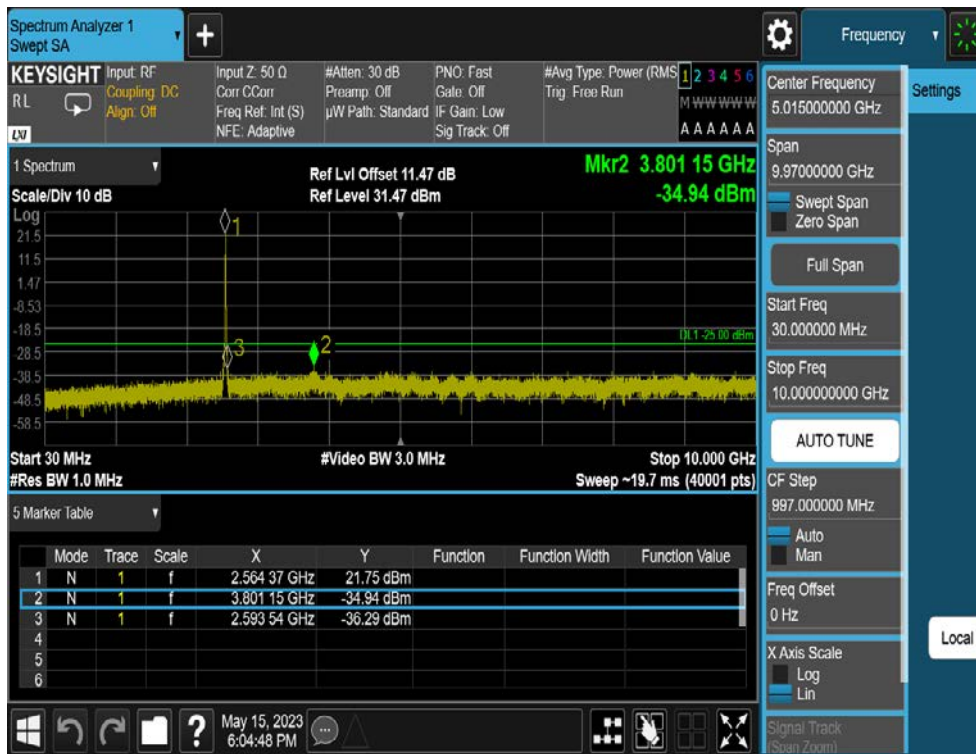

LTE Band 7 / 10MHz / QPSK - RB Size/Offset (50/0) - High Channel