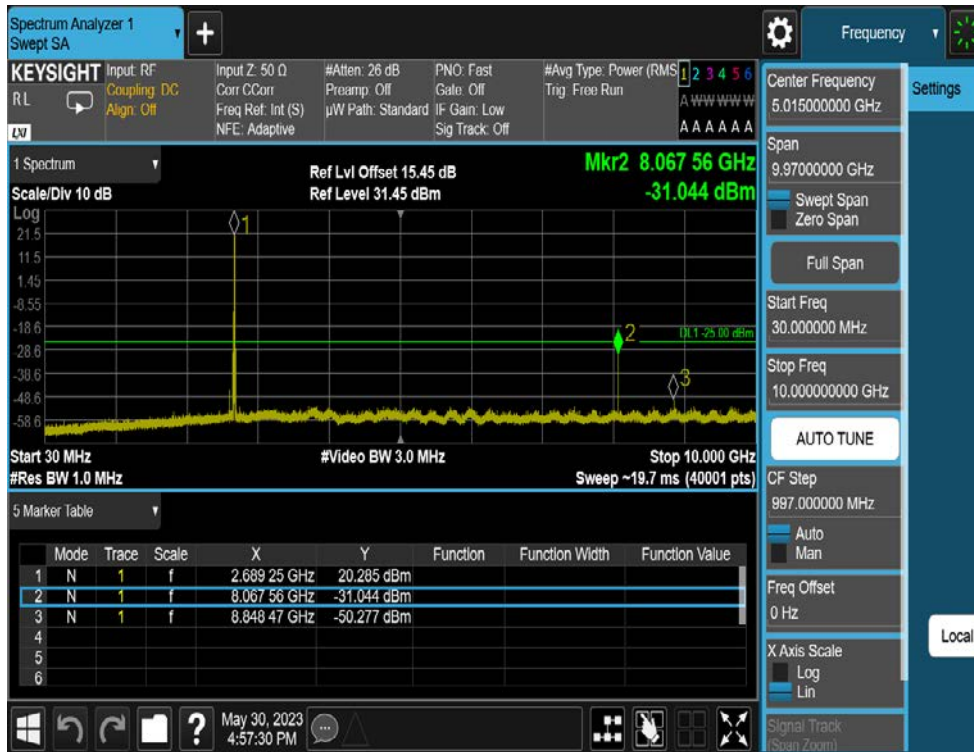

LTE Band 41(38) / 15MHz / 16QAM - RB Size/Offset (1/74) - High Channel