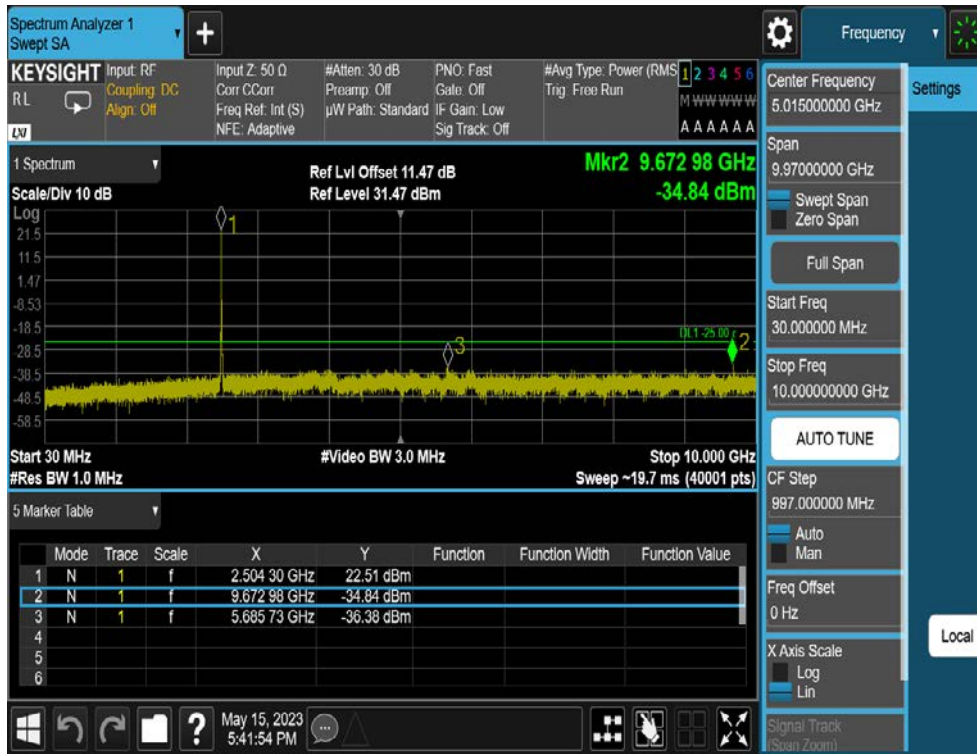

LTE Band 7 / 20MHz / QPSK - RB Size/Offset (100/0) - Mid Channel

LTE Band 7 / 20MHz / QPSK - RB Size/Offset (100/0) - Mid Channel

LTE Band 7 / 20MHz / 64QAM - RB Size/Offset (1/50) - High Channel

LTE Band 7 / 20MHz / 64QAM - RB Size/Offset (1/50) - High Channel

LTE Band 7 / 15MHz / QPSK - RB Size/Offset (1/0) - Low Channel

LTE Band 7 / 15MHz / QPSK - RB Size/Offset (1/0) - Low Channel

LTE Band 7 / 15MHz / 64QAM - RB Size/Offset (1/74) - Mid Channel

LTE Band 7 / 15MHz / 64QAM - RB Size/Offset (1/74) - Mid Channel

LTE Band 7 / 15MHz / 16QAM - RB Size/Offset (36/18) - High Channel

LTE Band 7 / 15MHz / 16QAM - RB Size/Offset (36/18) - High Channel

LTE Band 7 / 10MHz / QPSK - RB Size/Offset (25/0) - Low Channel

LTE Band 7 / 10MHz / QPSK - RB Size/Offset (25/0) - Low Channel