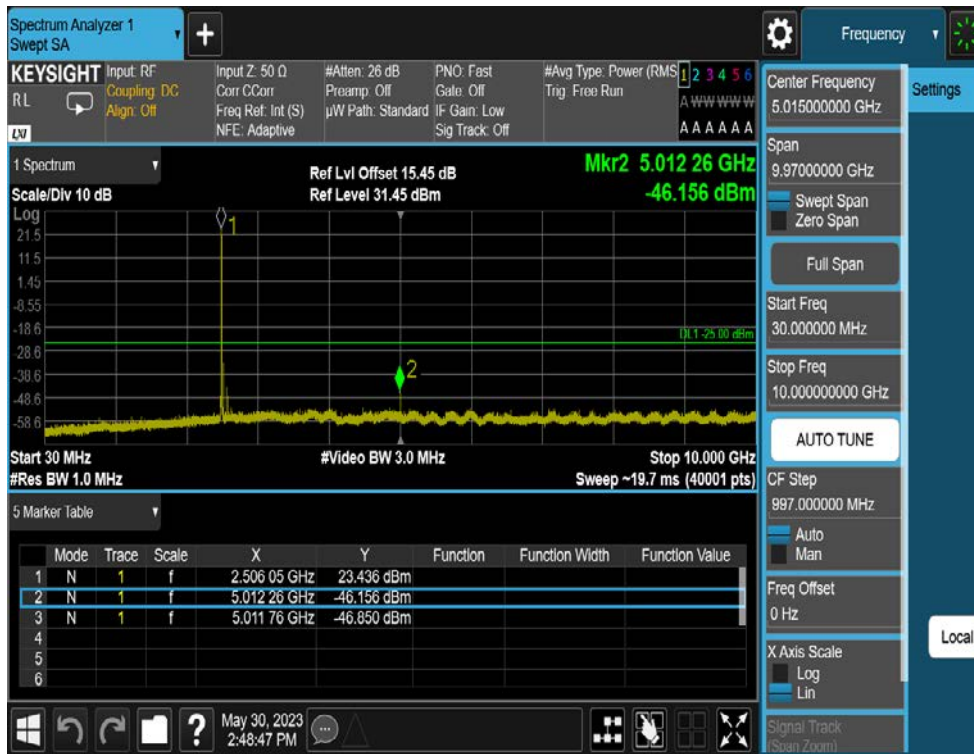

LTE Band 25(2) / 1.4MHz / 16QAM - RB Size/Offset (3/2) - Low Channel

LTE Band 25(2) / 1.4MHz / 64QAM - RB Size/Offset (3/2) - Mid Channel

LTE Band 25(2) / 1.4MHz / 64QAM - RB Size/Offset (3/2) - Mid Channel

LTE Band 25(2) / 1.4MHz / QPSK - RB Size/Offset (3/0) - High Channel

LTE Band 25(2) / 1.4MHz / QPSK - RB Size/Offset (3/0) - High Channel

8.4.8. LTE Band 41(38)

LTE Band 41(38) / 20MHz / QPSK - RB Size/Offset (1/50) - Low Channel