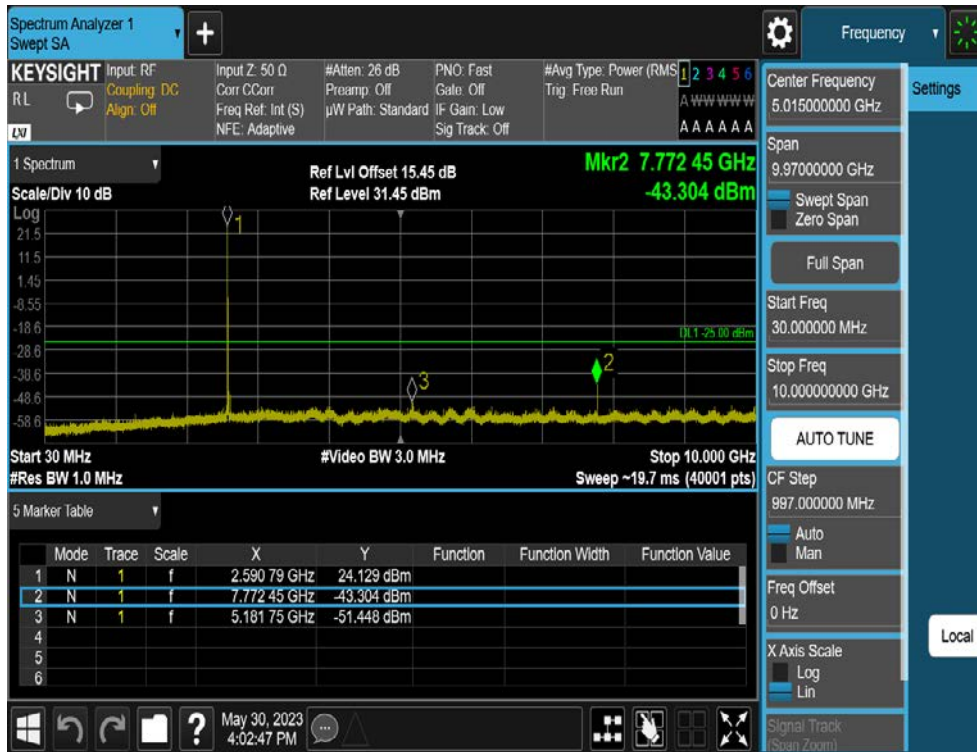

LTE Band 41(38) / 5MHz / QPSK - RB Size/Offset (1/0) - Mid Channel