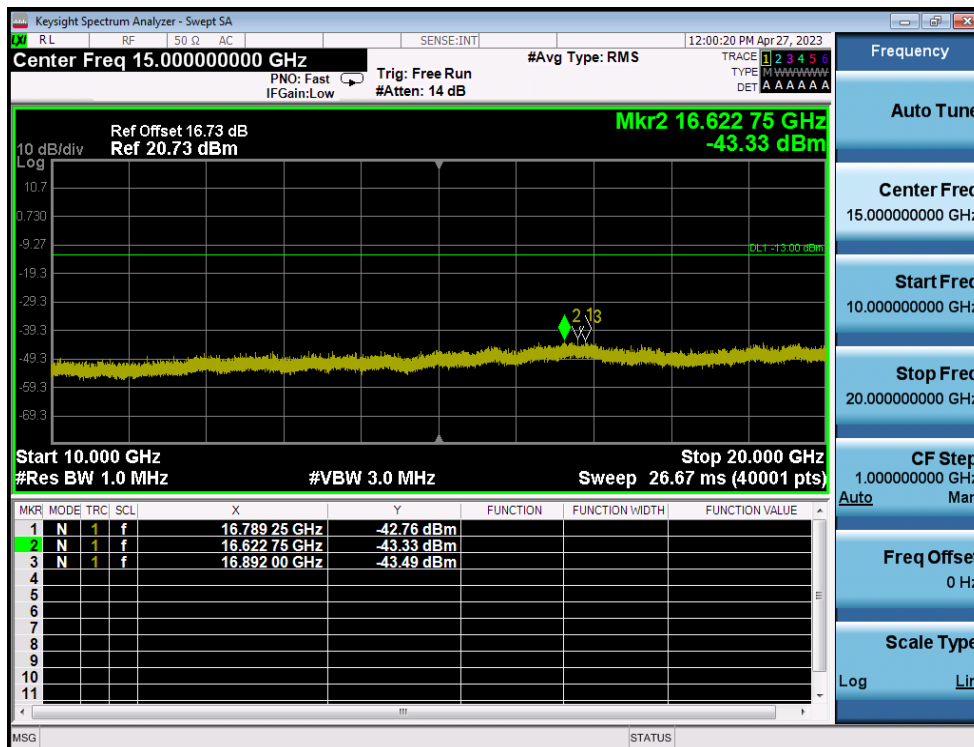

LTE Band 25(2) / 3MHz / QPSK - RB Size/Offset (1/14) - High Channel

LTE Band 25(2) / 3MHz / QPSK - RB Size/Offset (1/14) - High Channel

LTE Band 25(2) / 1.4MHz / 16QAM - RB Size/Offset (3/2) - Low Channel

LTE Band 25(2) / 1.4MHz / 16QAM - RB Size/Offset (3/2) - Low Channel

LTE Band 25(2) / 1.4MHz / 64QAM - RB Size/Offset (3/2) - Mid Channel

LTE Band 25(2) / 1.4MHz / 64QAM - RB Size/Offset (3/2) - Mid Channel

LTE Band 25(2) / 1.4MHz / QPSK - RB Size/Offset (3/0) - High Channel

LTE Band 25(2) / 1.4MHz / QPSK - RB Size/Offset (3/0) - High Channel

8.4.8. LTE Band 41(38)

LTE Band 41(38) / 20MHz / QPSK - RB Size/Offset (1/50) - Low Channel