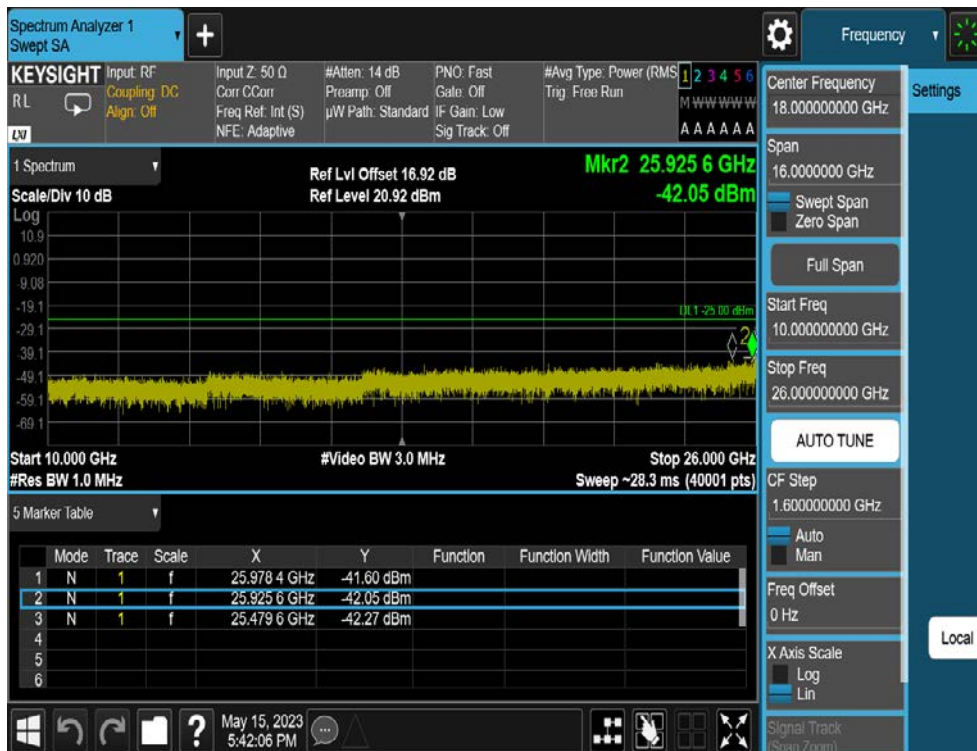

LTE Band 7 / 20MHz / QPSK - RB Size/Offset (100/0) - Mid Channel

LTE Band 7 / 20MHz / QPSK - RB Size/Offset (100/0) - Mid Channel

LTE Band 7 / 20MHz / 64QAM - RB Size/Offset (1/50) - High Channel

LTE Band 7 / 20MHz / 64QAM - RB Size/Offset (1/50) - High Channel

LTE Band 7 / 15MHz / QPSK - RB Size/Offset (1/0) - Low Channel

LTE Band 7 / 15MHz / QPSK - RB Size/Offset (1/0) - Low Channel

LTE Band 7 / 15MHz / 64QAM - RB Size/Offset (1/74) - Mid Channel

LTE Band 7 / 15MHz / 64QAM - RB Size/Offset (1/74) - Mid Channel

LTE Band 7 / 15MHz / 16QAM - RB Size/Offset (36/18) - High Channel

LTE Band 7 / 15MHz / 16QAM - RB Size/Offset (36/18) - High Channel

LTE Band 7 / 10MHz / QPSK - RB Size/Offset (25/0) - Low Channel

LTE Band 7 / 10MHz / QPSK - RB Size/Offset (25/0) - Low Channel