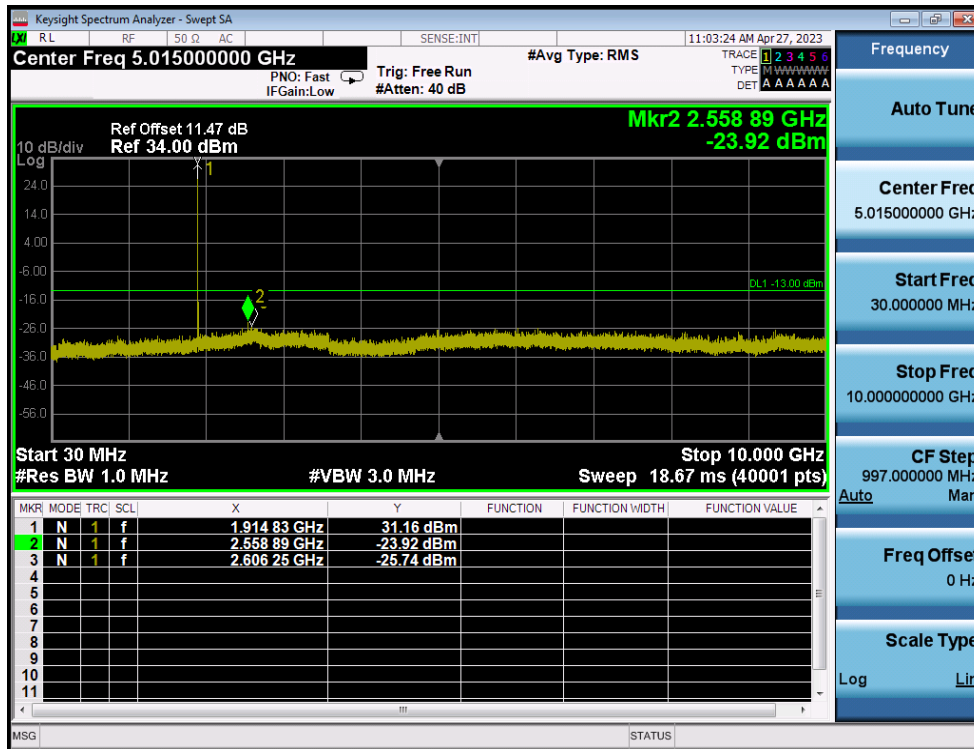

LTE Band 25(2) / 5MHz / QPSK - RB Size/Offset (12/6) - Mid Channel

LTE Band 25(2) / 5MHz / 16QAM - RB Size/Offset (25/0) - High Channel

LTE Band 25(2) / 5MHz / 16QAM - RB Size/Offset (25/0) - High Channel

LTE Band 25(2) / 3MHz / 64QAM - RB Size/Offset (8/4) - Low Channel

LTE Band 25(2) / 3MHz / 64QAM - RB Size/Offset (8/4) - Low Channel

LTE Band 25(2) / 3MHz / 16QAM - RB Size/Offset (8/0) - Mid Channel

LTE Band 25(2) / 3MHz / 16QAM - RB Size/Offset (8/0) - Mid Channel

LTE Band 25(2) / 3MHz / QPSK - RB Size/Offset (1/14) - High Channel

LTE Band 25(2) / 3MHz / QPSK - RB Size/Offset (1/14) - High Channel

LTE Band 25(2) / 1.4MHz / 16QAM - RB Size/Offset (3/2) - Low Channel