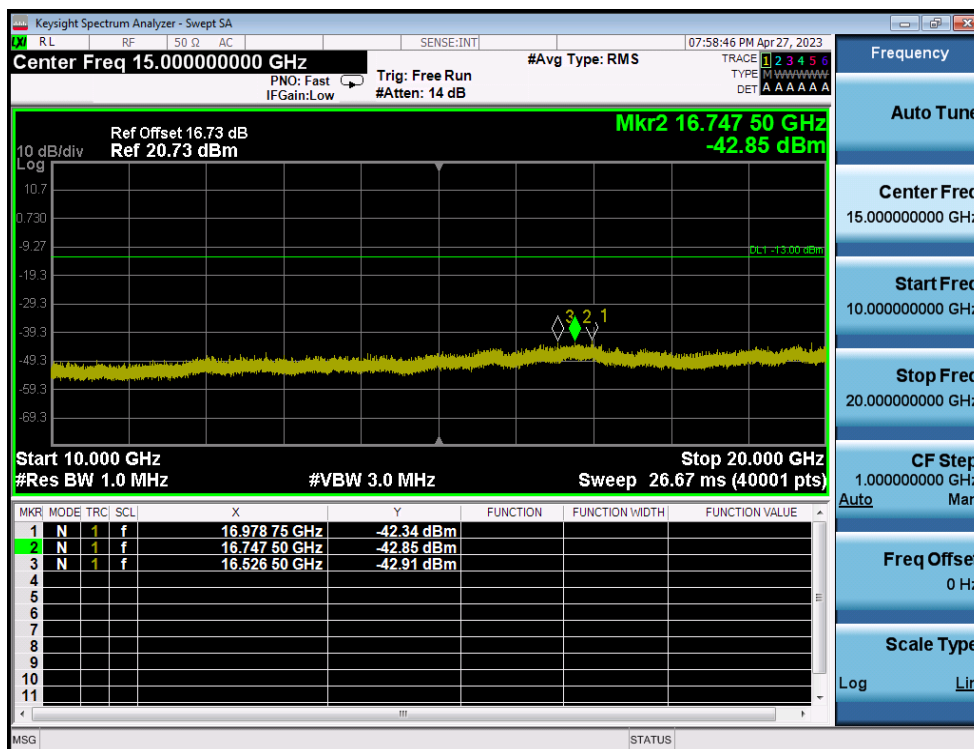

LTE Band 25(2) / 5MHz / QPSK - RB Size/Offset (12/6) - Mid Channel

LTE Band 25(2) / 5MHz / 16QAM - RB Size/Offset (25/0) - High Channel

LTE Band 25(2) / 5MHz / 16QAM - RB Size/Offset (25/0) - High Channel

LTE Band 25(2) / 3MHz / 64QAM - RB Size/Offset (8/4) - Low Channel

LTE Band 25(2) / 3MHz / 64QAM - RB Size/Offset (8/4) - Low Channel

LTE Band 25(2) / 3MHz / 16QAM - RB Size/Offset (8/0) - Mid Channel

LTE Band 25(2) / 3MHz / 16QAM - RB Size/Offset (8/0) - Mid Channel

LTE Band 25(2) / 3MHz / QPSK - RB Size/Offset (1/14) - High Channel

LTE Band 25(2) / 3MHz / QPSK - RB Size/Offset (1/14) - High Channel

LTE Band 25(2) / 1.4MHz / 16QAM - RB Size/Offset (3/2) - Low Channel