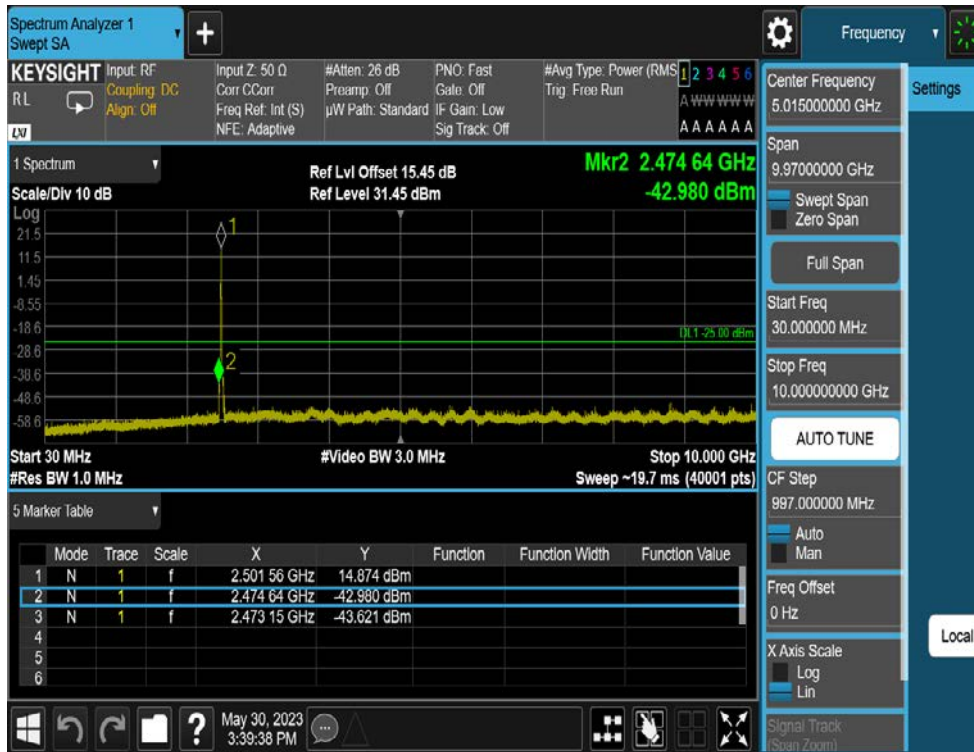

LTE Band 41(38) / 10MHz / QPSK - RB Size/Offset (50/0) - Low Channel