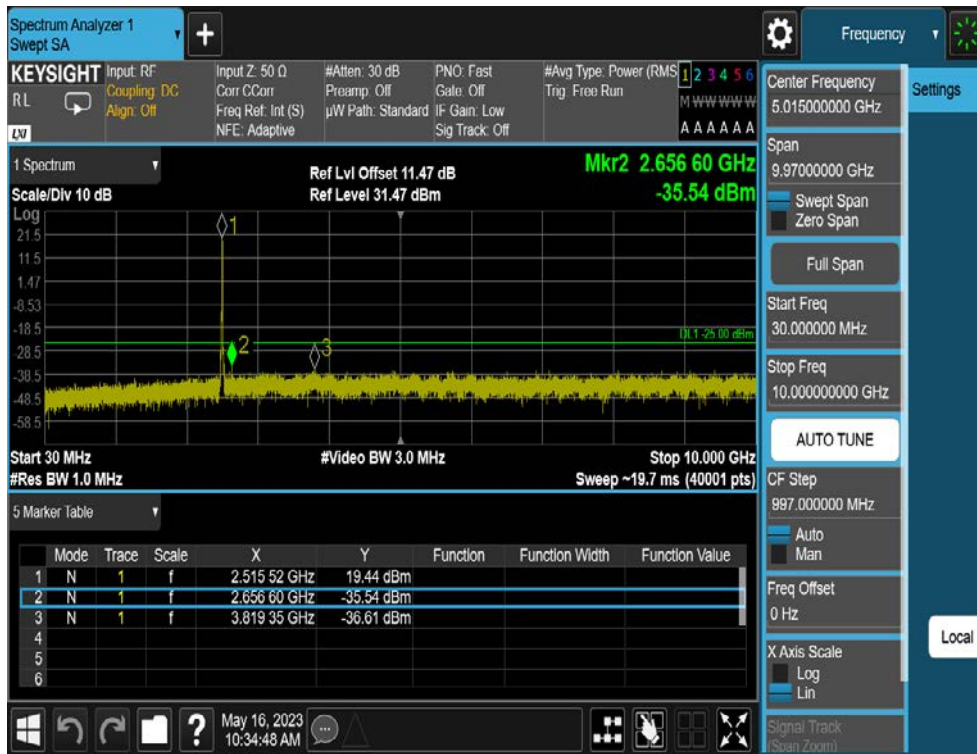

LTE Band 41(38) / 5MHz / 16QAM - RB Size/Offset (1/0) - Low Channel

LTE Band 41(38) / 5MHz / QPSK - RB Size/Offset (1/0) - Mid Channel

LTE Band 41(38) / 5MHz / QPSK - RB Size/Offset (1/0) - Mid Channel

LTE Band 41(38) / 5MHz / QPSK - RB Size/Offset (1/24) - High Channel

LTE Band 41(38) / 5MHz / QPSK - RB Size/Offset (1/24) - High Channel

8.4.9. LTE Band 7

LTE Band 7 / 20MHz / 64QAM - RB Size/Offset (50/50) - Low Channel

LTE Band 7 / 20MHz / 64QAM - RB Size/Offset (50/50) - Low Channel