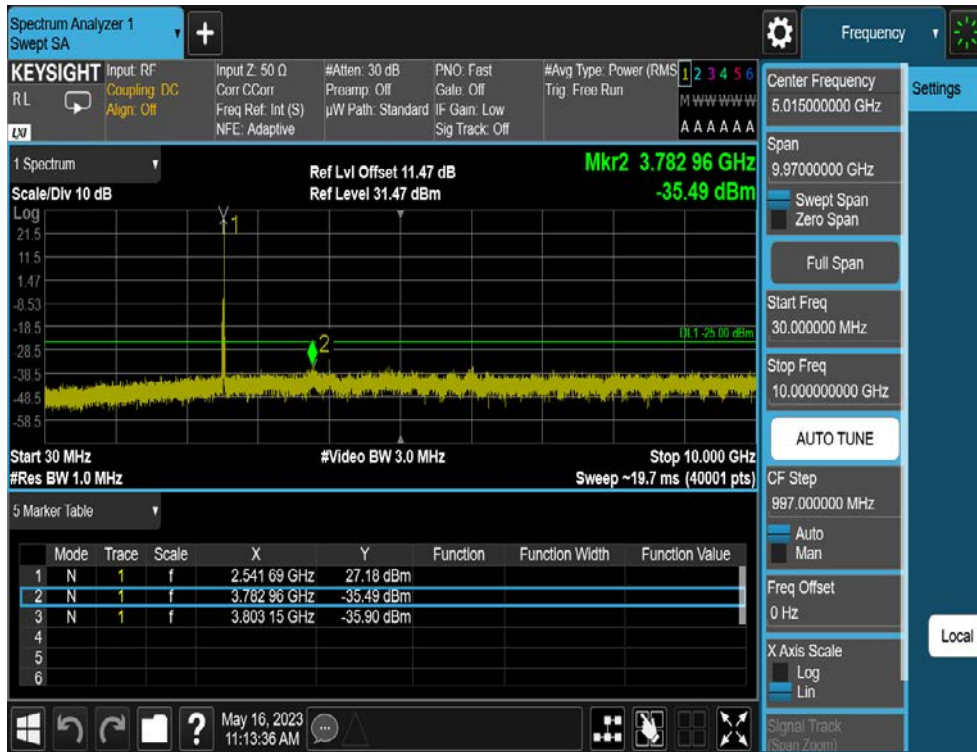

LTE Band 7 / 15MHz / 64QAM - RB Size/Offset (1/74) - Mid Channel