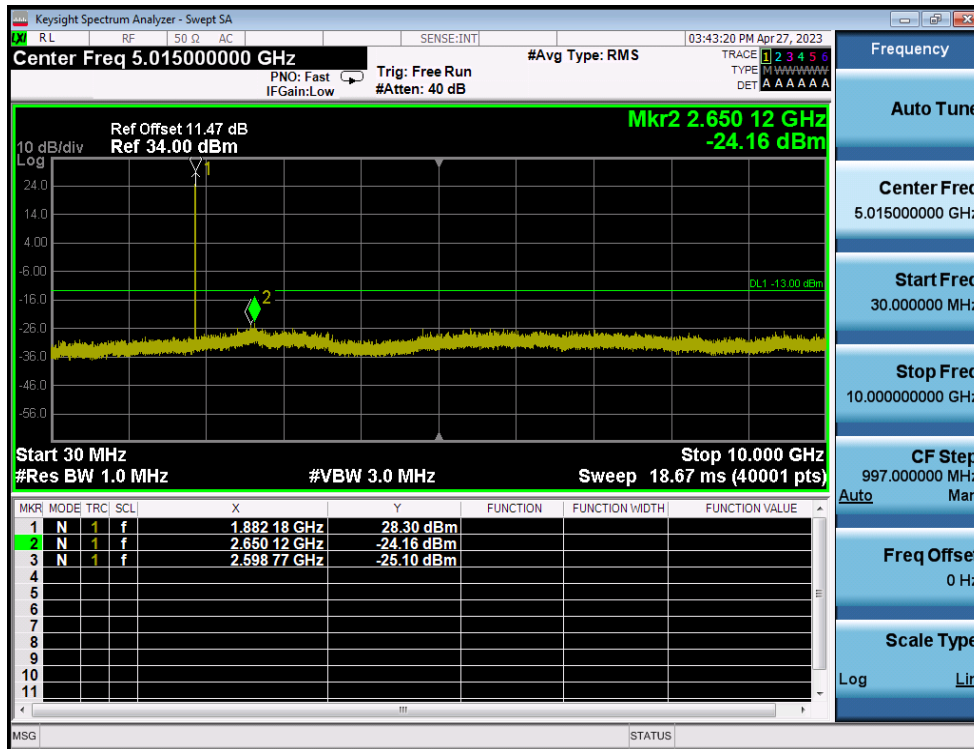

LTE Band 25(2) / 5MHz / QPSK - RB Size/Offset (12/6) - Mid Channel

LTE Band 25(2) / 5MHz / 16QAM - RB Size/Offset (25/0) - High Channel

LTE Band 25(2) / 5MHz / 16QAM - RB Size/Offset (25/0) - High Channel

LTE Band 25(2) / 3MHz / 64QAM - RB Size/Offset (8/4) - Low Channel

LTE Band 25(2) / 3MHz / 64QAM - RB Size/Offset (8/4) - Low Channel

LTE Band 25(2) / 3MHz / 16QAM - RB Size/Offset (8/0) - Mid Channel

LTE Band 25(2) / 3MHz / 16QAM - RB Size/Offset (8/0) - Mid Channel

LTE Band 25(2) / 3MHz / QPSK - RB Size/Offset (1/14) - High Channel

LTE Band 25(2) / 3MHz / QPSK - RB Size/Offset (1/14) - High Channel

LTE Band 25(2) / 1.4MHz / 16QAM - RB Size/Offset (3/2) - Low Channel