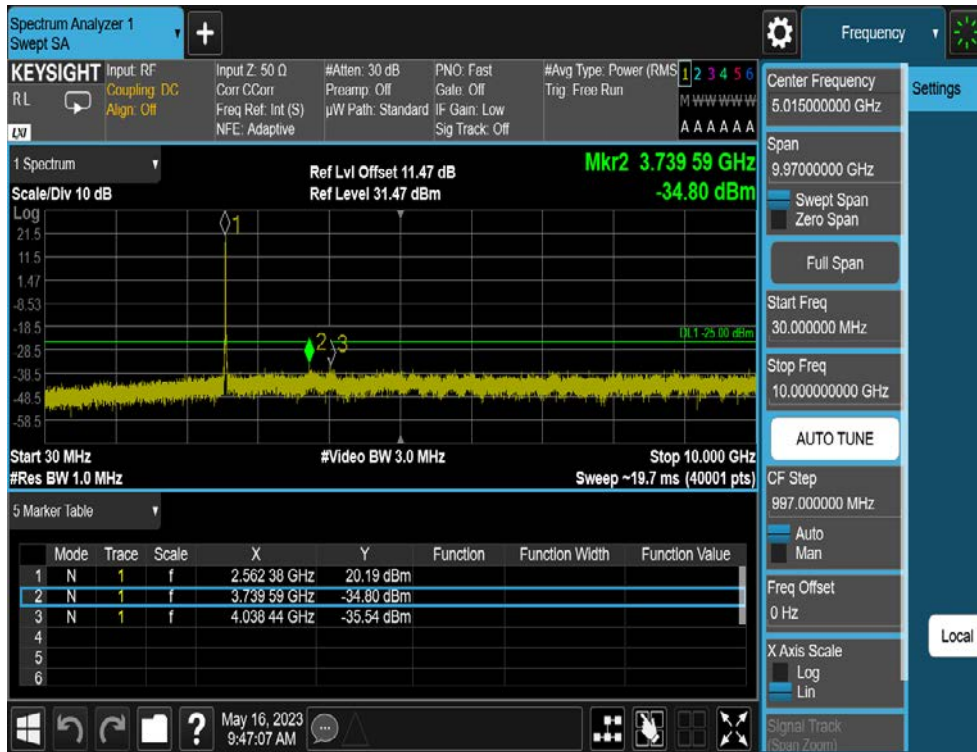

LTE Band 7 / 15MHz / QPSK - RB Size/Offset (1/0) - Low Channel

LTE Band 7 / 15MHz / QPSK - RB Size/Offset (1/0) - Low Channel

LTE Band 7 / 15MHz / 64QAM - RB Size/Offset (1/74) - Mid Channel

LTE Band 7 / 15MHz / 64QAM - RB Size/Offset (1/74) - Mid Channel