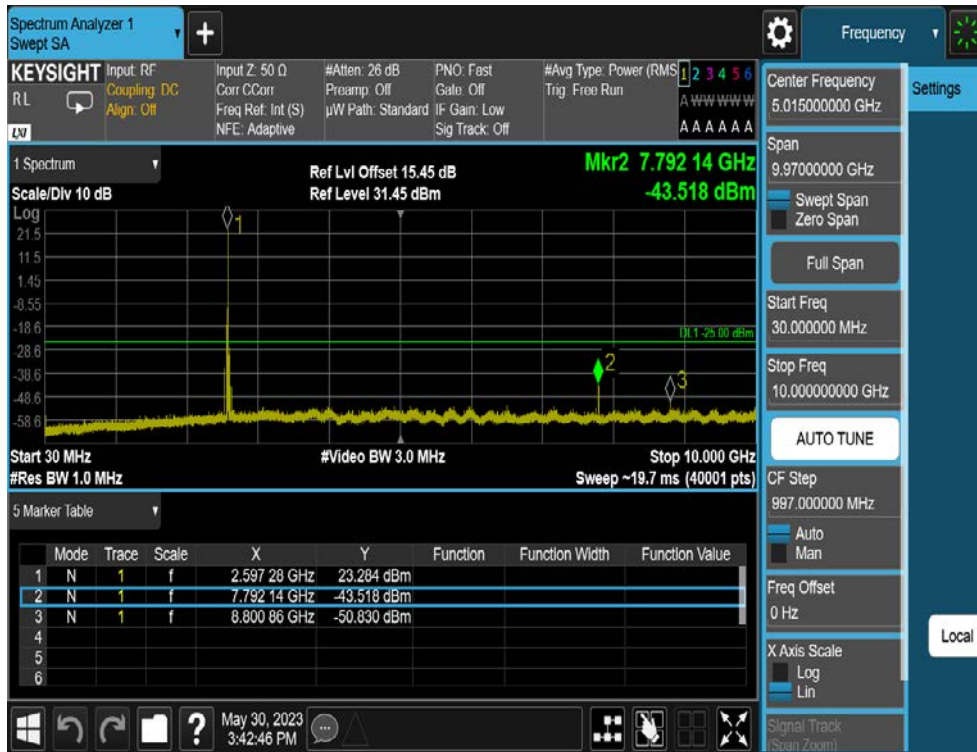

LTE Band 41(38) / 10MHz / QPSK - RB Size/Offset (1/49) - Mid Channel