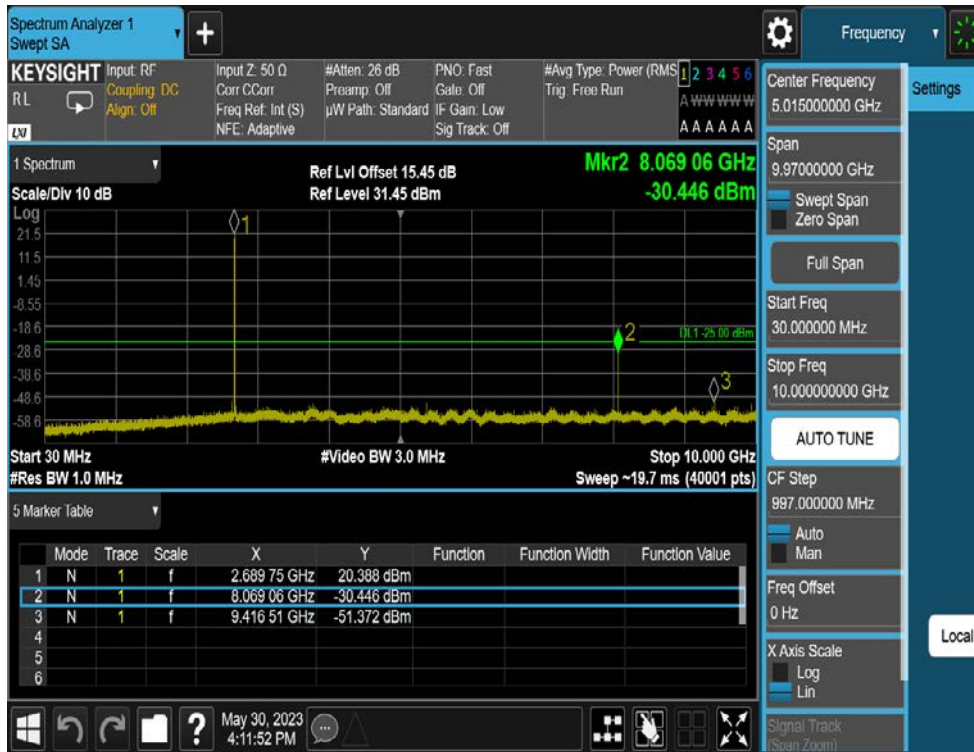

LTE Band 41(38) / 5MHz / QPSK - RB Size/Offset (1/24) - High Channel