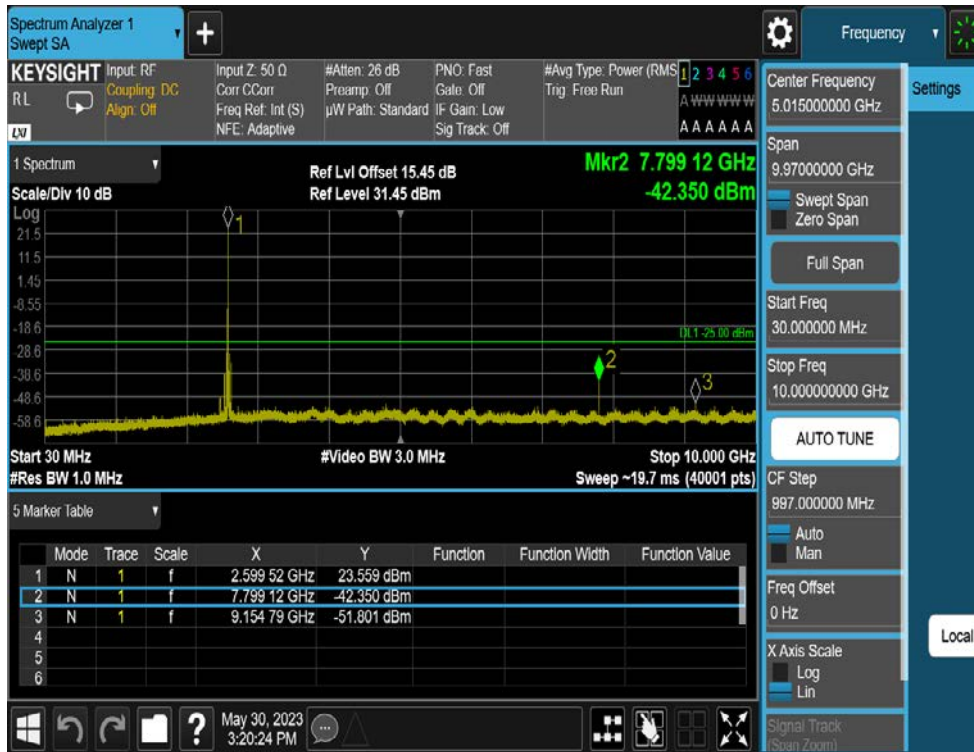

LTE Band 41(38) / 15MHz / QPSK - RB Size/Offset (1/74) - Mid Channel