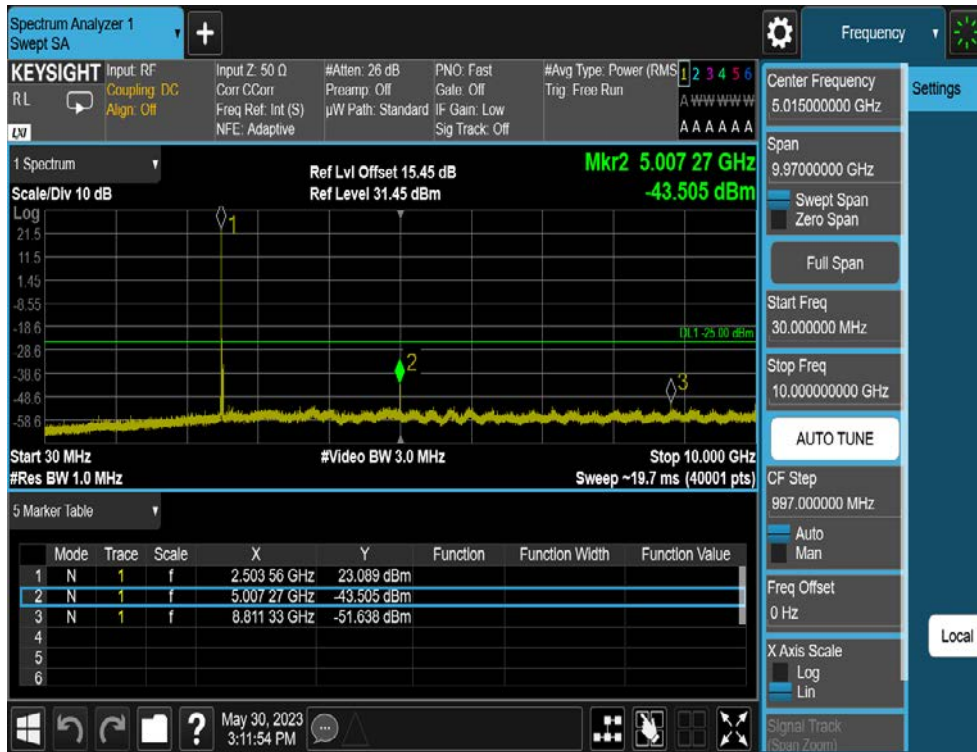

LTE Band 41(38) / 15MHz / QPSK - RB Size/Offset (1/36) - Low Channel