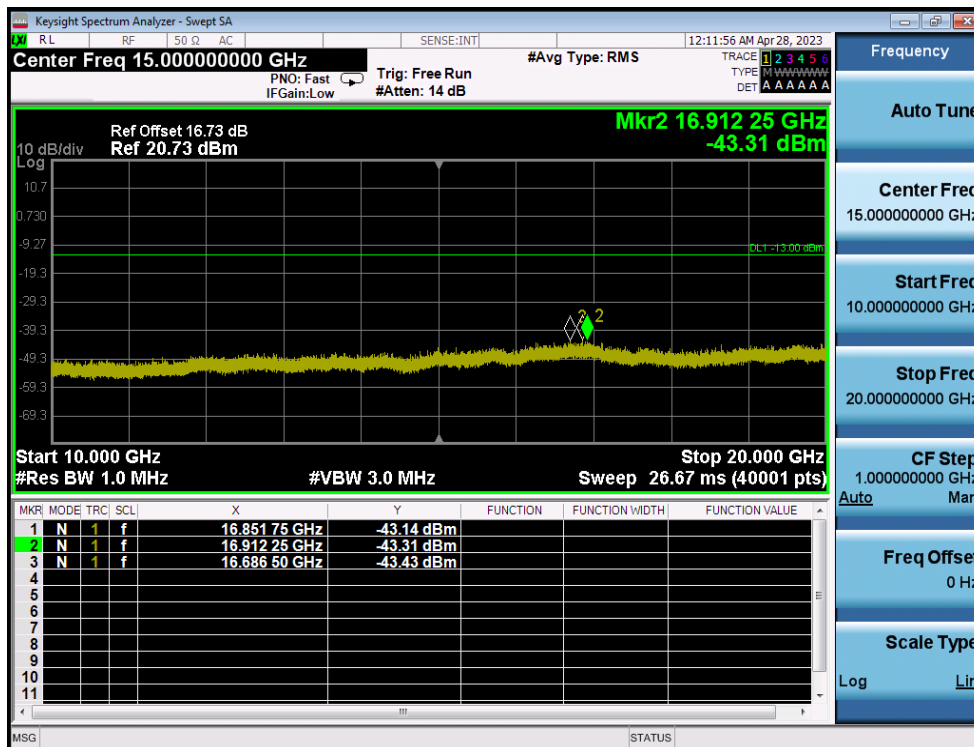

LTE Band 25(2) / 5MHz / QPSK - RB Size/Offset (12/6) - Mid Channel

LTE Band 25(2) / 5MHz / 16QAM - RB Size/Offset (25/0) - High Channel

LTE Band 25(2) / 5MHz / 16QAM - RB Size/Offset (25/0) - High Channel

LTE Band 25(2) / 3MHz / 64QAM - RB Size/Offset (8/4) - Low Channel

LTE Band 25(2) / 3MHz / 64QAM - RB Size/Offset (8/4) - Low Channel

LTE Band 25(2) / 3MHz / 16QAM - RB Size/Offset (8/0) - Mid Channel

LTE Band 25(2) / 3MHz / 16QAM - RB Size/Offset (8/0) - Mid Channel

LTE Band 25(2) / 3MHz / QPSK - RB Size/Offset (1/14) - High Channel

LTE Band 25(2) / 3MHz / QPSK - RB Size/Offset (1/14) - High Channel

LTE Band 25(2) / 1.4MHz / 16QAM - RB Size/Offset (3/2) - Low Channel