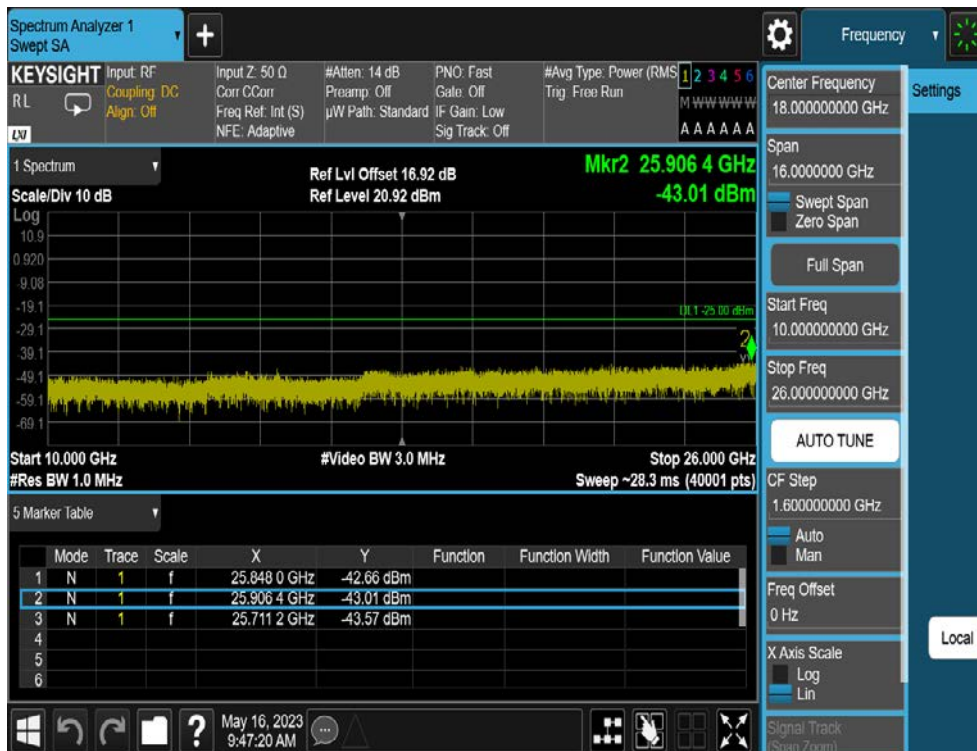

LTE Band 7 / 20MHz / QPSK - RB Size/Offset (100/0) - Mid Channel

LTE Band 7 / 20MHz / QPSK - RB Size/Offset (100/0) - Mid Channel

LTE Band 7 / 20MHz / 64QAM - RB Size/Offset (1/50) - High Channel

LTE Band 7 / 20MHz / 64QAM - RB Size/Offset (1/50) - High Channel

LTE Band 7 / 15MHz / QPSK - RB Size/Offset (1/0) - Low Channel

LTE Band 7 / 15MHz / QPSK - RB Size/Offset (1/0) - Low Channel

LTE Band 7 / 15MHz / 64QAM - RB Size/Offset (1/74) - Mid Channel

LTE Band 7 / 15MHz / 64QAM - RB Size/Offset (1/74) - Mid Channel

LTE Band 7 / 15MHz / 16QAM - RB Size/Offset (36/18) - High Channel

LTE Band 7 / 15MHz / 16QAM - RB Size/Offset (36/18) - High Channel

LTE Band 7 / 10MHz / QPSK - RB Size/Offset (25/0) - Low Channel

LTE Band 7 / 10MHz / QPSK - RB Size/Offset (25/0) - Low Channel