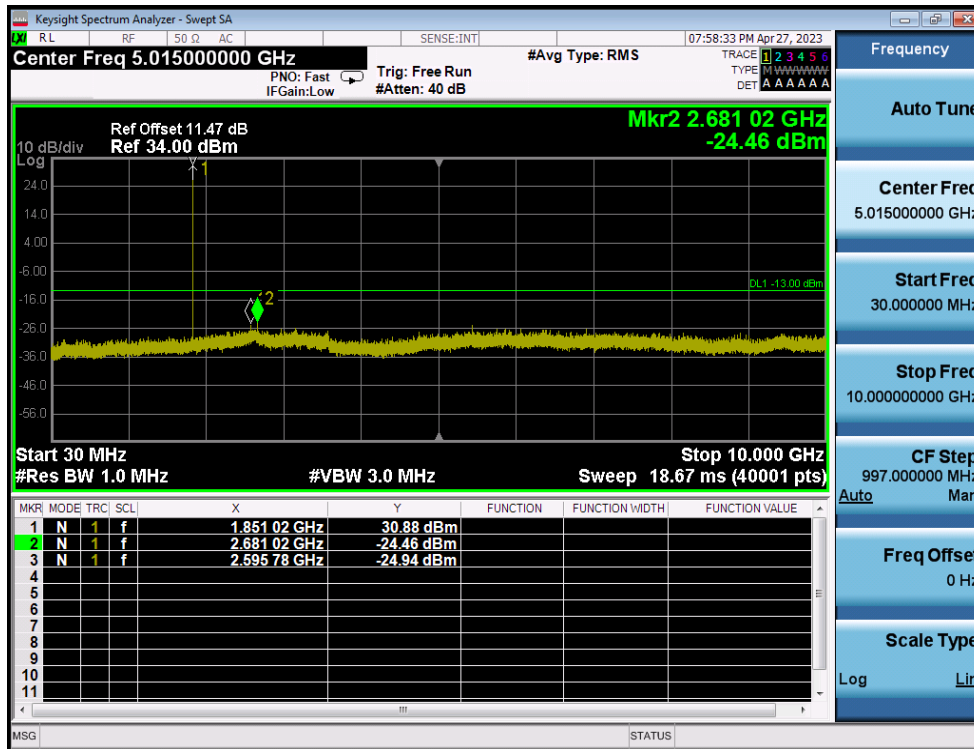

LTE Band 25(2) / 5MHz / QPSK - RB Size/Offset (12/6) - Mid Channel

LTE Band 25(2) / 5MHz / 16QAM - RB Size/Offset (25/0) - High Channel

LTE Band 25(2) / 5MHz / 16QAM - RB Size/Offset (25/0) - High Channel

LTE Band 25(2) / 3MHz / 64QAM - RB Size/Offset (8/4) - Low Channel

LTE Band 25(2) / 3MHz / 64QAM - RB Size/Offset (8/4) - Low Channel

LTE Band 25(2) / 3MHz / 16QAM - RB Size/Offset (8/0) - Mid Channel

LTE Band 25(2) / 3MHz / 16QAM - RB Size/Offset (8/0) - Mid Channel

LTE Band 25(2) / 3MHz / QPSK - RB Size/Offset (1/14) - High Channel

LTE Band 25(2) / 3MHz / QPSK - RB Size/Offset (1/14) - High Channel

LTE Band 25(2) / 1.4MHz / 16QAM - RB Size/Offset (3/2) - Low Channel