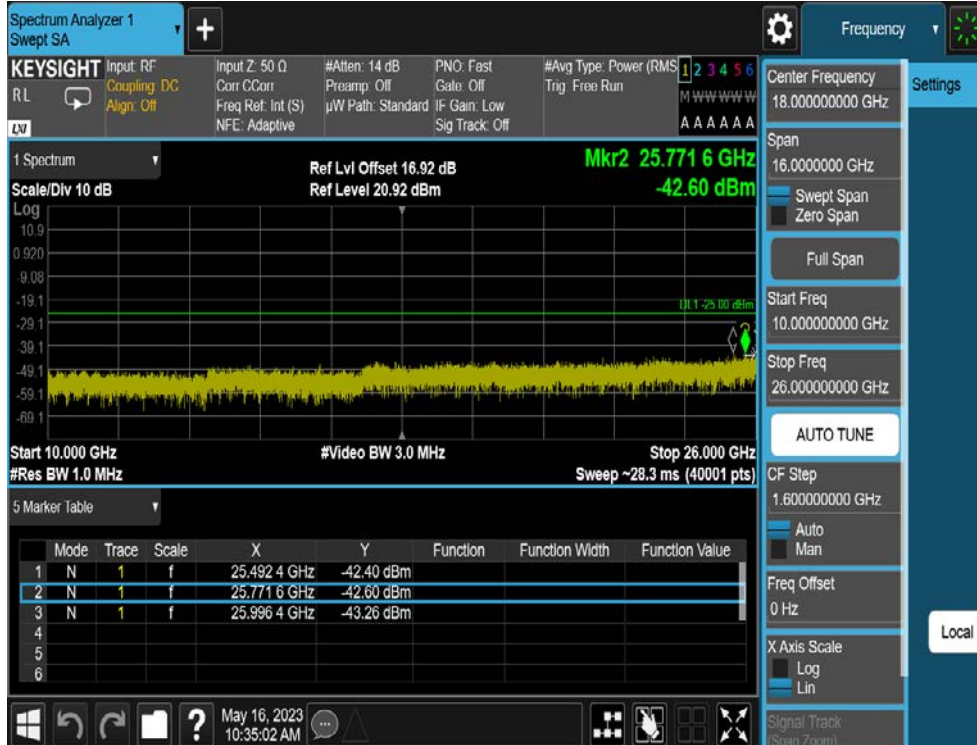

LTE Band 41(38) / 5MHz / 16QAM - RB Size/Offset (1/0) - Low Channel

LTE Band 41(38) / 5MHz / QPSK - RB Size/Offset (1/0) - Mid Channel

LTE Band 41(38) / 5MHz / QPSK - RB Size/Offset (1/0) - Mid Channel

LTE Band 41(38) / 5MHz / QPSK - RB Size/Offset (1/24) - High Channel

LTE Band 41(38) / 5MHz / QPSK - RB Size/Offset (1/24) - High Channel

8.4.9. LTE Band 7

LTE Band 7 / 20MHz / 64QAM - RB Size/Offset (50/50) - Low Channel

LTE Band 7 / 20MHz / 64QAM - RB Size/Offset (50/50) - Low Channel