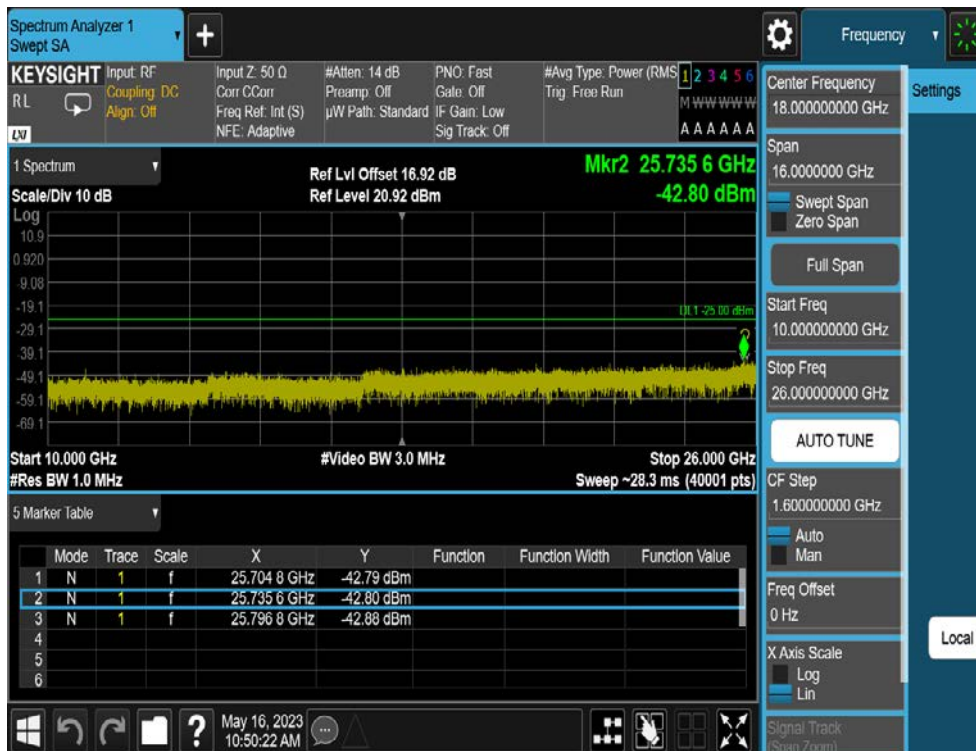

LTE Band 41(38) / 5MHz / QPSK - RB Size/Offset (1/24) - High Channel

8.4.9. LTE Band 7

LTE Band 7 / 20MHz / 64QAM - RB Size/Offset (50/50) - Low Channel

LTE Band 7 / 20MHz / 64QAM - RB Size/Offset (50/50) - Low Channel

LTE Band 7 / 20MHz / QPSK - RB Size/Offset (100/0) - Mid Channel

LTE Band 7 / 20MHz / QPSK - RB Size/Offset (100/0) - Mid Channel

LTE Band 7 / 20MHz / 64QAM - RB Size/Offset (1/50) - High Channel

LTE Band 7 / 20MHz / 64QAM - RB Size/Offset (1/50) - High Channel