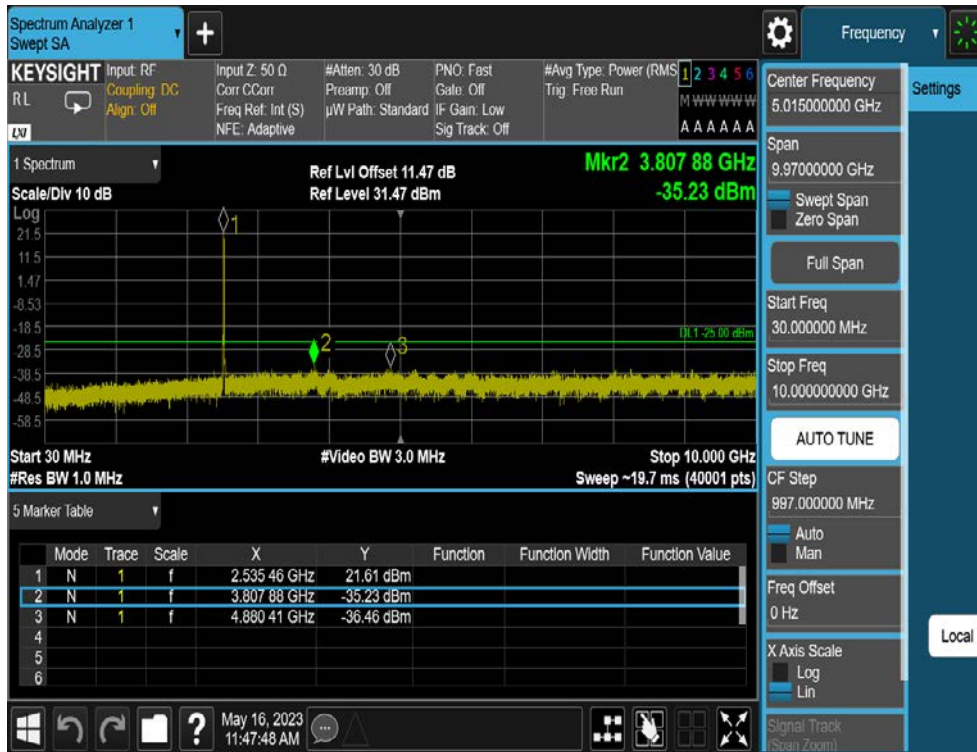

LTE Band 7 / 15MHz / 16QAM - RB Size/Offset (36/18) - High Channel

LTE Band 7 / 15MHz / 16QAM - RB Size/Offset (36/18) - High Channel

LTE Band 7 / 10MHz / QPSK - RB Size/Offset (25/0) - Low Channel

LTE Band 7 / 10MHz / QPSK - RB Size/Offset (25/0) - Low Channel