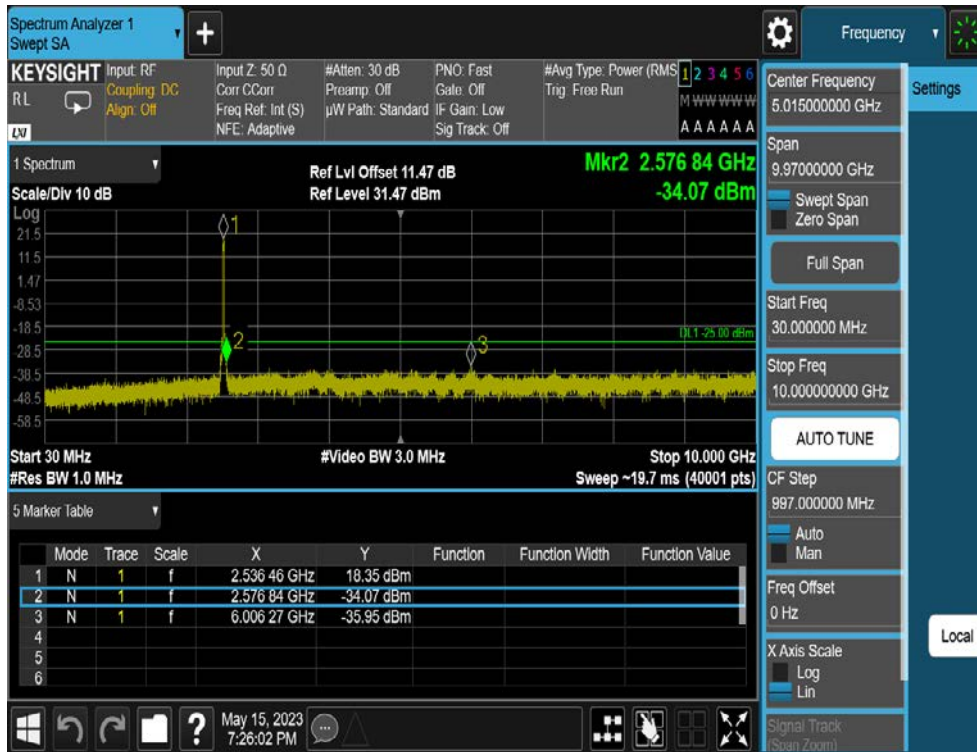

LTE Band 41(38) / 5MHz / QPSK - RB Size/Offset (1/24) - High Channel

8.4.9. LTE Band 7

LTE Band 7 / 20MHz / 64QAM - RB Size/Offset (50/50) - Low Channel

LTE Band 7 / 20MHz / 64QAM - RB Size/Offset (50/50) - Low Channel

LTE Band 7 / 20MHz / QPSK - RB Size/Offset (100/0) - Mid Channel

LTE Band 7 / 20MHz / QPSK - RB Size/Offset (100/0) - Mid Channel

LTE Band 7 / 20MHz / 64QAM - RB Size/Offset (1/50) - High Channel

LTE Band 7 / 20MHz / 64QAM - RB Size/Offset (1/50) - High Channel