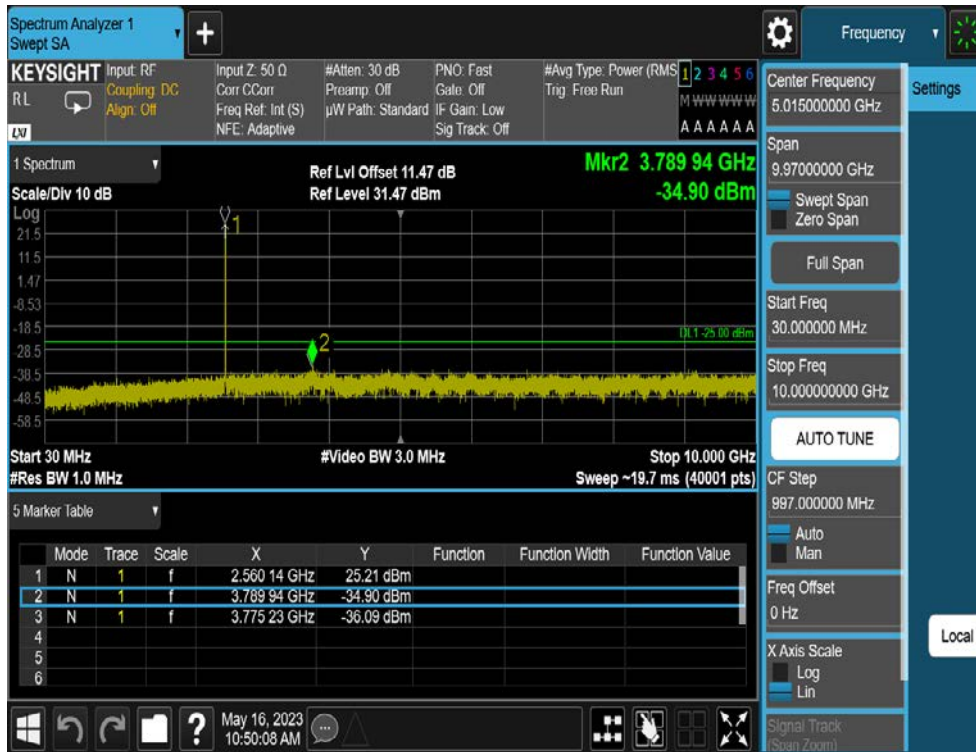

LTE Band 41(38) / 5MHz / QPSK - RB Size/Offset (1/24) - High Channel

8.4.9. LTE Band 7

LTE Band 7 / 20MHz / 64QAM - RB Size/Offset (50/50) - Low Channel

LTE Band 7 / 20MHz / 64QAM - RB Size/Offset (50/50) - Low Channel

LTE Band 7 / 20MHz / QPSK - RB Size/Offset (100/0) - Mid Channel

LTE Band 7 / 20MHz / QPSK - RB Size/Offset (100/0) - Mid Channel

LTE Band 7 / 20MHz / 64QAM - RB Size/Offset (1/50) - High Channel

LTE Band 7 / 20MHz / 64QAM - RB Size/Offset (1/50) - High Channel