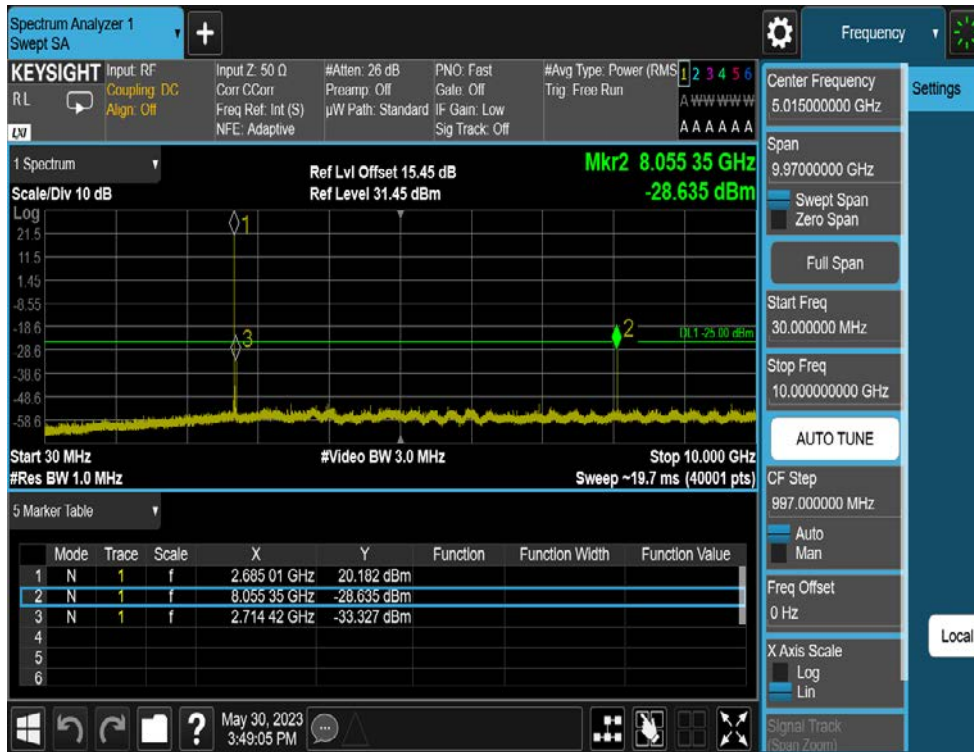

LTE Band 41(38) / 10MHz / QPSK - RB Size/Offset (50/0) - Low Channel

LTE Band 41(38) / 10MHz / QPSK - RB Size/Offset (1/49) - Mid Channel

LTE Band 41(38) / 10MHz / QPSK - RB Size/Offset (1/49) - Mid Channel