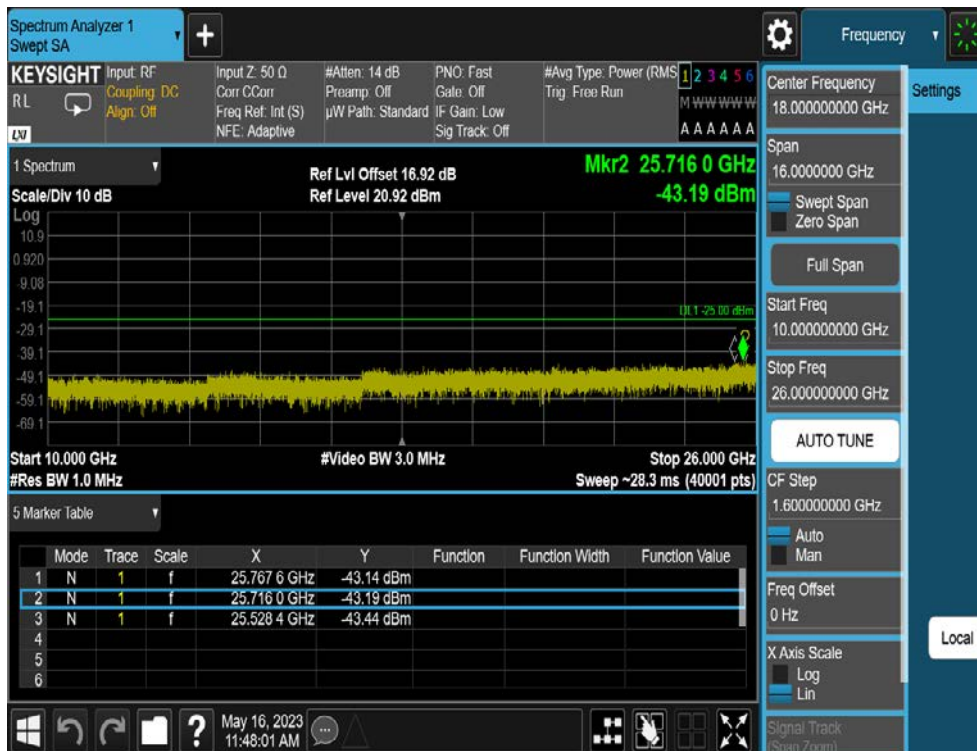

LTE Band 7 / 10MHz / 64QAM - RB Size/Offset (25/25) - Mid Channel