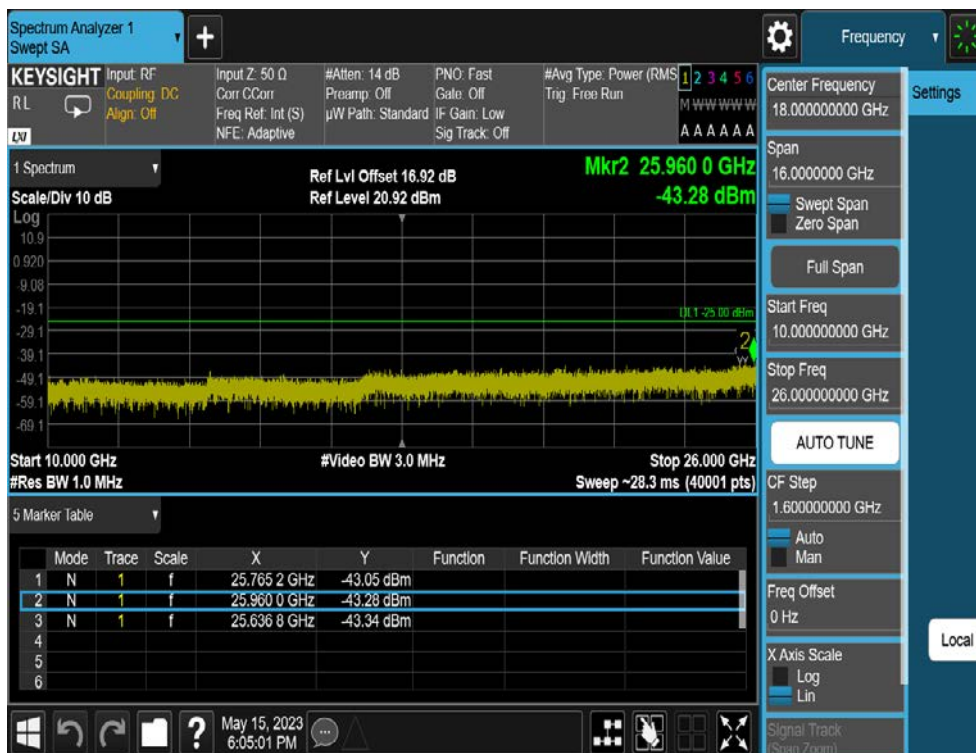

LTE Band 7 / 10MHz / QPSK - RB Size/Offset (50/0) - High Channel