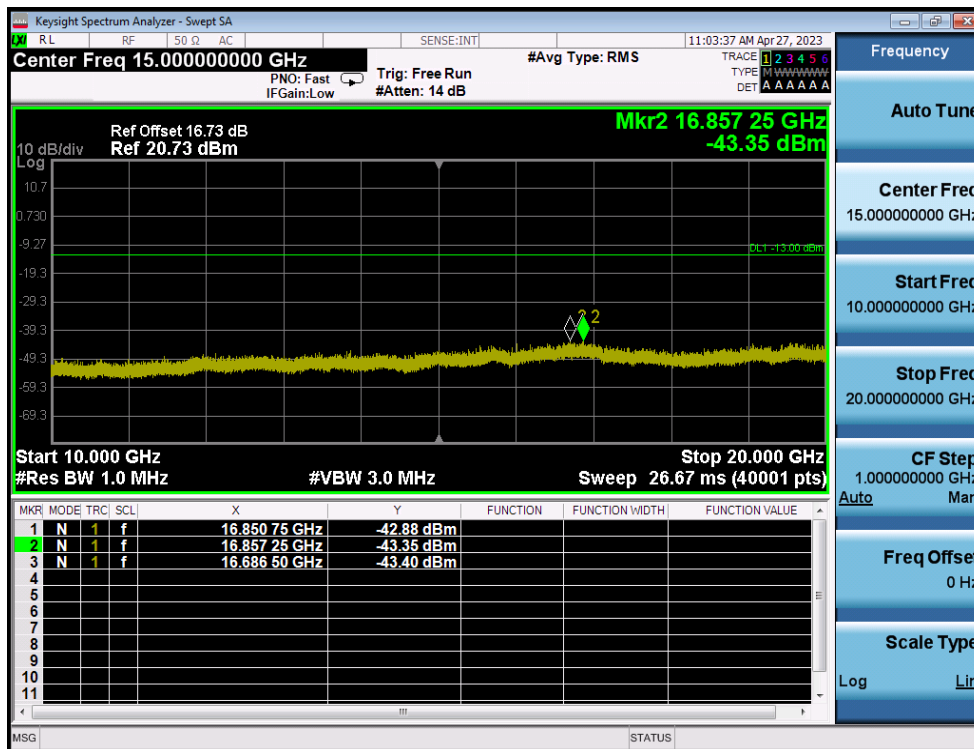

LTE Band 25(2) / 5MHz / QPSK - RB Size/Offset (12/6) - Mid Channel

LTE Band 25(2) / 5MHz / 16QAM - RB Size/Offset (25/0) - High Channel

LTE Band 25(2) / 5MHz / 16QAM - RB Size/Offset (25/0) - High Channel

LTE Band 25(2) / 3MHz / 64QAM - RB Size/Offset (8/4) - Low Channel

LTE Band 25(2) / 3MHz / 64QAM - RB Size/Offset (8/4) - Low Channel

LTE Band 25(2) / 3MHz / 16QAM - RB Size/Offset (8/0) - Mid Channel

LTE Band 25(2) / 3MHz / 16QAM - RB Size/Offset (8/0) - Mid Channel

LTE Band 25(2) / 3MHz / QPSK - RB Size/Offset (1/14) - High Channel

LTE Band 25(2) / 3MHz / QPSK - RB Size/Offset (1/14) - High Channel

LTE Band 25(2) / 1.4MHz / 16QAM - RB Size/Offset (3/2) - Low Channel