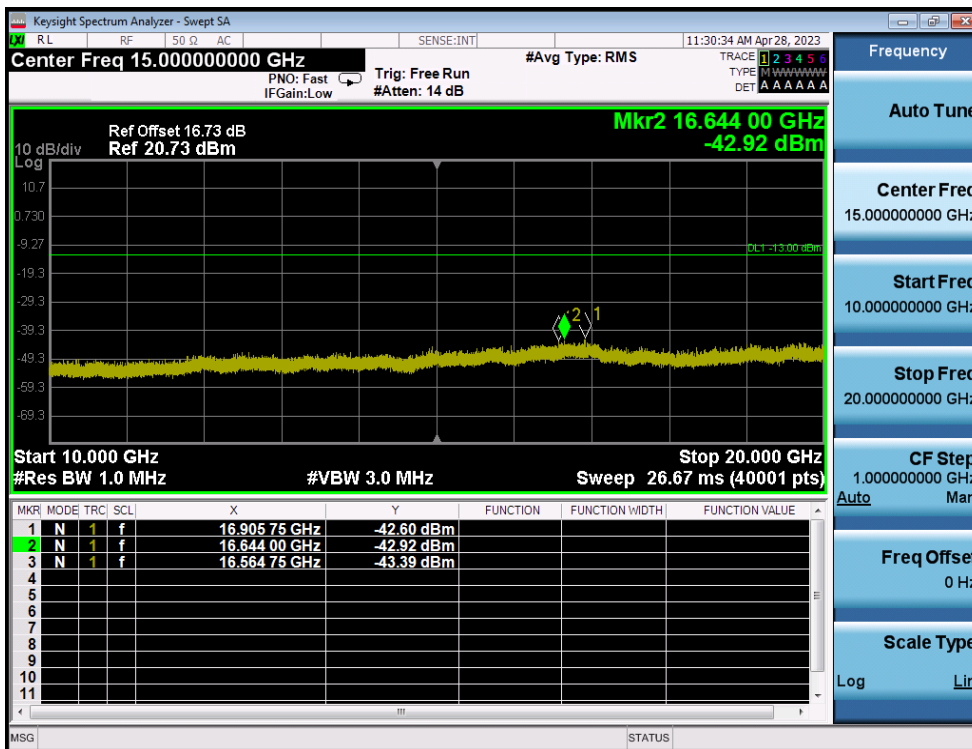

LTE Band 25(2) / 3MHz / 64QAM - RB Size/Offset (8/4) - Low Channel

LTE Band 25(2) / 3MHz / 64QAM - RB Size/Offset (8/4) - Low Channel

LTE Band 25(2) / 3MHz / 16QAM - RB Size/Offset (8/0) - Mid Channel

LTE Band 25(2) / 3MHz / 16QAM - RB Size/Offset (8/0) - Mid Channel

LTE Band 25(2) / 3MHz / QPSK - RB Size/Offset (1/14) - High Channel

LTE Band 25(2) / 3MHz / QPSK - RB Size/Offset (1/14) - High Channel

LTE Band 25(2) / 1.4MHz / 16QAM - RB Size/Offset (3/2) - Low Channel

LTE Band 25(2) / 1.4MHz / 16QAM - RB Size/Offset (3/2) - Low Channel

LTE Band 25(2) / 1.4MHz / 64QAM - RB Size/Offset (3/2) - Mid Channel

LTE Band 25(2) / 1.4MHz / 64QAM - RB Size/Offset (3/2) - Mid Channel

LTE Band 25(2) / 1.4MHz / QPSK - RB Size/Offset (3/0) - High Channel

LTE Band 25(2) / 1.4MHz / QPSK - RB Size/Offset (3/0) - High Channel

8.4.8. LTE Band 41(38)

LTE Band 41(38) / 20MHz / QPSK - RB Size/Offset (1/50) - Low Channel