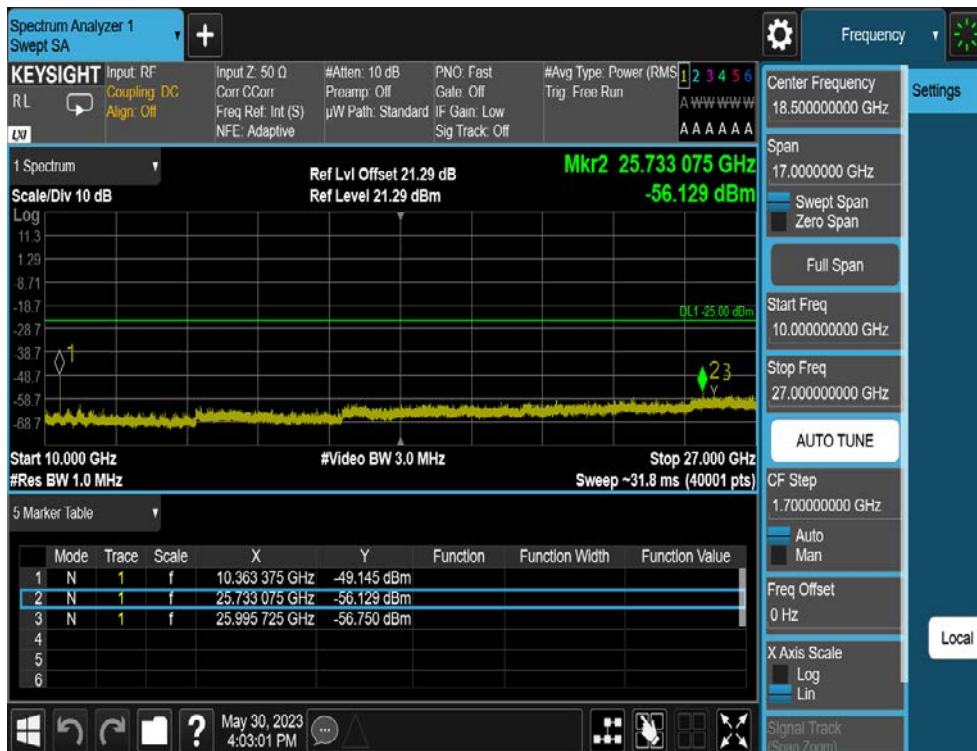

LTE Band 41(38) / 5MHz / QPSK - RB Size/Offset (1/0) - Mid Channel