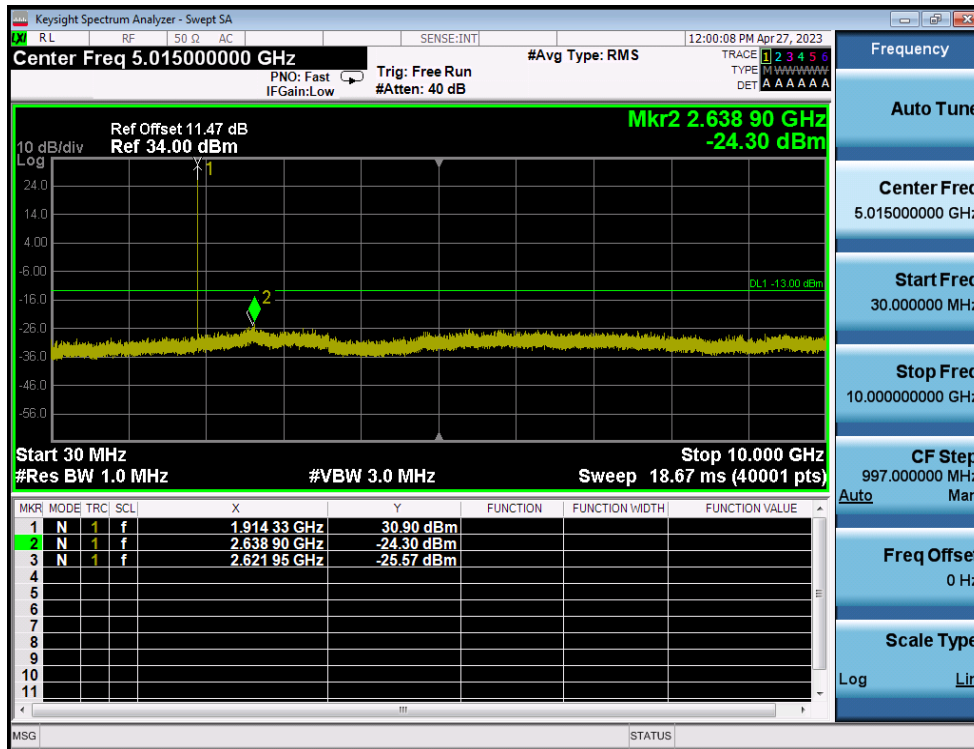

LTE Band 25(2) / 3MHz / QPSK - RB Size/Offset (1/14) - High Channel

LTE Band 25(2) / 3MHz / QPSK - RB Size/Offset (1/14) - High Channel

LTE Band 25(2) / 1.4MHz / 16QAM - RB Size/Offset (3/2) - Low Channel

LTE Band 25(2) / 1.4MHz / 16QAM - RB Size/Offset (3/2) - Low Channel

LTE Band 25(2) / 1.4MHz / 64QAM - RB Size/Offset (3/2) - Mid Channel

LTE Band 25(2) / 1.4MHz / 64QAM - RB Size/Offset (3/2) - Mid Channel

LTE Band 25(2) / 1.4MHz / QPSK - RB Size/Offset (3/0) - High Channel

LTE Band 25(2) / 1.4MHz / QPSK - RB Size/Offset (3/0) - High Channel

8.4.8. LTE Band 41(38)

LTE Band 41(38) / 20MHz / QPSK - RB Size/Offset (1/50) - Low Channel