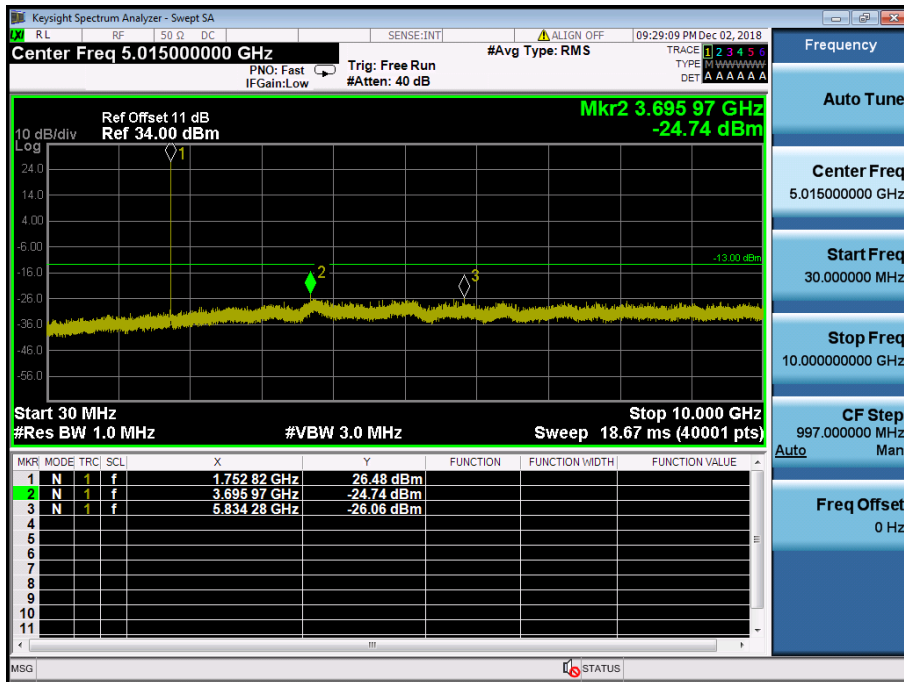

LTE Band 4 / 5MHz / QPSK - RB Size/Offset (1/24) – High Channel

LTE Band 4 / 5MHz / QPSK - RB Size/Offset (1/24) – High Channel

LTE Band 4 / 3MHz / 16QAM - RB Size/Offset (8/7) – Low Channel

LTE Band 4 / 3MHz / 16QAM - RB Size/Offset (8/7) – Low Channel

LTE Band 4 / 3MHz / QPSK - RB Size/Offset (8/4) – Mid Channel

LTE Band 4 / 3MHz / QPSK - RB Size/Offset (8/4) – Mid Channel

LTE Band 4 / 3MHz / QPSK - RB Size/Offset (1/14) – High Channel

LTE Band 4 / 3MHz / QPSK - RB Size/Offset (1/14) – High Channel