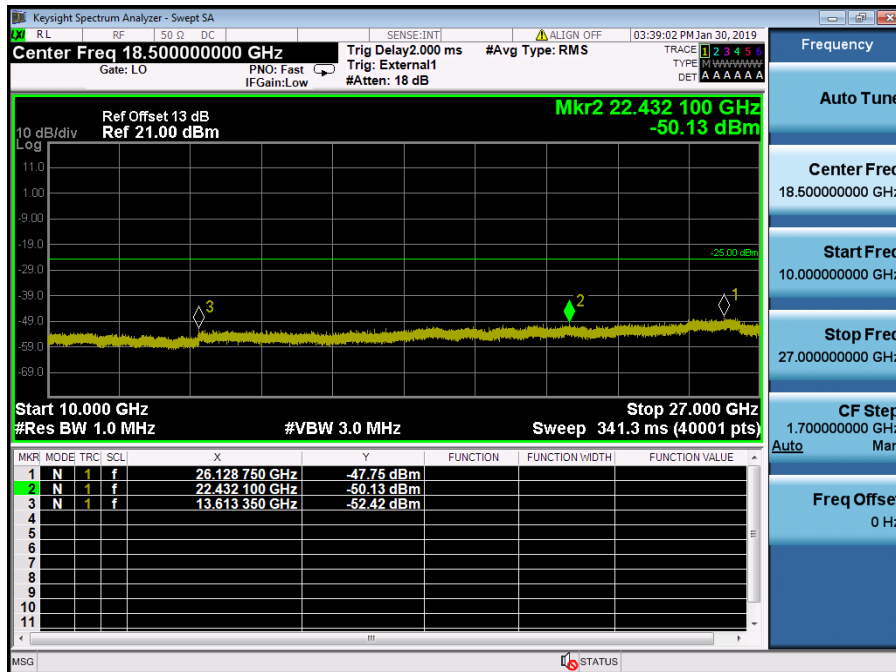

LTE Band 41 / 10MHz / QPSK - RB Size/Offset (25/12) – Mid Channel