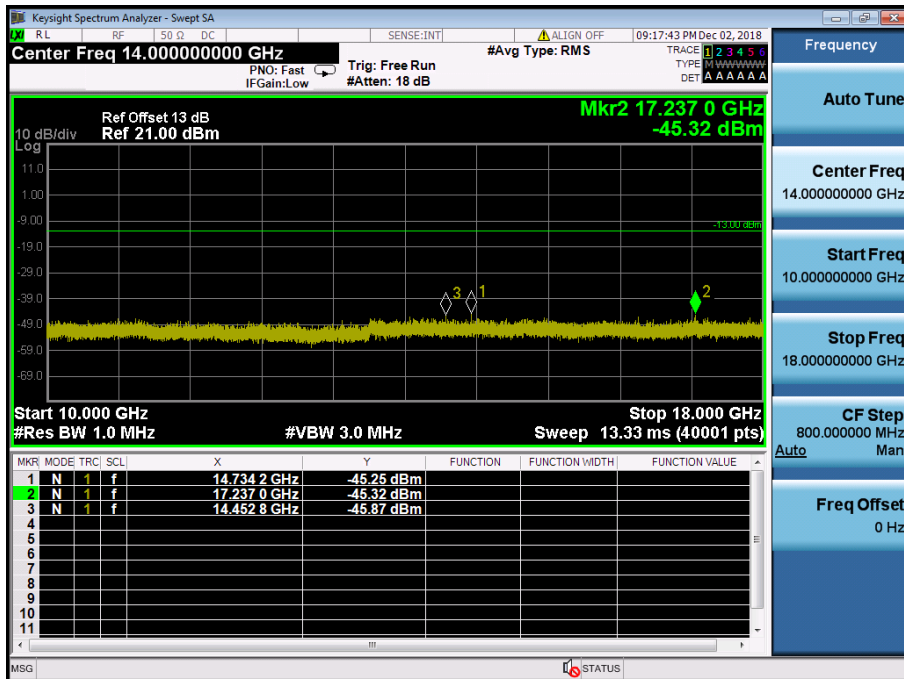

LTE Band 4 / 5MHz / QPSK - RB Size/Offset (1/24) – High Channel

LTE Band 4 / 5MHz / QPSK - RB Size/Offset (1/24) – High Channel

LTE Band 4 / 3MHz / 16QAM - RB Size/Offset (8/7) – Low Channel

LTE Band 4 / 3MHz / 16QAM - RB Size/Offset (8/7) – Low Channel

LTE Band 4 / 3MHz / QPSK - RB Size/Offset (8/4) – Mid Channel

LTE Band 4 / 3MHz / QPSK - RB Size/Offset (8/4) – Mid Channel

LTE Band 4 / 3MHz / QPSK - RB Size/Offset (1/14) – High Channel

LTE Band 4 / 3MHz / QPSK - RB Size/Offset (1/14) – High Channel