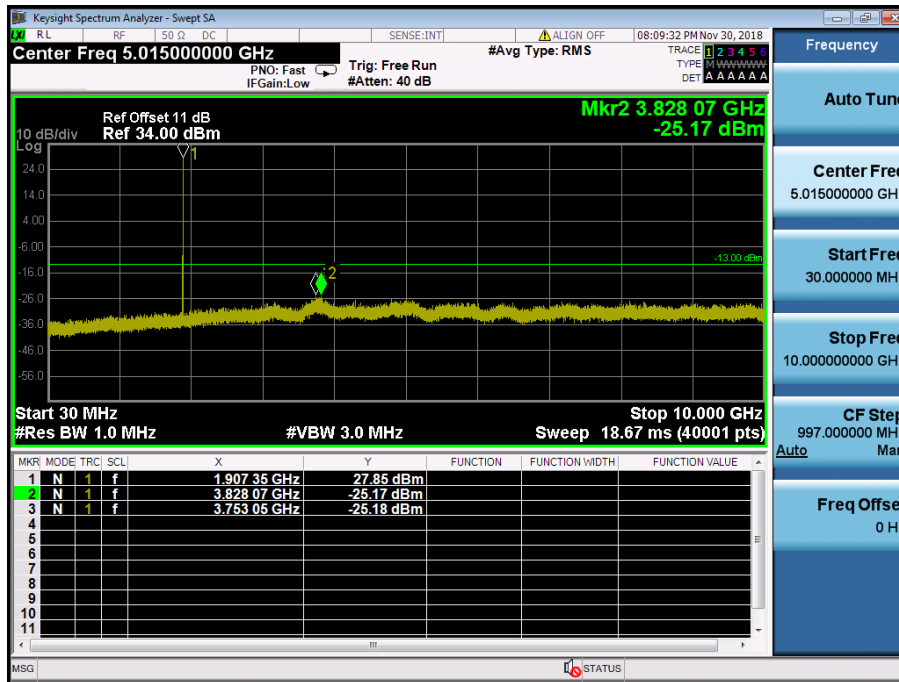

LTE Band 2 / 3MHz / QPSK - RB Size/Offset (1/0) – Low Channel

LTE Band 2 / 3MHz / QPSK - RB Size/Offset (8/4) – Mid Channel

LTE Band 2 / 3MHz / QPSK - RB Size/Offset (8/4) – Mid Channel

LTE Band 2 / 3MHz / QPSK - RB Size/Offset (8/0) – High Channel

LTE Band 2 / 3MHz / QPSK - RB Size/Offset (8/0) – High Channel

LTE Band 2 / 1.4MHz / 16QAM - RB Size/Offset (1/0) – Low Channel

LTE Band 2 / 1.4MHz / 16QAM - RB Size/Offset (1/0) – Low Channel

LTE Band 2 / 1.4MHz / 16QAM - RB Size/Offset (3/3) – Mid Channel