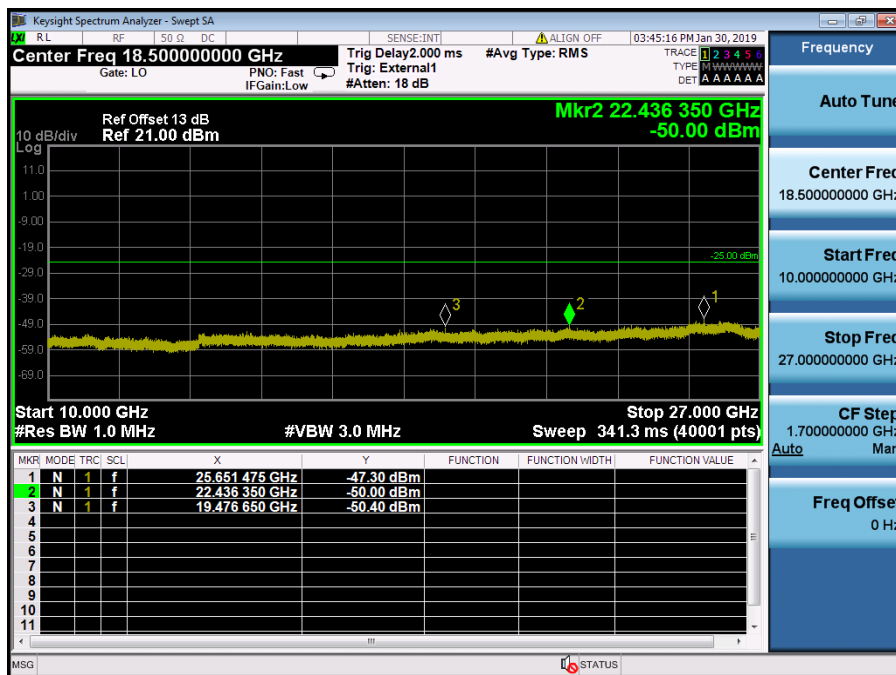

LTE Band 41 / 10MHz / 16QAM - RB Size/Offset (1/0) – Low Channel

LTE Band 41 / 10MHz / 16QAM - RB Size/Offset (1/0) – Low Channel

LTE Band 41 / 10MHz / QPSK - RB Size/Offset (25/12) – Mid Channel

LTE Band 41 / 10MHz / QPSK - RB Size/Offset (25/12) – Mid Channel

LTE Band 41 / 10MHz / QPSK - RB Size/Offset (25/12) – High Channel

LTE Band 41 / 10MHz / QPSK - RB Size/Offset (25/12) – High Channel

LTE Band 41 / 5MHz / QPSK - RB Size/Offset (1/0) – Low Channel

LTE Band 41 / 5MHz / QPSK - RB Size/Offset (1/0) – Low Channel