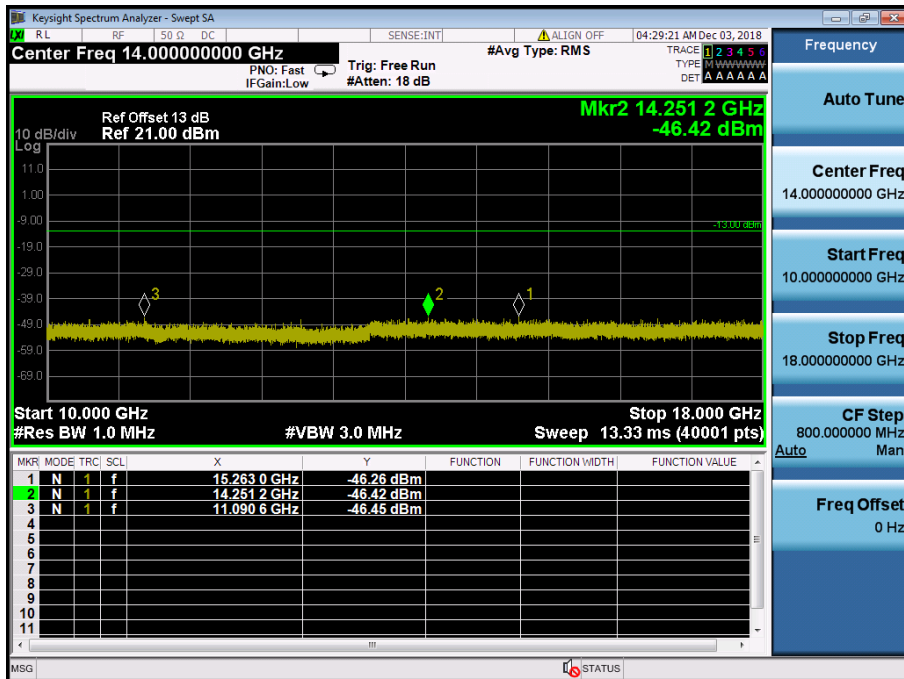

LTE Band 4 / 5MHz / QPSK - RB Size/Offset (12/6) – Low Channel

LTE Band 4 / 5MHz / QPSK - RB Size/Offset (12/6) – Low Channel

LTE Band 4 / 5MHz / 16QAM - RB Size/Offset (1/12) – Mid Channel

LTE Band 4 / 5MHz / 16QAM - RB Size/Offset (1/12) – Mid Channel

LTE Band 4 / 5MHz / QPSK - RB Size/Offset (1/24) – High Channel

LTE Band 4 / 5MHz / QPSK - RB Size/Offset (1/24) – High Channel

LTE Band 4 / 3MHz / 16QAM - RB Size/Offset (8/7) – Low Channel

LTE Band 4 / 3MHz / 16QAM - RB Size/Offset (8/7) – Low Channel