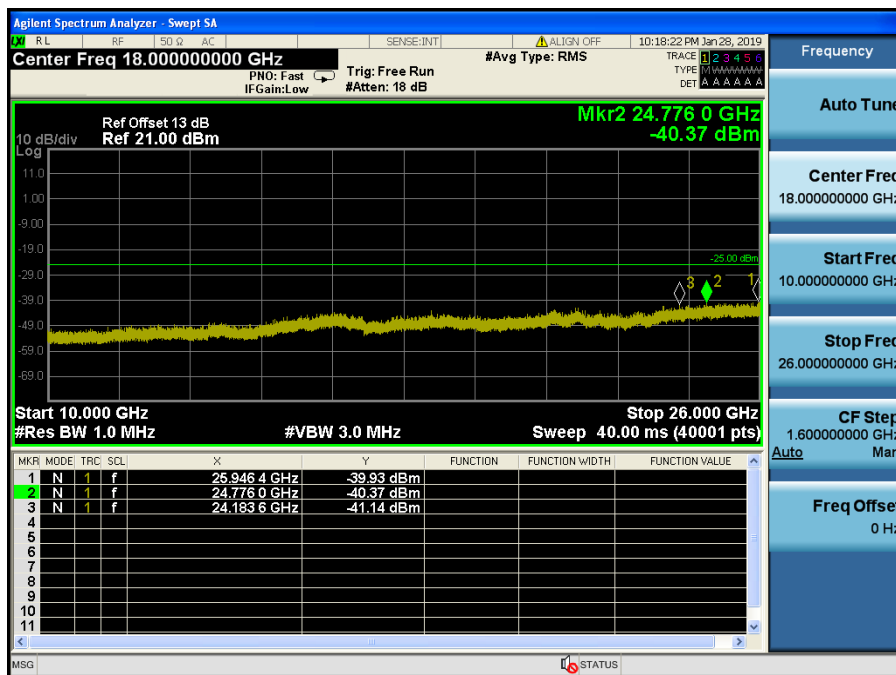

8.4.9 LTE Band 7

LTE Band 7 / 20MHz / QPSK - RB Size/Offset (1/99) – Low Channel

LTE Band 7 / 20MHz / QPSK - RB Size/Offset (1/99) – Low Channel

LTE Band 7 / 20MHz / QPSK - RB Size/Offset (1/99) – Mid Channel

LTE Band 7 / 20MHz / QPSK - RB Size/Offset (1/99) – Mid Channel

LTE Band 7 / 15MHz / 16QAM - RB Size/Offset (1/74) – Low Channel

LTE Band 7 / 15MHz / 16QAM - RB Size/Offset (1/74) – Low Channel

LTE Band 7 / 15MHz / 16QAM - RB Size/Offset (1/0) – Mid Channel