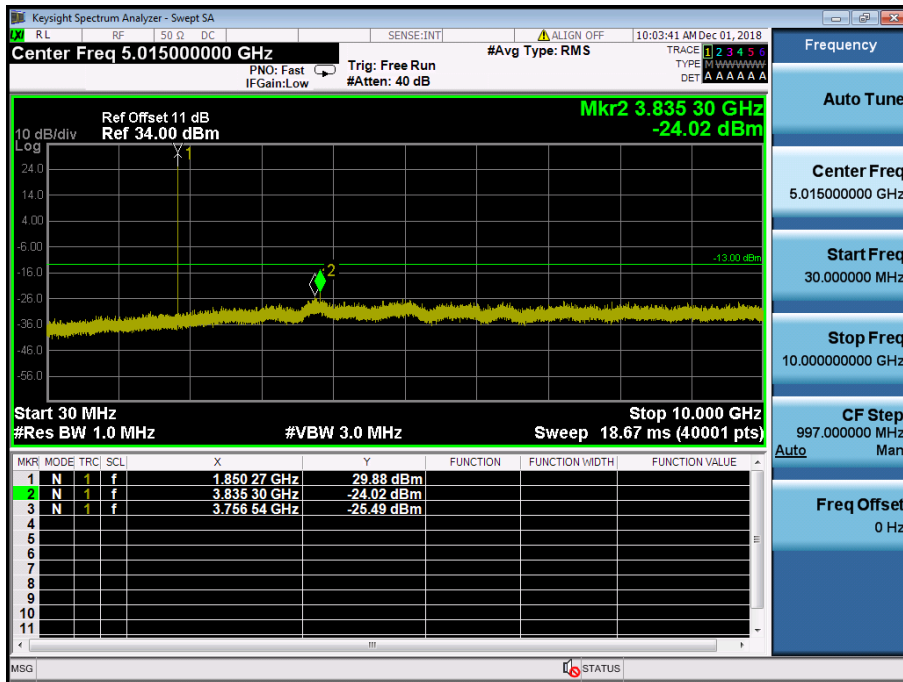

LTE Band 2 / 3MHz / QPSK - RB Size/Offset (1/0) – Low Channel

LTE Band 2 / 3MHz / QPSK - RB Size/Offset (8/4) – Mid Channel

LTE Band 2 / 3MHz / QPSK - RB Size/Offset (8/4) – Mid Channel

LTE Band 2 / 3MHz / QPSK - RB Size/Offset (8/0) – High Channel

LTE Band 2 / 3MHz / QPSK - RB Size/Offset (8/0) – High Channel

LTE Band 2 / 1.4MHz / 16QAM - RB Size/Offset (1/0) – Low Channel

LTE Band 2 / 1.4MHz / 16QAM - RB Size/Offset (1/0) – Low Channel

LTE Band 2 / 1.4MHz / 16QAM - RB Size/Offset (3/3) – Mid Channel