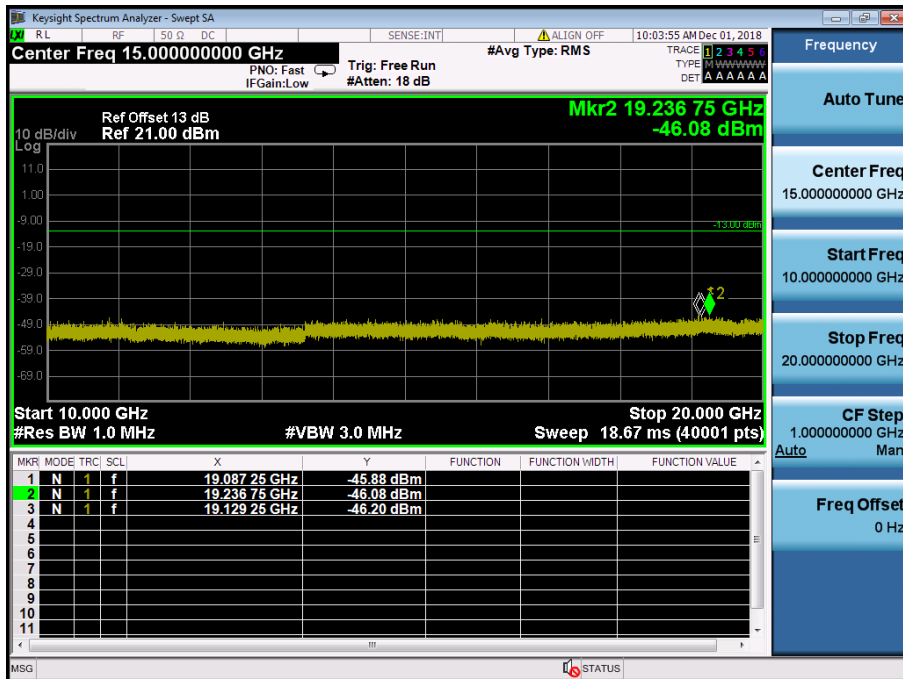

LTE Band 2 / 3MHz / QPSK - RB Size/Offset (1/0) – Low Channel

LTE Band 2 / 3MHz / QPSK - RB Size/Offset (8/4) – Mid Channel

LTE Band 2 / 3MHz / QPSK - RB Size/Offset (8/4) – Mid Channel

LTE Band 2 / 3MHz / QPSK - RB Size/Offset (8/0) – High Channel

LTE Band 2 / 3MHz / QPSK - RB Size/Offset (8/0) – High Channel

LTE Band 2 / 1.4MHz / 16QAM - RB Size/Offset (1/0) – Low Channel

LTE Band 2 / 1.4MHz / 16QAM - RB Size/Offset (1/0) – Low Channel

LTE Band 2 / 1.4MHz / 16QAM - RB Size/Offset (3/3) – Mid Channel