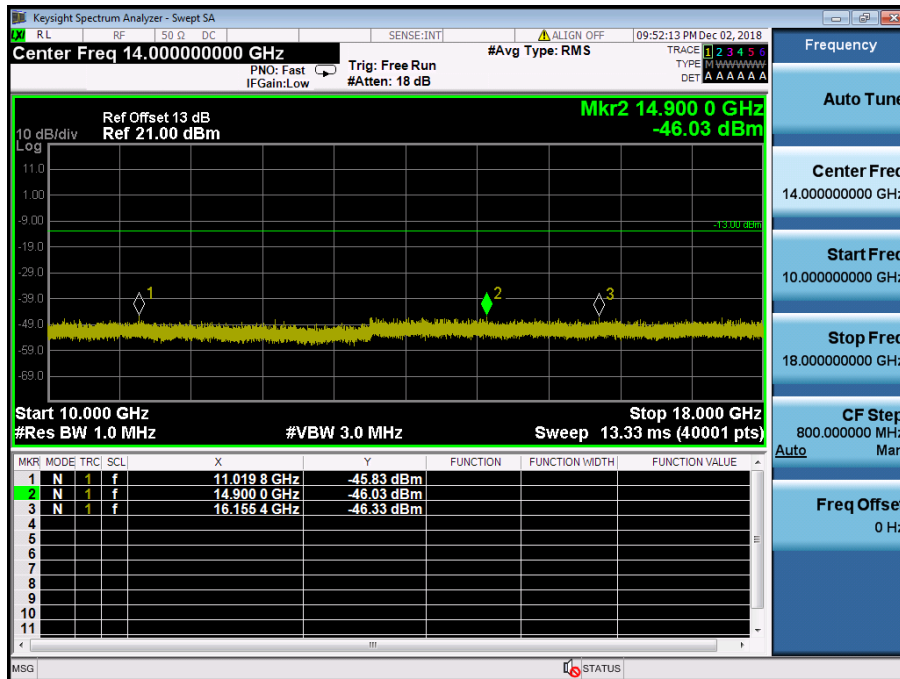

LTE Band 4 / 5MHz / QPSK - RB Size/Offset (12/6) – Low Channel

LTE Band 4 / 5MHz / QPSK - RB Size/Offset (12/6) – Low Channel

LTE Band 4 / 5MHz / 16QAM - RB Size/Offset (1/12) – Mid Channel

LTE Band 4 / 5MHz / 16QAM - RB Size/Offset (1/12) – Mid Channel

LTE Band 4 / 5MHz / QPSK - RB Size/Offset (1/24) – High Channel

LTE Band 4 / 5MHz / QPSK - RB Size/Offset (1/24) – High Channel

LTE Band 4 / 3MHz / 16QAM - RB Size/Offset (8/7) – Low Channel

LTE Band 4 / 3MHz / 16QAM - RB Size/Offset (8/7) – Low Channel