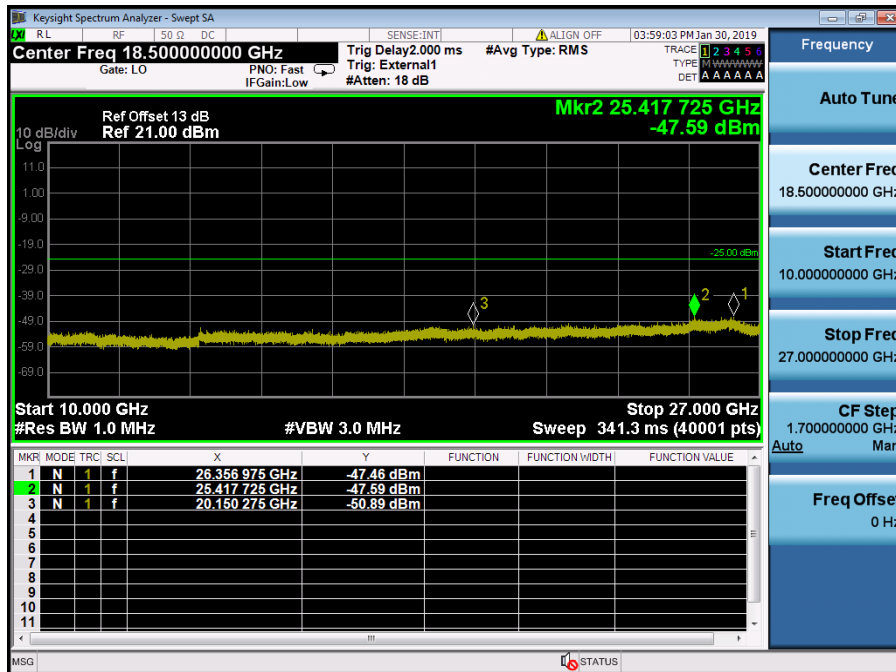

LTE Band 41 / 15MHz / QPSK - RB Size/Offset (36/39) – Mid Channel