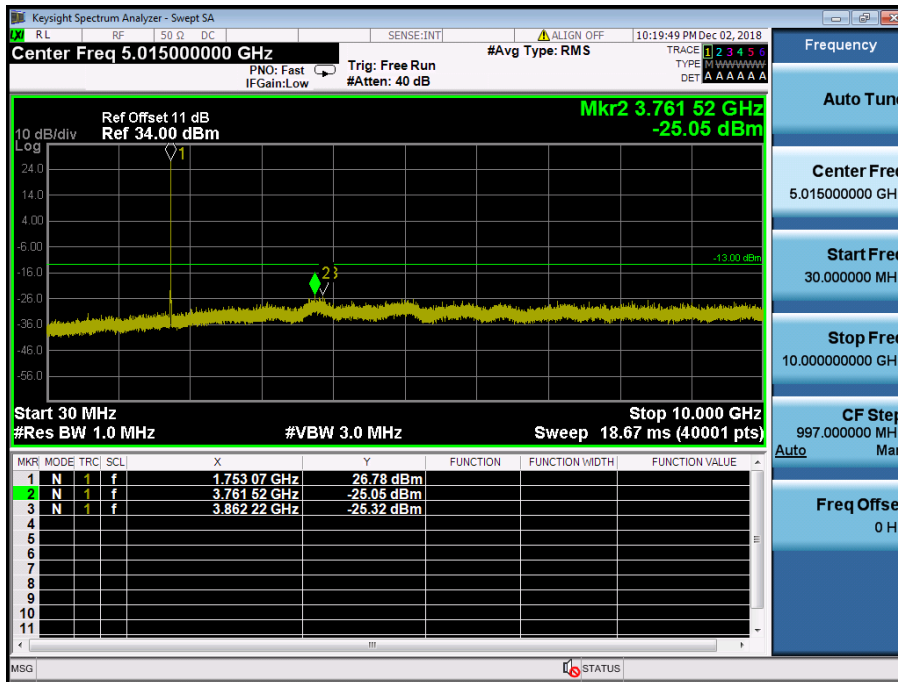

LTE Band 4 / 5MHz / QPSK - RB Size/Offset (12/6) – Low Channel

LTE Band 4 / 5MHz / QPSK - RB Size/Offset (12/6) – Low Channel

LTE Band 4 / 5MHz / 16QAM - RB Size/Offset (1/12) – Mid Channel

LTE Band 4 / 5MHz / 16QAM - RB Size/Offset (1/12) – Mid Channel

LTE Band 4 / 5MHz / QPSK - RB Size/Offset (1/24) – High Channel

LTE Band 4 / 5MHz / QPSK - RB Size/Offset (1/24) – High Channel

LTE Band 4 / 3MHz / 16QAM - RB Size/Offset (8/7) – Low Channel

LTE Band 4 / 3MHz / 16QAM - RB Size/Offset (8/7) – Low Channel