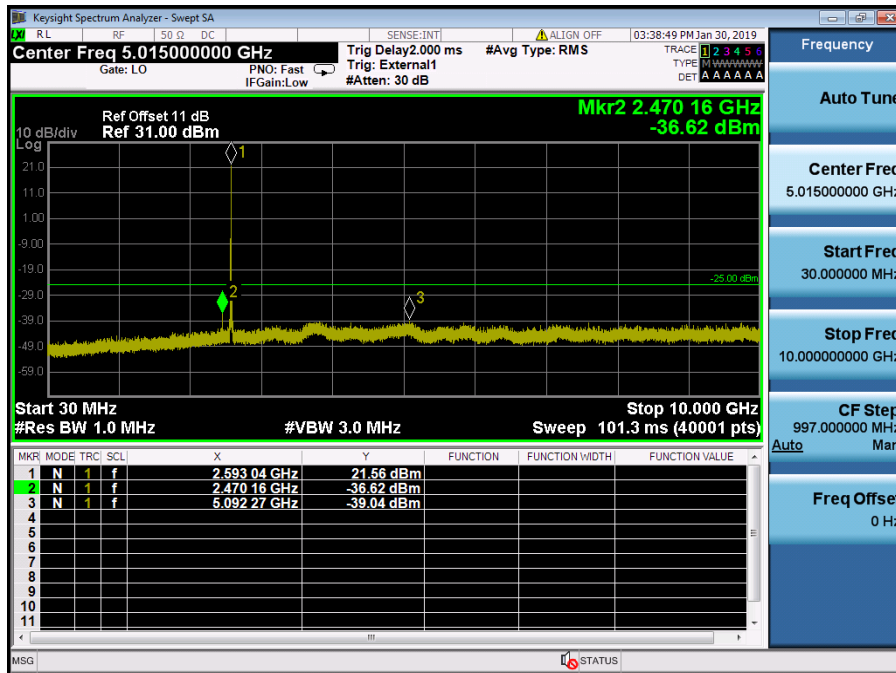

LTE Band 41 / 10MHz / QPSK - RB Size/Offset (25/12) – Mid Channel