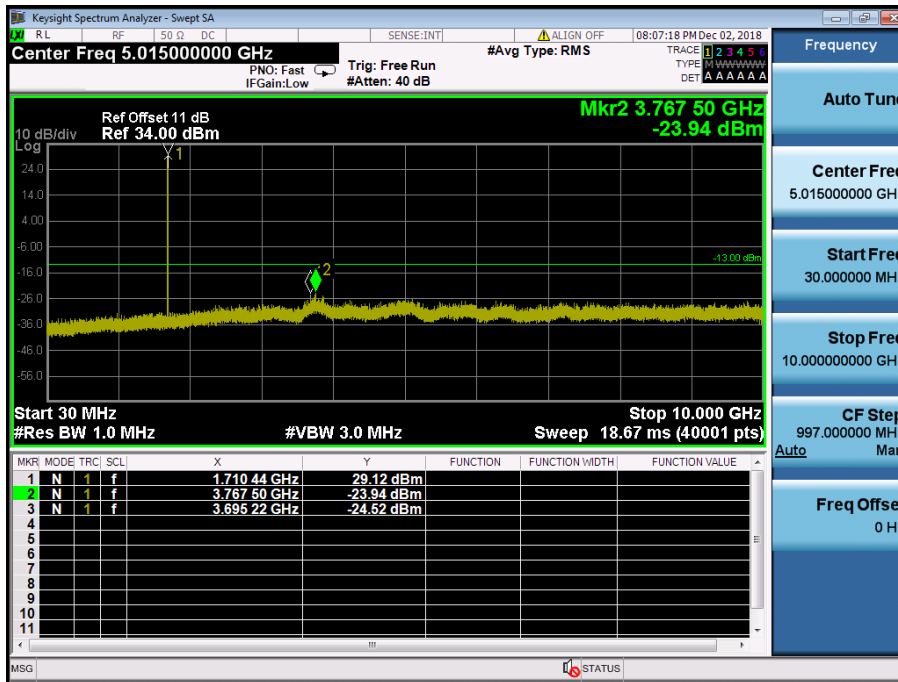

LTE Band 4 / 5MHz / QPSK - RB Size/Offset (1/24) – High Channel

LTE Band 4 / 5MHz / QPSK - RB Size/Offset (1/24) – High Channel

LTE Band 4 / 3MHz / 16QAM - RB Size/Offset (8/7) – Low Channel

LTE Band 4 / 3MHz / 16QAM - RB Size/Offset (8/7) – Low Channel

LTE Band 4 / 3MHz / QPSK - RB Size/Offset (8/4) – Mid Channel

LTE Band 4 / 3MHz / QPSK - RB Size/Offset (8/4) – Mid Channel

LTE Band 4 / 3MHz / QPSK - RB Size/Offset (1/14) – High Channel

LTE Band 4 / 3MHz / QPSK - RB Size/Offset (1/14) – High Channel

LTE Band 4 / 1.4MHz / QPSK - RB Size/Offset (3/0) – Low Channel

LTE Band 4 / 1.4MHz / QPSK - RB Size/Offset (3/0) – Low Channel

LTE Band 4 / 1.4MHz / QPSK - RB Size/Offset (1/5) – Mid Channel

LTE Band 4 / 1.4MHz / QPSK - RB Size/Offset (1/5) – Mid Channel

LTE Band 4 / 1.4MHz / 16QAM - RB Size/Offset (6/0) – High Channel

LTE Band 4 / 1.4MHz / 16QAM - RB Size/Offset (6/0) – High Channel

8.4.7 LTE Band 2

LTE Band 2 / 20MHz / QPSK - RB Size/Offset (50/25) –Low Channel