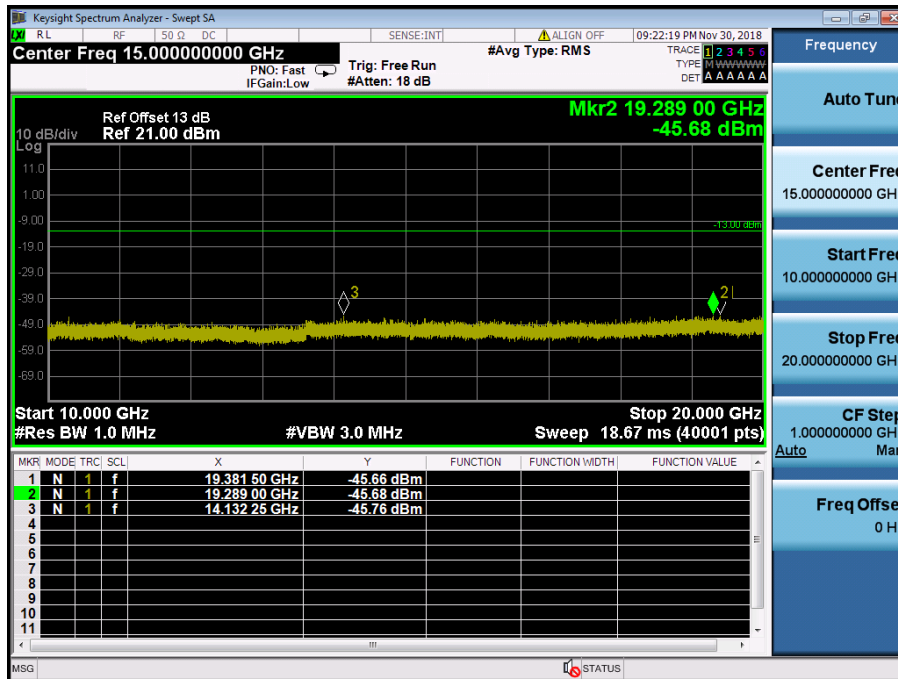

LTE Band 2 / 15MHz / QPSK - RB Size/Offset (1/0) – Mid Channel

LTE Band 2 / 15MHz / 16QAM - RB Size/Offset (36/18) – High Channel

LTE Band 2 / 15MHz / 16QAM - RB Size/Offset (36/18) – High Channel

LTE Band 2 / 10MHz / QPSK - RB Size/Offset (50/0) – Low Channel

LTE Band 2 / 10MHz / QPSK - RB Size/Offset (50/0) – Low Channel

LTE Band 2 / 10MHz / QPSK - RB Size/Offset (25/25) – Mid Channel

LTE Band 2 / 10MHz / QPSK - RB Size/Offset (25/25) – Mid Channel

LTE Band 2 / 10MHz / QPSK - RB Size/Offset (25/25) – High Channel