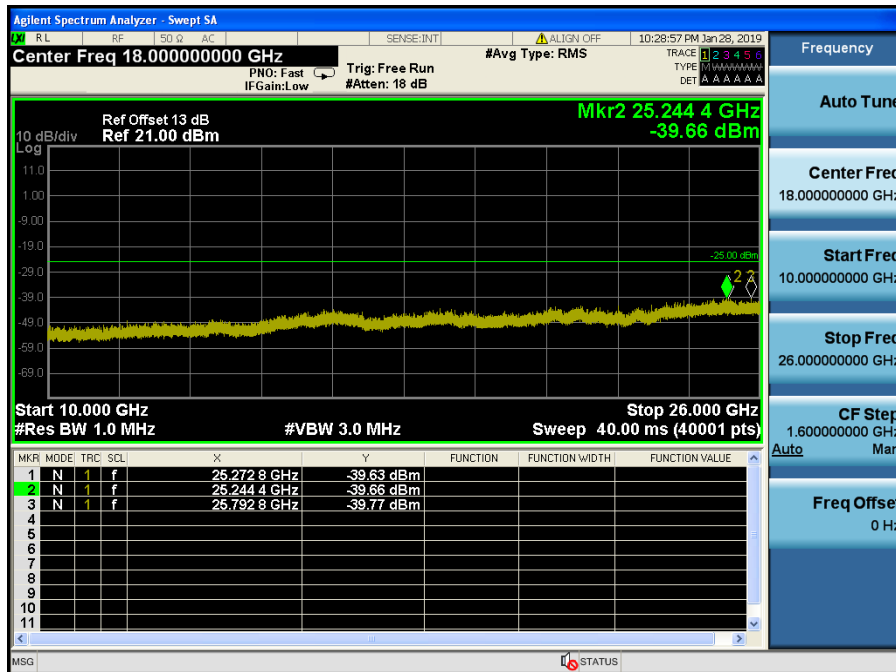

8.4.9 LTE Band 7

LTE Band 7 / 20MHz / QPSK - RB Size/Offset (1/99) – Low Channel

LTE Band 7 / 20MHz / QPSK - RB Size/Offset (1/99) – Low Channel

LTE Band 7 / 20MHz / QPSK - RB Size/Offset (1/99) – Mid Channel

LTE Band 7 / 20MHz / QPSK - RB Size/Offset (1/99) – Mid Channel

LTE Band 7 / 15MHz / 16QAM - RB Size/Offset (1/74) – Low Channel

LTE Band 7 / 15MHz / 16QAM - RB Size/Offset (1/74) – Low Channel

LTE Band 7 / 15MHz / 16QAM - RB Size/Offset (1/0) – Mid Channel

LTE Band 7 / 15MHz / 16QAM - RB Size/Offset (1/0) – Mid Channel

LTE Band 7 / 15MHz / QPSK - RB Size/Offset (36/39) – High Channel

LTE Band 7 / 15MHz / QPSK - RB Size/Offset (36/39) – High Channel

LTE Band 7 / 10MHz / QPSK - RB Size/Offset (1/25) – Low Channel