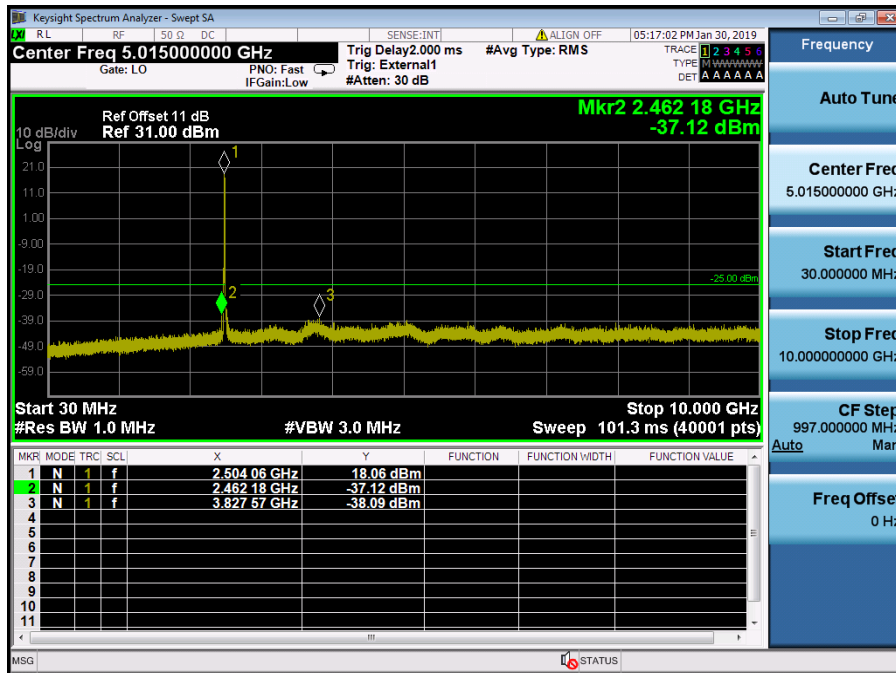

LTE Band 41 / 15MHz / 16QAM - RB Size/Offset (75/0) – Low Channel