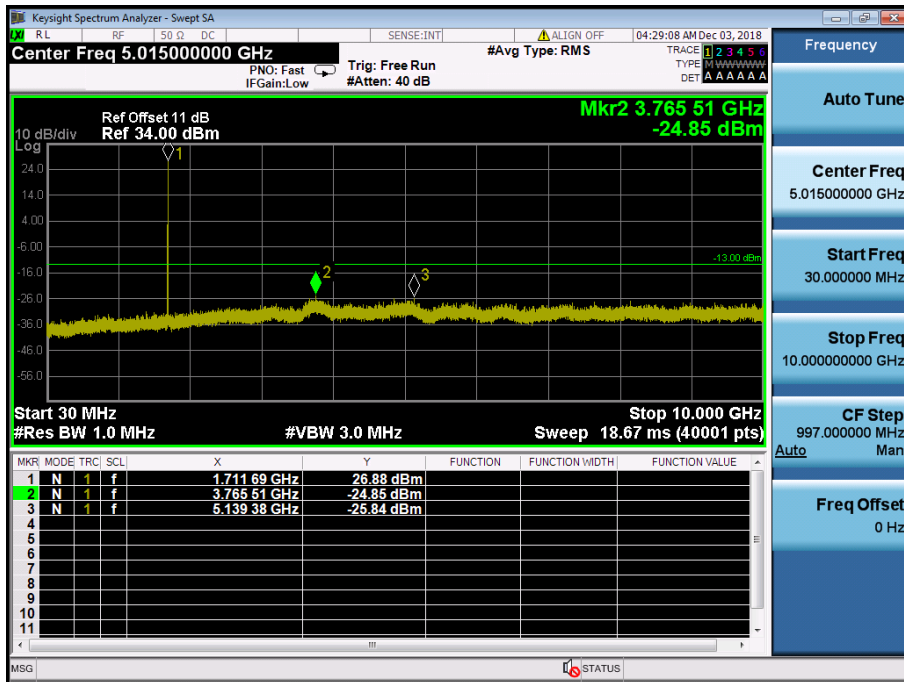

LTE Band 4 / 5MHz / QPSK - RB Size/Offset (12/6) – Low Channel

LTE Band 4 / 5MHz / QPSK - RB Size/Offset (12/6) – Low Channel

LTE Band 4 / 5MHz / 16QAM - RB Size/Offset (1/12) – Mid Channel

LTE Band 4 / 5MHz / 16QAM - RB Size/Offset (1/12) – Mid Channel

LTE Band 4 / 5MHz / QPSK - RB Size/Offset (1/24) – High Channel

LTE Band 4 / 5MHz / QPSK - RB Size/Offset (1/24) – High Channel

LTE Band 4 / 3MHz / 16QAM - RB Size/Offset (8/7) – Low Channel

LTE Band 4 / 3MHz / 16QAM - RB Size/Offset (8/7) – Low Channel