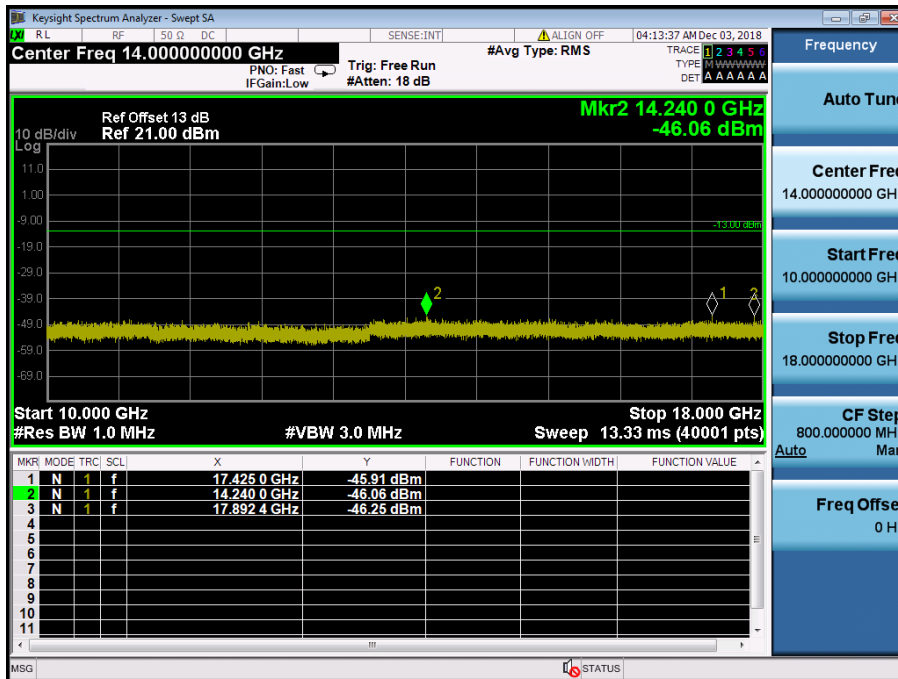

LTE Band 4 / 1.4MHz / QPSK - RB Size/Offset (3/0) – Low Channel

LTE Band 4 / 1.4MHz / QPSK - RB Size/Offset (3/0) – Low Channel

LTE Band 4 / 1.4MHz / QPSK - RB Size/Offset (1/5) – Mid Channel

LTE Band 4 / 1.4MHz / QPSK - RB Size/Offset (1/5) – Mid Channel

LTE Band 4 / 1.4MHz / 16QAM - RB Size/Offset (6/0) – High Channel

LTE Band 4 / 1.4MHz / 16QAM - RB Size/Offset (6/0) – High Channel

8.4.7 LTE Band 2

LTE Band 2 / 20MHz / QPSK - RB Size/Offset (50/25) –Low Channel