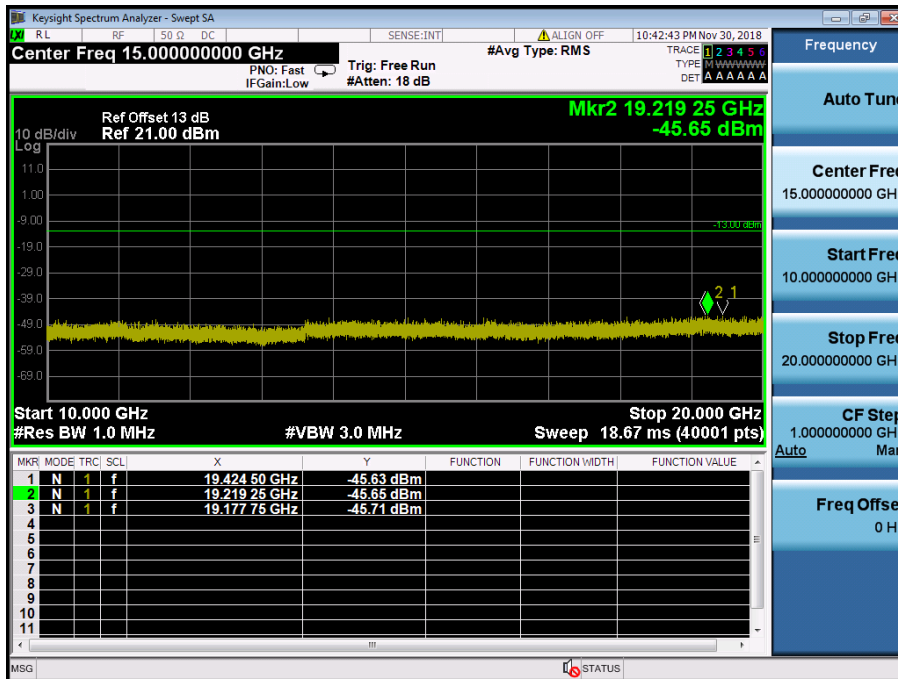

LTE Band 4 / 1.4MHz / 16QAM - RB Size/Offset (6/0) – High Channel

LTE Band 4 / 1.4MHz / 16QAM - RB Size/Offset (6/0) – High Channel

8.4.7 LTE Band 2

LTE Band 2 / 20MHz / QPSK - RB Size/Offset (50/25) –Low Channel

LTE Band 2 / 20MHz / QPSK - RB Size/Offset (50/25) –Low Channel

LTE Band 2 / 20MHz / QPSK - RB Size/Offset (50/0)–Mid Channel

LTE Band 2 / 20MHz / QPSK - RB Size/Offset (50/0)–Mid Channel

LTE Band 2 / 20MHz / 16QAM - RB Size/Offset (50/25) – High Channel

LTE Band 2 / 20MHz / 16QAM - RB Size/Offset (50/25) – High Channel

LTE Band 2 / 15MHz / QPSK - RB Size/Offset (36/39)–Low Channel

LTE Band 2 / 15MHz / QPSK - RB Size/Offset (36/39)–Low Channel

LTE Band 2 / 15MHz / QPSK - RB Size/Offset (1/0) – Mid Channel