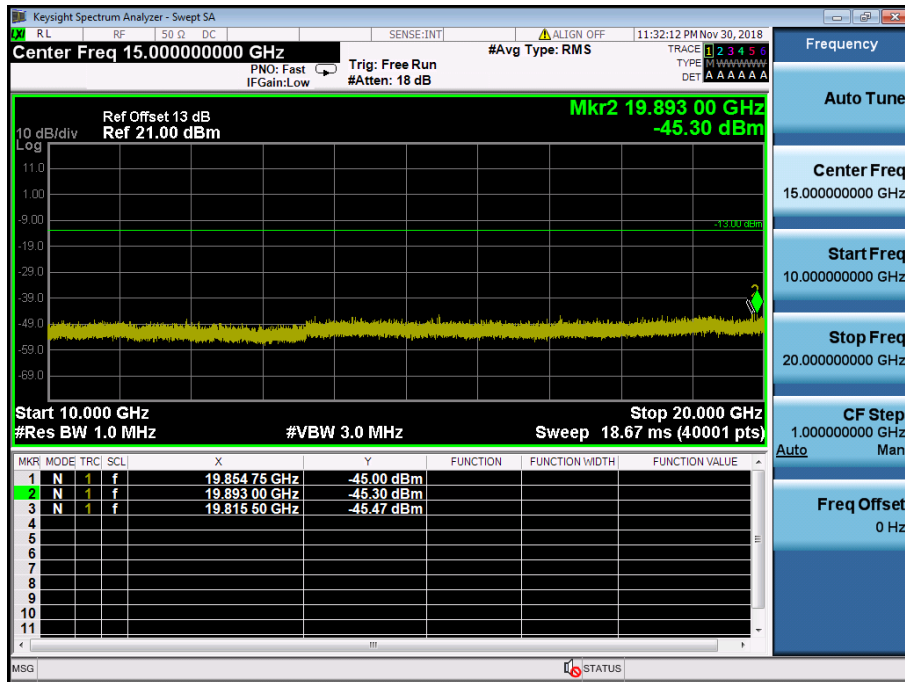

LTE Band 4 / 1.4MHz / QPSK - RB Size/Offset (3/0) – Low Channel

LTE Band 4 / 1.4MHz / QPSK - RB Size/Offset (3/0) – Low Channel

LTE Band 4 / 1.4MHz / QPSK - RB Size/Offset (1/5) – Mid Channel

LTE Band 4 / 1.4MHz / QPSK - RB Size/Offset (1/5) – Mid Channel

LTE Band 4 / 1.4MHz / 16QAM - RB Size/Offset (6/0) – High Channel

LTE Band 4 / 1.4MHz / 16QAM - RB Size/Offset (6/0) – High Channel

8.4.7 LTE Band 2

LTE Band 2 / 20MHz / QPSK - RB Size/Offset (50/25) –Low Channel

LTE Band 2 / 20MHz / QPSK - RB Size/Offset (50/25) –Low Channel

LTE Band 2 / 20MHz / QPSK - RB Size/Offset (50/0)–Mid Channel

LTE Band 2 / 20MHz / QPSK - RB Size/Offset (50/0)–Mid Channel

LTE Band 2 / 20MHz / 16QAM - RB Size/Offset (50/25) – High Channel