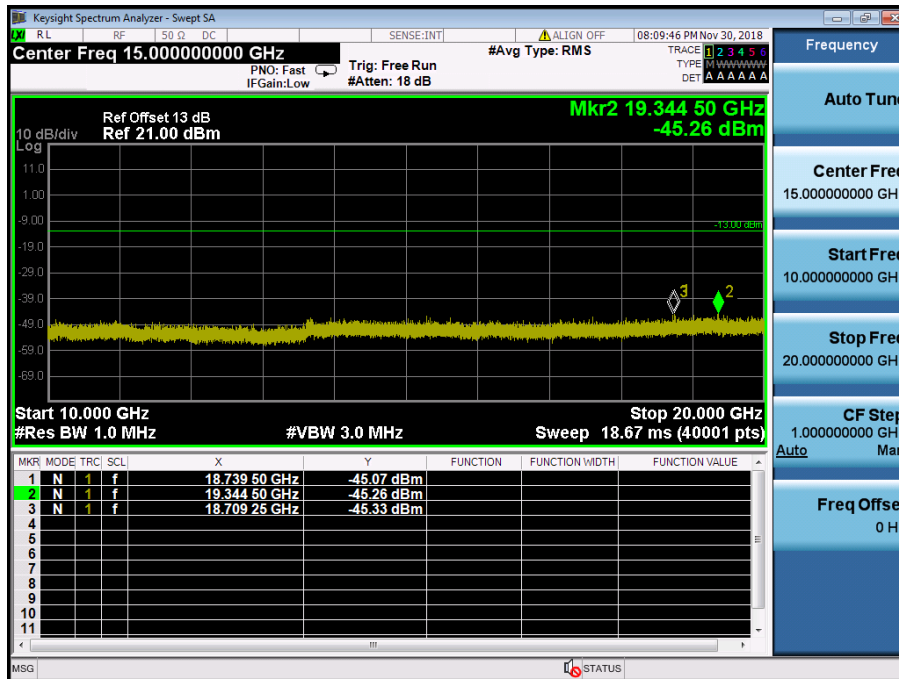

LTE Band 2 / 3MHz / QPSK - RB Size/Offset (1/0) – Low Channel

LTE Band 2 / 3MHz / QPSK - RB Size/Offset (8/4) – Mid Channel

LTE Band 2 / 3MHz / QPSK - RB Size/Offset (8/4) – Mid Channel

LTE Band 2 / 3MHz / QPSK - RB Size/Offset (8/0) – High Channel

LTE Band 2 / 3MHz / QPSK - RB Size/Offset (8/0) – High Channel

LTE Band 2 / 1.4MHz / 16QAM - RB Size/Offset (1/0) – Low Channel

LTE Band 2 / 1.4MHz / 16QAM - RB Size/Offset (1/0) – Low Channel

LTE Band 2 / 1.4MHz / 16QAM - RB Size/Offset (3/3) – Mid Channel