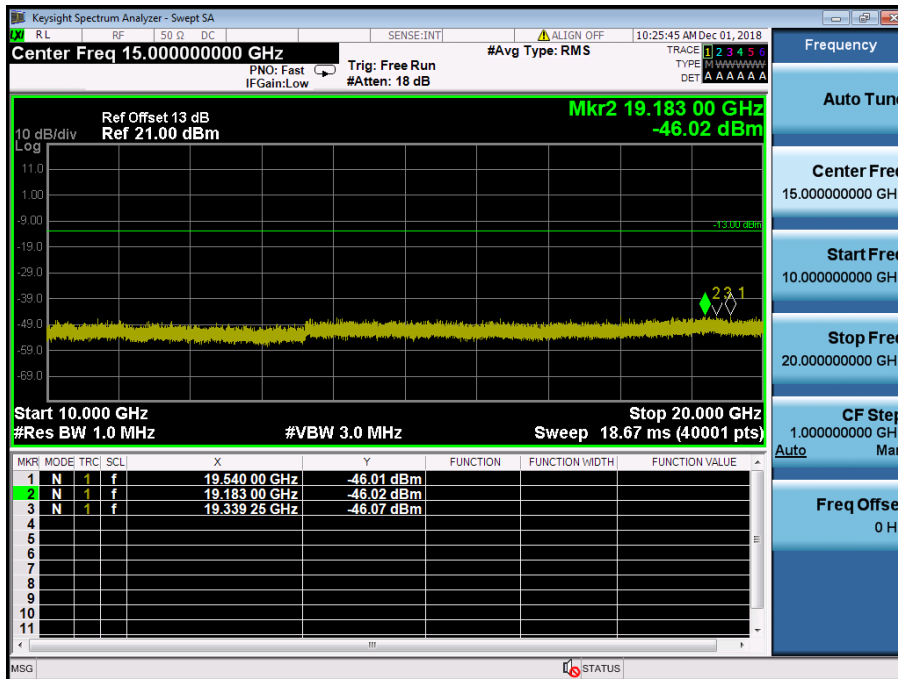

LTE Band 2 / 3MHz / QPSK - RB Size/Offset (1/0) – Low Channel

LTE Band 2 / 3MHz / QPSK - RB Size/Offset (8/4) – Mid Channel

LTE Band 2 / 3MHz / QPSK - RB Size/Offset (8/4) – Mid Channel

LTE Band 2 / 3MHz / QPSK - RB Size/Offset (8/0) – High Channel

LTE Band 2 / 3MHz / QPSK - RB Size/Offset (8/0) – High Channel

LTE Band 2 / 1.4MHz / 16QAM - RB Size/Offset (1/0) – Low Channel

LTE Band 2 / 1.4MHz / 16QAM - RB Size/Offset (1/0) – Low Channel

LTE Band 2 / 1.4MHz / 16QAM - RB Size/Offset (3/3) – Mid Channel

LTE Band 2 / 1.4MHz / 16QAM - RB Size/Offset (3/3) – Mid Channel

LTE Band 2 / 1.4MHz / QPSK - RB Size/Offset (6/0) – High Channel

LTE Band 2 / 1.4MHz / QPSK - RB Size/Offset (6/0) – High Channel

8.4.8 LTE Band 41