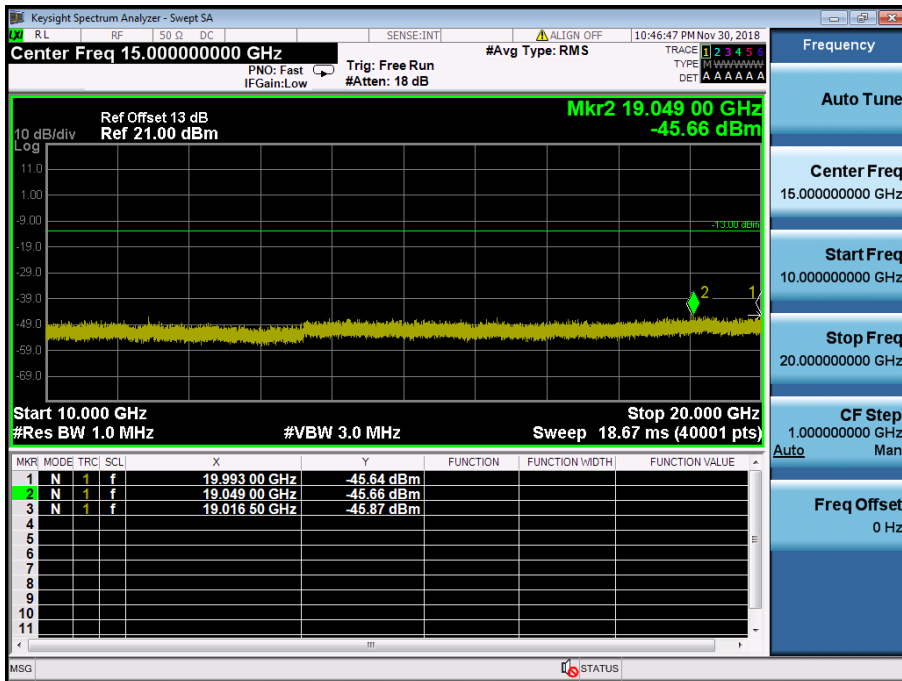

LTE Band 2 / 20MHz / QPSK - RB Size/Offset (50/25) –Low Channel

LTE Band 2 / 20MHz / QPSK - RB Size/Offset (50/0)–Mid Channel

LTE Band 2 / 20MHz / QPSK - RB Size/Offset (50/0)–Mid Channel

LTE Band 2 / 20MHz / 16QAM - RB Size/Offset (50/25) – High Channel

LTE Band 2 / 20MHz / 16QAM - RB Size/Offset (50/25) – High Channel

LTE Band 2 / 15MHz / QPSK - RB Size/Offset (36/39)–Low Channel

LTE Band 2 / 15MHz / QPSK - RB Size/Offset (36/39)–Low Channel

LTE Band 2 / 15MHz / QPSK - RB Size/Offset (1/0) – Mid Channel

LTE Band 2 / 15MHz / QPSK - RB Size/Offset (1/0) – Mid Channel

LTE Band 2 / 15MHz / 16QAM - RB Size/Offset (36/18) – High Channel

LTE Band 2 / 15MHz / 16QAM - RB Size/Offset (36/18) – High Channel

LTE Band 2 / 10MHz / QPSK - RB Size/Offset (50/0) – Low Channel