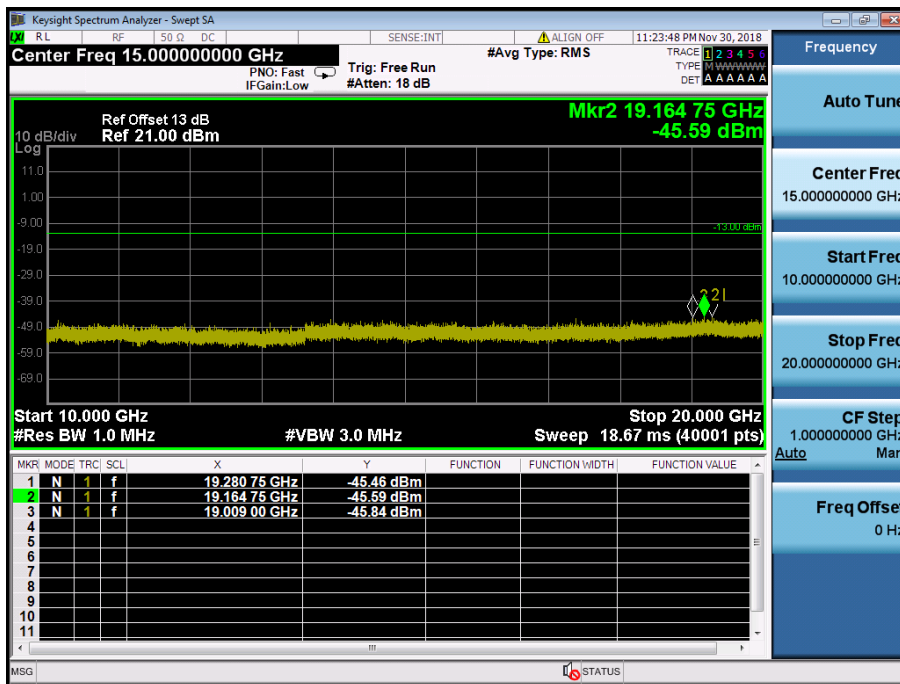

LTE Band 4 / 1.4MHz / 16QAM - RB Size/Offset (6/0) – High Channel

LTE Band 4 / 1.4MHz / 16QAM - RB Size/Offset (6/0) – High Channel

8.4.7 LTE Band 2

LTE Band 2 / 20MHz / QPSK - RB Size/Offset (50/25) –Low Channel

LTE Band 2 / 20MHz / QPSK - RB Size/Offset (50/25) –Low Channel

LTE Band 2 / 20MHz / QPSK - RB Size/Offset (50/0)–Mid Channel

LTE Band 2 / 20MHz / QPSK - RB Size/Offset (50/0)–Mid Channel

LTE Band 2 / 20MHz / 16QAM - RB Size/Offset (50/25) – High Channel