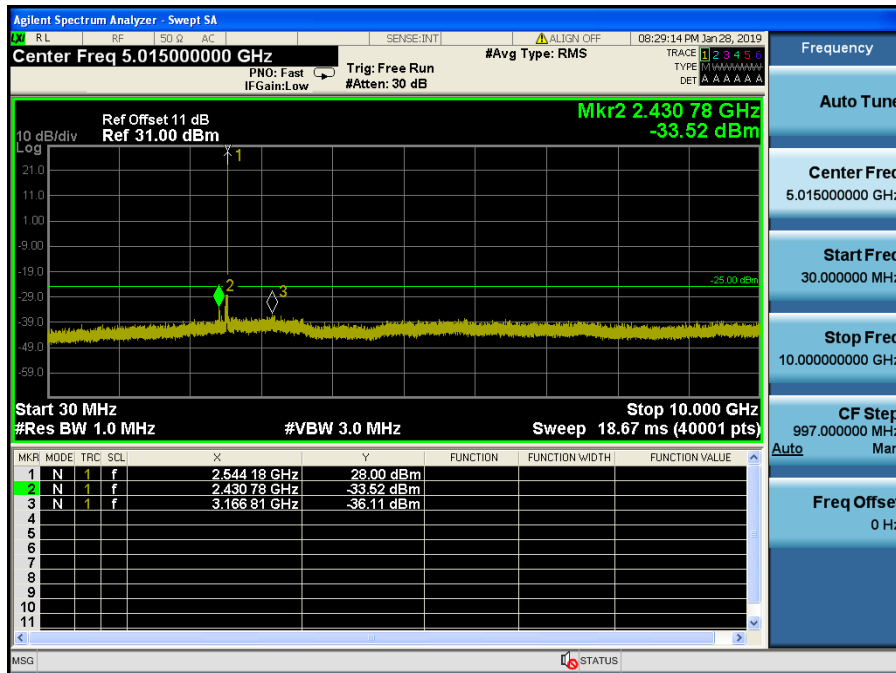

LTE Band 41 / 5MHz / QPSK - RB Size/Offset (1/24) – Mid Channel

LTE Band 41 / 5MHz / QPSK - RB Size/Offset (1/24) – Mid Channel

LTE Band 41 / 5MHz / 16QAM - RB Size/Offset (1/0) – High Channel

LTE Band 41 / 5MHz / 16QAM - RB Size/Offset (1/0) – High Channel

8.4.9 LTE Band 7

LTE Band 7 / 20MHz / QPSK - RB Size/Offset (1/99) – Low Channel

LTE Band 7 / 20MHz / QPSK - RB Size/Offset (1/99) – Low Channel

LTE Band 7 / 20MHz / QPSK - RB Size/Offset (1/99) – Mid Channel