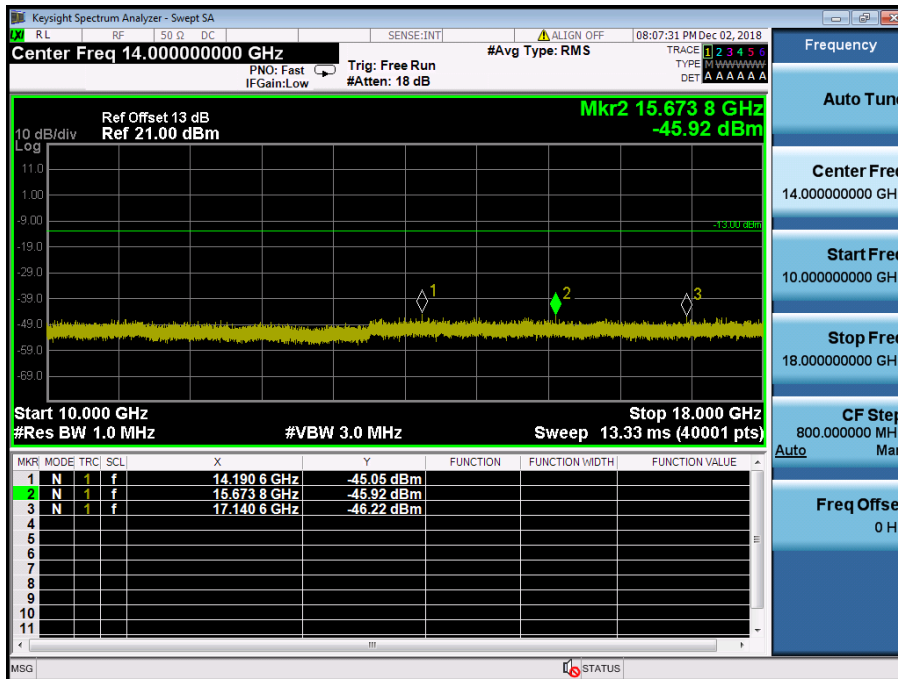

LTE Band 4 / 5MHz / QPSK - RB Size/Offset (1/24) – High Channel

LTE Band 4 / 5MHz / QPSK - RB Size/Offset (1/24) – High Channel

LTE Band 4 / 3MHz / 16QAM - RB Size/Offset (8/7) – Low Channel

LTE Band 4 / 3MHz / 16QAM - RB Size/Offset (8/7) – Low Channel

LTE Band 4 / 3MHz / QPSK - RB Size/Offset (8/4) – Mid Channel

LTE Band 4 / 3MHz / QPSK - RB Size/Offset (8/4) – Mid Channel

LTE Band 4 / 3MHz / QPSK - RB Size/Offset (1/14) – High Channel

LTE Band 4 / 3MHz / QPSK - RB Size/Offset (1/14) – High Channel

LTE Band 4 / 1.4MHz / QPSK - RB Size/Offset (3/0) – Low Channel

LTE Band 4 / 1.4MHz / QPSK - RB Size/Offset (3/0) – Low Channel

LTE Band 4 / 1.4MHz / QPSK - RB Size/Offset (1/5) – Mid Channel

LTE Band 4 / 1.4MHz / QPSK - RB Size/Offset (1/5) – Mid Channel

LTE Band 4 / 1.4MHz / 16QAM - RB Size/Offset (6/0) – High Channel

LTE Band 4 / 1.4MHz / 16QAM - RB Size/Offset (6/0) – High Channel

8.4.7 LTE Band 2

LTE Band 2 / 20MHz / QPSK - RB Size/Offset (50/25) –Low Channel