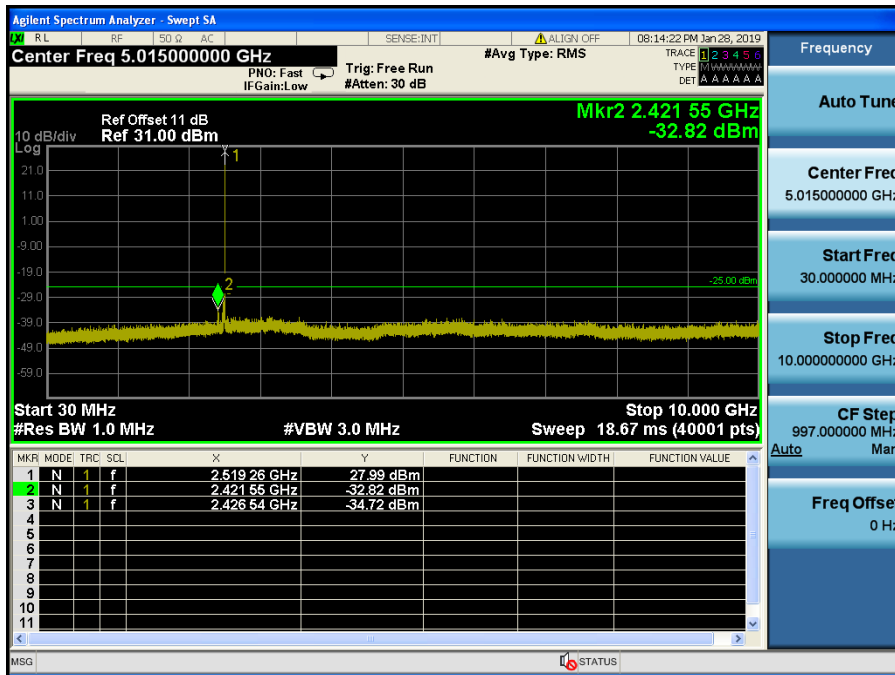

LTE Band 41 / 5MHz / QPSK - RB Size/Offset (1/24) – Mid Channel

LTE Band 41 / 5MHz / QPSK - RB Size/Offset (1/24) – Mid Channel

LTE Band 41 / 5MHz / 16QAM - RB Size/Offset (1/0) – High Channel

LTE Band 41 / 5MHz / 16QAM - RB Size/Offset (1/0) – High Channel

8.4.9 LTE Band 7

LTE Band 7 / 20MHz / QPSK - RB Size/Offset (1/99) – Low Channel

LTE Band 7 / 20MHz / QPSK - RB Size/Offset (1/99) – Low Channel

LTE Band 7 / 20MHz / QPSK - RB Size/Offset (1/99) – Mid Channel