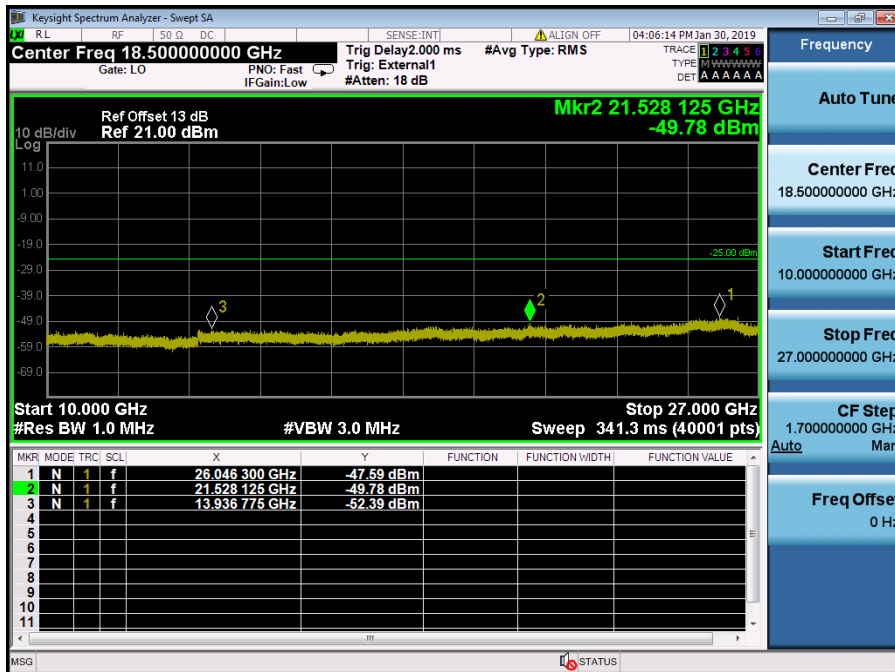

LTE Band 41 / 20MHz / 16QAM - RB Size/Offset (50/50) – High Channel

LTE Band 41 / 20MHz / 16QAM - RB Size/Offset (50/50) – High Channel

LTE Band 41 / 15MHz / 16QAM - RB Size/Offset (75/0) – Low Channel

LTE Band 41 / 15MHz / 16QAM - RB Size/Offset (75/0) – Low Channel

LTE Band 41 / 15MHz / QPSK - RB Size/Offset (36/39) – Mid Channel

LTE Band 41 / 15MHz / QPSK - RB Size/Offset (36/39) – Mid Channel

LTE Band 41 / 15MHz / QPSK - RB Size/Offset (36/39) – High Channel

LTE Band 41 / 15MHz / QPSK - RB Size/Offset (36/39) – High Channel