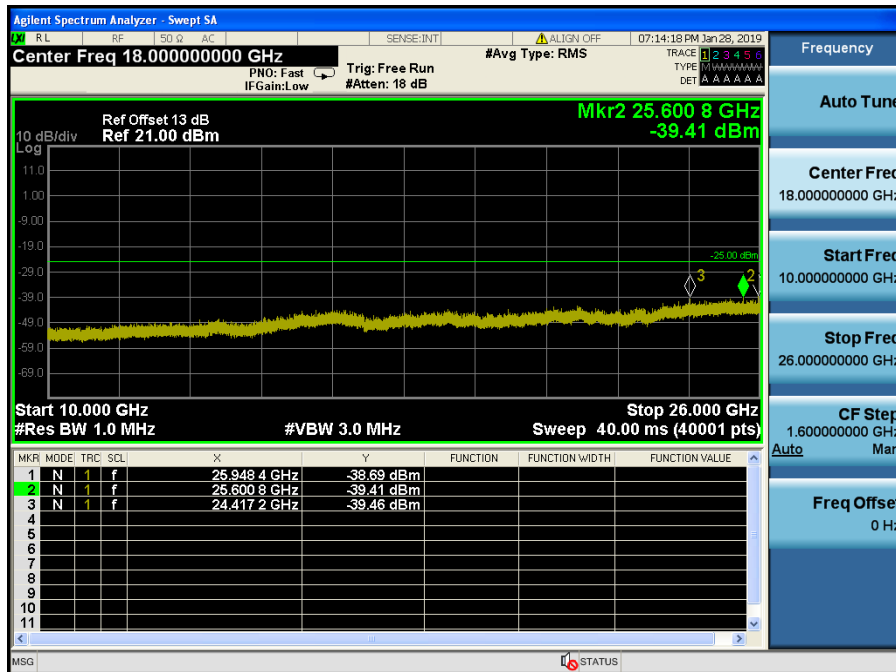

LTE Band 7 / 15MHz / 16QAM - RB Size/Offset (1/0) – Mid Channel

LTE Band 7 / 15MHz / QPSK - RB Size/Offset (36/39) – High Channel

LTE Band 7 / 15MHz / QPSK - RB Size/Offset (36/39) – High Channel

LTE Band 7 / 10MHz / QPSK - RB Size/Offset (1/25) – Low Channel

LTE Band 7 / 10MHz / QPSK - RB Size/Offset (1/25) – Low Channel

LTE Band 7 / 10MHz / QPSK - RB Size/Offset (25/0) – Mid Channel

LTE Band 7 / 10MHz / QPSK - RB Size/Offset (25/0) – Mid Channel

LTE Band 7 / 10MHz / QPSK - RB Size/Offset (1/25) – High Channel

LTE Band 7 / 10MHz / QPSK - RB Size/Offset (1/25) – High Channel

LTE Band 7 / 5MHz / QPSK - RB Size/Offset (25/0) – Low Channel

LTE Band 7 / 5MHz / QPSK - RB Size/Offset (25/0) – Low Channel

LTE Band 7 / 5MHz / QPSK - RB Size/Offset (1/12) – Mid Channel