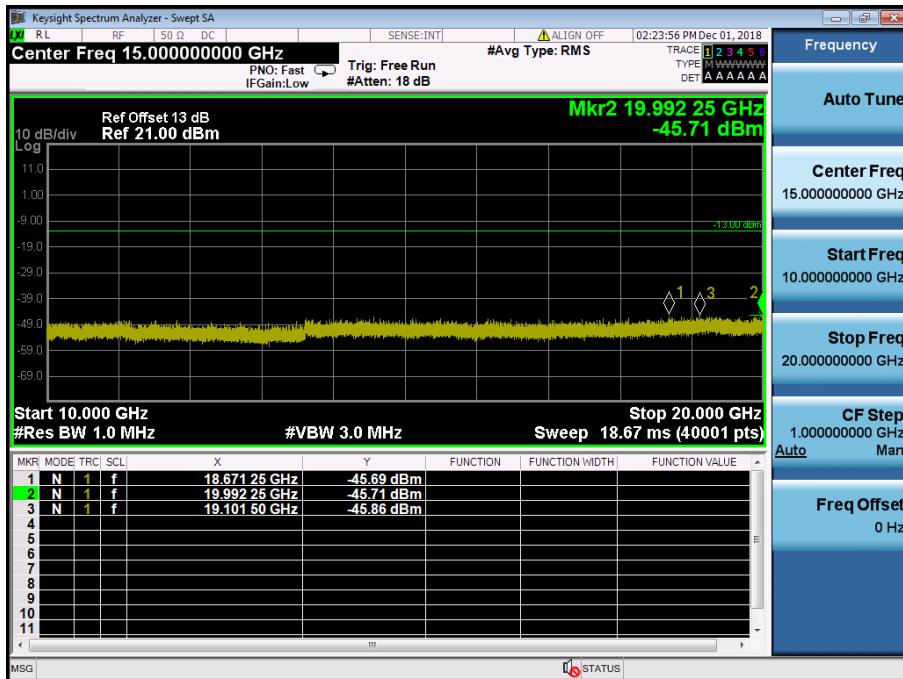

LTE Band 4 / 1.4MHz / 16QAM - RB Size/Offset (6/0) – High Channel

LTE Band 4 / 1.4MHz / 16QAM - RB Size/Offset (6/0) – High Channel

8.4.7 LTE Band 2

LTE Band 2 / 20MHz / QPSK - RB Size/Offset (50/25) –Low Channel

LTE Band 2 / 20MHz / QPSK - RB Size/Offset (50/25) –Low Channel

LTE Band 2 / 20MHz / QPSK - RB Size/Offset (50/0)–Mid Channel

LTE Band 2 / 20MHz / QPSK - RB Size/Offset (50/0)–Mid Channel

LTE Band 2 / 20MHz / 16QAM - RB Size/Offset (50/25) – High Channel

LTE Band 2 / 20MHz / 16QAM - RB Size/Offset (50/25) – High Channel

LTE Band 2 / 15MHz / QPSK - RB Size/Offset (36/39)–Low Channel

LTE Band 2 / 15MHz / QPSK - RB Size/Offset (36/39)–Low Channel

LTE Band 2 / 15MHz / QPSK - RB Size/Offset (1/0) – Mid Channel