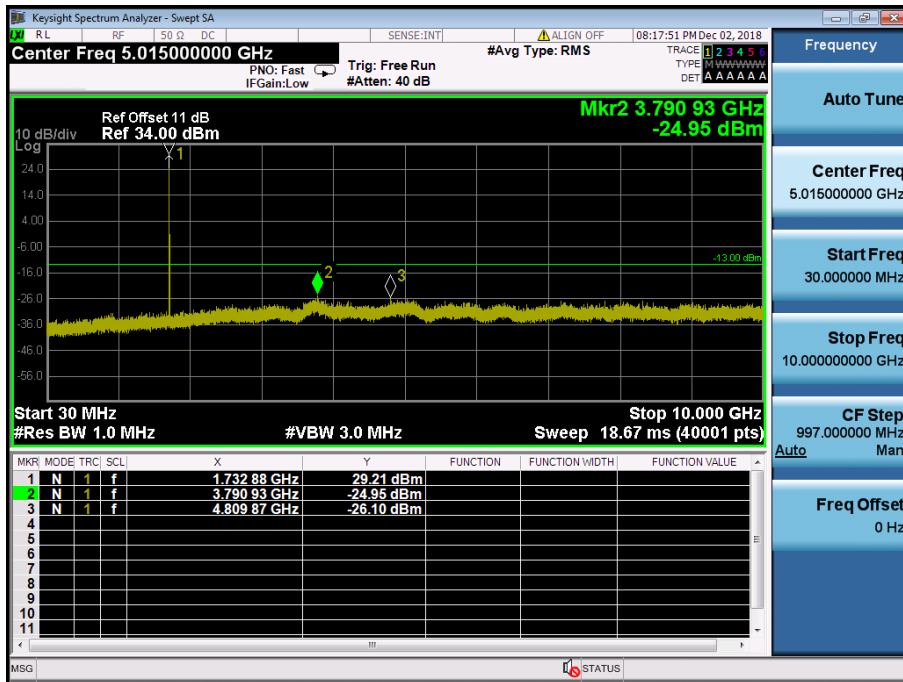

LTE Band 4 / 3MHz / QPSK - RB Size/Offset (8/4) – Mid Channel

LTE Band 4 / 3MHz / QPSK - RB Size/Offset (8/4) – Mid Channel

LTE Band 4 / 3MHz / QPSK - RB Size/Offset (1/14) – High Channel

LTE Band 4 / 3MHz / QPSK - RB Size/Offset (1/14) – High Channel

LTE Band 4 / 1.4MHz / QPSK - RB Size/Offset (3/0) – Low Channel

LTE Band 4 / 1.4MHz / QPSK - RB Size/Offset (3/0) – Low Channel

LTE Band 4 / 1.4MHz / QPSK - RB Size/Offset (1/5) – Mid Channel

LTE Band 4 / 1.4MHz / QPSK - RB Size/Offset (1/5) – Mid Channel

LTE Band 4 / 1.4MHz / 16QAM - RB Size/Offset (6/0) – High Channel

LTE Band 4 / 1.4MHz / 16QAM - RB Size/Offset (6/0) – High Channel

8.4.7 LTE Band 2

LTE Band 2 / 20MHz / QPSK - RB Size/Offset (50/25) –Low Channel