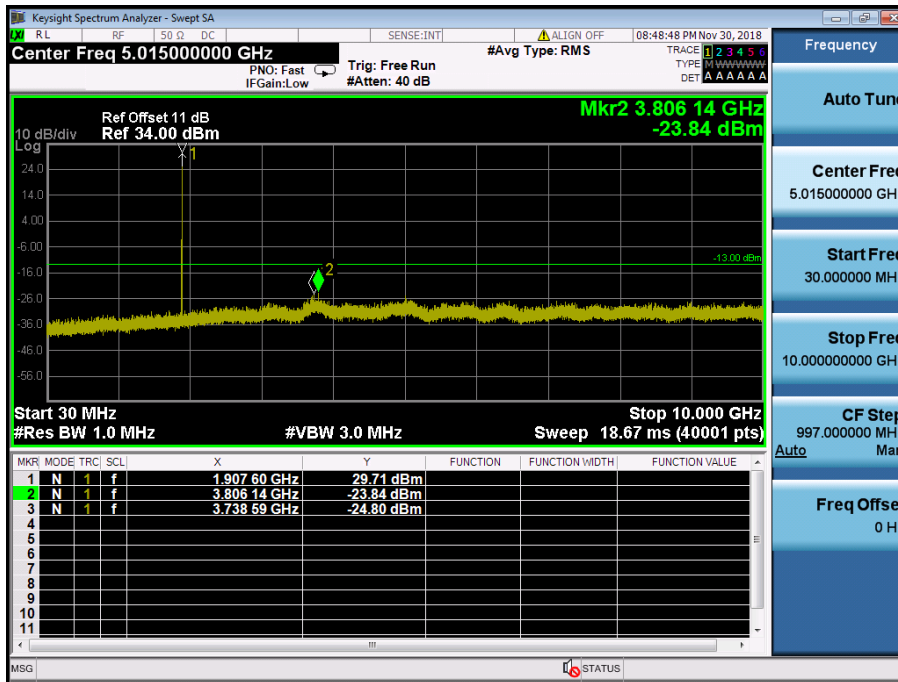

LTE Band 2 / 10MHz / QPSK - RB Size/Offset (25/25) – High Channel

LTE Band 2 / 5MHz / QPSK - RB Size/Offset (12/0) – Low Channel

LTE Band 2 / 5MHz / QPSK - RB Size/Offset (12/0) – Low Channel

LTE Band 2 / 5MHz / QPSK - RB Size/Offset (12/6) – Mid Channel

LTE Band 2 / 5MHz / QPSK - RB Size/Offset (12/6) – Mid Channel

LTE Band 2 / 5MHz / QPSK - RB Size/Offset (1/12) – High Channel

LTE Band 2 / 5MHz / QPSK - RB Size/Offset (1/12) – High Channel

LTE Band 2 / 3MHz / QPSK - RB Size/Offset (1/0) – Low Channel