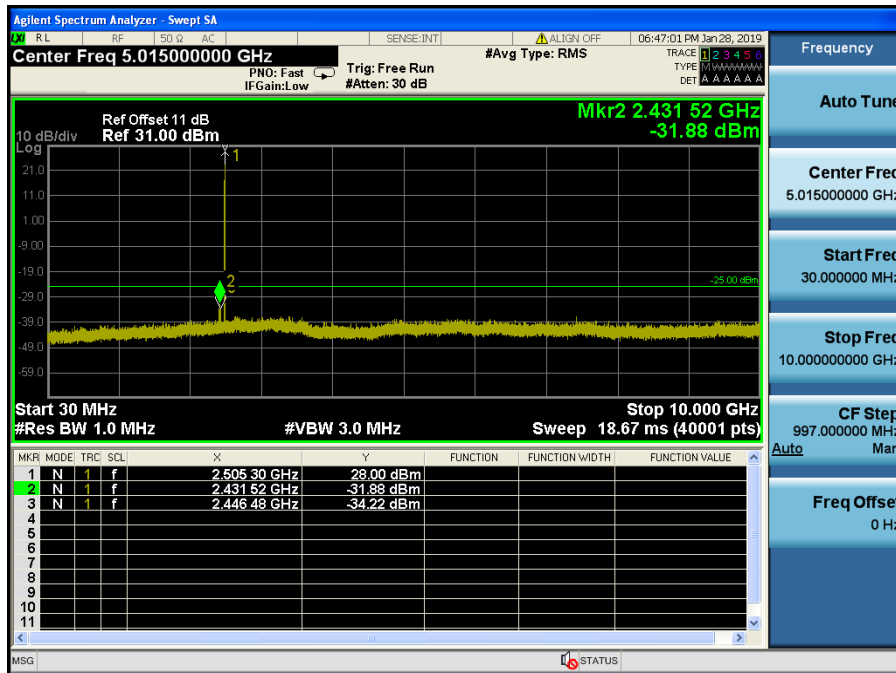

8.4.9 LTE Band 7

LTE Band 7 / 20MHz / QPSK - RB Size/Offset (1/99) – Low Channel

LTE Band 7 / 20MHz / QPSK - RB Size/Offset (1/99) – Low Channel

LTE Band 7 / 20MHz / QPSK - RB Size/Offset (1/99) – Mid Channel

LTE Band 7 / 20MHz / QPSK - RB Size/Offset (1/99) – Mid Channel

LTE Band 7 / 15MHz / 16QAM - RB Size/Offset (1/74) – Low Channel

LTE Band 7 / 15MHz / 16QAM - RB Size/Offset (1/74) – Low Channel

LTE Band 7 / 15MHz / 16QAM - RB Size/Offset (1/0) – Mid Channel

LTE Band 7 / 15MHz / 16QAM - RB Size/Offset (1/0) – Mid Channel

LTE Band 7 / 15MHz / QPSK - RB Size/Offset (36/39) – High Channel

LTE Band 7 / 15MHz / QPSK - RB Size/Offset (36/39) – High Channel

LTE Band 7 / 10MHz / QPSK - RB Size/Offset (1/25) – Low Channel