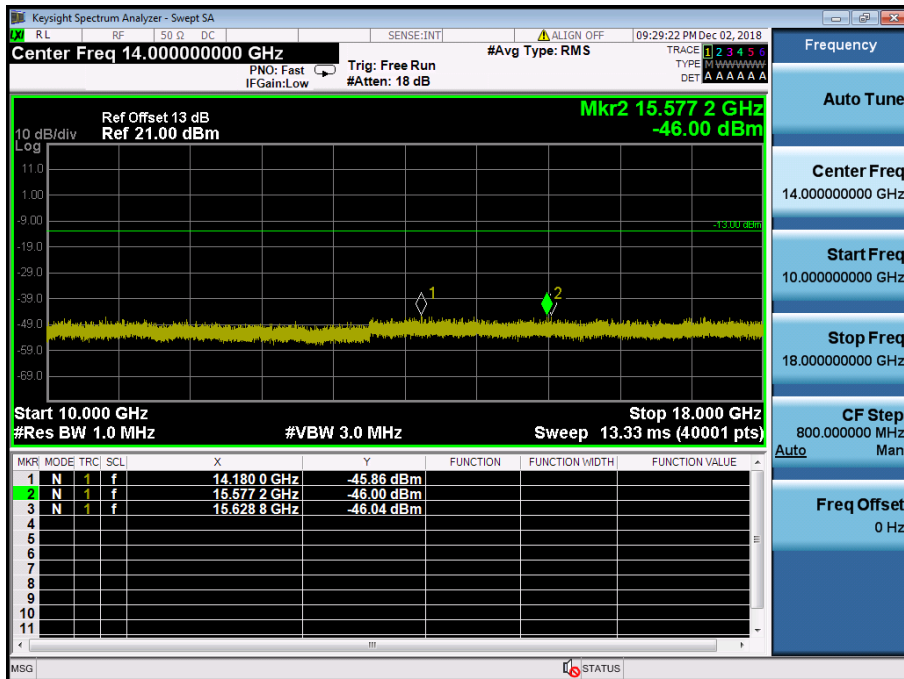

LTE Band 4 / 5MHz / QPSK - RB Size/Offset (1/24) – High Channel

LTE Band 4 / 5MHz / QPSK - RB Size/Offset (1/24) – High Channel

LTE Band 4 / 3MHz / 16QAM - RB Size/Offset (8/7) – Low Channel

LTE Band 4 / 3MHz / 16QAM - RB Size/Offset (8/7) – Low Channel

LTE Band 4 / 3MHz / QPSK - RB Size/Offset (8/4) – Mid Channel

LTE Band 4 / 3MHz / QPSK - RB Size/Offset (8/4) – Mid Channel

LTE Band 4 / 3MHz / QPSK - RB Size/Offset (1/14) – High Channel

LTE Band 4 / 3MHz / QPSK - RB Size/Offset (1/14) – High Channel