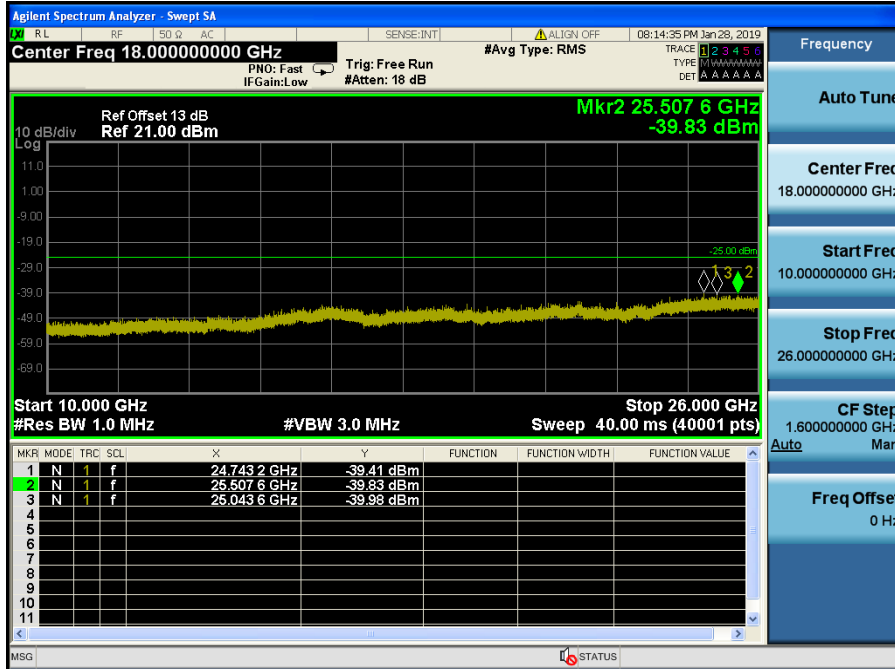

LTE Band 41 / 5MHz / QPSK - RB Size/Offset (1/24) – Mid Channel

LTE Band 41 / 5MHz / QPSK - RB Size/Offset (1/24) – Mid Channel

LTE Band 41 / 5MHz / 16QAM - RB Size/Offset (1/0) – High Channel

LTE Band 41 / 5MHz / 16QAM - RB Size/Offset (1/0) – High Channel

8.4.9 LTE Band 7

LTE Band 7 / 20MHz / QPSK - RB Size/Offset (1/99) – Low Channel

LTE Band 7 / 20MHz / QPSK - RB Size/Offset (1/99) – Low Channel

LTE Band 7 / 20MHz / QPSK - RB Size/Offset (1/99) – Mid Channel