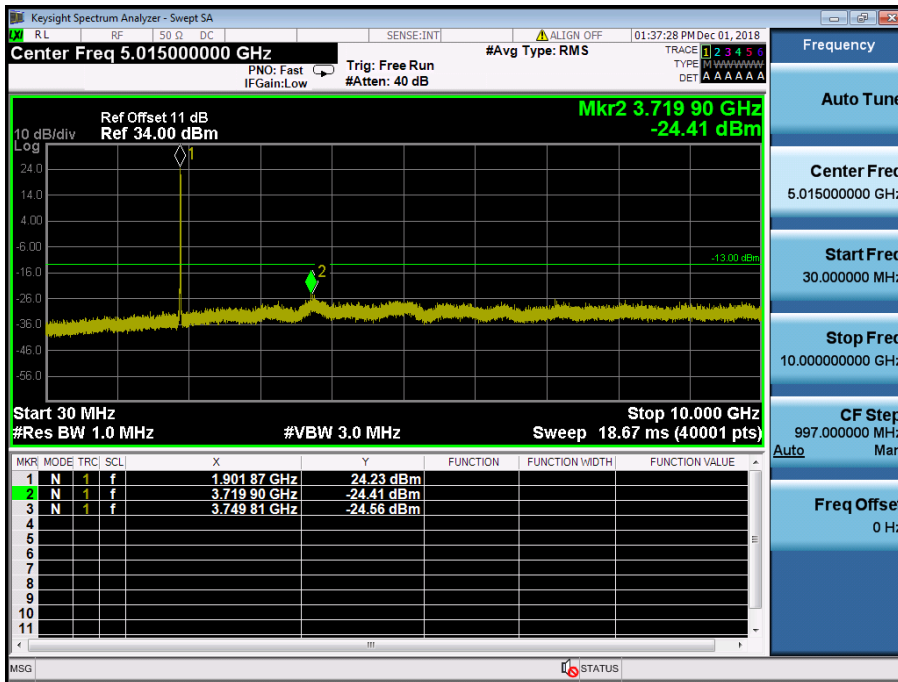

LTE Band 2 / 20MHz / 16QAM - RB Size/Offset (50/25) – High Channel

LTE Band 2 / 15MHz / QPSK - RB Size/Offset (36/39)–Low Channel

LTE Band 2 / 15MHz / QPSK - RB Size/Offset (36/39)–Low Channel

LTE Band 2 / 15MHz / QPSK - RB Size/Offset (1/0) – Mid Channel

LTE Band 2 / 15MHz / QPSK - RB Size/Offset (1/0) – Mid Channel

LTE Band 2 / 15MHz / 16QAM - RB Size/Offset (36/18) – High Channel

LTE Band 2 / 15MHz / 16QAM - RB Size/Offset (36/18) – High Channel

LTE Band 2 / 10MHz / QPSK - RB Size/Offset (50/0) – Low Channel