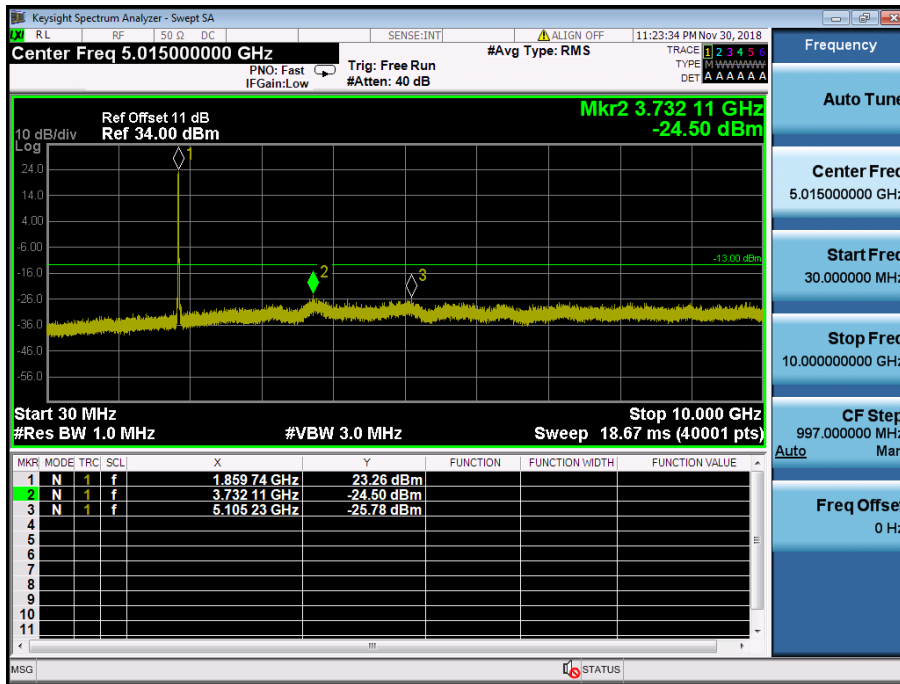

LTE Band 4 / 1.4MHz / QPSK - RB Size/Offset (3/0) – Low Channel

LTE Band 4 / 1.4MHz / QPSK - RB Size/Offset (3/0) – Low Channel

LTE Band 4 / 1.4MHz / QPSK - RB Size/Offset (1/5) – Mid Channel

LTE Band 4 / 1.4MHz / QPSK - RB Size/Offset (1/5) – Mid Channel

LTE Band 4 / 1.4MHz / 16QAM - RB Size/Offset (6/0) – High Channel

LTE Band 4 / 1.4MHz / 16QAM - RB Size/Offset (6/0) – High Channel

8.4.7 LTE Band 2

LTE Band 2 / 20MHz / QPSK - RB Size/Offset (50/25) –Low Channel