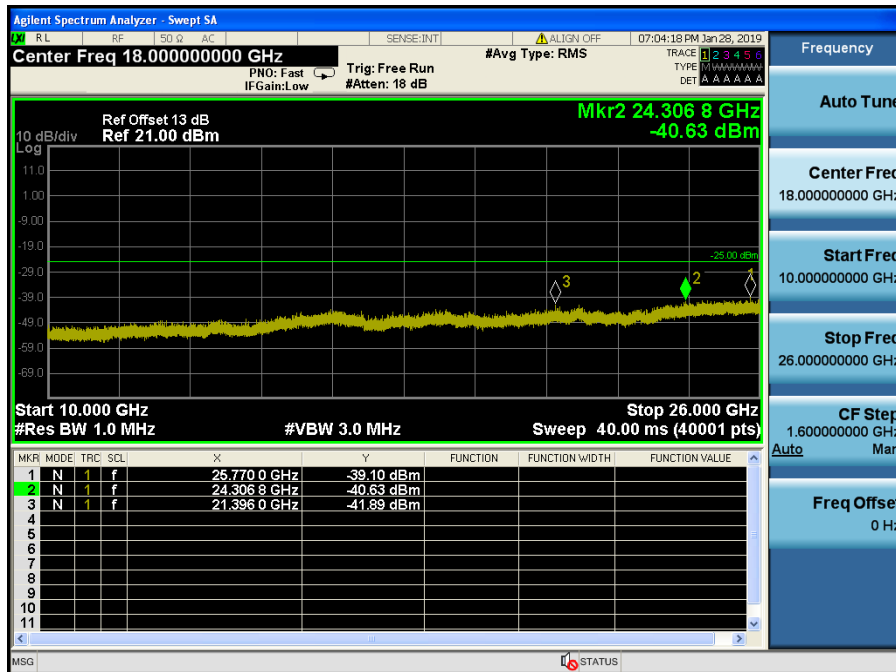

LTE Band 7 / 20MHz / QPSK - RB Size/Offset (1/99) – Mid Channel

LTE Band 7 / 15MHz / 16QAM - RB Size/Offset (1/74) – Low Channel

LTE Band 7 / 15MHz / 16QAM - RB Size/Offset (1/74) – Low Channel

LTE Band 7 / 15MHz / 16QAM - RB Size/Offset (1/0) – Mid Channel

LTE Band 7 / 15MHz / 16QAM - RB Size/Offset (1/0) – Mid Channel

LTE Band 7 / 15MHz / QPSK - RB Size/Offset (36/39) – High Channel

LTE Band 7 / 15MHz / QPSK - RB Size/Offset (36/39) – High Channel

LTE Band 7 / 10MHz / QPSK - RB Size/Offset (1/25) – Low Channel

LTE Band 7 / 10MHz / QPSK - RB Size/Offset (1/25) – Low Channel

LTE Band 7 / 10MHz / QPSK - RB Size/Offset (25/0) – Mid Channel

LTE Band 7 / 10MHz / QPSK - RB Size/Offset (25/0) – Mid Channel

LTE Band 7 / 10MHz / QPSK - RB Size/Offset (1/25) – High Channel