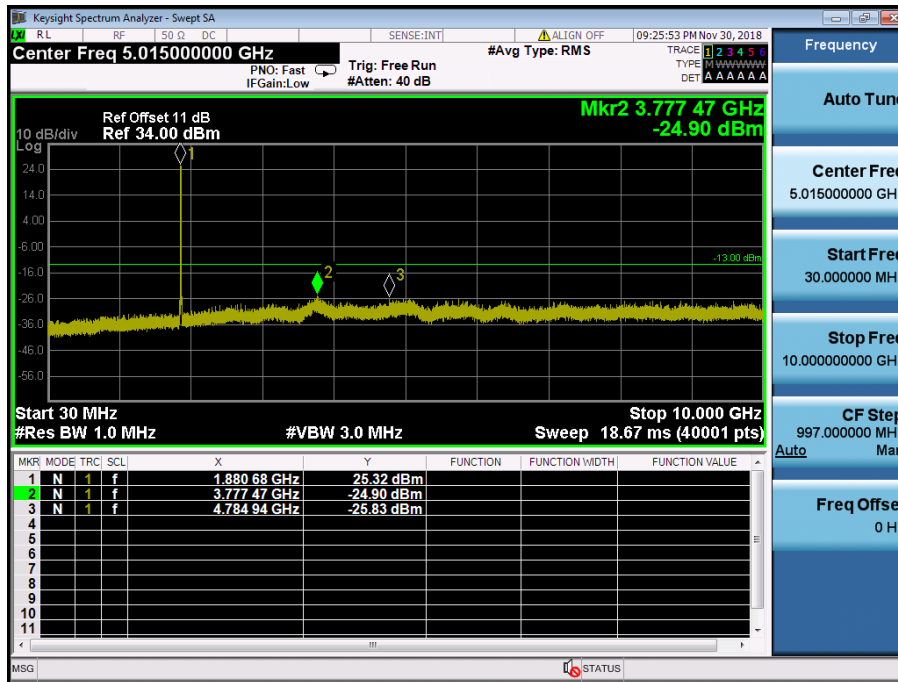

LTE Band 2 / 15MHz / QPSK - RB Size/Offset (1/0) – Mid Channel

LTE Band 2 / 15MHz / 16QAM - RB Size/Offset (36/18) – High Channel

LTE Band 2 / 15MHz / 16QAM - RB Size/Offset (36/18) – High Channel

LTE Band 2 / 10MHz / QPSK - RB Size/Offset (50/0) – Low Channel

LTE Band 2 / 10MHz / QPSK - RB Size/Offset (50/0) – Low Channel

LTE Band 2 / 10MHz / QPSK - RB Size/Offset (25/25) – Mid Channel

LTE Band 2 / 10MHz / QPSK - RB Size/Offset (25/25) – Mid Channel

LTE Band 2 / 10MHz / QPSK - RB Size/Offset (25/25) – High Channel