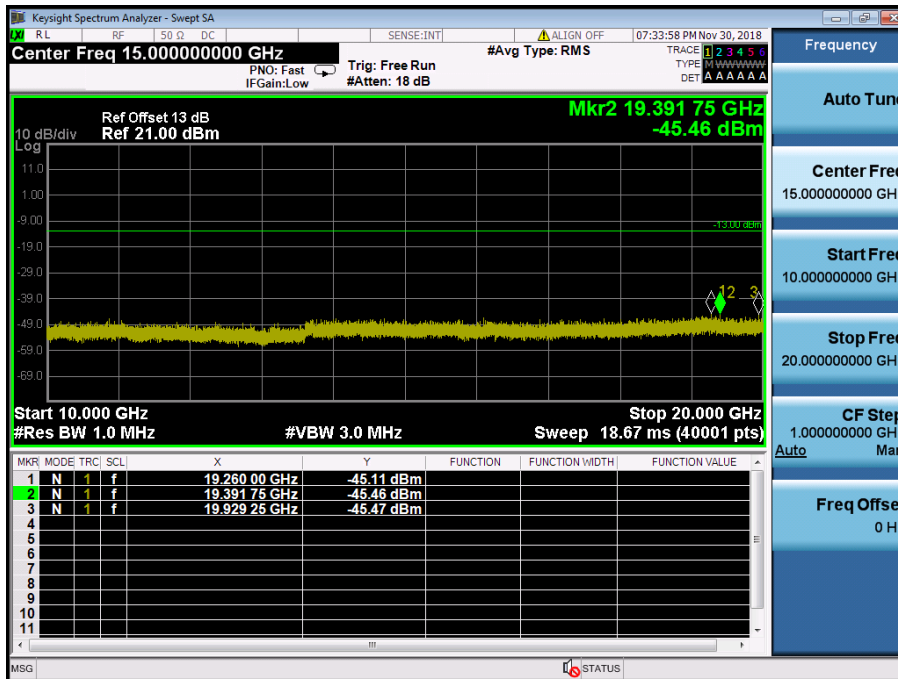

LTE Band 2 / 1.4MHz / QPSK - RB Size/Offset (6/0) – High Channel