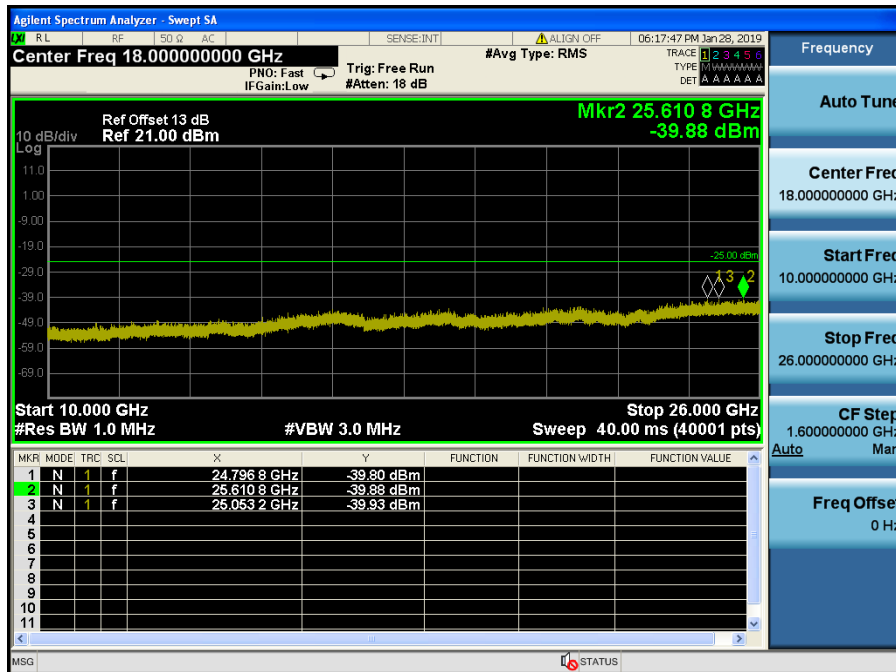

LTE Band 7 / 15MHz / 16QAM - RB Size/Offset (1/0) – Mid Channel

LTE Band 7 / 15MHz / QPSK - RB Size/Offset (36/39) – High Channel

LTE Band 7 / 15MHz / QPSK - RB Size/Offset (36/39) – High Channel

LTE Band 7 / 10MHz / QPSK - RB Size/Offset (1/25) – Low Channel

LTE Band 7 / 10MHz / QPSK - RB Size/Offset (1/25) – Low Channel

LTE Band 7 / 10MHz / QPSK - RB Size/Offset (25/0) – Mid Channel

LTE Band 7 / 10MHz / QPSK - RB Size/Offset (25/0) – Mid Channel

LTE Band 7 / 10MHz / QPSK - RB Size/Offset (1/25) – High Channel

LTE Band 7 / 10MHz / QPSK - RB Size/Offset (1/25) – High Channel

LTE Band 7 / 5MHz / QPSK - RB Size/Offset (25/0) – Low Channel

LTE Band 7 / 5MHz / QPSK - RB Size/Offset (25/0) – Low Channel

LTE Band 7 / 5MHz / QPSK - RB Size/Offset (1/12) – Mid Channel