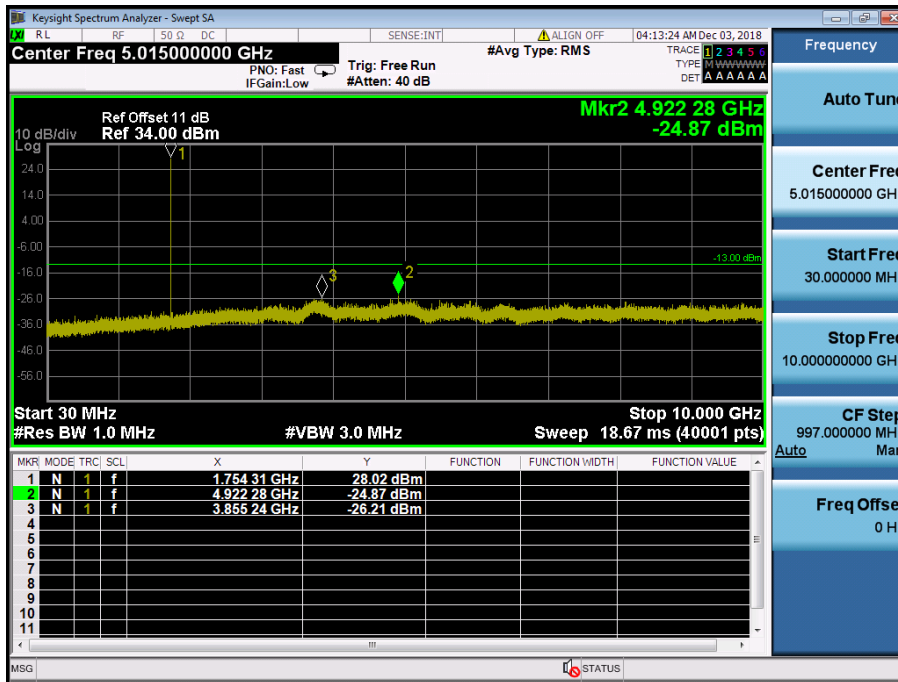

LTE Band 4 / 1.4MHz / QPSK - RB Size/Offset (3/0) – Low Channel

LTE Band 4 / 1.4MHz / QPSK - RB Size/Offset (3/0) – Low Channel

LTE Band 4 / 1.4MHz / QPSK - RB Size/Offset (1/5) – Mid Channel

LTE Band 4 / 1.4MHz / QPSK - RB Size/Offset (1/5) – Mid Channel

LTE Band 4 / 1.4MHz / 16QAM - RB Size/Offset (6/0) – High Channel

LTE Band 4 / 1.4MHz / 16QAM - RB Size/Offset (6/0) – High Channel

8.4.7 LTE Band 2

LTE Band 2 / 20MHz / QPSK - RB Size/Offset (50/25) –Low Channel