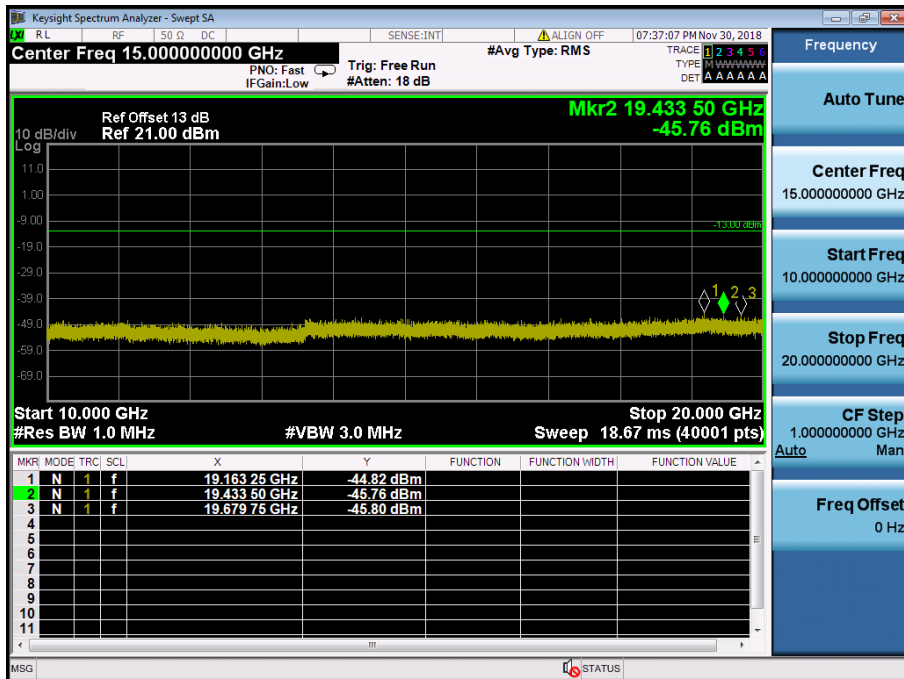

LTE Band 2 / 5MHz / QPSK - RB Size/Offset (12/6) – Mid Channel

LTE Band 2 / 5MHz / QPSK - RB Size/Offset (1/12) – High Channel

LTE Band 2 / 5MHz / QPSK - RB Size/Offset (1/12) – High Channel

LTE Band 2 / 3MHz / QPSK - RB Size/Offset (1/0) – Low Channel

LTE Band 2 / 3MHz / QPSK - RB Size/Offset (1/0) – Low Channel

LTE Band 2 / 3MHz / QPSK - RB Size/Offset (8/4) – Mid Channel

LTE Band 2 / 3MHz / QPSK - RB Size/Offset (8/4) – Mid Channel

LTE Band 2 / 3MHz / QPSK - RB Size/Offset (8/0) – High Channel