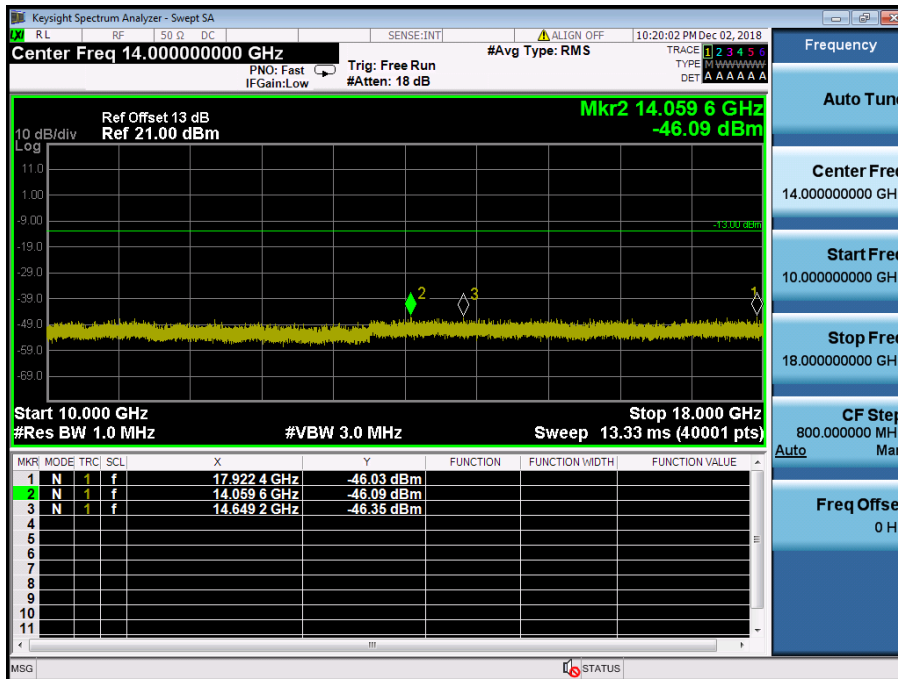

LTE Band 4 / 5MHz / QPSK - RB Size/Offset (12/6) – Low Channel

LTE Band 4 / 5MHz / QPSK - RB Size/Offset (12/6) – Low Channel

LTE Band 4 / 5MHz / 16QAM - RB Size/Offset (1/12) – Mid Channel

LTE Band 4 / 5MHz / 16QAM - RB Size/Offset (1/12) – Mid Channel

LTE Band 4 / 5MHz / QPSK - RB Size/Offset (1/24) – High Channel

LTE Band 4 / 5MHz / QPSK - RB Size/Offset (1/24) – High Channel

LTE Band 4 / 3MHz / 16QAM - RB Size/Offset (8/7) – Low Channel

LTE Band 4 / 3MHz / 16QAM - RB Size/Offset (8/7) – Low Channel