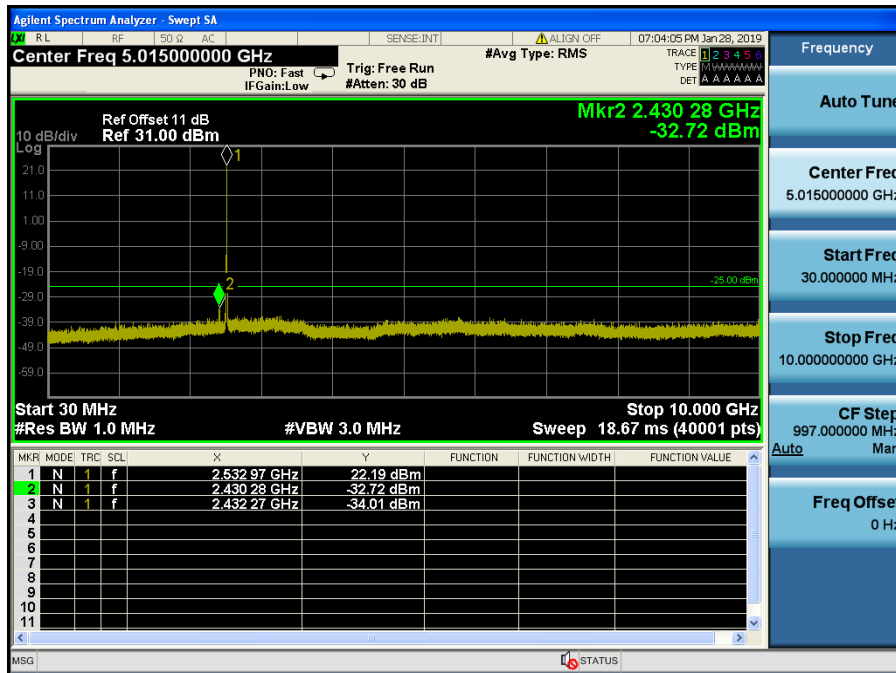

LTE Band 7 / 15MHz / 16QAM - RB Size/Offset (1/0) – Mid Channel

LTE Band 7 / 15MHz / QPSK - RB Size/Offset (36/39) – High Channel

LTE Band 7 / 15MHz / QPSK - RB Size/Offset (36/39) – High Channel

LTE Band 7 / 10MHz / QPSK - RB Size/Offset (1/25) – Low Channel

LTE Band 7 / 10MHz / QPSK - RB Size/Offset (1/25) – Low Channel

LTE Band 7 / 10MHz / QPSK - RB Size/Offset (25/0) – Mid Channel

LTE Band 7 / 10MHz / QPSK - RB Size/Offset (25/0) – Mid Channel

LTE Band 7 / 10MHz / QPSK - RB Size/Offset (1/25) – High Channel