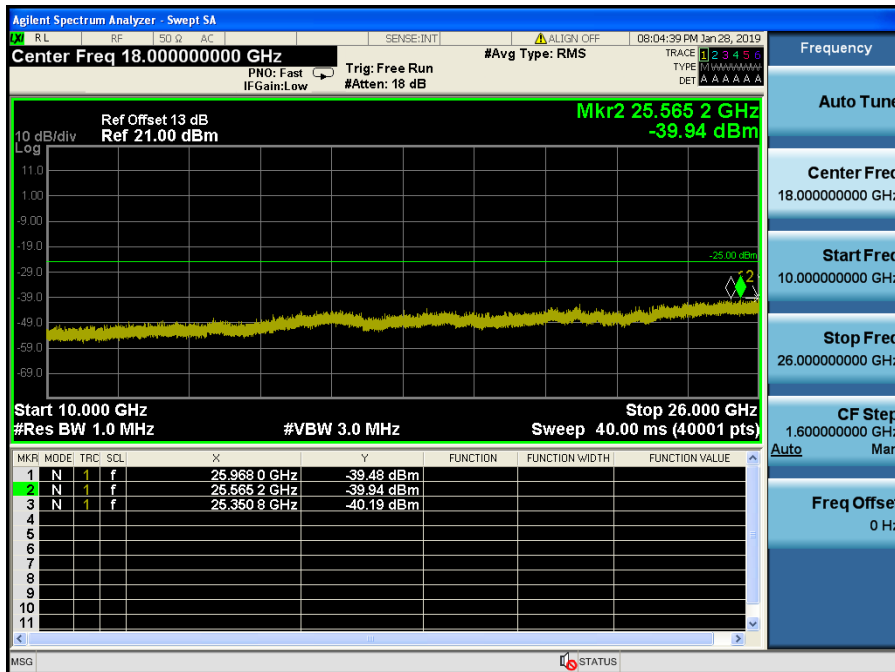

8.4.9 LTE Band 7

LTE Band 7 / 20MHz / QPSK - RB Size/Offset (1/99) – Low Channel

LTE Band 7 / 20MHz / QPSK - RB Size/Offset (1/99) – Low Channel

LTE Band 7 / 20MHz / QPSK - RB Size/Offset (1/99) – Mid Channel

LTE Band 7 / 20MHz / QPSK - RB Size/Offset (1/99) – Mid Channel

LTE Band 7 / 15MHz / 16QAM - RB Size/Offset (1/74) – Low Channel

LTE Band 7 / 15MHz / 16QAM - RB Size/Offset (1/74) – Low Channel

LTE Band 7 / 15MHz / 16QAM - RB Size/Offset (1/0) – Mid Channel

LTE Band 7 / 15MHz / 16QAM - RB Size/Offset (1/0) – Mid Channel

LTE Band 7 / 15MHz / QPSK - RB Size/Offset (36/39) – High Channel

LTE Band 7 / 15MHz / QPSK - RB Size/Offset (36/39) – High Channel

LTE Band 7 / 10MHz / QPSK - RB Size/Offset (1/25) – Low Channel