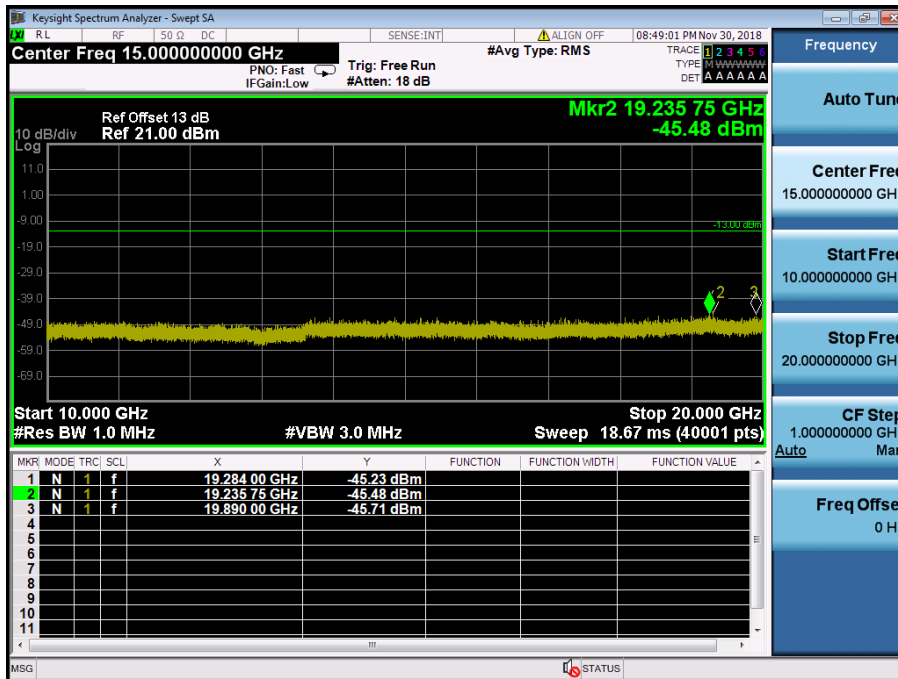

LTE Band 2 / 10MHz / QPSK - RB Size/Offset (25/25) – High Channel

LTE Band 2 / 5MHz / QPSK - RB Size/Offset (12/0) – Low Channel

LTE Band 2 / 5MHz / QPSK - RB Size/Offset (12/0) – Low Channel

LTE Band 2 / 5MHz / QPSK - RB Size/Offset (12/6) – Mid Channel

LTE Band 2 / 5MHz / QPSK - RB Size/Offset (12/6) – Mid Channel

LTE Band 2 / 5MHz / QPSK - RB Size/Offset (1/12) – High Channel

LTE Band 2 / 5MHz / QPSK - RB Size/Offset (1/12) – High Channel

LTE Band 2 / 3MHz / QPSK - RB Size/Offset (1/0) – Low Channel