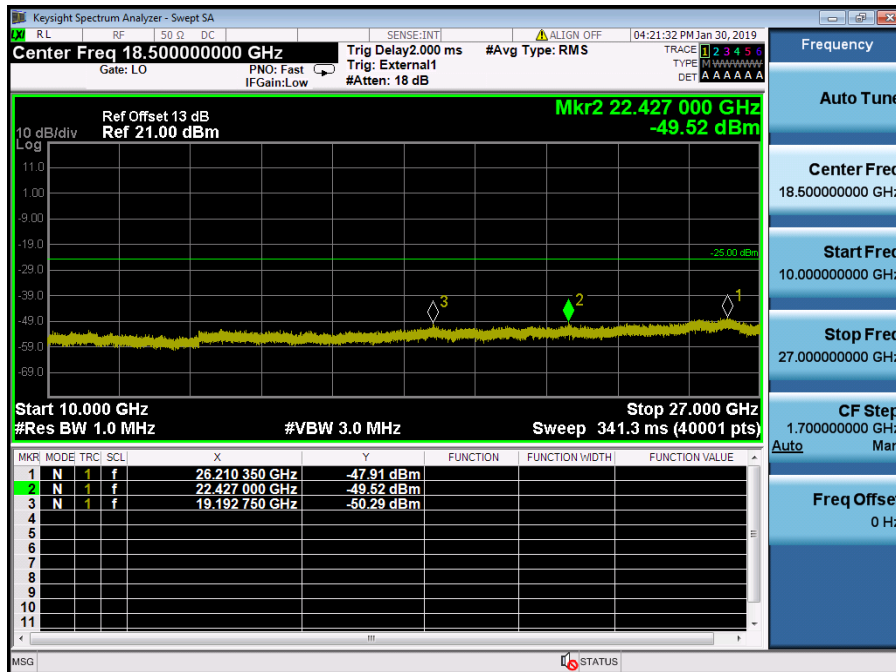

LTE Band 2 / 3MHz / QPSK - RB Size/Offset (8/0) – High Channel

LTE Band 2 / 1.4MHz / 16QAM - RB Size/Offset (1/0) – Low Channel

LTE Band 2 / 1.4MHz / 16QAM - RB Size/Offset (1/0) – Low Channel

LTE Band 2 / 1.4MHz / 16QAM - RB Size/Offset (3/3) – Mid Channel

LTE Band 2 / 1.4MHz / 16QAM - RB Size/Offset (3/3) – Mid Channel

LTE Band 2 / 1.4MHz / QPSK - RB Size/Offset (6/0) – High Channel

LTE Band 2 / 1.4MHz / QPSK - RB Size/Offset (6/0) – High Channel

8.4.8 LTE Band 41

LTE Band 41 / 20MHz / 16QAM - RB Size/Offset (50/50) – Low Channel

LTE Band 41 / 20MHz / 16QAM - RB Size/Offset (50/50) – Low Channel

LTE Band 41 / 20MHz / QPSK - RB Size/Offset (100/0) – Mid Channel

LTE Band 41 / 20MHz / QPSK - RB Size/Offset (100/0) – Mid Channel