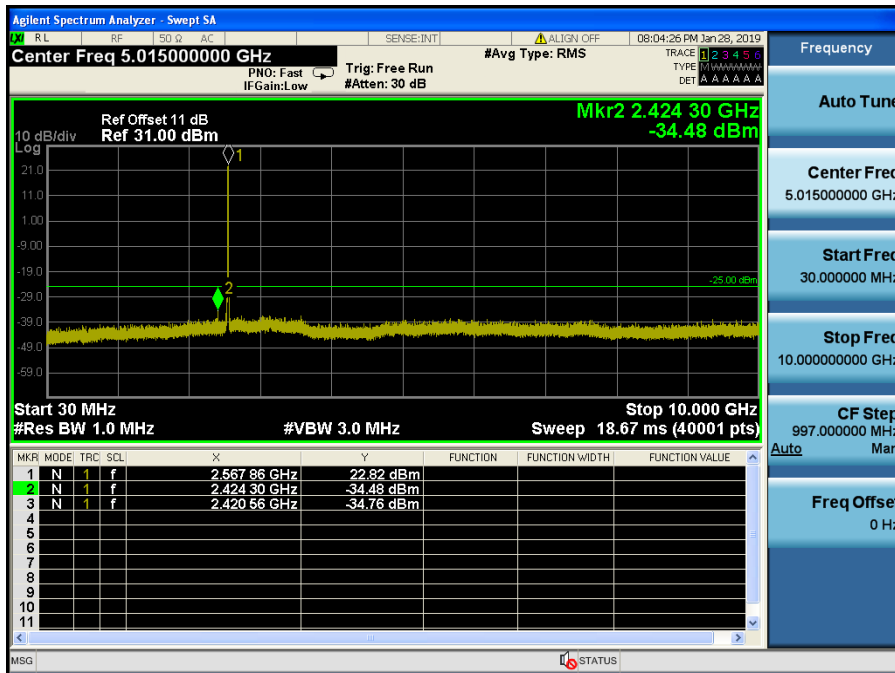

8.4.9 LTE Band 7

LTE Band 7 / 20MHz / QPSK - RB Size/Offset (1/99) – Low Channel

LTE Band 7 / 20MHz / QPSK - RB Size/Offset (1/99) – Low Channel

LTE Band 7 / 20MHz / QPSK - RB Size/Offset (1/99) – Mid Channel

LTE Band 7 / 20MHz / QPSK - RB Size/Offset (1/99) – Mid Channel

LTE Band 7 / 15MHz / 16QAM - RB Size/Offset (1/74) – Low Channel

LTE Band 7 / 15MHz / 16QAM - RB Size/Offset (1/74) – Low Channel

LTE Band 7 / 15MHz / 16QAM - RB Size/Offset (1/0) – Mid Channel

LTE Band 7 / 15MHz / 16QAM - RB Size/Offset (1/0) – Mid Channel

LTE Band 7 / 15MHz / QPSK - RB Size/Offset (36/39) – High Channel

LTE Band 7 / 15MHz / QPSK - RB Size/Offset (36/39) – High Channel

LTE Band 7 / 10MHz / QPSK - RB Size/Offset (1/25) – Low Channel