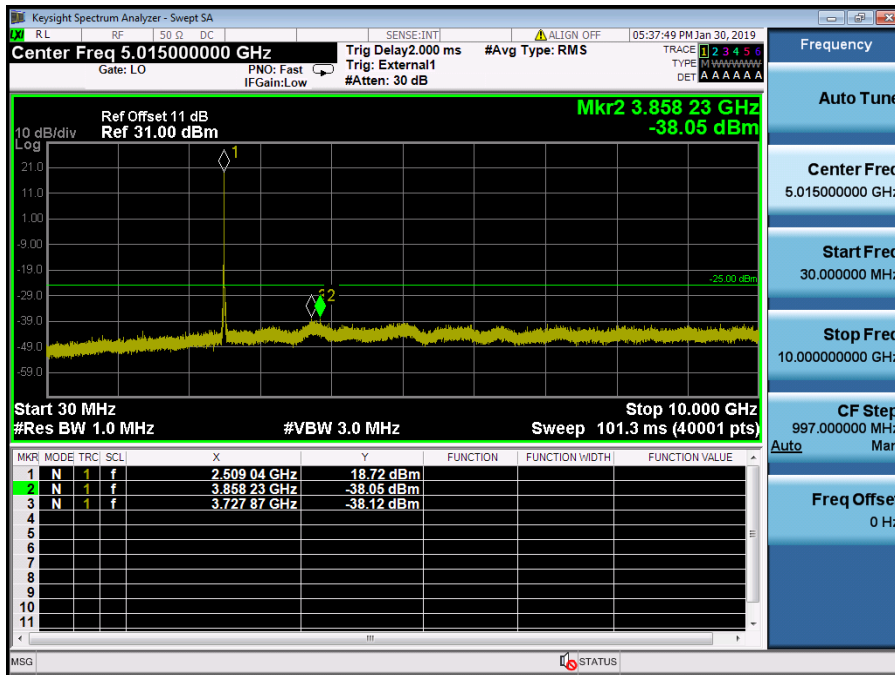

LTE Band 2 / 1.4MHz / 16QAM - RB Size/Offset (3/3) – Mid Channel

LTE Band 2 / 1.4MHz / QPSK - RB Size/Offset (6/0) – High Channel

LTE Band 2 / 1.4MHz / QPSK - RB Size/Offset (6/0) – High Channel

8.4.8 LTE Band 41