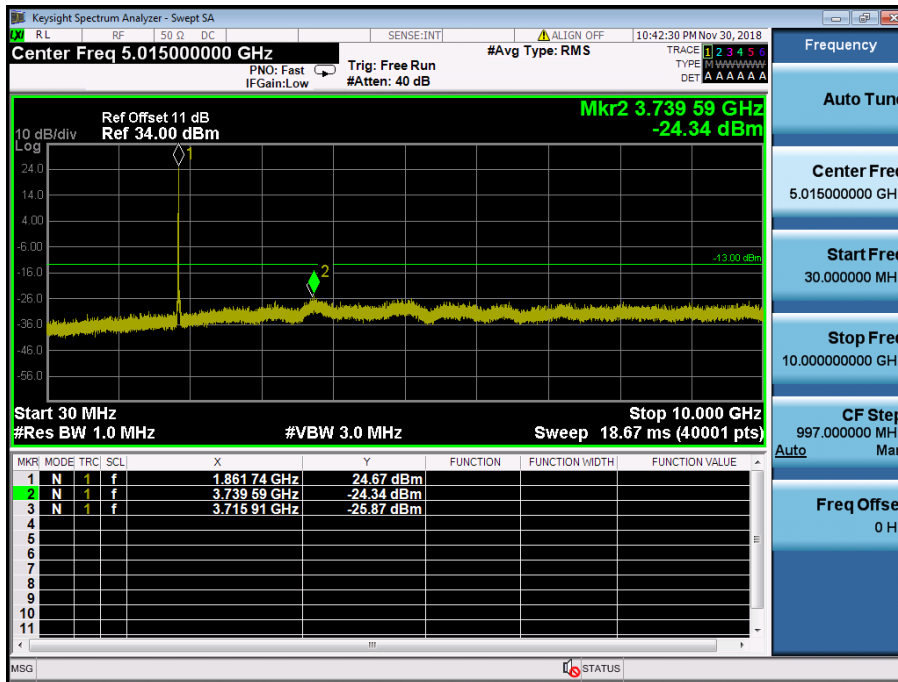

LTE Band 4 / 1.4MHz / 16QAM - RB Size/Offset (6/0) – High Channel

LTE Band 4 / 1.4MHz / 16QAM - RB Size/Offset (6/0) – High Channel

8.4.7 LTE Band 2

LTE Band 2 / 20MHz / QPSK - RB Size/Offset (50/25) –Low Channel

LTE Band 2 / 20MHz / QPSK - RB Size/Offset (50/25) –Low Channel

LTE Band 2 / 20MHz / QPSK - RB Size/Offset (50/0)–Mid Channel

LTE Band 2 / 20MHz / QPSK - RB Size/Offset (50/0)–Mid Channel

LTE Band 2 / 20MHz / 16QAM - RB Size/Offset (50/25) – High Channel

LTE Band 2 / 20MHz / 16QAM - RB Size/Offset (50/25) – High Channel

LTE Band 2 / 15MHz / QPSK - RB Size/Offset (36/39)–Low Channel

LTE Band 2 / 15MHz / QPSK - RB Size/Offset (36/39)–Low Channel

LTE Band 2 / 15MHz / QPSK - RB Size/Offset (1/0) – Mid Channel