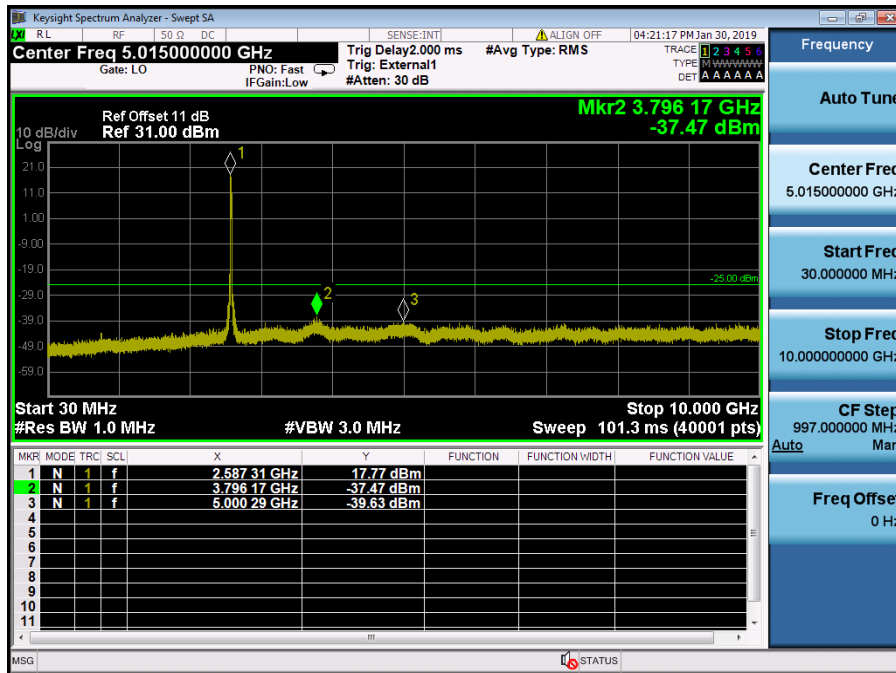

LTE Band 41 / 20MHz / QPSK - RB Size/Offset (100/0) – Mid Channel