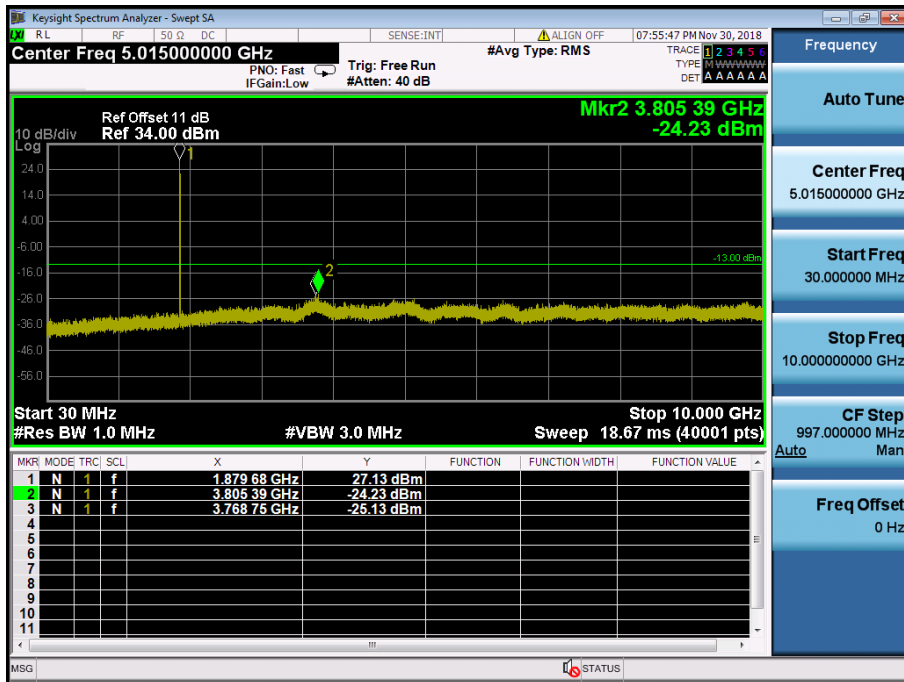

LTE Band 2 / 5MHz / QPSK - RB Size/Offset (12/6) – Mid Channel

LTE Band 2 / 5MHz / QPSK - RB Size/Offset (1/12) – High Channel

LTE Band 2 / 5MHz / QPSK - RB Size/Offset (1/12) – High Channel

LTE Band 2 / 3MHz / QPSK - RB Size/Offset (1/0) – Low Channel

LTE Band 2 / 3MHz / QPSK - RB Size/Offset (1/0) – Low Channel

LTE Band 2 / 3MHz / QPSK - RB Size/Offset (8/4) – Mid Channel

LTE Band 2 / 3MHz / QPSK - RB Size/Offset (8/4) – Mid Channel

LTE Band 2 / 3MHz / QPSK - RB Size/Offset (8/0) – High Channel