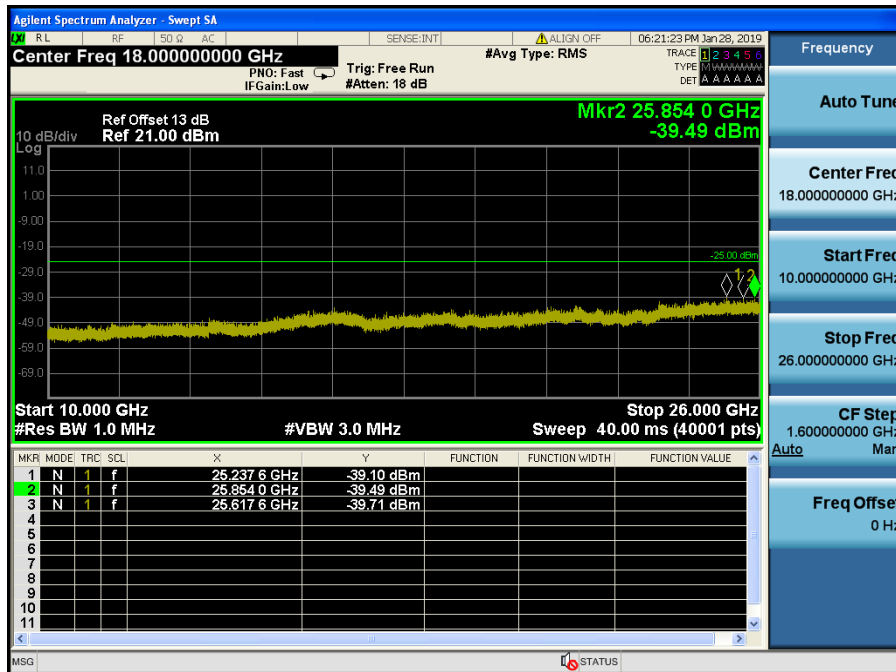

LTE Band 7 / 10MHz / QPSK - RB Size/Offset (1/25) – Low Channel

LTE Band 7 / 10MHz / QPSK - RB Size/Offset (25/0) – Mid Channel

LTE Band 7 / 10MHz / QPSK - RB Size/Offset (25/0) – Mid Channel

LTE Band 7 / 10MHz / QPSK - RB Size/Offset (1/25) – High Channel

LTE Band 7 / 10MHz / QPSK - RB Size/Offset (1/25) – High Channel

LTE Band 7 / 5MHz / QPSK - RB Size/Offset (25/0) – Low Channel

LTE Band 7 / 5MHz / QPSK - RB Size/Offset (25/0) – Low Channel

LTE Band 7 / 5MHz / QPSK - RB Size/Offset (1/12) – Mid Channel

LTE Band 7 / 5MHz / QPSK - RB Size/Offset (1/12) – Mid Channel