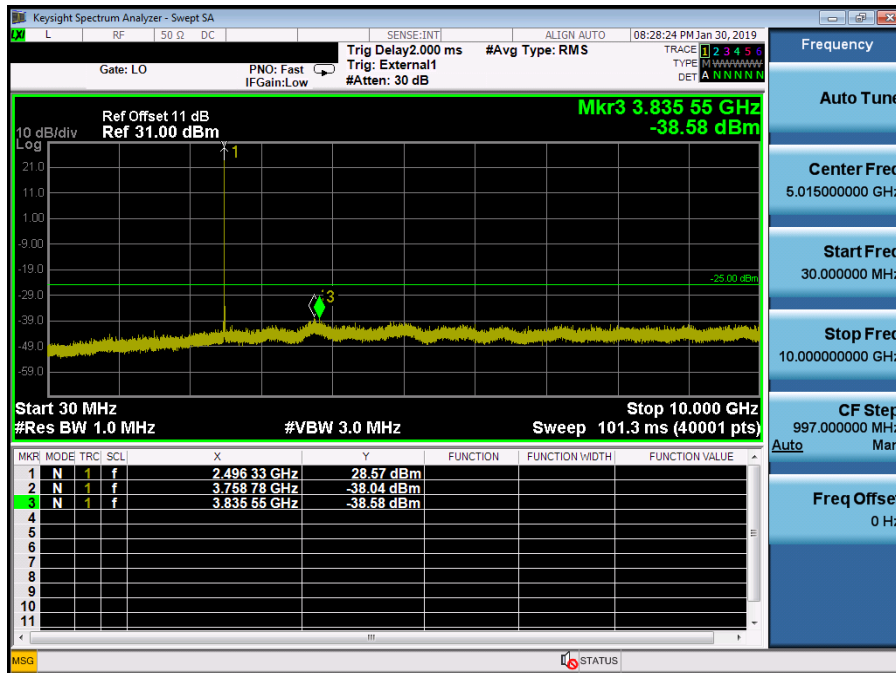

LTE Band 41 / 5MHz / QPSK - RB Size/Offset (1/0) – Low Channel