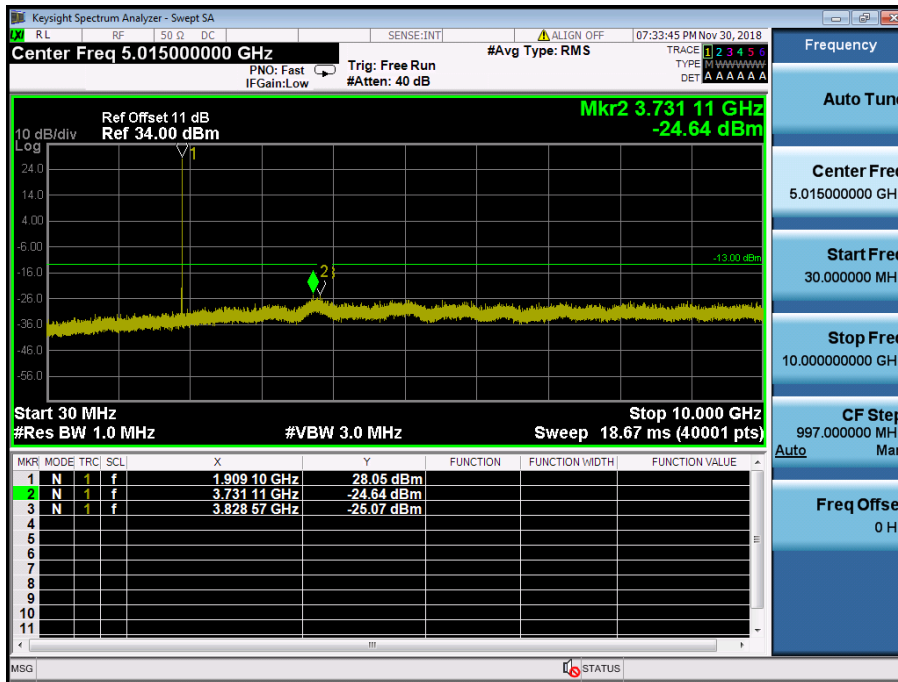

LTE Band 2 / 3MHz / QPSK - RB Size/Offset (1/0) – Low Channel

LTE Band 2 / 3MHz / QPSK - RB Size/Offset (8/4) – Mid Channel

LTE Band 2 / 3MHz / QPSK - RB Size/Offset (8/4) – Mid Channel

LTE Band 2 / 3MHz / QPSK - RB Size/Offset (8/0) – High Channel

LTE Band 2 / 3MHz / QPSK - RB Size/Offset (8/0) – High Channel

LTE Band 2 / 1.4MHz / 16QAM - RB Size/Offset (1/0) – Low Channel

LTE Band 2 / 1.4MHz / 16QAM - RB Size/Offset (1/0) – Low Channel

LTE Band 2 / 1.4MHz / 16QAM - RB Size/Offset (3/3) – Mid Channel

LTE Band 2 / 1.4MHz / 16QAM - RB Size/Offset (3/3) – Mid Channel

LTE Band 2 / 1.4MHz / QPSK - RB Size/Offset (6/0) – High Channel

LTE Band 2 / 1.4MHz / QPSK - RB Size/Offset (6/0) – High Channel

8.4.8 LTE Band 41