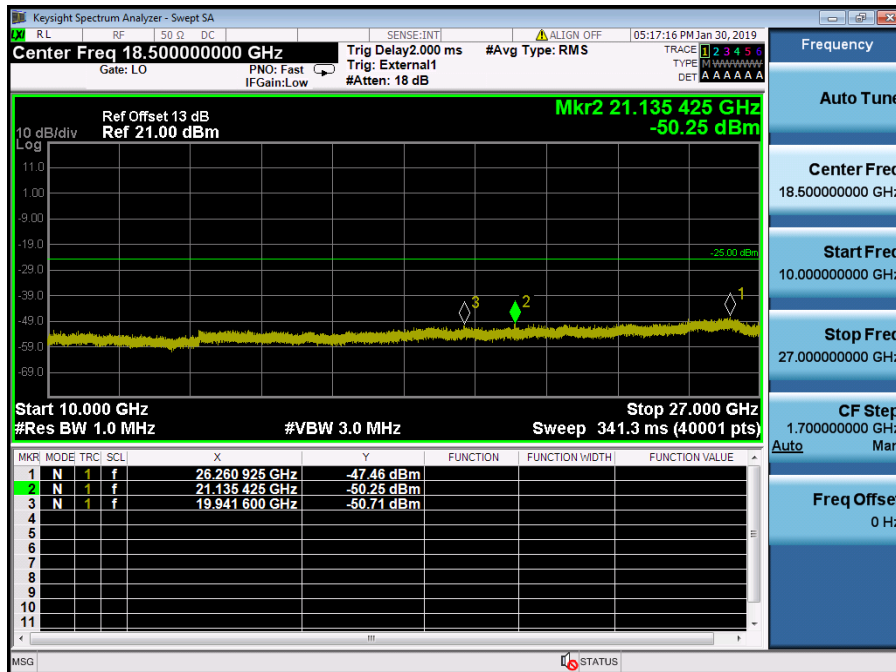

LTE Band 41 / 20MHz / 16QAM - RB Size/Offset (50/50) – Low Channel

LTE Band 41 / 20MHz / 16QAM - RB Size/Offset (50/50) – Low Channel

LTE Band 41 / 20MHz / QPSK - RB Size/Offset (100/0) – Mid Channel

LTE Band 41 / 20MHz / QPSK - RB Size/Offset (100/0) – Mid Channel

LTE Band 41 / 20MHz / 16QAM - RB Size/Offset (50/50) – High Channel

LTE Band 41 / 20MHz / 16QAM - RB Size/Offset (50/50) – High Channel

LTE Band 41 / 15MHz / 16QAM - RB Size/Offset (75/0) – Low Channel

LTE Band 41 / 15MHz / 16QAM - RB Size/Offset (75/0) – Low Channel