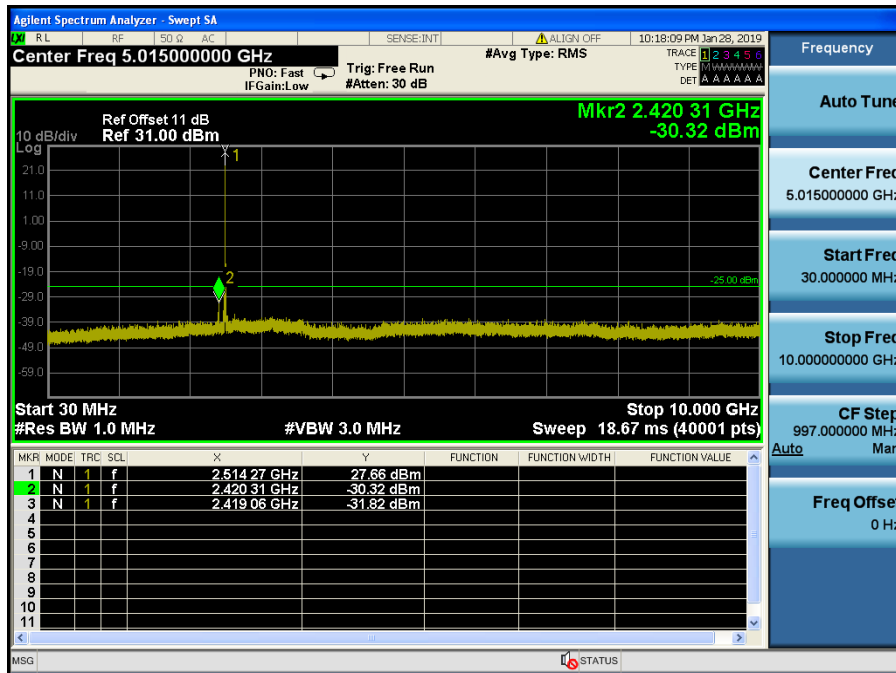

8.4.9 LTE Band 7

LTE Band 7 / 20MHz / QPSK - RB Size/Offset (1/99) – Low Channel

LTE Band 7 / 20MHz / QPSK - RB Size/Offset (1/99) – Low Channel

LTE Band 7 / 20MHz / QPSK - RB Size/Offset (1/99) – Mid Channel

LTE Band 7 / 20MHz / QPSK - RB Size/Offset (1/99) – Mid Channel

LTE Band 7 / 15MHz / 16QAM - RB Size/Offset (1/74) – Low Channel

LTE Band 7 / 15MHz / 16QAM - RB Size/Offset (1/74) – Low Channel

LTE Band 7 / 15MHz / 16QAM - RB Size/Offset (1/0) – Mid Channel