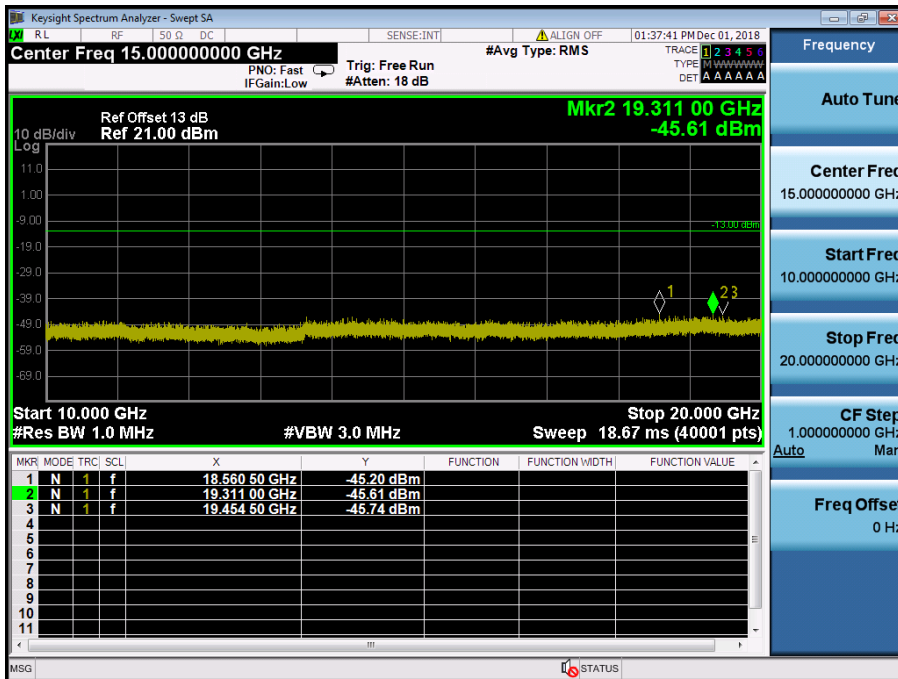

LTE Band 2 / 20MHz / QPSK - RB Size/Offset (50/25) –Low Channel

LTE Band 2 / 20MHz / QPSK - RB Size/Offset (50/0)–Mid Channel

LTE Band 2 / 20MHz / QPSK - RB Size/Offset (50/0)–Mid Channel

LTE Band 2 / 20MHz / 16QAM - RB Size/Offset (50/25) – High Channel

LTE Band 2 / 20MHz / 16QAM - RB Size/Offset (50/25) – High Channel

LTE Band 2 / 15MHz / QPSK - RB Size/Offset (36/39)–Low Channel

LTE Band 2 / 15MHz / QPSK - RB Size/Offset (36/39)–Low Channel

LTE Band 2 / 15MHz / QPSK - RB Size/Offset (1/0) – Mid Channel

LTE Band 2 / 15MHz / QPSK - RB Size/Offset (1/0) – Mid Channel

LTE Band 2 / 15MHz / 16QAM - RB Size/Offset (36/18) – High Channel

LTE Band 2 / 15MHz / 16QAM - RB Size/Offset (36/18) – High Channel

LTE Band 2 / 10MHz / QPSK - RB Size/Offset (50/0) – Low Channel