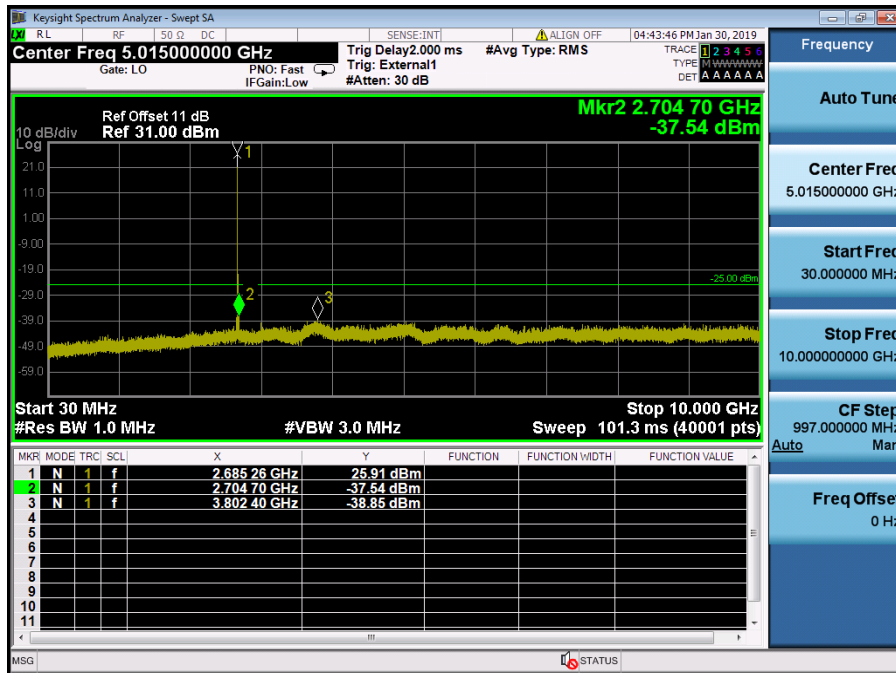

LTE Band 41 / 5MHz / 16QAM - RB Size/Offset (1/0) – High Channel