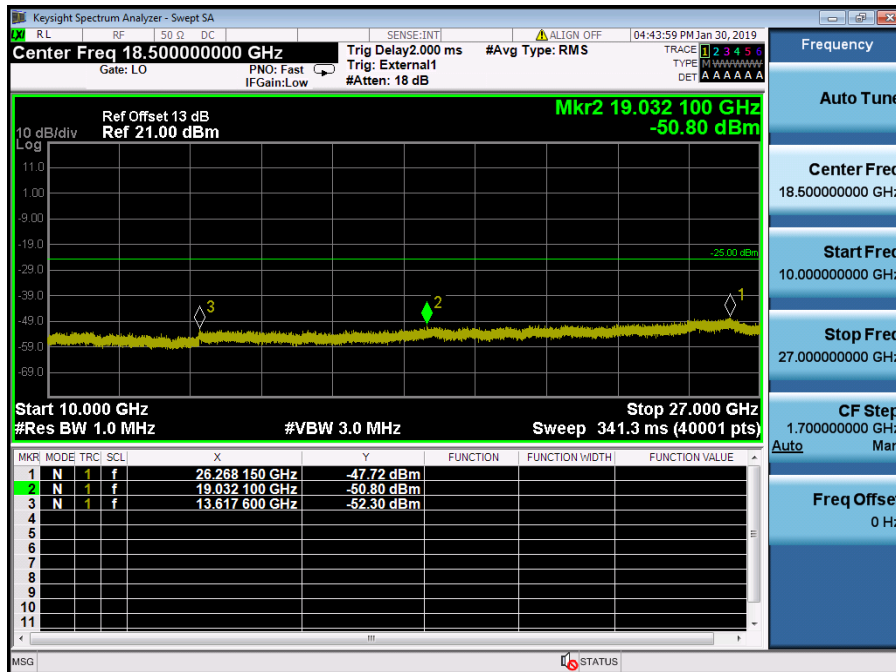

LTE Band 41 / 5MHz / 16QAM - RB Size/Offset (1/0) – High Channel