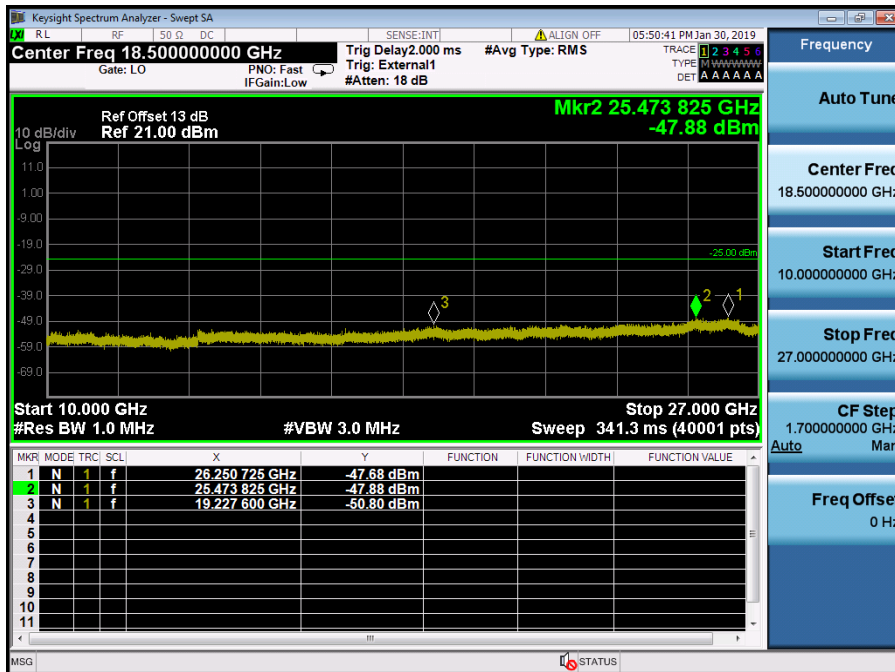

LTE Band 41 / 20MHz / 16QAM - RB Size/Offset (50/50) – Low Channel

LTE Band 41 / 20MHz / 16QAM - RB Size/Offset (50/50) – Low Channel

LTE Band 41 / 20MHz / QPSK - RB Size/Offset (100/0) – Mid Channel

LTE Band 41 / 20MHz / QPSK - RB Size/Offset (100/0) – Mid Channel

LTE Band 41 / 20MHz / 16QAM - RB Size/Offset (50/50) – High Channel

LTE Band 41 / 20MHz / 16QAM - RB Size/Offset (50/50) – High Channel

LTE Band 41 / 15MHz / 16QAM - RB Size/Offset (75/0) – Low Channel

LTE Band 41 / 15MHz / 16QAM - RB Size/Offset (75/0) – Low Channel