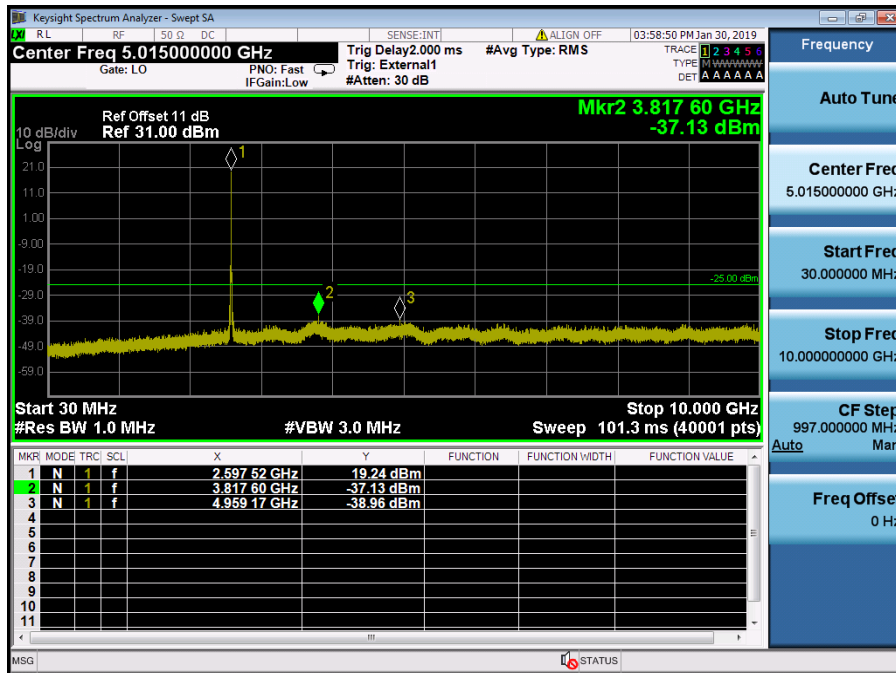

LTE Band 41 / 20MHz / 16QAM - RB Size/Offset (50/50) – High Channel

LTE Band 41 / 20MHz / 16QAM - RB Size/Offset (50/50) – High Channel

LTE Band 41 / 15MHz / 16QAM - RB Size/Offset (75/0) – Low Channel

LTE Band 41 / 15MHz / 16QAM - RB Size/Offset (75/0) – Low Channel