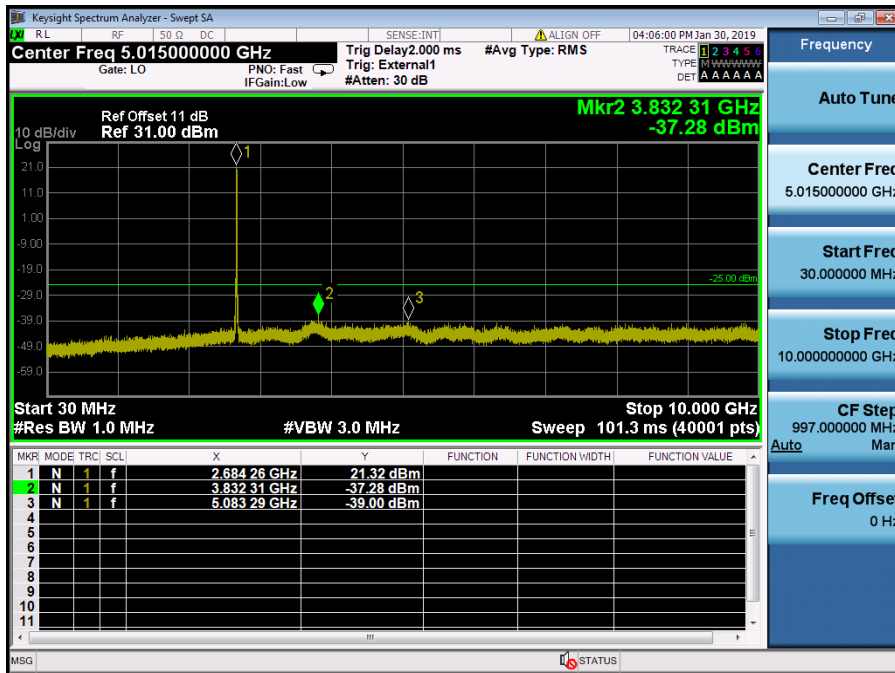

LTE Band 41 / 15MHz / QPSK - RB Size/Offset (36/39) – High Channel