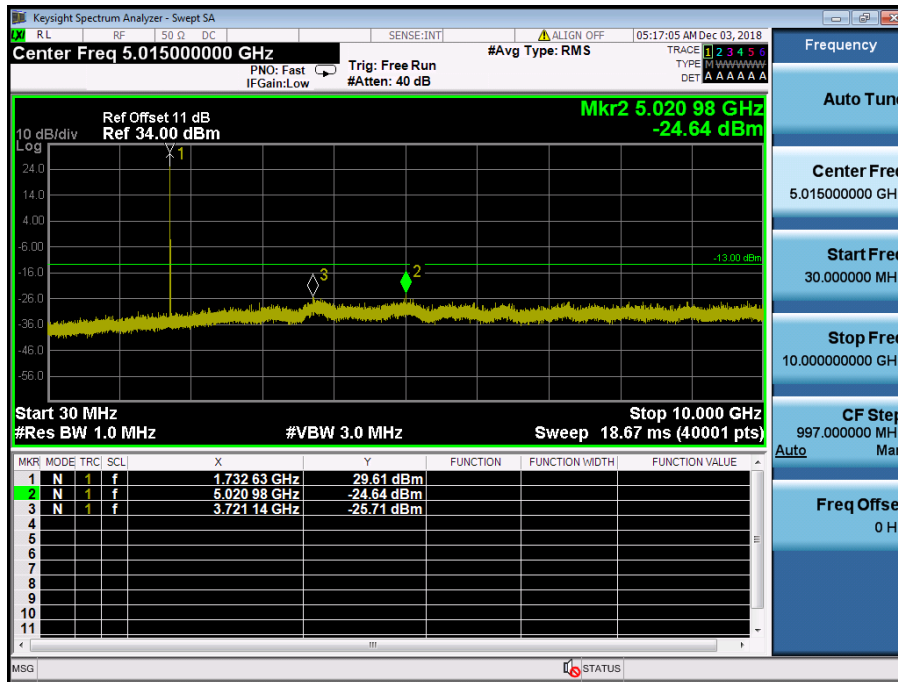

LTE Band 4 / 5MHz / QPSK - RB Size/Offset (12/6) – Low Channel

LTE Band 4 / 5MHz / QPSK - RB Size/Offset (12/6) – Low Channel

LTE Band 4 / 5MHz / 16QAM - RB Size/Offset (1/12) – Mid Channel

LTE Band 4 / 5MHz / 16QAM - RB Size/Offset (1/12) – Mid Channel

LTE Band 4 / 5MHz / QPSK - RB Size/Offset (1/24) – High Channel

LTE Band 4 / 5MHz / QPSK - RB Size/Offset (1/24) – High Channel

LTE Band 4 / 3MHz / 16QAM - RB Size/Offset (8/7) – Low Channel

LTE Band 4 / 3MHz / 16QAM - RB Size/Offset (8/7) – Low Channel

LTE Band 4 / 3MHz / QPSK - RB Size/Offset (8/4) – Mid Channel

LTE Band 4 / 3MHz / QPSK - RB Size/Offset (8/4) – Mid Channel

LTE Band 4 / 3MHz / QPSK - RB Size/Offset (1/14) – High Channel

LTE Band 4 / 3MHz / QPSK - RB Size/Offset (1/14) – High Channel