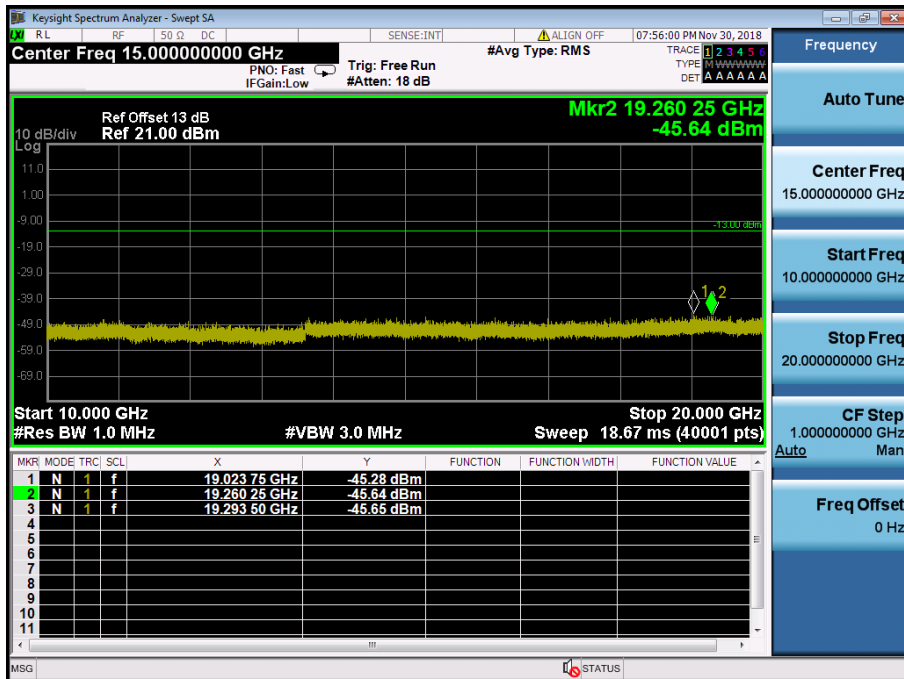

LTE Band 2 / 5MHz / QPSK - RB Size/Offset (12/6) – Mid Channel

LTE Band 2 / 5MHz / QPSK - RB Size/Offset (1/12) – High Channel

LTE Band 2 / 5MHz / QPSK - RB Size/Offset (1/12) – High Channel

LTE Band 2 / 3MHz / QPSK - RB Size/Offset (1/0) – Low Channel

LTE Band 2 / 3MHz / QPSK - RB Size/Offset (1/0) – Low Channel

LTE Band 2 / 3MHz / QPSK - RB Size/Offset (8/4) – Mid Channel

LTE Band 2 / 3MHz / QPSK - RB Size/Offset (8/4) – Mid Channel

LTE Band 2 / 3MHz / QPSK - RB Size/Offset (8/0) – High Channel