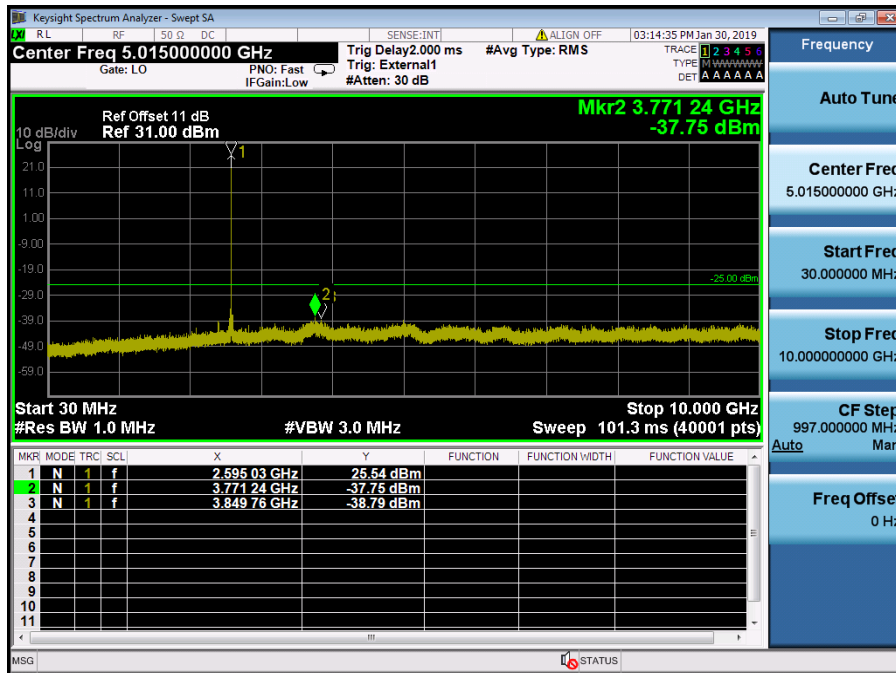

LTE Band 41 / 10MHz / QPSK - RB Size/Offset (25/12) – High Channel

LTE Band 41 / 10MHz / QPSK - RB Size/Offset (25/12) – High Channel

LTE Band 41 / 5MHz / QPSK - RB Size/Offset (1/0) – Low Channel

LTE Band 41 / 5MHz / QPSK - RB Size/Offset (1/0) – Low Channel