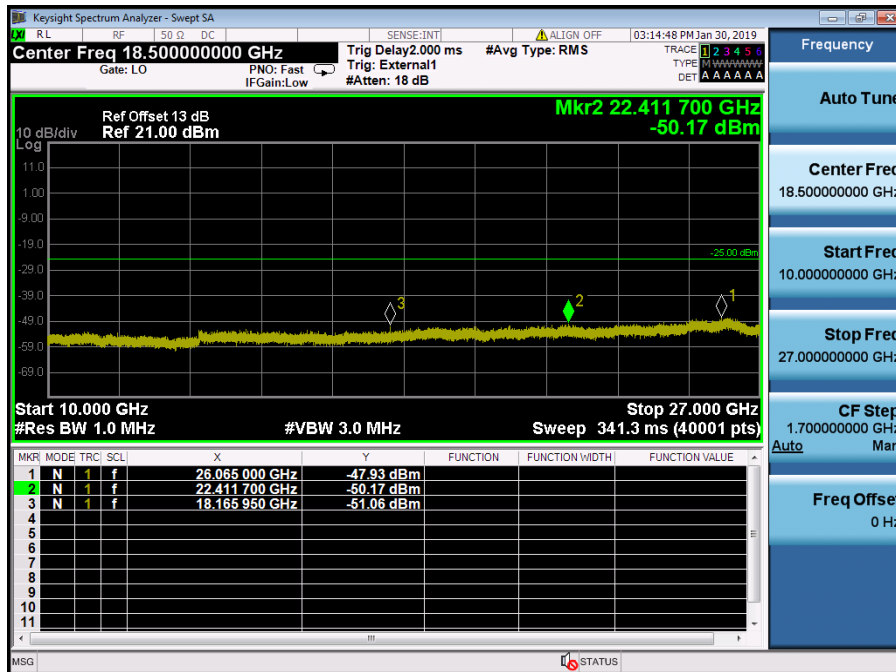

LTE Band 41 / 5MHz / QPSK - RB Size/Offset (1/24) – Mid Channel