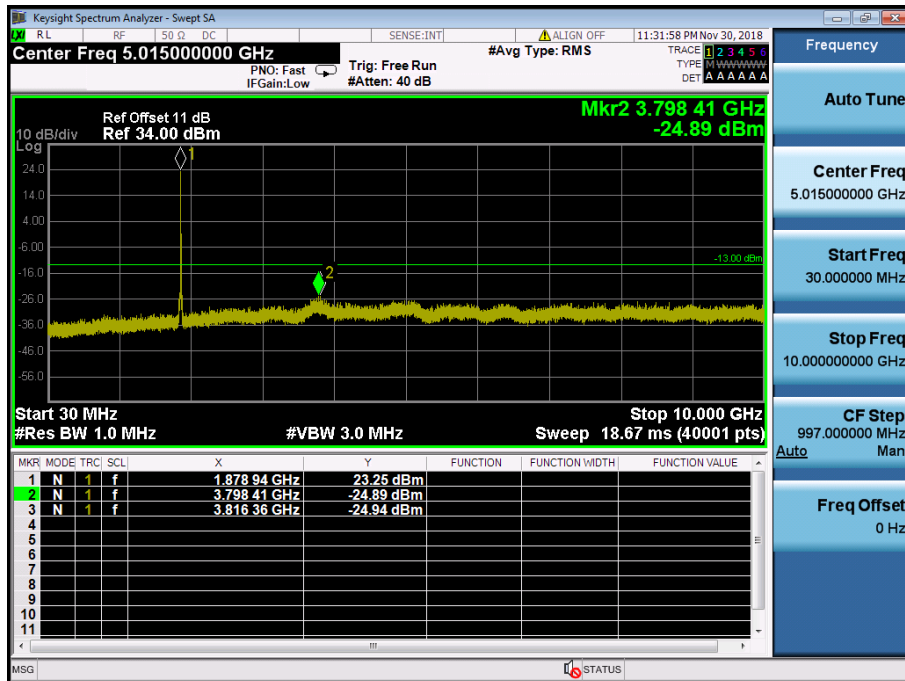

LTE Band 4 / 1.4MHz / 16QAM - RB Size/Offset (6/0) – High Channel

LTE Band 4 / 1.4MHz / 16QAM - RB Size/Offset (6/0) – High Channel

8.4.7 LTE Band 2

LTE Band 2 / 20MHz / QPSK - RB Size/Offset (50/25) –Low Channel

LTE Band 2 / 20MHz / QPSK - RB Size/Offset (50/25) –Low Channel

LTE Band 2 / 20MHz / QPSK - RB Size/Offset (50/0)–Mid Channel

LTE Band 2 / 20MHz / QPSK - RB Size/Offset (50/0)–Mid Channel

LTE Band 2 / 20MHz / 16QAM - RB Size/Offset (50/25) – High Channel