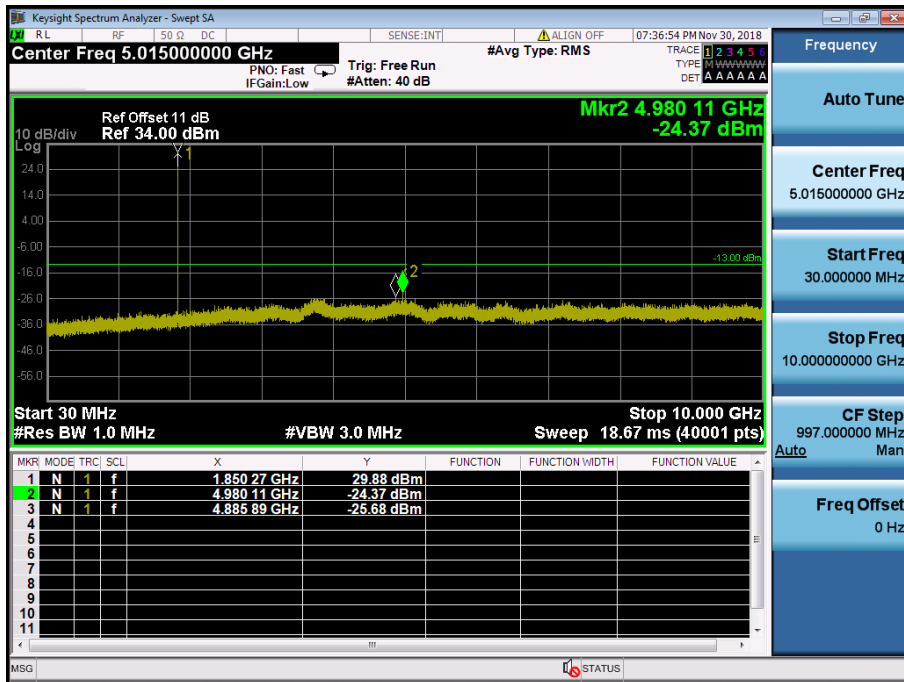

LTE Band 2 / 10MHz / QPSK - RB Size/Offset (25/25) – High Channel

LTE Band 2 / 5MHz / QPSK - RB Size/Offset (12/0) – Low Channel

LTE Band 2 / 5MHz / QPSK - RB Size/Offset (12/0) – Low Channel

LTE Band 2 / 5MHz / QPSK - RB Size/Offset (12/6) – Mid Channel

LTE Band 2 / 5MHz / QPSK - RB Size/Offset (12/6) – Mid Channel

LTE Band 2 / 5MHz / QPSK - RB Size/Offset (1/12) – High Channel

LTE Band 2 / 5MHz / QPSK - RB Size/Offset (1/12) – High Channel

LTE Band 2 / 3MHz / QPSK - RB Size/Offset (1/0) – Low Channel