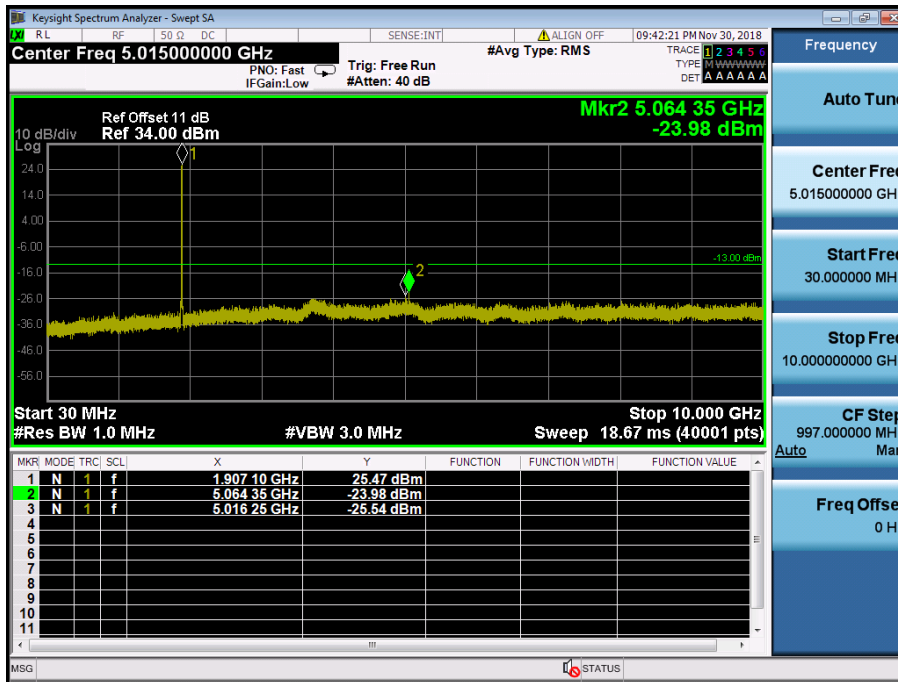

LTE Band 2 / 15MHz / QPSK - RB Size/Offset (1/0) – Mid Channel

LTE Band 2 / 15MHz / 16QAM - RB Size/Offset (36/18) – High Channel

LTE Band 2 / 15MHz / 16QAM - RB Size/Offset (36/18) – High Channel

LTE Band 2 / 10MHz / QPSK - RB Size/Offset (50/0) – Low Channel

LTE Band 2 / 10MHz / QPSK - RB Size/Offset (50/0) – Low Channel

LTE Band 2 / 10MHz / QPSK - RB Size/Offset (25/25) – Mid Channel

LTE Band 2 / 10MHz / QPSK - RB Size/Offset (25/25) – Mid Channel

LTE Band 2 / 10MHz / QPSK - RB Size/Offset (25/25) – High Channel