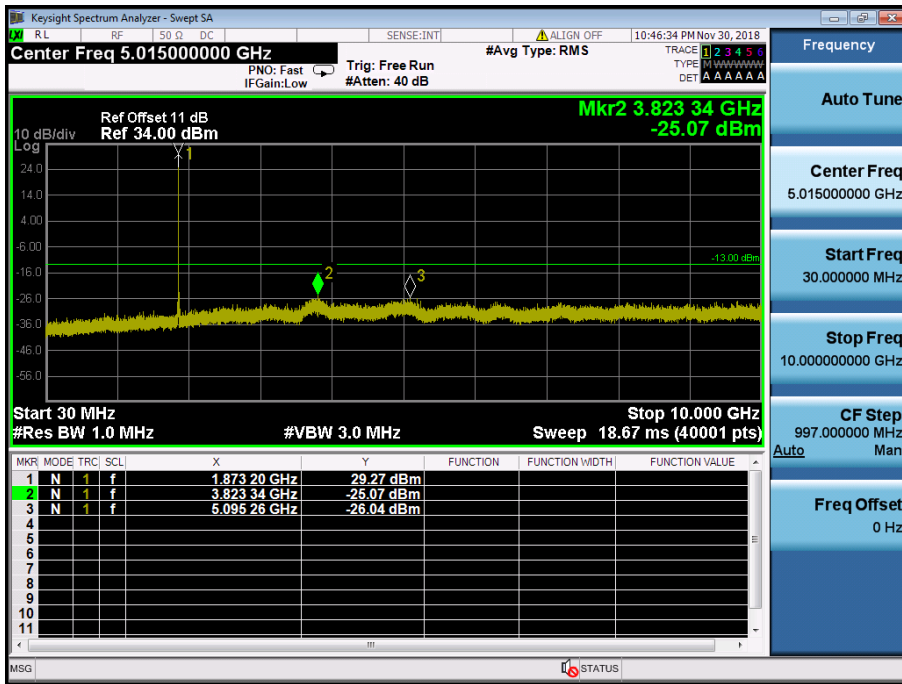

LTE Band 4 / 1.4MHz / 16QAM - RB Size/Offset (6/0) – High Channel

LTE Band 4 / 1.4MHz / 16QAM - RB Size/Offset (6/0) – High Channel

8.4.7 LTE Band 2

LTE Band 2 / 20MHz / QPSK - RB Size/Offset (50/25) –Low Channel

LTE Band 2 / 20MHz / QPSK - RB Size/Offset (50/25) –Low Channel

LTE Band 2 / 20MHz / QPSK - RB Size/Offset (50/0)–Mid Channel

LTE Band 2 / 20MHz / QPSK - RB Size/Offset (50/0)–Mid Channel

LTE Band 2 / 20MHz / 16QAM - RB Size/Offset (50/25) – High Channel

LTE Band 2 / 20MHz / 16QAM - RB Size/Offset (50/25) – High Channel

LTE Band 2 / 15MHz / QPSK - RB Size/Offset (36/39)–Low Channel

LTE Band 2 / 15MHz / QPSK - RB Size/Offset (36/39)–Low Channel

LTE Band 2 / 15MHz / QPSK - RB Size/Offset (1/0) – Mid Channel