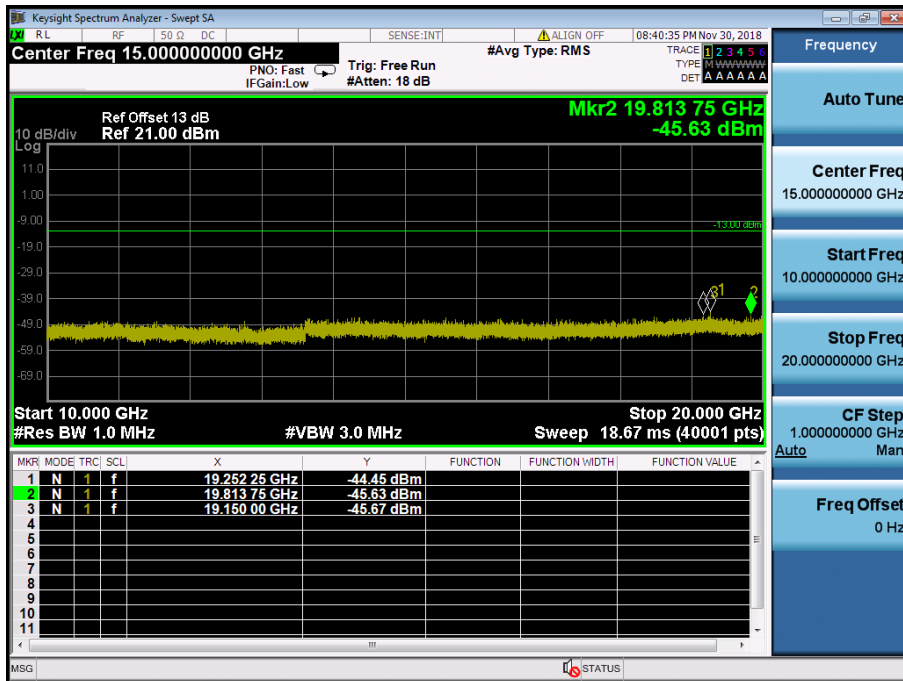

LTE Band 2 / 10MHz / QPSK - RB Size/Offset (25/25) – High Channel

LTE Band 2 / 5MHz / QPSK - RB Size/Offset (12/0) – Low Channel

LTE Band 2 / 5MHz / QPSK - RB Size/Offset (12/0) – Low Channel

LTE Band 2 / 5MHz / QPSK - RB Size/Offset (12/6) – Mid Channel

LTE Band 2 / 5MHz / QPSK - RB Size/Offset (12/6) – Mid Channel

LTE Band 2 / 5MHz / QPSK - RB Size/Offset (1/12) – High Channel

LTE Band 2 / 5MHz / QPSK - RB Size/Offset (1/12) – High Channel

LTE Band 2 / 3MHz / QPSK - RB Size/Offset (1/0) – Low Channel