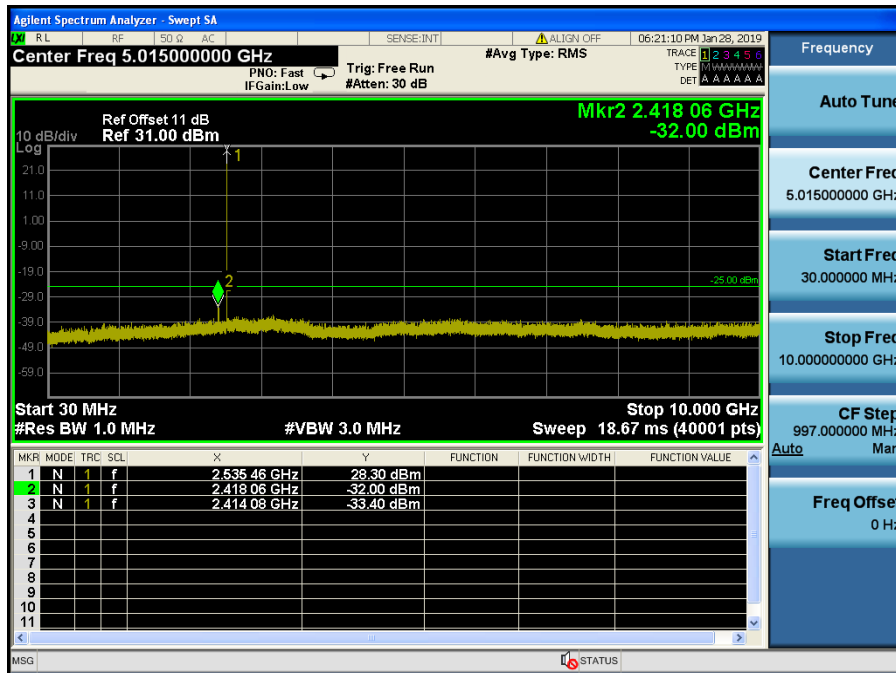

LTE Band 7 / 10MHz / QPSK - RB Size/Offset (1/25) – Low Channel

LTE Band 7 / 10MHz / QPSK - RB Size/Offset (25/0) – Mid Channel

LTE Band 7 / 10MHz / QPSK - RB Size/Offset (25/0) – Mid Channel

LTE Band 7 / 10MHz / QPSK - RB Size/Offset (1/25) – High Channel

LTE Band 7 / 10MHz / QPSK - RB Size/Offset (1/25) – High Channel

LTE Band 7 / 5MHz / QPSK - RB Size/Offset (25/0) – Low Channel

LTE Band 7 / 5MHz / QPSK - RB Size/Offset (25/0) – Low Channel

LTE Band 7 / 5MHz / QPSK - RB Size/Offset (1/12) – Mid Channel