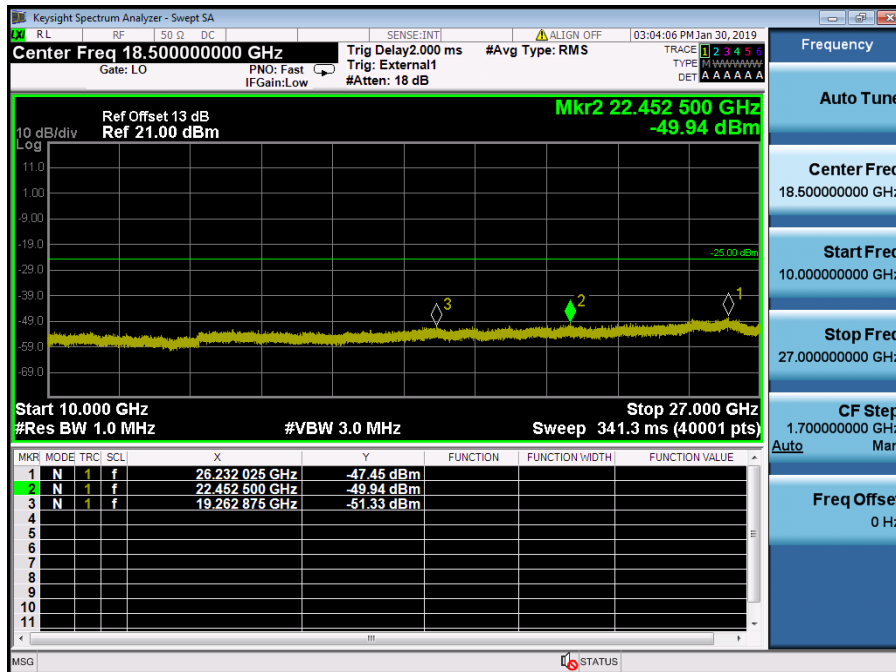

LTE Band 41 / 10MHz / QPSK - RB Size/Offset (25/12) – High Channel

LTE Band 41 / 10MHz / QPSK - RB Size/Offset (25/12) – High Channel

LTE Band 41 / 5MHz / QPSK - RB Size/Offset (1/0) – Low Channel

LTE Band 41 / 5MHz / QPSK - RB Size/Offset (1/0) – Low Channel