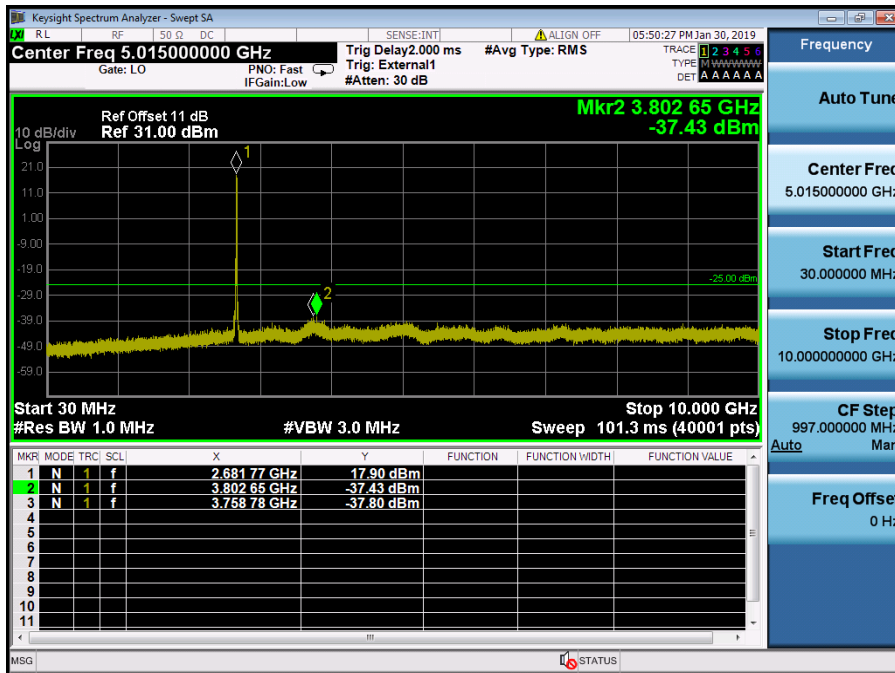

LTE Band 41 / 20MHz / 16QAM - RB Size/Offset (50/50) – Low Channel

LTE Band 41 / 20MHz / 16QAM - RB Size/Offset (50/50) – Low Channel

LTE Band 41 / 20MHz / QPSK - RB Size/Offset (100/0) – Mid Channel

LTE Band 41 / 20MHz / QPSK - RB Size/Offset (100/0) – Mid Channel