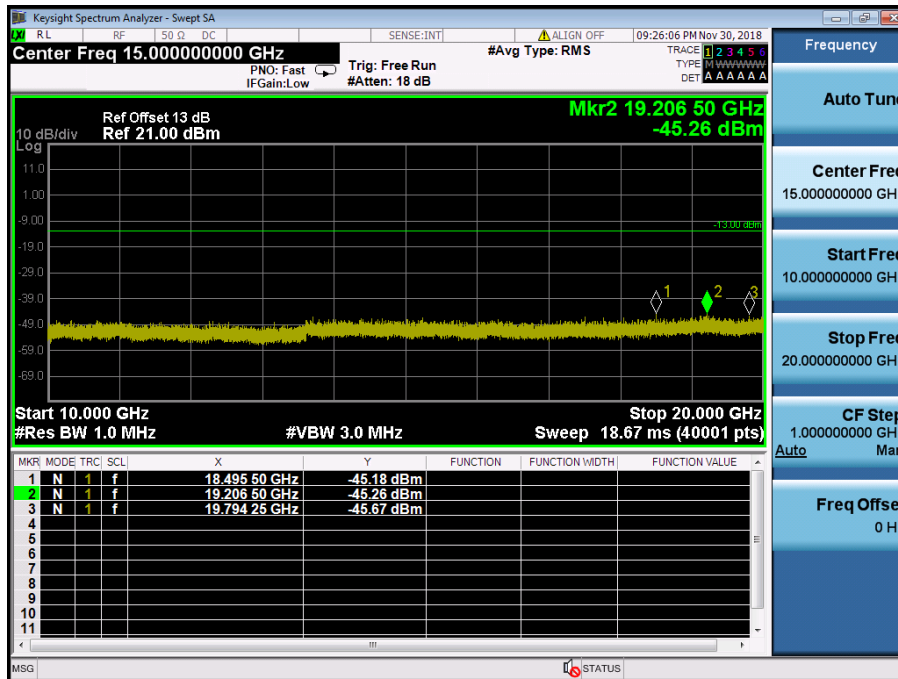

LTE Band 2 / 15MHz / QPSK - RB Size/Offset (1/0) – Mid Channel

LTE Band 2 / 15MHz / 16QAM - RB Size/Offset (36/18) – High Channel

LTE Band 2 / 15MHz / 16QAM - RB Size/Offset (36/18) – High Channel

LTE Band 2 / 10MHz / QPSK - RB Size/Offset (50/0) – Low Channel

LTE Band 2 / 10MHz / QPSK - RB Size/Offset (50/0) – Low Channel

LTE Band 2 / 10MHz / QPSK - RB Size/Offset (25/25) – Mid Channel

LTE Band 2 / 10MHz / QPSK - RB Size/Offset (25/25) – Mid Channel

LTE Band 2 / 10MHz / QPSK - RB Size/Offset (25/25) – High Channel