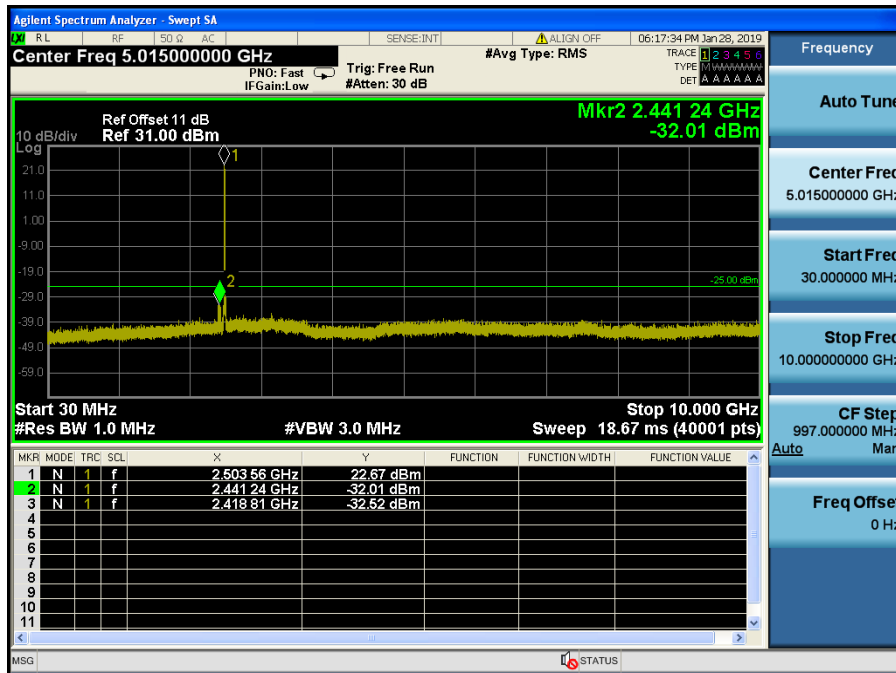

LTE Band 7 / 10MHz / QPSK - RB Size/Offset (1/25) – Low Channel

LTE Band 7 / 10MHz / QPSK - RB Size/Offset (25/0) – Mid Channel

LTE Band 7 / 10MHz / QPSK - RB Size/Offset (25/0) – Mid Channel

LTE Band 7 / 10MHz / QPSK - RB Size/Offset (1/25) – High Channel

LTE Band 7 / 10MHz / QPSK - RB Size/Offset (1/25) – High Channel

LTE Band 7 / 5MHz / QPSK - RB Size/Offset (25/0) – Low Channel

LTE Band 7 / 5MHz / QPSK - RB Size/Offset (25/0) – Low Channel

LTE Band 7 / 5MHz / QPSK - RB Size/Offset (1/12) – Mid Channel