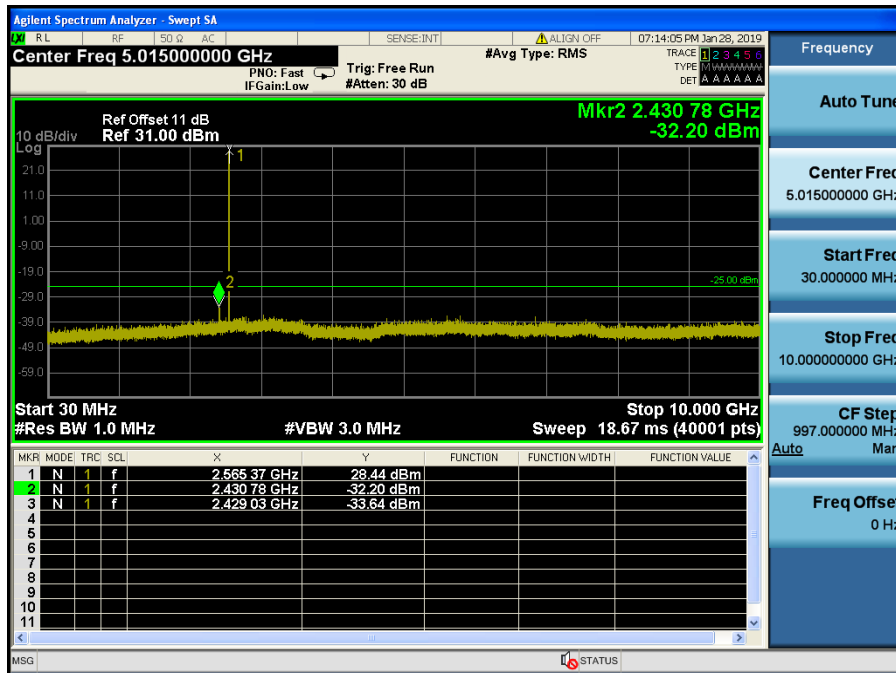

LTE Band 7 / 15MHz / 16QAM - RB Size/Offset (1/0) – Mid Channel

LTE Band 7 / 15MHz / QPSK - RB Size/Offset (36/39) – High Channel

LTE Band 7 / 15MHz / QPSK - RB Size/Offset (36/39) – High Channel

LTE Band 7 / 10MHz / QPSK - RB Size/Offset (1/25) – Low Channel

LTE Band 7 / 10MHz / QPSK - RB Size/Offset (1/25) – Low Channel

LTE Band 7 / 10MHz / QPSK - RB Size/Offset (25/0) – Mid Channel

LTE Band 7 / 10MHz / QPSK - RB Size/Offset (25/0) – Mid Channel

LTE Band 7 / 10MHz / QPSK - RB Size/Offset (1/25) – High Channel