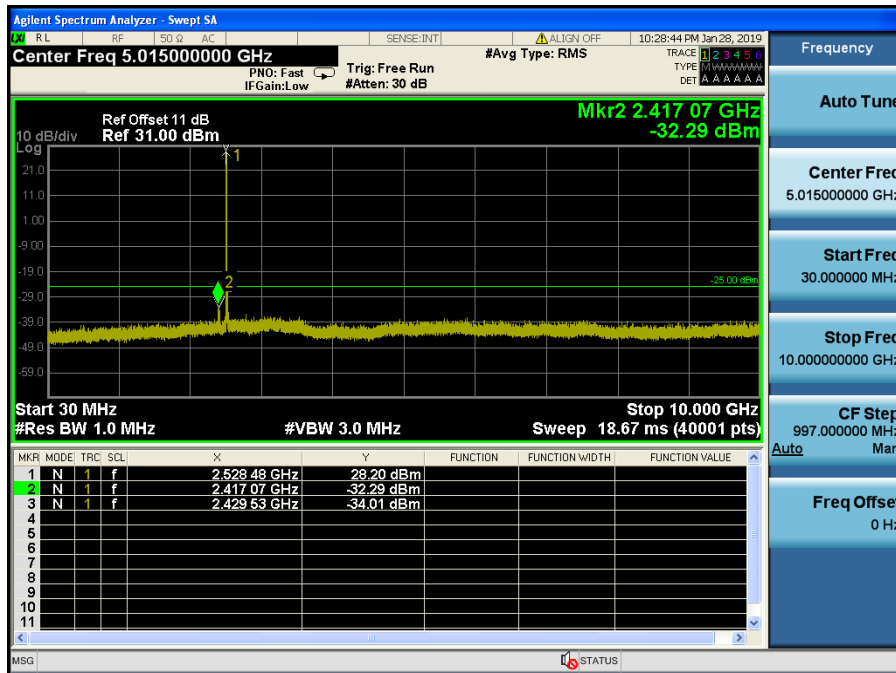

8.4.9 LTE Band 7

LTE Band 7 / 20MHz / QPSK - RB Size/Offset (1/99) – Low Channel

LTE Band 7 / 20MHz / QPSK - RB Size/Offset (1/99) – Low Channel

LTE Band 7 / 20MHz / QPSK - RB Size/Offset (1/99) – Mid Channel

LTE Band 7 / 20MHz / QPSK - RB Size/Offset (1/99) – Mid Channel

LTE Band 7 / 15MHz / 16QAM - RB Size/Offset (1/74) – Low Channel

LTE Band 7 / 15MHz / 16QAM - RB Size/Offset (1/74) – Low Channel

LTE Band 7 / 15MHz / 16QAM - RB Size/Offset (1/0) – Mid Channel

LTE Band 7 / 15MHz / 16QAM - RB Size/Offset (1/0) – Mid Channel

LTE Band 7 / 15MHz / QPSK - RB Size/Offset (36/39) – High Channel

LTE Band 7 / 15MHz / QPSK - RB Size/Offset (36/39) – High Channel

LTE Band 7 / 10MHz / QPSK - RB Size/Offset (1/25) – Low Channel