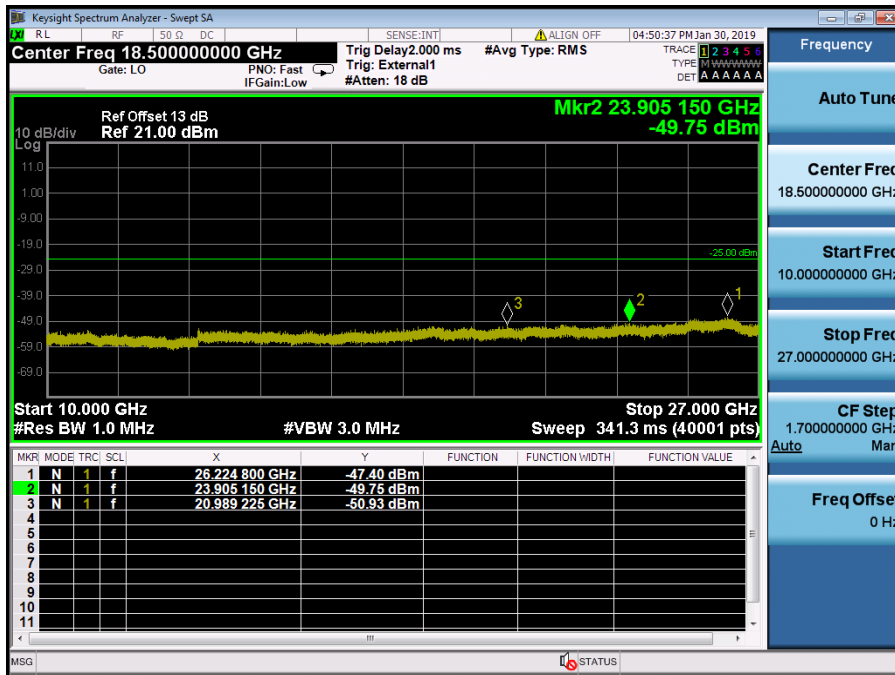

LTE Band 41 / 10MHz / 16QAM - RB Size/Offset (1/0) – Low Channel