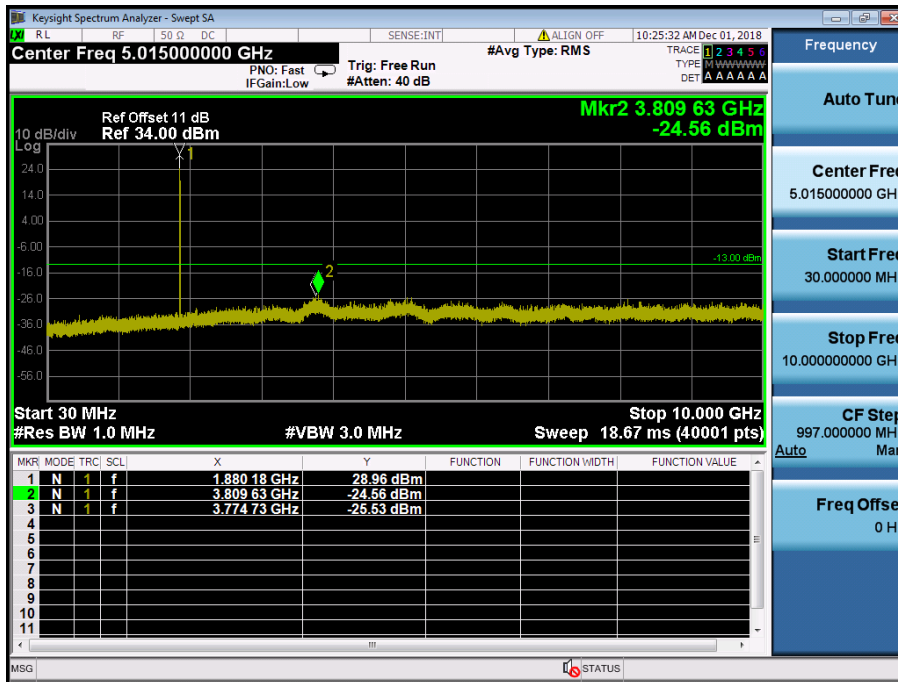

LTE Band 2 / 3MHz / QPSK - RB Size/Offset (1/0) – Low Channel

LTE Band 2 / 3MHz / QPSK - RB Size/Offset (8/4) – Mid Channel

LTE Band 2 / 3MHz / QPSK - RB Size/Offset (8/4) – Mid Channel

LTE Band 2 / 3MHz / QPSK - RB Size/Offset (8/0) – High Channel

LTE Band 2 / 3MHz / QPSK - RB Size/Offset (8/0) – High Channel

LTE Band 2 / 1.4MHz / 16QAM - RB Size/Offset (1/0) – Low Channel

LTE Band 2 / 1.4MHz / 16QAM - RB Size/Offset (1/0) – Low Channel

LTE Band 2 / 1.4MHz / 16QAM - RB Size/Offset (3/3) – Mid Channel