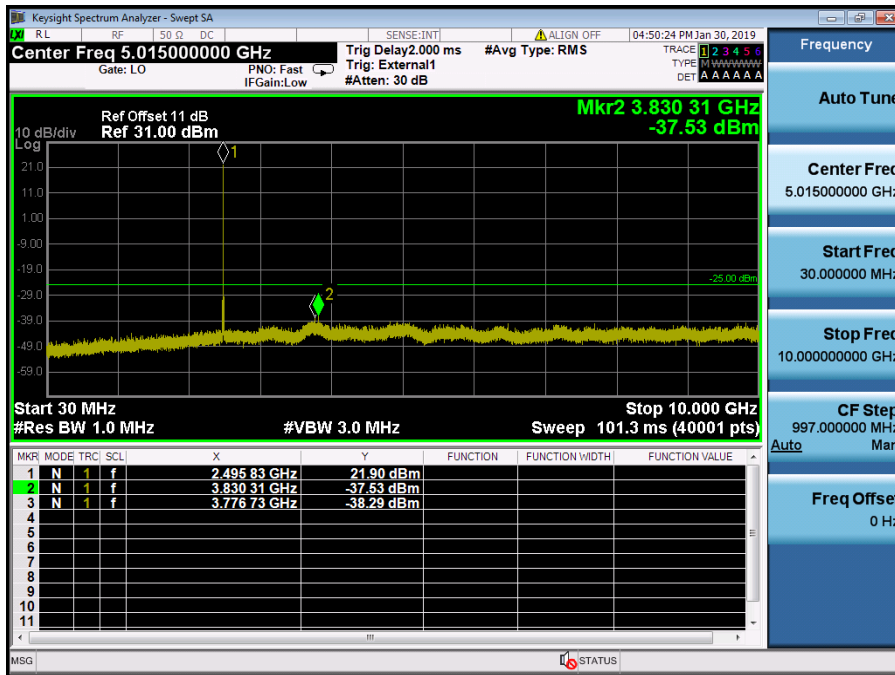

LTE Band 41 / 15MHz / QPSK - RB Size/Offset (36/39) – Mid Channel

LTE Band 41 / 15MHz / QPSK - RB Size/Offset (36/39) – Mid Channel

LTE Band 41 / 15MHz / QPSK - RB Size/Offset (36/39) – High Channel

LTE Band 41 / 15MHz / QPSK - RB Size/Offset (36/39) – High Channel