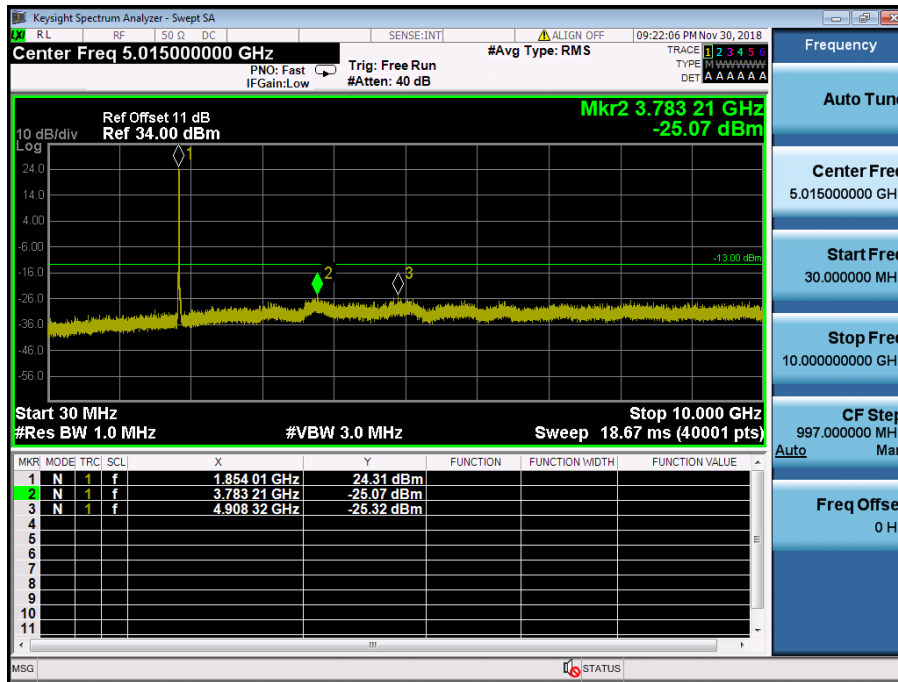

LTE Band 2 / 15MHz / QPSK - RB Size/Offset (1/0) – Mid Channel

LTE Band 2 / 15MHz / 16QAM - RB Size/Offset (36/18) – High Channel

LTE Band 2 / 15MHz / 16QAM - RB Size/Offset (36/18) – High Channel

LTE Band 2 / 10MHz / QPSK - RB Size/Offset (50/0) – Low Channel

LTE Band 2 / 10MHz / QPSK - RB Size/Offset (50/0) – Low Channel

LTE Band 2 / 10MHz / QPSK - RB Size/Offset (25/25) – Mid Channel

LTE Band 2 / 10MHz / QPSK - RB Size/Offset (25/25) – Mid Channel

LTE Band 2 / 10MHz / QPSK - RB Size/Offset (25/25) – High Channel