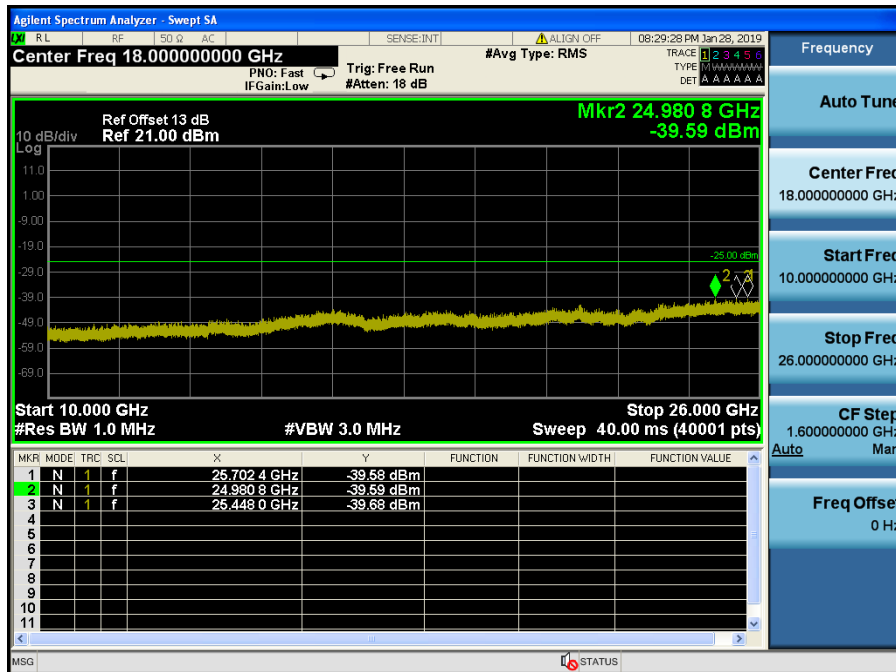

8.4.9 LTE Band 7

LTE Band 7 / 20MHz / QPSK - RB Size/Offset (1/99) – Low Channel

LTE Band 7 / 20MHz / QPSK - RB Size/Offset (1/99) – Low Channel

LTE Band 7 / 20MHz / QPSK - RB Size/Offset (1/99) – Mid Channel

LTE Band 7 / 20MHz / QPSK - RB Size/Offset (1/99) – Mid Channel

LTE Band 7 / 15MHz / 16QAM - RB Size/Offset (1/74) – Low Channel

LTE Band 7 / 15MHz / 16QAM - RB Size/Offset (1/74) – Low Channel

LTE Band 7 / 15MHz / 16QAM - RB Size/Offset (1/0) – Mid Channel