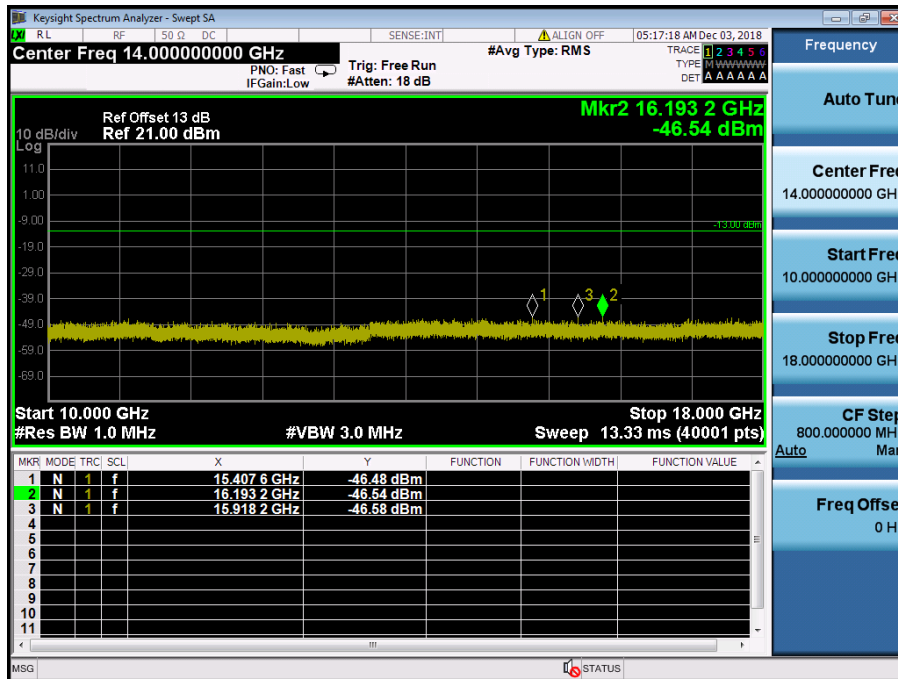

LTE Band 4 / 5MHz / QPSK - RB Size/Offset (12/6) – Low Channel

LTE Band 4 / 5MHz / QPSK - RB Size/Offset (12/6) – Low Channel

LTE Band 4 / 5MHz / 16QAM - RB Size/Offset (1/12) – Mid Channel

LTE Band 4 / 5MHz / 16QAM - RB Size/Offset (1/12) – Mid Channel

LTE Band 4 / 5MHz / QPSK - RB Size/Offset (1/24) – High Channel

LTE Band 4 / 5MHz / QPSK - RB Size/Offset (1/24) – High Channel

LTE Band 4 / 3MHz / 16QAM - RB Size/Offset (8/7) – Low Channel

LTE Band 4 / 3MHz / 16QAM - RB Size/Offset (8/7) – Low Channel