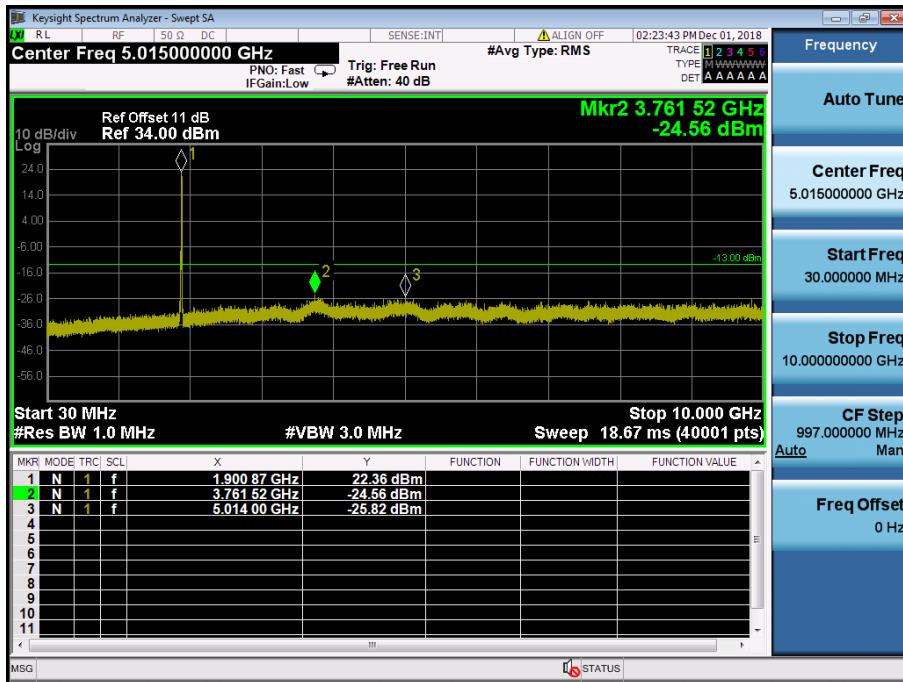

LTE Band 4 / 1.4MHz / 16QAM - RB Size/Offset (6/0) – High Channel

LTE Band 4 / 1.4MHz / 16QAM - RB Size/Offset (6/0) – High Channel

8.4.7 LTE Band 2

LTE Band 2 / 20MHz / QPSK - RB Size/Offset (50/25) –Low Channel

LTE Band 2 / 20MHz / QPSK - RB Size/Offset (50/25) –Low Channel

LTE Band 2 / 20MHz / QPSK - RB Size/Offset (50/0)–Mid Channel

LTE Band 2 / 20MHz / QPSK - RB Size/Offset (50/0)–Mid Channel

LTE Band 2 / 20MHz / 16QAM - RB Size/Offset (50/25) – High Channel