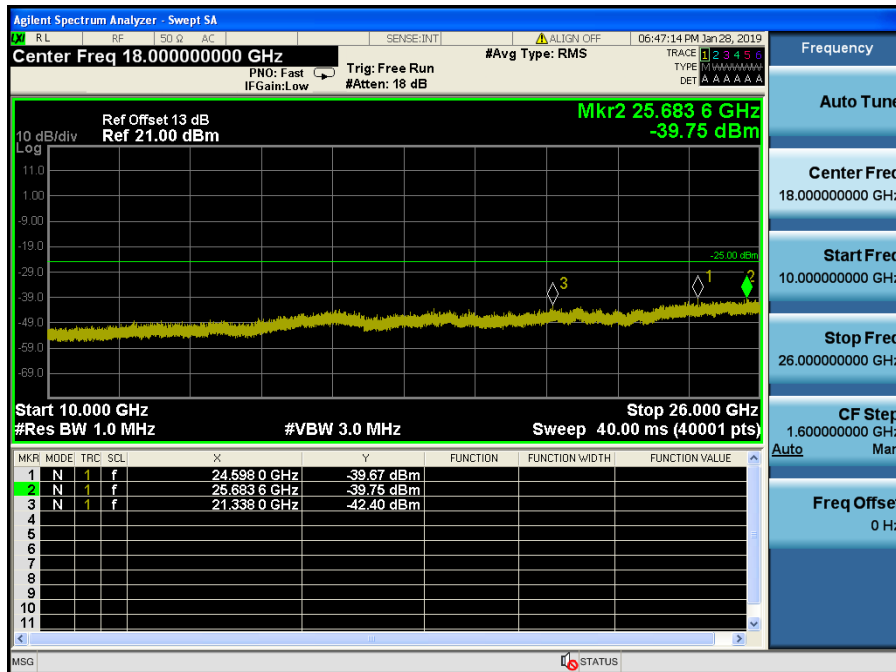

LTE Band 7 / 20MHz / QPSK - RB Size/Offset (1/99) – Mid Channel

LTE Band 7 / 15MHz / 16QAM - RB Size/Offset (1/74) – Low Channel

LTE Band 7 / 15MHz / 16QAM - RB Size/Offset (1/74) – Low Channel

LTE Band 7 / 15MHz / 16QAM - RB Size/Offset (1/0) – Mid Channel

LTE Band 7 / 15MHz / 16QAM - RB Size/Offset (1/0) – Mid Channel

LTE Band 7 / 15MHz / QPSK - RB Size/Offset (36/39) – High Channel

LTE Band 7 / 15MHz / QPSK - RB Size/Offset (36/39) – High Channel

LTE Band 7 / 10MHz / QPSK - RB Size/Offset (1/25) – Low Channel

LTE Band 7 / 10MHz / QPSK - RB Size/Offset (1/25) – Low Channel

LTE Band 7 / 10MHz / QPSK - RB Size/Offset (25/0) – Mid Channel

LTE Band 7 / 10MHz / QPSK - RB Size/Offset (25/0) – Mid Channel

LTE Band 7 / 10MHz / QPSK - RB Size/Offset (1/25) – High Channel