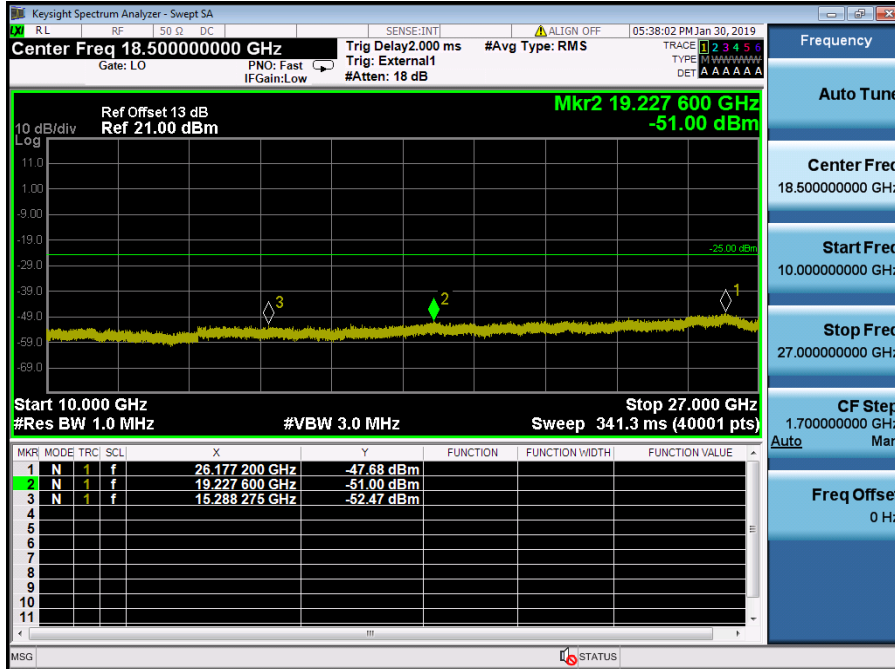

LTE Band 2 / 3MHz / QPSK - RB Size/Offset (8/0) – High Channel

LTE Band 2 / 1.4MHz / 16QAM - RB Size/Offset (1/0) – Low Channel

LTE Band 2 / 1.4MHz / 16QAM - RB Size/Offset (1/0) – Low Channel

LTE Band 2 / 1.4MHz / 16QAM - RB Size/Offset (3/3) – Mid Channel

LTE Band 2 / 1.4MHz / 16QAM - RB Size/Offset (3/3) – Mid Channel

LTE Band 2 / 1.4MHz / QPSK - RB Size/Offset (6/0) – High Channel

LTE Band 2 / 1.4MHz / QPSK - RB Size/Offset (6/0) – High Channel

8.4.8 LTE Band 41

LTE Band 41 / 20MHz / 16QAM - RB Size/Offset (50/50) – Low Channel

LTE Band 41 / 20MHz / 16QAM - RB Size/Offset (50/50) – Low Channel

LTE Band 41 / 20MHz / QPSK - RB Size/Offset (100/0) – Mid Channel

LTE Band 41 / 20MHz / QPSK - RB Size/Offset (100/0) – Mid Channel