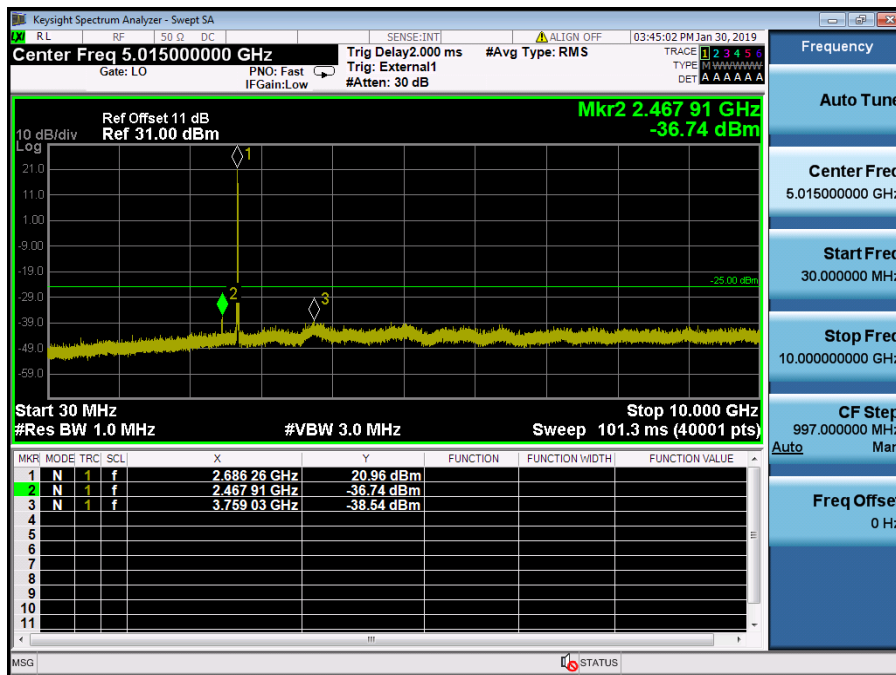

LTE Band 41 / 10MHz / 16QAM - RB Size/Offset (1/0) – Low Channel

LTE Band 41 / 10MHz / 16QAM - RB Size/Offset (1/0) – Low Channel

LTE Band 41 / 10MHz / QPSK - RB Size/Offset (25/12) – Mid Channel

LTE Band 41 / 10MHz / QPSK - RB Size/Offset (25/12) – Mid Channel

LTE Band 41 / 10MHz / QPSK - RB Size/Offset (25/12) – High Channel

LTE Band 41 / 10MHz / QPSK - RB Size/Offset (25/12) – High Channel

LTE Band 41 / 5MHz / QPSK - RB Size/Offset (1/0) – Low Channel

LTE Band 41 / 5MHz / QPSK - RB Size/Offset (1/0) – Low Channel