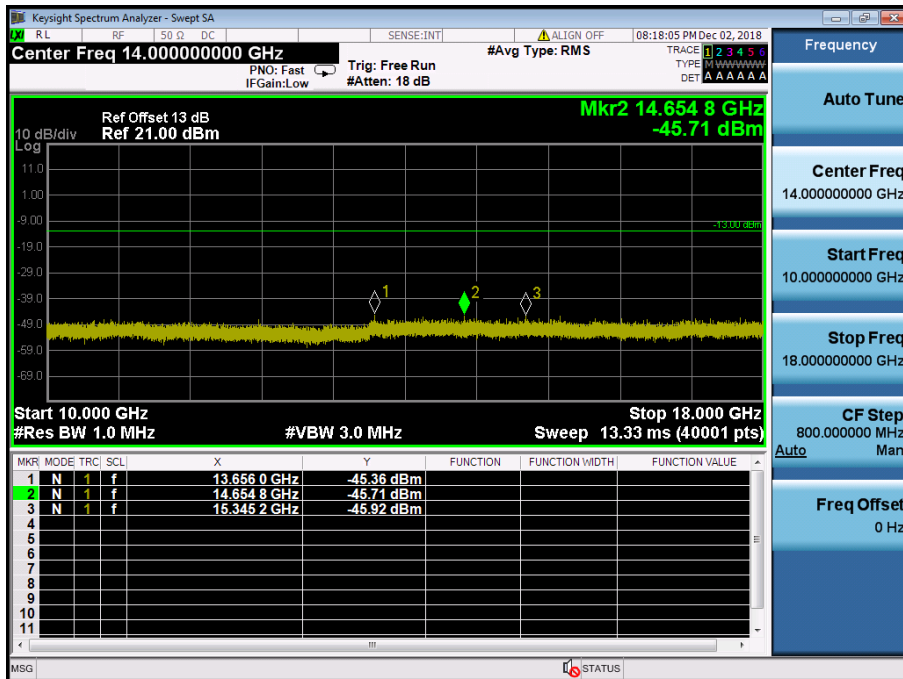

LTE Band 4 / 1.4MHz / QPSK - RB Size/Offset (3/0) – Low Channel

LTE Band 4 / 1.4MHz / QPSK - RB Size/Offset (3/0) – Low Channel

LTE Band 4 / 1.4MHz / QPSK - RB Size/Offset (1/5) – Mid Channel

LTE Band 4 / 1.4MHz / QPSK - RB Size/Offset (1/5) – Mid Channel

LTE Band 4 / 1.4MHz / 16QAM - RB Size/Offset (6/0) – High Channel

LTE Band 4 / 1.4MHz / 16QAM - RB Size/Offset (6/0) – High Channel

8.4.7 LTE Band 2

LTE Band 2 / 20MHz / QPSK - RB Size/Offset (50/25) –Low Channel