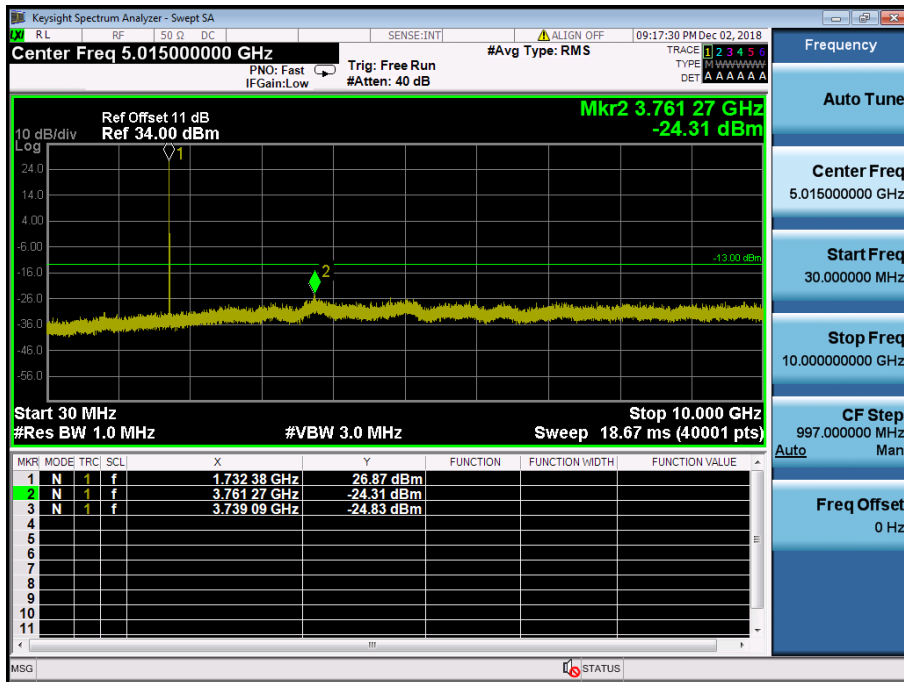

LTE Band 4 / 5MHz / QPSK - RB Size/Offset (1/24) – High Channel

LTE Band 4 / 5MHz / QPSK - RB Size/Offset (1/24) – High Channel

LTE Band 4 / 3MHz / 16QAM - RB Size/Offset (8/7) – Low Channel

LTE Band 4 / 3MHz / 16QAM - RB Size/Offset (8/7) – Low Channel

LTE Band 4 / 3MHz / QPSK - RB Size/Offset (8/4) – Mid Channel

LTE Band 4 / 3MHz / QPSK - RB Size/Offset (8/4) – Mid Channel

LTE Band 4 / 3MHz / QPSK - RB Size/Offset (1/14) – High Channel

LTE Band 4 / 3MHz / QPSK - RB Size/Offset (1/14) – High Channel