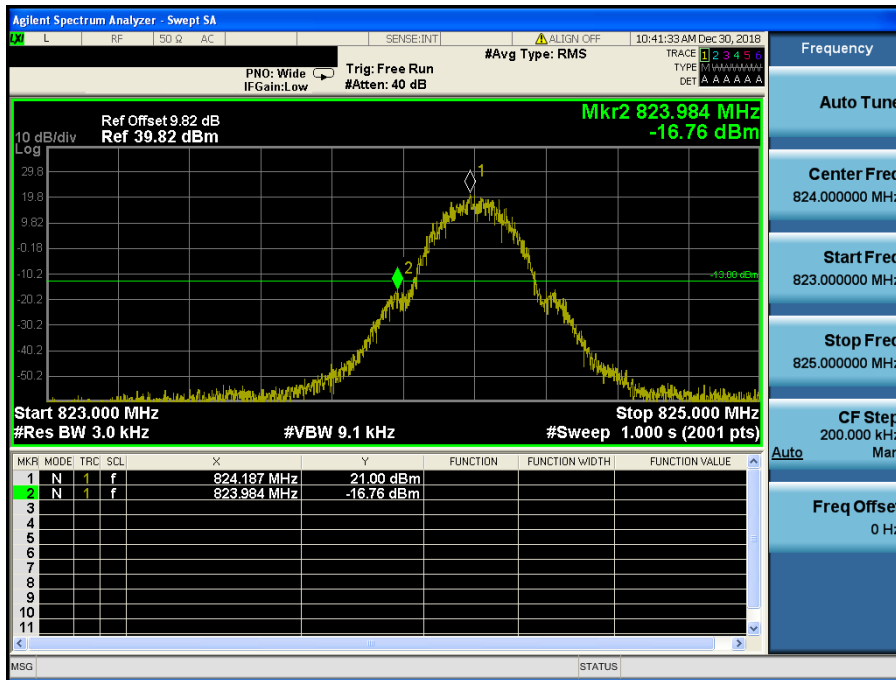

HSUPA1900 & Channel: 9262

HSUPA1900 & Channel: 9262

HSUPA1900 & Channel: 9400

HSUPA1900 & Channel: 9400

HSUPA1900 & Channel: 9538

HSUPA1900 & Channel: 9538

### 8.4 BAND EDGE EMISSIONS AT ANTENNA TERMINAL

#### GSM850 & Channel: 128