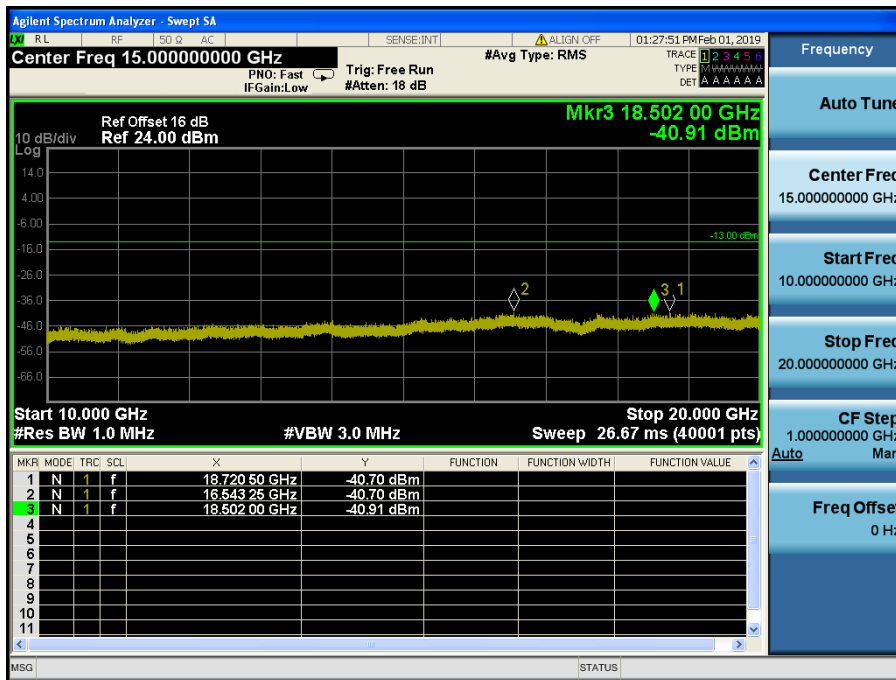

HSUPA1900 & Channel: 9262

HSUPA1900 & Channel: 9262

HSUPA1900 & Channel: 9400

HSUPA1900 & Channel: 9400

HSUPA1900 & Channel: 9538

HSUPA1900 & Channel: 9538

### 8.4 BAND EDGE EMISSIONS AT ANTENNA TERMINAL

#### GSM850 & Channel: 128