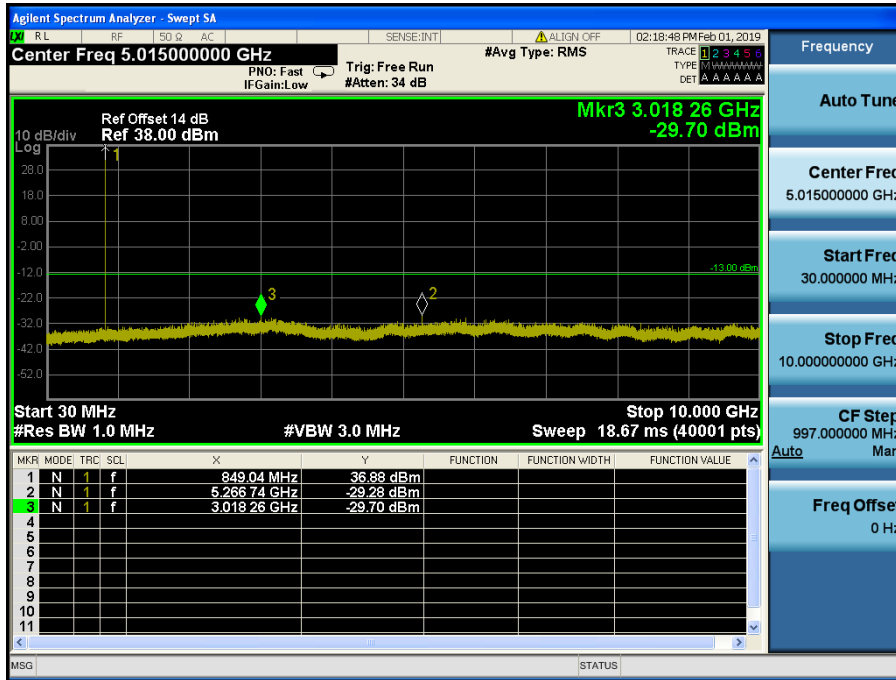

GSM850 & Channel: 251