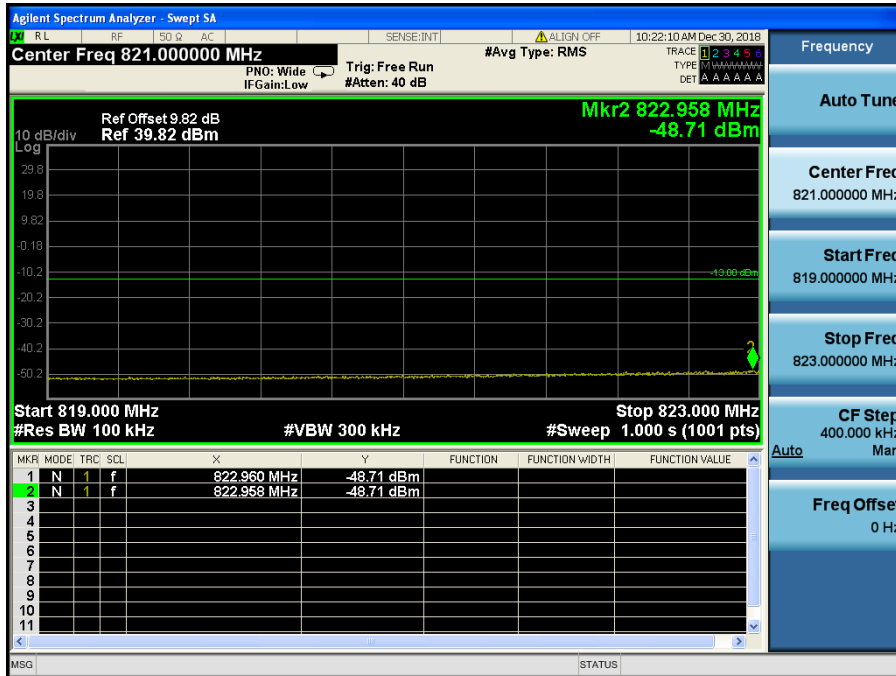

GSM850 & Channel: 128