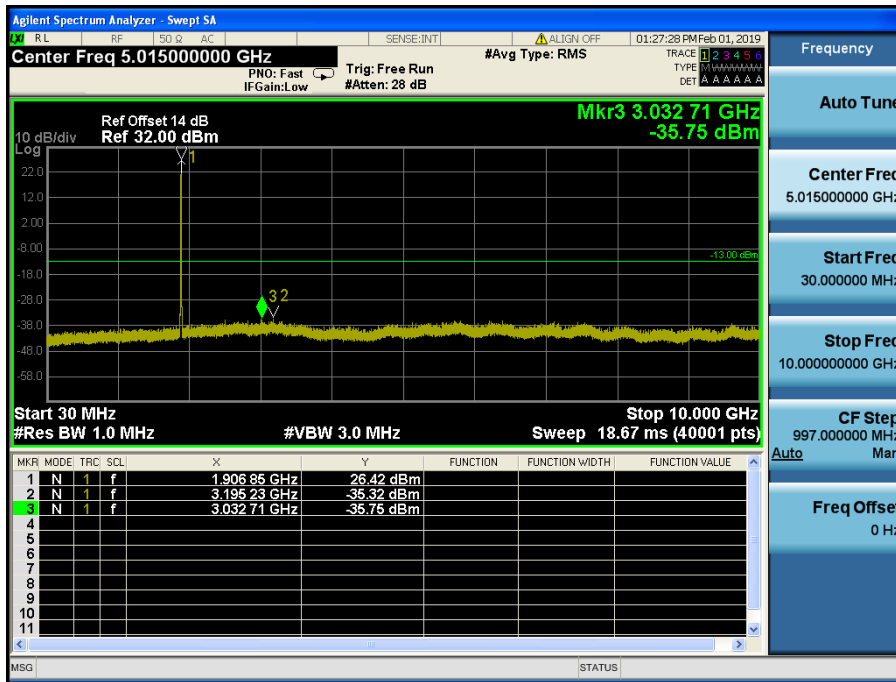

HSUPA1900 & Channel: 9262

HSUPA1900 & Channel: 9262

HSUPA1900 & Channel: 9400

HSUPA1900 & Channel: 9400

HSUPA1900 & Channel: 9538

HSUPA1900 & Channel: 9538

### 8.4 BAND EDGE EMISSIONS AT ANTENNA TERMINAL

#### GSM850 & Channel: 128