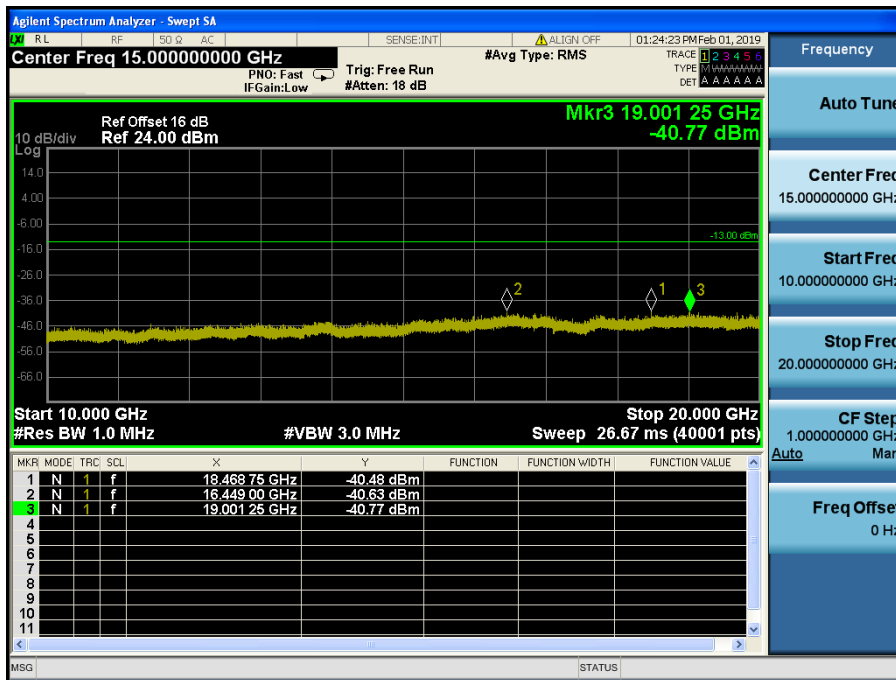

HSUPA1900 & Channel: 9262

HSUPA1900 & Channel: 9262

HSUPA1900 & Channel: 9400

HSUPA1900 & Channel: 9400

HSUPA1900 & Channel: 9538

HSUPA1900 & Channel: 9538

### 8.4 BAND EDGE EMISSIONS AT ANTENNA TERMINAL

#### GSM850 & Channel: 128