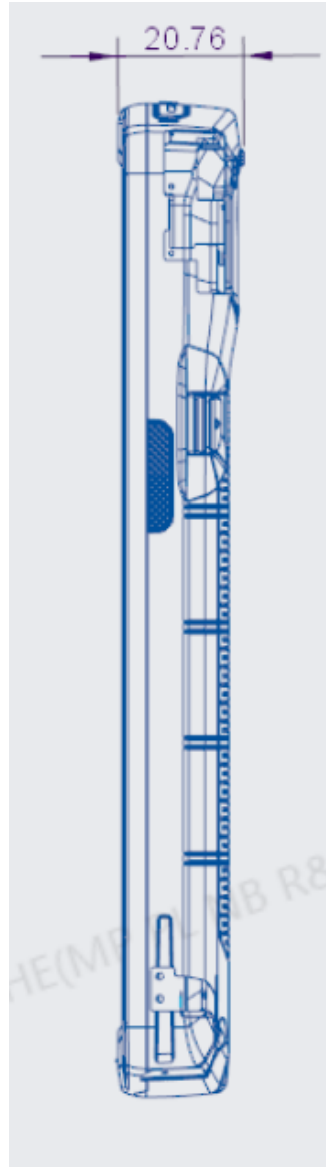

NFC (13.56MHz)-

GPS, Wifi  
ANT(DUAL BAND ANT,  
GPS : 1.5GHz-RX, Wifi :  
2.4GHz, 5GHz-TX-RX)