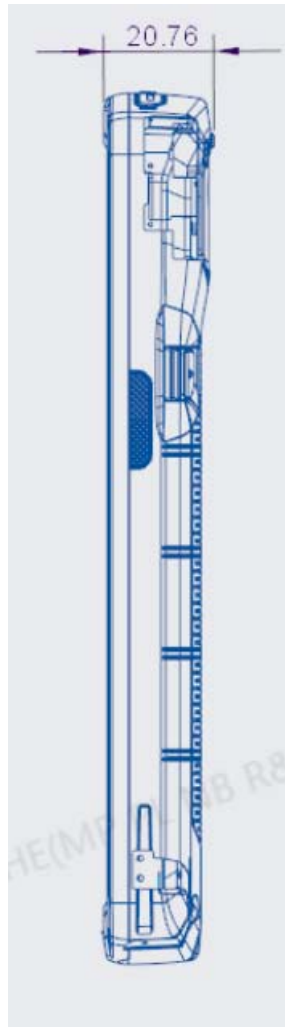

NFC (13.56MHz)-

GPS, Wifi
ANT(DUAL BAND ANT,
GPS : 1.5GHz-RX, Wifi :
2.4GHz, 5GHz-TX-RX)