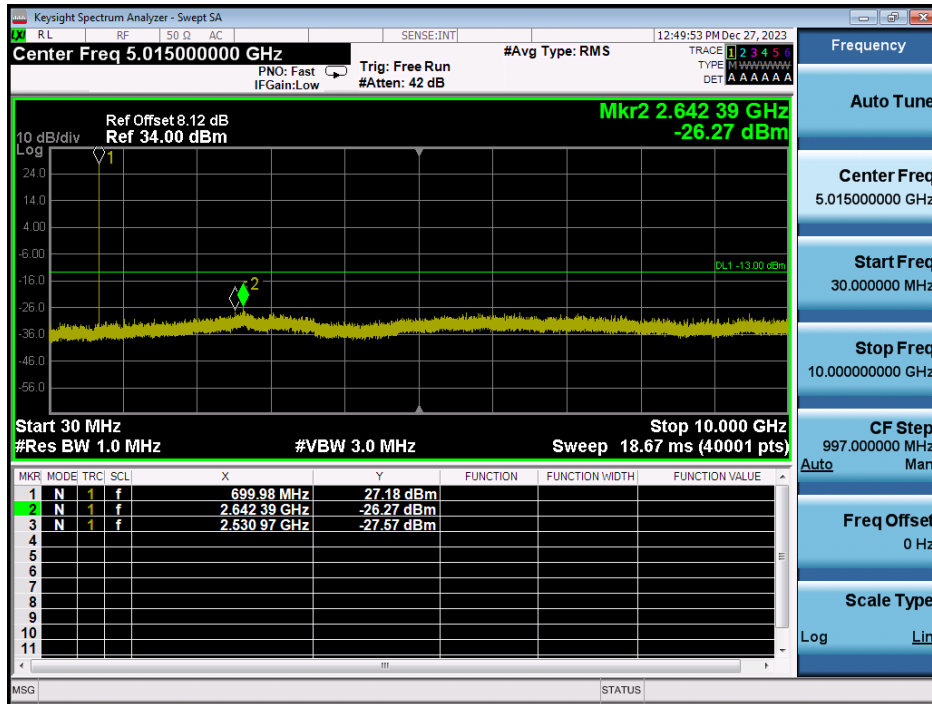

LTE Band 12 / 5MHz / 64QAM - RB Size/Offset (1/0) - Mid Channel

LTE Band 12 / 5MHz / 16QAM - RB Size/Offset (1/0) - High Channel

LTE Band 12 / 3MHz / 64QAM - RB Size/Offset (8/7) - Low Channel

LTE Band 12 / 3MHz / 64QAM - RB Size/Offset (8/0) - Mid Channel

LTE Band 12 / 3MHz / QPSK - RB Size/Offset (8/4) - High Channel

LTE Band 12 / 1.4MHz / QPSK - RB Size/Offset (3/2) - Low Channel

LTE Band 12 / 1.4MHz / 16QAM - RB Size/Offset (3/3) - Mid Channel

LTE Band 12 / 1.4MHz / 16QAM - RB Size/Offset (1/0) - High Channel