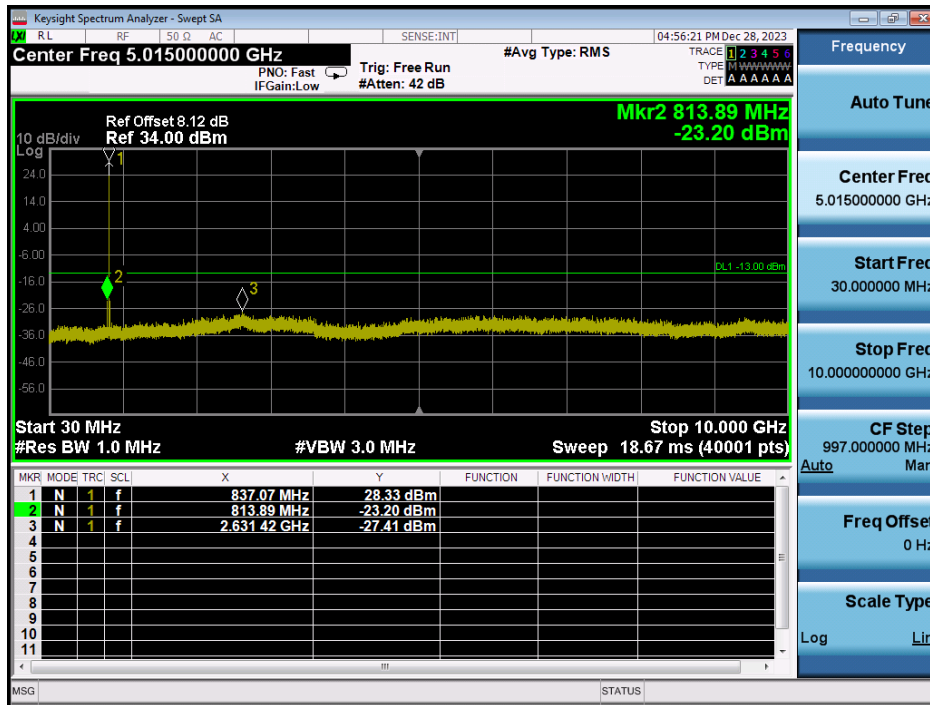

LTE Band 26 / 5MHz / 64QAM - RB Size/Offset (1/12) - High Channel

LTE Band 26 / 3MHz / 64QAM - RB Size/Offset (1/14) - Low Channel

LTE Band 26 / 3MHz / QPSK - RB Size/Offset (15/0) - Mid Channel

LTE Band 26 / 3MHz / QPSK - RB Size/Offset (1/14) - High Channel

LTE Band 26 / 1.4MHz / QPSK - RB Size/Offset (1/5) - Low Channel

LTE Band 26 / 1.4MHz / QPSK - RB Size/Offset (1/5) - Mid Channel

LTE Band 26 / 1.4MHz / 16QAM - RB Size/Offset (6/0) - High Channel

8.4.6. LTE Band 66(4)