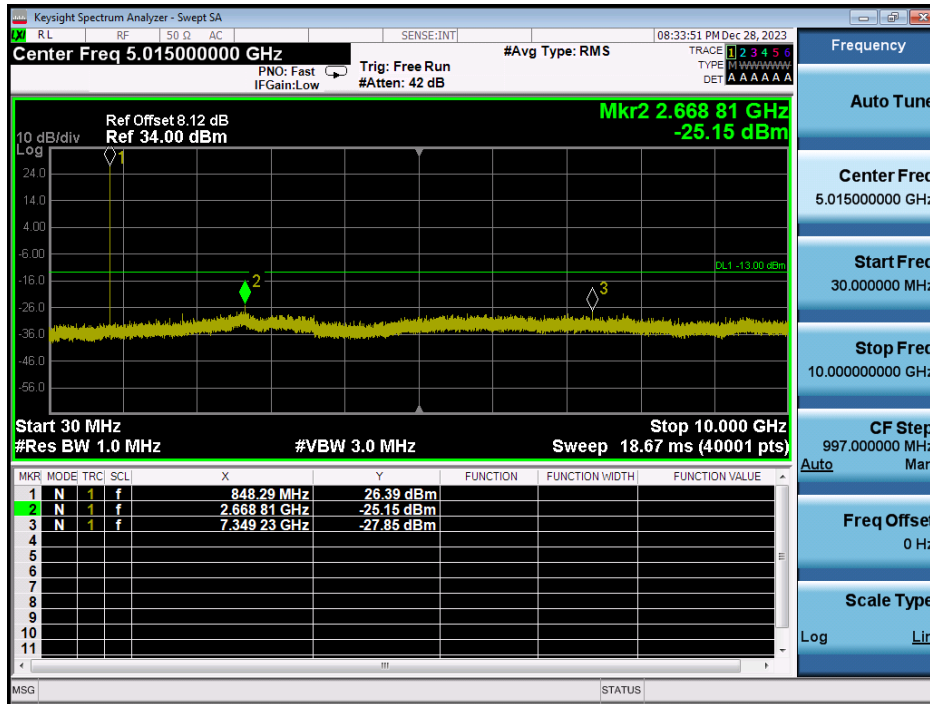

LTE Band 26 / 5MHz / 64QAM - RB Size/Offset (1/12) - High Channel

LTE Band 26 / 3MHz / 64QAM - RB Size/Offset (1/14) - Low Channel

LTE Band 26 / 3MHz / QPSK - RB Size/Offset (15/0) - Mid Channel

LTE Band 26 / 3MHz / QPSK - RB Size/Offset (1/14) - High Channel

LTE Band 26 / 1.4MHz / QPSK - RB Size/Offset (1/5) - Low Channel

LTE Band 26 / 1.4MHz / QPSK - RB Size/Offset (1/5) - Mid Channel

LTE Band 26 / 1.4MHz / 16QAM - RB Size/Offset (6/0) - High Channel

8.4.6. LTE Band 66(4)