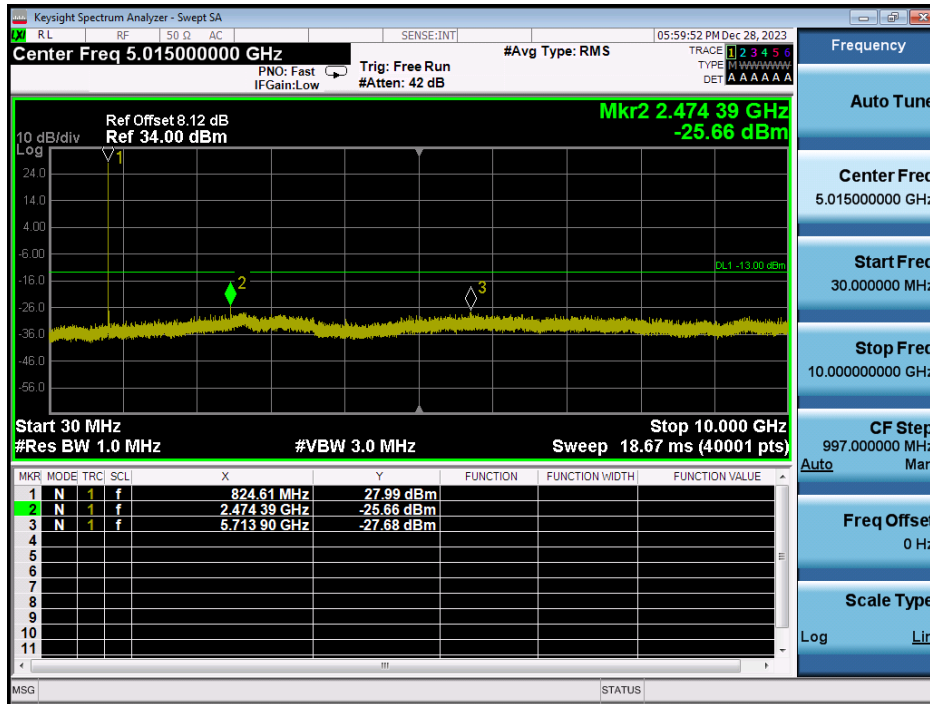

8.4.4. LTE Band 26

LTE Band 26 / 15MHz / 16QAM - RB Size/Offset (36/39) - Low Channel

LTE Band 26 / 15MHz / 16QAM - RB Size/Offset (1/0) - Mid Channel

LTE Band 26 / 10MHz / 16QAM - RB Size/Offset (1/0) - Low Channel

LTE Band 26 / 10MHz / 64QAM - RB Size/Offset (50/0) - Mid Channel

LTE Band 26 / 10MHz / 64QAM - RB Size/Offset (25/25) - High Channel

LTE Band 26 / 5MHz / QPSK - RB Size/Offset (1/0) - Low Channel

LTE Band 26 / 5MHz / 64QAM - RB Size/Offset (1/24) - Mid Channel