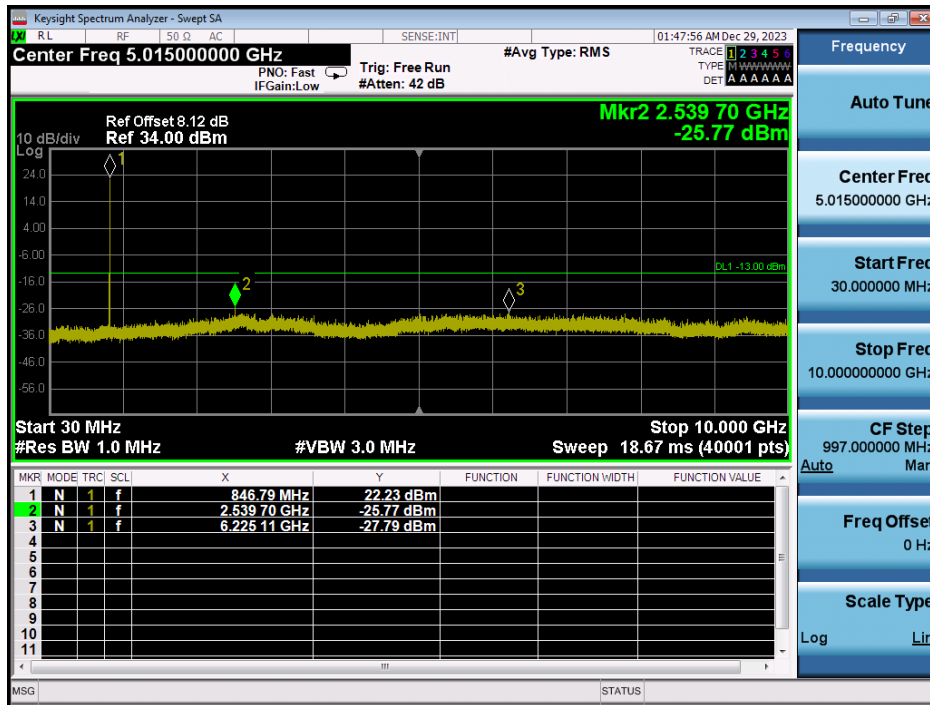

8.4.4. LTE Band 26

LTE Band 26 / 15MHz / 16QAM - RB Size/Offset (36/39) - Low Channel

LTE Band 26 / 15MHz / 16QAM - RB Size/Offset (1/0) - Mid Channel

LTE Band 26 / 10MHz / 16QAM - RB Size/Offset (1/0) - Low Channel

LTE Band 26 / 10MHz / 64QAM - RB Size/Offset (50/0) - Mid Channel

LTE Band 26 / 10MHz / 64QAM - RB Size/Offset (25/25) - High Channel

LTE Band 26 / 5MHz / QPSK - RB Size/Offset (1/0) - Low Channel

LTE Band 26 / 5MHz / 64QAM - RB Size/Offset (1/24) - Mid Channel