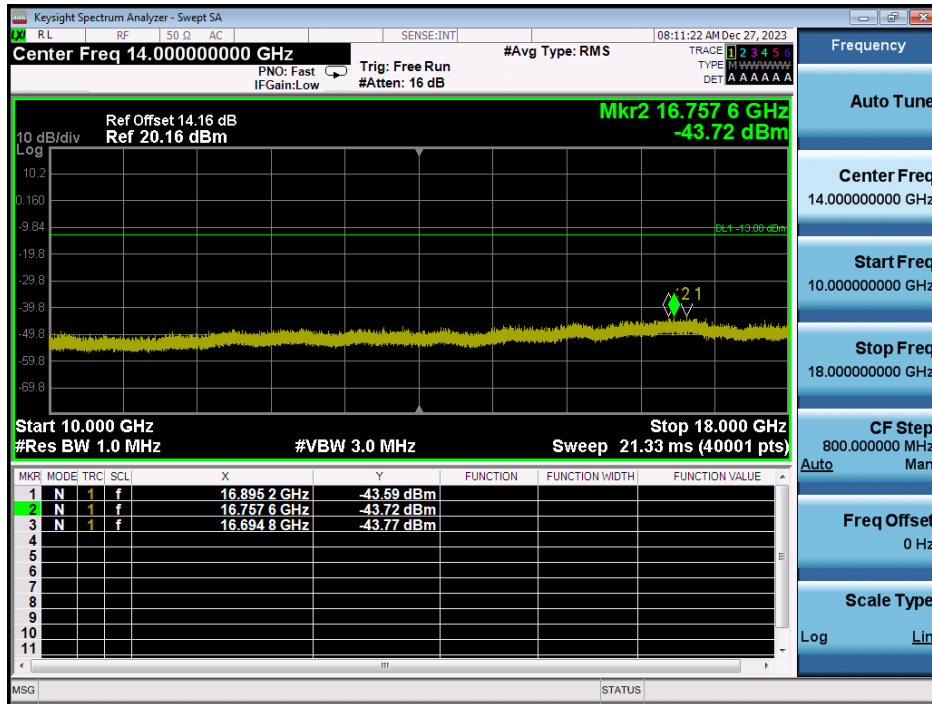

LTE Band 66 / 20MHz / 16QAM - RB Size/Offset (50/50) - High Channel

LTE Band 66 / 20MHz / 16QAM - RB Size/Offset (50/50) - High Channel

LTE Band 66 / 15MHz / 16QAM - RB Size/Offset (1/74) - Low Channel

LTE Band 66 / 15MHz / 16QAM - RB Size/Offset (1/74) - Low Channel

LTE Band 66 / 15MHz / QPSK - RB Size/Offset (1/0) - Mid Channel

LTE Band 66 / 15MHz / QPSK - RB Size/Offset (1/0) - Mid Channel

LTE Band 66 / 15MHz / QPSK - RB Size/Offset (36/18) - High Channel

LTE Band 66 / 15MHz / QPSK RB Size/Offset (36/18) - High Channel

LTE Band 66 / 10MHz / 64QAM - RB Size/Offset (25/25) - Low Channel

LTE Band 66 / 10MHz / 64QAM - RB Size/Offset (25/25) - Low Channel

LTE Band 66 / 10MHz / 16QAM - RB Size/Offset (25/25) - Mid Channel

LTE Band 66 / 10MHz / 16QAM - RB Size/Offset (25/25) - Mid Channel