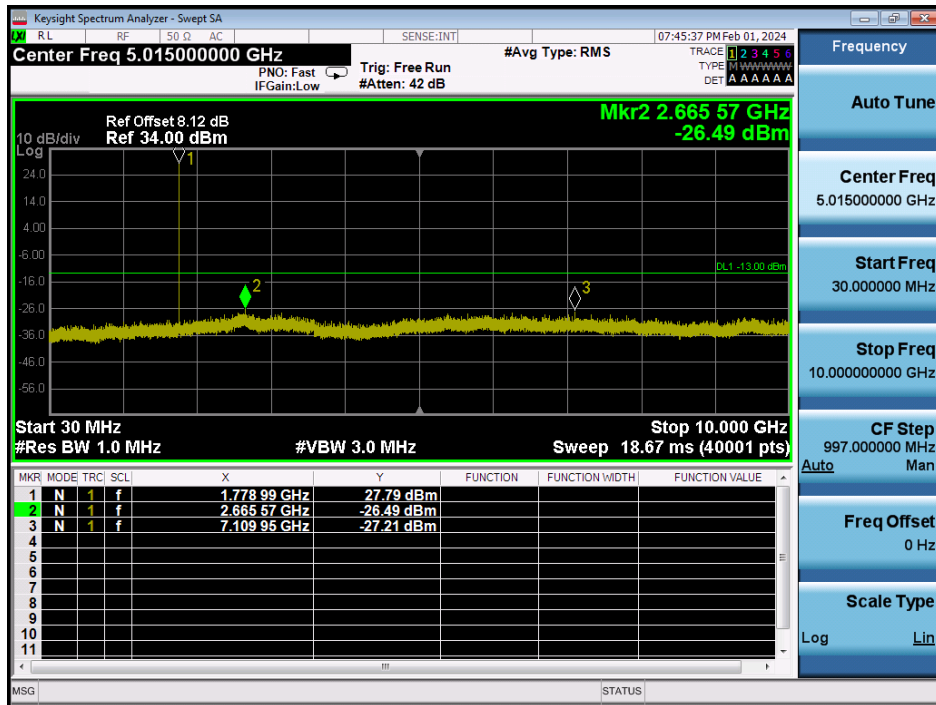

LTE Band 66 / 5MHz / 64QAM - RB Size/Offset (1/12) - Mid Channel

LTE Band 66 / 5MHz / 64QAM - RB Size/Offset (1/12) - Mid Channel

LTE Band 66 / 5MHz / 64QAM - RB Size/Offset (1/24) - High Channel

LTE Band 66 / 5MHz / 64QAM - RB Size/Offset (1/24) - High Channel

LTE Band 66 / 3MHz / 64QAM - RB Size/Offset (1/7) - Low Channel

LTE Band 66 / 3MHz / 64QAM - RB Size/Offset (1/7) - Low Channel

LTE Band 66 / 3MHz / QPSK - RB Size/Offset (15/0) - Mid Channel

LTE Band 66 / 3MHz / QPSK - RB Size/Offset (15/0) - Mid Channel

LTE Band 66 / 3MHz / 64QAM - RB Size/Offset (1/7) - High Channel

LTE Band 66 / 3MHz / 64QAM - RB Size/Offset (1/7) - High Channel

LTE Band 66 / 1.4MHz / 16QAM - RB Size/Offset (6/0) - Low Channel

LTE Band 66 / 1.4MHz / 16QAM - RB Size/Offset (6/0) - Low Channel