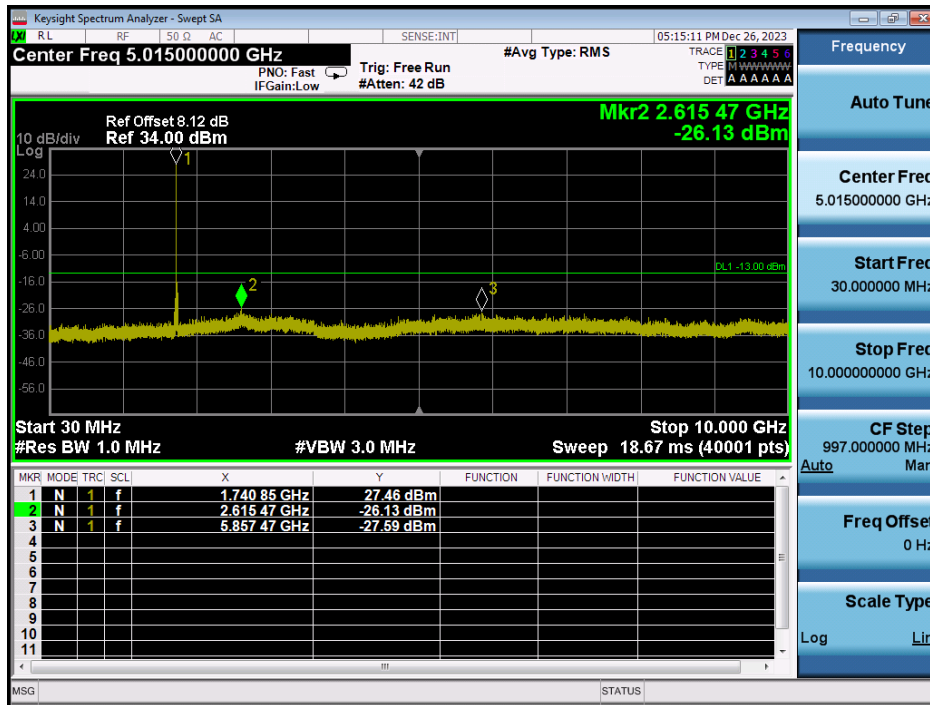

LTE Band 66 / 20MHz / 16QAM - RB Size/Offset (50/50) - High Channel

LTE Band 66 / 20MHz / 16QAM - RB Size/Offset (50/50) - High Channel

LTE Band 66 / 15MHz / 16QAM - RB Size/Offset (1/74) - Low Channel

LTE Band 66 / 15MHz / 16QAM - RB Size/Offset (1/74) - Low Channel

LTE Band 66 / 15MHz / QPSK - RB Size/Offset (1/0) - Mid Channel

LTE Band 66 / 15MHz / QPSK - RB Size/Offset (1/0) - Mid Channel

LTE Band 66 / 15MHz / QPSK - RB Size/Offset (36/18) - High Channel

LTE Band 66 / 15MHz / QPSK RB Size/Offset (36/18) - High Channel

LTE Band 66 / 10MHz / 64QAM - RB Size/Offset (25/25) - Low Channel

LTE Band 66 / 10MHz / 64QAM - RB Size/Offset (25/25) - Low Channel

LTE Band 66 / 10MHz / 16QAM - RB Size/Offset (25/25) - Mid Channel

LTE Band 66 / 10MHz / 16QAM - RB Size/Offset (25/25) - Mid Channel