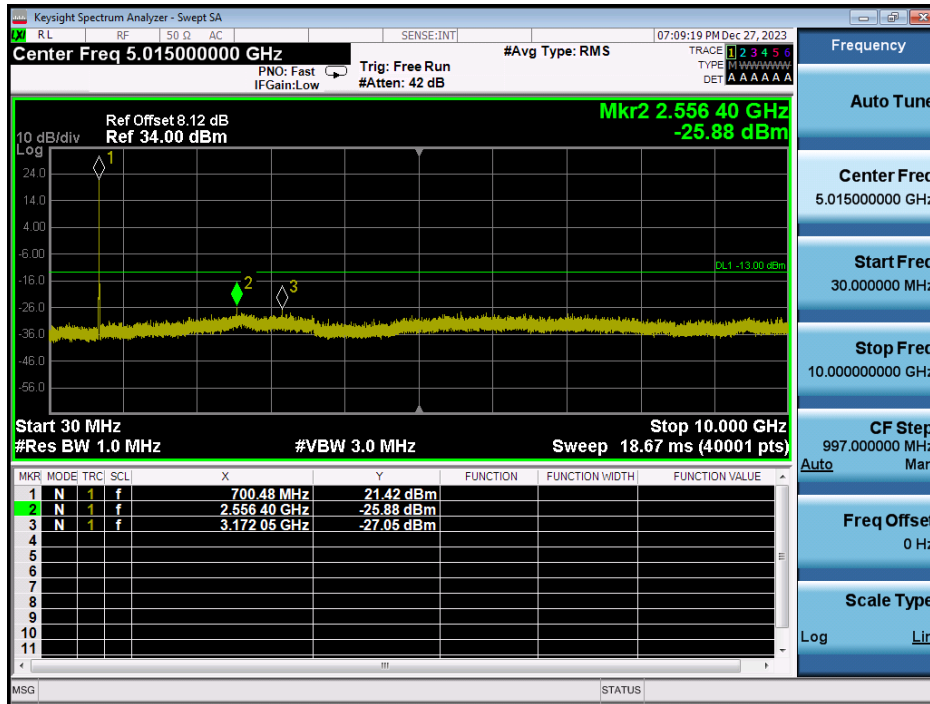

#### 8.4.1. LTE Band 12(17)

LTE Band 12 / 10MHz / QPSK - RB Size/Offset (1/49) - Low Channel

LTE Band 12 / 10MHz / 16QAM - RB Size/Offset (1/0) – High Channel

LTE Band 12 / 5MHz / 64QAM - RB Size/Offset (25/0) - Low Channel

LTE Band 12 / 5MHz / 64QAM - RB Size/Offset (1/0) - Mid Channel

LTE Band 12 / 5MHz / 16QAM - RB Size/Offset (1/0) - High Channel

LTE Band 12 / 3MHz / 64QAM - RB Size/Offset (8/7) - Low Channel

LTE Band 12 / 3MHz / 64QAM - RB Size/Offset (8/0) - Mid Channel