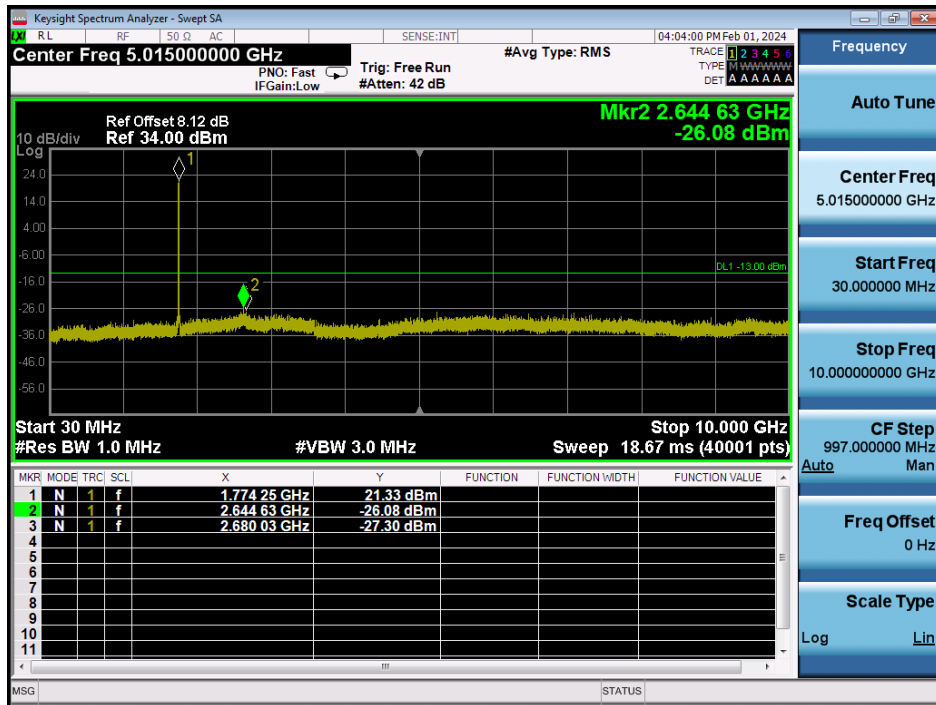

LTE Band 66 / 20MHz / 16QAM - RB Size/Offset (50/50) - High Channel

LTE Band 66 / 20MHz / 16QAM - RB Size/Offset (50/50) - High Channel

LTE Band 66 / 15MHz / 16QAM - RB Size/Offset (1/74) - Low Channel

LTE Band 66 / 15MHz / 16QAM - RB Size/Offset (1/74) - Low Channel

LTE Band 66 / 15MHz / QPSK - RB Size/Offset (1/0) - Mid Channel

LTE Band 66 / 15MHz / QPSK - RB Size/Offset (1/0) - Mid Channel

LTE Band 66 / 15MHz / QPSK - RB Size/Offset (36/18) - High Channel

LTE Band 66 / 15MHz / QPSK RB Size/Offset (36/18) - High Channel