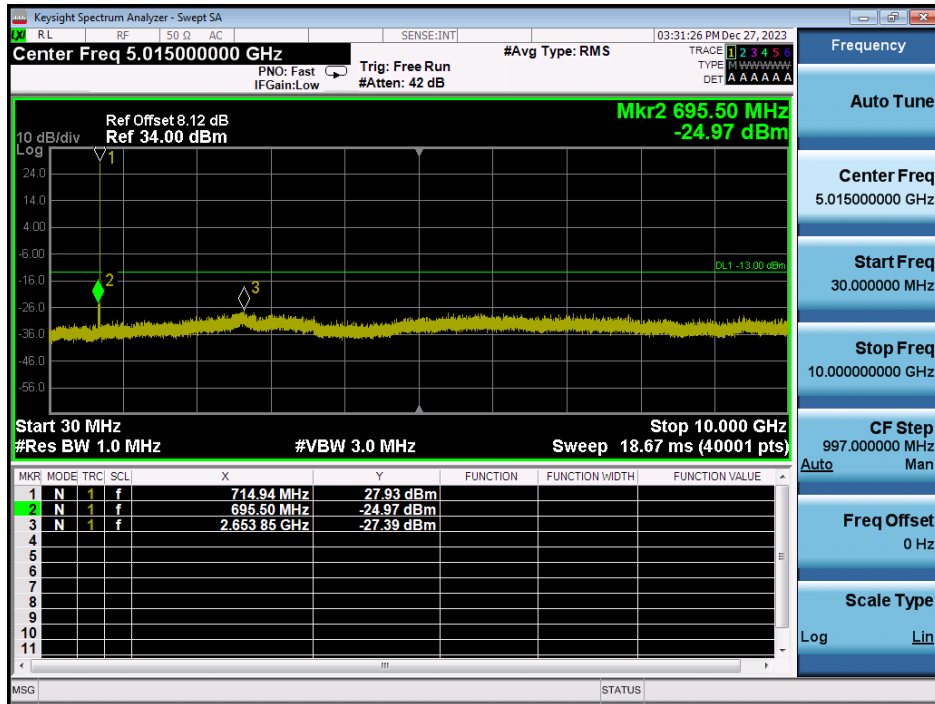

LTE Band 12 / 5MHz / 64QAM - RB Size/Offset (1/0) - Mid Channel

LTE Band 12 / 5MHz / 16QAM - RB Size/Offset (1/0) - High Channel

LTE Band 12 / 3MHz / 64QAM - RB Size/Offset (8/7) - Low Channel

LTE Band 12 / 3MHz / 64QAM - RB Size/Offset (8/0) - Mid Channel

LTE Band 12 / 3MHz / QPSK - RB Size/Offset (8/4) - High Channel

LTE Band 12 / 1.4MHz / QPSK - RB Size/Offset (3/2) - Low Channel

LTE Band 12 / 1.4MHz / 16QAM - RB Size/Offset (3/3) - Mid Channel

LTE Band 12 / 1.4MHz / 16QAM - RB Size/Offset (1/0) - High Channel