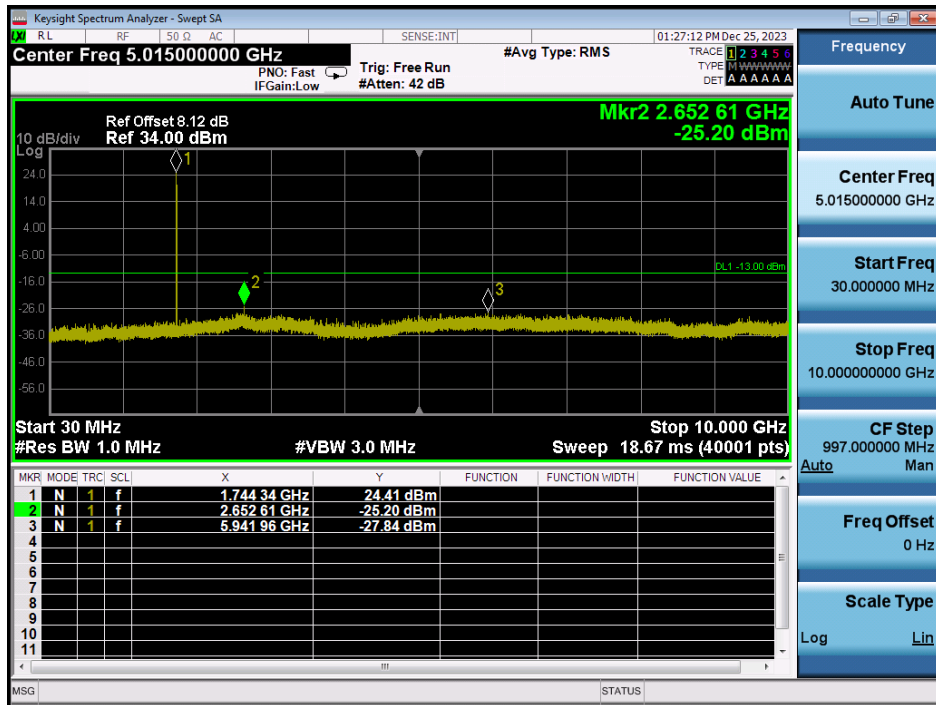

LTE Band 66 / 10MHz / 16QAM - RB Size/Offset (25/12) - High Channel

LTE Band 66 / 10MHz / 16QAM - RB Size/Offset (25/12) - High Channel

LTE Band 66 / 5MHz / QPSK - RB Size/Offset (12/13) - Low Channel

LTE Band 66 / 5MHz / QPSK - RB Size/Offset (12/13) - Low Channel

LTE Band 66 / 5MHz / 64QAM - RB Size/Offset (1/12) - Mid Channel

LTE Band 66 / 5MHz / 64QAM - RB Size/Offset (1/12) - Mid Channel

LTE Band 66 / 5MHz / 64QAM - RB Size/Offset (1/24) - High Channel

LTE Band 66 / 5MHz / 64QAM - RB Size/Offset (1/24) - High Channel

LTE Band 66 / 3MHz / 64QAM - RB Size/Offset (1/7) - Low Channel

LTE Band 66 / 3MHz / 64QAM - RB Size/Offset (1/7) - Low Channel

LTE Band 66 / 3MHz / QPSK - RB Size/Offset (15/0) - Mid Channel

LTE Band 66 / 3MHz / QPSK - RB Size/Offset (15/0) - Mid Channel