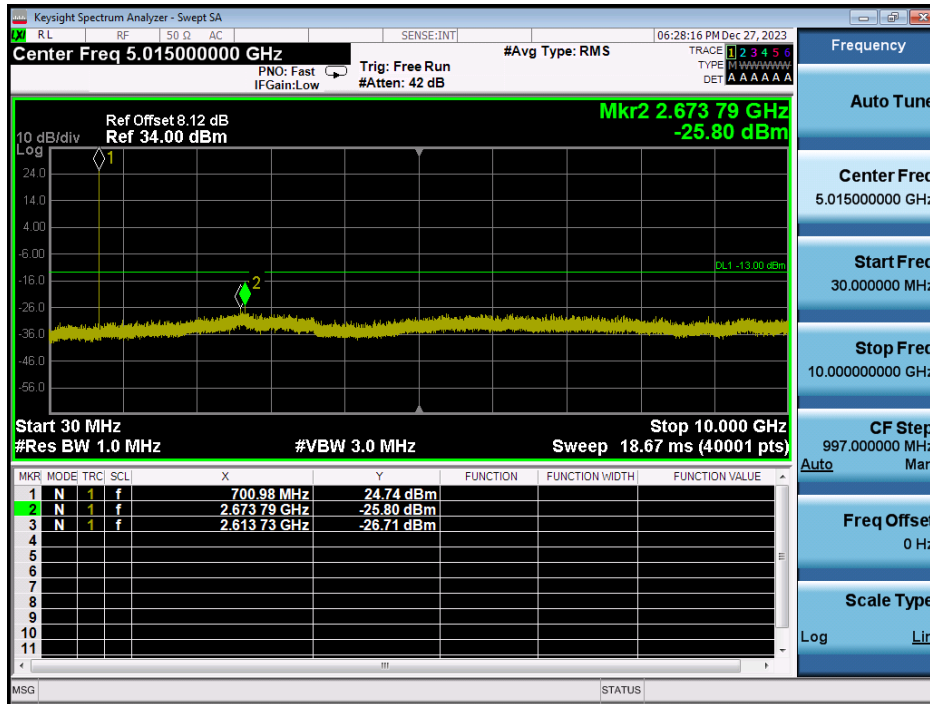

#### 8.4.1. LTE Band 12(17)

LTE Band 12 / 10MHz / QPSK - RB Size/Offset (1/49) - Low Channel

LTE Band 12 / 10MHz / 16QAM - RB Size/Offset (1/0) – High Channel

LTE Band 12 / 5MHz / 64QAM - RB Size/Offset (25/0) - Low Channel

LTE Band 12 / 5MHz / 64QAM - RB Size/Offset (1/0) - Mid Channel

LTE Band 12 / 5MHz / 16QAM - RB Size/Offset (1/0) - High Channel

LTE Band 12 / 3MHz / 64QAM - RB Size/Offset (8/7) - Low Channel

LTE Band 12 / 3MHz / 64QAM - RB Size/Offset (8/0) - Mid Channel