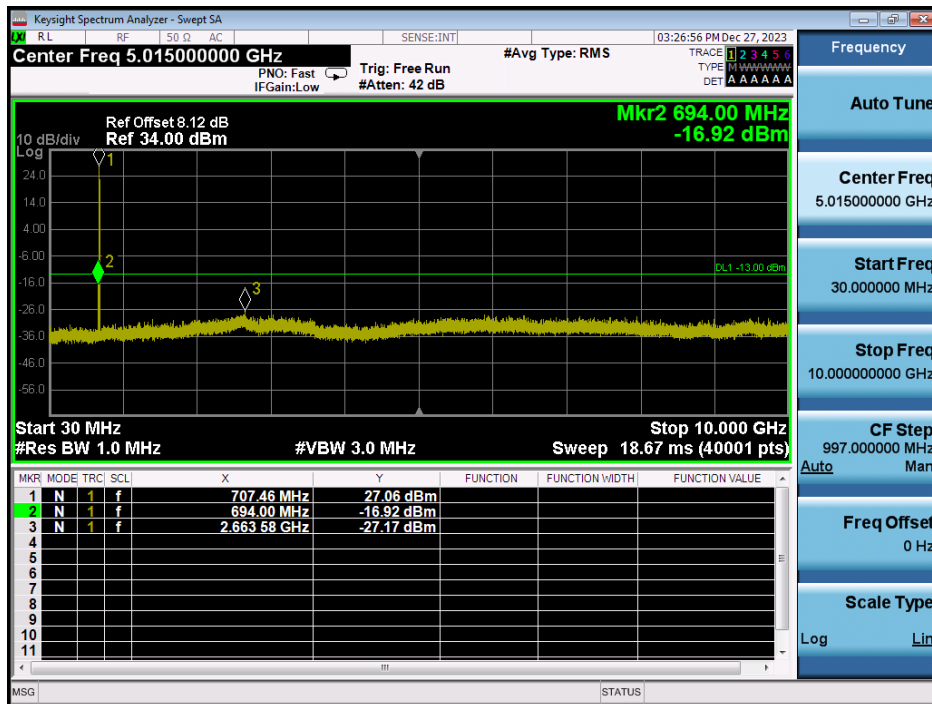

LTE Band 12 / 5MHz / 64QAM - RB Size/Offset (1/0) - Mid Channel

LTE Band 12 / 5MHz / 16QAM - RB Size/Offset (1/0) - High Channel

LTE Band 12 / 3MHz / 64QAM - RB Size/Offset (8/7) - Low Channel

LTE Band 12 / 3MHz / 64QAM - RB Size/Offset (8/0) - Mid Channel

LTE Band 12 / 3MHz / QPSK - RB Size/Offset (8/4) - High Channel

LTE Band 12 / 1.4MHz / QPSK - RB Size/Offset (3/2) - Low Channel

LTE Band 12 / 1.4MHz / 16QAM - RB Size/Offset (3/3) - Mid Channel

LTE Band 12 / 1.4MHz / 16QAM - RB Size/Offset (1/0) - High Channel