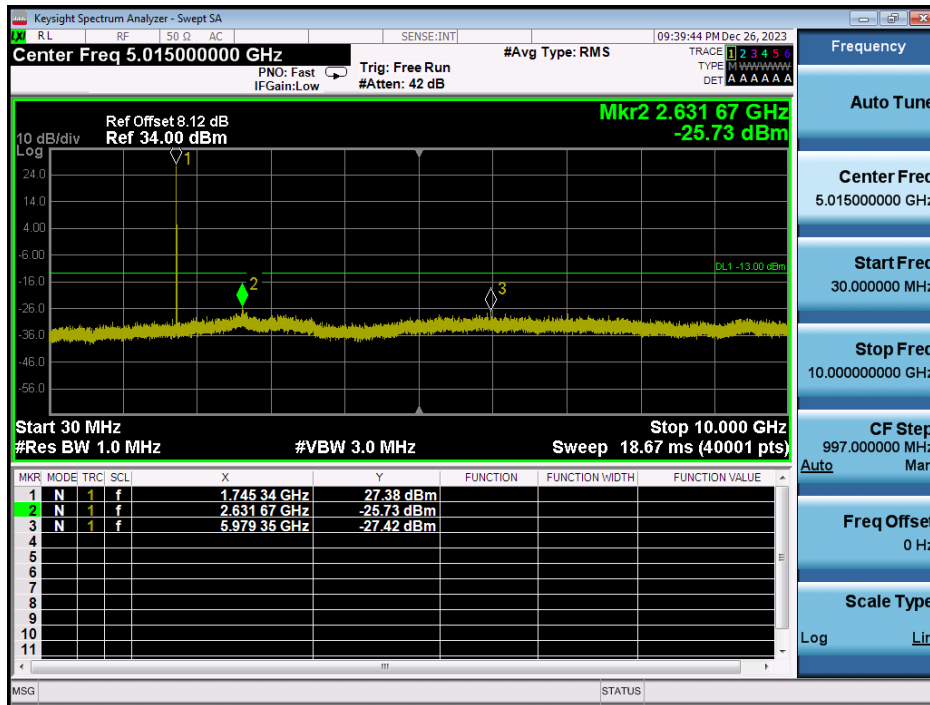

LTE Band 66 / 10MHz / 16QAM - RB Size/Offset (25/12) - High Channel

LTE Band 66 / 10MHz / 16QAM - RB Size/Offset (25/12) - High Channel

LTE Band 66 / 5MHz / QPSK - RB Size/Offset (12/13) - Low Channel

LTE Band 66 / 5MHz / QPSK - RB Size/Offset (12/13) - Low Channel

LTE Band 66 / 5MHz / 64QAM - RB Size/Offset (1/12) - Mid Channel

LTE Band 66 / 5MHz / 64QAM - RB Size/Offset (1/12) - Mid Channel

LTE Band 66 / 5MHz / 64QAM - RB Size/Offset (1/24) - High Channel

LTE Band 66 / 5MHz / 64QAM - RB Size/Offset (1/24) - High Channel