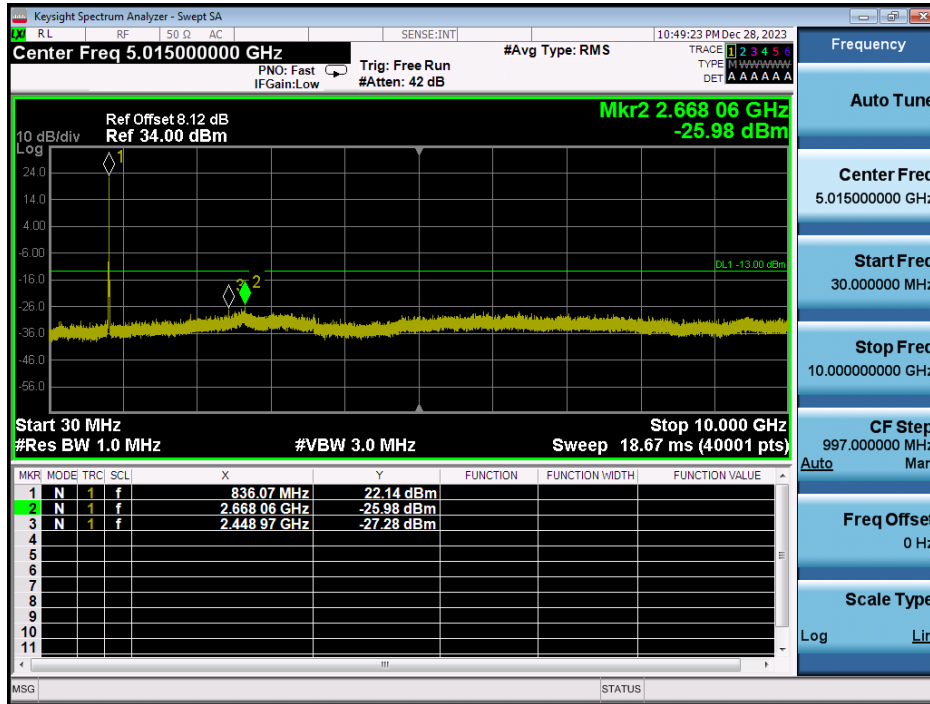

8.4.4. LTE Band 26

LTE Band 26 / 15MHz / 16QAM - RB Size/Offset (36/39) - Low Channel