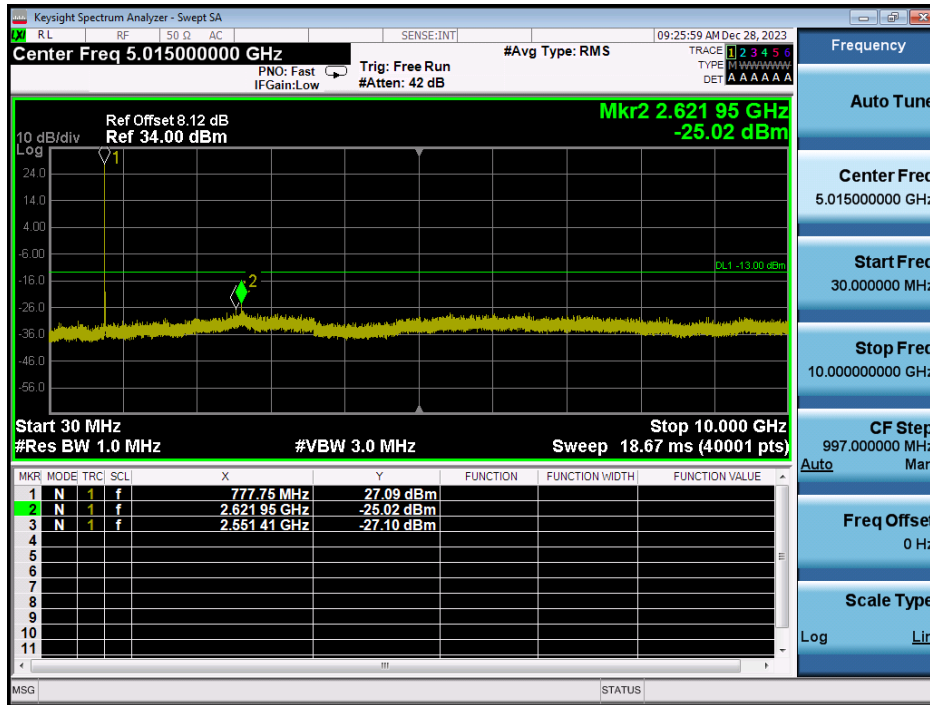

LTE Band 12 / 3MHz / QPSK - RB Size/Offset (8/4) - High Channel

LTE Band 12 / 1.4MHz / QPSK - RB Size/Offset (3/2) - Low Channel

LTE Band 12 / 1.4MHz / 16QAM - RB Size/Offset (3/3) - Mid Channel

LTE Band 12 / 1.4MHz / 16QAM - RB Size/Offset (1/0) - High Channel

8.4.3. LTE Band 13

LTE Band 13 / 10MHz / 16QAM - RB Size/Offset (1/0) - Low Channel

LTE Band 13 / 5MHz / 64QAM - RB Size/Offset (1/0) - Low Channel

LTE Band 13 / 5MHz / 64QAM - RB Size/Offset (12/6) - Mid Channel