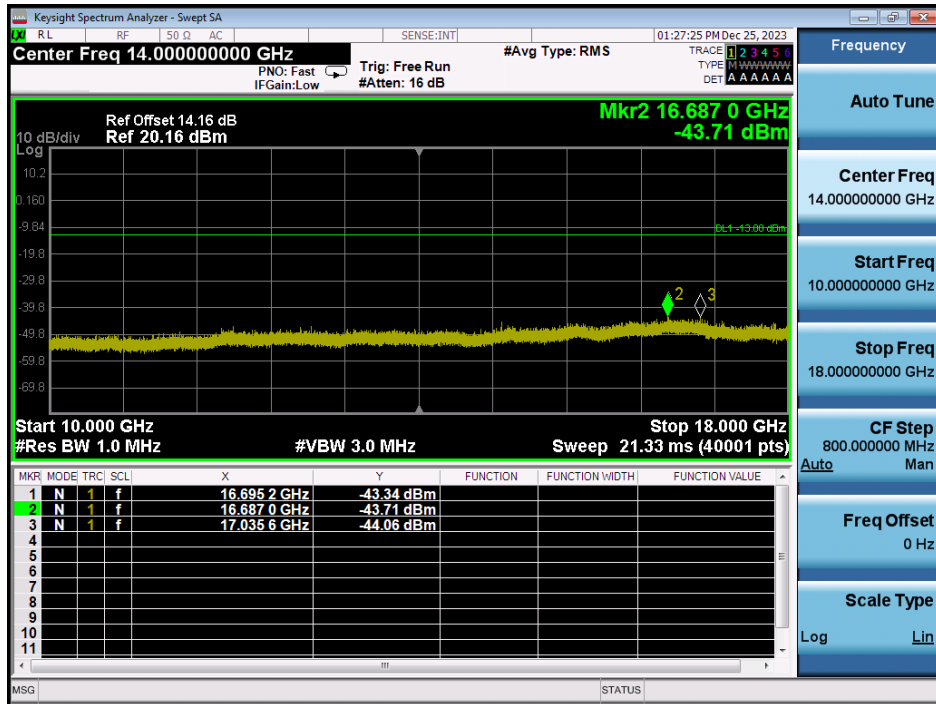

LTE Band 66 / 10MHz / 16QAM - RB Size/Offset (25/12) - High Channel

LTE Band 66 / 10MHz / 16QAM - RB Size/Offset (25/12) - High Channel

LTE Band 66 / 5MHz / QPSK - RB Size/Offset (12/13) - Low Channel

LTE Band 66 / 5MHz / QPSK - RB Size/Offset (12/13) - Low Channel

LTE Band 66 / 5MHz / 64QAM - RB Size/Offset (1/12) - Mid Channel

LTE Band 66 / 5MHz / 64QAM - RB Size/Offset (1/12) - Mid Channel

LTE Band 66 / 5MHz / 64QAM - RB Size/Offset (1/24) - High Channel

LTE Band 66 / 5MHz / 64QAM - RB Size/Offset (1/24) - High Channel

LTE Band 66 / 3MHz / 64QAM - RB Size/Offset (1/7) - Low Channel

LTE Band 66 / 3MHz / 64QAM - RB Size/Offset (1/7) - Low Channel

LTE Band 66 / 3MHz / QPSK - RB Size/Offset (15/0) - Mid Channel

LTE Band 66 / 3MHz / QPSK - RB Size/Offset (15/0) - Mid Channel

LTE Band 66 / 3MHz / 64QAM - RB Size/Offset (1/7) - High Channel

LTE Band 66 / 3MHz / 64QAM - RB Size/Offset (1/7) - High Channel

LTE Band 66 / 1.4MHz / 16QAM - RB Size/Offset (6/0) - Low Channel

LTE Band 66 / 1.4MHz / 16QAM - RB Size/Offset (6/0) - Low Channel