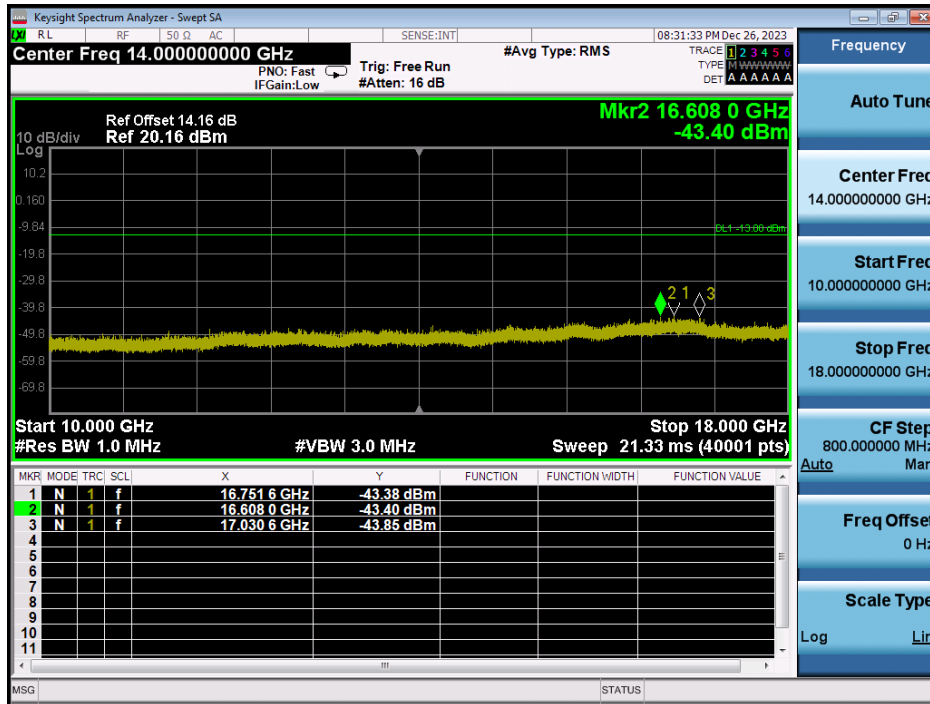

LTE Band 66 / 10MHz / 16QAM - RB Size/Offset (25/12) - High Channel

LTE Band 66 / 10MHz / 16QAM - RB Size/Offset (25/12) - High Channel

LTE Band 66 / 5MHz / QPSK - RB Size/Offset (12/13) - Low Channel

LTE Band 66 / 5MHz / QPSK - RB Size/Offset (12/13) - Low Channel

LTE Band 66 / 5MHz / 64QAM - RB Size/Offset (1/12) - Mid Channel

LTE Band 66 / 5MHz / 64QAM - RB Size/Offset (1/12) - Mid Channel

LTE Band 66 / 5MHz / 64QAM - RB Size/Offset (1/24) - High Channel

LTE Band 66 / 5MHz / 64QAM - RB Size/Offset (1/24) - High Channel

LTE Band 66 / 3MHz / 64QAM - RB Size/Offset (1/7) - Low Channel

LTE Band 66 / 3MHz / 64QAM - RB Size/Offset (1/7) - Low Channel

LTE Band 66 / 3MHz / QPSK - RB Size/Offset (15/0) - Mid Channel

LTE Band 66 / 3MHz / QPSK - RB Size/Offset (15/0) - Mid Channel

LTE Band 66 / 3MHz / 64QAM - RB Size/Offset (1/7) - High Channel

LTE Band 66 / 3MHz / 64QAM - RB Size/Offset (1/7) - High Channel

LTE Band 66 / 1.4MHz / 16QAM - RB Size/Offset (6/0) - Low Channel

LTE Band 66 / 1.4MHz / 16QAM - RB Size/Offset (6/0) - Low Channel