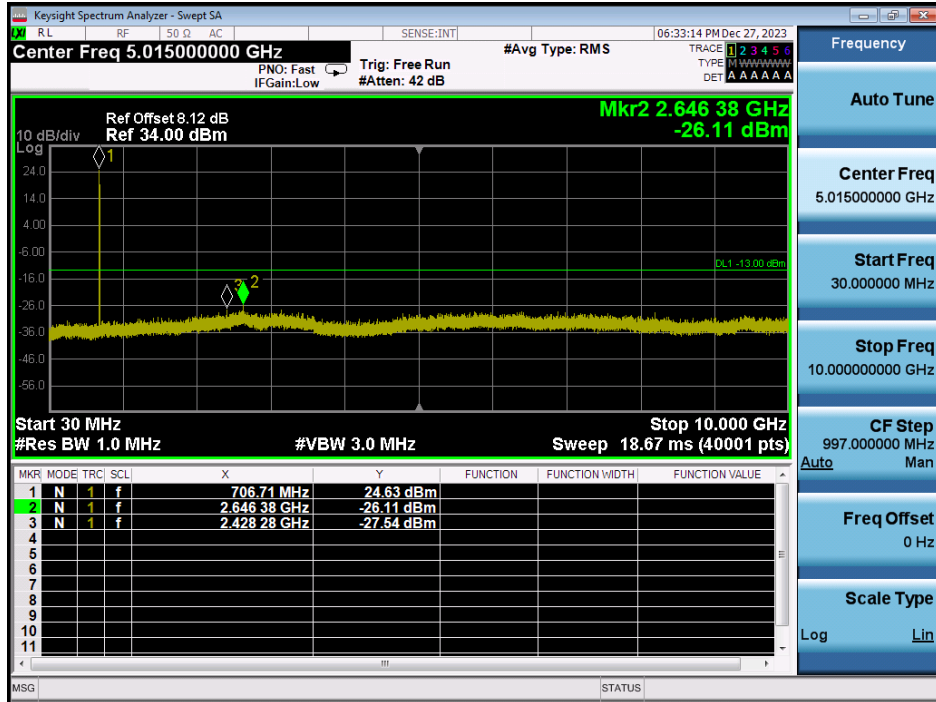

#### 8.4.1. LTE Band 12(17)

LTE Band 12 / 10MHz / QPSK - RB Size/Offset (1/49) - Low Channel

LTE Band 12 / 10MHz / 16QAM - RB Size/Offset (1/0) – High Channel

LTE Band 12 / 5MHz / 64QAM - RB Size/Offset (25/0) - Low Channel

LTE Band 12 / 5MHz / 64QAM - RB Size/Offset (1/0) - Mid Channel

LTE Band 12 / 5MHz / 16QAM - RB Size/Offset (1/0) - High Channel

LTE Band 12 / 3MHz / 64QAM - RB Size/Offset (8/7) - Low Channel

LTE Band 12 / 3MHz / 64QAM - RB Size/Offset (8/0) - Mid Channel