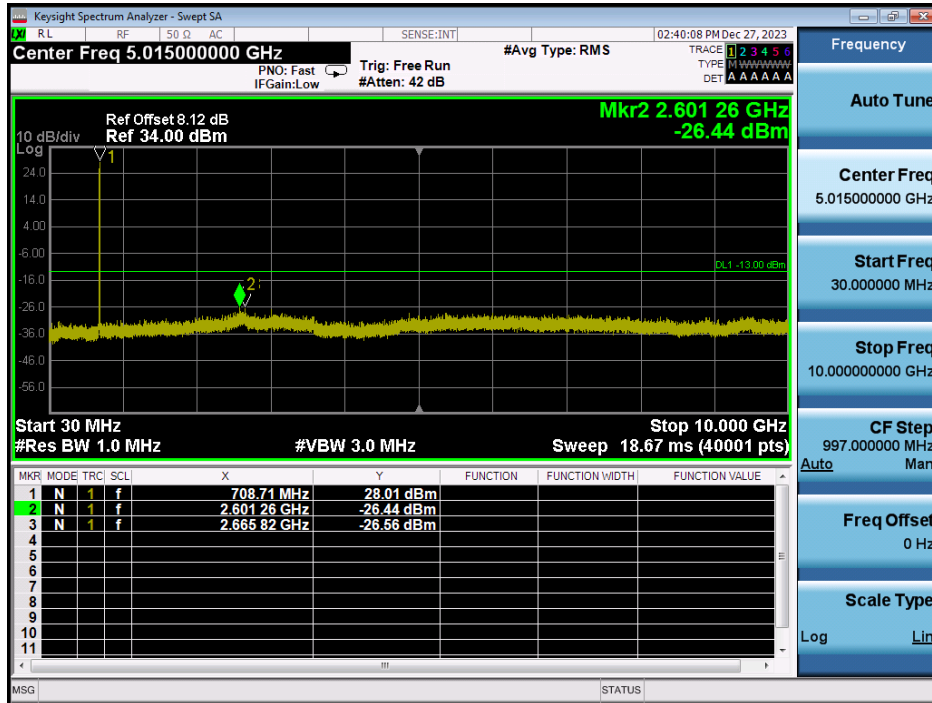

8.4. SPURIOUS AND HARMONICS EMISSIONS(Conducted)

8.4.1. LTE Band 12(17)

LTE Band 12 / 10MHz / QPSK - RB Size/Offset (1/49) - Low Channel