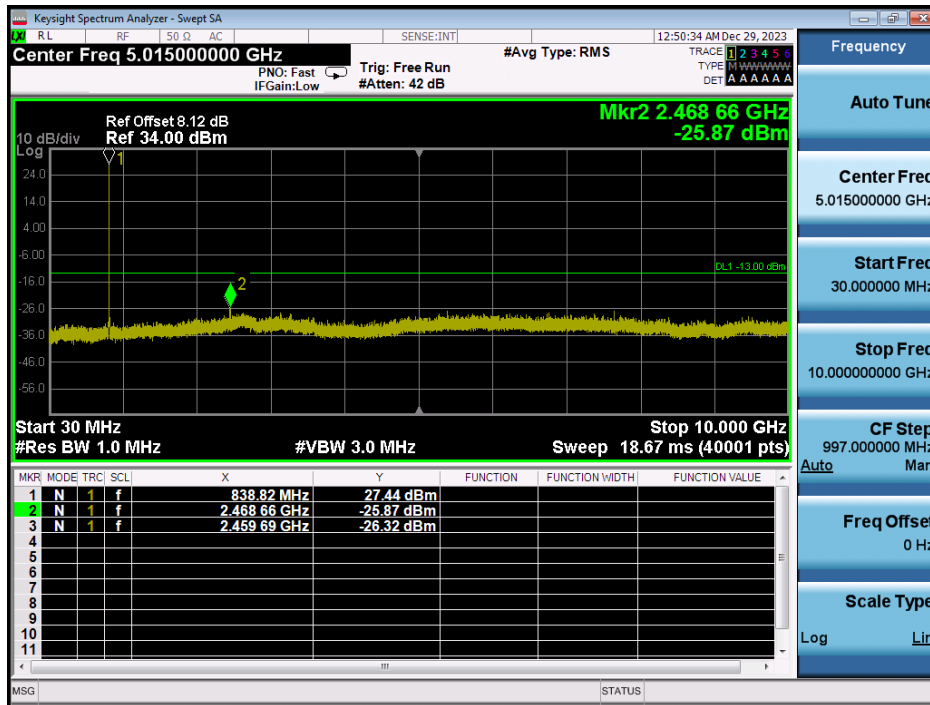

8.4.4. LTE Band 26

LTE Band 26 / 15MHz / 16QAM - RB Size/Offset (36/39) - Low Channel

LTE Band 26 / 15MHz / 16QAM - RB Size/Offset (1/0) - Mid Channel

LTE Band 26 / 10MHz / 16QAM - RB Size/Offset (1/0) - Low Channel

LTE Band 26 / 10MHz / 64QAM - RB Size/Offset (50/0) - Mid Channel

LTE Band 26 / 10MHz / 64QAM - RB Size/Offset (25/25) - High Channel

LTE Band 26 / 5MHz / QPSK - RB Size/Offset (1/0) - Low Channel

LTE Band 26 / 5MHz / 64QAM - RB Size/Offset (1/24) - Mid Channel