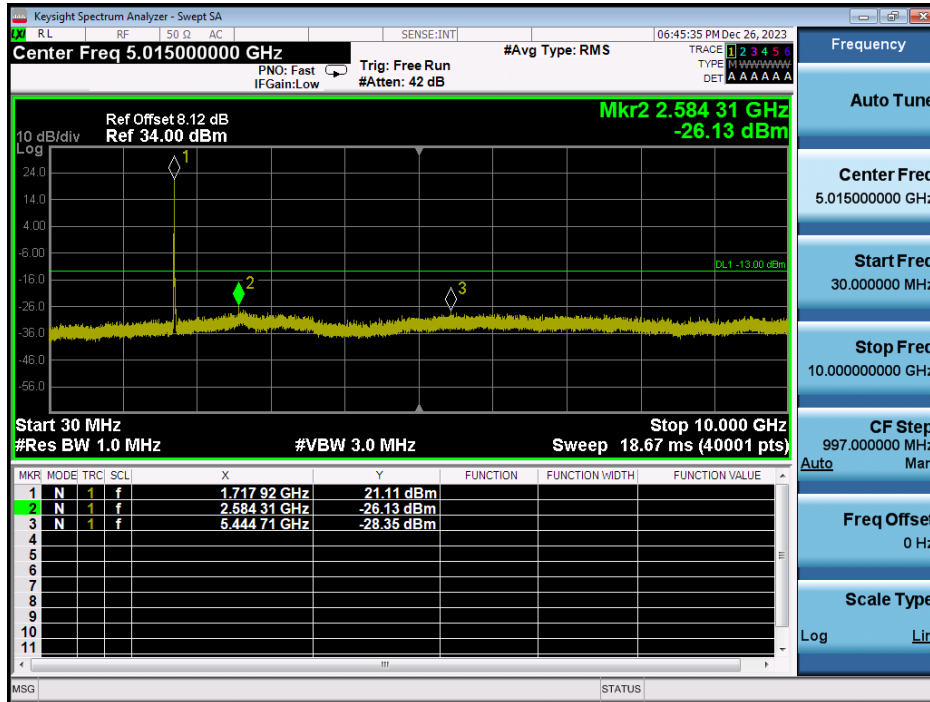

LTE Band 26 / 1.4MHz / QPSK - RB Size/Offset (1/5) - Low Channel

LTE Band 26 / 1.4MHz / QPSK - RB Size/Offset (1/5) - Mid Channel

LTE Band 26 / 1.4MHz / 16QAM - RB Size/Offset (6/0) - High Channel

8.4.6. LTE Band 66(4)

LTE Band 66 / 20MHz / 16QAM - RB Size/Offset (50/0) - Low Channel

LTE Band 66 / 20MHz / 16QAM - RB Size/Offset (50/0) - Low Channel

LTE Band 66 / 20MHz / 16QAM - RB Size/Offset (50/50) - Mid Channel

LTE Band 66 / 20MHz / 16QAM - RB Size/Offset (50/50) - Mid Channel