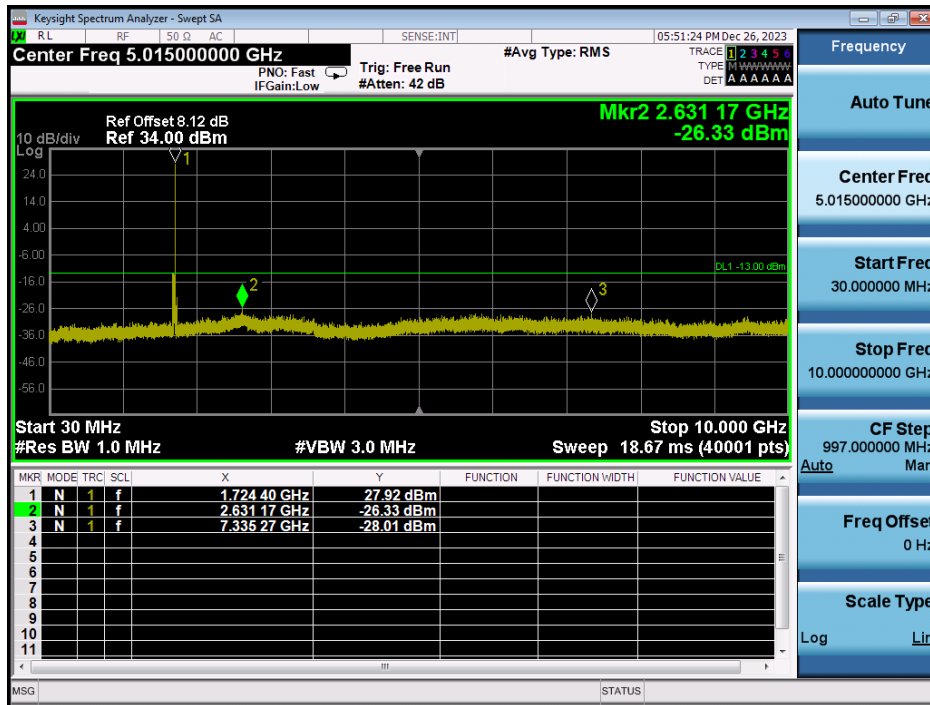

LTE Band 26 / 1.4MHz / QPSK - RB Size/Offset (1/5) - Low Channel

LTE Band 26 / 1.4MHz / QPSK - RB Size/Offset (1/5) - Mid Channel

LTE Band 26 / 1.4MHz / 16QAM - RB Size/Offset (6/0) - High Channel

8.4.6. LTE Band 66(4)

LTE Band 66 / 20MHz / 16QAM - RB Size/Offset (50/0) - Low Channel

LTE Band 66 / 20MHz / 16QAM - RB Size/Offset (50/0) - Low Channel

LTE Band 66 / 20MHz / 16QAM - RB Size/Offset (50/50) - Mid Channel

LTE Band 66 / 20MHz / 16QAM - RB Size/Offset (50/50) - Mid Channel

LTE Band 66 / 20MHz / 16QAM - RB Size/Offset (50/50) - High Channel

LTE Band 66 / 20MHz / 16QAM - RB Size/Offset (50/50) - High Channel

LTE Band 66 / 15MHz / 16QAM - RB Size/Offset (1/74) - Low Channel

LTE Band 66 / 15MHz / 16QAM - RB Size/Offset (1/74) - Low Channel