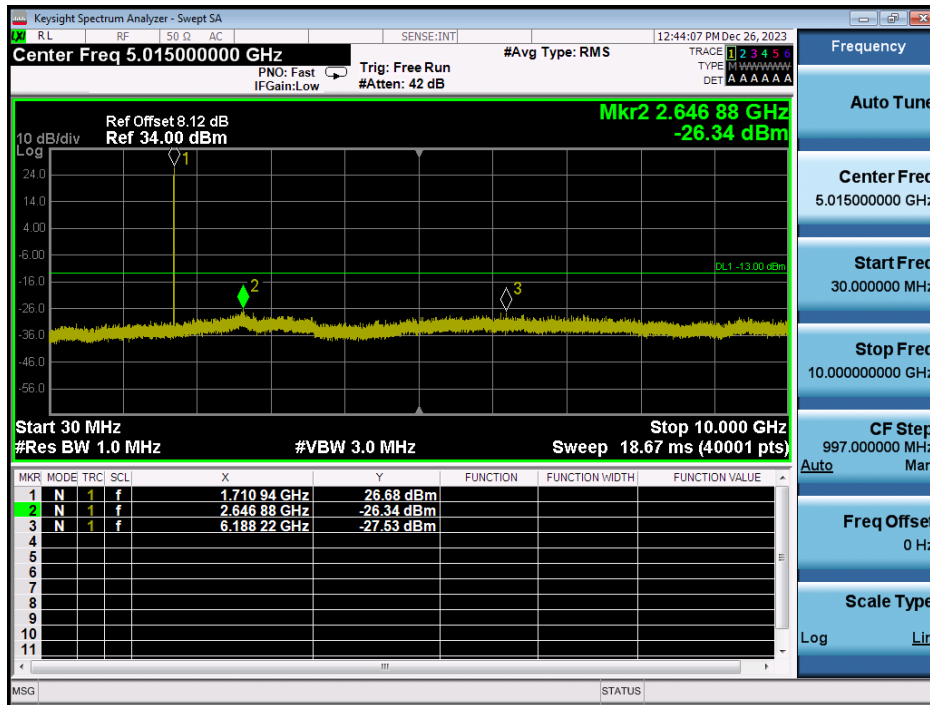

LTE Band 66 / 5MHz / 64QAM - RB Size/Offset (1/12) - Mid Channel

LTE Band 66 / 5MHz / 64QAM - RB Size/Offset (1/12) - Mid Channel

LTE Band 66 / 5MHz / 64QAM - RB Size/Offset (1/24) - High Channel

LTE Band 66 / 5MHz / 64QAM - RB Size/Offset (1/24) - High Channel

LTE Band 66 / 3MHz / 64QAM - RB Size/Offset (1/7) - Low Channel

LTE Band 66 / 3MHz / 64QAM - RB Size/Offset (1/7) - Low Channel

LTE Band 66 / 3MHz / QPSK - RB Size/Offset (15/0) - Mid Channel

LTE Band 66 / 3MHz / QPSK - RB Size/Offset (15/0) - Mid Channel

LTE Band 66 / 3MHz / 64QAM - RB Size/Offset (1/7) - High Channel

LTE Band 66 / 3MHz / 64QAM - RB Size/Offset (1/7) - High Channel

LTE Band 66 / 1.4MHz / 16QAM - RB Size/Offset (6/0) - Low Channel

LTE Band 66 / 1.4MHz / 16QAM - RB Size/Offset (6/0) - Low Channel