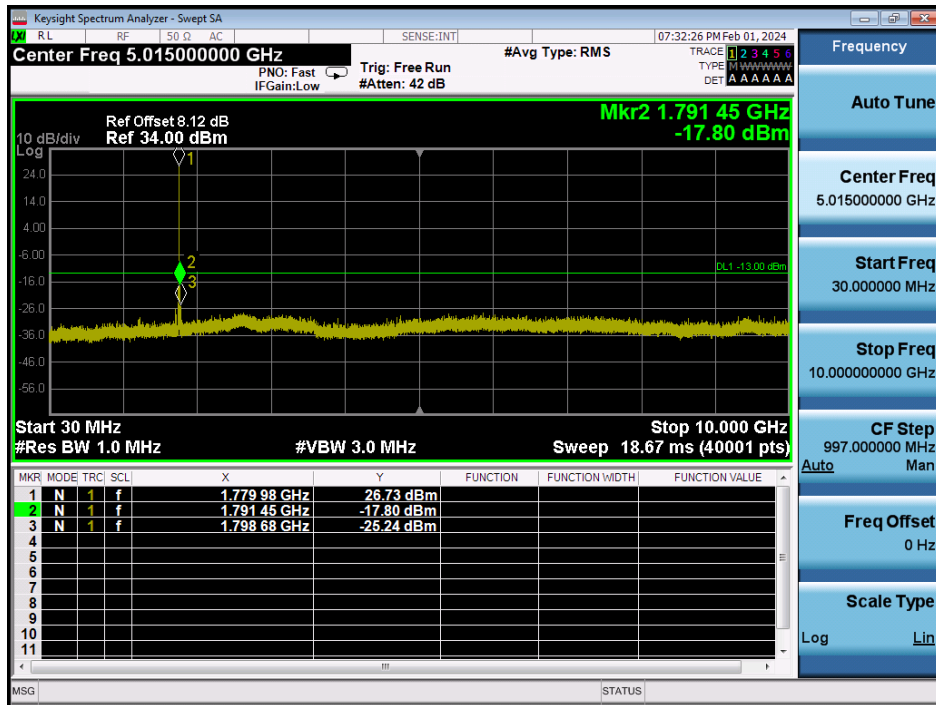

LTE Band 66 / 10MHz / 16QAM - RB Size/Offset (25/12) - High Channel

LTE Band 66 / 10MHz / 16QAM - RB Size/Offset (25/12) - High Channel

LTE Band 66 / 5MHz / QPSK - RB Size/Offset (12/13) - Low Channel

LTE Band 66 / 5MHz / QPSK - RB Size/Offset (12/13) - Low Channel

LTE Band 66 / 5MHz / 64QAM - RB Size/Offset (1/12) - Mid Channel

LTE Band 66 / 5MHz / 64QAM - RB Size/Offset (1/12) - Mid Channel

LTE Band 66 / 5MHz / 64QAM - RB Size/Offset (1/24) - High Channel

LTE Band 66 / 5MHz / 64QAM - RB Size/Offset (1/24) - High Channel