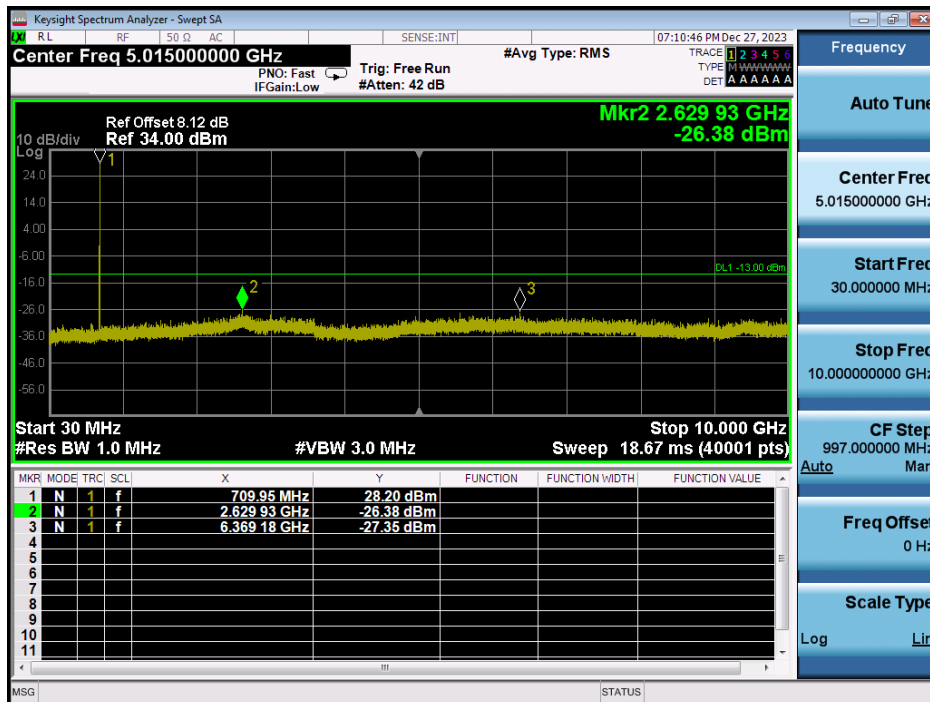

#### 8.4.1. LTE Band 12(17)

LTE Band 12 / 10MHz / QPSK - RB Size/Offset (1/49) - Low Channel

LTE Band 12 / 10MHz / 16QAM - RB Size/Offset (1/0) – High Channel

LTE Band 12 / 5MHz / 64QAM - RB Size/Offset (25/0) - Low Channel

LTE Band 12 / 5MHz / 64QAM - RB Size/Offset (1/0) - Mid Channel

LTE Band 12 / 5MHz / 16QAM - RB Size/Offset (1/0) - High Channel

LTE Band 12 / 3MHz / 64QAM - RB Size/Offset (8/7) - Low Channel

LTE Band 12 / 3MHz / 64QAM - RB Size/Offset (8/0) - Mid Channel