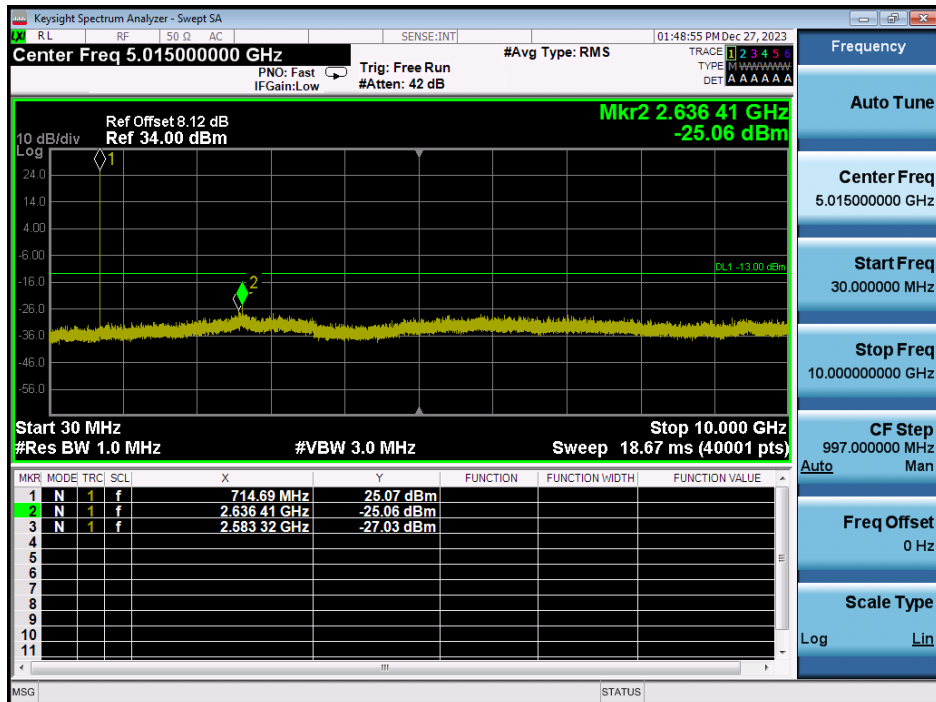

LTE Band 12 / 5MHz / 64QAM - RB Size/Offset (1/0) - Mid Channel

LTE Band 12 / 5MHz / 16QAM - RB Size/Offset (1/0) - High Channel

LTE Band 12 / 3MHz / 64QAM - RB Size/Offset (8/7) - Low Channel

LTE Band 12 / 3MHz / 64QAM - RB Size/Offset (8/0) - Mid Channel

LTE Band 12 / 3MHz / QPSK - RB Size/Offset (8/4) - High Channel

LTE Band 12 / 1.4MHz / QPSK - RB Size/Offset (3/2) - Low Channel

LTE Band 12 / 1.4MHz / 16QAM - RB Size/Offset (3/3) - Mid Channel

LTE Band 12 / 1.4MHz / 16QAM - RB Size/Offset (1/0) - High Channel