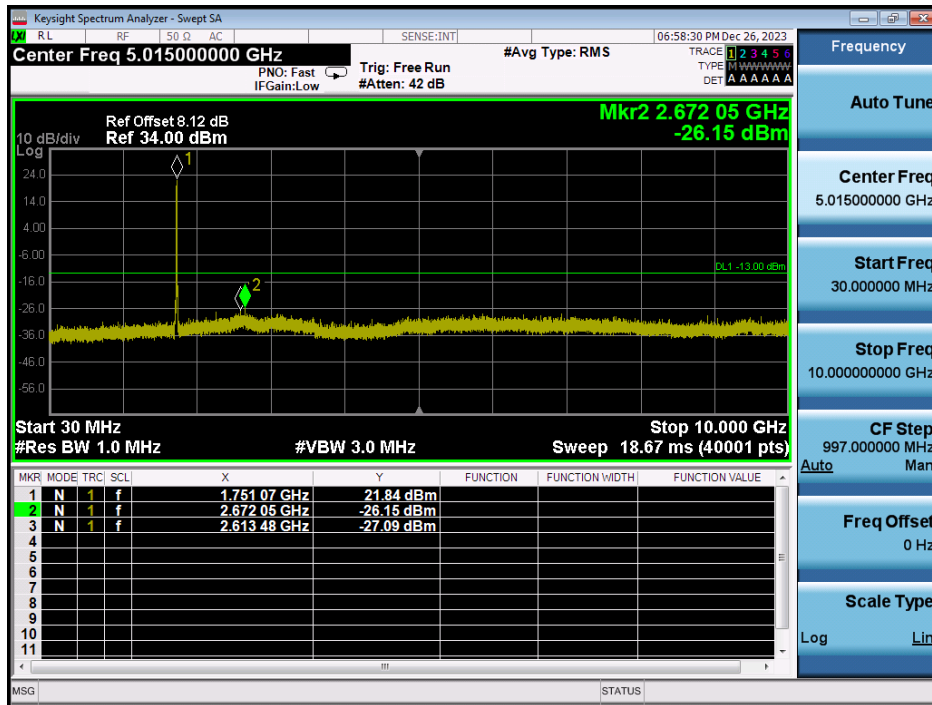

LTE Band 26 / 1.4MHz / QPSK - RB Size/Offset (1/5) - Low Channel

LTE Band 26 / 1.4MHz / QPSK - RB Size/Offset (1/5) - Mid Channel

LTE Band 26 / 1.4MHz / 16QAM - RB Size/Offset (6/0) - High Channel

8.4.6. LTE Band 66(4)

LTE Band 66 / 20MHz / 16QAM - RB Size/Offset (50/0) - Low Channel

LTE Band 66 / 20MHz / 16QAM - RB Size/Offset (50/0) - Low Channel

LTE Band 66 / 20MHz / 16QAM - RB Size/Offset (50/50) - Mid Channel

LTE Band 66 / 20MHz / 16QAM - RB Size/Offset (50/50) - Mid Channel