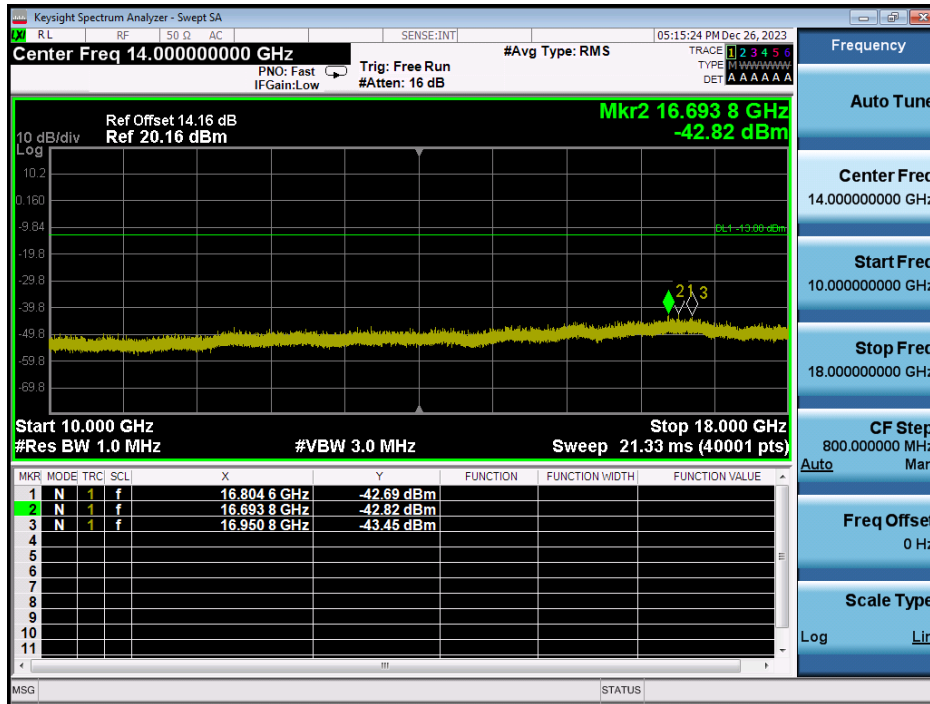

LTE Band 66 / 20MHz / 16QAM - RB Size/Offset (50/50) - High Channel

LTE Band 66 / 20MHz / 16QAM - RB Size/Offset (50/50) - High Channel

LTE Band 66 / 15MHz / 16QAM - RB Size/Offset (1/74) - Low Channel

LTE Band 66 / 15MHz / 16QAM - RB Size/Offset (1/74) - Low Channel

LTE Band 66 / 15MHz / QPSK - RB Size/Offset (1/0) - Mid Channel

LTE Band 66 / 15MHz / QPSK - RB Size/Offset (1/0) - Mid Channel

LTE Band 66 / 15MHz / QPSK - RB Size/Offset (36/18) - High Channel

LTE Band 66 / 15MHz / QPSK RB Size/Offset (36/18) - High Channel

LTE Band 66 / 10MHz / 64QAM - RB Size/Offset (25/25) - Low Channel

LTE Band 66 / 10MHz / 64QAM - RB Size/Offset (25/25) - Low Channel

LTE Band 66 / 10MHz / 16QAM - RB Size/Offset (25/25) - Mid Channel

LTE Band 66 / 10MHz / 16QAM - RB Size/Offset (25/25) - Mid Channel