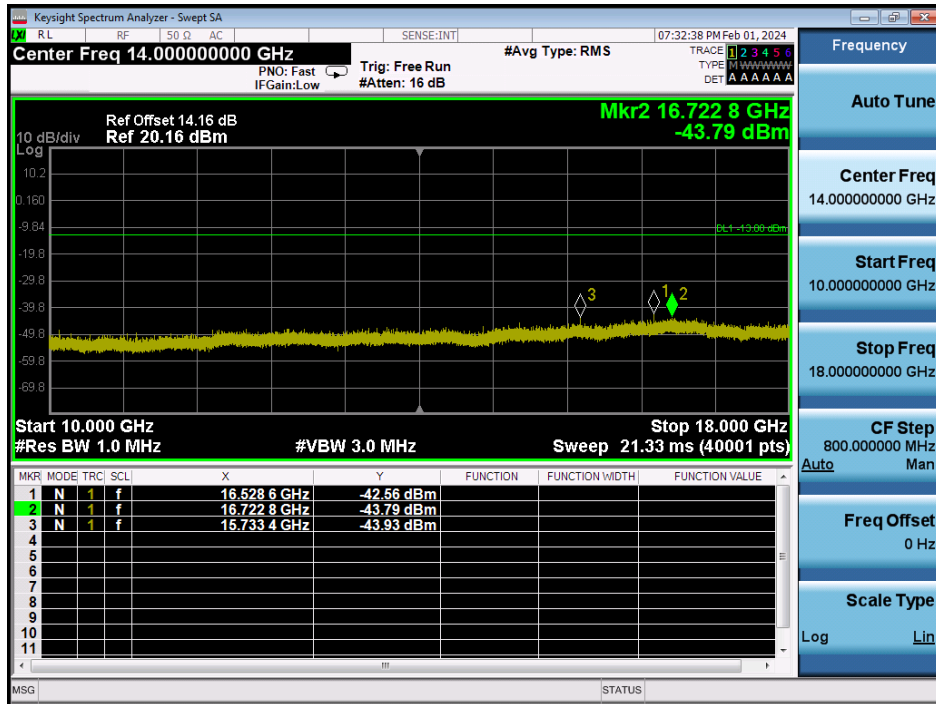

LTE Band 66 / 10MHz / 64QAM - RB Size/Offset (25/25) - Low Channel

LTE Band 66 / 10MHz / 64QAM - RB Size/Offset (25/25) - Low Channel

LTE Band 66 / 10MHz / 16QAM - RB Size/Offset (25/25) - Mid Channel

LTE Band 66 / 10MHz / 16QAM - RB Size/Offset (25/25) - Mid Channel

LTE Band 66 / 10MHz / 16QAM - RB Size/Offset (25/12) - High Channel

LTE Band 66 / 10MHz / 16QAM - RB Size/Offset (25/12) - High Channel

LTE Band 66 / 5MHz / QPSK - RB Size/Offset (12/13) - Low Channel

LTE Band 66 / 5MHz / QPSK - RB Size/Offset (12/13) - Low Channel

LTE Band 66 / 5MHz / 64QAM - RB Size/Offset (1/12) - Mid Channel

LTE Band 66 / 5MHz / 64QAM - RB Size/Offset (1/12) - Mid Channel

LTE Band 66 / 5MHz / 64QAM - RB Size/Offset (1/24) - High Channel

LTE Band 66 / 5MHz / 64QAM - RB Size/Offset (1/24) - High Channel