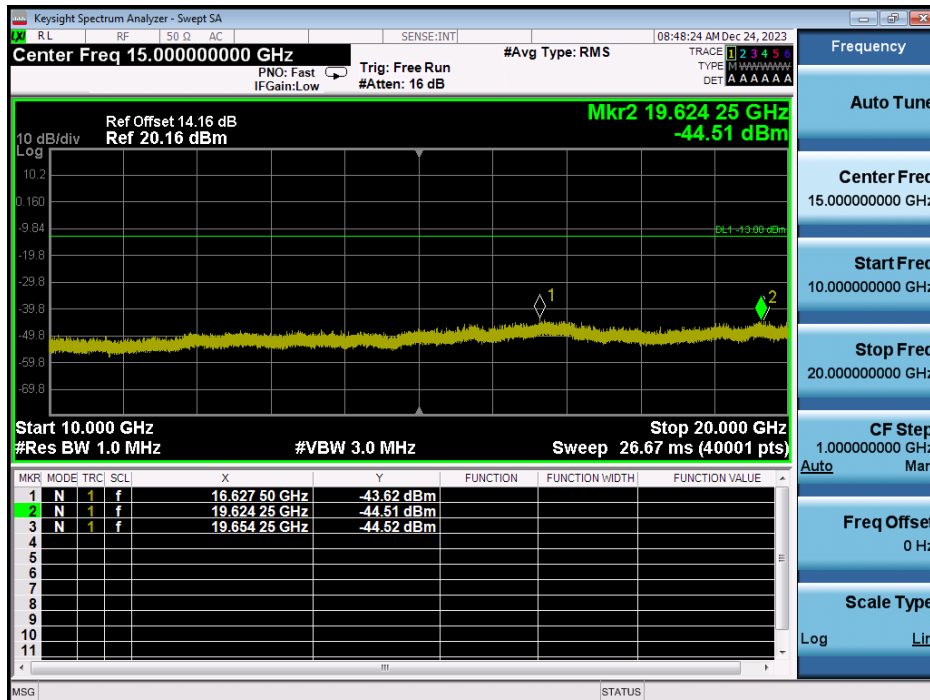

LTE Band 66 / 3MHz / 64QAM - RB Size/Offset (1/7) - High Channel

LTE Band 66 / 3MHz / 64QAM - RB Size/Offset (1/7) - High Channel

LTE Band 66 / 1.4MHz / 16QAM - RB Size/Offset (6/0) - Low Channel

LTE Band 66 / 1.4MHz / 16QAM - RB Size/Offset (6/0) - Low Channel

LTE Band 66 / 1.4MHz / QPSK - RB Size/Offset (3/0) - Mid Channel

LTE Band 66 / 1.4MHz / QPSK - RB Size/Offset (3/0) - Mid Channel

LTE Band 66 / 1.4MHz / QPSK - RB Size/Offset (3/0) - High Channel

LTE Band 66 / 1.4MHz / QPSK - RB Size/Offset (3/0) - High Channel

8.4.7. LTE Band 25(2)

LTE Band 25 / 20MHz / 64QAM - RB Size/Offset (50/0) - Low Channel

LTE Band 25 / 20MHz / 64QAM - RB Size/Offset (50/0) - Low Channel