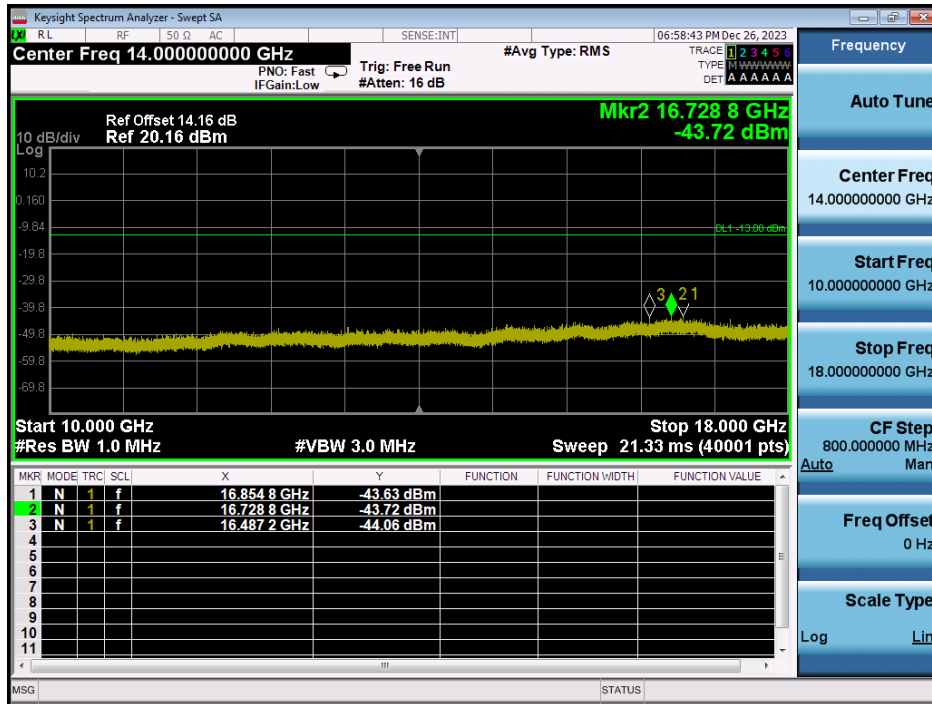

LTE Band 26 / 5MHz / 64QAM - RB Size/Offset (1/12) - High Channel

LTE Band 26 / 3MHz / 64QAM - RB Size/Offset (1/14) - Low Channel

LTE Band 26 / 3MHz / QPSK - RB Size/Offset (15/0) - Mid Channel

LTE Band 26 / 3MHz / QPSK - RB Size/Offset (1/14) - High Channel

LTE Band 26 / 1.4MHz / QPSK - RB Size/Offset (1/5) - Low Channel

LTE Band 26 / 1.4MHz / QPSK - RB Size/Offset (1/5) - Mid Channel

LTE Band 26 / 1.4MHz / 16QAM - RB Size/Offset (6/0) - High Channel

8.4.6. LTE Band 66(4)

LTE Band 66 / 20MHz / 16QAM - RB Size/Offset (50/0) - Low Channel

LTE Band 66 / 20MHz / 16QAM - RB Size/Offset (50/0) - Low Channel

LTE Band 66 / 20MHz / 16QAM - RB Size/Offset (50/50) - Mid Channel

LTE Band 66 / 20MHz / 16QAM - RB Size/Offset (50/50) - Mid Channel

LTE Band 66 / 20MHz / 16QAM - RB Size/Offset (50/50) - High Channel

LTE Band 66 / 20MHz / 16QAM - RB Size/Offset (50/50) - High Channel

LTE Band 66 / 15MHz / 16QAM - RB Size/Offset (1/74) - Low Channel

LTE Band 66 / 15MHz / 16QAM - RB Size/Offset (1/74) - Low Channel