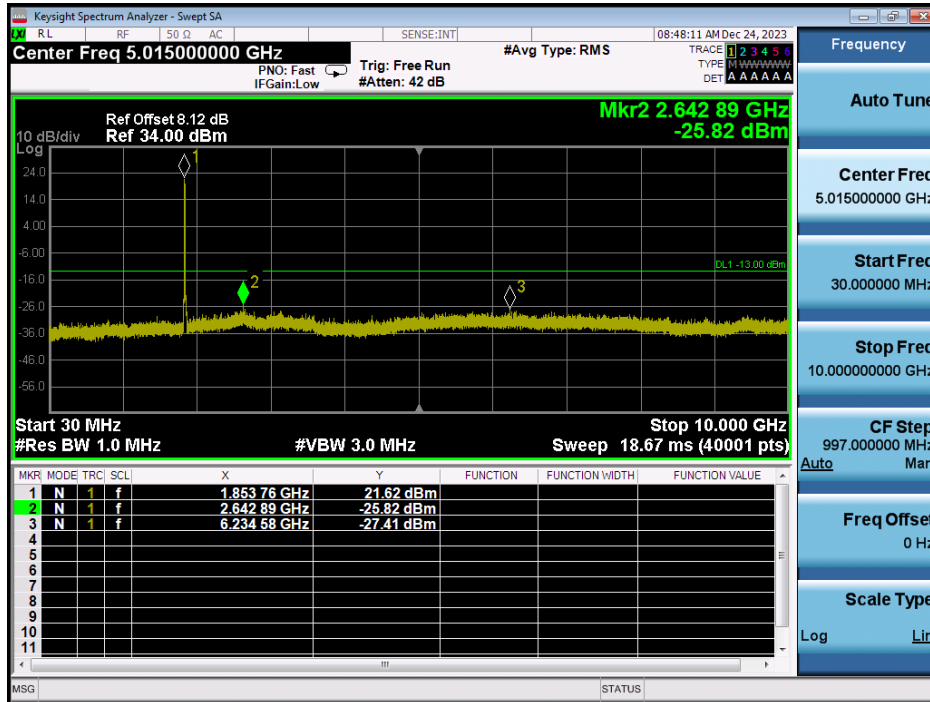

LTE Band 66 / 3MHz / 64QAM - RB Size/Offset (1/7) - High Channel

LTE Band 66 / 3MHz / 64QAM - RB Size/Offset (1/7) - High Channel

LTE Band 66 / 1.4MHz / 16QAM - RB Size/Offset (6/0) - Low Channel

LTE Band 66 / 1.4MHz / 16QAM - RB Size/Offset (6/0) - Low Channel

LTE Band 66 / 1.4MHz / QPSK - RB Size/Offset (3/0) - Mid Channel

LTE Band 66 / 1.4MHz / QPSK - RB Size/Offset (3/0) - Mid Channel

LTE Band 66 / 1.4MHz / QPSK - RB Size/Offset (3/0) - High Channel

LTE Band 66 / 1.4MHz / QPSK - RB Size/Offset (3/0) - High Channel

8.4.7. LTE Band 25(2)

LTE Band 25 / 20MHz / 64QAM - RB Size/Offset (50/0) - Low Channel

LTE Band 25 / 20MHz / 64QAM - RB Size/Offset (50/0) - Low Channel