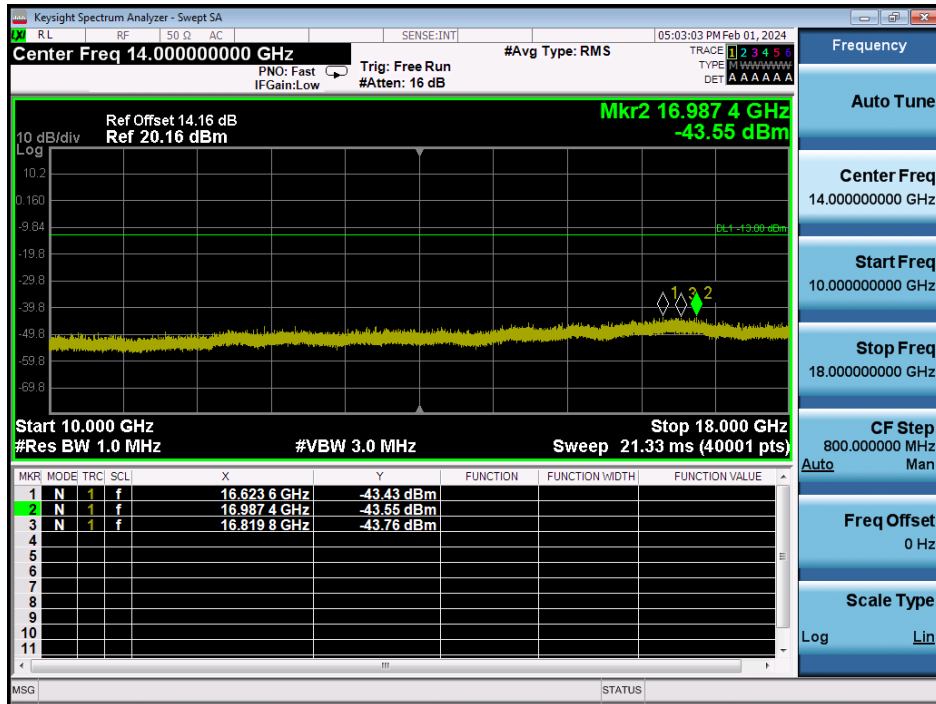

LTE Band 66 / 3MHz / 64QAM - RB Size/Offset (1/7) - High Channel

LTE Band 66 / 3MHz / 64QAM - RB Size/Offset (1/7) - High Channel

LTE Band 66 / 1.4MHz / 16QAM - RB Size/Offset (6/0) - Low Channel

LTE Band 66 / 1.4MHz / 16QAM - RB Size/Offset (6/0) - Low Channel

LTE Band 66 / 1.4MHz / QPSK - RB Size/Offset (3/0) - Mid Channel

LTE Band 66 / 1.4MHz / QPSK - RB Size/Offset (3/0) - Mid Channel

LTE Band 66 / 1.4MHz / QPSK - RB Size/Offset (3/0) - High Channel

LTE Band 66 / 1.4MHz / QPSK - RB Size/Offset (3/0) - High Channel

8.4.7. LTE Band 25(2)

LTE Band 25 / 20MHz / 64QAM - RB Size/Offset (50/0) - Low Channel

LTE Band 25 / 20MHz / 64QAM - RB Size/Offset (50/0) - Low Channel