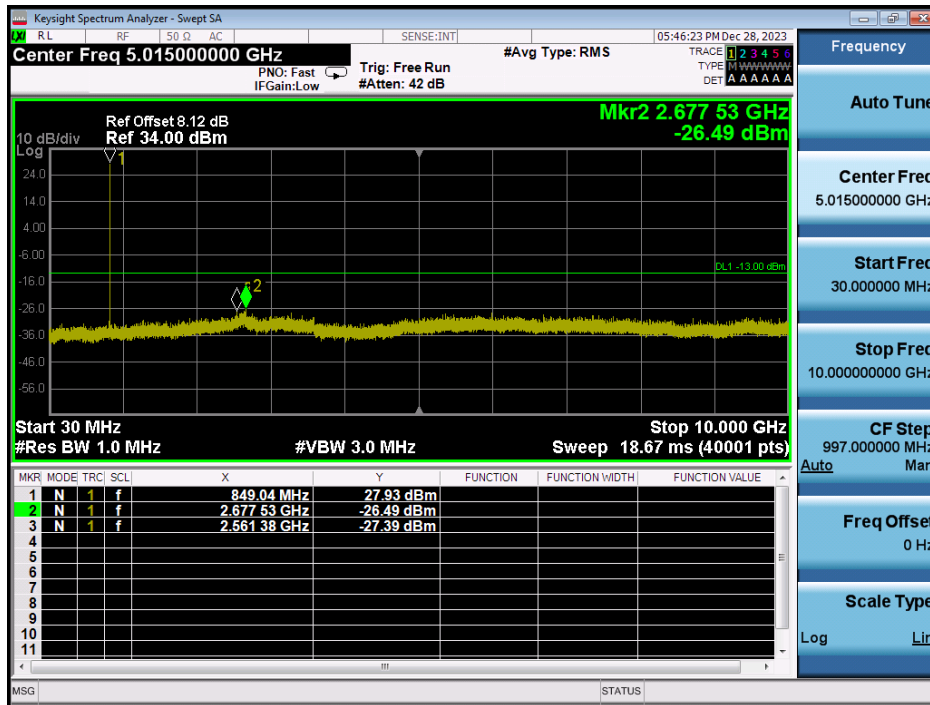

LTE Band 26 / 5MHz / 64QAM - RB Size/Offset (1/12) - High Channel

LTE Band 26 / 3MHz / 64QAM - RB Size/Offset (1/14) - Low Channel

LTE Band 26 / 3MHz / QPSK - RB Size/Offset (15/0) - Mid Channel

LTE Band 26 / 3MHz / QPSK - RB Size/Offset (1/14) - High Channel

LTE Band 26 / 1.4MHz / QPSK - RB Size/Offset (1/5) - Low Channel

LTE Band 26 / 1.4MHz / QPSK - RB Size/Offset (1/5) - Mid Channel

LTE Band 26 / 1.4MHz / 16QAM - RB Size/Offset (6/0) - High Channel

8.4.6. LTE Band 66(4)