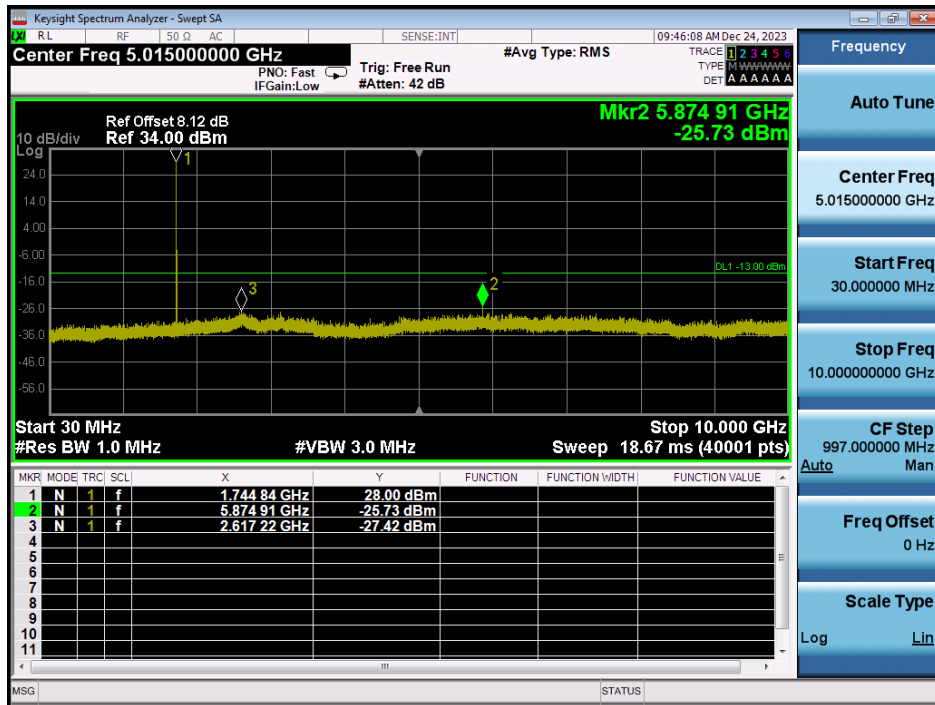

LTE Band 66 / 3MHz / 64QAM - RB Size/Offset (1/7) - Low Channel

LTE Band 66 / 3MHz / 64QAM - RB Size/Offset (1/7) - Low Channel

LTE Band 66 / 3MHz / QPSK - RB Size/Offset (15/0) - Mid Channel

LTE Band 66 / 3MHz / QPSK - RB Size/Offset (15/0) - Mid Channel

LTE Band 66 / 3MHz / 64QAM - RB Size/Offset (1/7) - High Channel

LTE Band 66 / 3MHz / 64QAM - RB Size/Offset (1/7) - High Channel

LTE Band 66 / 1.4MHz / 16QAM - RB Size/Offset (6/0) - Low Channel

LTE Band 66 / 1.4MHz / 16QAM - RB Size/Offset (6/0) - Low Channel

LTE Band 66 / 1.4MHz / QPSK - RB Size/Offset (3/0) - Mid Channel

LTE Band 66 / 1.4MHz / QPSK - RB Size/Offset (3/0) - Mid Channel

LTE Band 66 / 1.4MHz / QPSK - RB Size/Offset (3/0) - High Channel

LTE Band 66 / 1.4MHz / QPSK - RB Size/Offset (3/0) - High Channel