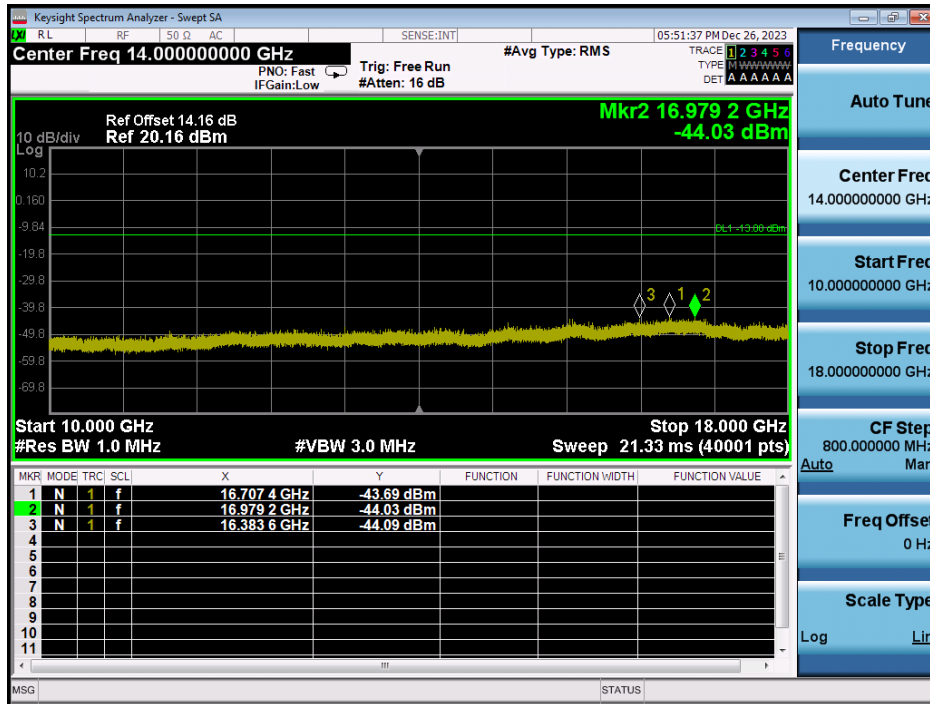

LTE Band 26 / 1.4MHz / QPSK - RB Size/Offset (1/5) - Low Channel

LTE Band 26 / 1.4MHz / QPSK - RB Size/Offset (1/5) - Mid Channel

LTE Band 26 / 1.4MHz / 16QAM - RB Size/Offset (6/0) - High Channel

8.4.6. LTE Band 66(4)

LTE Band 66 / 20MHz / 16QAM - RB Size/Offset (50/0) - Low Channel

LTE Band 66 / 20MHz / 16QAM - RB Size/Offset (50/0) - Low Channel

LTE Band 66 / 20MHz / 16QAM - RB Size/Offset (50/50) - Mid Channel

LTE Band 66 / 20MHz / 16QAM - RB Size/Offset (50/50) - Mid Channel

LTE Band 66 / 20MHz / 16QAM - RB Size/Offset (50/50) - High Channel

LTE Band 66 / 20MHz / 16QAM - RB Size/Offset (50/50) - High Channel

LTE Band 66 / 15MHz / 16QAM - RB Size/Offset (1/74) - Low Channel

LTE Band 66 / 15MHz / 16QAM - RB Size/Offset (1/74) - Low Channel