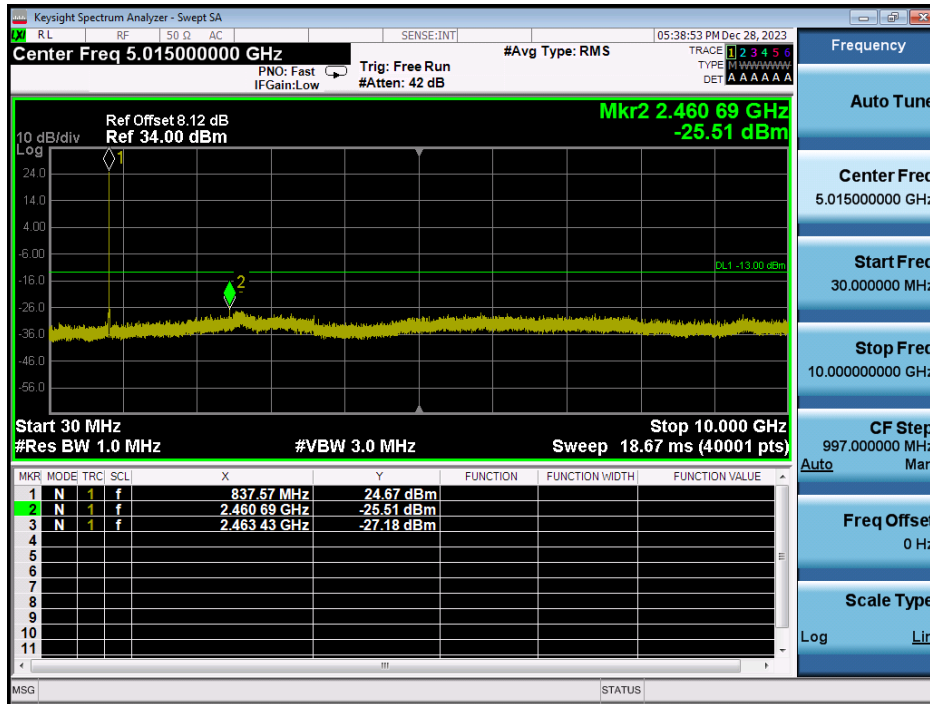

LTE Band 26 / 10MHz / 64QAM - RB Size/Offset (50/0) - Mid Channel

LTE Band 26 / 10MHz / 64QAM - RB Size/Offset (25/25) - High Channel

LTE Band 26 / 5MHz / QPSK - RB Size/Offset (1/0) - Low Channel

LTE Band 26 / 5MHz / 64QAM - RB Size/Offset (1/24) - Mid Channel

LTE Band 26 / 5MHz / 64QAM - RB Size/Offset (1/12) - High Channel

LTE Band 26 / 3MHz / 64QAM - RB Size/Offset (1/14) - Low Channel

LTE Band 26 / 3MHz / QPSK - RB Size/Offset (15/0) - Mid Channel

LTE Band 26 / 3MHz / QPSK - RB Size/Offset (1/14) - High Channel