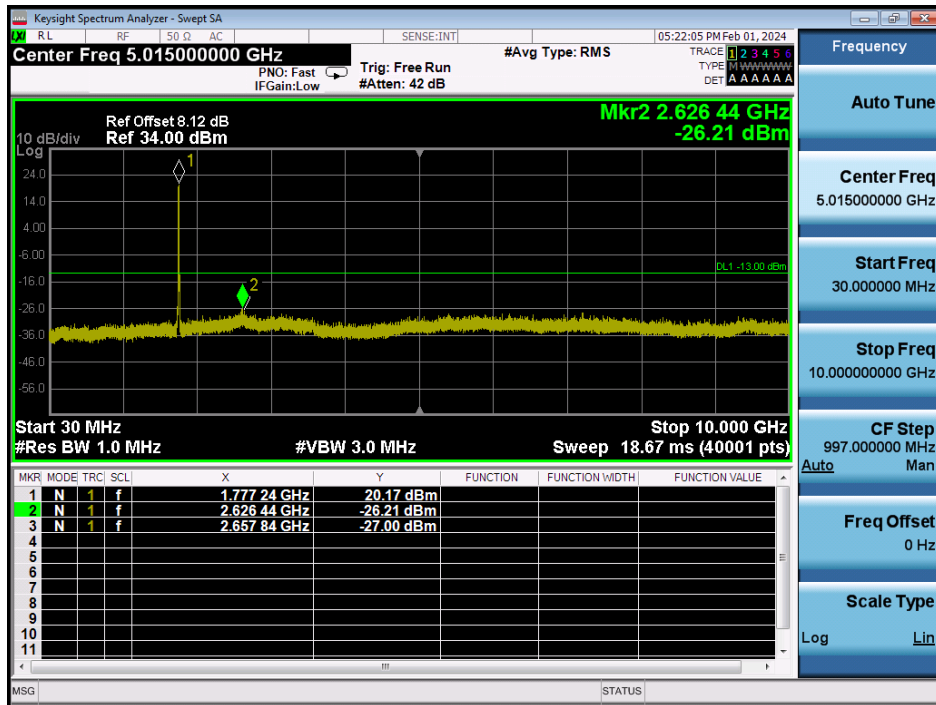

LTE Band 66 / 20MHz / 16QAM - RB Size/Offset (50/0) - Low Channel

LTE Band 66 / 20MHz / 16QAM - RB Size/Offset (50/0) - Low Channel

LTE Band 66 / 20MHz / 16QAM - RB Size/Offset (50/50) - Mid Channel

LTE Band 66 / 20MHz / 16QAM - RB Size/Offset (50/50) - Mid Channel

LTE Band 66 / 20MHz / 16QAM - RB Size/Offset (50/50) - High Channel

LTE Band 66 / 20MHz / 16QAM - RB Size/Offset (50/50) - High Channel

LTE Band 66 / 15MHz / 16QAM - RB Size/Offset (1/74) - Low Channel

LTE Band 66 / 15MHz / 16QAM - RB Size/Offset (1/74) - Low Channel