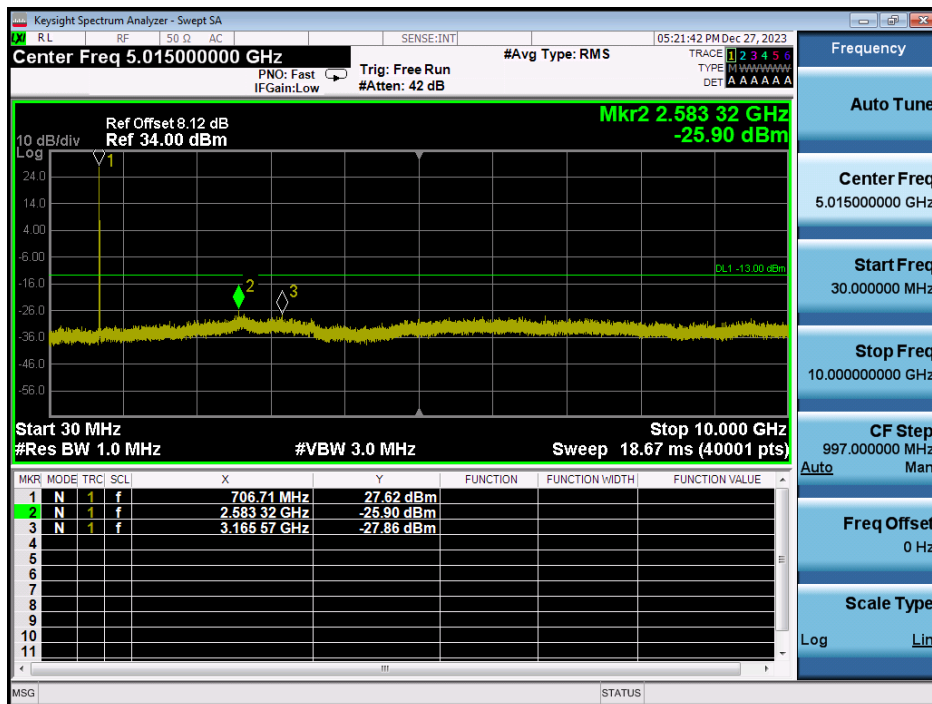

LTE Band 12 / 10MHz / 16QAM - RB Size/Offset (1/0) – High Channel