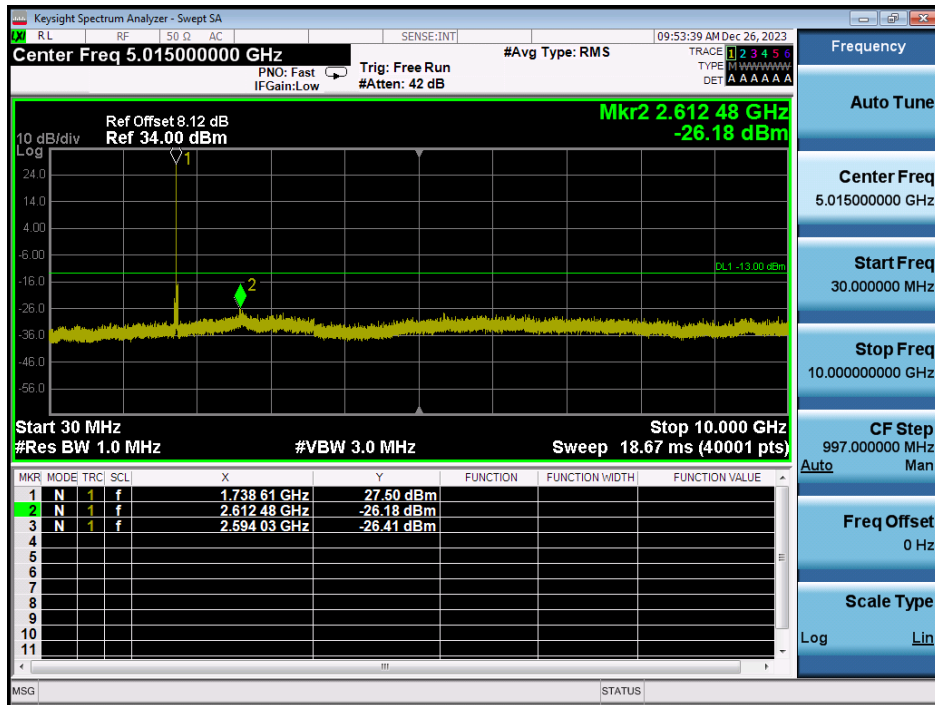

LTE Band 66 / 20MHz / 16QAM - RB Size/Offset (50/50) - High Channel

LTE Band 66 / 20MHz / 16QAM - RB Size/Offset (50/50) - High Channel

LTE Band 66 / 15MHz / 16QAM - RB Size/Offset (1/74) - Low Channel

LTE Band 66 / 15MHz / 16QAM - RB Size/Offset (1/74) - Low Channel

LTE Band 66 / 15MHz / QPSK - RB Size/Offset (1/0) - Mid Channel

LTE Band 66 / 15MHz / QPSK - RB Size/Offset (1/0) - Mid Channel

LTE Band 66 / 15MHz / QPSK - RB Size/Offset (36/18) - High Channel

LTE Band 66 / 15MHz / QPSK RB Size/Offset (36/18) - High Channel