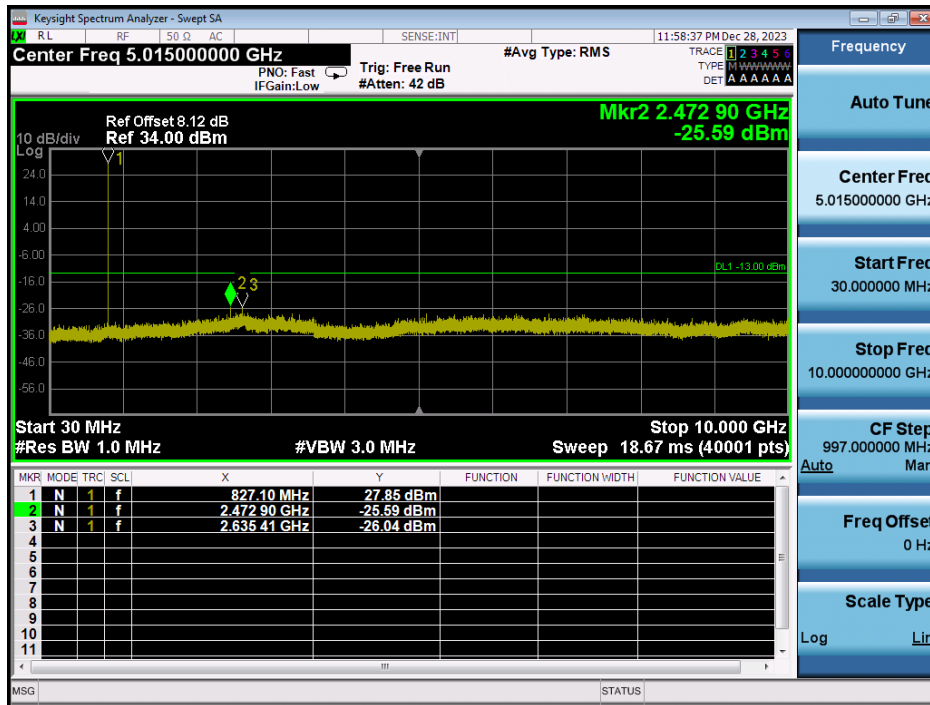

LTE Band 26 / 10MHz / 64QAM - RB Size/Offset (50/0) - Mid Channel

LTE Band 26 / 10MHz / 64QAM - RB Size/Offset (25/25) - High Channel

LTE Band 26 / 5MHz / QPSK - RB Size/Offset (1/0) - Low Channel

LTE Band 26 / 5MHz / 64QAM - RB Size/Offset (1/24) - Mid Channel

LTE Band 26 / 5MHz / 64QAM - RB Size/Offset (1/12) - High Channel

LTE Band 26 / 3MHz / 64QAM - RB Size/Offset (1/14) - Low Channel

LTE Band 26 / 3MHz / QPSK - RB Size/Offset (15/0) - Mid Channel

LTE Band 26 / 3MHz / QPSK - RB Size/Offset (1/14) - High Channel