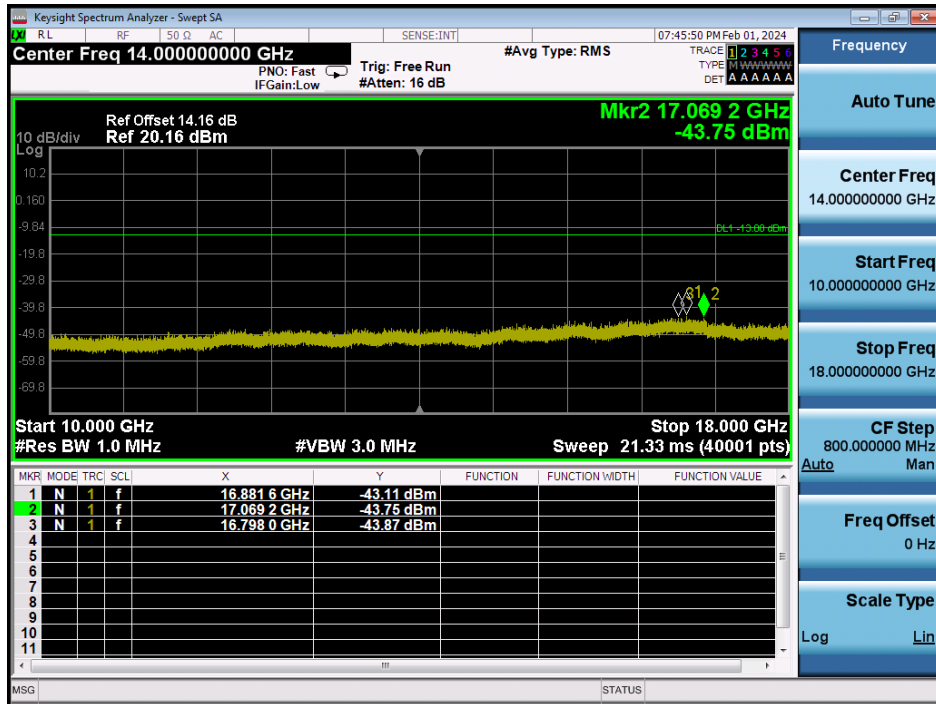

LTE Band 66 / 5MHz / 64QAM - RB Size/Offset (1/12) - Mid Channel

LTE Band 66 / 5MHz / 64QAM - RB Size/Offset (1/12) - Mid Channel

LTE Band 66 / 5MHz / 64QAM - RB Size/Offset (1/24) - High Channel

LTE Band 66 / 5MHz / 64QAM - RB Size/Offset (1/24) - High Channel

LTE Band 66 / 3MHz / 64QAM - RB Size/Offset (1/7) - Low Channel

LTE Band 66 / 3MHz / 64QAM - RB Size/Offset (1/7) - Low Channel

LTE Band 66 / 3MHz / QPSK - RB Size/Offset (15/0) - Mid Channel

LTE Band 66 / 3MHz / QPSK - RB Size/Offset (15/0) - Mid Channel

LTE Band 66 / 3MHz / 64QAM - RB Size/Offset (1/7) - High Channel

LTE Band 66 / 3MHz / 64QAM - RB Size/Offset (1/7) - High Channel

LTE Band 66 / 1.4MHz / 16QAM - RB Size/Offset (6/0) - Low Channel

LTE Band 66 / 1.4MHz / 16QAM - RB Size/Offset (6/0) - Low Channel