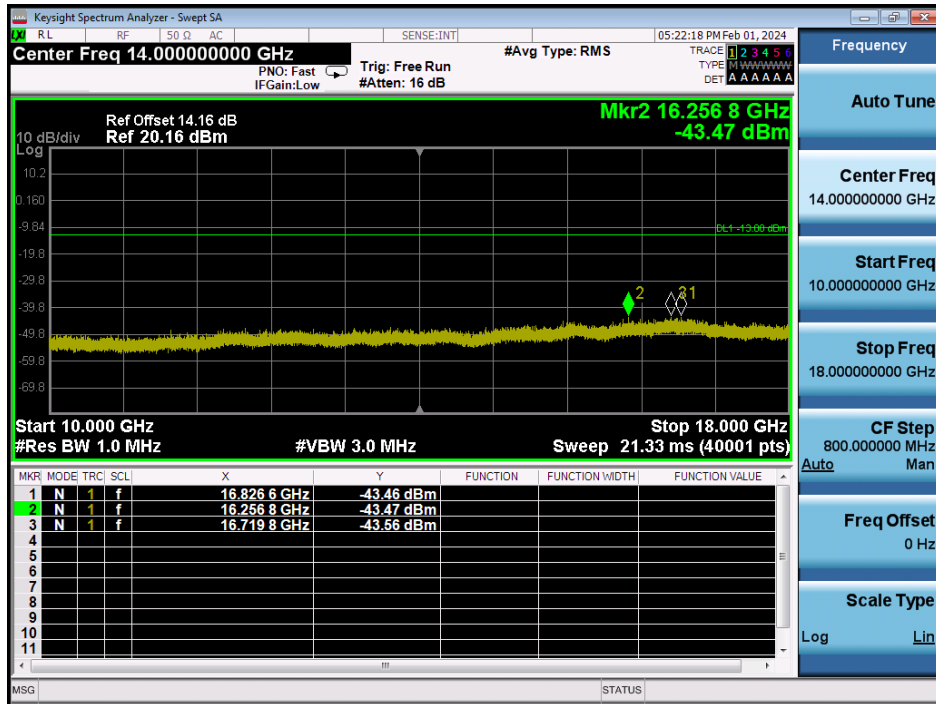

LTE Band 26 / 1.4MHz / QPSK - RB Size/Offset (1/5) - Low Channel

LTE Band 26 / 1.4MHz / QPSK - RB Size/Offset (1/5) - Mid Channel

LTE Band 26 / 1.4MHz / 16QAM - RB Size/Offset (6/0) - High Channel

8.4.6. LTE Band 66(4)

LTE Band 66 / 20MHz / 16QAM - RB Size/Offset (50/0) - Low Channel

LTE Band 66 / 20MHz / 16QAM - RB Size/Offset (50/0) - Low Channel

LTE Band 66 / 20MHz / 16QAM - RB Size/Offset (50/50) - Mid Channel

LTE Band 66 / 20MHz / 16QAM - RB Size/Offset (50/50) - Mid Channel

LTE Band 66 / 20MHz / 16QAM - RB Size/Offset (50/50) - High Channel

LTE Band 66 / 20MHz / 16QAM - RB Size/Offset (50/50) - High Channel

LTE Band 66 / 15MHz / 16QAM - RB Size/Offset (1/74) - Low Channel

LTE Band 66 / 15MHz / 16QAM - RB Size/Offset (1/74) - Low Channel