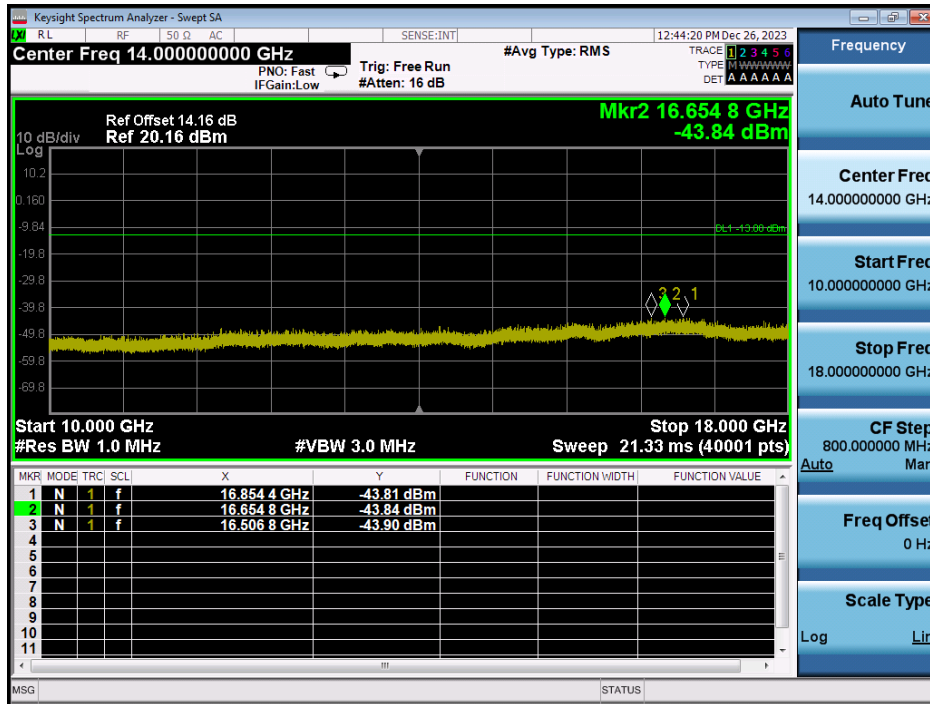

LTE Band 66 / 5MHz / 64QAM - RB Size/Offset (1/12) - Mid Channel

LTE Band 66 / 5MHz / 64QAM - RB Size/Offset (1/12) - Mid Channel

LTE Band 66 / 5MHz / 64QAM - RB Size/Offset (1/24) - High Channel

LTE Band 66 / 5MHz / 64QAM - RB Size/Offset (1/24) - High Channel

LTE Band 66 / 3MHz / 64QAM - RB Size/Offset (1/7) - Low Channel

LTE Band 66 / 3MHz / 64QAM - RB Size/Offset (1/7) - Low Channel

LTE Band 66 / 3MHz / QPSK - RB Size/Offset (15/0) - Mid Channel

LTE Band 66 / 3MHz / QPSK - RB Size/Offset (15/0) - Mid Channel

LTE Band 66 / 3MHz / 64QAM - RB Size/Offset (1/7) - High Channel

LTE Band 66 / 3MHz / 64QAM - RB Size/Offset (1/7) - High Channel

LTE Band 66 / 1.4MHz / 16QAM - RB Size/Offset (6/0) - Low Channel

LTE Band 66 / 1.4MHz / 16QAM - RB Size/Offset (6/0) - Low Channel