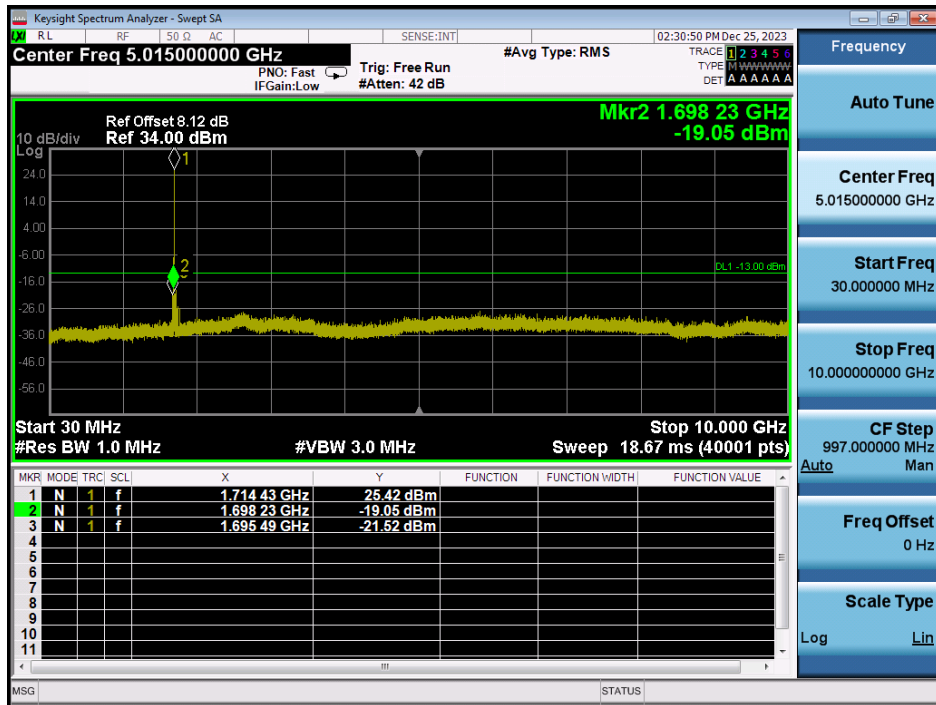

LTE Band 66 / 10MHz / 64QAM - RB Size/Offset (25/25) - Low Channel

LTE Band 66 / 10MHz / 64QAM - RB Size/Offset (25/25) - Low Channel

LTE Band 66 / 10MHz / 16QAM - RB Size/Offset (25/25) - Mid Channel

LTE Band 66 / 10MHz / 16QAM - RB Size/Offset (25/25) - Mid Channel

LTE Band 66 / 10MHz / 16QAM - RB Size/Offset (25/12) - High Channel

LTE Band 66 / 10MHz / 16QAM - RB Size/Offset (25/12) - High Channel

LTE Band 66 / 5MHz / QPSK - RB Size/Offset (12/13) - Low Channel

LTE Band 66 / 5MHz / QPSK - RB Size/Offset (12/13) - Low Channel