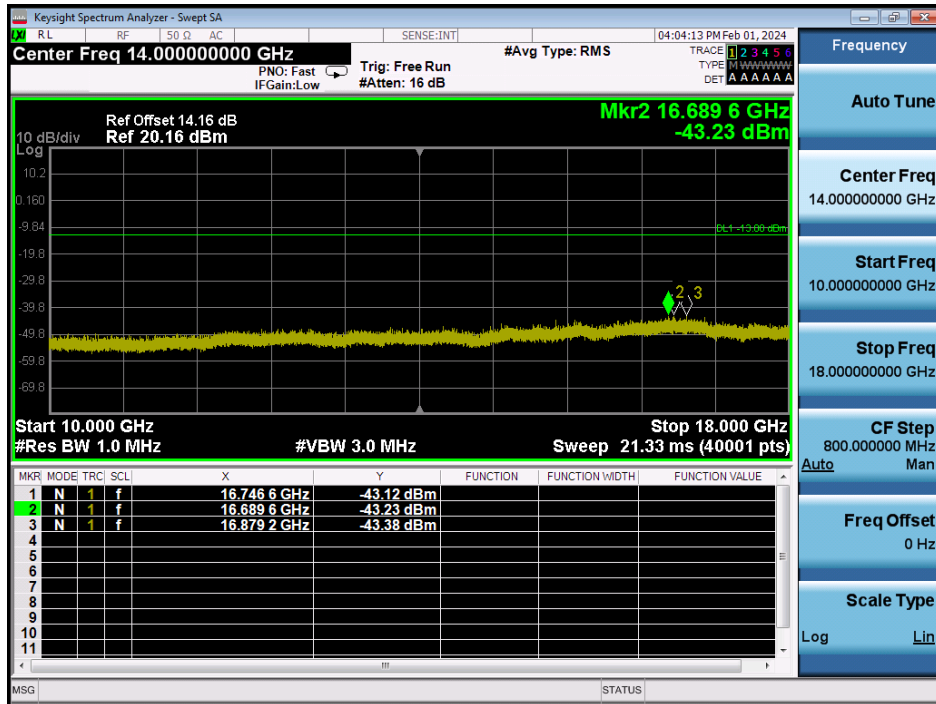

LTE Band 66 / 20MHz / 16QAM - RB Size/Offset (50/0) - Low Channel

LTE Band 66 / 20MHz / 16QAM - RB Size/Offset (50/0) - Low Channel

LTE Band 66 / 20MHz / 16QAM - RB Size/Offset (50/50) - Mid Channel

LTE Band 66 / 20MHz / 16QAM - RB Size/Offset (50/50) - Mid Channel

LTE Band 66 / 20MHz / 16QAM - RB Size/Offset (50/50) - High Channel

LTE Band 66 / 20MHz / 16QAM - RB Size/Offset (50/50) - High Channel

LTE Band 66 / 15MHz / 16QAM - RB Size/Offset (1/74) - Low Channel

LTE Band 66 / 15MHz / 16QAM - RB Size/Offset (1/74) - Low Channel

LTE Band 66 / 15MHz / QPSK - RB Size/Offset (1/0) - Mid Channel

LTE Band 66 / 15MHz / QPSK - RB Size/Offset (1/0) - Mid Channel

LTE Band 66 / 15MHz / QPSK - RB Size/Offset (36/18) - High Channel

LTE Band 66 / 15MHz / QPSK RB Size/Offset (36/18) - High Channel