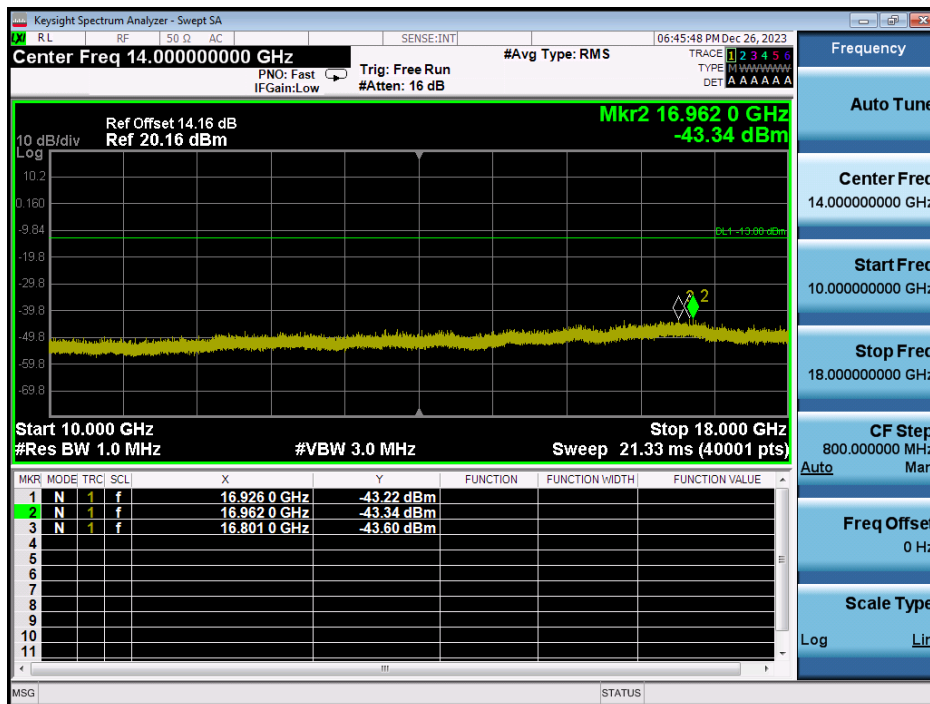

LTE Band 26 / 1.4MHz / QPSK - RB Size/Offset (1/5) - Low Channel

LTE Band 26 / 1.4MHz / QPSK - RB Size/Offset (1/5) - Mid Channel

LTE Band 26 / 1.4MHz / 16QAM - RB Size/Offset (6/0) - High Channel

8.4.6. LTE Band 66(4)

LTE Band 66 / 20MHz / 16QAM - RB Size/Offset (50/0) - Low Channel

LTE Band 66 / 20MHz / 16QAM - RB Size/Offset (50/0) - Low Channel

LTE Band 66 / 20MHz / 16QAM - RB Size/Offset (50/50) - Mid Channel

LTE Band 66 / 20MHz / 16QAM - RB Size/Offset (50/50) - Mid Channel