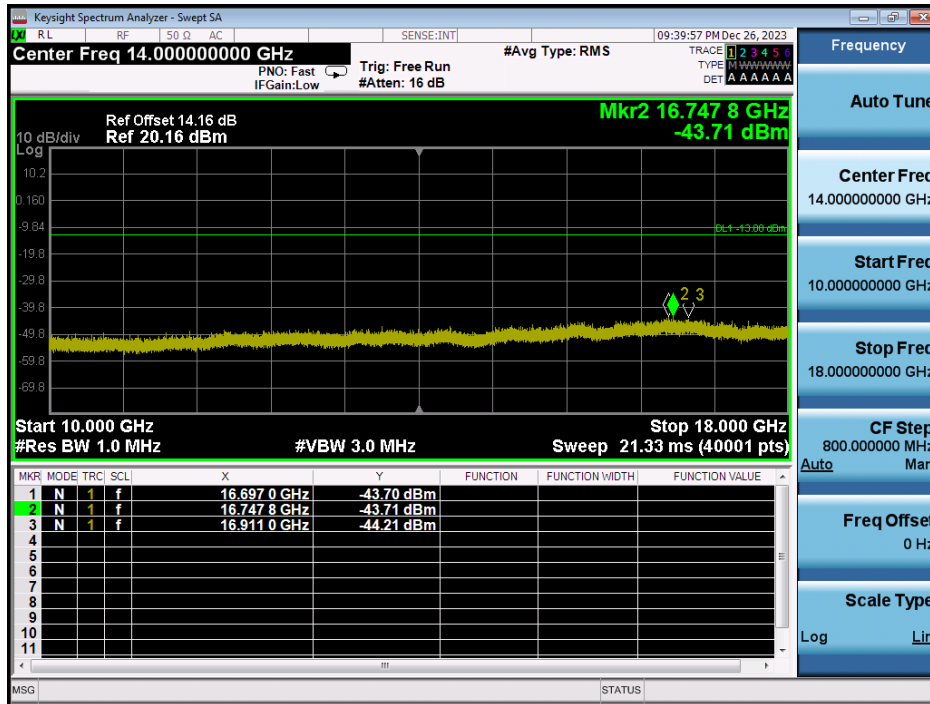

LTE Band 66 / 10MHz / 64QAM - RB Size/Offset (25/25) - Low Channel

LTE Band 66 / 10MHz / 64QAM - RB Size/Offset (25/25) - Low Channel

LTE Band 66 / 10MHz / 16QAM - RB Size/Offset (25/25) - Mid Channel

LTE Band 66 / 10MHz / 16QAM - RB Size/Offset (25/25) - Mid Channel

LTE Band 66 / 10MHz / 16QAM - RB Size/Offset (25/12) - High Channel

LTE Band 66 / 10MHz / 16QAM - RB Size/Offset (25/12) - High Channel

LTE Band 66 / 5MHz / QPSK - RB Size/Offset (12/13) - Low Channel

LTE Band 66 / 5MHz / QPSK - RB Size/Offset (12/13) - Low Channel

LTE Band 66 / 5MHz / 64QAM - RB Size/Offset (1/12) - Mid Channel

LTE Band 66 / 5MHz / 64QAM - RB Size/Offset (1/12) - Mid Channel

LTE Band 66 / 5MHz / 64QAM - RB Size/Offset (1/24) - High Channel

LTE Band 66 / 5MHz / 64QAM - RB Size/Offset (1/24) - High Channel