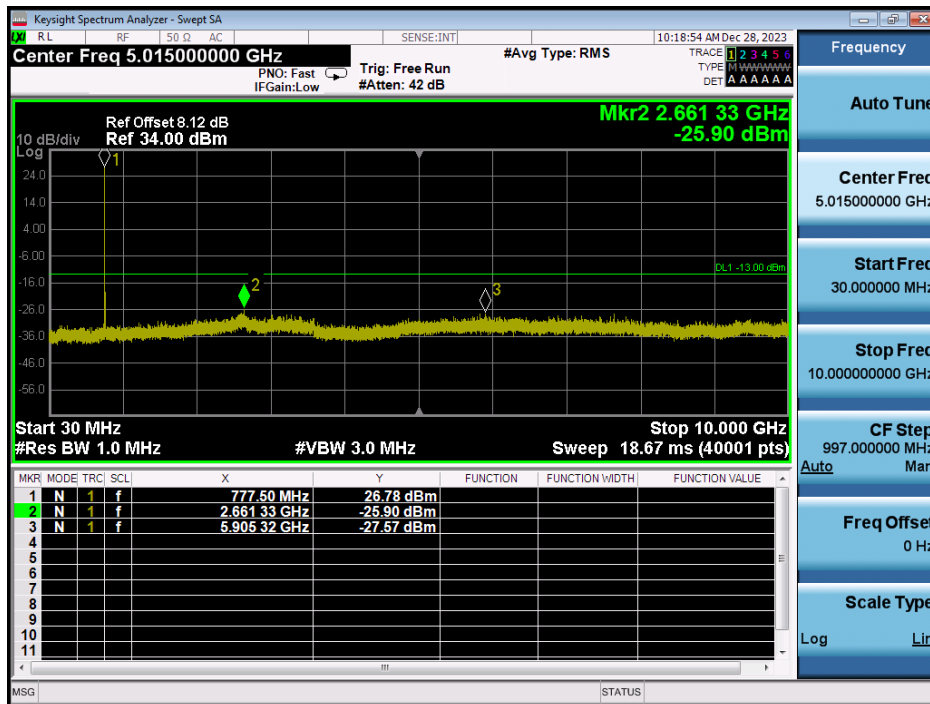

LTE Band 12 / 3MHz / QPSK - RB Size/Offset (8/4) - High Channel

LTE Band 12 / 1.4MHz / QPSK - RB Size/Offset (3/2) - Low Channel

LTE Band 12 / 1.4MHz / 16QAM - RB Size/Offset (3/3) - Mid Channel

LTE Band 12 / 1.4MHz / 16QAM - RB Size/Offset (1/0) - High Channel

8.4.3. LTE Band 13

LTE Band 13 / 10MHz / 16QAM - RB Size/Offset (1/0) - Low Channel

LTE Band 13 / 5MHz / 64QAM - RB Size/Offset (1/0) - Low Channel

LTE Band 13 / 5MHz / 64QAM - RB Size/Offset (12/6) - Mid Channel