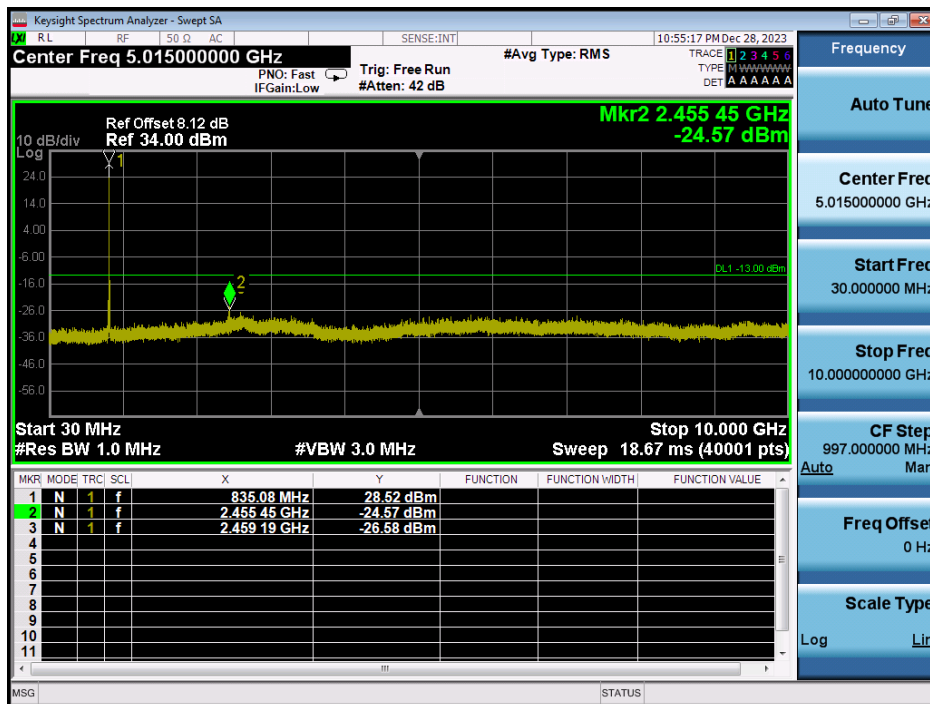

LTE Band 12 / 3MHz / QPSK - RB Size/Offset (8/4) - High Channel

LTE Band 12 / 1.4MHz / QPSK - RB Size/Offset (3/2) - Low Channel

LTE Band 12 / 1.4MHz / 16QAM - RB Size/Offset (3/3) - Mid Channel

LTE Band 12 / 1.4MHz / 16QAM - RB Size/Offset (1/0) - High Channel

8.4.3. LTE Band 13

LTE Band 13 / 10MHz / 16QAM - RB Size/Offset (1/0) - Low Channel

LTE Band 13 / 5MHz / 64QAM - RB Size/Offset (1/0) - Low Channel

LTE Band 13 / 5MHz / 64QAM - RB Size/Offset (12/6) - Mid Channel

8.4.4. LTE Band 26

LTE Band 26 / 15MHz / 16QAM - RB Size/Offset (36/39) - Low Channel

LTE Band 26 / 15MHz / 16QAM - RB Size/Offset (1/0) - Mid Channel

LTE Band 26 / 10MHz / 16QAM - RB Size/Offset (1/0) - Low Channel