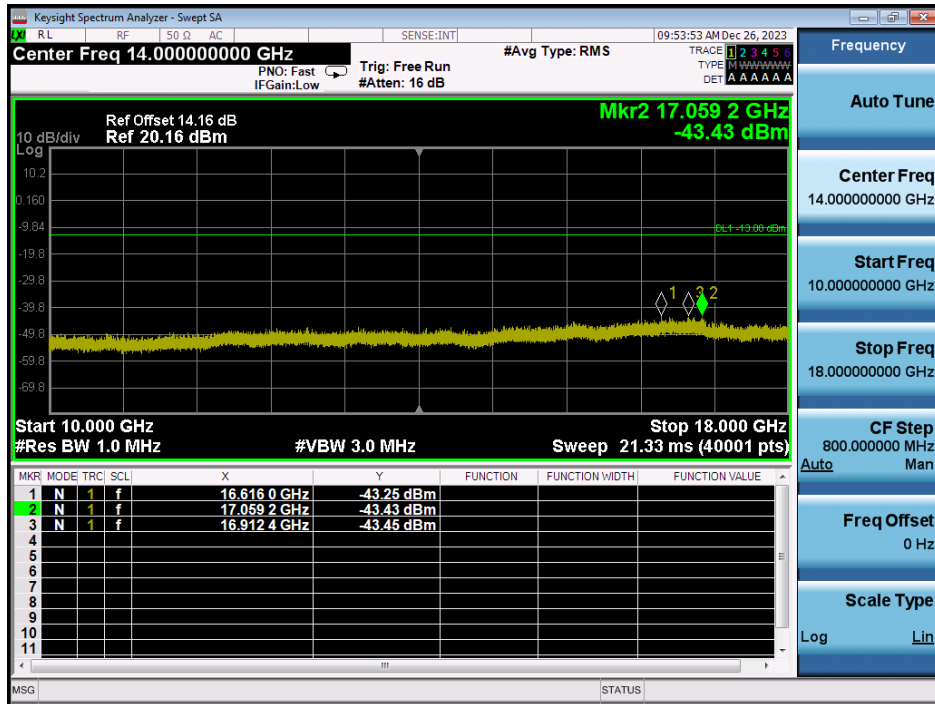

LTE Band 66 / 20MHz / 16QAM - RB Size/Offset (50/0) - Low Channel

LTE Band 66 / 20MHz / 16QAM - RB Size/Offset (50/0) - Low Channel

LTE Band 66 / 20MHz / 16QAM - RB Size/Offset (50/50) - Mid Channel

LTE Band 66 / 20MHz / 16QAM - RB Size/Offset (50/50) - Mid Channel

LTE Band 66 / 20MHz / 16QAM - RB Size/Offset (50/50) - High Channel

LTE Band 66 / 20MHz / 16QAM - RB Size/Offset (50/50) - High Channel

LTE Band 66 / 15MHz / 16QAM - RB Size/Offset (1/74) - Low Channel

LTE Band 66 / 15MHz / 16QAM - RB Size/Offset (1/74) - Low Channel

LTE Band 66 / 15MHz / QPSK - RB Size/Offset (1/0) - Mid Channel

LTE Band 66 / 15MHz / QPSK - RB Size/Offset (1/0) - Mid Channel

LTE Band 66 / 15MHz / QPSK - RB Size/Offset (36/18) - High Channel

LTE Band 66 / 15MHz / QPSK RB Size/Offset (36/18) - High Channel