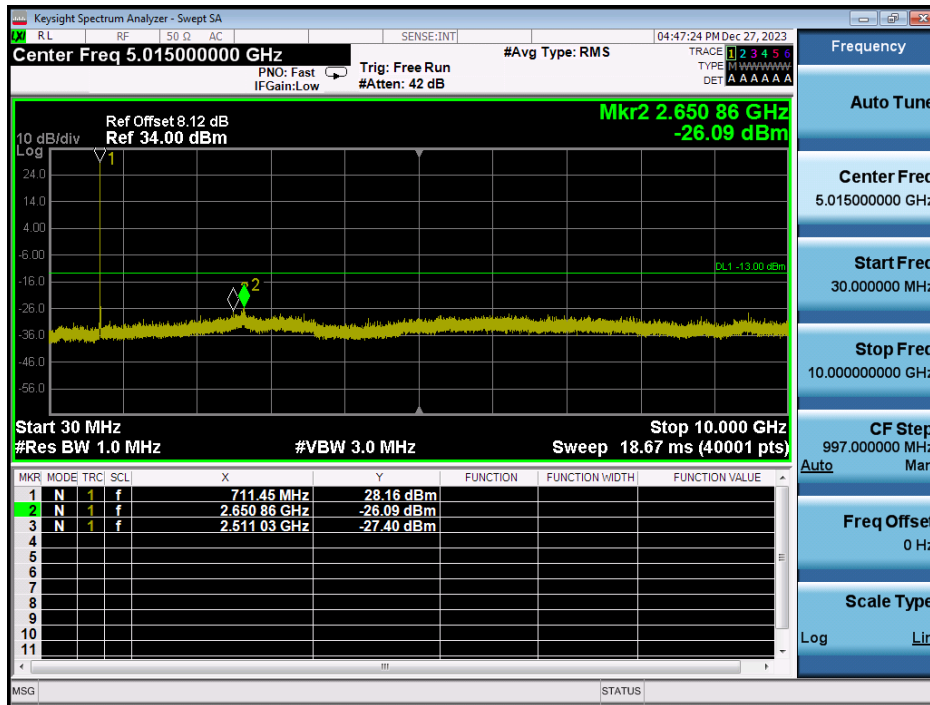

#### 8.4.1. LTE Band 12(17)

LTE Band 12 / 10MHz / QPSK - RB Size/Offset (1/49) - Low Channel

LTE Band 12 / 10MHz / 16QAM - RB Size/Offset (1/0) – High Channel

LTE Band 12 / 5MHz / 64QAM - RB Size/Offset (25/0) - Low Channel

LTE Band 12 / 5MHz / 64QAM - RB Size/Offset (1/0) - Mid Channel

LTE Band 12 / 5MHz / 16QAM - RB Size/Offset (1/0) - High Channel

LTE Band 12 / 3MHz / 64QAM - RB Size/Offset (8/7) - Low Channel

LTE Band 12 / 3MHz / 64QAM - RB Size/Offset (8/0) - Mid Channel