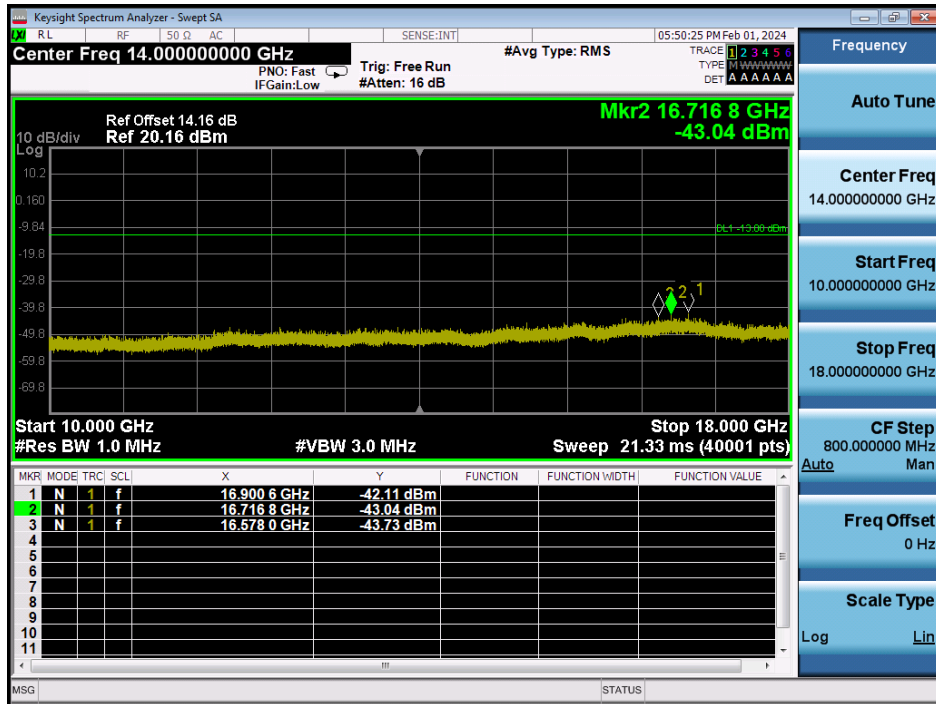

LTE Band 66 / 15MHz / QPSK - RB Size/Offset (1/0) - Mid Channel

LTE Band 66 / 15MHz / QPSK - RB Size/Offset (1/0) - Mid Channel

LTE Band 66 / 15MHz / QPSK - RB Size/Offset (36/18) - High Channel

LTE Band 66 / 15MHz / QPSK RB Size/Offset (36/18) - High Channel

LTE Band 66 / 10MHz / 64QAM - RB Size/Offset (25/25) - Low Channel

LTE Band 66 / 10MHz / 64QAM - RB Size/Offset (25/25) - Low Channel

LTE Band 66 / 10MHz / 16QAM - RB Size/Offset (25/25) - Mid Channel

LTE Band 66 / 10MHz / 16QAM - RB Size/Offset (25/25) - Mid Channel

LTE Band 66 / 10MHz / 16QAM - RB Size/Offset (25/12) - High Channel

LTE Band 66 / 10MHz / 16QAM - RB Size/Offset (25/12) - High Channel

LTE Band 66 / 5MHz / QPSK - RB Size/Offset (12/13) - Low Channel

LTE Band 66 / 5MHz / QPSK - RB Size/Offset (12/13) - Low Channel