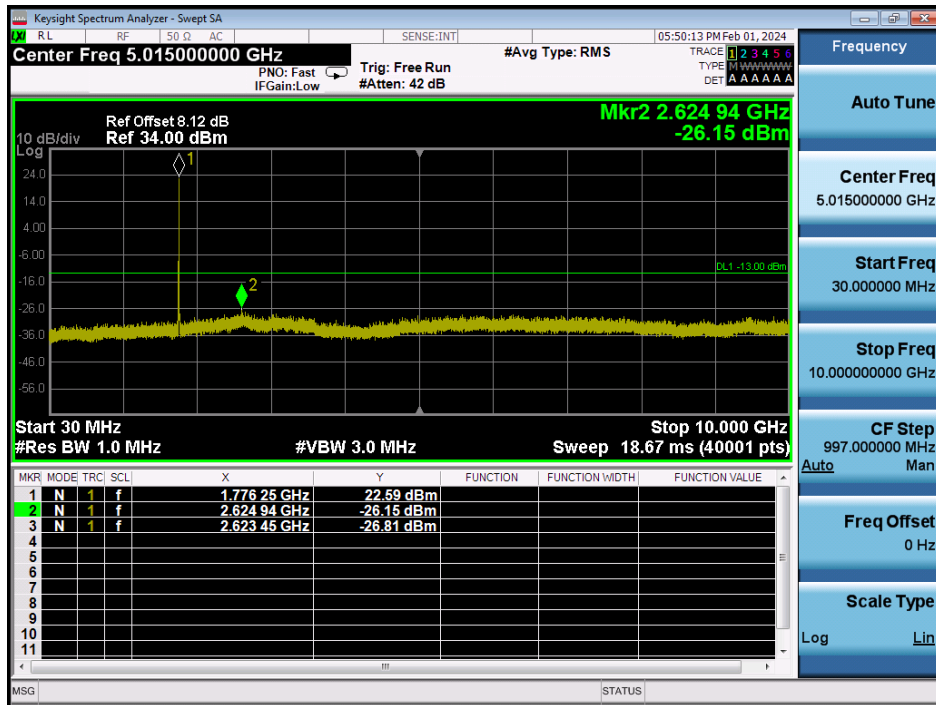

LTE Band 66 / 10MHz / 64QAM - RB Size/Offset (25/25) - Low Channel

LTE Band 66 / 10MHz / 64QAM - RB Size/Offset (25/25) - Low Channel

LTE Band 66 / 10MHz / 16QAM - RB Size/Offset (25/25) - Mid Channel

LTE Band 66 / 10MHz / 16QAM - RB Size/Offset (25/25) - Mid Channel

LTE Band 66 / 10MHz / 16QAM - RB Size/Offset (25/12) - High Channel

LTE Band 66 / 10MHz / 16QAM - RB Size/Offset (25/12) - High Channel

LTE Band 66 / 5MHz / QPSK - RB Size/Offset (12/13) - Low Channel

LTE Band 66 / 5MHz / QPSK - RB Size/Offset (12/13) - Low Channel