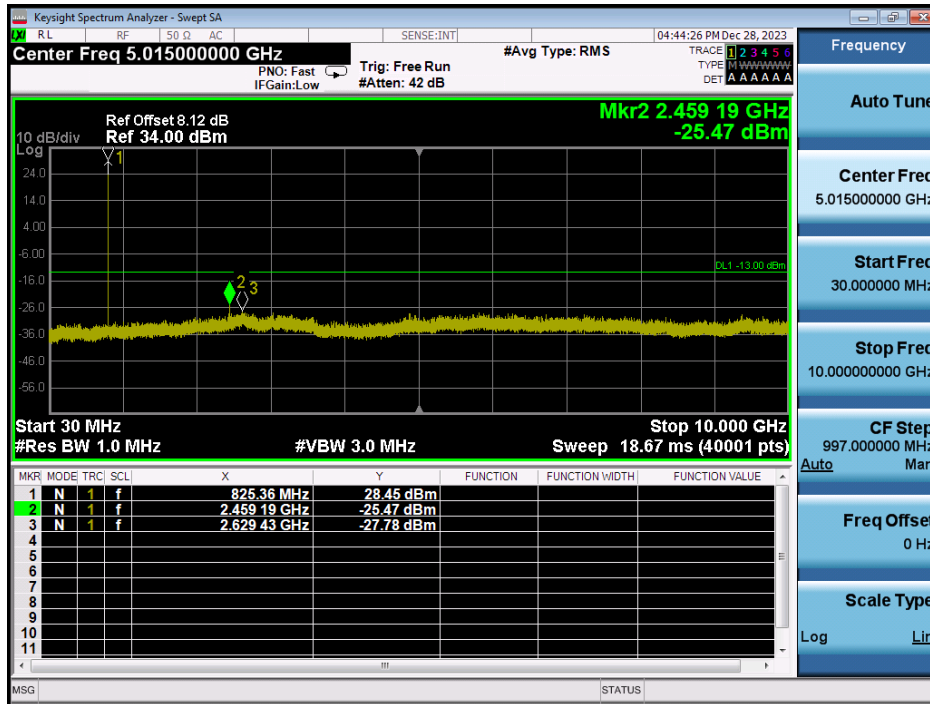

LTE Band 26 / 5MHz / 64QAM - RB Size/Offset (1/12) - High Channel

LTE Band 26 / 3MHz / 64QAM - RB Size/Offset (1/14) - Low Channel

LTE Band 26 / 3MHz / QPSK - RB Size/Offset (15/0) - Mid Channel

LTE Band 26 / 3MHz / QPSK - RB Size/Offset (1/14) - High Channel

LTE Band 26 / 1.4MHz / QPSK - RB Size/Offset (1/5) - Low Channel

LTE Band 26 / 1.4MHz / QPSK - RB Size/Offset (1/5) - Mid Channel

LTE Band 26 / 1.4MHz / 16QAM - RB Size/Offset (6/0) - High Channel

8.4.6. LTE Band 66(4)