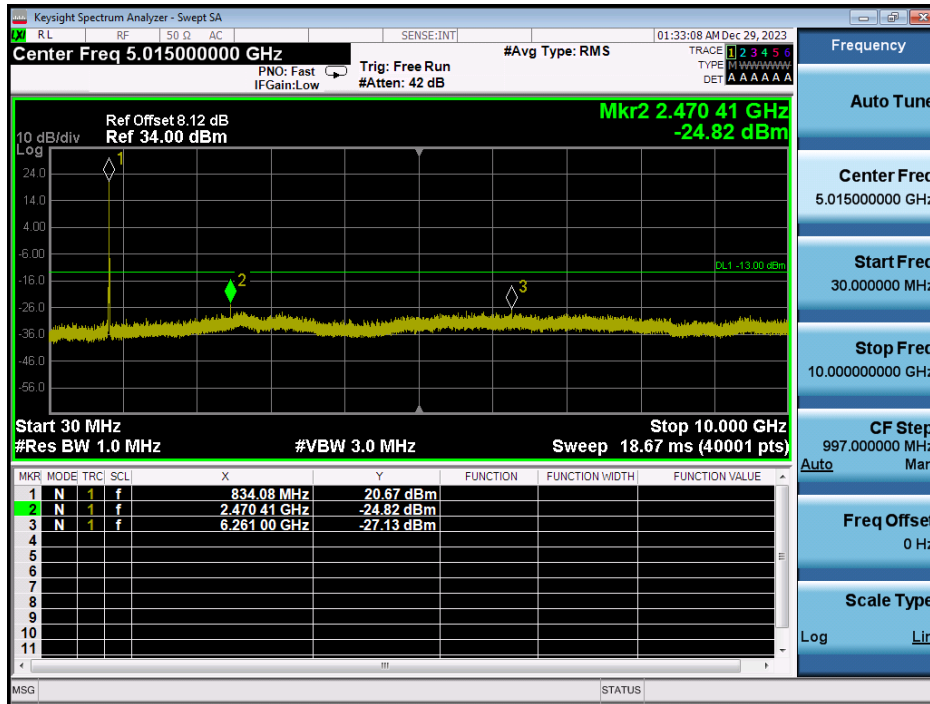

8.4.4. LTE Band 26

LTE Band 26 / 15MHz / 16QAM - RB Size/Offset (36/39) - Low Channel

LTE Band 26 / 15MHz / 16QAM - RB Size/Offset (1/0) - Mid Channel

LTE Band 26 / 10MHz / 16QAM - RB Size/Offset (1/0) - Low Channel

LTE Band 26 / 10MHz / 64QAM - RB Size/Offset (50/0) - Mid Channel

LTE Band 26 / 10MHz / 64QAM - RB Size/Offset (25/25) - High Channel

LTE Band 26 / 5MHz / QPSK - RB Size/Offset (1/0) - Low Channel

LTE Band 26 / 5MHz / 64QAM - RB Size/Offset (1/24) - Mid Channel