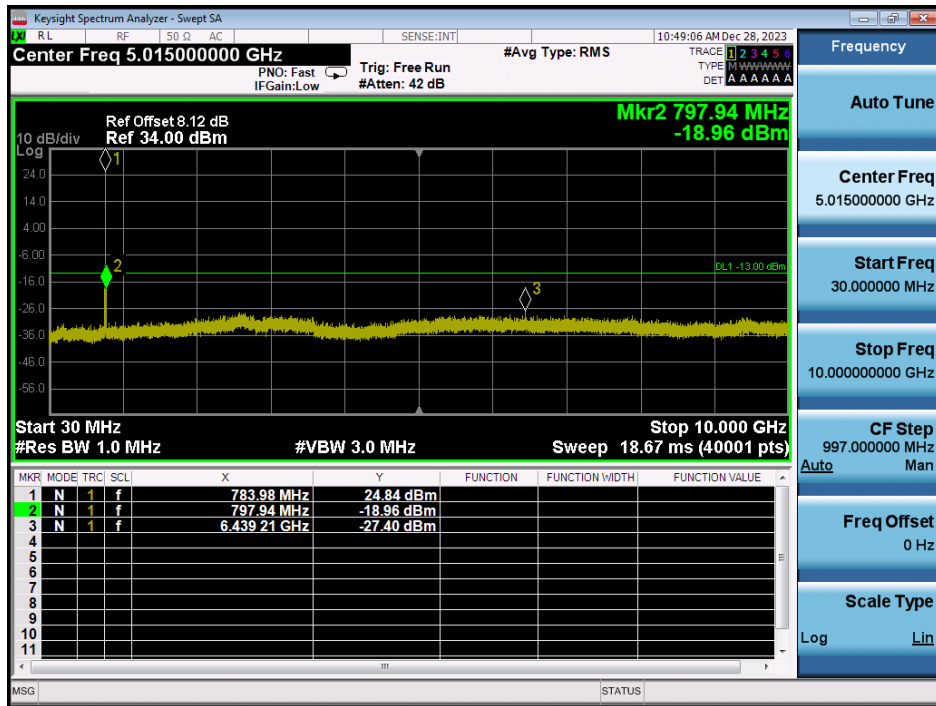

8.4.3. LTE Band 13

LTE Band 13 / 10MHz / 16QAM - RB Size/Offset (1/0) - Low Channel

LTE Band 13 / 5MHz / 64QAM - RB Size/Offset (1/0) - Low Channel

LTE Band 13 / 5MHz / 64QAM - RB Size/Offset (12/6) - Mid Channel