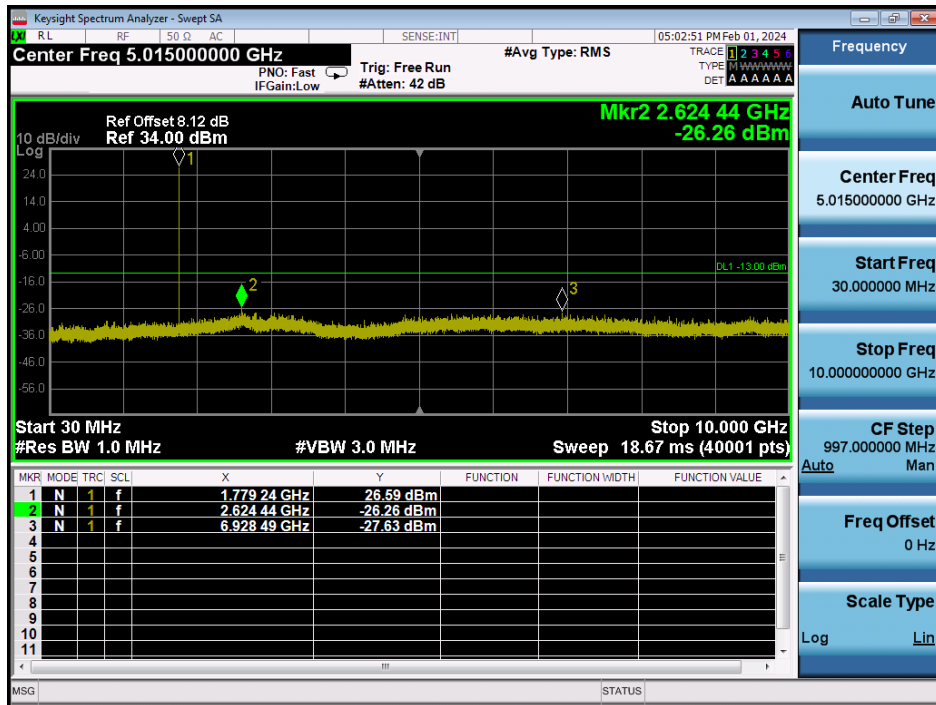

LTE Band 66 / 3MHz / 64QAM - RB Size/Offset (1/7) - Low Channel

LTE Band 66 / 3MHz / 64QAM - RB Size/Offset (1/7) - Low Channel

LTE Band 66 / 3MHz / QPSK - RB Size/Offset (15/0) - Mid Channel

LTE Band 66 / 3MHz / QPSK - RB Size/Offset (15/0) - Mid Channel

LTE Band 66 / 3MHz / 64QAM - RB Size/Offset (1/7) - High Channel

LTE Band 66 / 3MHz / 64QAM - RB Size/Offset (1/7) - High Channel

LTE Band 66 / 1.4MHz / 16QAM - RB Size/Offset (6/0) - Low Channel

LTE Band 66 / 1.4MHz / 16QAM - RB Size/Offset (6/0) - Low Channel

LTE Band 66 / 1.4MHz / QPSK - RB Size/Offset (3/0) - Mid Channel

LTE Band 66 / 1.4MHz / QPSK - RB Size/Offset (3/0) - Mid Channel

LTE Band 66 / 1.4MHz / QPSK - RB Size/Offset (3/0) - High Channel

LTE Band 66 / 1.4MHz / QPSK - RB Size/Offset (3/0) - High Channel