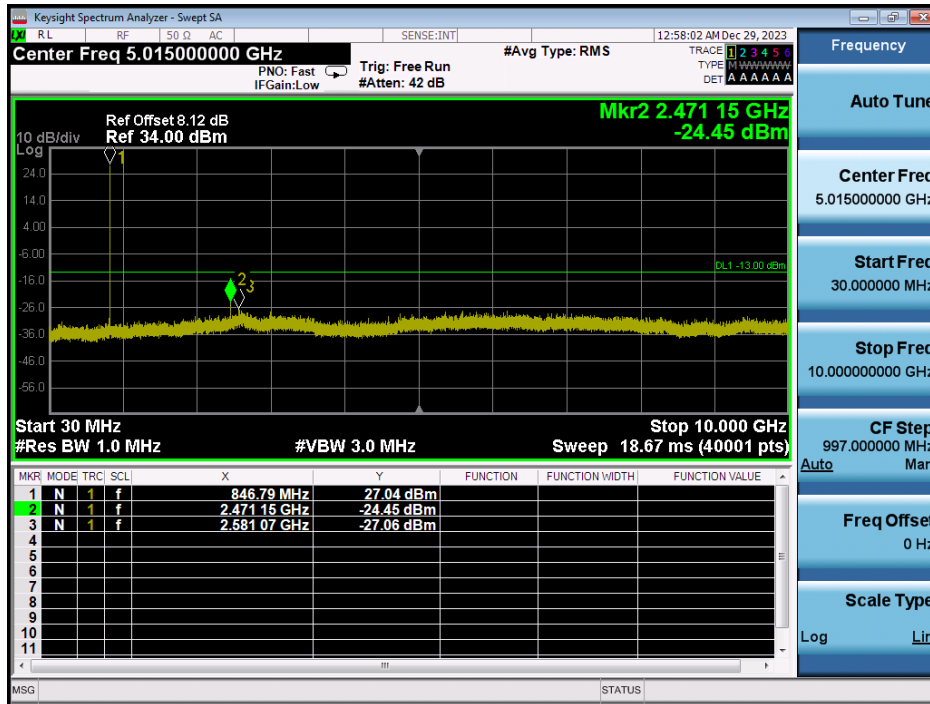

LTE Band 26 / 10MHz / 64QAM - RB Size/Offset (50/0) - Mid Channel

LTE Band 26 / 10MHz / 64QAM - RB Size/Offset (25/25) - High Channel

LTE Band 26 / 5MHz / QPSK - RB Size/Offset (1/0) - Low Channel

LTE Band 26 / 5MHz / 64QAM - RB Size/Offset (1/24) - Mid Channel

LTE Band 26 / 5MHz / 64QAM - RB Size/Offset (1/12) - High Channel

LTE Band 26 / 3MHz / 64QAM - RB Size/Offset (1/14) - Low Channel

LTE Band 26 / 3MHz / QPSK - RB Size/Offset (15/0) - Mid Channel

LTE Band 26 / 3MHz / QPSK - RB Size/Offset (1/14) - High Channel