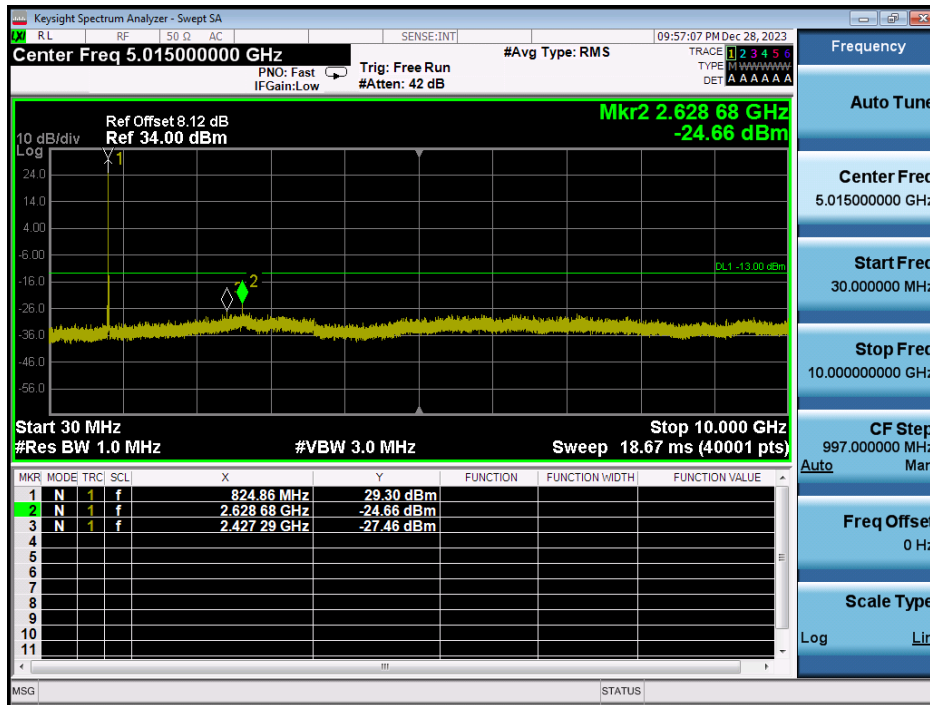

LTE Band 26 / 10MHz / 16QAM - RB Size/Offset (1/0) - Low Channel