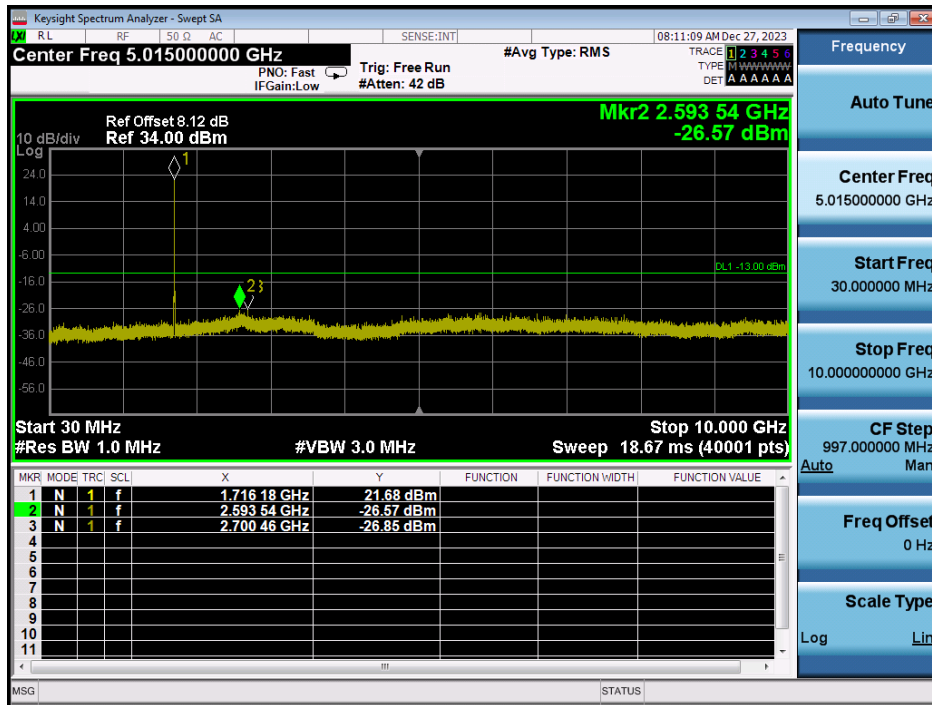

LTE Band 66 / 20MHz / 16QAM - RB Size/Offset (50/50) - High Channel

LTE Band 66 / 20MHz / 16QAM - RB Size/Offset (50/50) - High Channel

LTE Band 66 / 15MHz / 16QAM - RB Size/Offset (1/74) - Low Channel

LTE Band 66 / 15MHz / 16QAM - RB Size/Offset (1/74) - Low Channel

LTE Band 66 / 15MHz / QPSK - RB Size/Offset (1/0) - Mid Channel

LTE Band 66 / 15MHz / QPSK - RB Size/Offset (1/0) - Mid Channel

LTE Band 66 / 15MHz / QPSK - RB Size/Offset (36/18) - High Channel

LTE Band 66 / 15MHz / QPSK RB Size/Offset (36/18) - High Channel

LTE Band 66 / 10MHz / 64QAM - RB Size/Offset (25/25) - Low Channel

LTE Band 66 / 10MHz / 64QAM - RB Size/Offset (25/25) - Low Channel

LTE Band 66 / 10MHz / 16QAM - RB Size/Offset (25/25) - Mid Channel

LTE Band 66 / 10MHz / 16QAM - RB Size/Offset (25/25) - Mid Channel