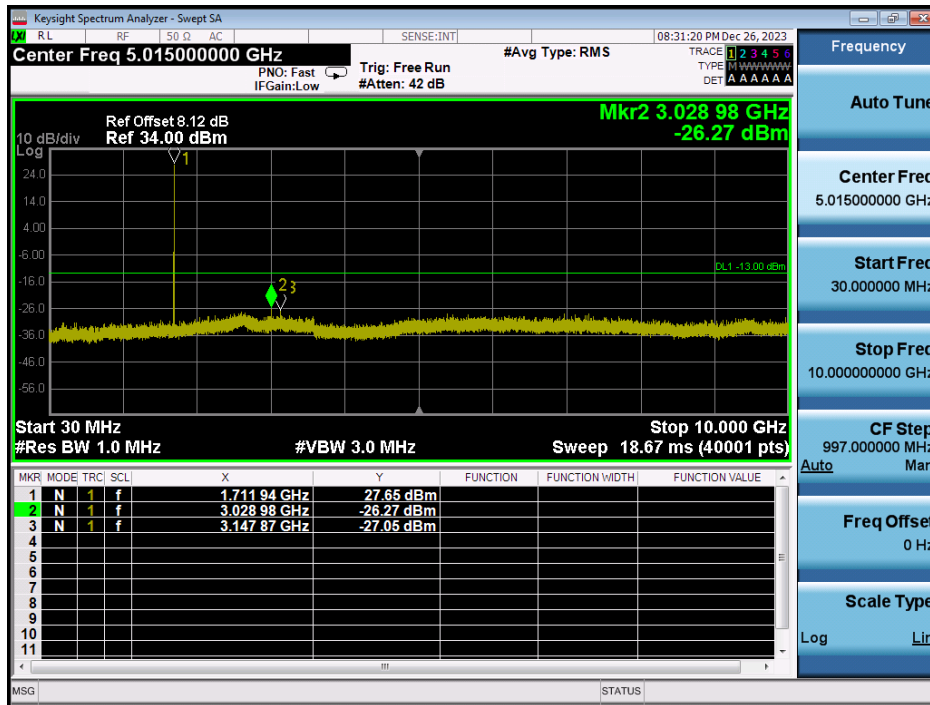

LTE Band 66 / 10MHz / 16QAM - RB Size/Offset (25/12) - High Channel

LTE Band 66 / 10MHz / 16QAM - RB Size/Offset (25/12) - High Channel

LTE Band 66 / 5MHz / QPSK - RB Size/Offset (12/13) - Low Channel

LTE Band 66 / 5MHz / QPSK - RB Size/Offset (12/13) - Low Channel

LTE Band 66 / 5MHz / 64QAM - RB Size/Offset (1/12) - Mid Channel

LTE Band 66 / 5MHz / 64QAM - RB Size/Offset (1/12) - Mid Channel

LTE Band 66 / 5MHz / 64QAM - RB Size/Offset (1/24) - High Channel

LTE Band 66 / 5MHz / 64QAM - RB Size/Offset (1/24) - High Channel

LTE Band 66 / 3MHz / 64QAM - RB Size/Offset (1/7) - Low Channel

LTE Band 66 / 3MHz / 64QAM - RB Size/Offset (1/7) - Low Channel

LTE Band 66 / 3MHz / QPSK - RB Size/Offset (15/0) - Mid Channel

LTE Band 66 / 3MHz / QPSK - RB Size/Offset (15/0) - Mid Channel