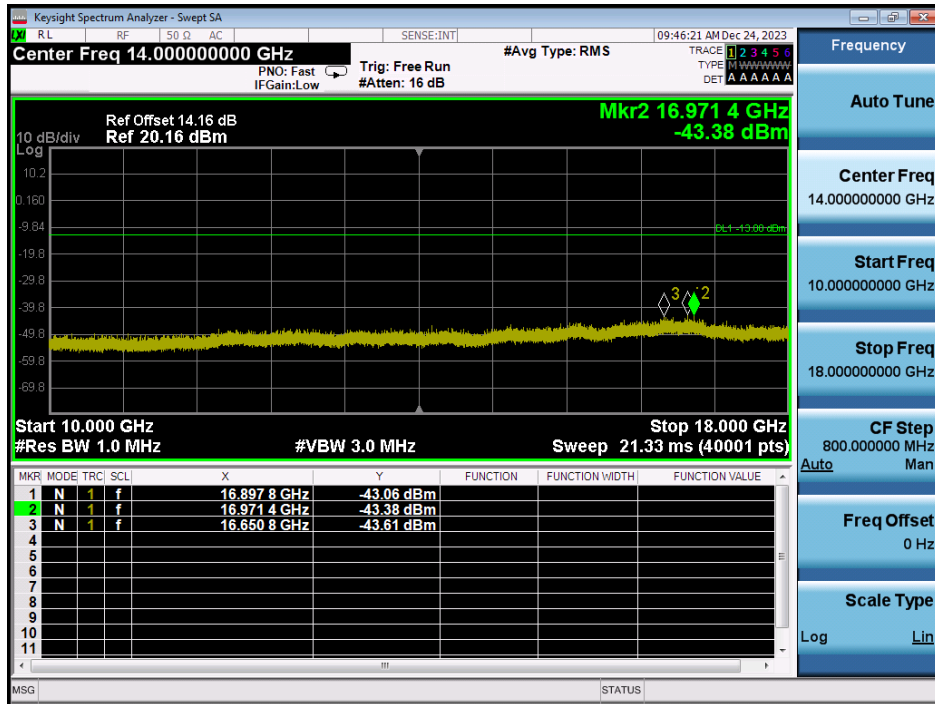

LTE Band 66 / 3MHz / 64QAM - RB Size/Offset (1/7) - Low Channel

LTE Band 66 / 3MHz / 64QAM - RB Size/Offset (1/7) - Low Channel

LTE Band 66 / 3MHz / QPSK - RB Size/Offset (15/0) - Mid Channel

LTE Band 66 / 3MHz / QPSK - RB Size/Offset (15/0) - Mid Channel

LTE Band 66 / 3MHz / 64QAM - RB Size/Offset (1/7) - High Channel

LTE Band 66 / 3MHz / 64QAM - RB Size/Offset (1/7) - High Channel

LTE Band 66 / 1.4MHz / 16QAM - RB Size/Offset (6/0) - Low Channel

LTE Band 66 / 1.4MHz / 16QAM - RB Size/Offset (6/0) - Low Channel

LTE Band 66 / 1.4MHz / QPSK - RB Size/Offset (3/0) - Mid Channel

LTE Band 66 / 1.4MHz / QPSK - RB Size/Offset (3/0) - Mid Channel

LTE Band 66 / 1.4MHz / QPSK - RB Size/Offset (3/0) - High Channel

LTE Band 66 / 1.4MHz / QPSK - RB Size/Offset (3/0) - High Channel