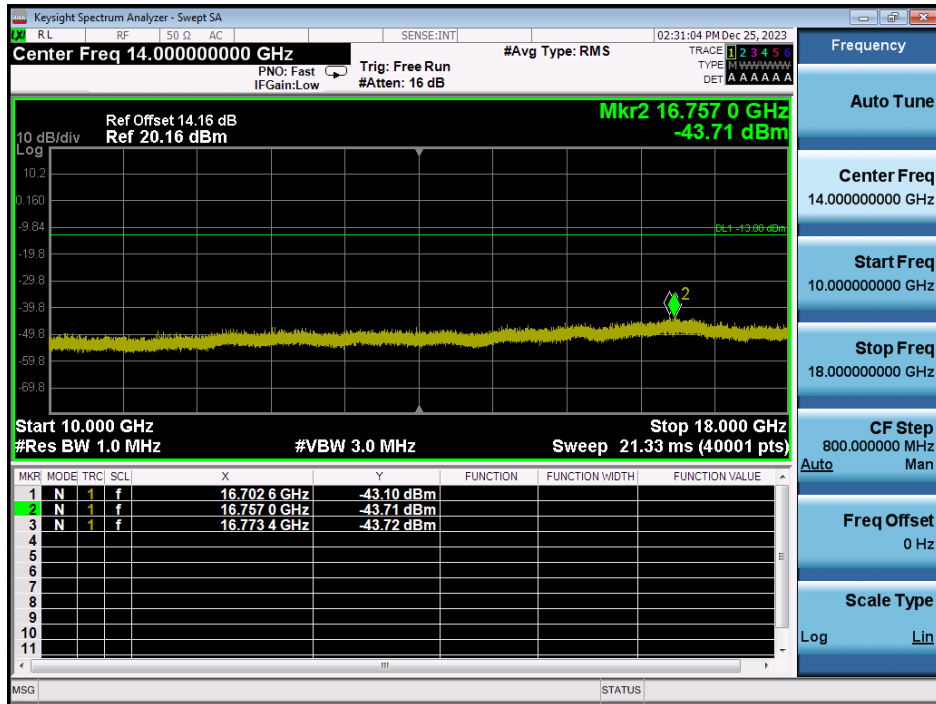

LTE Band 66 / 15MHz / QPSK - RB Size/Offset (1/0) - Mid Channel

LTE Band 66 / 15MHz / QPSK - RB Size/Offset (1/0) - Mid Channel

LTE Band 66 / 15MHz / QPSK - RB Size/Offset (36/18) - High Channel

LTE Band 66 / 15MHz / QPSK RB Size/Offset (36/18) - High Channel

LTE Band 66 / 10MHz / 64QAM - RB Size/Offset (25/25) - Low Channel

LTE Band 66 / 10MHz / 64QAM - RB Size/Offset (25/25) - Low Channel

LTE Band 66 / 10MHz / 16QAM - RB Size/Offset (25/25) - Mid Channel

LTE Band 66 / 10MHz / 16QAM - RB Size/Offset (25/25) - Mid Channel

LTE Band 66 / 10MHz / 16QAM - RB Size/Offset (25/12) - High Channel

LTE Band 66 / 10MHz / 16QAM - RB Size/Offset (25/12) - High Channel

LTE Band 66 / 5MHz / QPSK - RB Size/Offset (12/13) - Low Channel

LTE Band 66 / 5MHz / QPSK - RB Size/Offset (12/13) - Low Channel