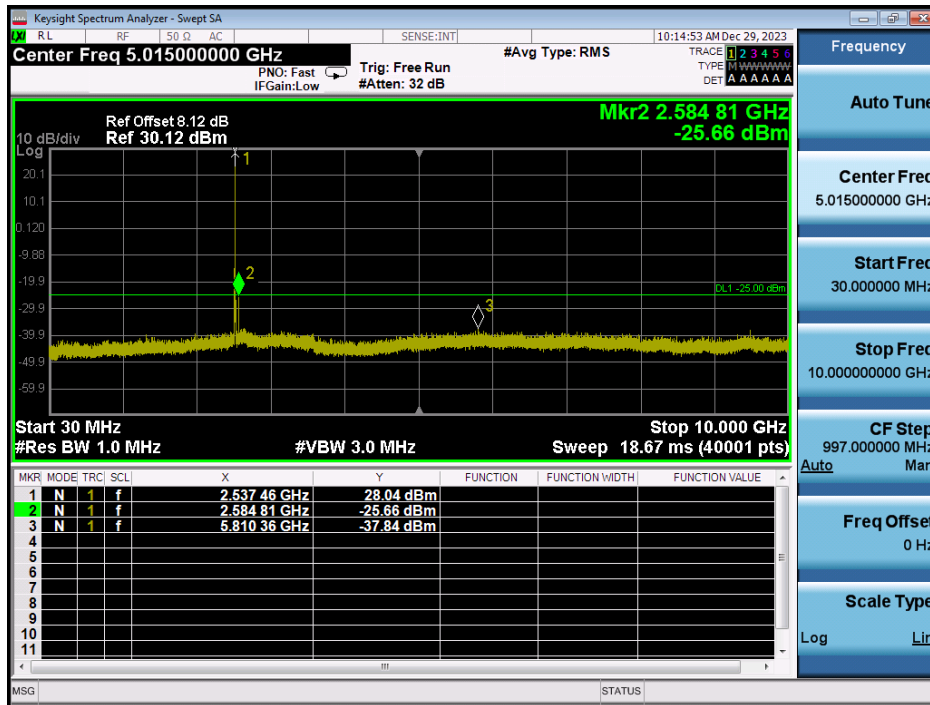

LTE Band 7 / 10MHz / QPSK - RB Size/Offset (25/0) - High Channel

LTE Band 7 / 10MHz / QPSK - RB Size/Offset (25/0) - High Channel

LTE Band 7 / 5MHz / QPSK - RB Size/Offset (1/12) - Low Channel

LTE Band 7 / 5MHz / QPSK - RB Size/Offset (1/12) - Low Channel

LTE Band 7 / 5MHz / QPSK - RB Size/Offset (1/24) - Mid Channel

LTE Band 7 / 5MHz / QPSK - RB Size/Offset (1/24) - Mid Channel

LTE Band 7 / 5MHz / 16QAM - RB Size/Offset (12/6) - High Channel

LTE Band 7 / 5MHz / QPSK - RB Size/Offset (12/6) - High Channel