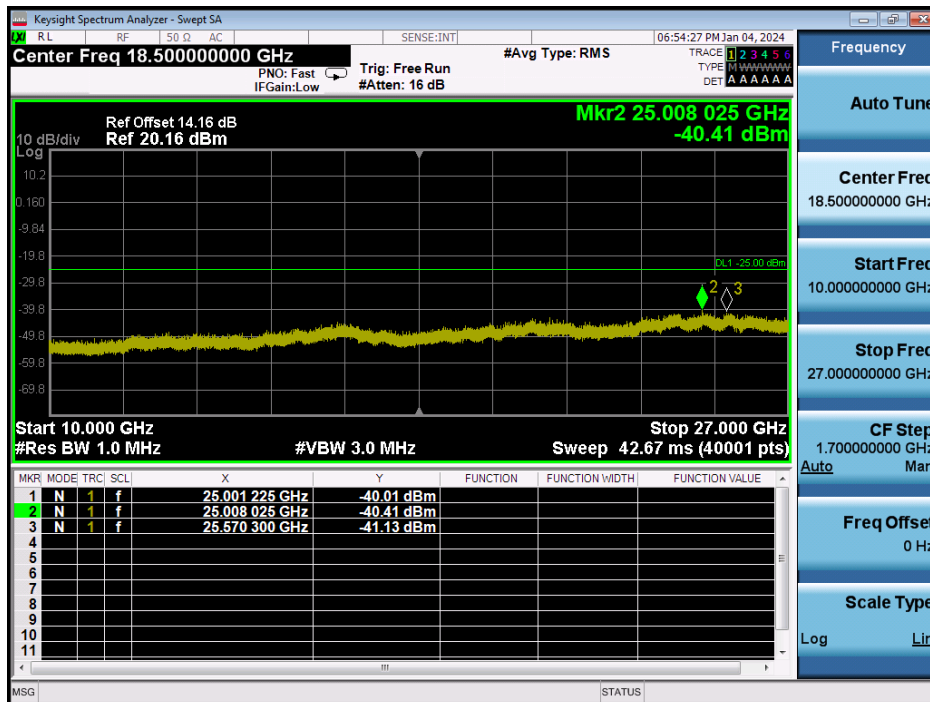

LTE Band 25 / 1.4MHz / 64QAM - RB Size/Offset (6/0) - Low Channel

LTE Band 25 / 1.4MHz / 64QAM - RB Size/Offset (6/0) - Low Channel

LTE Band 25 / 1.4MHz / QPSK - RB Size/Offset (1/5) - Mid Channel

LTE Band 25 / 1.4MHz / QPSK - RB Size/Offset (1/5) - Mid Channel

LTE Band 25 / 1.4MHz / 64QAM - RB Size/Offset (6/0) - High Channel

LTE Band 25 / 1.4MHz / 64QAM - RB Size/Offset (6/0) - High Channel

8.4.8. LTE Band 41(38)

LTE Band 41 / 20MHz / 64QAM - RB Size/Offset (50/50) - Low Channel

LTE Band 41 / 20MHz / 64QAM - RB Size/Offset (50/50) - Low Channel

LTE Band 41 / 20MHz / 64QAM - RB Size/Offset (50/50) - Mid Channel

LTE Band 41 / 20MHz / 64QAM - RB Size/Offset (50/50) - Mid Channel

LTE Band 41 / 20MHz / 64QAM - RB Size/Offset (100/0) - High Channel