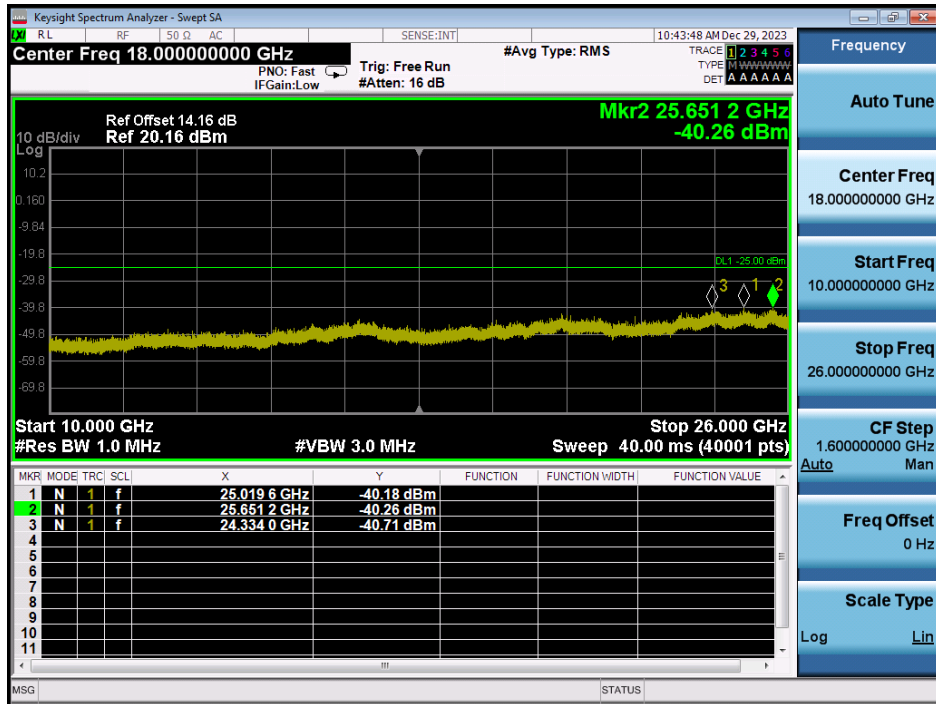

LTE Band 7 / 20MHz / 64QAM - RB Size/Offset (1/99) - High Channel

LTE Band 7 / 20MHz / 64QAM - RB Size/Offset (1/99) - High Channel

LTE Band 7 / 15MHz / QPSK - RB Size/Offset (36/39) - Low Channel

LTE Band 7 / 15MHz / QPSK - RB Size/Offset (36/39) - Low Channel

LTE Band 7 / 15MHz / 16QAM - RB Size/Offset (1/0) - Mid Channel

LTE Band 7 / 15MHz / 16QAM - RB Size/Offset (1/0) - Mid Channel

LTE Band 7 / 15MHz / QPSK - RB Size/Offset (1/74) - High Channel

LTE Band 7 / 15MHz / QPSK - RB Size/Offset (1/74) - High Channel

LTE Band 7 / 10MHz / 64QAM - RB Size/Offset (25/12) - Low Channel

LTE Band 7 / 10MHz / 64QAM - RB Size/Offset (25/12) - Low Channel

LTE Band 7 / 10MHz / QPSK - RB Size/Offset (1/25) - Mid Channel

LTE Band 7 / 10MHz / QPSK - RB Size/Offset (1/25) - Mid Channel