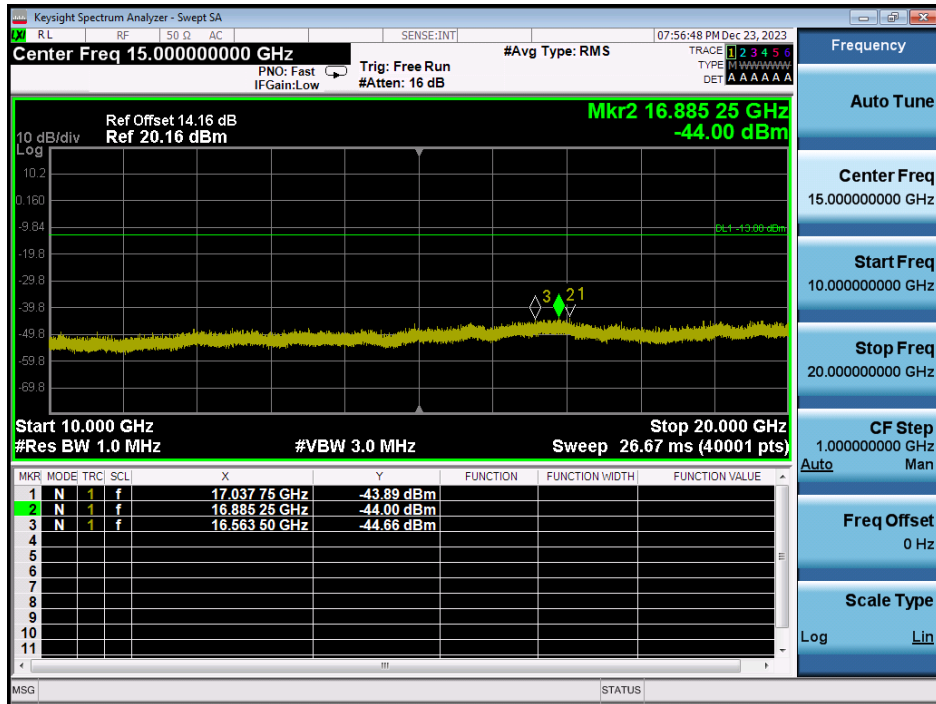

LTE Band 25 / 5MHz / QPSK - RB Size/Offset (25/0) - High Channel

LTE Band 25 / 5MHz / QPSK - RB Size/Offset (25/0) - High Channel

LTE Band 25 / 3MHz / QPSK - RB Size/Offset (8/7) - Low Channel

LTE Band 25 / 3MHz / QPSK - RB Size/Offset (8/7) - Low Channel

LTE Band 25 / 3MHz / 64QAM - RB Size/Offset (1/14) - Mid Channel

LTE Band 25 / 3MHz / 64QAM - RB Size/Offset (1/14) - Mid Channel

LTE Band 25 / 3MHz / QPSK - RB Size/Offset (8/0) - High Channel

LTE Band 25 / 3MHz / QPSK - RB Size/Offset (8/0) - High Channel

LTE Band 25 / 1.4MHz / 64QAM - RB Size/Offset (6/0) - Low Channel

LTE Band 25 / 1.4MHz / 64QAM - RB Size/Offset (6/0) - Low Channel

LTE Band 25 / 1.4MHz / QPSK - RB Size/Offset (1/5) - Mid Channel

LTE Band 25 / 1.4MHz / QPSK - RB Size/Offset (1/5) - Mid Channel