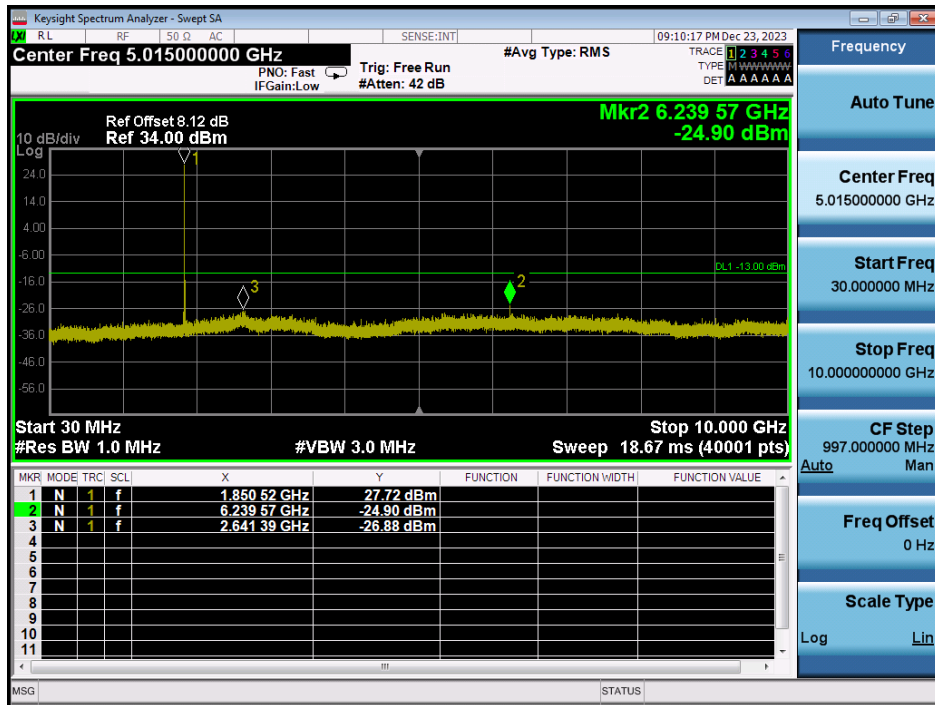

LTE Band 25 / 10MHz / QPSK - RB Size/Offset (25/12) - Mid Channel

LTE Band 25 / 10MHz / QPSK - RB Size/Offset (25/12) - Mid Channel

LTE Band 25 / 10MHz / 16QAM - RB Size/Offset (25/0) - High Channel

LTE Band 25 / 10MHz / 16QAM - RB Size/Offset (25/0) - High Channel

LTE Band 25 / 5MHz / QPSK - RB Size/Offset (1/0) - Low Channel

LTE Band 25 / 5MHz / QPSK - RB Size/Offset (1/0) - Low Channel

LTE Band 25 / 5MHz / QPSK - RB Size/Offset (12/0) - Mid Channel

LTE Band 25 / 5MHz / QPSK - RB Size/Offset (12/0) - Mid Channel

LTE Band 25 / 5MHz / QPSK - RB Size/Offset (25/0) - High Channel

LTE Band 25 / 5MHz / QPSK - RB Size/Offset (25/0) - High Channel

LTE Band 25 / 3MHz / QPSK - RB Size/Offset (8/7) - Low Channel

LTE Band 25 / 3MHz / QPSK - RB Size/Offset (8/7) - Low Channel