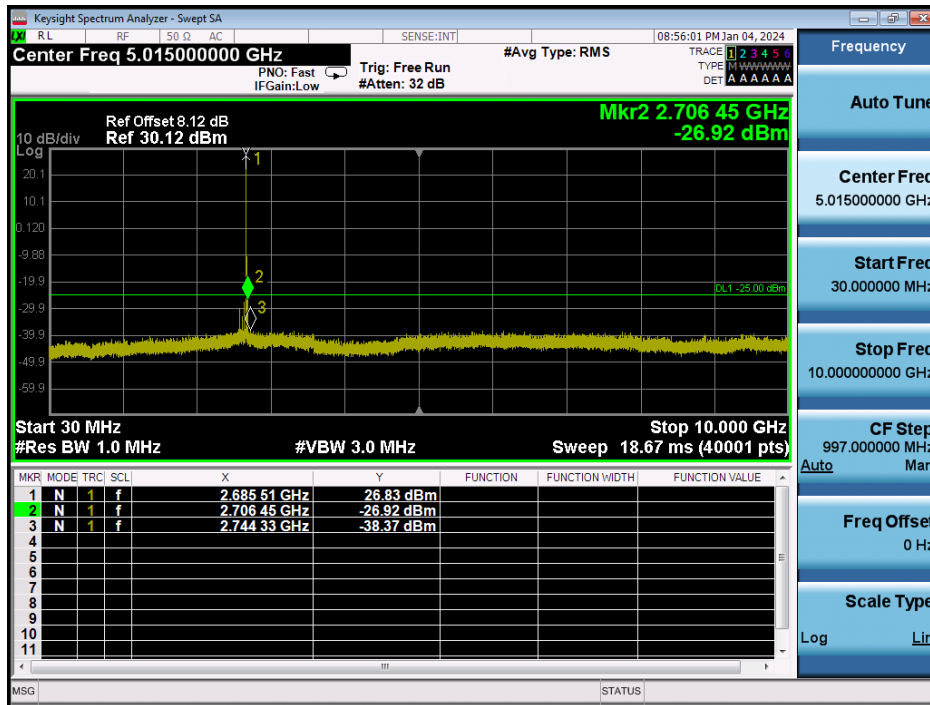

LTE Band 41 / 10MHz / QPSK - RB Size/Offset (50/0) - High Channel

LTE Band 41 / 5MHz / 64QAM - RB Size/Offset (12/13) - Low Channel

LTE Band 41 / 5MHz / 64QAM - RB Size/Offset (12/13) - Low Channel

LTE Band 41 / 5MHz / 16QAM - RB Size/Offset (25/0) - Mid Channel

LTE Band 41 / 5MHz / 16QAM - RB Size/Offset (25/0) - Mid Channel

LTE Band 41 / 5MHz / 64QAM - RB Size/Offset (1/0) - High Channel

LTE Band 41 / 5MHz / 64QAM - RB Size/Offset (1/0) - High Channel

8.4.9. LTE Band 7