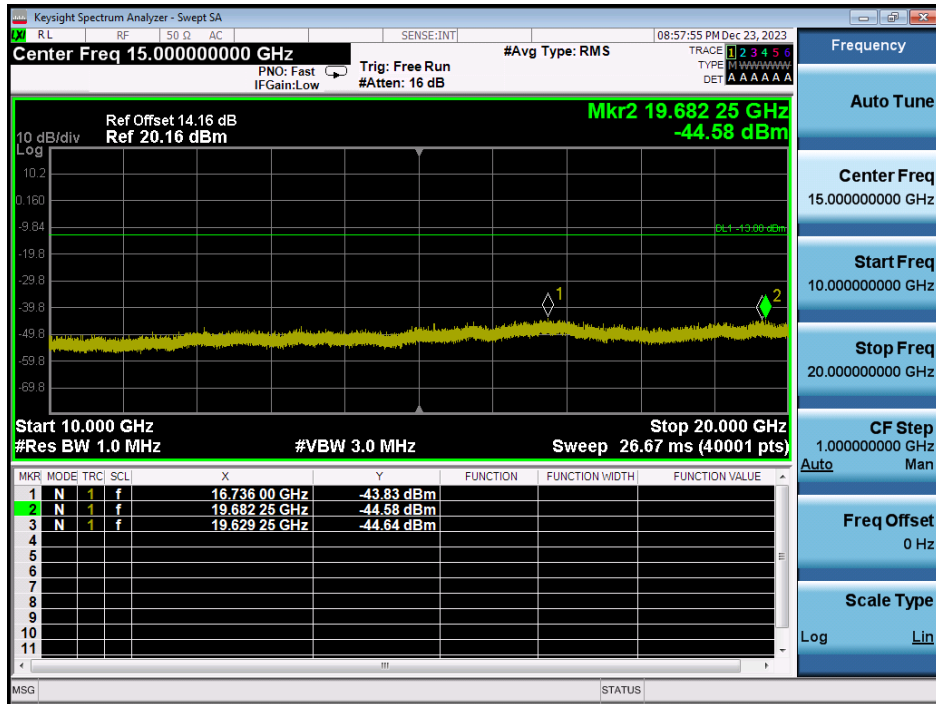

LTE Band 25 / 5MHz / QPSK - RB Size/Offset (1/0) - Low Channel

LTE Band 25 / 5MHz / QPSK - RB Size/Offset (1/0) - Low Channel

LTE Band 25 / 5MHz / QPSK - RB Size/Offset (12/0) - Mid Channel

LTE Band 25 / 5MHz / QPSK - RB Size/Offset (12/0) - Mid Channel

LTE Band 25 / 5MHz / QPSK - RB Size/Offset (25/0) - High Channel

LTE Band 25 / 5MHz / QPSK - RB Size/Offset (25/0) - High Channel

LTE Band 25 / 3MHz / QPSK - RB Size/Offset (8/7) - Low Channel

LTE Band 25 / 3MHz / QPSK - RB Size/Offset (8/7) - Low Channel

LTE Band 25 / 3MHz / 64QAM - RB Size/Offset (1/14) - Mid Channel

LTE Band 25 / 3MHz / 64QAM - RB Size/Offset (1/14) - Mid Channel

LTE Band 25 / 3MHz / QPSK - RB Size/Offset (8/0) - High Channel

LTE Band 25 / 3MHz / QPSK - RB Size/Offset (8/0) - High Channel