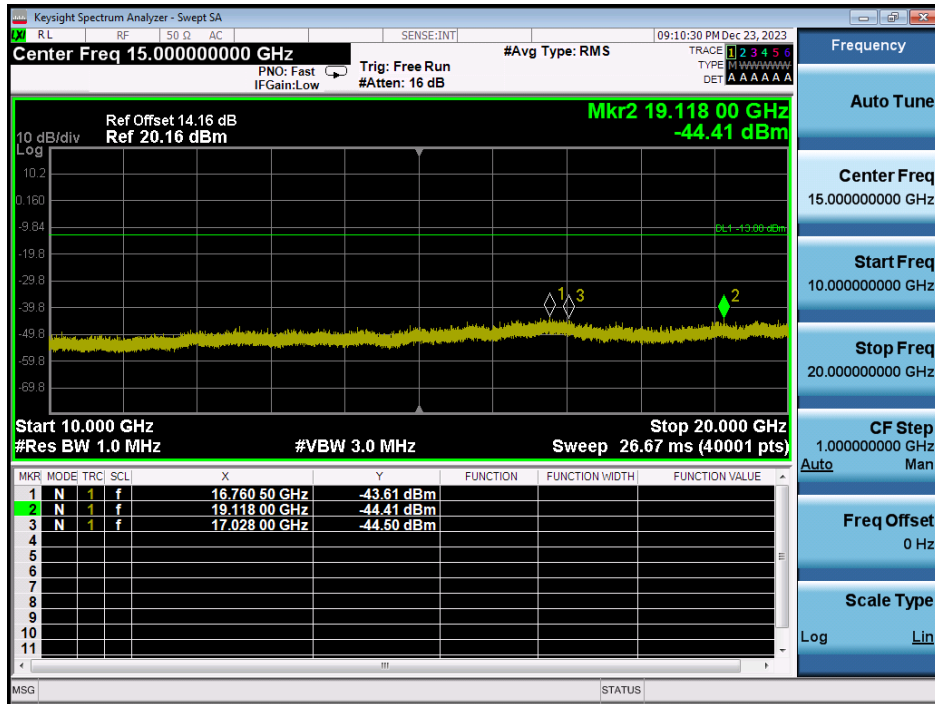

LTE Band 25 / 10MHz / QPSK - RB Size/Offset (25/12) - Mid Channel

LTE Band 25 / 10MHz / QPSK - RB Size/Offset (25/12) - Mid Channel

LTE Band 25 / 10MHz / 16QAM - RB Size/Offset (25/0) - High Channel

LTE Band 25 / 10MHz / 16QAM - RB Size/Offset (25/0) - High Channel

LTE Band 25 / 5MHz / QPSK - RB Size/Offset (1/0) - Low Channel

LTE Band 25 / 5MHz / QPSK - RB Size/Offset (1/0) - Low Channel

LTE Band 25 / 5MHz / QPSK - RB Size/Offset (12/0) - Mid Channel

LTE Band 25 / 5MHz / QPSK - RB Size/Offset (12/0) - Mid Channel

LTE Band 25 / 5MHz / QPSK - RB Size/Offset (25/0) - High Channel

LTE Band 25 / 5MHz / QPSK - RB Size/Offset (25/0) - High Channel

LTE Band 25 / 3MHz / QPSK - RB Size/Offset (8/7) - Low Channel

LTE Band 25 / 3MHz / QPSK - RB Size/Offset (8/7) - Low Channel