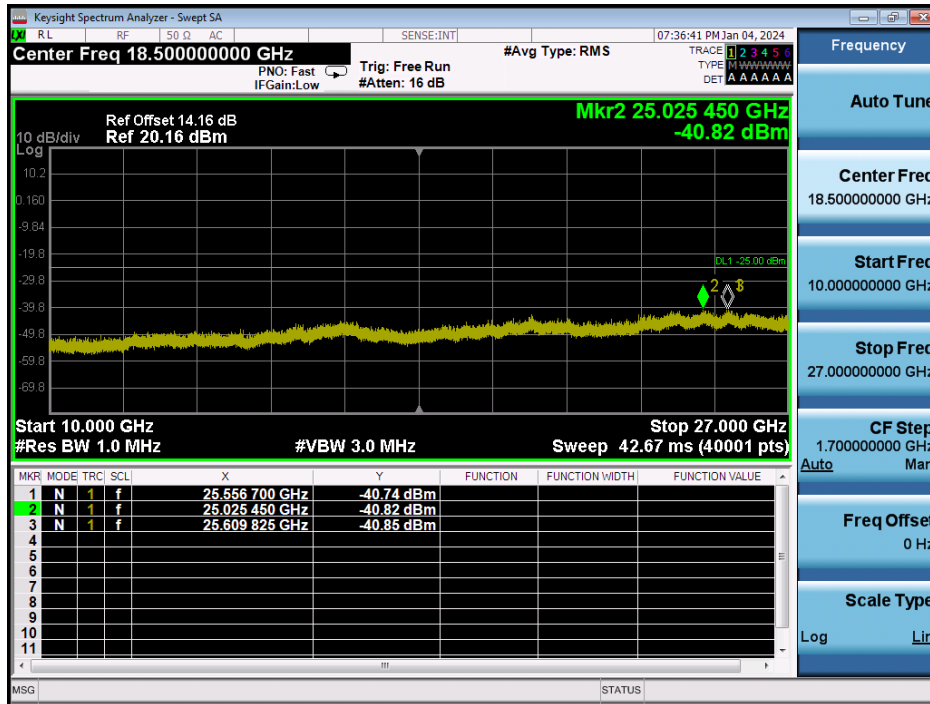

LTE Band 41 / 20MHz / 64QAM - RB Size/Offset (100/0) - High Channel

LTE Band 41 / 15MHz / 16QAM - RB Size/Offset (1/74) - Low Channel

LTE Band 41 / 15MHz / 16QAM - RB Size/Offset (1/74) - Low Channel

LTE Band 41 / 15MHz / 64QAM - RB Size/Offset (1/74) - Mid Channel