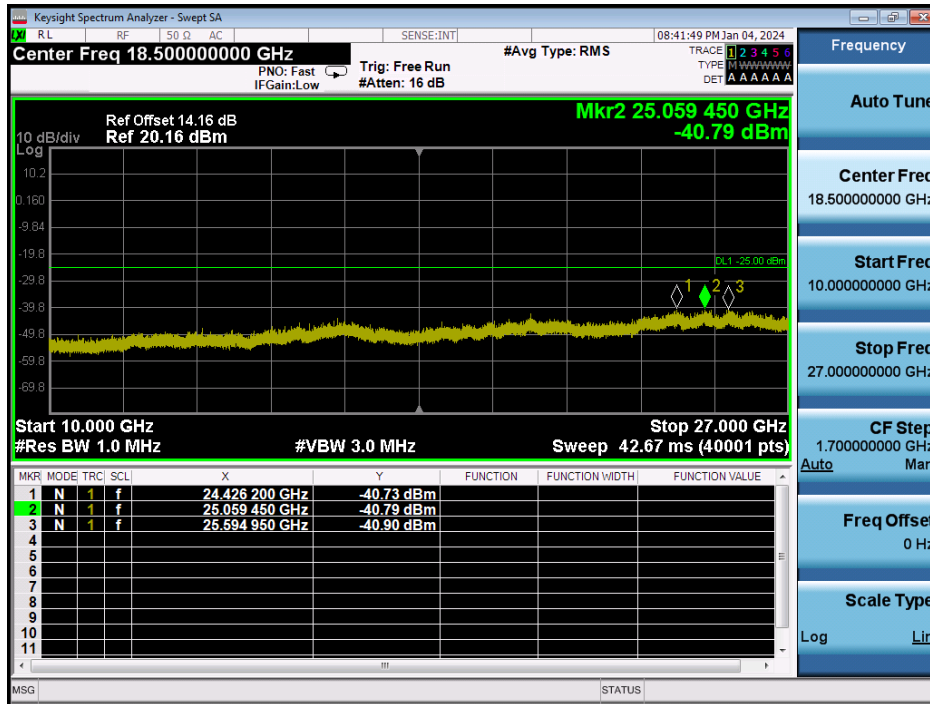

LTE Band 41 / 10MHz / 64QAM - RB Size/Offset (25/0) - Low Channel

LTE Band 41 / 10MHz / QPSK - RB Size/Offset (1/49) - Mid Channel

LTE Band 41 / 10MHz / QPSK - RB Size/Offset (1/49) - Mid Channel

LTE Band 41 / 10MHz / QPSK - RB Size/Offset (50/0) - High Channel

LTE Band 41 / 10MHz / QPSK - RB Size/Offset (50/0) - High Channel

LTE Band 41 / 5MHz / 64QAM - RB Size/Offset (12/13) - Low Channel

LTE Band 41 / 5MHz / 64QAM - RB Size/Offset (12/13) - Low Channel

LTE Band 41 / 5MHz / 16QAM - RB Size/Offset (25/0) - Mid Channel