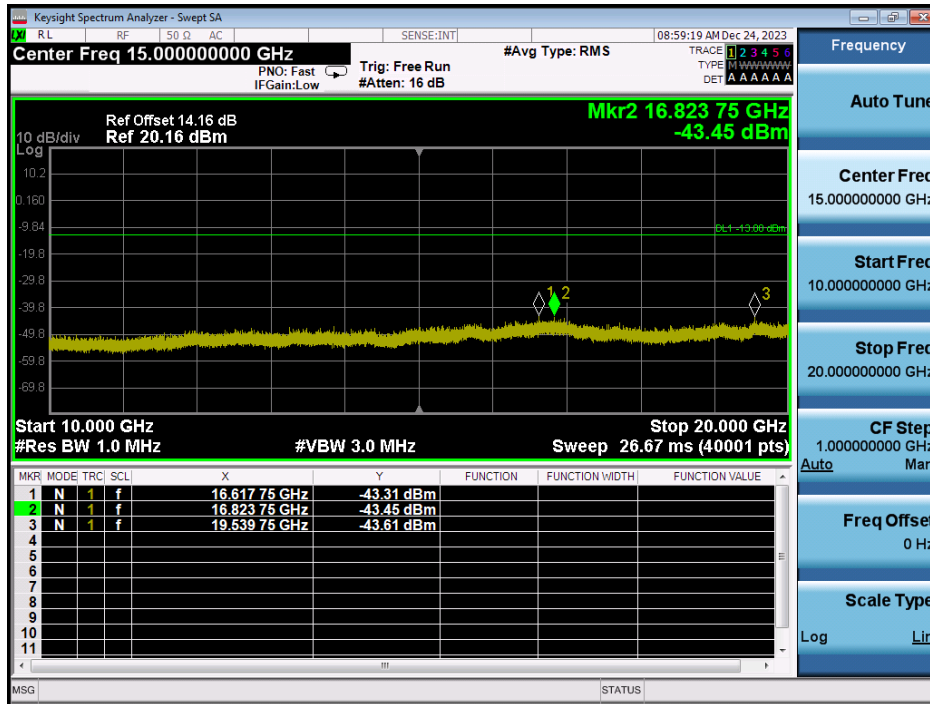

LTE Band 25 / 20MHz / 64QAM - RB Size/Offset (1/99) - Mid Channel

LTE Band 25 / 20MHz / 64QAM - RB Size/Offset (1/99) - Mid Channel

LTE Band 25 / 20MHz / QPSK - RB Size/Offset (50/25) - High Channel

LTE Band 25 / 20MHz / QPSK - RB Size/Offset (50/25) - High Channel

LTE Band 25 / 15MHz / QPSK - RB Size/Offset (50/50) - Low Channel

LTE Band 25 / 15MHz / QPSK - RB Size/Offset (50/50) - Low Channel

LTE Band 25 / 15MHz / 16QAM - RB Size/Offset (100/0) - Mid Channel

LTE Band 25 / 15MHz / 16QAM - RB Size/Offset (100/0) - Mid Channel