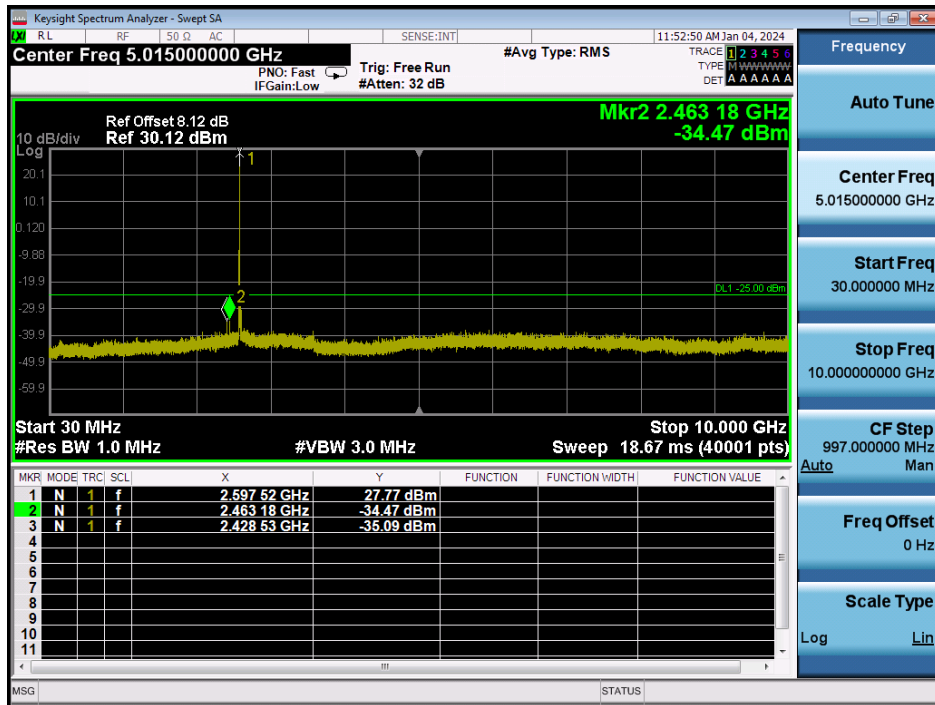

LTE Band 41 / 10MHz / QPSK - RB Size/Offset (1/49) - Mid Channel