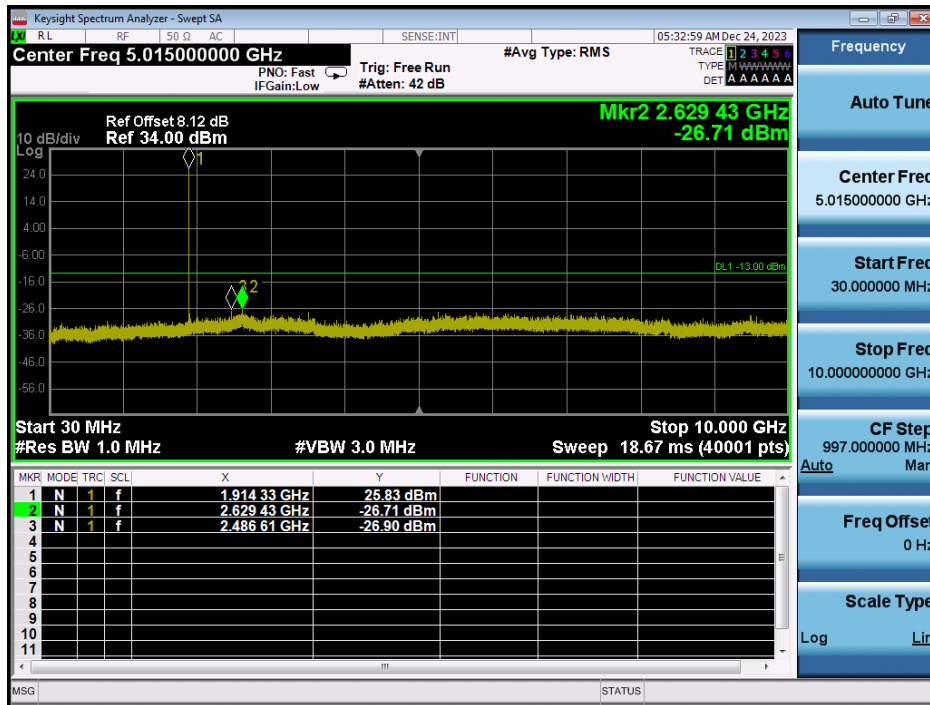

LTE Band 25 / 1.4MHz / 64QAM - RB Size/Offset (6/0) - Low Channel

LTE Band 25 / 1.4MHz / 64QAM - RB Size/Offset (6/0) - Low Channel

LTE Band 25 / 1.4MHz / QPSK - RB Size/Offset (1/5) - Mid Channel

LTE Band 25 / 1.4MHz / QPSK - RB Size/Offset (1/5) - Mid Channel

LTE Band 25 / 1.4MHz / 64QAM - RB Size/Offset (6/0) - High Channel

LTE Band 25 / 1.4MHz / 64QAM - RB Size/Offset (6/0) - High Channel

8.4.8. LTE Band 41(38)

LTE Band 41 / 20MHz / 64QAM - RB Size/Offset (50/50) - Low Channel