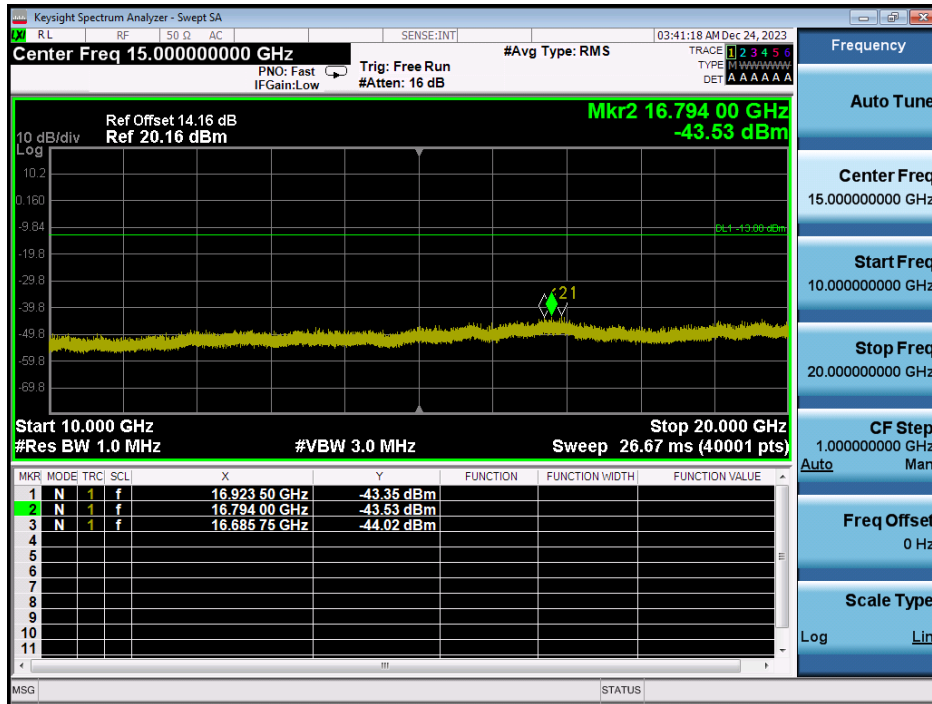

LTE Band 25 / 20MHz / 64QAM - RB Size/Offset (1/99) - Mid Channel

LTE Band 25 / 20MHz / 64QAM - RB Size/Offset (1/99) - Mid Channel

LTE Band 25 / 20MHz / QPSK - RB Size/Offset (50/25) - High Channel

LTE Band 25 / 20MHz / QPSK - RB Size/Offset (50/25) - High Channel

LTE Band 25 / 15MHz / QPSK - RB Size/Offset (50/50) - Low Channel

LTE Band 25 / 15MHz / QPSK - RB Size/Offset (50/50) - Low Channel

LTE Band 25 / 15MHz / 16QAM - RB Size/Offset (100/0) - Mid Channel

LTE Band 25 / 15MHz / 16QAM - RB Size/Offset (100/0) - Mid Channel