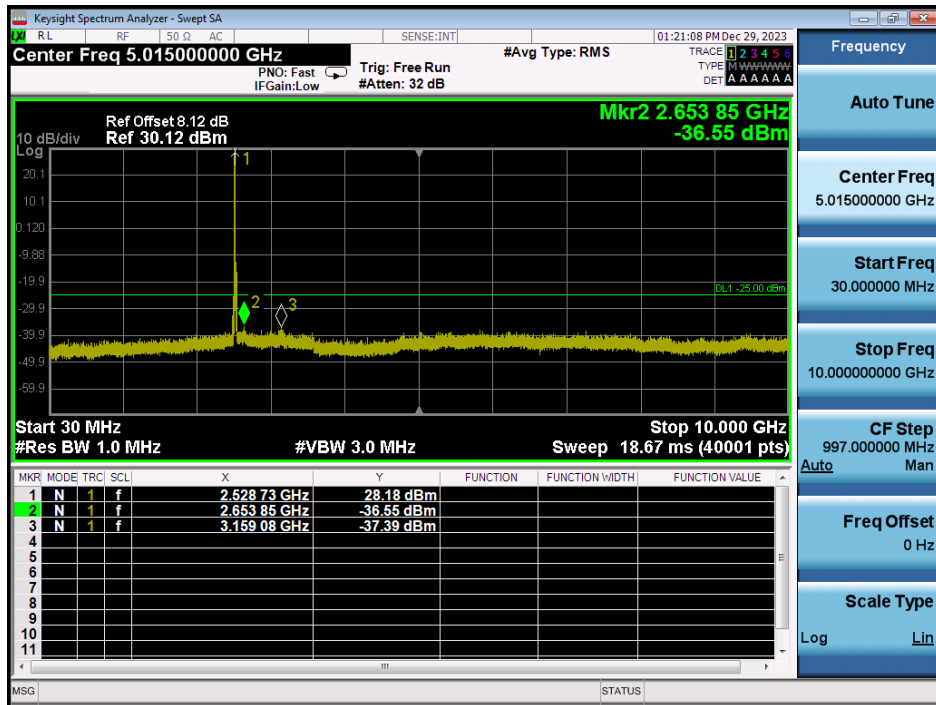

LTE Band 7 / 20MHz / 64QAM - RB Size/Offset (1/99) - High Channel

LTE Band 7 / 20MHz / 64QAM - RB Size/Offset (1/99) - High Channel

LTE Band 7 / 15MHz / QPSK - RB Size/Offset (36/39) - Low Channel

LTE Band 7 / 15MHz / QPSK - RB Size/Offset (36/39) - Low Channel

LTE Band 7 / 15MHz / 16QAM - RB Size/Offset (1/0) - Mid Channel

LTE Band 7 / 15MHz / 16QAM - RB Size/Offset (1/0) - Mid Channel

LTE Band 7 / 15MHz / QPSK - RB Size/Offset (1/74) - High Channel

LTE Band 7 / 15MHz / QPSK - RB Size/Offset (1/74) - High Channel