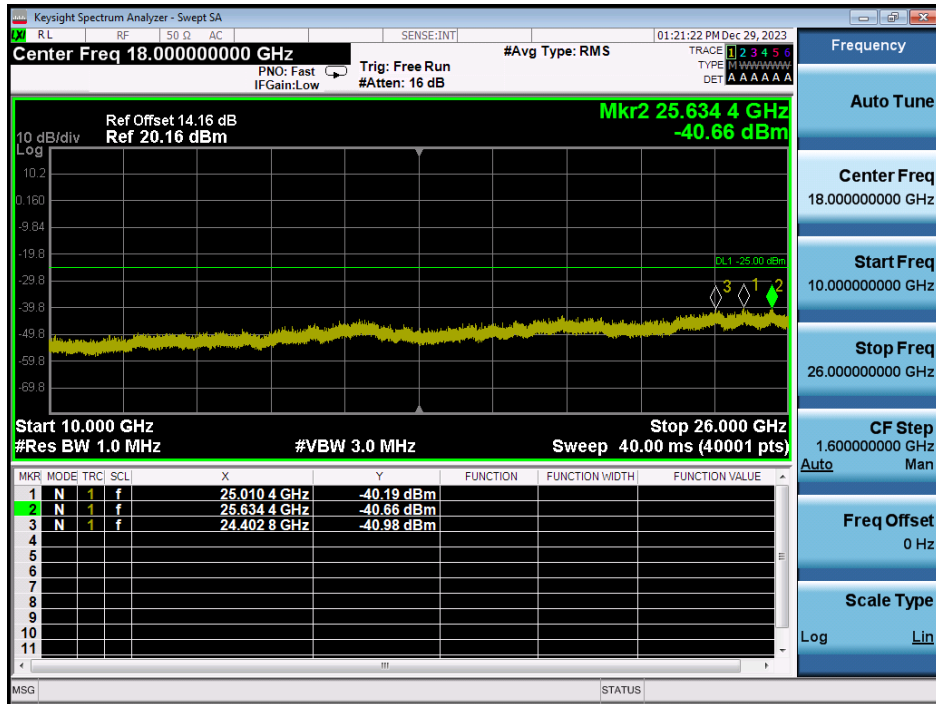

LTE Band 7 / 20MHz / 16QAM - RB Size/Offset (50/25) - Low Channel

LTE Band 7 / 20MHz / 16QAM - RB Size/Offset (50/25) - Low Channel

LTE Band 7 / 20MHz / 64QAM - RB Size/Offset (50/0) - Mid Channel

LTE Band 7 / 20MHz / 64QAM - RB Size/Offset (50/0) - Mid Channel

LTE Band 7 / 20MHz / 64QAM - RB Size/Offset (1/99) - High Channel

LTE Band 7 / 20MHz / 64QAM - RB Size/Offset (1/99) - High Channel

LTE Band 7 / 15MHz / QPSK - RB Size/Offset (36/39) - Low Channel

LTE Band 7 / 15MHz / QPSK - RB Size/Offset (36/39) - Low Channel

LTE Band 7 / 15MHz / 16QAM - RB Size/Offset (1/0) - Mid Channel

LTE Band 7 / 15MHz / 16QAM - RB Size/Offset (1/0) - Mid Channel

LTE Band 7 / 15MHz / QPSK - RB Size/Offset (1/74) - High Channel

LTE Band 7 / 15MHz / QPSK - RB Size/Offset (1/74) - High Channel