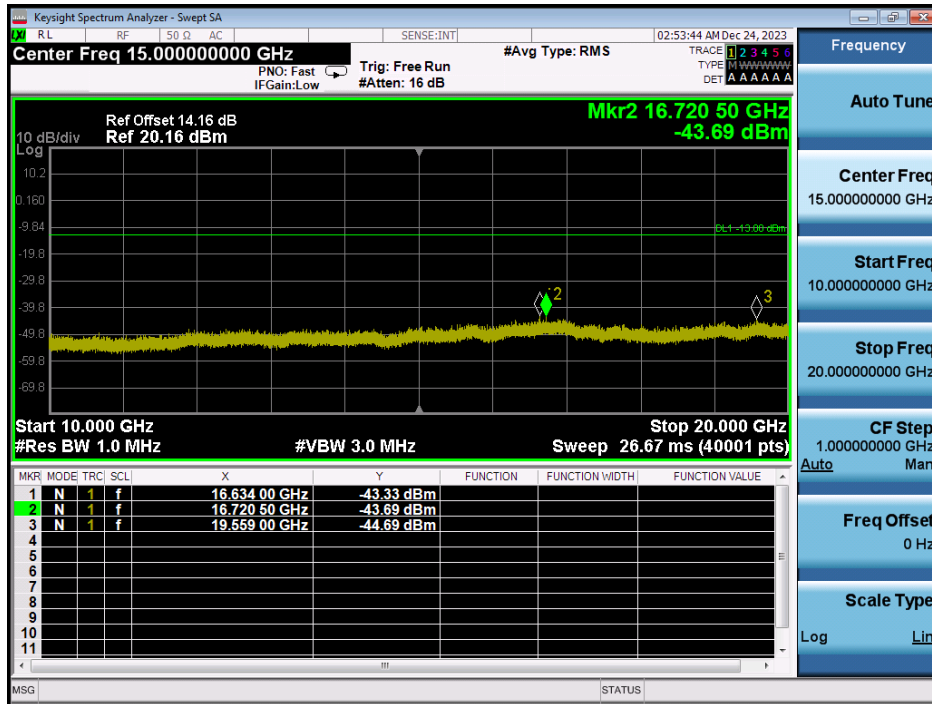

LTE Band 25 / 15MHz / QPSK - RB Size/Offset (50/50) - Low Channel

LTE Band 25 / 15MHz / QPSK - RB Size/Offset (50/50) - Low Channel

LTE Band 25 / 15MHz / 16QAM - RB Size/Offset (100/0) - Mid Channel

LTE Band 25 / 15MHz / 16QAM - RB Size/Offset (100/0) - Mid Channel

LTE Band 25 / 15MHz / 64QAM - RB Size/Offset (1/36) - High Channel

LTE Band 25 / 15MHz / 64QAM - RB Size/Offset (1/36) - High Channel

LTE Band 25 / 10MHz / 64QAM - RB Size/Offset (1/25) - Low Channel

LTE Band 25 / 10MHz / 64QAM - RB Size/Offset (1/25) - Low Channel

LTE Band 25 / 10MHz / QPSK - RB Size/Offset (25/12) - Mid Channel

LTE Band 25 / 10MHz / QPSK - RB Size/Offset (25/12) - Mid Channel

LTE Band 25 / 10MHz / 16QAM - RB Size/Offset (25/0) - High Channel

LTE Band 25 / 10MHz / 16QAM - RB Size/Offset (25/0) - High Channel

LTE Band 25 / 5MHz / QPSK - RB Size/Offset (1/0) - Low Channel

LTE Band 25 / 5MHz / QPSK - RB Size/Offset (1/0) - Low Channel

LTE Band 25 / 5MHz / QPSK - RB Size/Offset (12/0) - Mid Channel

LTE Band 25 / 5MHz / QPSK - RB Size/Offset (12/0) - Mid Channel