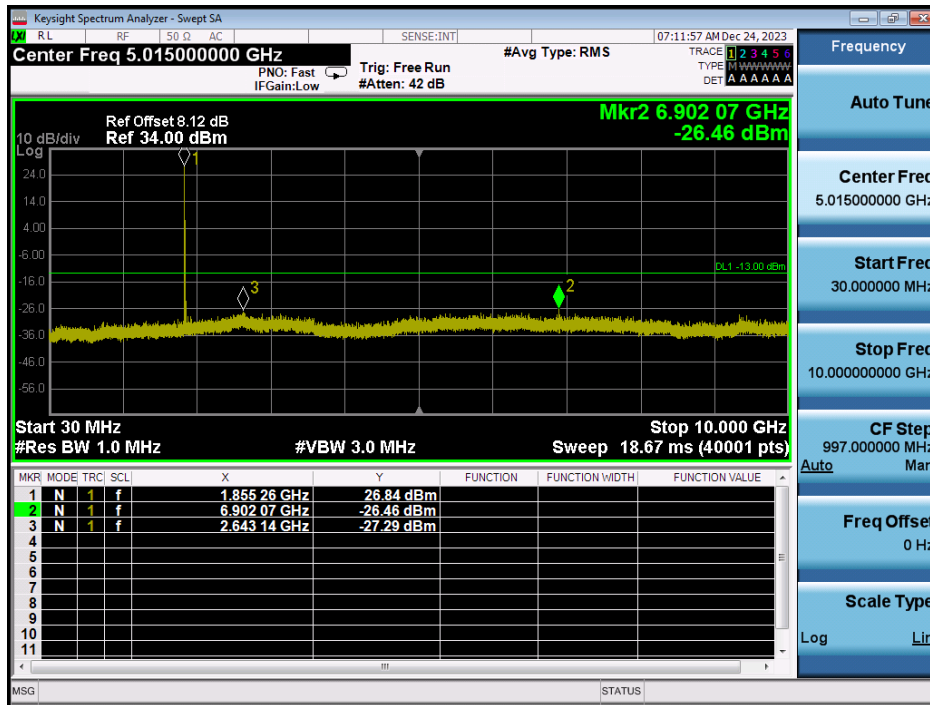

LTE Band 25 / 20MHz / 64QAM - RB Size/Offset (1/99) - Mid Channel

LTE Band 25 / 20MHz / 64QAM - RB Size/Offset (1/99) - Mid Channel

LTE Band 25 / 20MHz / QPSK - RB Size/Offset (50/25) - High Channel

LTE Band 25 / 20MHz / QPSK - RB Size/Offset (50/25) - High Channel

LTE Band 25 / 15MHz / QPSK - RB Size/Offset (50/50) - Low Channel

LTE Band 25 / 15MHz / QPSK - RB Size/Offset (50/50) - Low Channel

LTE Band 25 / 15MHz / 16QAM - RB Size/Offset (100/0) - Mid Channel

LTE Band 25 / 15MHz / 16QAM - RB Size/Offset (100/0) - Mid Channel

LTE Band 25 / 15MHz / 64QAM - RB Size/Offset (1/36) - High Channel

LTE Band 25 / 15MHz / 64QAM - RB Size/Offset (1/36) - High Channel

LTE Band 25 / 10MHz / 64QAM - RB Size/Offset (1/25) - Low Channel

LTE Band 25 / 10MHz / 64QAM - RB Size/Offset (1/25) - Low Channel