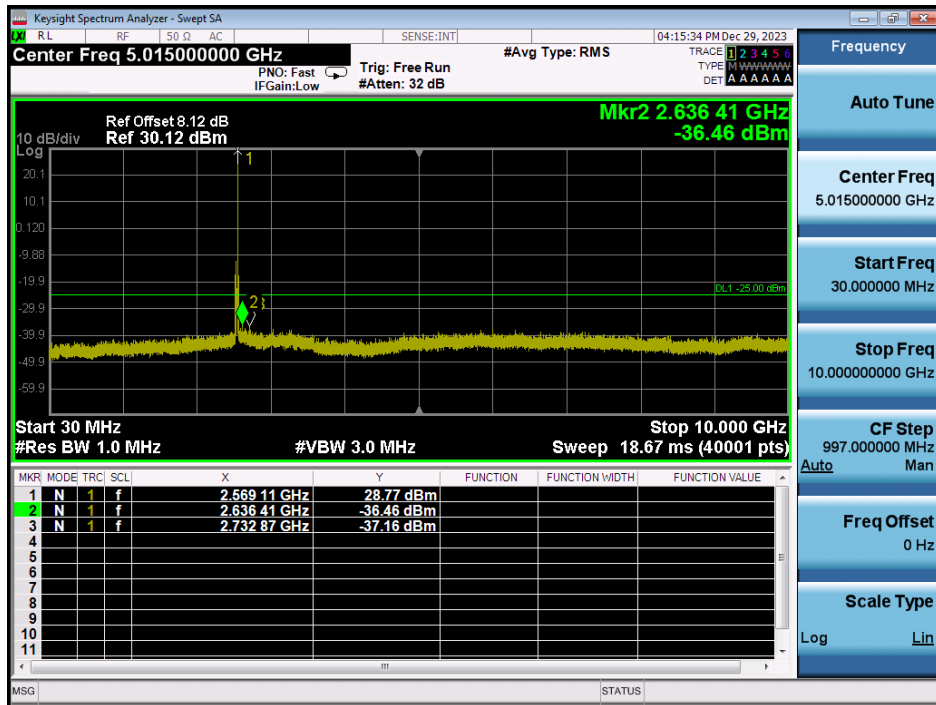

LTE Band 7 / 20MHz / 16QAM - RB Size/Offset (50/25) - Low Channel

LTE Band 7 / 20MHz / 16QAM - RB Size/Offset (50/25) - Low Channel

LTE Band 7 / 20MHz / 64QAM - RB Size/Offset (50/0) - Mid Channel

LTE Band 7 / 20MHz / 64QAM - RB Size/Offset (50/0) - Mid Channel

LTE Band 7 / 20MHz / 64QAM - RB Size/Offset (1/99) - High Channel

LTE Band 7 / 20MHz / 64QAM - RB Size/Offset (1/99) - High Channel

LTE Band 7 / 15MHz / QPSK - RB Size/Offset (36/39) - Low Channel

LTE Band 7 / 15MHz / QPSK - RB Size/Offset (36/39) - Low Channel