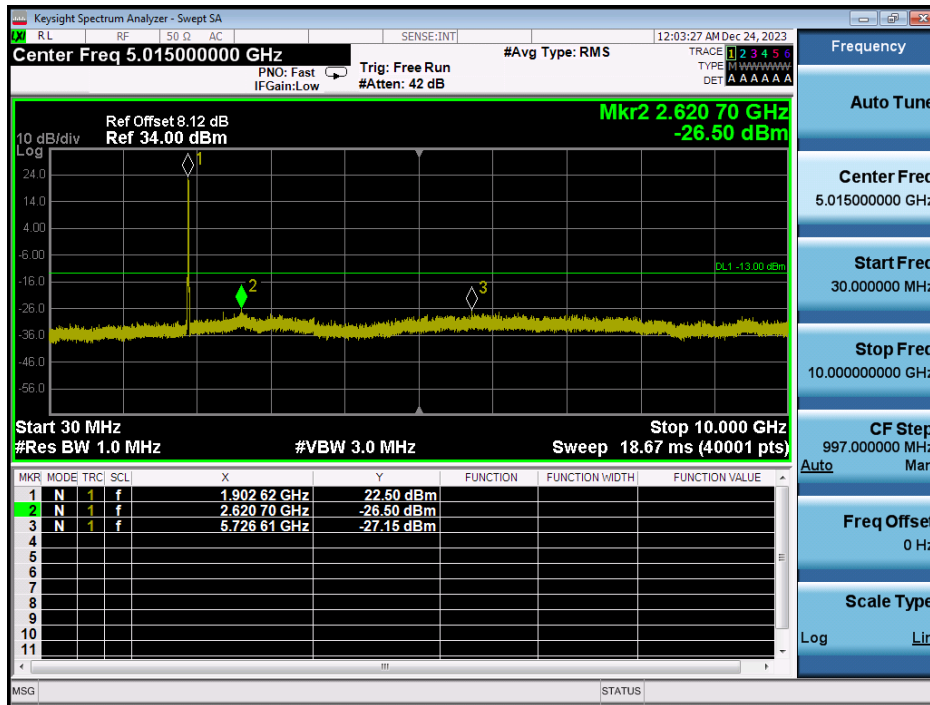

LTE Band 25 / 20MHz / 64QAM - RB Size/Offset (1/99) - Mid Channel

LTE Band 25 / 20MHz / 64QAM - RB Size/Offset (1/99) - Mid Channel

LTE Band 25 / 20MHz / QPSK - RB Size/Offset (50/25) - High Channel

LTE Band 25 / 20MHz / QPSK - RB Size/Offset (50/25) - High Channel

LTE Band 25 / 15MHz / QPSK - RB Size/Offset (50/50) - Low Channel

LTE Band 25 / 15MHz / QPSK - RB Size/Offset (50/50) - Low Channel

LTE Band 25 / 15MHz / 16QAM - RB Size/Offset (100/0) - Mid Channel

LTE Band 25 / 15MHz / 16QAM - RB Size/Offset (100/0) - Mid Channel