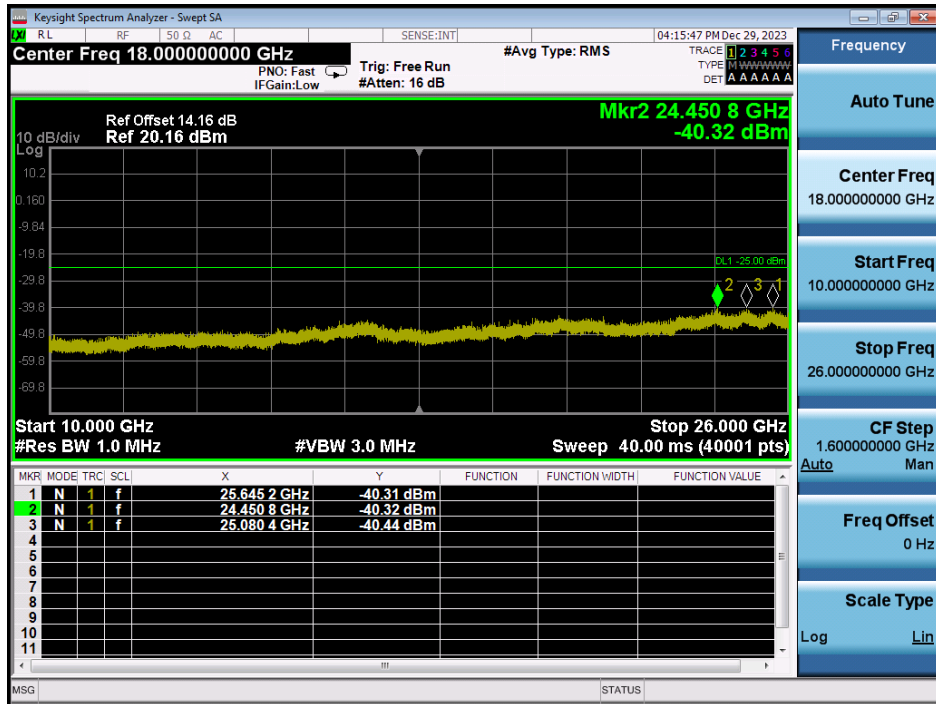

LTE Band 7 / 20MHz / 16QAM - RB Size/Offset (50/25) - Low Channel

LTE Band 7 / 20MHz / 16QAM - RB Size/Offset (50/25) - Low Channel

LTE Band 7 / 20MHz / 64QAM - RB Size/Offset (50/0) - Mid Channel

LTE Band 7 / 20MHz / 64QAM - RB Size/Offset (50/0) - Mid Channel

LTE Band 7 / 20MHz / 64QAM - RB Size/Offset (1/99) - High Channel

LTE Band 7 / 20MHz / 64QAM - RB Size/Offset (1/99) - High Channel

LTE Band 7 / 15MHz / QPSK - RB Size/Offset (36/39) - Low Channel

LTE Band 7 / 15MHz / QPSK - RB Size/Offset (36/39) - Low Channel