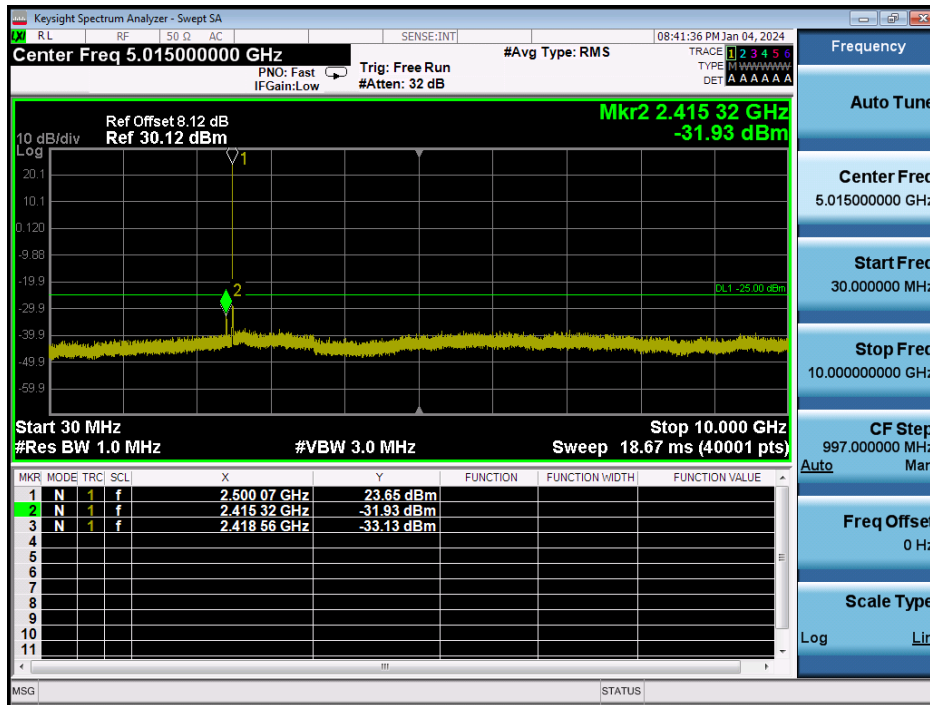

LTE Band 41 / 10MHz / 64QAM - RB Size/Offset (25/0) - Low Channel

LTE Band 41 / 10MHz / QPSK - RB Size/Offset (1/49) - Mid Channel

LTE Band 41 / 10MHz / QPSK - RB Size/Offset (1/49) - Mid Channel

LTE Band 41 / 10MHz / QPSK - RB Size/Offset (50/0) - High Channel

LTE Band 41 / 10MHz / QPSK - RB Size/Offset (50/0) - High Channel

LTE Band 41 / 5MHz / 64QAM - RB Size/Offset (12/13) - Low Channel

LTE Band 41 / 5MHz / 64QAM - RB Size/Offset (12/13) - Low Channel

LTE Band 41 / 5MHz / 16QAM - RB Size/Offset (25/0) - Mid Channel