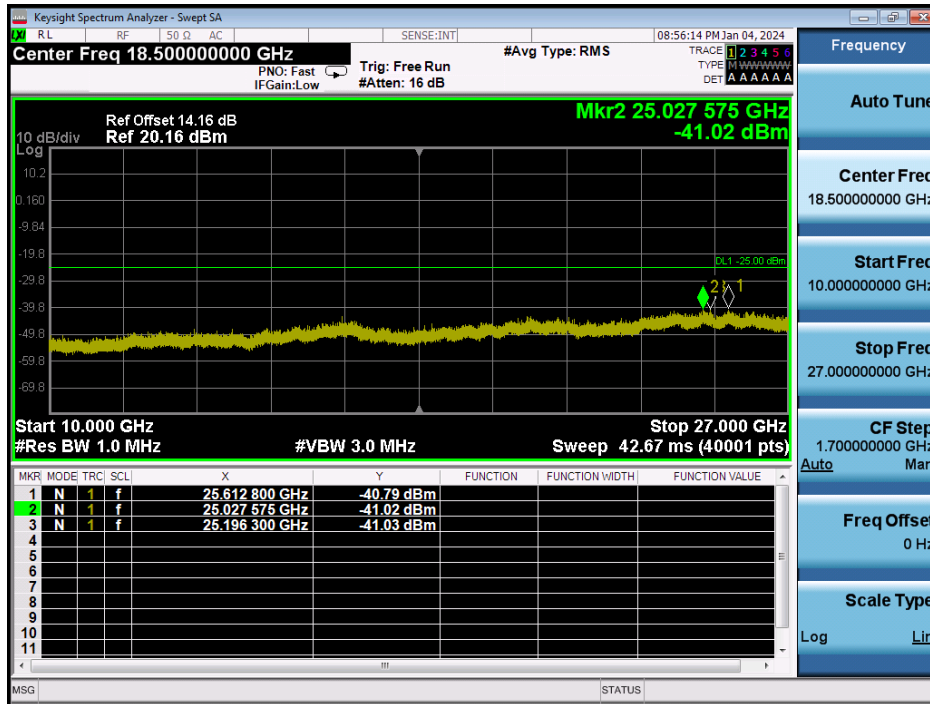

LTE Band 41 / 10MHz / QPSK - RB Size/Offset (50/0) - High Channel

LTE Band 41 / 5MHz / 64QAM - RB Size/Offset (12/13) - Low Channel

LTE Band 41 / 5MHz / 64QAM - RB Size/Offset (12/13) - Low Channel

LTE Band 41 / 5MHz / 16QAM - RB Size/Offset (25/0) - Mid Channel

LTE Band 41 / 5MHz / 16QAM - RB Size/Offset (25/0) - Mid Channel

LTE Band 41 / 5MHz / 64QAM - RB Size/Offset (1/0) - High Channel

LTE Band 41 / 5MHz / 64QAM - RB Size/Offset (1/0) - High Channel

8.4.9. LTE Band 7