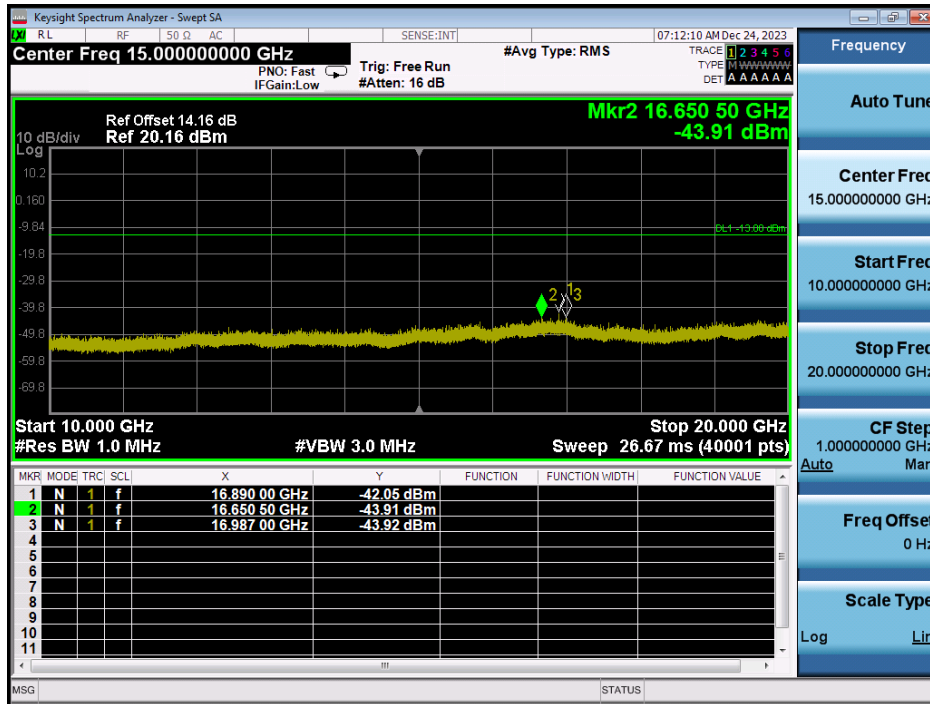

LTE Band 25 / 20MHz / 64QAM - RB Size/Offset (1/99) - Mid Channel

LTE Band 25 / 20MHz / 64QAM - RB Size/Offset (1/99) - Mid Channel

LTE Band 25 / 20MHz / QPSK - RB Size/Offset (50/25) - High Channel

LTE Band 25 / 20MHz / QPSK - RB Size/Offset (50/25) - High Channel

LTE Band 25 / 15MHz / QPSK - RB Size/Offset (50/50) - Low Channel

LTE Band 25 / 15MHz / QPSK - RB Size/Offset (50/50) - Low Channel

LTE Band 25 / 15MHz / 16QAM - RB Size/Offset (100/0) - Mid Channel

LTE Band 25 / 15MHz / 16QAM - RB Size/Offset (100/0) - Mid Channel

LTE Band 25 / 15MHz / 64QAM - RB Size/Offset (1/36) - High Channel

LTE Band 25 / 15MHz / 64QAM - RB Size/Offset (1/36) - High Channel

LTE Band 25 / 10MHz / 64QAM - RB Size/Offset (1/25) - Low Channel

LTE Band 25 / 10MHz / 64QAM - RB Size/Offset (1/25) - Low Channel

LTE Band 25 / 10MHz / QPSK - RB Size/Offset (25/12) - Mid Channel

LTE Band 25 / 10MHz / QPSK - RB Size/Offset (25/12) - Mid Channel

LTE Band 25 / 10MHz / 16QAM - RB Size/Offset (25/0) - High Channel

LTE Band 25 / 10MHz / 16QAM - RB Size/Offset (25/0) - High Channel