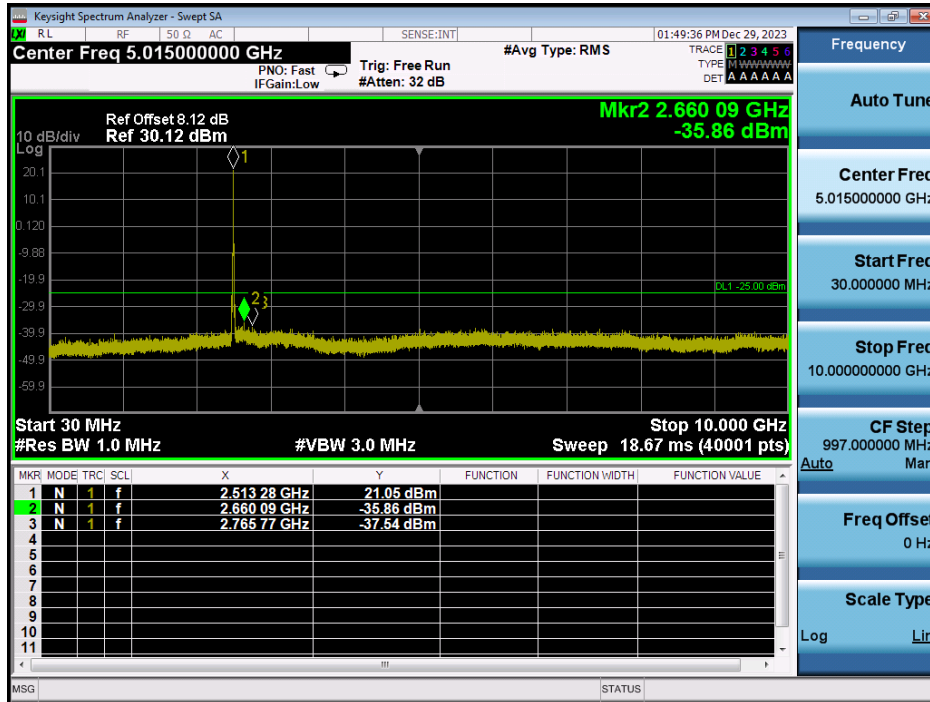

LTE Band 41 / 5MHz / 16QAM - RB Size/Offset (25/0) - Mid Channel

LTE Band 41 / 5MHz / 64QAM - RB Size/Offset (1/0) - High Channel

LTE Band 41 / 5MHz / 64QAM - RB Size/Offset (1/0) - High Channel

8.4.9. LTE Band 7

LTE Band 7 / 20MHz / 16QAM - RB Size/Offset (50/25) - Low Channel

LTE Band 7 / 20MHz / 16QAM - RB Size/Offset (50/25) - Low Channel

LTE Band 7 / 20MHz / 64QAM - RB Size/Offset (50/0) - Mid Channel

LTE Band 7 / 20MHz / 64QAM - RB Size/Offset (50/0) - Mid Channel