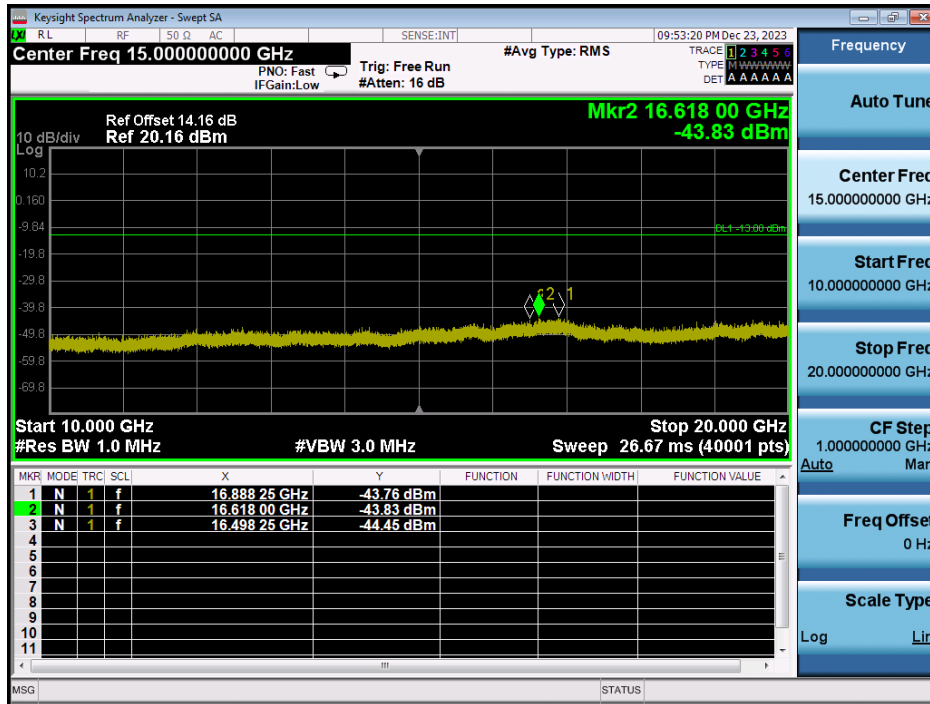

LTE Band 25 / 10MHz / QPSK - RB Size/Offset (25/12) - Mid Channel

LTE Band 25 / 10MHz / QPSK - RB Size/Offset (25/12) - Mid Channel

LTE Band 25 / 10MHz / 16QAM - RB Size/Offset (25/0) - High Channel

LTE Band 25 / 10MHz / 16QAM - RB Size/Offset (25/0) - High Channel

LTE Band 25 / 5MHz / QPSK - RB Size/Offset (1/0) - Low Channel

LTE Band 25 / 5MHz / QPSK - RB Size/Offset (1/0) - Low Channel

LTE Band 25 / 5MHz / QPSK - RB Size/Offset (12/0) - Mid Channel

LTE Band 25 / 5MHz / QPSK - RB Size/Offset (12/0) - Mid Channel

LTE Band 25 / 5MHz / QPSK - RB Size/Offset (25/0) - High Channel

LTE Band 25 / 5MHz / QPSK - RB Size/Offset (25/0) - High Channel

LTE Band 25 / 3MHz / QPSK - RB Size/Offset (8/7) - Low Channel

LTE Band 25 / 3MHz / QPSK - RB Size/Offset (8/7) - Low Channel