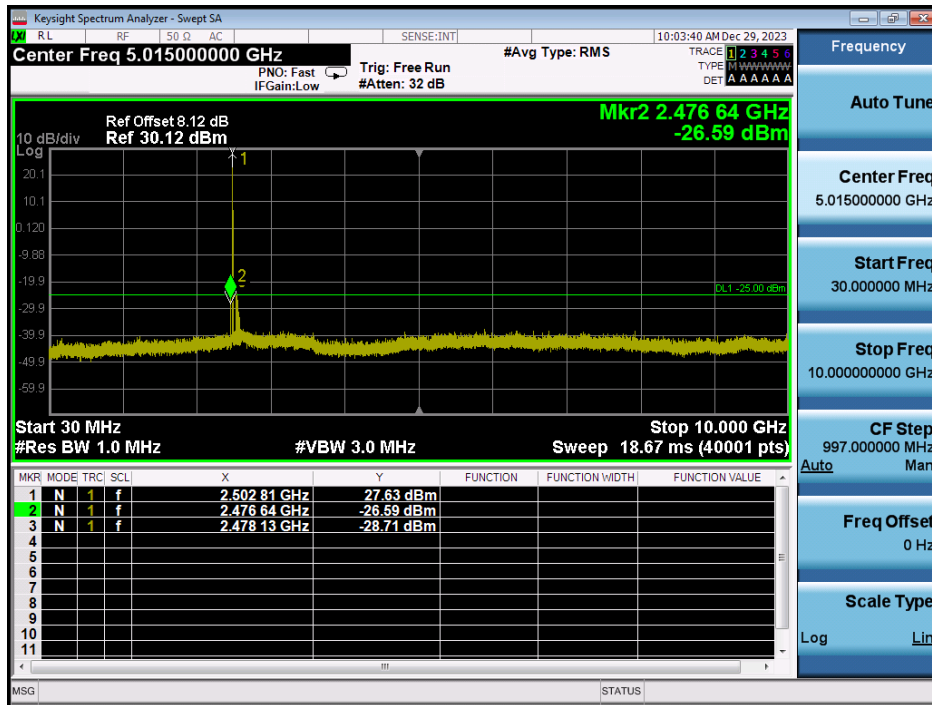

LTE Band 7 / 10MHz / 64QAM - RB Size/Offset (25/12) - Low Channel

LTE Band 7 / 10MHz / 64QAM - RB Size/Offset (25/12) - Low Channel

LTE Band 7 / 10MHz / QPSK - RB Size/Offset (1/25) - Mid Channel

LTE Band 7 / 10MHz / QPSK - RB Size/Offset (1/25) - Mid Channel

LTE Band 7 / 10MHz / QPSK - RB Size/Offset (25/0) - High Channel

LTE Band 7 / 10MHz / QPSK - RB Size/Offset (25/0) - High Channel

LTE Band 7 / 5MHz / QPSK - RB Size/Offset (1/12) - Low Channel

LTE Band 7 / 5MHz / QPSK - RB Size/Offset (1/12) - Low Channel