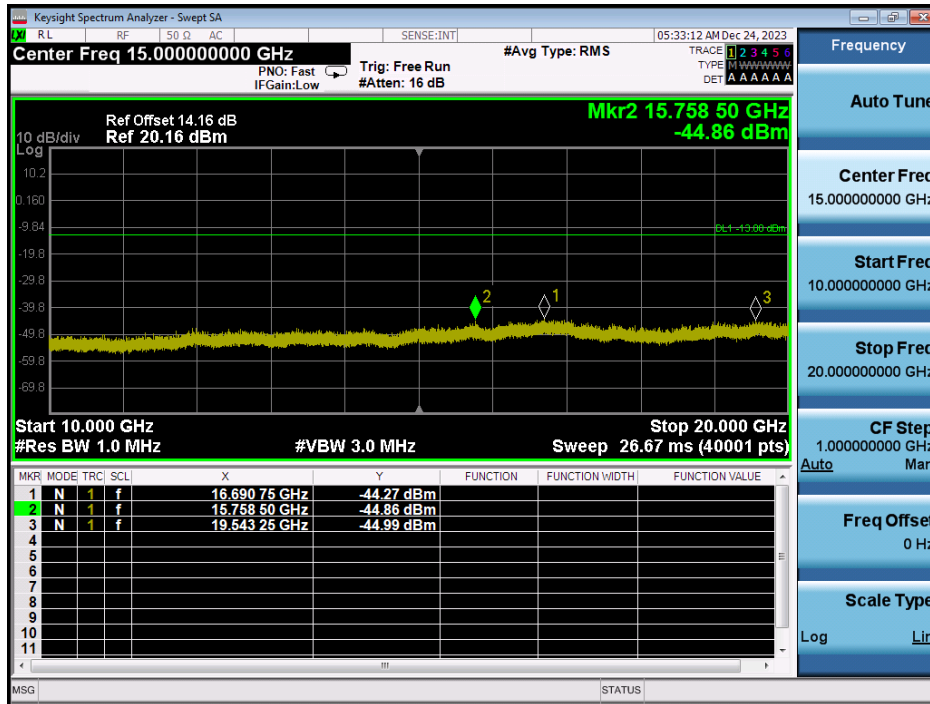

LTE Band 25 / 1.4MHz / 64QAM - RB Size/Offset (6/0) - Low Channel

LTE Band 25 / 1.4MHz / 64QAM - RB Size/Offset (6/0) - Low Channel

LTE Band 25 / 1.4MHz / QPSK - RB Size/Offset (1/5) - Mid Channel

LTE Band 25 / 1.4MHz / QPSK - RB Size/Offset (1/5) - Mid Channel

LTE Band 25 / 1.4MHz / 64QAM - RB Size/Offset (6/0) - High Channel

LTE Band 25 / 1.4MHz / 64QAM - RB Size/Offset (6/0) - High Channel

8.4.8. LTE Band 41(38)

LTE Band 41 / 20MHz / 64QAM - RB Size/Offset (50/50) - Low Channel