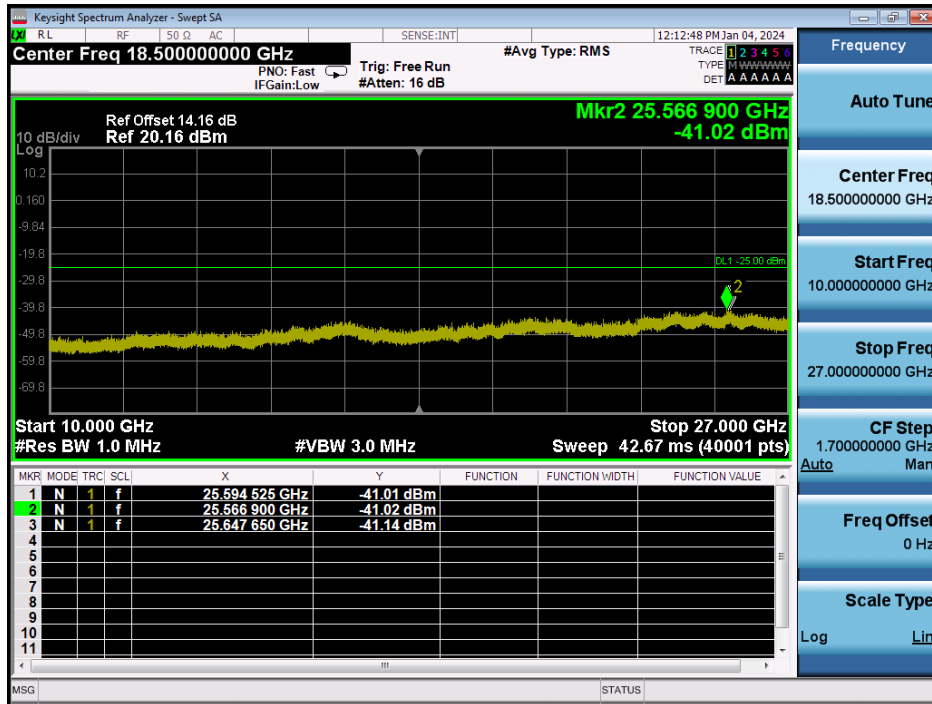

LTE Band 41 / 10MHz / 64QAM - RB Size/Offset (25/0) - Low Channel

LTE Band 41 / 10MHz / QPSK - RB Size/Offset (1/49) - Mid Channel

LTE Band 41 / 10MHz / QPSK - RB Size/Offset (1/49) - Mid Channel

LTE Band 41 / 10MHz / QPSK - RB Size/Offset (50/0) - High Channel

LTE Band 41 / 10MHz / QPSK - RB Size/Offset (50/0) - High Channel

LTE Band 41 / 5MHz / 64QAM - RB Size/Offset (12/13) - Low Channel

LTE Band 41 / 5MHz / 64QAM - RB Size/Offset (12/13) - Low Channel

LTE Band 41 / 5MHz / 16QAM - RB Size/Offset (25/0) - Mid Channel