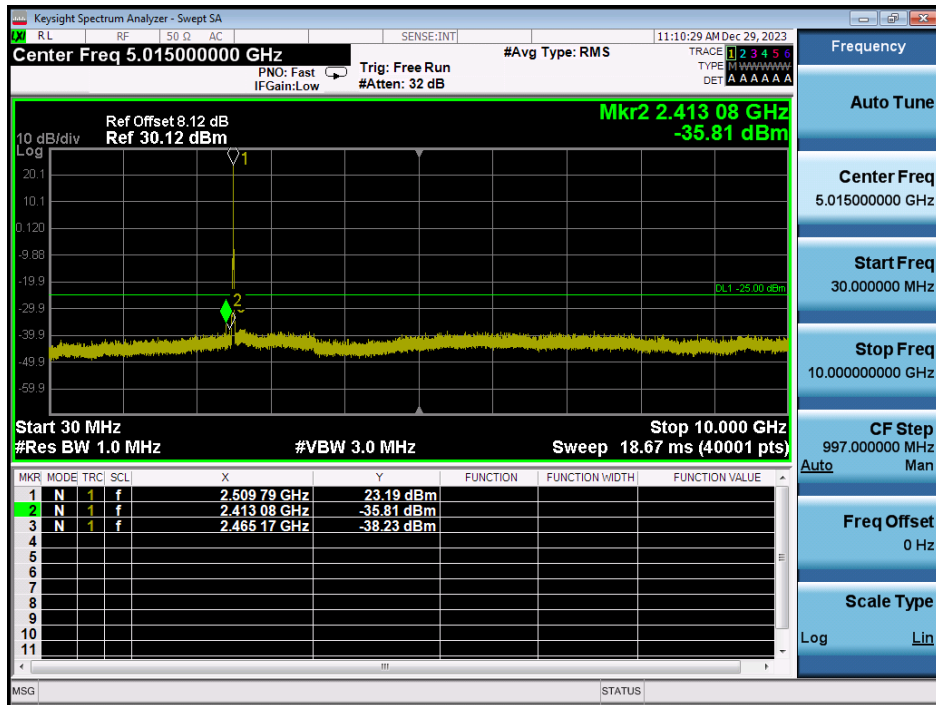

LTE Band 7 / 20MHz / 16QAM - RB Size/Offset (50/25) - Low Channel

LTE Band 7 / 20MHz / 16QAM - RB Size/Offset (50/25) - Low Channel

LTE Band 7 / 20MHz / 64QAM - RB Size/Offset (50/0) - Mid Channel

LTE Band 7 / 20MHz / 64QAM - RB Size/Offset (50/0) - Mid Channel

LTE Band 7 / 20MHz / 64QAM - RB Size/Offset (1/99) - High Channel

LTE Band 7 / 20MHz / 64QAM - RB Size/Offset (1/99) - High Channel

LTE Band 7 / 15MHz / QPSK - RB Size/Offset (36/39) - Low Channel

LTE Band 7 / 15MHz / QPSK - RB Size/Offset (36/39) - Low Channel