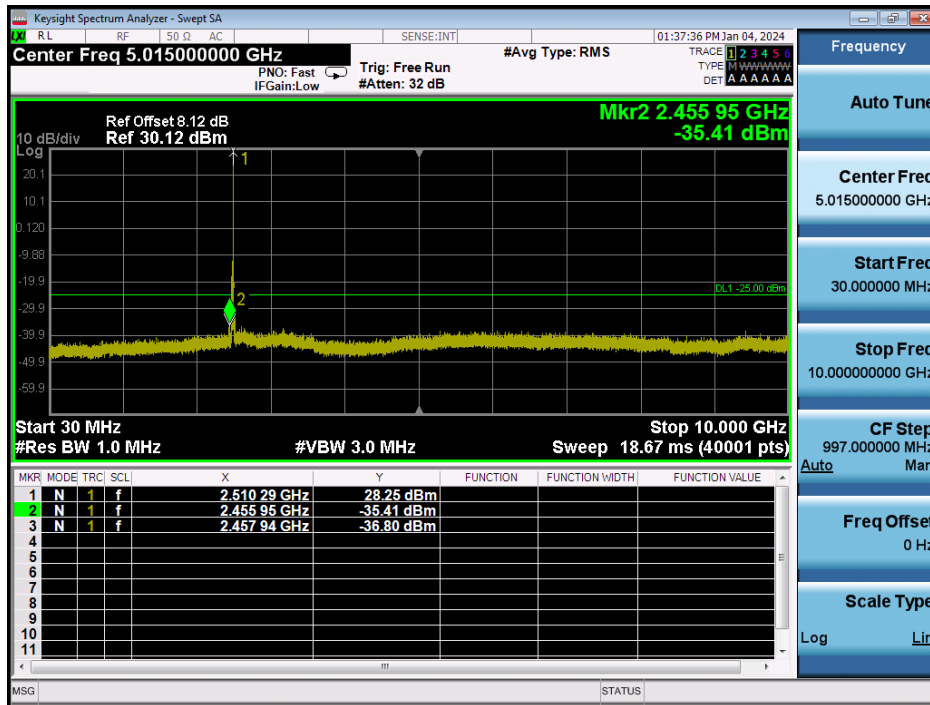

LTE Band 41 / 15MHz / 16QAM - RB Size/Offset (1/74) - Low Channel