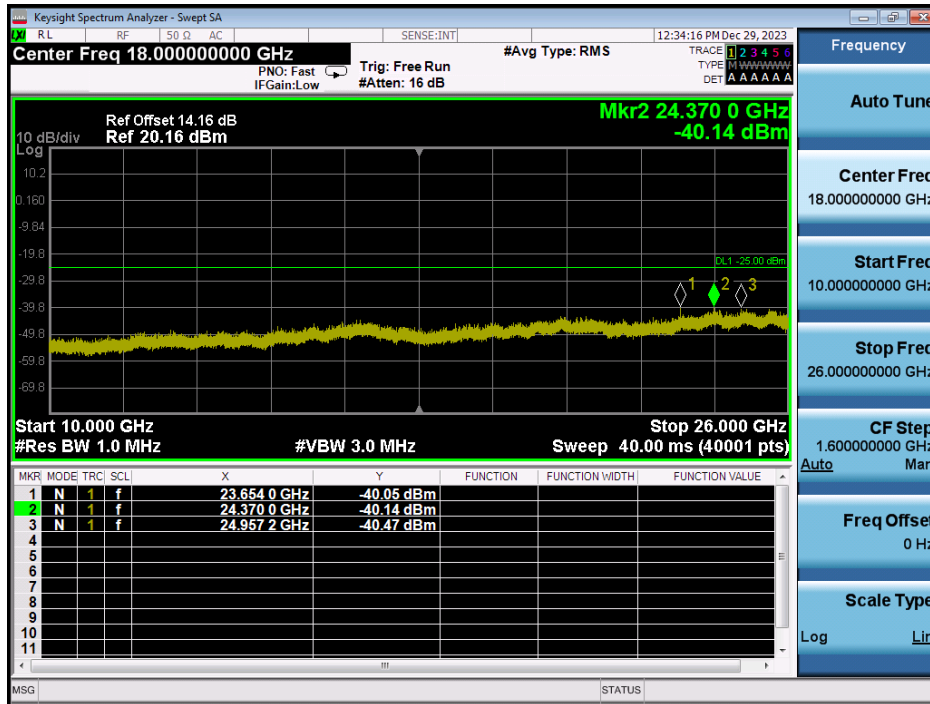

LTE Band 7 / 10MHz / QPSK - RB Size/Offset (25/0) - High Channel

LTE Band 7 / 10MHz / QPSK - RB Size/Offset (25/0) - High Channel

LTE Band 7 / 5MHz / QPSK - RB Size/Offset (1/12) - Low Channel

LTE Band 7 / 5MHz / QPSK - RB Size/Offset (1/12) - Low Channel

LTE Band 7 / 5MHz / QPSK - RB Size/Offset (1/24) - Mid Channel

LTE Band 7 / 5MHz / QPSK - RB Size/Offset (1/24) - Mid Channel

LTE Band 7 / 5MHz / 16QAM - RB Size/Offset (12/6) - High Channel

LTE Band 7 / 5MHz / QPSK - RB Size/Offset (12/6) - High Channel