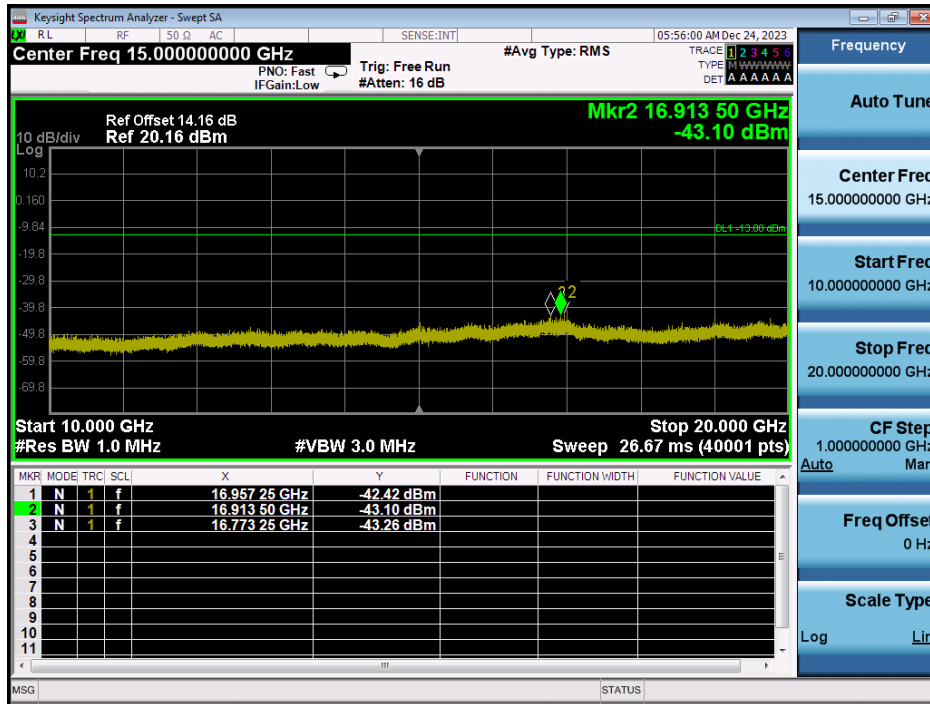

LTE Band 25 / 5MHz / QPSK - RB Size/Offset (25/0) - High Channel

LTE Band 25 / 5MHz / QPSK - RB Size/Offset (25/0) - High Channel

LTE Band 25 / 3MHz / QPSK - RB Size/Offset (8/7) - Low Channel

LTE Band 25 / 3MHz / QPSK - RB Size/Offset (8/7) - Low Channel

LTE Band 25 / 3MHz / 64QAM - RB Size/Offset (1/14) - Mid Channel

LTE Band 25 / 3MHz / 64QAM - RB Size/Offset (1/14) - Mid Channel

LTE Band 25 / 3MHz / QPSK - RB Size/Offset (8/0) - High Channel

LTE Band 25 / 3MHz / QPSK - RB Size/Offset (8/0) - High Channel