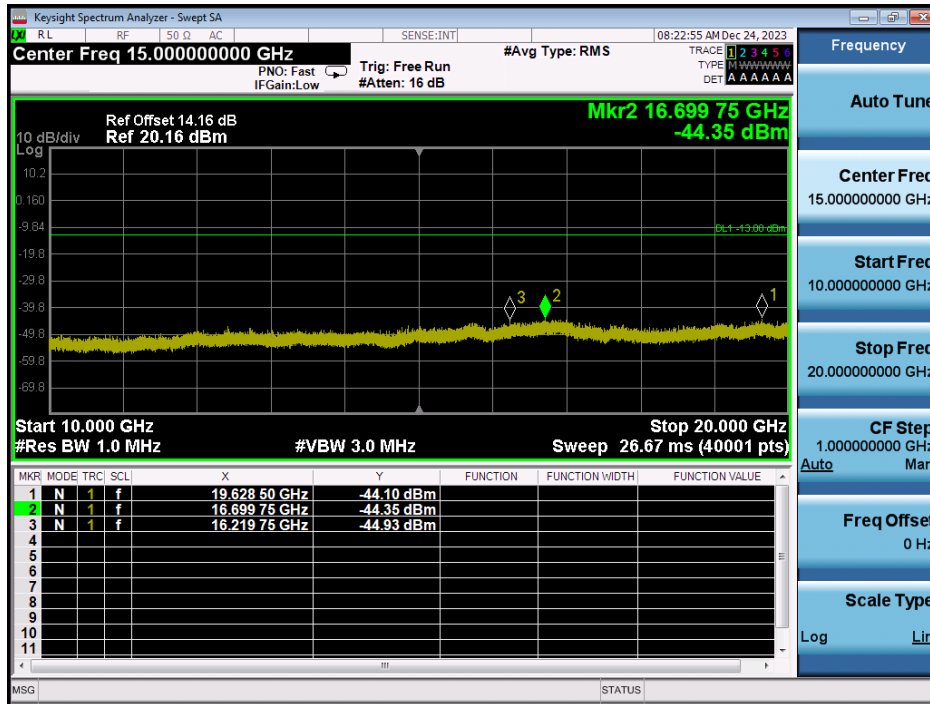

LTE Band 25 / 20MHz / 64QAM - RB Size/Offset (1/99) - Mid Channel

LTE Band 25 / 20MHz / 64QAM - RB Size/Offset (1/99) - Mid Channel

LTE Band 25 / 20MHz / QPSK - RB Size/Offset (50/25) - High Channel

LTE Band 25 / 20MHz / QPSK - RB Size/Offset (50/25) - High Channel

LTE Band 25 / 15MHz / QPSK - RB Size/Offset (50/50) - Low Channel

LTE Band 25 / 15MHz / QPSK - RB Size/Offset (50/50) - Low Channel

LTE Band 25 / 15MHz / 16QAM - RB Size/Offset (100/0) - Mid Channel

LTE Band 25 / 15MHz / 16QAM - RB Size/Offset (100/0) - Mid Channel

LTE Band 25 / 15MHz / 64QAM - RB Size/Offset (1/36) - High Channel

LTE Band 25 / 15MHz / 64QAM - RB Size/Offset (1/36) - High Channel

LTE Band 25 / 10MHz / 64QAM - RB Size/Offset (1/25) - Low Channel

LTE Band 25 / 10MHz / 64QAM - RB Size/Offset (1/25) - Low Channel

LTE Band 25 / 10MHz / QPSK - RB Size/Offset (25/12) - Mid Channel

LTE Band 25 / 10MHz / QPSK - RB Size/Offset (25/12) - Mid Channel

LTE Band 25 / 10MHz / 16QAM - RB Size/Offset (25/0) - High Channel

LTE Band 25 / 10MHz / 16QAM - RB Size/Offset (25/0) - High Channel