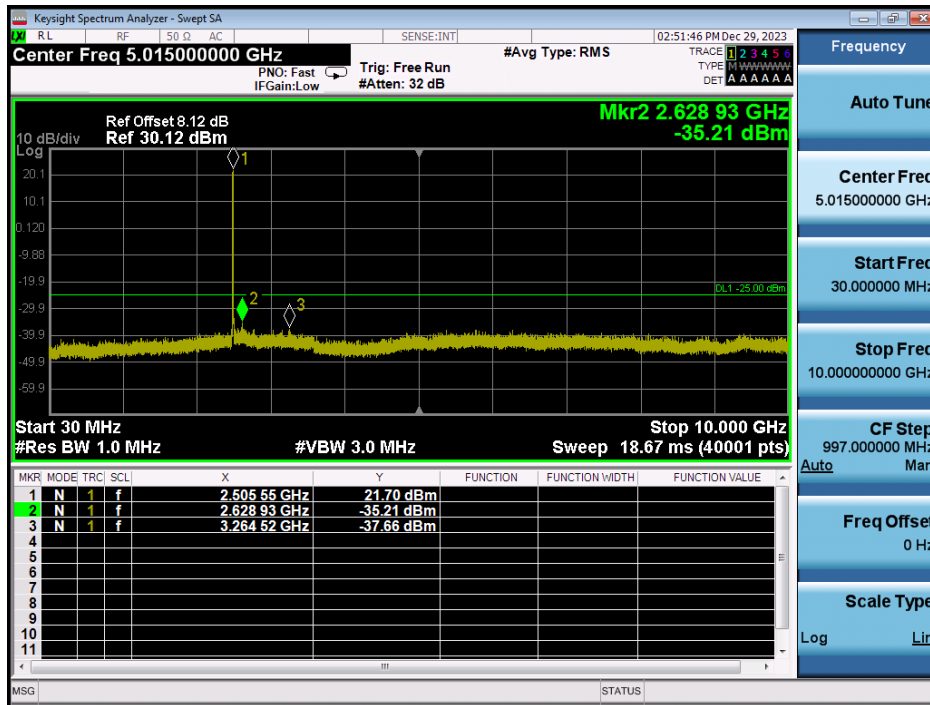

LTE Band 7 / 20MHz / 64QAM - RB Size/Offset (1/99) - High Channel

LTE Band 7 / 20MHz / 64QAM - RB Size/Offset (1/99) - High Channel

LTE Band 7 / 15MHz / QPSK - RB Size/Offset (36/39) - Low Channel

LTE Band 7 / 15MHz / QPSK - RB Size/Offset (36/39) - Low Channel

LTE Band 7 / 15MHz / 16QAM - RB Size/Offset (1/0) - Mid Channel

LTE Band 7 / 15MHz / 16QAM - RB Size/Offset (1/0) - Mid Channel

LTE Band 7 / 15MHz / QPSK - RB Size/Offset (1/74) - High Channel

LTE Band 7 / 15MHz / QPSK - RB Size/Offset (1/74) - High Channel