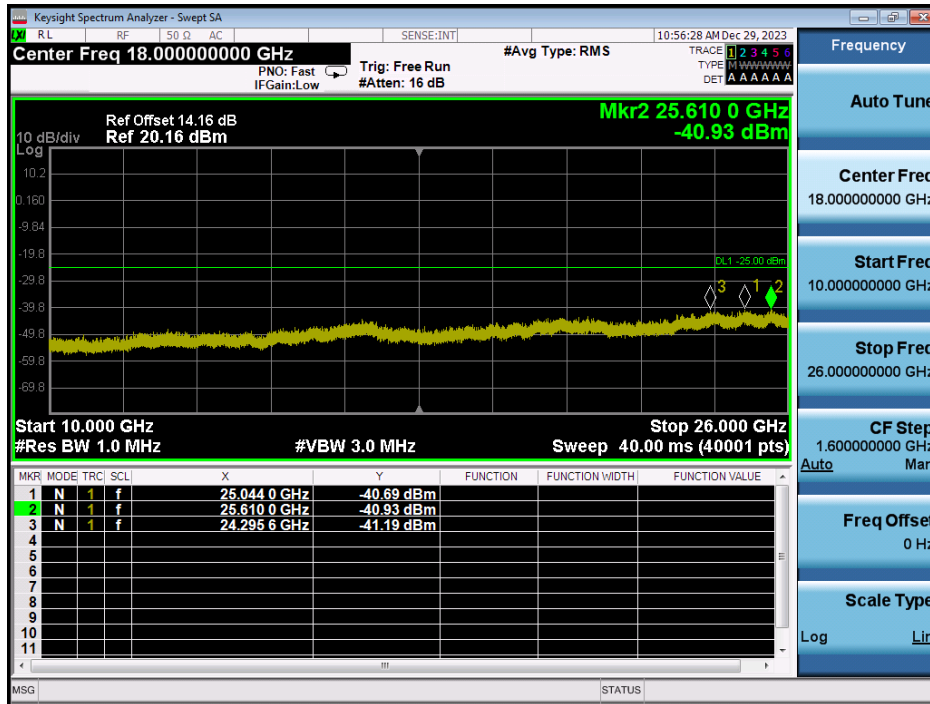

LTE Band 7 / 10MHz / 64QAM - RB Size/Offset (25/12) - Low Channel

LTE Band 7 / 10MHz / 64QAM - RB Size/Offset (25/12) - Low Channel

LTE Band 7 / 10MHz / QPSK - RB Size/Offset (1/25) - Mid Channel

LTE Band 7 / 10MHz / QPSK - RB Size/Offset (1/25) - Mid Channel

LTE Band 7 / 10MHz / QPSK - RB Size/Offset (25/0) - High Channel

LTE Band 7 / 10MHz / QPSK - RB Size/Offset (25/0) - High Channel

LTE Band 7 / 5MHz / QPSK - RB Size/Offset (1/12) - Low Channel

LTE Band 7 / 5MHz / QPSK - RB Size/Offset (1/12) - Low Channel