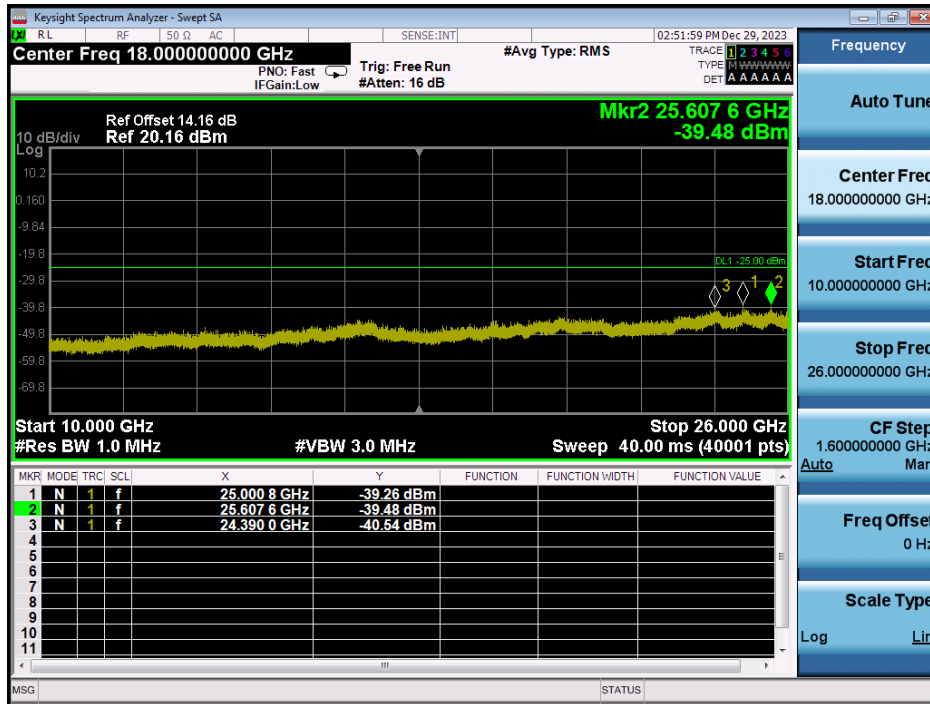

LTE Band 7 / 20MHz / 64QAM - RB Size/Offset (1/99) - High Channel

LTE Band 7 / 20MHz / 64QAM - RB Size/Offset (1/99) - High Channel

LTE Band 7 / 15MHz / QPSK - RB Size/Offset (36/39) - Low Channel

LTE Band 7 / 15MHz / QPSK - RB Size/Offset (36/39) - Low Channel

LTE Band 7 / 15MHz / 16QAM - RB Size/Offset (1/0) - Mid Channel

LTE Band 7 / 15MHz / 16QAM - RB Size/Offset (1/0) - Mid Channel

LTE Band 7 / 15MHz / QPSK - RB Size/Offset (1/74) - High Channel

LTE Band 7 / 15MHz / QPSK - RB Size/Offset (1/74) - High Channel

LTE Band 7 / 10MHz / 64QAM - RB Size/Offset (25/12) - Low Channel

LTE Band 7 / 10MHz / 64QAM - RB Size/Offset (25/12) - Low Channel

LTE Band 7 / 10MHz / QPSK - RB Size/Offset (1/25) - Mid Channel

LTE Band 7 / 10MHz / QPSK - RB Size/Offset (1/25) - Mid Channel