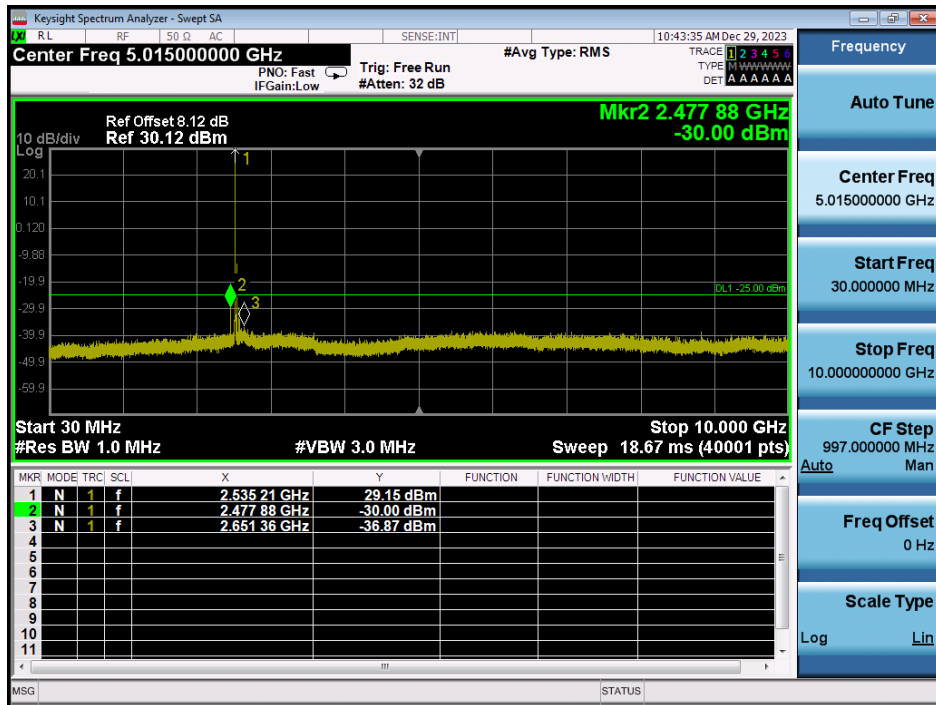

LTE Band 7 / 20MHz / 64QAM - RB Size/Offset (1/99) - High Channel

LTE Band 7 / 20MHz / 64QAM - RB Size/Offset (1/99) - High Channel

LTE Band 7 / 15MHz / QPSK - RB Size/Offset (36/39) - Low Channel

LTE Band 7 / 15MHz / QPSK - RB Size/Offset (36/39) - Low Channel

LTE Band 7 / 15MHz / 16QAM - RB Size/Offset (1/0) - Mid Channel

LTE Band 7 / 15MHz / 16QAM - RB Size/Offset (1/0) - Mid Channel

LTE Band 7 / 15MHz / QPSK - RB Size/Offset (1/74) - High Channel

LTE Band 7 / 15MHz / QPSK - RB Size/Offset (1/74) - High Channel

LTE Band 7 / 10MHz / 64QAM - RB Size/Offset (25/12) - Low Channel

LTE Band 7 / 10MHz / 64QAM - RB Size/Offset (25/12) - Low Channel

LTE Band 7 / 10MHz / QPSK - RB Size/Offset (1/25) - Mid Channel

LTE Band 7 / 10MHz / QPSK - RB Size/Offset (1/25) - Mid Channel