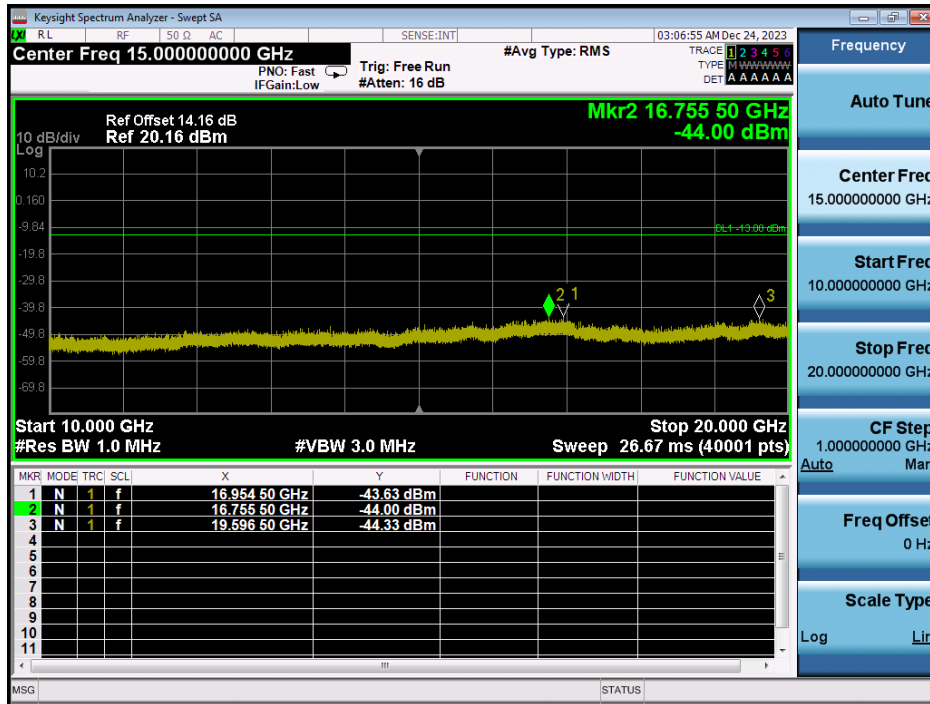

LTE Band 25 / 15MHz / QPSK - RB Size/Offset (50/50) - Low Channel

LTE Band 25 / 15MHz / QPSK - RB Size/Offset (50/50) - Low Channel

LTE Band 25 / 15MHz / 16QAM - RB Size/Offset (100/0) - Mid Channel

LTE Band 25 / 15MHz / 16QAM - RB Size/Offset (100/0) - Mid Channel

LTE Band 25 / 15MHz / 64QAM - RB Size/Offset (1/36) - High Channel

LTE Band 25 / 15MHz / 64QAM - RB Size/Offset (1/36) - High Channel

LTE Band 25 / 10MHz / 64QAM - RB Size/Offset (1/25) - Low Channel

LTE Band 25 / 10MHz / 64QAM - RB Size/Offset (1/25) - Low Channel

LTE Band 25 / 10MHz / QPSK - RB Size/Offset (25/12) - Mid Channel

LTE Band 25 / 10MHz / QPSK - RB Size/Offset (25/12) - Mid Channel

LTE Band 25 / 10MHz / 16QAM - RB Size/Offset (25/0) - High Channel

LTE Band 25 / 10MHz / 16QAM - RB Size/Offset (25/0) - High Channel

LTE Band 25 / 5MHz / QPSK - RB Size/Offset (1/0) - Low Channel

LTE Band 25 / 5MHz / QPSK - RB Size/Offset (1/0) - Low Channel

LTE Band 25 / 5MHz / QPSK - RB Size/Offset (12/0) - Mid Channel

LTE Band 25 / 5MHz / QPSK - RB Size/Offset (12/0) - Mid Channel