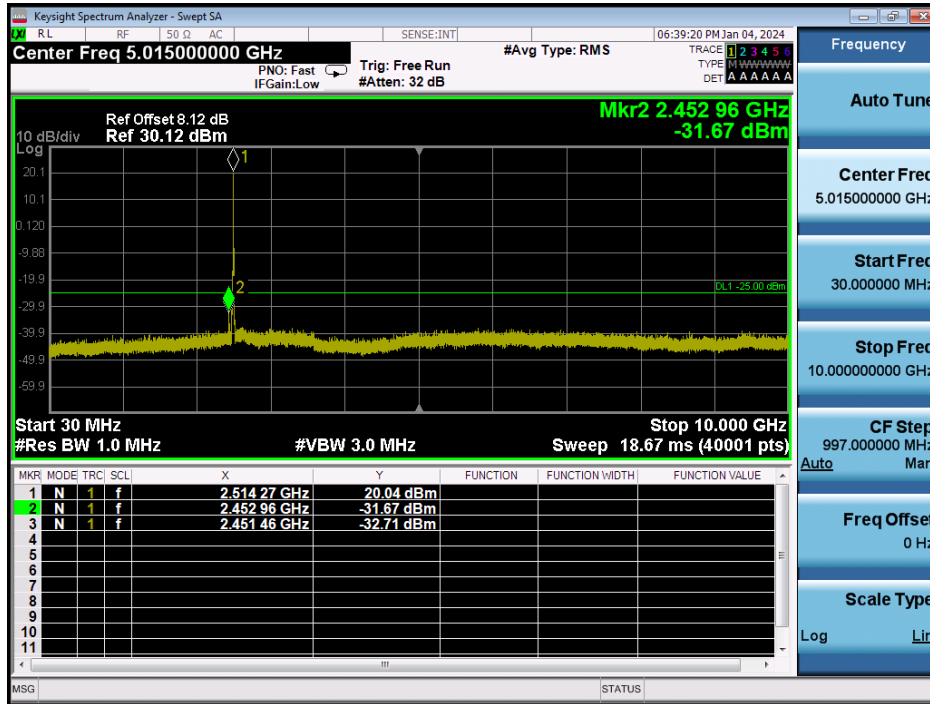

LTE Band 25 / 1.4MHz / 64QAM - RB Size/Offset (6/0) - Low Channel

LTE Band 25 / 1.4MHz / 64QAM - RB Size/Offset (6/0) - Low Channel

LTE Band 25 / 1.4MHz / QPSK - RB Size/Offset (1/5) - Mid Channel

LTE Band 25 / 1.4MHz / QPSK - RB Size/Offset (1/5) - Mid Channel

LTE Band 25 / 1.4MHz / 64QAM - RB Size/Offset (6/0) - High Channel

LTE Band 25 / 1.4MHz / 64QAM - RB Size/Offset (6/0) - High Channel

8.4.8. LTE Band 41(38)

LTE Band 41 / 20MHz / 64QAM - RB Size/Offset (50/50) - Low Channel