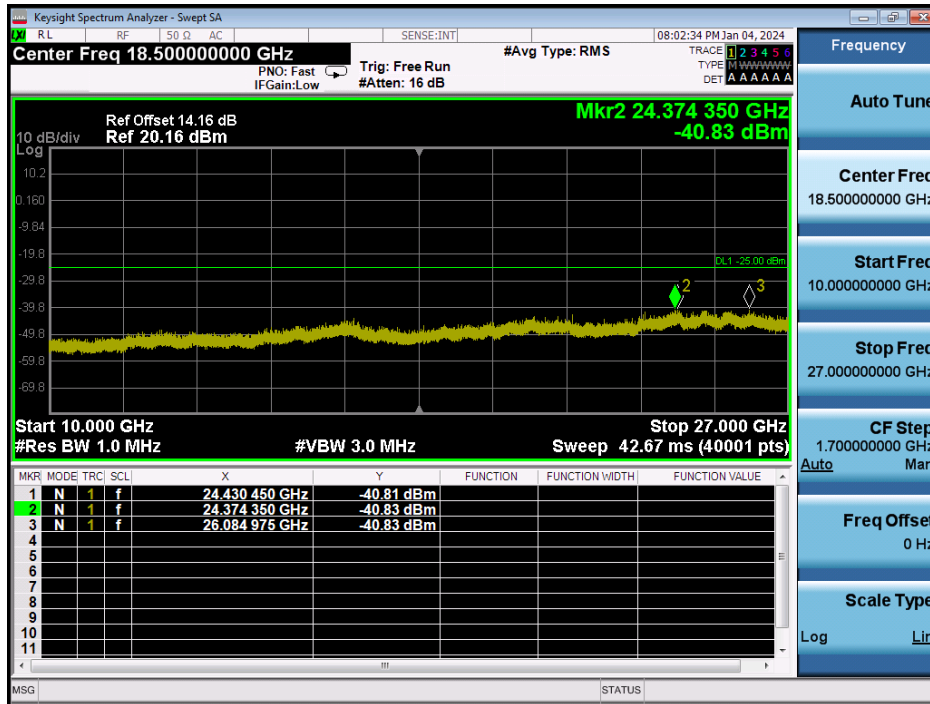

LTE Band 41 / 15MHz / 64QAM - RB Size/Offset (1/74) - Mid Channel

LTE Band 41 / 15MHz / 16QAM - RB Size/Offset (36/39) - High Channel

LTE Band 41 / 15MHz / 16QAM - RB Size/Offset (39/39) - High Channel

LTE Band 41 / 10MHz / 64QAM - RB Size/Offset (25/0) - Low Channel

LTE Band 41 / 10MHz / 64QAM - RB Size/Offset (25/0) - Low Channel

LTE Band 41 / 10MHz / QPSK - RB Size/Offset (1/49) - Mid Channel

LTE Band 41 / 10MHz / QPSK - RB Size/Offset (1/49) - Mid Channel

LTE Band 41 / 10MHz / QPSK - RB Size/Offset (50/0) - High Channel