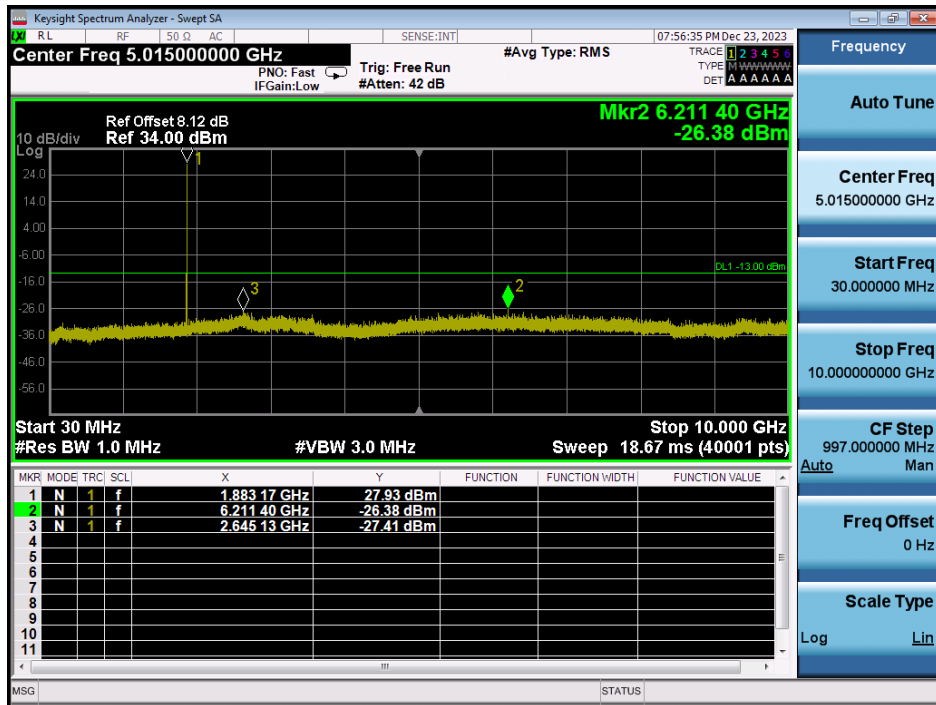

LTE Band 25 / 3MHz / 64QAM - RB Size/Offset (1/14) - Mid Channel

LTE Band 25 / 3MHz / 64QAM - RB Size/Offset (1/14) - Mid Channel

LTE Band 25 / 3MHz / QPSK - RB Size/Offset (8/0) - High Channel

LTE Band 25 / 3MHz / QPSK - RB Size/Offset (8/0) - High Channel

LTE Band 25 / 1.4MHz / 64QAM - RB Size/Offset (6/0) - Low Channel

LTE Band 25 / 1.4MHz / 64QAM - RB Size/Offset (6/0) - Low Channel

LTE Band 25 / 1.4MHz / QPSK - RB Size/Offset (1/5) - Mid Channel

LTE Band 25 / 1.4MHz / QPSK - RB Size/Offset (1/5) - Mid Channel