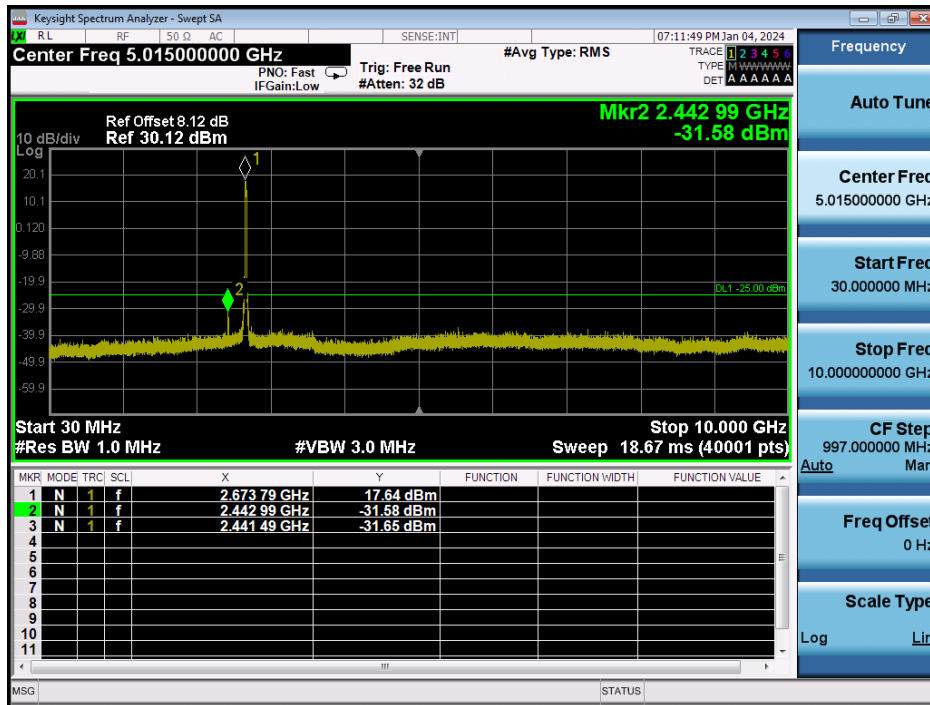

LTE Band 41 / 20MHz / 64QAM - RB Size/Offset (100/0) - High Channel