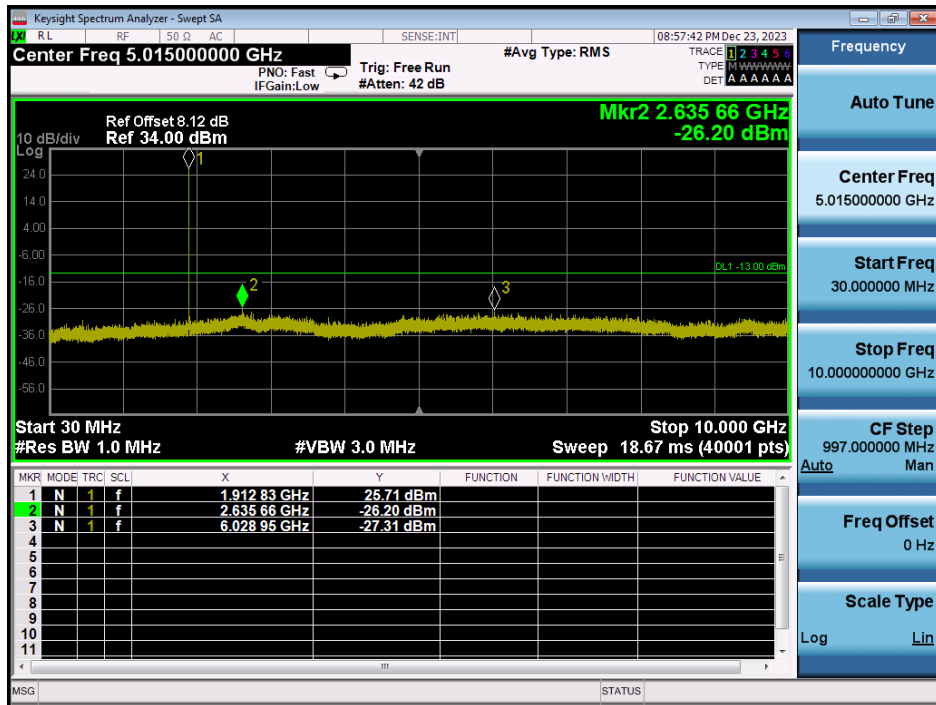

LTE Band 25 / 5MHz / QPSK - RB Size/Offset (25/0) - High Channel

LTE Band 25 / 5MHz / QPSK - RB Size/Offset (25/0) - High Channel

LTE Band 25 / 3MHz / QPSK - RB Size/Offset (8/7) - Low Channel

LTE Band 25 / 3MHz / QPSK - RB Size/Offset (8/7) - Low Channel

LTE Band 25 / 3MHz / 64QAM - RB Size/Offset (1/14) - Mid Channel

LTE Band 25 / 3MHz / 64QAM - RB Size/Offset (1/14) - Mid Channel

LTE Band 25 / 3MHz / QPSK - RB Size/Offset (8/0) - High Channel

LTE Band 25 / 3MHz / QPSK - RB Size/Offset (8/0) - High Channel