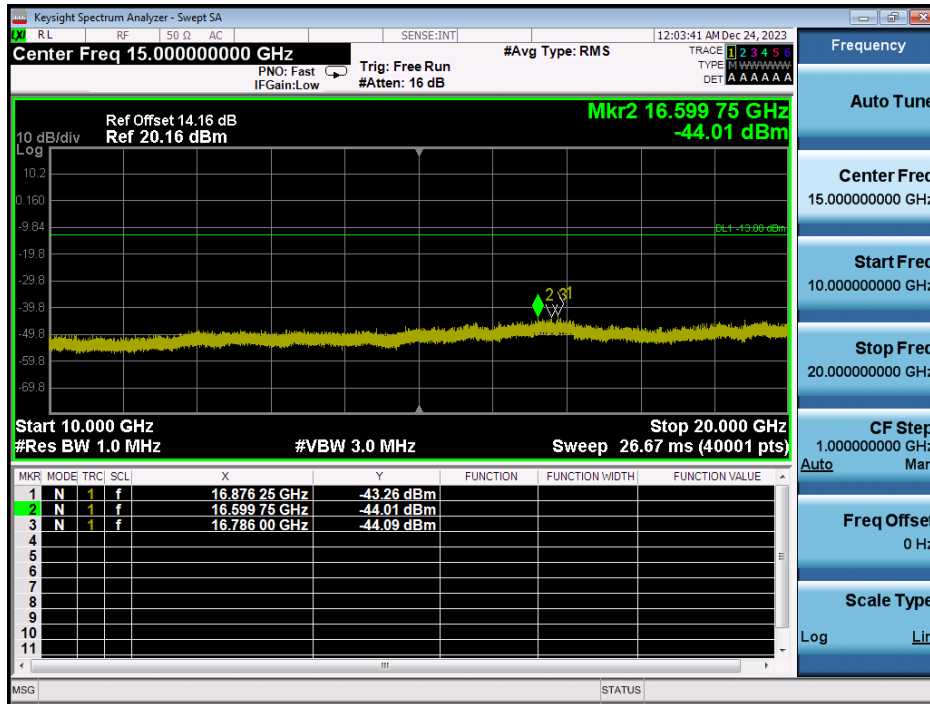

LTE Band 25 / 20MHz / 64QAM - RB Size/Offset (1/99) - Mid Channel

LTE Band 25 / 20MHz / 64QAM - RB Size/Offset (1/99) - Mid Channel

LTE Band 25 / 20MHz / QPSK - RB Size/Offset (50/25) - High Channel

LTE Band 25 / 20MHz / QPSK - RB Size/Offset (50/25) - High Channel

LTE Band 25 / 15MHz / QPSK - RB Size/Offset (50/50) - Low Channel

LTE Band 25 / 15MHz / QPSK - RB Size/Offset (50/50) - Low Channel

LTE Band 25 / 15MHz / 16QAM - RB Size/Offset (100/0) - Mid Channel

LTE Band 25 / 15MHz / 16QAM - RB Size/Offset (100/0) - Mid Channel