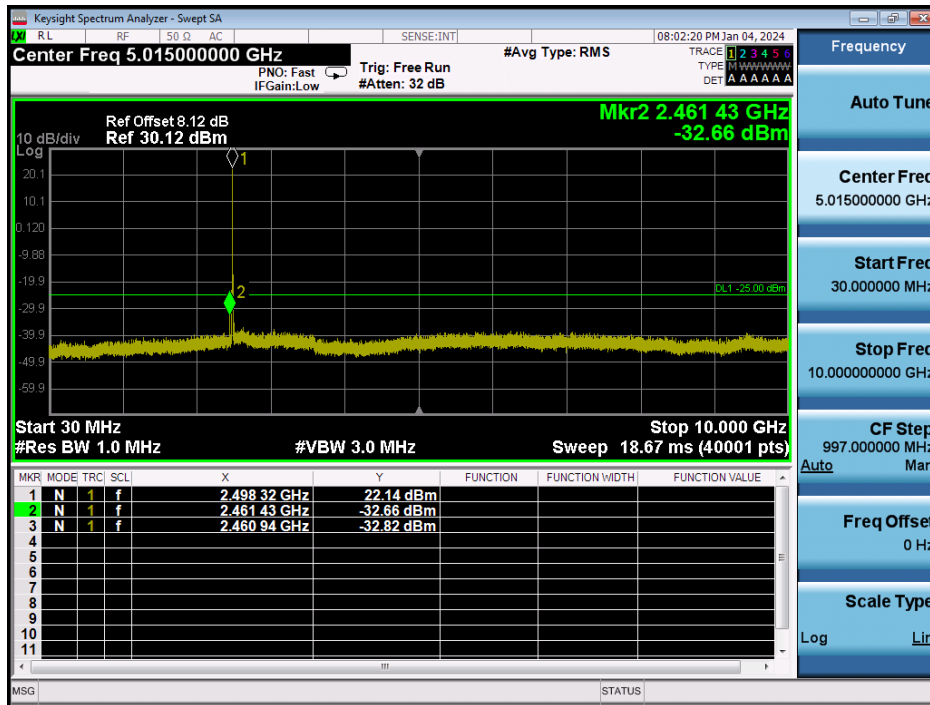

LTE Band 41 / 10MHz / 64QAM - RB Size/Offset (25/0) - Low Channel