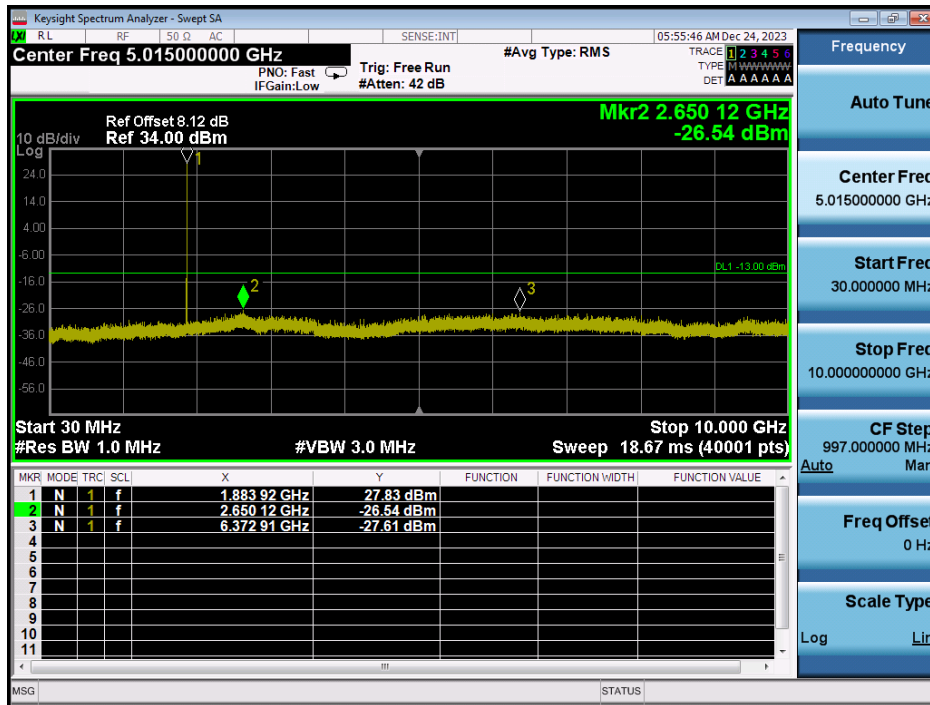

LTE Band 25 / 5MHz / QPSK - RB Size/Offset (1/0) - Low Channel

LTE Band 25 / 5MHz / QPSK - RB Size/Offset (1/0) - Low Channel

LTE Band 25 / 5MHz / QPSK - RB Size/Offset (12/0) - Mid Channel

LTE Band 25 / 5MHz / QPSK - RB Size/Offset (12/0) - Mid Channel

LTE Band 25 / 5MHz / QPSK - RB Size/Offset (25/0) - High Channel

LTE Band 25 / 5MHz / QPSK - RB Size/Offset (25/0) - High Channel

LTE Band 25 / 3MHz / QPSK - RB Size/Offset (8/7) - Low Channel

LTE Band 25 / 3MHz / QPSK - RB Size/Offset (8/7) - Low Channel

LTE Band 25 / 3MHz / 64QAM - RB Size/Offset (1/14) - Mid Channel

LTE Band 25 / 3MHz / 64QAM - RB Size/Offset (1/14) - Mid Channel

LTE Band 25 / 3MHz / QPSK - RB Size/Offset (8/0) - High Channel

LTE Band 25 / 3MHz / QPSK - RB Size/Offset (8/0) - High Channel