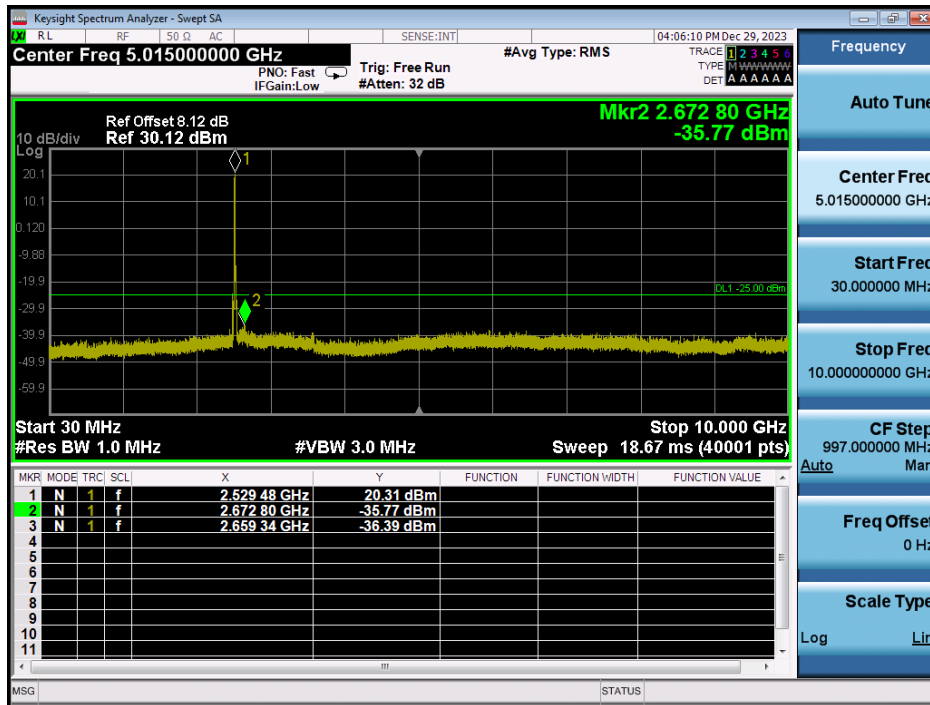

LTE Band 41 / 5MHz / 16QAM - RB Size/Offset (25/0) - Mid Channel

LTE Band 41 / 5MHz / 64QAM - RB Size/Offset (1/0) - High Channel

LTE Band 41 / 5MHz / 64QAM - RB Size/Offset (1/0) - High Channel

8.4.9. LTE Band 7

LTE Band 7 / 20MHz / 16QAM - RB Size/Offset (50/25) - Low Channel

LTE Band 7 / 20MHz / 16QAM - RB Size/Offset (50/25) - Low Channel

LTE Band 7 / 20MHz / 64QAM - RB Size/Offset (50/0) - Mid Channel

LTE Band 7 / 20MHz / 64QAM - RB Size/Offset (50/0) - Mid Channel