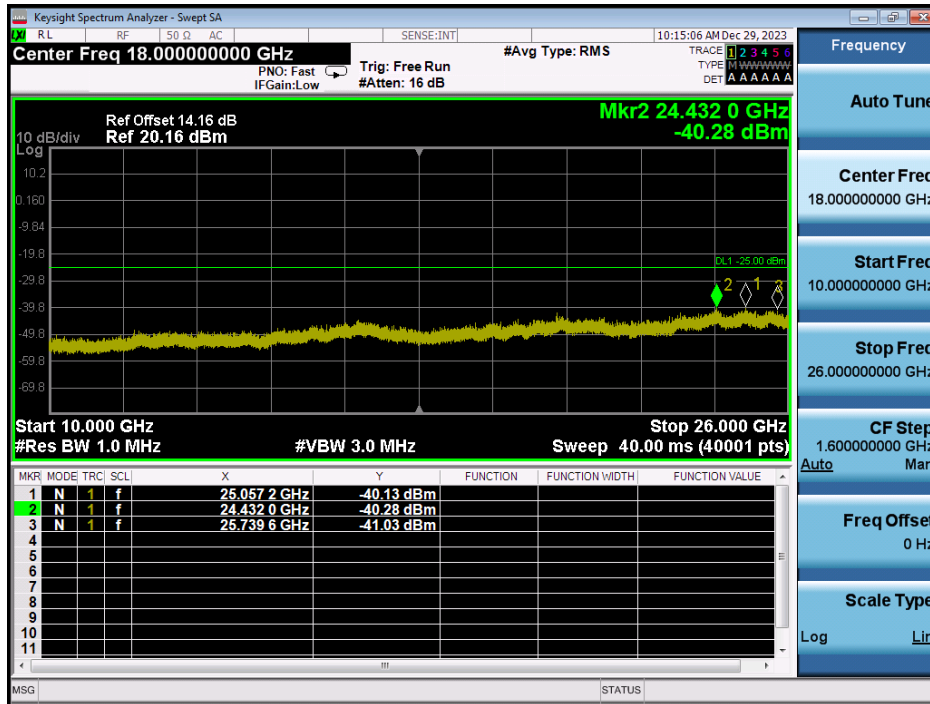

LTE Band 7 / 10MHz / QPSK - RB Size/Offset (25/0) - High Channel

LTE Band 7 / 10MHz / QPSK - RB Size/Offset (25/0) - High Channel

LTE Band 7 / 5MHz / QPSK - RB Size/Offset (1/12) - Low Channel

LTE Band 7 / 5MHz / QPSK - RB Size/Offset (1/12) - Low Channel

LTE Band 7 / 5MHz / QPSK - RB Size/Offset (1/24) - Mid Channel

LTE Band 7 / 5MHz / QPSK - RB Size/Offset (1/24) - Mid Channel

LTE Band 7 / 5MHz / 16QAM - RB Size/Offset (12/6) - High Channel

LTE Band 7 / 5MHz / QPSK - RB Size/Offset (12/6) - High Channel