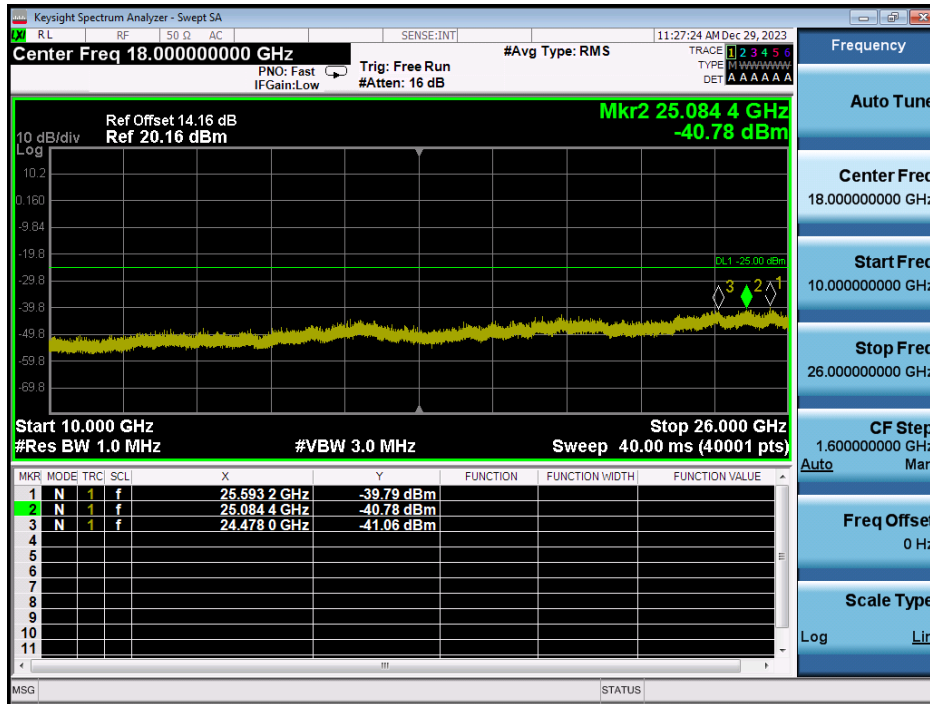

LTE Band 7 / 20MHz / 64QAM - RB Size/Offset (1/99) - High Channel

LTE Band 7 / 20MHz / 64QAM - RB Size/Offset (1/99) - High Channel

LTE Band 7 / 15MHz / QPSK - RB Size/Offset (36/39) - Low Channel

LTE Band 7 / 15MHz / QPSK - RB Size/Offset (36/39) - Low Channel

LTE Band 7 / 15MHz / 16QAM - RB Size/Offset (1/0) - Mid Channel

LTE Band 7 / 15MHz / 16QAM - RB Size/Offset (1/0) - Mid Channel

LTE Band 7 / 15MHz / QPSK - RB Size/Offset (1/74) - High Channel

LTE Band 7 / 15MHz / QPSK - RB Size/Offset (1/74) - High Channel