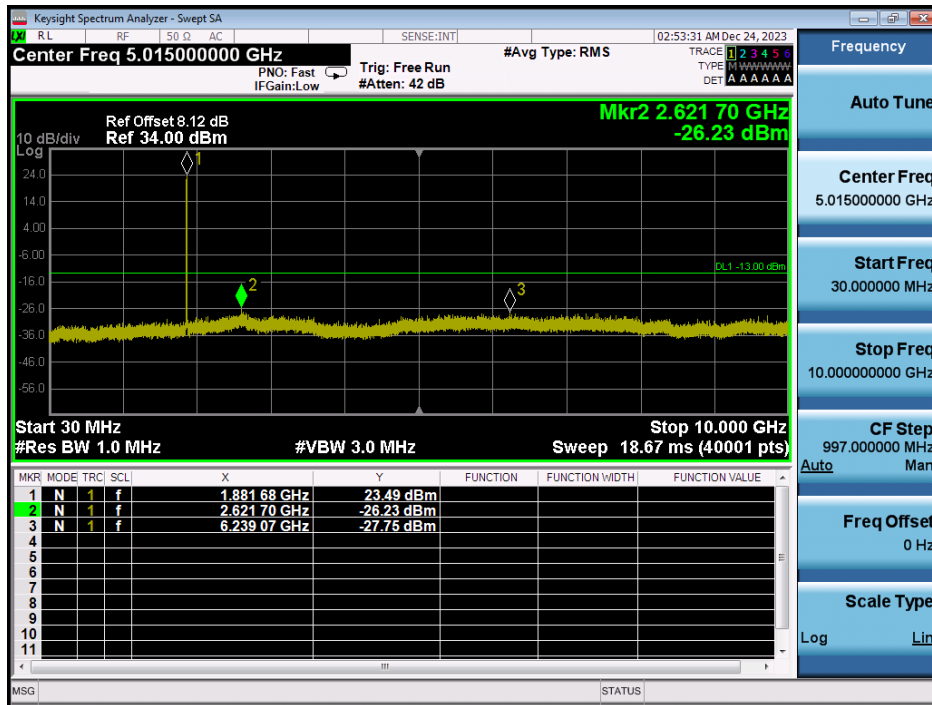

LTE Band 25 / 15MHz / QPSK - RB Size/Offset (50/50) - Low Channel

LTE Band 25 / 15MHz / QPSK - RB Size/Offset (50/50) - Low Channel

LTE Band 25 / 15MHz / 16QAM - RB Size/Offset (100/0) - Mid Channel

LTE Band 25 / 15MHz / 16QAM - RB Size/Offset (100/0) - Mid Channel

LTE Band 25 / 15MHz / 64QAM - RB Size/Offset (1/36) - High Channel

LTE Band 25 / 15MHz / 64QAM - RB Size/Offset (1/36) - High Channel

LTE Band 25 / 10MHz / 64QAM - RB Size/Offset (1/25) - Low Channel

LTE Band 25 / 10MHz / 64QAM - RB Size/Offset (1/25) - Low Channel

LTE Band 25 / 10MHz / QPSK - RB Size/Offset (25/12) - Mid Channel

LTE Band 25 / 10MHz / QPSK - RB Size/Offset (25/12) - Mid Channel

LTE Band 25 / 10MHz / 16QAM - RB Size/Offset (25/0) - High Channel

LTE Band 25 / 10MHz / 16QAM - RB Size/Offset (25/0) - High Channel