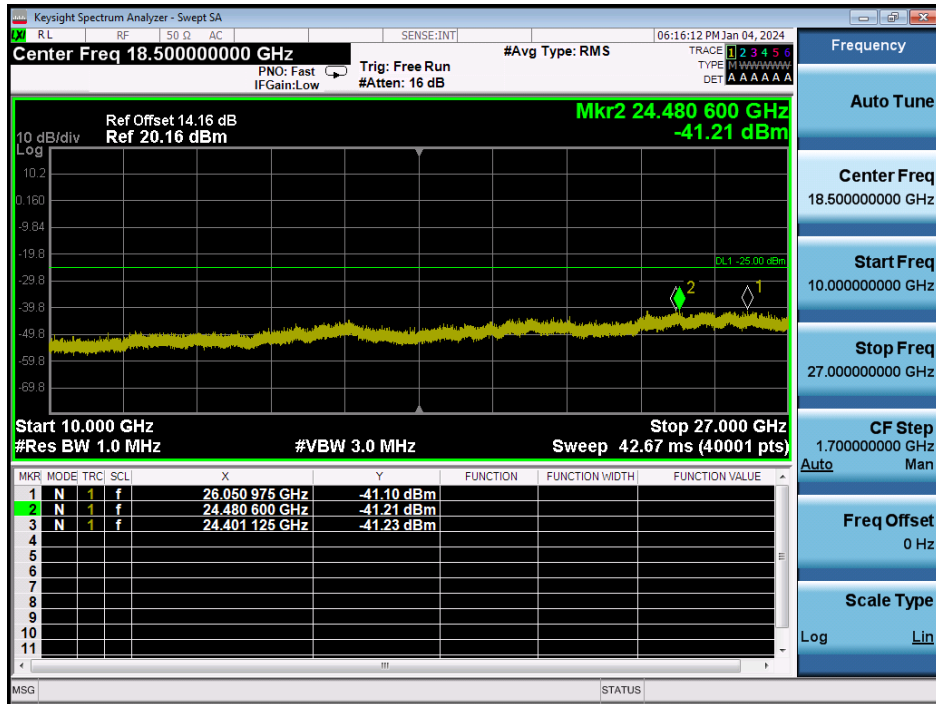

LTE Band 41 / 10MHz / QPSK - RB Size/Offset (50/0) - High Channel

LTE Band 41 / 5MHz / 64QAM - RB Size/Offset (12/13) - Low Channel

LTE Band 41 / 5MHz / 64QAM - RB Size/Offset (12/13) - Low Channel

LTE Band 41 / 5MHz / 16QAM - RB Size/Offset (25/0) - Mid Channel

LTE Band 41 / 5MHz / 16QAM - RB Size/Offset (25/0) - Mid Channel

LTE Band 41 / 5MHz / 64QAM - RB Size/Offset (1/0) - High Channel

LTE Band 41 / 5MHz / 64QAM - RB Size/Offset (1/0) - High Channel

8.4.9. LTE Band 7