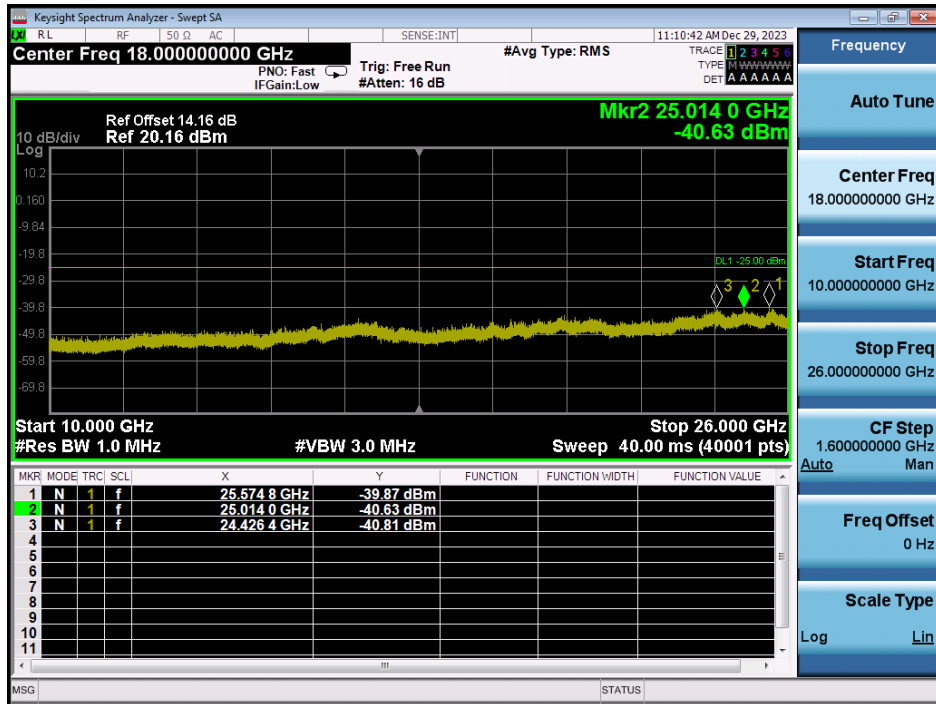

LTE Band 7 / 20MHz / 64QAM - RB Size/Offset (1/99) - High Channel

LTE Band 7 / 20MHz / 64QAM - RB Size/Offset (1/99) - High Channel

LTE Band 7 / 15MHz / QPSK - RB Size/Offset (36/39) - Low Channel

LTE Band 7 / 15MHz / QPSK - RB Size/Offset (36/39) - Low Channel

LTE Band 7 / 15MHz / 16QAM - RB Size/Offset (1/0) - Mid Channel

LTE Band 7 / 15MHz / 16QAM - RB Size/Offset (1/0) - Mid Channel

LTE Band 7 / 15MHz / QPSK - RB Size/Offset (1/74) - High Channel

LTE Band 7 / 15MHz / QPSK - RB Size/Offset (1/74) - High Channel