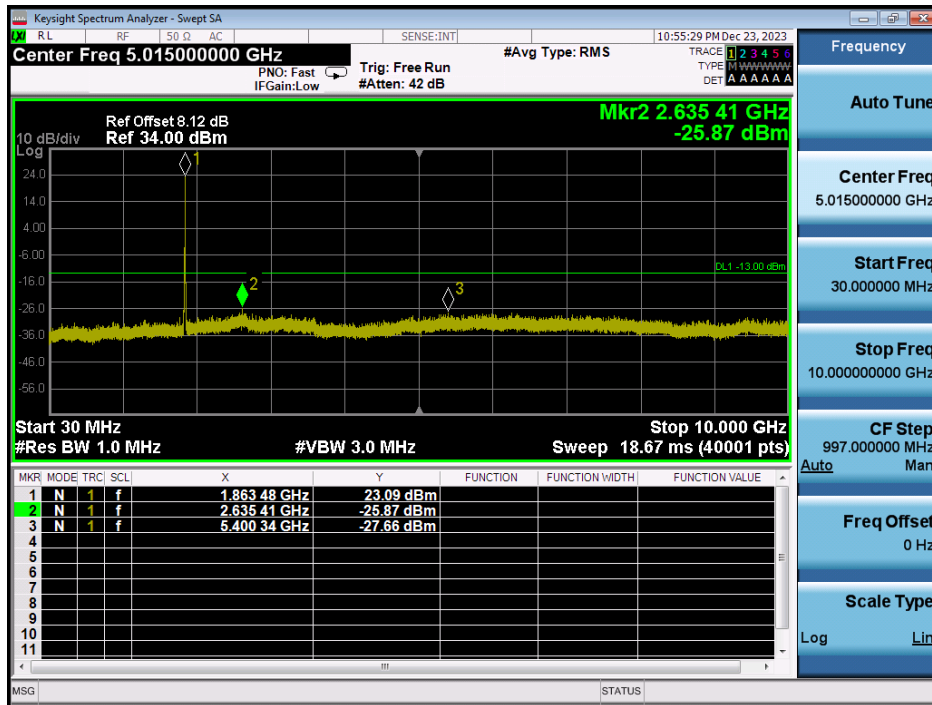

LTE Band 25 / 20MHz / 64QAM - RB Size/Offset (1/99) - Mid Channel

LTE Band 25 / 20MHz / 64QAM - RB Size/Offset (1/99) - Mid Channel

LTE Band 25 / 20MHz / QPSK - RB Size/Offset (50/25) - High Channel

LTE Band 25 / 20MHz / QPSK - RB Size/Offset (50/25) - High Channel

LTE Band 25 / 15MHz / QPSK - RB Size/Offset (50/50) - Low Channel

LTE Band 25 / 15MHz / QPSK - RB Size/Offset (50/50) - Low Channel

LTE Band 25 / 15MHz / 16QAM - RB Size/Offset (100/0) - Mid Channel

LTE Band 25 / 15MHz / 16QAM - RB Size/Offset (100/0) - Mid Channel