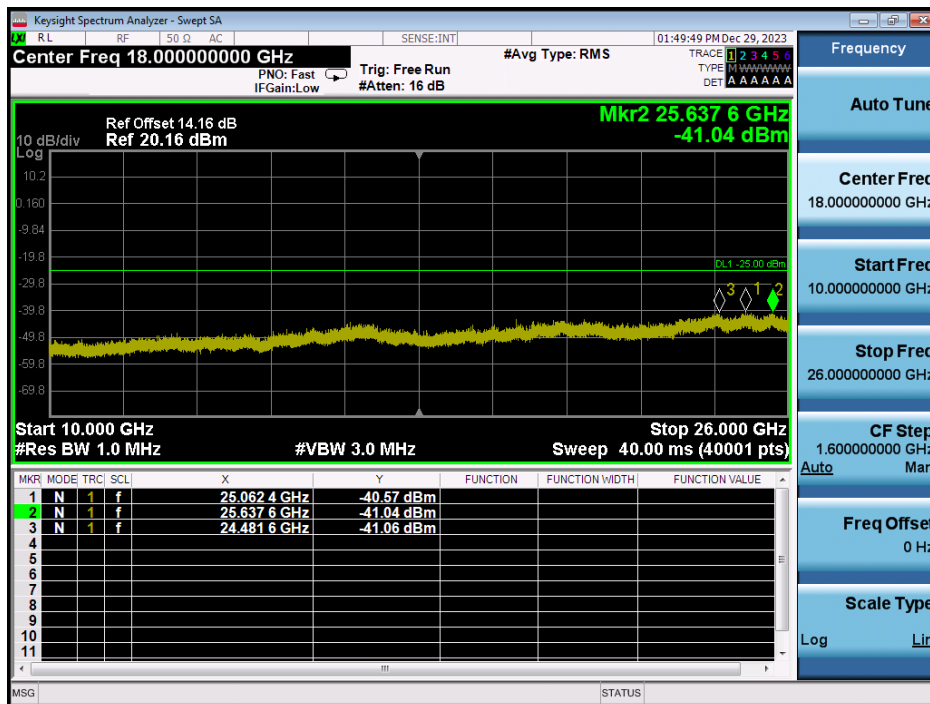

LTE Band 41 / 10MHz / QPSK - RB Size/Offset (50/0) - High Channel

LTE Band 41 / 5MHz / 64QAM - RB Size/Offset (12/13) - Low Channel

LTE Band 41 / 5MHz / 64QAM - RB Size/Offset (12/13) - Low Channel

LTE Band 41 / 5MHz / 16QAM - RB Size/Offset (25/0) - Mid Channel

LTE Band 41 / 5MHz / 16QAM - RB Size/Offset (25/0) - Mid Channel

LTE Band 41 / 5MHz / 64QAM - RB Size/Offset (1/0) - High Channel

LTE Band 41 / 5MHz / 64QAM - RB Size/Offset (1/0) - High Channel

8.4.9. LTE Band 7

LTE Band 7 / 20MHz / 16QAM - RB Size/Offset (50/25) - Low Channel

LTE Band 7 / 20MHz / 16QAM - RB Size/Offset (50/25) - Low Channel

LTE Band 7 / 20MHz / 64QAM - RB Size/Offset (50/0) - Mid Channel

LTE Band 7 / 20MHz / 64QAM - RB Size/Offset (50/0) - Mid Channel