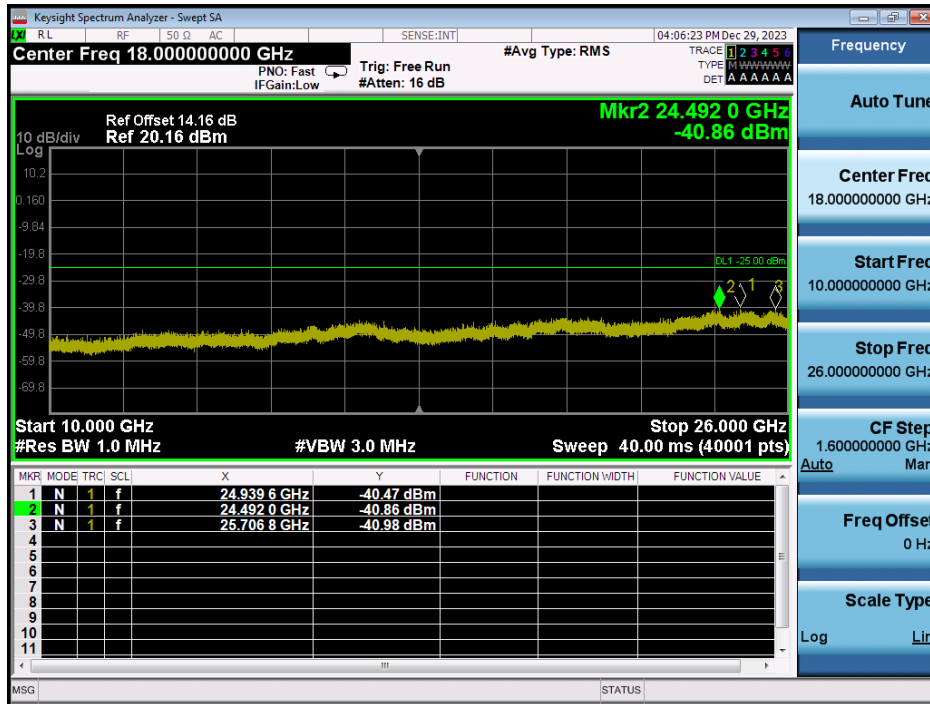

LTE Band 41 / 5MHz / 16QAM - RB Size/Offset (25/0) - Mid Channel

LTE Band 41 / 5MHz / 64QAM - RB Size/Offset (1/0) - High Channel

LTE Band 41 / 5MHz / 64QAM - RB Size/Offset (1/0) - High Channel

8.4.9. LTE Band 7

LTE Band 7 / 20MHz / 16QAM - RB Size/Offset (50/25) - Low Channel

LTE Band 7 / 20MHz / 16QAM - RB Size/Offset (50/25) - Low Channel

LTE Band 7 / 20MHz / 64QAM - RB Size/Offset (50/0) - Mid Channel

LTE Band 7 / 20MHz / 64QAM - RB Size/Offset (50/0) - Mid Channel