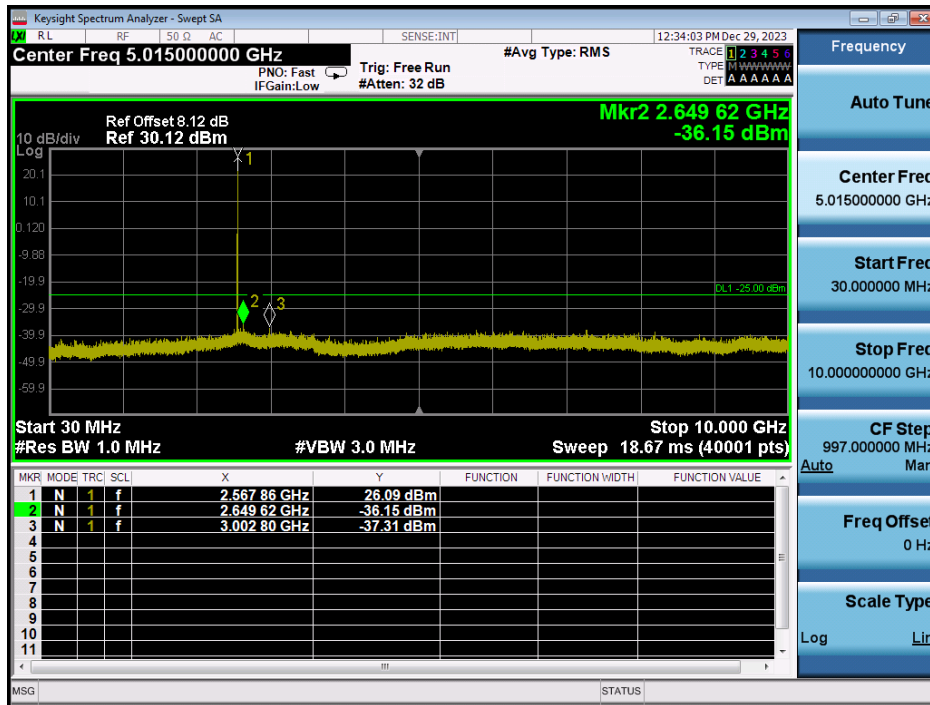

LTE Band 7 / 10MHz / QPSK - RB Size/Offset (25/0) - High Channel

LTE Band 7 / 10MHz / QPSK - RB Size/Offset (25/0) - High Channel

LTE Band 7 / 5MHz / QPSK - RB Size/Offset (1/12) - Low Channel

LTE Band 7 / 5MHz / QPSK - RB Size/Offset (1/12) - Low Channel

LTE Band 7 / 5MHz / QPSK - RB Size/Offset (1/24) - Mid Channel

LTE Band 7 / 5MHz / QPSK - RB Size/Offset (1/24) - Mid Channel

LTE Band 7 / 5MHz / 16QAM - RB Size/Offset (12/6) - High Channel

LTE Band 7 / 5MHz / QPSK - RB Size/Offset (12/6) - High Channel