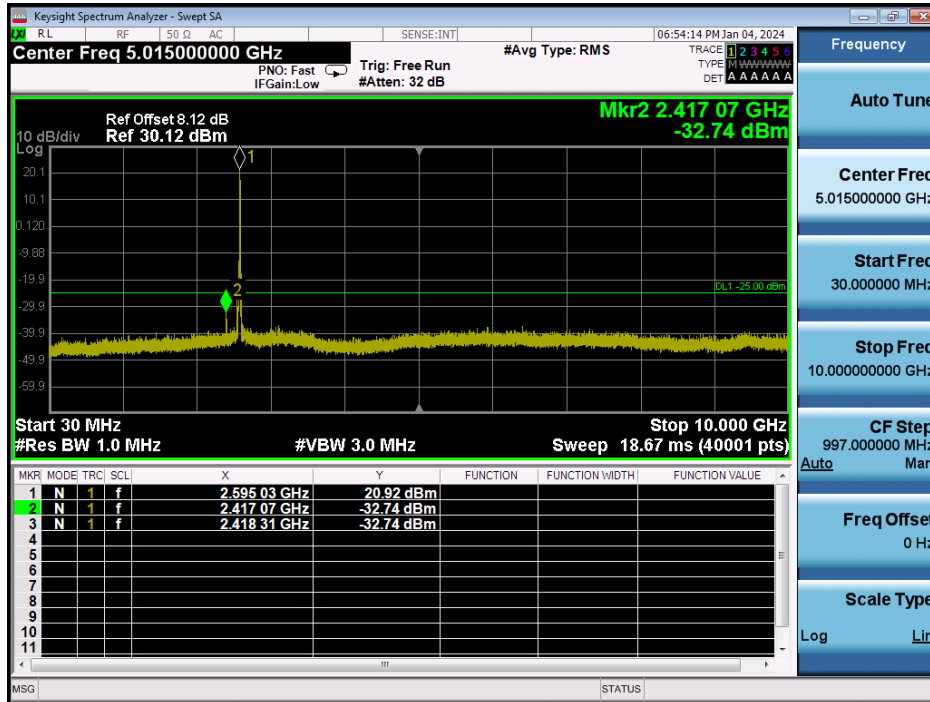

LTE Band 41 / 20MHz / 64QAM - RB Size/Offset (50/50) - Mid Channel