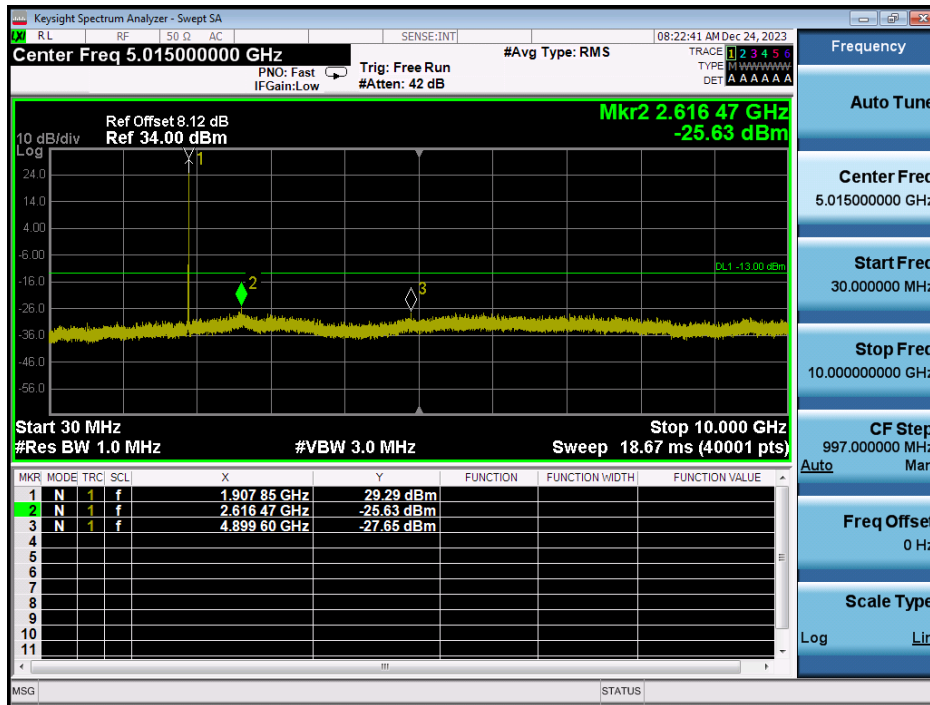

LTE Band 25 / 20MHz / 64QAM - RB Size/Offset (1/99) - Mid Channel

LTE Band 25 / 20MHz / 64QAM - RB Size/Offset (1/99) - Mid Channel

LTE Band 25 / 20MHz / QPSK - RB Size/Offset (50/25) - High Channel

LTE Band 25 / 20MHz / QPSK - RB Size/Offset (50/25) - High Channel

LTE Band 25 / 15MHz / QPSK - RB Size/Offset (50/50) - Low Channel

LTE Band 25 / 15MHz / QPSK - RB Size/Offset (50/50) - Low Channel

LTE Band 25 / 15MHz / 16QAM - RB Size/Offset (100/0) - Mid Channel

LTE Band 25 / 15MHz / 16QAM - RB Size/Offset (100/0) - Mid Channel

LTE Band 25 / 15MHz / 64QAM - RB Size/Offset (1/36) - High Channel

LTE Band 25 / 15MHz / 64QAM - RB Size/Offset (1/36) - High Channel

LTE Band 25 / 10MHz / 64QAM - RB Size/Offset (1/25) - Low Channel

LTE Band 25 / 10MHz / 64QAM - RB Size/Offset (1/25) - Low Channel