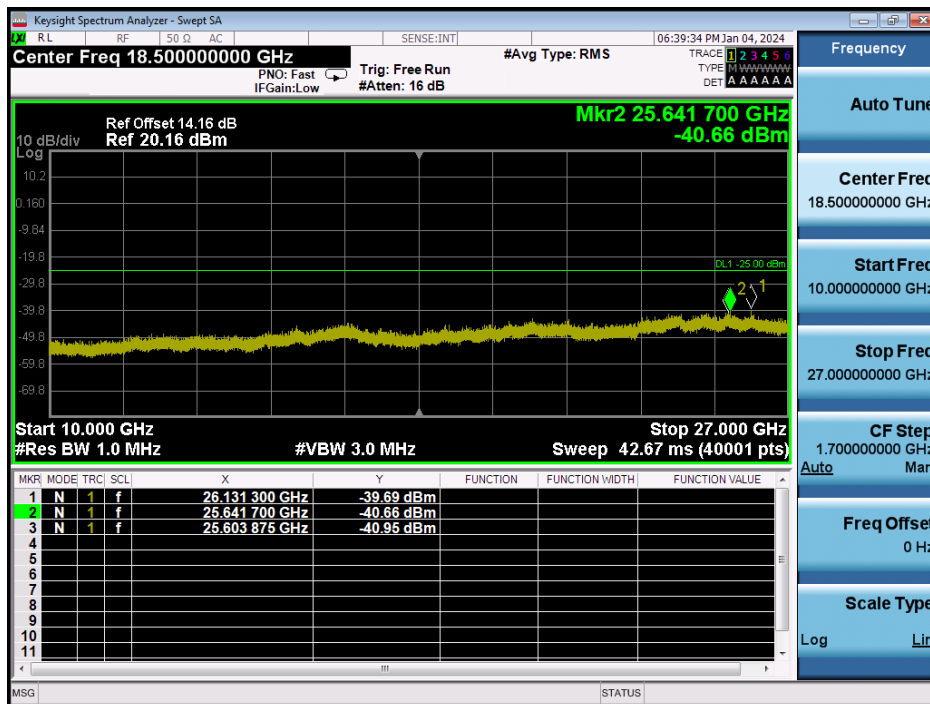

LTE Band 25 / 1.4MHz / 64QAM - RB Size/Offset (6/0) - High Channel

LTE Band 25 / 1.4MHz / 64QAM - RB Size/Offset (6/0) - High Channel

8.4.8. LTE Band 41(38)

LTE Band 41 / 20MHz / 64QAM - RB Size/Offset (50/50) - Low Channel

LTE Band 41 / 20MHz / 64QAM - RB Size/Offset (50/50) - Low Channel

LTE Band 41 / 20MHz / 64QAM - RB Size/Offset (50/50) - Mid Channel

LTE Band 41 / 20MHz / 64QAM - RB Size/Offset (50/50) - Mid Channel

LTE Band 41 / 20MHz / 64QAM - RB Size/Offset (100/0) - High Channel