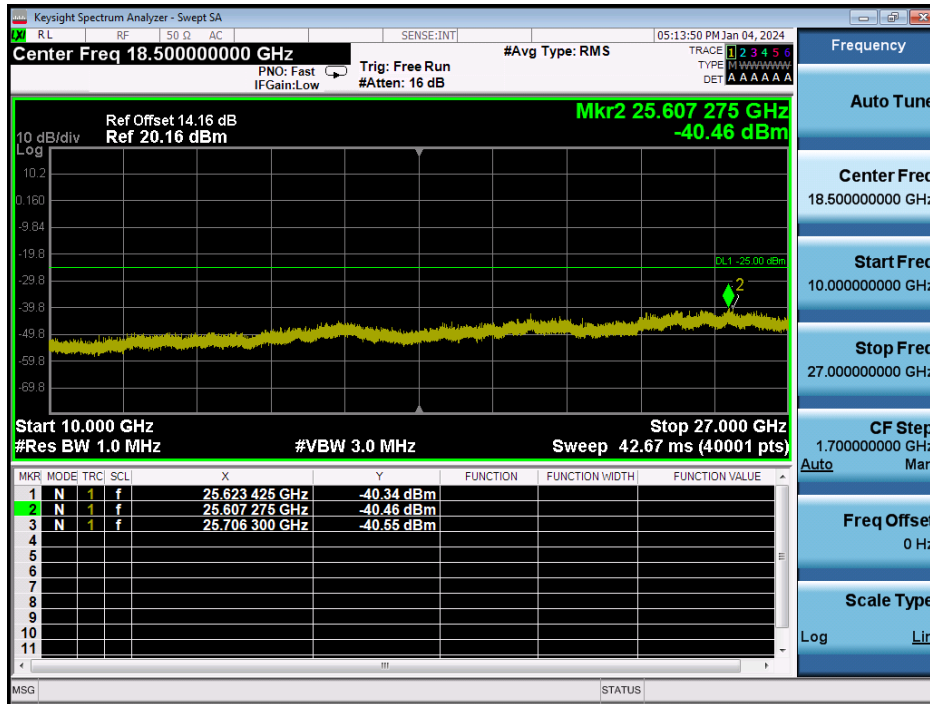

LTE Band 41 / 15MHz / 16QAM - RB Size/Offset (39/39) - High Channel