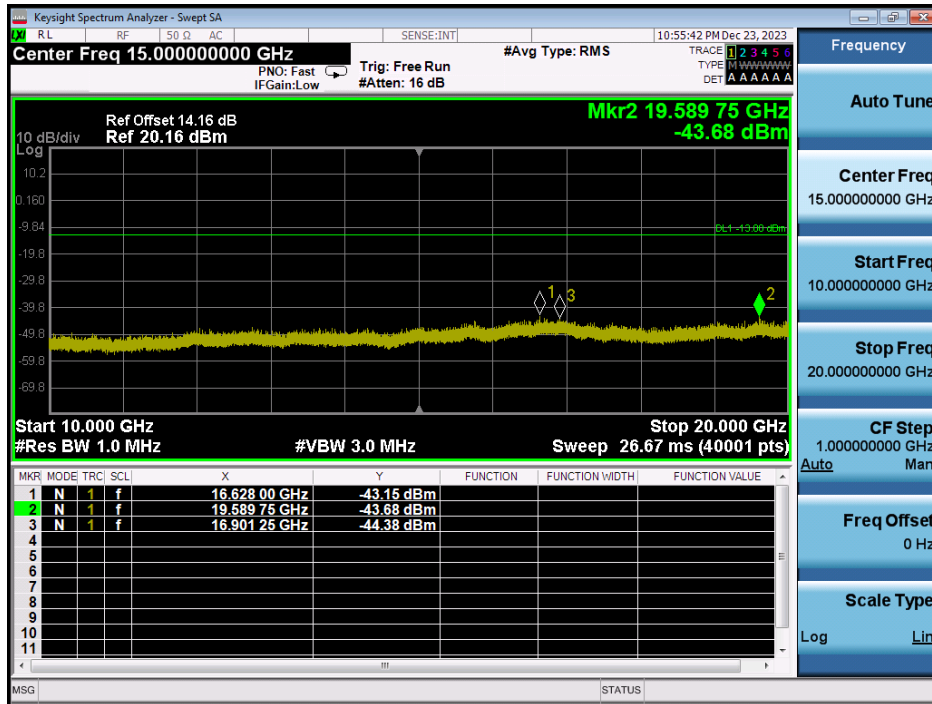

LTE Band 25 / 20MHz / 64QAM - RB Size/Offset (1/99) - Mid Channel

LTE Band 25 / 20MHz / 64QAM - RB Size/Offset (1/99) - Mid Channel

LTE Band 25 / 20MHz / QPSK - RB Size/Offset (50/25) - High Channel

LTE Band 25 / 20MHz / QPSK - RB Size/Offset (50/25) - High Channel

LTE Band 25 / 15MHz / QPSK - RB Size/Offset (50/50) - Low Channel

LTE Band 25 / 15MHz / QPSK - RB Size/Offset (50/50) - Low Channel

LTE Band 25 / 15MHz / 16QAM - RB Size/Offset (100/0) - Mid Channel

LTE Band 25 / 15MHz / 16QAM - RB Size/Offset (100/0) - Mid Channel