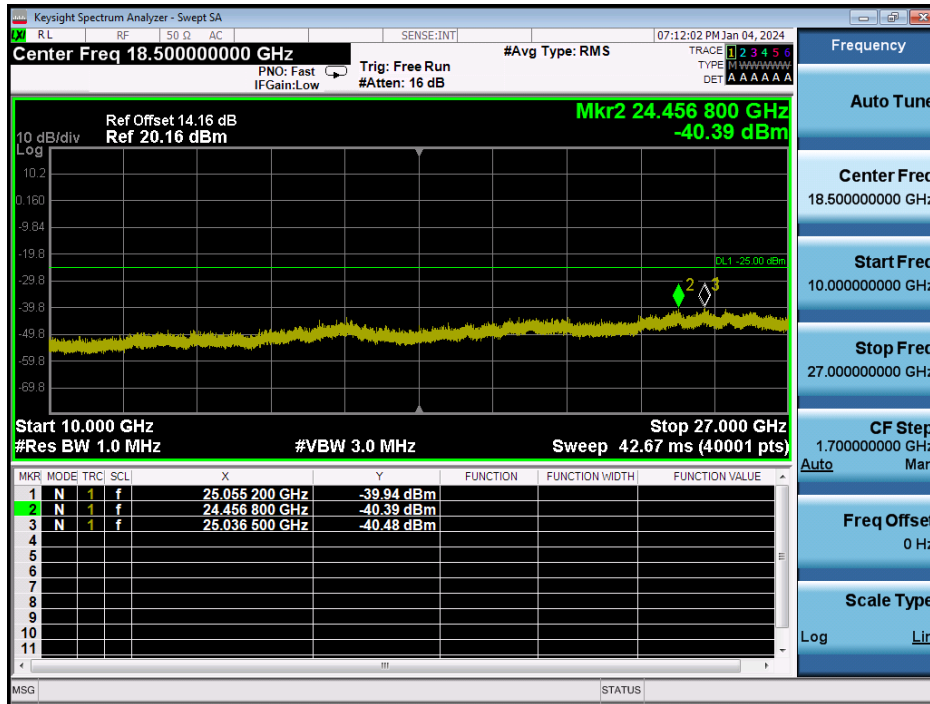

LTE Band 41 / 20MHz / 64QAM - RB Size/Offset (50/50) - Low Channel

LTE Band 41 / 20MHz / 64QAM - RB Size/Offset (50/50) - Mid Channel

LTE Band 41 / 20MHz / 64QAM - RB Size/Offset (50/50) - Mid Channel

LTE Band 41 / 20MHz / 64QAM - RB Size/Offset (100/0) - High Channel

LTE Band 41 / 20MHz / 64QAM - RB Size/Offset (100/0) - High Channel

LTE Band 41 / 15MHz / 16QAM - RB Size/Offset (1/74) - Low Channel

LTE Band 41 / 15MHz / 16QAM - RB Size/Offset (1/74) - Low Channel

LTE Band 41 / 15MHz / 64QAM - RB Size/Offset (1/74) - Mid Channel