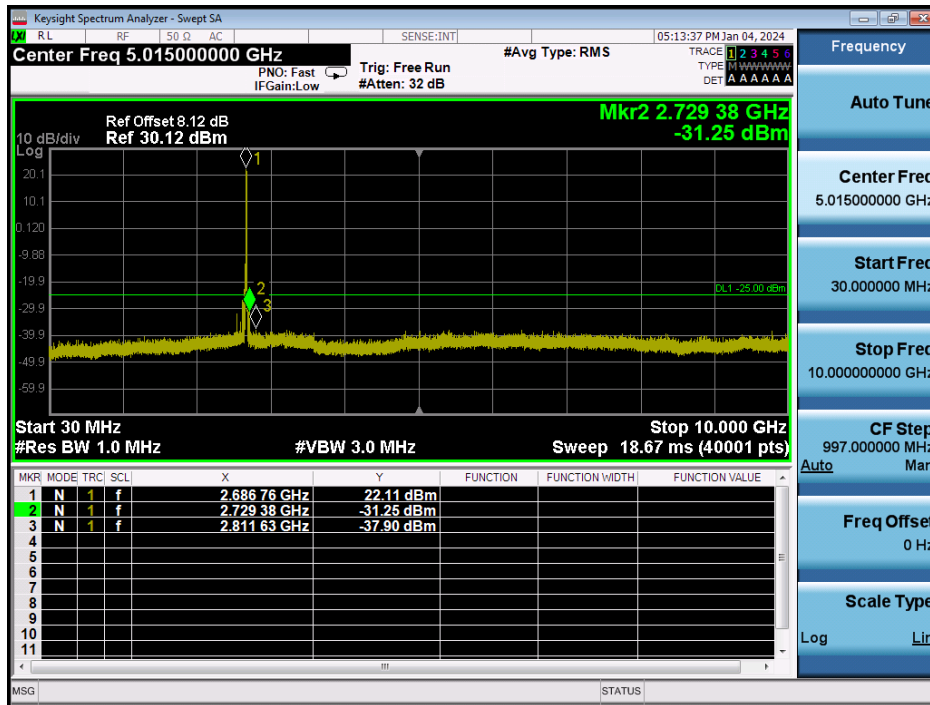

LTE Band 41 / 15MHz / 16QAM - RB Size/Offset (36/39) - High Channel