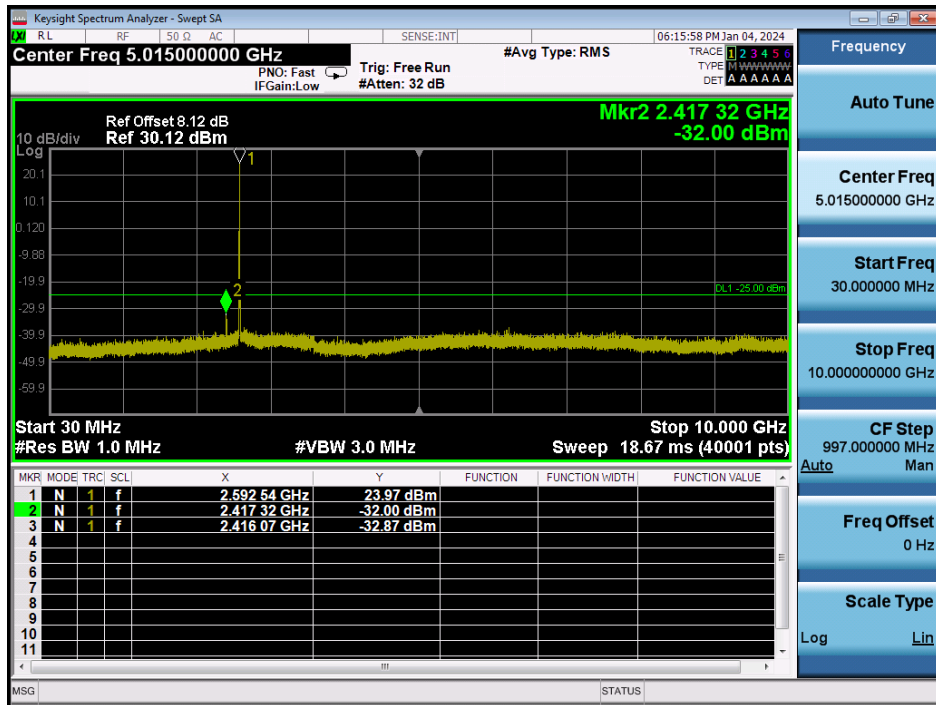

LTE Band 41 / 5MHz / 16QAM - RB Size/Offset (25/0) - Mid Channel