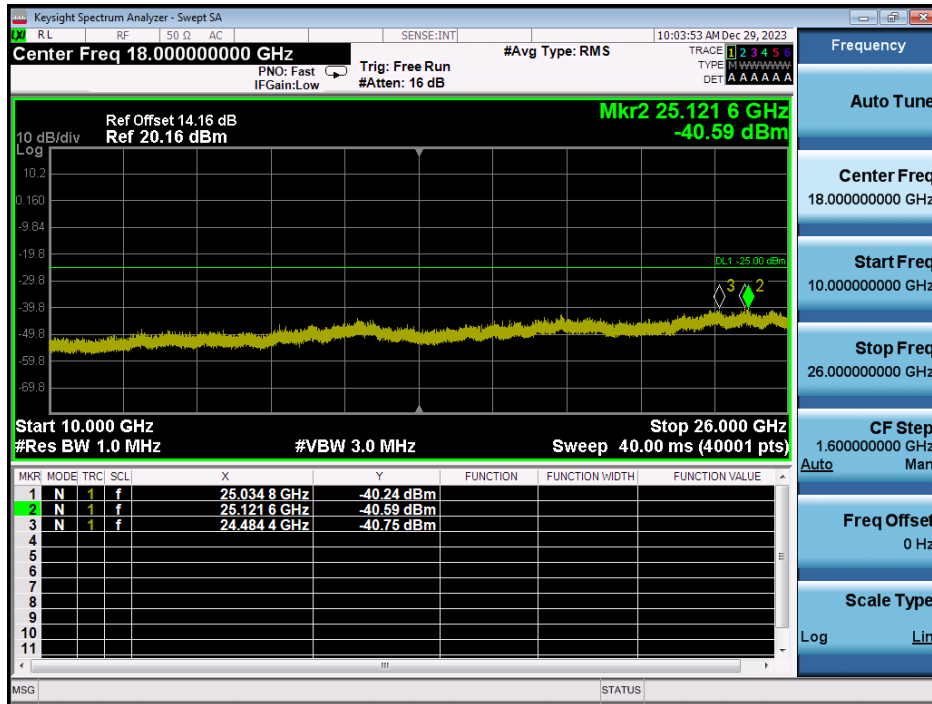

LTE Band 7 / 10MHz / 64QAM - RB Size/Offset (25/12) - Low Channel

LTE Band 7 / 10MHz / 64QAM - RB Size/Offset (25/12) - Low Channel

LTE Band 7 / 10MHz / QPSK - RB Size/Offset (1/25) - Mid Channel

LTE Band 7 / 10MHz / QPSK - RB Size/Offset (1/25) - Mid Channel

LTE Band 7 / 10MHz / QPSK - RB Size/Offset (25/0) - High Channel

LTE Band 7 / 10MHz / QPSK - RB Size/Offset (25/0) - High Channel

LTE Band 7 / 5MHz / QPSK - RB Size/Offset (1/12) - Low Channel

LTE Band 7 / 5MHz / QPSK - RB Size/Offset (1/12) - Low Channel