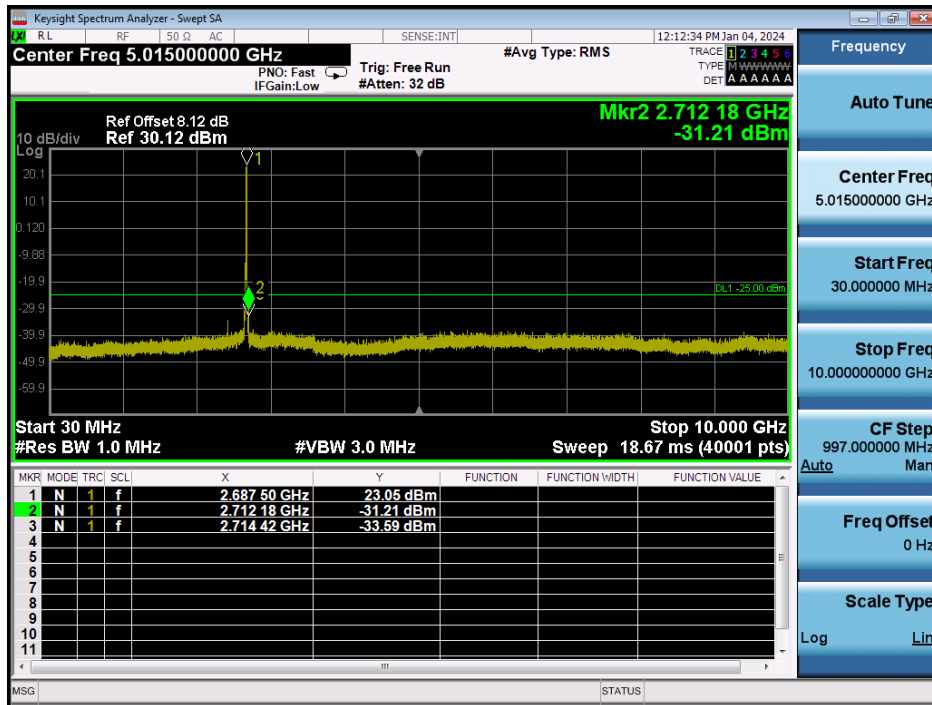

LTE Band 41 / 10MHz / 64QAM - RB Size/Offset (25/0) - Low Channel

LTE Band 41 / 10MHz / QPSK - RB Size/Offset (1/49) - Mid Channel

LTE Band 41 / 10MHz / QPSK - RB Size/Offset (1/49) - Mid Channel

LTE Band 41 / 10MHz / QPSK - RB Size/Offset (50/0) - High Channel