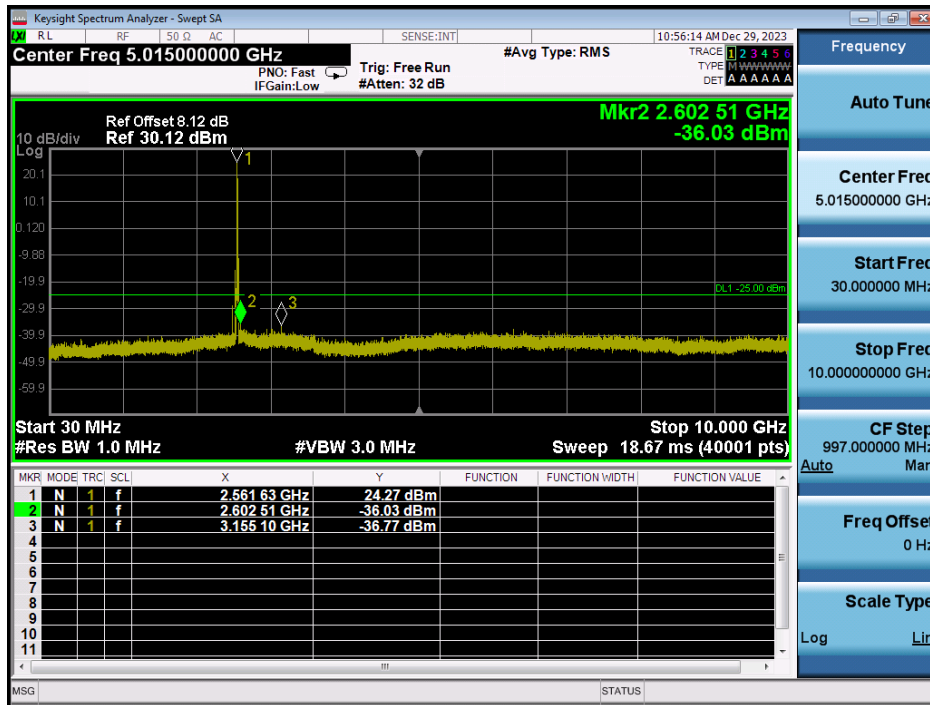

LTE Band 7 / 10MHz / 64QAM - RB Size/Offset (25/12) - Low Channel

LTE Band 7 / 10MHz / 64QAM - RB Size/Offset (25/12) - Low Channel

LTE Band 7 / 10MHz / QPSK - RB Size/Offset (1/25) - Mid Channel

LTE Band 7 / 10MHz / QPSK - RB Size/Offset (1/25) - Mid Channel

LTE Band 7 / 10MHz / QPSK - RB Size/Offset (25/0) - High Channel

LTE Band 7 / 10MHz / QPSK - RB Size/Offset (25/0) - High Channel

LTE Band 7 / 5MHz / QPSK - RB Size/Offset (1/12) - Low Channel

LTE Band 7 / 5MHz / QPSK - RB Size/Offset (1/12) - Low Channel