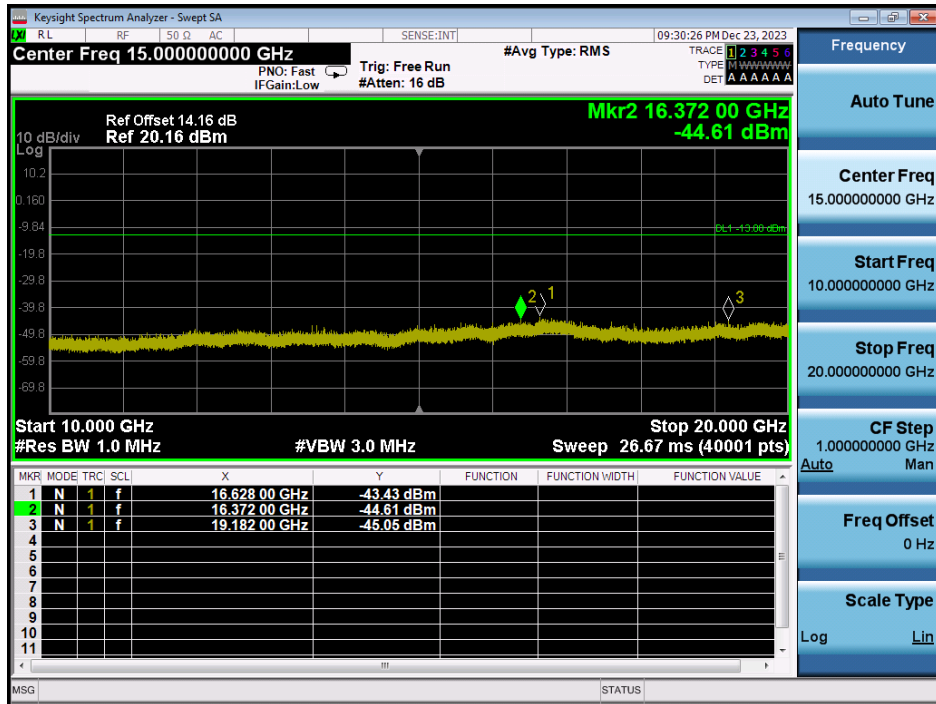

LTE Band 25 / 10MHz / QPSK - RB Size/Offset (25/12) - Mid Channel

LTE Band 25 / 10MHz / QPSK - RB Size/Offset (25/12) - Mid Channel

LTE Band 25 / 10MHz / 16QAM - RB Size/Offset (25/0) - High Channel

LTE Band 25 / 10MHz / 16QAM - RB Size/Offset (25/0) - High Channel

LTE Band 25 / 5MHz / QPSK - RB Size/Offset (1/0) - Low Channel

LTE Band 25 / 5MHz / QPSK - RB Size/Offset (1/0) - Low Channel

LTE Band 25 / 5MHz / QPSK - RB Size/Offset (12/0) - Mid Channel

LTE Band 25 / 5MHz / QPSK - RB Size/Offset (12/0) - Mid Channel

LTE Band 25 / 5MHz / QPSK - RB Size/Offset (25/0) - High Channel

LTE Band 25 / 5MHz / QPSK - RB Size/Offset (25/0) - High Channel

LTE Band 25 / 3MHz / QPSK - RB Size/Offset (8/7) - Low Channel

LTE Band 25 / 3MHz / QPSK - RB Size/Offset (8/7) - Low Channel