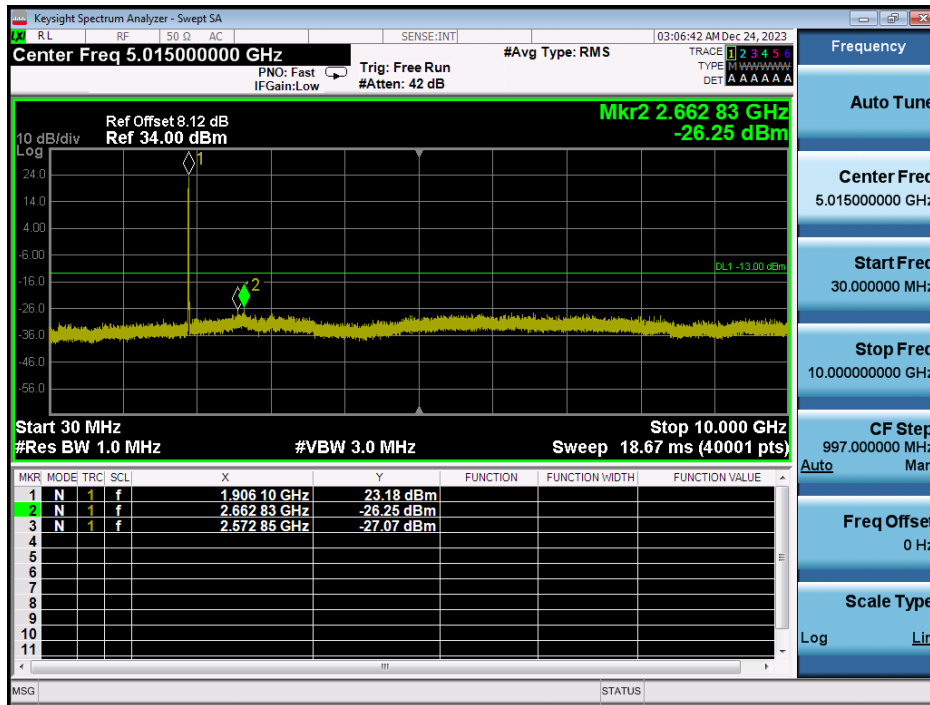

LTE Band 25 / 15MHz / QPSK - RB Size/Offset (50/50) - Low Channel

LTE Band 25 / 15MHz / QPSK - RB Size/Offset (50/50) - Low Channel

LTE Band 25 / 15MHz / 16QAM - RB Size/Offset (100/0) - Mid Channel

LTE Band 25 / 15MHz / 16QAM - RB Size/Offset (100/0) - Mid Channel

LTE Band 25 / 15MHz / 64QAM - RB Size/Offset (1/36) - High Channel

LTE Band 25 / 15MHz / 64QAM - RB Size/Offset (1/36) - High Channel

LTE Band 25 / 10MHz / 64QAM - RB Size/Offset (1/25) - Low Channel

LTE Band 25 / 10MHz / 64QAM - RB Size/Offset (1/25) - Low Channel

LTE Band 25 / 10MHz / QPSK - RB Size/Offset (25/12) - Mid Channel

LTE Band 25 / 10MHz / QPSK - RB Size/Offset (25/12) - Mid Channel

LTE Band 25 / 10MHz / 16QAM - RB Size/Offset (25/0) - High Channel

LTE Band 25 / 10MHz / 16QAM - RB Size/Offset (25/0) - High Channel

LTE Band 25 / 5MHz / QPSK - RB Size/Offset (1/0) - Low Channel

LTE Band 25 / 5MHz / QPSK - RB Size/Offset (1/0) - Low Channel

LTE Band 25 / 5MHz / QPSK - RB Size/Offset (12/0) - Mid Channel

LTE Band 25 / 5MHz / QPSK - RB Size/Offset (12/0) - Mid Channel