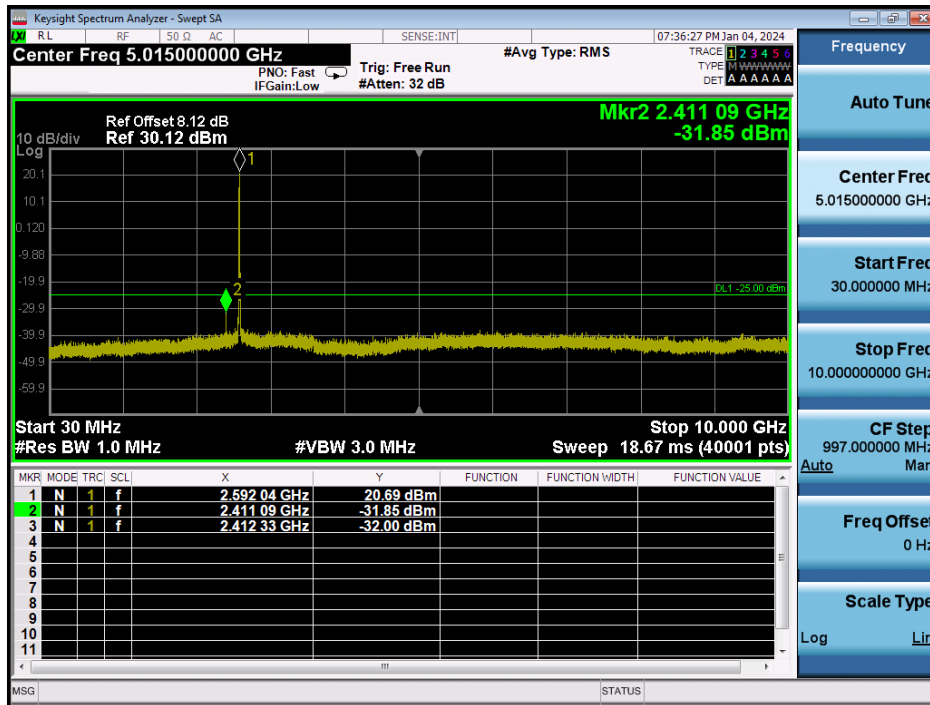

LTE Band 41 / 15MHz / 64QAM - RB Size/Offset (1/74) - Mid Channel