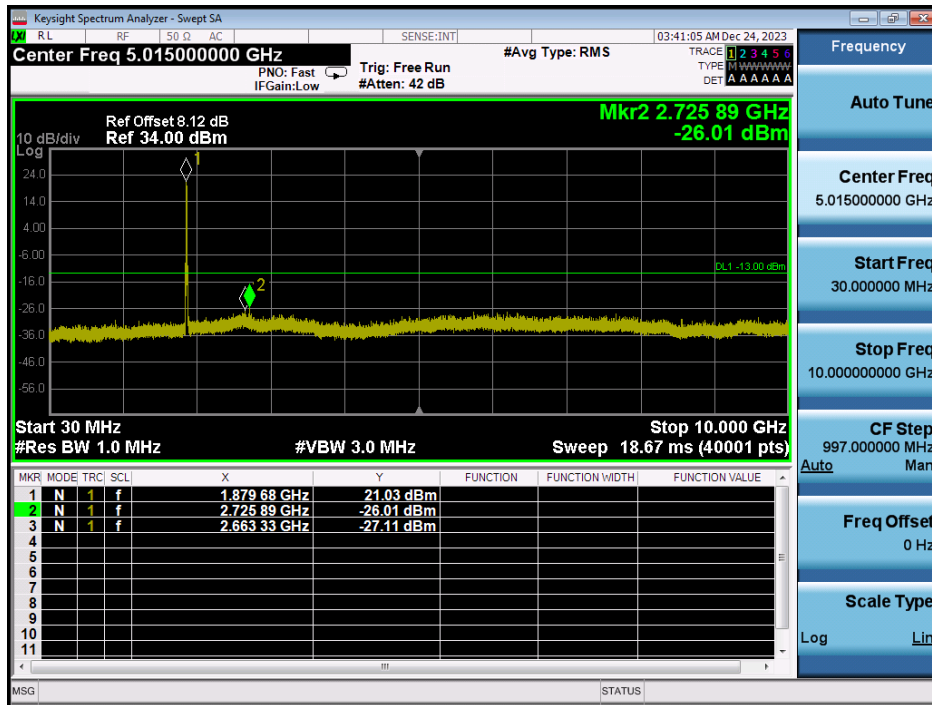

LTE Band 25 / 20MHz / 64QAM - RB Size/Offset (1/99) - Mid Channel

LTE Band 25 / 20MHz / 64QAM - RB Size/Offset (1/99) - Mid Channel

LTE Band 25 / 20MHz / QPSK - RB Size/Offset (50/25) - High Channel

LTE Band 25 / 20MHz / QPSK - RB Size/Offset (50/25) - High Channel

LTE Band 25 / 15MHz / QPSK - RB Size/Offset (50/50) - Low Channel

LTE Band 25 / 15MHz / QPSK - RB Size/Offset (50/50) - Low Channel

LTE Band 25 / 15MHz / 16QAM - RB Size/Offset (100/0) - Mid Channel

LTE Band 25 / 15MHz / 16QAM - RB Size/Offset (100/0) - Mid Channel