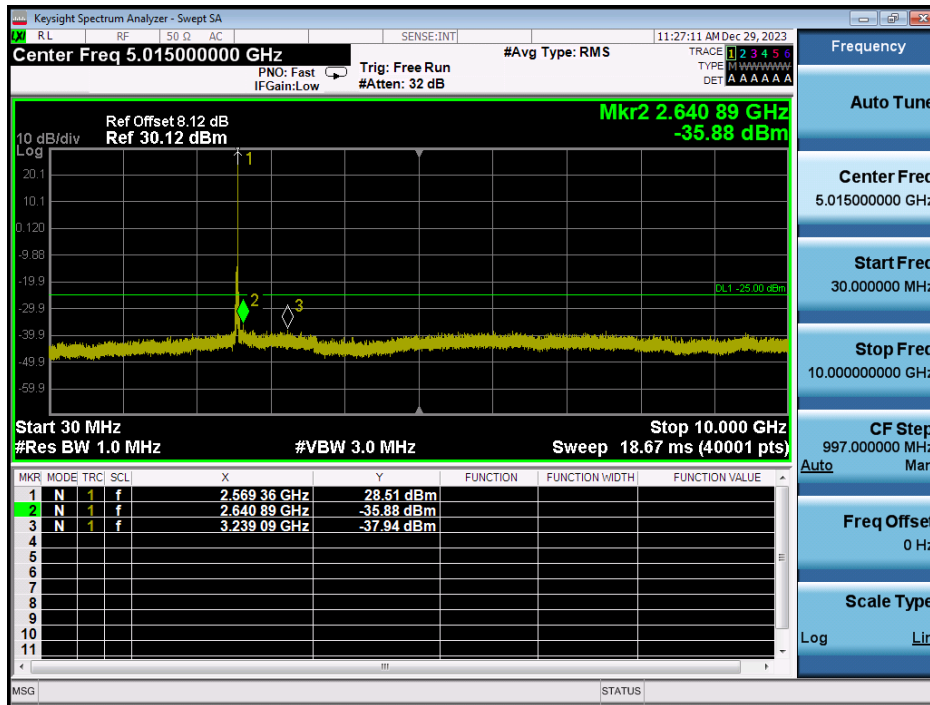

LTE Band 7 / 20MHz / 64QAM - RB Size/Offset (1/99) - High Channel

LTE Band 7 / 20MHz / 64QAM - RB Size/Offset (1/99) - High Channel

LTE Band 7 / 15MHz / QPSK - RB Size/Offset (36/39) - Low Channel

LTE Band 7 / 15MHz / QPSK - RB Size/Offset (36/39) - Low Channel

LTE Band 7 / 15MHz / 16QAM - RB Size/Offset (1/0) - Mid Channel

LTE Band 7 / 15MHz / 16QAM - RB Size/Offset (1/0) - Mid Channel

LTE Band 7 / 15MHz / QPSK - RB Size/Offset (1/74) - High Channel

LTE Band 7 / 15MHz / QPSK - RB Size/Offset (1/74) - High Channel