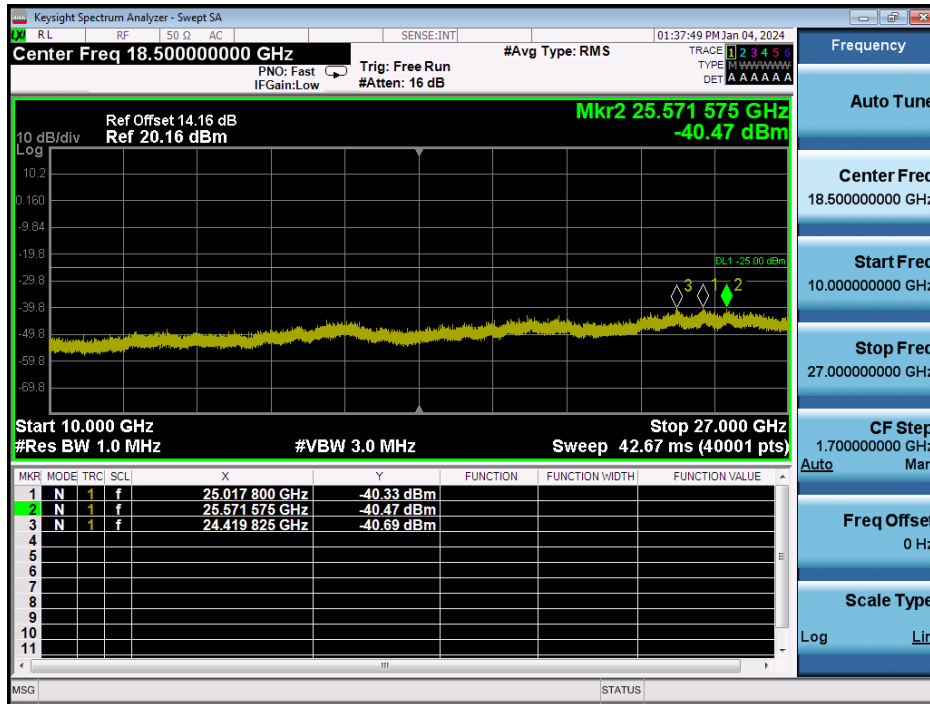

LTE Band 41 / 20MHz / 64QAM - RB Size/Offset (50/50) - Low Channel

LTE Band 41 / 20MHz / 64QAM - RB Size/Offset (50/50) - Mid Channel

LTE Band 41 / 20MHz / 64QAM - RB Size/Offset (50/50) - Mid Channel

LTE Band 41 / 20MHz / 64QAM - RB Size/Offset (100/0) - High Channel

LTE Band 41 / 20MHz / 64QAM - RB Size/Offset (100/0) - High Channel

LTE Band 41 / 15MHz / 16QAM - RB Size/Offset (1/74) - Low Channel

LTE Band 41 / 15MHz / 16QAM - RB Size/Offset (1/74) - Low Channel

LTE Band 41 / 15MHz / 64QAM - RB Size/Offset (1/74) - Mid Channel