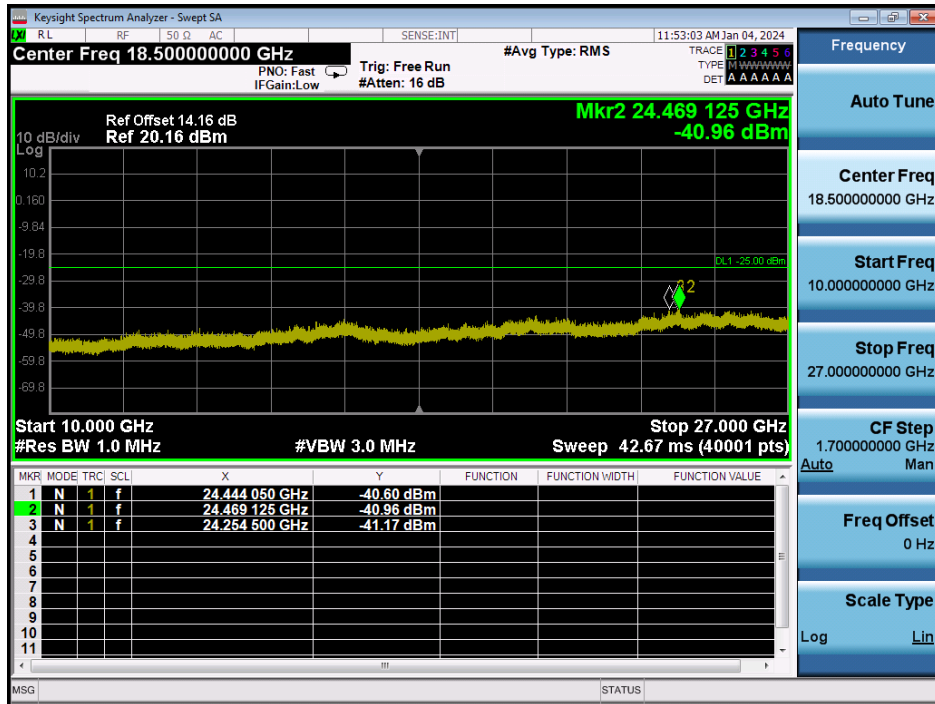

LTE Band 41 / 15MHz / 64QAM - RB Size/Offset (1/74) - Mid Channel

LTE Band 41 / 15MHz / 16QAM - RB Size/Offset (36/39) - High Channel

LTE Band 41 / 15MHz / 16QAM - RB Size/Offset (39/39) - High Channel

LTE Band 41 / 10MHz / 64QAM - RB Size/Offset (25/0) - Low Channel

LTE Band 41 / 10MHz / 64QAM - RB Size/Offset (25/0) - Low Channel

LTE Band 41 / 10MHz / QPSK - RB Size/Offset (1/49) - Mid Channel

LTE Band 41 / 10MHz / QPSK - RB Size/Offset (1/49) - Mid Channel

LTE Band 41 / 10MHz / QPSK - RB Size/Offset (50/0) - High Channel