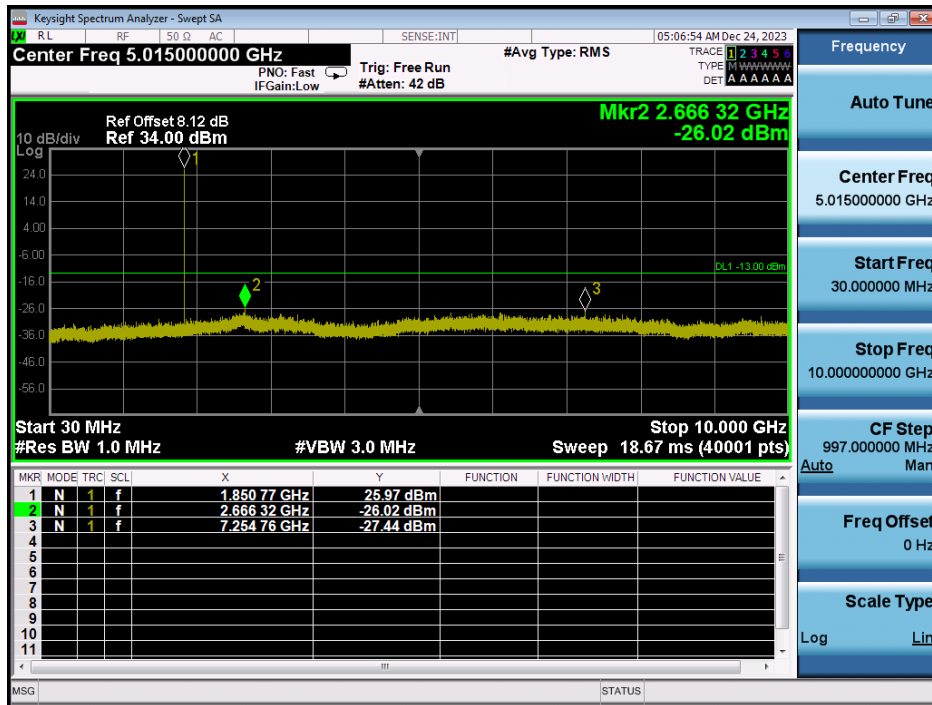

LTE Band 25 / 3MHz / 64QAM - RB Size/Offset (1/14) - Mid Channel

LTE Band 25 / 3MHz / 64QAM - RB Size/Offset (1/14) - Mid Channel

LTE Band 25 / 3MHz / QPSK - RB Size/Offset (8/0) - High Channel

LTE Band 25 / 3MHz / QPSK - RB Size/Offset (8/0) - High Channel

LTE Band 25 / 1.4MHz / 64QAM - RB Size/Offset (6/0) - Low Channel

LTE Band 25 / 1.4MHz / 64QAM - RB Size/Offset (6/0) - Low Channel

LTE Band 25 / 1.4MHz / QPSK - RB Size/Offset (1/5) - Mid Channel

LTE Band 25 / 1.4MHz / QPSK - RB Size/Offset (1/5) - Mid Channel