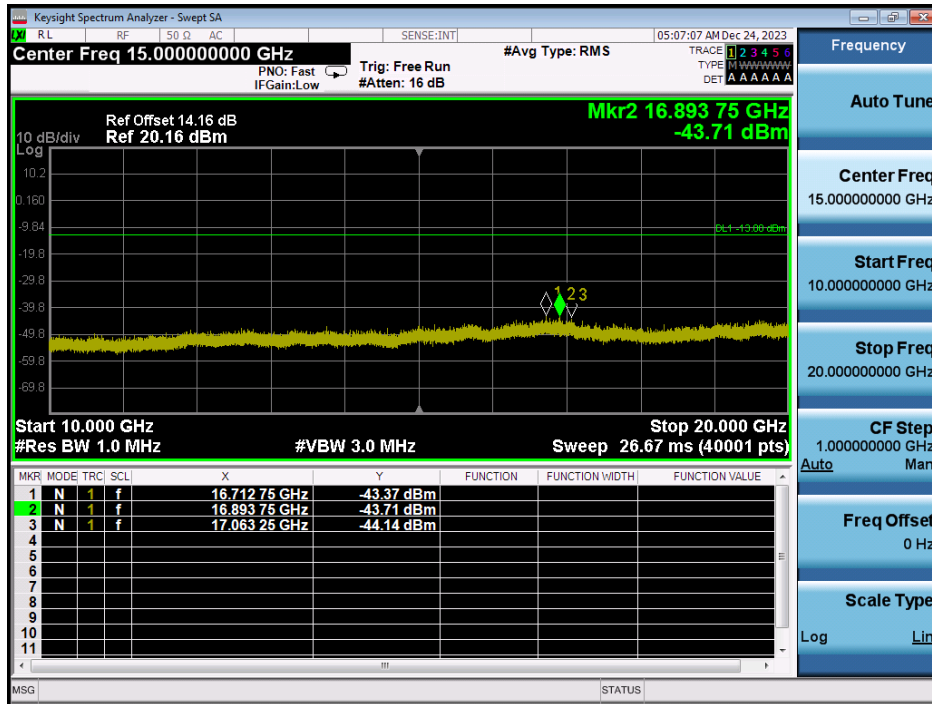

LTE Band 25 / 5MHz / QPSK - RB Size/Offset (25/0) - High Channel

LTE Band 25 / 5MHz / QPSK - RB Size/Offset (25/0) - High Channel

LTE Band 25 / 3MHz / QPSK - RB Size/Offset (8/7) - Low Channel

LTE Band 25 / 3MHz / QPSK - RB Size/Offset (8/7) - Low Channel

LTE Band 25 / 3MHz / 64QAM - RB Size/Offset (1/14) - Mid Channel

LTE Band 25 / 3MHz / 64QAM - RB Size/Offset (1/14) - Mid Channel

LTE Band 25 / 3MHz / QPSK - RB Size/Offset (8/0) - High Channel

LTE Band 25 / 3MHz / QPSK - RB Size/Offset (8/0) - High Channel

LTE Band 25 / 1.4MHz / 64QAM - RB Size/Offset (6/0) - Low Channel

LTE Band 25 / 1.4MHz / 64QAM - RB Size/Offset (6/0) - Low Channel

LTE Band 25 / 1.4MHz / QPSK - RB Size/Offset (1/5) - Mid Channel

LTE Band 25 / 1.4MHz / QPSK - RB Size/Offset (1/5) - Mid Channel