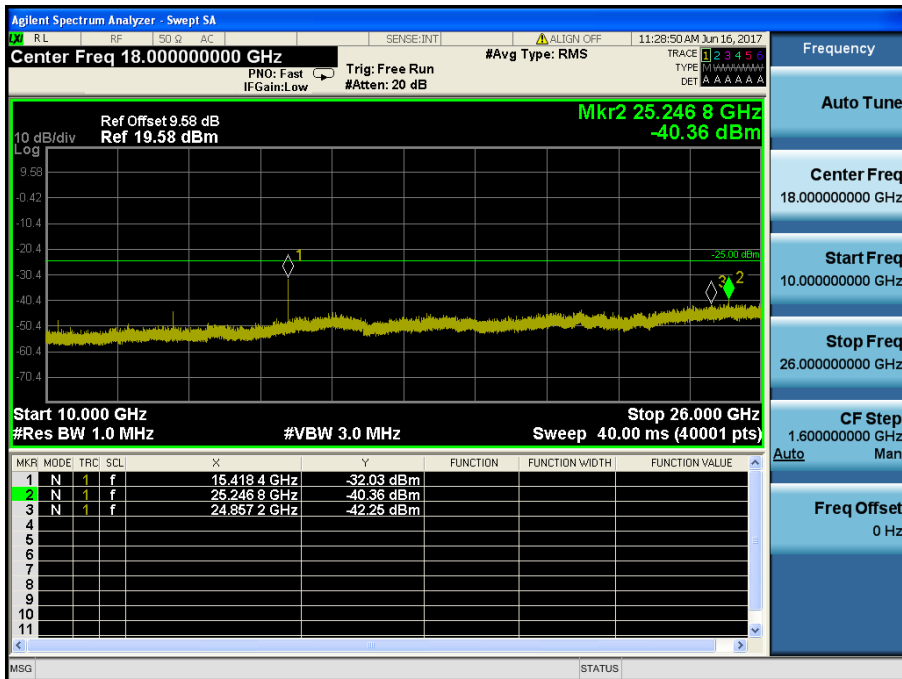

LTE Band 7 / 10MHz / 16QAM - RB Size/Offset (50/0) – Mid Channel

LTE Band 7 / 10MHz / 16QAM - RB Size/Offset (25/0) – High Channel

LTE Band 7 / 10MHz / 16QAM - RB Size/Offset (25/0) – High Channel

LTE Band 7 / 5MHz / 16QAM - RB Size/Offset (1/0) – Low Channel

LTE Band 7 / 5MHz / 16QAM - RB Size/Offset (1/0) – Low Channel

LTE Band 7 / 5MHz / QPSK - RB Size/Offset (12/6) – Mid Channel

LTE Band 7 / 5MHz / QPSK - RB Size/Offset (12/6) – Mid Channel

LTE Band 7 / 5MHz / 16QAM - RB Size/Offset (1/24) – High Channel

LTE Band 7 / 5MHz / 16QAM - RB Size/Offset (1/24) – High Channel