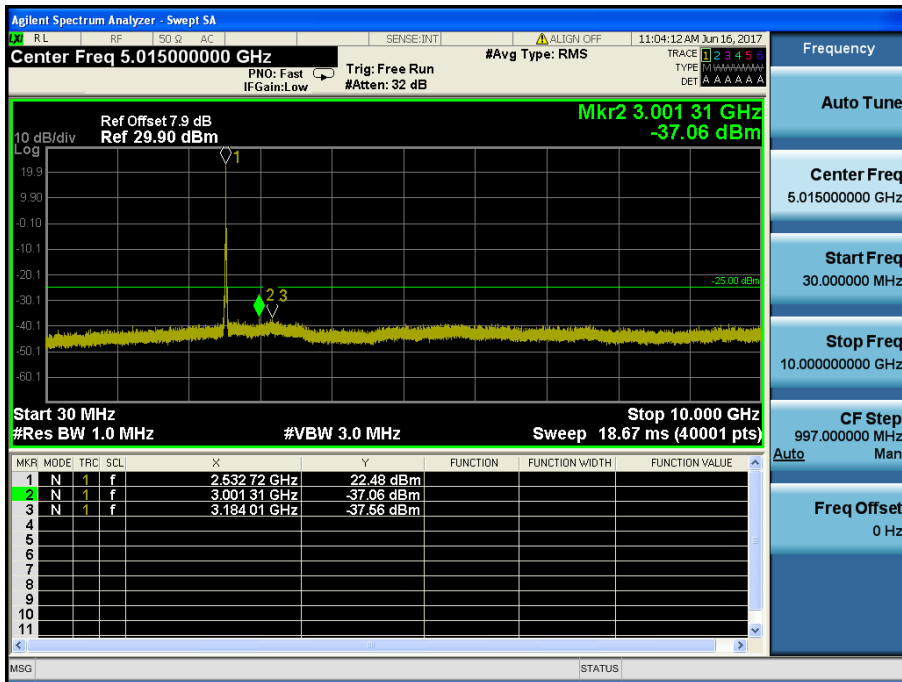

LTE Band 2 / 3MHz / QPSK - RB Size/Offset (1/0) – High Channel

LTE Band 2 / 3MHz / QPSK - RB Size/Offset (1/0) – High Channel

LTE Band 2 / 1.4MHz / 16QAM - RB Size/Offset (6/0) – Low Channel

LTE Band 2 / 1.4MHz / 16QAM - RB Size/Offset (6/0) – Low Channel

LTE Band 2 / 1.4MHz / QPSK - RB Size/Offset (3/3) – Mid Channel

LTE Band 2 / 1.4MHz / QPSK - RB Size/Offset (3/3) – Mid Channel

LTE Band 2 / 1.4MHz / 16QAM - RB Size/Offset (3/1) – High Channel

LTE Band 2 / 1.4MHz / 16QAM - RB Size/Offset (3/1) – High Channel

8.4.4 LTE Band 7

LTE Band 7 / 20MHz / QPSK - RB Size/Offset (50/0) – Low Channel

LTE Band 7 / 20MHz / QPSK - RB Size/Offset (50/0) – Low Channel

LTE Band 7 / 20MHz / QPSK - RB Size/Offset (50/25) – Mid Channel