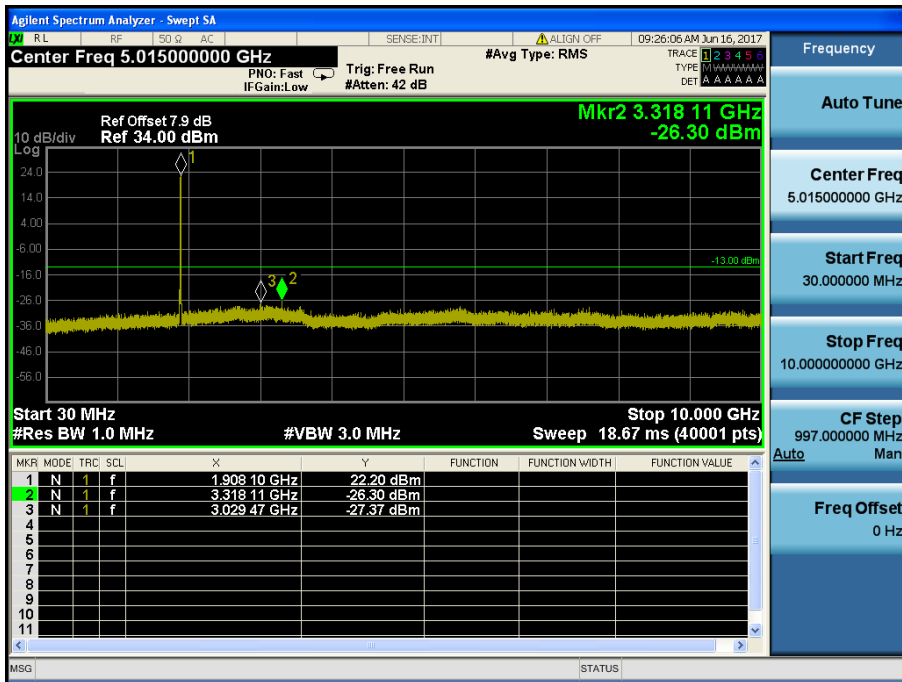

LTE Band 2 / 15MHz / 16QAM - RB Size/Offset (36/39) – High Channel