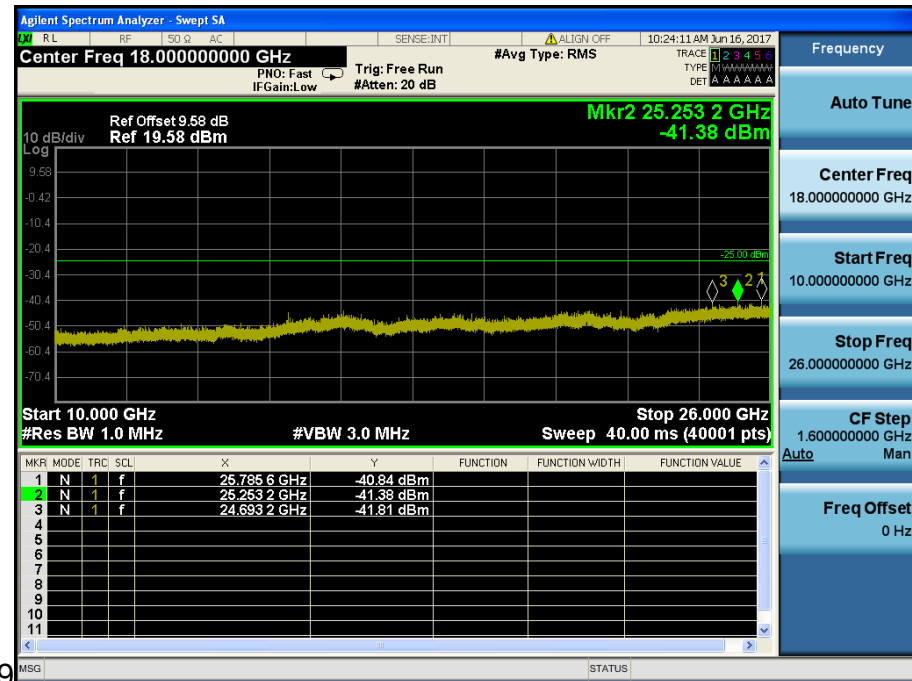

LTE Band 7 / 15MHz / QPSK - RB Size/Offset (36/0) – High Channel

LTE Band 7 / 10MHz / QPSK - RB Size/Offset (1/49) – Low Channel

LTE Band 7 / 10MHz / QPSK - RB Size/Offset (1/49) – Low Channel

LTE Band 7 / 10MHz / 16QAM - RB Size/Offset (50/0) – Mid Channel

LTE Band 7 / 10MHz / 16QAM - RB Size/Offset (50/0) – Mid Channel

LTE Band 7 / 10MHz / 16QAM - RB Size/Offset (25/0) – High Channel

LTE Band 7 / 10MHz / 16QAM - RB Size/Offset (25/0) – High Channel

LTE Band 7 / 5MHz / 16QAM - RB Size/Offset (1/0) – Low Channel

LTE Band 7 / 5MHz / 16QAM - RB Size/Offset (1/0) – Low Channel

LTE Band 7 / 5MHz / QPSK - RB Size/Offset (12/6) – Mid Channel

LTE Band 7 / 5MHz / QPSK - RB Size/Offset (12/6) – Mid Channel

LTE Band 7 / 5MHz / 16QAM - RB Size/Offset (1/24) – High Channel