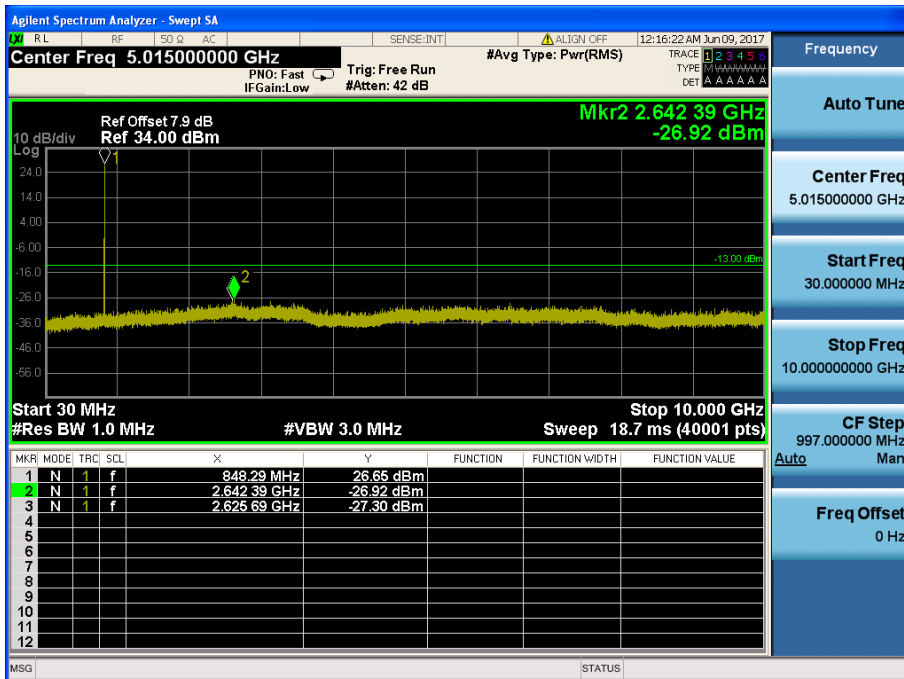

LTE Band 5 / 5MHz / QPSK - RB Size/Offset (1/0) – High Channel

LTE Band 5 / 3MHz / 16QAM - RB Size/Offset (8/3) – Low Channel

LTE Band 5 / 3MHz / 16QAM - RB Size/Offset (1/7) – Mid Channel

LTE Band 5 / 3MHz / QPSK - RB Size/Offset (8/0) – High Channel

LTE Band 5 / 1.4MHz / 16QAM - RB Size/Offset (1/3) – Low Channel

LTE Band 5 / 1.4MHz / 16QAM - RB Size/Offset (3/0) – Mid Channel

LTE Band 5 / 1.4MHz / QPSK - RB Size/Offset (6/0) – High Channel

8.4.3 LTE Band 2