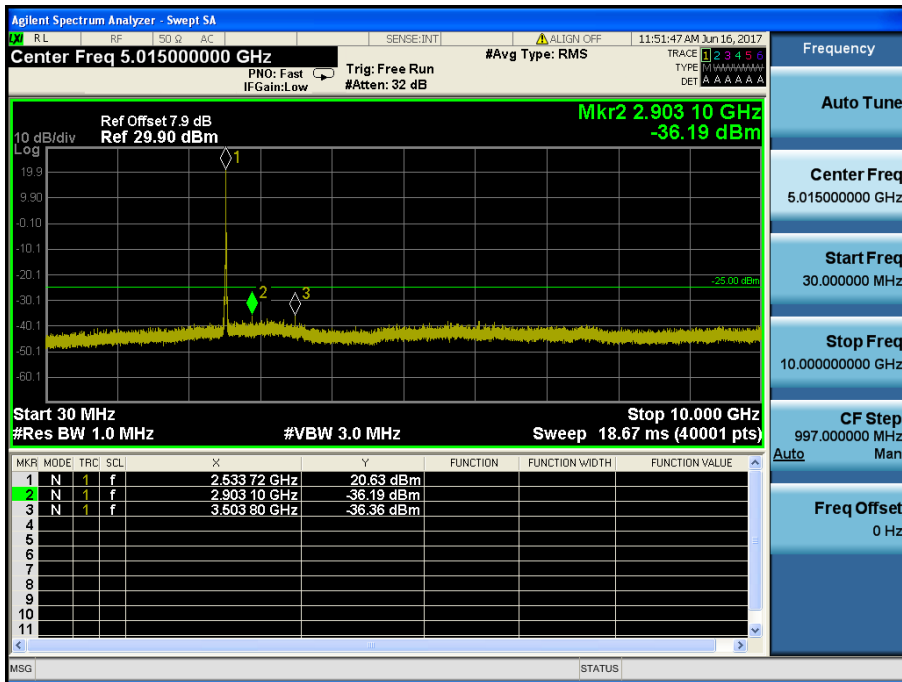

LTE Band 7 / 15MHz / 16QAM - RB Size/Offset (36/0) – Low Channel

LTE Band 7 / 15MHz / 16QAM - RB Size/Offset (75/0) – Mid Channel

LTE Band 7 / 15MHz / 16QAM - RB Size/Offset (75/0) – Mid Channel

LTE Band 7 / 15MHz / QPSK - RB Size/Offset (36/0) – High Channel

LTE Band 7 / 15MHz / QPSK - RB Size/Offset (36/0) – High Channel

LTE Band 7 / 10MHz / QPSK - RB Size/Offset (1/49) – Low Channel

LTE Band 7 / 10MHz / QPSK - RB Size/Offset (1/49) – Low Channel

LTE Band 7 / 10MHz / 16QAM - RB Size/Offset (50/0) – Mid Channel