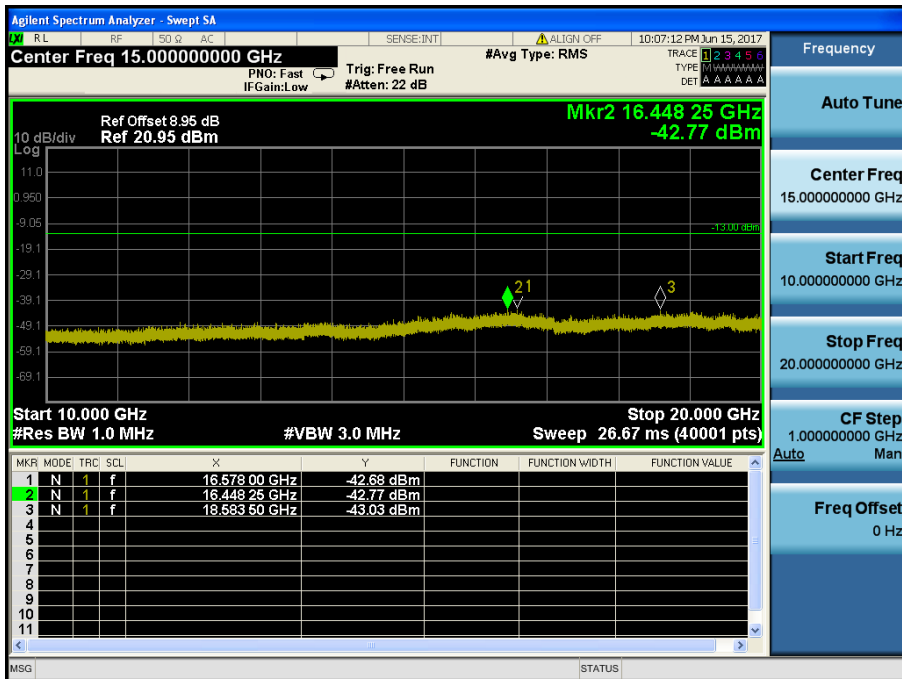

LTE Band 2 / 10MHz / QPSK - RB Size/Offset (50/0) – High Channel

LTE Band 2 / 10MHz / QPSK - RB Size/Offset (50/0) – High Channel

LTE Band 2 / 5MHz / 16QAM - RB Size/Offset (1/12) – Low Channel

LTE Band 2 / 5MHz / 16QAM - RB Size/Offset (1/12) – Low Channel

LTE Band 2 / 5MHz / QPSK - RB Size/Offset (12/13) – Mid Channel

LTE Band 2 / 5MHz / QPSK - RB Size/Offset (12/13) – Mid Channel

LTE Band 2 / 5MHz / 16QAM - RB Size/Offset (12/6) – High Channel

LTE Band 2 / 5MHz / 16QAM - RB Size/Offset (12/6) – High Channel

LTE Band 2 / 3MHz / 16QAM - RB Size/Offset (1/0) – Low Channel

LTE Band 2 / 3MHz / 16QAM - RB Size/Offset (1/0) – Low Channel

LTE Band 2 / 3MHz / QPSK - RB Size/Offset (15/0) – Mid Channel

LTE Band 2 / 3MHz / QPSK - RB Size/Offset (15/0) – Mid Channel