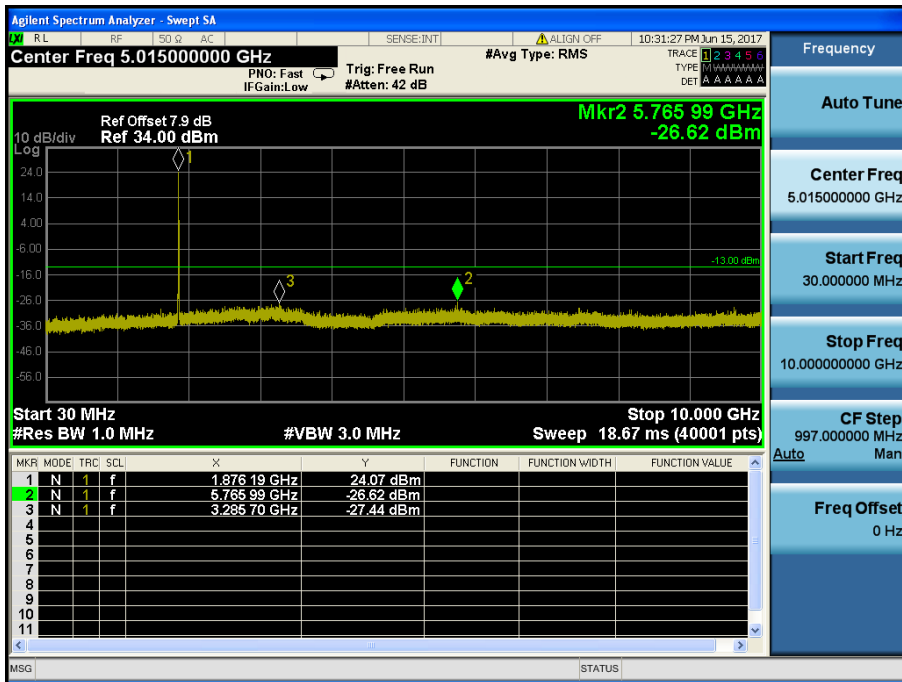

LTE Band 2 / 10MHz / QPSK - RB Size/Offset (25/0) – Mid Channel