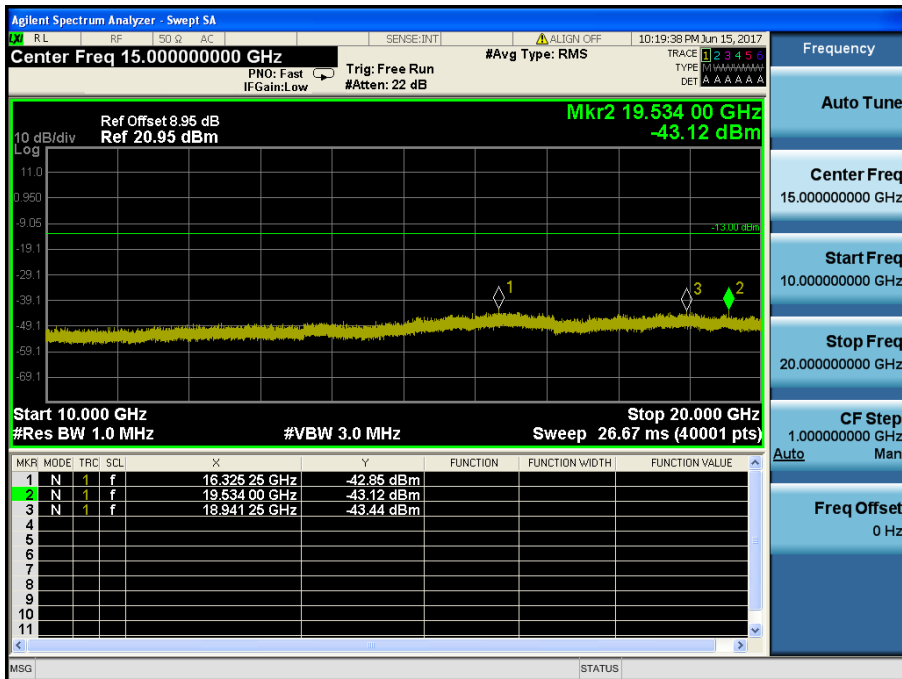

LTE Band 2 / 10MHz / QPSK - RB Size/Offset (25/12) – Low Channel

LTE Band 2 / 10MHz / QPSK - RB Size/Offset (25/12) – Low Channel

LTE Band 2 / 10MHz / QPSK - RB Size/Offset (25/0) – Mid Channel

LTE Band 2 / 10MHz / QPSK - RB Size/Offset (25/0) – Mid Channel

LTE Band 2 / 10MHz / QPSK - RB Size/Offset (50/0) – High Channel

LTE Band 2 / 10MHz / QPSK - RB Size/Offset (50/0) – High Channel

LTE Band 2 / 5MHz / 16QAM - RB Size/Offset (1/12) – Low Channel

LTE Band 2 / 5MHz / 16QAM - RB Size/Offset (1/12) – Low Channel

LTE Band 2 / 5MHz / QPSK - RB Size/Offset (12/13) – Mid Channel

LTE Band 2 / 5MHz / QPSK - RB Size/Offset (12/13) – Mid Channel

LTE Band 2 / 5MHz / 16QAM - RB Size/Offset (12/6) – High Channel

LTE Band 2 / 5MHz / 16QAM - RB Size/Offset (12/6) – High Channel