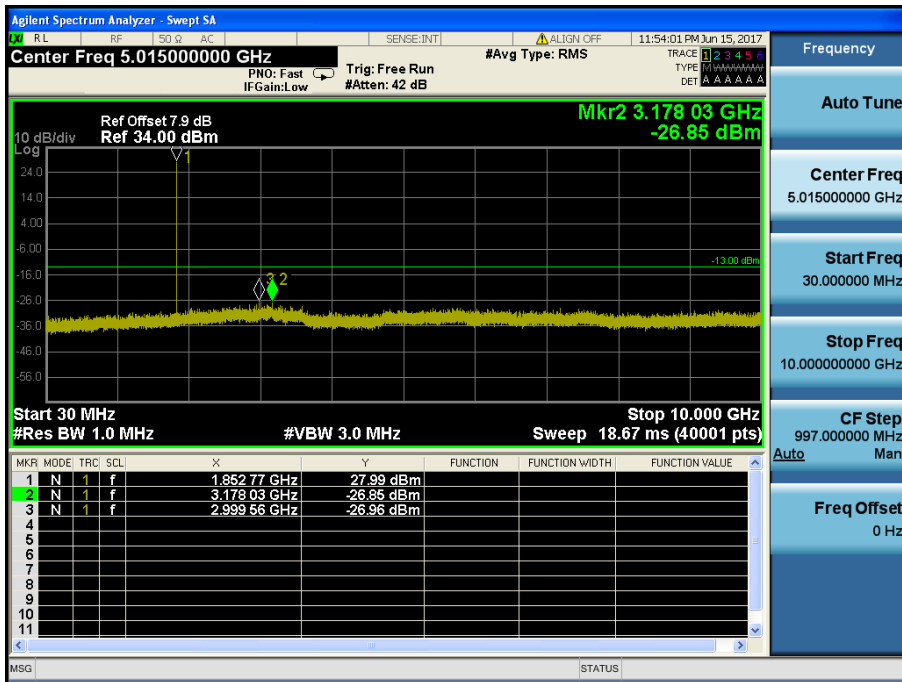

LTE Band 2 / 10MHz / QPSK - RB Size/Offset (25/12) – Low Channel

LTE Band 2 / 10MHz / QPSK - RB Size/Offset (25/12) – Low Channel

LTE Band 2 / 10MHz / QPSK - RB Size/Offset (25/0) – Mid Channel

LTE Band 2 / 10MHz / QPSK - RB Size/Offset (25/0) – Mid Channel

LTE Band 2 / 10MHz / QPSK - RB Size/Offset (50/0) – High Channel

LTE Band 2 / 10MHz / QPSK - RB Size/Offset (50/0) – High Channel

LTE Band 2 / 5MHz / 16QAM - RB Size/Offset (1/12) – Low Channel

LTE Band 2 / 5MHz / 16QAM - RB Size/Offset (1/12) – Low Channel