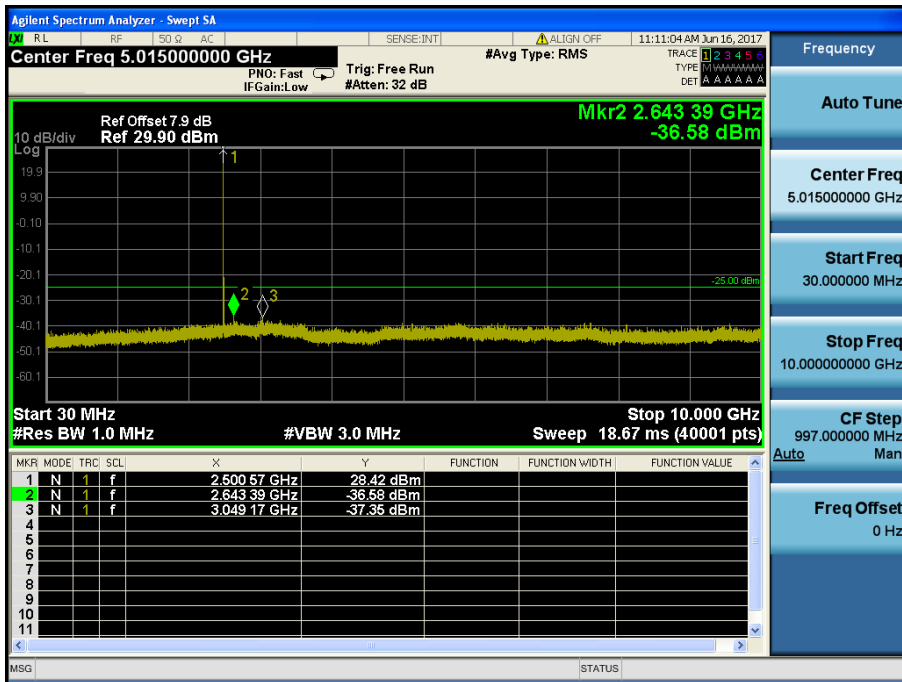

LTE Band 7 / 15MHz / QPSK - RB Size/Offset (36/0) – High Channel

LTE Band 7 / 10MHz / QPSK - RB Size/Offset (1/49) – Low Channel

LTE Band 7 / 10MHz / QPSK - RB Size/Offset (1/49) – Low Channel

LTE Band 7 / 10MHz / 16QAM - RB Size/Offset (50/0) – Mid Channel

LTE Band 7 / 10MHz / 16QAM - RB Size/Offset (50/0) – Mid Channel

LTE Band 7 / 10MHz / 16QAM - RB Size/Offset (25/0) – High Channel

LTE Band 7 / 10MHz / 16QAM - RB Size/Offset (25/0) – High Channel

LTE Band 7 / 5MHz / 16QAM - RB Size/Offset (1/0) – Low Channel

LTE Band 7 / 5MHz / 16QAM - RB Size/Offset (1/0) – Low Channel

LTE Band 7 / 5MHz / QPSK - RB Size/Offset (12/6) – Mid Channel

LTE Band 7 / 5MHz / QPSK - RB Size/Offset (12/6) – Mid Channel

LTE Band 7 / 5MHz / 16QAM - RB Size/Offset (1/24) – High Channel