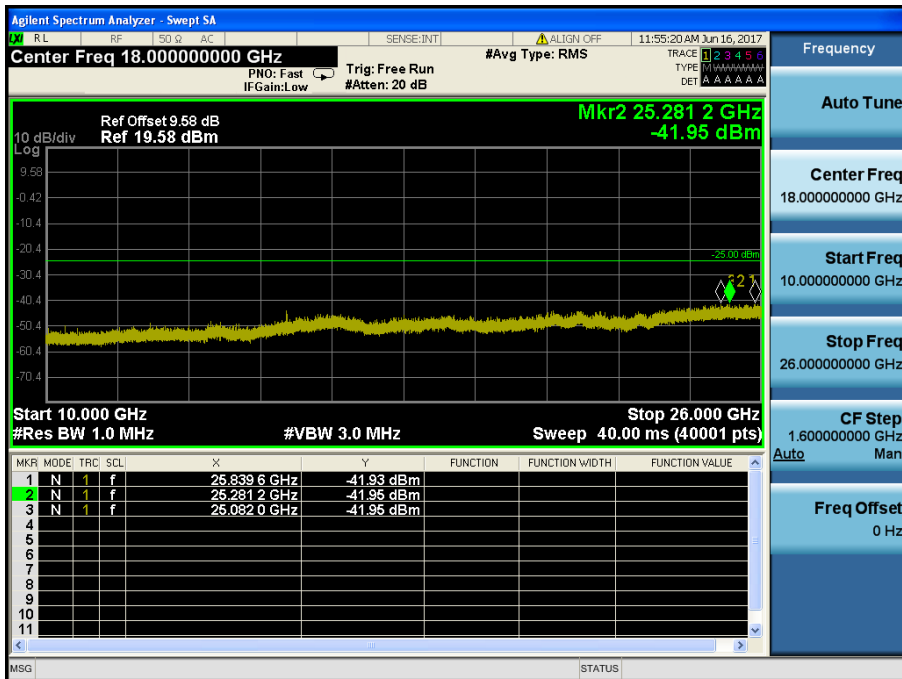

LTE Band 7 / 15MHz / 16QAM - RB Size/Offset (36/0) – Low Channel

LTE Band 7 / 15MHz / 16QAM - RB Size/Offset (75/0) – Mid Channel

LTE Band 7 / 15MHz / 16QAM - RB Size/Offset (75/0) – Mid Channel

LTE Band 7 / 15MHz / QPSK - RB Size/Offset (36/0) – High Channel

LTE Band 7 / 15MHz / QPSK - RB Size/Offset (36/0) – High Channel

LTE Band 7 / 10MHz / QPSK - RB Size/Offset (1/49) – Low Channel

LTE Band 7 / 10MHz / QPSK - RB Size/Offset (1/49) – Low Channel

LTE Band 7 / 10MHz / 16QAM - RB Size/Offset (50/0) – Mid Channel

LTE Band 7 / 10MHz / 16QAM - RB Size/Offset (50/0) – Mid Channel

LTE Band 7 / 10MHz / 16QAM - RB Size/Offset (25/0) – High Channel

LTE Band 7 / 10MHz / 16QAM - RB Size/Offset (25/0) – High Channel

LTE Band 7 / 5MHz / 16QAM - RB Size/Offset (1/0) – Low Channel