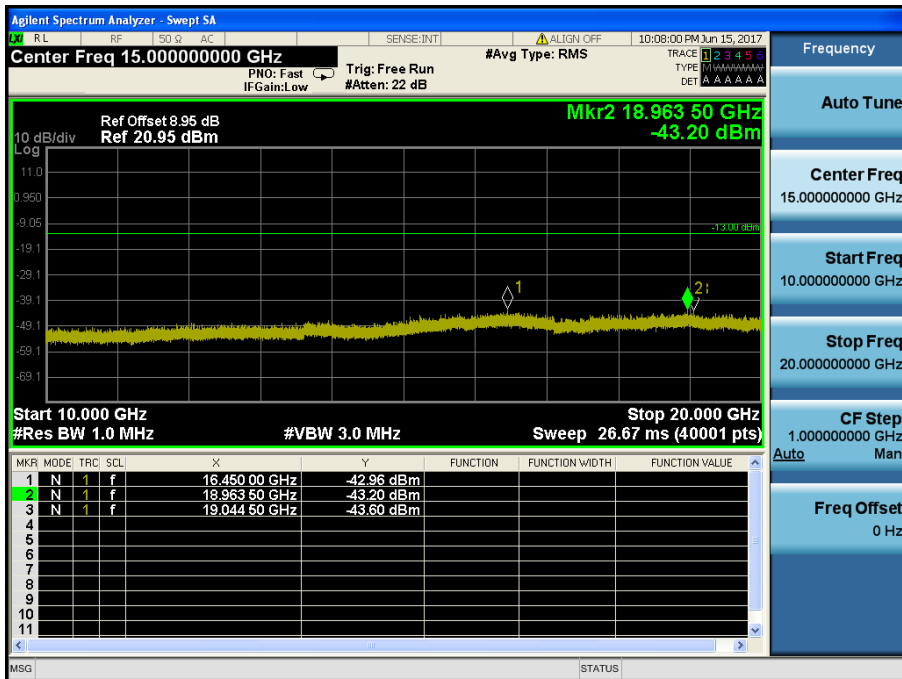

LTE Band 2 / 3MHz / 16QAM - RB Size/Offset (1/0) – Low Channel

LTE Band 2 / 3MHz / 16QAM - RB Size/Offset (1/0) – Low Channel

LTE Band 2 / 3MHz / QPSK - RB Size/Offset (15/0) – Mid Channel

LTE Band 2 / 3MHz / QPSK - RB Size/Offset (15/0) – Mid Channel

LTE Band 2 / 3MHz / QPSK - RB Size/Offset (1/0) – High Channel

LTE Band 2 / 3MHz / QPSK - RB Size/Offset (1/0) – High Channel

LTE Band 2 / 1.4MHz / 16QAM - RB Size/Offset (6/0) – Low Channel

LTE Band 2 / 1.4MHz / 16QAM - RB Size/Offset (6/0) – Low Channel