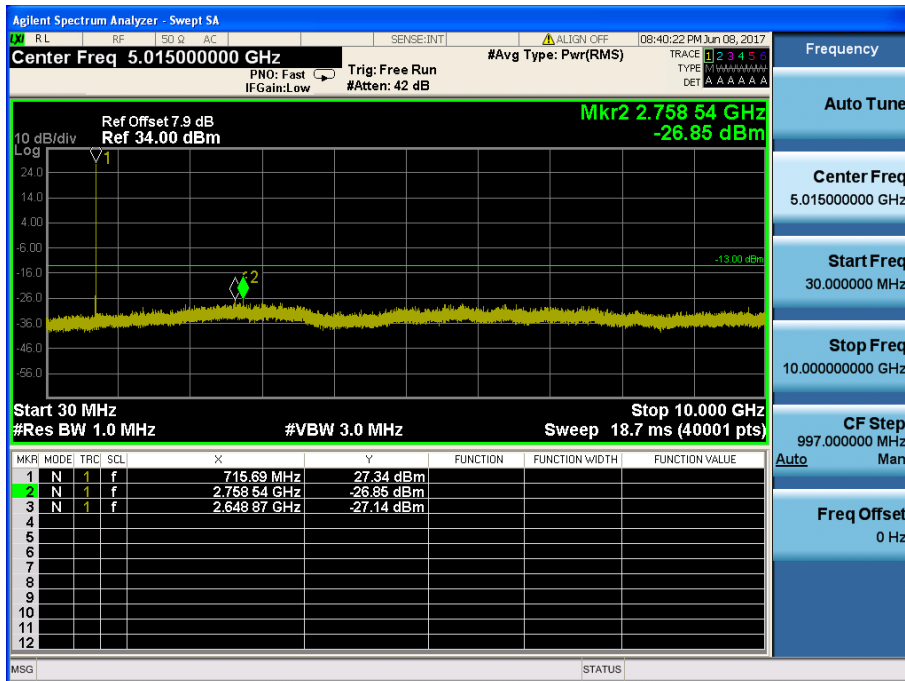

LTE Band 17 / 10MHz / 16QAM - RB Size/Offset (1/49) – High Channel