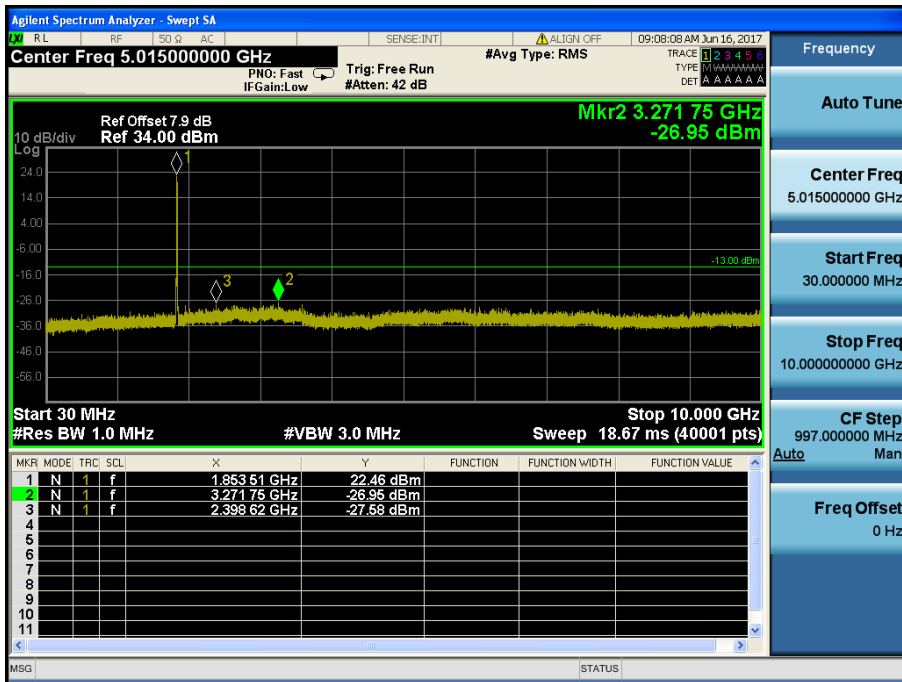

LTE Band 2 / 20MHz / QPSK - RB Size/Offset (1/99) – Low Channel

LTE Band 2 / 20MHz / QPSK - RB Size/Offset (1/99) – Low Channel

LTE Band 2 / 20MHz / 16QAM - RB Size/Offset (50/25) – Mid Channel

LTE Band 2 / 20MHz / 16QAM - RB Size/Offset (50/25) – Mid Channel

LTE Band 2 / 20MHz / QPSK - RB Size/Offset (50/0) – High Channel

LTE Band 2 / 20MHz / QPSK - RB Size/Offset (50/0) – High Channel

LTE Band 2 / 15MHz / 16QAM - RB Size/Offset (36/0) – Low Channel

LTE Band 2 / 15MHz / 16QAM - RB Size/Offset (36/0) – Low Channel