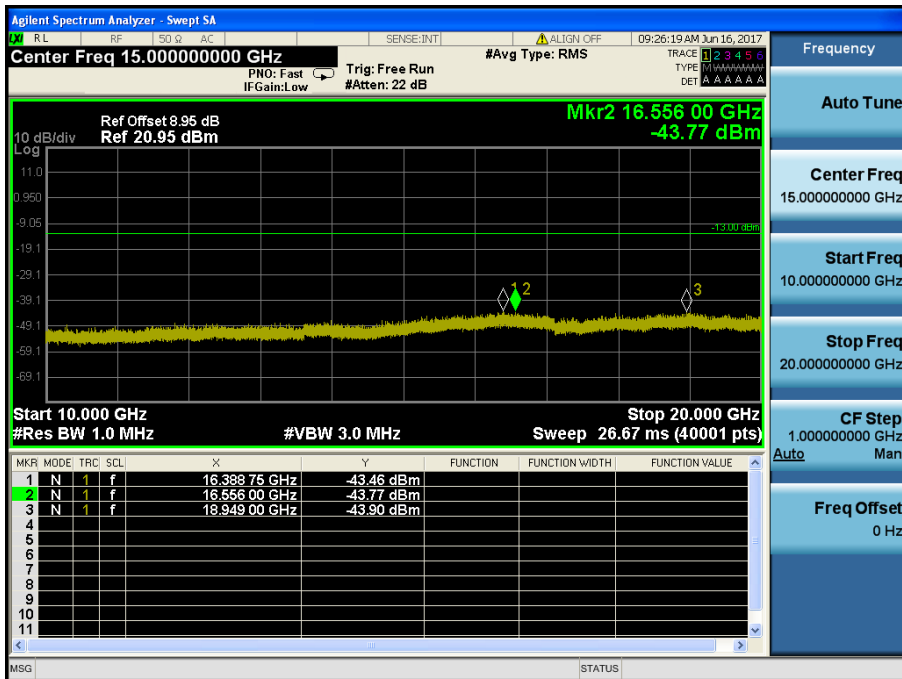

LTE Band 2 / 20MHz / QPSK - RB Size/Offset (1/99) – Low Channel

LTE Band 2 / 20MHz / QPSK - RB Size/Offset (1/99) – Low Channel

LTE Band 2 / 20MHz / 16QAM - RB Size/Offset (50/25) – Mid Channel

LTE Band 2 / 20MHz / 16QAM - RB Size/Offset (50/25) – Mid Channel

LTE Band 2 / 20MHz / QPSK - RB Size/Offset (50/0) – High Channel

LTE Band 2 / 20MHz / QPSK - RB Size/Offset (50/0) – High Channel

LTE Band 2 / 15MHz / 16QAM - RB Size/Offset (36/0) – Low Channel

LTE Band 2 / 15MHz / 16QAM - RB Size/Offset (36/0) – Low Channel

LTE Band 2 / 15MHz / QPSK - RB Size/Offset (36/0) – Mid Channel

LTE Band 2 / 15MHz / QPSK - RB Size/Offset (36/0) – Mid Channel

LTE Band 2 / 15MHz / 16QAM - RB Size/Offset (36/39) – High Channel

LTE Band 2 / 15MHz / 16QAM - RB Size/Offset (36/39) – High Channel