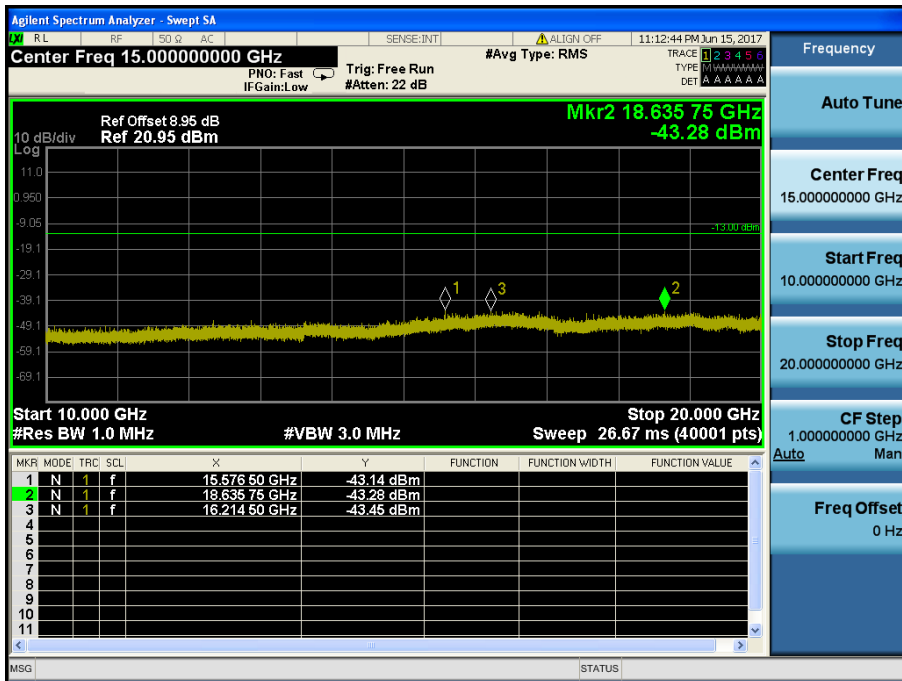

LTE Band 2 / 3MHz / 16QAM - RB Size/Offset (1/0) – Low Channel

LTE Band 2 / 3MHz / 16QAM - RB Size/Offset (1/0) – Low Channel

LTE Band 2 / 3MHz / QPSK - RB Size/Offset (15/0) – Mid Channel

LTE Band 2 / 3MHz / QPSK - RB Size/Offset (15/0) – Mid Channel

LTE Band 2 / 3MHz / QPSK - RB Size/Offset (1/0) – High Channel

LTE Band 2 / 3MHz / QPSK - RB Size/Offset (1/0) – High Channel

LTE Band 2 / 1.4MHz / 16QAM - RB Size/Offset (6/0) – Low Channel

LTE Band 2 / 1.4MHz / 16QAM - RB Size/Offset (6/0) – Low Channel