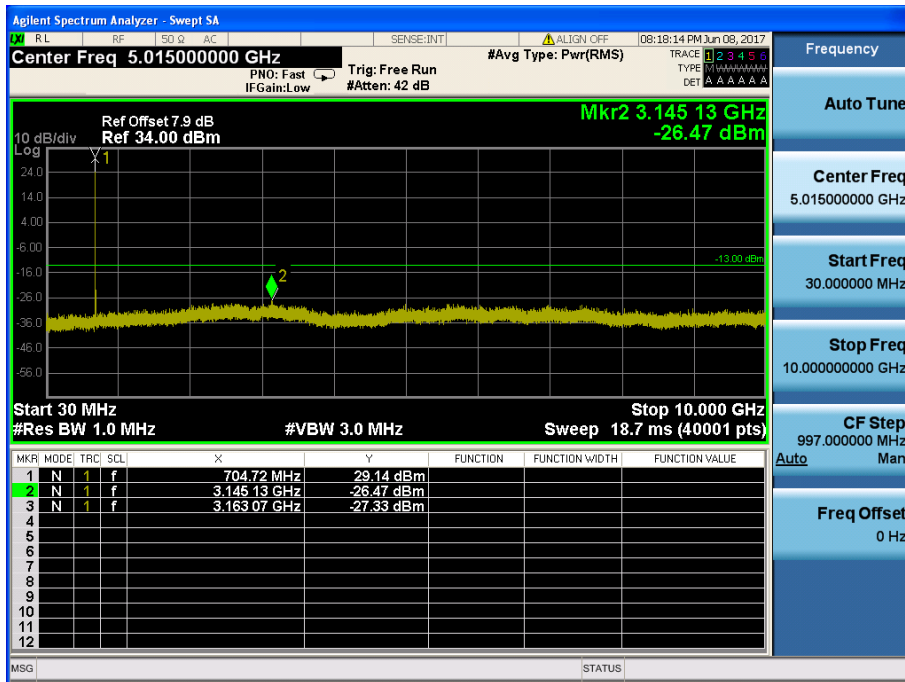

8.4 SPURIOUS AND HARMONICS EMISSIONS(Conducted)

8.4.1 LTE Band 17

LTE Band 17 / 10MHz / 16QAM - RB Size/Offset (1/0) – Low Channel