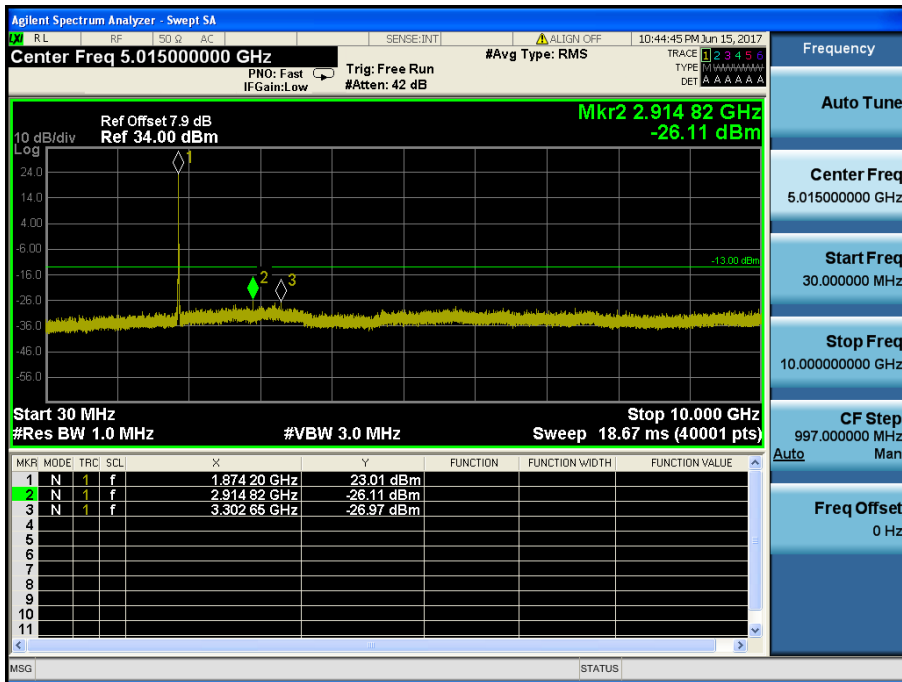

LTE Band 2 / 20MHz / QPSK - RB Size/Offset (50/0) – High Channel

LTE Band 2 / 20MHz / QPSK - RB Size/Offset (50/0) – High Channel

LTE Band 2 / 15MHz / 16QAM - RB Size/Offset (36/0) – Low Channel

LTE Band 2 / 15MHz / 16QAM - RB Size/Offset (36/0) – Low Channel