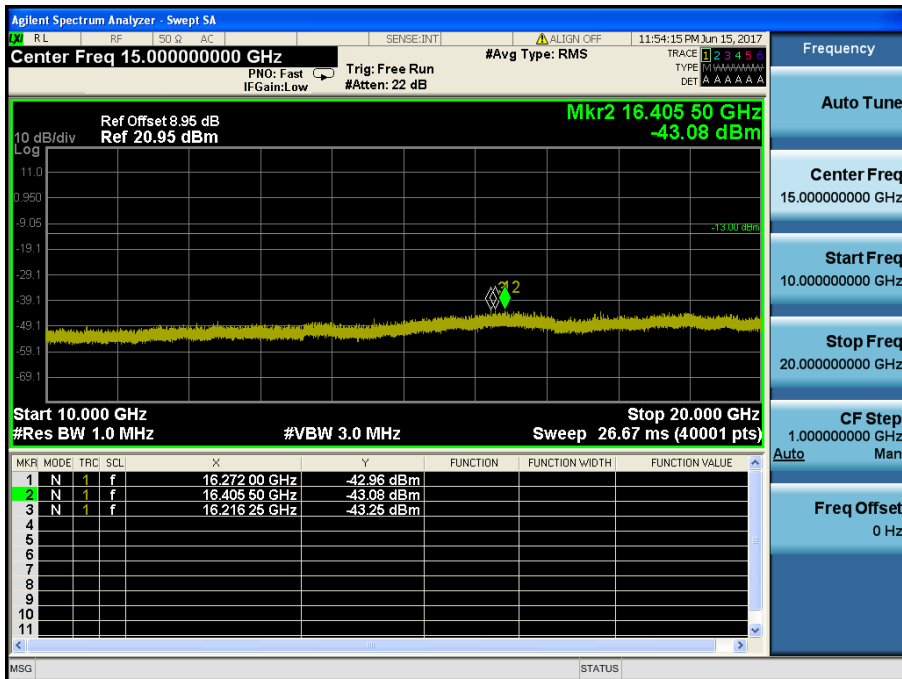

LTE Band 2 / 10MHz / QPSK - RB Size/Offset (25/12) – Low Channel

LTE Band 2 / 10MHz / QPSK - RB Size/Offset (25/12) – Low Channel

LTE Band 2 / 10MHz / QPSK - RB Size/Offset (25/0) – Mid Channel

LTE Band 2 / 10MHz / QPSK - RB Size/Offset (25/0) – Mid Channel

LTE Band 2 / 10MHz / QPSK - RB Size/Offset (50/0) – High Channel

LTE Band 2 / 10MHz / QPSK - RB Size/Offset (50/0) – High Channel

LTE Band 2 / 5MHz / 16QAM - RB Size/Offset (1/12) – Low Channel

LTE Band 2 / 5MHz / 16QAM - RB Size/Offset (1/12) – Low Channel