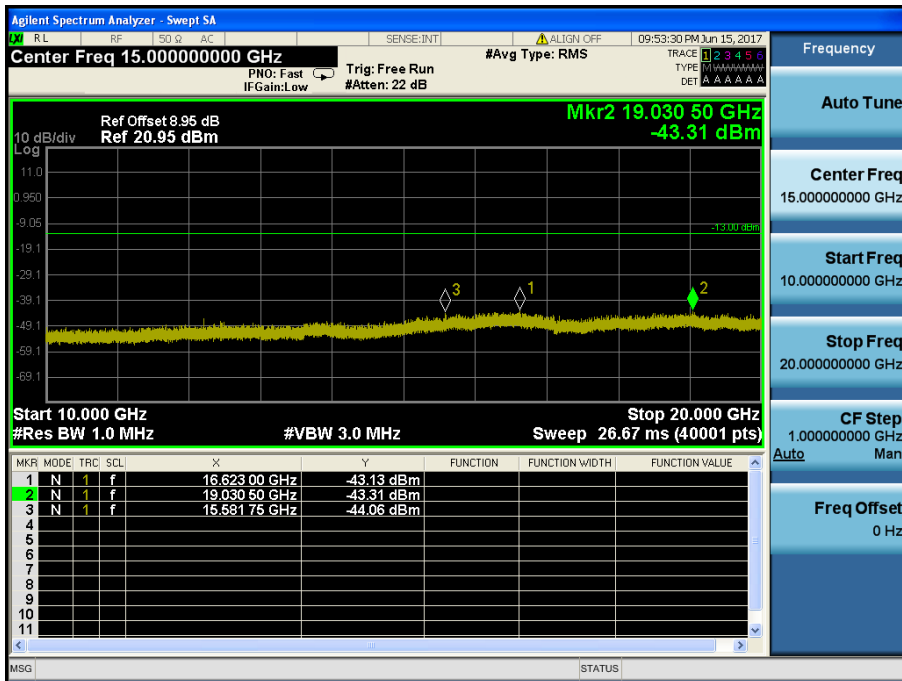

LTE Band 2 / 3MHz / QPSK - RB Size/Offset (1/0) – High Channel

LTE Band 2 / 3MHz / QPSK - RB Size/Offset (1/0) – High Channel

LTE Band 2 / 1.4MHz / 16QAM - RB Size/Offset (6/0) – Low Channel

LTE Band 2 / 1.4MHz / 16QAM - RB Size/Offset (6/0) – Low Channel

LTE Band 2 / 1.4MHz / QPSK - RB Size/Offset (3/3) – Mid Channel

LTE Band 2 / 1.4MHz / QPSK - RB Size/Offset (3/3) – Mid Channel

LTE Band 2 / 1.4MHz / 16QAM - RB Size/Offset (3/1) – High Channel

LTE Band 2 / 1.4MHz / 16QAM - RB Size/Offset (3/1) – High Channel