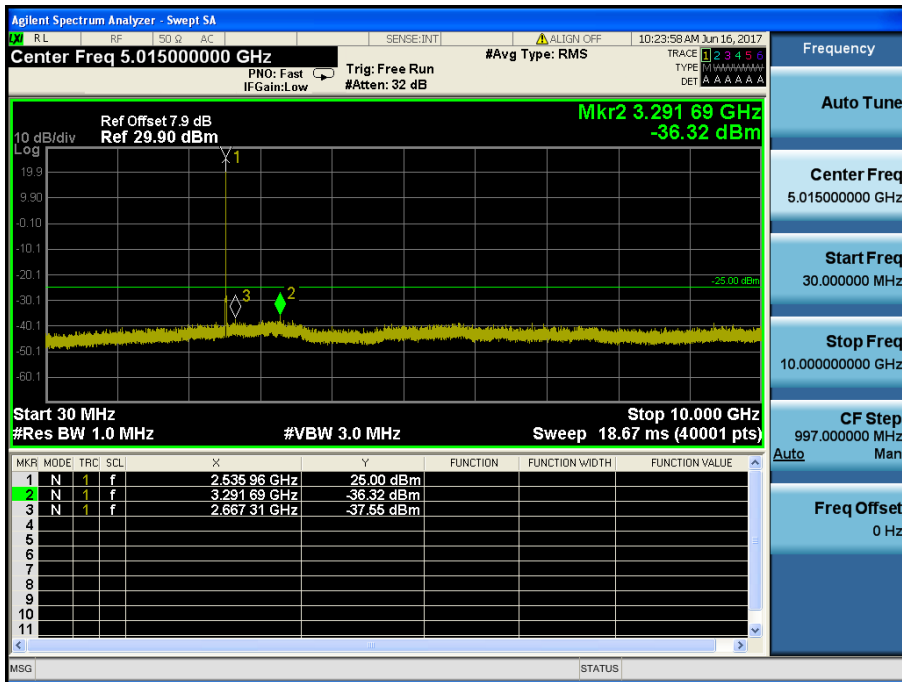

LTE Band 7 / 15MHz / QPSK - RB Size/Offset (36/0) – High Channel

LTE Band 7 / 10MHz / QPSK - RB Size/Offset (1/49) – Low Channel

LTE Band 7 / 10MHz / QPSK - RB Size/Offset (1/49) – Low Channel

LTE Band 7 / 10MHz / 16QAM - RB Size/Offset (50/0) – Mid Channel

LTE Band 7 / 10MHz / 16QAM - RB Size/Offset (50/0) – Mid Channel

LTE Band 7 / 10MHz / 16QAM - RB Size/Offset (25/0) – High Channel

LTE Band 7 / 10MHz / 16QAM - RB Size/Offset (25/0) – High Channel

LTE Band 7 / 5MHz / 16QAM - RB Size/Offset (1/0) – Low Channel

LTE Band 7 / 5MHz / 16QAM - RB Size/Offset (1/0) – Low Channel

LTE Band 7 / 5MHz / QPSK - RB Size/Offset (12/6) – Mid Channel

LTE Band 7 / 5MHz / QPSK - RB Size/Offset (12/6) – Mid Channel

LTE Band 7 / 5MHz / 16QAM - RB Size/Offset (1/24) – High Channel