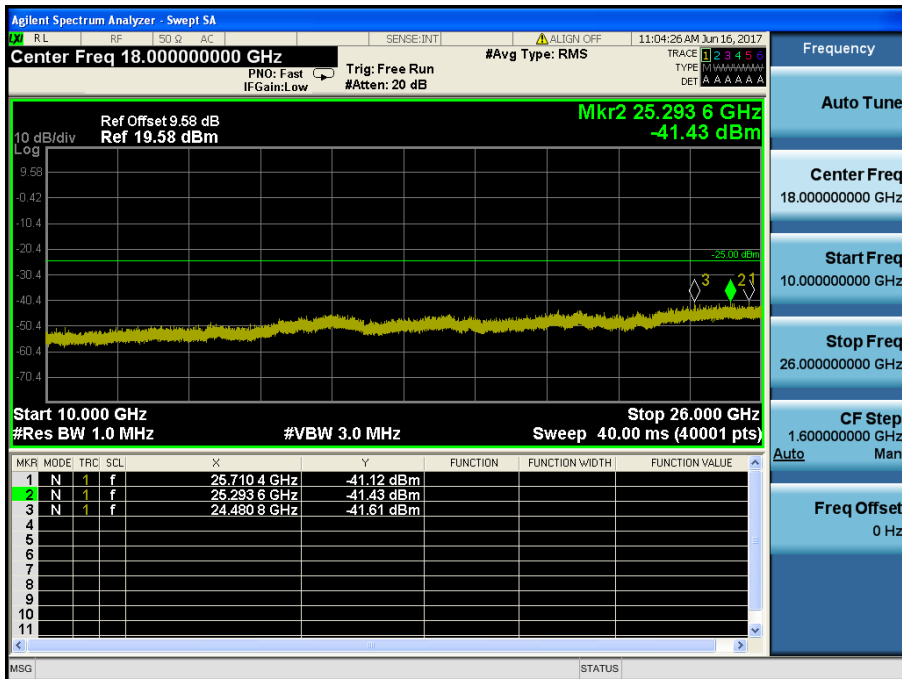

LTE Band 2 / 1.4MHz / QPSK - RB Size/Offset (3/3) – Mid Channel

LTE Band 2 / 1.4MHz / QPSK - RB Size/Offset (3/3) – Mid Channel

LTE Band 2 / 1.4MHz / 16QAM - RB Size/Offset (3/1) – High Channel

LTE Band 2 / 1.4MHz / 16QAM - RB Size/Offset (3/1) – High Channel

8.4.4 LTE Band 7

LTE Band 7 / 20MHz / QPSK - RB Size/Offset (50/0) – Low Channel

LTE Band 7 / 20MHz / QPSK - RB Size/Offset (50/0) – Low Channel

LTE Band 7 / 20MHz / QPSK - RB Size/Offset (50/25) – Mid Channel

LTE Band 7 / 20MHz / QPSK - RB Size/Offset (50/25) – Mid Channel

LTE Band 7 / 20MHz / QPSK - RB Size/Offset (50/25) – High Channel

LTE Band 7 / 20MHz / QPSK - RB Size/Offset (50/25) – High Channel

LTE Band 7 / 15MHz / 16QAM - RB Size/Offset (36/0) – Low Channel