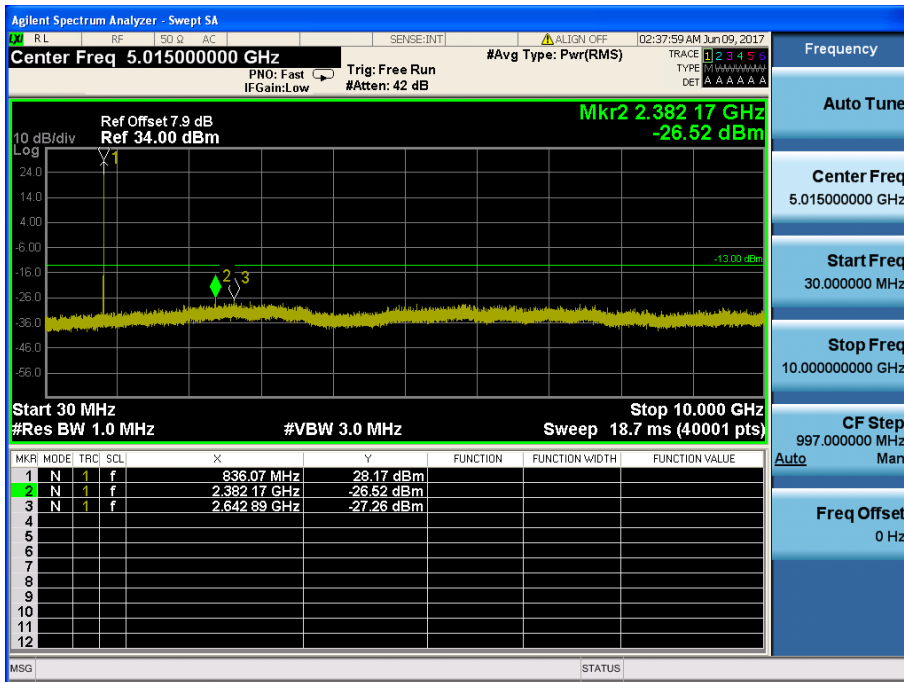

LTE Band 5 / 5MHz / QPSK - RB Size/Offset (1/0) – High Channel

LTE Band 5 / 3MHz / 16QAM - RB Size/Offset (8/3) – Low Channel

LTE Band 5 / 3MHz / 16QAM - RB Size/Offset (1/7) – Mid Channel

LTE Band 5 / 3MHz / QPSK - RB Size/Offset (8/0) – High Channel

LTE Band 5 / 1.4MHz / 16QAM - RB Size/Offset (1/3) – Low Channel

LTE Band 5 / 1.4MHz / 16QAM - RB Size/Offset (3/0) – Mid Channel

LTE Band 5 / 1.4MHz / QPSK - RB Size/Offset (6/0) – High Channel

8.4.3 LTE Band 2