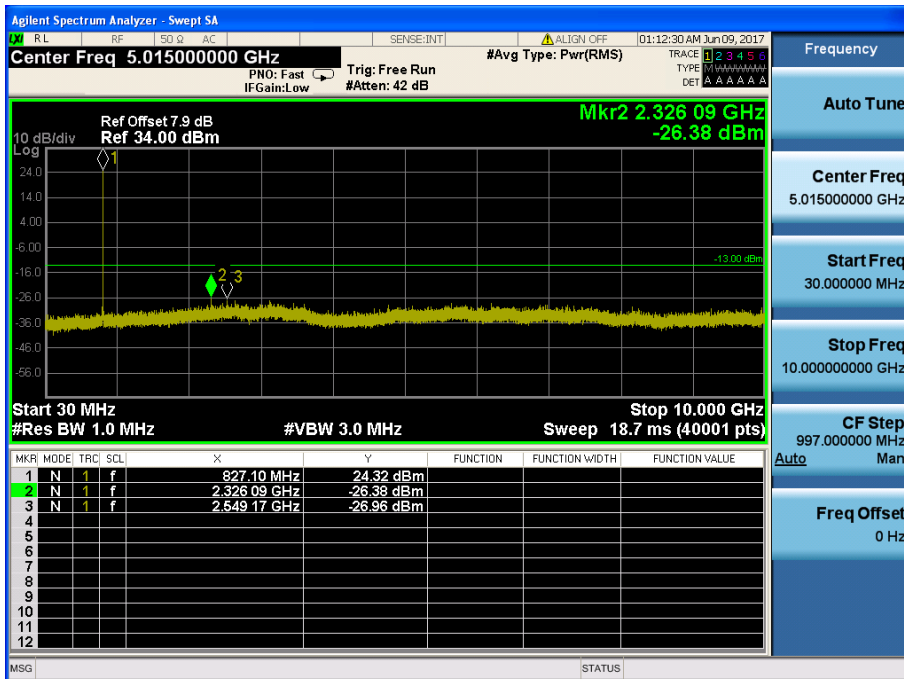

LTE Band 17 / 5MHz / 16QAM - RB Size/Offset (12/0)–Mid Channel

LTE Band 17 / 5MHz / 16QAM - RB Size/Offset (1/24) – High Channel

8.4.2 LTE Band 5

LTE Band 5 / 10MHz / 16QAM - RB Size/Offset (1/25) – Low Channel

LTE Band 5 / 10MHz / QPSK - RB Size/Offset (50/0) – Mid Channel

LTE Band 5 / 10MHz / QPSK - RB Size/Offset (1/0) – High Channel

LTE Band 5 / 5MHz / QPSK - RB Size/Offset (12/13) – Low Channel

LTE Band 5 / 5MHz / 16QAM - RB Size/Offset (12/6) – Mid Channel