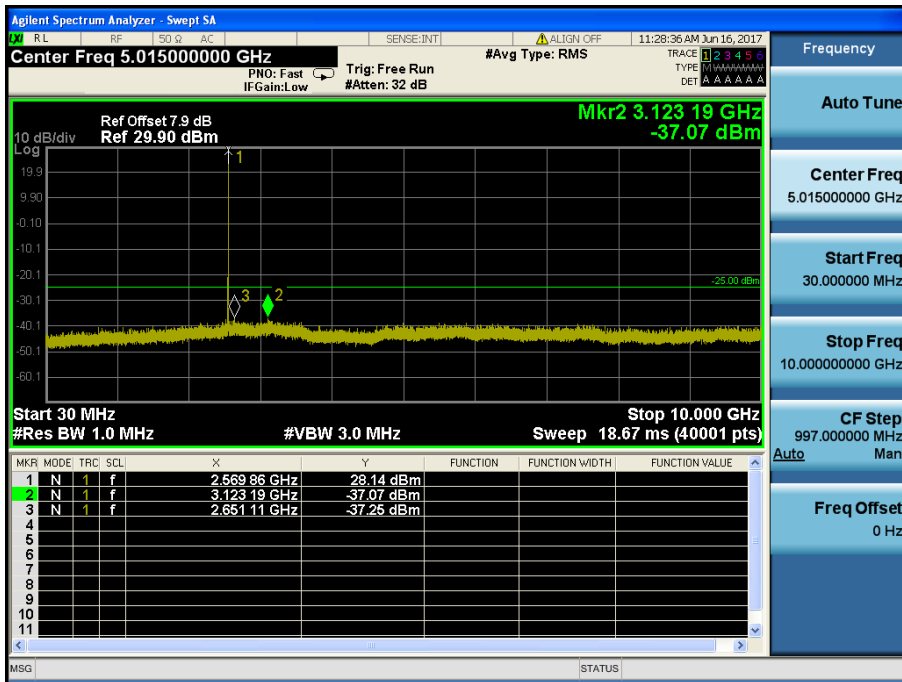

LTE Band 7 / 15MHz / QPSK - RB Size/Offset (36/0) – High Channel

LTE Band 7 / 10MHz / QPSK - RB Size/Offset (1/49) – Low Channel

LTE Band 7 / 10MHz / QPSK - RB Size/Offset (1/49) – Low Channel

LTE Band 7 / 10MHz / 16QAM - RB Size/Offset (50/0) – Mid Channel

LTE Band 7 / 10MHz / 16QAM - RB Size/Offset (50/0) – Mid Channel

LTE Band 7 / 10MHz / 16QAM - RB Size/Offset (25/0) – High Channel

LTE Band 7 / 10MHz / 16QAM - RB Size/Offset (25/0) – High Channel

LTE Band 7 / 5MHz / 16QAM - RB Size/Offset (1/0) – Low Channel

LTE Band 7 / 5MHz / 16QAM - RB Size/Offset (1/0) – Low Channel

LTE Band 7 / 5MHz / QPSK - RB Size/Offset (12/6) – Mid Channel

LTE Band 7 / 5MHz / QPSK - RB Size/Offset (12/6) – Mid Channel

LTE Band 7 / 5MHz / 16QAM - RB Size/Offset (1/24) – High Channel