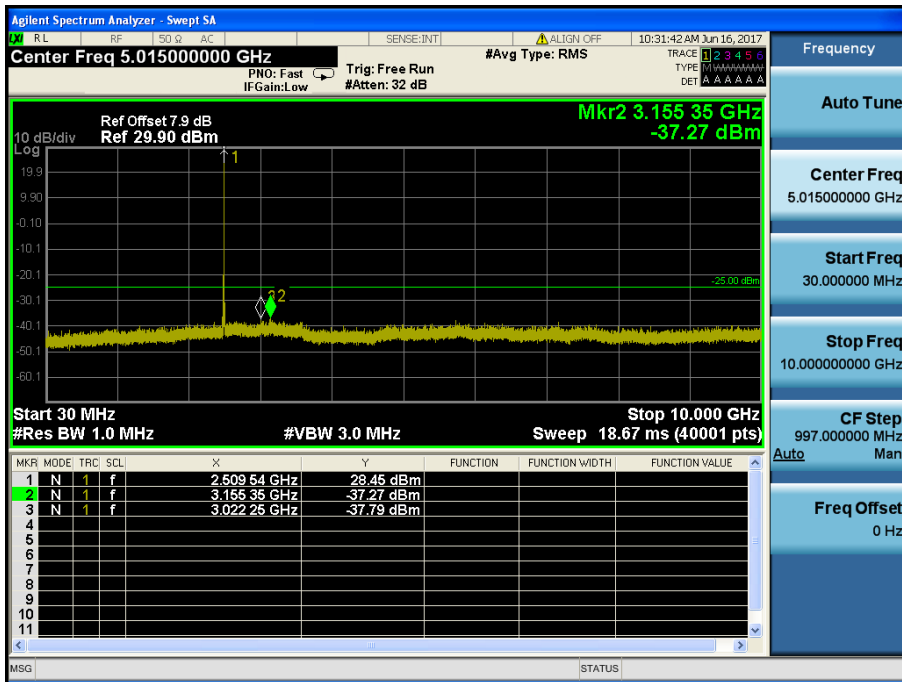

LTE Band 7 / 20MHz / QPSK - RB Size/Offset (50/25) – Mid Channel

LTE Band 7 / 20MHz / QPSK - RB Size/Offset (50/25) – High Channel

LTE Band 7 / 20MHz / QPSK - RB Size/Offset (50/25) – High Channel

LTE Band 7 / 15MHz / 16QAM - RB Size/Offset (36/0) – Low Channel

LTE Band 7 / 15MHz / 16QAM - RB Size/Offset (36/0) – Low Channel

LTE Band 7 / 15MHz / 16QAM - RB Size/Offset (75/0) – Mid Channel

LTE Band 7 / 15MHz / 16QAM - RB Size/Offset (75/0) – Mid Channel

LTE Band 7 / 15MHz / QPSK - RB Size/Offset (36/0) – High Channel

LTE Band 7 / 15MHz / QPSK - RB Size/Offset (36/0) – High Channel

LTE Band 7 / 10MHz / QPSK - RB Size/Offset (1/49) – Low Channel

LTE Band 7 / 10MHz / QPSK - RB Size/Offset (1/49) – Low Channel

LTE Band 7 / 10MHz / 16QAM - RB Size/Offset (50/0) – Mid Channel