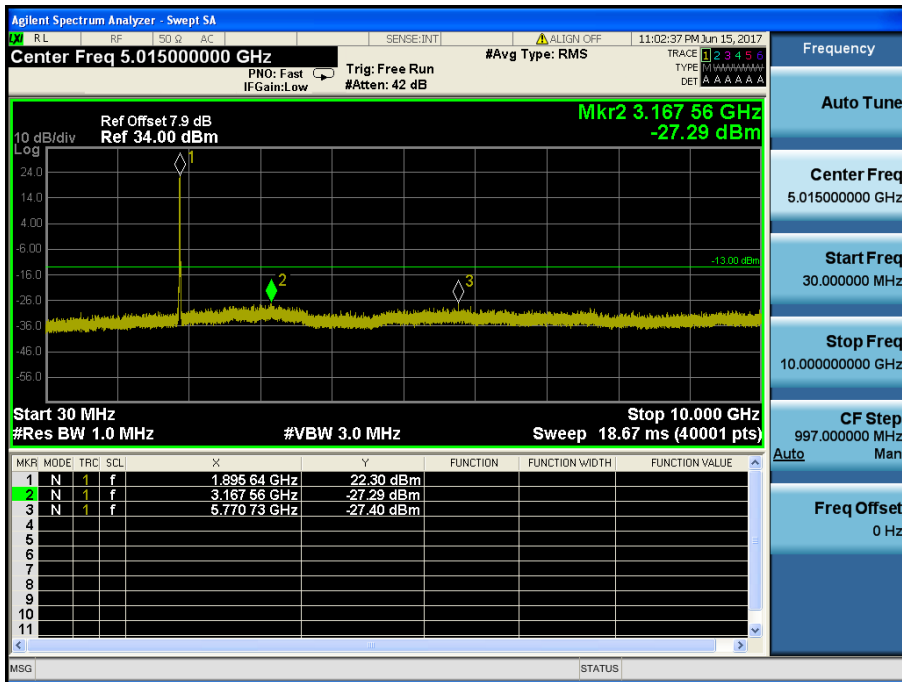

LTE Band 2 / 20MHz / QPSK - RB Size/Offset (1/99) – Low Channel

LTE Band 2 / 20MHz / QPSK - RB Size/Offset (1/99) – Low Channel

LTE Band 2 / 20MHz / 16QAM - RB Size/Offset (50/25) – Mid Channel

LTE Band 2 / 20MHz / 16QAM - RB Size/Offset (50/25) – Mid Channel

LTE Band 2 / 20MHz / QPSK - RB Size/Offset (50/0) – High Channel

LTE Band 2 / 20MHz / QPSK - RB Size/Offset (50/0) – High Channel

LTE Band 2 / 15MHz / 16QAM - RB Size/Offset (36/0) – Low Channel

LTE Band 2 / 15MHz / 16QAM - RB Size/Offset (36/0) – Low Channel