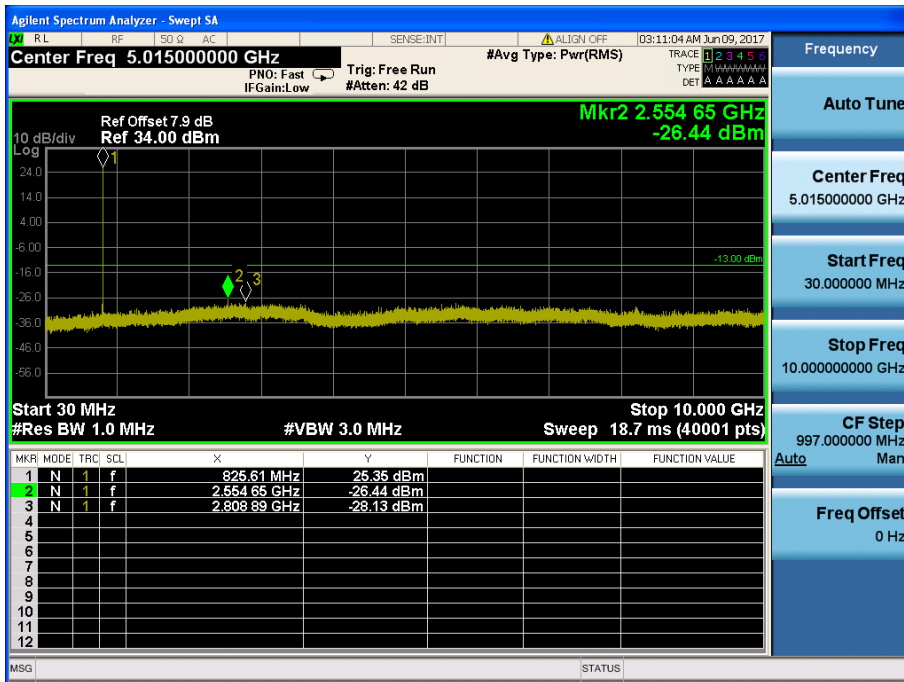

LTE Band 5 / 10MHz / QPSK - RB Size/Offset (50/0) – Mid Channel

LTE Band 5 / 10MHz / QPSK - RB Size/Offset (1/0) – High Channel

LTE Band 5 / 5MHz / QPSK - RB Size/Offset (12/13) – Low Channel

LTE Band 5 / 5MHz / 16QAM - RB Size/Offset (12/6) – Mid Channel

LTE Band 5 / 5MHz / QPSK - RB Size/Offset (1/0) – High Channel

LTE Band 5 / 3MHz / 16QAM - RB Size/Offset (8/3) – Low Channel

LTE Band 5 / 3MHz / 16QAM - RB Size/Offset (1/7) – Mid Channel

LTE Band 5 / 3MHz / QPSK - RB Size/Offset (8/0) – High Channel