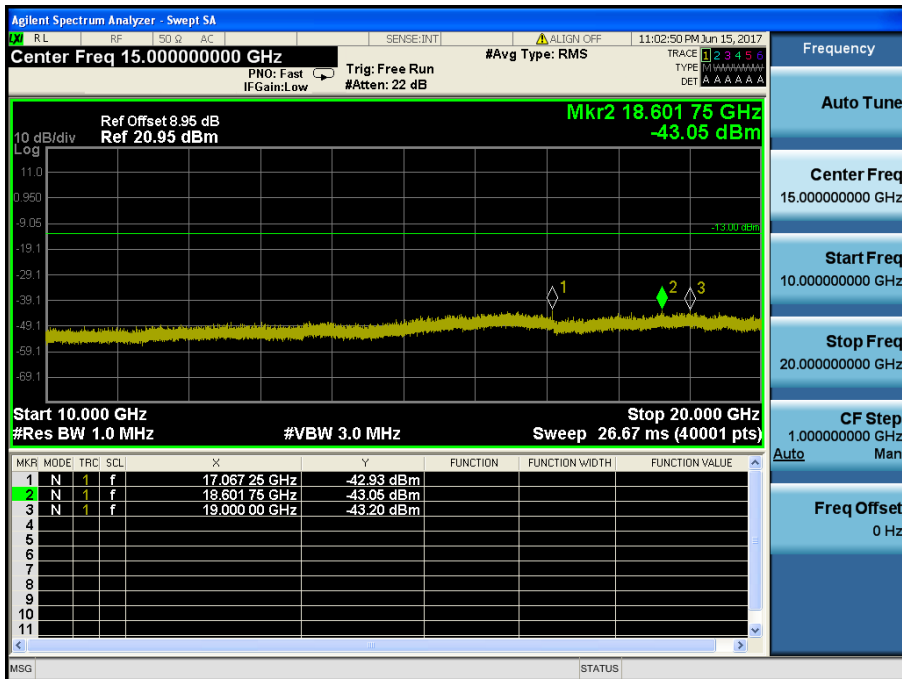

LTE Band 5 / 1.4MHz / 16QAM - RB Size/Offset (1/3) – Low Channel

LTE Band 5 / 1.4MHz / 16QAM - RB Size/Offset (3/0) – Mid Channel

LTE Band 5 / 1.4MHz / QPSK - RB Size/Offset (6/0) – High Channel

8.4.3 LTE Band 2

LTE Band 2 / 20MHz / QPSK - RB Size/Offset (1/99) – Low Channel

LTE Band 2 / 20MHz / QPSK - RB Size/Offset (1/99) – Low Channel

LTE Band 2 / 20MHz / 16QAM - RB Size/Offset (50/25) – Mid Channel

LTE Band 2 / 20MHz / 16QAM - RB Size/Offset (50/25) – Mid Channel

LTE Band 2 / 20MHz / QPSK - RB Size/Offset (50/0) – High Channel

LTE Band 2 / 20MHz / QPSK - RB Size/Offset (50/0) – High Channel

LTE Band 2 / 15MHz / 16QAM - RB Size/Offset (36/0) – Low Channel

LTE Band 2 / 15MHz / 16QAM - RB Size/Offset (36/0) – Low Channel