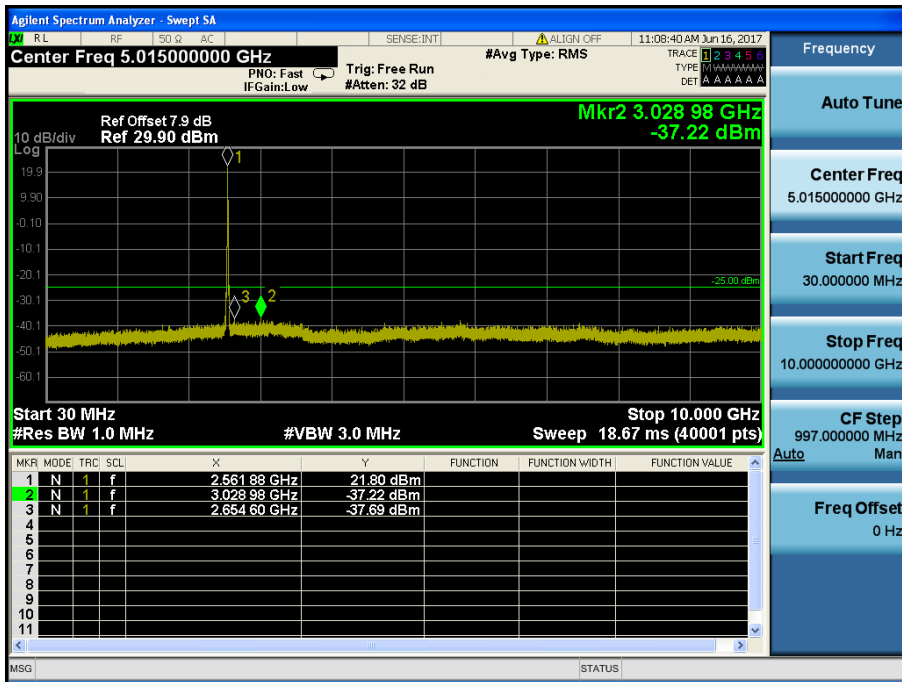

8.4.4 LTE Band 7

LTE Band 7 / 20MHz / QPSK - RB Size/Offset (50/0) – Low Channel

LTE Band 7 / 20MHz / QPSK - RB Size/Offset (50/0) – Low Channel

LTE Band 7 / 20MHz / QPSK - RB Size/Offset (50/25) – Mid Channel

LTE Band 7 / 20MHz / QPSK - RB Size/Offset (50/25) – Mid Channel

LTE Band 7 / 20MHz / QPSK - RB Size/Offset (50/25) – High Channel

LTE Band 7 / 20MHz / QPSK - RB Size/Offset (50/25) – High Channel

LTE Band 7 / 15MHz / 16QAM - RB Size/Offset (36/0) – Low Channel