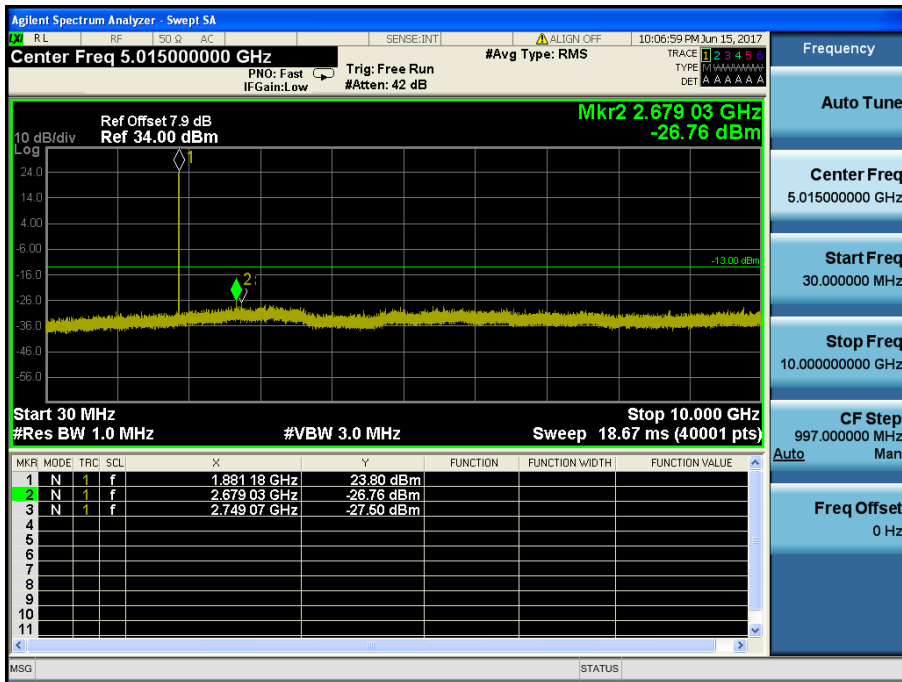

LTE Band 2 / 10MHz / QPSK - RB Size/Offset (50/0) – High Channel

LTE Band 2 / 10MHz / QPSK - RB Size/Offset (50/0) – High Channel

LTE Band 2 / 5MHz / 16QAM - RB Size/Offset (1/12) – Low Channel

LTE Band 2 / 5MHz / 16QAM - RB Size/Offset (1/12) – Low Channel

LTE Band 2 / 5MHz / QPSK - RB Size/Offset (12/13) – Mid Channel

LTE Band 2 / 5MHz / QPSK - RB Size/Offset (12/13) – Mid Channel

LTE Band 2 / 5MHz / 16QAM - RB Size/Offset (12/6) – High Channel

LTE Band 2 / 5MHz / 16QAM - RB Size/Offset (12/6) – High Channel

LTE Band 2 / 3MHz / 16QAM - RB Size/Offset (1/0) – Low Channel

LTE Band 2 / 3MHz / 16QAM - RB Size/Offset (1/0) – Low Channel

LTE Band 2 / 3MHz / QPSK - RB Size/Offset (15/0) – Mid Channel

LTE Band 2 / 3MHz / QPSK - RB Size/Offset (15/0) – Mid Channel