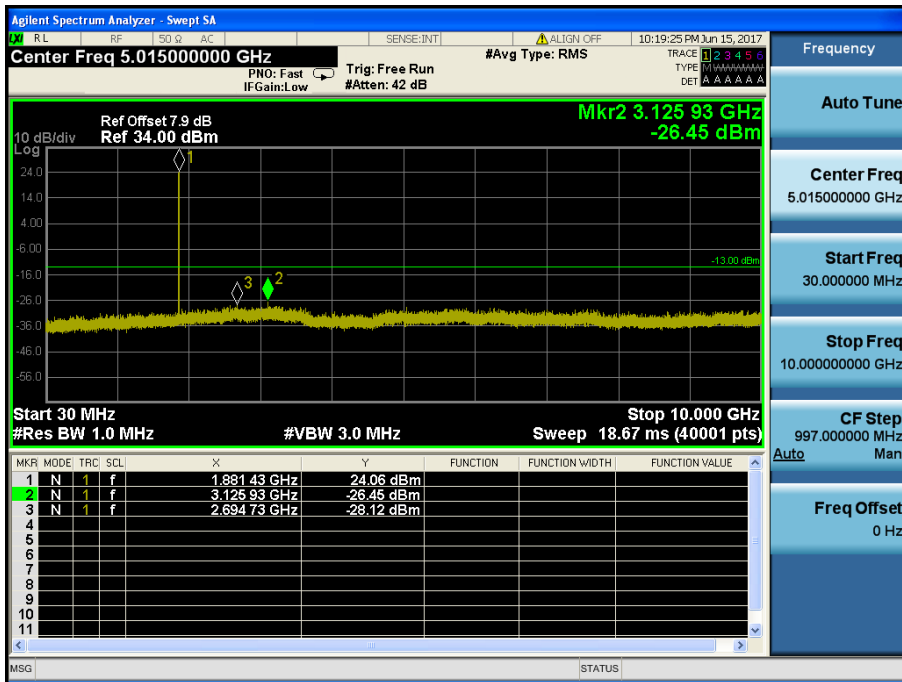

LTE Band 2 / 10MHz / QPSK - RB Size/Offset (50/0) – High Channel

LTE Band 2 / 10MHz / QPSK - RB Size/Offset (50/0) – High Channel

LTE Band 2 / 5MHz / 16QAM - RB Size/Offset (1/12) – Low Channel

LTE Band 2 / 5MHz / 16QAM - RB Size/Offset (1/12) – Low Channel