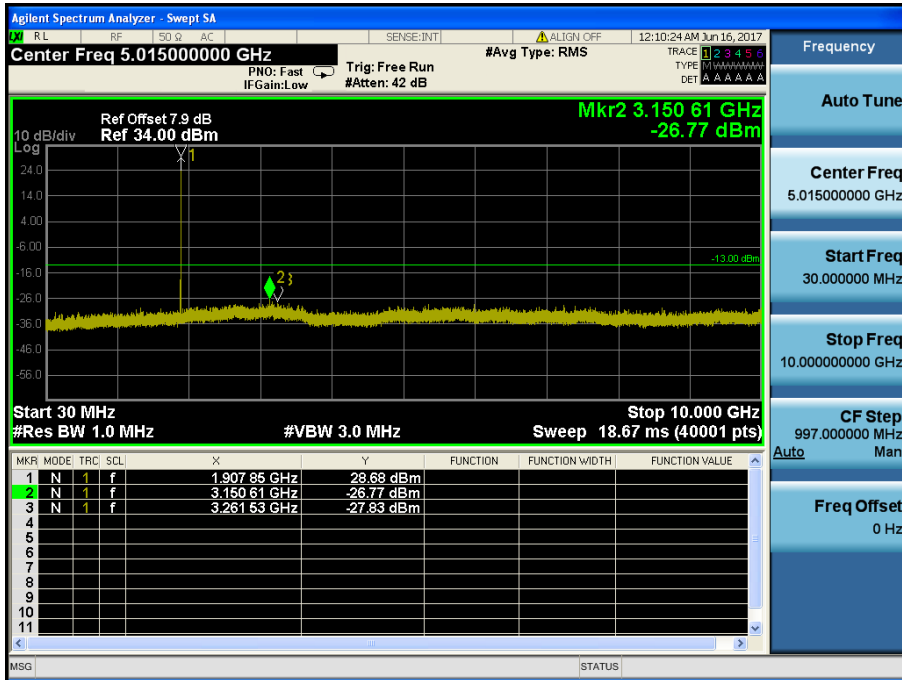

LTE Band 2 / 5MHz / 16QAM - RB Size/Offset (12/6) – High Channel