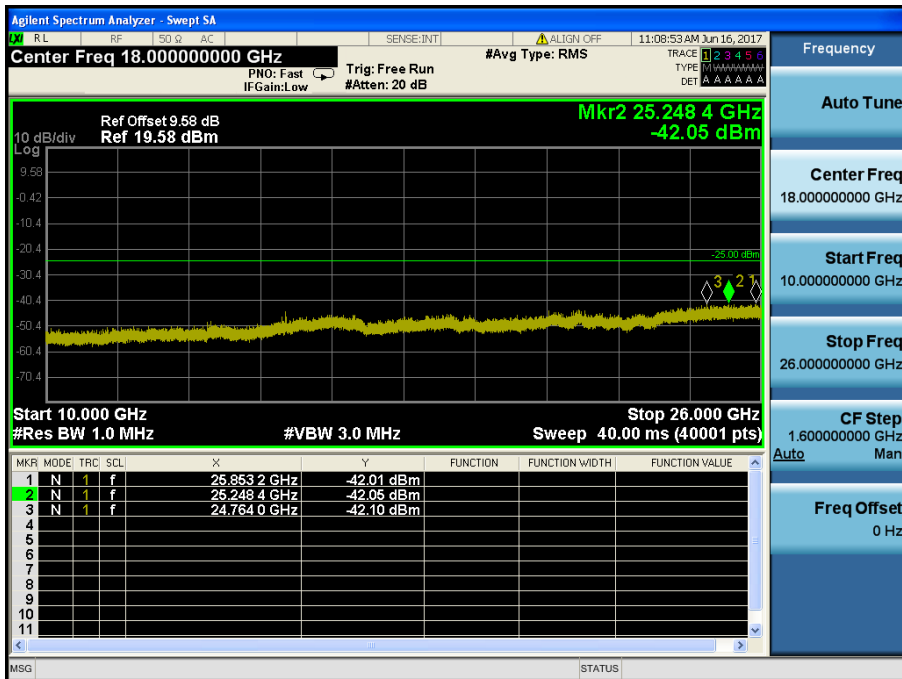

LTE Band 2 / 1.4MHz / QPSK - RB Size/Offset (3/3) – Mid Channel

LTE Band 2 / 1.4MHz / QPSK - RB Size/Offset (3/3) – Mid Channel

LTE Band 2 / 1.4MHz / 16QAM - RB Size/Offset (3/1) – High Channel

LTE Band 2 / 1.4MHz / 16QAM - RB Size/Offset (3/1) – High Channel

8.4.4 LTE Band 7

LTE Band 7 / 20MHz / QPSK - RB Size/Offset (50/0) – Low Channel

LTE Band 7 / 20MHz / QPSK - RB Size/Offset (50/0) – Low Channel

LTE Band 7 / 20MHz / QPSK - RB Size/Offset (50/25) – Mid Channel

LTE Band 7 / 20MHz / QPSK - RB Size/Offset (50/25) – Mid Channel

LTE Band 7 / 20MHz / QPSK - RB Size/Offset (50/25) – High Channel

LTE Band 7 / 20MHz / QPSK - RB Size/Offset (50/25) – High Channel

LTE Band 7 / 15MHz / 16QAM - RB Size/Offset (36/0) – Low Channel