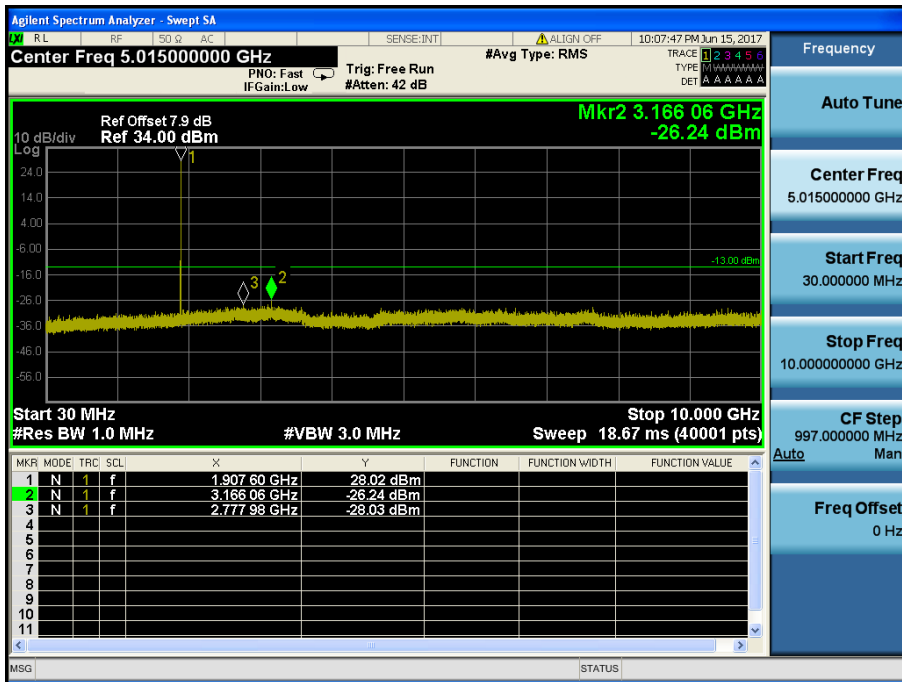

LTE Band 2 / 3MHz / 16QAM - RB Size/Offset (1/0) – Low Channel

LTE Band 2 / 3MHz / 16QAM - RB Size/Offset (1/0) – Low Channel

LTE Band 2 / 3MHz / QPSK - RB Size/Offset (15/0) – Mid Channel

LTE Band 2 / 3MHz / QPSK - RB Size/Offset (15/0) – Mid Channel

LTE Band 2 / 3MHz / QPSK - RB Size/Offset (1/0) – High Channel

LTE Band 2 / 3MHz / QPSK - RB Size/Offset (1/0) – High Channel

LTE Band 2 / 1.4MHz / 16QAM - RB Size/Offset (6/0) – Low Channel

LTE Band 2 / 1.4MHz / 16QAM - RB Size/Offset (6/0) – Low Channel