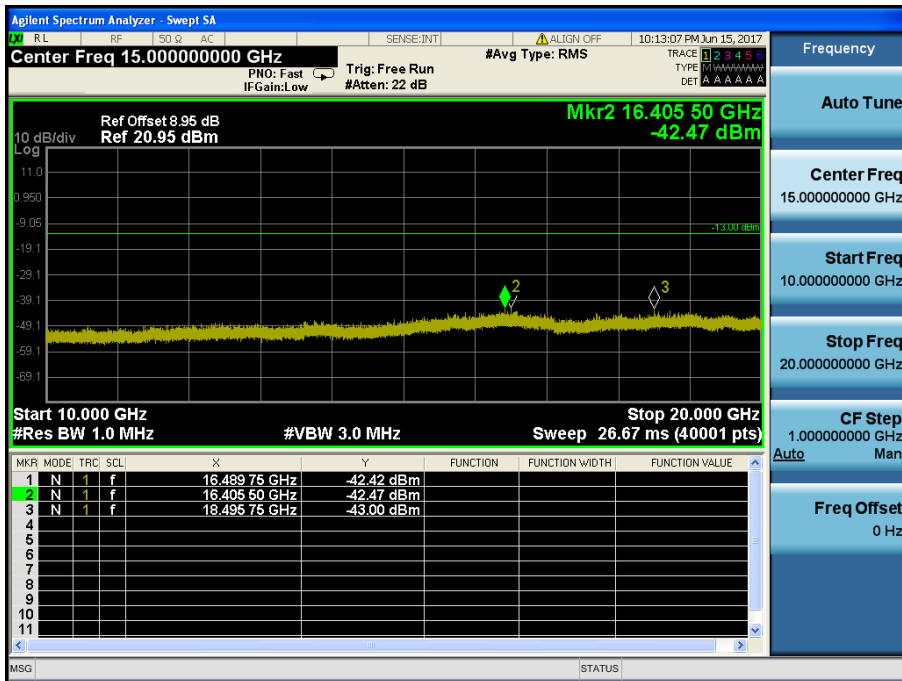

LTE Band 2 / 10MHz / QPSK - RB Size/Offset (25/12) – Low Channel

LTE Band 2 / 10MHz / QPSK - RB Size/Offset (25/12) – Low Channel

LTE Band 2 / 10MHz / QPSK - RB Size/Offset (25/0) – Mid Channel

LTE Band 2 / 10MHz / QPSK - RB Size/Offset (25/0) – Mid Channel

LTE Band 2 / 10MHz / QPSK - RB Size/Offset (50/0) – High Channel

LTE Band 2 / 10MHz / QPSK - RB Size/Offset (50/0) – High Channel

LTE Band 2 / 5MHz / 16QAM - RB Size/Offset (1/12) – Low Channel

LTE Band 2 / 5MHz / 16QAM - RB Size/Offset (1/12) – Low Channel