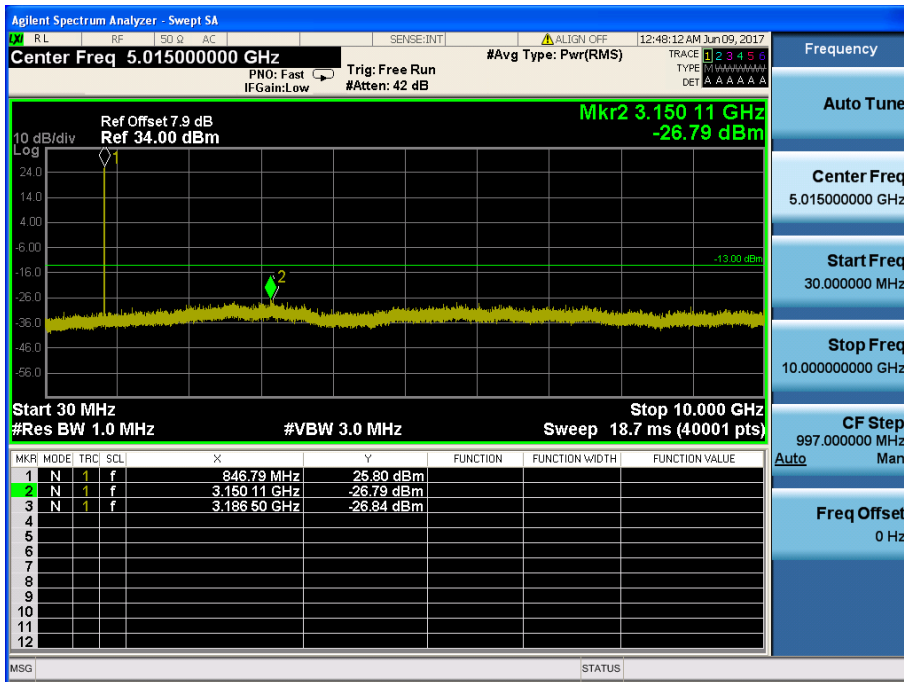

LTE Band 5 / 10MHz / QPSK - RB Size/Offset (50/0) – Mid Channel

LTE Band 5 / 10MHz / QPSK - RB Size/Offset (1/0) – High Channel

LTE Band 5 / 5MHz / QPSK - RB Size/Offset (12/13) – Low Channel

LTE Band 5 / 5MHz / 16QAM - RB Size/Offset (12/6) – Mid Channel

LTE Band 5 / 5MHz / QPSK - RB Size/Offset (1/0) – High Channel

LTE Band 5 / 3MHz / 16QAM - RB Size/Offset (8/3) – Low Channel

LTE Band 5 / 3MHz / 16QAM - RB Size/Offset (1/7) – Mid Channel

LTE Band 5 / 3MHz / QPSK - RB Size/Offset (8/0) – High Channel