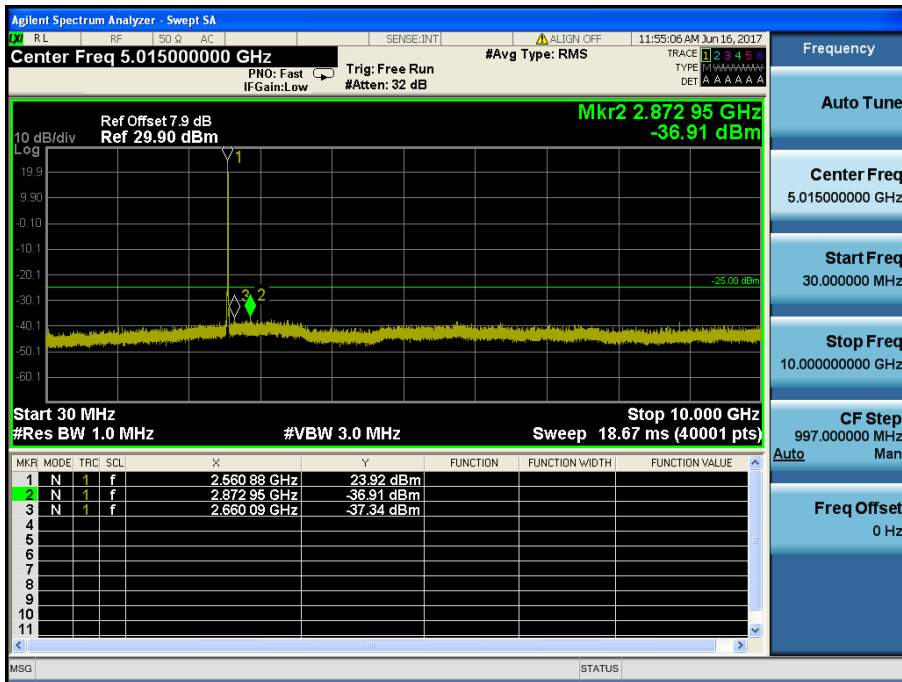

LTE Band 7 / 15MHz / QPSK - RB Size/Offset (36/0) – High Channel

LTE Band 7 / 10MHz / QPSK - RB Size/Offset (1/49) – Low Channel

LTE Band 7 / 10MHz / QPSK - RB Size/Offset (1/49) – Low Channel

LTE Band 7 / 10MHz / 16QAM - RB Size/Offset (50/0) – Mid Channel

LTE Band 7 / 10MHz / 16QAM - RB Size/Offset (50/0) – Mid Channel

LTE Band 7 / 10MHz / 16QAM - RB Size/Offset (25/0) – High Channel

LTE Band 7 / 10MHz / 16QAM - RB Size/Offset (25/0) – High Channel

LTE Band 7 / 5MHz / 16QAM - RB Size/Offset (1/0) – Low Channel