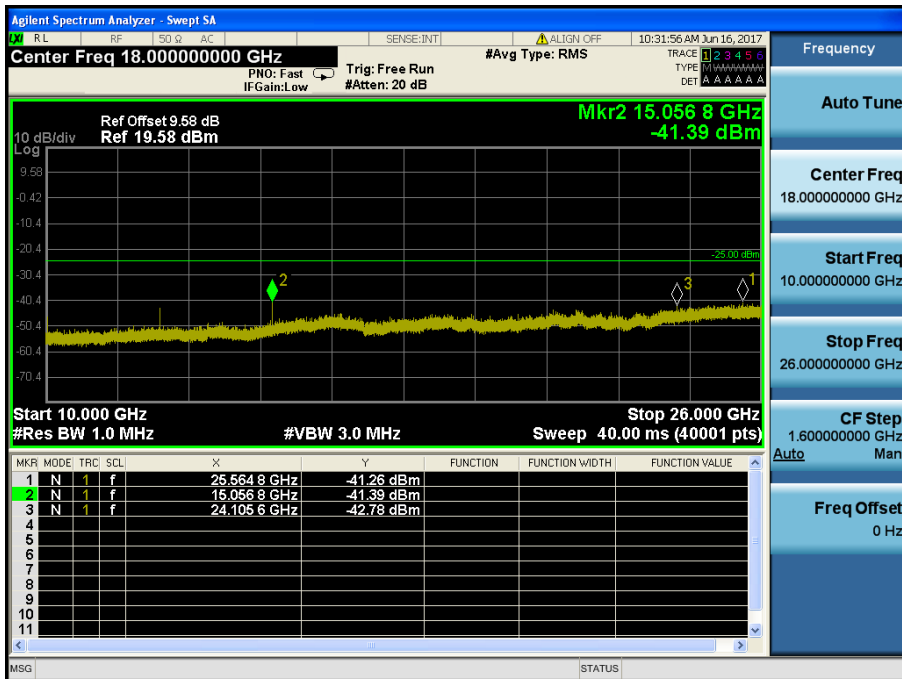

LTE Band 7 / 20MHz / QPSK - RB Size/Offset (50/25) – Mid Channel

LTE Band 7 / 20MHz / QPSK - RB Size/Offset (50/25) – High Channel

LTE Band 7 / 20MHz / QPSK - RB Size/Offset (50/25) – High Channel

LTE Band 7 / 15MHz / 16QAM - RB Size/Offset (36/0) – Low Channel

LTE Band 7 / 15MHz / 16QAM - RB Size/Offset (36/0) – Low Channel

LTE Band 7 / 15MHz / 16QAM - RB Size/Offset (75/0) – Mid Channel

LTE Band 7 / 15MHz / 16QAM - RB Size/Offset (75/0) – Mid Channel

LTE Band 7 / 15MHz / QPSK - RB Size/Offset (36/0) – High Channel

LTE Band 7 / 15MHz / QPSK - RB Size/Offset (36/0) – High Channel

LTE Band 7 / 10MHz / QPSK - RB Size/Offset (1/49) – Low Channel

LTE Band 7 / 10MHz / QPSK - RB Size/Offset (1/49) – Low Channel

LTE Band 7 / 10MHz / 16QAM - RB Size/Offset (50/0) – Mid Channel