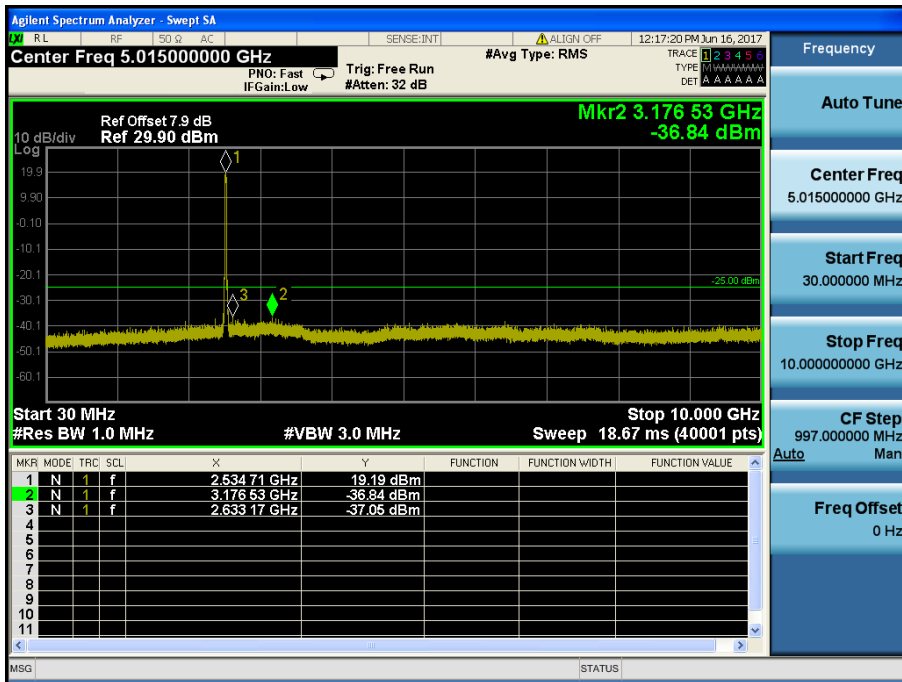

8.4.4 LTE Band 7

LTE Band 7 / 20MHz / QPSK - RB Size/Offset (50/0) – Low Channel

LTE Band 7 / 20MHz / QPSK - RB Size/Offset (50/0) – Low Channel

LTE Band 7 / 20MHz / QPSK - RB Size/Offset (50/25) – Mid Channel

LTE Band 7 / 20MHz / QPSK - RB Size/Offset (50/25) – Mid Channel

LTE Band 7 / 20MHz / QPSK - RB Size/Offset (50/25) – High Channel

LTE Band 7 / 20MHz / QPSK - RB Size/Offset (50/25) – High Channel

LTE Band 7 / 15MHz / 16QAM - RB Size/Offset (36/0) – Low Channel

LTE Band 7 / 15MHz / 16QAM - RB Size/Offset (36/0) – Low Channel

LTE Band 7 / 15MHz / 16QAM - RB Size/Offset (75/0) – Mid Channel

LTE Band 7 / 15MHz / 16QAM - RB Size/Offset (75/0) – Mid Channel

LTE Band 7 / 15MHz / QPSK - RB Size/Offset (36/0) – High Channel