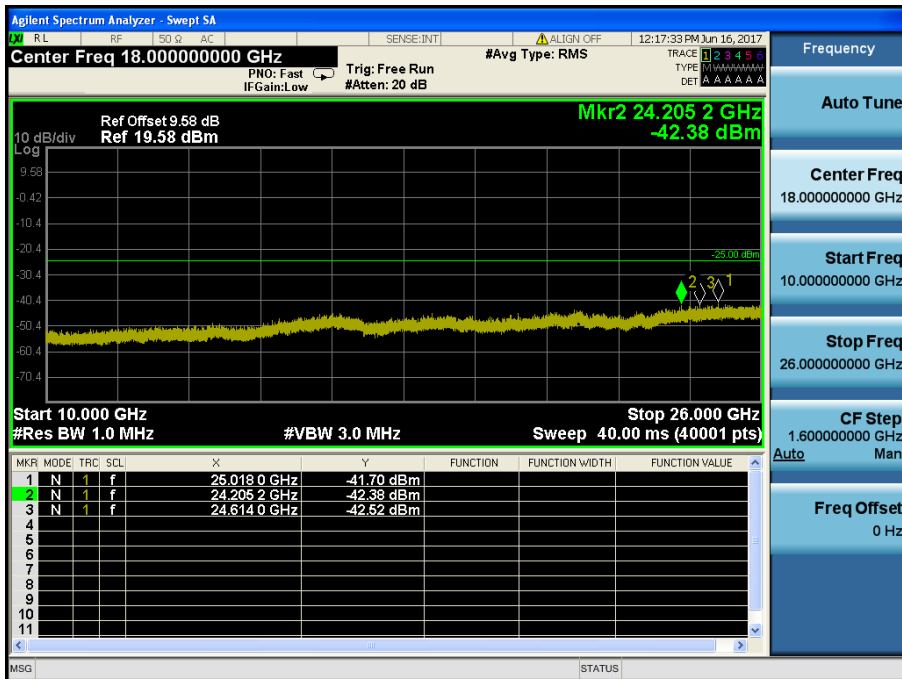

8.4.4 LTE Band 7

LTE Band 7 / 20MHz / QPSK - RB Size/Offset (50/0) – Low Channel

LTE Band 7 / 20MHz / QPSK - RB Size/Offset (50/0) – Low Channel

LTE Band 7 / 20MHz / QPSK - RB Size/Offset (50/25) – Mid Channel

LTE Band 7 / 20MHz / QPSK - RB Size/Offset (50/25) – Mid Channel

LTE Band 7 / 20MHz / QPSK - RB Size/Offset (50/25) – High Channel

LTE Band 7 / 20MHz / QPSK - RB Size/Offset (50/25) – High Channel

LTE Band 7 / 15MHz / 16QAM - RB Size/Offset (36/0) – Low Channel

LTE Band 7 / 15MHz / 16QAM - RB Size/Offset (36/0) – Low Channel

LTE Band 7 / 15MHz / 16QAM - RB Size/Offset (75/0) – Mid Channel

LTE Band 7 / 15MHz / 16QAM - RB Size/Offset (75/0) – Mid Channel

LTE Band 7 / 15MHz / QPSK - RB Size/Offset (36/0) – High Channel