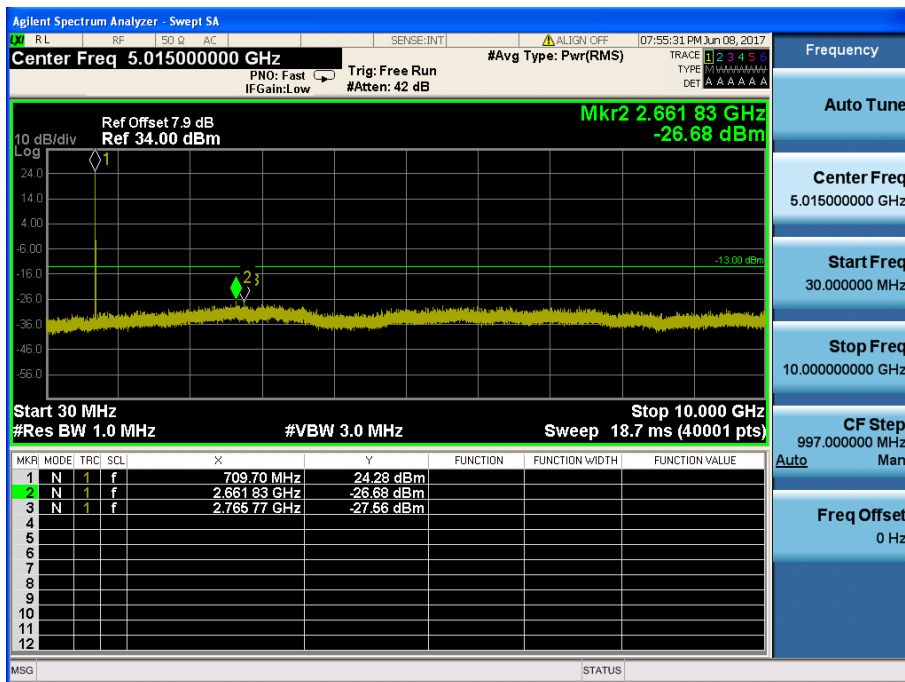

### 8.4 SPURIOUS AND HARMONICS EMISSIONS(Conducted)

#### 8.4.1 LTE Band 17

LTE Band 17 / 10MHz / 16QAM - RB Size/Offset (1/0) – Low Channel

LTE Band 17 / 10MHz / 16QAM - RB Size/Offset (1/49) – High Channel

LTE Band 17 / 5MHz / QPSK - RB Size/Offset (1/12) – Low Channel

LTE Band 17 / 5MHz / 16QAM - RB Size/Offset (12/0)–Mid Channel

LTE Band 17 / 5MHz / 16QAM - RB Size/Offset (1/24) – High Channel

8.4.2 LTE Band 5

LTE Band 5 / 10MHz / 16QAM - RB Size/Offset (1/25) – Low Channel