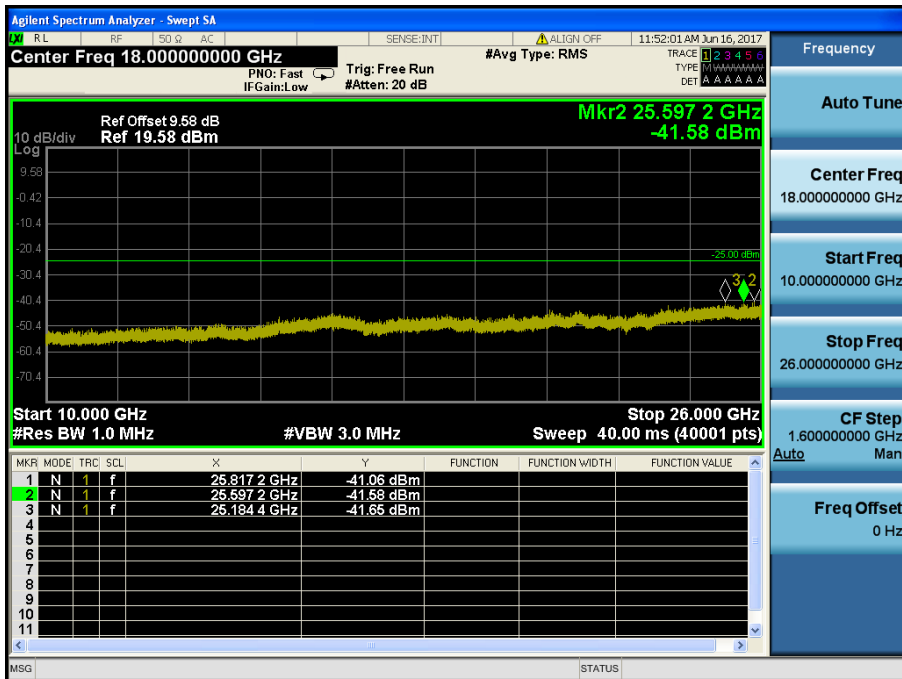

LTE Band 7 / 15MHz / 16QAM - RB Size/Offset (36/0) – Low Channel

LTE Band 7 / 15MHz / 16QAM - RB Size/Offset (75/0) – Mid Channel

LTE Band 7 / 15MHz / 16QAM - RB Size/Offset (75/0) – Mid Channel

LTE Band 7 / 15MHz / QPSK - RB Size/Offset (36/0) – High Channel

LTE Band 7 / 15MHz / QPSK - RB Size/Offset (36/0) – High Channel

LTE Band 7 / 10MHz / QPSK - RB Size/Offset (1/49) – Low Channel

LTE Band 7 / 10MHz / QPSK - RB Size/Offset (1/49) – Low Channel

LTE Band 7 / 10MHz / 16QAM - RB Size/Offset (50/0) – Mid Channel

LTE Band 7 / 10MHz / 16QAM - RB Size/Offset (50/0) – Mid Channel

LTE Band 7 / 10MHz / 16QAM - RB Size/Offset (25/0) – High Channel

LTE Band 7 / 10MHz / 16QAM - RB Size/Offset (25/0) – High Channel

LTE Band 7 / 5MHz / 16QAM - RB Size/Offset (1/0) – Low Channel