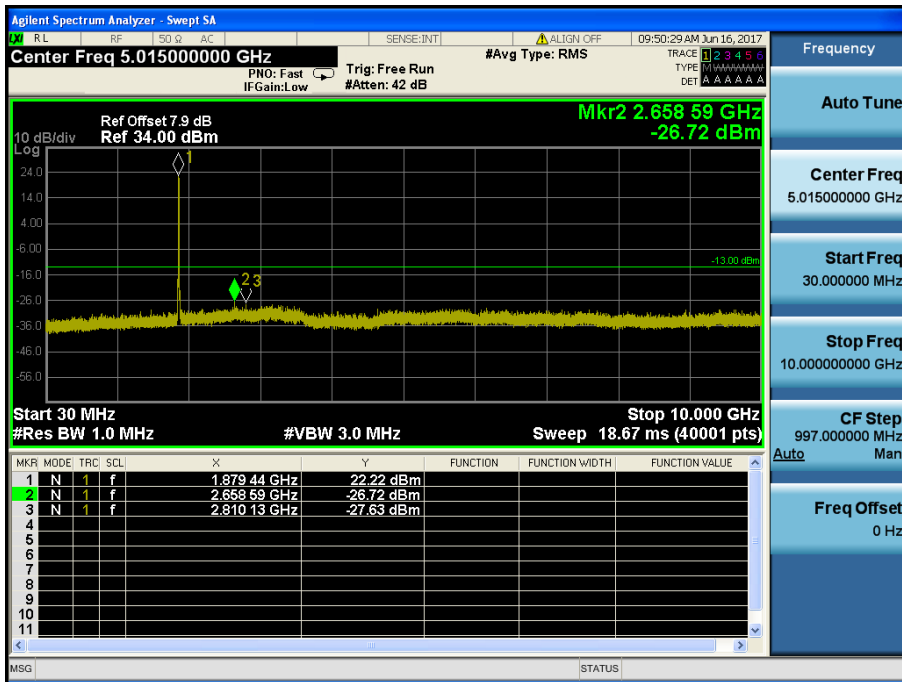

LTE Band 5 / 1.4MHz / 16QAM - RB Size/Offset (1/3) – Low Channel

LTE Band 5 / 1.4MHz / 16QAM - RB Size/Offset (3/0) – Mid Channel

LTE Band 5 / 1.4MHz / QPSK - RB Size/Offset (6/0) – High Channel

8.4.3 LTE Band 2

LTE Band 2 / 20MHz / QPSK - RB Size/Offset (1/99) – Low Channel

LTE Band 2 / 20MHz / QPSK - RB Size/Offset (1/99) – Low Channel

LTE Band 2 / 20MHz / 16QAM - RB Size/Offset (50/25) – Mid Channel

LTE Band 2 / 20MHz / 16QAM - RB Size/Offset (50/25) – Mid Channel