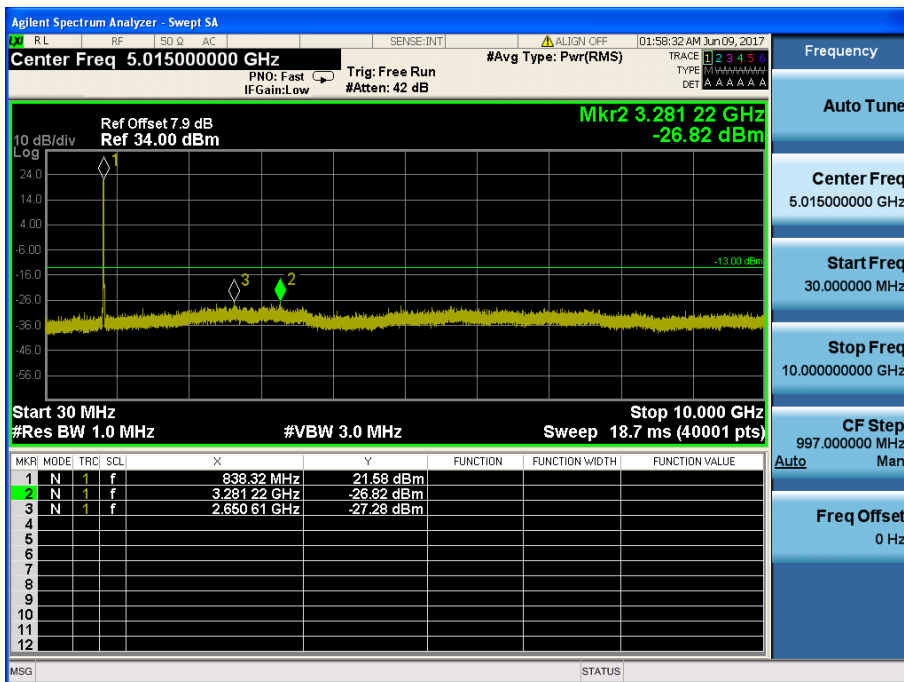

LTE Band 17 / 5MHz / 16QAM - RB Size/Offset (12/0)–Mid Channel

LTE Band 17 / 5MHz / 16QAM - RB Size/Offset (1/24) – High Channel

8.4.2 LTE Band 5

LTE Band 5 / 10MHz / 16QAM - RB Size/Offset (1/25) – Low Channel

LTE Band 5 / 10MHz / QPSK - RB Size/Offset (50/0) – Mid Channel

LTE Band 5 / 10MHz / QPSK - RB Size/Offset (1/0) – High Channel

LTE Band 5 / 5MHz / QPSK - RB Size/Offset (12/13) – Low Channel

LTE Band 5 / 5MHz / 16QAM - RB Size/Offset (12/6) – Mid Channel