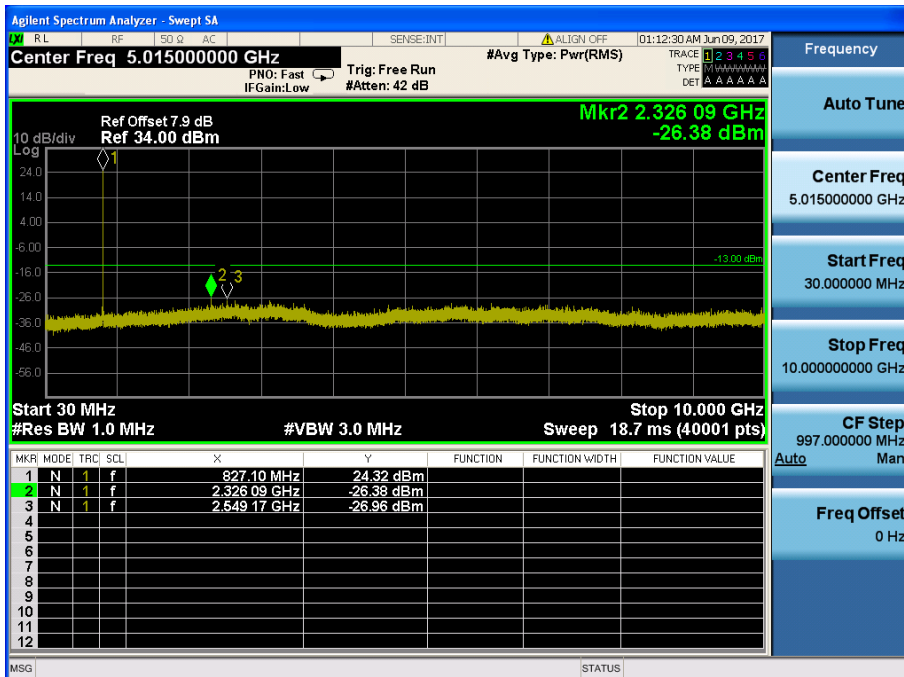

LTE Band 17 / 5MHz / 16QAM - RB Size/Offset (12/0)–Mid Channel

LTE Band 17 / 5MHz / 16QAM - RB Size/Offset (1/24) – High Channel

8.4.2 LTE Band 5

LTE Band 5 / 10MHz / 16QAM - RB Size/Offset (1/25) – Low Channel

LTE Band 5 / 10MHz / QPSK - RB Size/Offset (50/0) – Mid Channel

LTE Band 5 / 10MHz / QPSK - RB Size/Offset (1/0) – High Channel

LTE Band 5 / 5MHz / QPSK - RB Size/Offset (12/13) – Low Channel

LTE Band 5 / 5MHz / 16QAM - RB Size/Offset (12/6) – Mid Channel