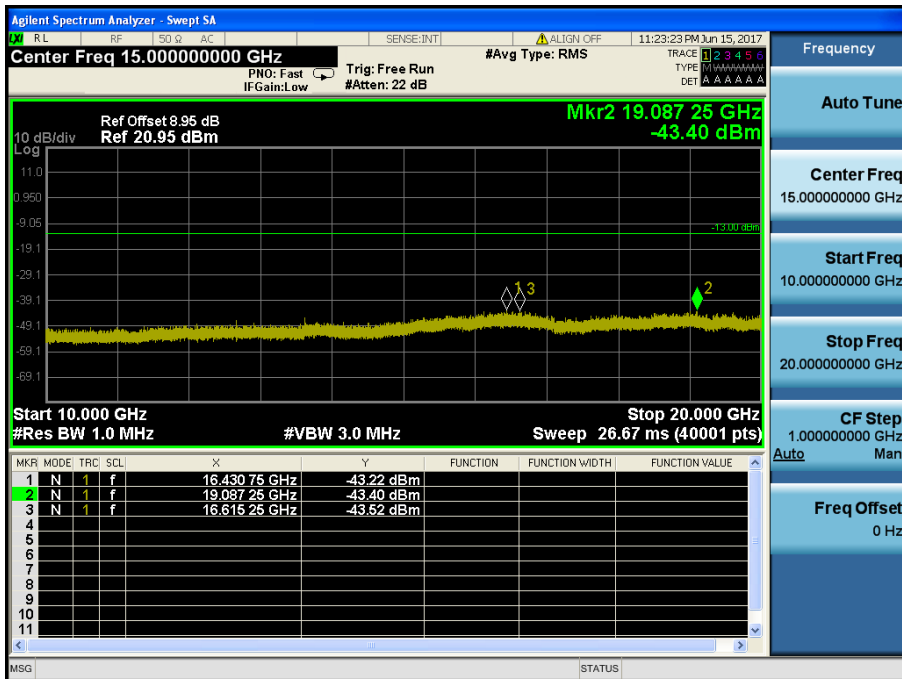

LTE Band 2 / 3MHz / QPSK - RB Size/Offset (1/0) – High Channel

LTE Band 2 / 3MHz / QPSK - RB Size/Offset (1/0) – High Channel

LTE Band 2 / 1.4MHz / 16QAM - RB Size/Offset (6/0) – Low Channel

LTE Band 2 / 1.4MHz / 16QAM - RB Size/Offset (6/0) – Low Channel

LTE Band 2 / 1.4MHz / QPSK - RB Size/Offset (3/3) – Mid Channel

LTE Band 2 / 1.4MHz / QPSK - RB Size/Offset (3/3) – Mid Channel

LTE Band 2 / 1.4MHz / 16QAM - RB Size/Offset (3/1) – High Channel

LTE Band 2 / 1.4MHz / 16QAM - RB Size/Offset (3/1) – High Channel