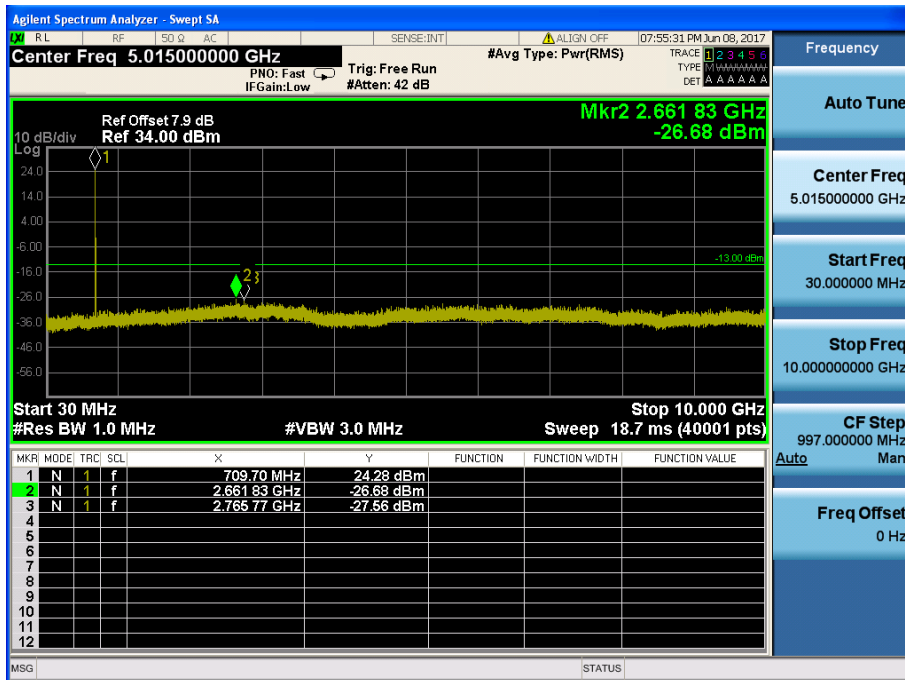

- Band Edge (Low CH)

LTE Band 7 / 5MHz / 16QAM - RB Size/Offset (25/0)

- Band Edge (MID CH)

LTE Band 7 / 5MHz / QPSK - RB Size/Offset (25/0)

- Band Edge (High CH)

LTE Band 7 / 5MHz / QPSK - RB Size/Offset (25/0)

8.4 SPURIOUS AND HARMONICS EMISSIONS(Conducted)

8.4.1 LTE Band 17

LTE Band 17 / 10MHz / 16QAM - RB Size/Offset (1/0) – Low Channel

LTE Band 17 / 10MHz / 16QAM - RB Size/Offset (1/49) – High Channel

LTE Band 17 / 5MHz / QPSK - RB Size/Offset (1/12) – Low Channel