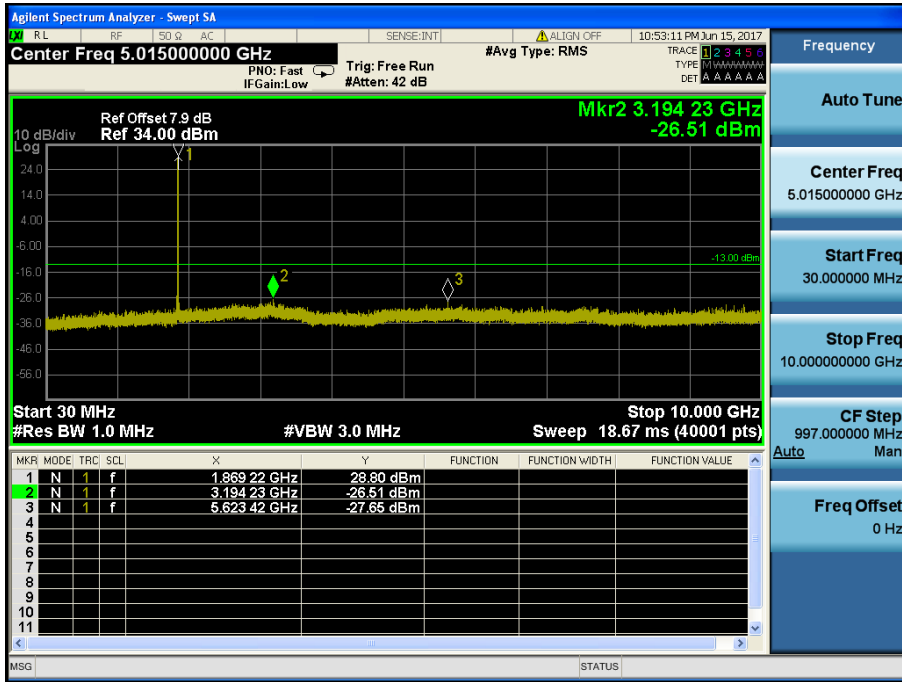

LTE Band 5 / 5MHz / QPSK - RB Size/Offset (1/0) – High Channel

LTE Band 5 / 3MHz / 16QAM - RB Size/Offset (8/3) – Low Channel

LTE Band 5 / 3MHz / 16QAM - RB Size/Offset (1/7) – Mid Channel

LTE Band 5 / 3MHz / QPSK - RB Size/Offset (8/0) – High Channel

LTE Band 5 / 1.4MHz / 16QAM - RB Size/Offset (1/3) – Low Channel

LTE Band 5 / 1.4MHz / 16QAM - RB Size/Offset (3/0) – Mid Channel

LTE Band 5 / 1.4MHz / QPSK - RB Size/Offset (6/0) – High Channel

8.4.3 LTE Band 2

LTE Band 2 / 20MHz / QPSK - RB Size/Offset (1/99) – Low Channel

LTE Band 2 / 20MHz / QPSK - RB Size/Offset (1/99) – Low Channel

LTE Band 2 / 20MHz / 16QAM - RB Size/Offset (50/25) – Mid Channel

LTE Band 2 / 20MHz / 16QAM - RB Size/Offset (50/25) – Mid Channel