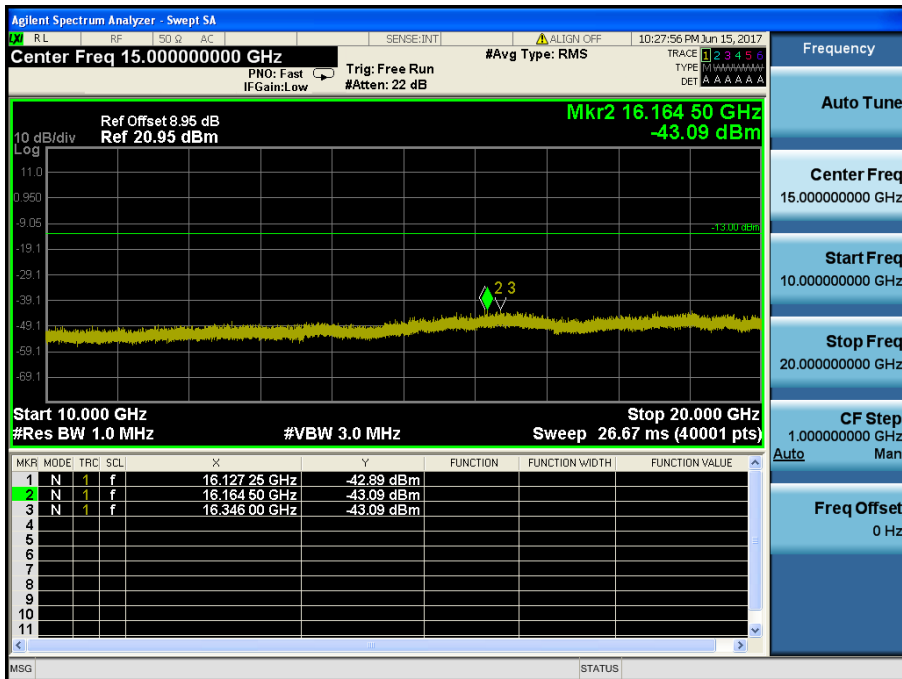

LTE Band 2 / 20MHz / QPSK - RB Size/Offset (50/0) – High Channel

LTE Band 2 / 20MHz / QPSK - RB Size/Offset (50/0) – High Channel

LTE Band 2 / 15MHz / 16QAM - RB Size/Offset (36/0) – Low Channel

LTE Band 2 / 15MHz / 16QAM - RB Size/Offset (36/0) – Low Channel

LTE Band 2 / 15MHz / QPSK - RB Size/Offset (36/0) – Mid Channel

LTE Band 2 / 15MHz / QPSK - RB Size/Offset (36/0) – Mid Channel

LTE Band 2 / 15MHz / 16QAM - RB Size/Offset (36/39) – High Channel

LTE Band 2 / 15MHz / 16QAM - RB Size/Offset (36/39) – High Channel

LTE Band 2 / 10MHz / QPSK - RB Size/Offset (25/12) – Low Channel

LTE Band 2 / 10MHz / QPSK - RB Size/Offset (25/12) – Low Channel

LTE Band 2 / 10MHz / QPSK - RB Size/Offset (25/0) – Mid Channel

LTE Band 2 / 10MHz / QPSK - RB Size/Offset (25/0) – Mid Channel