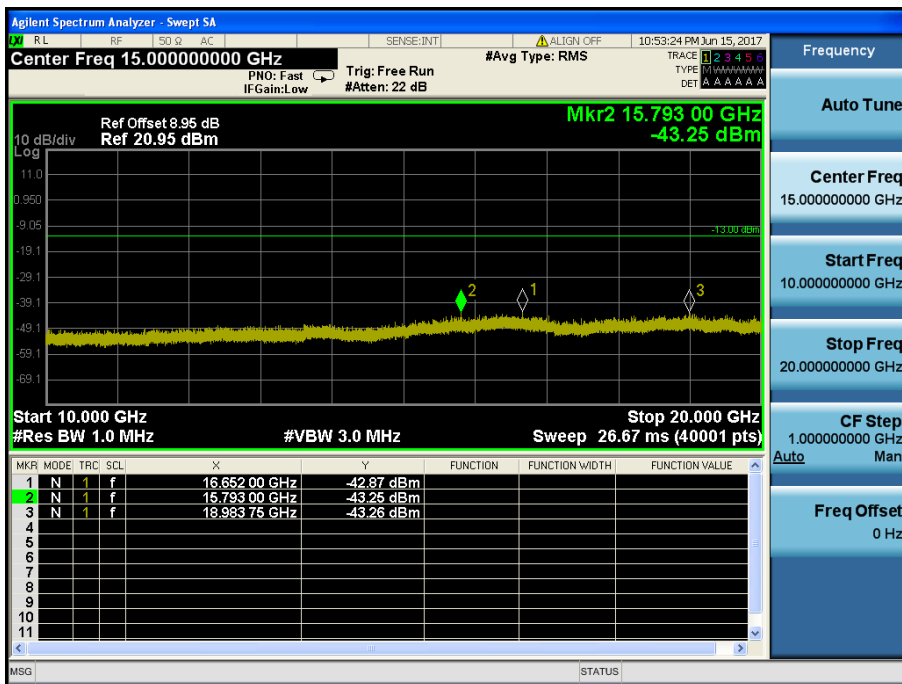

LTE Band 2 / 20MHz / QPSK - RB Size/Offset (1/99) – Low Channel