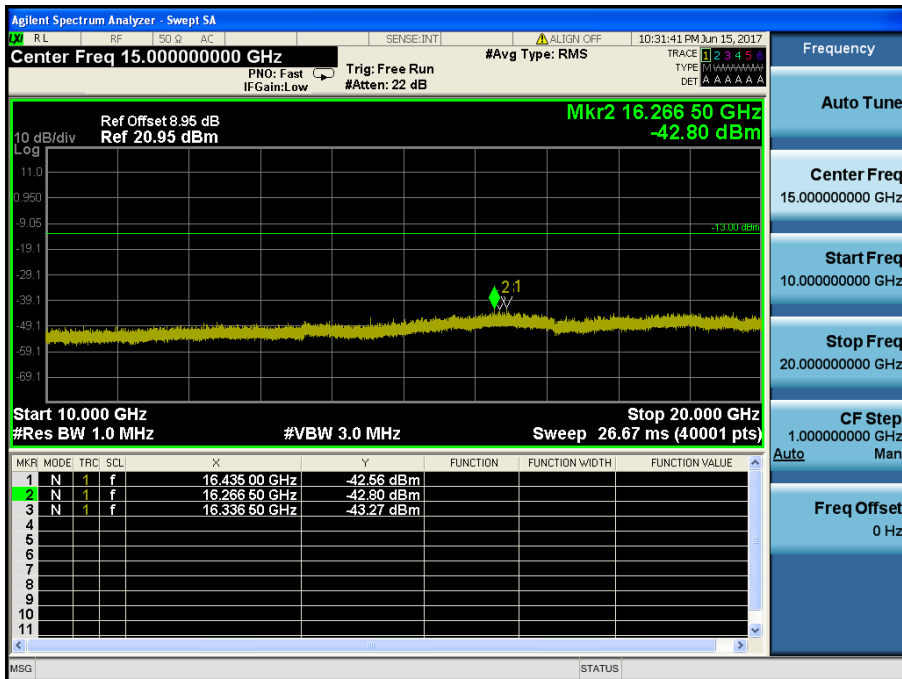

LTE Band 2 / 20MHz / QPSK - RB Size/Offset (50/0) – High Channel

LTE Band 2 / 20MHz / QPSK - RB Size/Offset (50/0) – High Channel

LTE Band 2 / 15MHz / 16QAM - RB Size/Offset (36/0) – Low Channel

LTE Band 2 / 15MHz / 16QAM - RB Size/Offset (36/0) – Low Channel

LTE Band 2 / 15MHz / QPSK - RB Size/Offset (36/0) – Mid Channel

LTE Band 2 / 15MHz / QPSK - RB Size/Offset (36/0) – Mid Channel

LTE Band 2 / 15MHz / 16QAM - RB Size/Offset (36/39) – High Channel

LTE Band 2 / 15MHz / 16QAM - RB Size/Offset (36/39) – High Channel

LTE Band 2 / 10MHz / QPSK - RB Size/Offset (25/12) – Low Channel

LTE Band 2 / 10MHz / QPSK - RB Size/Offset (25/12) – Low Channel

LTE Band 2 / 10MHz / QPSK - RB Size/Offset (25/0) – Mid Channel

LTE Band 2 / 10MHz / QPSK - RB Size/Offset (25/0) – Mid Channel