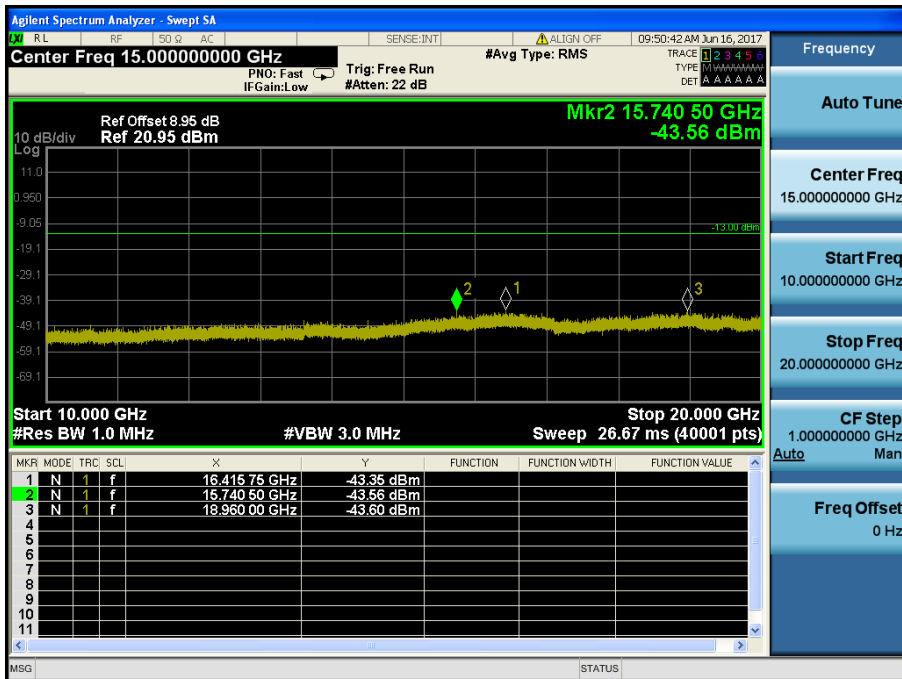

LTE Band 5 / 5MHz / QPSK - RB Size/Offset (1/0) – High Channel

LTE Band 5 / 3MHz / 16QAM - RB Size/Offset (8/3) – Low Channel

LTE Band 5 / 3MHz / 16QAM - RB Size/Offset (1/7) – Mid Channel

LTE Band 5 / 3MHz / QPSK - RB Size/Offset (8/0) – High Channel

LTE Band 5 / 1.4MHz / 16QAM - RB Size/Offset (1/3) – Low Channel

LTE Band 5 / 1.4MHz / 16QAM - RB Size/Offset (3/0) – Mid Channel

LTE Band 5 / 1.4MHz / QPSK - RB Size/Offset (6/0) – High Channel

8.4.3 LTE Band 2

LTE Band 2 / 20MHz / QPSK - RB Size/Offset (1/99) – Low Channel

LTE Band 2 / 20MHz / QPSK - RB Size/Offset (1/99) – Low Channel

LTE Band 2 / 20MHz / 16QAM - RB Size/Offset (50/25) – Mid Channel

LTE Band 2 / 20MHz / 16QAM - RB Size/Offset (50/25) – Mid Channel