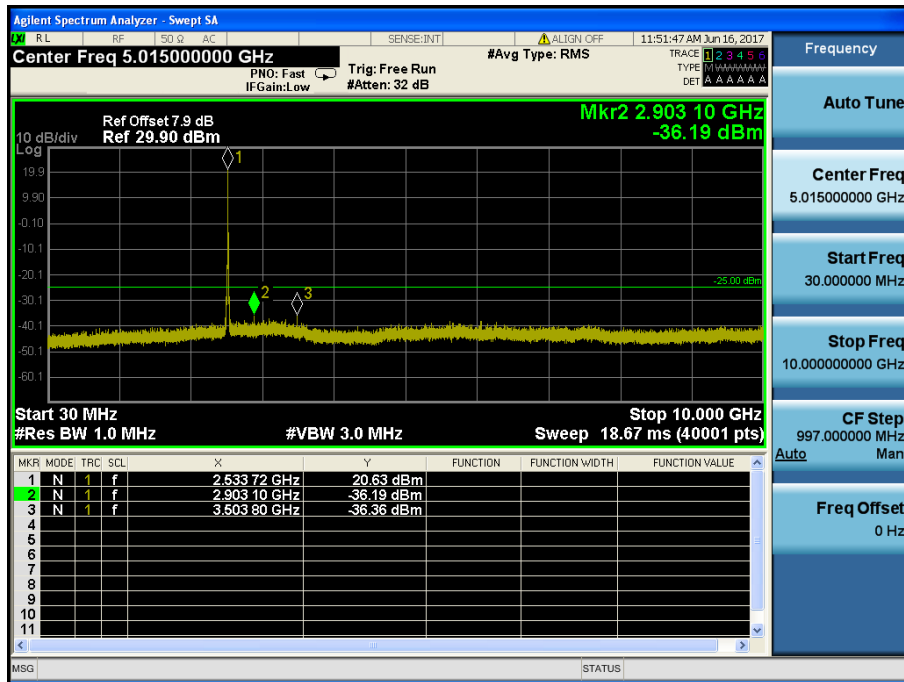

LTE Band 7 / 20MHz / QPSK - RB Size/Offset (50/25) – Mid Channel

LTE Band 7 / 20MHz / QPSK - RB Size/Offset (50/25) – High Channel

LTE Band 7 / 20MHz / QPSK - RB Size/Offset (50/25) – High Channel

LTE Band 7 / 15MHz / 16QAM - RB Size/Offset (36/0) – Low Channel

LTE Band 7 / 15MHz / 16QAM - RB Size/Offset (36/0) – Low Channel

LTE Band 7 / 15MHz / 16QAM - RB Size/Offset (75/0) – Mid Channel

LTE Band 7 / 15MHz / 16QAM - RB Size/Offset (75/0) – Mid Channel

LTE Band 7 / 15MHz / QPSK - RB Size/Offset (36/0) – High Channel

LTE Band 7 / 15MHz / QPSK - RB Size/Offset (36/0) – High Channel

LTE Band 7 / 10MHz / QPSK - RB Size/Offset (1/49) – Low Channel

LTE Band 7 / 10MHz / QPSK - RB Size/Offset (1/49) – Low Channel

LTE Band 7 / 10MHz / 16QAM - RB Size/Offset (50/0) – Mid Channel