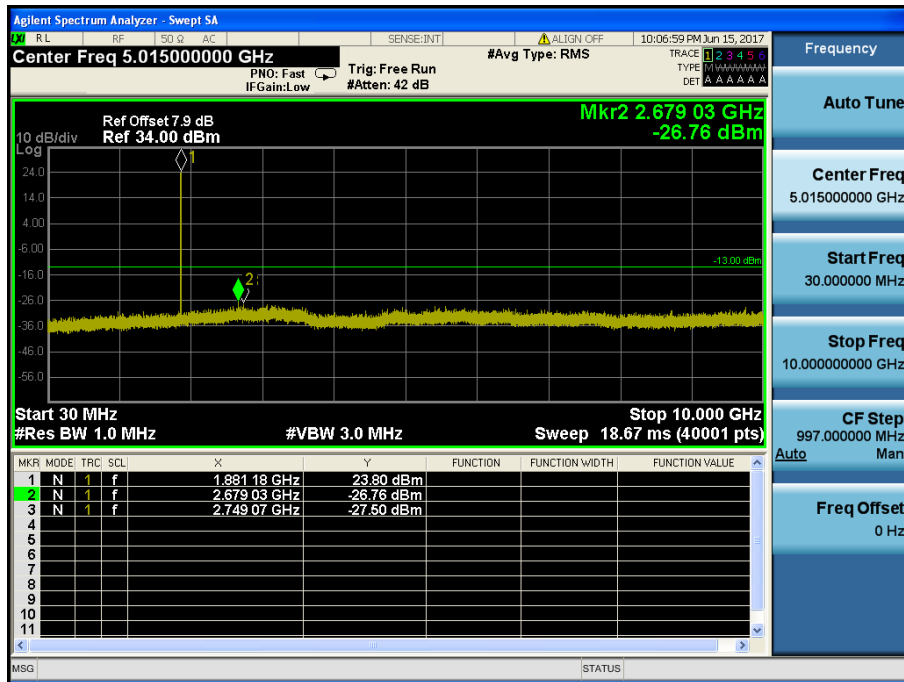

LTE Band 2 / 10MHz / QPSK - RB Size/Offset (50/0) – High Channel

LTE Band 2 / 10MHz / QPSK - RB Size/Offset (50/0) – High Channel

LTE Band 2 / 5MHz / 16QAM - RB Size/Offset (1/12) – Low Channel

LTE Band 2 / 5MHz / 16QAM - RB Size/Offset (1/12) – Low Channel

LTE Band 2 / 5MHz / QPSK - RB Size/Offset (12/13) – Mid Channel

LTE Band 2 / 5MHz / QPSK - RB Size/Offset (12/13) – Mid Channel

LTE Band 2 / 5MHz / 16QAM - RB Size/Offset (12/6) – High Channel

LTE Band 2 / 5MHz / 16QAM - RB Size/Offset (12/6) – High Channel

LTE Band 2 / 3MHz / 16QAM - RB Size/Offset (1/0) – Low Channel

LTE Band 2 / 3MHz / 16QAM - RB Size/Offset (1/0) – Low Channel

LTE Band 2 / 3MHz / QPSK - RB Size/Offset (15/0) – Mid Channel

LTE Band 2 / 3MHz / QPSK - RB Size/Offset (15/0) – Mid Channel