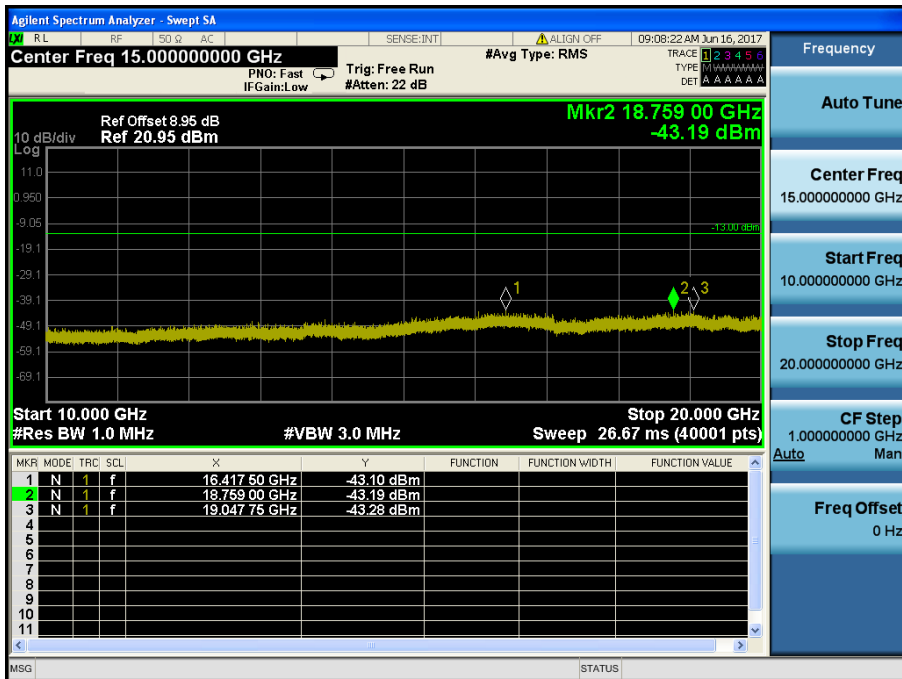

LTE Band 5 / 1.4MHz / 16QAM - RB Size/Offset (1/3) – Low Channel

LTE Band 5 / 1.4MHz / 16QAM - RB Size/Offset (3/0) – Mid Channel

LTE Band 5 / 1.4MHz / QPSK - RB Size/Offset (6/0) – High Channel

8.4.3 LTE Band 2

LTE Band 2 / 20MHz / QPSK - RB Size/Offset (1/99) – Low Channel

LTE Band 2 / 20MHz / QPSK - RB Size/Offset (1/99) – Low Channel

LTE Band 2 / 20MHz / 16QAM - RB Size/Offset (50/25) – Mid Channel

LTE Band 2 / 20MHz / 16QAM - RB Size/Offset (50/25) – Mid Channel

LTE Band 2 / 20MHz / QPSK - RB Size/Offset (50/0) – High Channel

LTE Band 2 / 20MHz / QPSK - RB Size/Offset (50/0) – High Channel

LTE Band 2 / 15MHz / 16QAM - RB Size/Offset (36/0) – Low Channel

LTE Band 2 / 15MHz / 16QAM - RB Size/Offset (36/0) – Low Channel