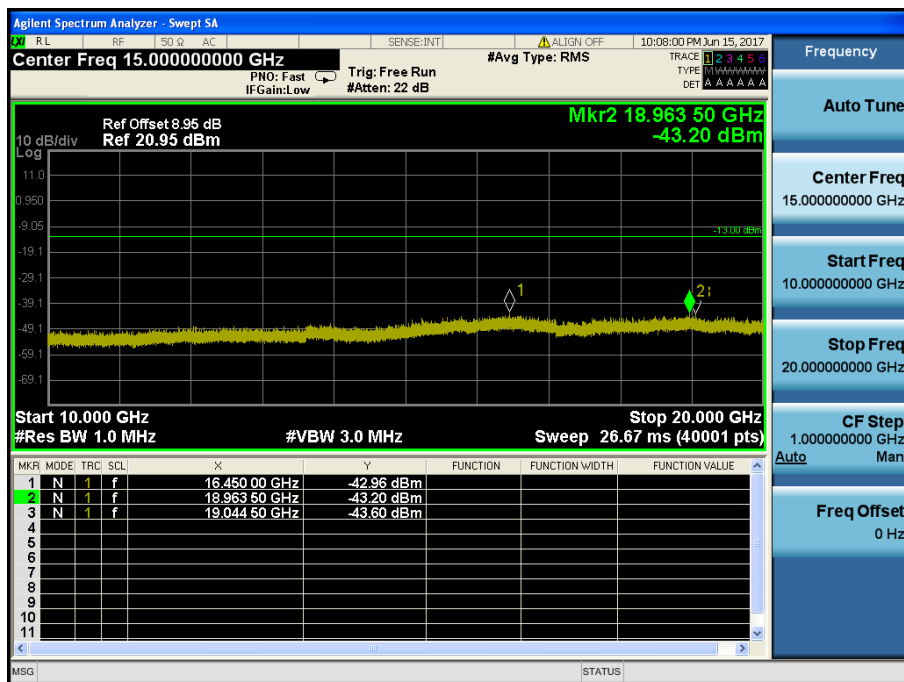

LTE Band 2 / 3MHz / 16QAM - RB Size/Offset (1/0) – Low Channel

LTE Band 2 / 3MHz / 16QAM - RB Size/Offset (1/0) – Low Channel

LTE Band 2 / 3MHz / QPSK - RB Size/Offset (15/0) – Mid Channel

LTE Band 2 / 3MHz / QPSK - RB Size/Offset (15/0) – Mid Channel

LTE Band 2 / 3MHz / QPSK - RB Size/Offset (1/0) – High Channel

LTE Band 2 / 3MHz / QPSK - RB Size/Offset (1/0) – High Channel

LTE Band 2 / 1.4MHz / 16QAM - RB Size/Offset (6/0) – Low Channel

LTE Band 2 / 1.4MHz / 16QAM - RB Size/Offset (6/0) – Low Channel