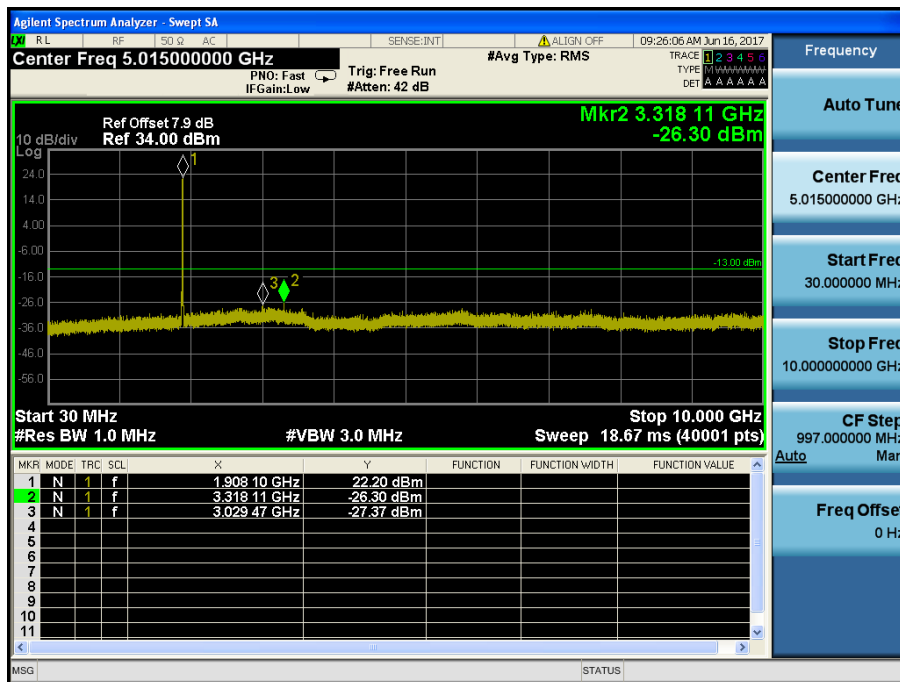

LTE Band 2 / 15MHz / 16QAM - RB Size/Offset (36/39) – High Channel