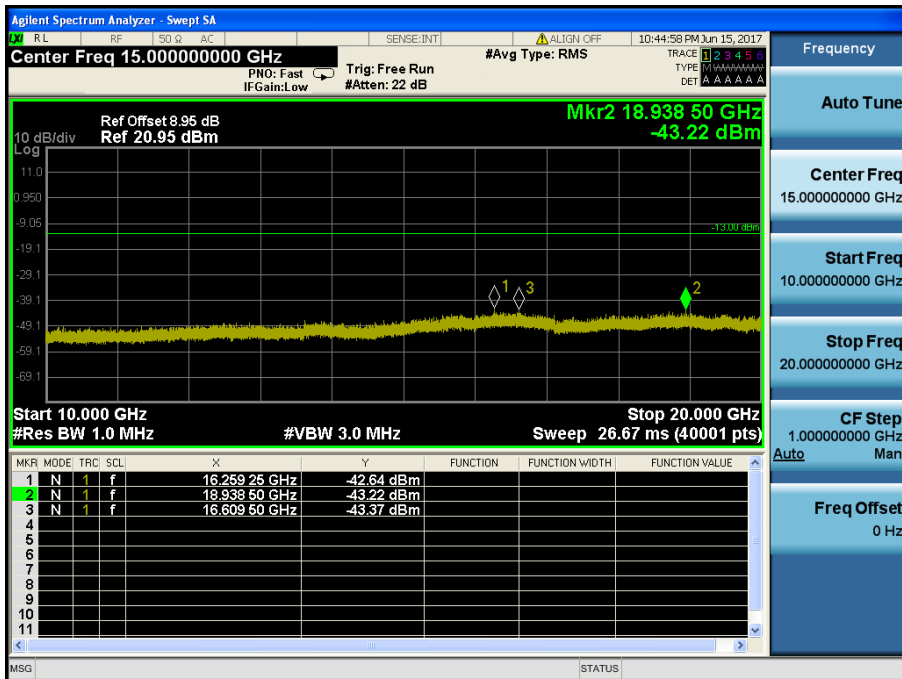

LTE Band 2 / 20MHz / QPSK - RB Size/Offset (50/0) – High Channel

LTE Band 2 / 20MHz / QPSK - RB Size/Offset (50/0) – High Channel

LTE Band 2 / 15MHz / 16QAM - RB Size/Offset (36/0) – Low Channel

LTE Band 2 / 15MHz / 16QAM - RB Size/Offset (36/0) – Low Channel

LTE Band 2 / 15MHz / QPSK - RB Size/Offset (36/0) – Mid Channel

LTE Band 2 / 15MHz / QPSK - RB Size/Offset (36/0) – Mid Channel

LTE Band 2 / 15MHz / 16QAM - RB Size/Offset (36/39) – High Channel

LTE Band 2 / 15MHz / 16QAM - RB Size/Offset (36/39) – High Channel