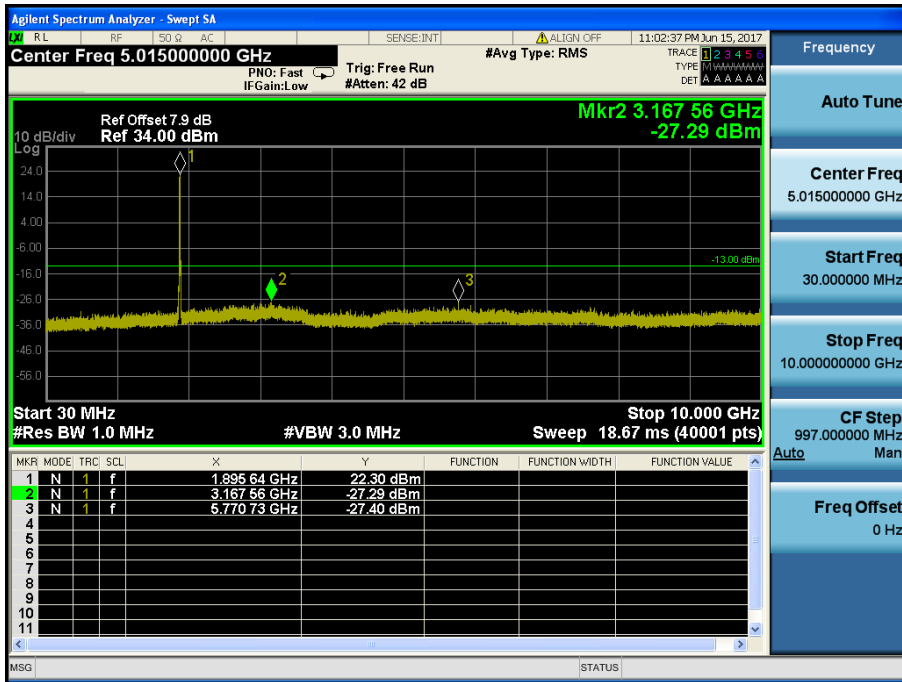

LTE Band 2 / 20MHz / QPSK - RB Size/Offset (1/99) – Low Channel

LTE Band 2 / 20MHz / QPSK - RB Size/Offset (1/99) – Low Channel

LTE Band 2 / 20MHz / 16QAM - RB Size/Offset (50/25) – Mid Channel

LTE Band 2 / 20MHz / 16QAM - RB Size/Offset (50/25) – Mid Channel

LTE Band 2 / 20MHz / QPSK - RB Size/Offset (50/0) – High Channel

LTE Band 2 / 20MHz / QPSK - RB Size/Offset (50/0) – High Channel

LTE Band 2 / 15MHz / 16QAM - RB Size/Offset (36/0) – Low Channel

LTE Band 2 / 15MHz / 16QAM - RB Size/Offset (36/0) – Low Channel