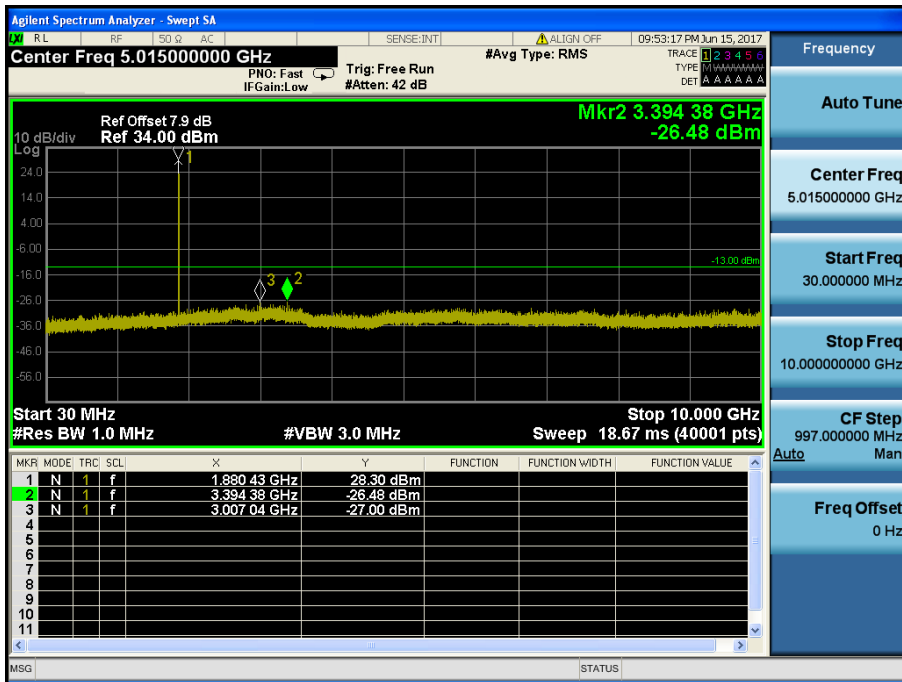

LTE Band 2 / 3MHz / QPSK - RB Size/Offset (1/0) – High Channel

LTE Band 2 / 3MHz / QPSK - RB Size/Offset (1/0) – High Channel

LTE Band 2 / 1.4MHz / 16QAM - RB Size/Offset (6/0) – Low Channel

LTE Band 2 / 1.4MHz / 16QAM - RB Size/Offset (6/0) – Low Channel

LTE Band 2 / 1.4MHz / QPSK - RB Size/Offset (3/3) – Mid Channel

LTE Band 2 / 1.4MHz / QPSK - RB Size/Offset (3/3) – Mid Channel

LTE Band 2 / 1.4MHz / 16QAM - RB Size/Offset (3/1) – High Channel

LTE Band 2 / 1.4MHz / 16QAM - RB Size/Offset (3/1) – High Channel