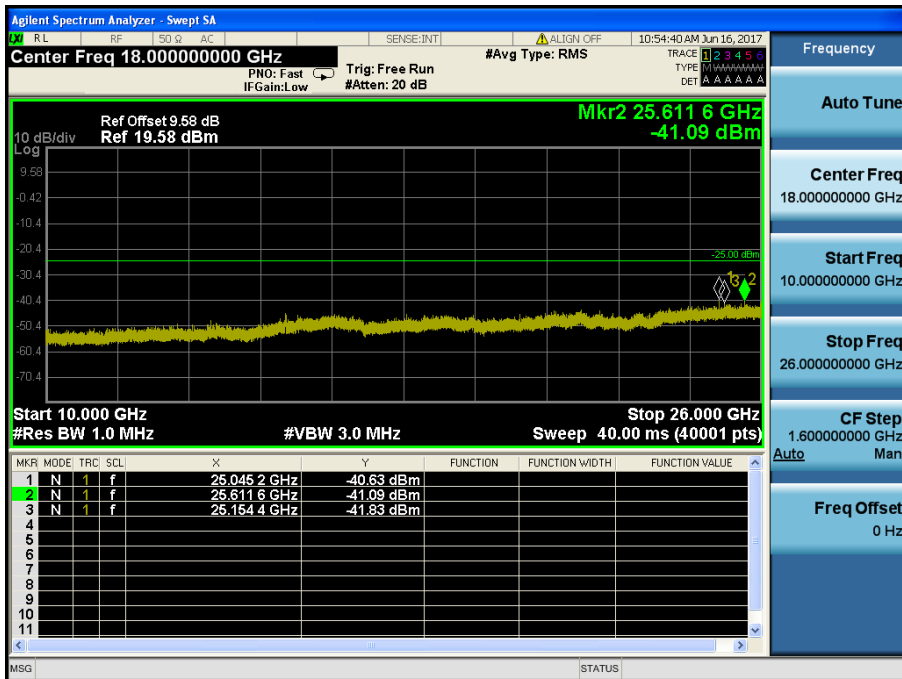

LTE Band 7 / 20MHz / QPSK - RB Size/Offset (50/25) – Mid Channel

LTE Band 7 / 20MHz / QPSK - RB Size/Offset (50/25) – High Channel

LTE Band 7 / 20MHz / QPSK - RB Size/Offset (50/25) – High Channel

LTE Band 7 / 15MHz / 16QAM - RB Size/Offset (36/0) – Low Channel

LTE Band 7 / 15MHz / 16QAM - RB Size/Offset (36/0) – Low Channel

LTE Band 7 / 15MHz / 16QAM - RB Size/Offset (75/0) – Mid Channel

LTE Band 7 / 15MHz / 16QAM - RB Size/Offset (75/0) – Mid Channel

LTE Band 7 / 15MHz / QPSK - RB Size/Offset (36/0) – High Channel

LTE Band 7 / 15MHz / QPSK - RB Size/Offset (36/0) – High Channel

LTE Band 7 / 10MHz / QPSK - RB Size/Offset (1/49) – Low Channel

LTE Band 7 / 10MHz / QPSK - RB Size/Offset (1/49) – Low Channel

LTE Band 7 / 10MHz / 16QAM - RB Size/Offset (50/0) – Mid Channel