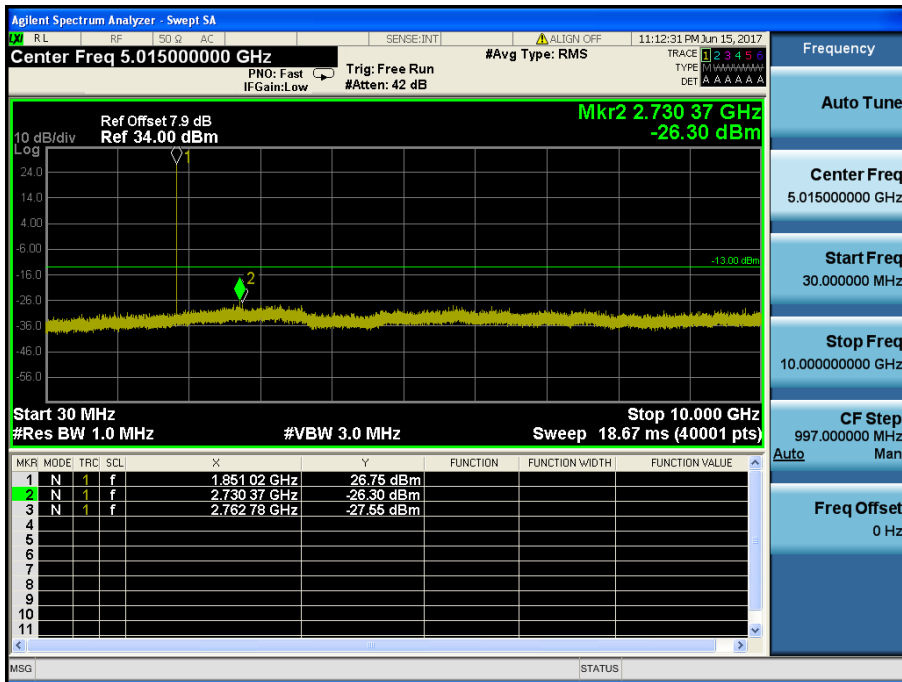

LTE Band 2 / 3MHz / 16QAM - RB Size/Offset (1/0) – Low Channel

LTE Band 2 / 3MHz / 16QAM - RB Size/Offset (1/0) – Low Channel

LTE Band 2 / 3MHz / QPSK - RB Size/Offset (15/0) – Mid Channel

LTE Band 2 / 3MHz / QPSK - RB Size/Offset (15/0) – Mid Channel

LTE Band 2 / 3MHz / QPSK - RB Size/Offset (1/0) – High Channel

LTE Band 2 / 3MHz / QPSK - RB Size/Offset (1/0) – High Channel

LTE Band 2 / 1.4MHz / 16QAM - RB Size/Offset (6/0) – Low Channel

LTE Band 2 / 1.4MHz / 16QAM - RB Size/Offset (6/0) – Low Channel