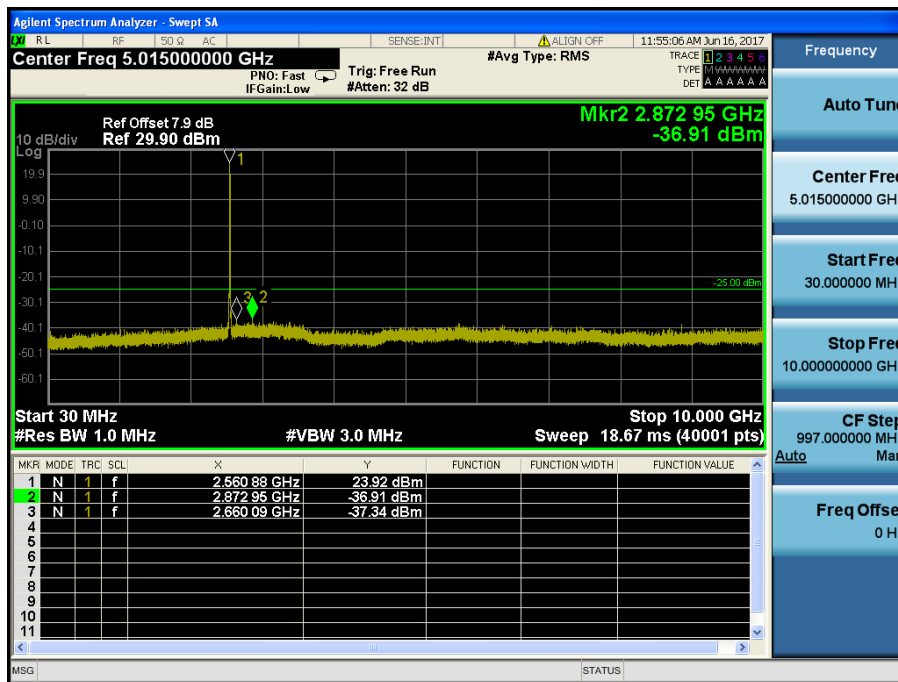

LTE Band 7 / 15MHz / QPSK - RB Size/Offset (36/0) – High Channel

LTE Band 7 / 10MHz / QPSK - RB Size/Offset (1/49) – Low Channel

LTE Band 7 / 10MHz / QPSK - RB Size/Offset (1/49) – Low Channel

LTE Band 7 / 10MHz / 16QAM - RB Size/Offset (50/0) – Mid Channel

LTE Band 7 / 10MHz / 16QAM - RB Size/Offset (50/0) – Mid Channel

LTE Band 7 / 10MHz / 16QAM - RB Size/Offset (25/0) – High Channel

LTE Band 7 / 10MHz / 16QAM - RB Size/Offset (25/0) – High Channel

LTE Band 7 / 5MHz / 16QAM - RB Size/Offset (1/0) – Low Channel