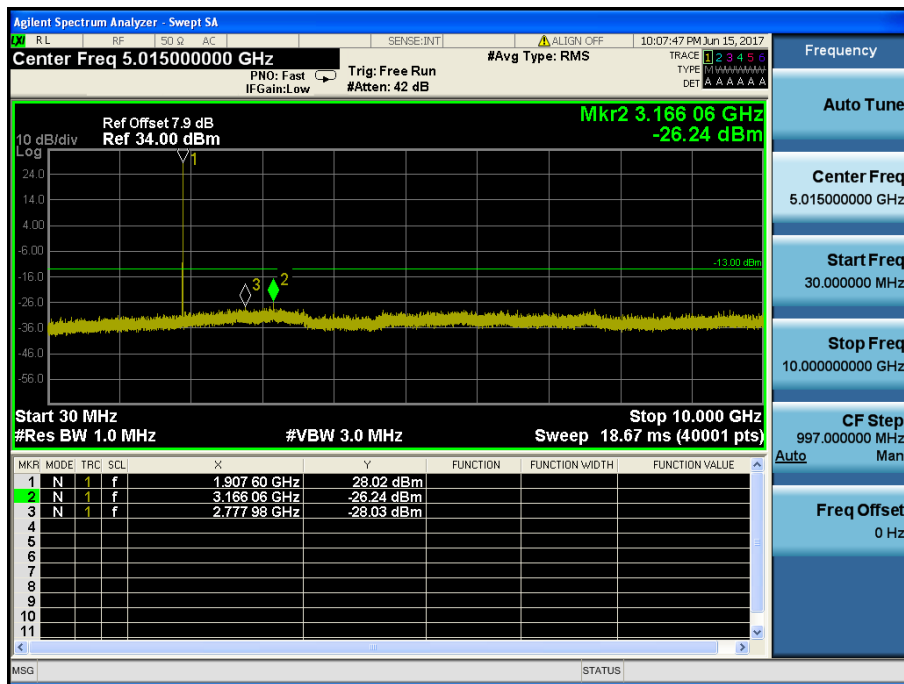

LTE Band 2 / 3MHz / 16QAM - RB Size/Offset (1/0) – Low Channel

LTE Band 2 / 3MHz / 16QAM - RB Size/Offset (1/0) – Low Channel

LTE Band 2 / 3MHz / QPSK - RB Size/Offset (15/0) – Mid Channel

LTE Band 2 / 3MHz / QPSK - RB Size/Offset (15/0) – Mid Channel

LTE Band 2 / 3MHz / QPSK - RB Size/Offset (1/0) – High Channel

LTE Band 2 / 3MHz / QPSK - RB Size/Offset (1/0) – High Channel

LTE Band 2 / 1.4MHz / 16QAM - RB Size/Offset (6/0) – Low Channel

LTE Band 2 / 1.4MHz / 16QAM - RB Size/Offset (6/0) – Low Channel