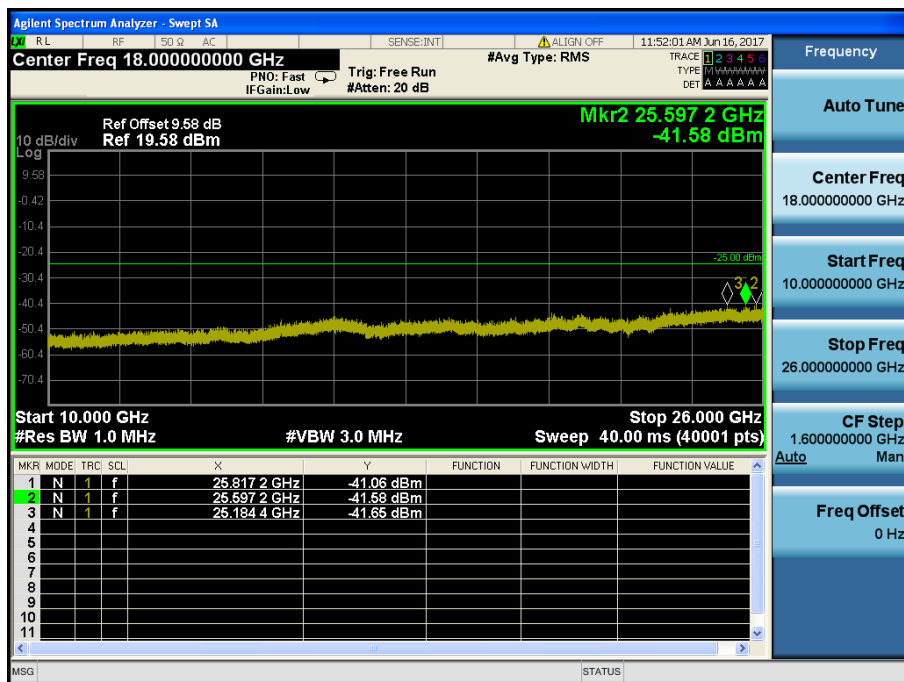

LTE Band 7 / 15MHz / QPSK - RB Size/Offset (36/0) – High Channel

LTE Band 7 / 10MHz / QPSK - RB Size/Offset (1/49) – Low Channel

LTE Band 7 / 10MHz / QPSK - RB Size/Offset (1/49) – Low Channel

LTE Band 7 / 10MHz / 16QAM - RB Size/Offset (50/0) – Mid Channel

LTE Band 7 / 10MHz / 16QAM - RB Size/Offset (50/0) – Mid Channel

LTE Band 7 / 10MHz / 16QAM - RB Size/Offset (25/0) – High Channel

LTE Band 7 / 10MHz / 16QAM - RB Size/Offset (25/0) – High Channel

LTE Band 7 / 5MHz / 16QAM - RB Size/Offset (1/0) – Low Channel