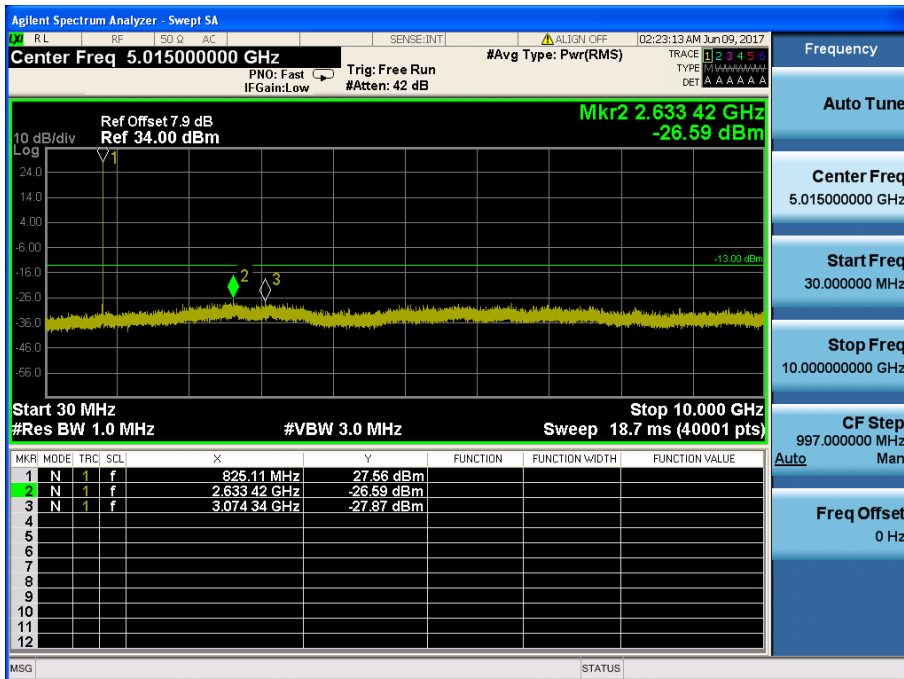

LTE Band 5 / 5MHz / QPSK - RB Size/Offset (1/0) – High Channel

LTE Band 5 / 3MHz / 16QAM - RB Size/Offset (8/3) – Low Channel

LTE Band 5 / 3MHz / 16QAM - RB Size/Offset (1/7) – Mid Channel

LTE Band 5 / 3MHz / QPSK - RB Size/Offset (8/0) – High Channel

LTE Band 5 / 1.4MHz / 16QAM - RB Size/Offset (1/3) – Low Channel

LTE Band 5 / 1.4MHz / 16QAM - RB Size/Offset (3/0) – Mid Channel

LTE Band 5 / 1.4MHz / QPSK - RB Size/Offset (6/0) – High Channel

8.4.3 LTE Band 2