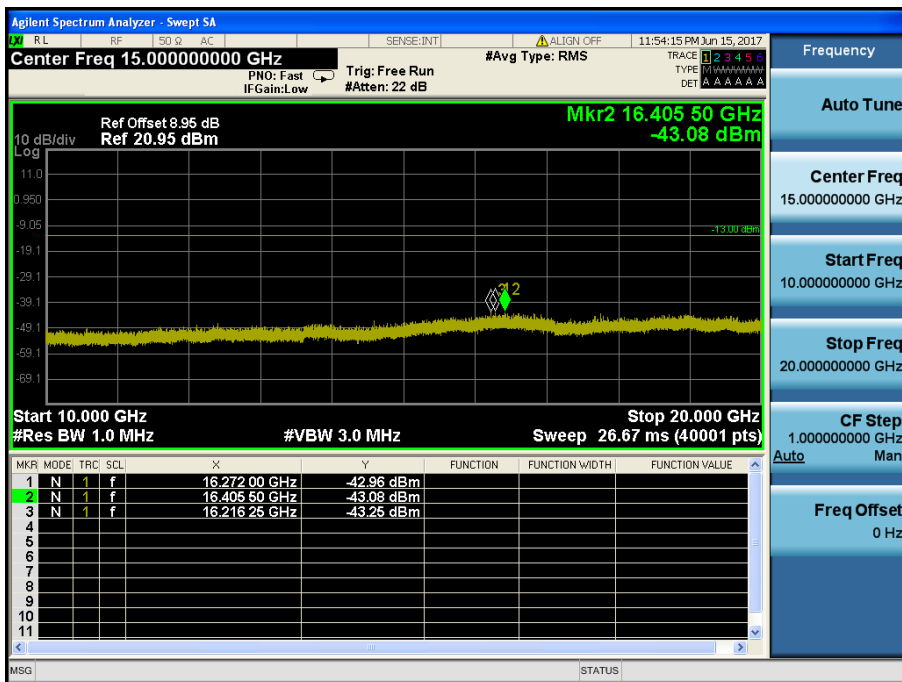

LTE Band 2 / 10MHz / QPSK - RB Size/Offset (25/12) – Low Channel

LTE Band 2 / 10MHz / QPSK - RB Size/Offset (25/12) – Low Channel

LTE Band 2 / 10MHz / QPSK - RB Size/Offset (25/0) – Mid Channel

LTE Band 2 / 10MHz / QPSK - RB Size/Offset (25/0) – Mid Channel

LTE Band 2 / 10MHz / QPSK - RB Size/Offset (50/0) – High Channel

LTE Band 2 / 10MHz / QPSK - RB Size/Offset (50/0) – High Channel

LTE Band 2 / 5MHz / 16QAM - RB Size/Offset (1/12) – Low Channel

LTE Band 2 / 5MHz / 16QAM - RB Size/Offset (1/12) – Low Channel