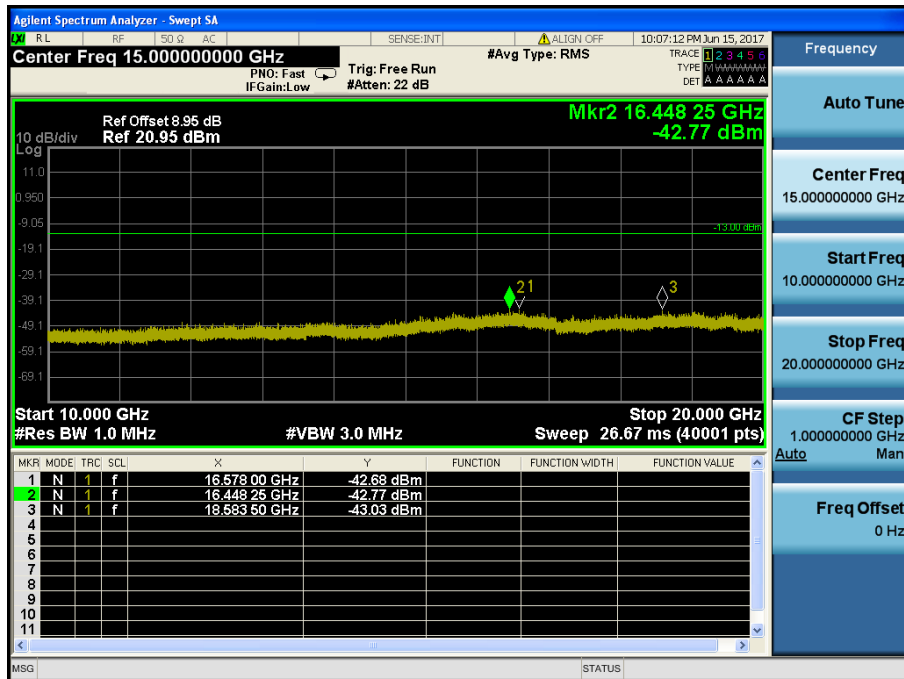

LTE Band 2 / 10MHz / QPSK - RB Size/Offset (50/0) – High Channel

LTE Band 2 / 10MHz / QPSK - RB Size/Offset (50/0) – High Channel

LTE Band 2 / 5MHz / 16QAM - RB Size/Offset (1/12) – Low Channel

LTE Band 2 / 5MHz / 16QAM - RB Size/Offset (1/12) – Low Channel

LTE Band 2 / 5MHz / QPSK - RB Size/Offset (12/13) – Mid Channel

LTE Band 2 / 5MHz / QPSK - RB Size/Offset (12/13) – Mid Channel

LTE Band 2 / 5MHz / 16QAM - RB Size/Offset (12/6) – High Channel

LTE Band 2 / 5MHz / 16QAM - RB Size/Offset (12/6) – High Channel

LTE Band 2 / 3MHz / 16QAM - RB Size/Offset (1/0) – Low Channel

LTE Band 2 / 3MHz / 16QAM - RB Size/Offset (1/0) – Low Channel

LTE Band 2 / 3MHz / QPSK - RB Size/Offset (15/0) – Mid Channel

LTE Band 2 / 3MHz / QPSK - RB Size/Offset (15/0) – Mid Channel