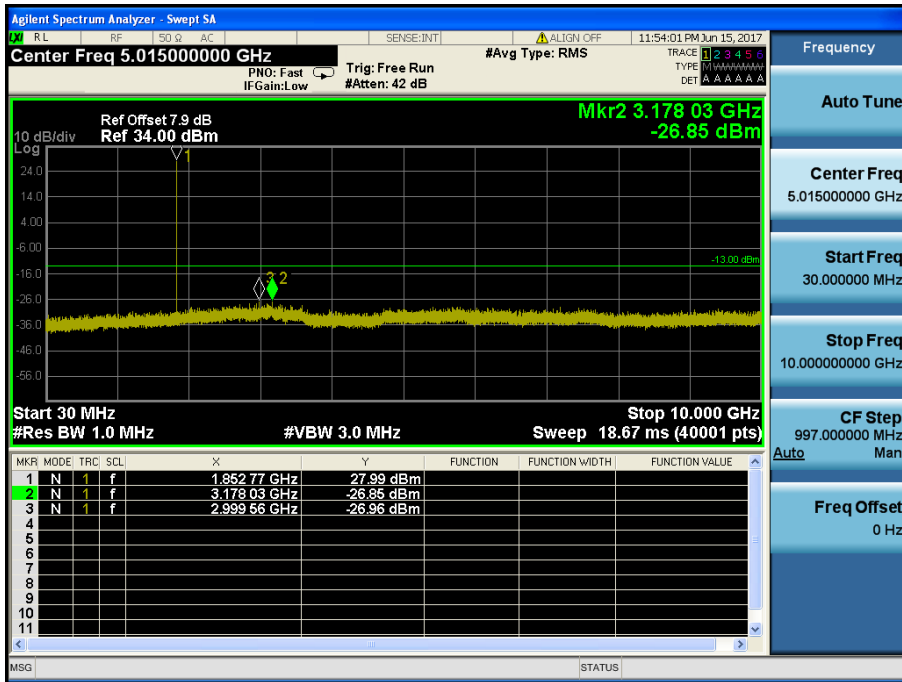

LTE Band 2 / 10MHz / QPSK - RB Size/Offset (25/12) – Low Channel

LTE Band 2 / 10MHz / QPSK - RB Size/Offset (25/12) – Low Channel

LTE Band 2 / 10MHz / QPSK - RB Size/Offset (25/0) – Mid Channel

LTE Band 2 / 10MHz / QPSK - RB Size/Offset (25/0) – Mid Channel

LTE Band 2 / 10MHz / QPSK - RB Size/Offset (50/0) – High Channel

LTE Band 2 / 10MHz / QPSK - RB Size/Offset (50/0) – High Channel

LTE Band 2 / 5MHz / 16QAM - RB Size/Offset (1/12) – Low Channel

LTE Band 2 / 5MHz / 16QAM - RB Size/Offset (1/12) – Low Channel