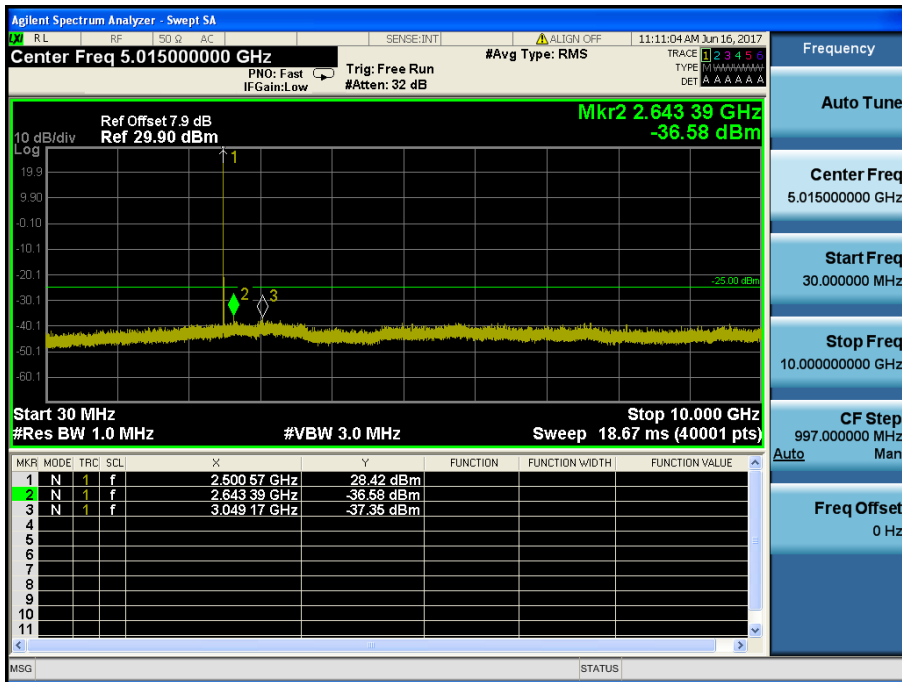

LTE Band 7 / 15MHz / QPSK - RB Size/Offset (36/0) – High Channel

LTE Band 7 / 10MHz / QPSK - RB Size/Offset (1/49) – Low Channel

LTE Band 7 / 10MHz / QPSK - RB Size/Offset (1/49) – Low Channel

LTE Band 7 / 10MHz / 16QAM - RB Size/Offset (50/0) – Mid Channel

LTE Band 7 / 10MHz / 16QAM - RB Size/Offset (50/0) – Mid Channel

LTE Band 7 / 10MHz / 16QAM - RB Size/Offset (25/0) – High Channel

LTE Band 7 / 10MHz / 16QAM - RB Size/Offset (25/0) – High Channel

LTE Band 7 / 5MHz / 16QAM - RB Size/Offset (1/0) – Low Channel