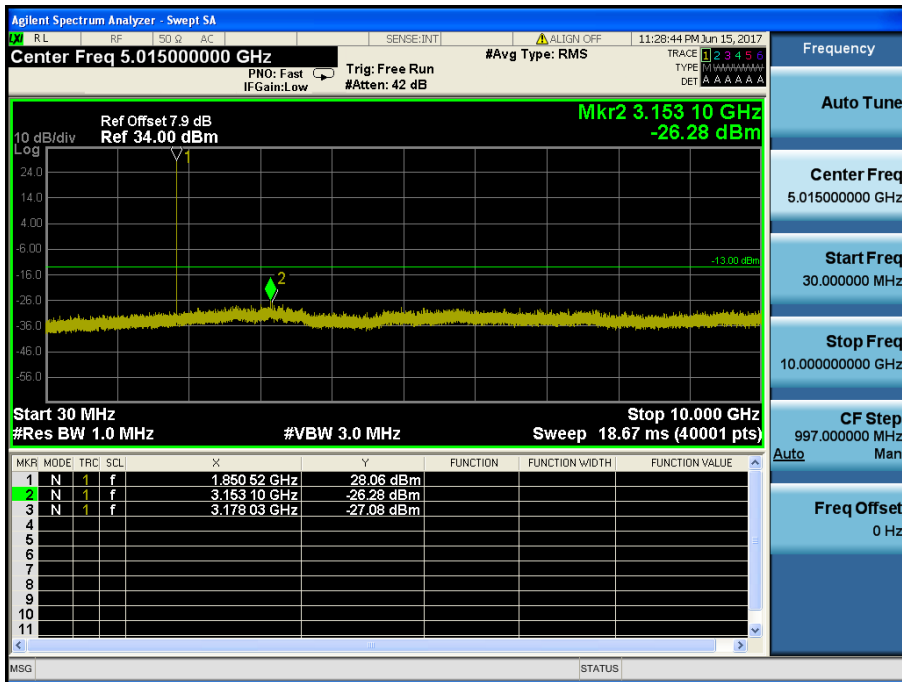

LTE Band 2 / 10MHz / QPSK - RB Size/Offset (50/0) – High Channel

LTE Band 2 / 10MHz / QPSK - RB Size/Offset (50/0) – High Channel

LTE Band 2 / 5MHz / 16QAM - RB Size/Offset (1/12) – Low Channel

LTE Band 2 / 5MHz / 16QAM - RB Size/Offset (1/12) – Low Channel

LTE Band 2 / 5MHz / QPSK - RB Size/Offset (12/13) – Mid Channel

LTE Band 2 / 5MHz / QPSK - RB Size/Offset (12/13) – Mid Channel

LTE Band 2 / 5MHz / 16QAM - RB Size/Offset (12/6) – High Channel

LTE Band 2 / 5MHz / 16QAM - RB Size/Offset (12/6) – High Channel

LTE Band 2 / 3MHz / 16QAM - RB Size/Offset (1/0) – Low Channel

LTE Band 2 / 3MHz / 16QAM - RB Size/Offset (1/0) – Low Channel

LTE Band 2 / 3MHz / QPSK - RB Size/Offset (15/0) – Mid Channel

LTE Band 2 / 3MHz / QPSK - RB Size/Offset (15/0) – Mid Channel