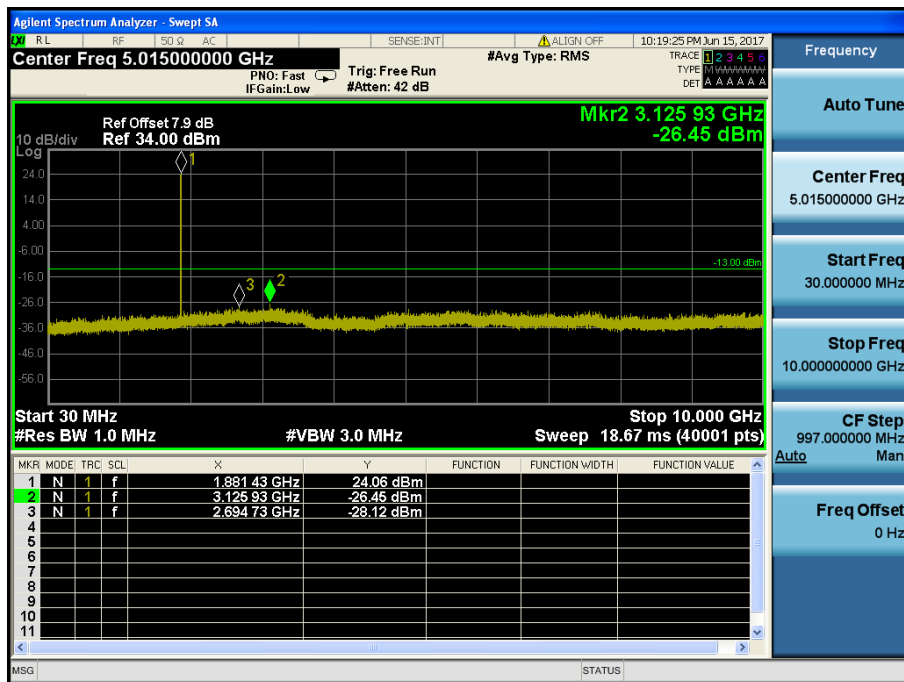

LTE Band 2 / 10MHz / QPSK - RB Size/Offset (25/12) – Low Channel

LTE Band 2 / 10MHz / QPSK - RB Size/Offset (25/12) – Low Channel

LTE Band 2 / 10MHz / QPSK - RB Size/Offset (25/0) – Mid Channel

LTE Band 2 / 10MHz / QPSK - RB Size/Offset (25/0) – Mid Channel

LTE Band 2 / 10MHz / QPSK - RB Size/Offset (50/0) – High Channel

LTE Band 2 / 10MHz / QPSK - RB Size/Offset (50/0) – High Channel

LTE Band 2 / 5MHz / 16QAM - RB Size/Offset (1/12) – Low Channel

LTE Band 2 / 5MHz / 16QAM - RB Size/Offset (1/12) – Low Channel

LTE Band 2 / 5MHz / QPSK - RB Size/Offset (12/13) – Mid Channel

LTE Band 2 / 5MHz / QPSK - RB Size/Offset (12/13) – Mid Channel

LTE Band 2 / 5MHz / 16QAM - RB Size/Offset (12/6) – High Channel

LTE Band 2 / 5MHz / 16QAM - RB Size/Offset (12/6) – High Channel