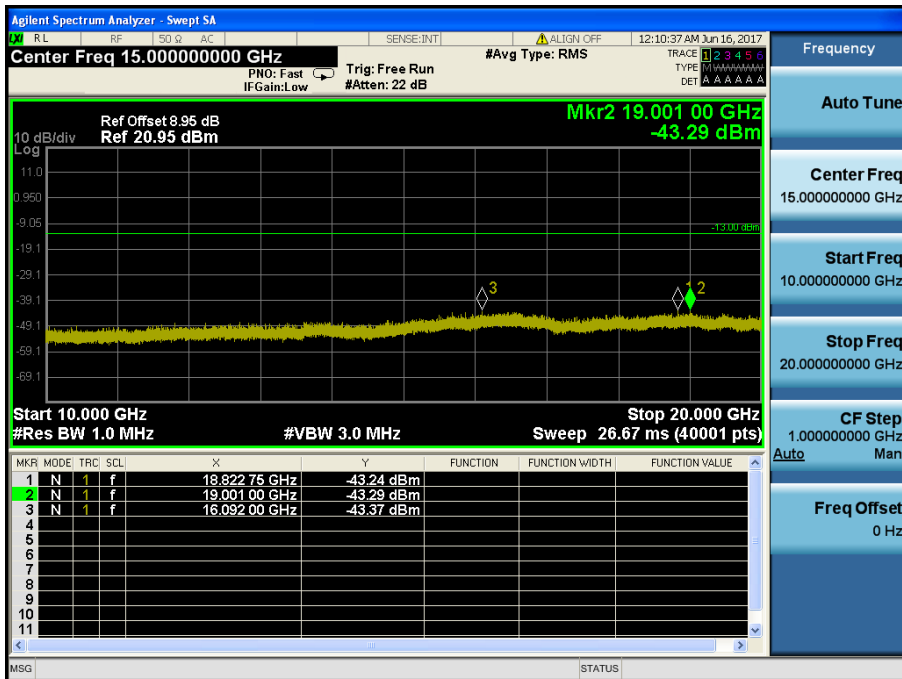

LTE Band 2 / 10MHz / QPSK - RB Size/Offset (50/0) – High Channel

LTE Band 2 / 10MHz / QPSK - RB Size/Offset (50/0) – High Channel

LTE Band 2 / 5MHz / 16QAM - RB Size/Offset (1/12) – Low Channel

LTE Band 2 / 5MHz / 16QAM - RB Size/Offset (1/12) – Low Channel

LTE Band 2 / 5MHz / QPSK - RB Size/Offset (12/13) – Mid Channel

LTE Band 2 / 5MHz / QPSK - RB Size/Offset (12/13) – Mid Channel

LTE Band 2 / 5MHz / 16QAM - RB Size/Offset (12/6) – High Channel

LTE Band 2 / 5MHz / 16QAM - RB Size/Offset (12/6) – High Channel