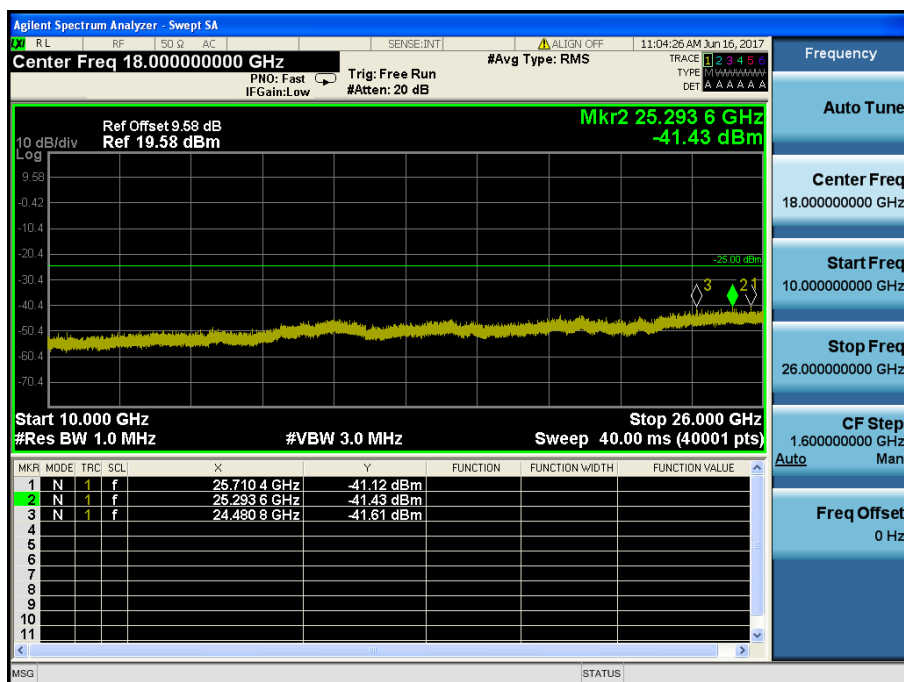

LTE Band 2 / 1.4MHz / QPSK - RB Size/Offset (3/3) – Mid Channel

LTE Band 2 / 1.4MHz / QPSK - RB Size/Offset (3/3) – Mid Channel

LTE Band 2 / 1.4MHz / 16QAM - RB Size/Offset (3/1) – High Channel

LTE Band 2 / 1.4MHz / 16QAM - RB Size/Offset (3/1) – High Channel

8.4.4 LTE Band 7

LTE Band 7 / 20MHz / QPSK - RB Size/Offset (50/0) – Low Channel

LTE Band 7 / 20MHz / QPSK - RB Size/Offset (50/0) – Low Channel

LTE Band 7 / 20MHz / QPSK - RB Size/Offset (50/25) – Mid Channel

LTE Band 7 / 20MHz / QPSK - RB Size/Offset (50/25) – Mid Channel

LTE Band 7 / 20MHz / QPSK - RB Size/Offset (50/25) – High Channel

LTE Band 7 / 20MHz / QPSK - RB Size/Offset (50/25) – High Channel

LTE Band 7 / 15MHz / 16QAM - RB Size/Offset (36/0) – Low Channel