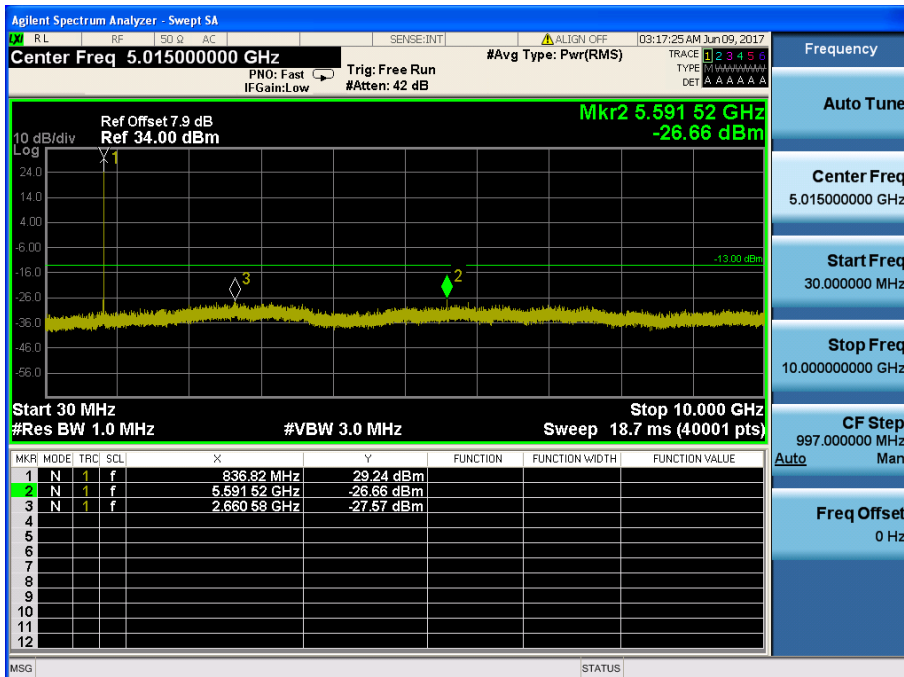

LTE Band 5 / 10MHz / QPSK - RB Size/Offset (50/0) – Mid Channel

LTE Band 5 / 10MHz / QPSK - RB Size/Offset (1/0) – High Channel

LTE Band 5 / 5MHz / QPSK - RB Size/Offset (12/13) – Low Channel

LTE Band 5 / 5MHz / 16QAM - RB Size/Offset (12/6) – Mid Channel

LTE Band 5 / 5MHz / QPSK - RB Size/Offset (1/0) – High Channel

LTE Band 5 / 3MHz / 16QAM - RB Size/Offset (8/3) – Low Channel

LTE Band 5 / 3MHz / 16QAM - RB Size/Offset (1/7) – Mid Channel

LTE Band 5 / 3MHz / QPSK - RB Size/Offset (8/0) – High Channel