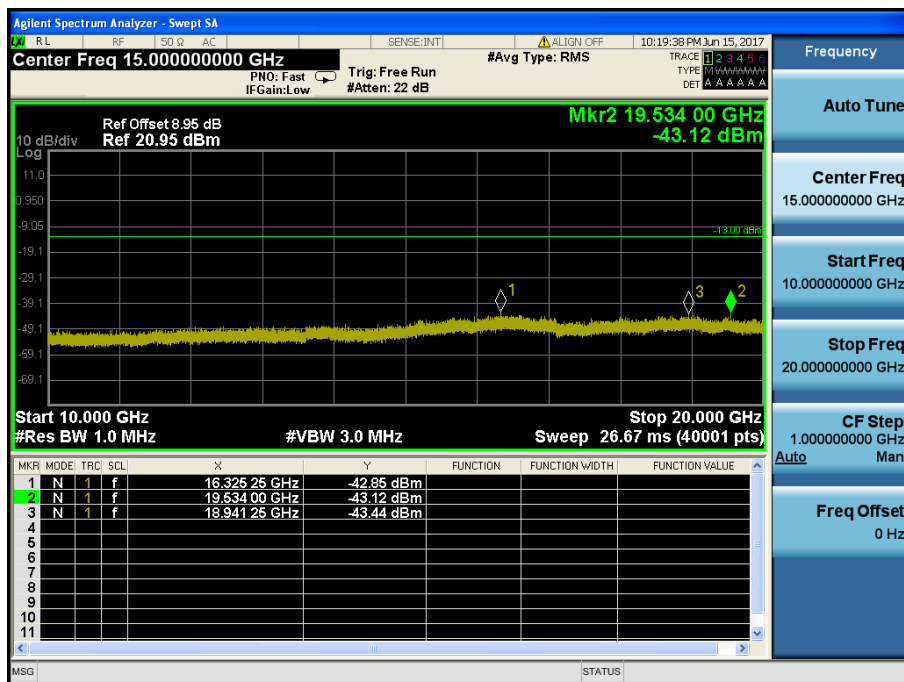

LTE Band 2 / 10MHz / QPSK - RB Size/Offset (50/0) – High Channel

LTE Band 2 / 10MHz / QPSK - RB Size/Offset (50/0) – High Channel

LTE Band 2 / 5MHz / 16QAM - RB Size/Offset (1/12) – Low Channel

LTE Band 2 / 5MHz / 16QAM - RB Size/Offset (1/12) – Low Channel

LTE Band 2 / 5MHz / QPSK - RB Size/Offset (12/13) – Mid Channel

LTE Band 2 / 5MHz / QPSK - RB Size/Offset (12/13) – Mid Channel

LTE Band 2 / 5MHz / 16QAM - RB Size/Offset (12/6) – High Channel

LTE Band 2 / 5MHz / 16QAM - RB Size/Offset (12/6) – High Channel