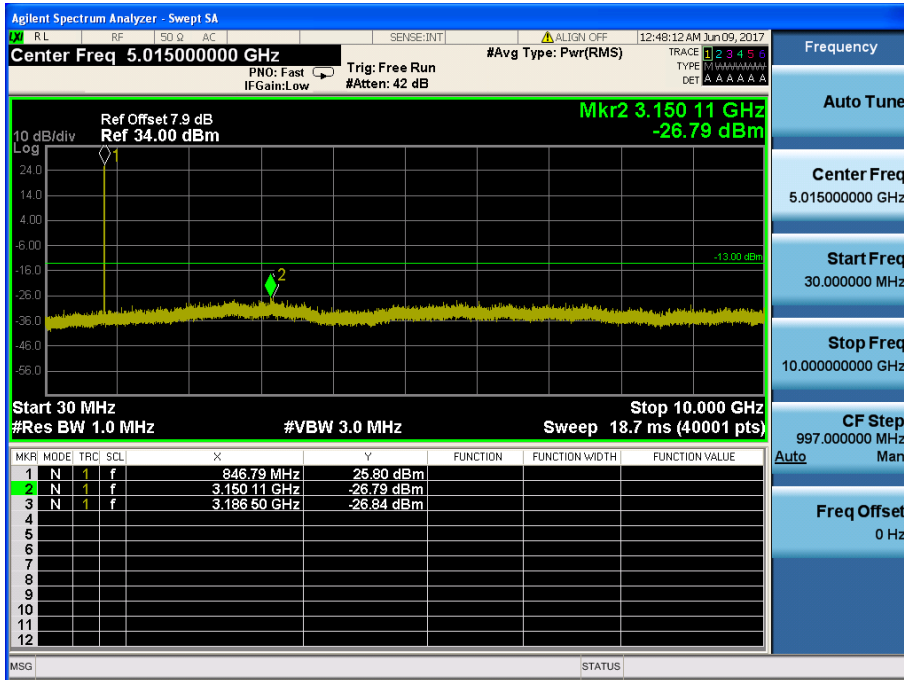

LTE Band 5 / 10MHz / QPSK - RB Size/Offset (50/0) – Mid Channel

LTE Band 5 / 10MHz / QPSK - RB Size/Offset (1/0) – High Channel

LTE Band 5 / 5MHz / QPSK - RB Size/Offset (12/13) – Low Channel

LTE Band 5 / 5MHz / 16QAM - RB Size/Offset (12/6) – Mid Channel

LTE Band 5 / 5MHz / QPSK - RB Size/Offset (1/0) – High Channel

LTE Band 5 / 3MHz / 16QAM - RB Size/Offset (8/3) – Low Channel

LTE Band 5 / 3MHz / 16QAM - RB Size/Offset (1/7) – Mid Channel

LTE Band 5 / 3MHz / QPSK - RB Size/Offset (8/0) – High Channel