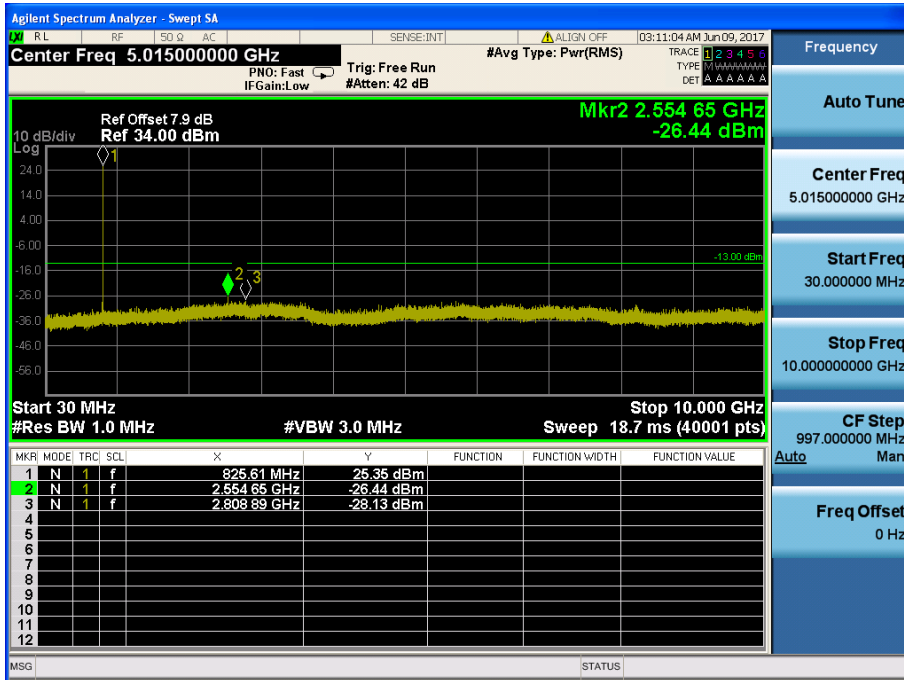

LTE Band 5 / 10MHz / QPSK - RB Size/Offset (50/0) – Mid Channel

LTE Band 5 / 10MHz / QPSK - RB Size/Offset (1/0) – High Channel

LTE Band 5 / 5MHz / QPSK - RB Size/Offset (12/13) – Low Channel

LTE Band 5 / 5MHz / 16QAM - RB Size/Offset (12/6) – Mid Channel

LTE Band 5 / 5MHz / QPSK - RB Size/Offset (1/0) – High Channel

LTE Band 5 / 3MHz / 16QAM - RB Size/Offset (8/3) – Low Channel

LTE Band 5 / 3MHz / 16QAM - RB Size/Offset (1/7) – Mid Channel

LTE Band 5 / 3MHz / QPSK - RB Size/Offset (8/0) – High Channel