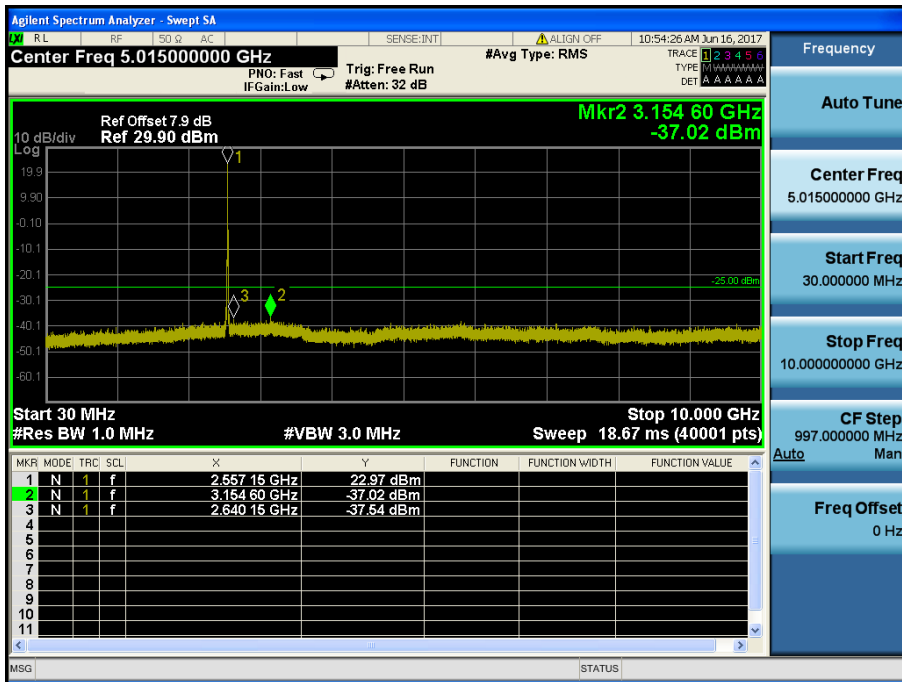

8.4.4 LTE Band 7

LTE Band 7 / 20MHz / QPSK - RB Size/Offset (50/0) – Low Channel

LTE Band 7 / 20MHz / QPSK - RB Size/Offset (50/0) – Low Channel

LTE Band 7 / 20MHz / QPSK - RB Size/Offset (50/25) – Mid Channel

LTE Band 7 / 20MHz / QPSK - RB Size/Offset (50/25) – Mid Channel

LTE Band 7 / 20MHz / QPSK - RB Size/Offset (50/25) – High Channel

LTE Band 7 / 20MHz / QPSK - RB Size/Offset (50/25) – High Channel

LTE Band 7 / 15MHz / 16QAM - RB Size/Offset (36/0) – Low Channel

LTE Band 7 / 15MHz / 16QAM - RB Size/Offset (36/0) – Low Channel

LTE Band 7 / 15MHz / 16QAM - RB Size/Offset (75/0) – Mid Channel

LTE Band 7 / 15MHz / 16QAM - RB Size/Offset (75/0) – Mid Channel

LTE Band 7 / 15MHz / QPSK - RB Size/Offset (36/0) – High Channel