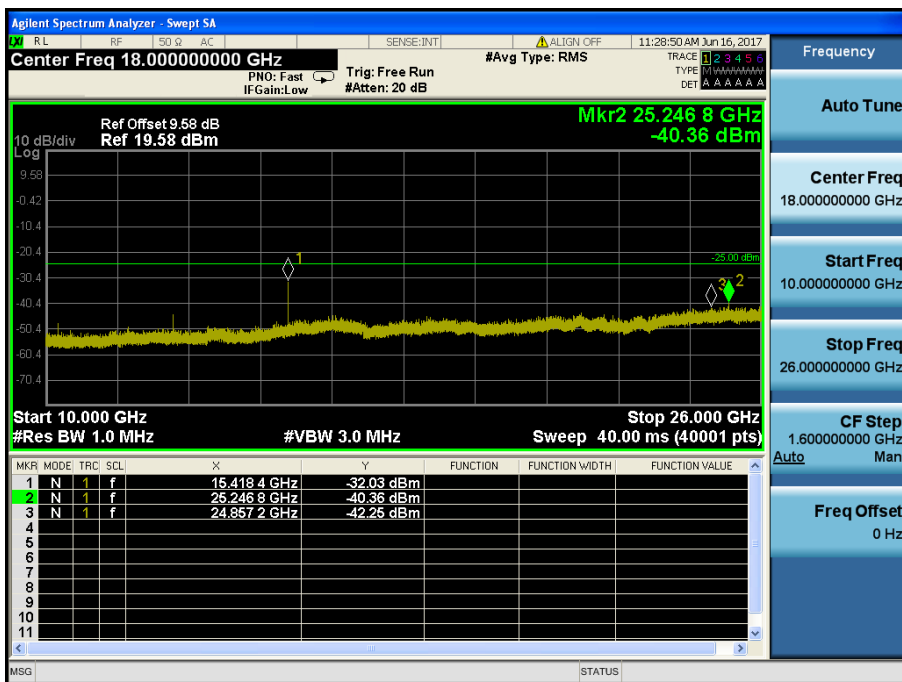

LTE Band 7 / 10MHz / 16QAM - RB Size/Offset (50/0) – Mid Channel

LTE Band 7 / 10MHz / 16QAM - RB Size/Offset (25/0) – High Channel

LTE Band 7 / 10MHz / 16QAM - RB Size/Offset (25/0) – High Channel

LTE Band 7 / 5MHz / 16QAM - RB Size/Offset (1/0) – Low Channel

LTE Band 7 / 5MHz / 16QAM - RB Size/Offset (1/0) – Low Channel

LTE Band 7 / 5MHz / QPSK - RB Size/Offset (12/6) – Mid Channel

LTE Band 7 / 5MHz / QPSK - RB Size/Offset (12/6) – Mid Channel

LTE Band 7 / 5MHz / 16QAM - RB Size/Offset (1/24) – High Channel

LTE Band 7 / 5MHz / 16QAM - RB Size/Offset (1/24) – High Channel