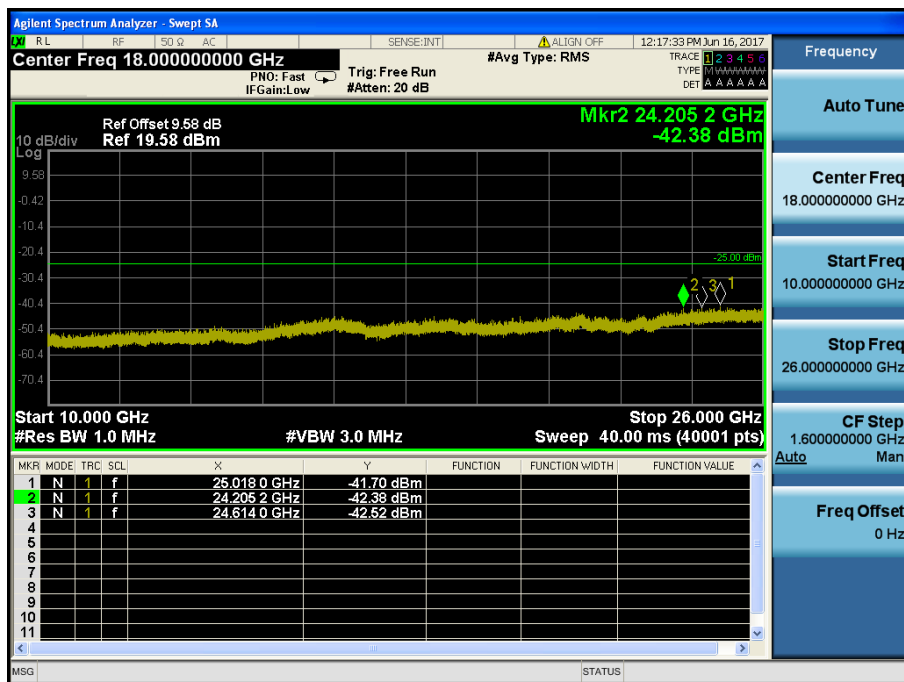

8.4.4 LTE Band 7

LTE Band 7 / 20MHz / QPSK - RB Size/Offset (50/0) – Low Channel

LTE Band 7 / 20MHz / QPSK - RB Size/Offset (50/0) – Low Channel

LTE Band 7 / 20MHz / QPSK - RB Size/Offset (50/25) – Mid Channel

LTE Band 7 / 20MHz / QPSK - RB Size/Offset (50/25) – Mid Channel

LTE Band 7 / 20MHz / QPSK - RB Size/Offset (50/25) – High Channel

LTE Band 7 / 20MHz / QPSK - RB Size/Offset (50/25) – High Channel

LTE Band 7 / 15MHz / 16QAM - RB Size/Offset (36/0) – Low Channel

LTE Band 7 / 15MHz / 16QAM - RB Size/Offset (36/0) – Low Channel

LTE Band 7 / 15MHz / 16QAM - RB Size/Offset (75/0) – Mid Channel

LTE Band 7 / 15MHz / 16QAM - RB Size/Offset (75/0) – Mid Channel

LTE Band 7 / 15MHz / QPSK - RB Size/Offset (36/0) – High Channel