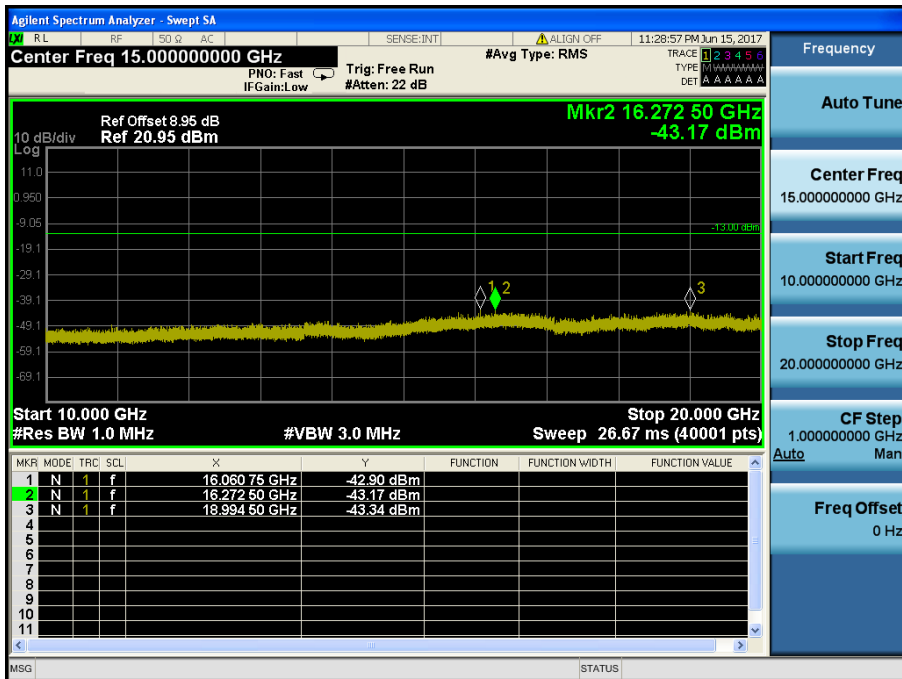

LTE Band 2 / 10MHz / QPSK - RB Size/Offset (50/0) – High Channel

LTE Band 2 / 10MHz / QPSK - RB Size/Offset (50/0) – High Channel

LTE Band 2 / 5MHz / 16QAM - RB Size/Offset (1/12) – Low Channel

LTE Band 2 / 5MHz / 16QAM - RB Size/Offset (1/12) – Low Channel

LTE Band 2 / 5MHz / QPSK - RB Size/Offset (12/13) – Mid Channel

LTE Band 2 / 5MHz / QPSK - RB Size/Offset (12/13) – Mid Channel

LTE Band 2 / 5MHz / 16QAM - RB Size/Offset (12/6) – High Channel

LTE Band 2 / 5MHz / 16QAM - RB Size/Offset (12/6) – High Channel

LTE Band 2 / 3MHz / 16QAM - RB Size/Offset (1/0) – Low Channel

LTE Band 2 / 3MHz / 16QAM - RB Size/Offset (1/0) – Low Channel

LTE Band 2 / 3MHz / QPSK - RB Size/Offset (15/0) – Mid Channel

LTE Band 2 / 3MHz / QPSK - RB Size/Offset (15/0) – Mid Channel