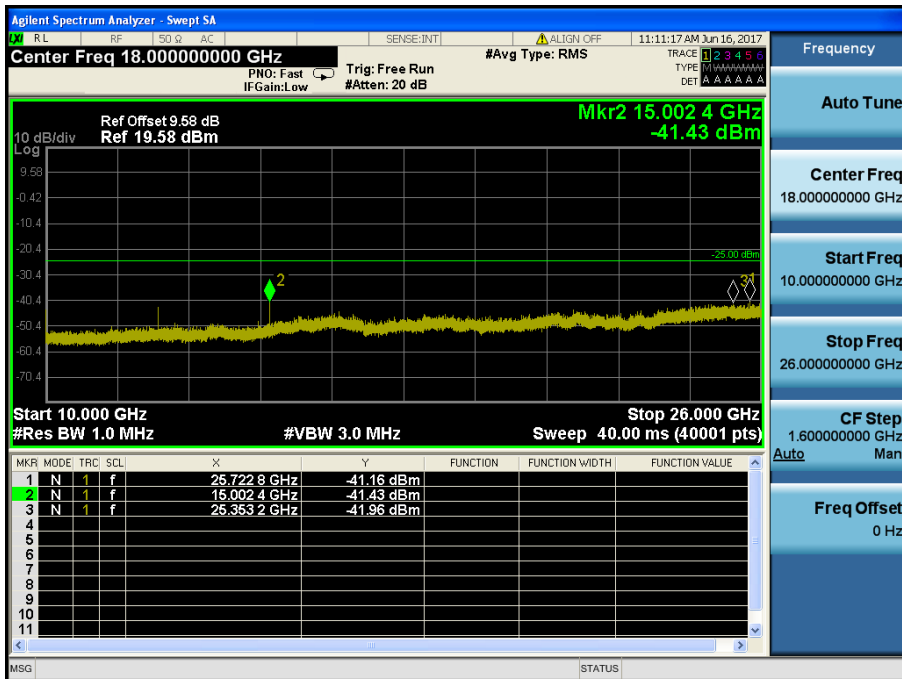

LTE Band 7 / 15MHz / QPSK - RB Size/Offset (36/0) – High Channel

LTE Band 7 / 10MHz / QPSK - RB Size/Offset (1/49) – Low Channel

LTE Band 7 / 10MHz / QPSK - RB Size/Offset (1/49) – Low Channel

LTE Band 7 / 10MHz / 16QAM - RB Size/Offset (50/0) – Mid Channel

LTE Band 7 / 10MHz / 16QAM - RB Size/Offset (50/0) – Mid Channel

LTE Band 7 / 10MHz / 16QAM - RB Size/Offset (25/0) – High Channel

LTE Band 7 / 10MHz / 16QAM - RB Size/Offset (25/0) – High Channel

LTE Band 7 / 5MHz / 16QAM - RB Size/Offset (1/0) – Low Channel

LTE Band 7 / 5MHz / 16QAM - RB Size/Offset (1/0) – Low Channel

LTE Band 7 / 5MHz / QPSK - RB Size/Offset (12/6) – Mid Channel

LTE Band 7 / 5MHz / QPSK - RB Size/Offset (12/6) – Mid Channel

LTE Band 7 / 5MHz / 16QAM - RB Size/Offset (1/24) – High Channel