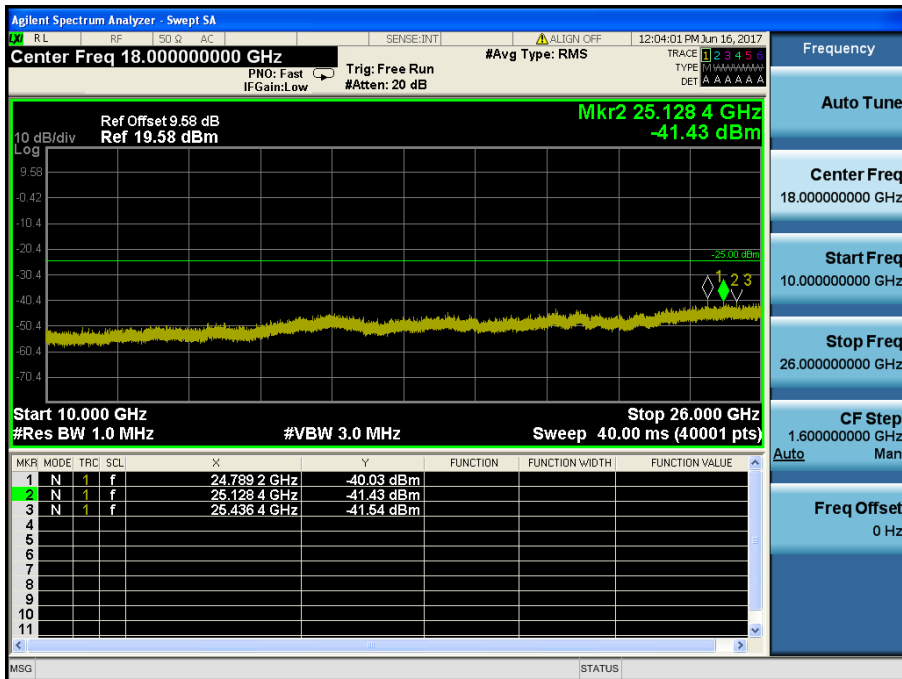

8.4.4 LTE Band 7

LTE Band 7 / 20MHz / QPSK - RB Size/Offset (50/0) – Low Channel

LTE Band 7 / 20MHz / QPSK - RB Size/Offset (50/0) – Low Channel

LTE Band 7 / 20MHz / QPSK - RB Size/Offset (50/25) – Mid Channel

LTE Band 7 / 20MHz / QPSK - RB Size/Offset (50/25) – Mid Channel

LTE Band 7 / 20MHz / QPSK - RB Size/Offset (50/25) – High Channel

LTE Band 7 / 20MHz / QPSK - RB Size/Offset (50/25) – High Channel

LTE Band 7 / 15MHz / 16QAM - RB Size/Offset (36/0) – Low Channel

LTE Band 7 / 15MHz / 16QAM - RB Size/Offset (36/0) – Low Channel

LTE Band 7 / 15MHz / 16QAM - RB Size/Offset (75/0) – Mid Channel

LTE Band 7 / 15MHz / 16QAM - RB Size/Offset (75/0) – Mid Channel

LTE Band 7 / 15MHz / QPSK - RB Size/Offset (36/0) – High Channel