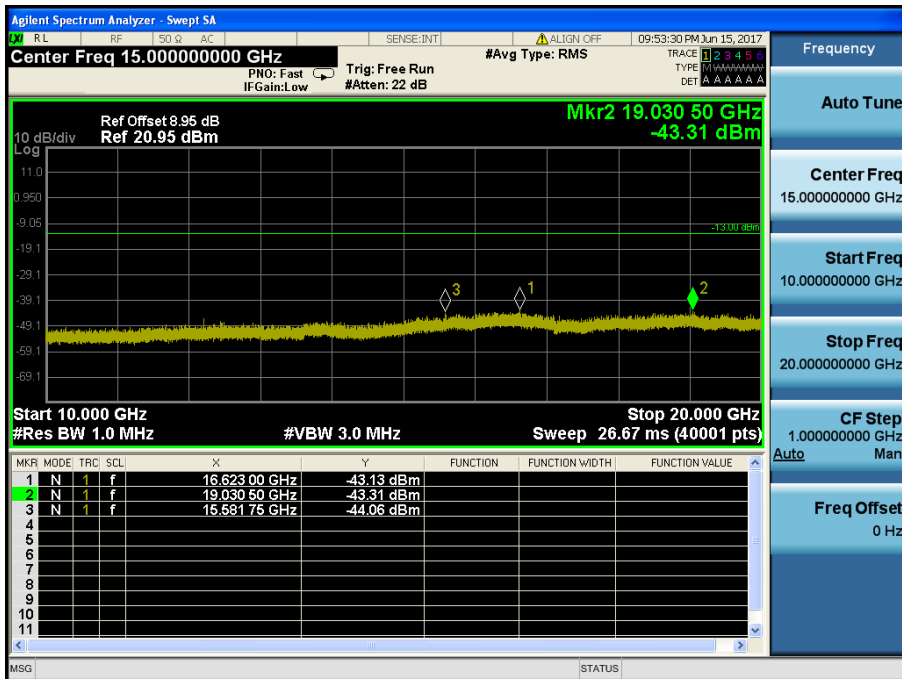

LTE Band 2 / 3MHz / QPSK - RB Size/Offset (1/0) – High Channel

LTE Band 2 / 3MHz / QPSK - RB Size/Offset (1/0) – High Channel

LTE Band 2 / 1.4MHz / 16QAM - RB Size/Offset (6/0) – Low Channel

LTE Band 2 / 1.4MHz / 16QAM - RB Size/Offset (6/0) – Low Channel

LTE Band 2 / 1.4MHz / QPSK - RB Size/Offset (3/3) – Mid Channel

LTE Band 2 / 1.4MHz / QPSK - RB Size/Offset (3/3) – Mid Channel

LTE Band 2 / 1.4MHz / 16QAM - RB Size/Offset (3/1) – High Channel

LTE Band 2 / 1.4MHz / 16QAM - RB Size/Offset (3/1) – High Channel