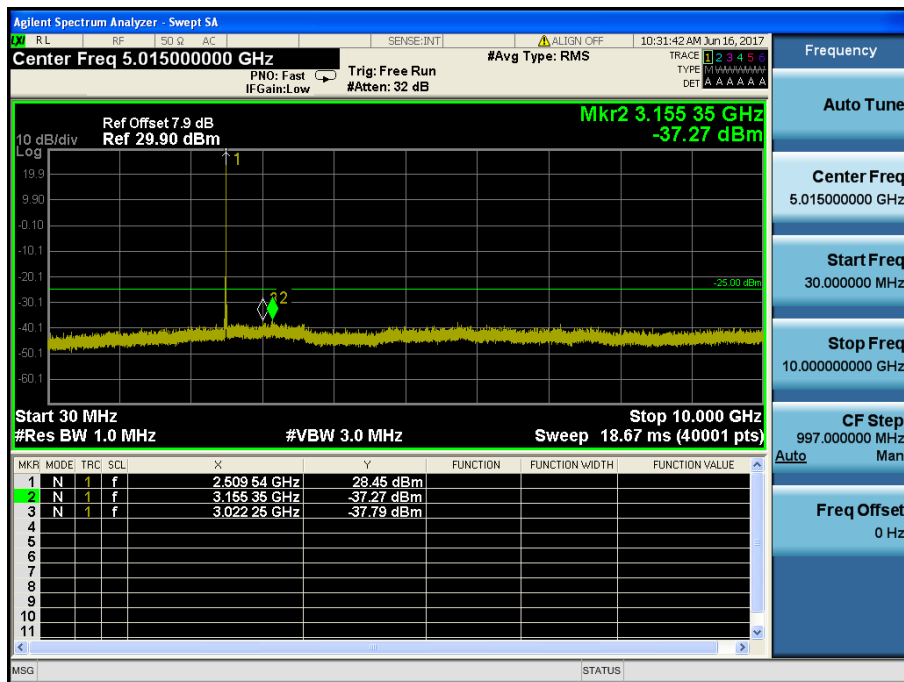

LTE Band 7 / 20MHz / QPSK - RB Size/Offset (50/25) – Mid Channel

LTE Band 7 / 20MHz / QPSK - RB Size/Offset (50/25) – High Channel

LTE Band 7 / 20MHz / QPSK - RB Size/Offset (50/25) – High Channel

LTE Band 7 / 15MHz / 16QAM - RB Size/Offset (36/0) – Low Channel

LTE Band 7 / 15MHz / 16QAM - RB Size/Offset (36/0) – Low Channel

LTE Band 7 / 15MHz / 16QAM - RB Size/Offset (75/0) – Mid Channel

LTE Band 7 / 15MHz / 16QAM - RB Size/Offset (75/0) – Mid Channel

LTE Band 7 / 15MHz / QPSK - RB Size/Offset (36/0) – High Channel

LTE Band 7 / 15MHz / QPSK - RB Size/Offset (36/0) – High Channel

LTE Band 7 / 10MHz / QPSK - RB Size/Offset (1/49) – Low Channel

LTE Band 7 / 10MHz / QPSK - RB Size/Offset (1/49) – Low Channel

LTE Band 7 / 10MHz / 16QAM - RB Size/Offset (50/0) – Mid Channel