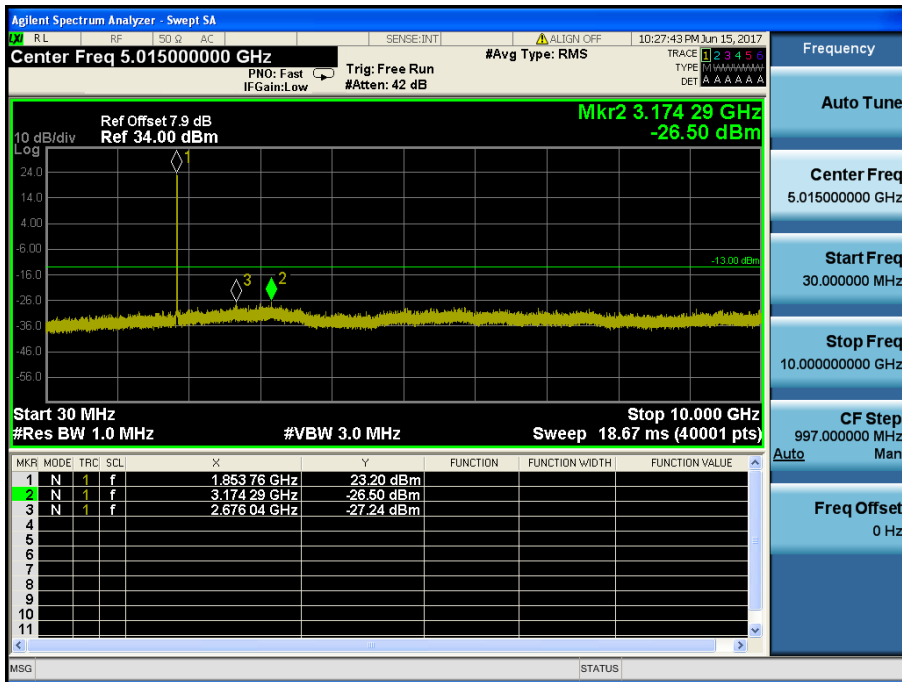

LTE Band 2 / 20MHz / QPSK - RB Size/Offset (50/0) – High Channel

LTE Band 2 / 20MHz / QPSK - RB Size/Offset (50/0) – High Channel

LTE Band 2 / 15MHz / 16QAM - RB Size/Offset (36/0) – Low Channel

LTE Band 2 / 15MHz / 16QAM - RB Size/Offset (36/0) – Low Channel

LTE Band 2 / 15MHz / QPSK - RB Size/Offset (36/0) – Mid Channel

LTE Band 2 / 15MHz / QPSK - RB Size/Offset (36/0) – Mid Channel

LTE Band 2 / 15MHz / 16QAM - RB Size/Offset (36/39) – High Channel

LTE Band 2 / 15MHz / 16QAM - RB Size/Offset (36/39) – High Channel

LTE Band 2 / 10MHz / QPSK - RB Size/Offset (25/12) – Low Channel

LTE Band 2 / 10MHz / QPSK - RB Size/Offset (25/12) – Low Channel

LTE Band 2 / 10MHz / QPSK - RB Size/Offset (25/0) – Mid Channel

LTE Band 2 / 10MHz / QPSK - RB Size/Offset (25/0) – Mid Channel