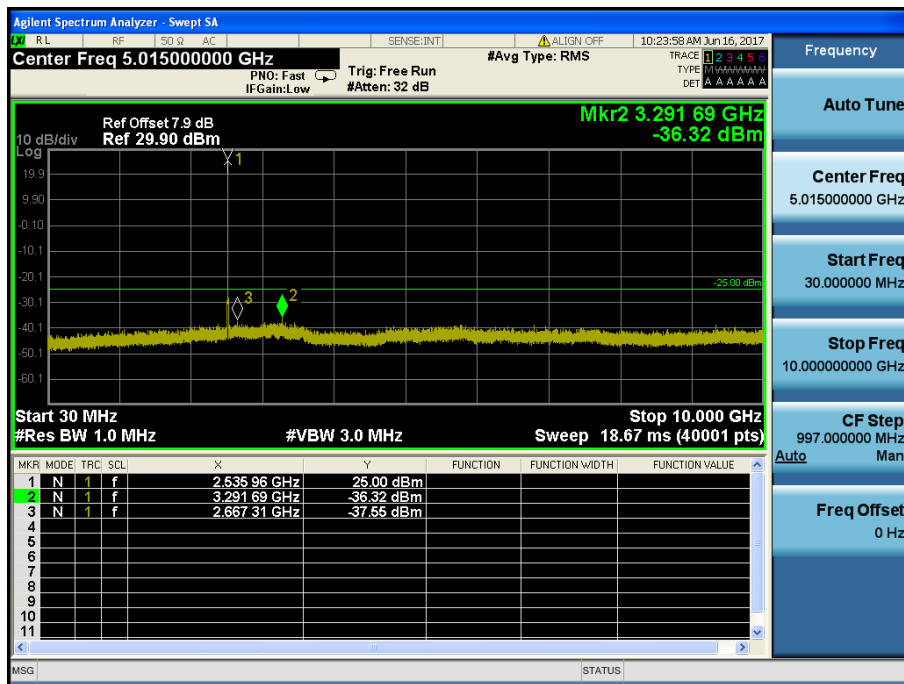

LTE Band 7 / 5MHz / QPSK - RB Size/Offset (12/6) – Mid Channel