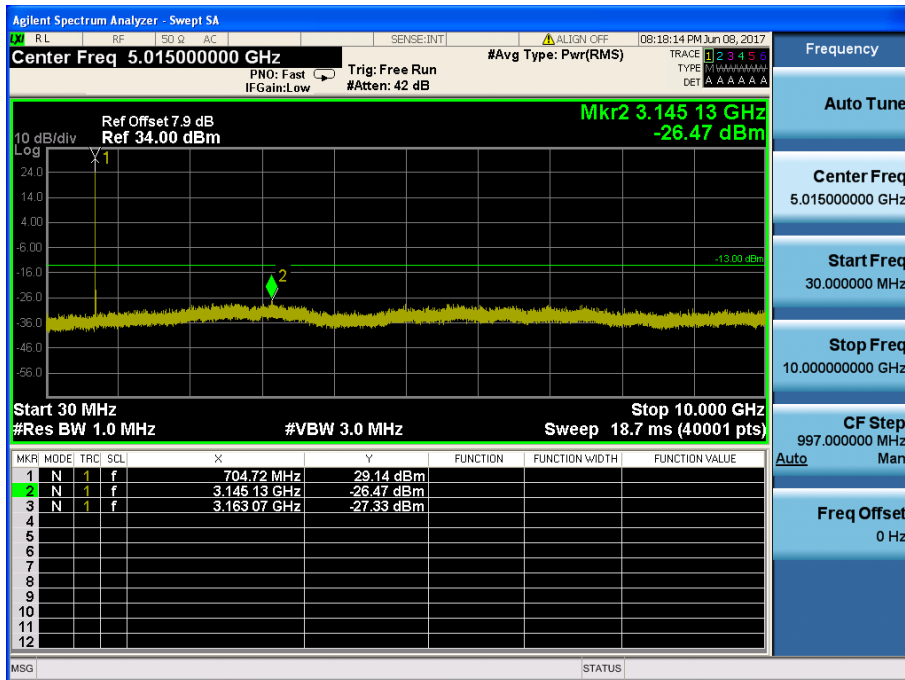

8.4 SPURIOUS AND HARMONICS EMISSIONS(Conducted)

8.4.1 LTE Band 17

LTE Band 17 / 10MHz / 16QAM - RB Size/Offset (1/0) – Low Channel