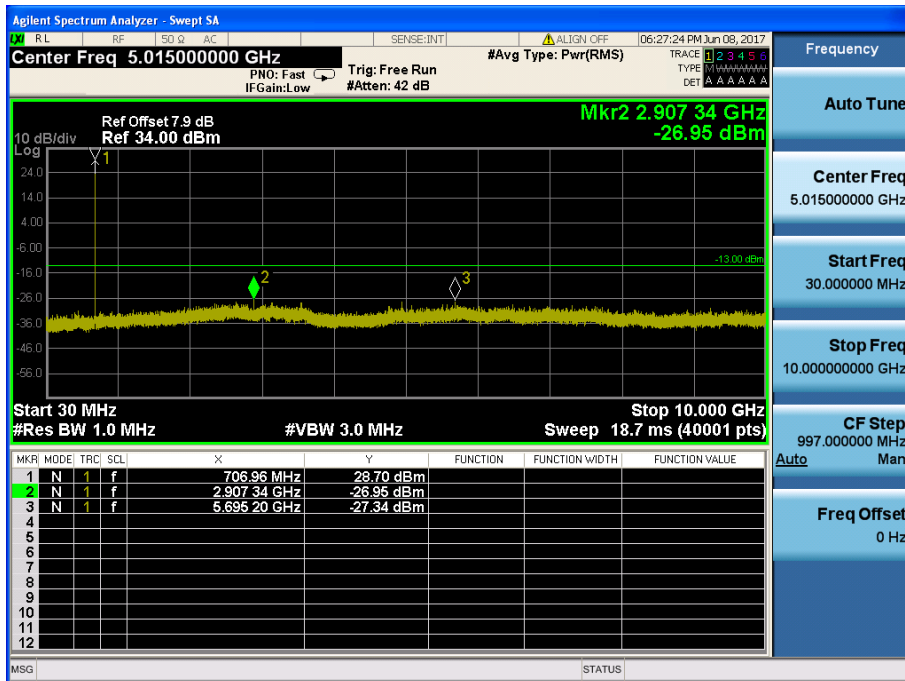

8.4 SPURIOUS AND HARMONICS EMISSIONS(Conducted)

8.4.1 LTE Band 17

LTE Band 17 / 10MHz / 16QAM - RB Size/Offset (1/0) – Low Channel

LTE Band 17 / 10MHz / 16QAM - RB Size/Offset (1/49) – High Channel

LTE Band 17 / 5MHz / QPSK - RB Size/Offset (1/12) – Low Channel