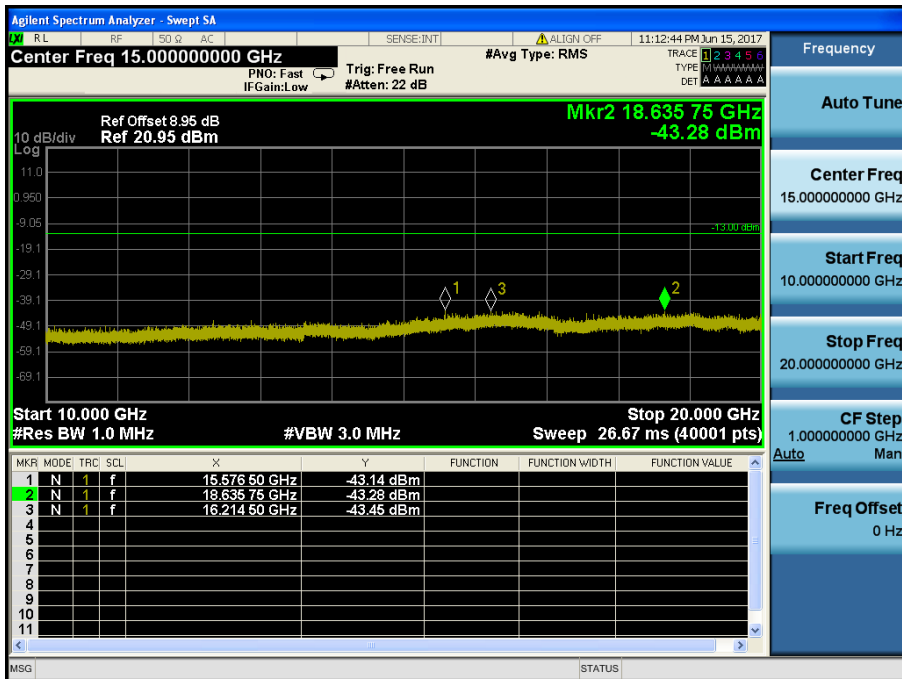

LTE Band 2 / 5MHz / QPSK - RB Size/Offset (12/13) – Mid Channel

LTE Band 2 / 5MHz / QPSK - RB Size/Offset (12/13) – Mid Channel

LTE Band 2 / 5MHz / 16QAM - RB Size/Offset (12/6) – High Channel

LTE Band 2 / 5MHz / 16QAM - RB Size/Offset (12/6) – High Channel

LTE Band 2 / 3MHz / 16QAM - RB Size/Offset (1/0) – Low Channel

LTE Band 2 / 3MHz / 16QAM - RB Size/Offset (1/0) – Low Channel

LTE Band 2 / 3MHz / QPSK - RB Size/Offset (15/0) – Mid Channel

LTE Band 2 / 3MHz / QPSK - RB Size/Offset (15/0) – Mid Channel

LTE Band 2 / 3MHz / QPSK - RB Size/Offset (1/0) – High Channel

LTE Band 2 / 3MHz / QPSK - RB Size/Offset (1/0) – High Channel

LTE Band 2 / 1.4MHz / 16QAM - RB Size/Offset (6/0) – Low Channel

LTE Band 2 / 1.4MHz / 16QAM - RB Size/Offset (6/0) – Low Channel