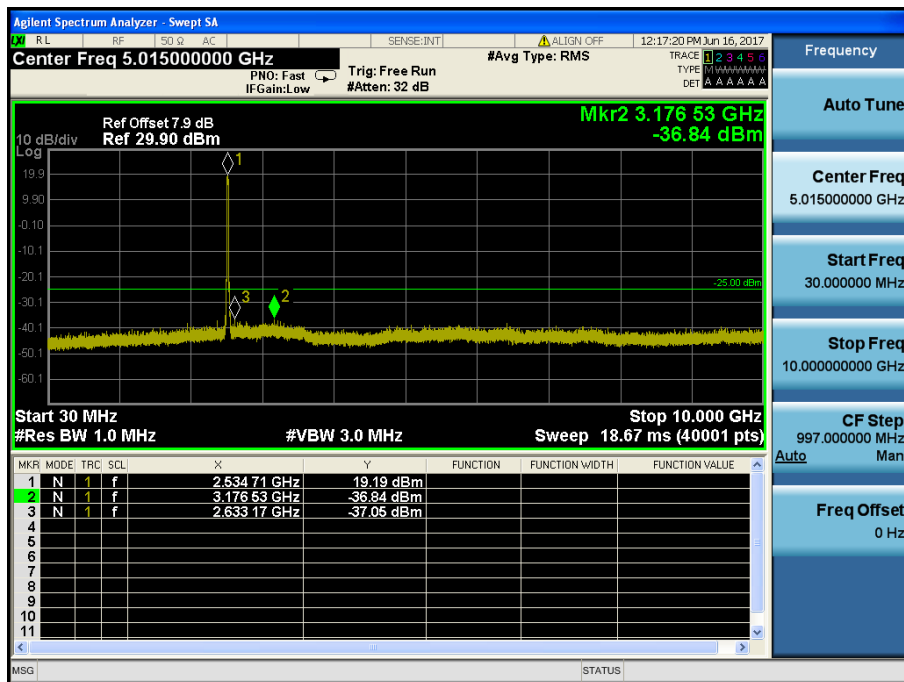

8.4.4 LTE Band 7

LTE Band 7 / 20MHz / QPSK - RB Size/Offset (50/0) – Low Channel

LTE Band 7 / 20MHz / QPSK - RB Size/Offset (50/0) – Low Channel

LTE Band 7 / 20MHz / QPSK - RB Size/Offset (50/25) – Mid Channel

LTE Band 7 / 20MHz / QPSK - RB Size/Offset (50/25) – Mid Channel

LTE Band 7 / 20MHz / QPSK - RB Size/Offset (50/25) – High Channel

LTE Band 7 / 20MHz / QPSK - RB Size/Offset (50/25) – High Channel

LTE Band 7 / 15MHz / 16QAM - RB Size/Offset (36/0) – Low Channel

LTE Band 7 / 15MHz / 16QAM - RB Size/Offset (36/0) – Low Channel

LTE Band 7 / 15MHz / 16QAM - RB Size/Offset (75/0) – Mid Channel

LTE Band 7 / 15MHz / 16QAM - RB Size/Offset (75/0) – Mid Channel

LTE Band 7 / 15MHz / QPSK - RB Size/Offset (36/0) – High Channel