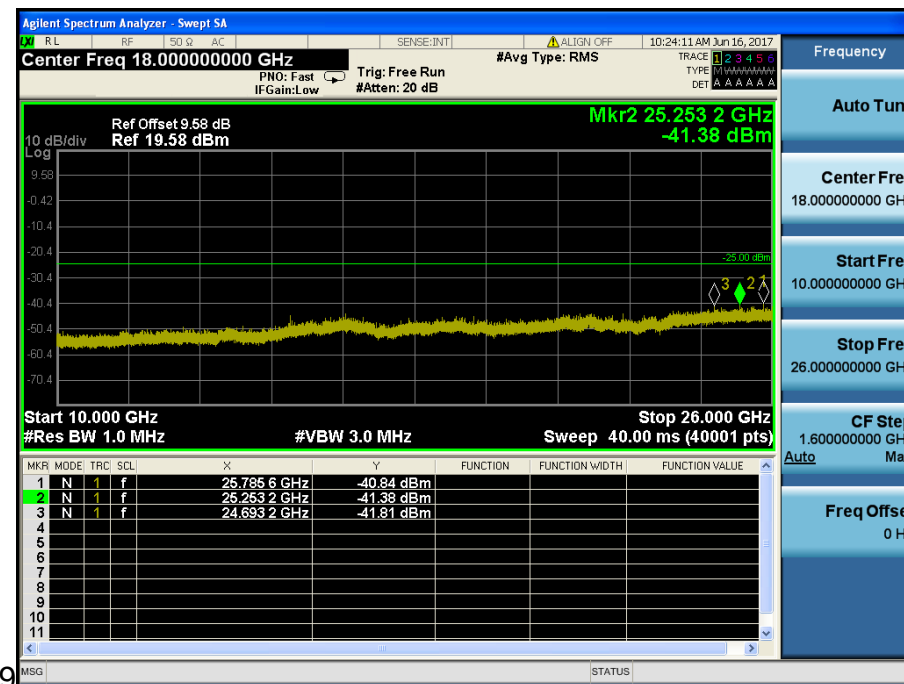

LTE Band 7 / 15MHz / QPSK - RB Size/Offset (36/0) – High Channel

LTE Band 7 / 10MHz / QPSK - RB Size/Offset (1/49) – Low Channel

LTE Band 7 / 10MHz / QPSK - RB Size/Offset (1/49) – Low Channel

LTE Band 7 / 10MHz / 16QAM - RB Size/Offset (50/0) – Mid Channel

LTE Band 7 / 10MHz / 16QAM - RB Size/Offset (50/0) – Mid Channel

LTE Band 7 / 10MHz / 16QAM - RB Size/Offset (25/0) – High Channel

LTE Band 7 / 10MHz / 16QAM - RB Size/Offset (25/0) – High Channel

LTE Band 7 / 5MHz / 16QAM - RB Size/Offset (1/0) – Low Channel

LTE Band 7 / 5MHz / 16QAM - RB Size/Offset (1/0) – Low Channel

LTE Band 7 / 5MHz / QPSK - RB Size/Offset (12/6) – Mid Channel

LTE Band 7 / 5MHz / QPSK - RB Size/Offset (12/6) – Mid Channel

LTE Band 7 / 5MHz / 16QAM - RB Size/Offset (1/24) – High Channel