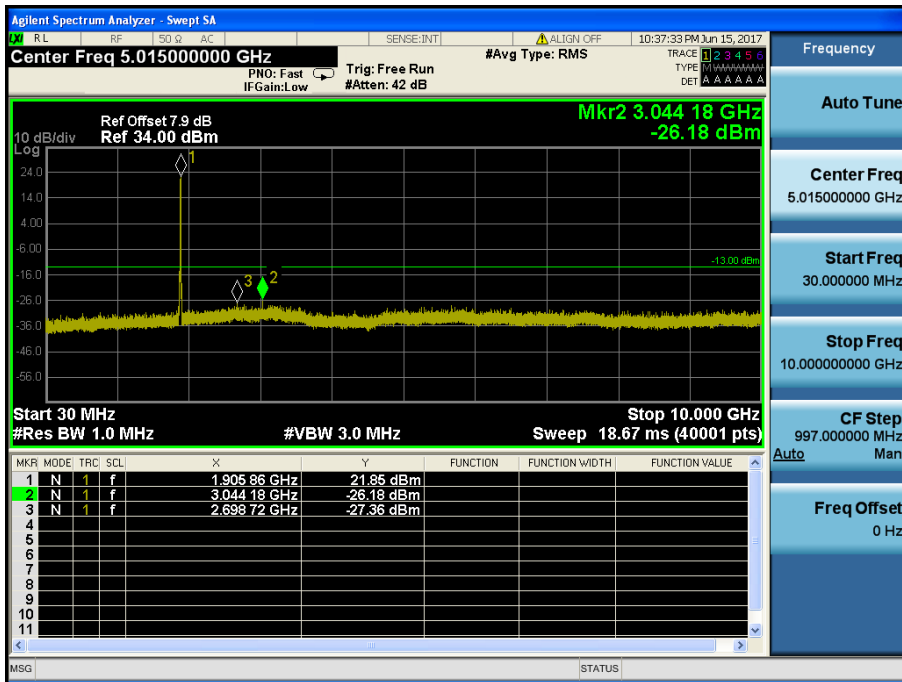

LTE Band 2 / 10MHz / QPSK - RB Size/Offset (25/12) – Low Channel

LTE Band 2 / 10MHz / QPSK - RB Size/Offset (25/12) – Low Channel

LTE Band 2 / 10MHz / QPSK - RB Size/Offset (25/0) – Mid Channel

LTE Band 2 / 10MHz / QPSK - RB Size/Offset (25/0) – Mid Channel

LTE Band 2 / 10MHz / QPSK - RB Size/Offset (50/0) – High Channel

LTE Band 2 / 10MHz / QPSK - RB Size/Offset (50/0) – High Channel

LTE Band 2 / 5MHz / 16QAM - RB Size/Offset (1/12) – Low Channel

LTE Band 2 / 5MHz / 16QAM - RB Size/Offset (1/12) – Low Channel