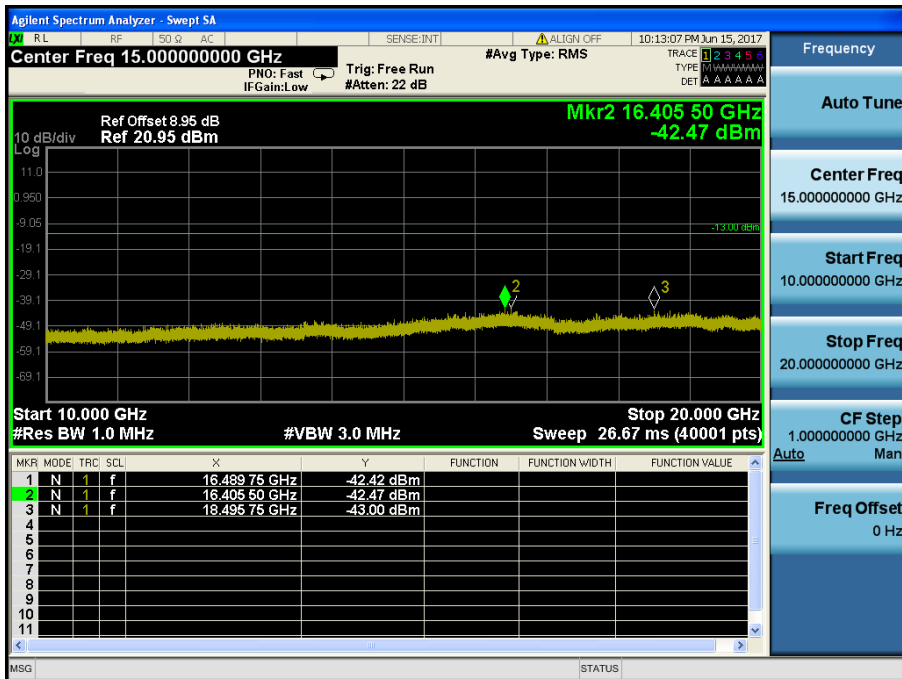

LTE Band 2 / 10MHz / QPSK - RB Size/Offset (25/12) – Low Channel

LTE Band 2 / 10MHz / QPSK - RB Size/Offset (25/12) – Low Channel

LTE Band 2 / 10MHz / QPSK - RB Size/Offset (25/0) – Mid Channel

LTE Band 2 / 10MHz / QPSK - RB Size/Offset (25/0) – Mid Channel

LTE Band 2 / 10MHz / QPSK - RB Size/Offset (50/0) – High Channel

LTE Band 2 / 10MHz / QPSK - RB Size/Offset (50/0) – High Channel

LTE Band 2 / 5MHz / 16QAM - RB Size/Offset (1/12) – Low Channel

LTE Band 2 / 5MHz / 16QAM - RB Size/Offset (1/12) – Low Channel