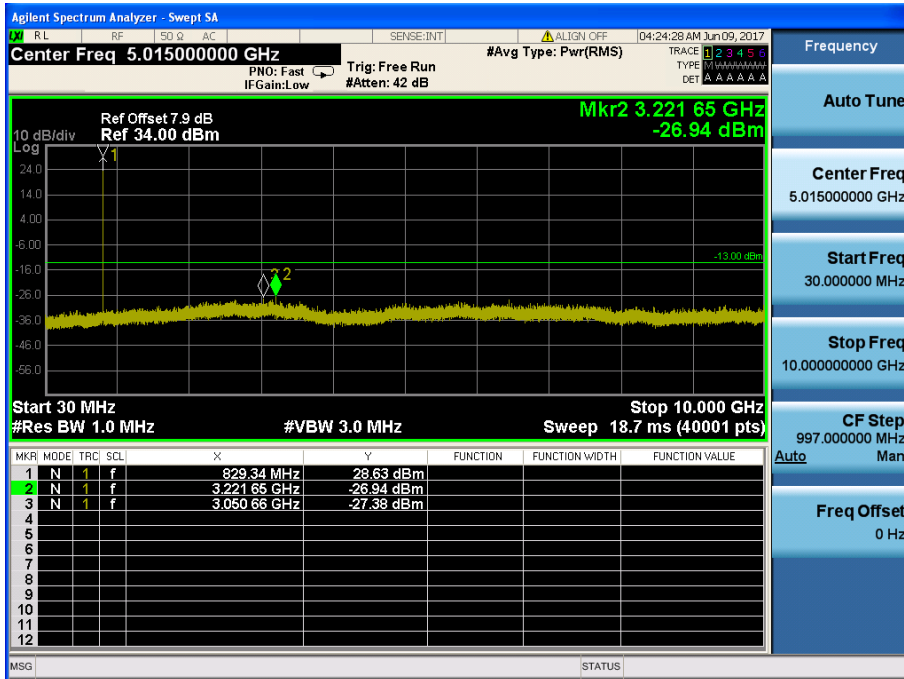

8.4.2 LTE Band 5

LTE Band 5 / 10MHz / 16QAM - RB Size/Offset (1/25) – Low Channel