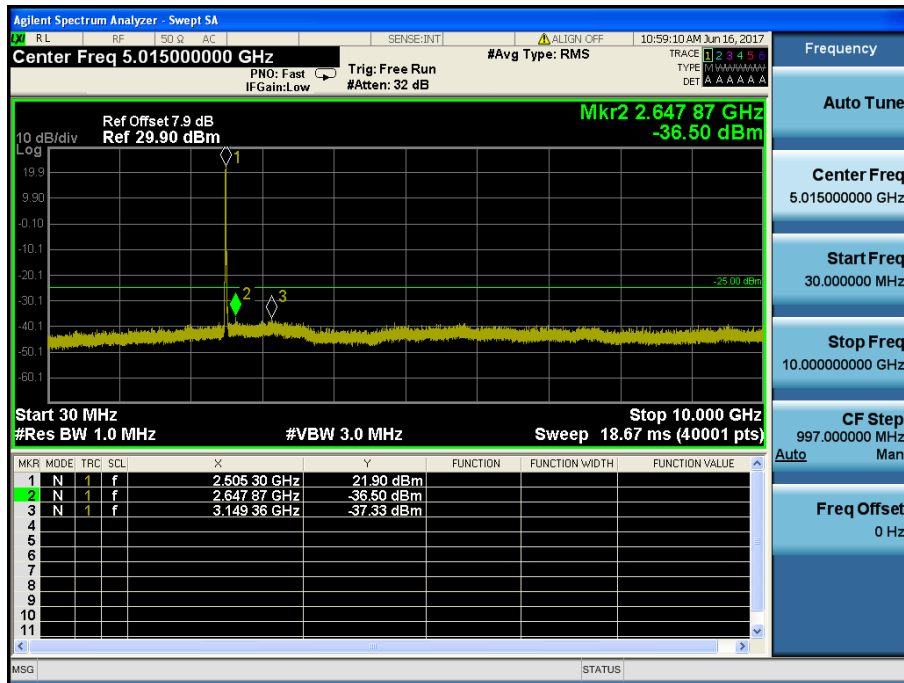

LTE Band 2 / 3MHz / QPSK - RB Size/Offset (1/0) – High Channel

LTE Band 2 / 3MHz / QPSK - RB Size/Offset (1/0) – High Channel

LTE Band 2 / 1.4MHz / 16QAM - RB Size/Offset (6/0) – Low Channel

LTE Band 2 / 1.4MHz / 16QAM - RB Size/Offset (6/0) – Low Channel

LTE Band 2 / 1.4MHz / QPSK - RB Size/Offset (3/3) – Mid Channel

LTE Band 2 / 1.4MHz / QPSK - RB Size/Offset (3/3) – Mid Channel

LTE Band 2 / 1.4MHz / 16QAM - RB Size/Offset (3/1) – High Channel

LTE Band 2 / 1.4MHz / 16QAM - RB Size/Offset (3/1) – High Channel

8.4.4 LTE Band 7

LTE Band 7 / 20MHz / QPSK - RB Size/Offset (50/0) – Low Channel

LTE Band 7 / 20MHz / QPSK - RB Size/Offset (50/0) – Low Channel

LTE Band 7 / 20MHz / QPSK - RB Size/Offset (50/25) – Mid Channel