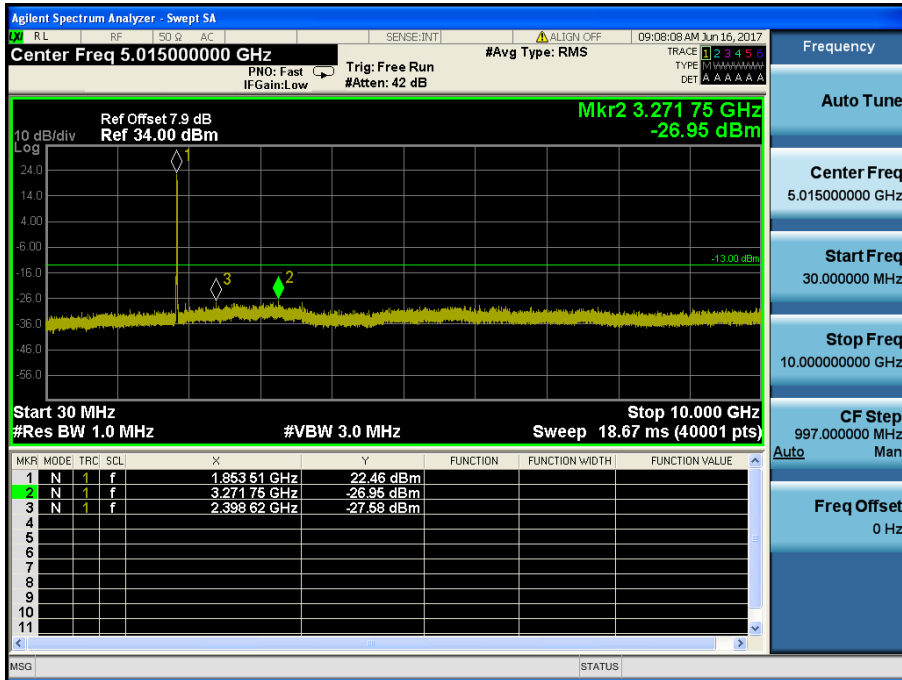

LTE Band 2 / 20MHz / QPSK - RB Size/Offset (1/99) – Low Channel

LTE Band 2 / 20MHz / QPSK - RB Size/Offset (1/99) – Low Channel

LTE Band 2 / 20MHz / 16QAM - RB Size/Offset (50/25) – Mid Channel

LTE Band 2 / 20MHz / 16QAM - RB Size/Offset (50/25) – Mid Channel

LTE Band 2 / 20MHz / QPSK - RB Size/Offset (50/0) – High Channel

LTE Band 2 / 20MHz / QPSK - RB Size/Offset (50/0) – High Channel

LTE Band 2 / 15MHz / 16QAM - RB Size/Offset (36/0) – Low Channel

LTE Band 2 / 15MHz / 16QAM - RB Size/Offset (36/0) – Low Channel