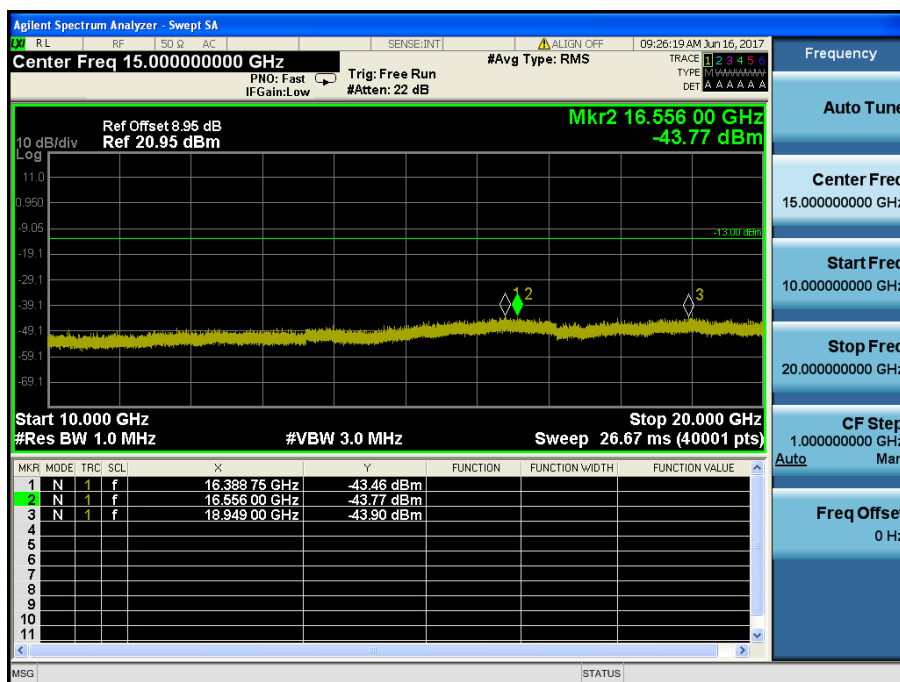

LTE Band 2 / 15MHz / 16QAM - RB Size/Offset (36/39) – High Channel