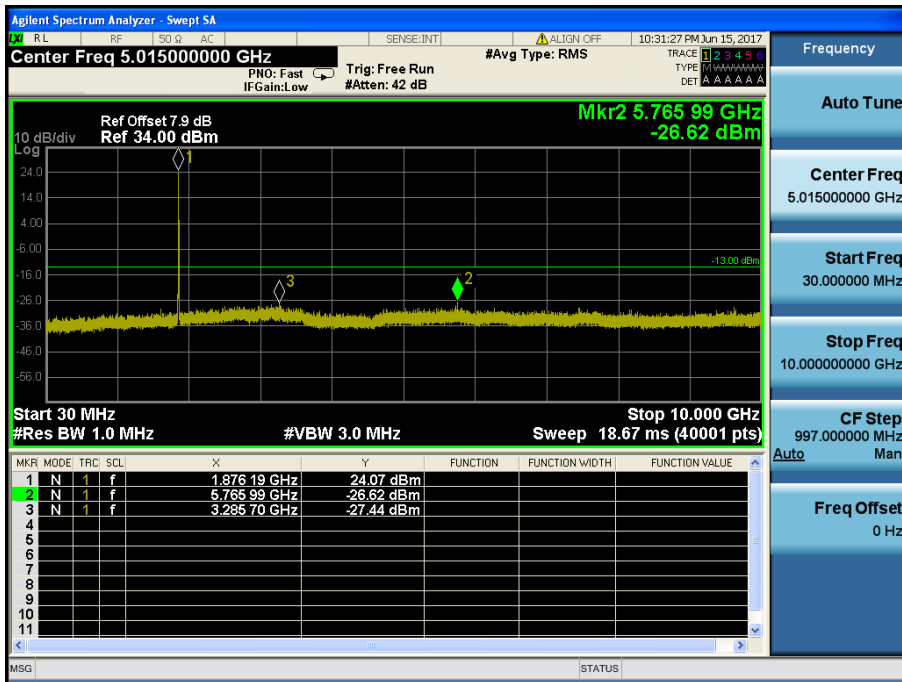

LTE Band 2 / 20MHz / QPSK - RB Size/Offset (50/0) – High Channel

LTE Band 2 / 20MHz / QPSK - RB Size/Offset (50/0) – High Channel

LTE Band 2 / 15MHz / 16QAM - RB Size/Offset (36/0) – Low Channel

LTE Band 2 / 15MHz / 16QAM - RB Size/Offset (36/0) – Low Channel

LTE Band 2 / 15MHz / QPSK - RB Size/Offset (36/0) – Mid Channel

LTE Band 2 / 15MHz / QPSK - RB Size/Offset (36/0) – Mid Channel

LTE Band 2 / 15MHz / 16QAM - RB Size/Offset (36/39) – High Channel

LTE Band 2 / 15MHz / 16QAM - RB Size/Offset (36/39) – High Channel

LTE Band 2 / 10MHz / QPSK - RB Size/Offset (25/12) – Low Channel

LTE Band 2 / 10MHz / QPSK - RB Size/Offset (25/12) – Low Channel

LTE Band 2 / 10MHz / QPSK - RB Size/Offset (25/0) – Mid Channel

LTE Band 2 / 10MHz / QPSK - RB Size/Offset (25/0) – Mid Channel