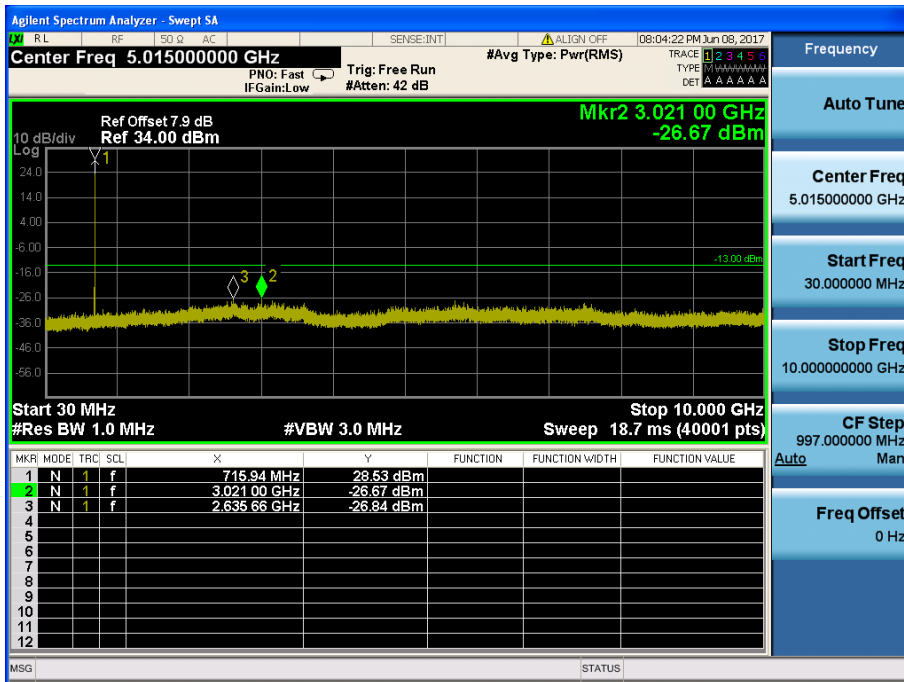

LTE Band 17 / 5MHz / 16QAM - RB Size/Offset (1/24) – High Channel