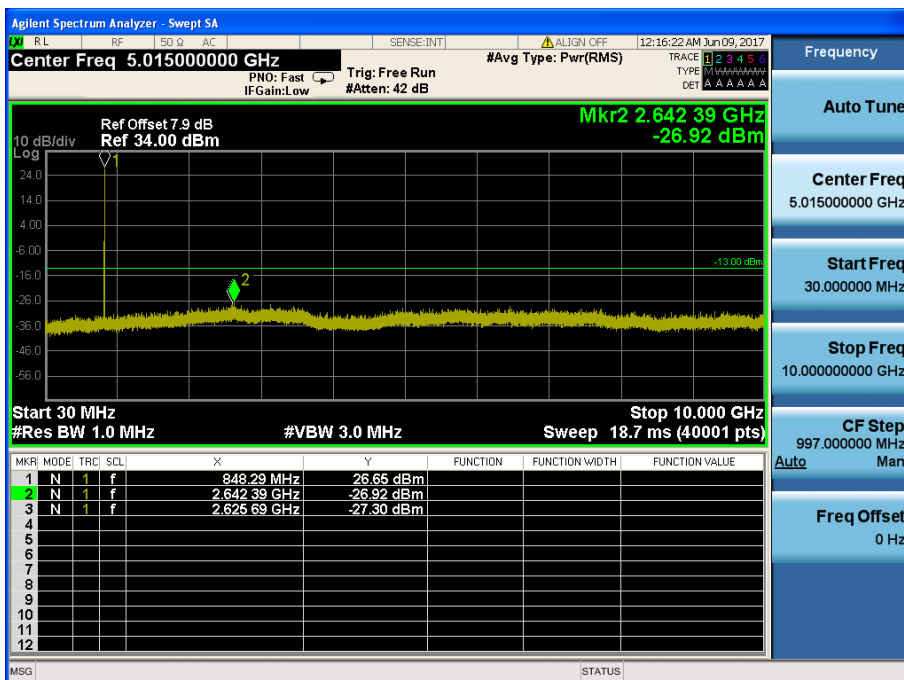

LTE Band 5 / 5MHz / QPSK - RB Size/Offset (1/0) – High Channel

LTE Band 5 / 3MHz / 16QAM - RB Size/Offset (8/3) – Low Channel

LTE Band 5 / 3MHz / 16QAM - RB Size/Offset (1/7) – Mid Channel

LTE Band 5 / 3MHz / QPSK - RB Size/Offset (8/0) – High Channel

LTE Band 5 / 1.4MHz / 16QAM - RB Size/Offset (1/3) – Low Channel

LTE Band 5 / 1.4MHz / 16QAM - RB Size/Offset (3/0) – Mid Channel

LTE Band 5 / 1.4MHz / QPSK - RB Size/Offset (6/0) – High Channel

8.4.3 LTE Band 2