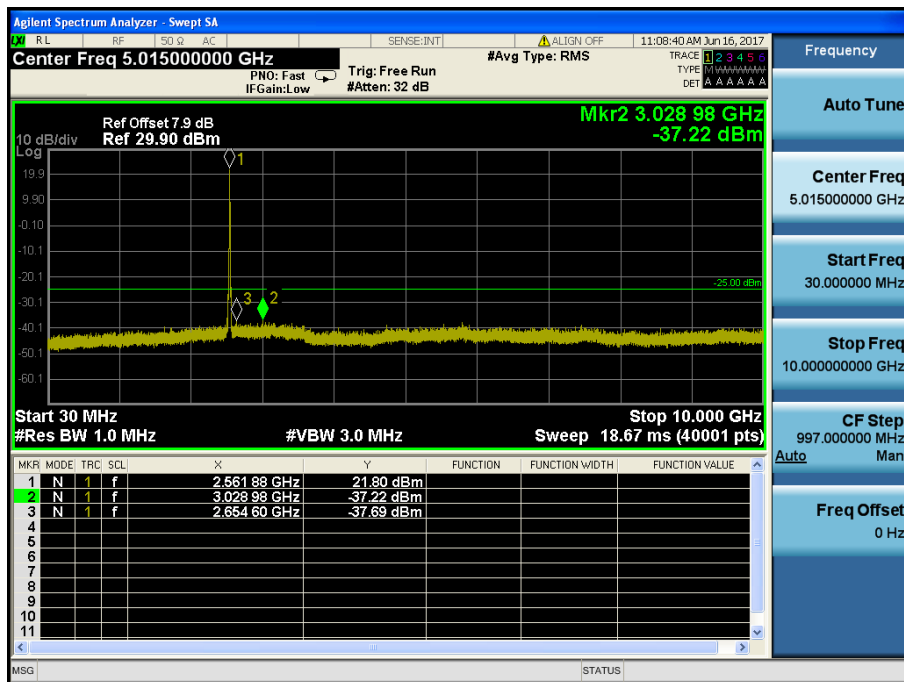

LTE Band 2 / 1.4MHz / QPSK - RB Size/Offset (3/3) – Mid Channel

LTE Band 2 / 1.4MHz / QPSK - RB Size/Offset (3/3) – Mid Channel

LTE Band 2 / 1.4MHz / 16QAM - RB Size/Offset (3/1) – High Channel

LTE Band 2 / 1.4MHz / 16QAM - RB Size/Offset (3/1) – High Channel

8.4.4 LTE Band 7

LTE Band 7 / 20MHz / QPSK - RB Size/Offset (50/0) – Low Channel

LTE Band 7 / 20MHz / QPSK - RB Size/Offset (50/0) – Low Channel

LTE Band 7 / 20MHz / QPSK - RB Size/Offset (50/25) – Mid Channel

LTE Band 7 / 20MHz / QPSK - RB Size/Offset (50/25) – Mid Channel

LTE Band 7 / 20MHz / QPSK - RB Size/Offset (50/25) – High Channel

LTE Band 7 / 20MHz / QPSK - RB Size/Offset (50/25) – High Channel

LTE Band 7 / 15MHz / 16QAM - RB Size/Offset (36/0) – Low Channel