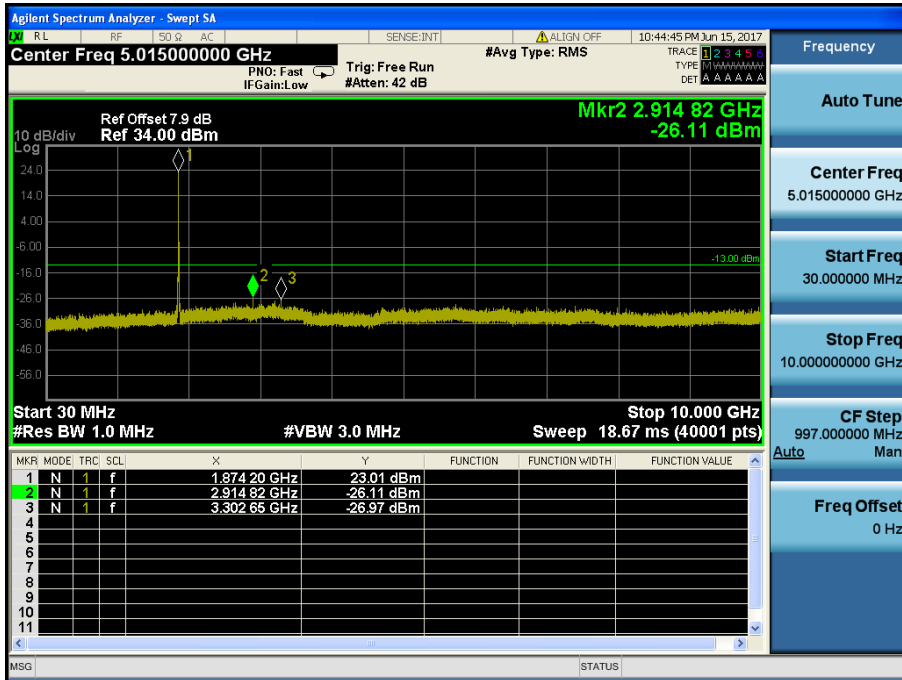

LTE Band 2 / 20MHz / QPSK - RB Size/Offset (50/0) – High Channel

LTE Band 2 / 20MHz / QPSK - RB Size/Offset (50/0) – High Channel

LTE Band 2 / 15MHz / 16QAM - RB Size/Offset (36/0) – Low Channel

LTE Band 2 / 15MHz / 16QAM - RB Size/Offset (36/0) – Low Channel