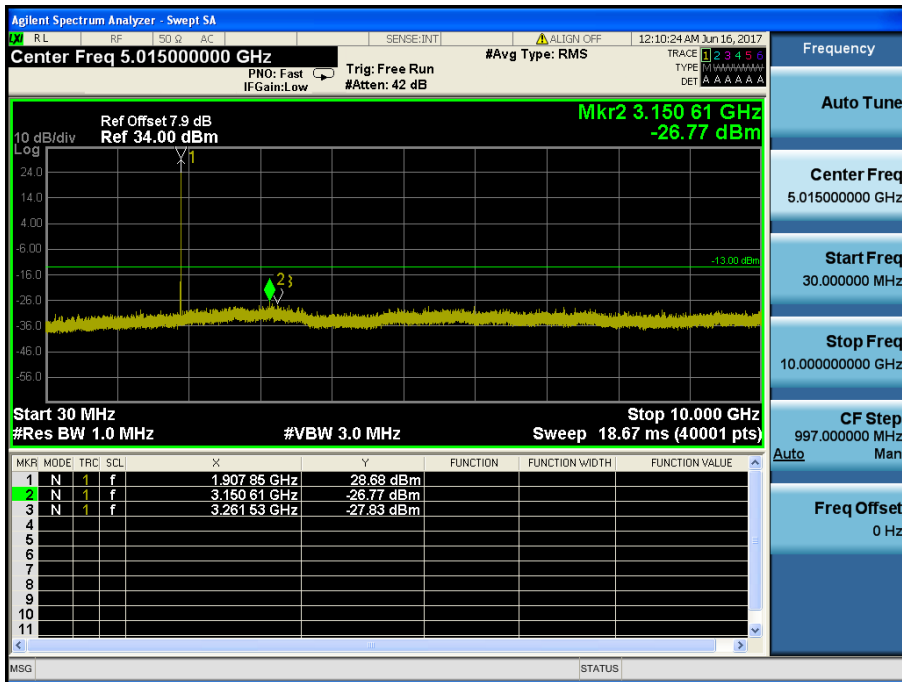

LTE Band 2 / 5MHz / 16QAM - RB Size/Offset (12/6) – High Channel