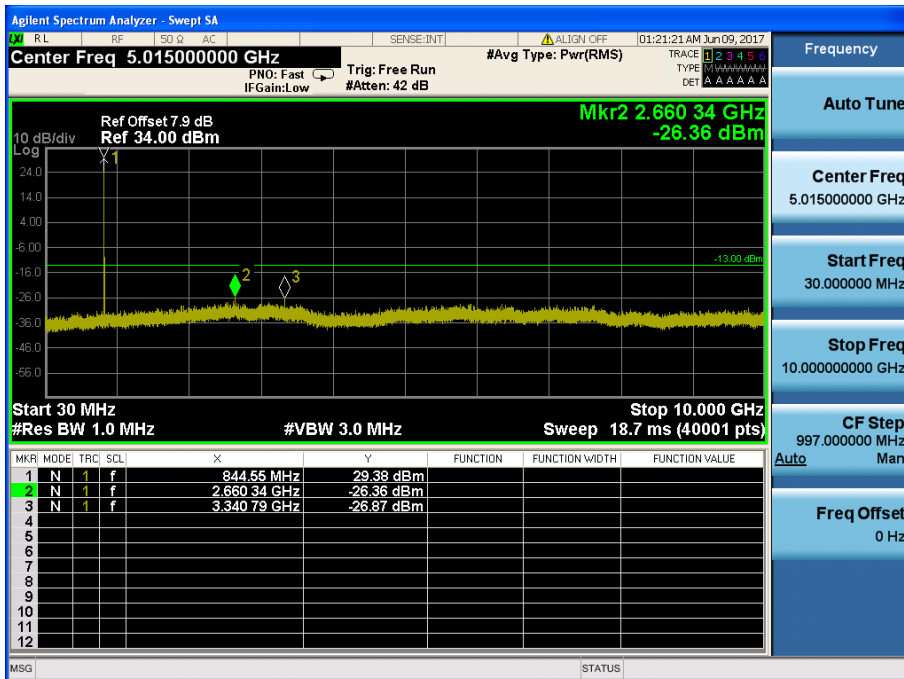

LTE Band 5 / 10MHz / QPSK - RB Size/Offset (50/0) – Mid Channel

LTE Band 5 / 10MHz / QPSK - RB Size/Offset (1/0) – High Channel

LTE Band 5 / 5MHz / QPSK - RB Size/Offset (12/13) – Low Channel

LTE Band 5 / 5MHz / 16QAM - RB Size/Offset (12/6) – Mid Channel

LTE Band 5 / 5MHz / QPSK - RB Size/Offset (1/0) – High Channel

LTE Band 5 / 3MHz / 16QAM - RB Size/Offset (8/3) – Low Channel

LTE Band 5 / 3MHz / 16QAM - RB Size/Offset (1/7) – Mid Channel

LTE Band 5 / 3MHz / QPSK - RB Size/Offset (8/0) – High Channel