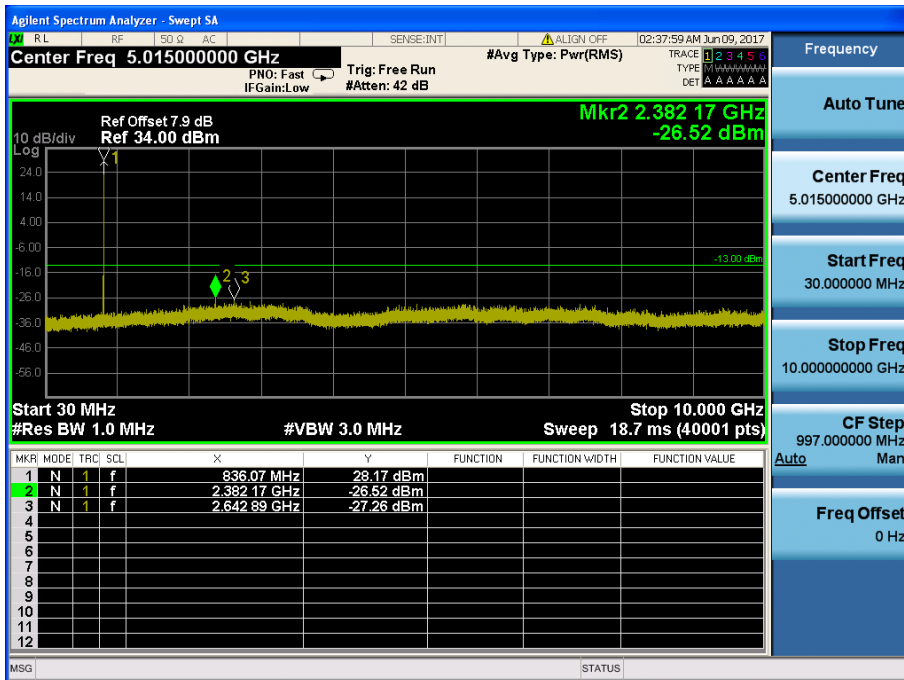

LTE Band 5 / 5MHz / QPSK - RB Size/Offset (1/0) – High Channel

LTE Band 5 / 3MHz / 16QAM - RB Size/Offset (8/3) – Low Channel

LTE Band 5 / 3MHz / 16QAM - RB Size/Offset (1/7) – Mid Channel

LTE Band 5 / 3MHz / QPSK - RB Size/Offset (8/0) – High Channel

LTE Band 5 / 1.4MHz / 16QAM - RB Size/Offset (1/3) – Low Channel

LTE Band 5 / 1.4MHz / 16QAM - RB Size/Offset (3/0) – Mid Channel

LTE Band 5 / 1.4MHz / QPSK - RB Size/Offset (6/0) – High Channel

8.4.3 LTE Band 2