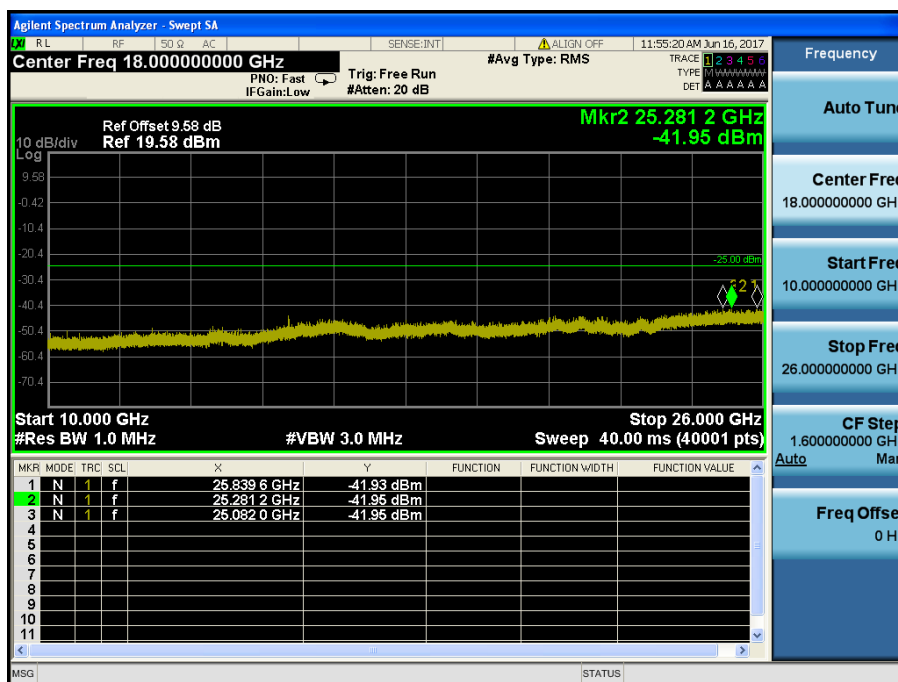

LTE Band 7 / 15MHz / 16QAM - RB Size/Offset (36/0) – Low Channel

LTE Band 7 / 15MHz / 16QAM - RB Size/Offset (75/0) – Mid Channel

LTE Band 7 / 15MHz / 16QAM - RB Size/Offset (75/0) – Mid Channel

LTE Band 7 / 15MHz / QPSK - RB Size/Offset (36/0) – High Channel

LTE Band 7 / 15MHz / QPSK - RB Size/Offset (36/0) – High Channel

LTE Band 7 / 10MHz / QPSK - RB Size/Offset (1/49) – Low Channel

LTE Band 7 / 10MHz / QPSK - RB Size/Offset (1/49) – Low Channel

LTE Band 7 / 10MHz / 16QAM - RB Size/Offset (50/0) – Mid Channel

LTE Band 7 / 10MHz / 16QAM - RB Size/Offset (50/0) – Mid Channel

LTE Band 7 / 10MHz / 16QAM - RB Size/Offset (25/0) – High Channel

LTE Band 7 / 10MHz / 16QAM - RB Size/Offset (25/0) – High Channel

LTE Band 7 / 5MHz / 16QAM - RB Size/Offset (1/0) – Low Channel