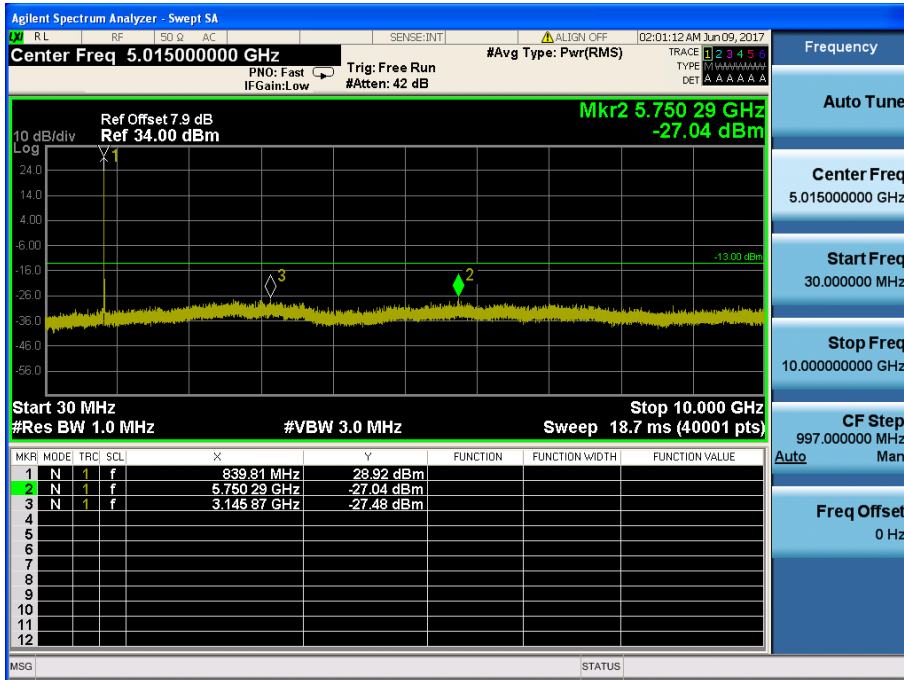

LTE Band 17 / 5MHz / 16QAM - RB Size/Offset (12/0)–Mid Channel

LTE Band 17 / 5MHz / 16QAM - RB Size/Offset (1/24) – High Channel

8.4.2 LTE Band 5

LTE Band 5 / 10MHz / 16QAM - RB Size/Offset (1/25) – Low Channel

LTE Band 5 / 10MHz / QPSK - RB Size/Offset (50/0) – Mid Channel

LTE Band 5 / 10MHz / QPSK - RB Size/Offset (1/0) – High Channel

LTE Band 5 / 5MHz / QPSK - RB Size/Offset (12/13) – Low Channel

LTE Band 5 / 5MHz / 16QAM - RB Size/Offset (12/6) – Mid Channel