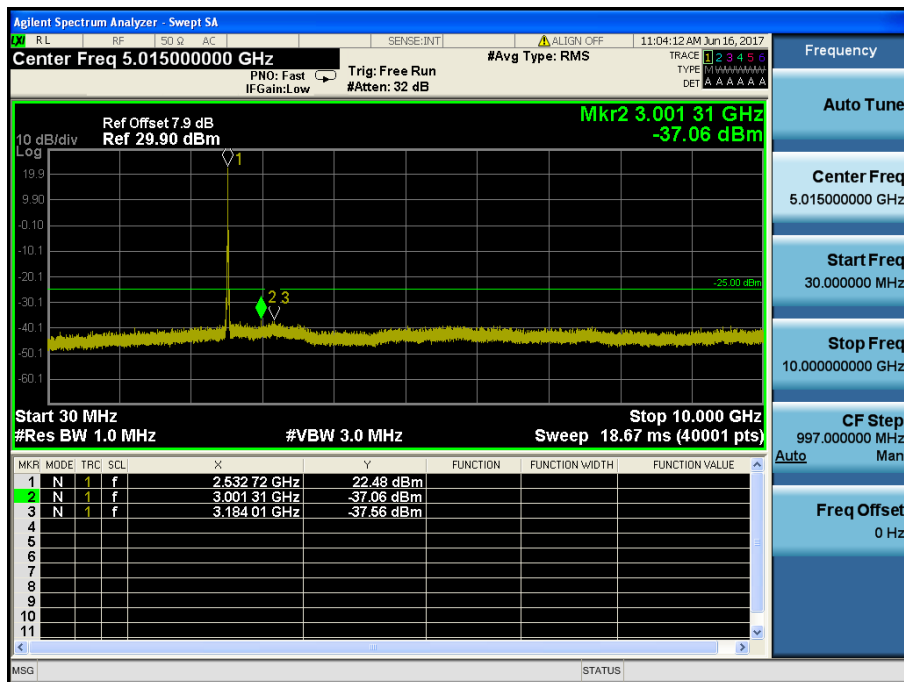

LTE Band 2 / 3MHz / QPSK - RB Size/Offset (1/0) – High Channel

LTE Band 2 / 3MHz / QPSK - RB Size/Offset (1/0) – High Channel

LTE Band 2 / 1.4MHz / 16QAM - RB Size/Offset (6/0) – Low Channel

LTE Band 2 / 1.4MHz / 16QAM - RB Size/Offset (6/0) – Low Channel

LTE Band 2 / 1.4MHz / QPSK - RB Size/Offset (3/3) – Mid Channel

LTE Band 2 / 1.4MHz / QPSK - RB Size/Offset (3/3) – Mid Channel

LTE Band 2 / 1.4MHz / 16QAM - RB Size/Offset (3/1) – High Channel

LTE Band 2 / 1.4MHz / 16QAM - RB Size/Offset (3/1) – High Channel

8.4.4 LTE Band 7

LTE Band 7 / 20MHz / QPSK - RB Size/Offset (50/0) – Low Channel

LTE Band 7 / 20MHz / QPSK - RB Size/Offset (50/0) – Low Channel

LTE Band 7 / 20MHz / QPSK - RB Size/Offset (50/25) – Mid Channel