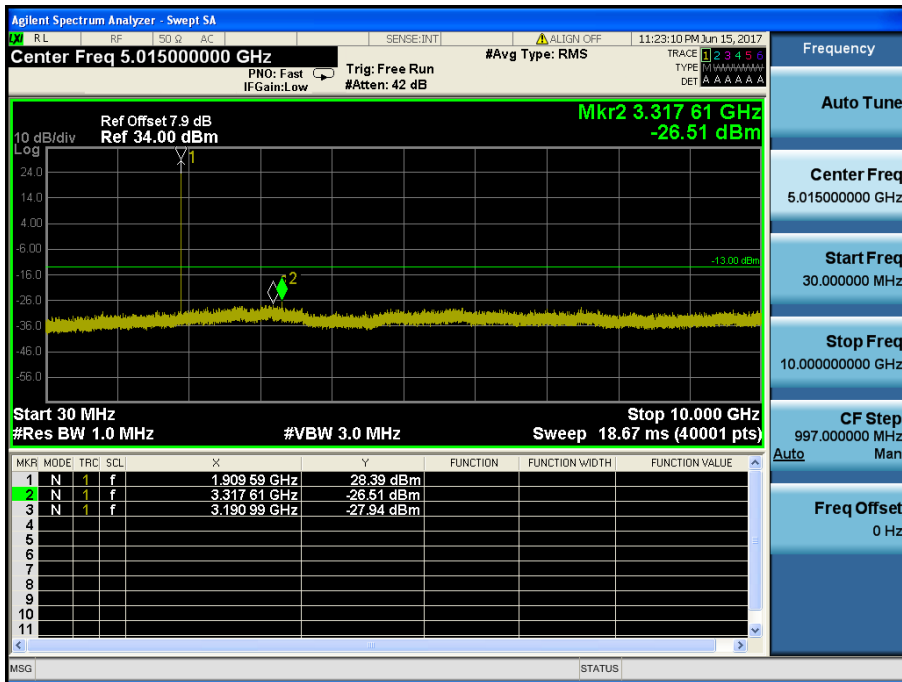

LTE Band 2 / 3MHz / QPSK - RB Size/Offset (1/0) – High Channel

LTE Band 2 / 3MHz / QPSK - RB Size/Offset (1/0) – High Channel

LTE Band 2 / 1.4MHz / 16QAM - RB Size/Offset (6/0) – Low Channel

LTE Band 2 / 1.4MHz / 16QAM - RB Size/Offset (6/0) – Low Channel

LTE Band 2 / 1.4MHz / QPSK - RB Size/Offset (3/3) – Mid Channel

LTE Band 2 / 1.4MHz / QPSK - RB Size/Offset (3/3) – Mid Channel

LTE Band 2 / 1.4MHz / 16QAM - RB Size/Offset (3/1) – High Channel

LTE Band 2 / 1.4MHz / 16QAM - RB Size/Offset (3/1) – High Channel