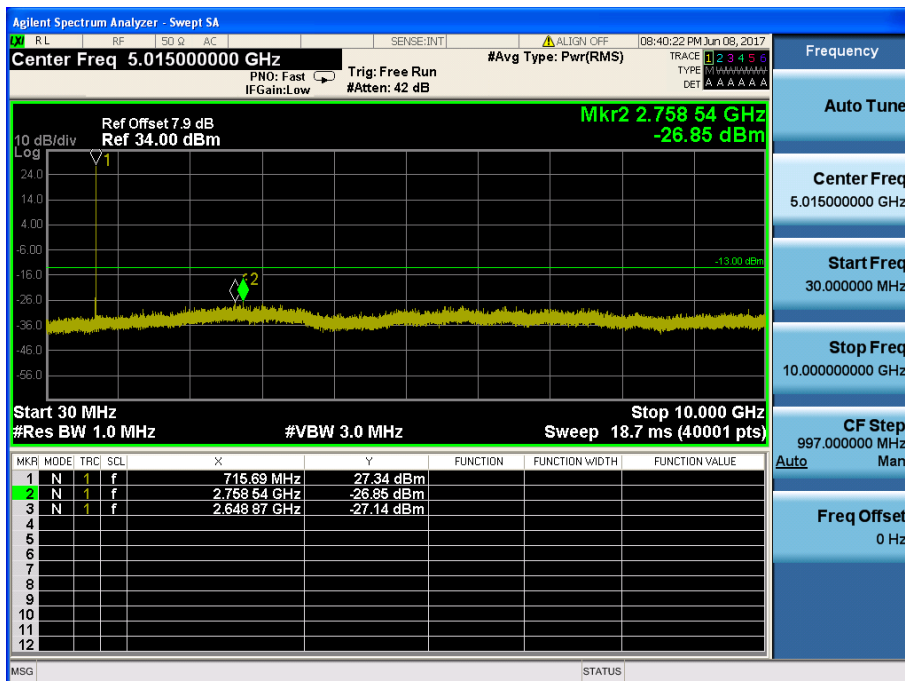

LTE Band 17 / 10MHz / 16QAM - RB Size/Offset (1/49) – High Channel