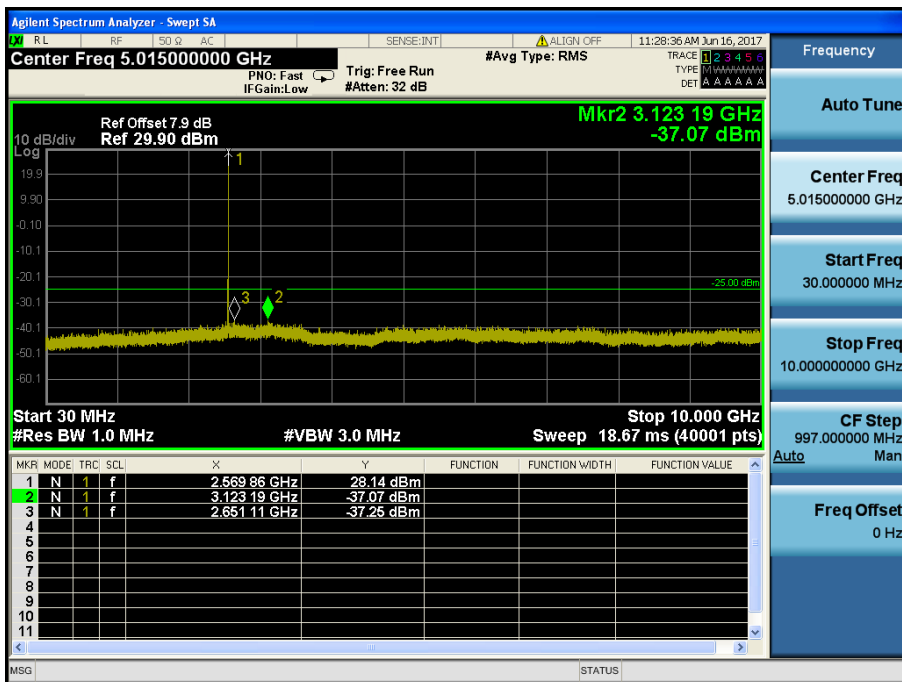

LTE Band 7 / 5MHz / 16QAM - RB Size/Offset (1/24) – High Channel