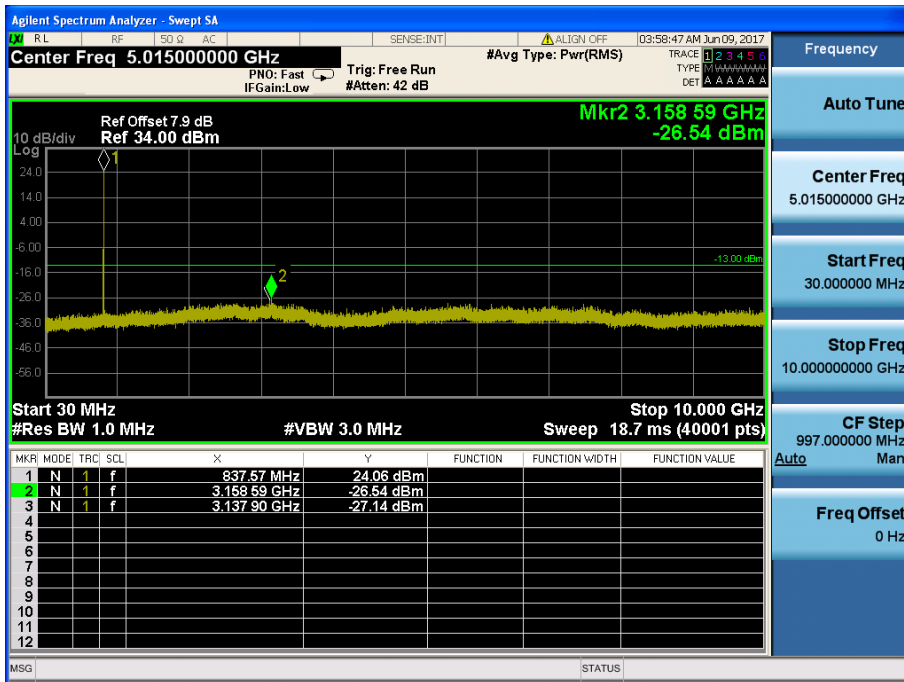

LTE Band 17 / 5MHz / 16QAM - RB Size/Offset (12/0)–Mid Channel

LTE Band 17 / 5MHz / 16QAM - RB Size/Offset (1/24) – High Channel

8.4.2 LTE Band 5

LTE Band 5 / 10MHz / 16QAM - RB Size/Offset (1/25) – Low Channel

LTE Band 5 / 10MHz / QPSK - RB Size/Offset (50/0) – Mid Channel

LTE Band 5 / 10MHz / QPSK - RB Size/Offset (1/0) – High Channel

LTE Band 5 / 5MHz / QPSK - RB Size/Offset (12/13) – Low Channel

LTE Band 5 / 5MHz / 16QAM - RB Size/Offset (12/6) – Mid Channel