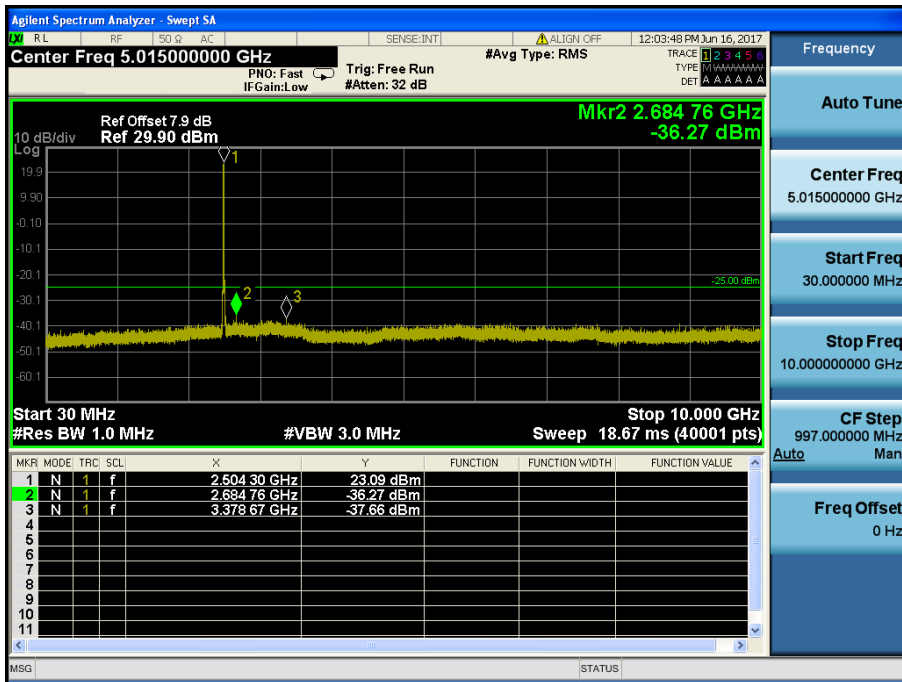

8.4.4 LTE Band 7

LTE Band 7 / 20MHz / QPSK - RB Size/Offset (50/0) – Low Channel

LTE Band 7 / 20MHz / QPSK - RB Size/Offset (50/0) – Low Channel

LTE Band 7 / 20MHz / QPSK - RB Size/Offset (50/25) – Mid Channel

LTE Band 7 / 20MHz / QPSK - RB Size/Offset (50/25) – Mid Channel

LTE Band 7 / 20MHz / QPSK - RB Size/Offset (50/25) – High Channel

LTE Band 7 / 20MHz / QPSK - RB Size/Offset (50/25) – High Channel

LTE Band 7 / 15MHz / 16QAM - RB Size/Offset (36/0) – Low Channel