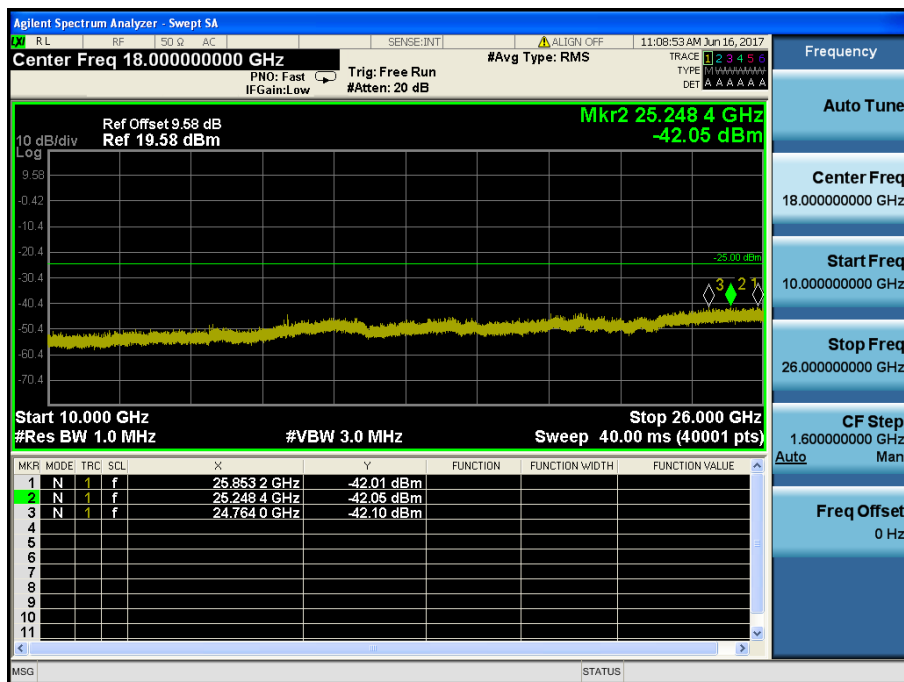

LTE Band 2 / 1.4MHz / QPSK - RB Size/Offset (3/3) – Mid Channel

LTE Band 2 / 1.4MHz / QPSK - RB Size/Offset (3/3) – Mid Channel

LTE Band 2 / 1.4MHz / 16QAM - RB Size/Offset (3/1) – High Channel

LTE Band 2 / 1.4MHz / 16QAM - RB Size/Offset (3/1) – High Channel

8.4.4 LTE Band 7

LTE Band 7 / 20MHz / QPSK - RB Size/Offset (50/0) – Low Channel

LTE Band 7 / 20MHz / QPSK - RB Size/Offset (50/0) – Low Channel

LTE Band 7 / 20MHz / QPSK - RB Size/Offset (50/25) – Mid Channel

LTE Band 7 / 20MHz / QPSK - RB Size/Offset (50/25) – Mid Channel

LTE Band 7 / 20MHz / QPSK - RB Size/Offset (50/25) – High Channel

LTE Band 7 / 20MHz / QPSK - RB Size/Offset (50/25) – High Channel

LTE Band 7 / 15MHz / 16QAM - RB Size/Offset (36/0) – Low Channel