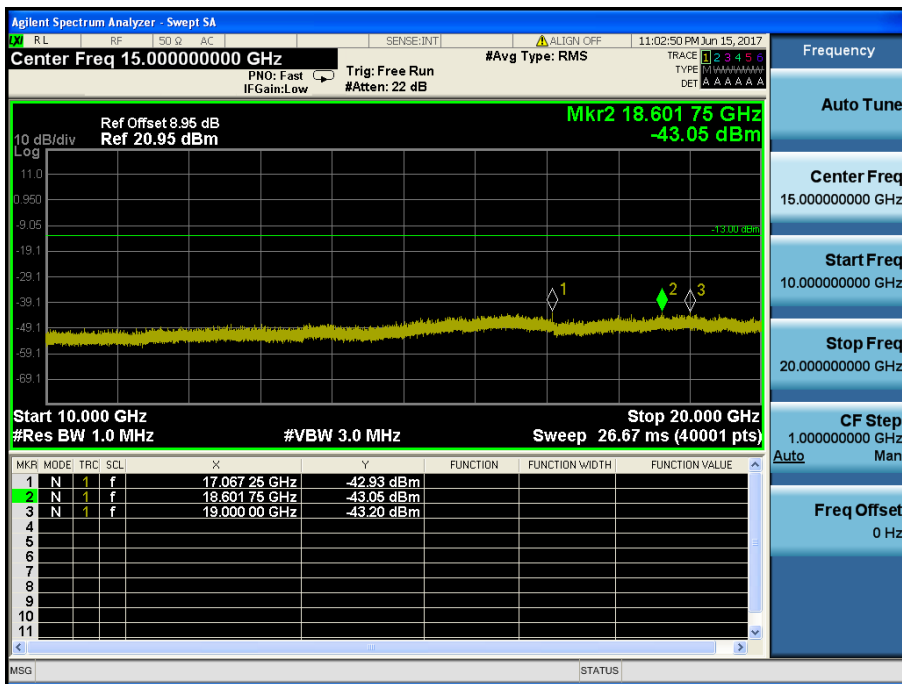

LTE Band 2 / 20MHz / QPSK - RB Size/Offset (1/99) – Low Channel

LTE Band 2 / 20MHz / QPSK - RB Size/Offset (1/99) – Low Channel

LTE Band 2 / 20MHz / 16QAM - RB Size/Offset (50/25) – Mid Channel

LTE Band 2 / 20MHz / 16QAM - RB Size/Offset (50/25) – Mid Channel

LTE Band 2 / 20MHz / QPSK - RB Size/Offset (50/0) – High Channel

LTE Band 2 / 20MHz / QPSK - RB Size/Offset (50/0) – High Channel

LTE Band 2 / 15MHz / 16QAM - RB Size/Offset (36/0) – Low Channel

LTE Band 2 / 15MHz / 16QAM - RB Size/Offset (36/0) – Low Channel