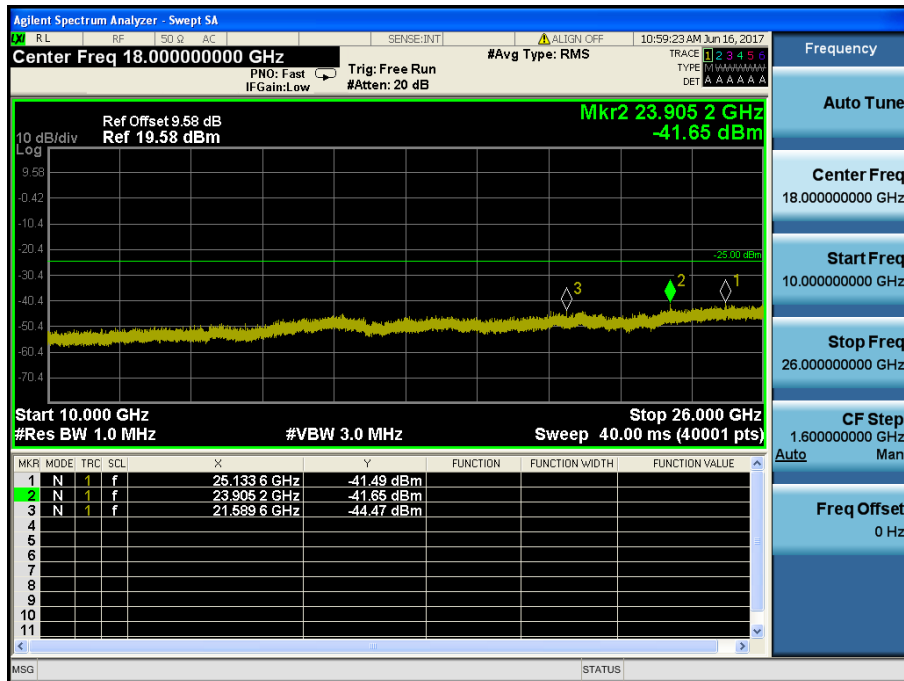

LTE Band 2 / 3MHz / QPSK - RB Size/Offset (1/0) – High Channel

LTE Band 2 / 3MHz / QPSK - RB Size/Offset (1/0) – High Channel

LTE Band 2 / 1.4MHz / 16QAM - RB Size/Offset (6/0) – Low Channel

LTE Band 2 / 1.4MHz / 16QAM - RB Size/Offset (6/0) – Low Channel

LTE Band 2 / 1.4MHz / QPSK - RB Size/Offset (3/3) – Mid Channel

LTE Band 2 / 1.4MHz / QPSK - RB Size/Offset (3/3) – Mid Channel

LTE Band 2 / 1.4MHz / 16QAM - RB Size/Offset (3/1) – High Channel

LTE Band 2 / 1.4MHz / 16QAM - RB Size/Offset (3/1) – High Channel

8.4.4 LTE Band 7

LTE Band 7 / 20MHz / QPSK - RB Size/Offset (50/0) – Low Channel

LTE Band 7 / 20MHz / QPSK - RB Size/Offset (50/0) – Low Channel

LTE Band 7 / 20MHz / QPSK - RB Size/Offset (50/25) – Mid Channel