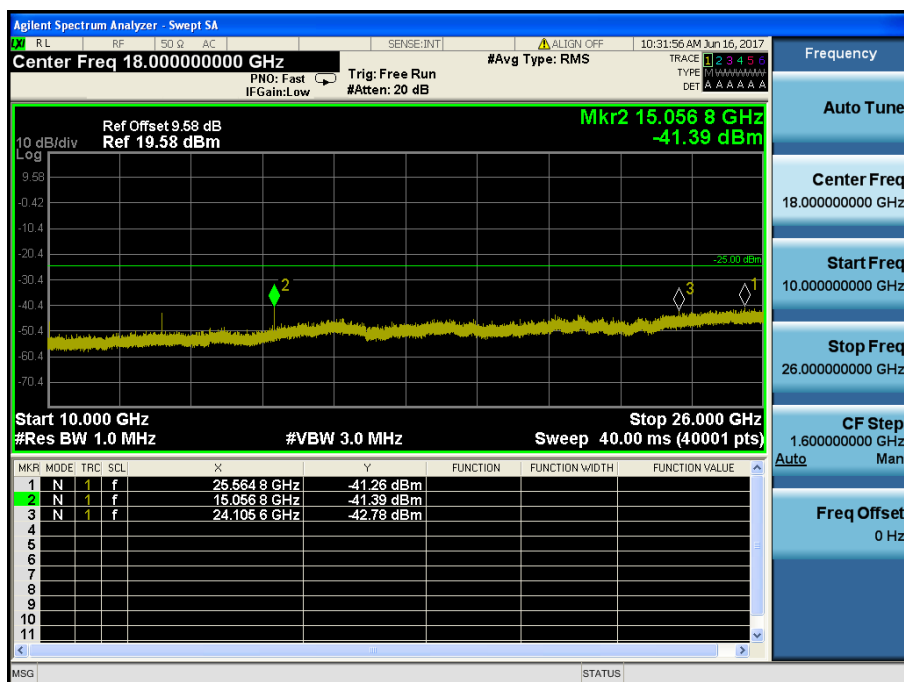

LTE Band 7 / 20MHz / QPSK - RB Size/Offset (50/25) – Mid Channel

LTE Band 7 / 20MHz / QPSK - RB Size/Offset (50/25) – High Channel

LTE Band 7 / 20MHz / QPSK - RB Size/Offset (50/25) – High Channel

LTE Band 7 / 15MHz / 16QAM - RB Size/Offset (36/0) – Low Channel

LTE Band 7 / 15MHz / 16QAM - RB Size/Offset (36/0) – Low Channel

LTE Band 7 / 15MHz / 16QAM - RB Size/Offset (75/0) – Mid Channel

LTE Band 7 / 15MHz / 16QAM - RB Size/Offset (75/0) – Mid Channel

LTE Band 7 / 15MHz / QPSK - RB Size/Offset (36/0) – High Channel

LTE Band 7 / 15MHz / QPSK - RB Size/Offset (36/0) – High Channel

LTE Band 7 / 10MHz / QPSK - RB Size/Offset (1/49) – Low Channel

LTE Band 7 / 10MHz / QPSK - RB Size/Offset (1/49) – Low Channel

LTE Band 7 / 10MHz / 16QAM - RB Size/Offset (50/0) – Mid Channel