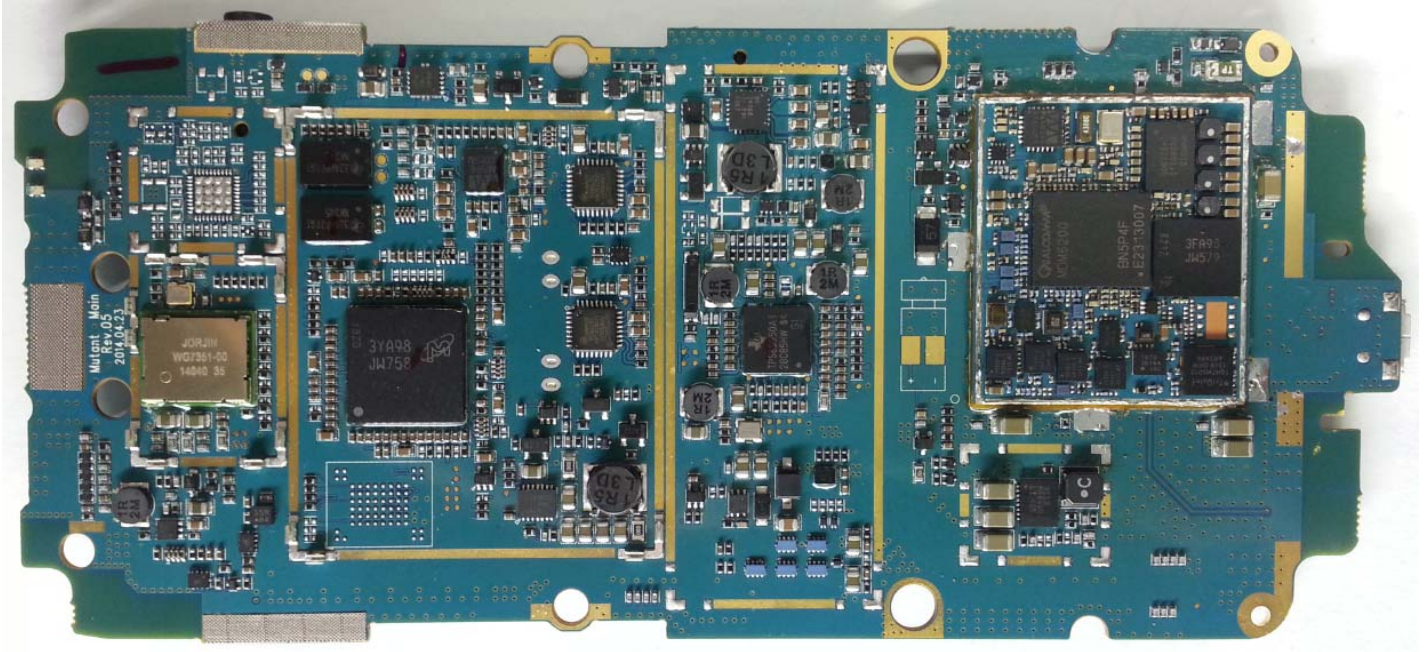

Photographs (Internal)

Main Board Ass'y-1D SKU

Main Board Ass'y-2D SKU

Photographs (Internal)

Front Case Ass'y-1

Front Case Ass'y-2

Photographs (Internal)

Rear Case Ass'y

Body Bracket

Photographs (Internal)

LCD Module

Photographs (Internal)

Main Board Top

Main Board Rear

Photographs (Internal)

Qwerty Key PCB

Numeric Key PCB

IO FPCB

Photographs (Internal)

Scanner Bracket Module Ass'y-1D

Scanner Bracket Module Ass'y-2D

Photographs (Internal)

WWAN Module

WWAN Module