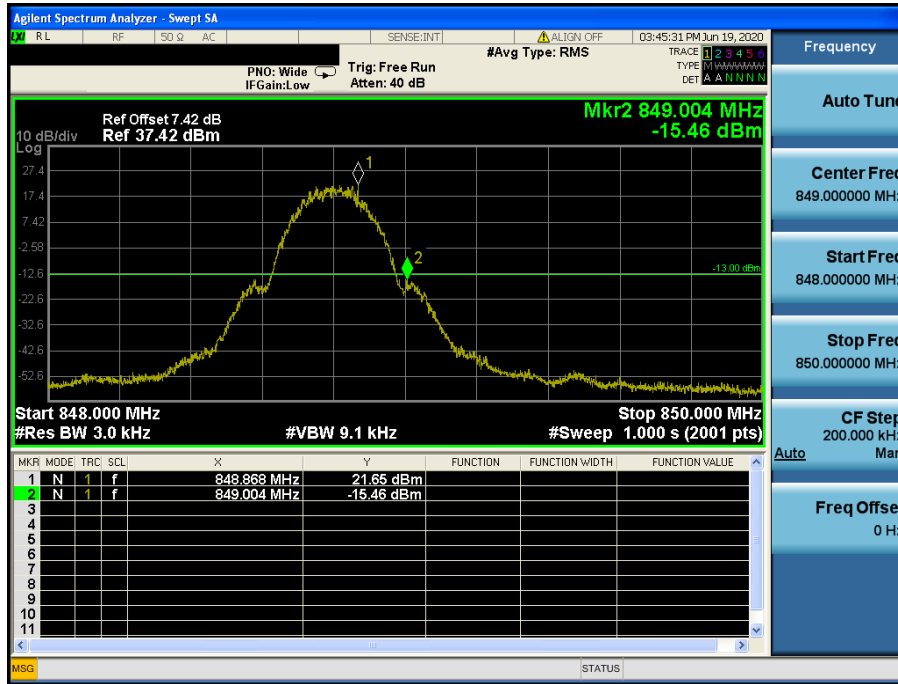

GPRS850 & Channel: 251