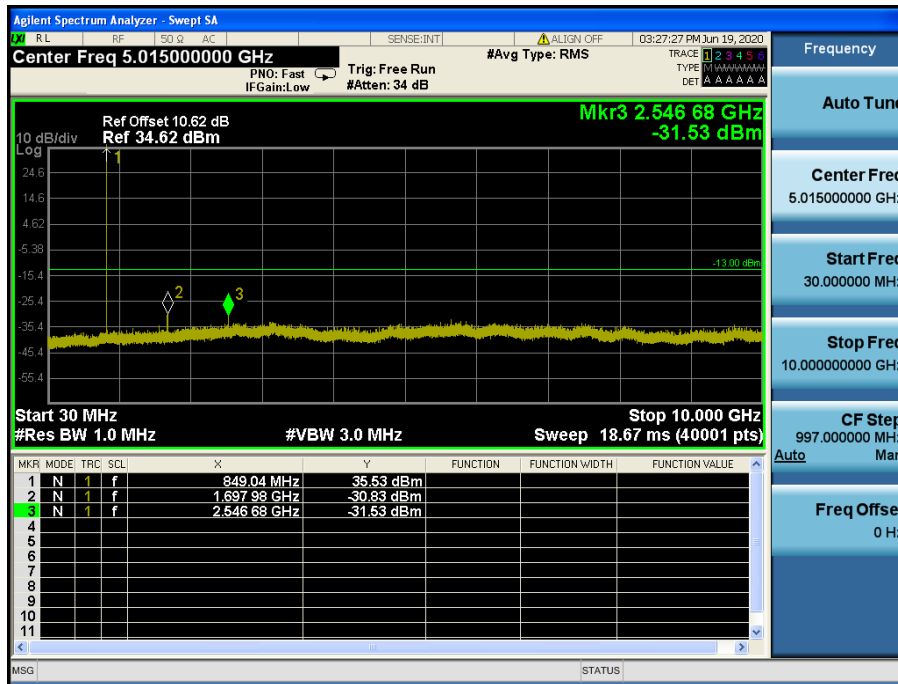

GPRS850 & Channel: 251