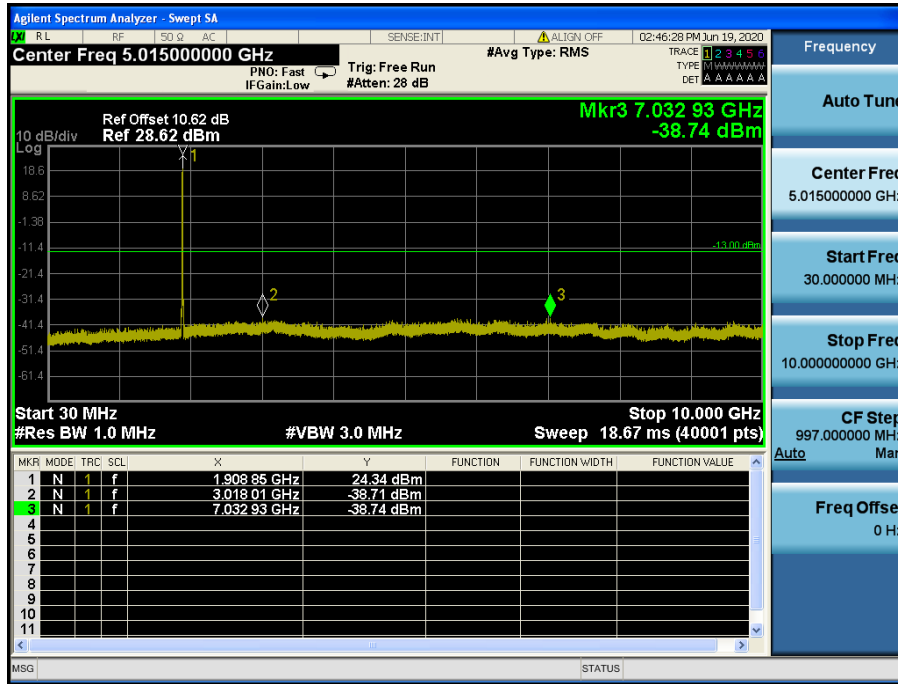

WCDMA1900 & Channel: 9 538

HSUPA1900 & Channel: 9 262

HSUPA1900 & Channel: 9 262

HSUPA1900 & Channel: 9 400

HSUPA1900 & Channel: 9 400

HSUPA1900 & Channel: 9 538

HSUPA1900 & Channel: 9 538

8.4 BAND EDGE EMISSIONS AT ANTENNA TERMINAL

GPRS850 & Channel: 128

GPRS850 & Channel: 128

GPRS850 & Channel: 251

GPRS850 & Channel: 251

EDGE850 & Channel: 128

EDGE850 & Channel: 128

EDGE850 & Channel: 251

EDGE850 & Channel: 251