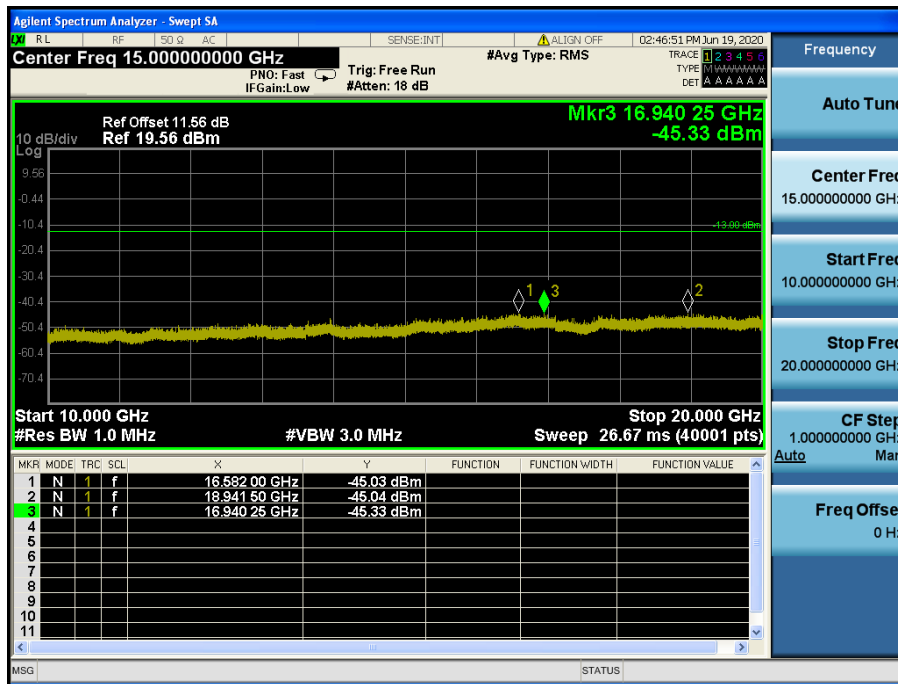

WCDMA1900 & Channel: 9 538

HSUPA1900 & Channel: 9 262

HSUPA1900 & Channel: 9 262

HSUPA1900 & Channel: 9 400

HSUPA1900 & Channel: 9 400

HSUPA1900 & Channel: 9 538

HSUPA1900 & Channel: 9 538

8.4 BAND EDGE EMISSIONS AT ANTENNA TERMINAL

GPRS850 & Channel: 128

GPRS850 & Channel: 128

GPRS850 & Channel: 251

GPRS850 & Channel: 251

EDGE850 & Channel: 128

EDGE850 & Channel: 128

EDGE850 & Channel: 251

EDGE850 & Channel: 251