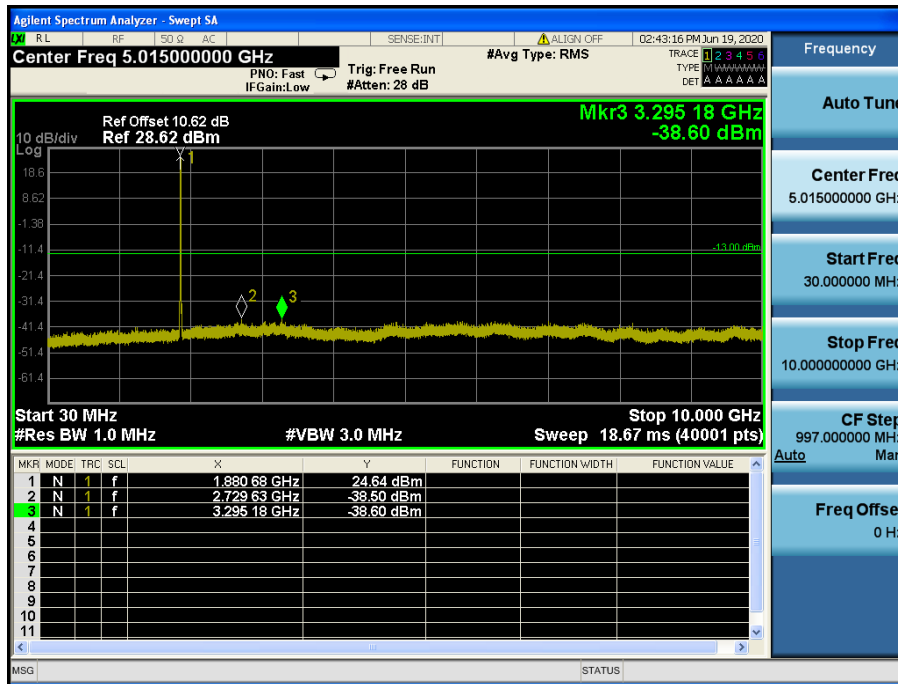

WCDMA1900 & Channel: 9 538

HSUPA1900 & Channel: 9 262

HSUPA1900 & Channel: 9 262

HSUPA1900 & Channel: 9 400

HSUPA1900 & Channel: 9 400

HSUPA1900 & Channel: 9 538

HSUPA1900 & Channel: 9 538

8.4 BAND EDGE EMISSIONS AT ANTENNA TERMINAL

GPRS850 & Channel: 128

GPRS850 & Channel: 128

GPRS850 & Channel: 251

GPRS850 & Channel: 251

EDGE850 & Channel: 128

EDGE850 & Channel: 128

EDGE850 & Channel: 251

EDGE850 & Channel: 251