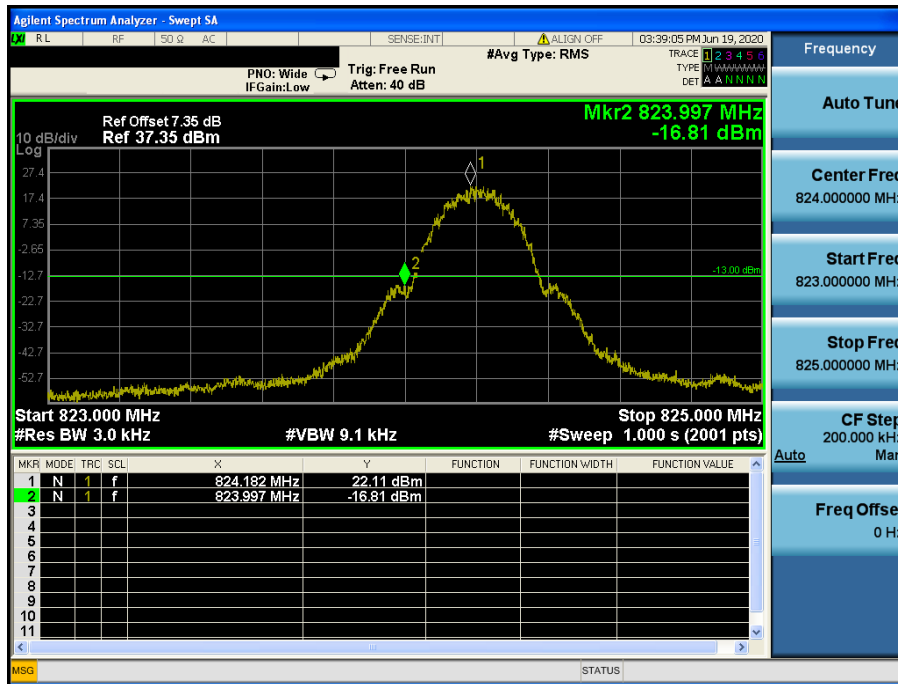

8.4 BAND EDGE EMISSIONS AT ANTENNA TERMINAL

GPRS850 & Channel: 128