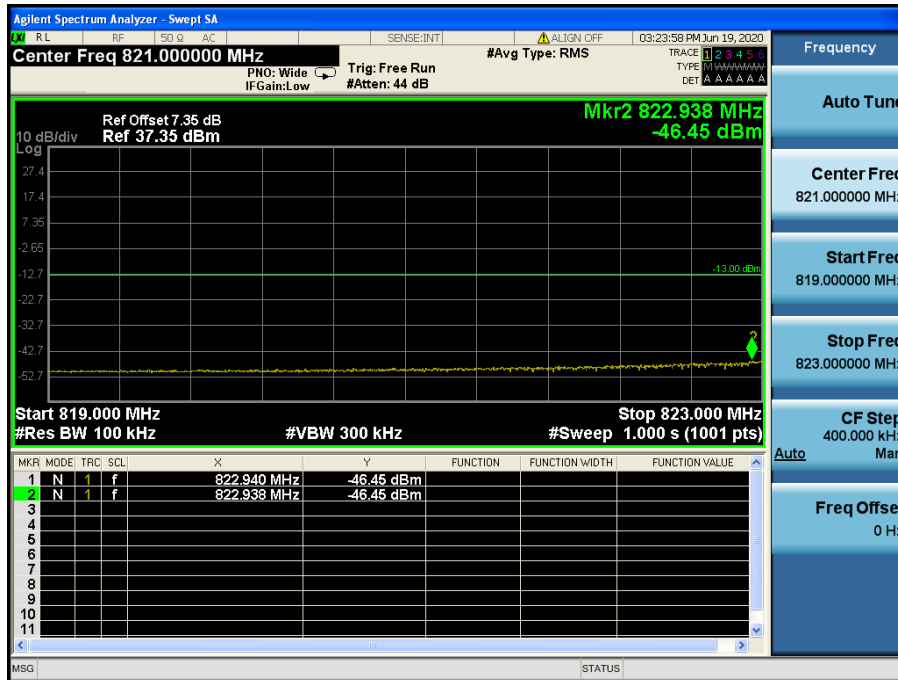

WCDMA1900 & Channel: 9 538

HSUPA1900 & Channel: 9 262

HSUPA1900 & Channel: 9 262

HSUPA1900 & Channel: 9 400

HSUPA1900 & Channel: 9 400

HSUPA1900 & Channel: 9 538

HSUPA1900 & Channel: 9 538

8.4 BAND EDGE EMISSIONS AT ANTENNA TERMINAL

GPRS850 & Channel: 128

GPRS850 & Channel: 128

GPRS850 & Channel: 251

GPRS850 & Channel: 251

EDGE850 & Channel: 128

EDGE850 & Channel: 128

EDGE850 & Channel: 251

EDGE850 & Channel: 251