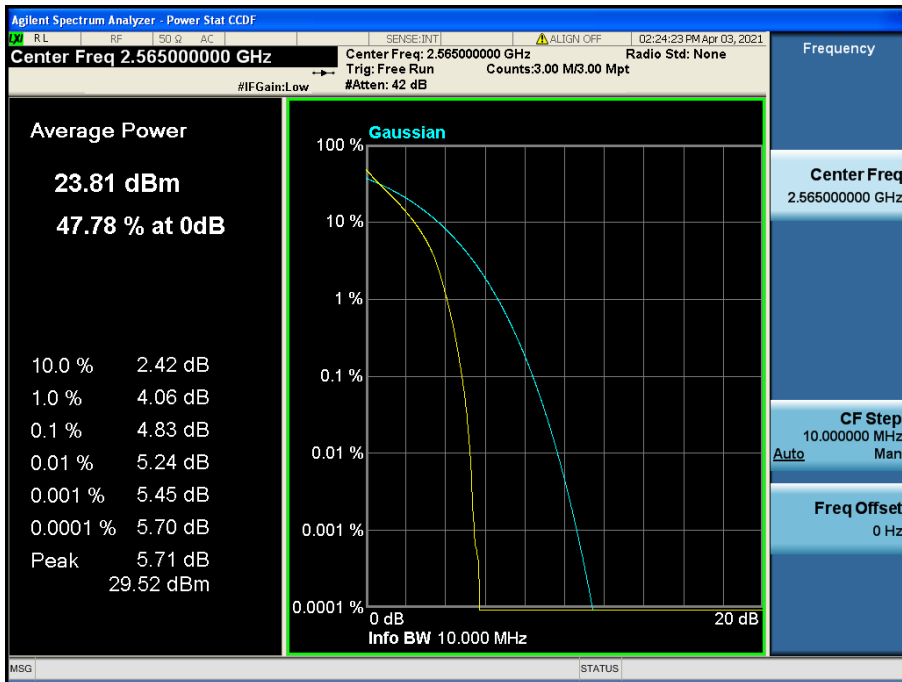

LTE Band 41(38) / 5 MHz / QPSK - RB Size 25

LTE Band 41(38) / 5 MHz / 16QAM - RB Size 25

8.2.10 LTE Band 7

LTE Band 7 / 20 MHz / QPSK - RB Size 100

LTE Band 7 / 20 MHz / 16QAM - RB Size 100

LTE Band 7 / 15 MHz / QPSK - RB Size 75

LTE Band 7 / 15 MHz / 16QAM - RB Size 75

LTE Band 7 / 10 MHz / QPSK - RB Size 50

LTE Band 7 / 10 MHz / 16QAM - RB Size 50

LTE Band 7 / 5 MHz / QPSK - RB Size 25

LTE Band 7 / 5 MHz / 16QAM - RB Size 25

8.3 BAND EDGE EMISSIONS(Conducted)