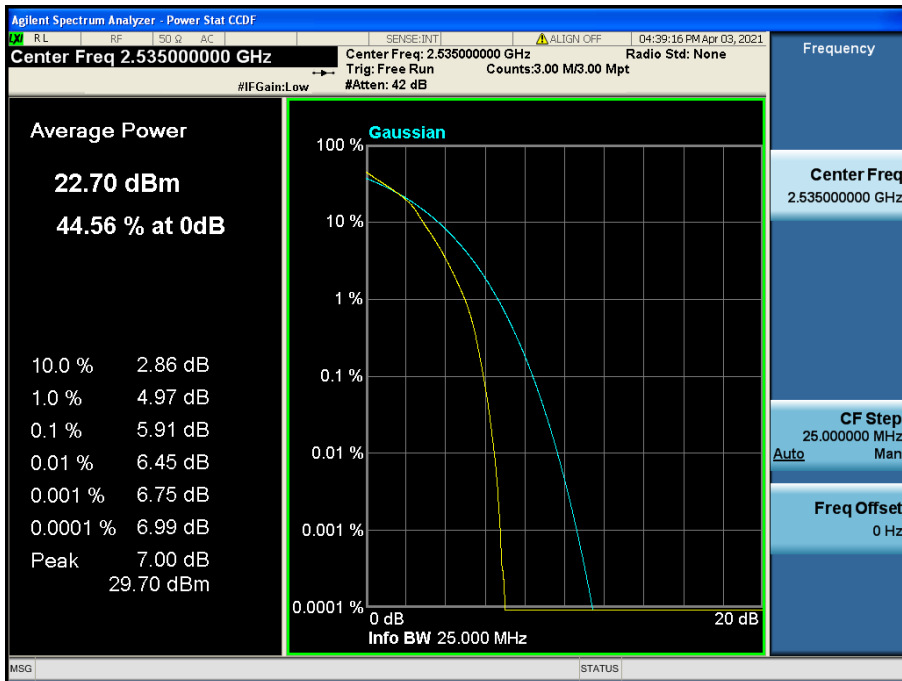

LTE Band 41(38) / 5 MHz / QPSK - RB Size 25

LTE Band 41(38) / 5 MHz / 16QAM - RB Size 25

8.2.10 LTE Band 7

LTE Band 7 / 20 MHz / QPSK - RB Size 100

LTE Band 7 / 20 MHz / 16QAM - RB Size 100

LTE Band 7 / 15 MHz / QPSK - RB Size 75

LTE Band 7 / 15 MHz / 16QAM - RB Size 75

LTE Band 7 / 10 MHz / QPSK - RB Size 50

LTE Band 7 / 10 MHz / 16QAM - RB Size 50

LTE Band 7 / 5 MHz / QPSK - RB Size 25

LTE Band 7 / 5 MHz / 16QAM - RB Size 25

8.3 BAND EDGE EMISSIONS(Conducted)