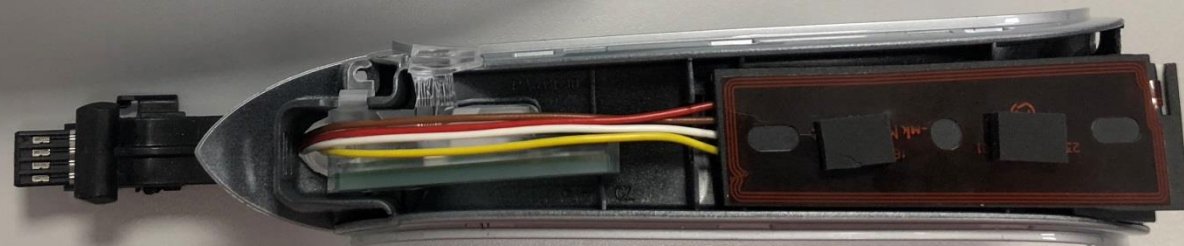

External photos

FCC: 2APBZ030816
IC: 23755-030816

Model No.:
030 816
Right handle

Model No.:
030 817
Left handle

External photos

FCC: 2APBZ030816
IC: 23755-030816

Model No.:
030 817
Left handle

Model No.:
030 816
Right handle

External photos

FCC: 2APBZ030816
IC: 23755-030816

Model No.:
030 817
Left handle

Model No.:
030 816
Right handle

External photos

FCC: 2APBZ030816
IC: 23755-030816

Model No.:
030 817
Left handle

Model No.:
030 816
Right handle