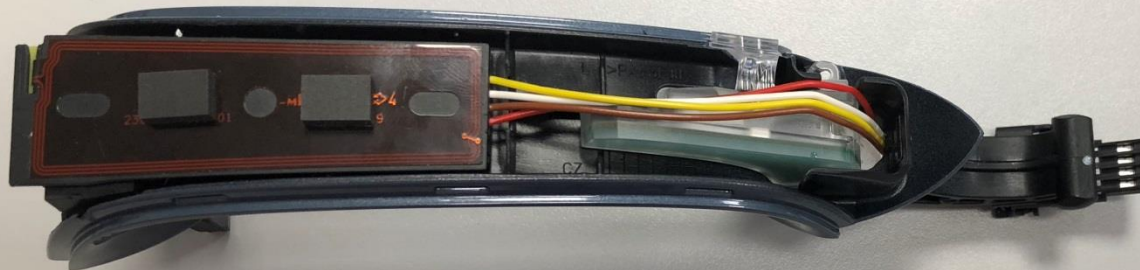

External photos

FCC: 2APBZ030816
IC: 23755-030816

Model No.:
030 816
Right handle

Model No.:
030 817
Left handle

External photos

FCC: 2APBZ030816
IC: 23755-030816

Model No.:
030 817
Left handle

Model No.:
030 816
Right handle

External photos

FCC: 2APBZ030816
IC: 23755-030816

Model No.:
030 817
Left handle

Model No.:
030 816
Right handle

External photos

FCC: 2APBZ030816
IC: 23755-030816

Model No.:
030 817
Left handle

Model No.:
030 816
Right handle