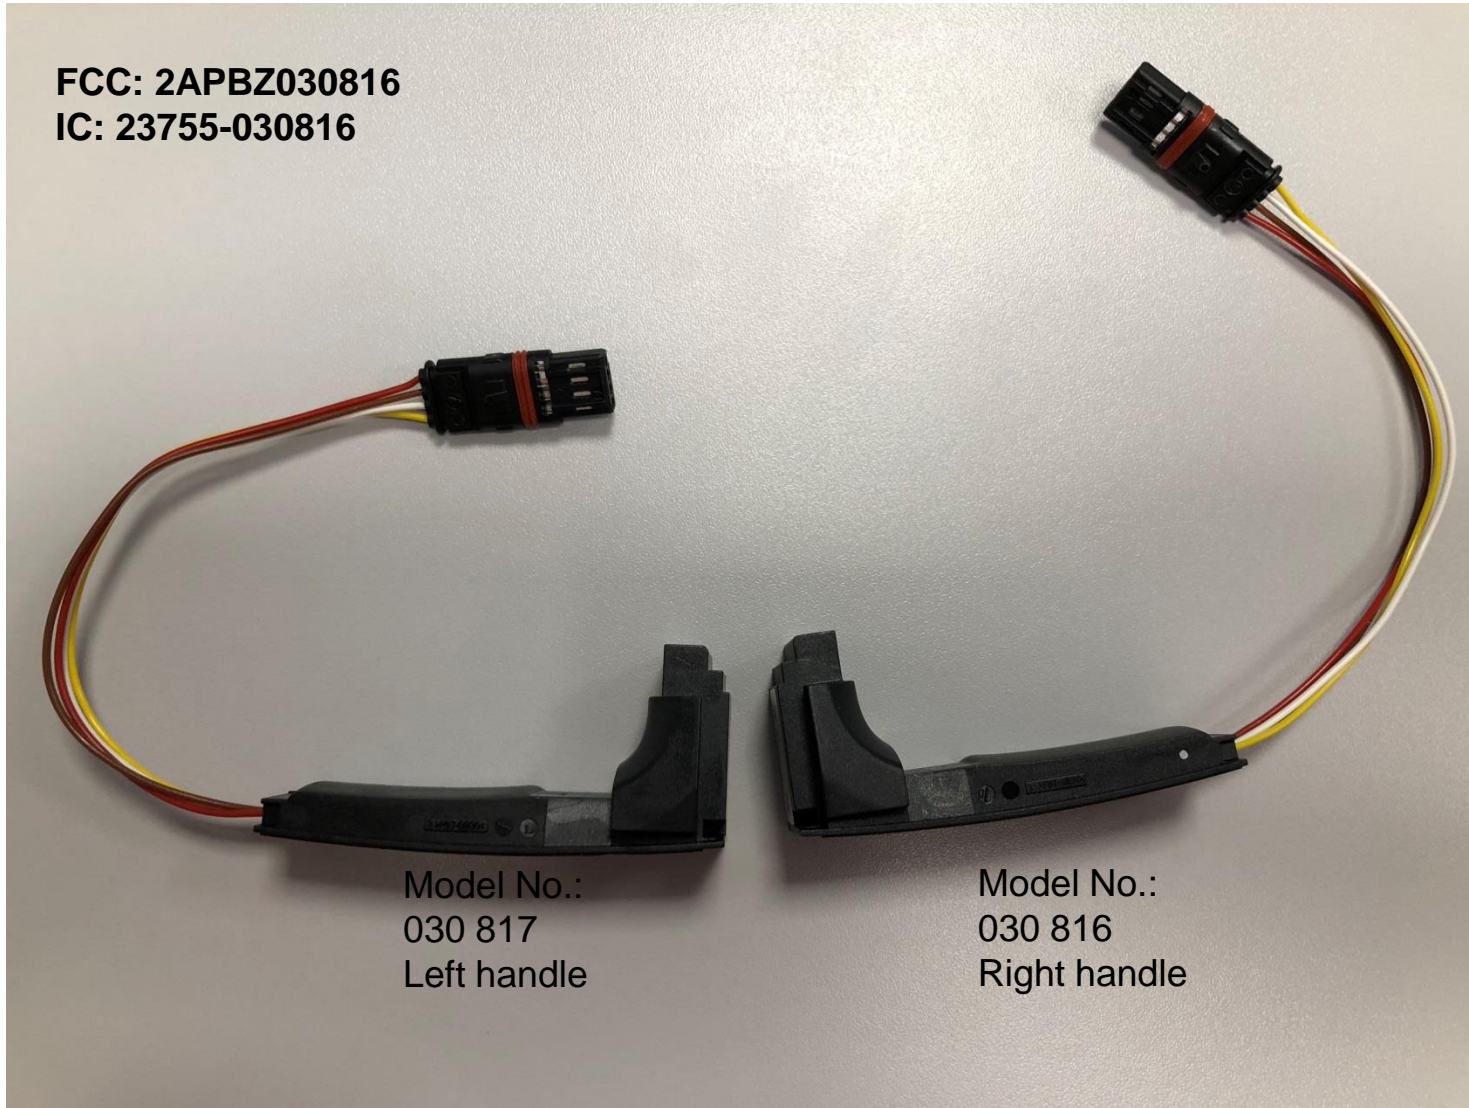

External photos

FCC: 2APBZ030816
IC: 23755-030816

Model No.:
030 816
Right handle

Model No.:
030 817
Left handle

External photos

FCC: 2APBZ030816
IC: 23755-030816

Model No.:
030 817
Left handle

Model No.:
030 816
Right handle

External photos

FCC: 2APBZ030816
IC: 23755-030816

Model No.:
030 817
Left handle

Model No.:
030 816
Right handle

External photos

FCC: 2APBZ030816
IC: 23755-030816

Model No.:
030 817
Left handle

Model No.:
030 816
Right handle

External photos

FCC: 2APBZ030816

IC: 23755-030816

Model No.:
030 817
Left handle

 WITTE
AUTOMOTIVE
P0 030.817.011
© 3104.2301-01
4418000006572011
8062 MK E13
HW:C4 SW:C4

Model No.:
030 816
Right handle

 WITTE
AUTOMOTIVE
P0 030.816.011
© 3104.2401-01
4417000212701007
7522 MK E13
HW:C4 SW:C4