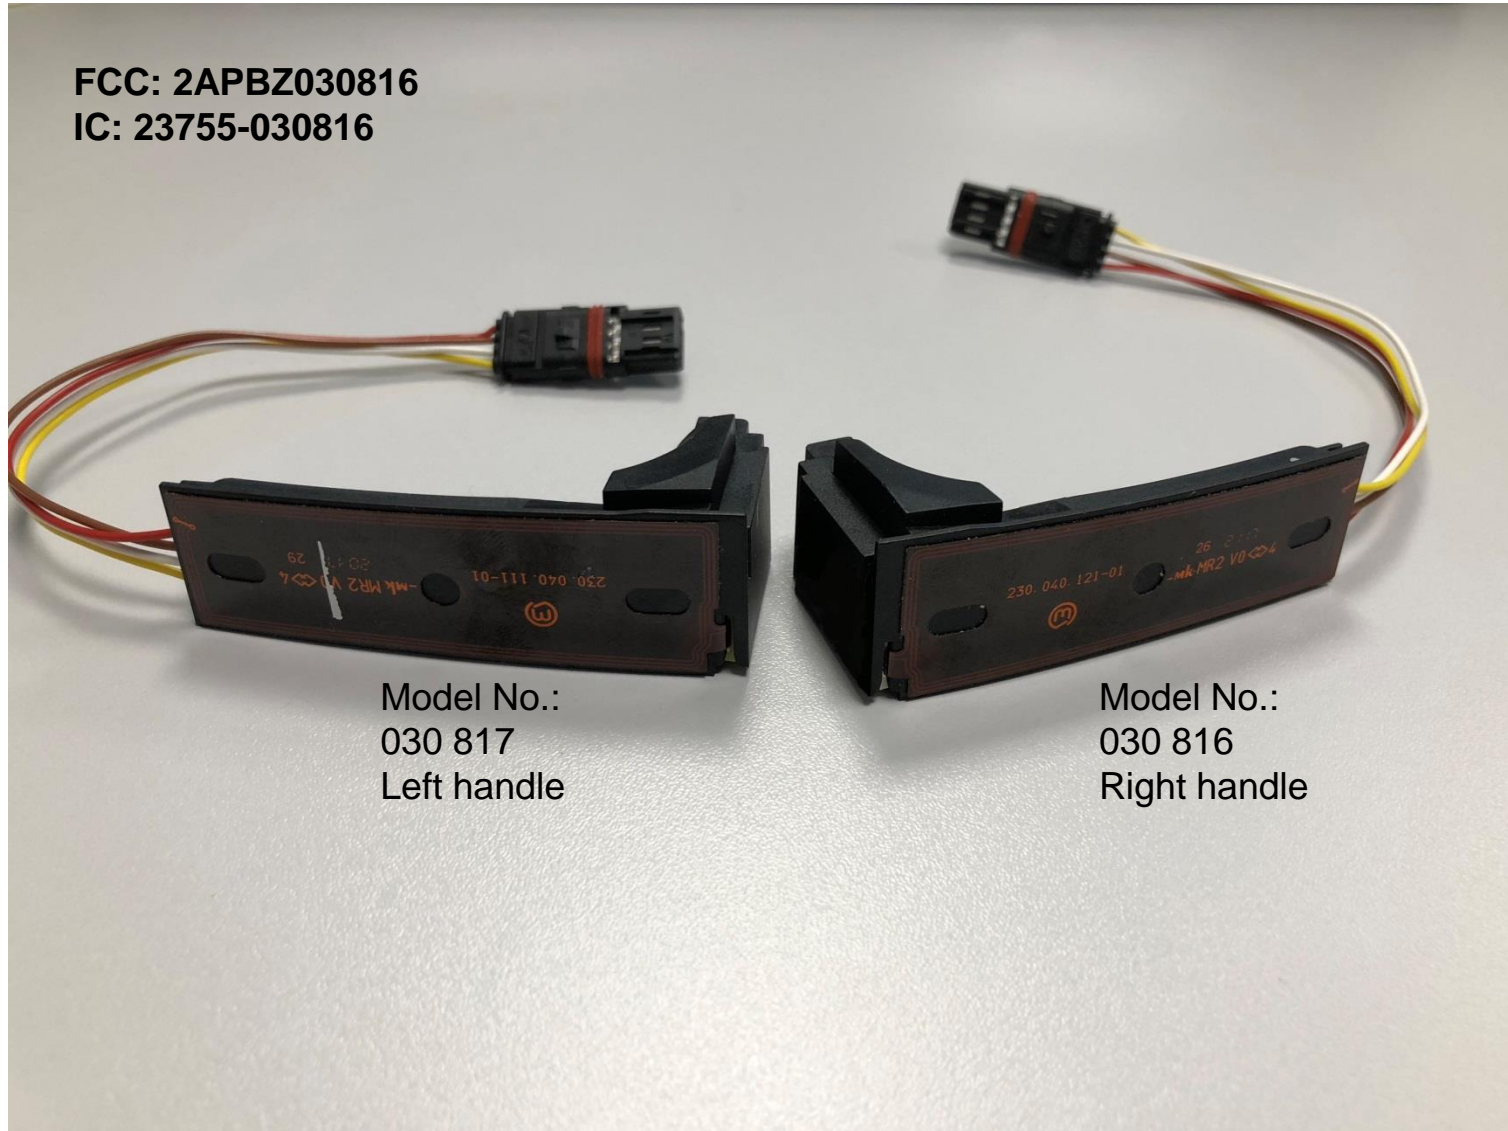

External photos

FCC: 2APBZ030816
IC: 23755-030816

Model No.:
030 816
Right handle

Model No.:
030 817
Left handle

External photos

FCC: 2APBZ030816
IC: 23755-030816

Model No.:
030 817
Left handle

Model No.:
030 816
Right handle

External photos

FCC: 2APBZ030816
IC: 23755-030816

Model No.:
030 817
Left handle

Model No.:
030 816
Right handle

External photos

FCC: 2APBZ030816
IC: 23755-030816

Model No.:
030 817
Left handle

Model No.:
030 816
Right handle