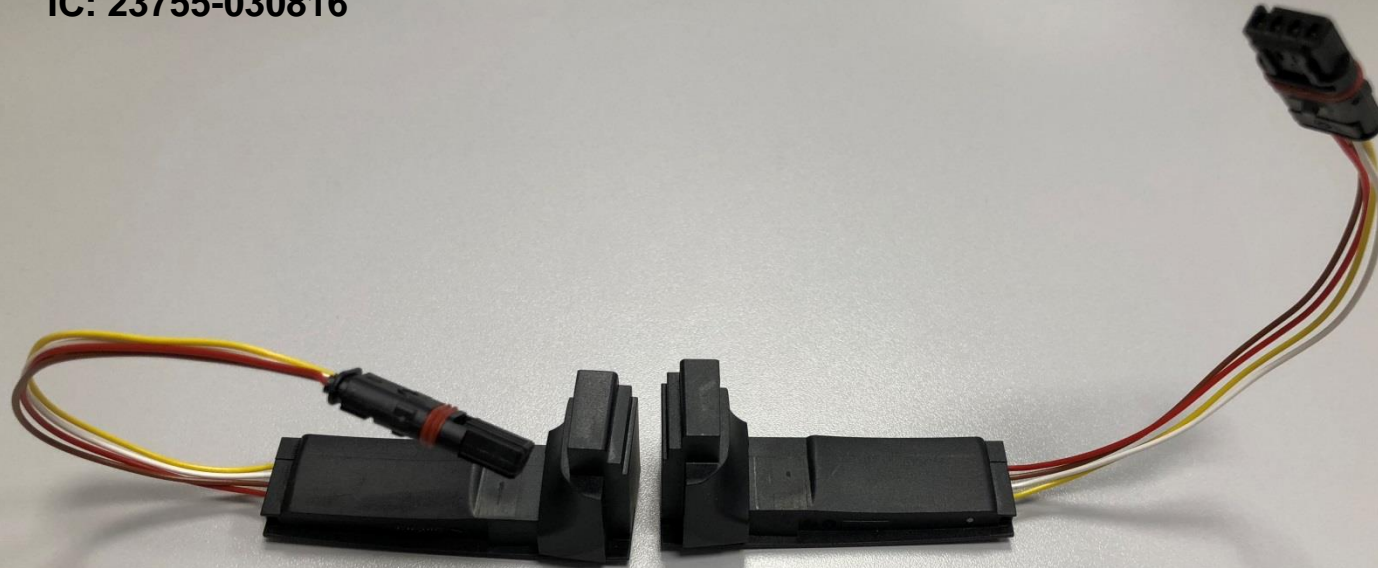

External photos

FCC: 2APBZ030816
IC: 23755-030816

Model No.:
030 817
Left handle

Model No.:
030 816
Right handle

External photos

FCC: 2APBZ030816
IC: 23755-030816

Model No.:
030 817
Left handle

Model No.:
030 816
Right handle

External photos

FCC: 2APBZ030816
IC: 23755-030816

Model No.:
030 816
Right handle

Model No.:
030 817
Left handle

External photos

FCC: 2APBZ030816
IC: 23755-030816

Model No.:
030 817
Left handle

Model No.:
030 816
Right handle