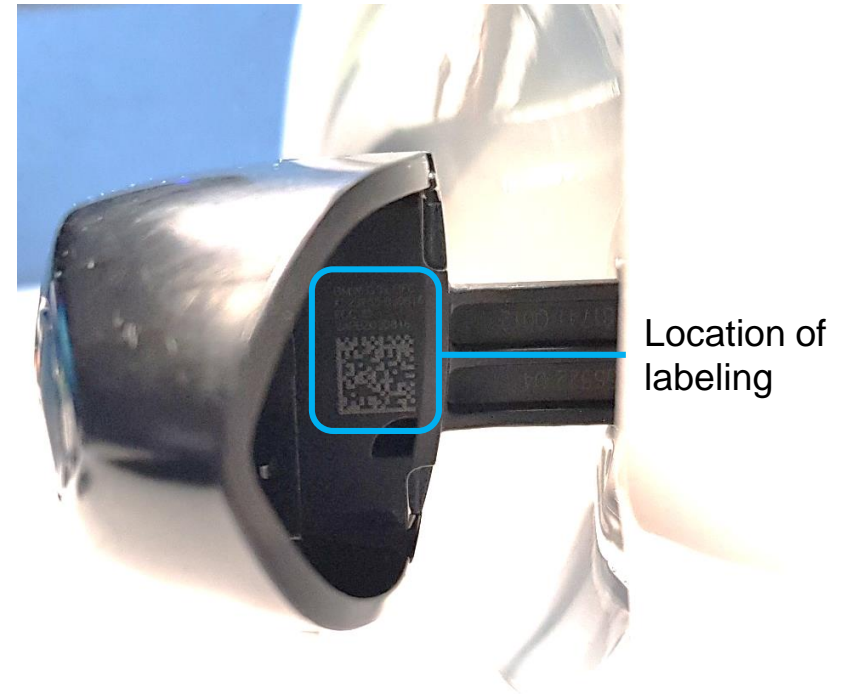

Confidential

Label BMW G3x NFC

Key Concepts

for the automotive world!

Location Of Labeling On Handle

Outer door handle assembled into car door

Location of labeling

Pulled handle while opening the car door

Label Outer Door Handle

example

Label Outer Door Handle

KEY CONCEPTS

for the automotive world!

Thank you for your attention!

WITTE Automotive GmbH

Höferstraße 3-15
42551 Velbert, Germany