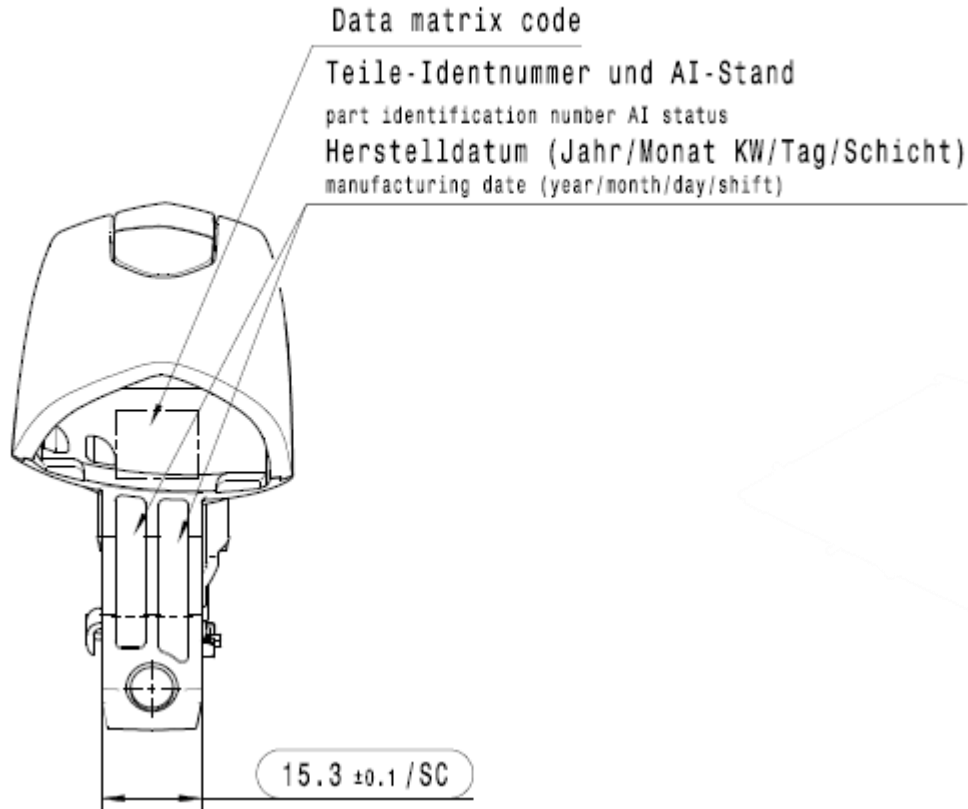

Confidential

Label BMW G3x NFC

Key Concepts

for the automotive world!

Location Of Labeling On Handle

Outer door handle assembled into car door

Location of labeling

Pulled handle while opening the car door

Label Outer Door Handle

example

Label Outer Door Handle

KEY CONCEPTS

for the automotive world!

Thank you for your attention!

WITTE Automotive GmbH

Höferstraße 3-15
42551 Velbert, Germany