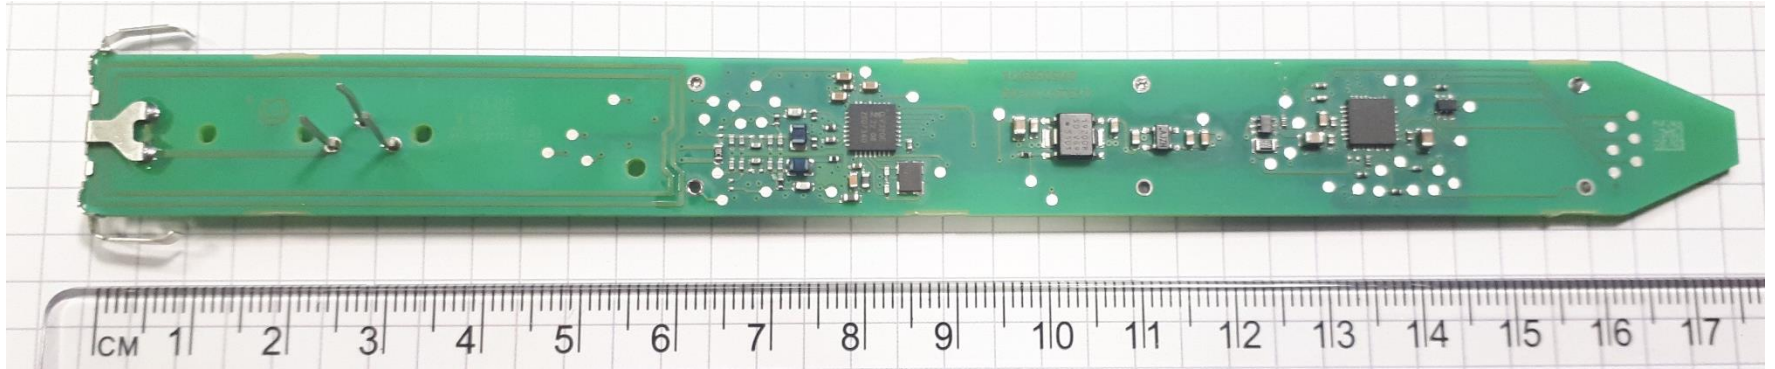

Confidential

DAG SDH TAG3

Internal photos

Key Concepts
for the automotive world!

Internal photos

Internal photos

Internal photos

Internal photos

Internal photos

Internal photos

Internal photos

KEY CONCEPTS

for the automotive world!

Thank you for your attention!

WITTE Automotive GmbH

Höferstraße 3-15
42551 Velbert, Germany