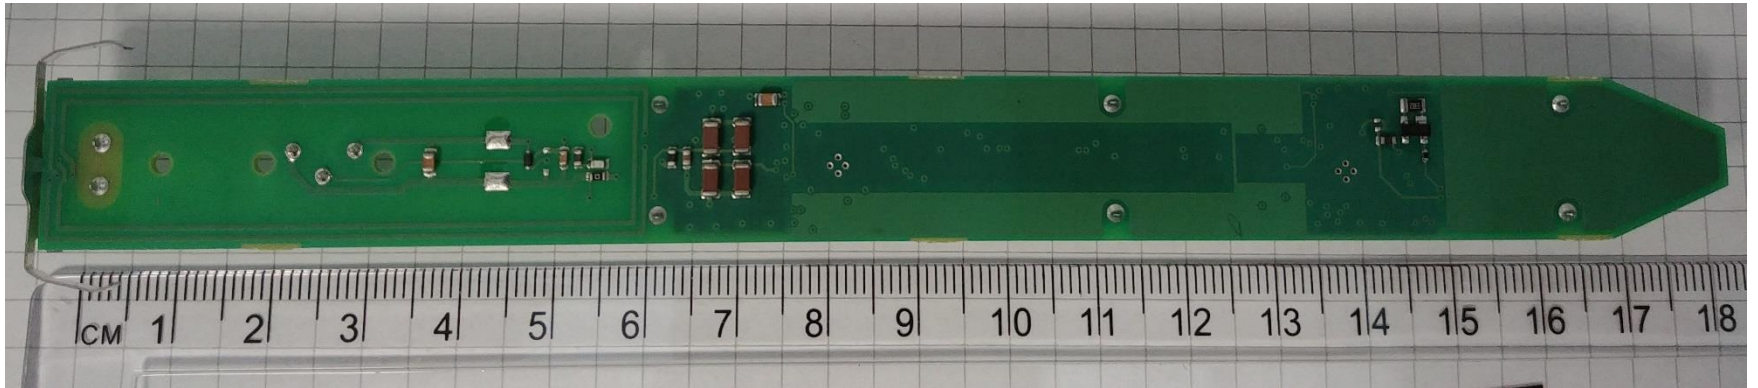

Confidential

DAG SDH TAG3

Internal photos

Key Concepts
for the automotive world!

Internal photos

Internal photos

Internal photos

Internal photos

Internal photos

Internal photos

Internal photos

KEY CONCEPTS

for the automotive world!

Thank you for your attention!

WITTE Automotive GmbH

Höferstraße 3-15
42551 Velbert, Germany