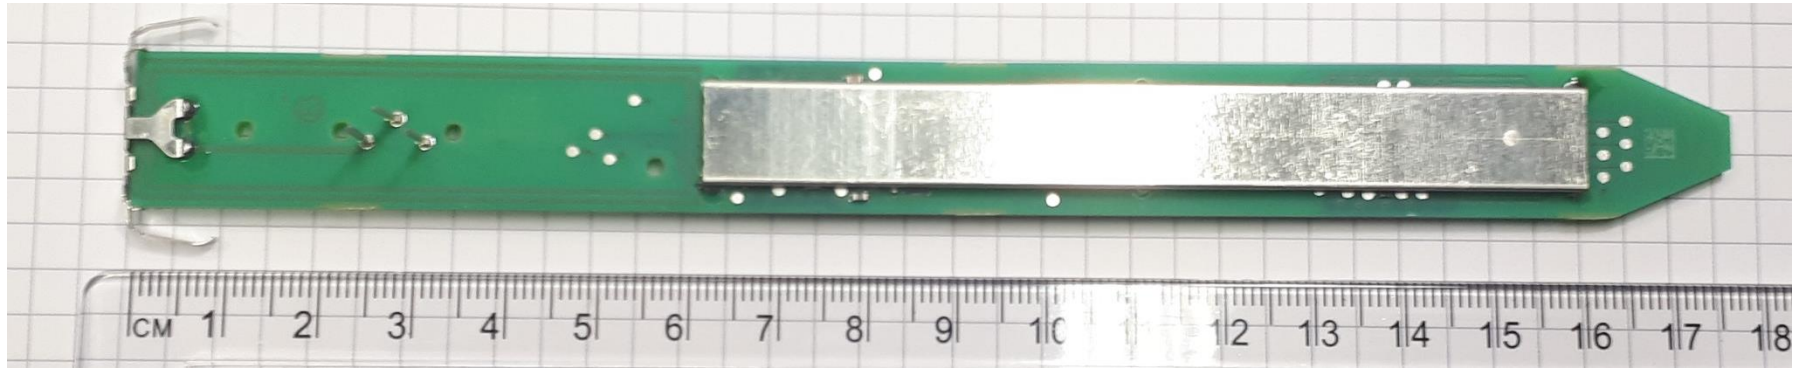

Confidential

DAG SDH TAG3

Internal photos

Key Concepts
for the automotive world!

Internal photos

Internal photos

Internal photos

Internal photos

Internal photos

Internal photos

Internal photos

KEY CONCEPTS

for the automotive world!

Thank you for your attention!

WITTE Automotive GmbH

Höferstraße 3-15
42551 Velbert, Germany