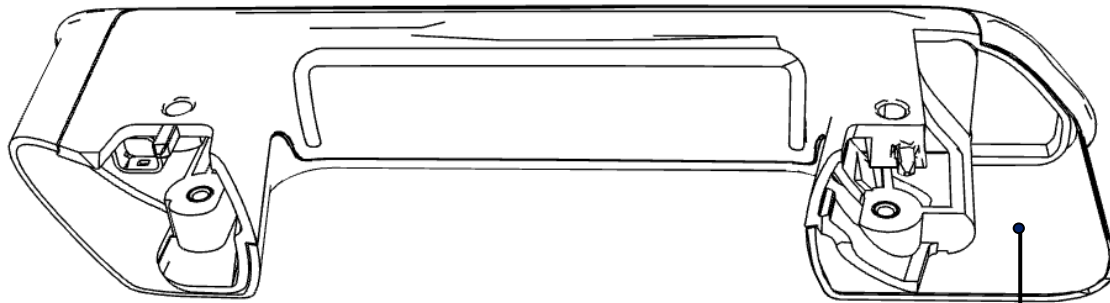

Lasermarking for Radio Homologation

NFC-Handle

Model Name EDH2507

Key Concepts

for the automotive world!

Lasermarking for Radio Homologation NFC Handle Model EDH2507

Identification NFC versions only
Homologation marking /CC 
WITTE-AUTOMOTIVE 
(EU): CE  Made in CZ
(all) Model: EDH2507
(RU): EAC 
(BR): ANATEL:XXXXX-XX-XXXXX
(CA): IC: 7575A-EDH2507
(MX):  IFT ABCDEF23-123456
(KR): KC  XXXXXXXXXXXXXXXXXXXXX
(TW): NCC  XXXXXXXXXXXXXXXX
(USA): FCCID: V2T-EDH2507
(ARG): RAMATEL  X-XXXXX