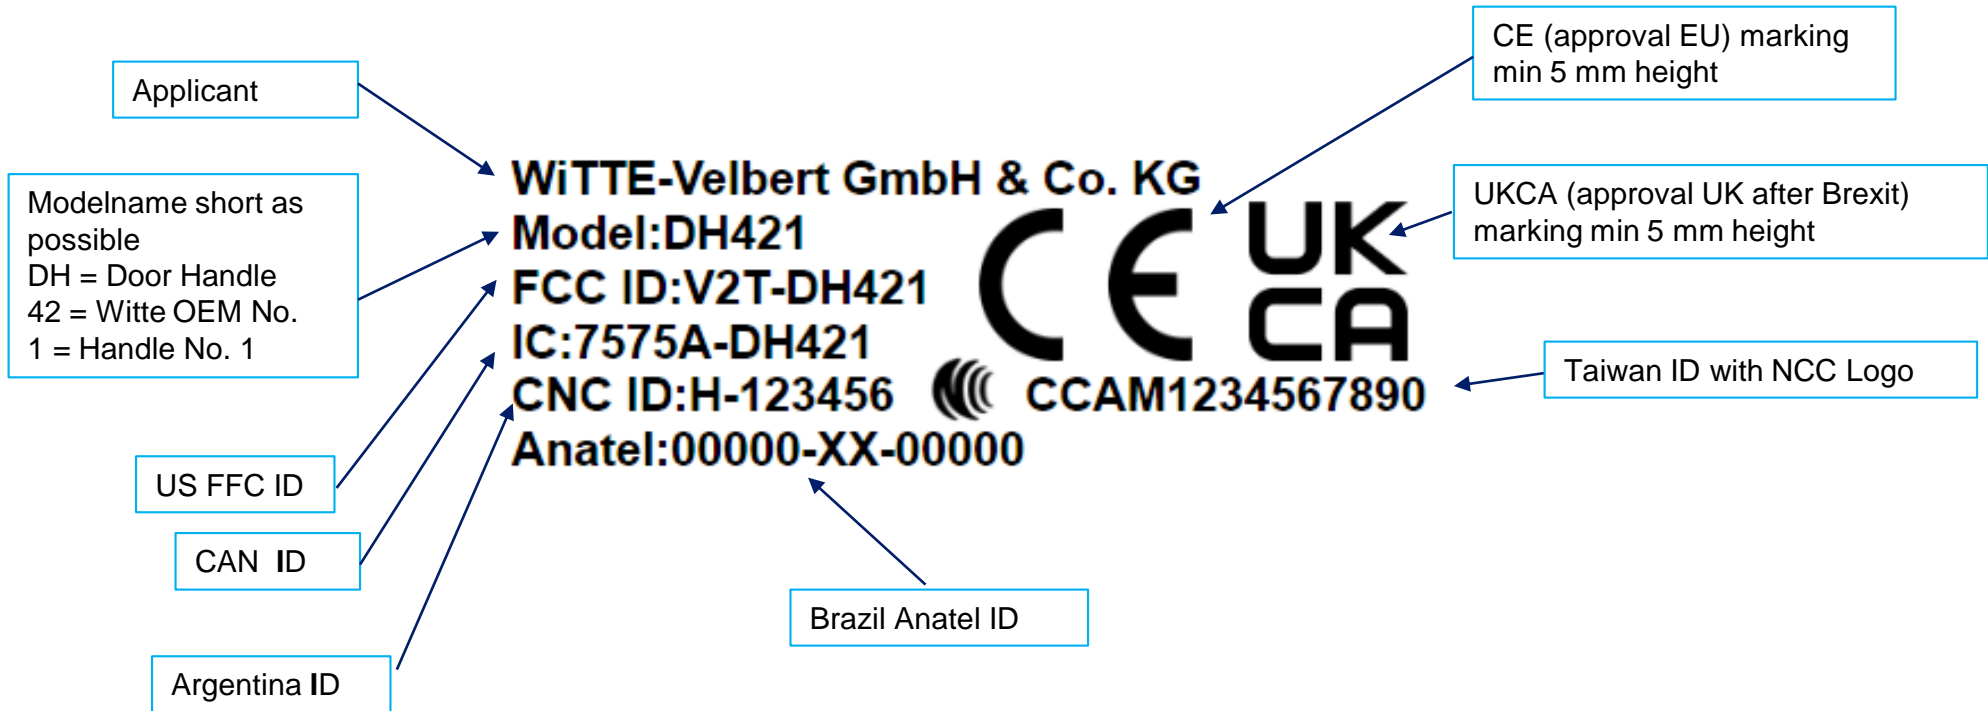

Confidential

Label Volvo SPA2 Outer Door Handle Modelname: DH42I

Key Concepts

for the automotive world!

Content Label DH42I Outer Door Handle

Location Label DH42I Outer Door Handle – Laser Marking sample

KEY CONCEPTS