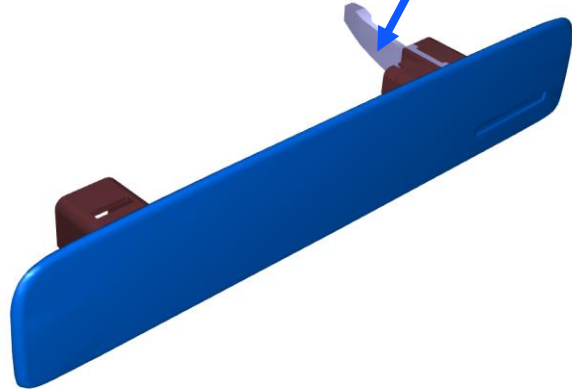

Confidential

Label Volvo SPA2 Outer Door Handle Modelname: DH42I

Key Concepts

for the automotive world!

Content Label DH42I Outer Door Handle

Location Label DH42I Outer Door Handle – Laser Marking sample

KEY CONCEPTS