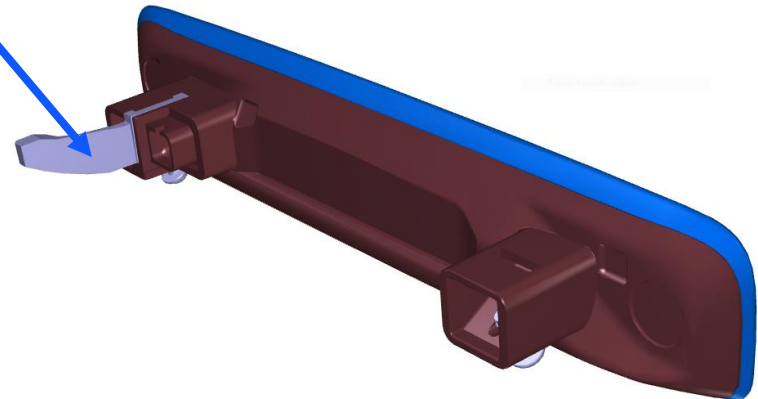

Confidential

Label Volvo SPA2 Outer Door Handle Modelname: DH42I

Key Concepts

for the automotive world!

Content Label DH42I Outer Door Handle

Location Label DH42I Outer Door Handle – Laser Marking sample

KEY CONCEPTS