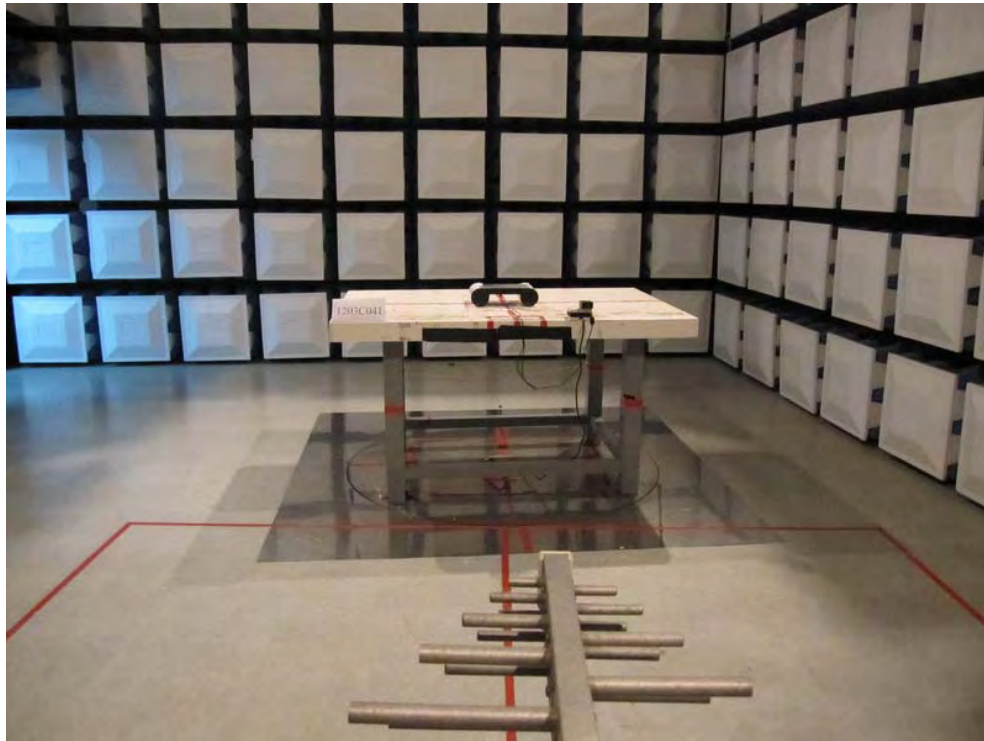

Neutron Engineering Inc.

11. EUT TEST PHOTO

Conducted Measurement Photos

Neutron Engineering Inc.

**Radiated Measurement Photos
9K~30MHz**

Neutron Engineering Inc.

**Radiated Measurement Photos
30M~1000MHz**

Neutron Engineering Inc.

**Radiated Measurement Photos
Above 1000MHz**