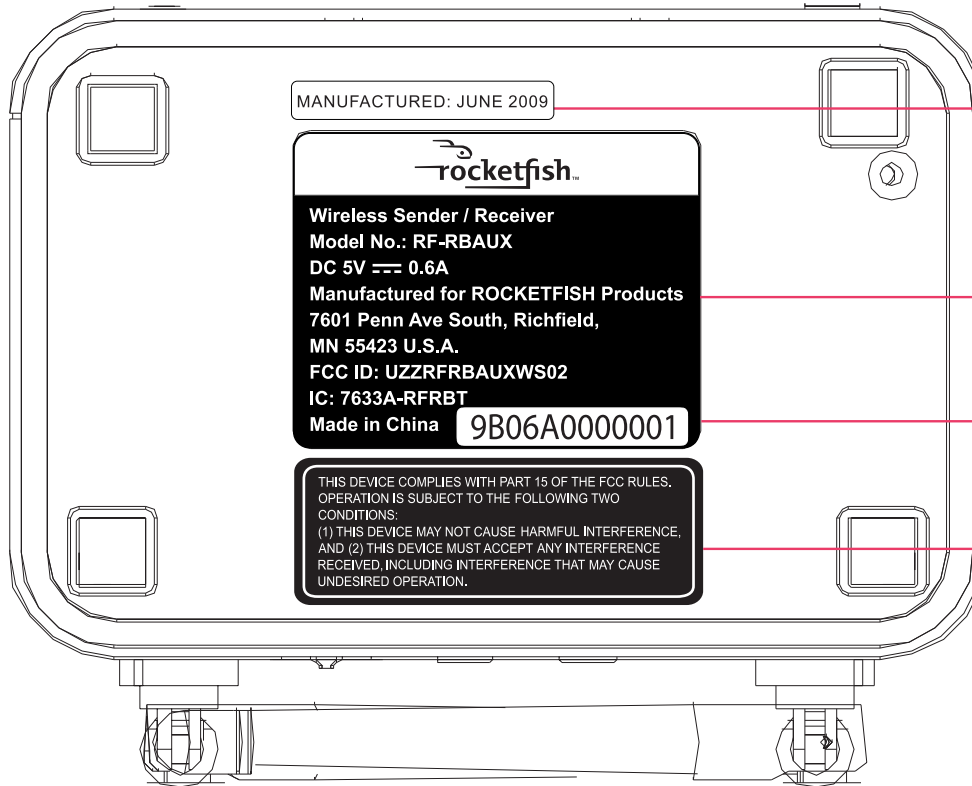

Bottom

MANUFACTURED: JUNE 2009

Wireless Sender / Receiver
Model No.: RF-RBAUX
DC 5V --- 0.6A
Manufactured for ROCKETFISH Products
7601 Penn Ave South, Richfield,
MN 55423 U.S.A.
FCC ID: UZZRFRBAUXWS02
IC: 7633A-RFRBT
Made in China **9B06A0000001**

Date Code label
 P/N : 460-042017-000X0

Rating label
 P/N:460-032167-000V0

Serial no. label
 P/N:460-042017-000X0

FCC label
 P/N: 460-013033-000V0

					Beautiful Enterprise Co., Ltd. Eng. Dept.	
			Label		TITLE:	
					DWG/NO.: BOOSTER_01_001	
					MODEL NO.: BOOSTER	
NO.	DATE	REVISION RECORD	DWN/DATE	CHK/DATE	APP/DATE	VER. 01