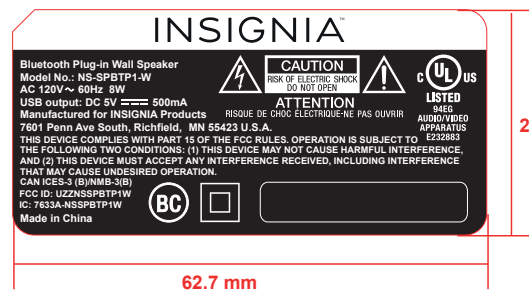

Label location

we will stick the serial no label on the here.
The label size:28x 8 mm

Example : 14H08AA000001
Font:Arial (Regular)
14 -- Year
H -- Month: From A~L for Jan.- Dec.
08 -- 代表当天日期 (01, 02...10...31)
A -- Factory code . Keep as A
A -- Version number. If run a ECR , it increase to B , C...

29.8 mm

62.7 mm